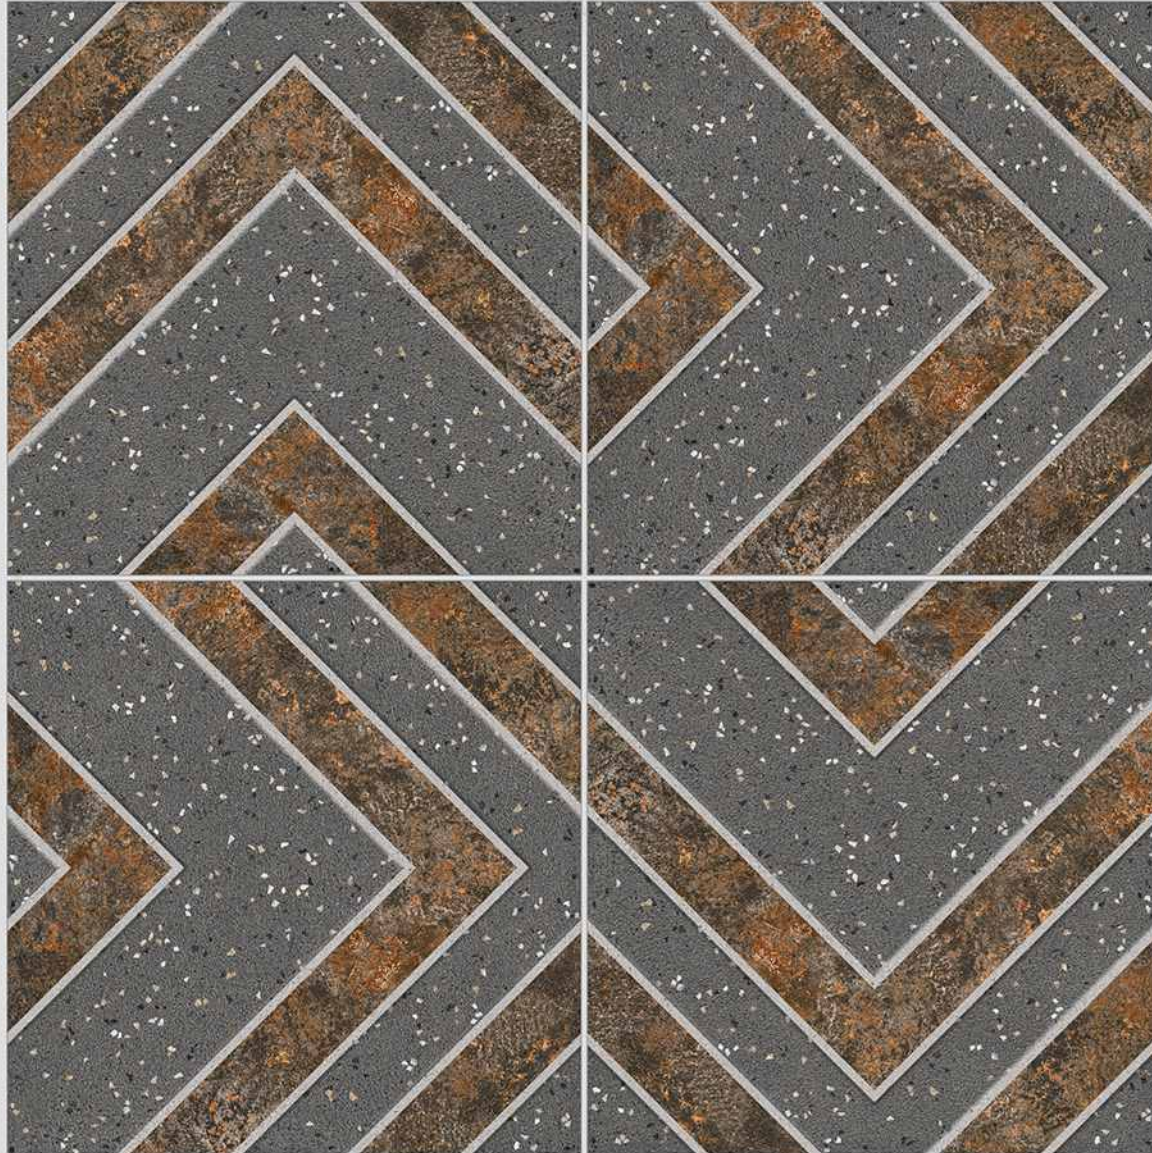

Size
500x
500mm

Series
GRIPPO

VERONICA

CERAMIC

GRIPPO 15

WITH
RANDOMS

PUNCH
DESIGNS

MATT
FINISH

ANTI-SLIP
MATERIAL