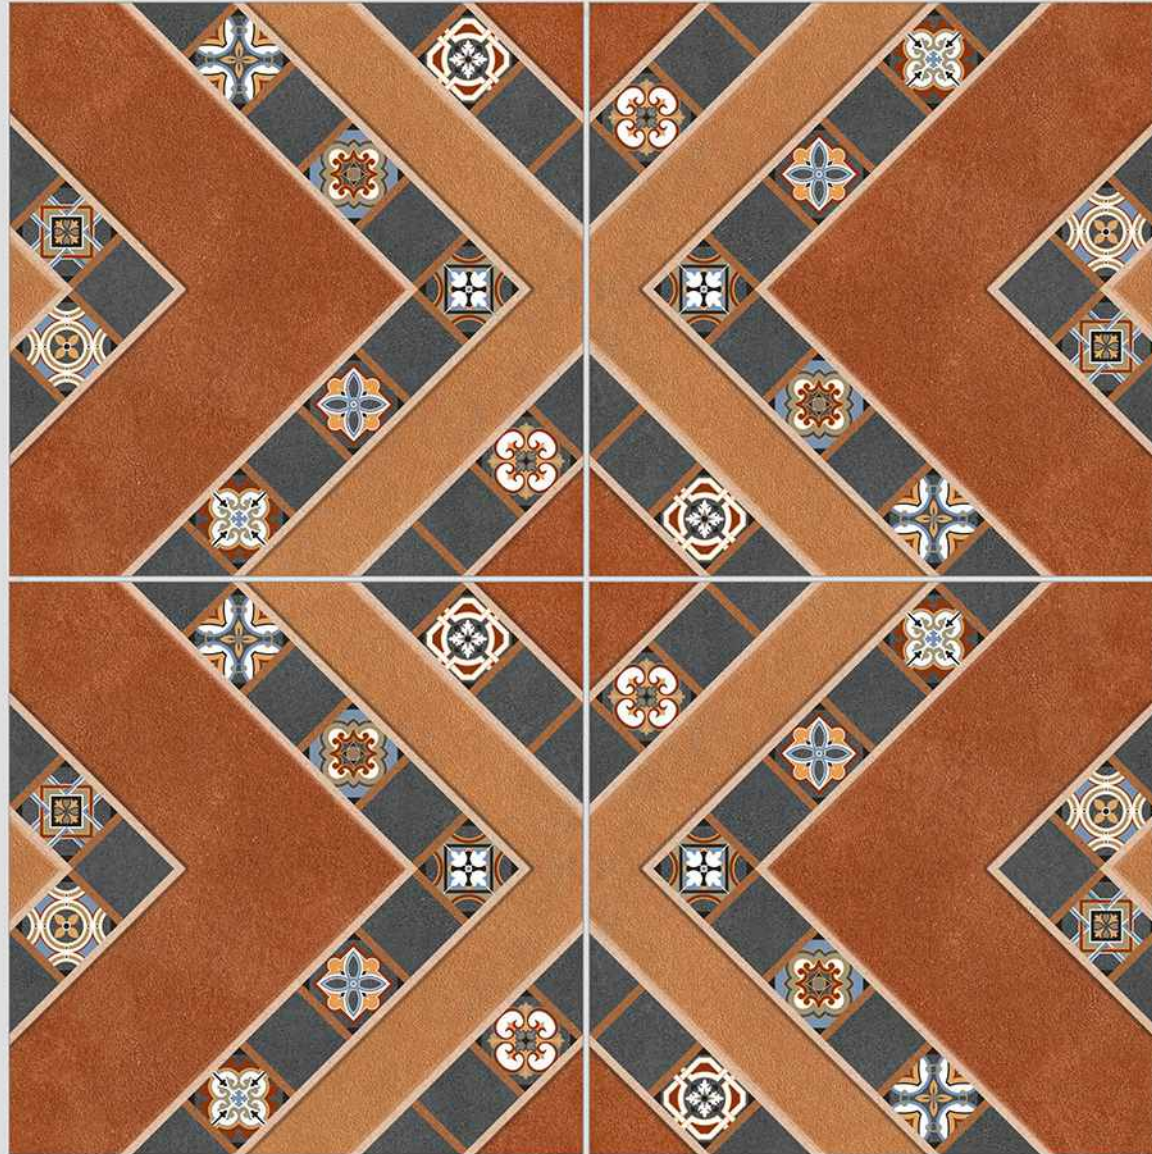

MATT
FINISH

ANTI-SLIP
MATERIAL

Size
500x
500mm

Series
GRIPPO

VERONICA

CERAMIC

GRIPPO 05

WITH
RANDOMS