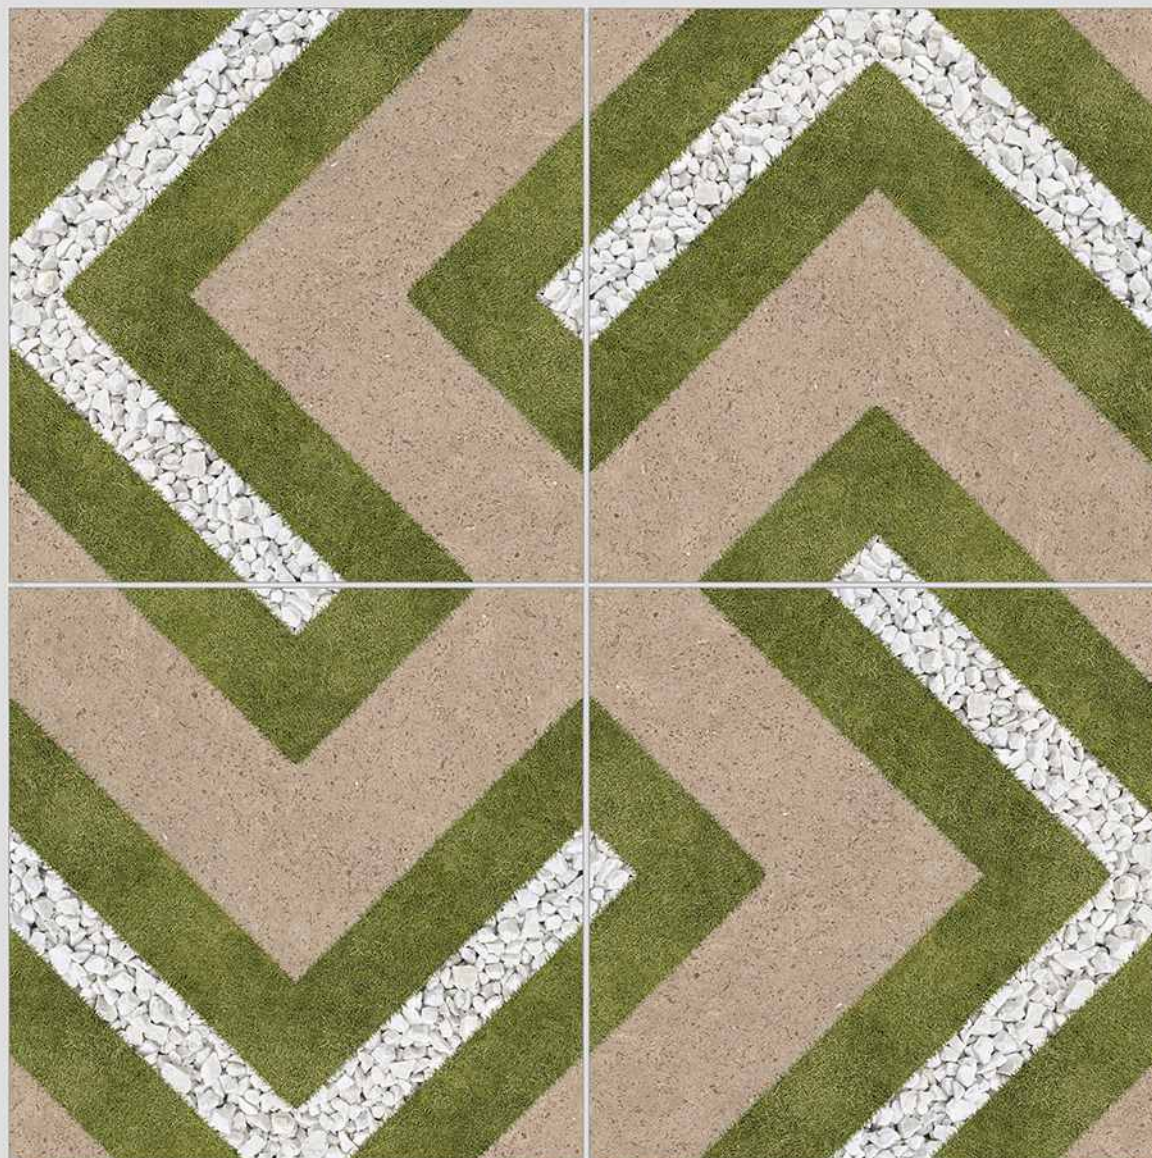

Size
500x
500mm

Series
GRIPPO

VERONICA

CERAMIC

GRIPPO 11

WITH
RANDOMS

PUNCH
DESIGNS

MATT
FINISH

ANTI-SLIP
MATERIAL