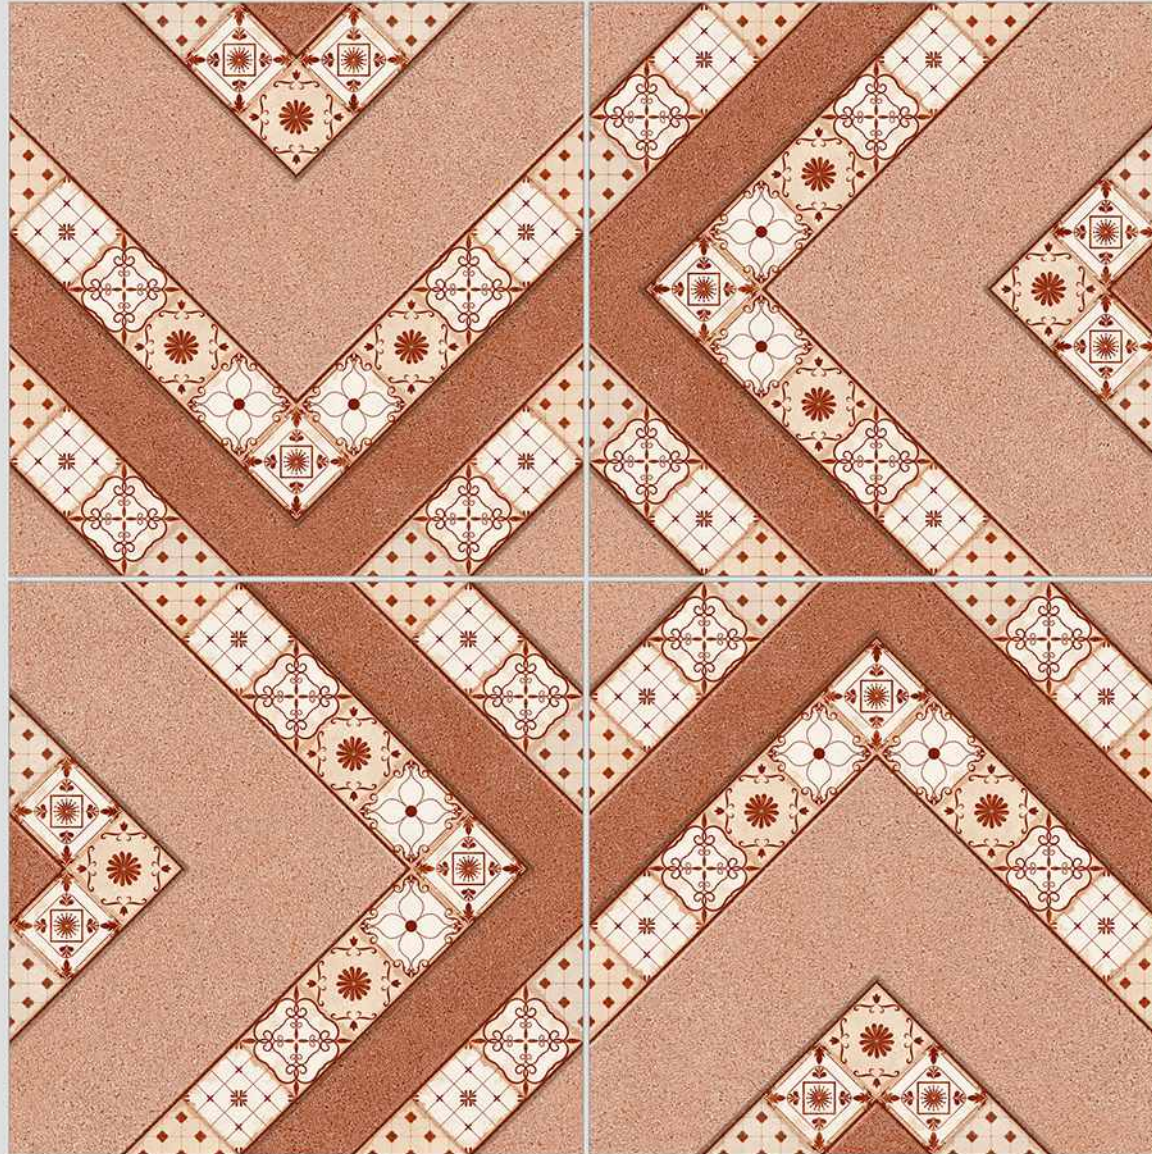

GRIPPO 09

Size
500x
500mm

Series
GRIPPO

VERONICA

CERAMIC

GRIPPO 10

12 MM
THICKNESS

WITH
RANDOMS

PUNCH
DESIGNS

MATT
FINISH

ANTISLIP
MATERIAL