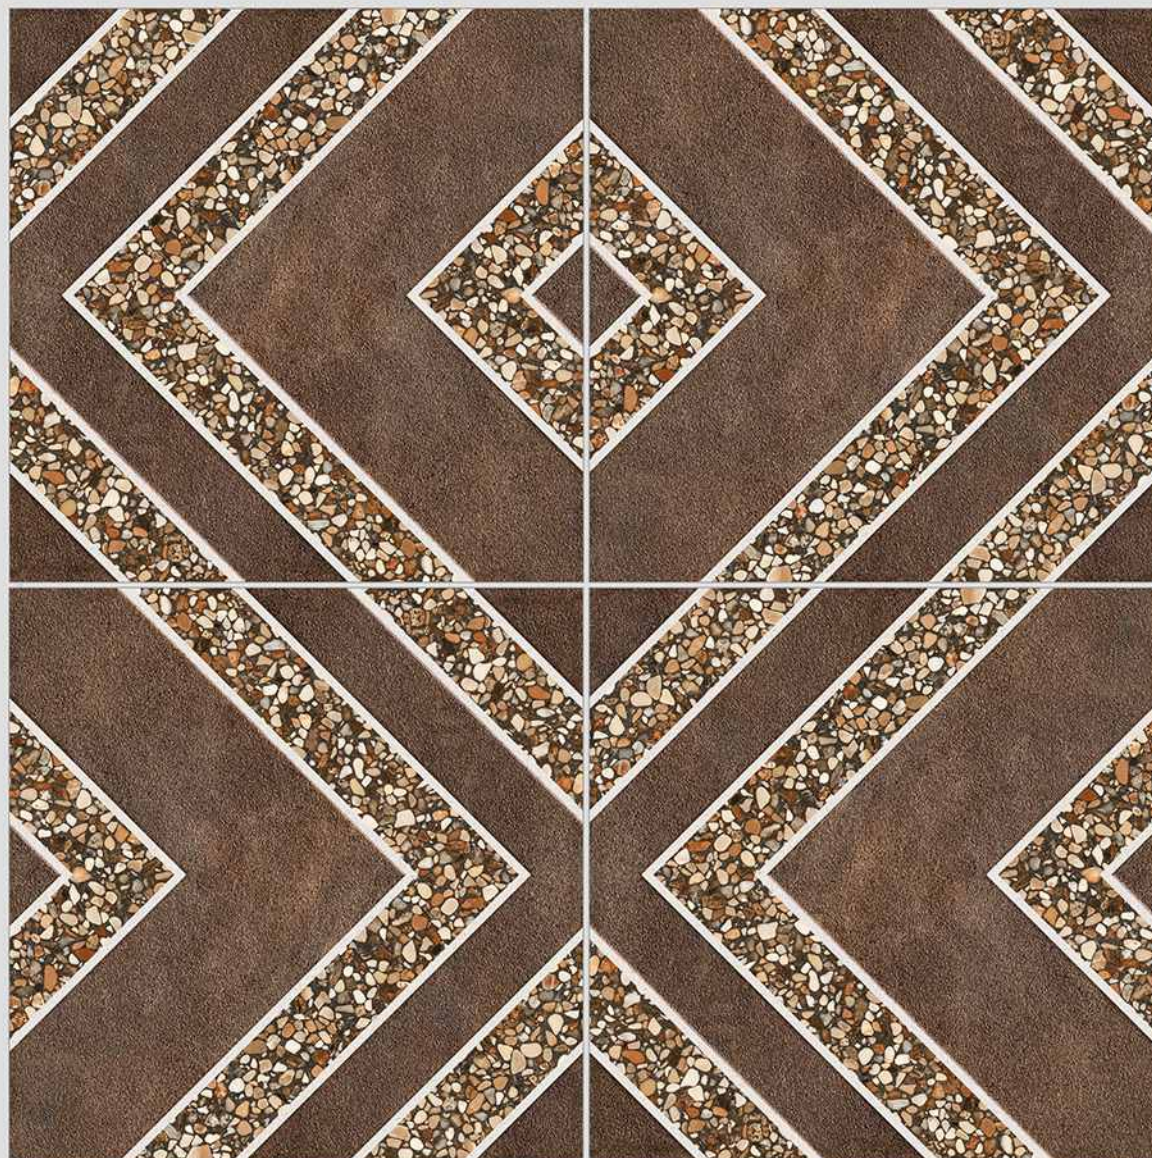

Size
500x
500mm

Series
GRIPPO

VERONICA

CERAMIC

WITH
RANDOMS

PUNCH
DESIGNS

MATT
FINISH

ANTI-SLIP
MATERIAL