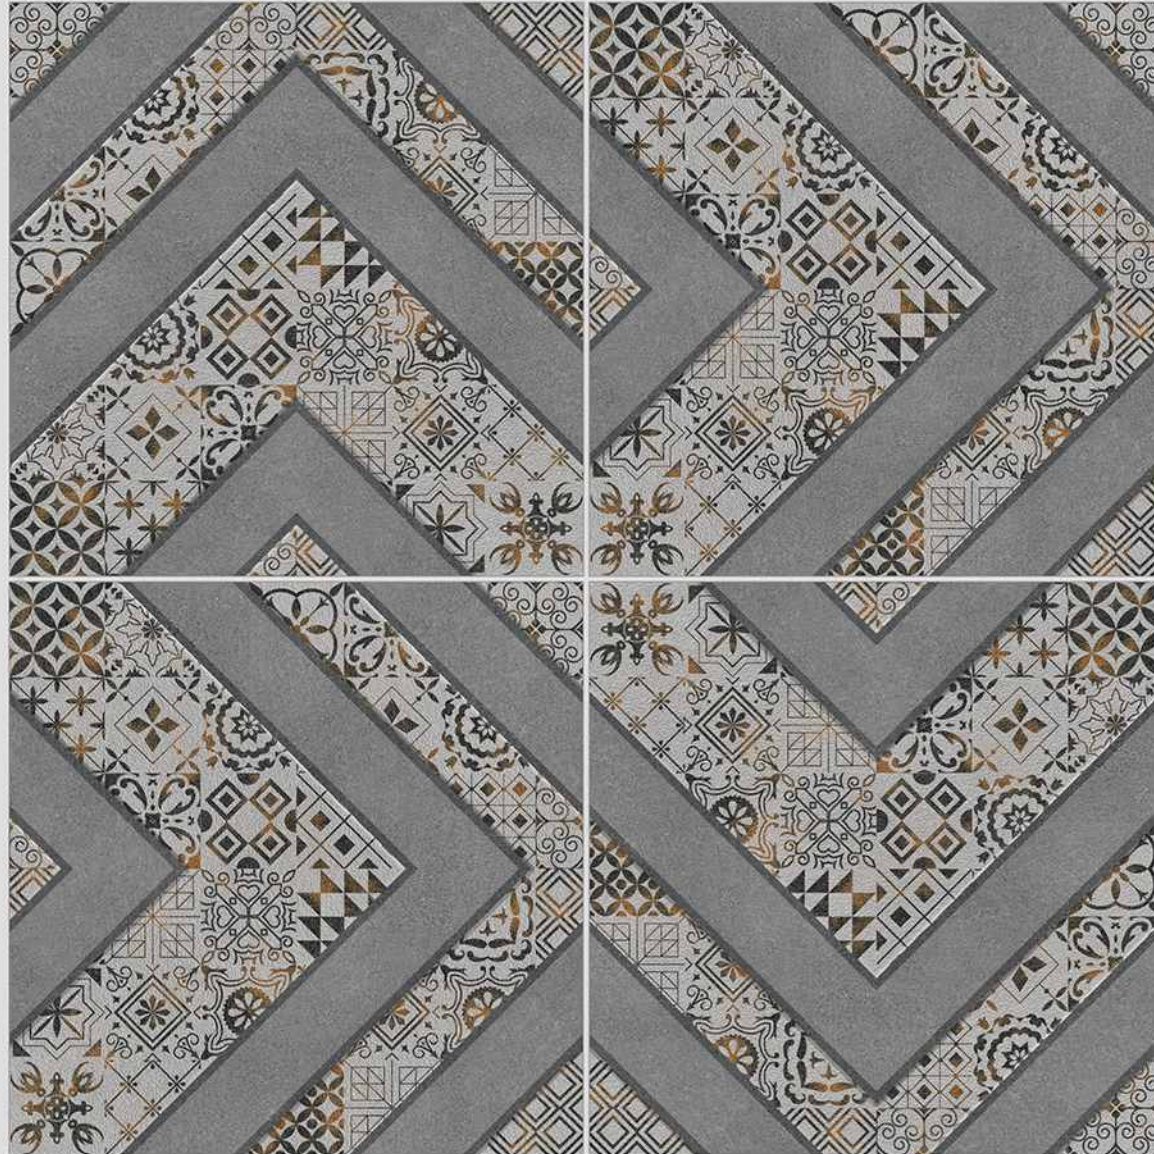

ANTI-SLIP
MATERIAL

Size
500x
500mm

Series
GRIPPO

VERONICA

CERAMIC

GRIPPO 04

WITH
RANDOMS

PUNCH
DESIGNS