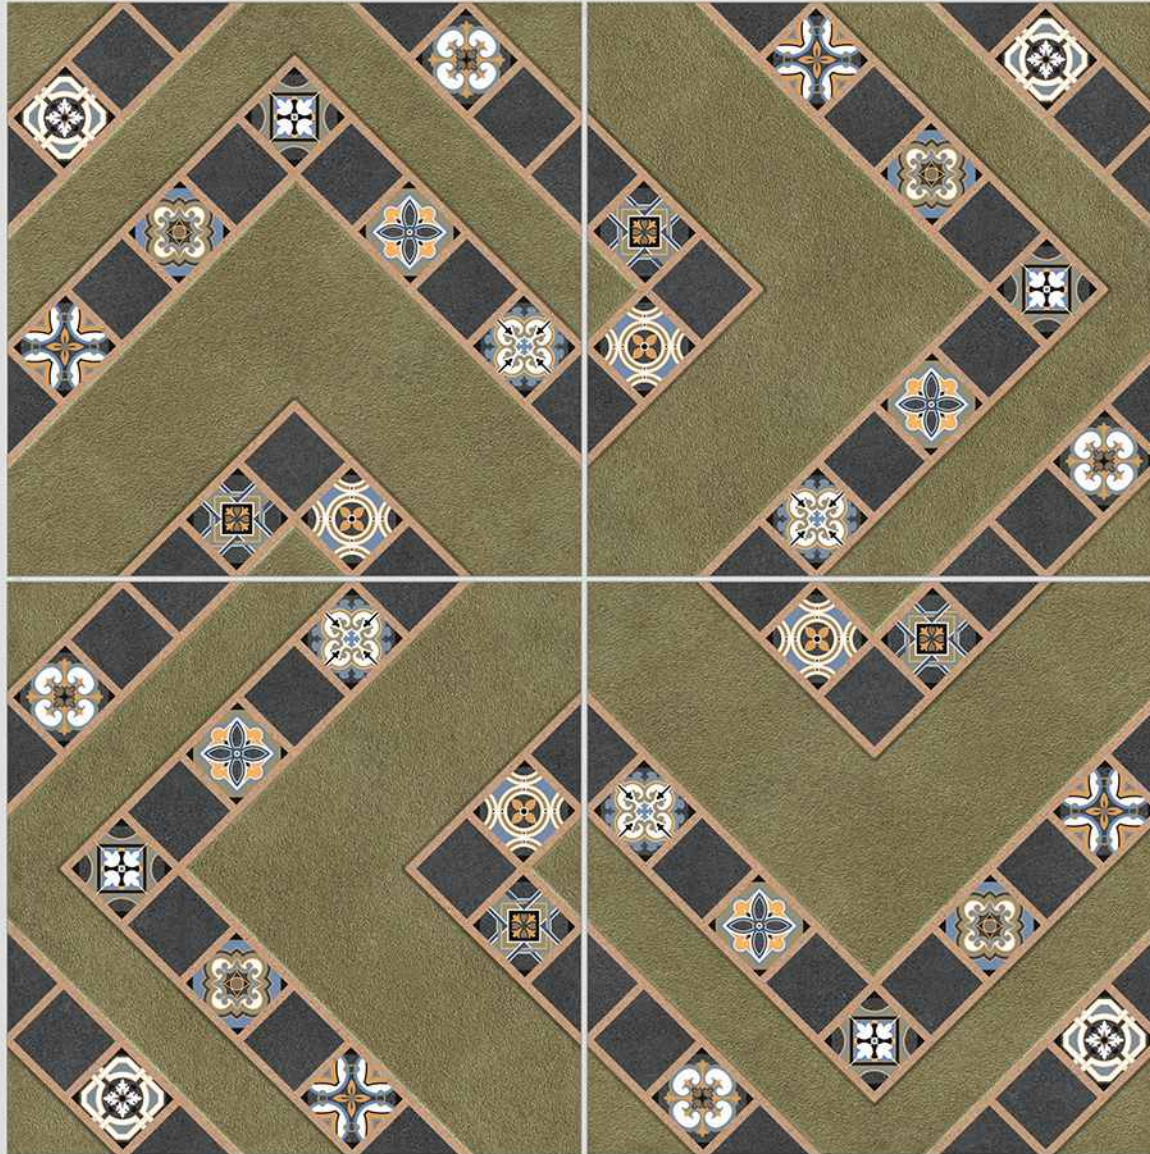

PUNCH
DESIGNS

MATT
FINISH

ANTI-SLIP
MATERIAL

Size
500x
500mm

Series
GRIPPO

VERONICA

CERAMIC

GRIPPO 06