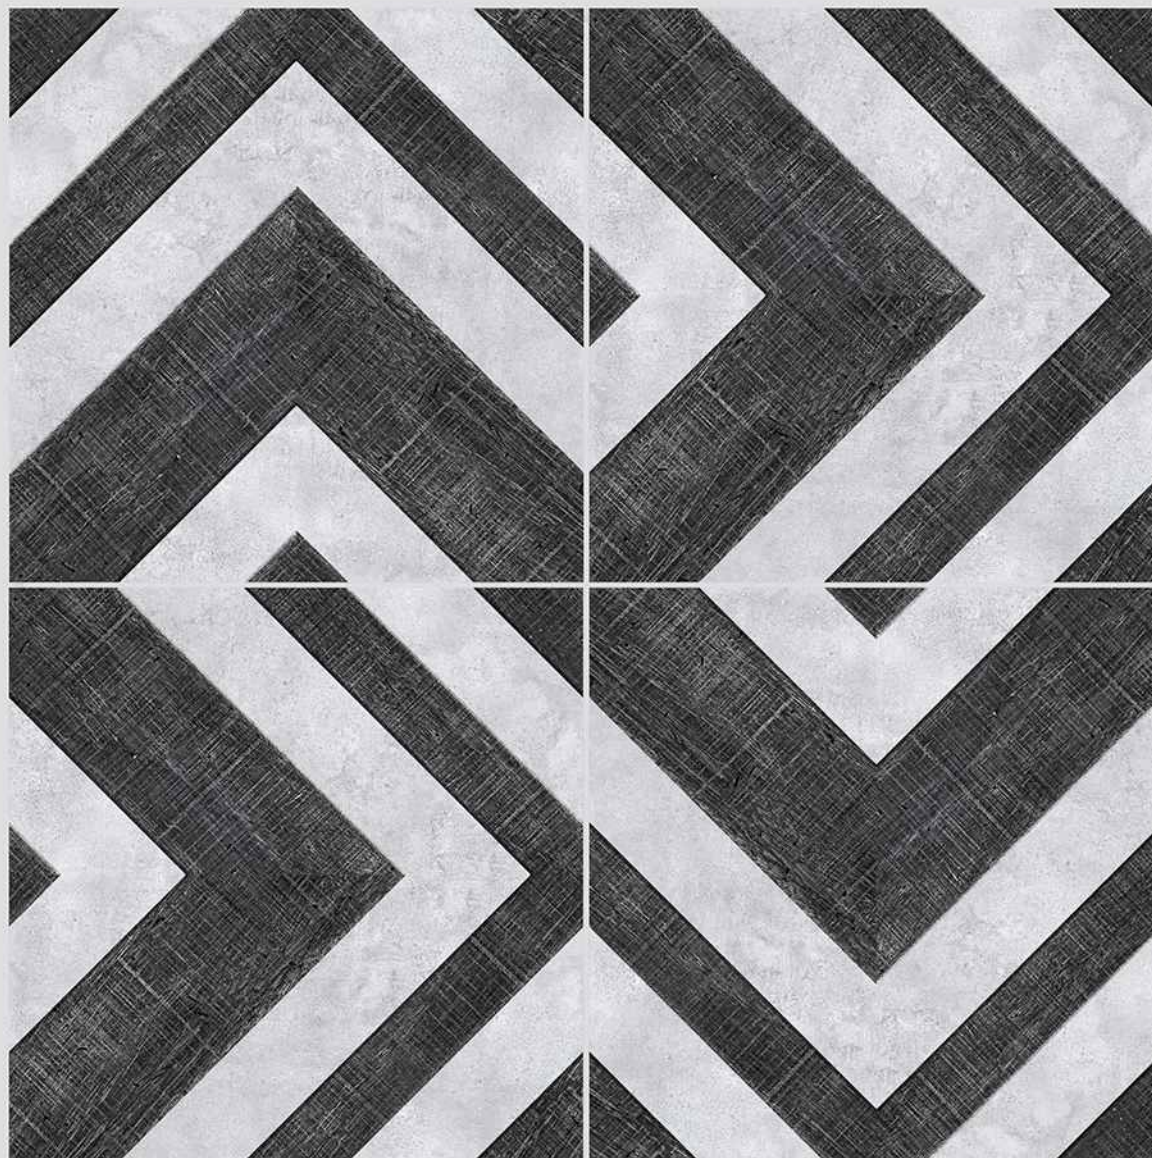

VERONICA

CERAMIC

GRIPPO 01

WITH
RANDOMS

PUNCH
DESIGNS

MATT
FINISH

ANTI-SLIP
MATERIAL

Size
500x
500mm