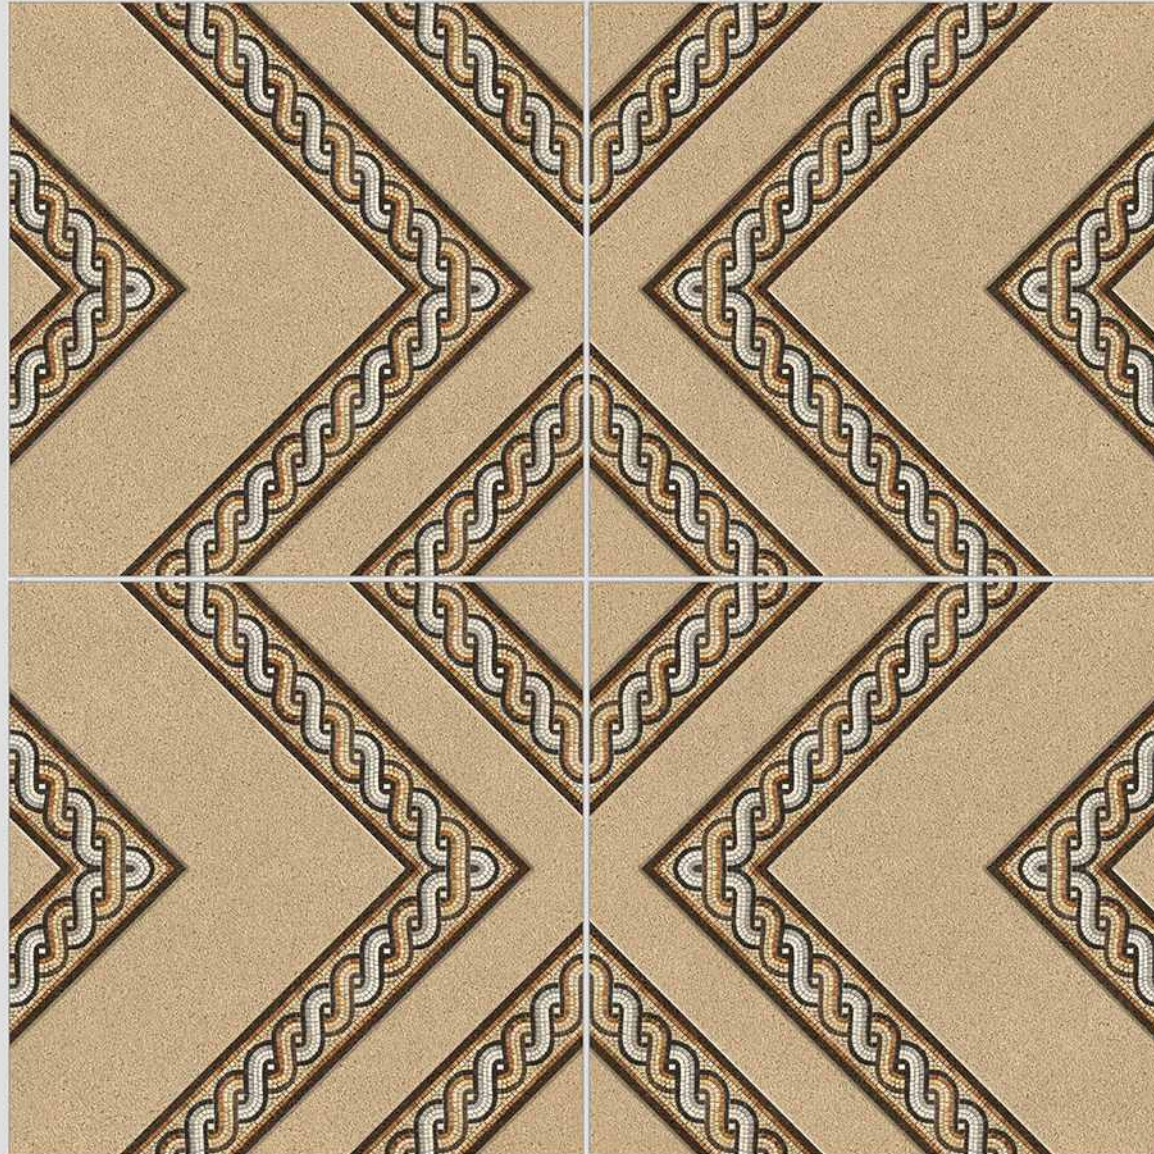

PUNCH
DESIGNS

MATT
FINISH

ANTI-SLIP
MATERIAL

Size
500x
500mm

Series
GRIPPO

VERONICA

CERAMIC

GRIPPO 13