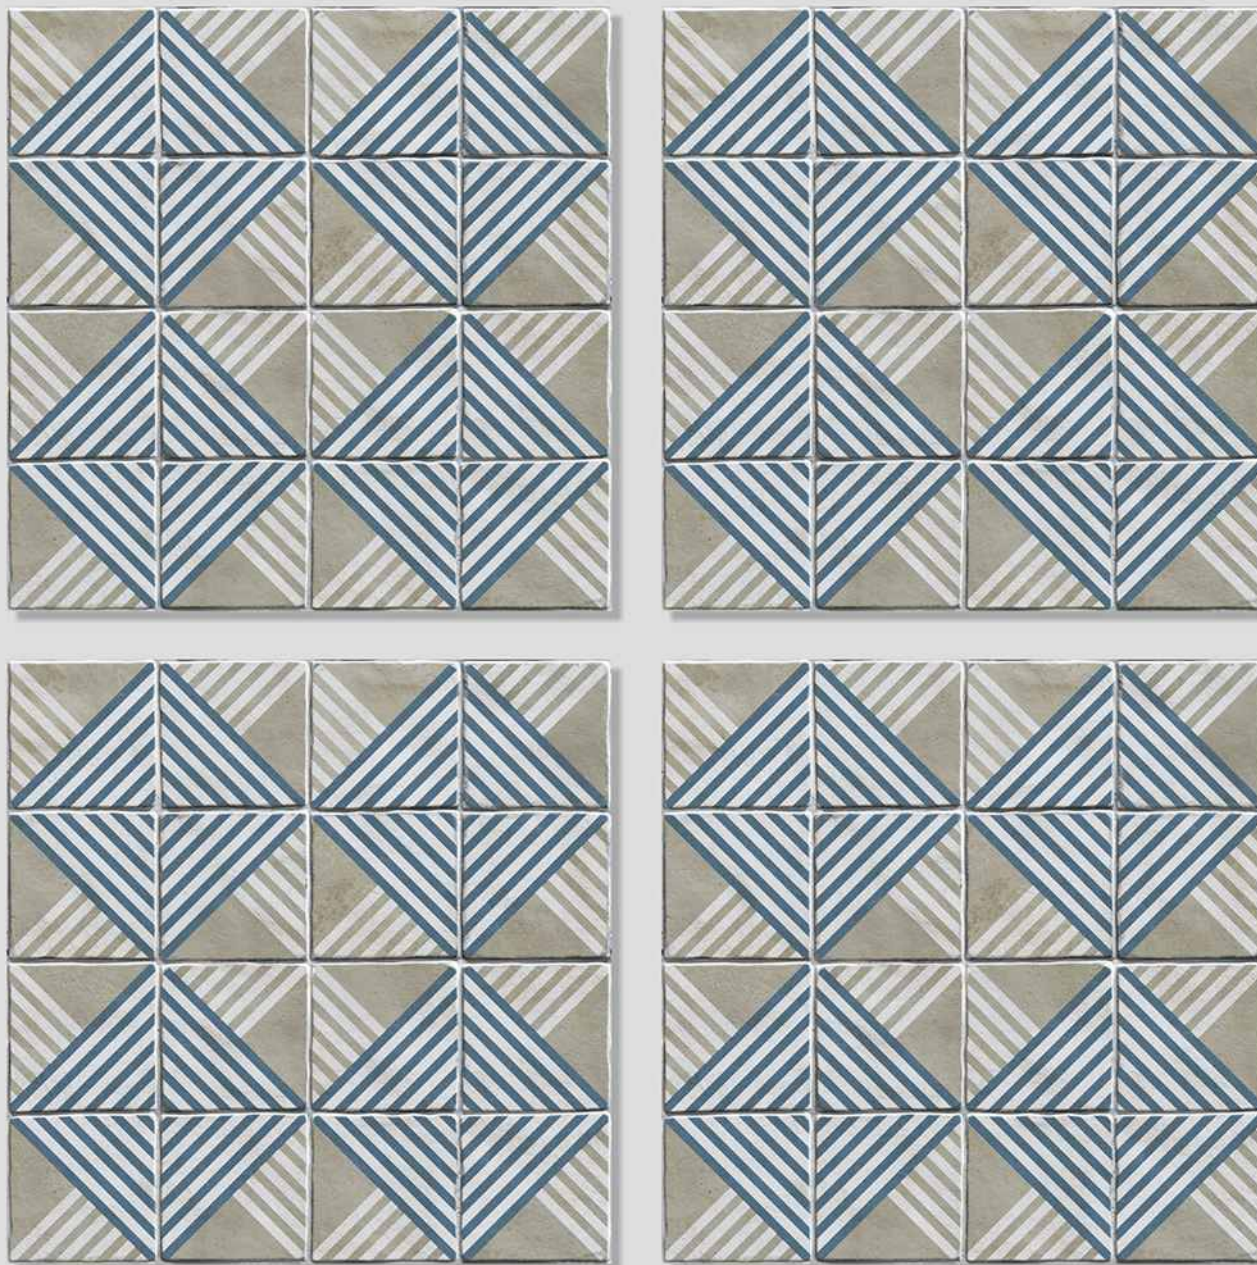

PUNCH
DESIGNS

MATT
FINISH

ANTI SLIP
MATERIAL

Size
500x
500mm

Series
DUSTER

VERONICA

CERAMIC

DUSTER 21