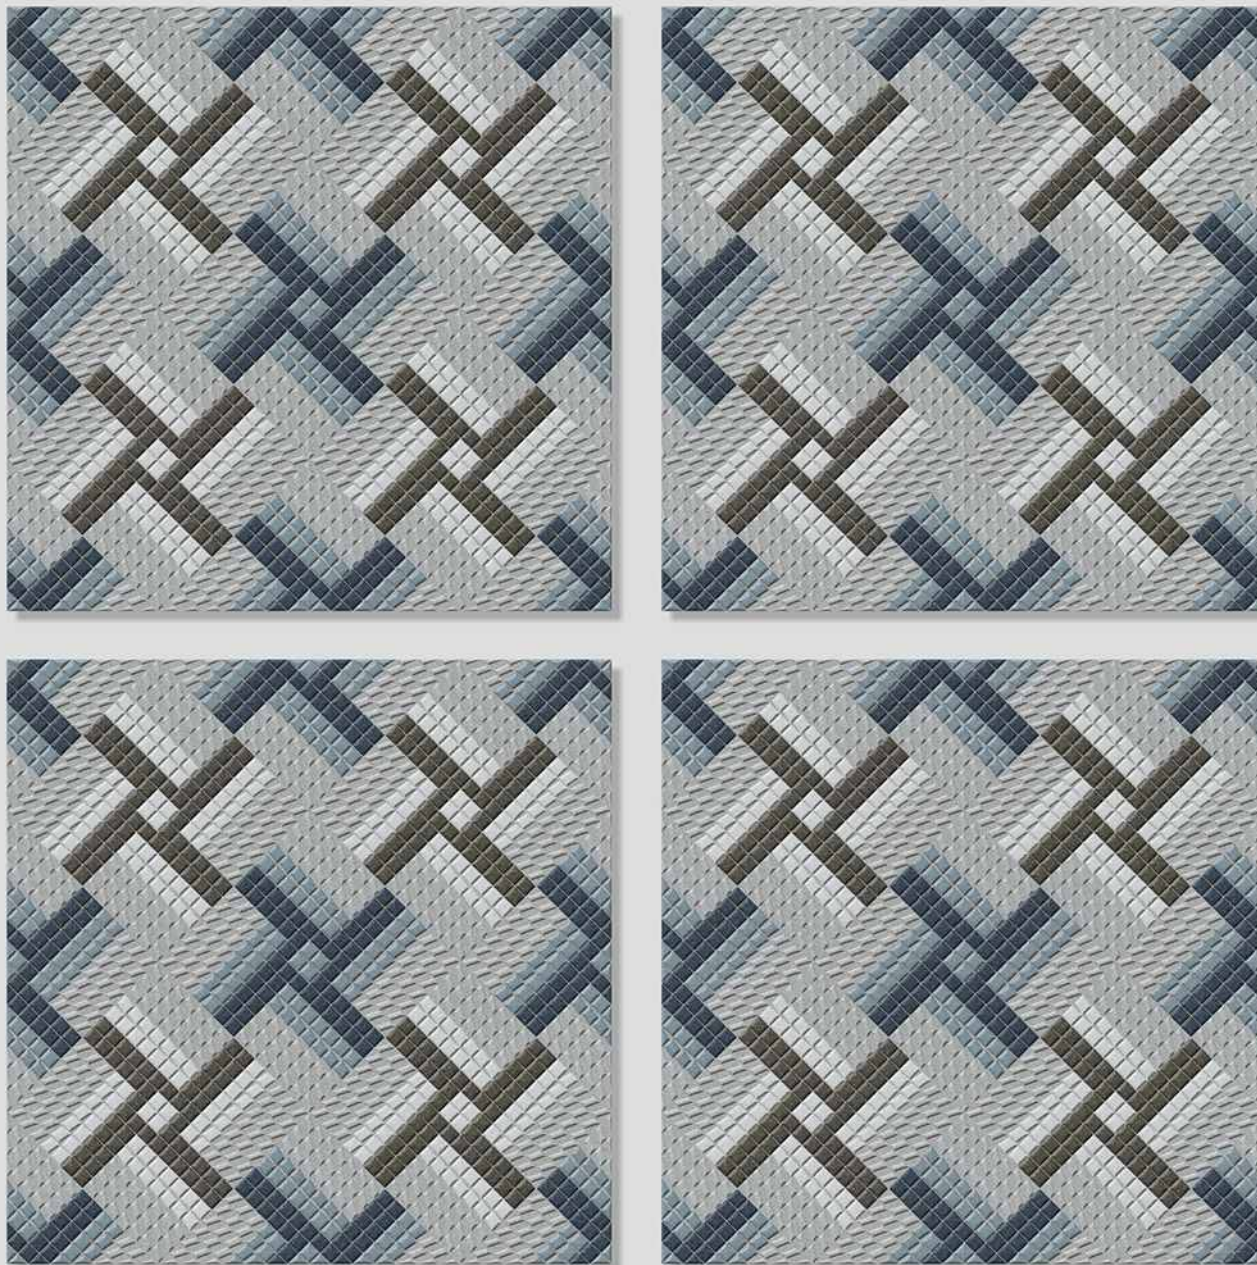

ANTI SLIP
MATERIAL

Size
500x
500mm

Series
FLORET

VERONICA

CERAMIC

FLORET 05

WITH
RANDOMS

PUNCH
DESIGNS