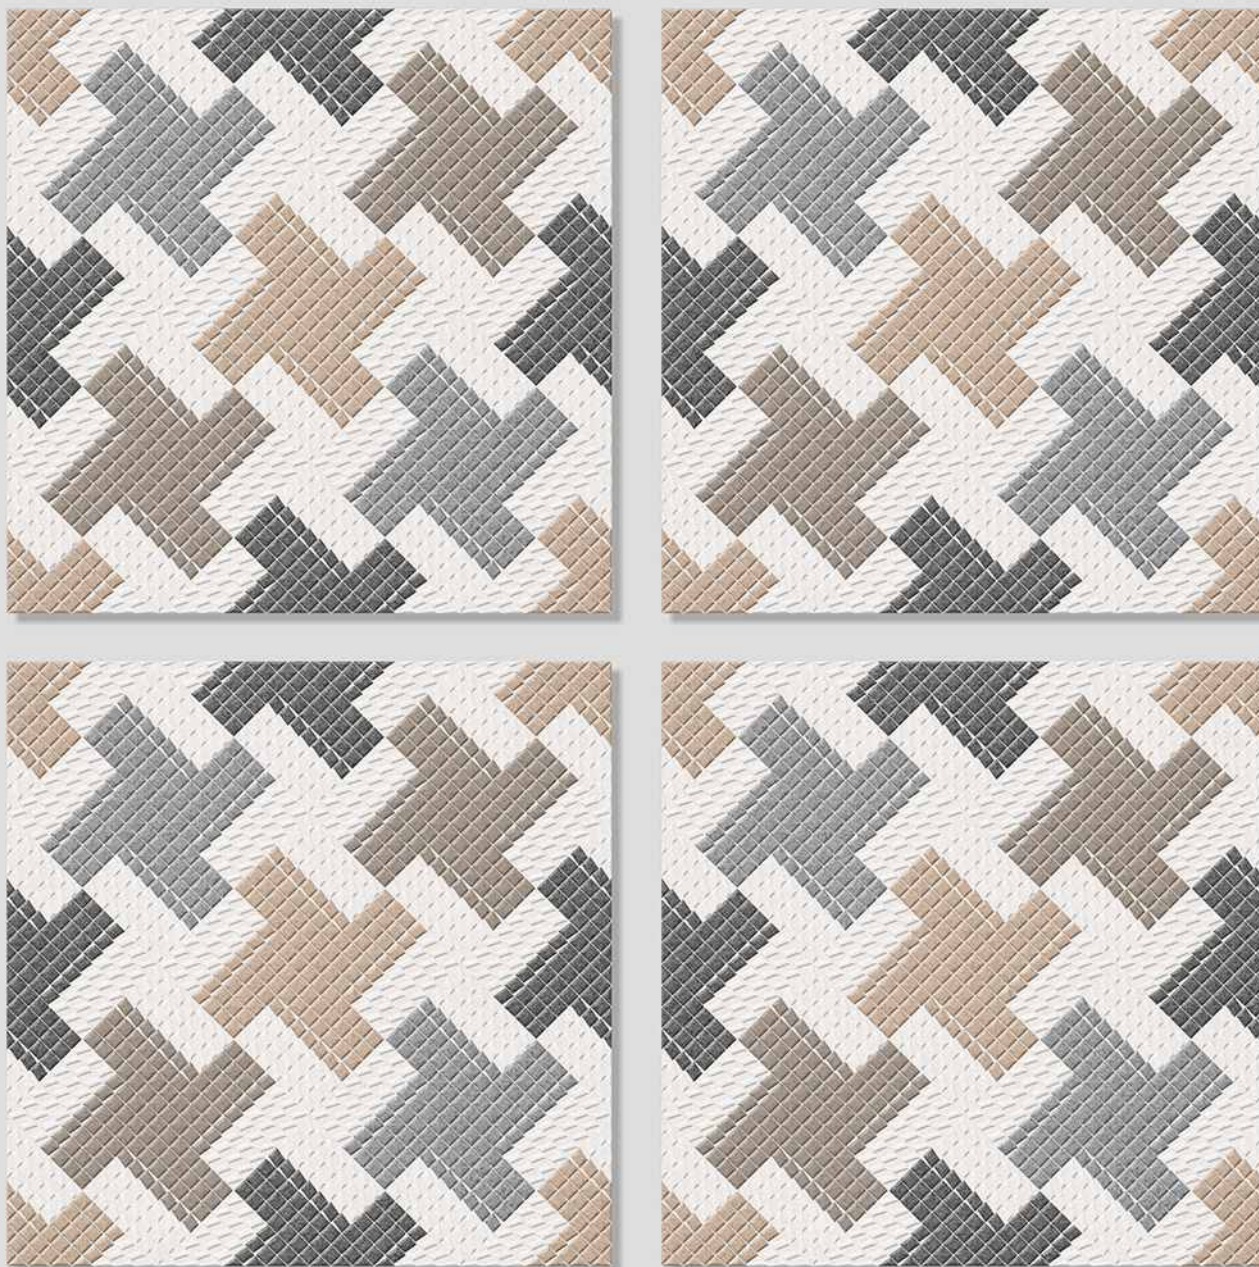

MATT
FINISH

ANTI SLIP
MATERIAL

Size
500x
500mm

Series
FLORET

VERONICA

CERAMIC

FLORET 06

WITH
RANDOMS