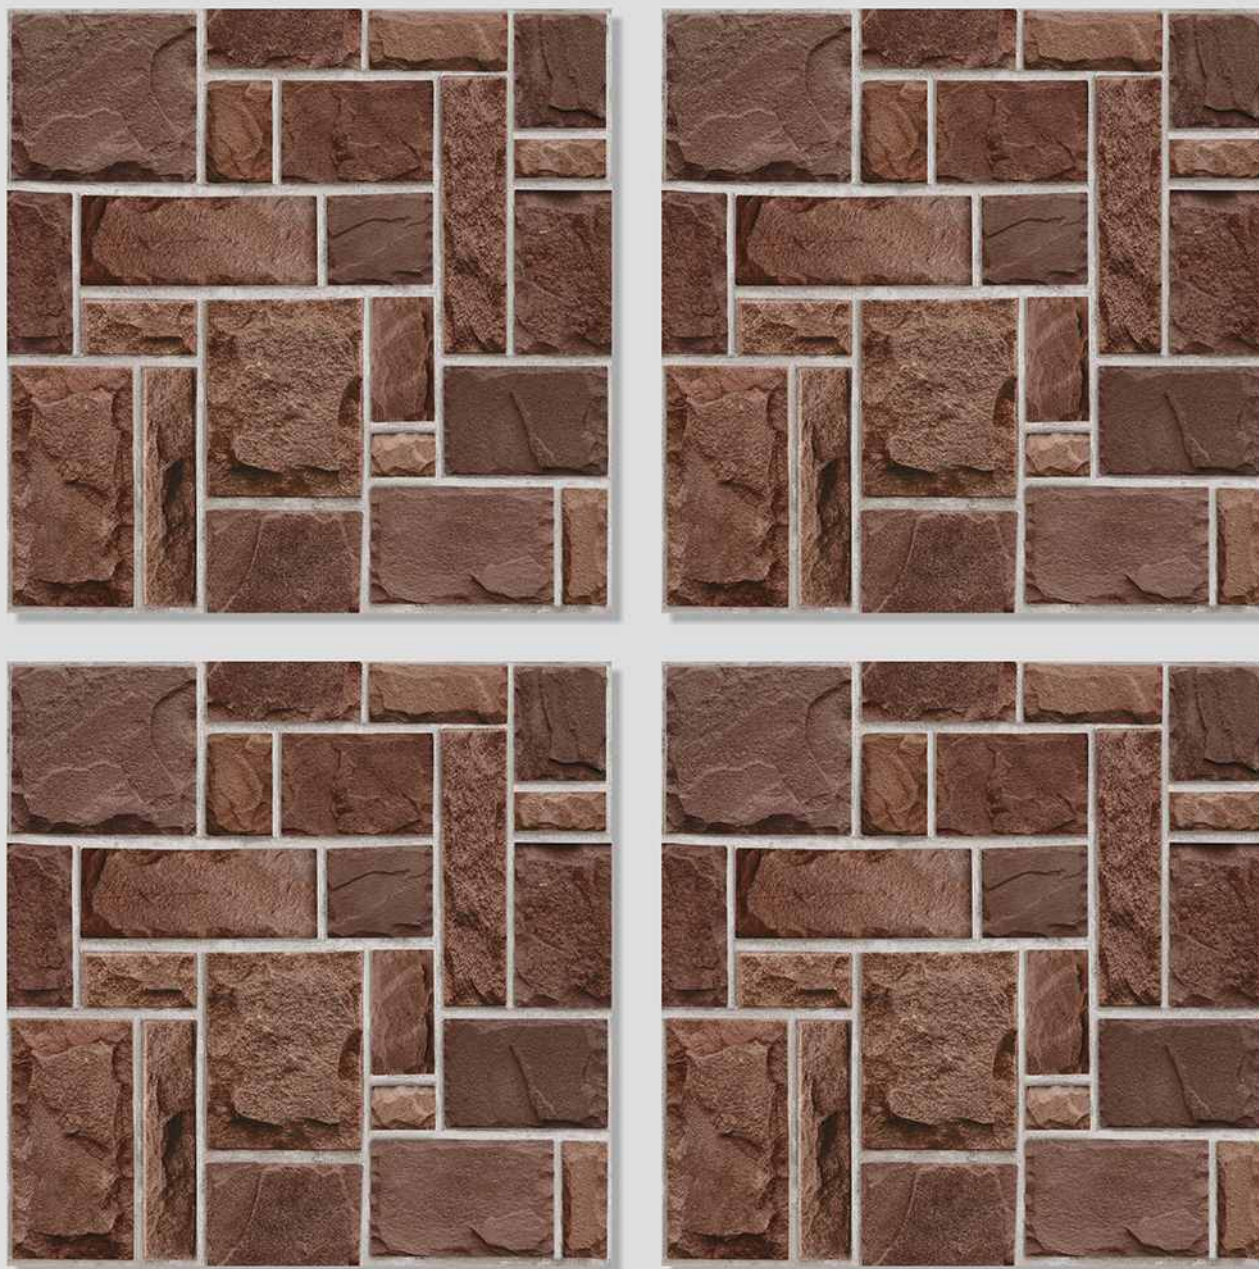

Size
500x
500mm

Series
CASTLE

VERONICA

CERAMIC

CASTLE 10

WITH
RANDOMS

PUNCH
DESIGNS

MATT
FINISH

ANTI-SLIP
MATERIAL