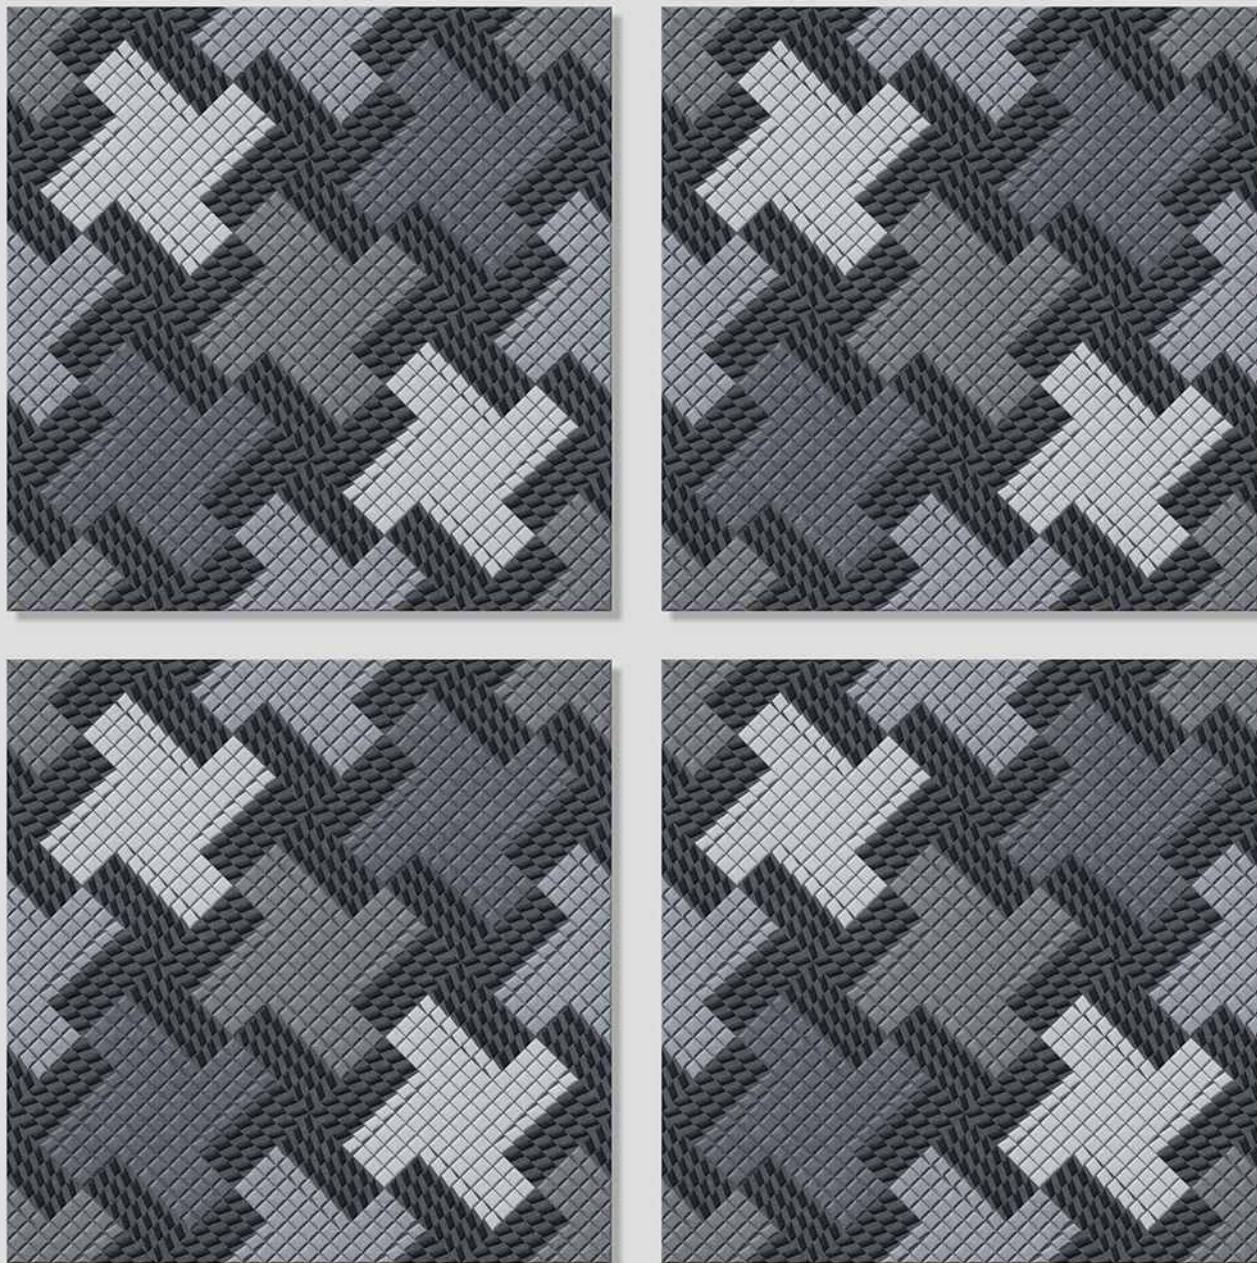

Size
500x
500mm

Series
FLORET

VERONICA

CERAMIC

FLORET 01

WITH
RANDOMS

PUNCH
DESIGNS

MATT
FINISH

ANTI SLIP
MATERIAL