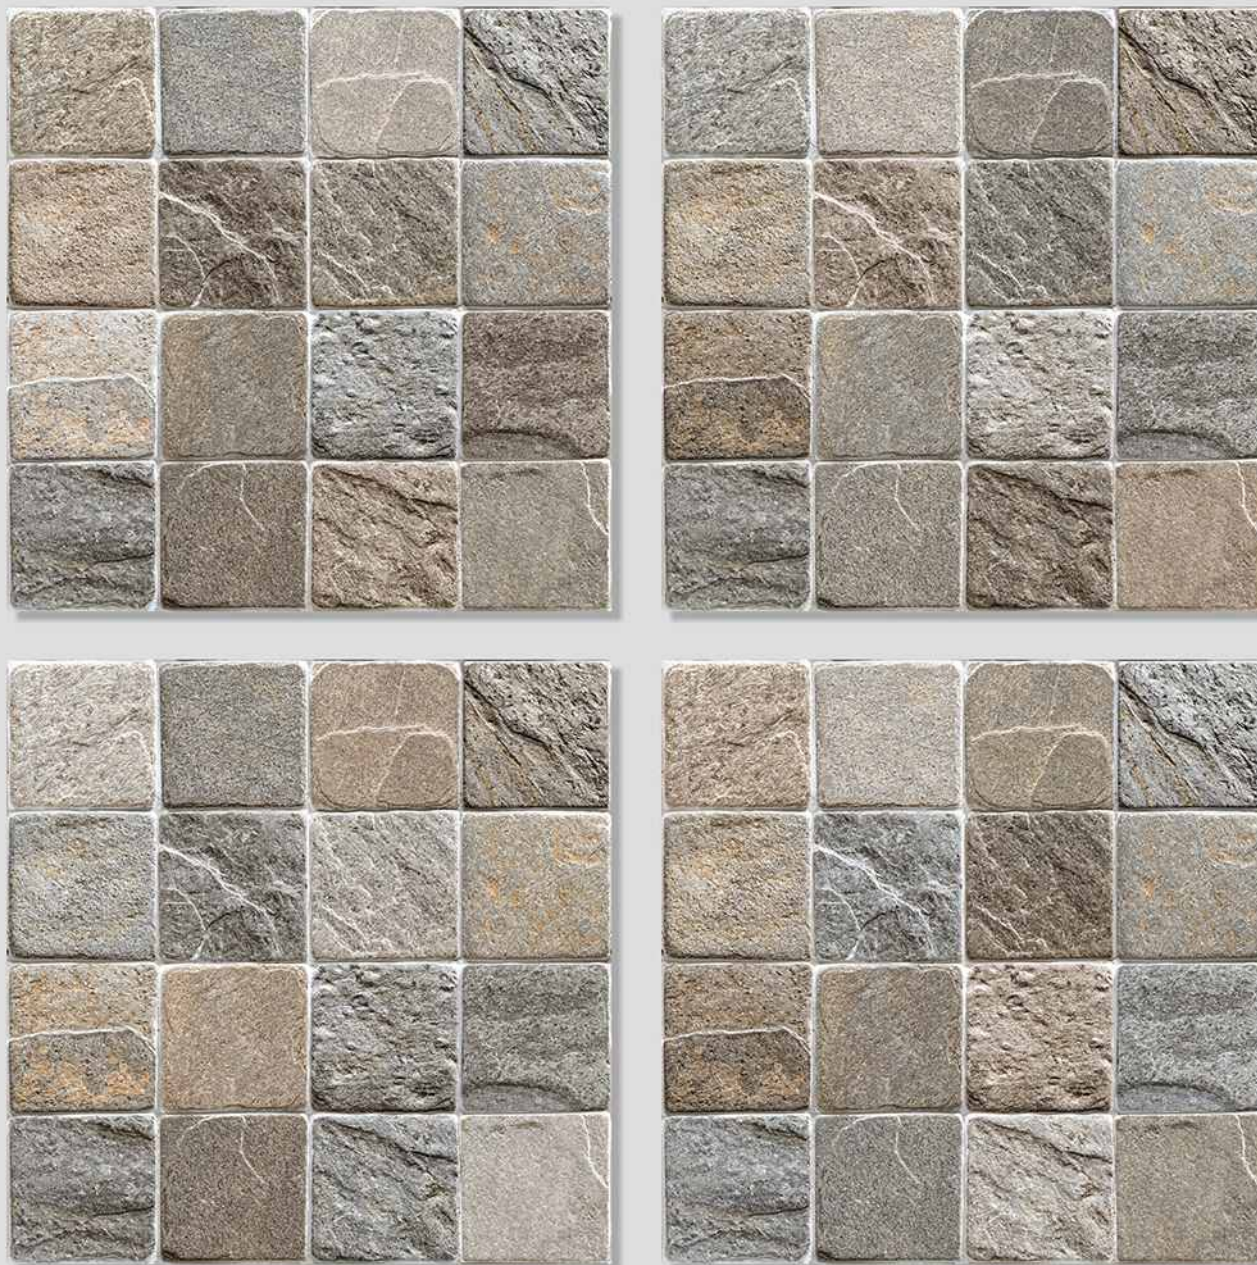

Size
500x
500mm

Series
DUSTER

VERONICA

CERAMIC

DUSTER 10

WITH
RANDOMS

PUNCH
DESIGNS

MATT
FINISH

ANTI-SLIP
MATERIAL