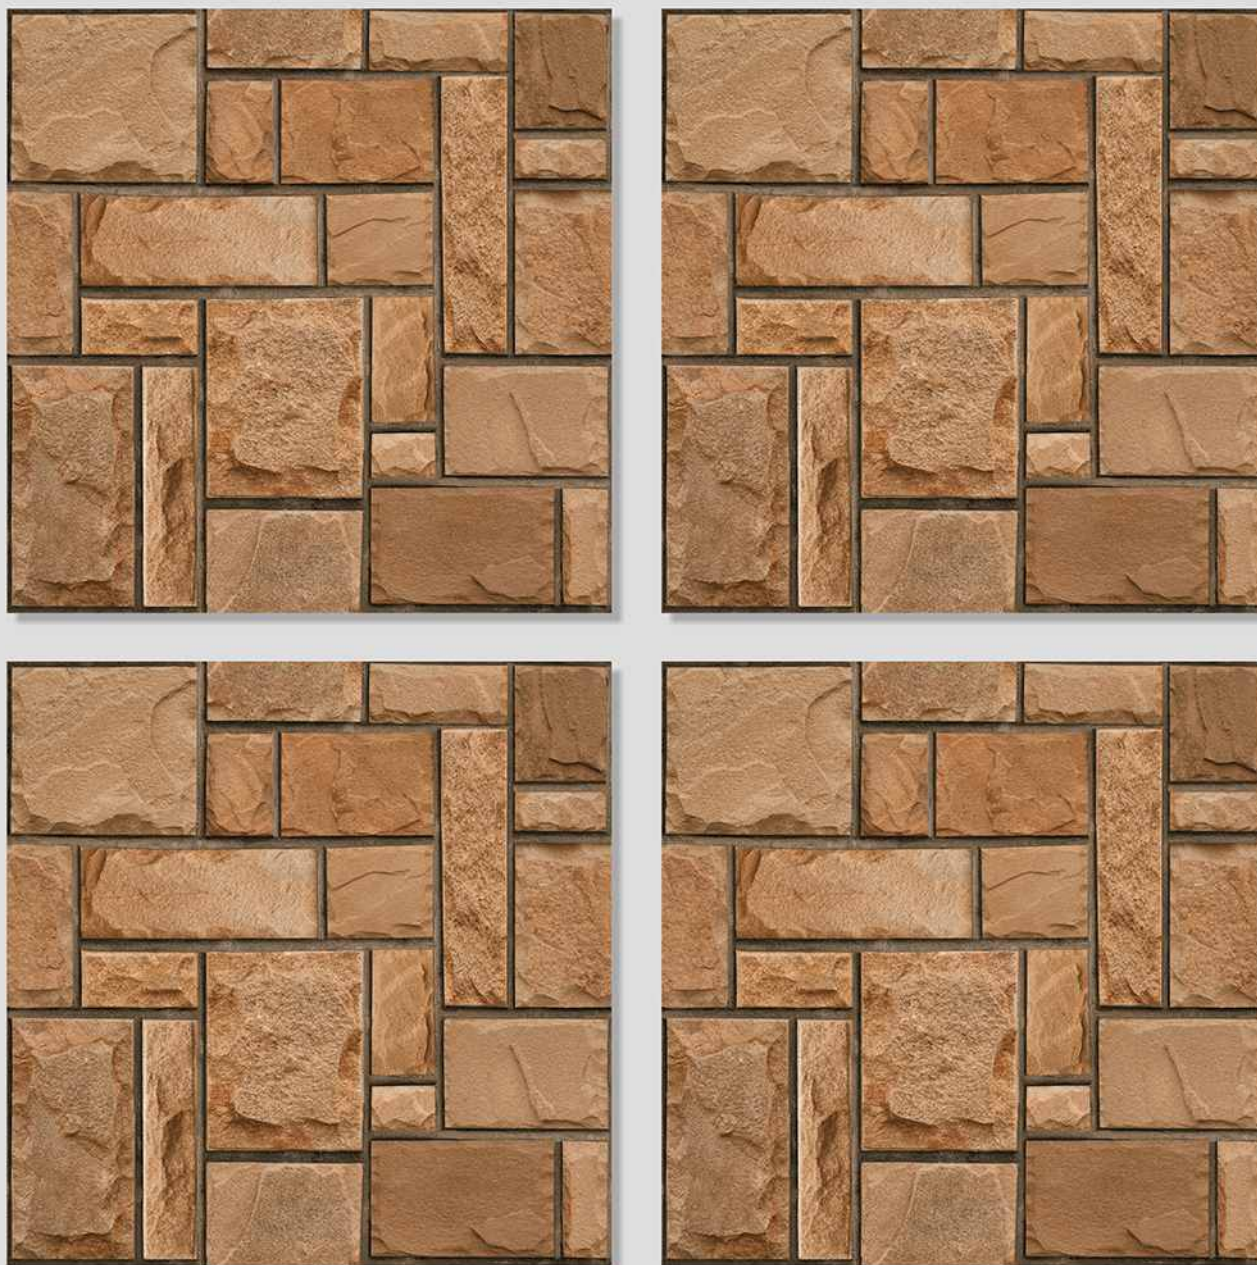

WITH
RANDOMS

PUNCH
DESIGNS

MATT
FINISH

ANTI-SLIP
MATERIAL

Size
500x
500mm

Series
CASTLE

VERONICA

CERAMIC