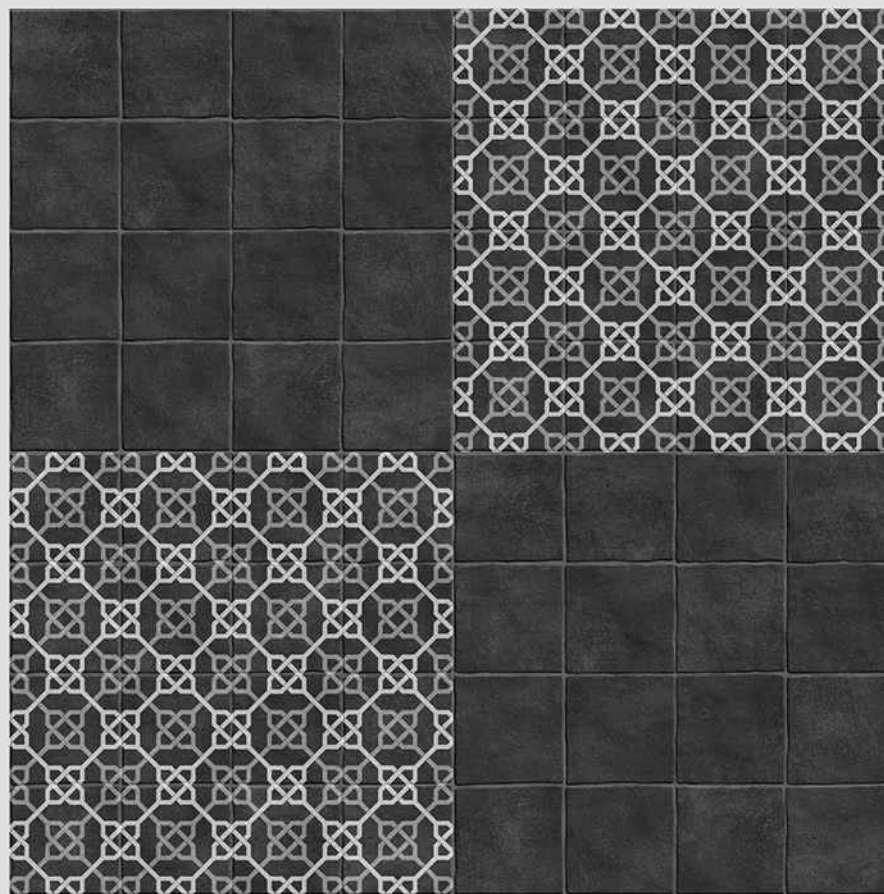

WITH
RANDOMS

PUNCH
DESIGNS

MATT
FINISH

ANTI SLIP
MATERIAL