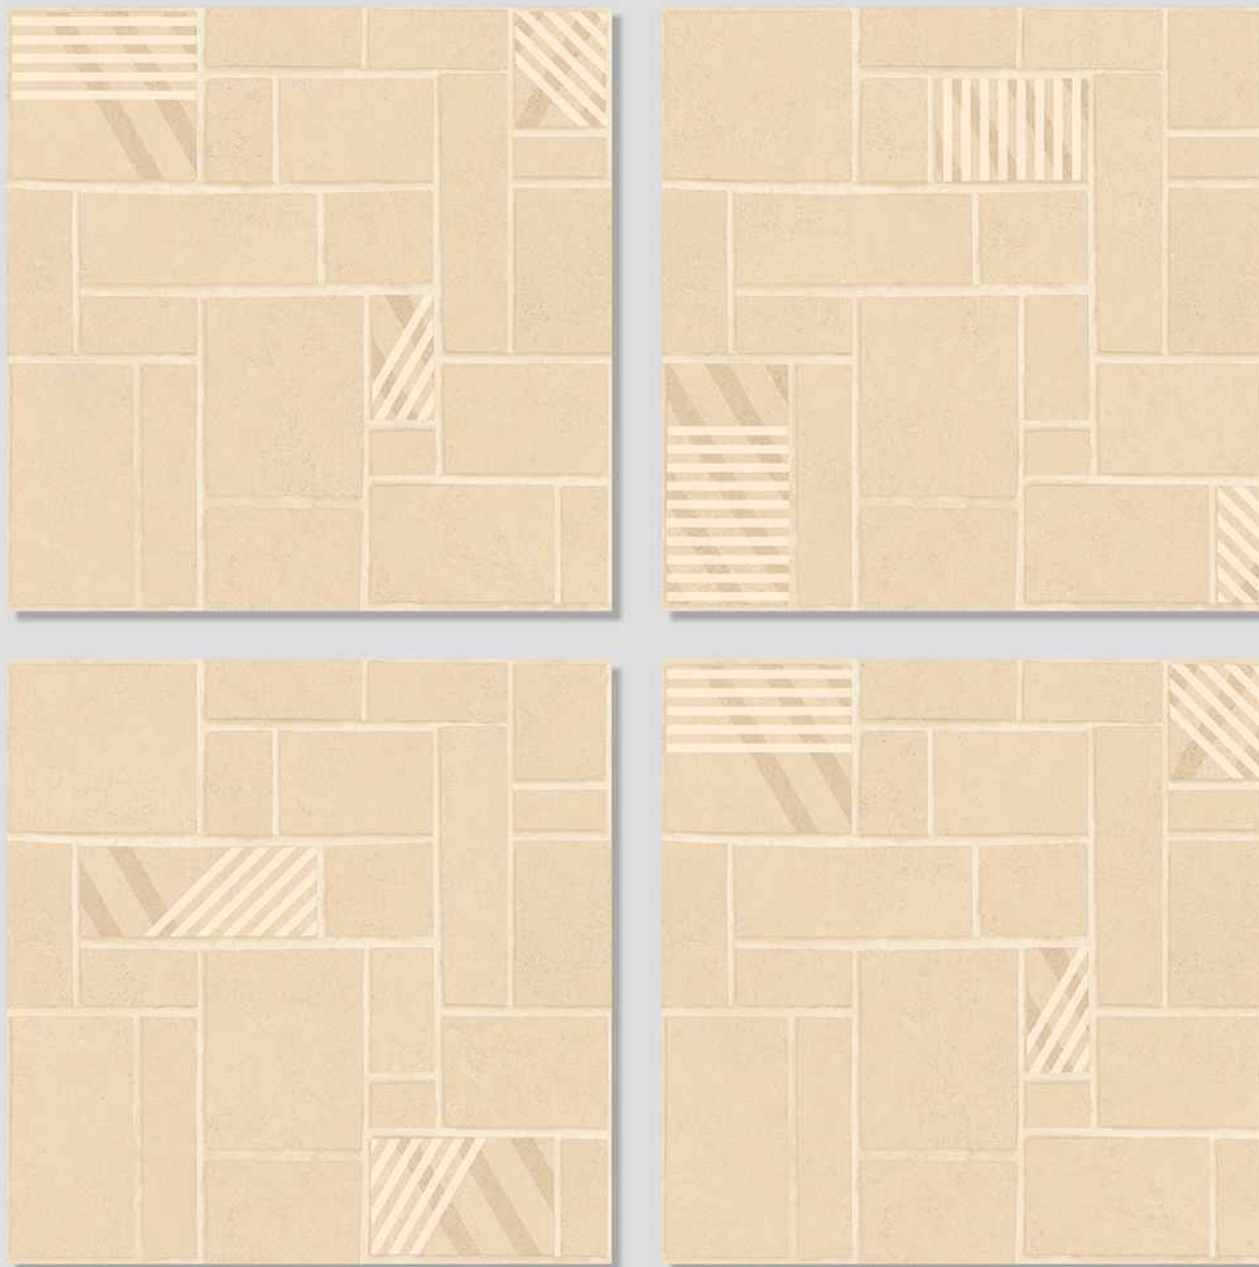

ANTI SLIP
MATERIAL

Size
500x
500mm

Series
CASTLE

VERONICA

CERAMIC

CASTLE 05
RANDOM 03

WITH
RANDOMS

PUNCH
DESIGNS