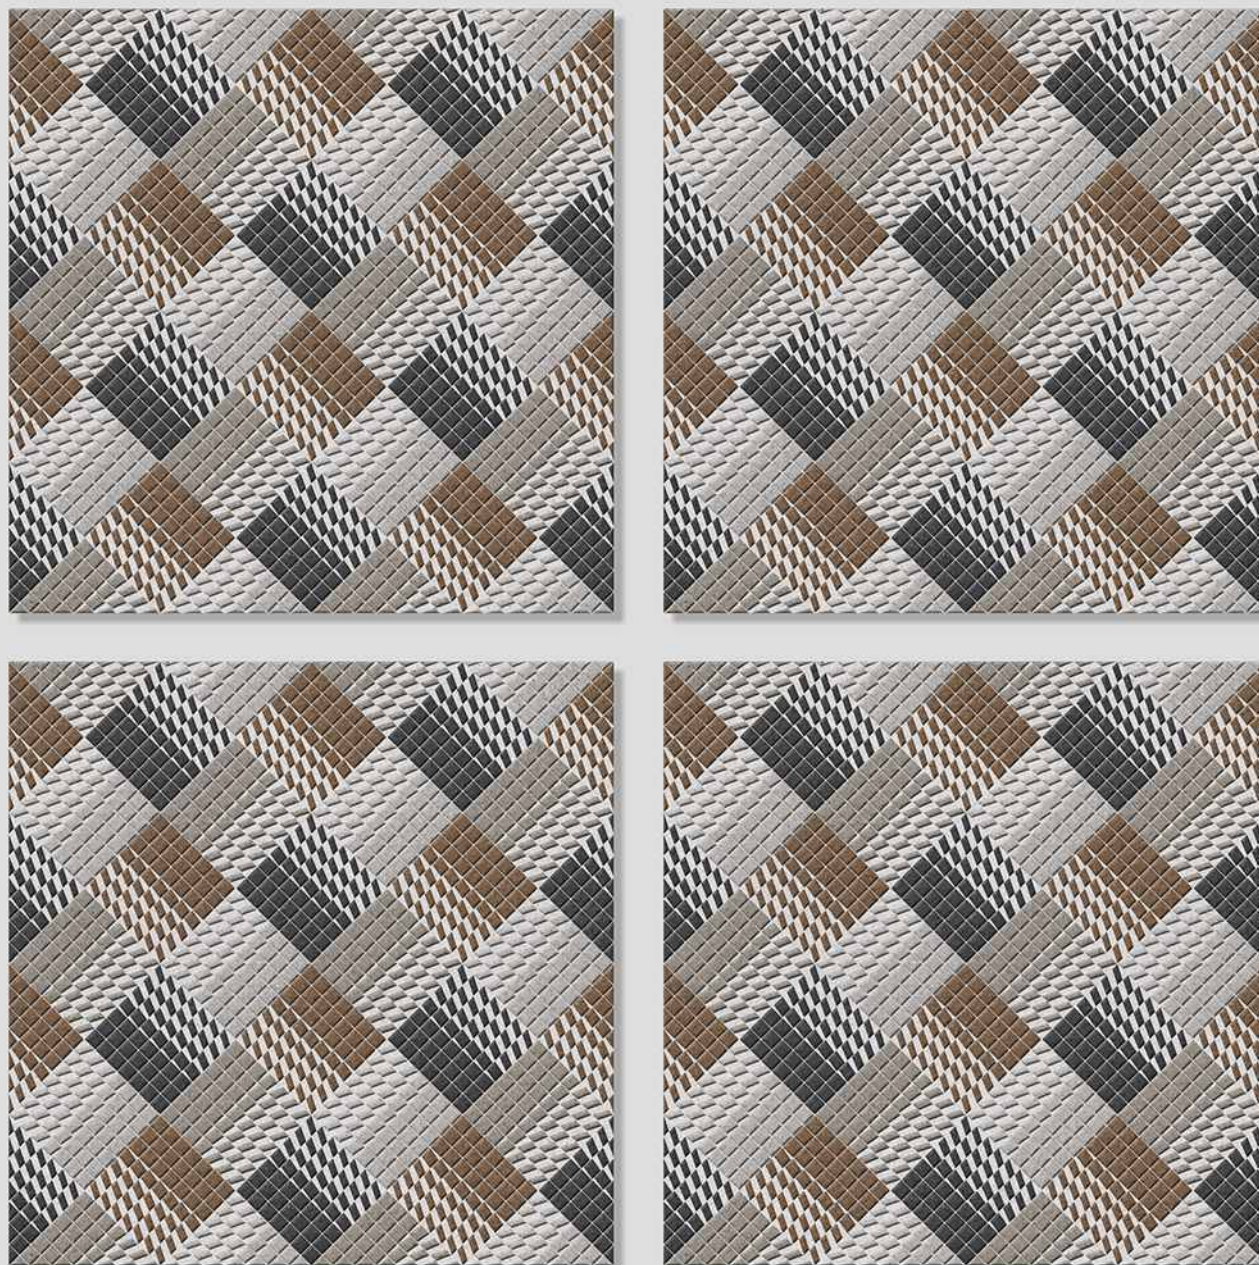

Size
500x
500mm

Series
FLORET

VERONICA

CERAMIC

FLORET 09

WITH
RANDOMS

PUNCH
DESIGNS

MATT
FINISH

ANTI SLIP
MATERIAL