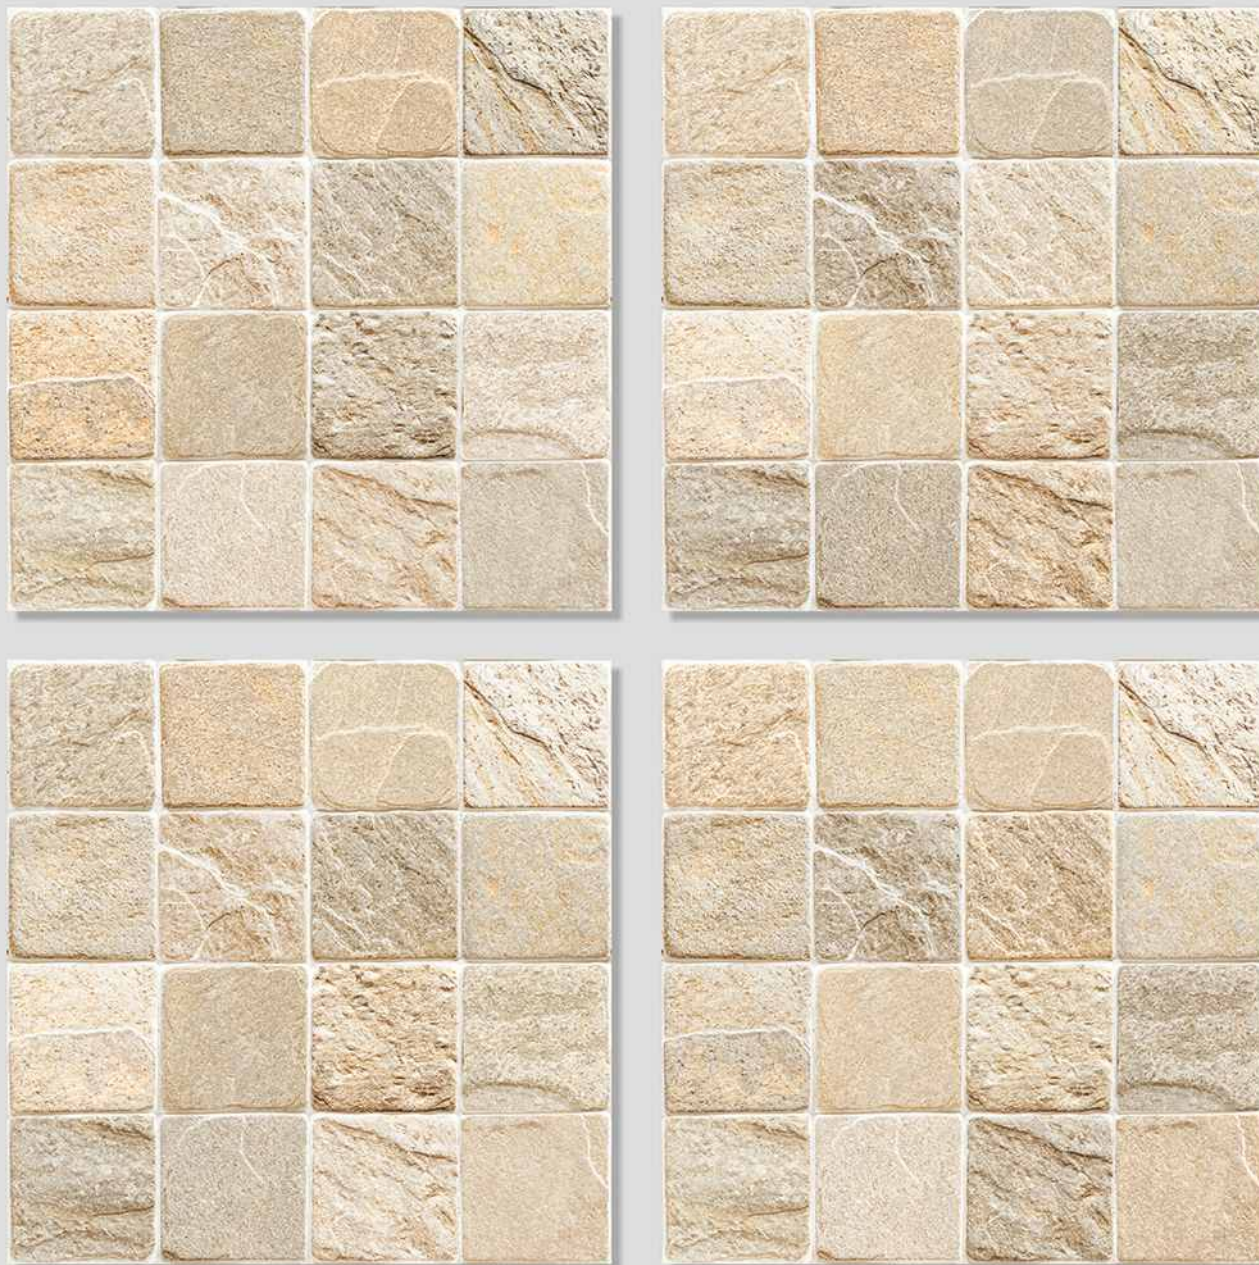

Size
500x
500mm

Series
DUSTER

VERONICA

CERAMIC

DUSTER 11

WITH
RANDOMS

PUNCH
DESIGNS

MATT
FINISH

ANTI SLIP
MATERIAL