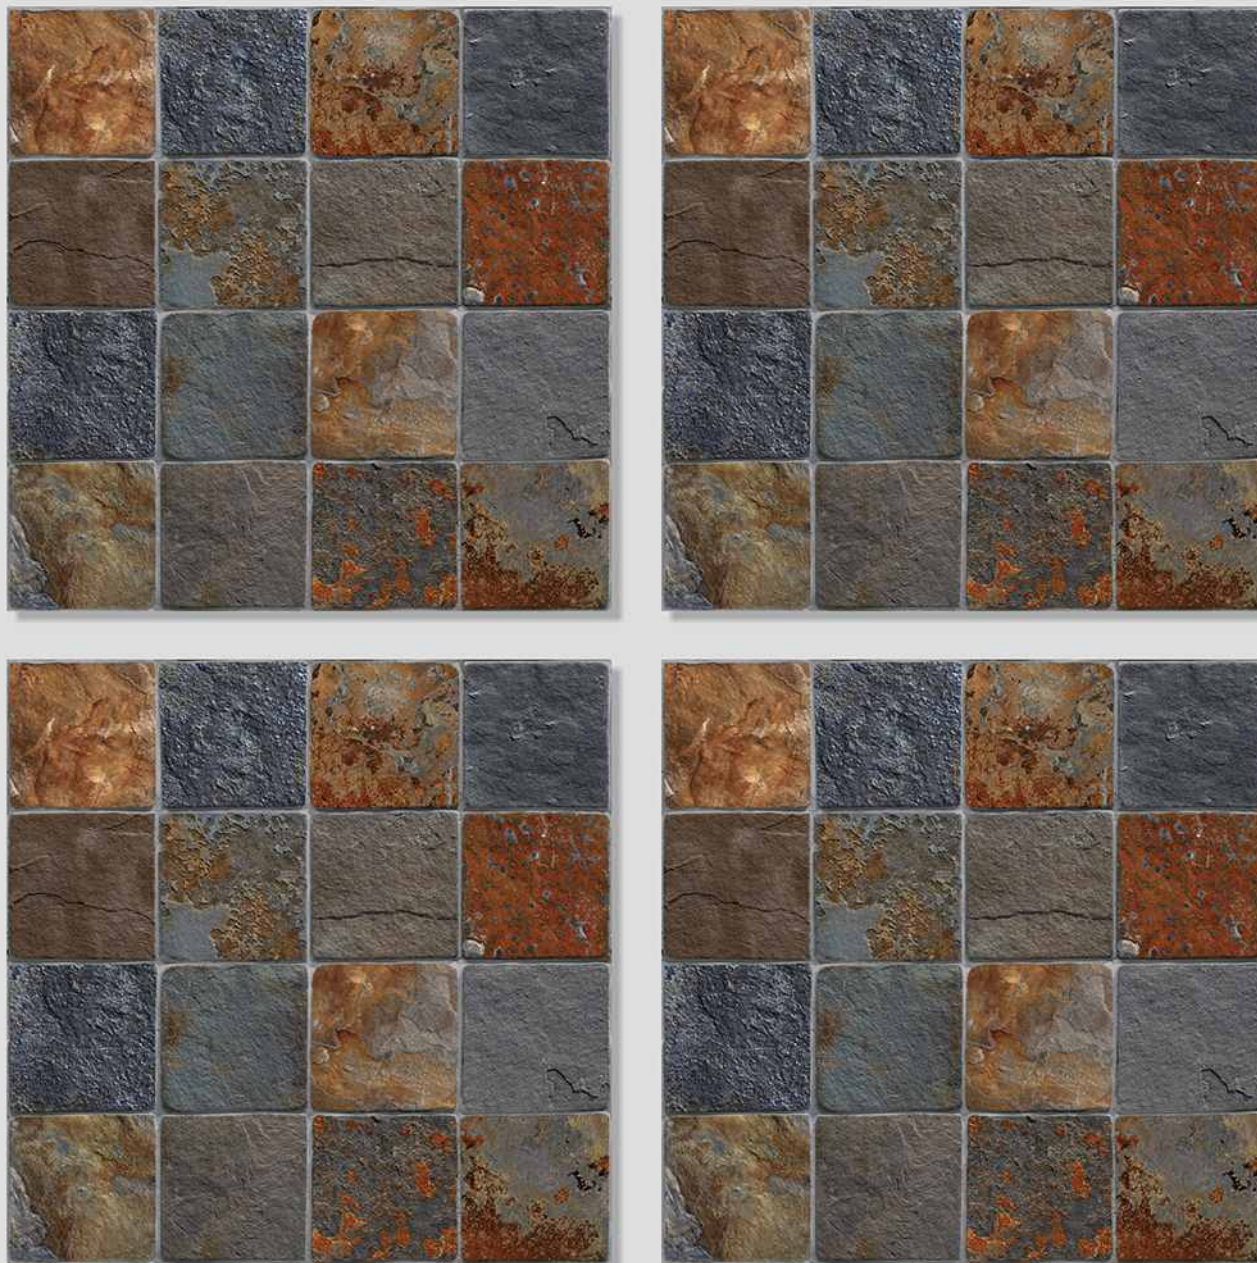

ANTI SLIP
MATERIAL

Size
500x
500mm

Series
DUSTER

VERONICA

CERAMIC

DUSTER 14

WITH
RANDOMS

PUNCH
DESIGNS