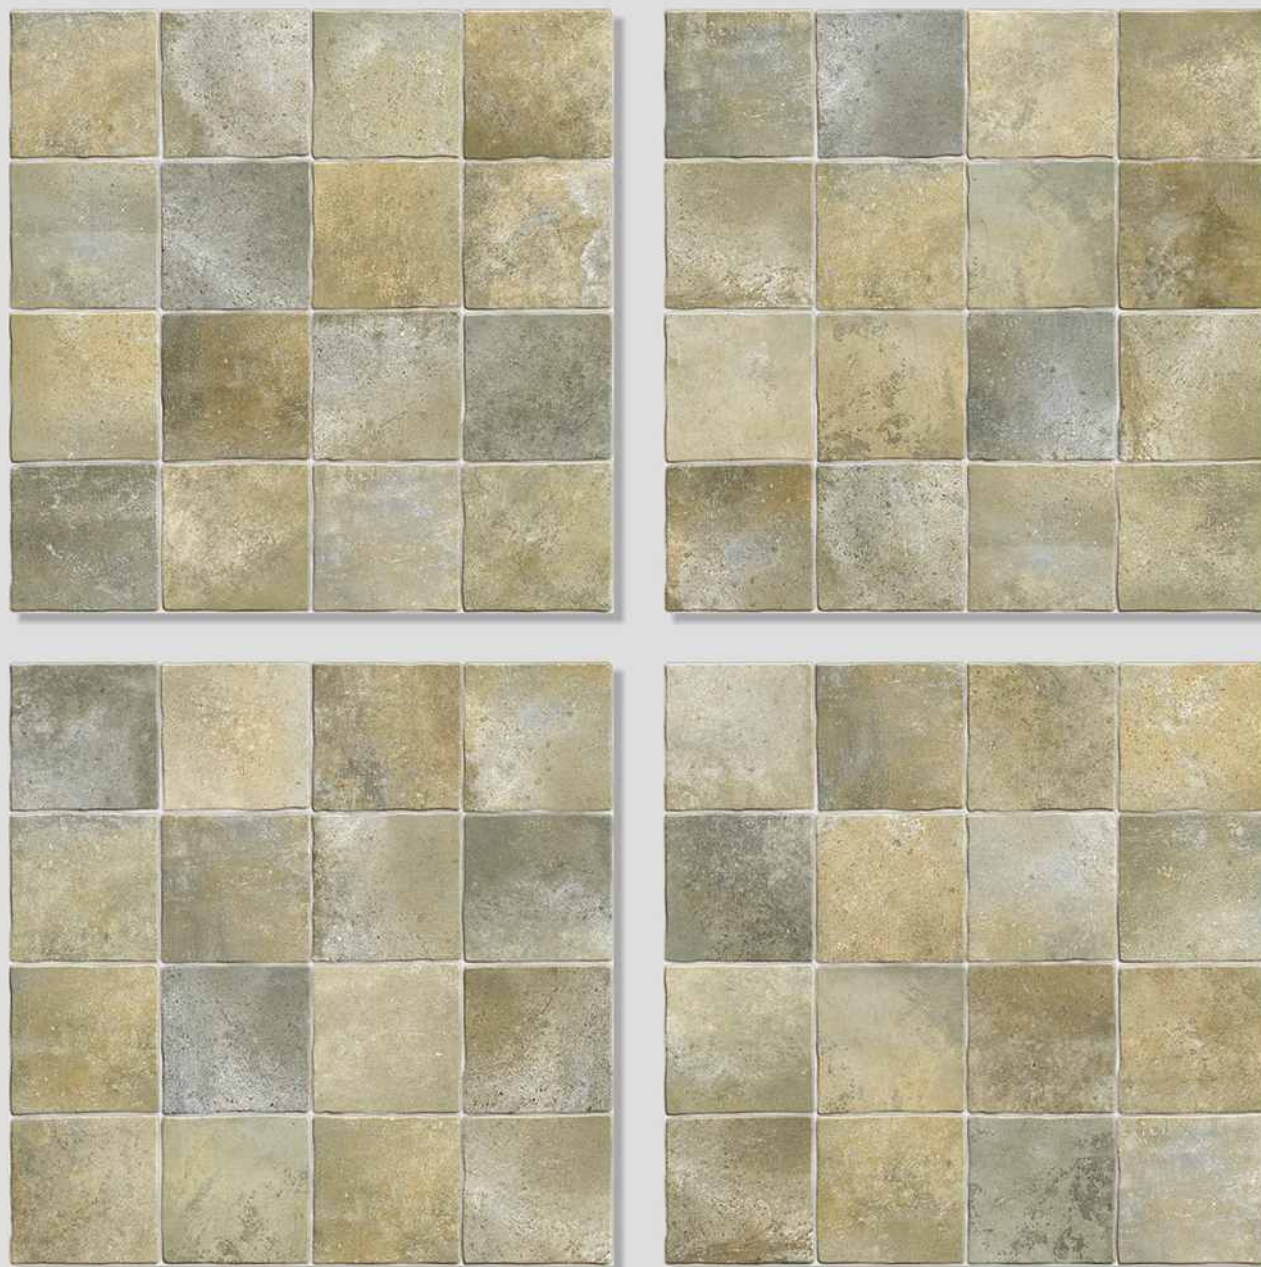

MATT
FINISH

ANTI SLIP
MATERIAL

Size
500x
500mm

Series
DUSTER

VERONICA

CERAMIC

DUSTER 01

WITH
RANDOMS