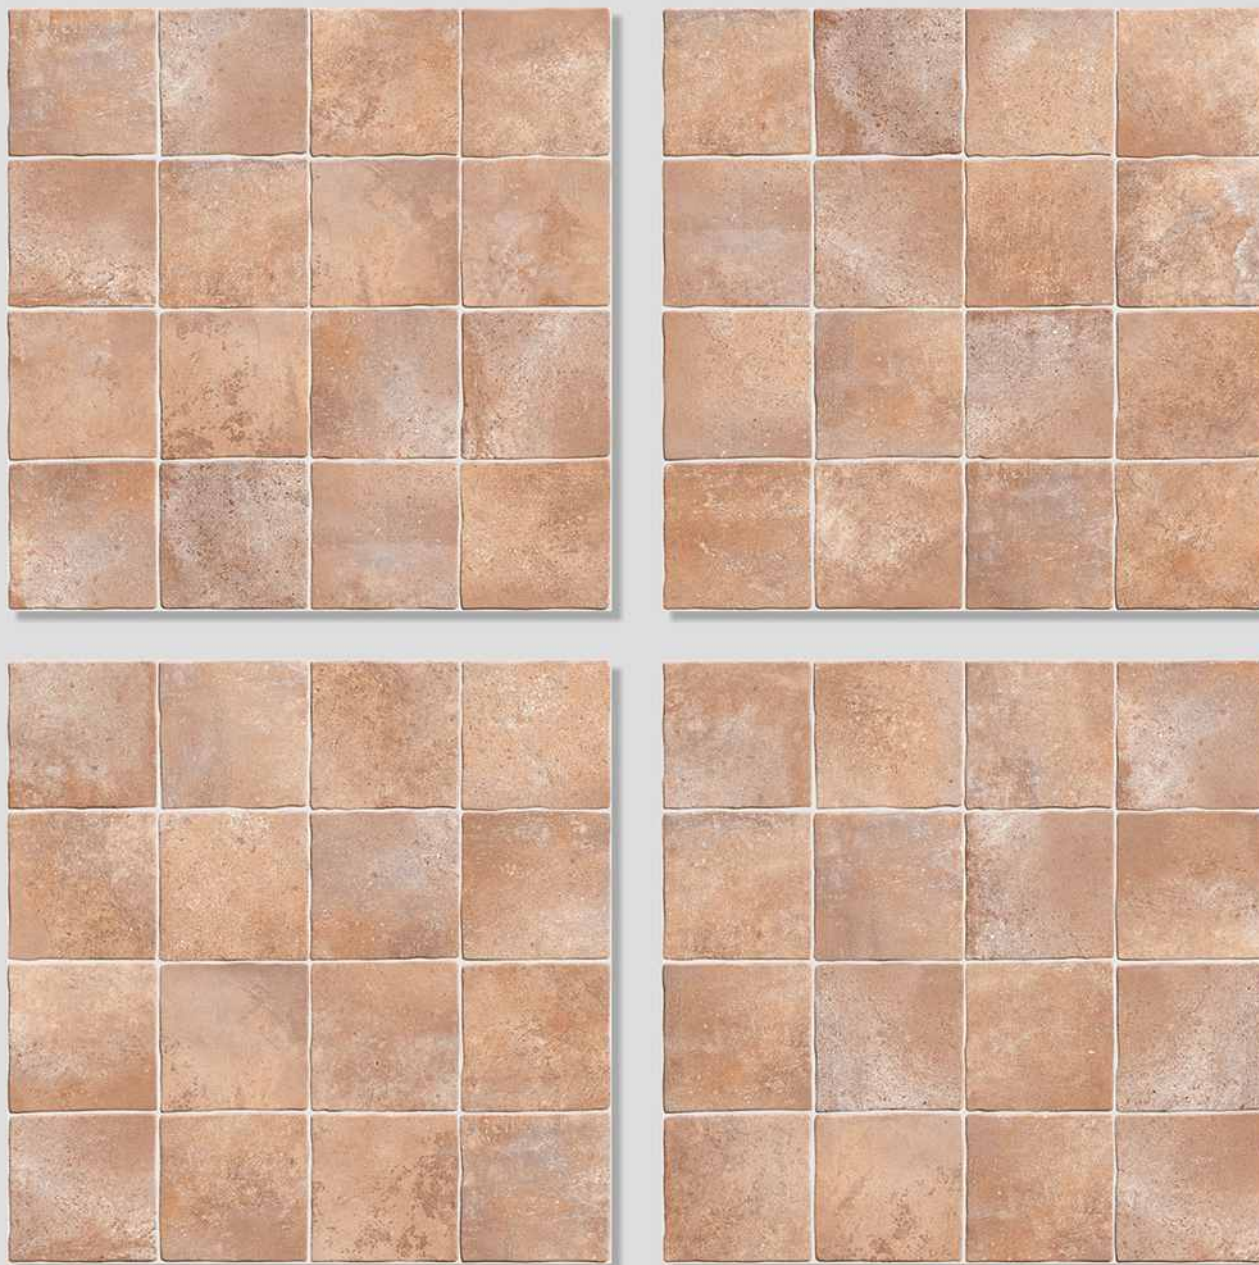

WITH
RANDOMS

PUNCH
DESIGNS

MATT
FINISH

ANTI-SLIP
MATERIAL

Size
500x
500mm

Series
DUSTER

VERONICA

CERAMIC