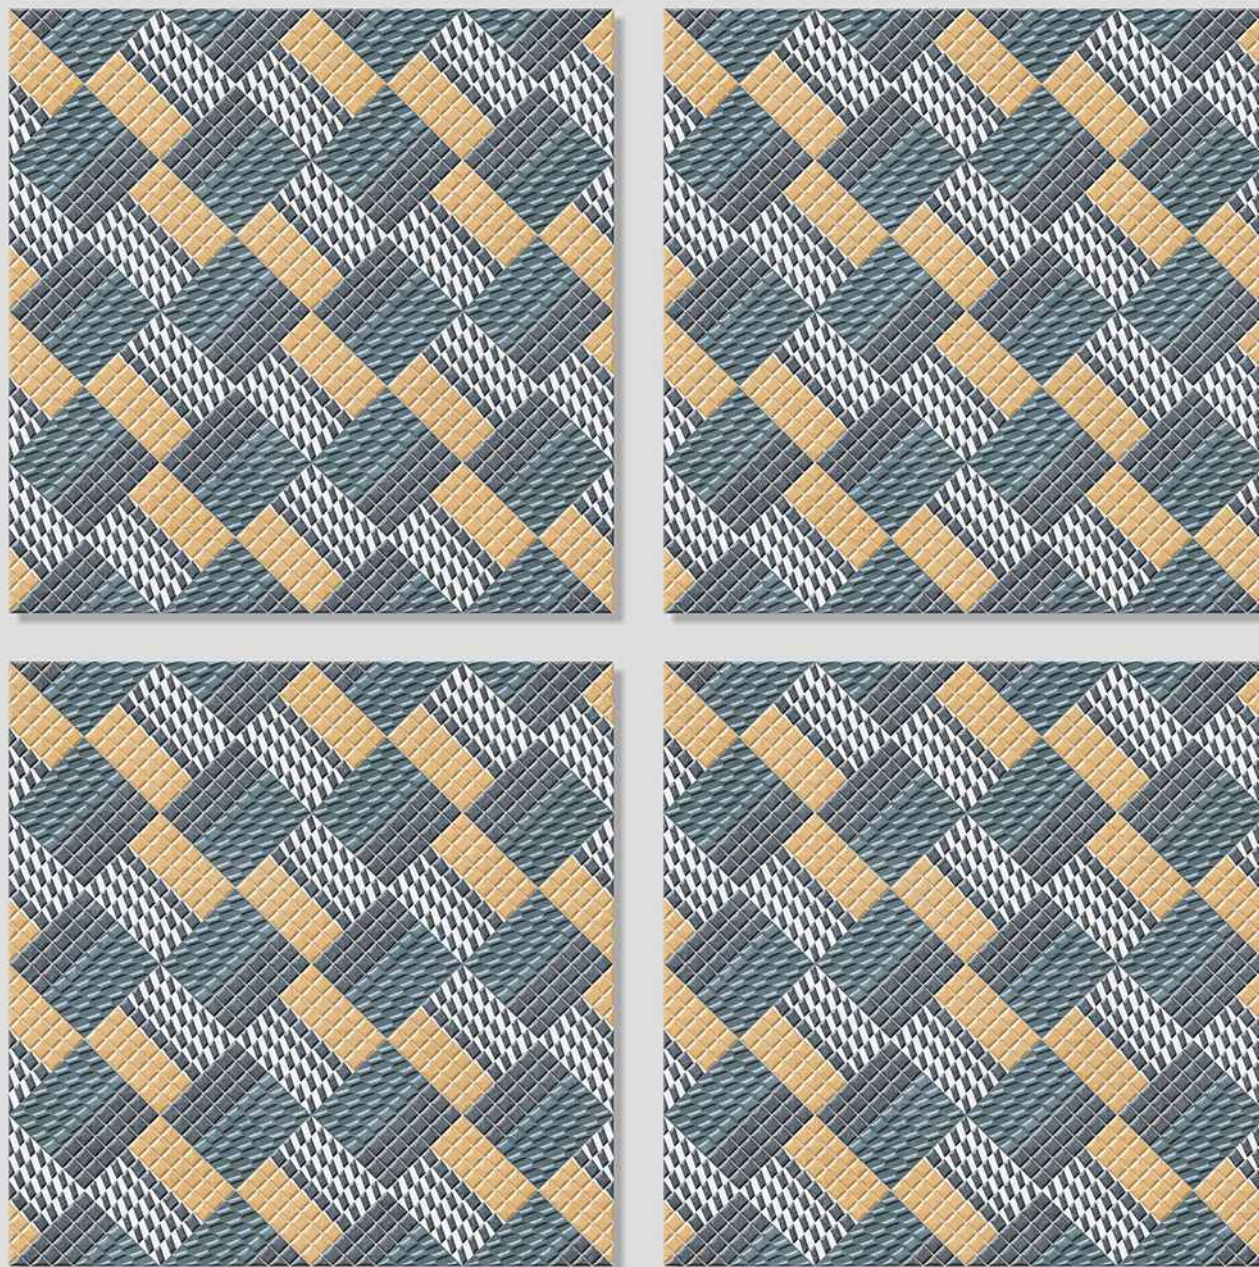

WITH
RANDOMS

PUNCH
DESIGNS

MATT
FINISH

ANTI-SLIP
MATERIAL

Size
500x
500mm

Series
FLORET

VERONICA

CERAMIC