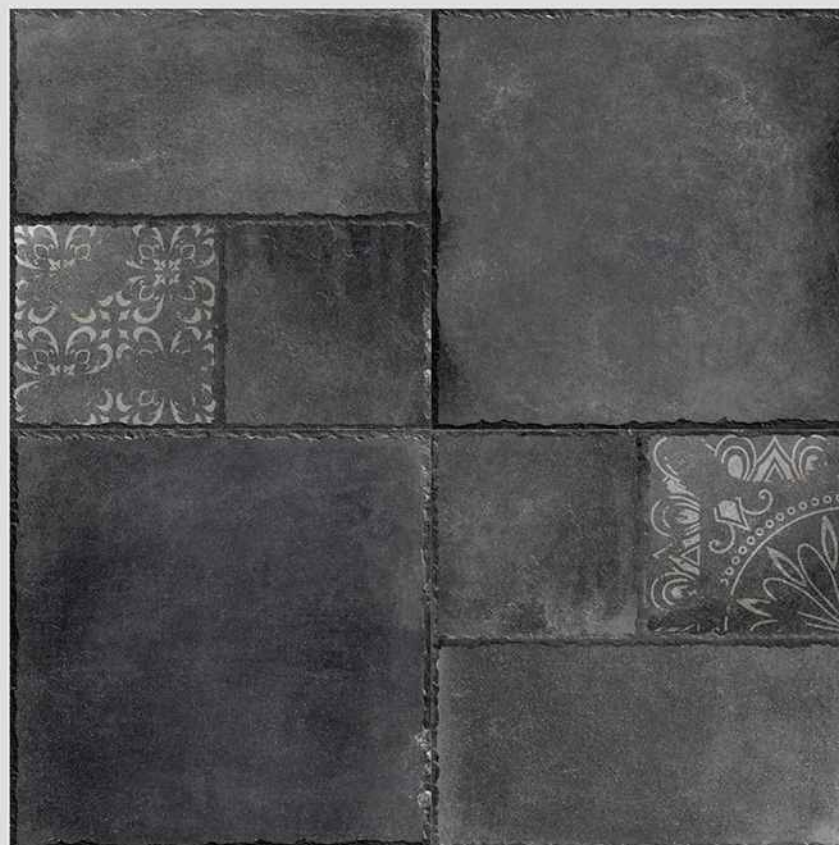

# VERONICA

CERAMIC

TONGASS 10  
RANDOM 08

TONGASS DECOR 10  
RANDOM 08

WITH  
RANDOMS

PUNCH  
DESIGNS

MATT  
FINISH

ANTI-SLIP  
MATERIAL