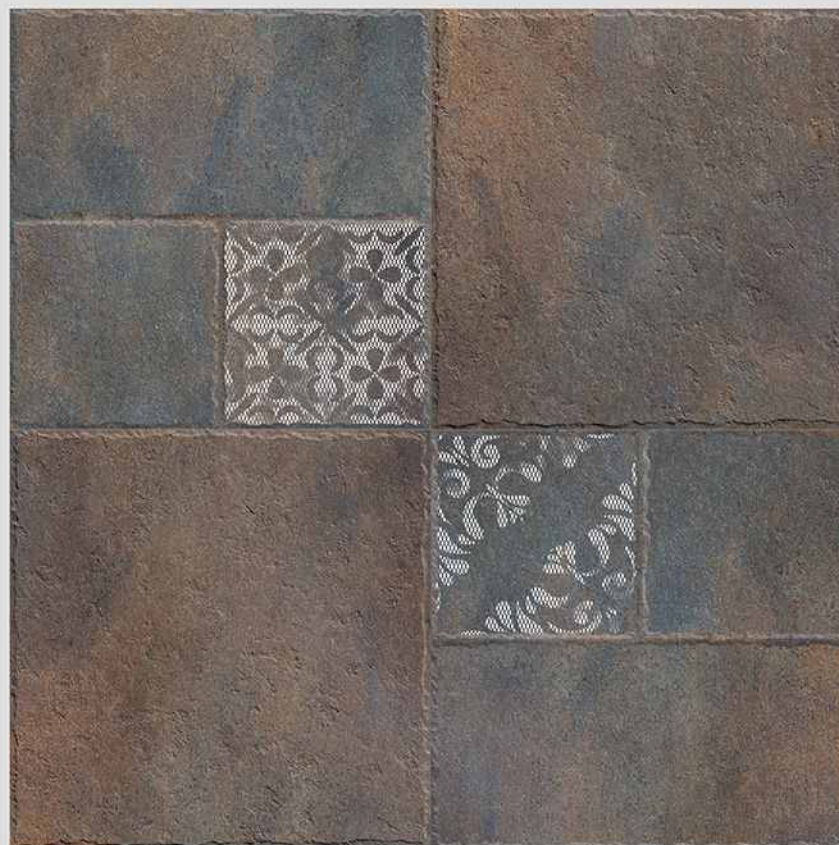

# VERONICA

CERAMIC

TONGASS 20  
RANDOM 04

TONGASS DECOR 20  
RANDOM 04

WITH  
RANDOMS

PUNCH  
DESIGNS

MATT  
FINISH

ANTI-SLIP  
MATERIAL