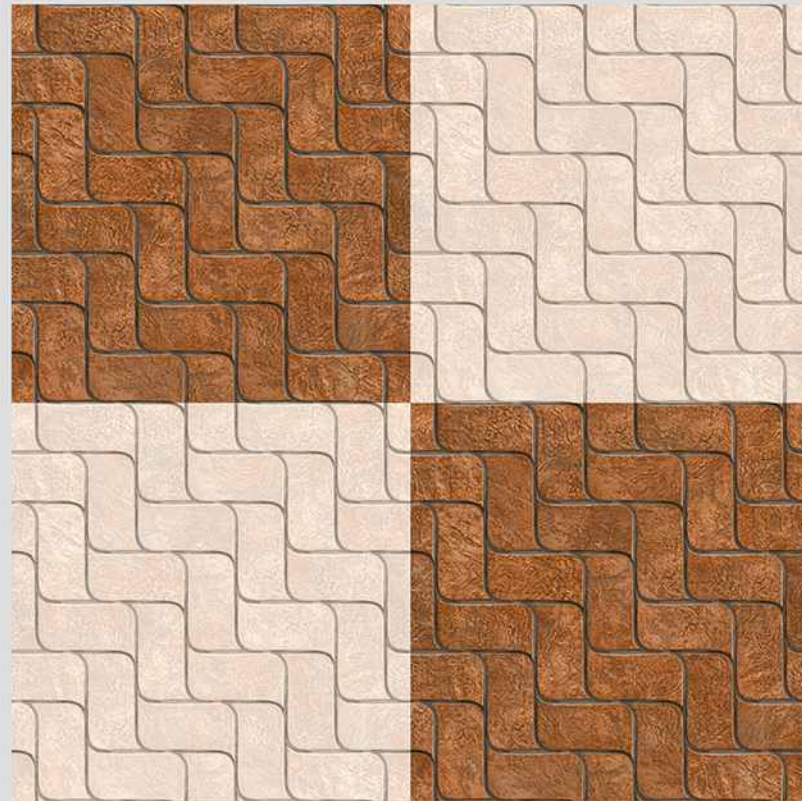

# VERONICA

CERAMIC

MARSTON 16 LT

MARSTON 16 DK

Size  
500x  
500mm

Series  
MARSTON