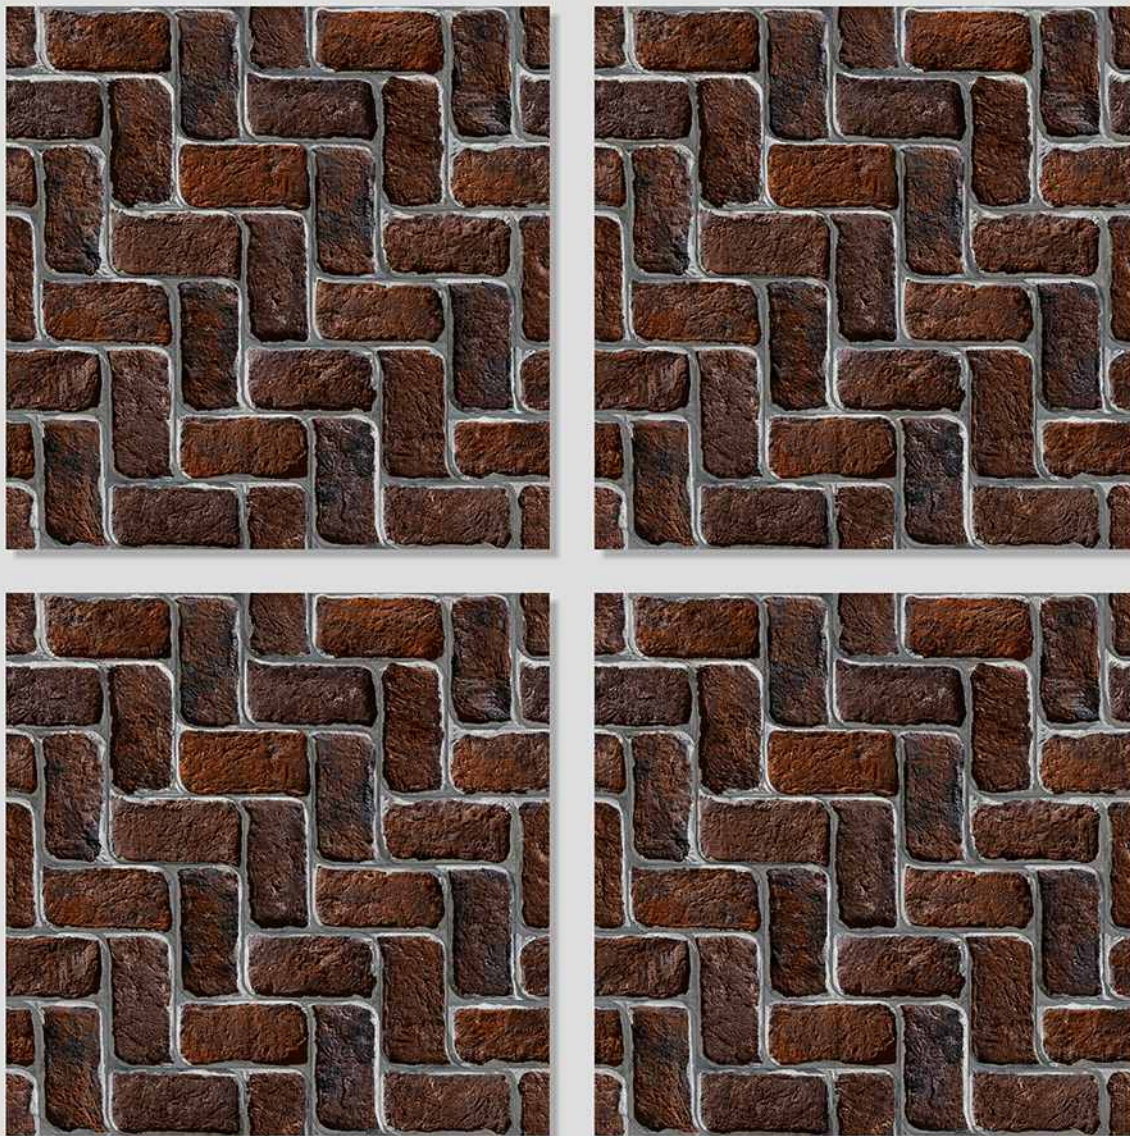

Size
500x
500mm

Series
MARSTON

VERONICA

CERAMIC

MARSTON 21