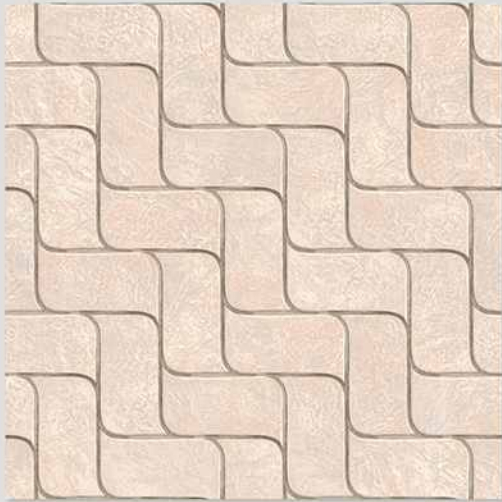

Size
500x
500mm

Series
MARSTON

VERONICA

CERAMIC

MARSTON 16 LT