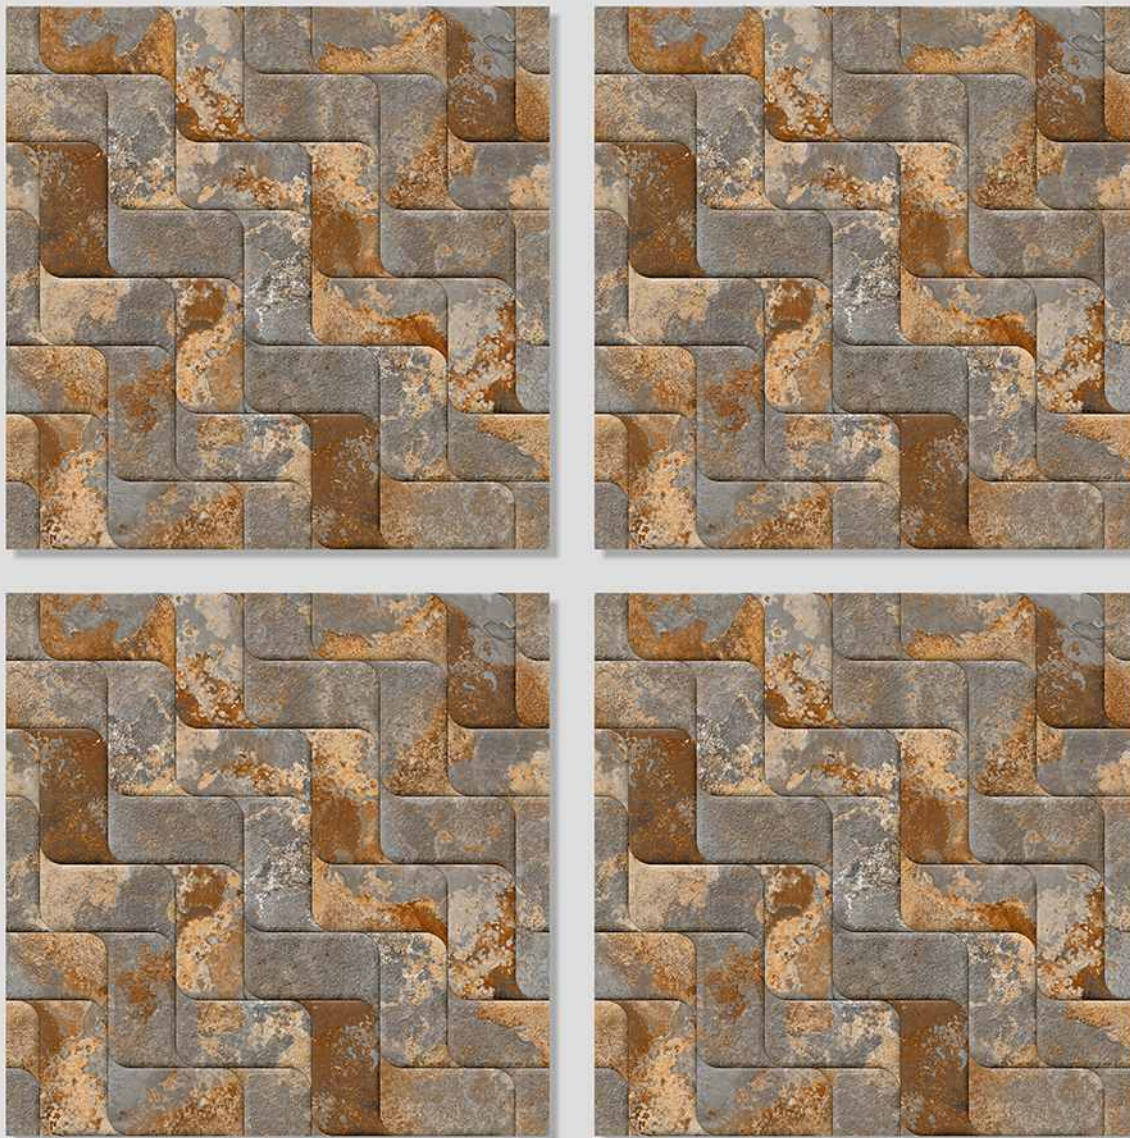

Size
500x
500mm

Series
MARSTON

VERONICA

CERAMIC

MARSTON 11

WITH
RANDOMS

PUNCH
DESIGNS

MATT
FINISH

ANTI SLIP
MATERIAL