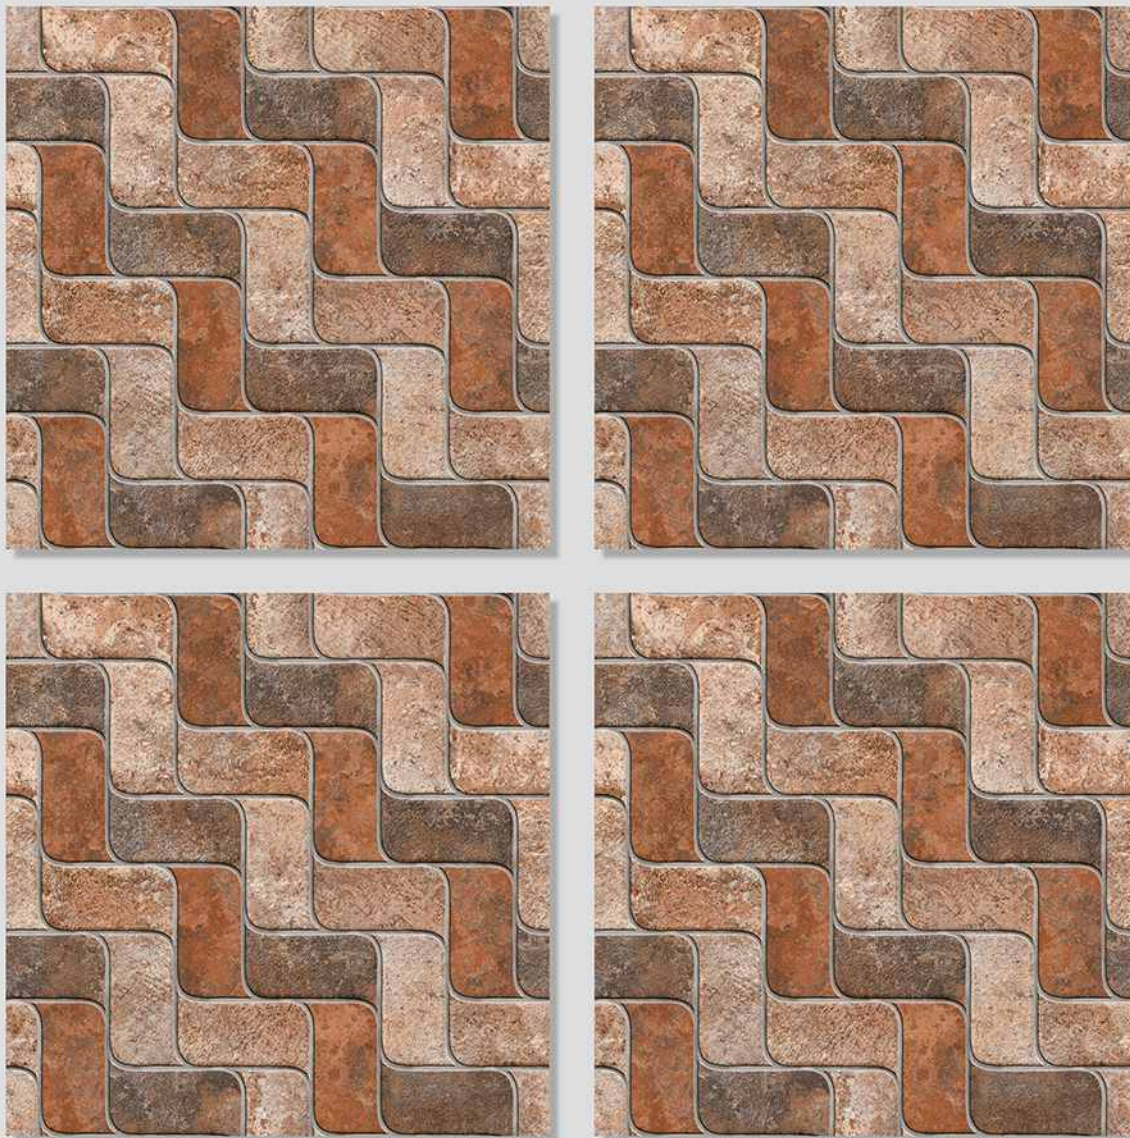

Size
500x
500mm

Series
MARSTON

VERONICA

CERAMIC

MARSTON 17

WITH
RANDOMS

PUNCH
DESIGNS

MATT
FINISH

ANTI SLIP
MATERIAL