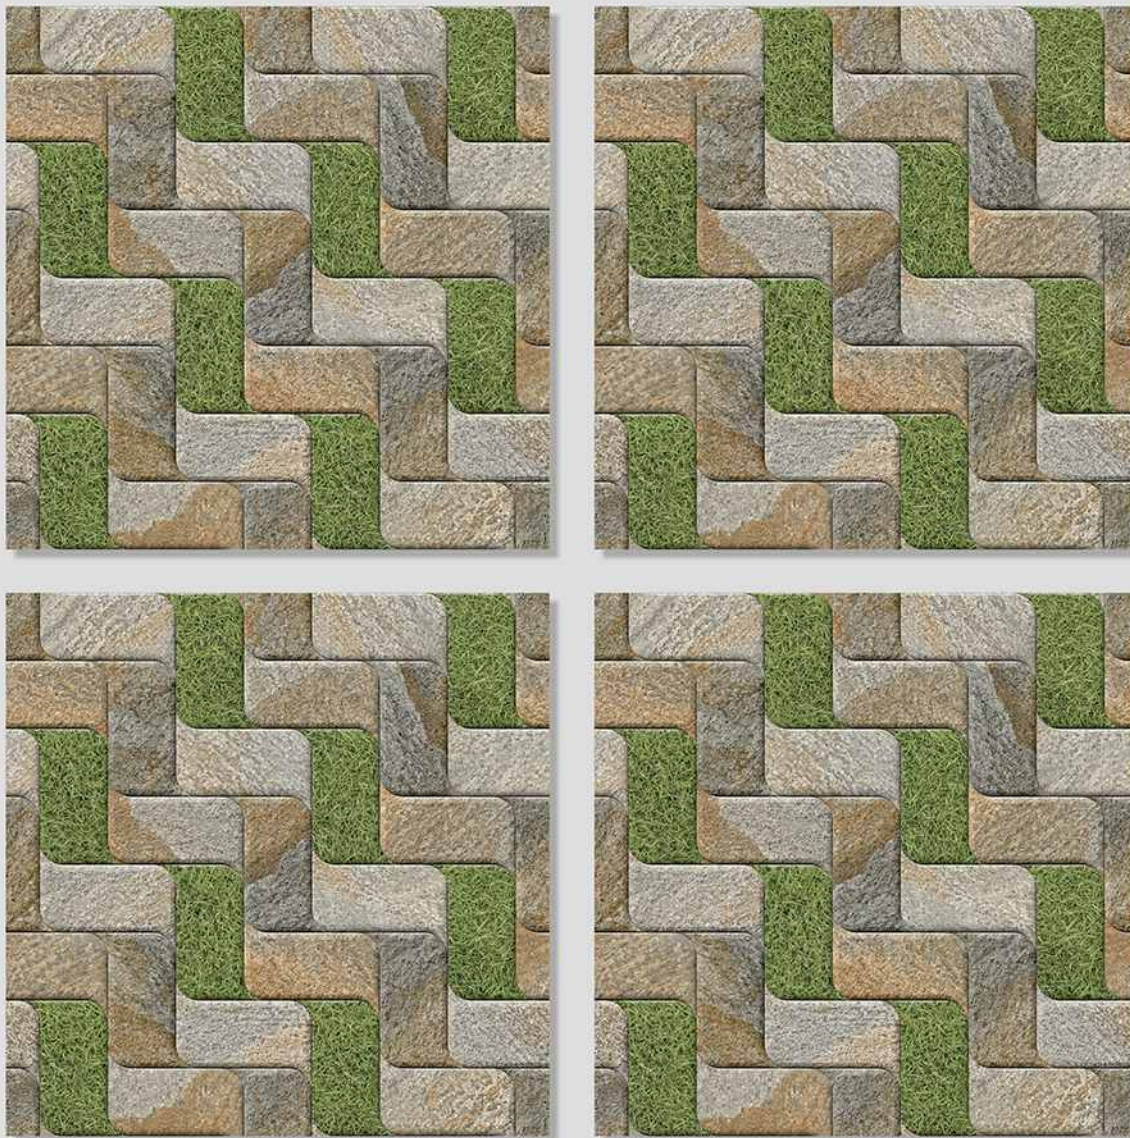

Size
500x
500mm

Series
MARSTON

VERONICA

CERAMIC

MARSTON 07

WITH
RANDOMS

PUNCH
DESIGNS

MATT
FINISH

ANTI-SLIP
MATERIAL