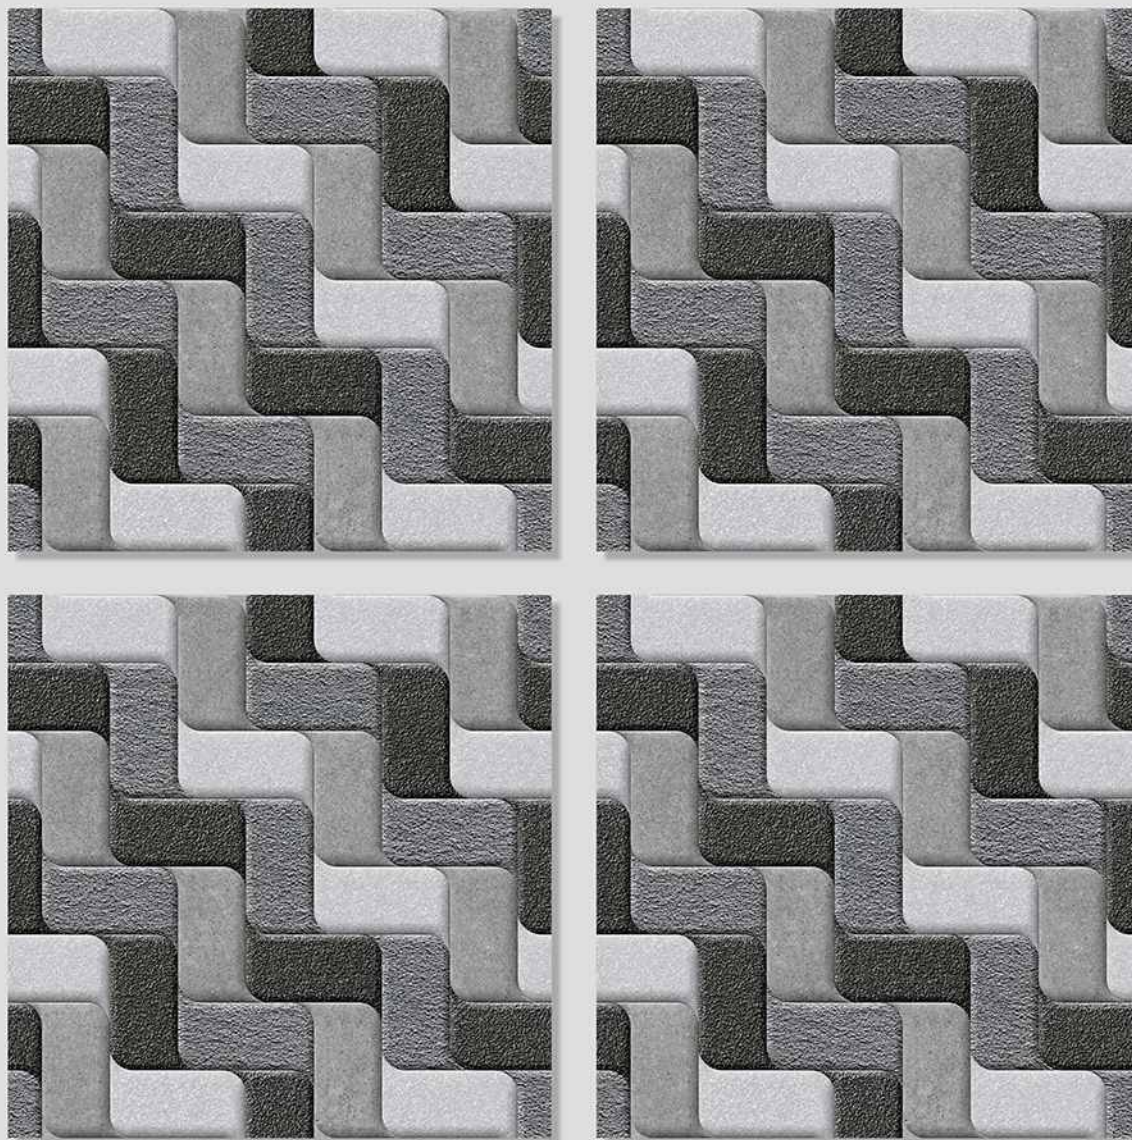

Size
500x
500mm

Series
MARSTON

VERONICA

CERAMIC

MARSTON 06