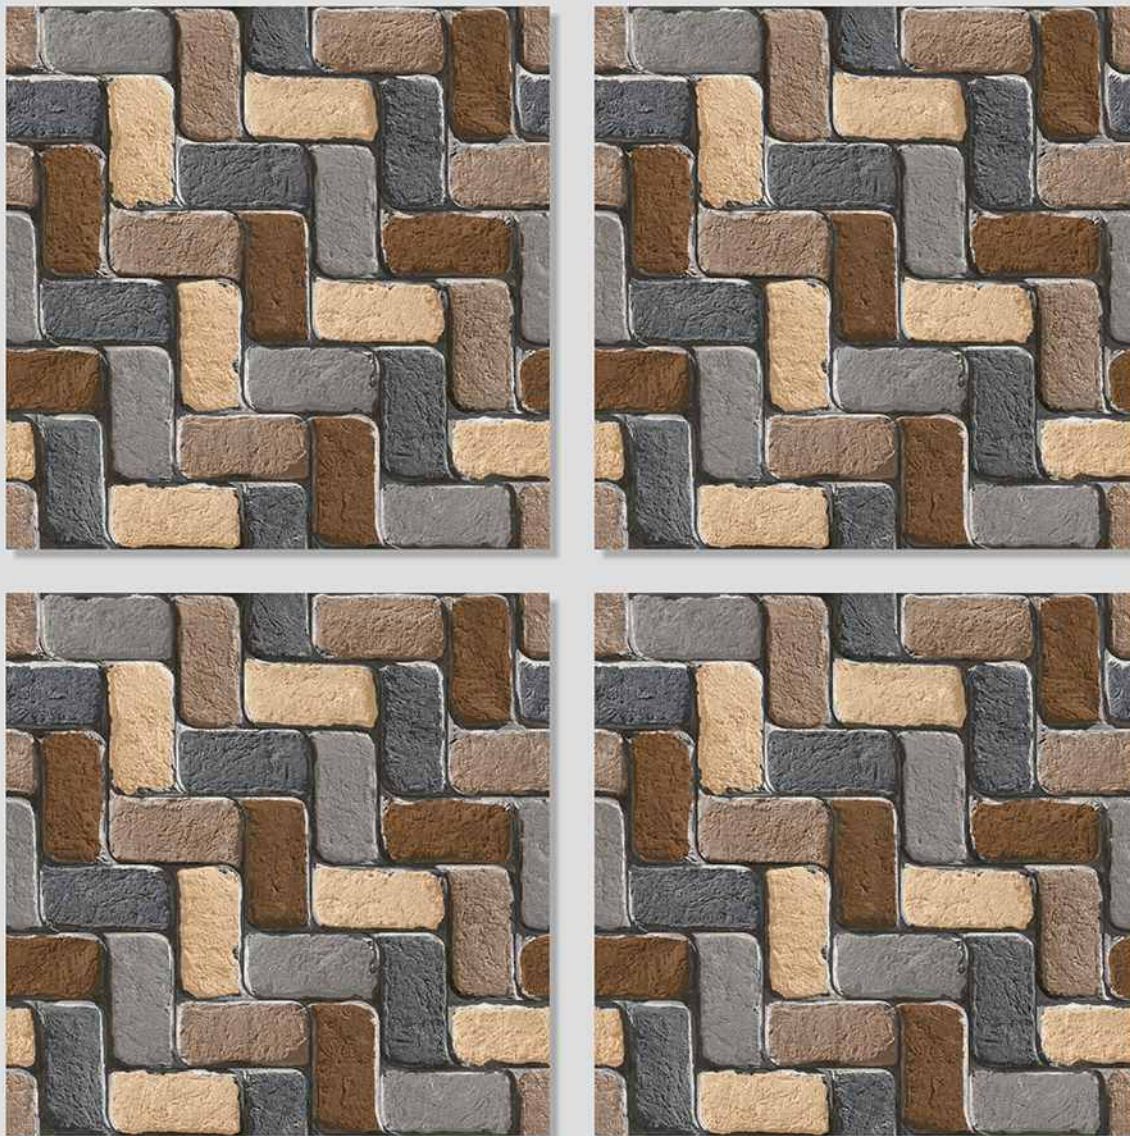

Size
500x
500mm

Series
MARSTON

VERONICA

CERAMIC

MARSTON 18

WITH
RANDOMS

PUNCH
DESIGNS

MATT
FINISH

ANTI SLIP
MATERIAL