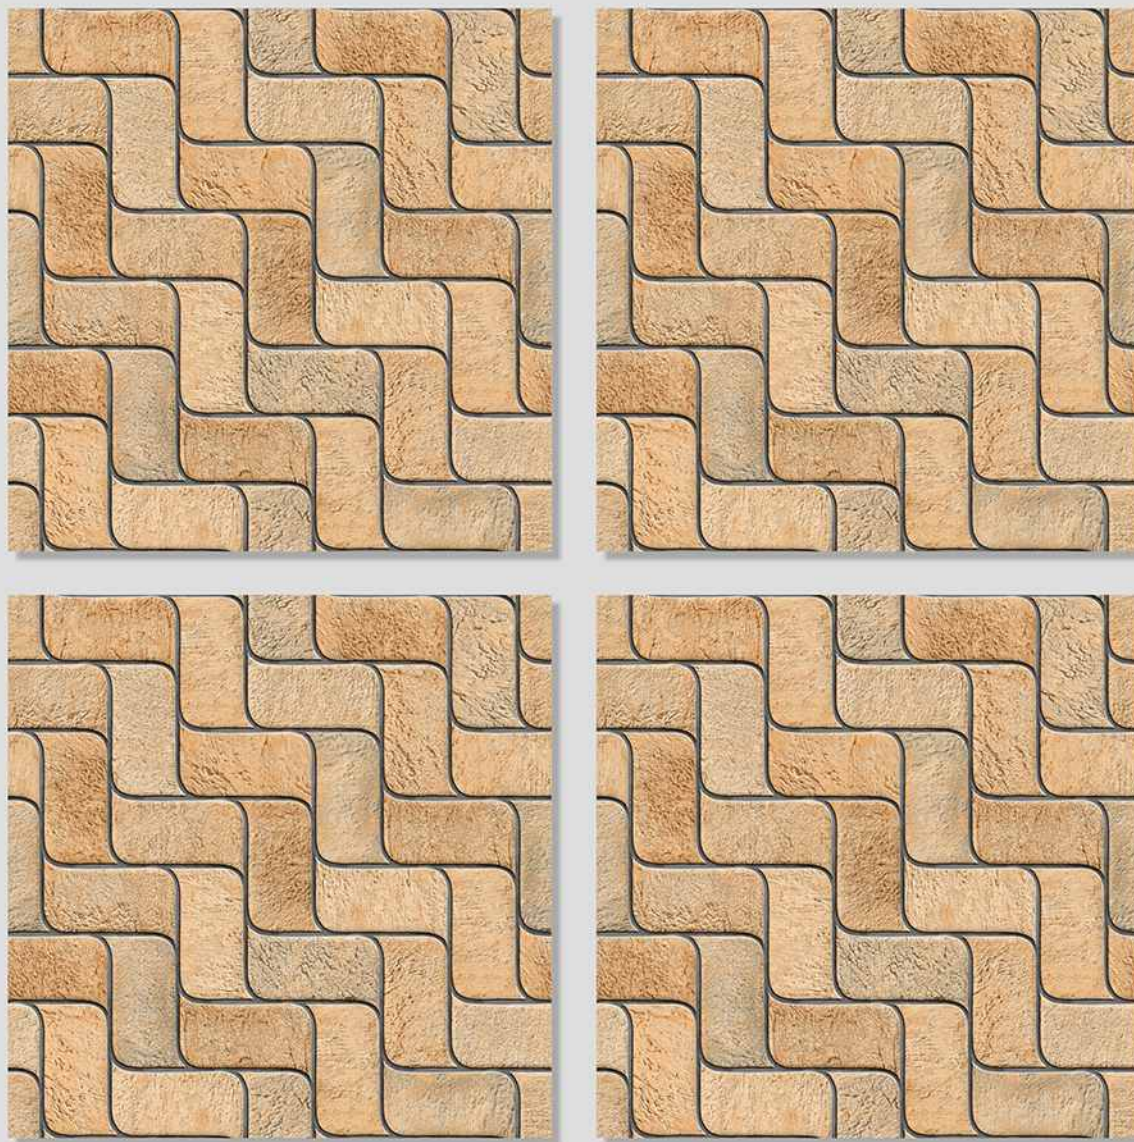

Size
500x
500mm

Series
MARSTON

VERONICA

CERAMIC

MARSTON 03