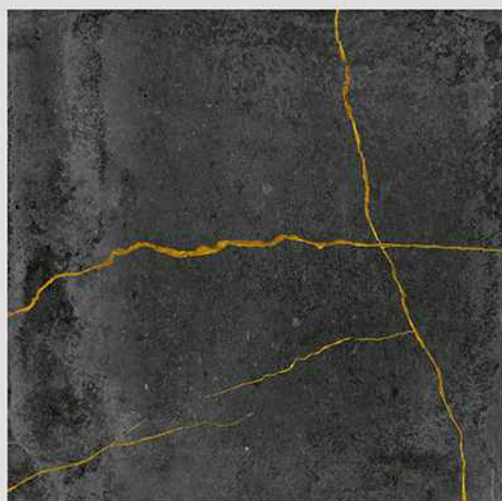

MARSTON 12 DK
RANDOM 06