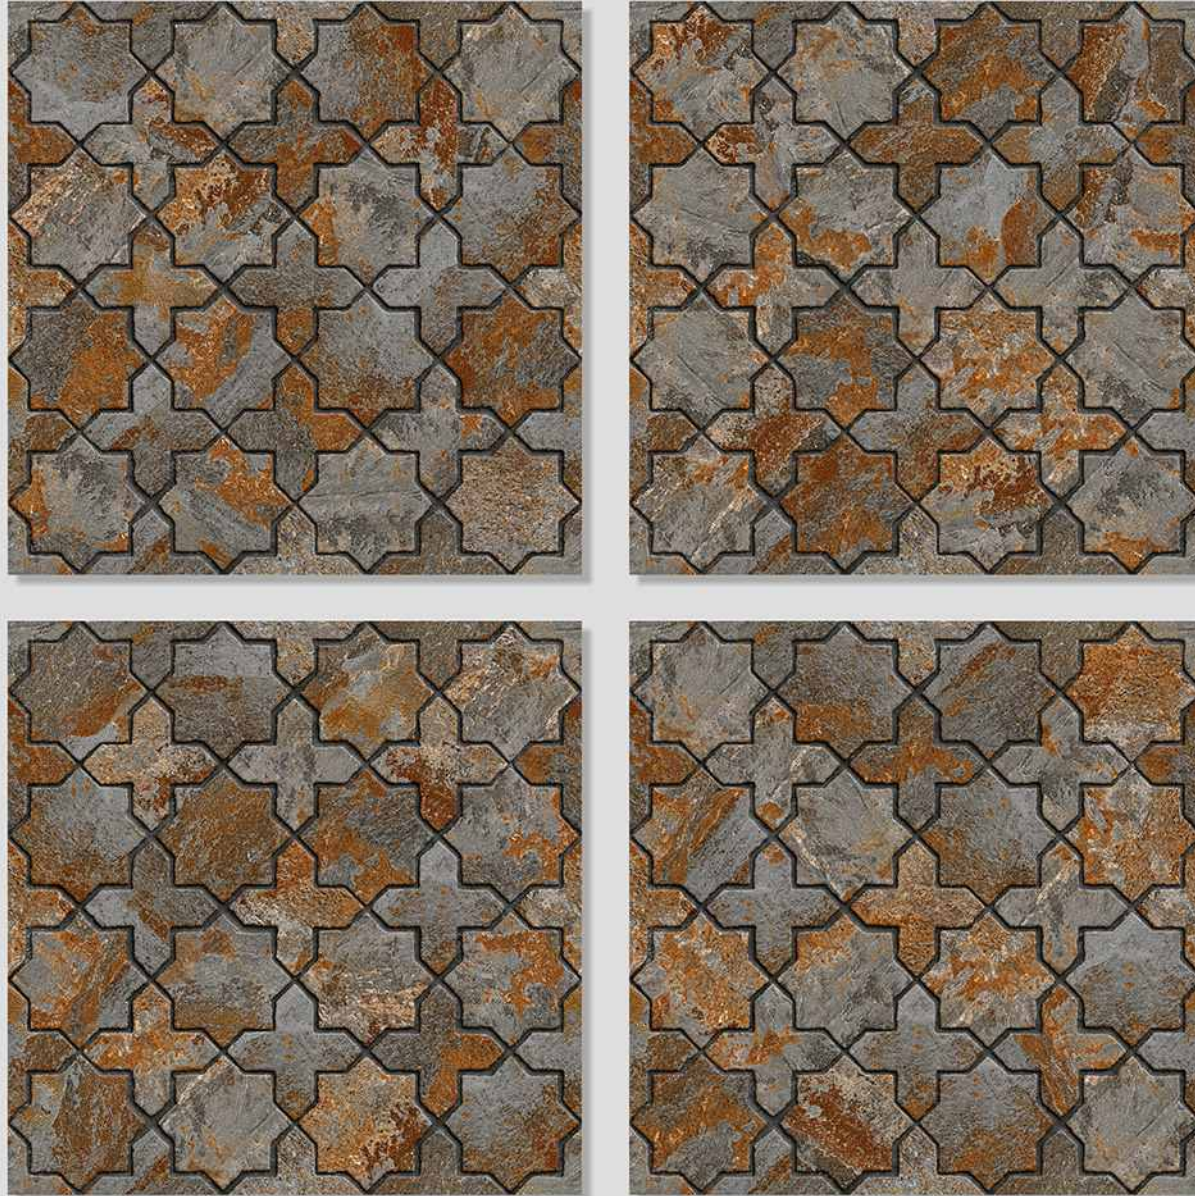

PUNCH
DESIGNS

MATT
FINISH

ANTI-SLIP
MATERIAL

Size
500x
500mm

Series
CIBOLA

VERONICA

CERAMIC

CIBOLA 13