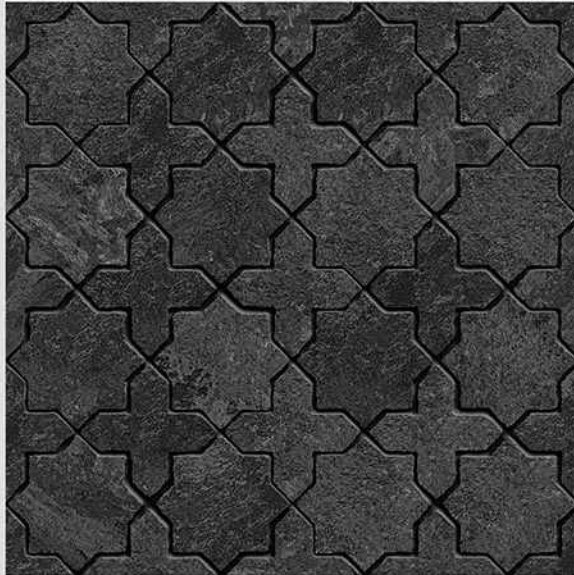

Size
500x
500mm

Series
CIBOLA

VERONICA

CERAMIC

CIBOLA 07

WITH
RANDOMS

PUNCH
DESIGNS

MATT
FINISH

ANTISLIP
MATERIAL