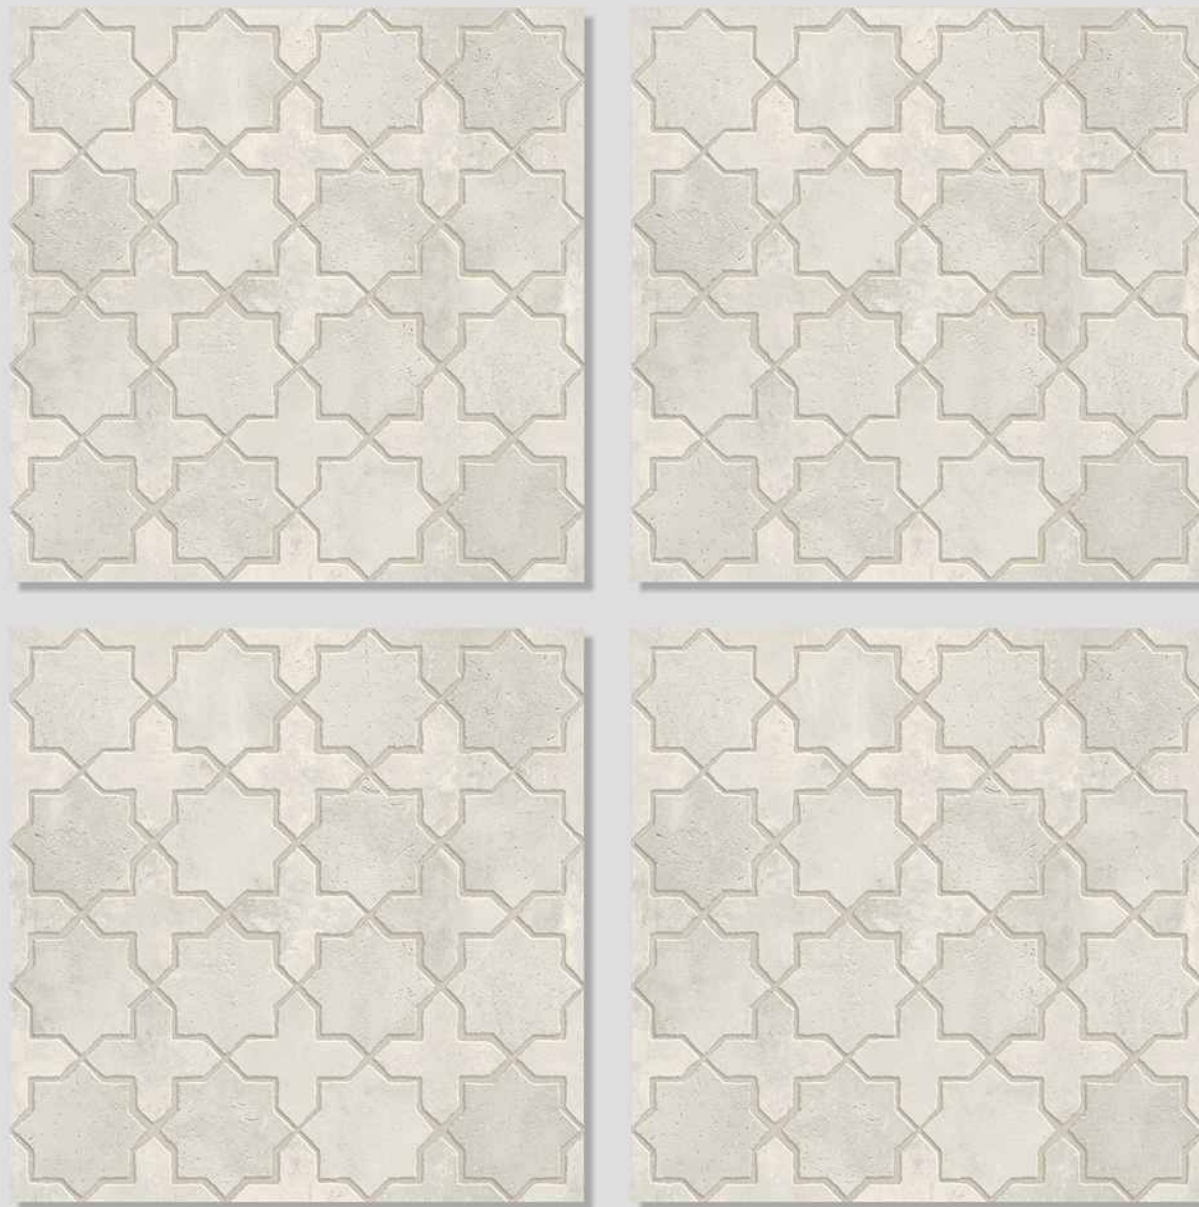

Size
500x
500mm

Series
CIBOLA

VERONICA

CERAMIC

CIBOLA 09

WITH
RANDOMS

PUNCH
DESIGNS

MATT
FINISH

ANTI-SLIP
MATERIAL