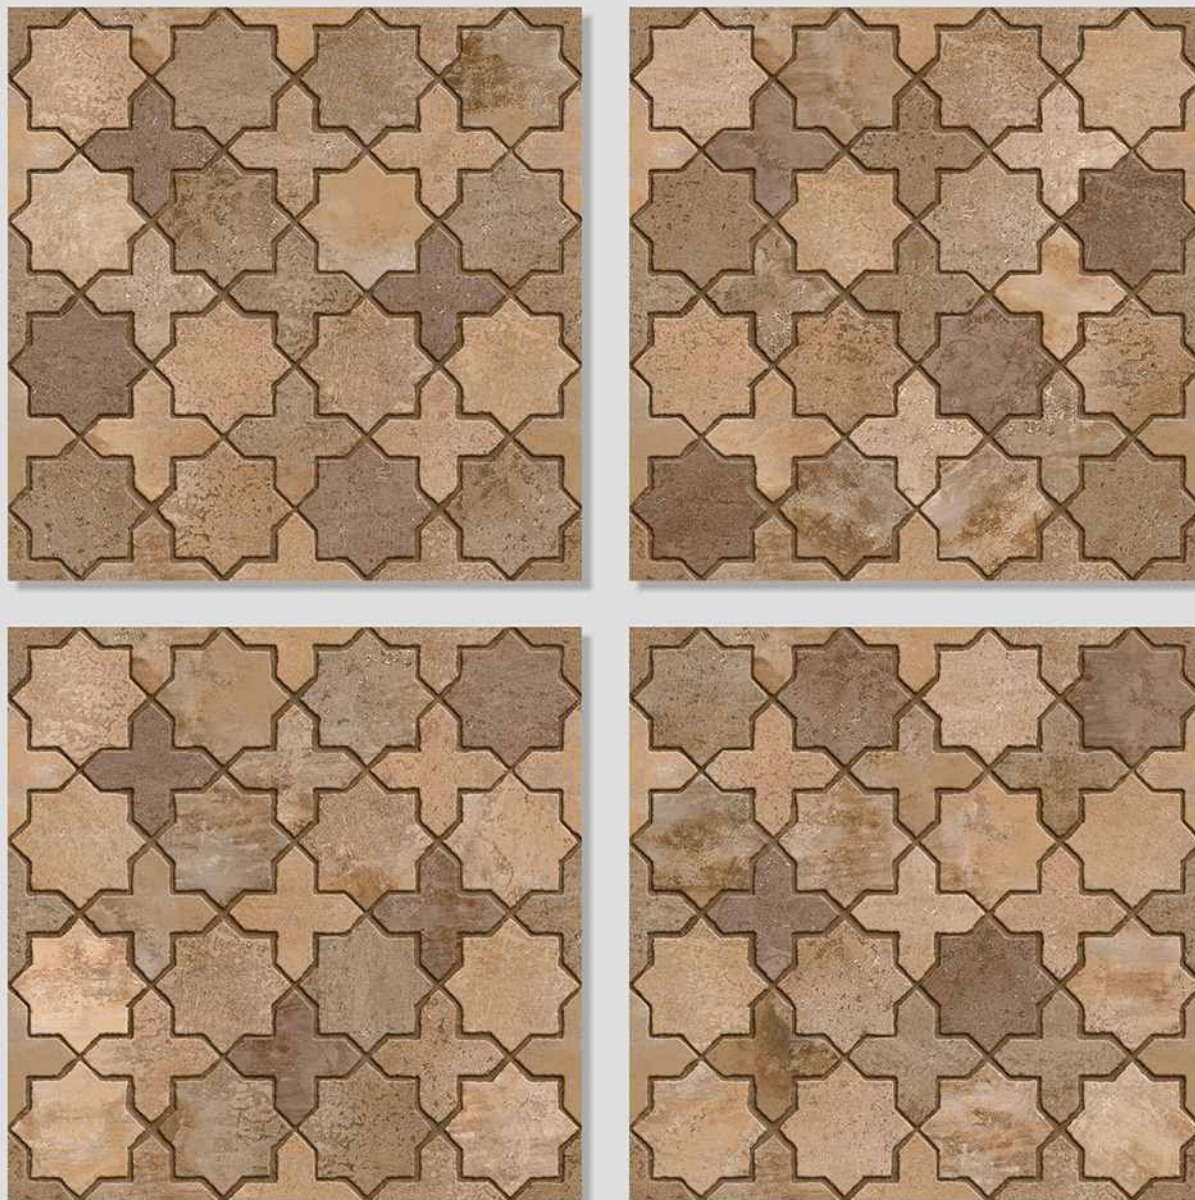

MATT
FINISH

ANTISLIP
MATERIAL

Size
500x
500mm

Series
CIBOLA

VERONICA

CERAMIC

CIBOLA 12

WITH
RANDOMS