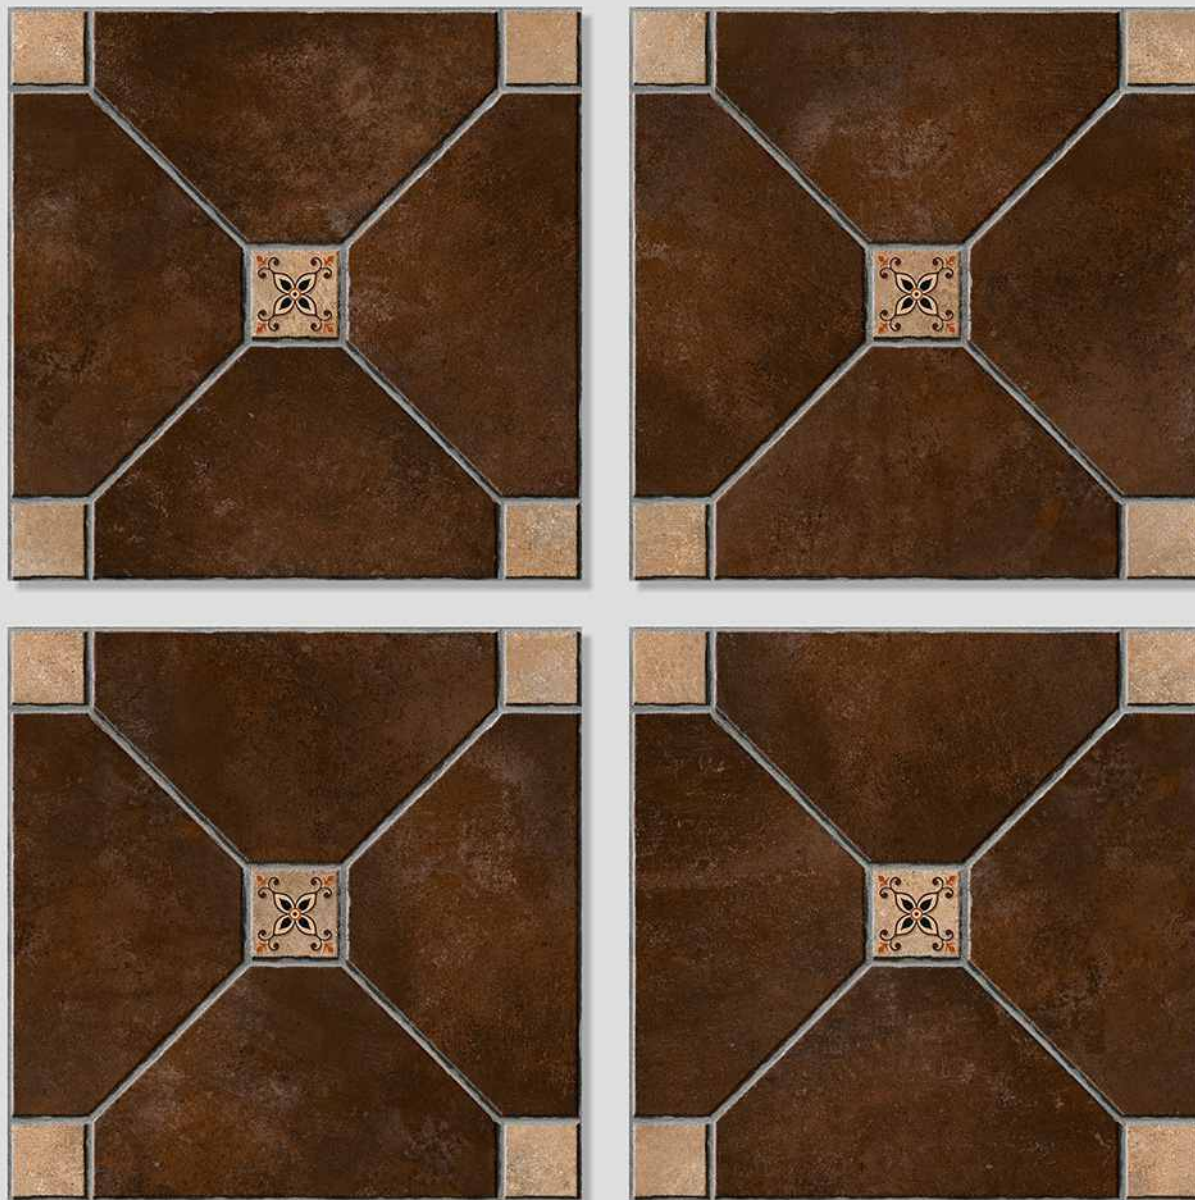

PUNCH
DESIGNS

MATT
FINISH

ANTI-SLIP
MATERIAL

Size
500x
500mm

Series
MOZATO

VERONICA

CERAMIC

MOZATO 07