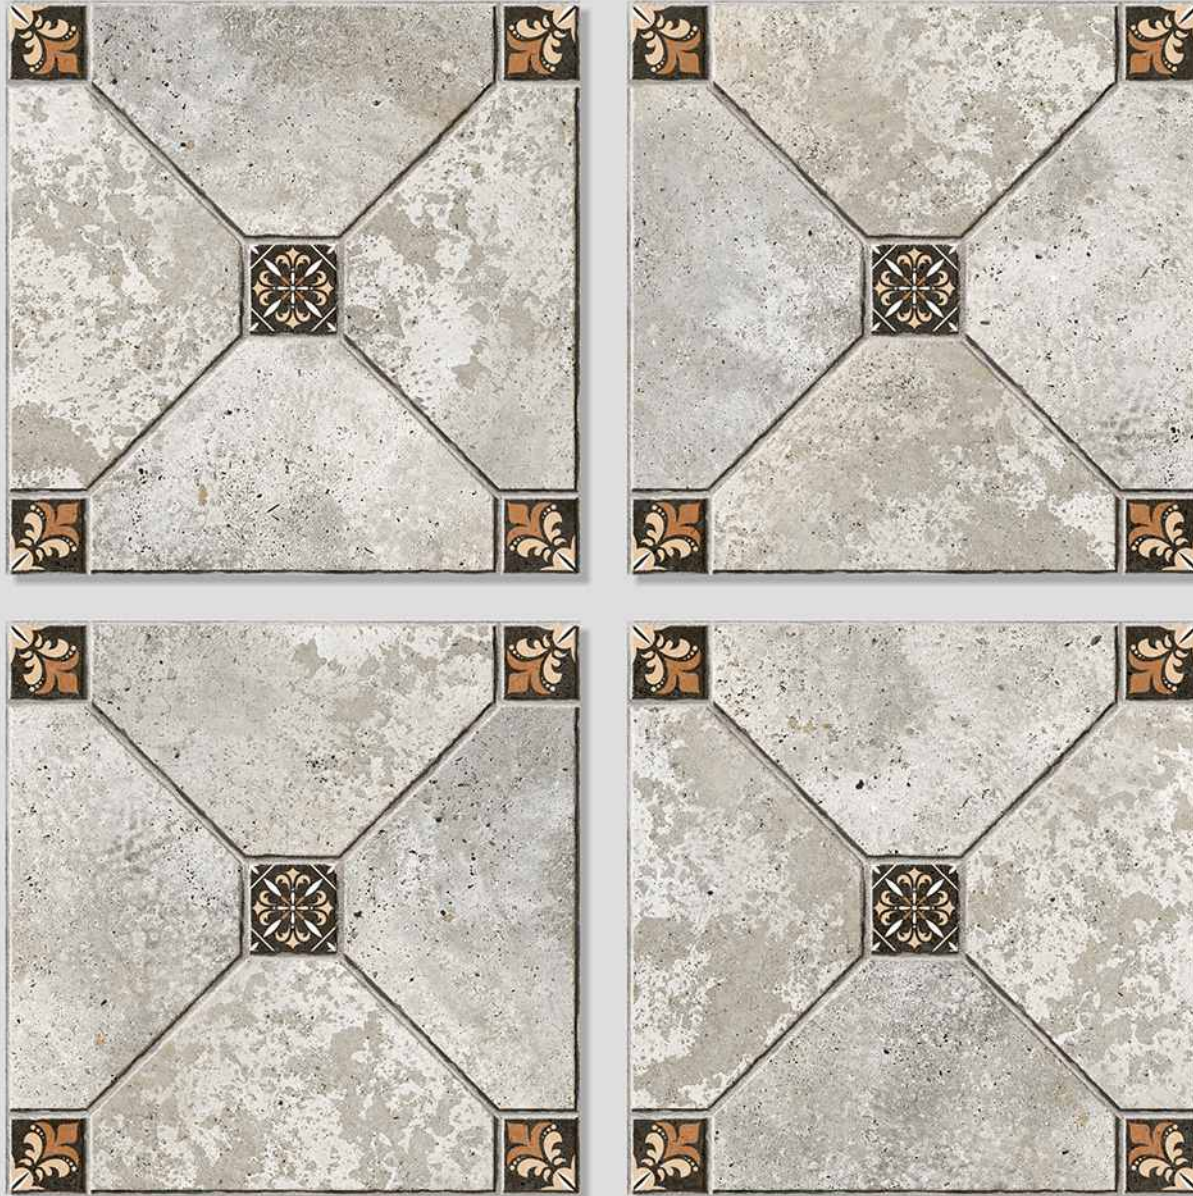

Size
500x
500mm

Series
MOZATO

VERONICA

CERAMIC

MOZATO 04

WITH
RANDOMS

PUNCH
DESIGNS

MATT
FINISH

ANTISLIP
MATERIAL