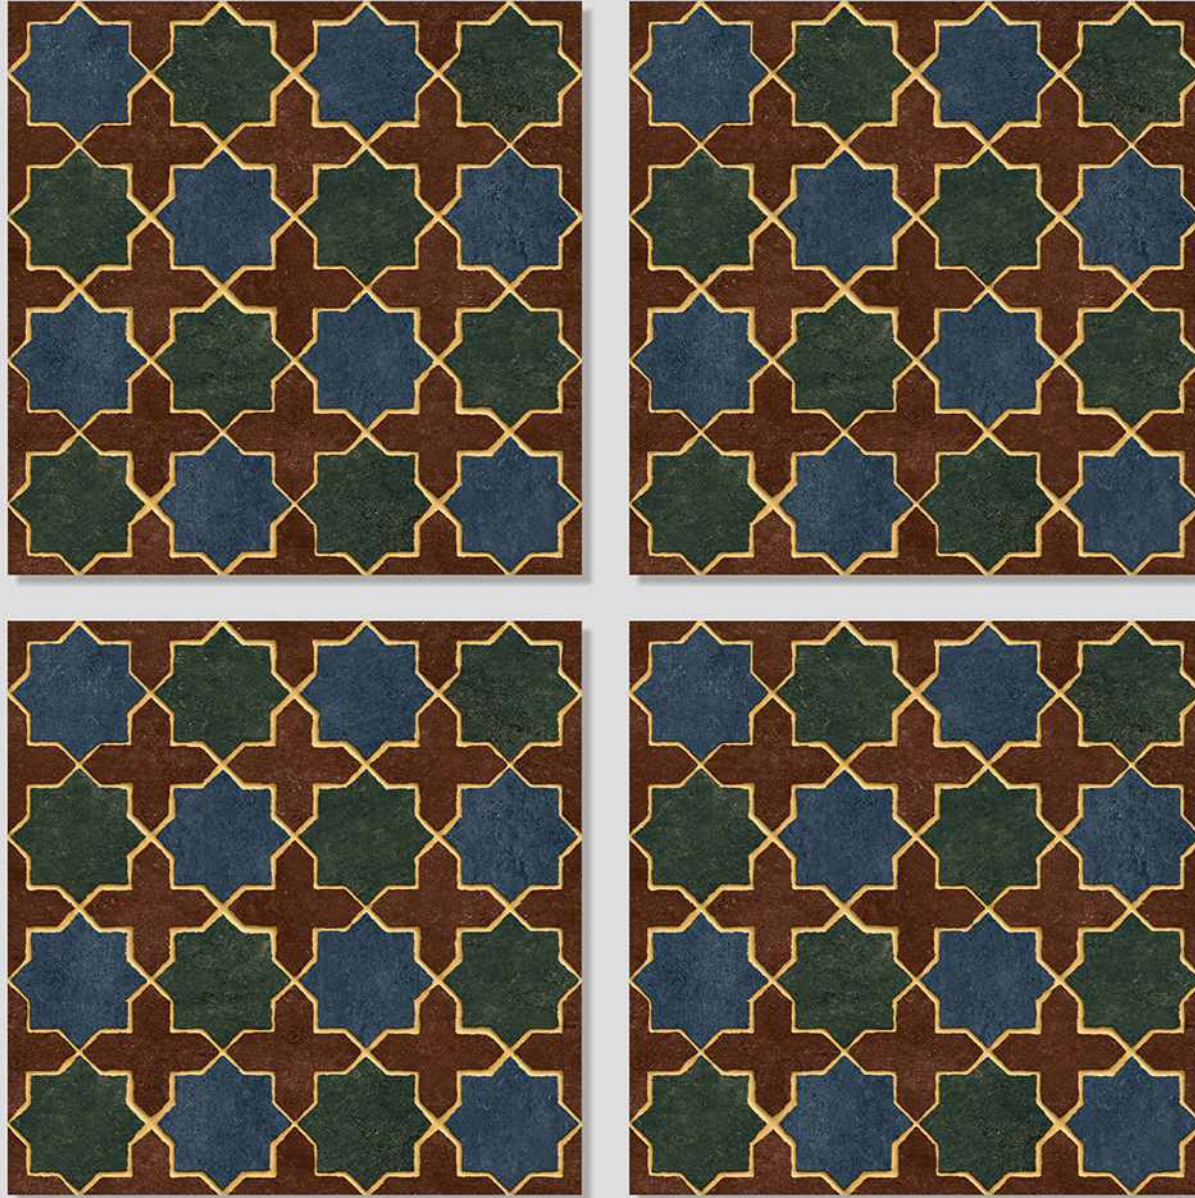

Size
500x
500mm

Series
CIBOLA

VERONICA

CERAMIC

CIBOLA 10

WITH
RANDOMS

PUNCH
DESIGNS

MATT
FINISH

ANTISLIP
MATERIAL