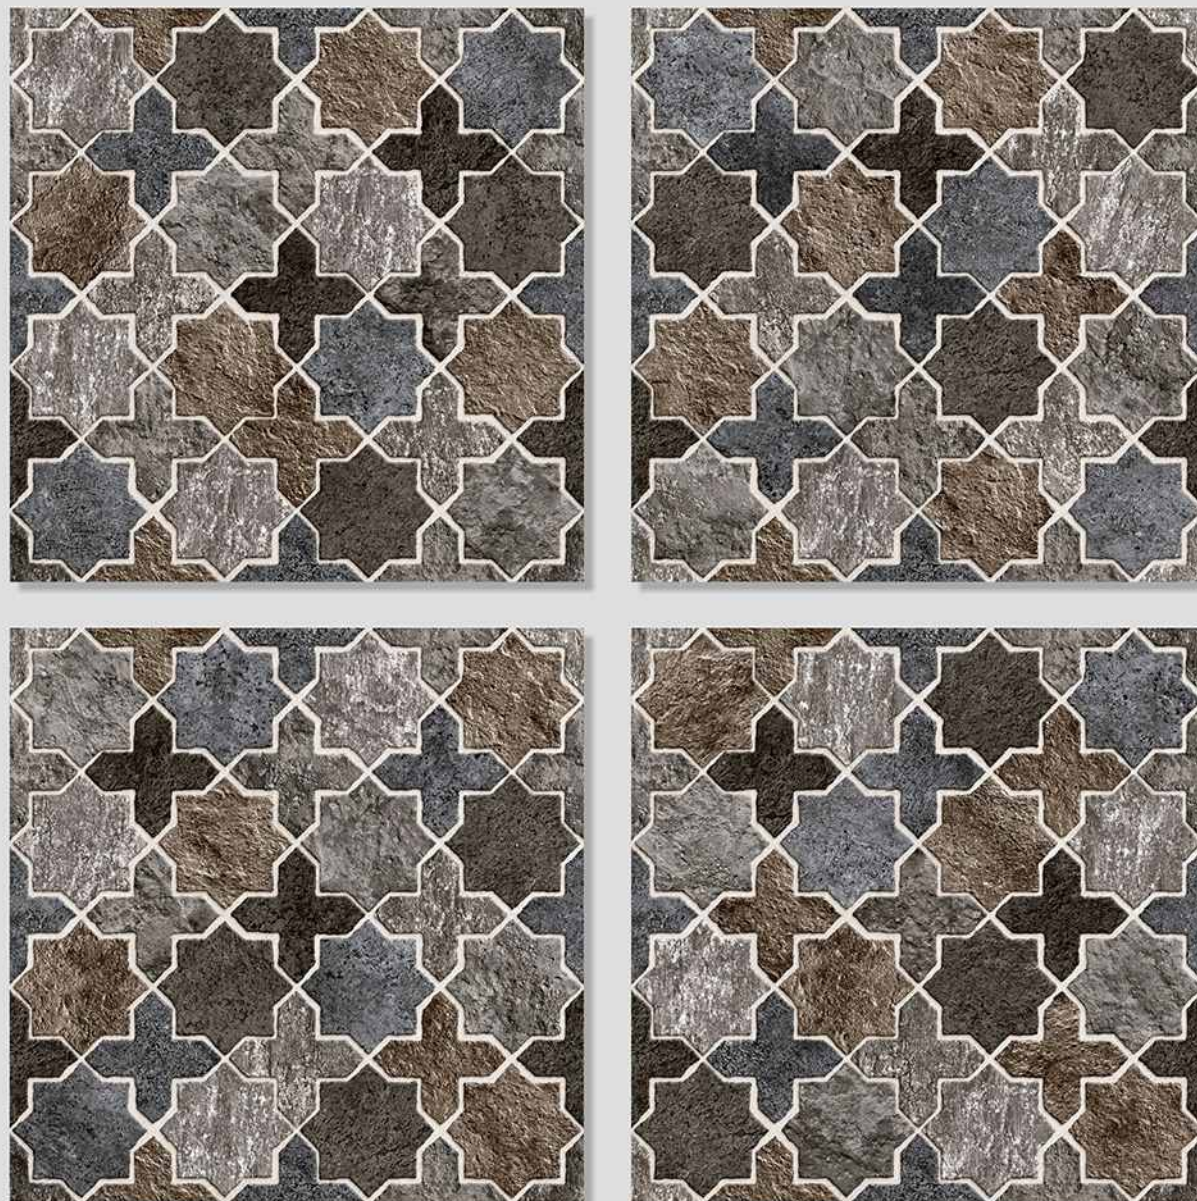

Size
500x
500mm

Series
CIBOLA

VERONICA

CERAMIC

CIBOLA 15

WITH
RANDOMS

PUNCH
DESIGNS

MATT
FINISH

ANTI-SLIP
MATERIAL