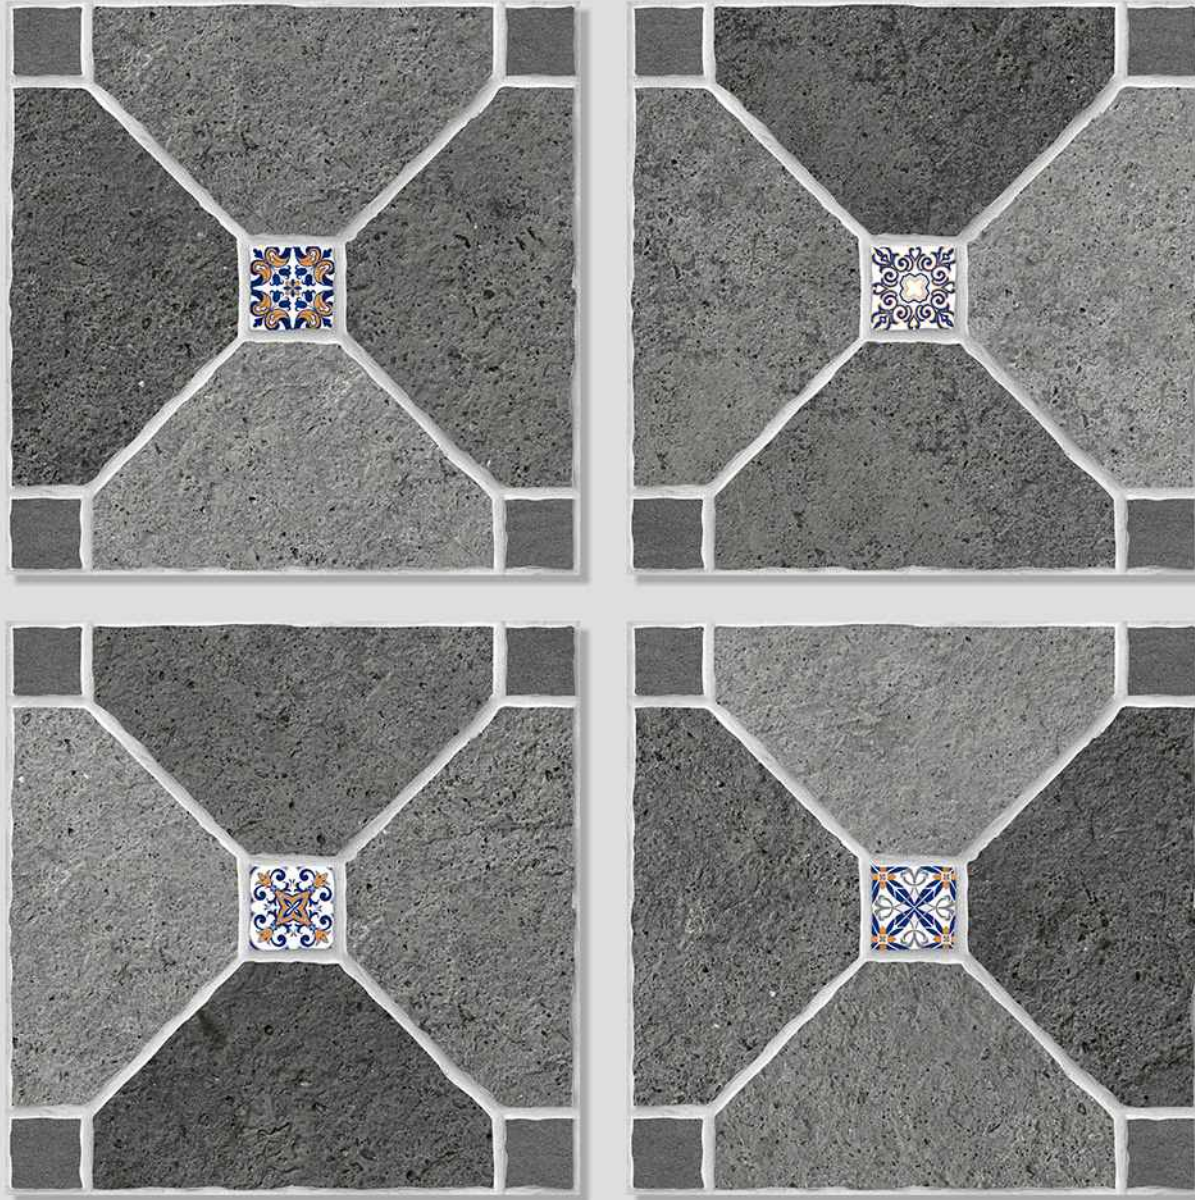

MOZATO 08

Size
500x
500mm

Series
MOZATO

VERONICA

CERAMIC

MOZATO 10

Size
500x
500mm

Series
MOZATO

VERONICA

CERAMIC

MOZATO 11

Size
500x
500mm

Series
MOZATO

VERONICA

CERAMIC

MOZATO 12

WITH
RANDOMS

PUNCH
DESIGNS

MATT
FINISH

ANTI-SLIP
MATERIAL

Size
500x
500mm

Series
MOZATO

VERONICA

CERAMIC