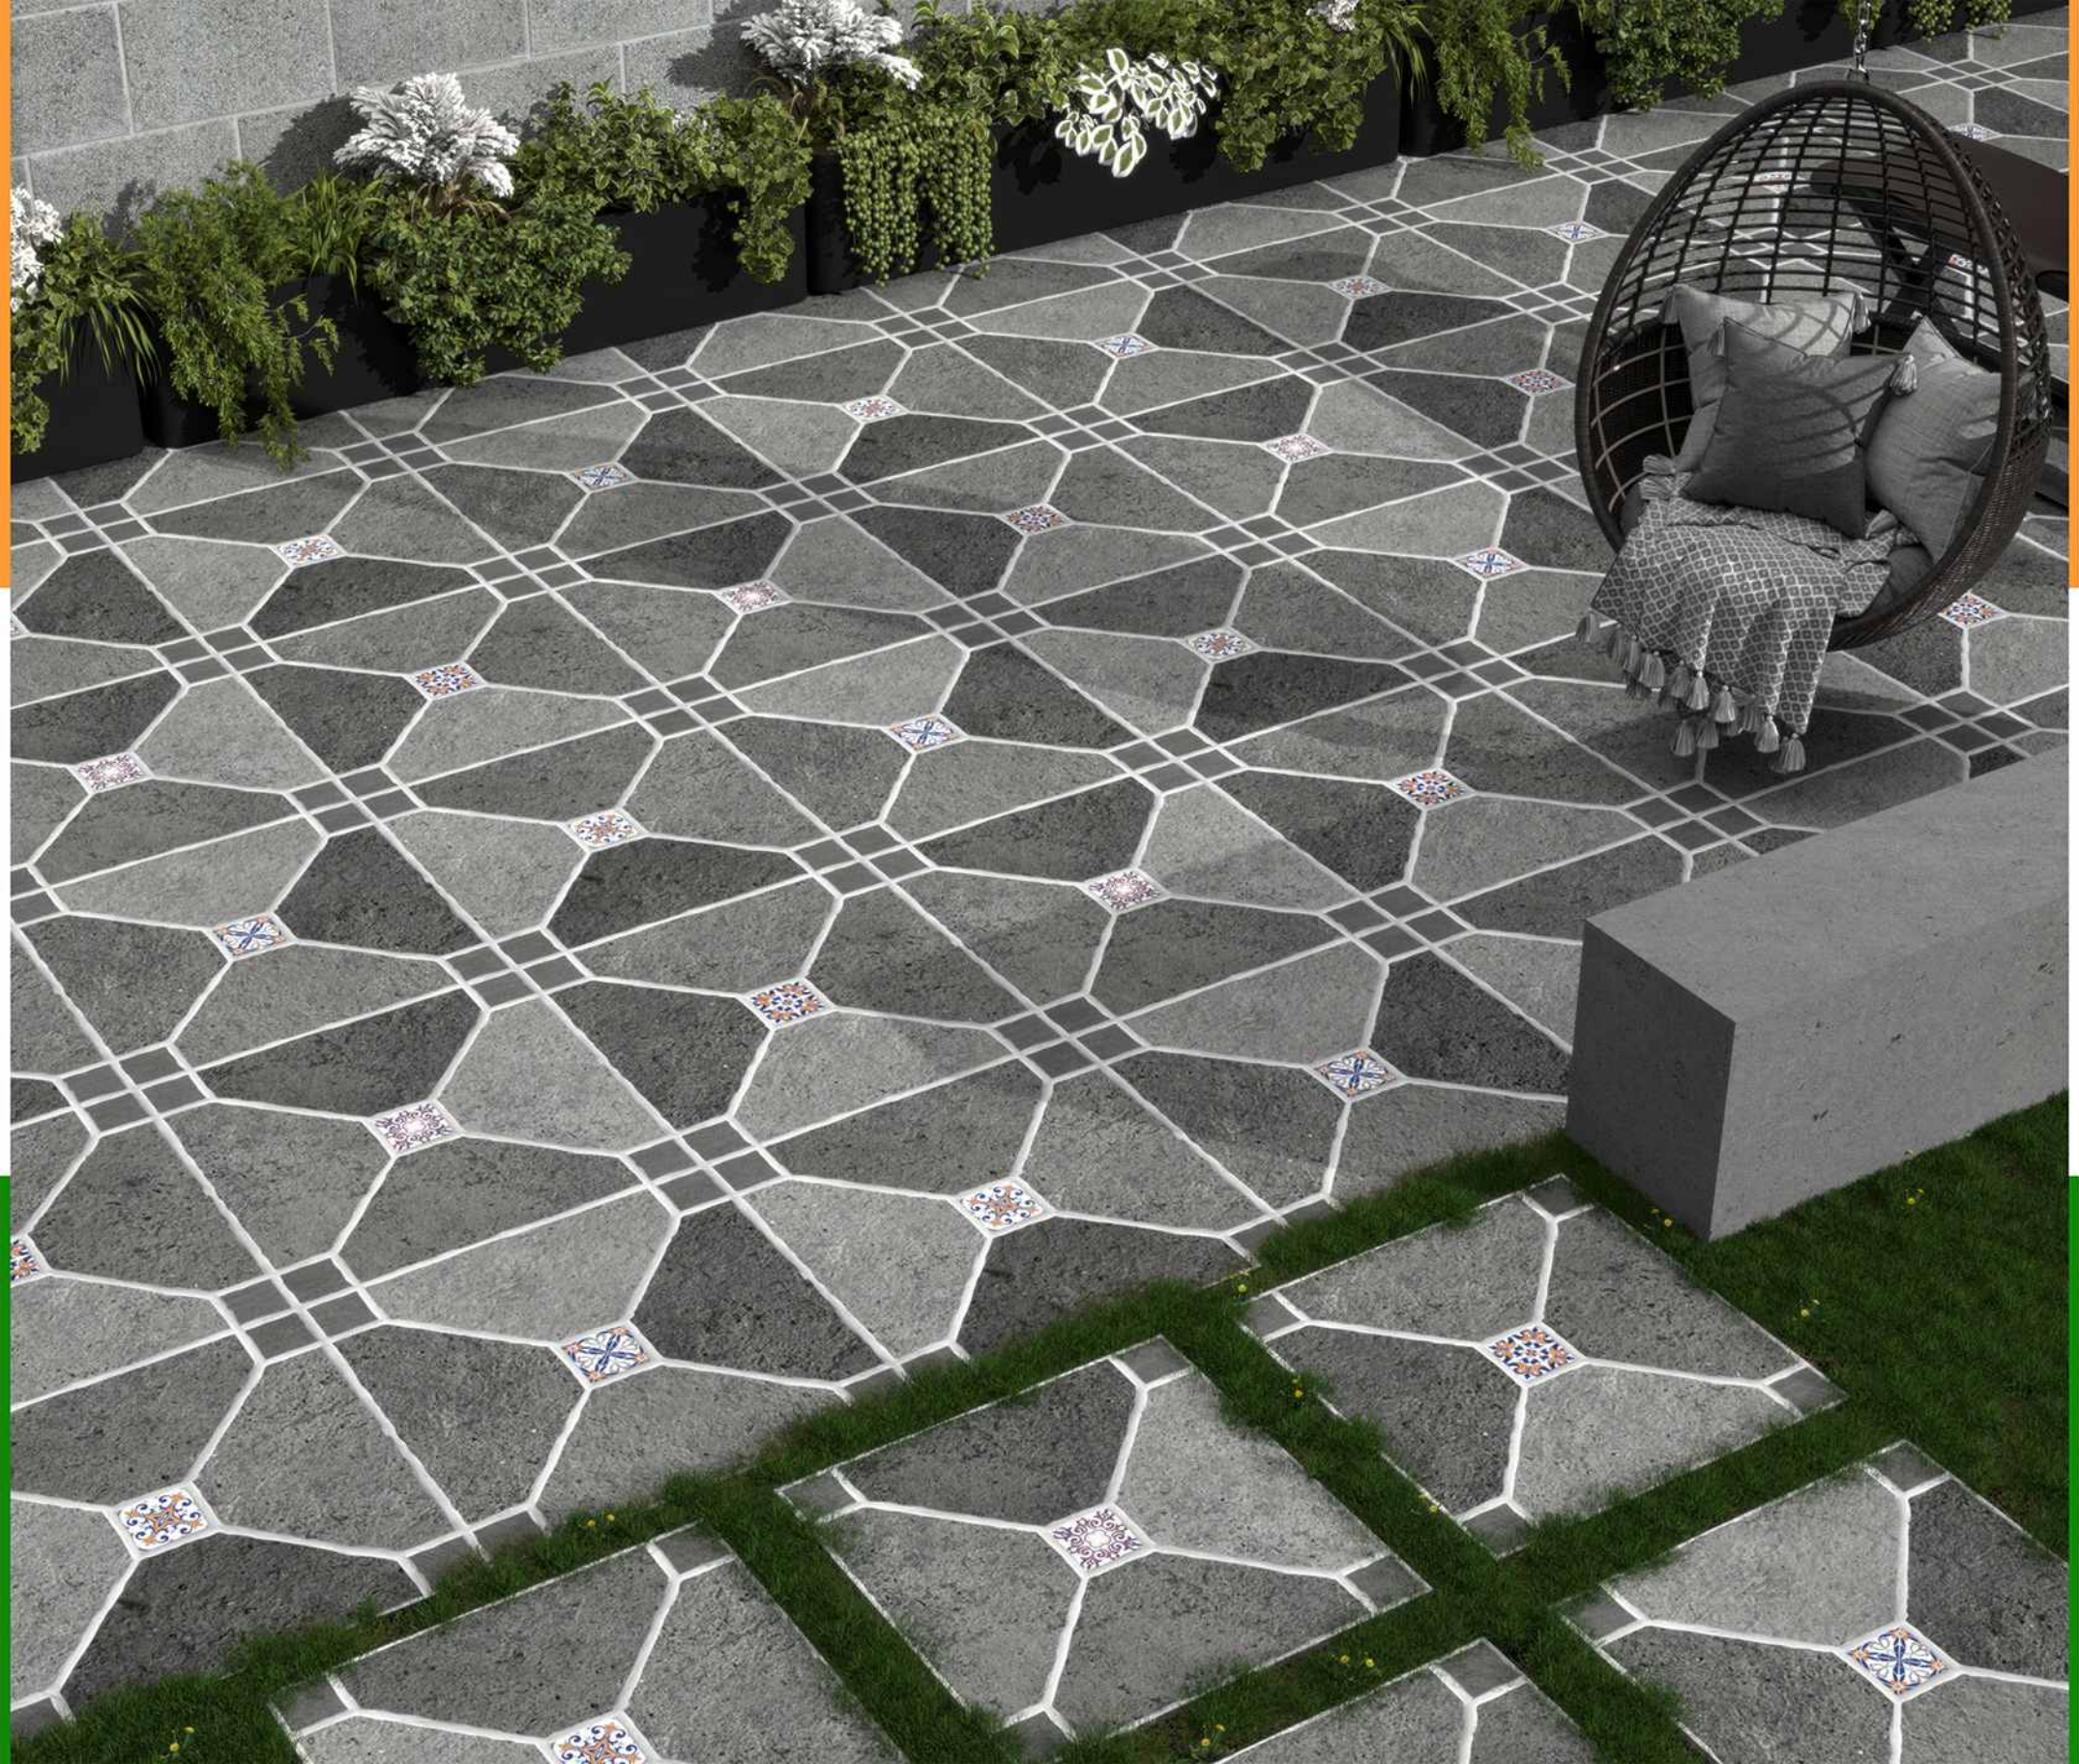

WITH
RANDOMS

PUNCH
DESIGNS

MATT
FINISH

ANTI-SLIP
MATERIAL

Size
500x
500mm

Series
MOZATO

VERONICA

CERAMIC