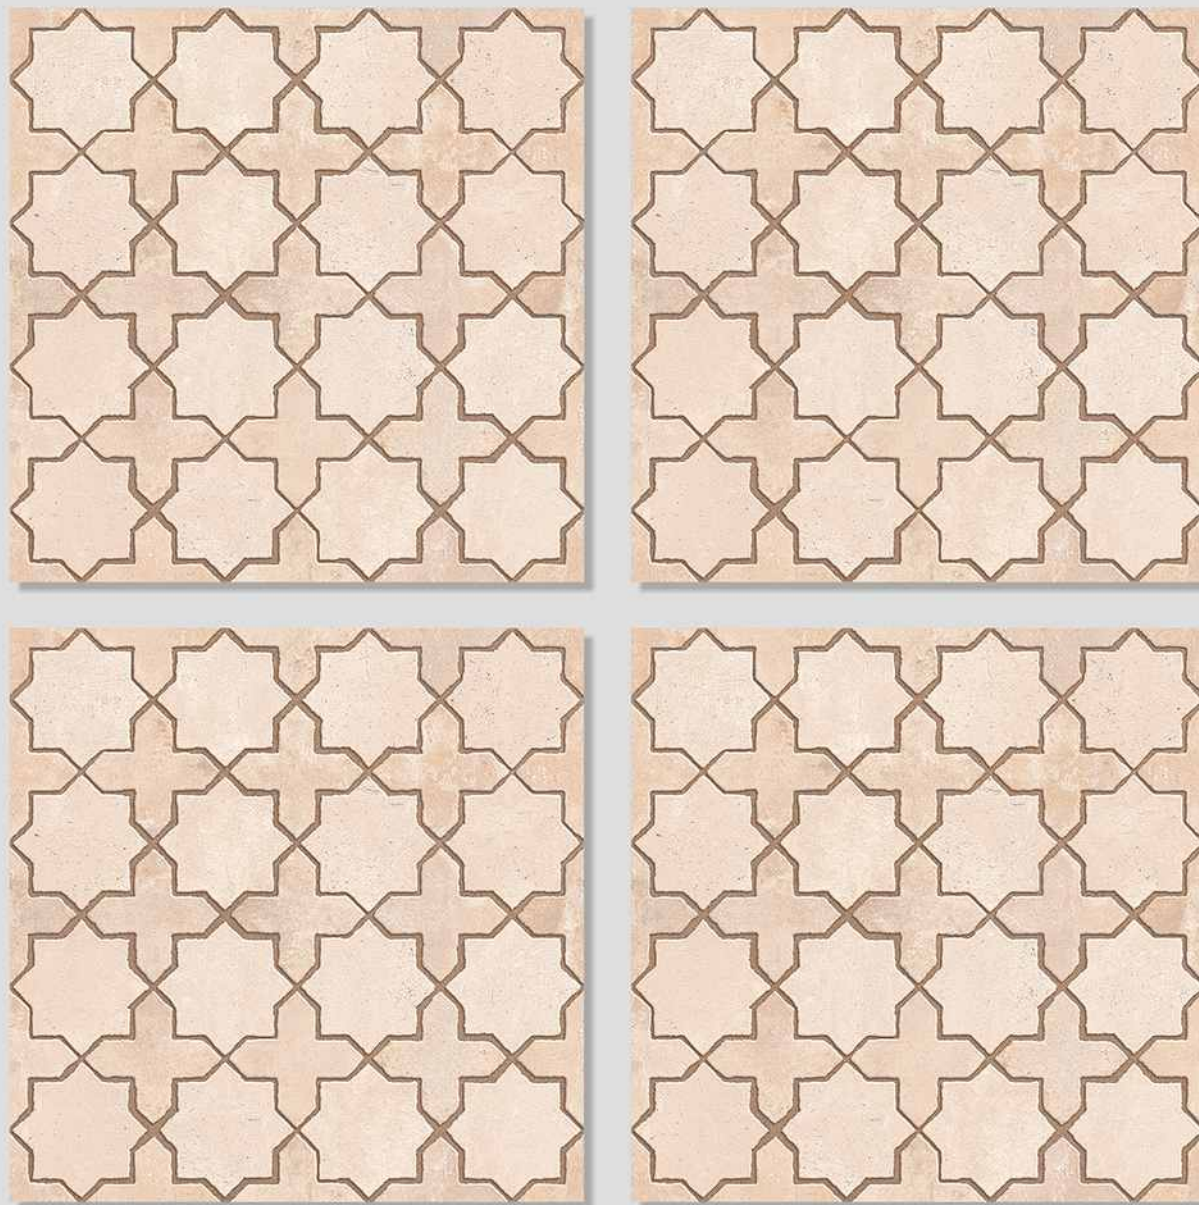

Size
500x
500mm

Series
CIBOLA

VERONICA

CERAMIC

CIBOLA 04

WITH
RANDOMS

PUNCH
DESIGNS

MATT
FINISH

ANTI-SLIP
MATERIAL