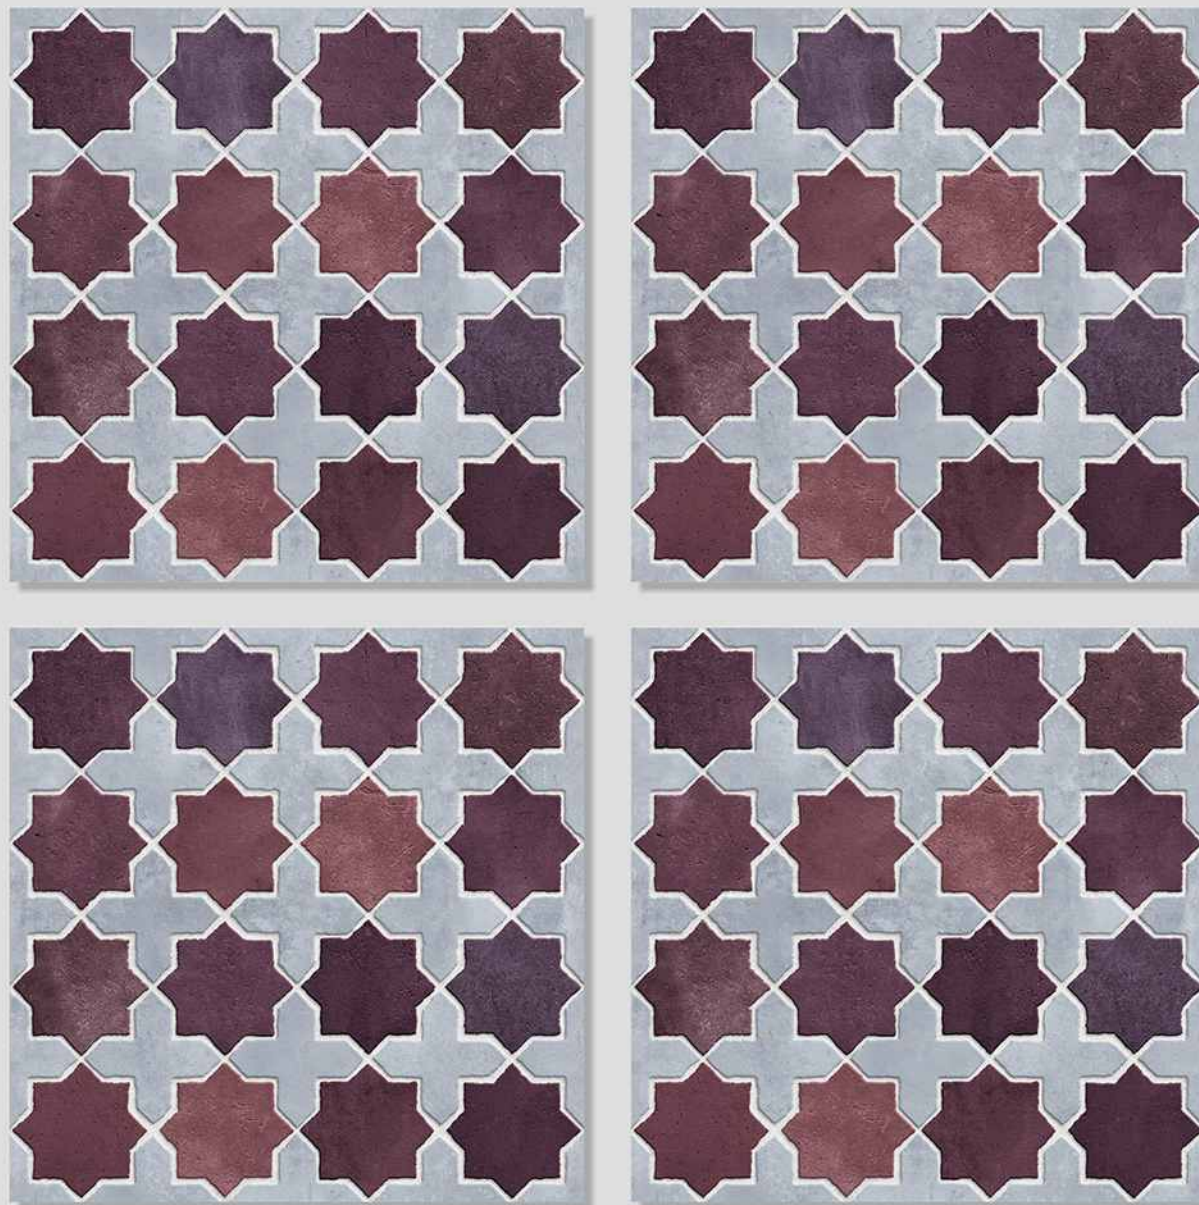

Size
500x
500mm

Series
CIBOLA

VERONICA

CERAMIC

CIBOLA 08

WITH
RANDOMS

PUNCH
DESIGNS

MATT
FINISH

ANTISLIP
MATERIAL