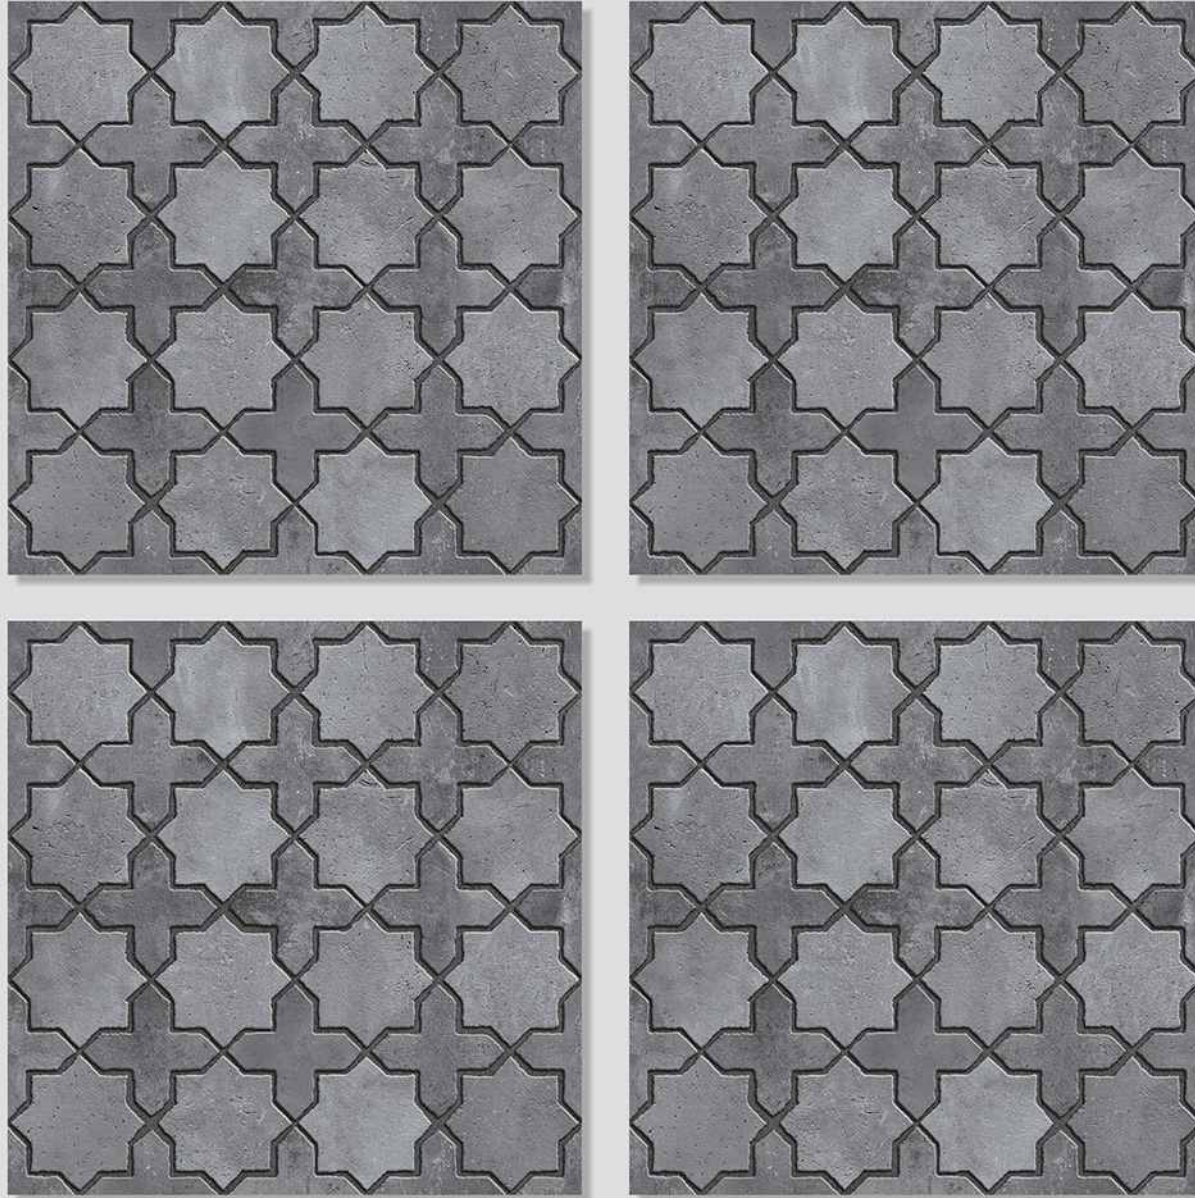

Size
500x
500mm

Series
CIBOLA

VERONICA

CERAMIC

CIBOLA 03

WITH
RANDOMS

PUNCH
DESIGNS

MATT
FINISH

ANTI-SLIP
MATERIAL