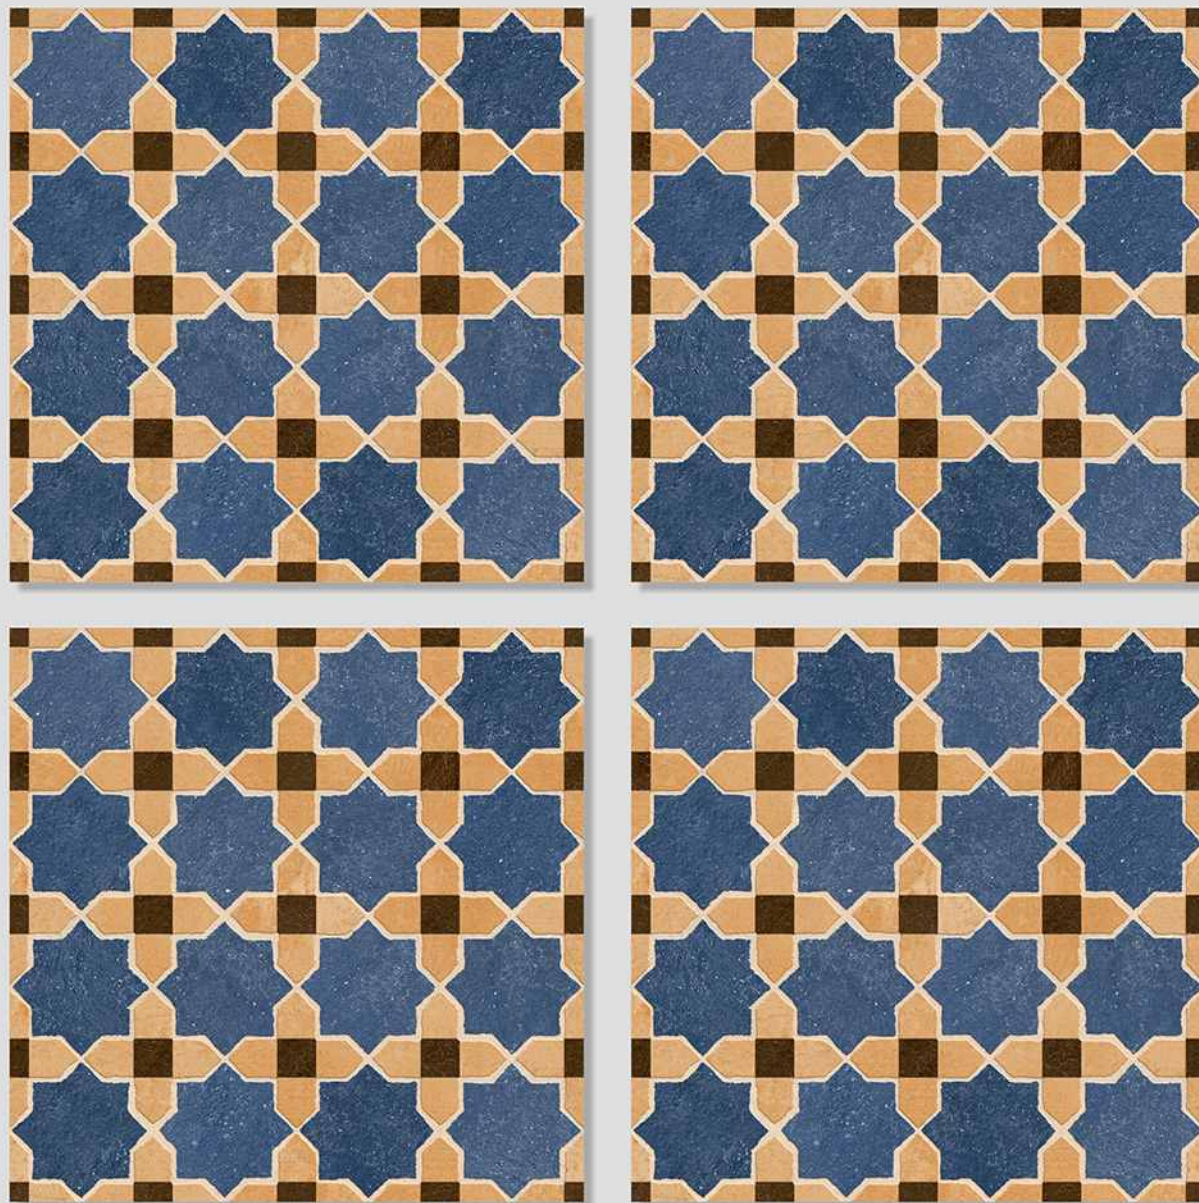

Size
500x
500mm

Series
CIBOLA

VERONICA

CERAMIC

CIBOLA 05