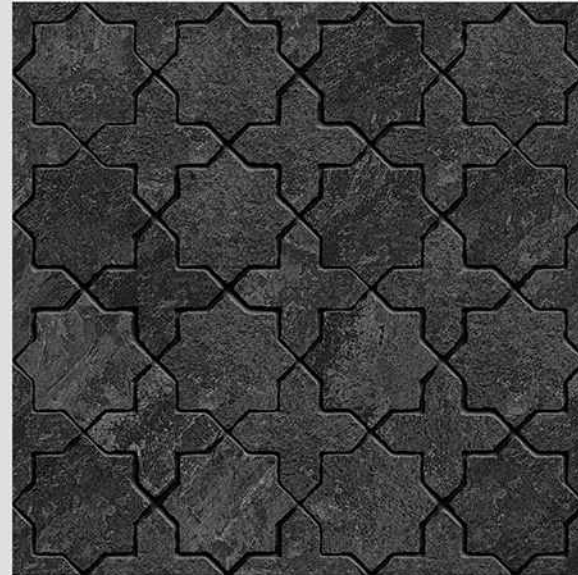

Size
500x
500mm

Series
CIBOLA

VERONICA

CERAMIC

CIBOLA 07

WITH
RANDOMS

PUNCH
DESIGNS

MATT
FINISH

ANTISLIP
MATERIAL