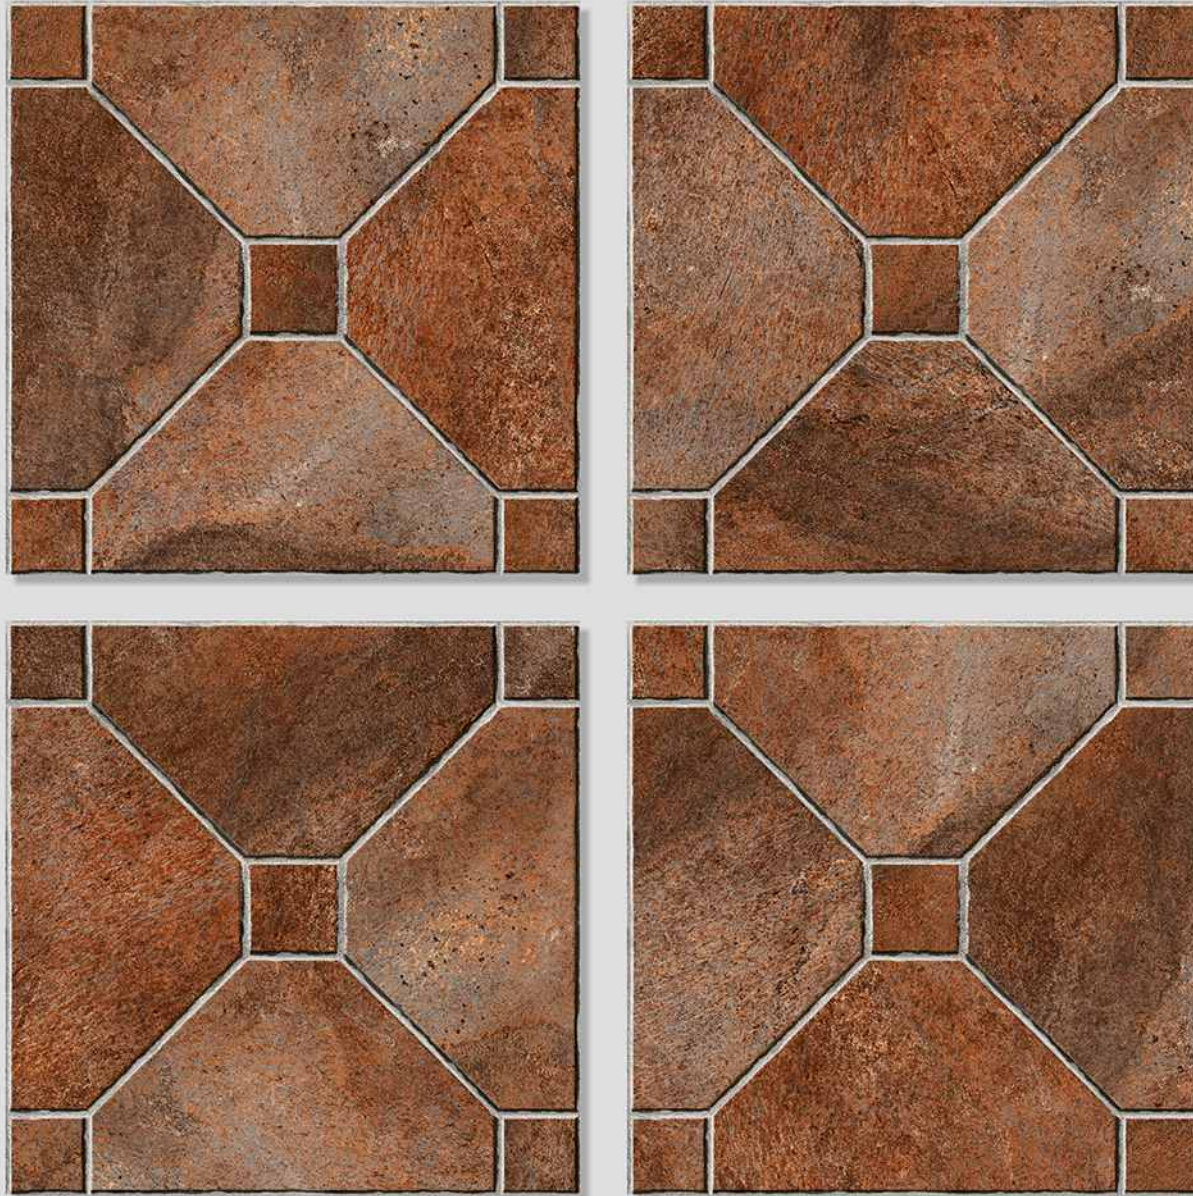

Size
500x
500mm

Series
MOZATO

VERONICA

CERAMIC

MOZATO 05

WITH
RANDOMS

PUNCH
DESIGNS

MATT
FINISH

ANTISLIP
MATERIAL