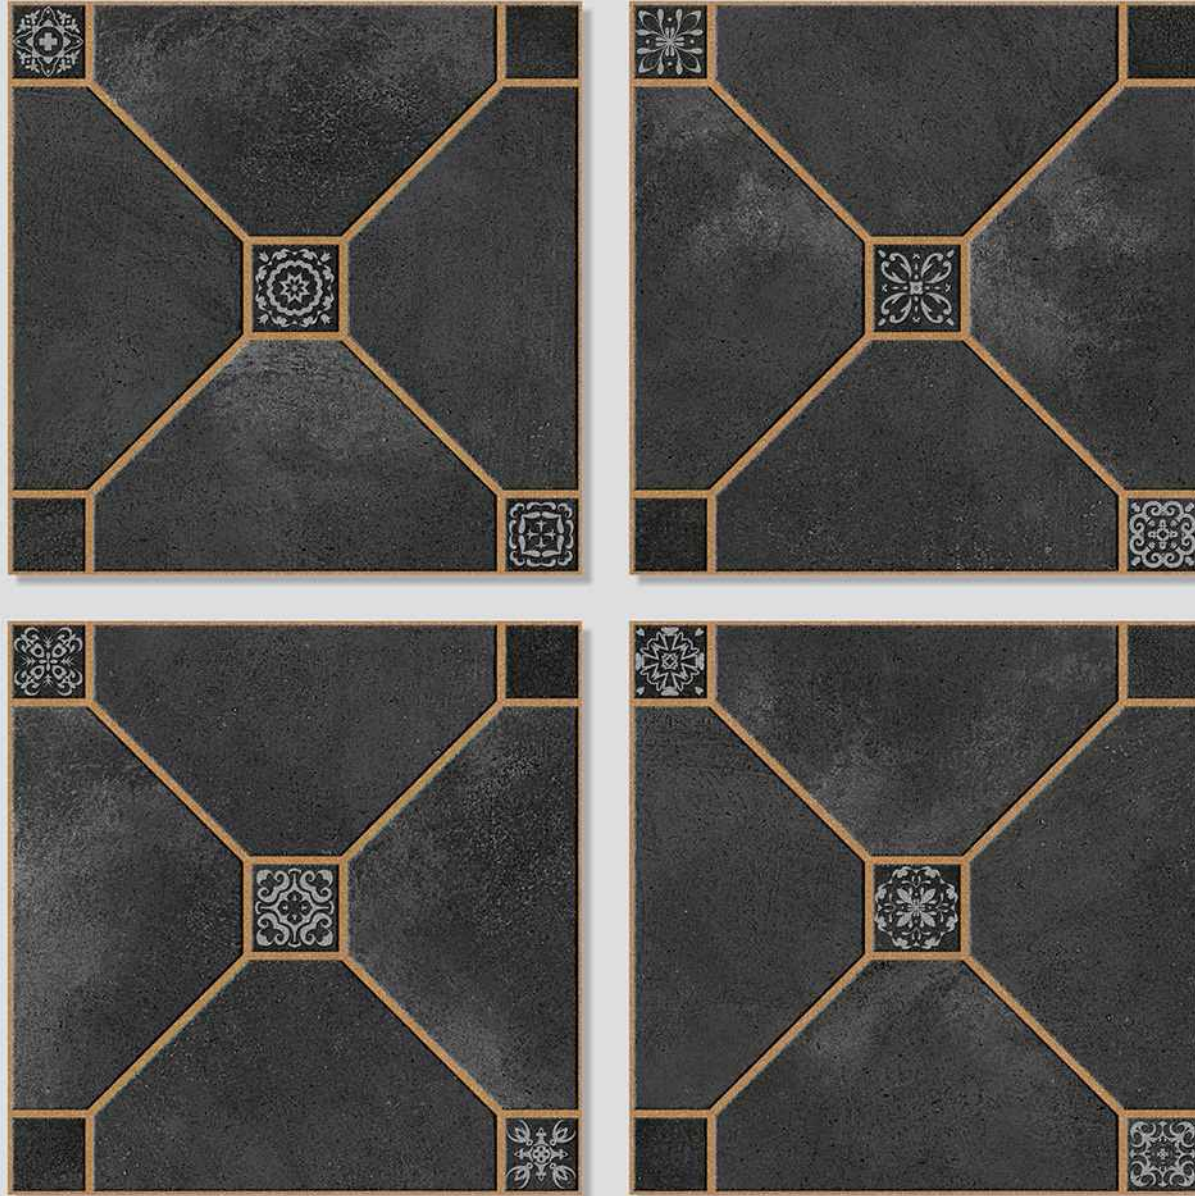

Size
500x
500mm

Series
MOZATO

VERONICA

CERAMIC

MOZATO 01

WITH
RANDOMS

PUNCH
DESIGNS

MATT
FINISH

ANTI-SLIP
MATERIAL