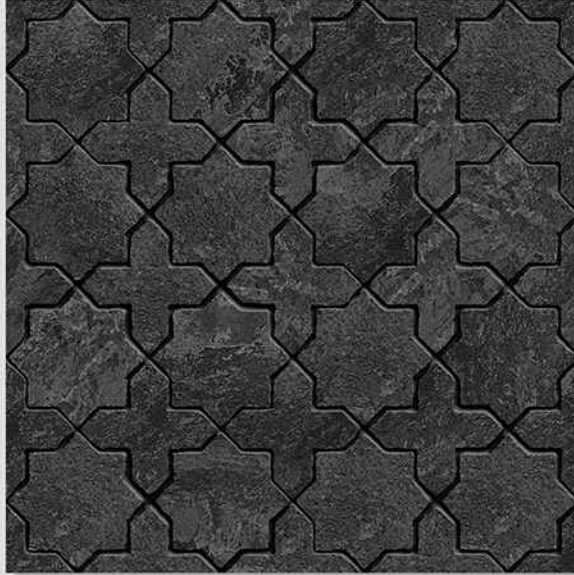

Size
500x
500mm

Series
CIBOLA

VERONICA

CERAMIC

CIBOLA 07

WITH
RANDOMS

PUNCH
DESIGNS

MATT
FINISH

ANTISLIP
MATERIAL