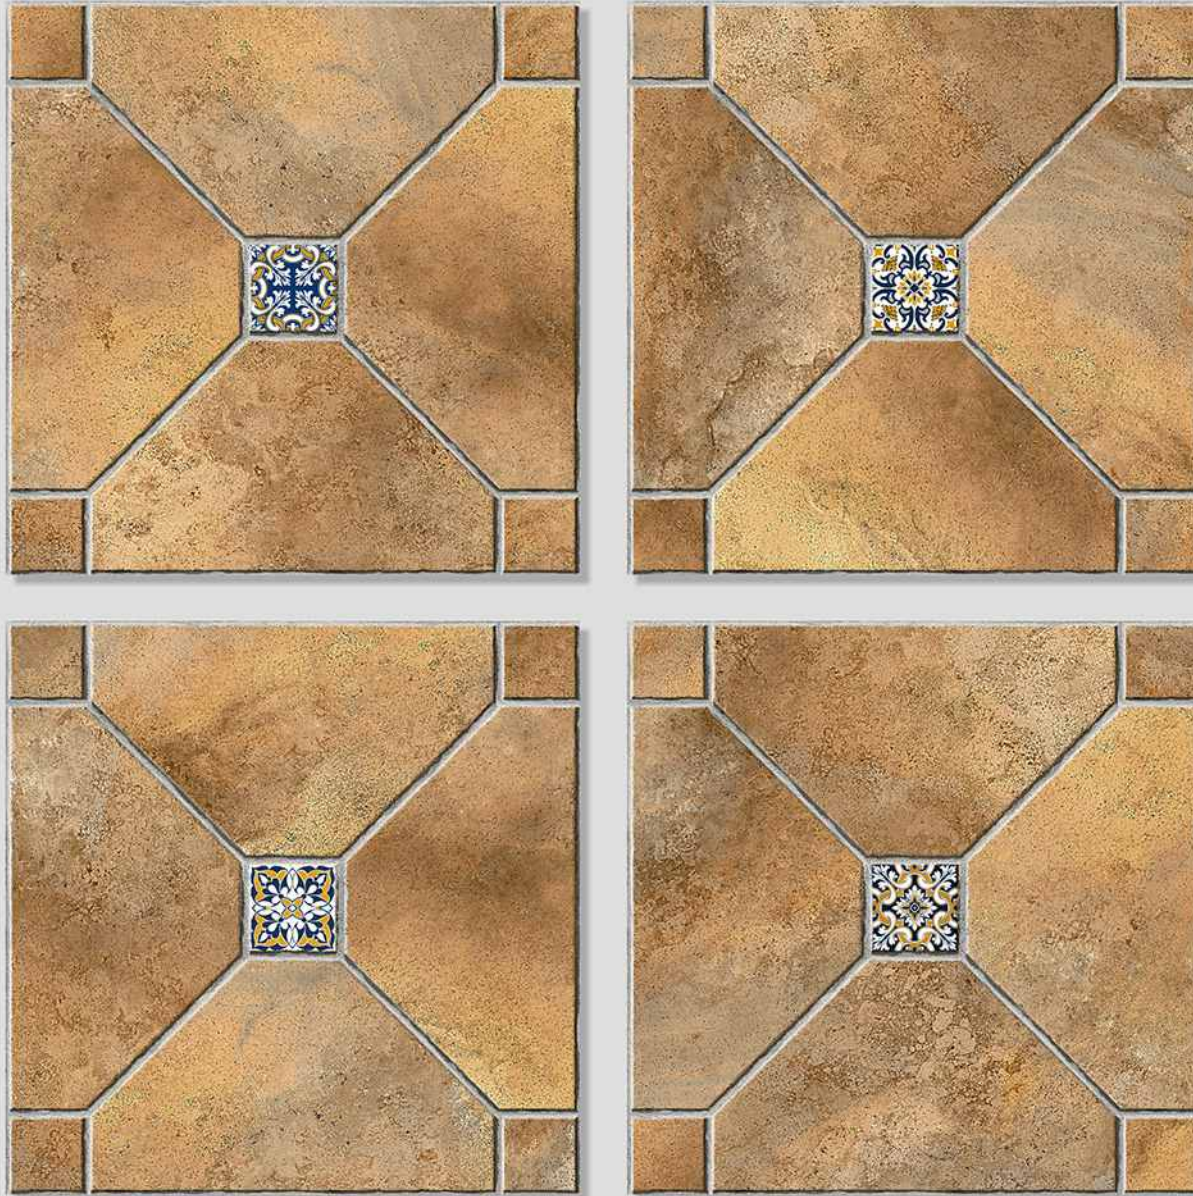

Size
500x
500mm

Series
MOZATO

VERONICA

CERAMIC

MOZATO 03

WITH
RANDOMS

PUNCH
DESIGNS

MATT
FINISH

ANTI-SLIP
MATERIAL