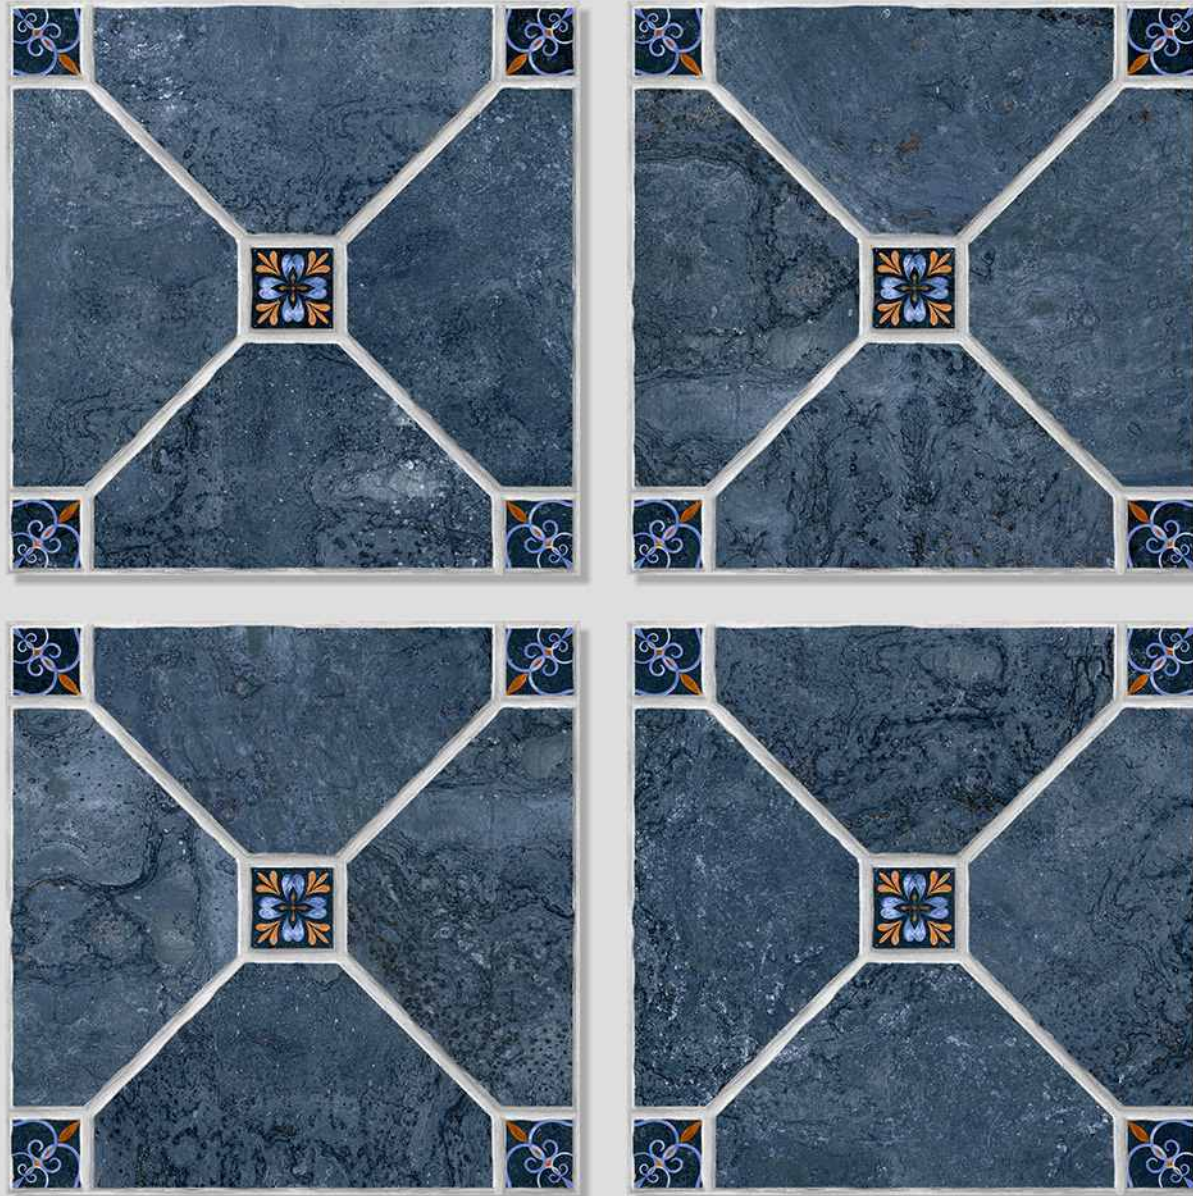

MATT
FINISH

ANTI-SLIP
MATERIAL

Size
500x
500mm

Series
MOZATO

VERONICA

CERAMIC

MOZATO 15

WITH
RANDOMS