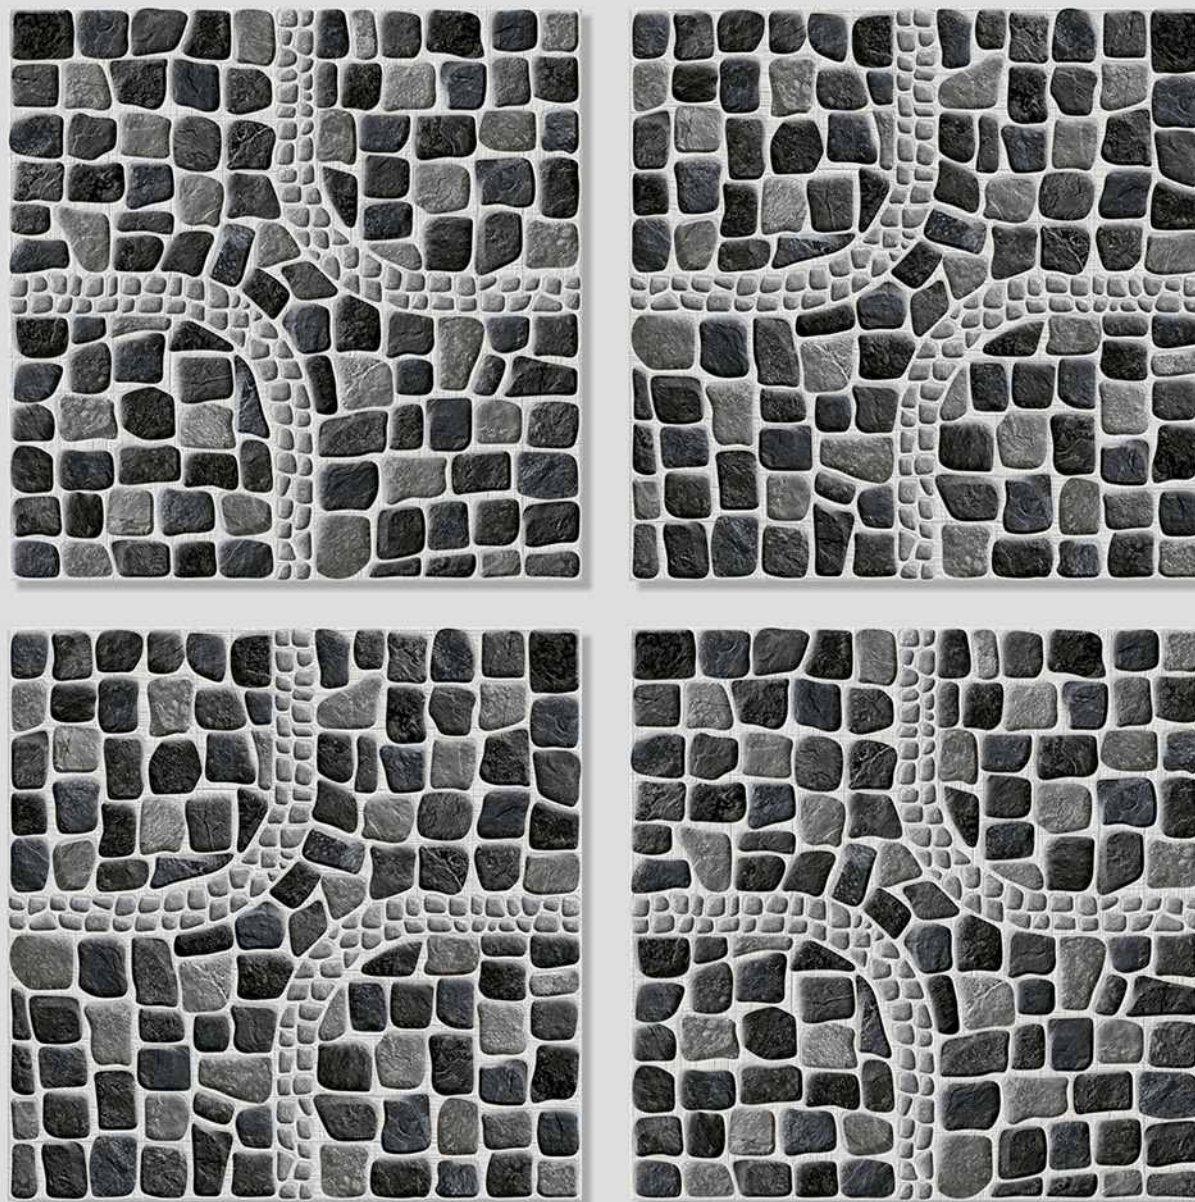

Size
500x
500mm

Series
FRISTON

VERONICA

CERAMIC

FRISTON 04

WITH
RANDOMS

PUNCH
DESIGNS

MATT
FINISH

ANTI SLIP
MATERIAL