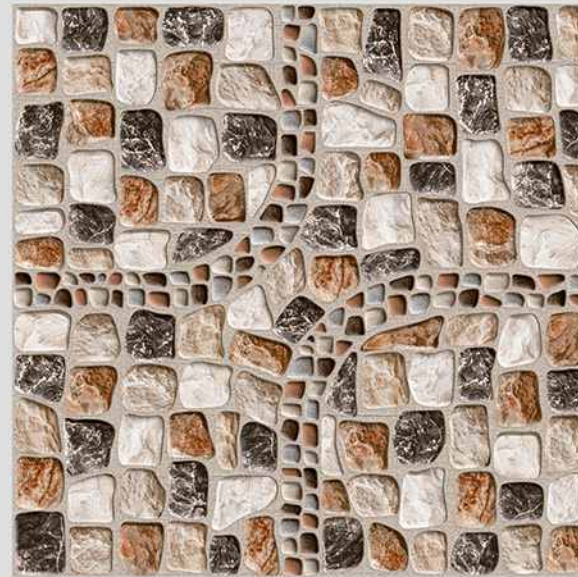

MATT
FINISH

ANTI-SLIP
MATERIAL

Size
500x
500mm

Series
FRISTON

VERONICA

CERAMIC

FRISTON 15

VERONICA