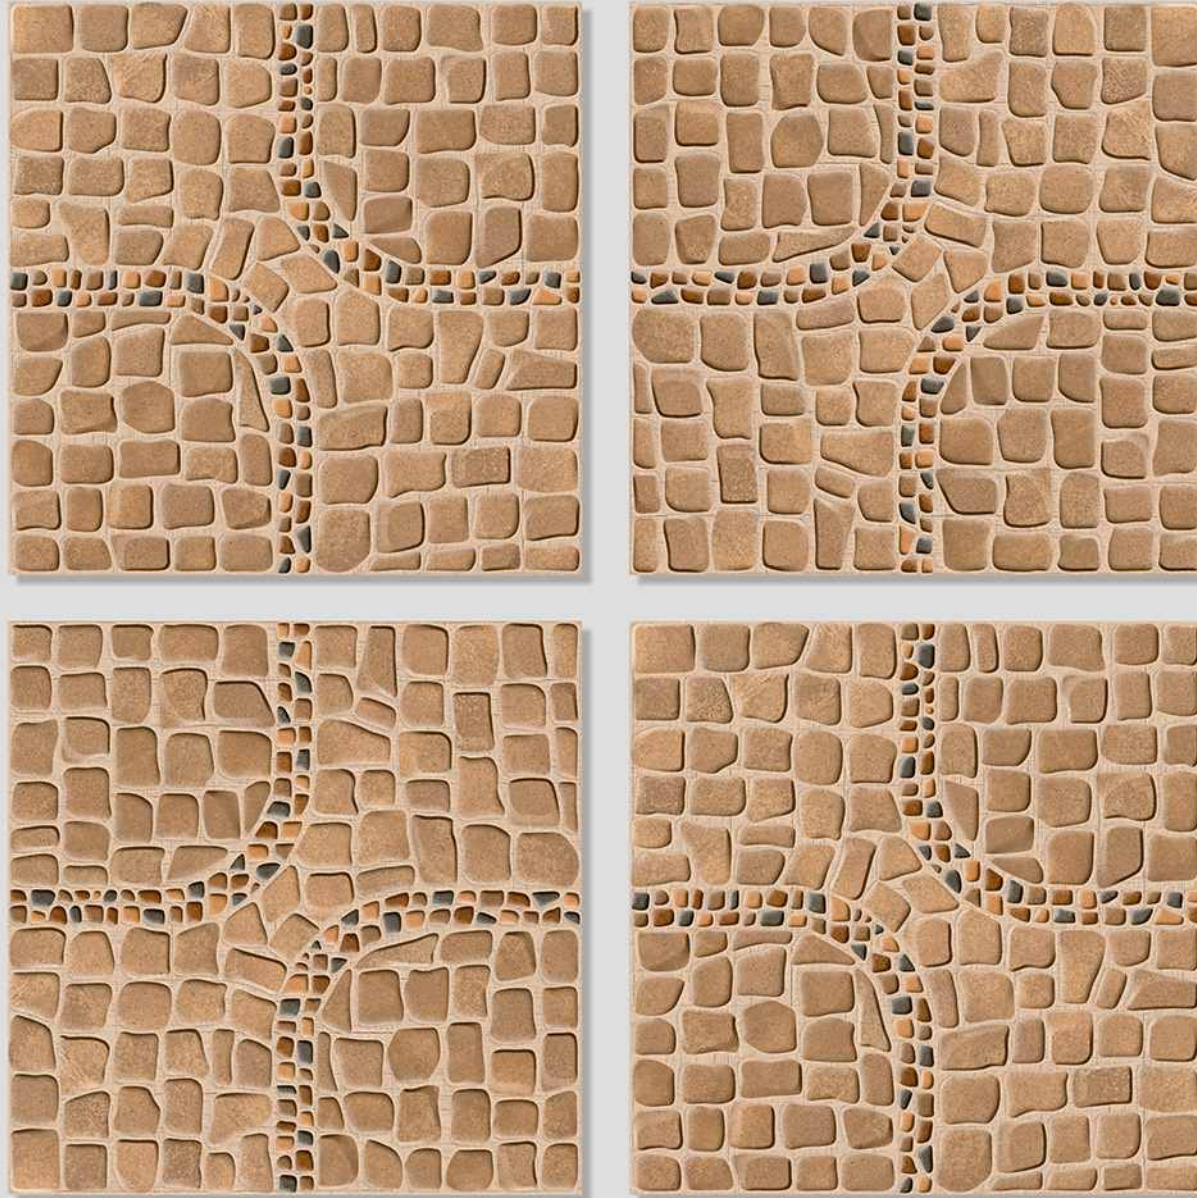

Size
500x
500mm

Series
FRISTON

VERONICA

CERAMIC

FRISTON 13

WITH
RANDOMS

PUNCH
DESIGNS

MATT
FINISH

ANTISLIP
MATERIAL