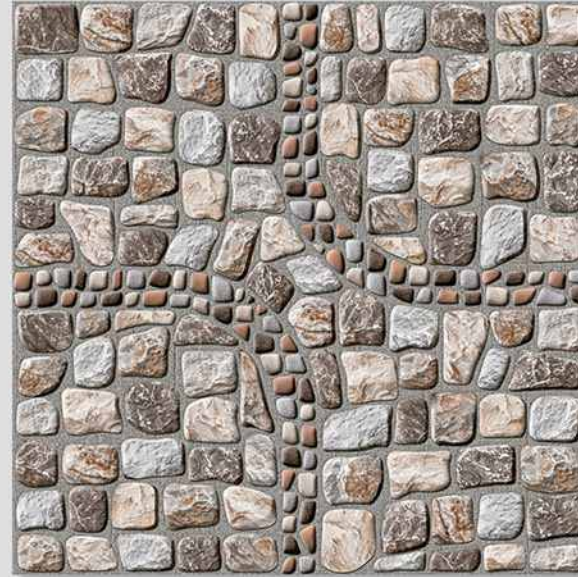

Size
500x
500mm

Series
FRISTON

VERONICA

CERAMIC

FRISTON 12

WITH
RANDOMS

PUNCH
DESIGNS

MATT
FINISH

ANTI-SLIP
MATERIAL