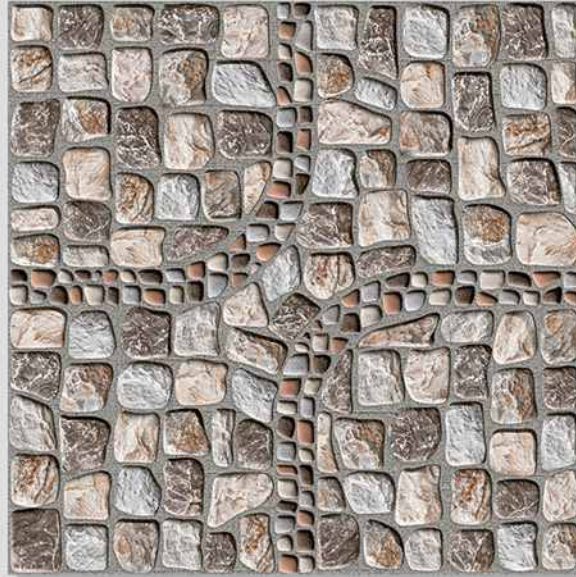

Size
500x
500mm

Series
FRISTON

VERONICA

CERAMIC

FRISTON 12

WITH
RANDOMS

PUNCH
DESIGNS

MATT
FINISH

ANTI-SLIP
MATERIAL