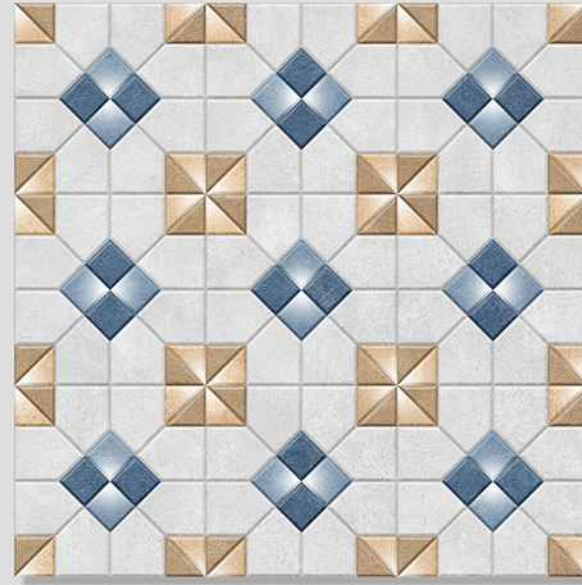

Size
500x
500mm

Series
ASPEN

VERONICA

CERAMIC

ASPEN 13 E