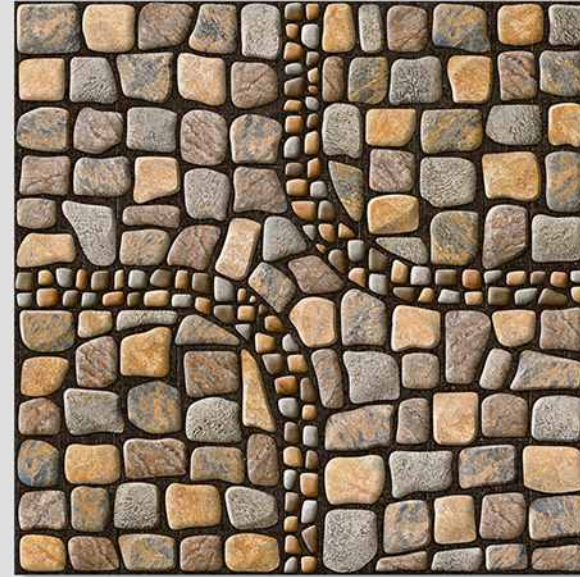

WITH
RANDOMS

PUNCH
DESIGNS

MATT
FINISH

ANTI-SLIP
MATERIAL

Size
500x
500mm

Series
FRISTON

VERONICA

CERAMIC