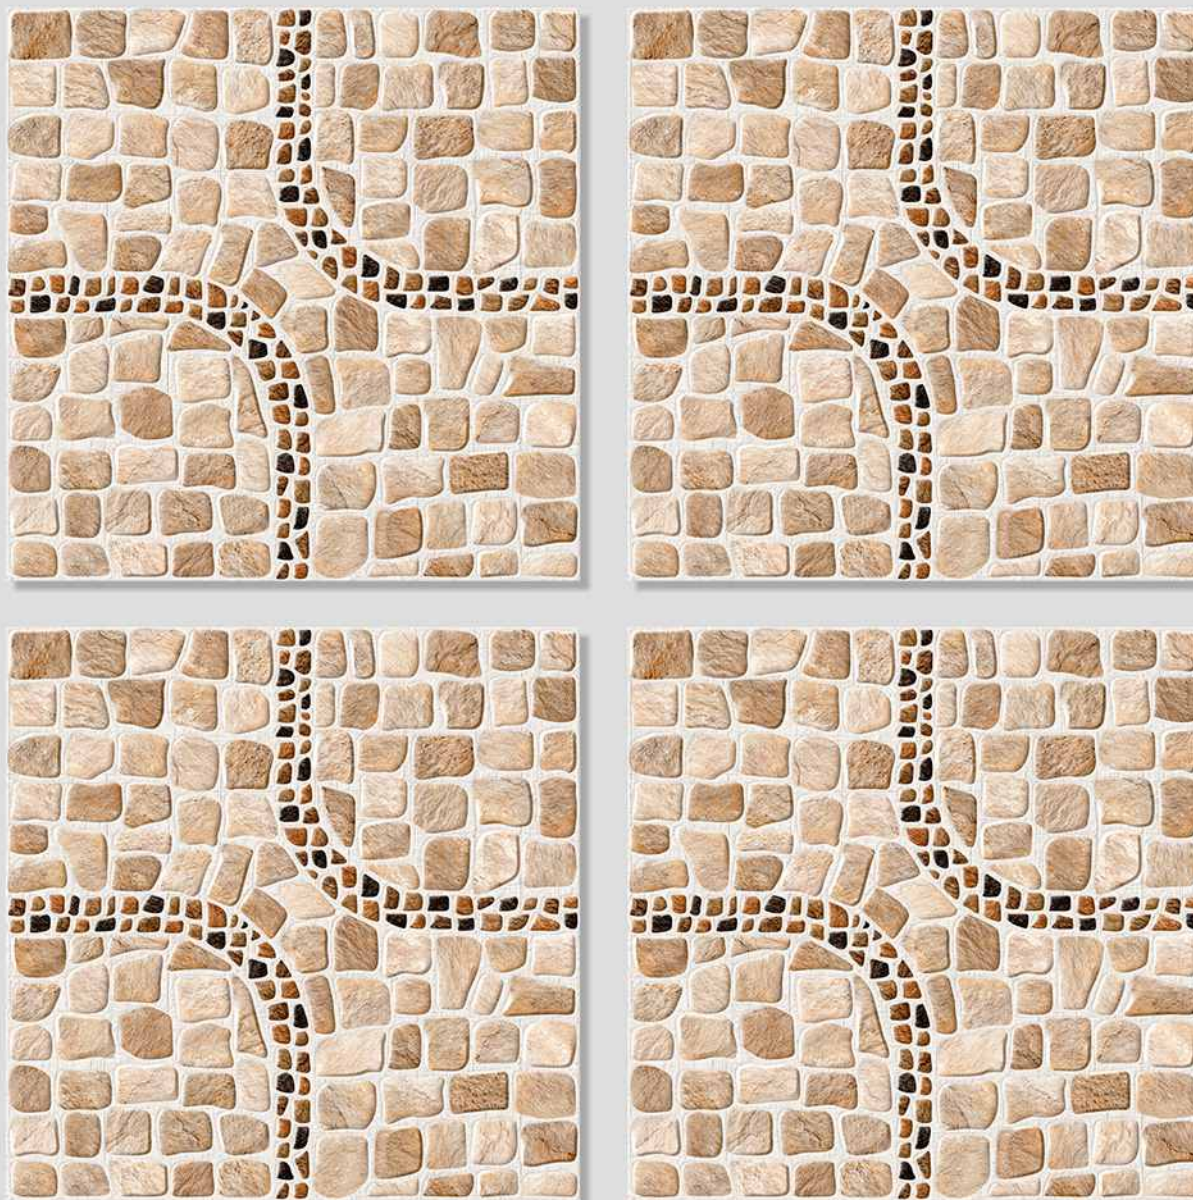

MATT
FINISH

ANTI SLIP
MATERIAL

Size
500x
500mm

Series
FRISTON

VERONICA

CERAMIC

FRISTON 02

WITH
RANDOMS