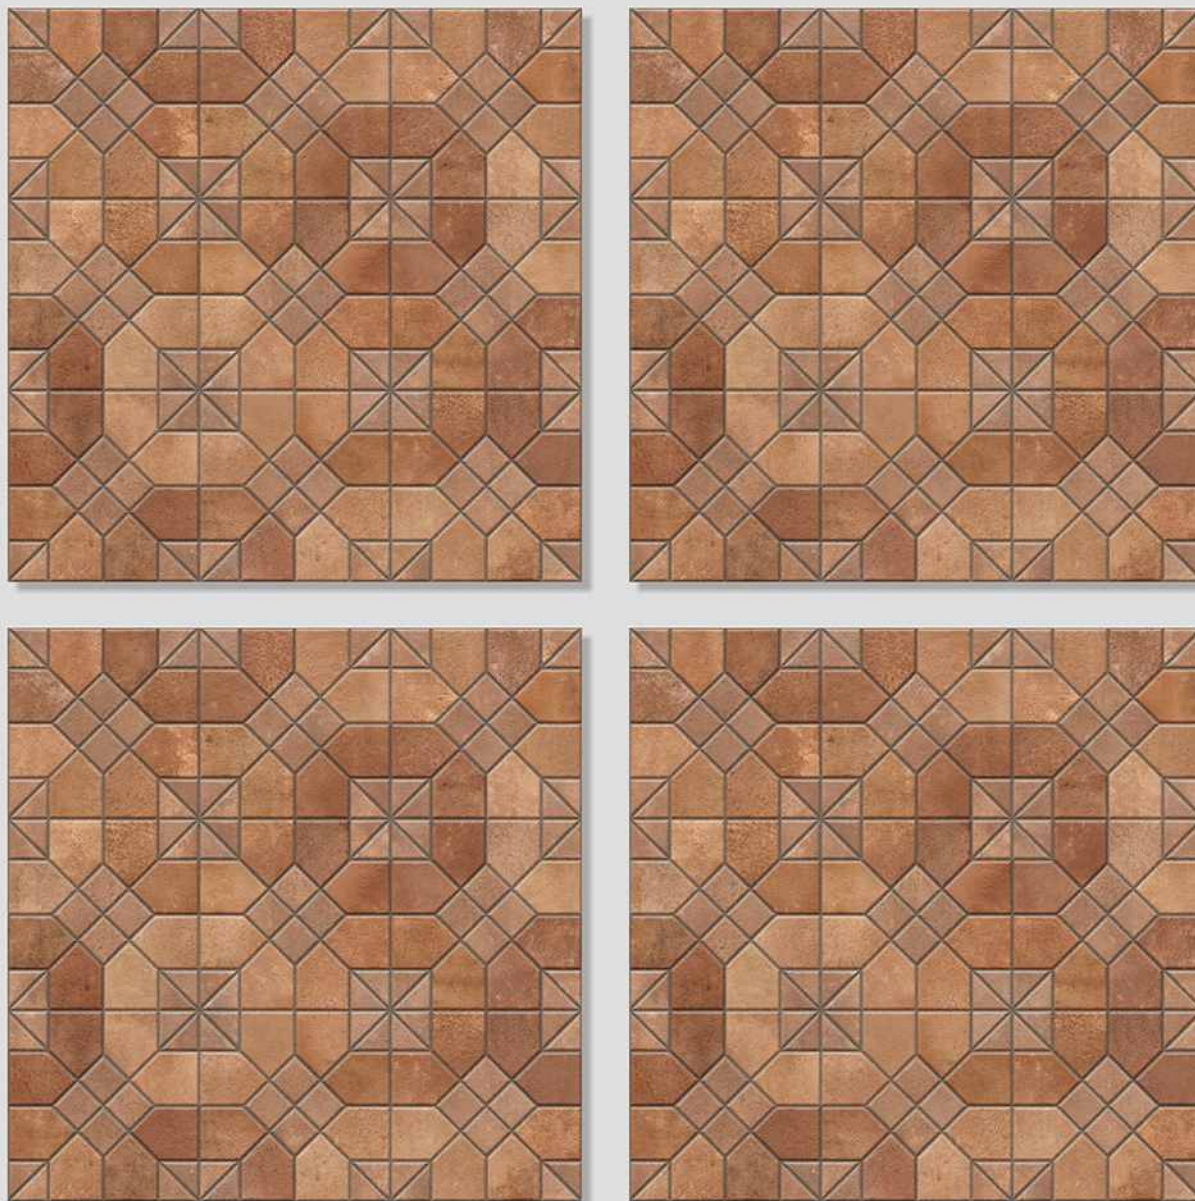

Size
500x
500mm

Series
ASPEN

VERONICA

CERAMIC

ASPEN 02

WITH
RANDOMS

PUNCH
DESIGNS

MATT
FINISH

ANTI SLIP
MATERIAL