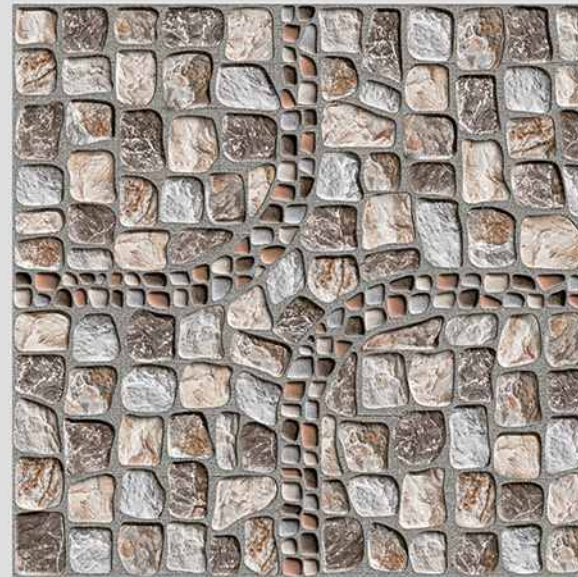

Size
500x
500mm

Series
FRISTON

VERONICA

CERAMIC

FRISTON 12

WITH
RANDOMS

PUNCH
DESIGNS

MATT
FINISH

ANTI-SLIP
MATERIAL