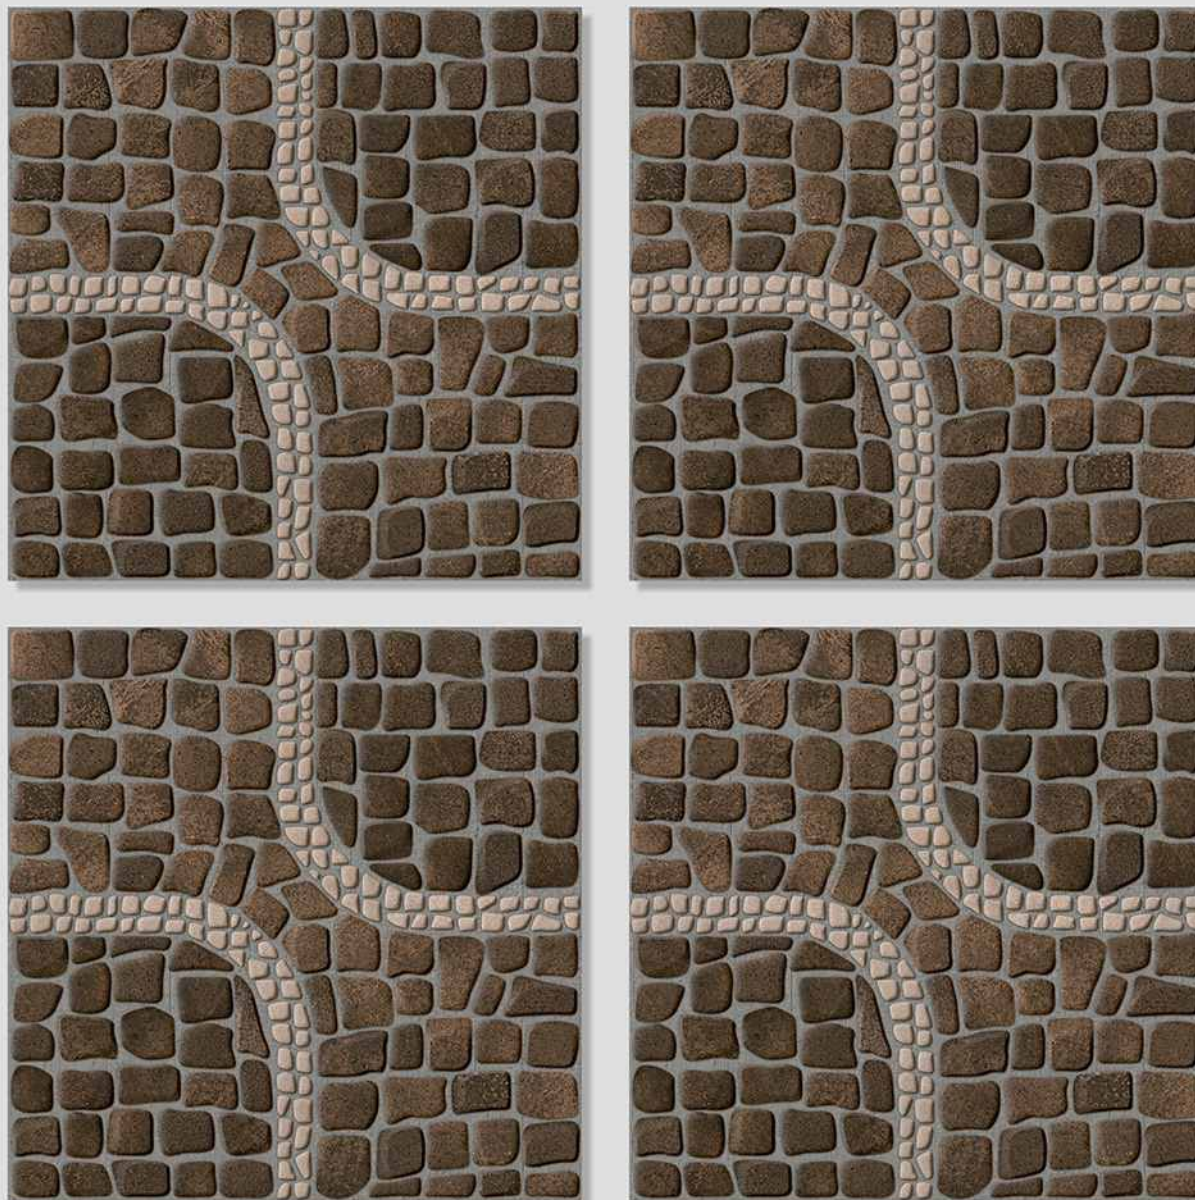

Size
500x
500mm

Series
FRISTON

VERONICA

CERAMIC

FRISTON 11

WITH
RANDOMS

PUNCH
DESIGNS

MATT
FINISH

ANTI SLIP
MATERIAL