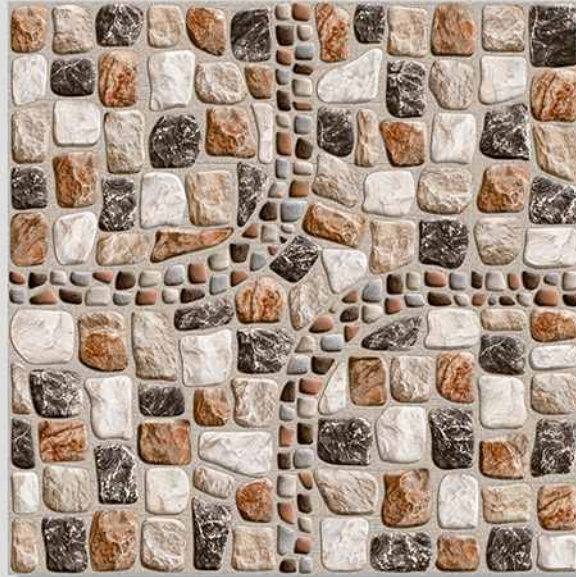

MATT
FINISH

ANTI-SLIP
MATERIAL

Size
500x
500mm

Series
FRISTON

VERONICA

CERAMIC

FRISTON 15

VERONICA