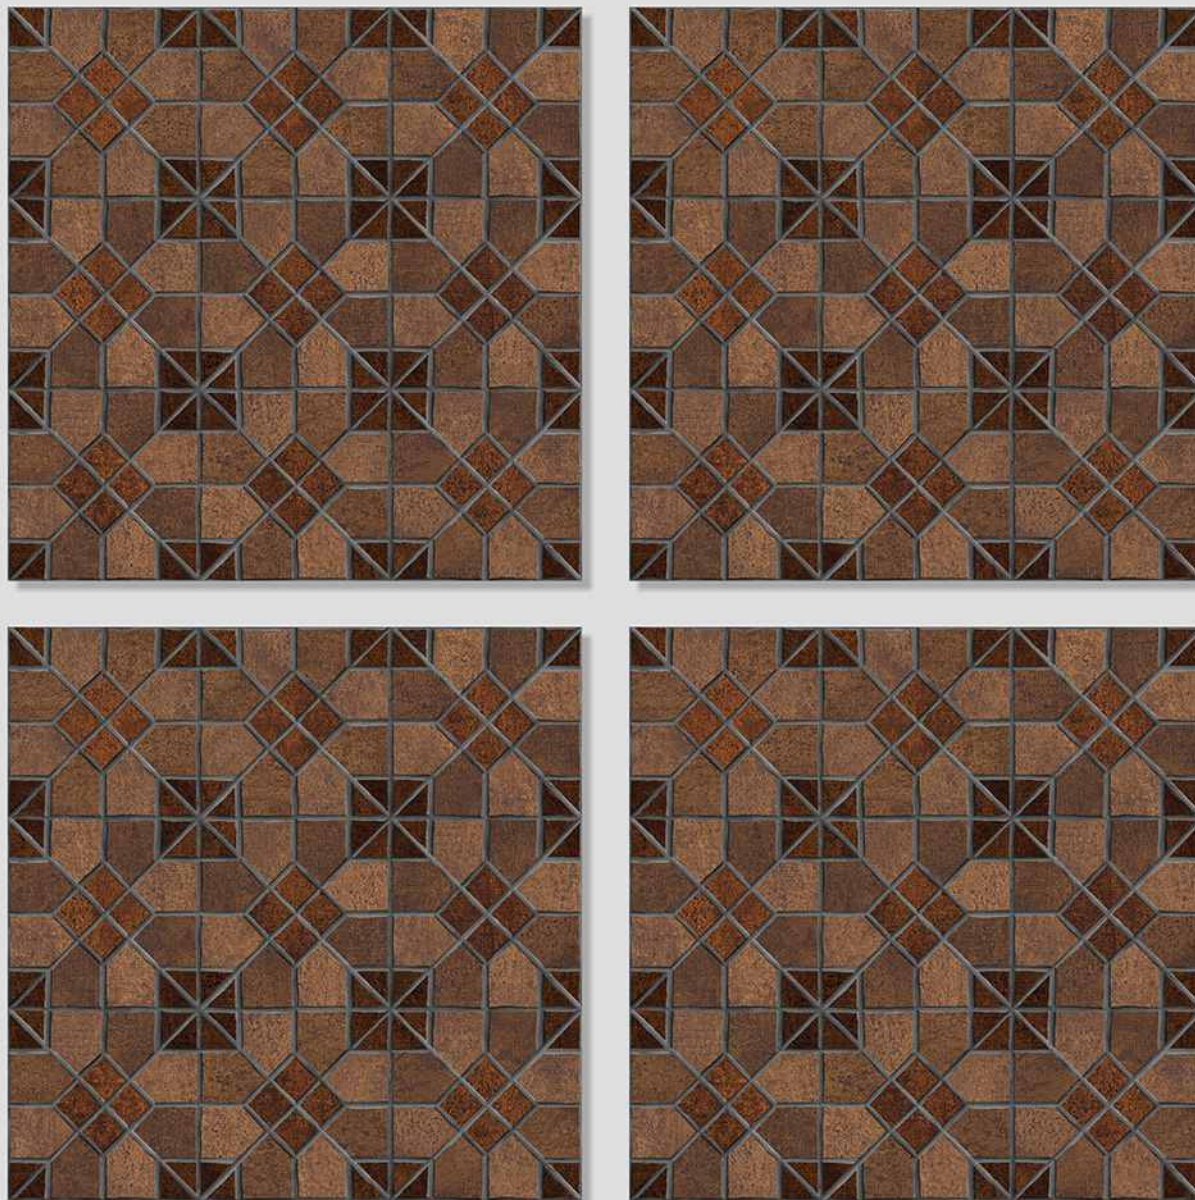

Series
ASPEN

VERONICA

CERAMIC

ASPEN 03

Size
500x
500mm

Series
ASPEN

VERONICA

CERAMIC