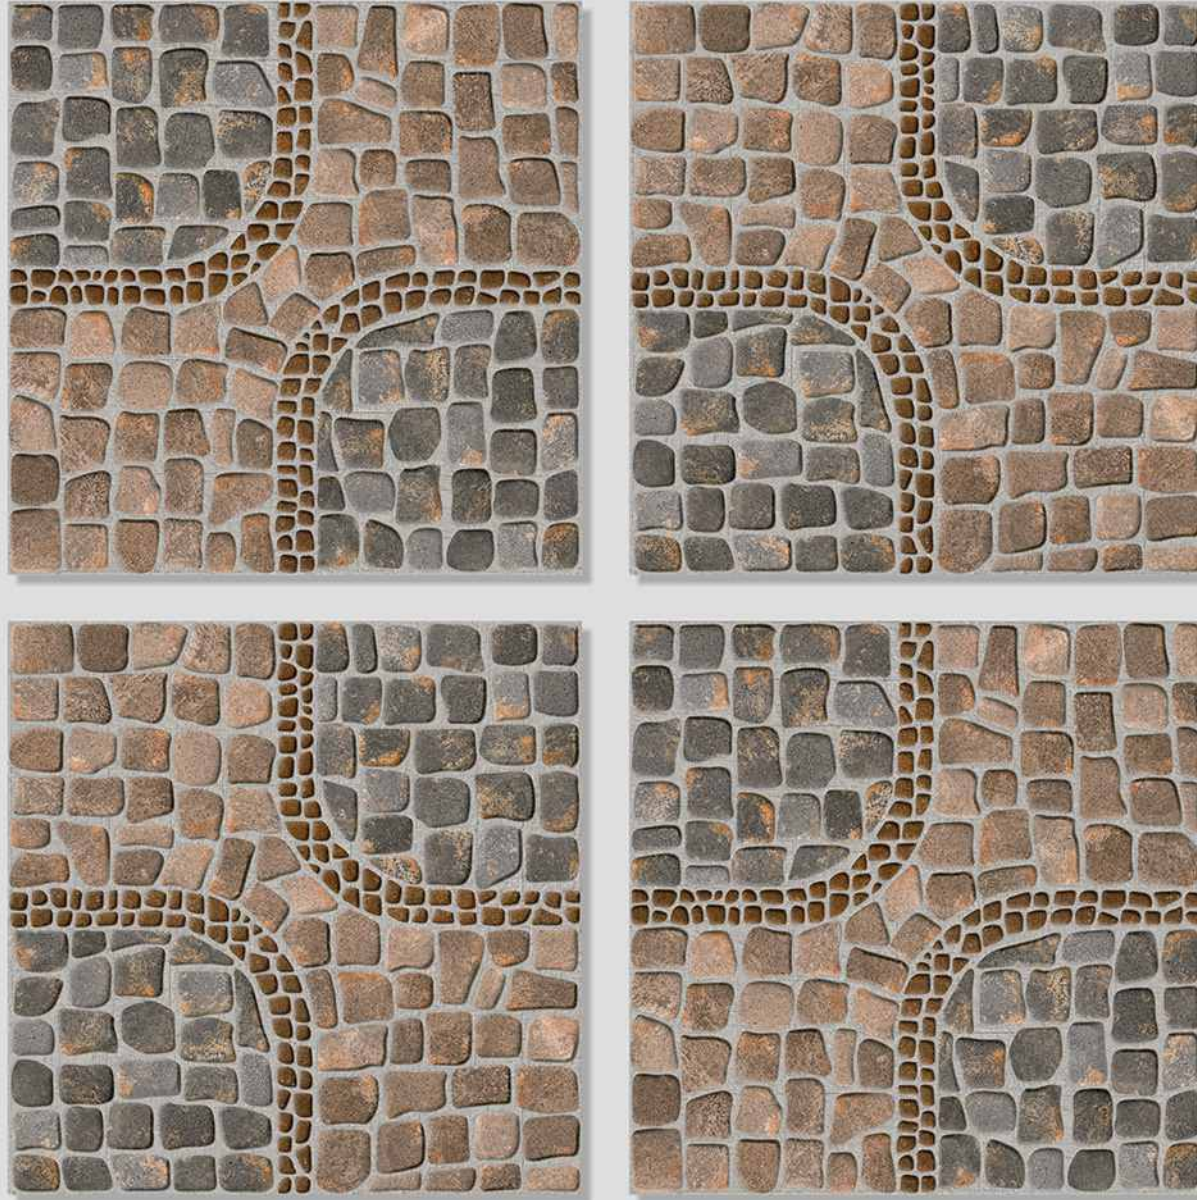

Size
500x
500mm

Series
FRISTON

VERONICA

CERAMIC

FRISTON 10

WITH
RANDOMS

PUNCH
DESIGNS

MATT
FINISH

ANTISLIP
MATERIAL