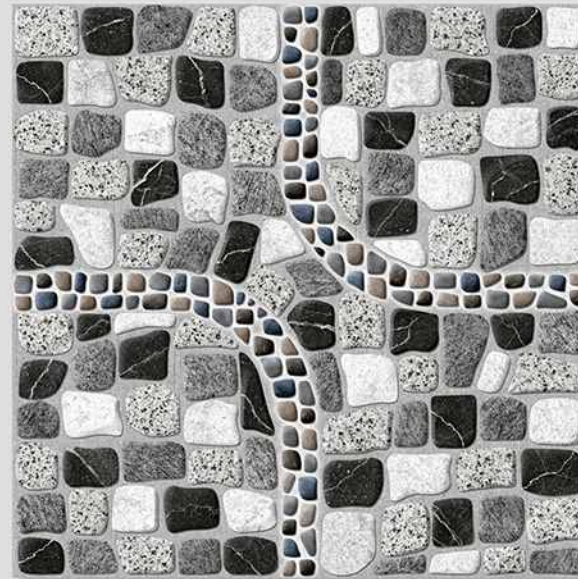

PUNCH
DESIGNS

MATT
FINISH

ANTI-SLIP
MATERIAL

Size
500x
500mm

Series
FRISTON

VERONICA

CERAMIC

FRISTON 08