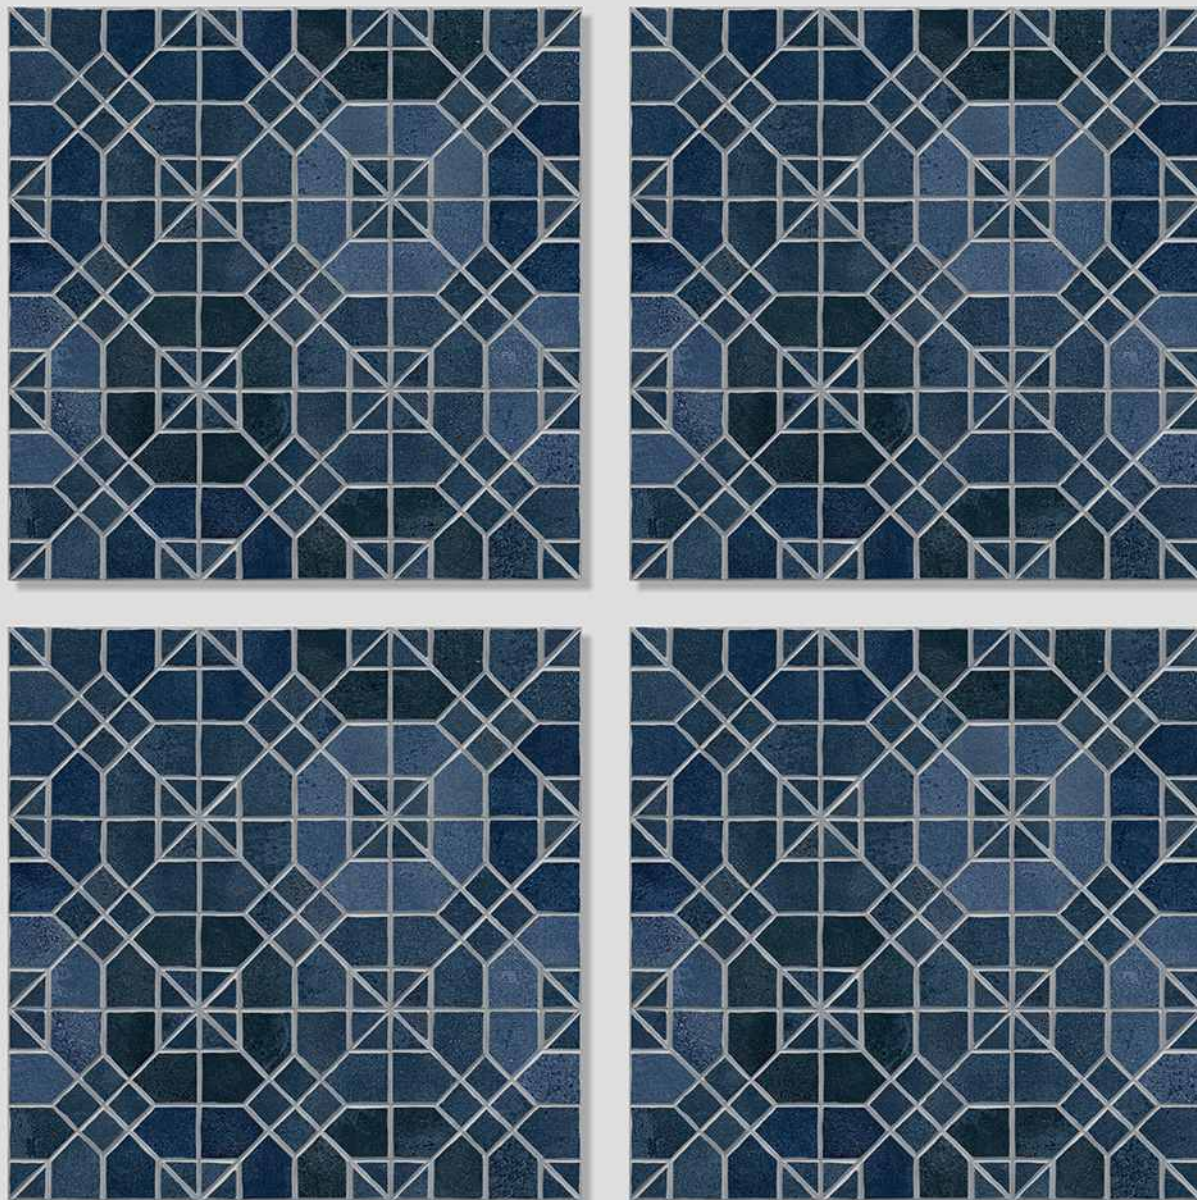

Size
500x
500mm

Series
ASPEN

VERONICA

CERAMIC

ASPEN 05