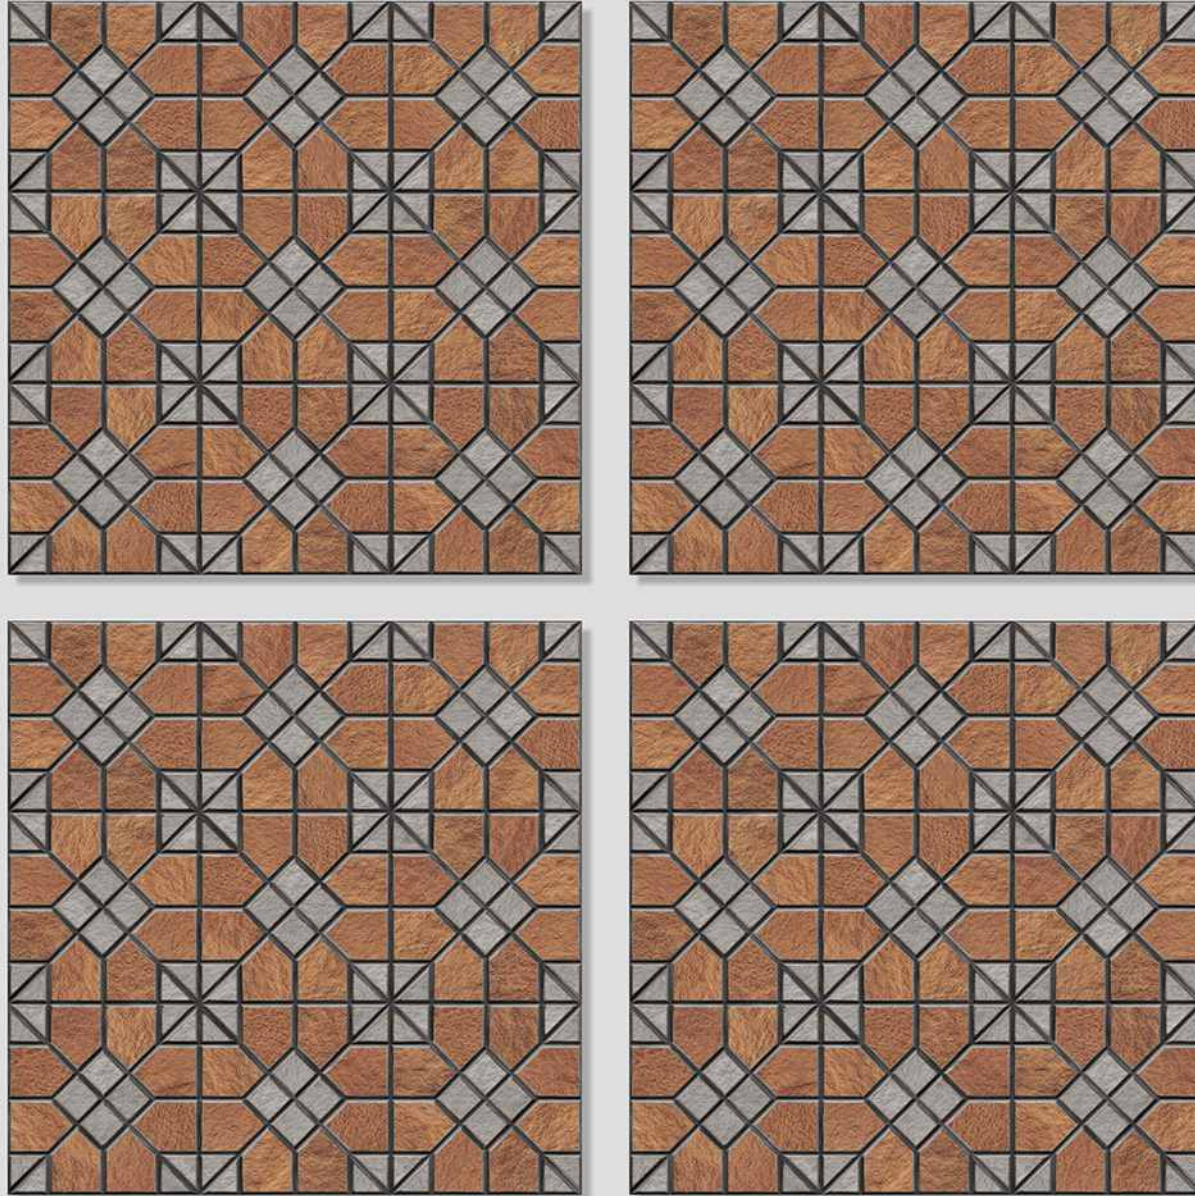

Size
500x
500mm

Series
ASPEN

VERONICA

CERAMIC

ASPEN 03