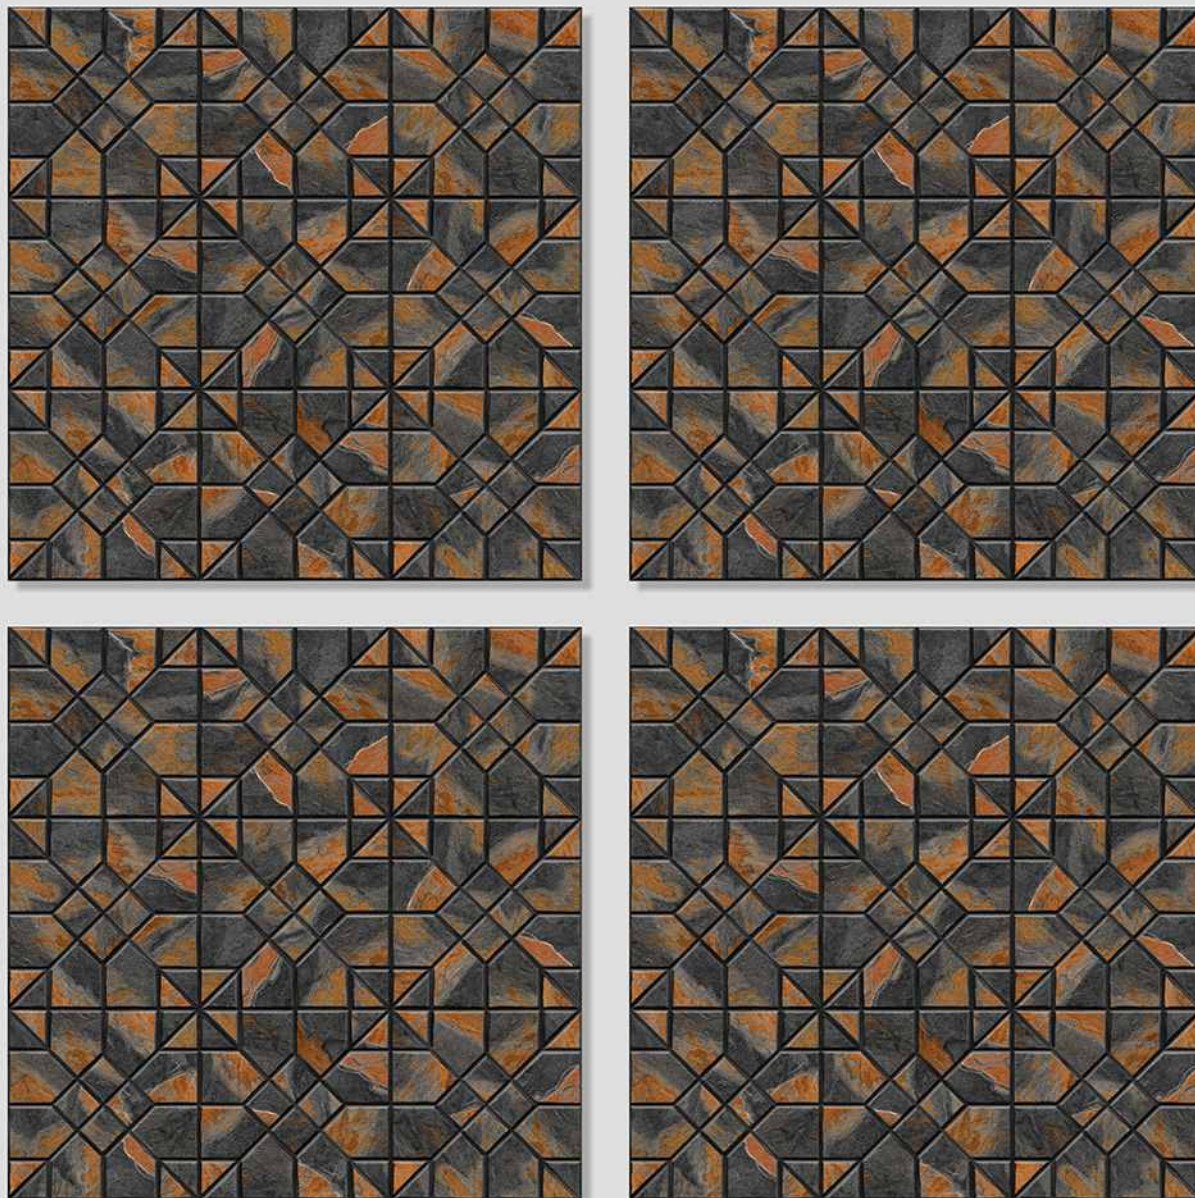

CERAMIC

ASPEN 05

Size
500x
500mm

Series
ASPEN

VERONICA

CERAMIC

ASPEN 06

Size
500x
500mm