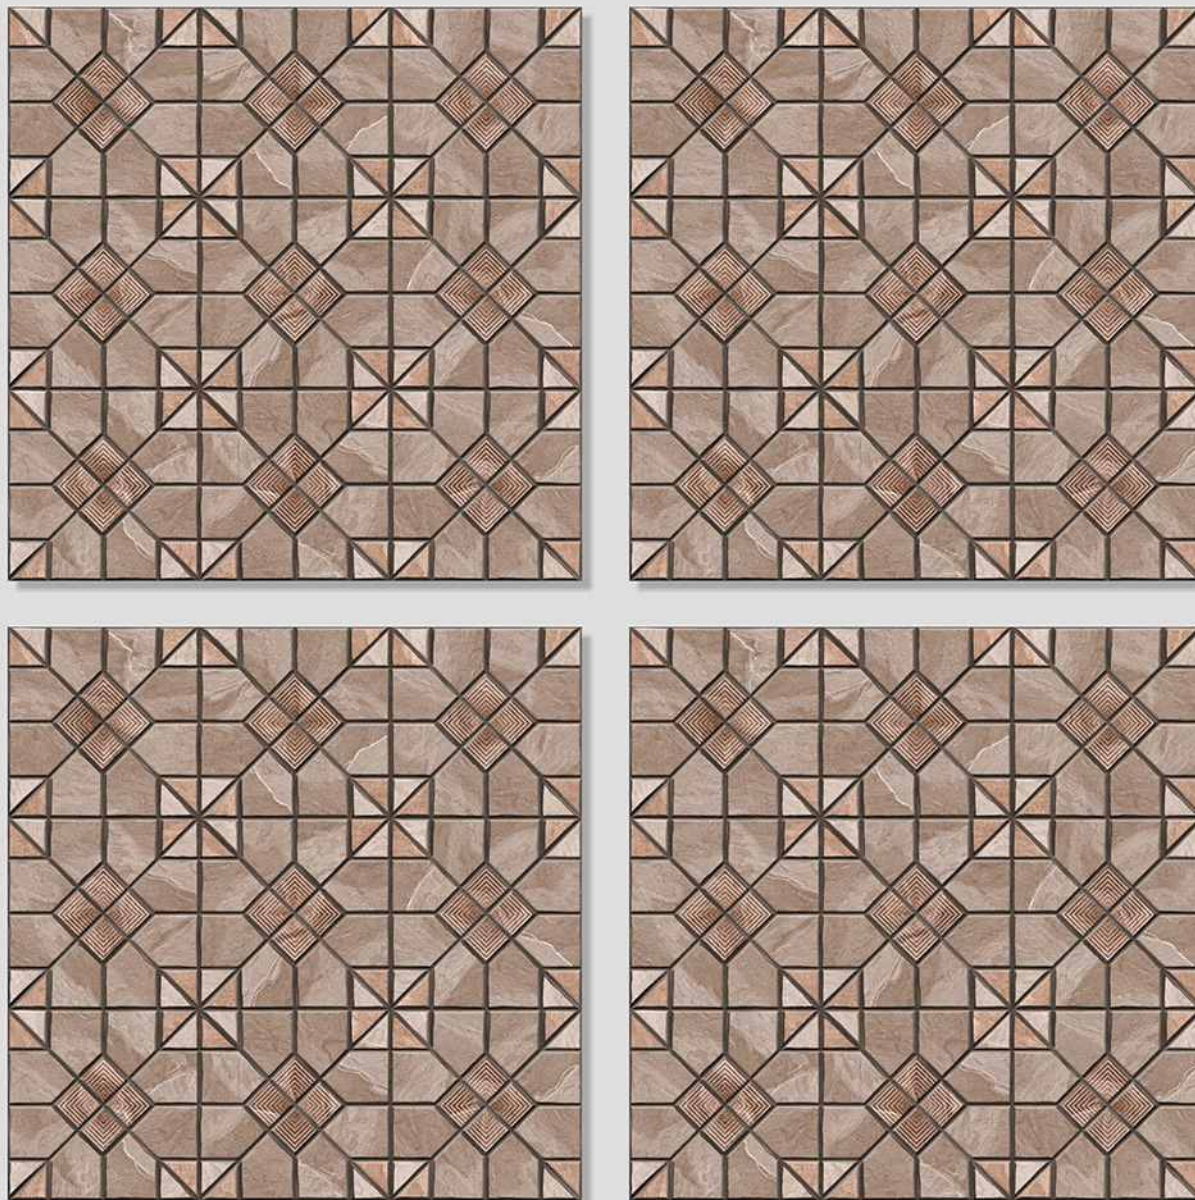

Series
ASPEN

VERONICA

CERAMIC

ASPEN 08

Size
500x
500mm

Series
ASPEN

VERONICA

CERAMIC