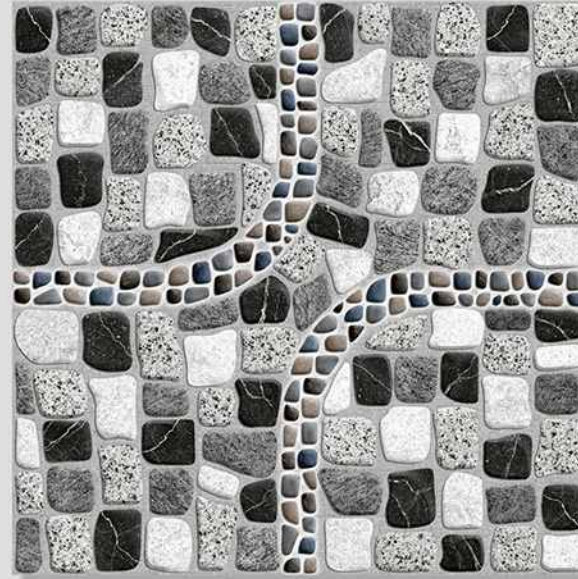

PUNCH
DESIGNS

MATT
FINISH

ANTI-SLIP
MATERIAL

Size
500x
500mm

Series
FRISTON

VERONICA

CERAMIC

FRISTON 08