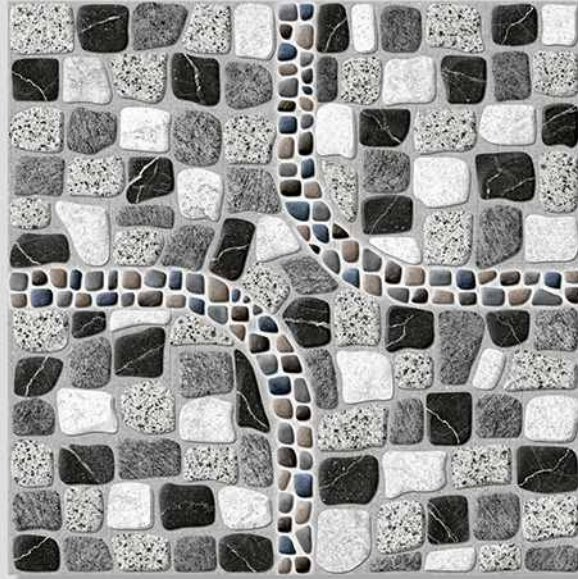

PUNCH
DESIGNS

MATT
FINISH

ANTI-SLIP
MATERIAL

Size
500x
500mm

Series
FRISTON

VERONICA

CERAMIC

FRISTON 08