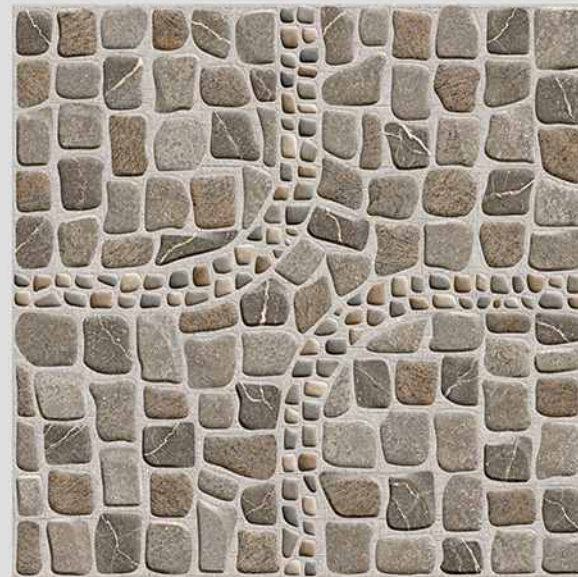

MATT
FINISH

ANTI-SLIP
MATERIAL

Size
500x
500mm

Series
FRISTON

VERONICA

CERAMIC

FRISTON 07

WITH
RANDOMS