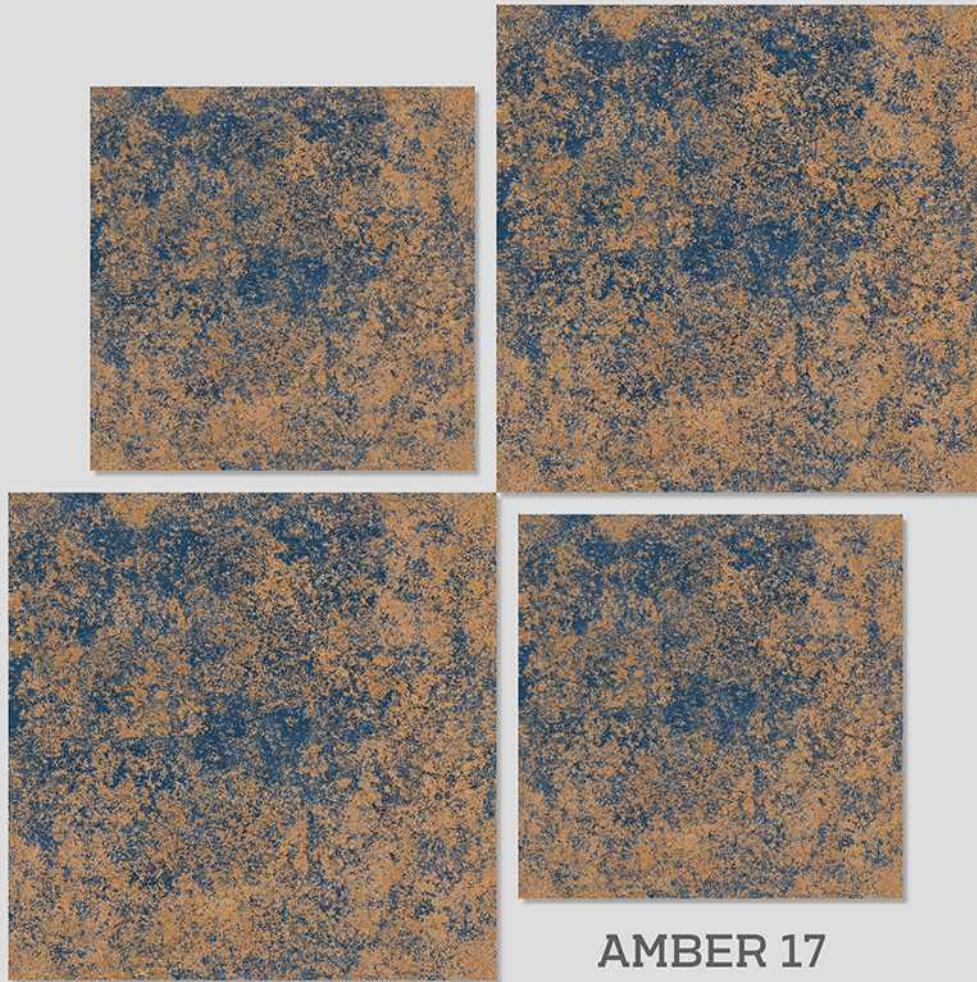

VERONICA

CERAMIC

Series
AMBER PLAIN

AMBER 17

500X
500MM
OUTDOOR PARKING TILES

12 MM
THICKNESS

WITH
RANDOMS

PUNCH
DESIGNS

MATT
FINISH

ANTI SLIP
MATERIAL