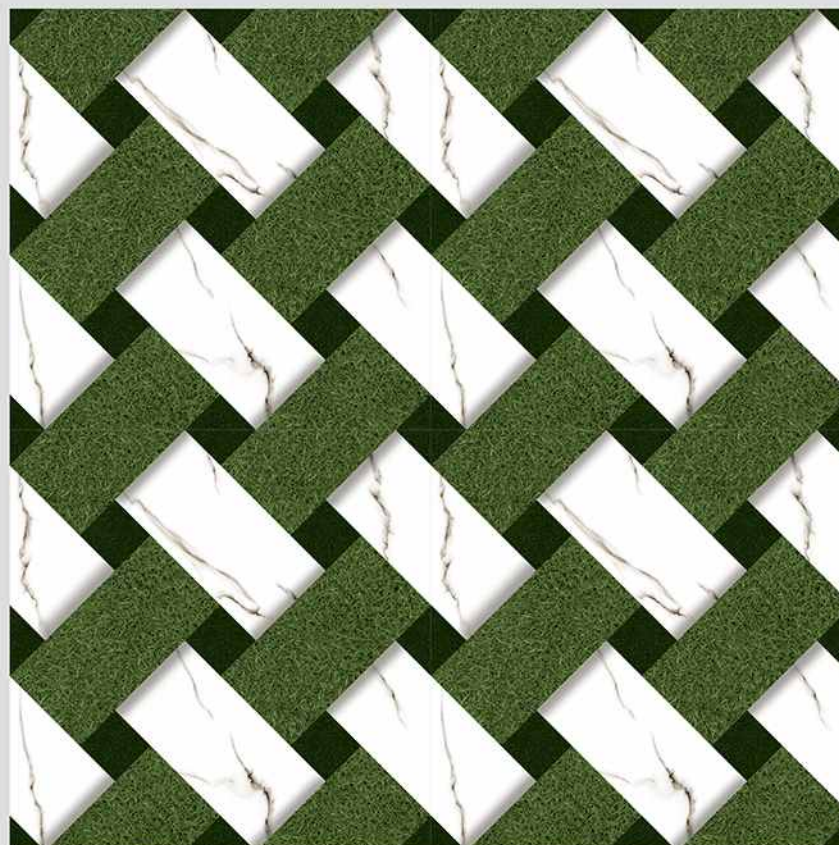

WITH
RANDOMS

PUNCH
DESIGNS

MATT
FINISH

ANTI SLIP
MATERIAL