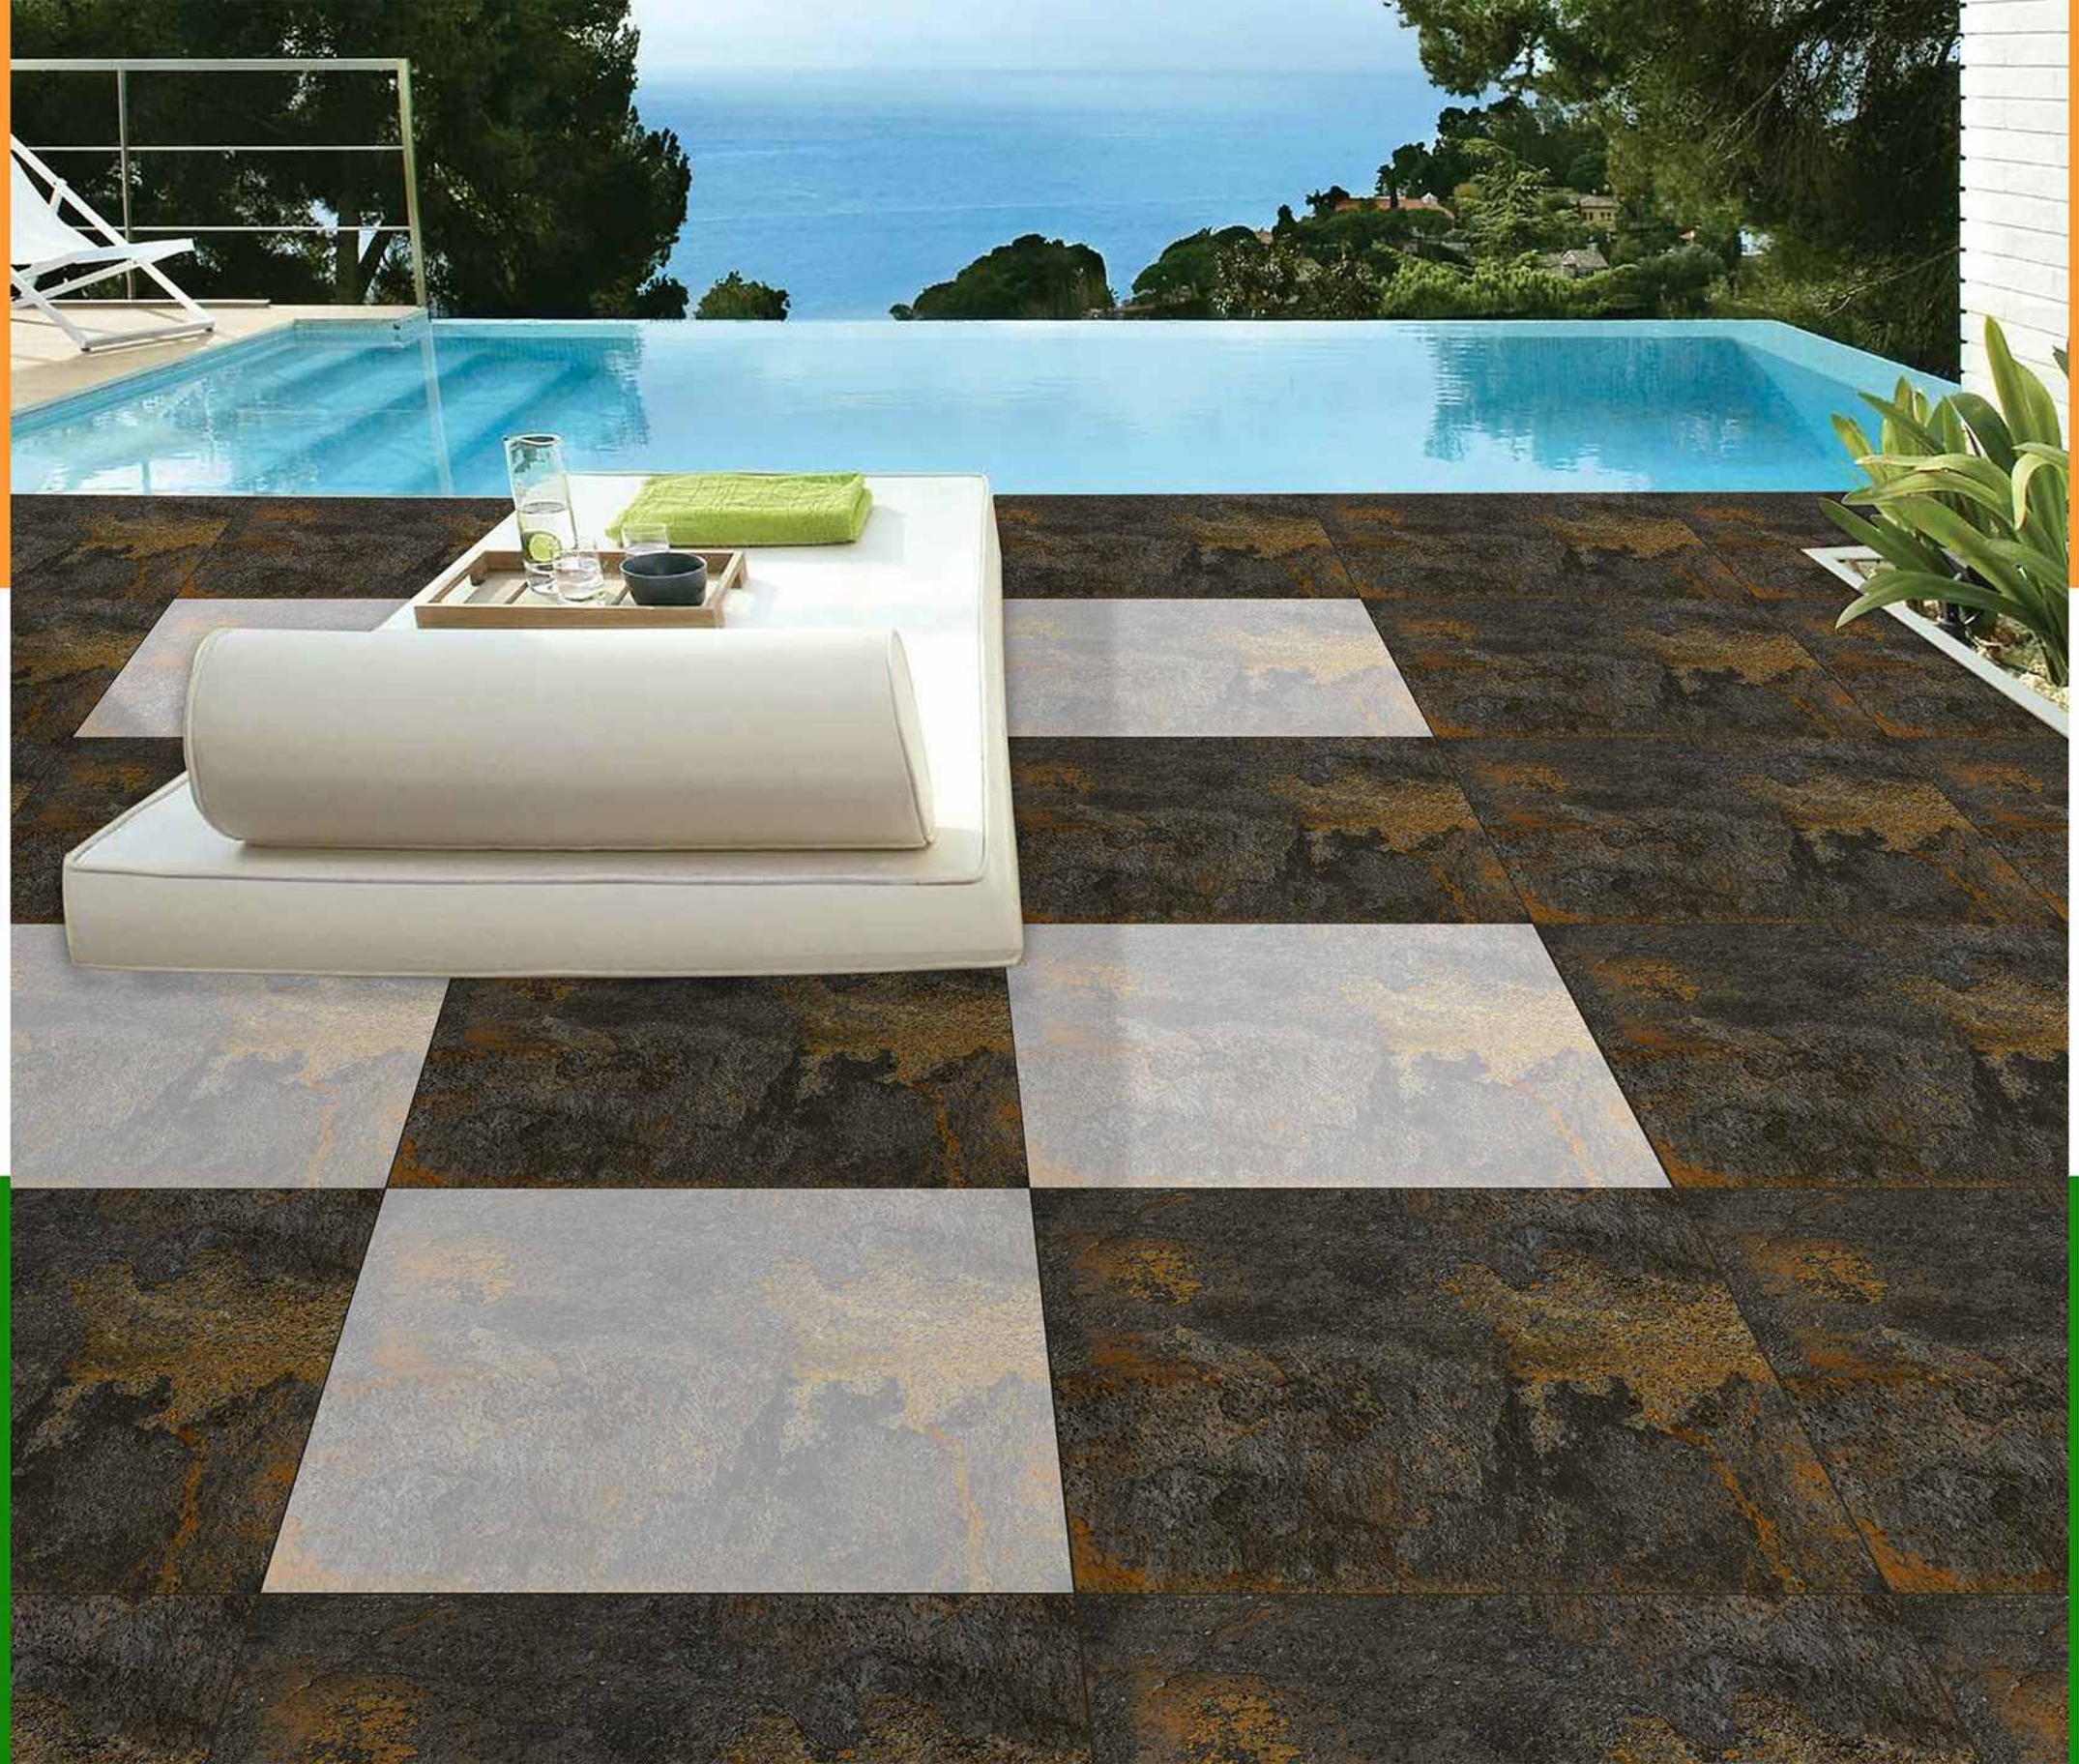

CERAMIC

ACACIA 18 LT

ACACIA 18 DK

WITH
RANDOMS

PUNCH
DESIGNS

MATT
FINISH

ANTISLIP
MATERIAL

Size
500x
500mm