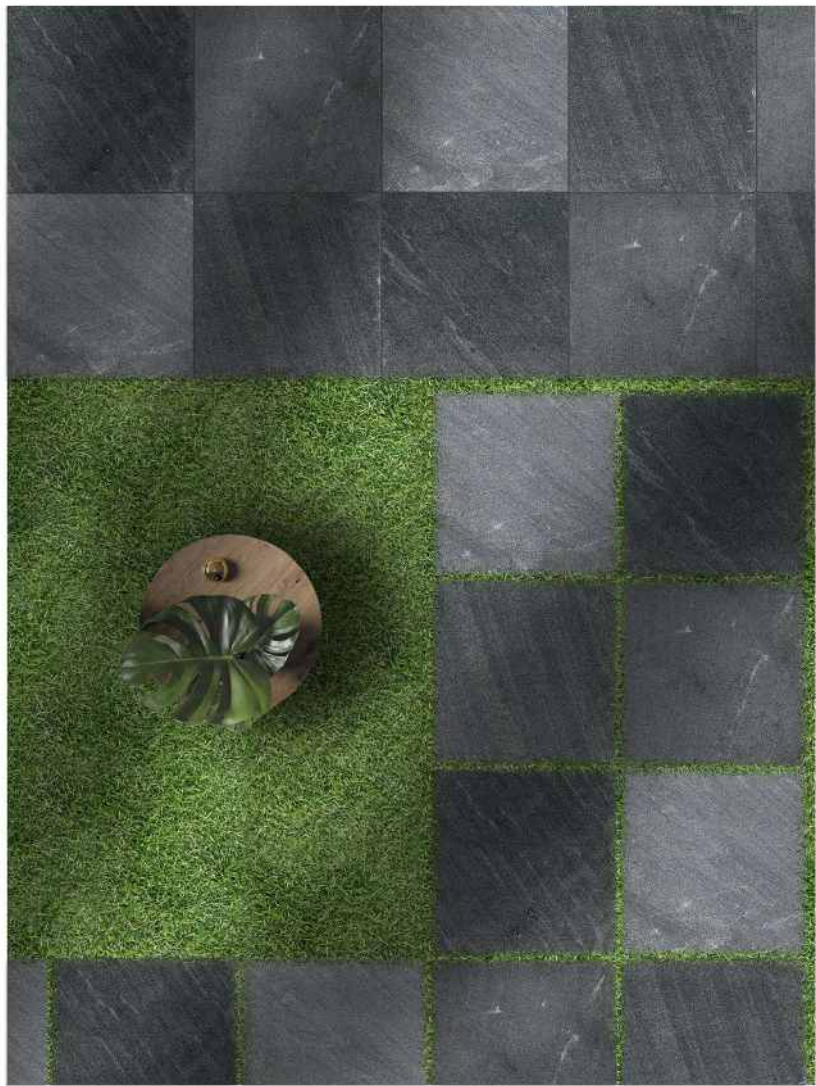

| RUSTIC COLLECTION

**VERONICA**  
CERAMIC

SIZE : 400X400 MM  
SURFACE : OUTDOOR

RUSTIC\_014

RUSTIC\_015

RUSTIC\_016

ROCK\_STONE SURFACE

RUSTIC COLLECTION