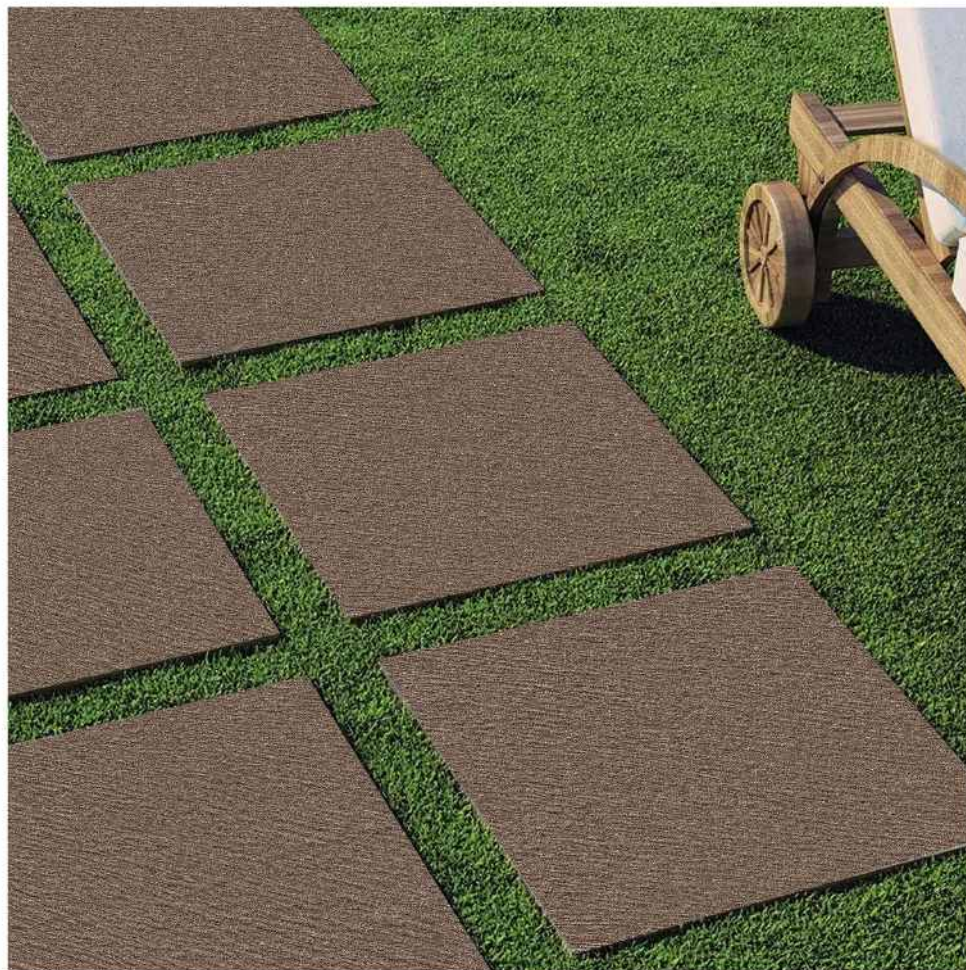

# ROCK COLLECTION

**VERONICA**  
CERAMIC

SIZE : 400X400 MM  
SURFACE : OUTDOOR

ROCK\_002

ROCK\_004

| ROCK COLLECTION

**VERONICA**  
CERAMIC

SIZE : 400X400 MM  
SURFACE : OUTDOOR