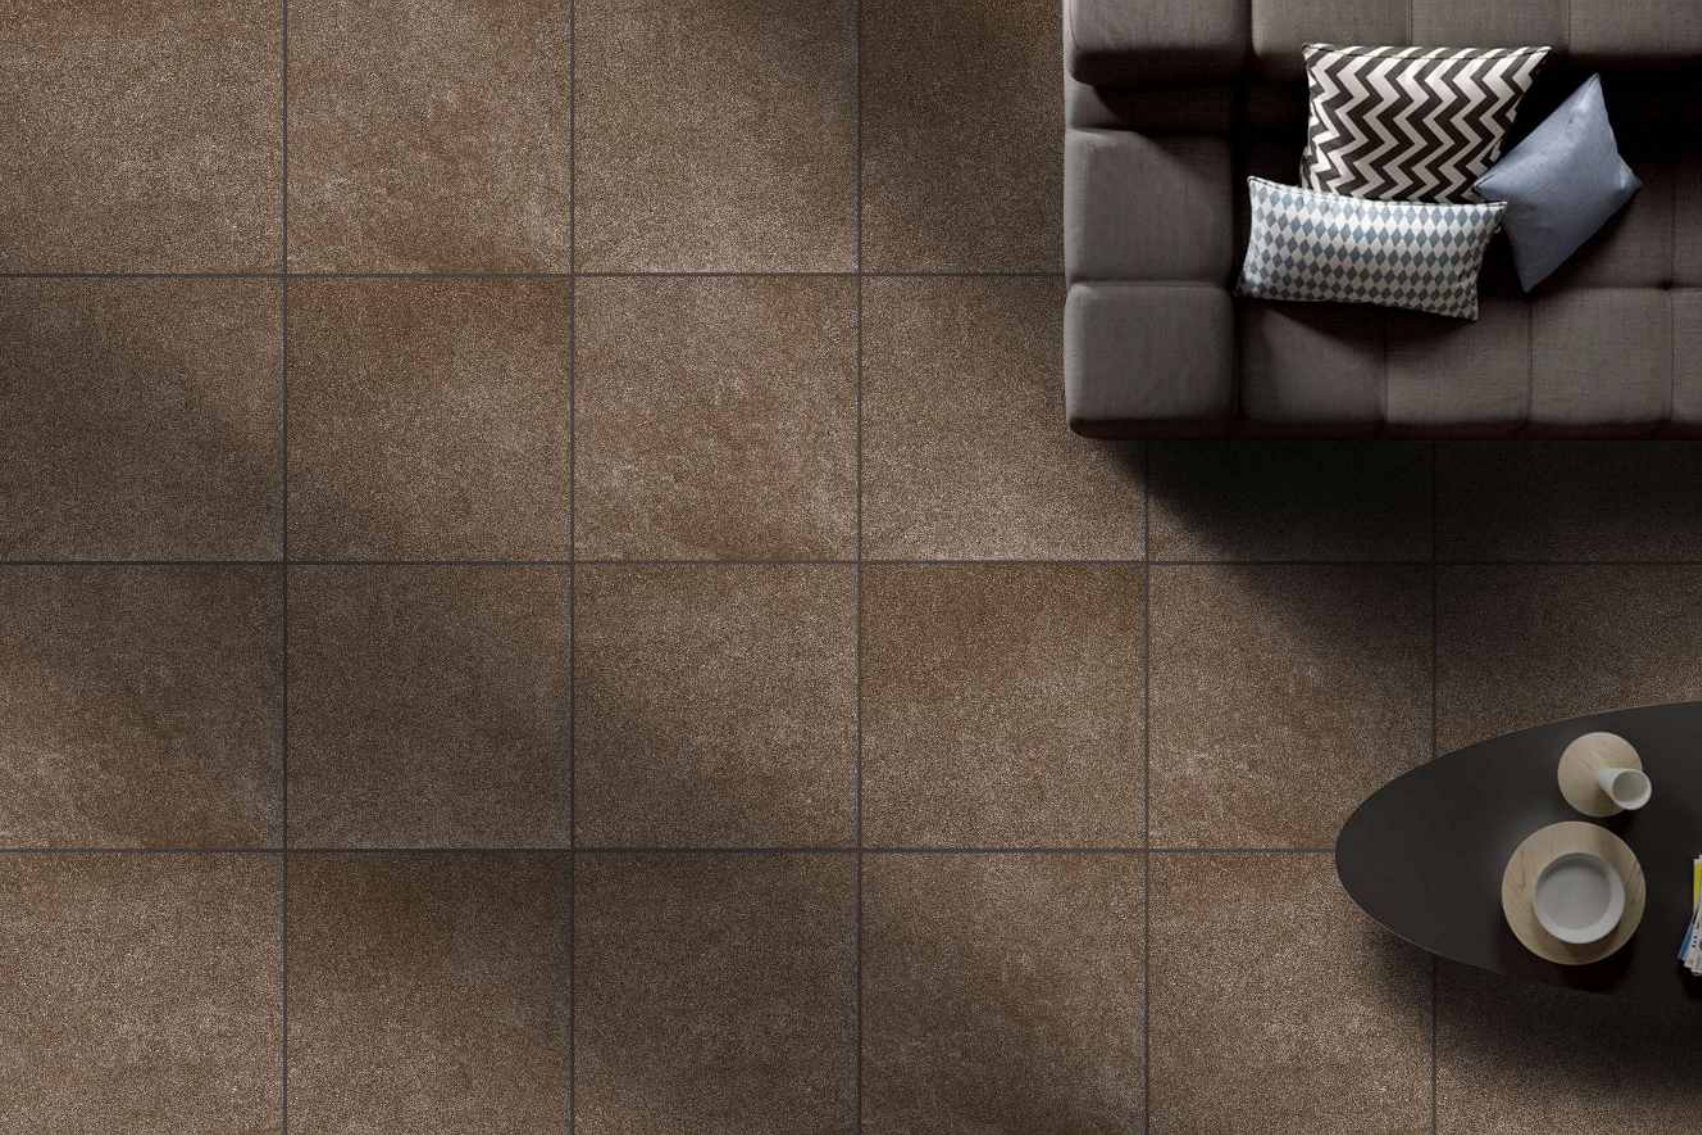

# RUSTIC COLLECTION

**VERONICA**  
CERAMIC

SIZE : 400X400 MM  
SURFACE : OUTDOOR

RUSTIC\_041

RUSTIC\_043

RUSTIC\_042

RUSTIC\_044

RUSTIC COLLECTION