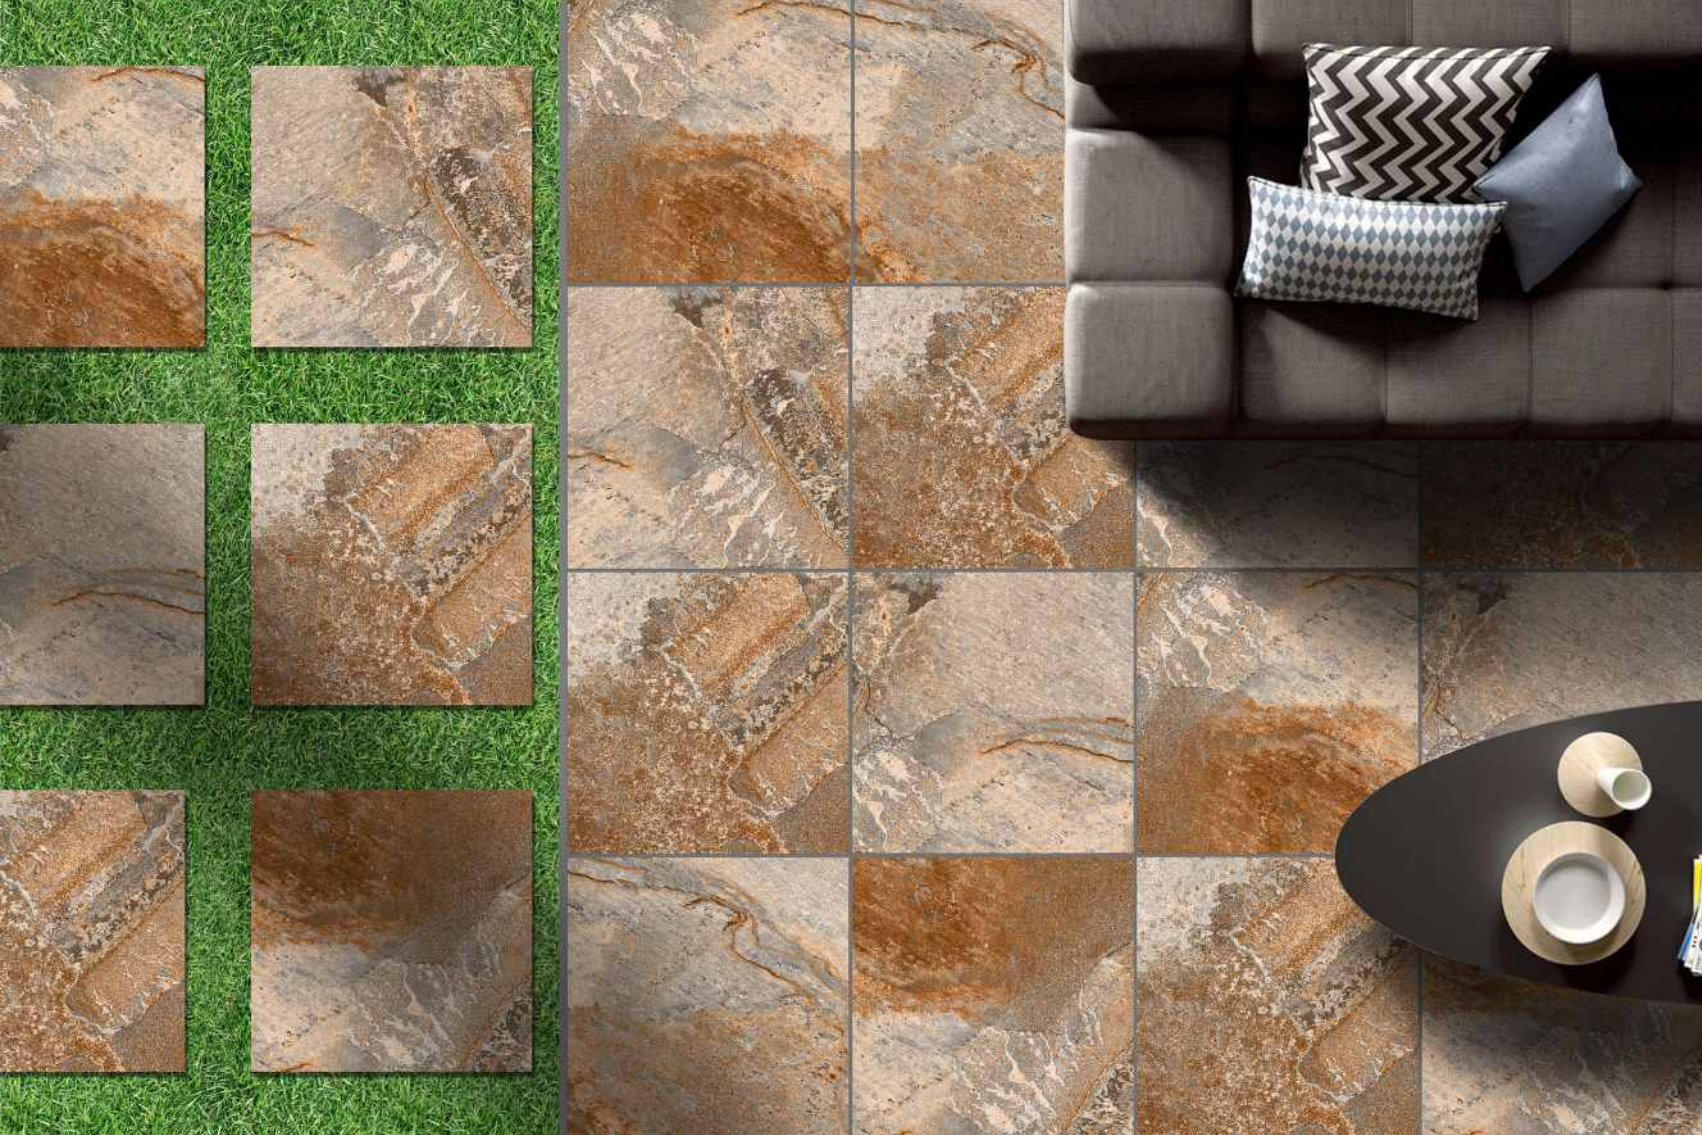

RUSTIC\_025

RUSTIC\_026

RUSTIC\_027

RUSTIC\_028

RUSTIC\_029

RUSTIC COLLECTION

**VERONICA**  
CERAMIC

SIZE : 400X400 MM  
SURFACE : OUTDOOR