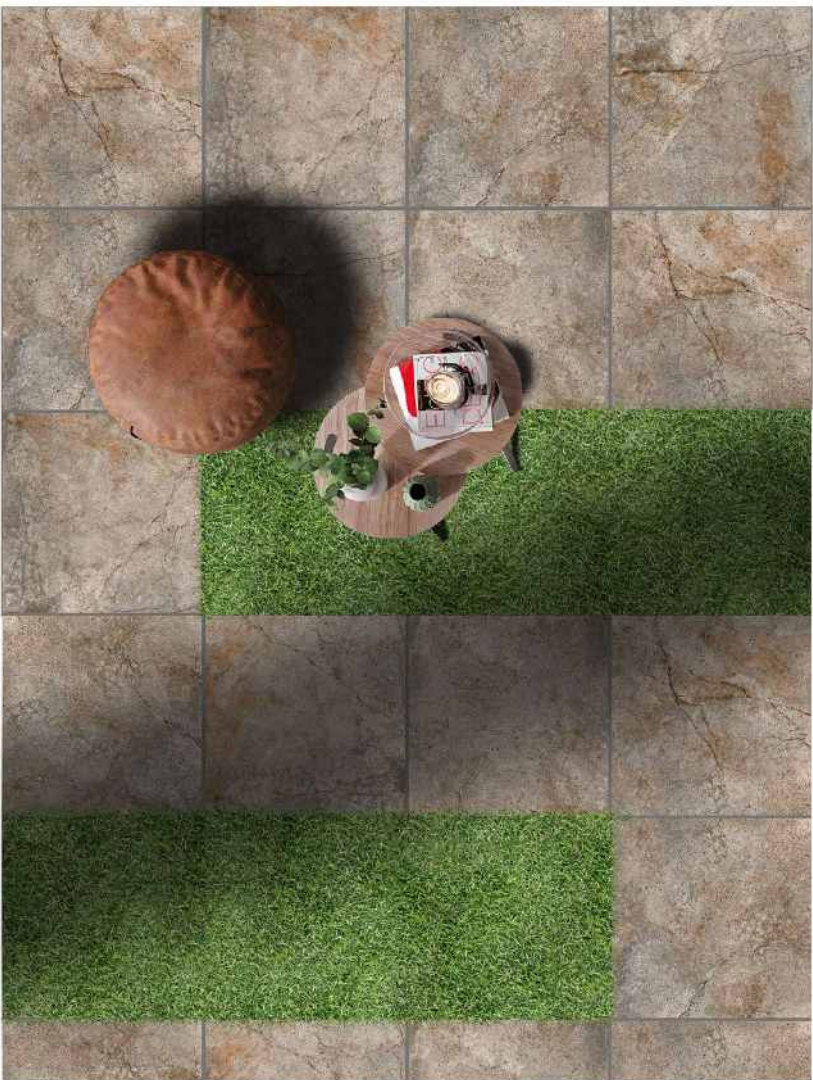

# RUSTIC COLLECTION

**VERONICA**  
CERAMIC

SIZE : 400X400 MM  
SURFACE : OUTDOOR

RUSTIC\_041

RUSTIC\_043

RUSTIC\_042

RUSTIC\_044

RUSTIC COLLECTION