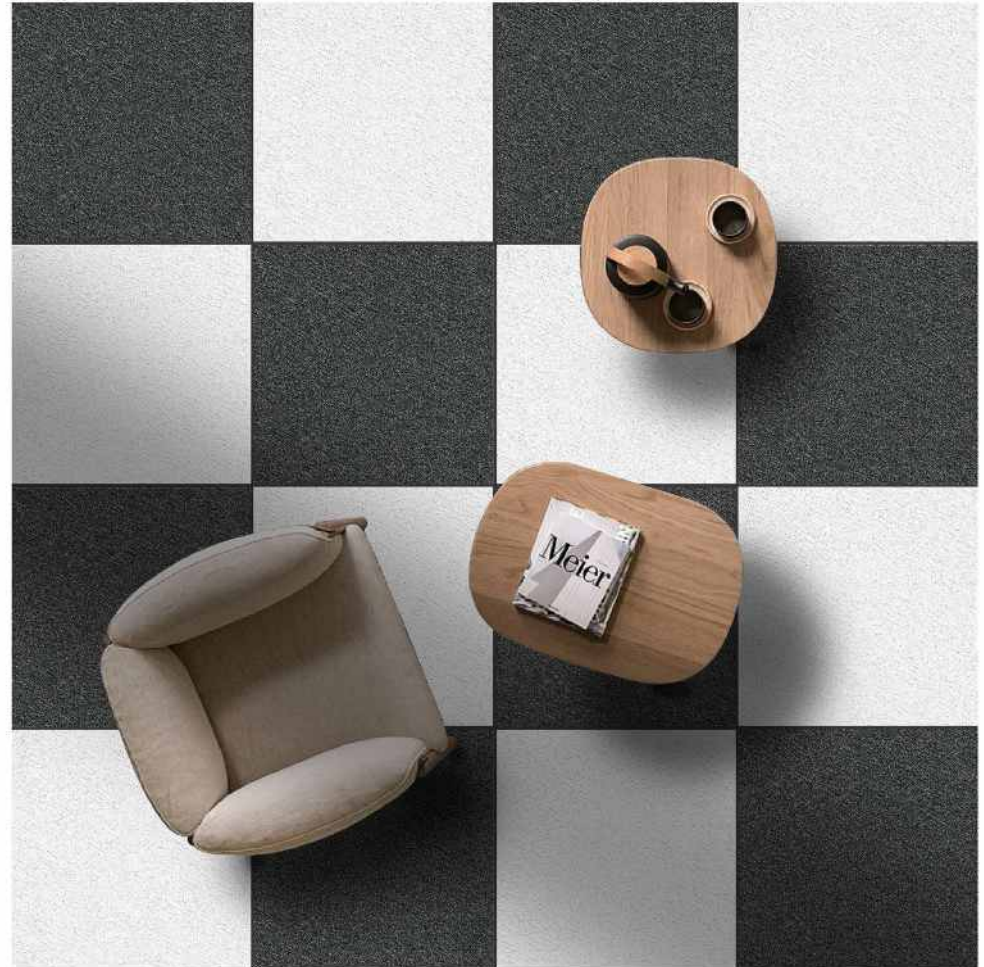

ROCK\_002

ROCK\_005

ROCK COLLECTION

**VERONICA**  
CERAMIC

SIZE : 400X400 MM  
SURFACE : OUTDOOR

ROCK\_001

ROCK\_006