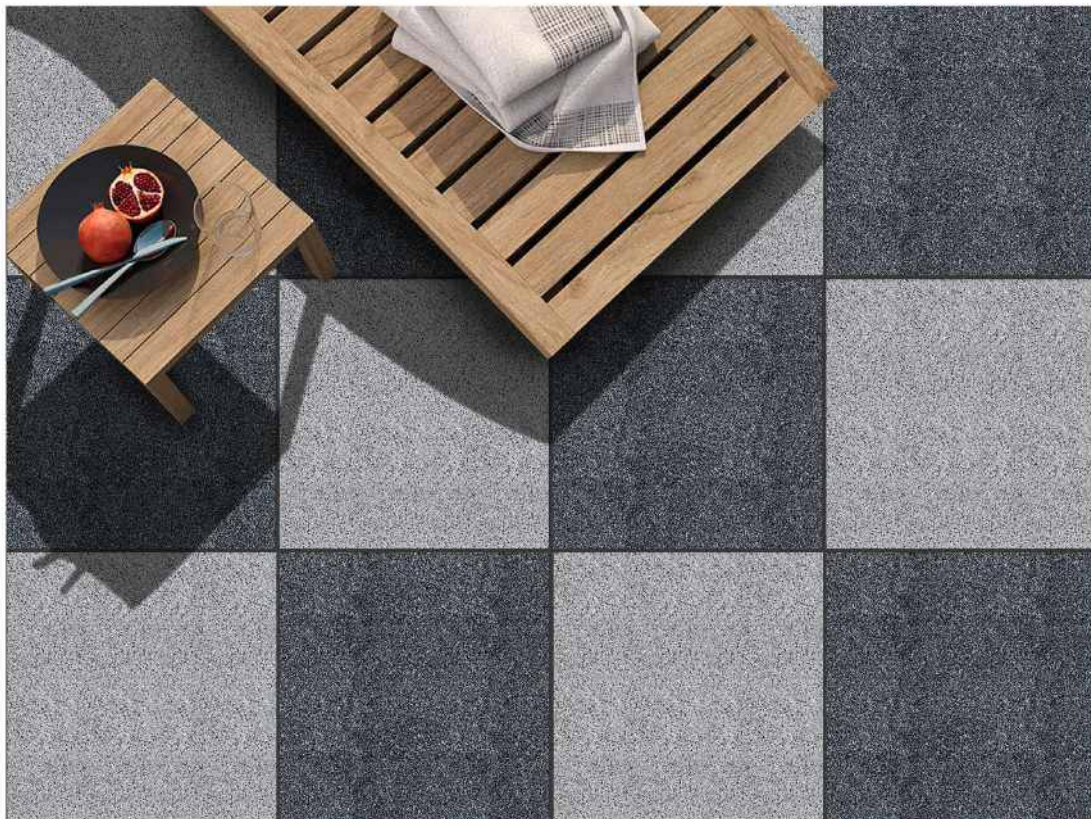

MAKER\_031

MAKER\_033

MAKER COLLECTION

**VERONICA**  
CERAMIC

SIZE : 400X400 MM  
SURFACE : OUTDOOR

MAKER\_032

MAKER\_035

MAKER COLLECTION