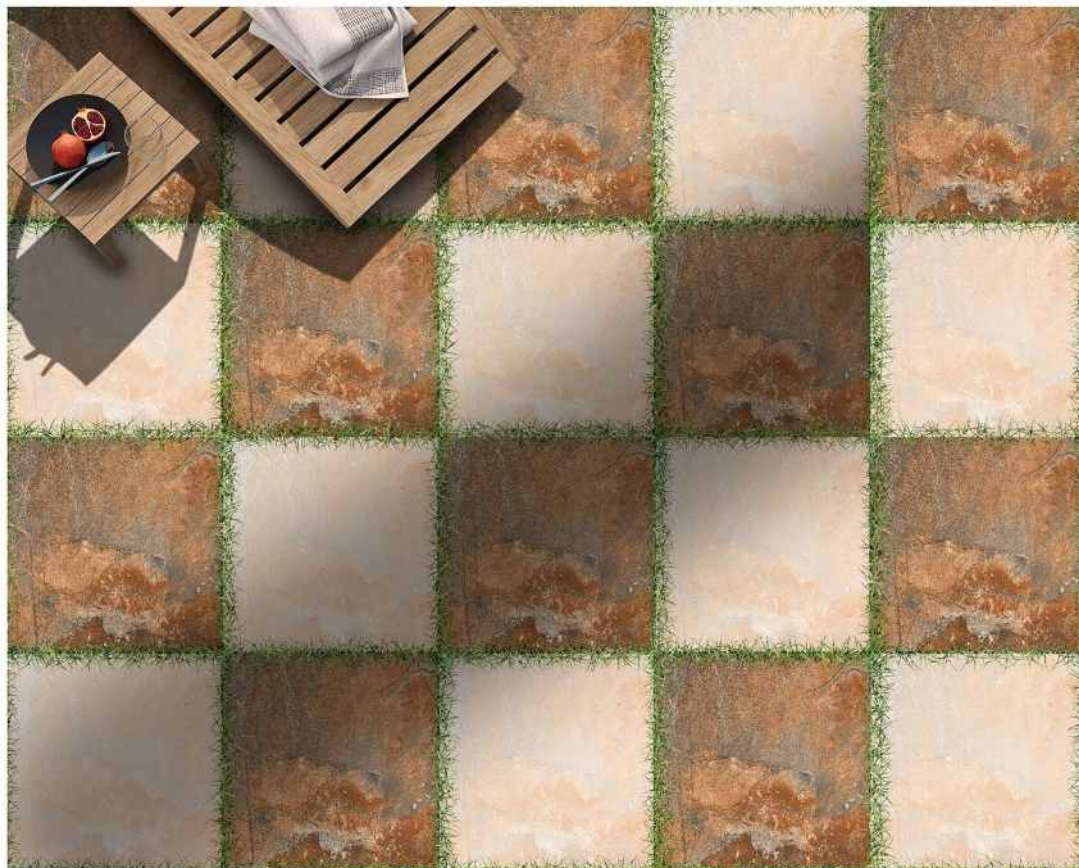

# RUSTIC COLLECTION

**VERONICA**  
CERAMIC

SIZE : 400X400 MM  
SURFACE : OUTDOOR

RUSTIC\_001

RUSTIC\_002

RUSTIC COLLECTION

**VERONICA**  
CERAMIC

SIZE : 400X400 MM  
SURFACE : OUTDOOR