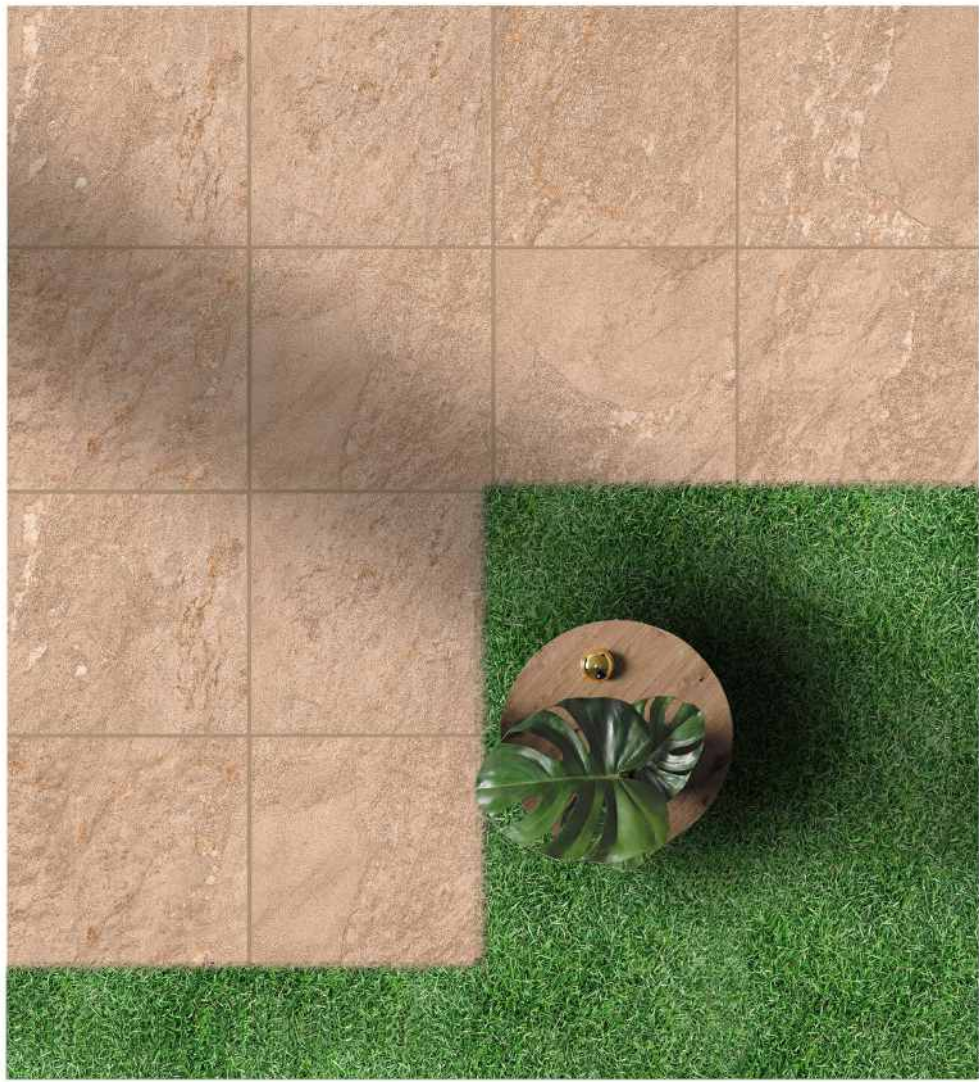

RUSTIC\_020

RUSTIC\_022

RUSTIC\_021

RUSTIC\_023

RUSTIC\_024

RUSTIC COLLECTION

**VERONICA**  
CERAMIC

SIZE : 400X400 MM  
SURFACE : OUTDOOR