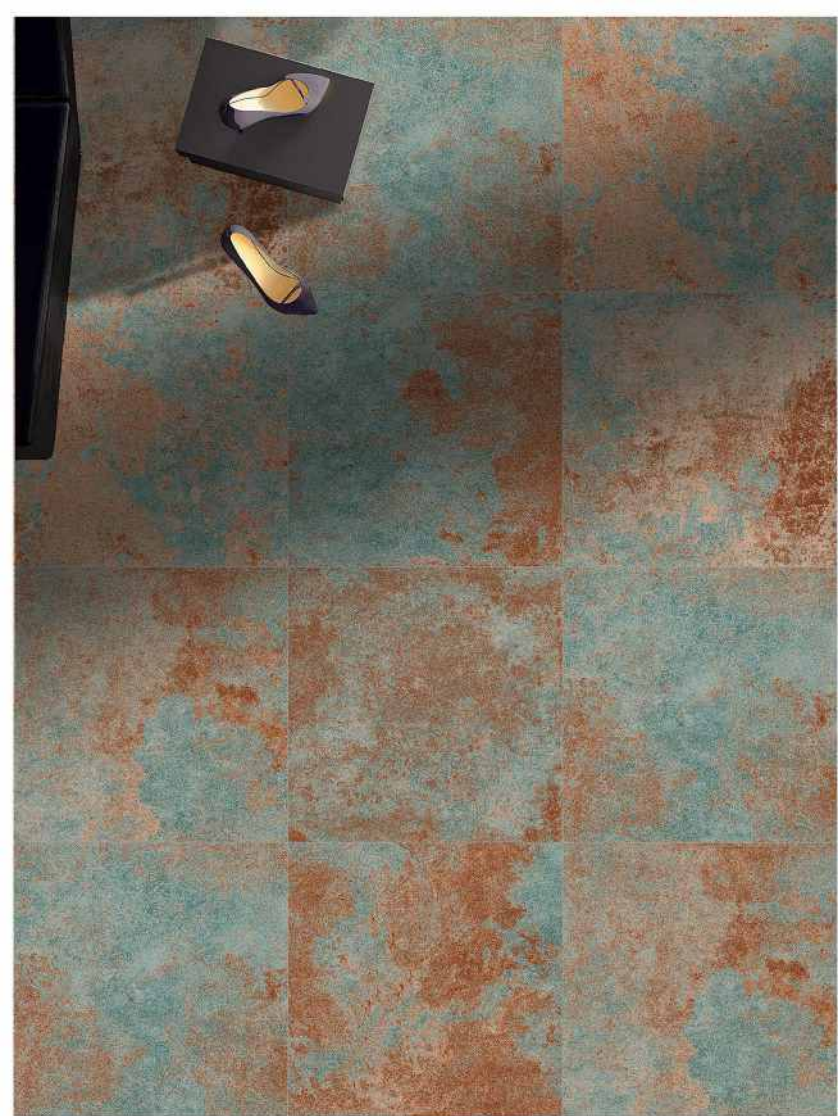

**VERONICA**  
CERAMIC

SIZE : 400X400 MM  
SURFACE : OUTDOOR

RUSTIC\_048

RUSTIC\_049

RUSTIC\_050

RUSTIC\_051

RUSTIC\_052

RUSTIC\_053