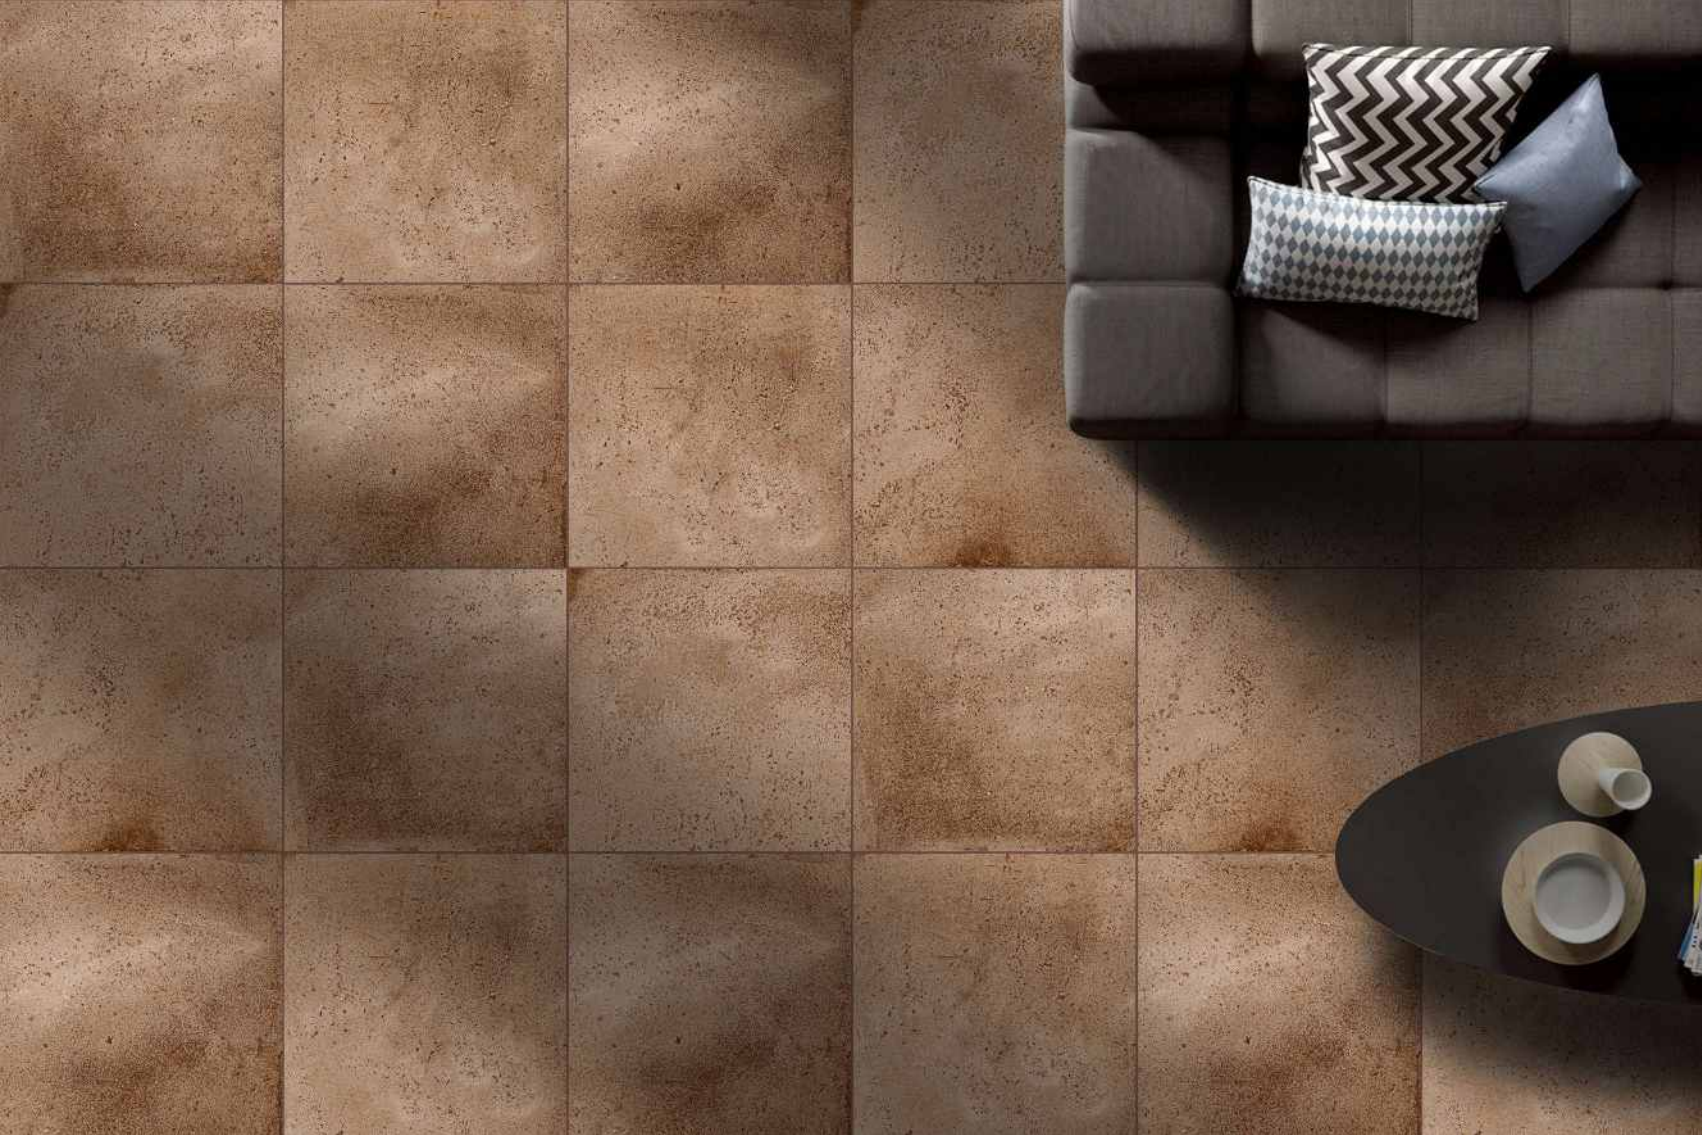

RUSTIC\_030

RUSTIC\_033

RUSTIC\_031

RUSTIC\_032

RUSTIC COLLECTION

**VERONICA**  
CERAMIC

SIZE : 400X400 MM  
SURFACE : OUTDOOR

RUSTIC\_034