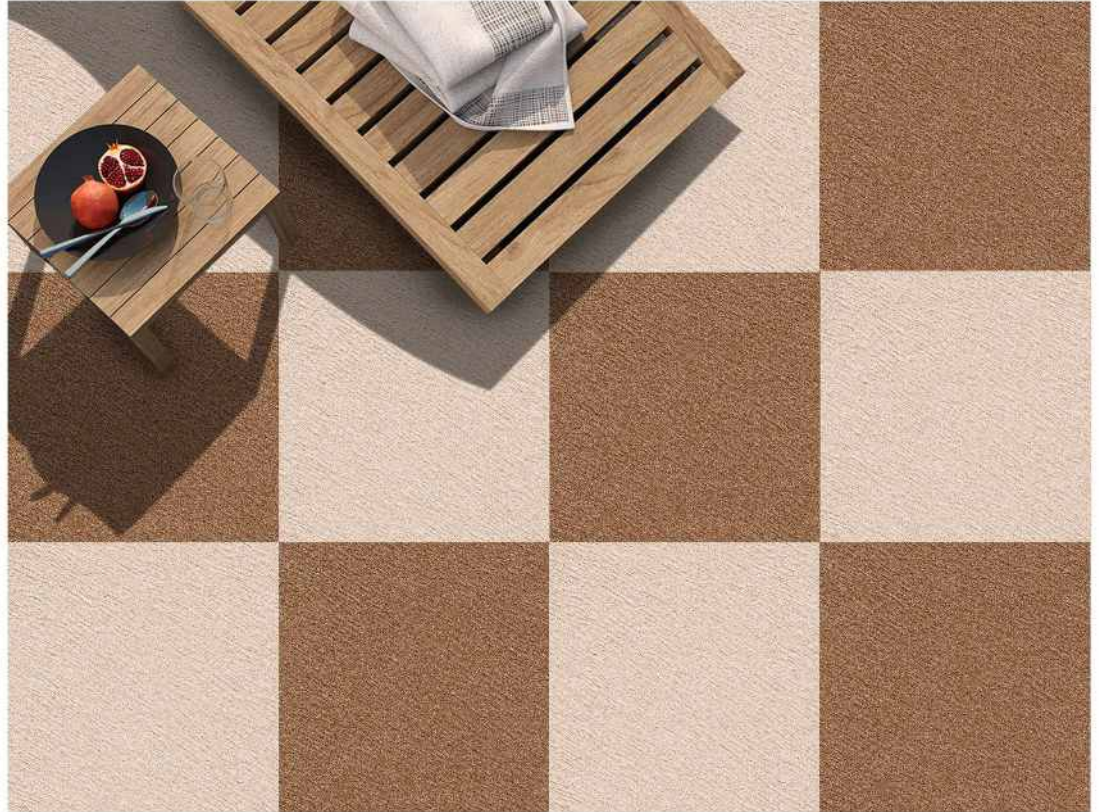

ROCK COLLECTION

VERONICA
CERAMIC

SIZE : 400X400 MM
SURFACE : OUTDOOR