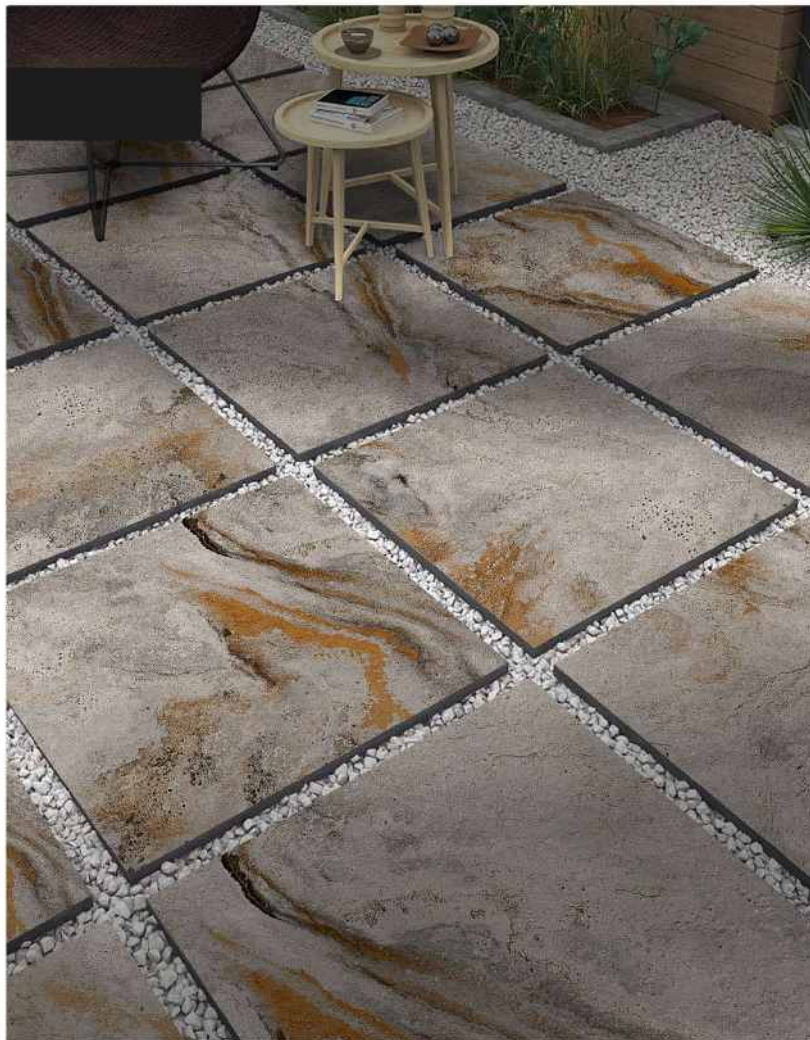

# RUSTIC COLLECTION

**VERONICA**  
CERAMIC

SIZE : 400X400 MM  
SURFACE : OUTDOOR

RUSTIC\_011

RUSTIC\_013

RUSTIC\_012

Safe Choice

Stone surface