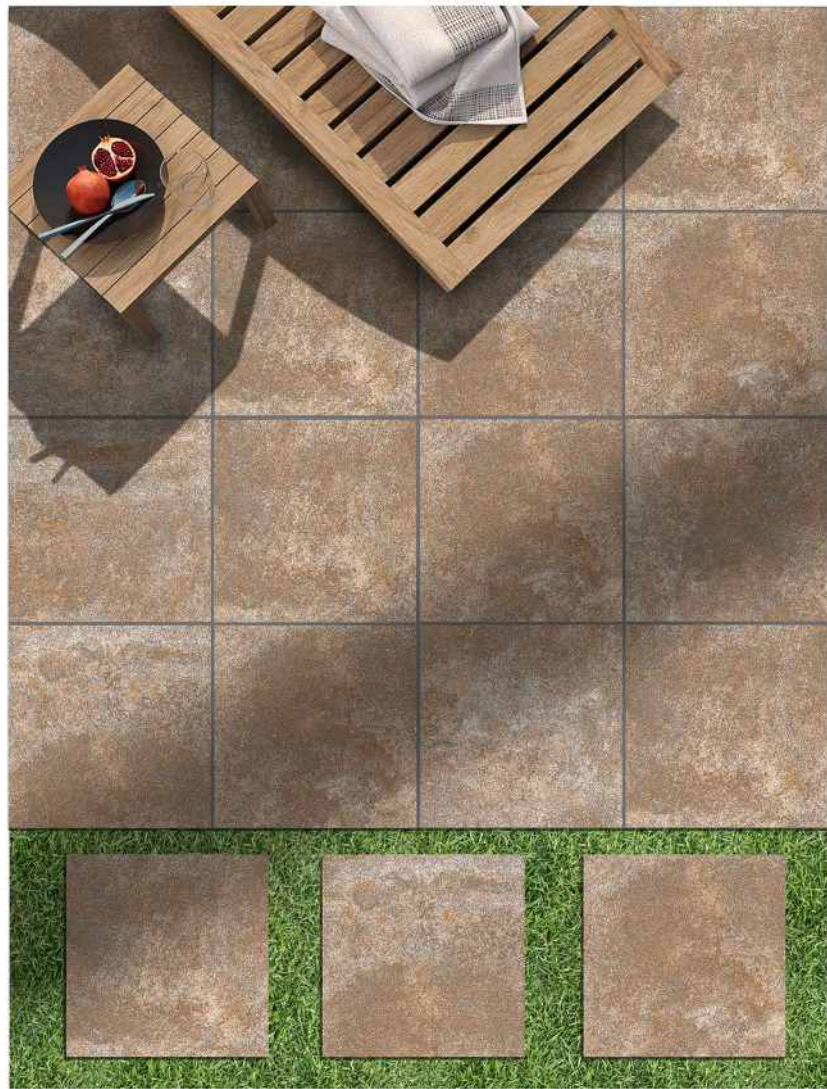

RUSTIC\_036

RUSTIC\_038

RUSTIC\_035

RUSTIC\_037

RUSTIC\_039

RUSTIC COLLECTION

**VERONICA**  
CERAMIC

SIZE : 400X400 MM  
SURFACE : OUTDOOR