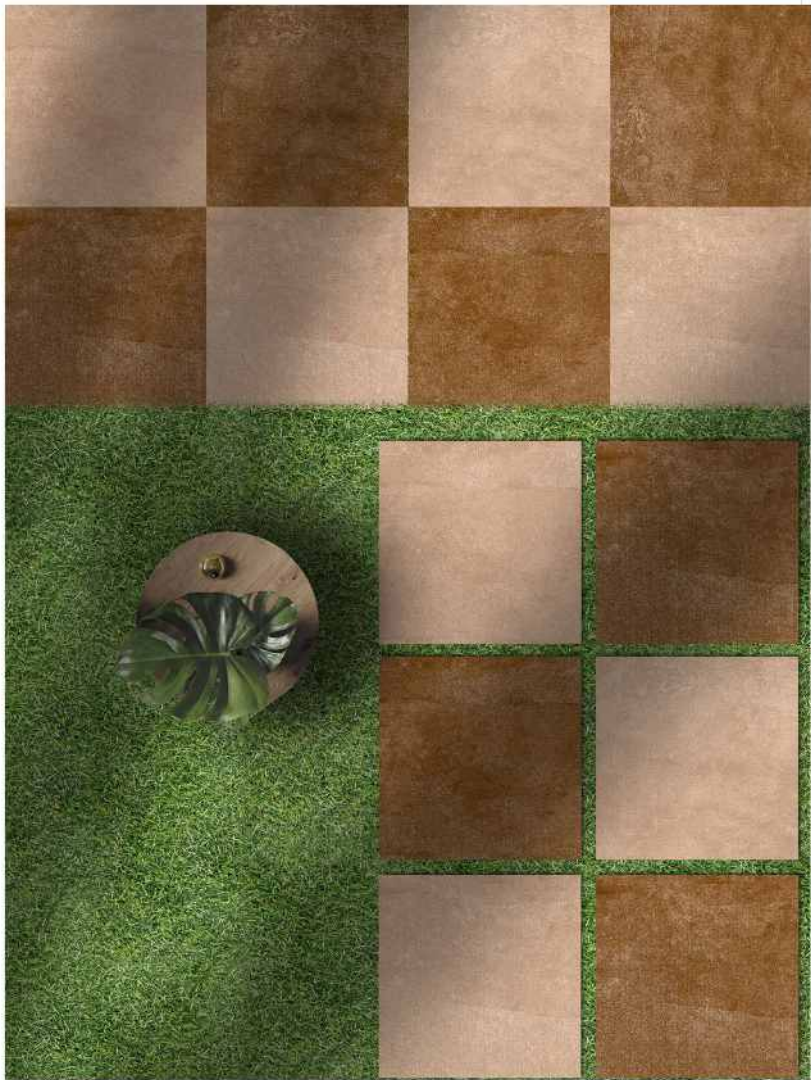

# RUSTIC COLLECTION

**VERONICA**  
CERAMIC

SIZE : 400X400 MM  
SURFACE : OUTDOOR

RUSTIC\_007

RUSTIC\_008

RUSTIC\_009

RUSTIC\_010