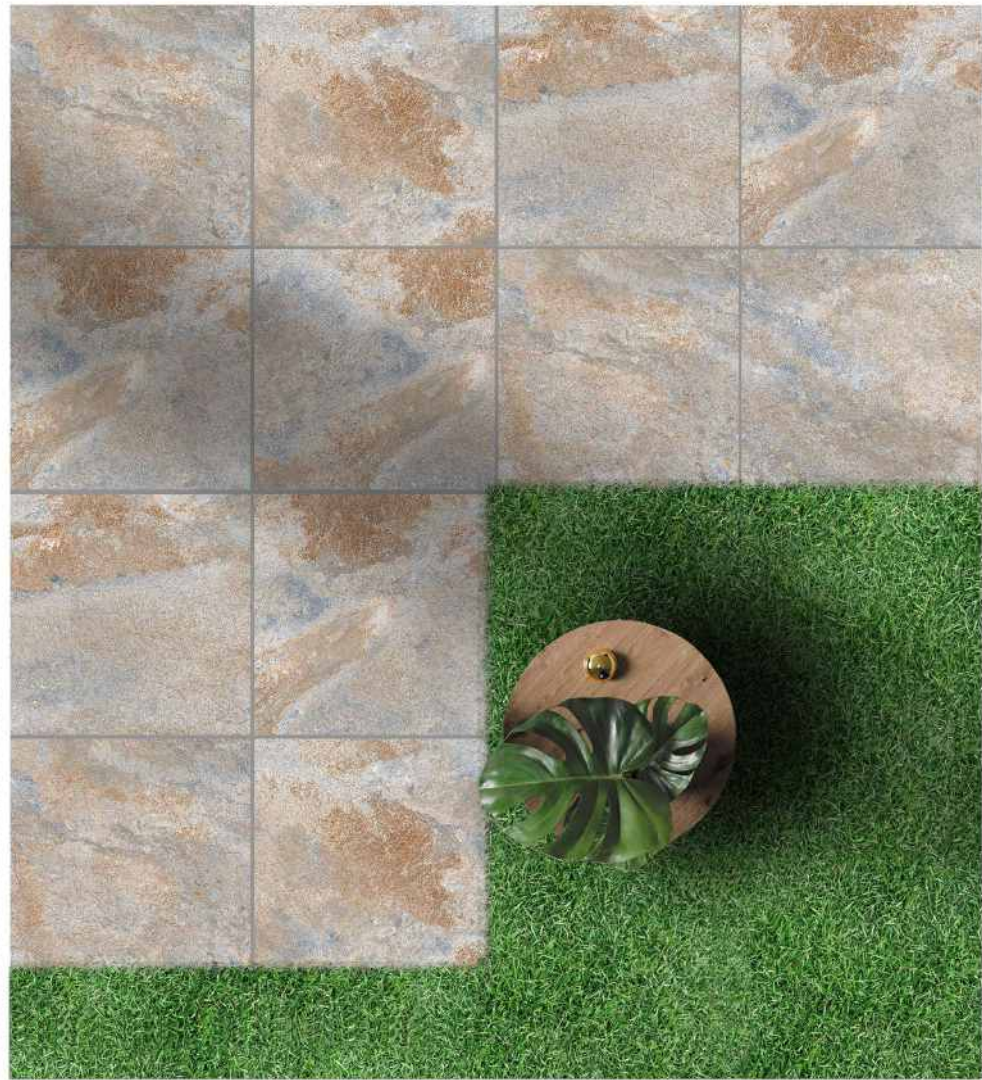

**VERONICA**  
CERAMIC

SIZE : 400X400 MM  
SURFACE : OUTDOOR

MAKER\_092

MAKER\_095

MAKER\_097

MAKER\_094

MAKER\_096

MAKER\_098