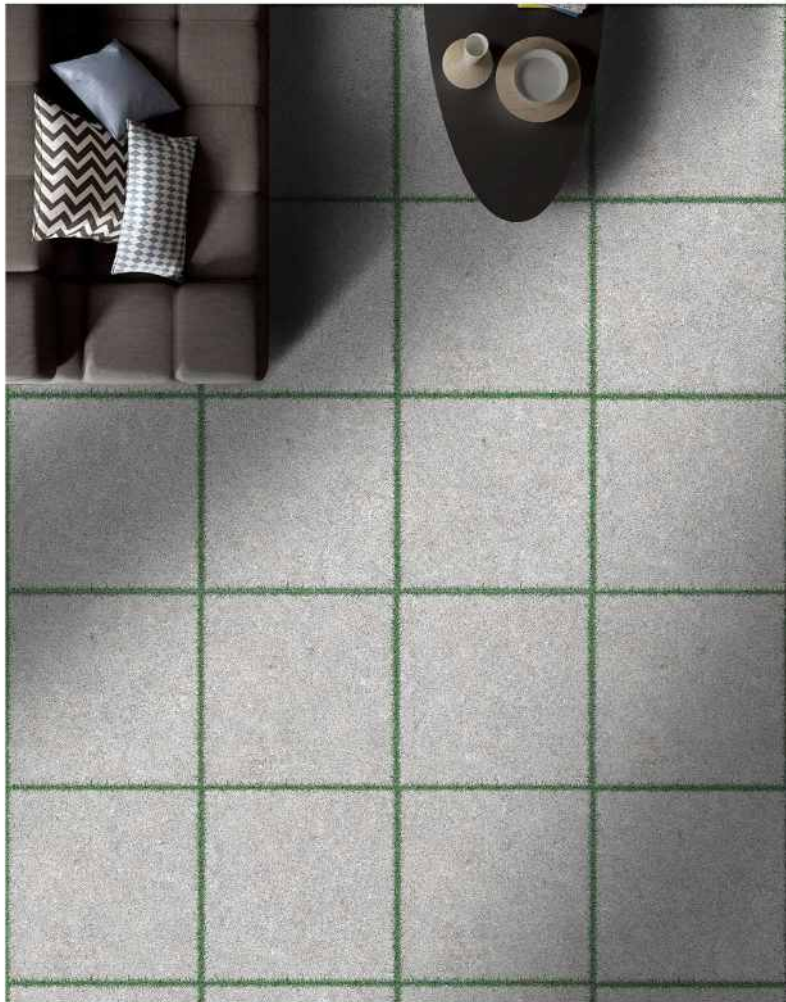

**VERONICA**  
CERAMIC

SIZE : 400X400 MM  
SURFACE : OUTDOOR

RUSTIC\_048

RUSTIC\_049

RUSTIC\_050

RUSTIC\_051

RUSTIC\_052

RUSTIC\_053