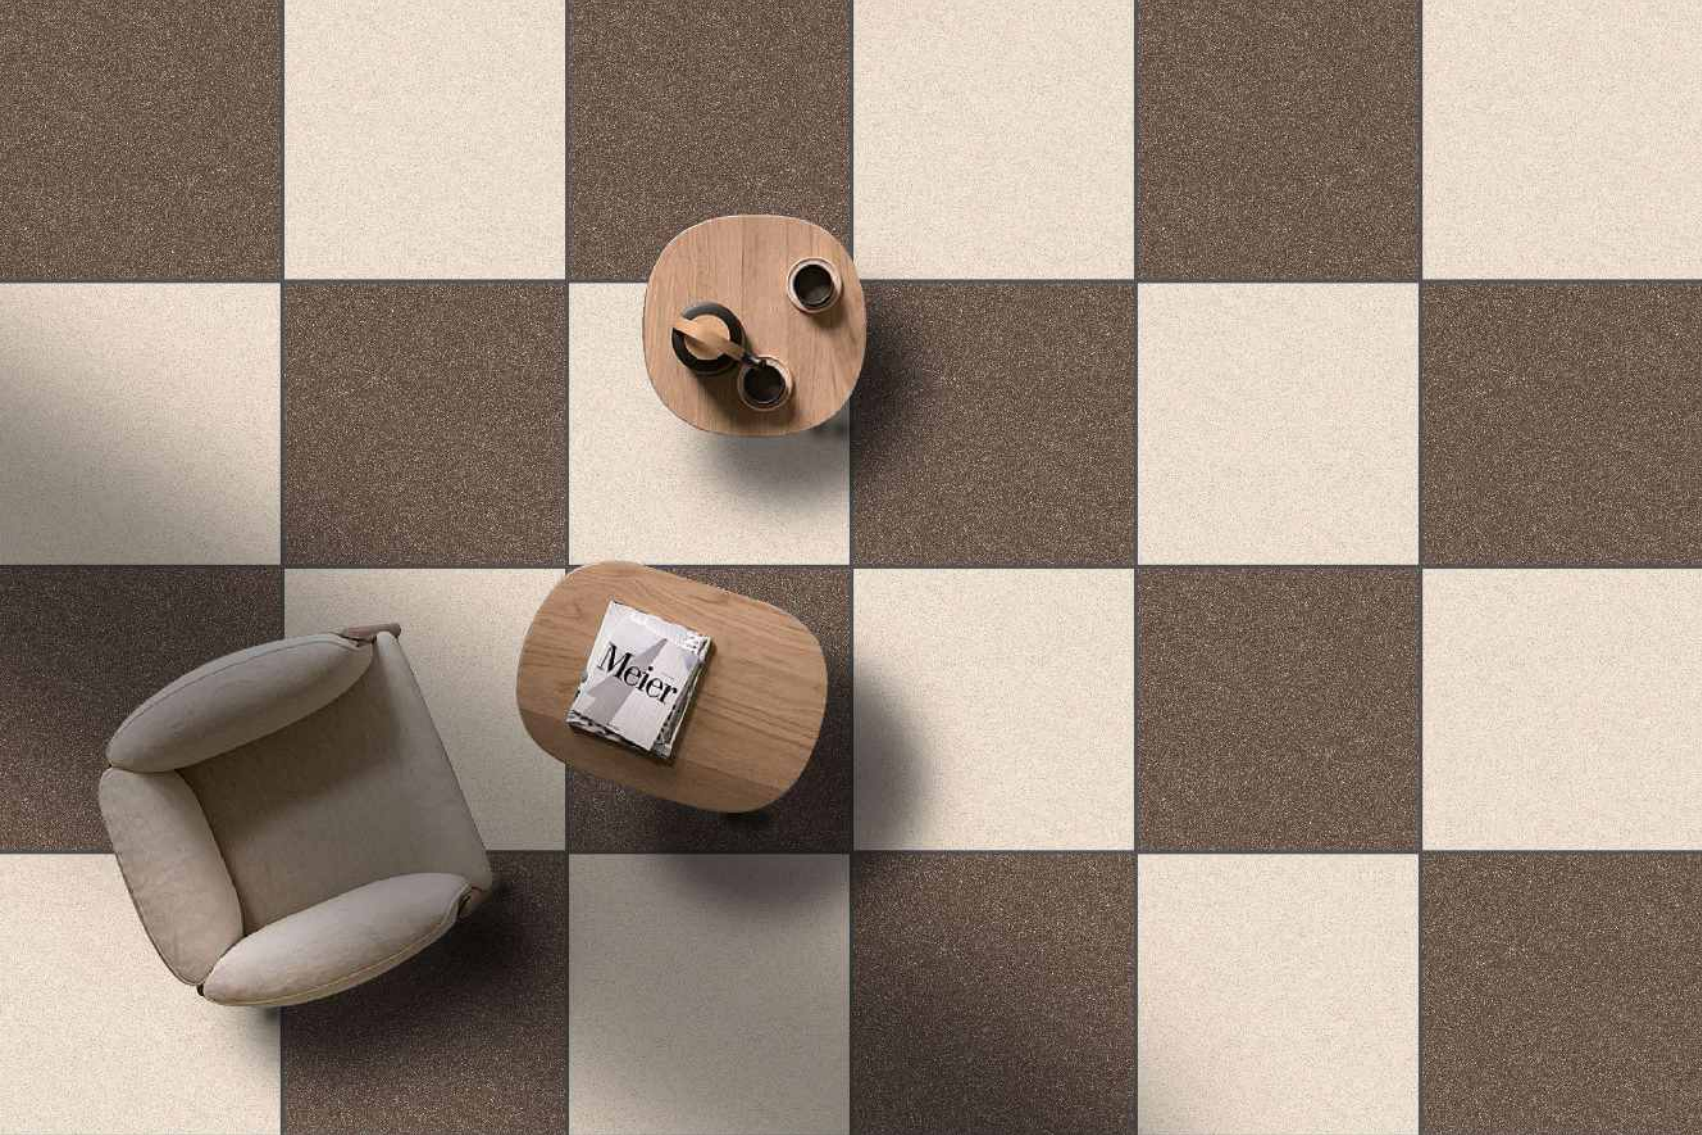

**VERONICA**  
CERAMIC

SIZE : 400X400 MM  
SURFACE : OUTDOOR

MAKER\_036

MAKER\_037

MAKER\_038

MAKER\_039

MAKER\_040

MAKER\_041