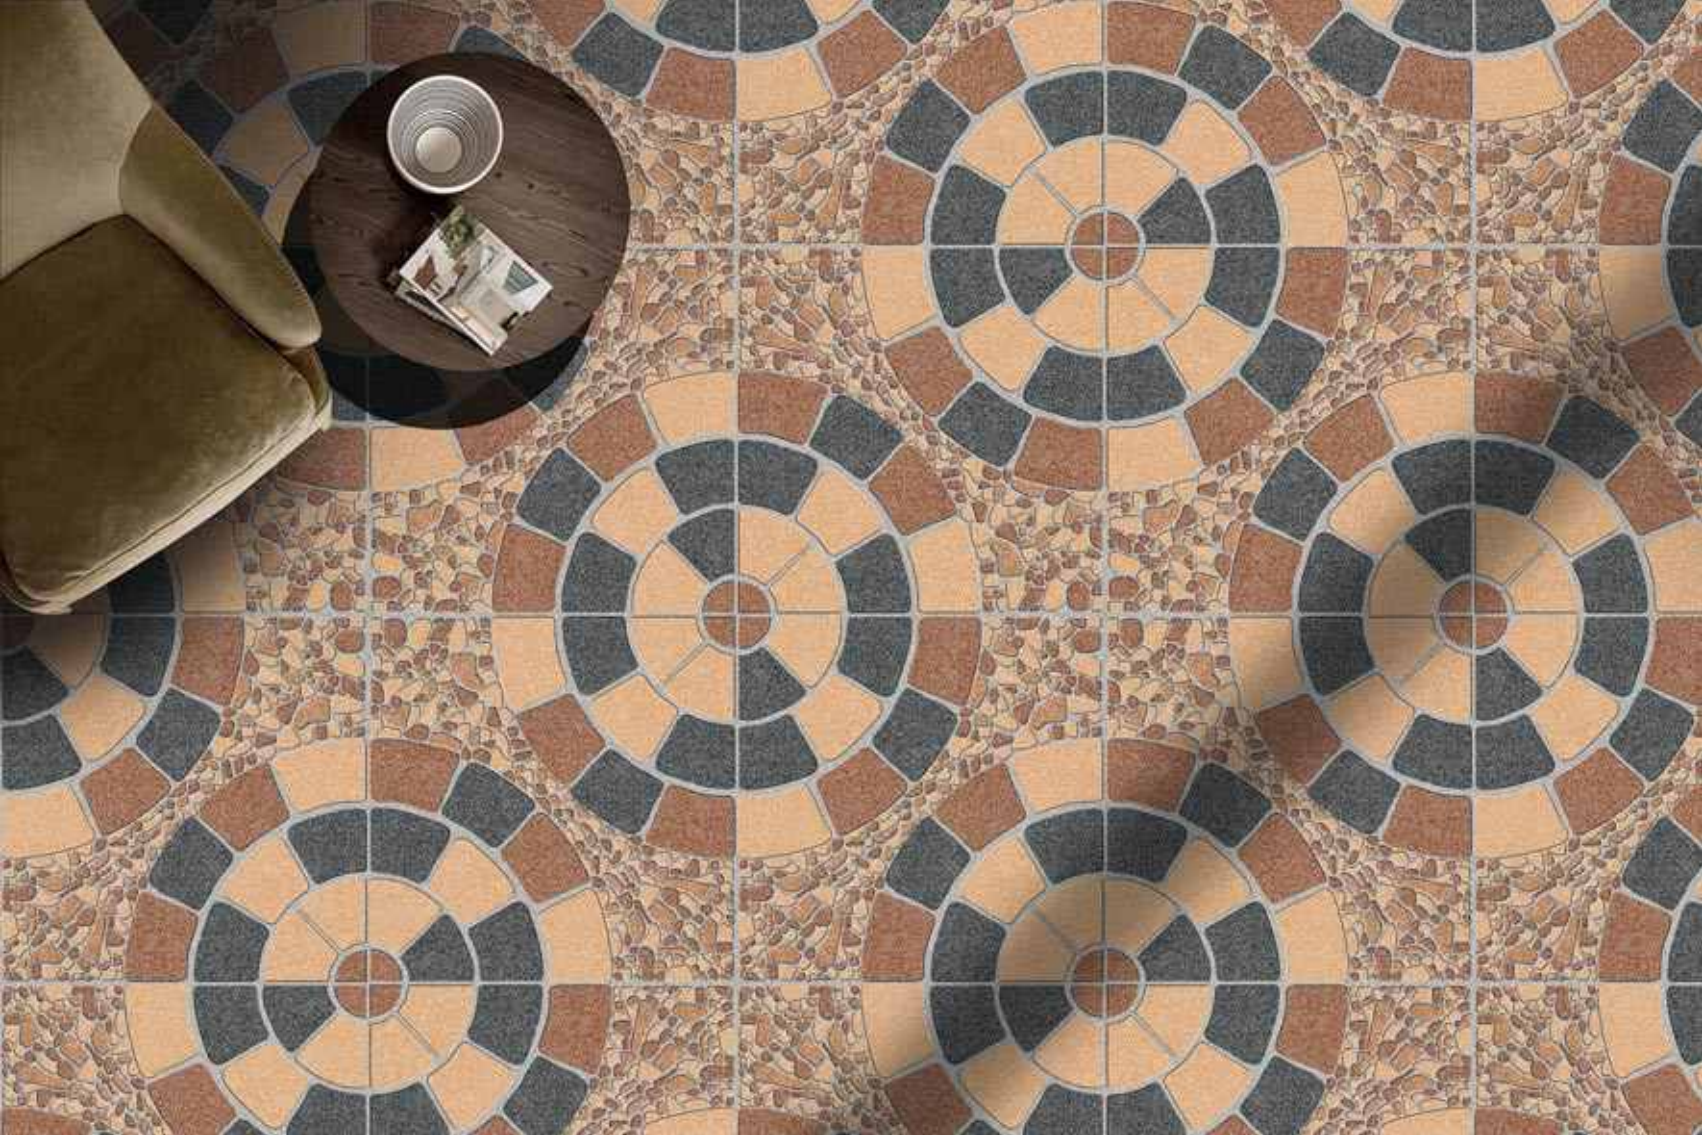

COBBLE_001

COBBLE_002

COBBLE_003

COBBLE_004

COBBLE_005

COBBLE COLLECTION

VERONICA
CERAMIC

SIZE : 400X400 MM
SURFACE : OUTDOOR