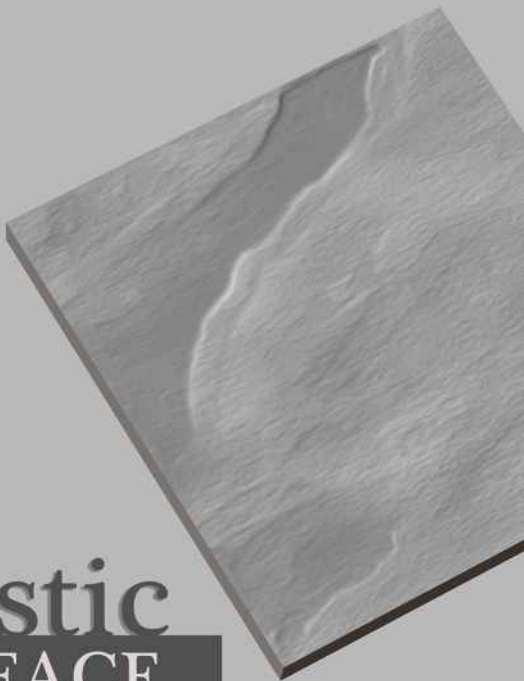

# VERONICA

CERAMIC

PARKING  
TILES

400X400  
MM

RUSTIC  
SERIES

**VERONICA**  
CERAMIC

**Rustic**  
**SURFACE**

**RUSTIC  
SURFACE**