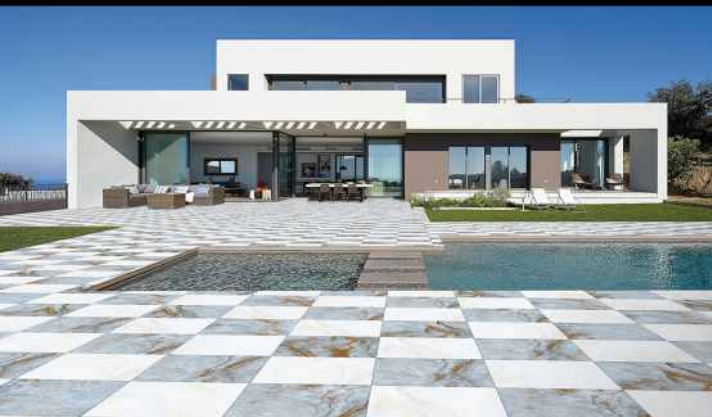

# RUSTIC SURFACE

400X400 MM  
PARKING TILES

**VERONICA**  
CERAMIC

RUSTIC-012-L (RANDOM)

RUSTIC-012 (RANDOM)