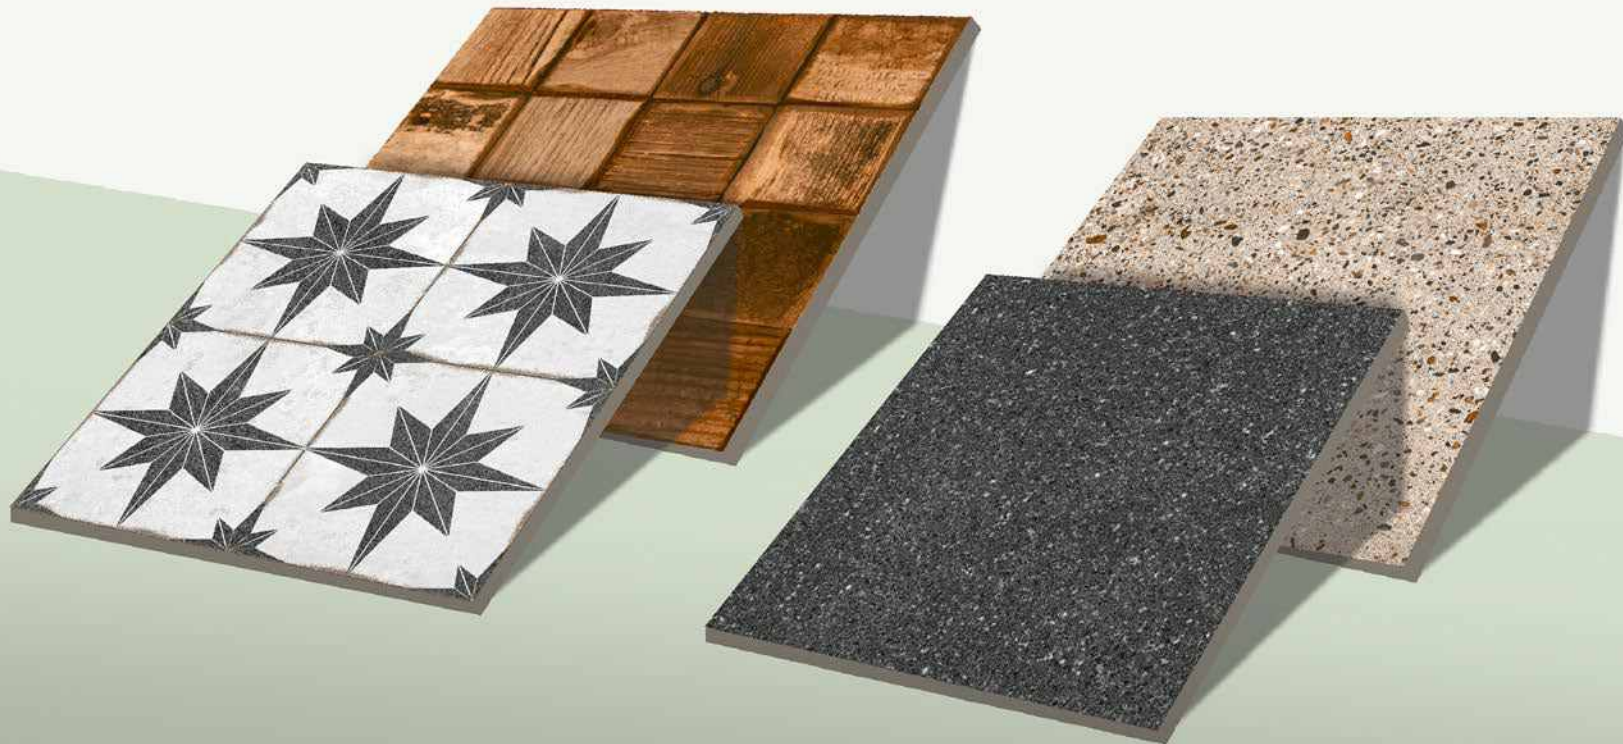

High Performance