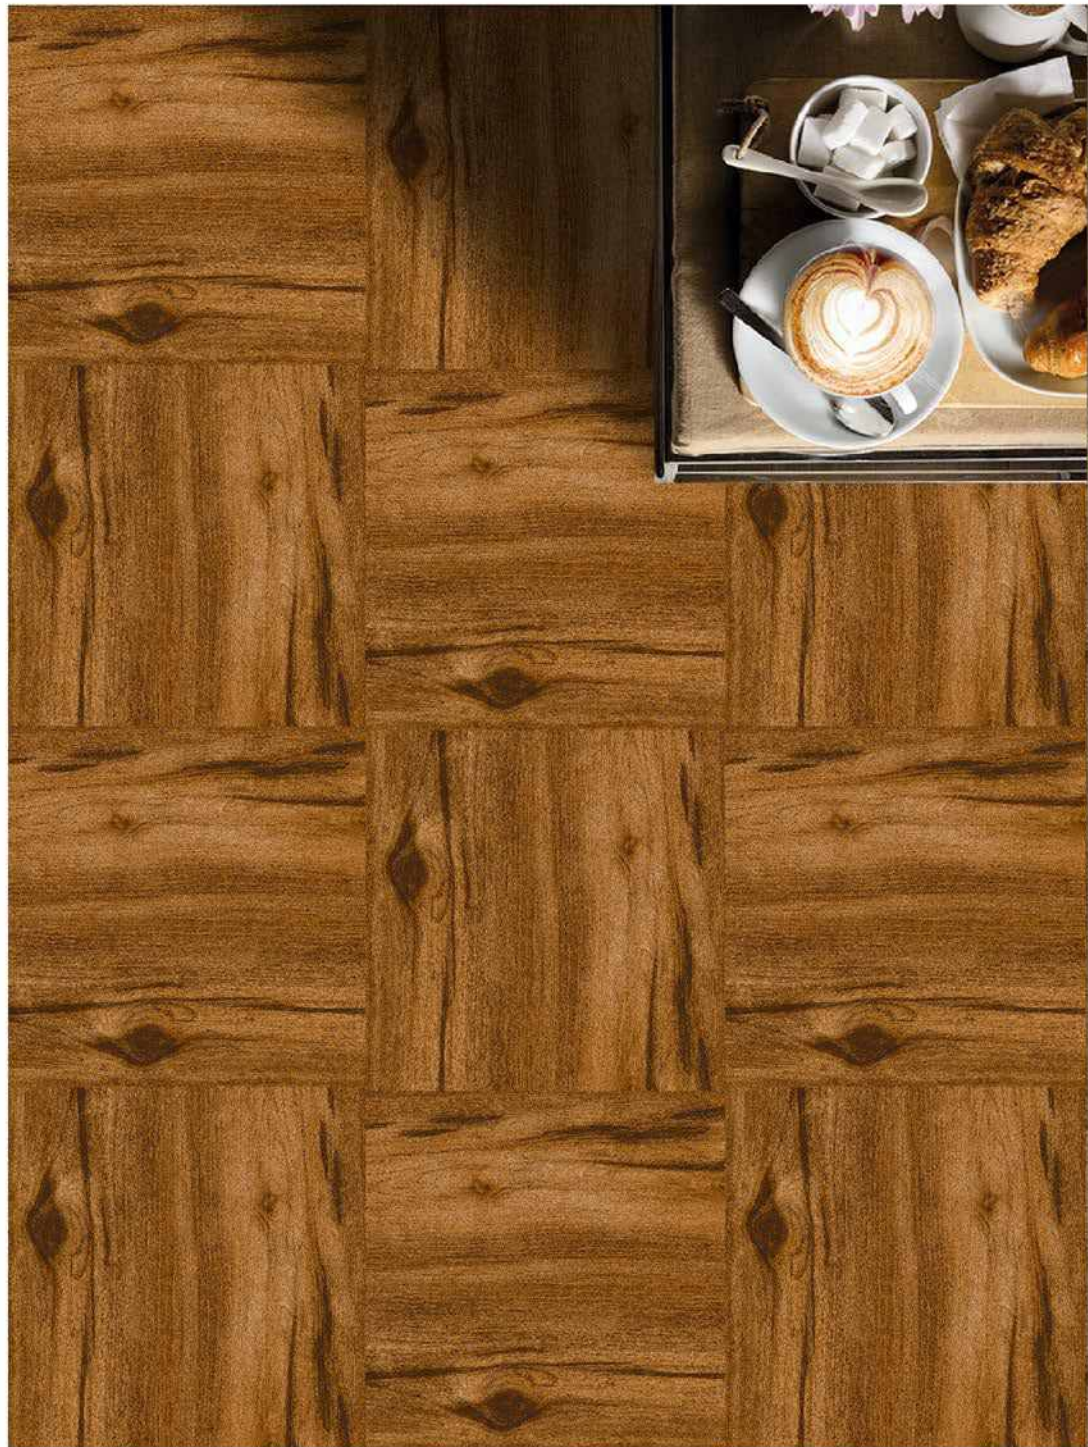

PLAIN\_022-L

PLAIN\_023-L

PLAIN\_021-D

PLAIN\_022-D

PLAIN\_023-D

PLAIN COLLECTION

**VERONICA**  
CERAMIC

SIZE : 400X400 MM  
SURFACE : OUTDOOR