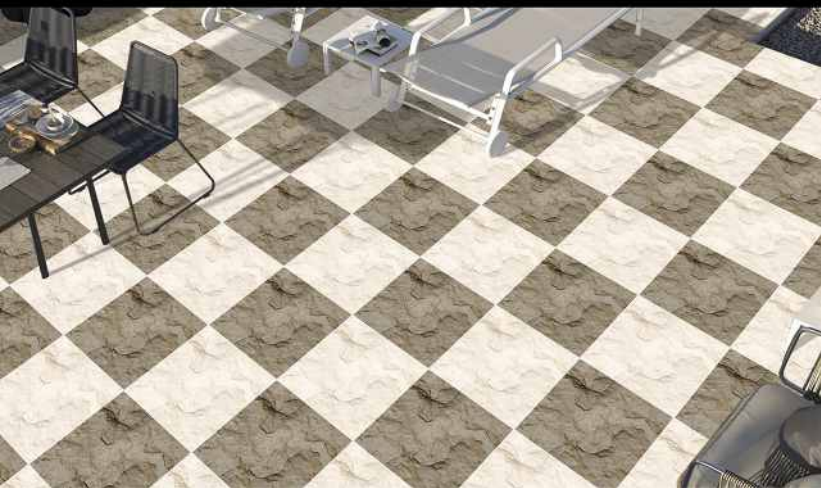

PLAIN-298

PLAIN-300

PLAIN-184