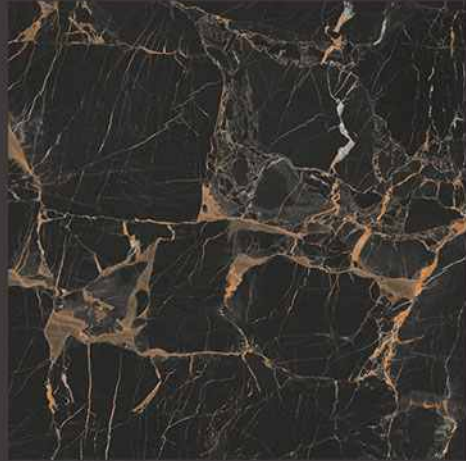

VERONICA

CERAMIC

HEAVY DUTY
PARKING TILES
300X300MM

2734-D