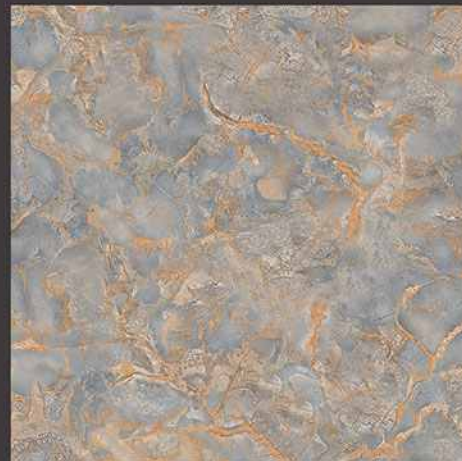

2727-D

Anti Slip

100%
Water Proof

UV Resistant

PUNCH
Surface

9mm
Thickness