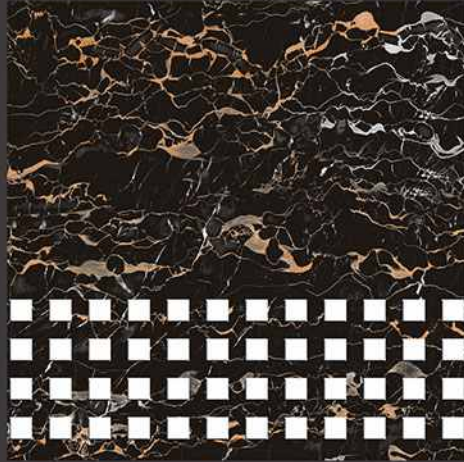

VERONICA

CERAMIC

HEAVY DUTY
PARKING TILES
300X300MM

3727-HL

Anti Slip

100%
Water Proof

UV Resistant

PUNCH
Surface

9mm
Thickness