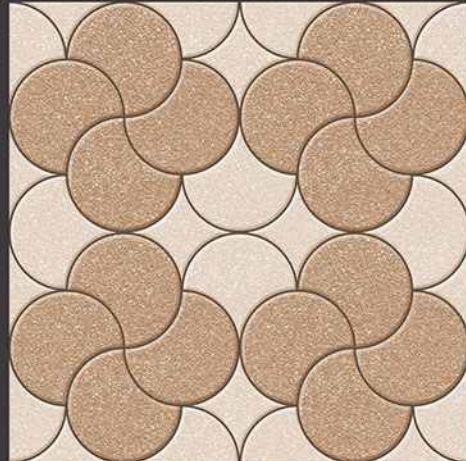

9mm
Thickness

VERONICA

CERAMIC

HEAVY DUTY
PARKING TILES
300X300MM

4021

4022

4023

4024