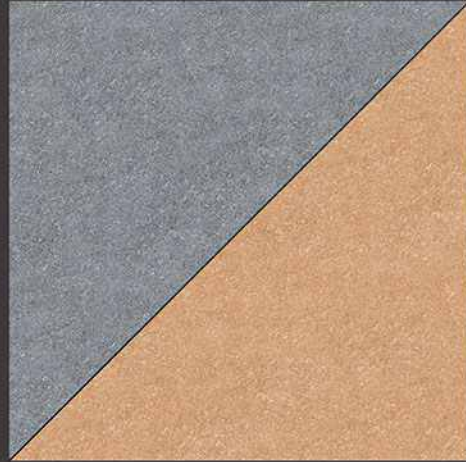

VERONICA

CERAMIC

HEAVY DUTY
PARKING TILES
300X300MM

Anti Slip

100%
Water Proof

UV Resistant

PUNCH
Surface

9mm
Thickness