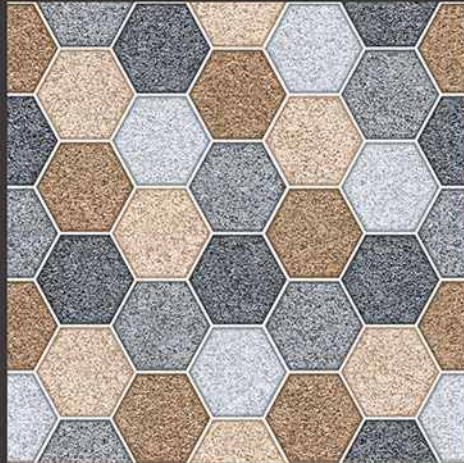

4001

4002

4003

4004

Anti Slip

100%
Water Proof

UV Resistant

PUNCH
Surface

9mm
Thickness

VERONICA

CERAMIC

HEAVY DUTY
PARKING TILES
300X300MM

4029

4030

4031

4032