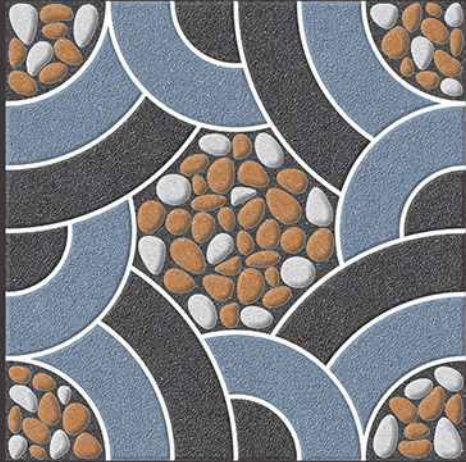

4017

4018

4019

4020

Anti Slip

100%
Water Proof

UV Resistant

PUNCH
Surface