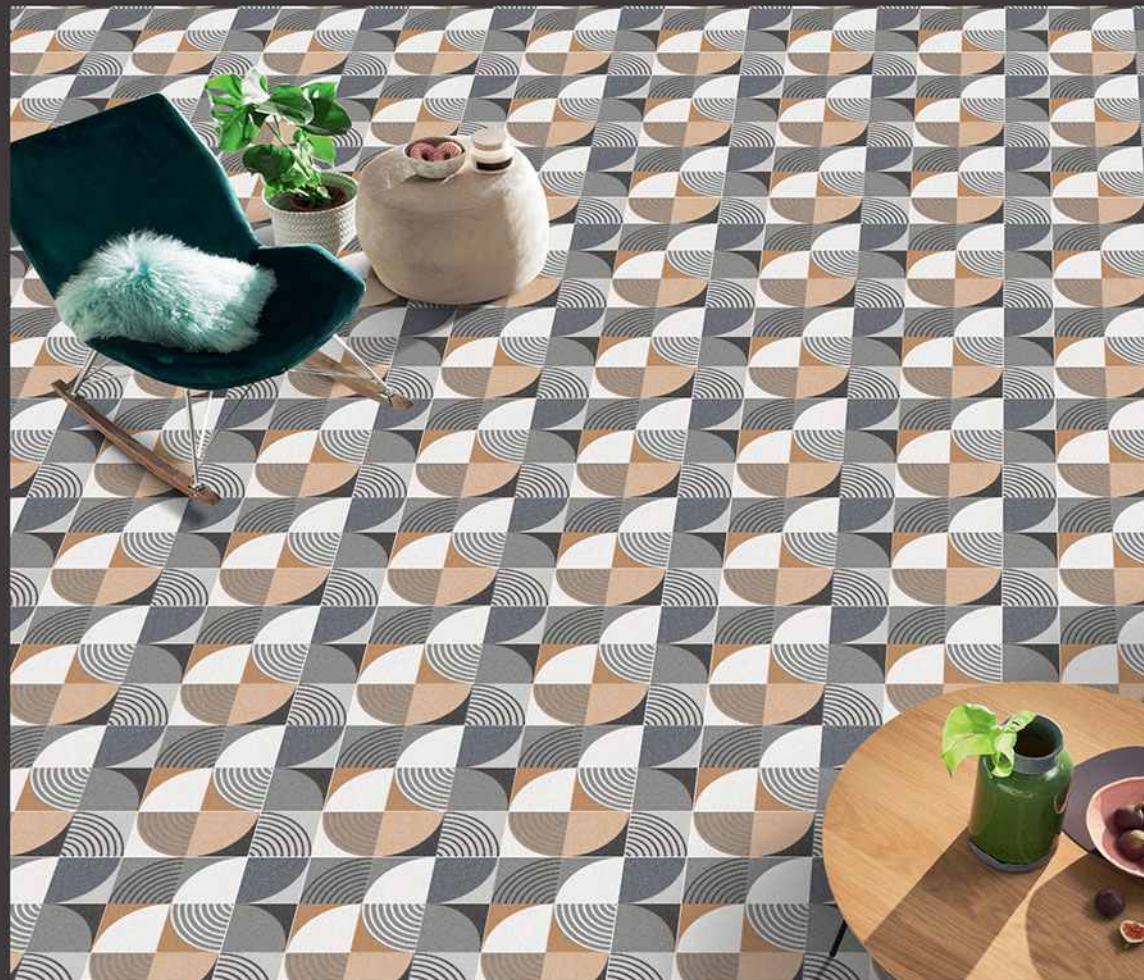

4009

4010

4011

4012

Anti Slip

100%
Water Proof

UV Resistant

PUNCH
Surface