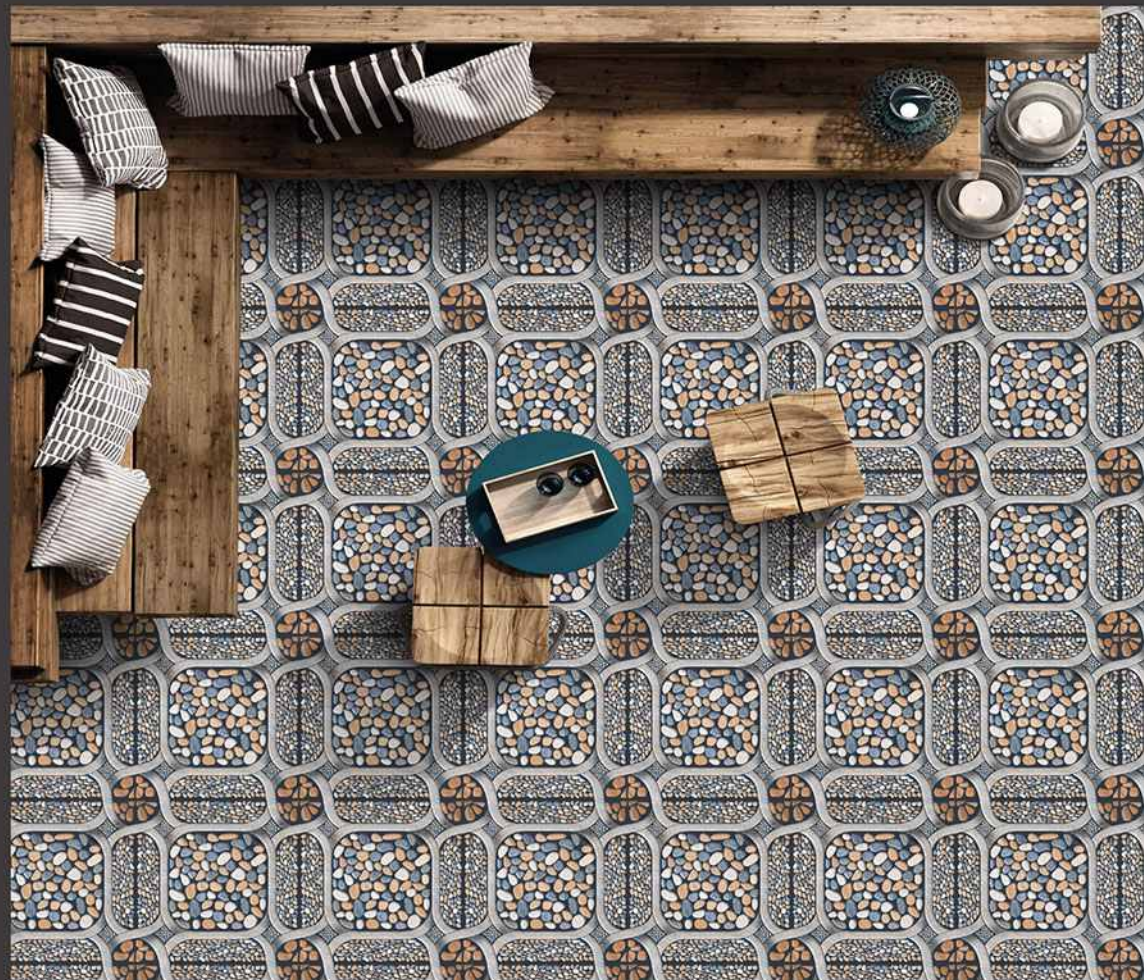

9mm
Thickness

VERONICA

CERAMIC

HEAVY DUTY
PARKING TILES
300X300MM

2202

2203

2204

2205