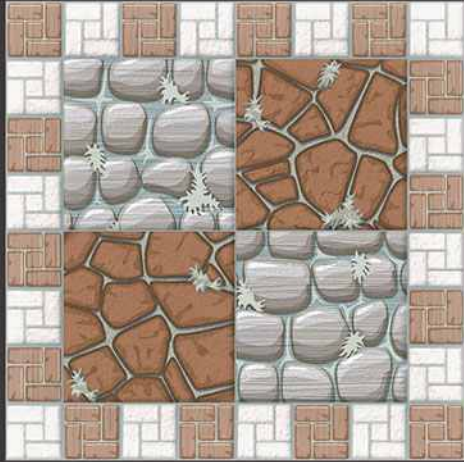

VERONICA

CERAMIC

HEAVY DUTY
PARKING TILES
300X300MM

1209