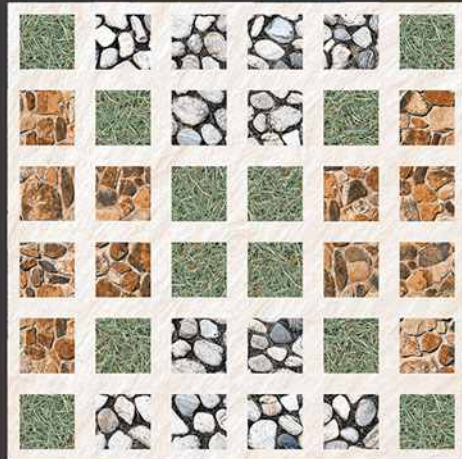

VERONICA

CERAMIC

HEAVY DUTY
PARKING TILES
300X300MM

1015

Anti Slip

100%
Water Proof

UV Resistant

PUNCH
Surface

9mm
Thickness