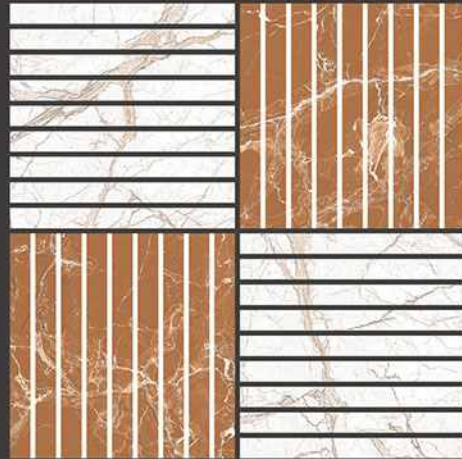

1809

1810

Anti Slip

100%
Water Proof

UV Resistant

PUNCH
Surface

9mm
Thickness

VERONICA