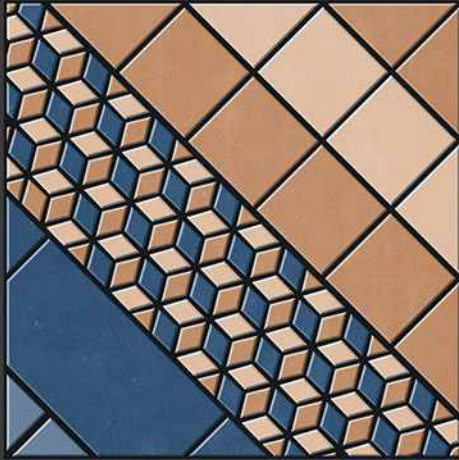

UV Resistant

PUNCH
Surface

9mm
Thickness

VERONICA

CERAMIC

HEAVY DUTY
PARKING TILES
300X300MM

2109

2110