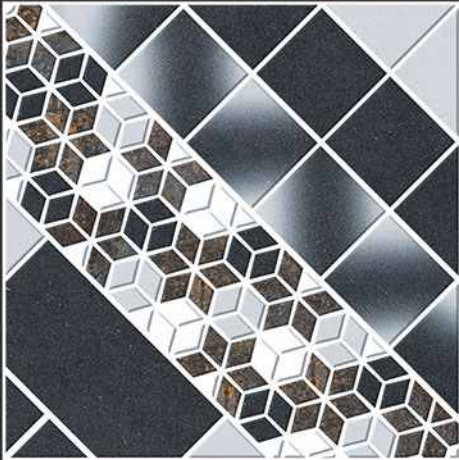

UV Resistant

PUNCH
Surface

9mm
Thickness

VERONICA

CERAMIC

HEAVY DUTY
PARKING TILES
300X300MM

2109

2110