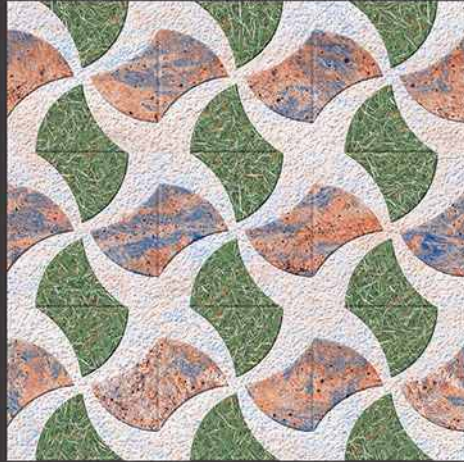

VERONICA

CERAMIC

HEAVY DUTY
PARKING TILES
300X300MM

518

519

520

521

Anti Slip

100%
Water Proof

UV Resistant

PUNCH
Surface

9mm
Thickness