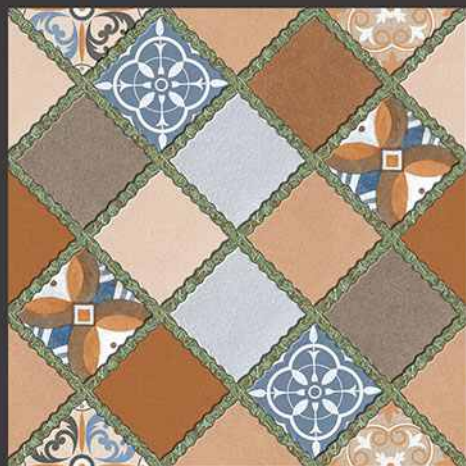

VERONICA

CERAMIC

HEAVY DUTY
PARKING TILES
300X300MM

215