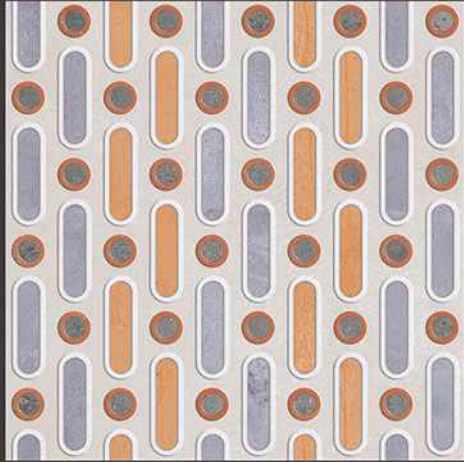

VERONICA

CERAMIC

HEAVY DUTY
PARKING TILES
300X300MM

406