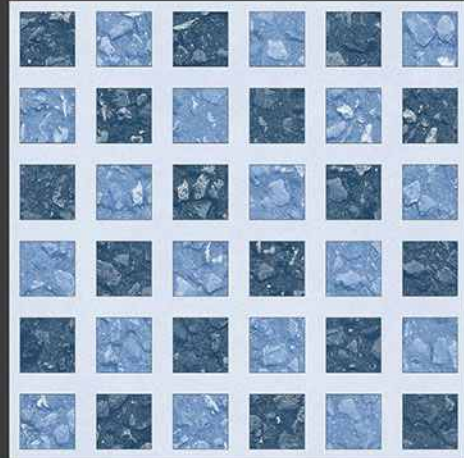

CERAMIC

HEAVY DUTY
PARKING TILES
300X300MM

1008

1009

1010

1011

Anti Slip

100%
Water Proof