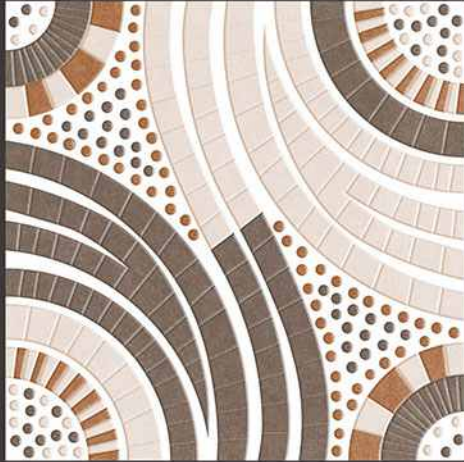

VERONICA

CERAMIC

HEAVY DUTY
PARKING TILES
300X300MM

1705