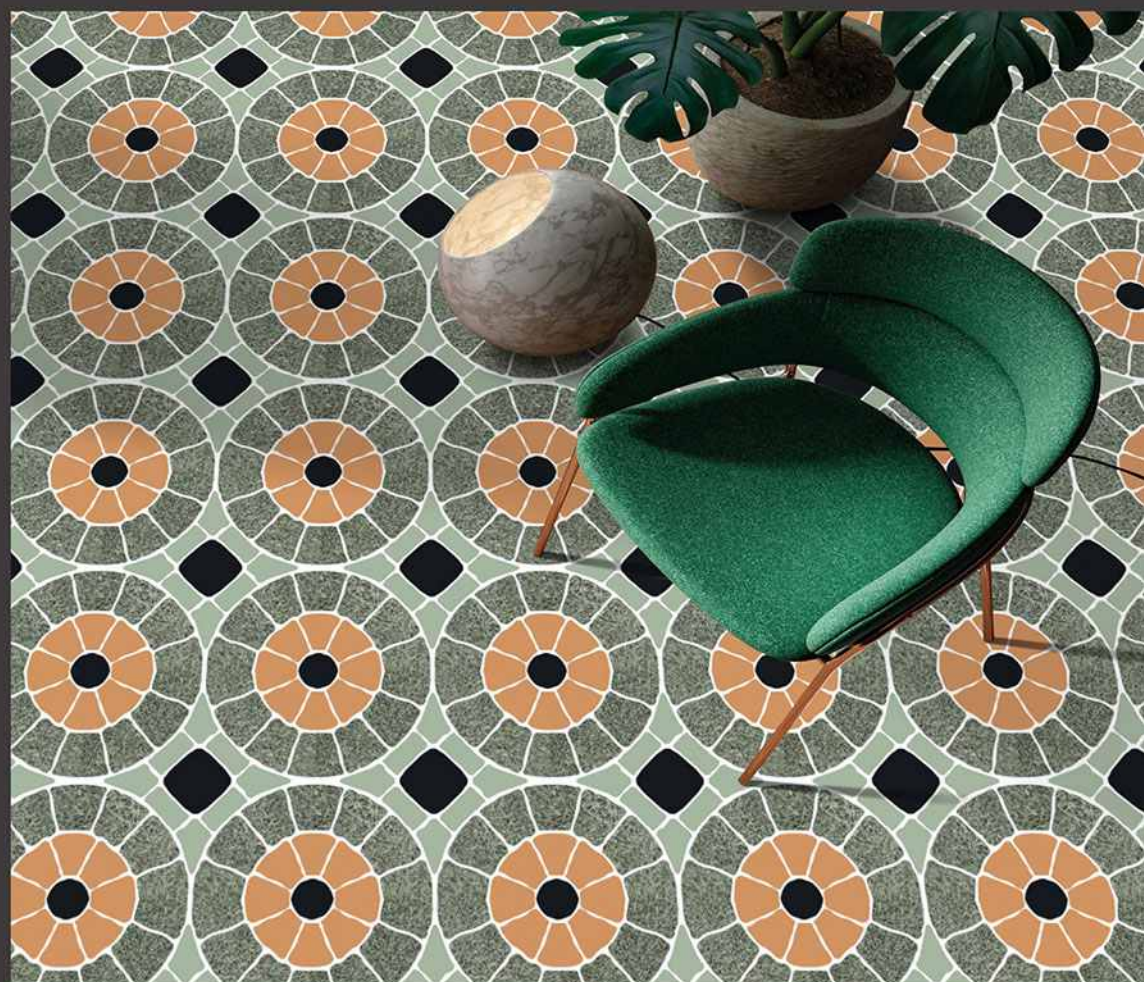

1509

1510

Anti Slip

100%
Water Proof

UV Resistant

PUNCH
Surface

9mm
Thickness

VERONICA