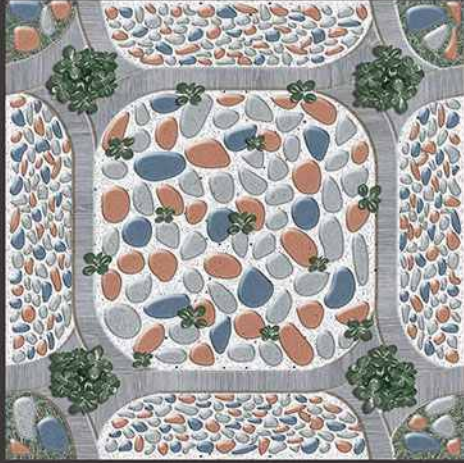

Anti Slip

100%
Water Proof

UV Resistant

PUNCH
Surface

9mm
Thickness

VERONICA

CERAMIC

HEAVY DUTY
PARKING TILES
300X300MM