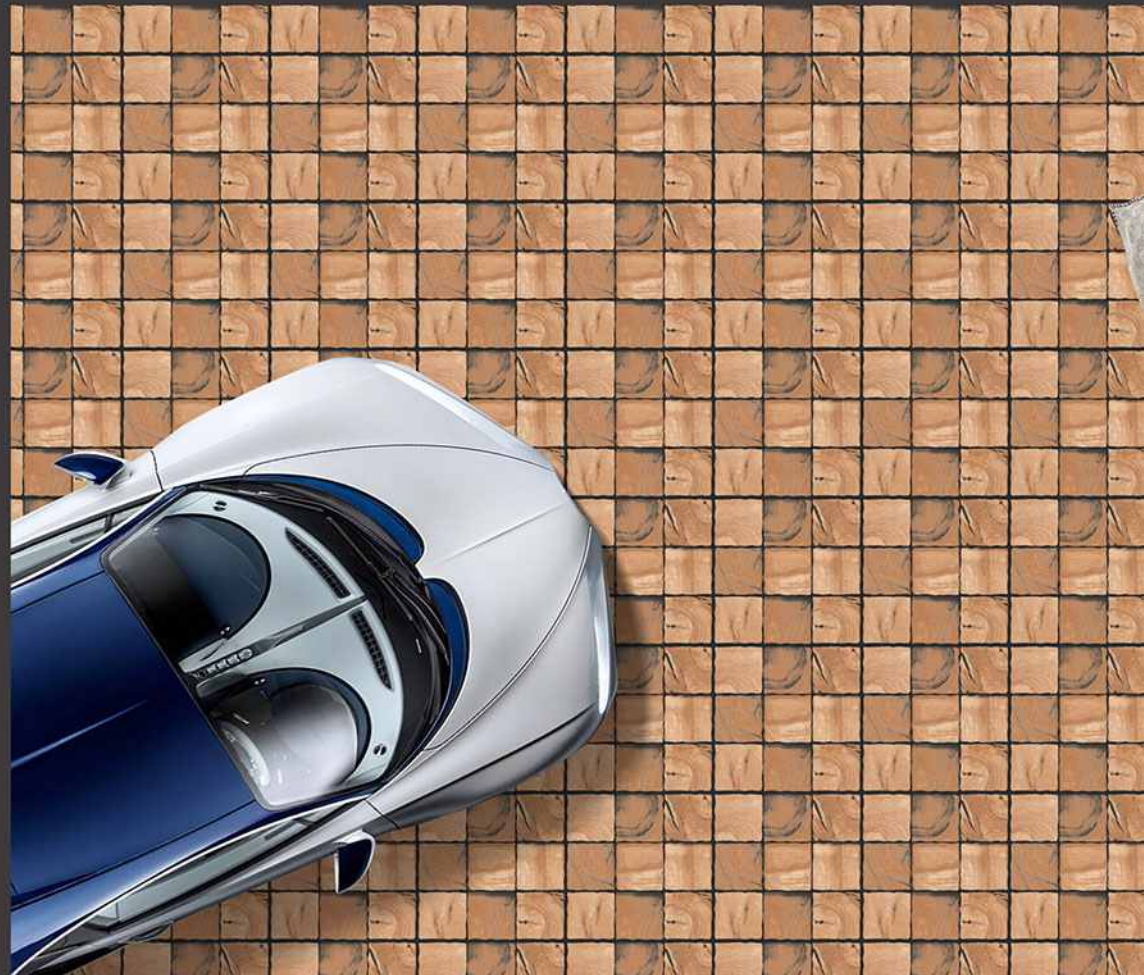

Anti Slip

100%
Water Proof

UV Resistant

PUNCH
Surface

9mm
Thickness

VERONICA

CERAMIC

HEAVY DUTY
PARKING TILES
300X300MM