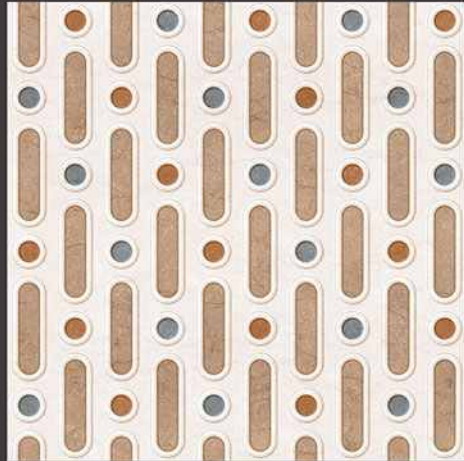

VERONICA

CERAMIC

HEAVY DUTY
PARKING TILES
300X300MM

401

402

403

405

Anti Slip

100%
Water Proof

UV Resistant

PUNCH
Surface

9mm
Thickness