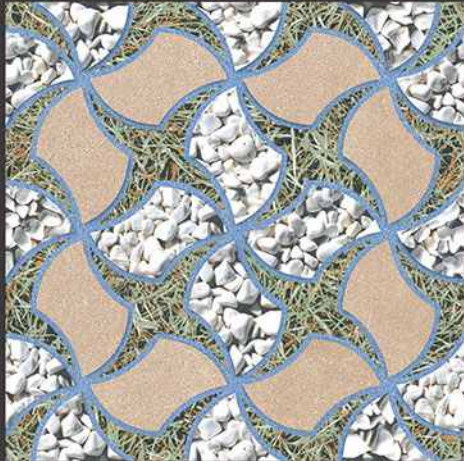

VERONICA

CERAMIC

HEAVY DUTY
PARKING TILES
300X300MM

513

514

515

516

Anti Slip

100%
Water Proof

UV Resistant

PUNCH
Surface

9mm
Thickness