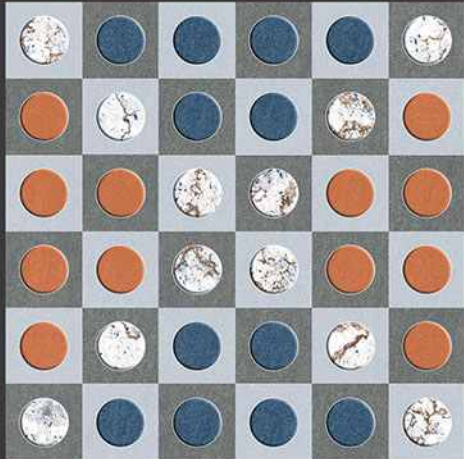

9mm
Thickness

VERONICA

CERAMIC

HEAVY DUTY
PARKING TILES
300X300MM

309

310

311

312