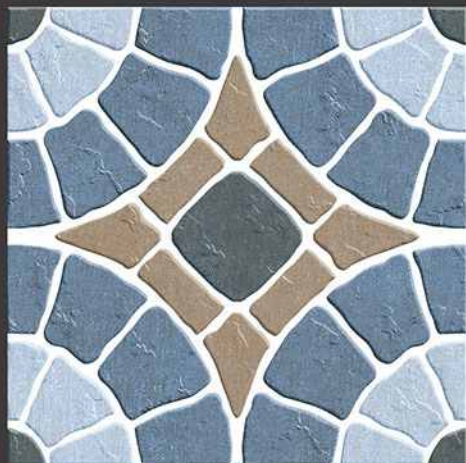

UV Resistant

PUNCH
Surface

9mm
Thickness

VERONICA

CERAMIC

HEAVY DUTY
PARKING TILES
300X300MM

1507

1508