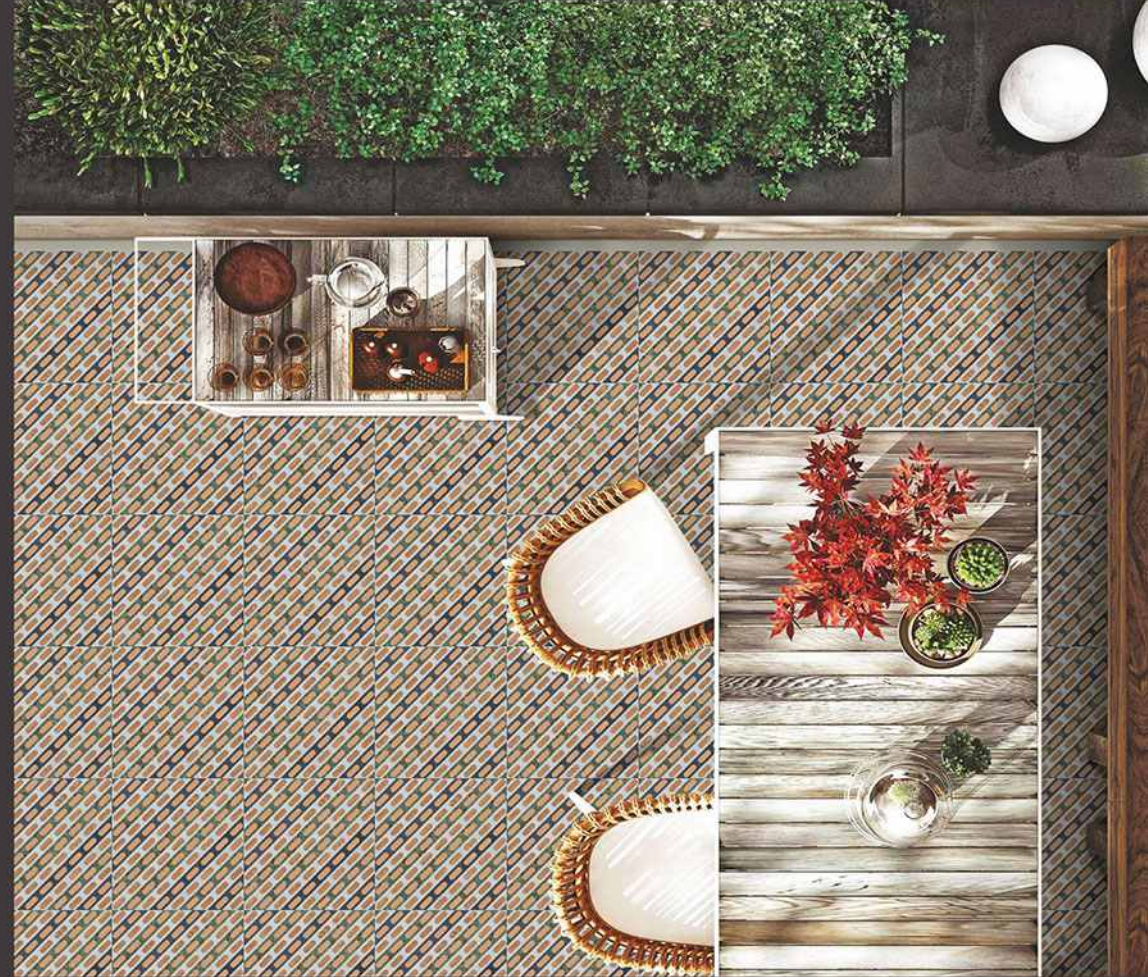

101

103

105

106

Anti Slip

100%
Water Proof

UV Resistant

PUNCH
Surface