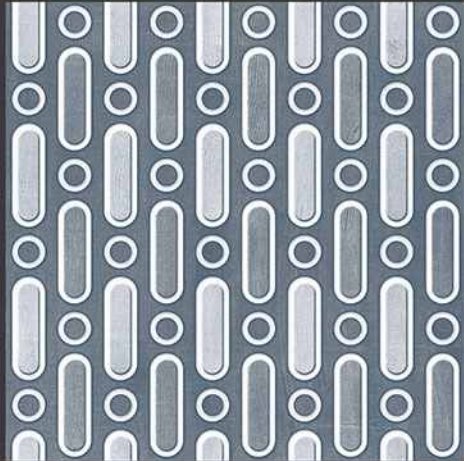

VERONICA

CERAMIC

HEAVY DUTY
PARKING TILES
300X300MM

401

402

403

405

Anti Slip

100%
Water Proof

UV Resistant

PUNCH
Surface

9mm
Thickness