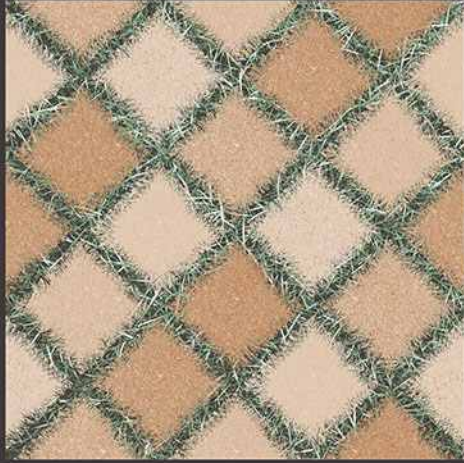

Anti Slip

100%
Water Proof

UV Resistant

PUNCH
Surface

9mm
Thickness

VERONICA

CERAMIC

HEAVY DUTY
PARKING TILES
300X300MM