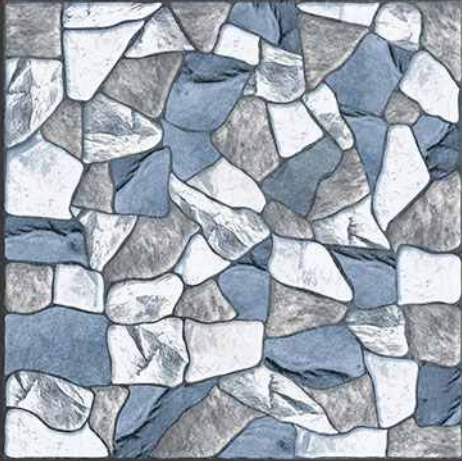

VERONICA

CERAMIC

HEAVY DUTY
PARKING TILES
300X300MM

2002