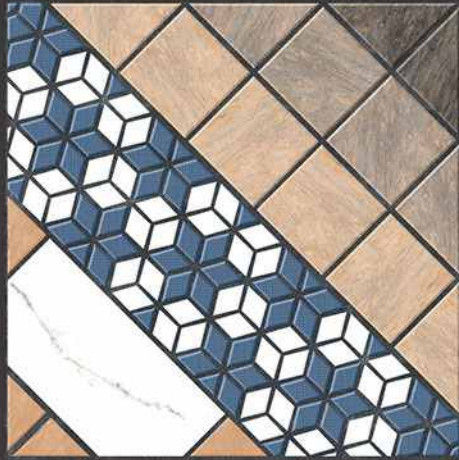

VERONICA

CERAMIC

HEAVY DUTY
PARKING TILES
300X300MM

2103