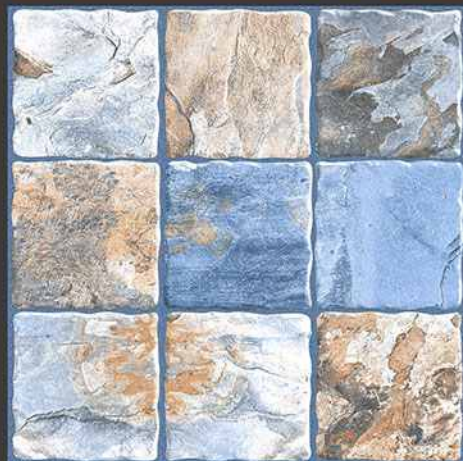

Anti Slip

100%
Water Proof

UV Resistant

PUNCH
Surface

9mm
Thickness

VERONICA

CERAMIC

HEAVY DUTY
PARKING TILES
300X300MM