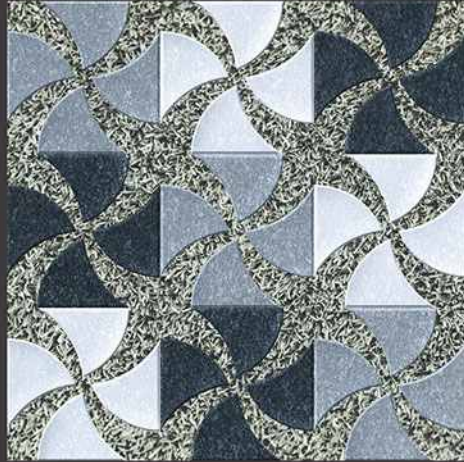

VERONICA

CERAMIC

HEAVY DUTY
PARKING TILES
300X300MM

508

509

510

511

Anti Slip

100%
Water Proof

UV Resistant

PUNCH
Surface

9mm
Thickness