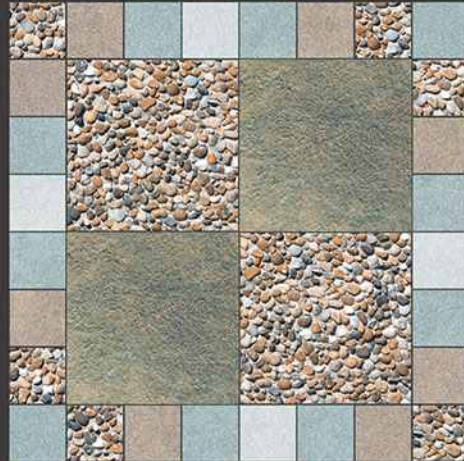

1207

1208

Anti Slip

100%
Water Proof

UV Resistant

PUNCH
Surface

9mm
Thickness

VERONICA