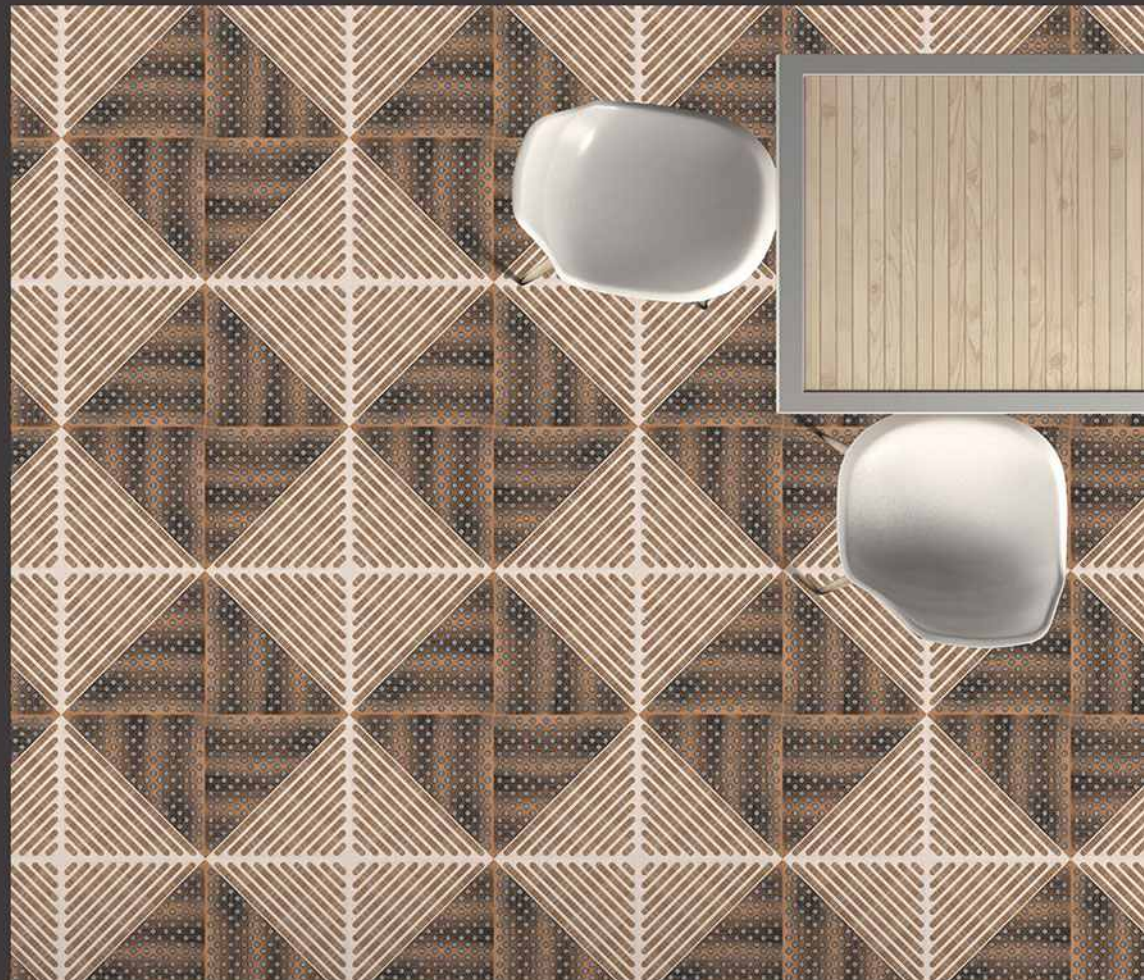

903

904

Anti Slip

100%
Water Proof

UV Resistant

PUNCH
Surface

9mm
Thickness

VERONICA