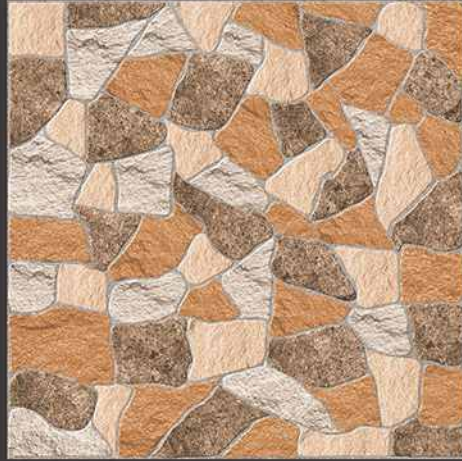

VERONICA

CERAMIC

HEAVY DUTY
PARKING TILES
300X300MM

2003

Anti Slip

100%
Water Proof

UV Resistant

PUNCH
Surface

9mm
Thickness