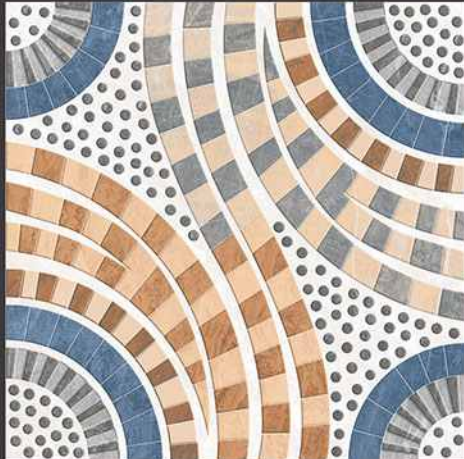

VERONICA

CERAMIC

HEAVY DUTY
PARKING TILES
300X300MM

1703

Anti Slip

100%
Water Proof

UV Resistant

PUNCH
Surface

9mm
Thickness