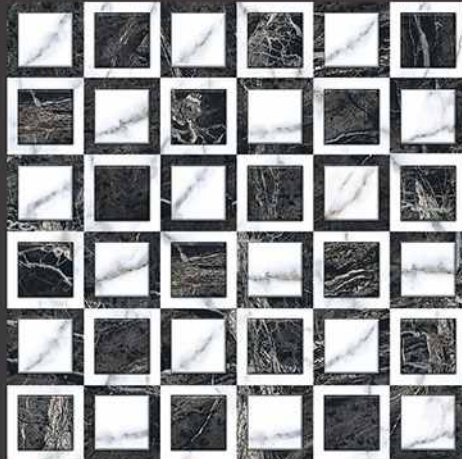

1004

1006

Anti Slip

100%
Water Proof

UV Resistant

PUNCH
Surface

9mm
Thickness

VERONICA