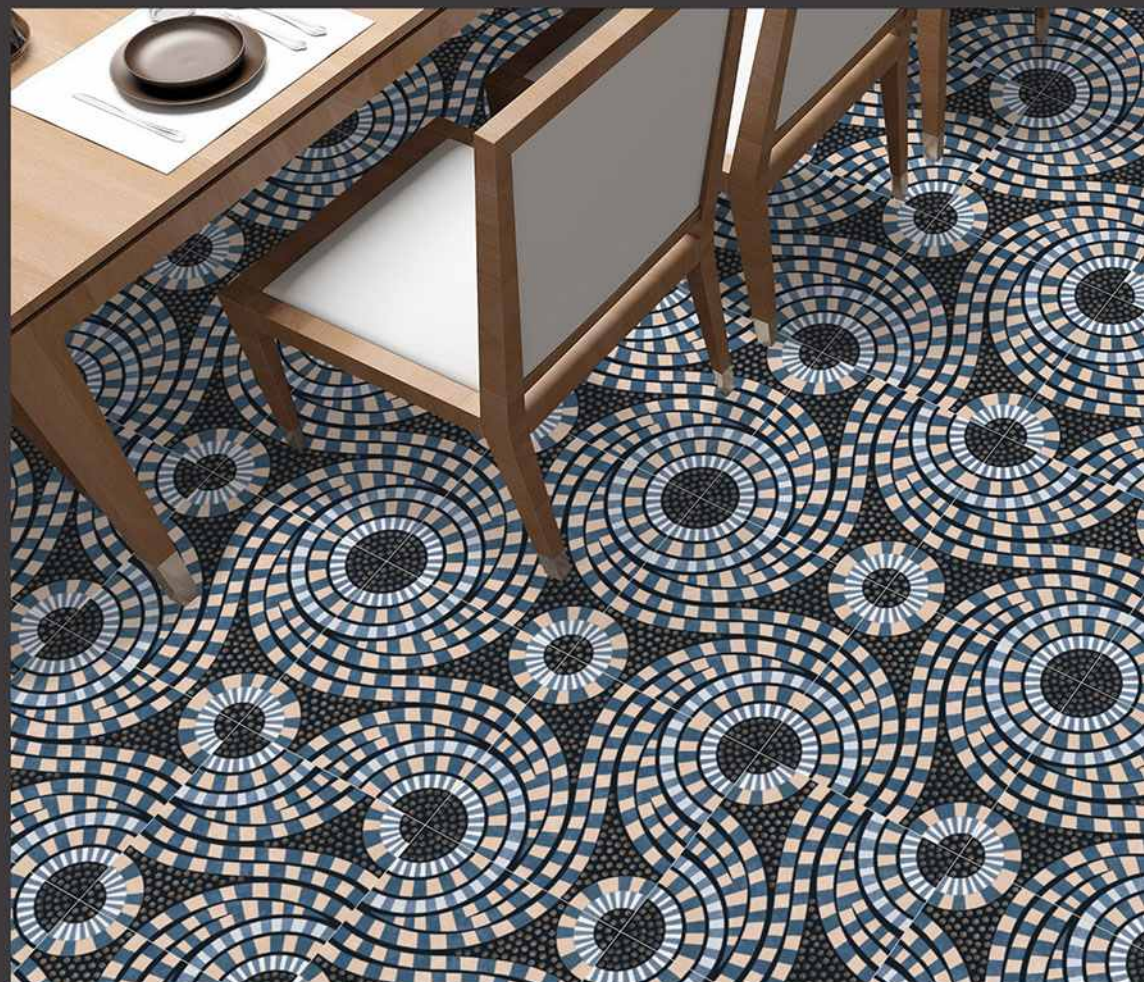

Anti Slip

100%
Water Proof

UV Resistant

PUNCH
Surface

9mm
Thickness