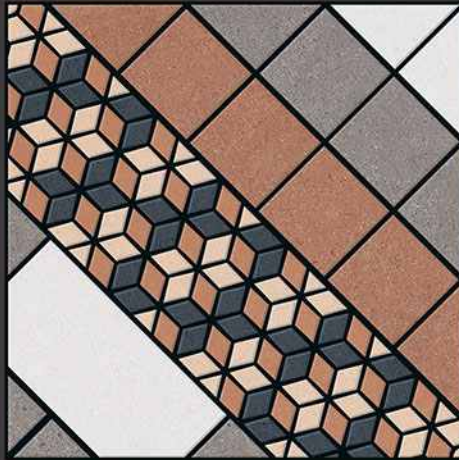

UV Resistant

PUNCH
Surface

9mm
Thickness

VERONICA

CERAMIC

HEAVY DUTY
PARKING TILES
300X300MM

2109

2110

2111

2112

Anti Slip

100%
Water Proof

UV Resistant

PUNCH
Surface

9mm
Thickness

VERONICA