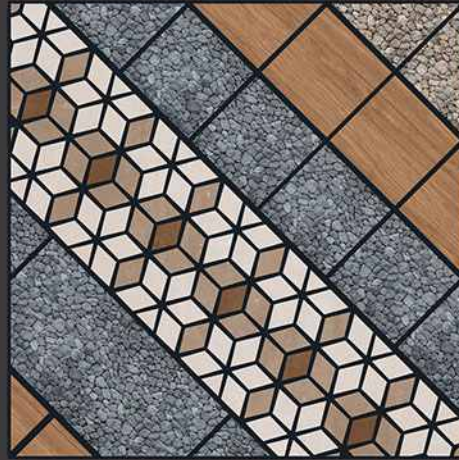

UV Resistant

PUNCH
Surface

9mm
Thickness

VERONICA

CERAMIC

HEAVY DUTY
PARKING TILES
300X300MM

2109

2110