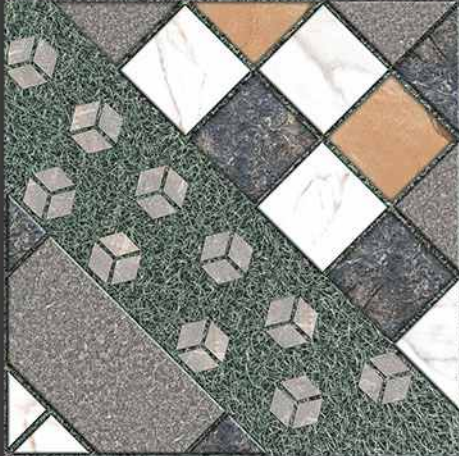

CERAMIC

HEAVY DUTY
PARKING TILES
300X300MM

2103

2104

2106

2107

Anti Slip

100%
Water Proof