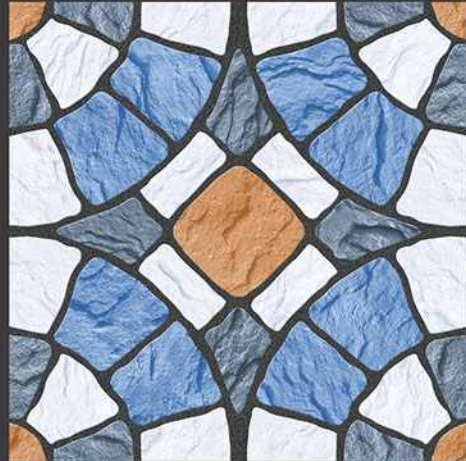

1528

1529

Anti Slip

100%
Water Proof

UV Resistant

PUNCH
Surface

9mm
Thickness

VERONICA