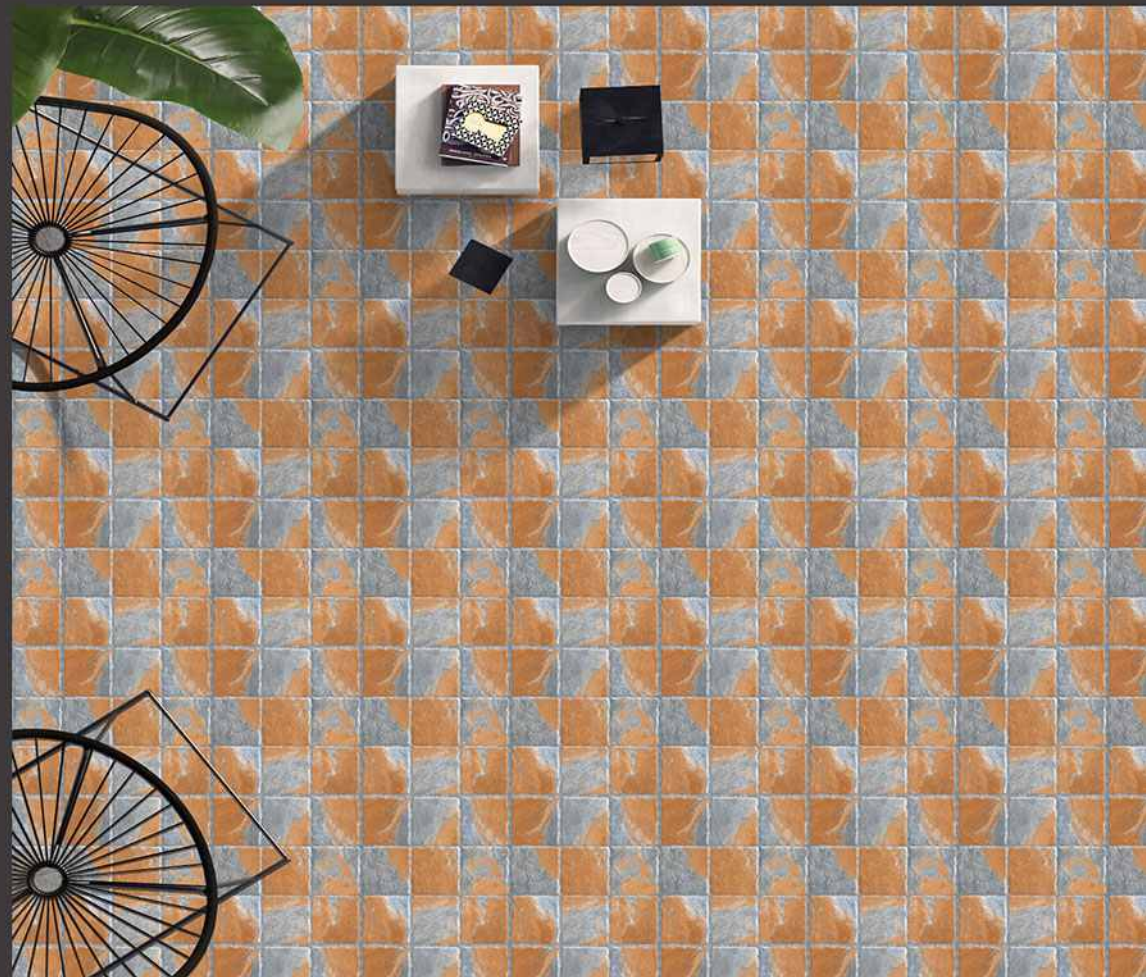

1601

1602

1603

1604

Anti Slip

100%
Water Proof

UV Resistant

PUNCH
Surface