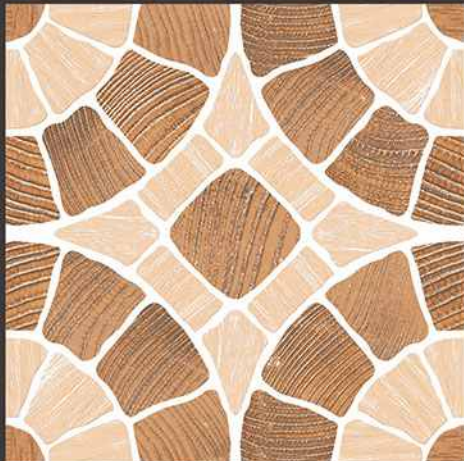

VERONICA

CERAMIC

HEAVY DUTY
PARKING TILES
300X300MM

1504

Anti Slip

100%
Water Proof

UV Resistant

PUNCH
Surface

9mm
Thickness