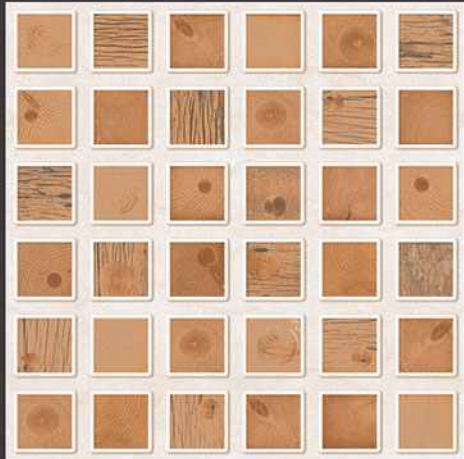

1004

1006

Anti Slip

100%
Water Proof

UV Resistant

PUNCH
Surface

9mm
Thickness

VERONICA