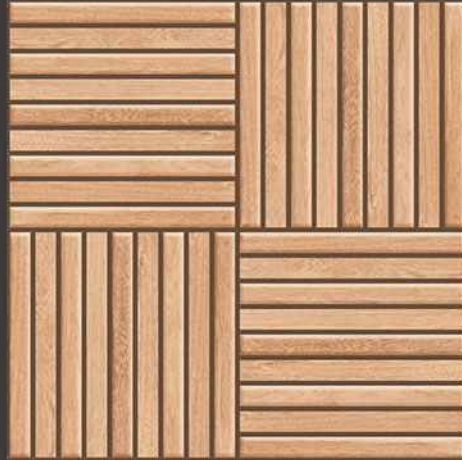

VERONICA

CERAMIC

HEAVY DUTY
PARKING TILES
300X300MM

1803

1804

1805

1806

Anti Slip

100%
Water Proof

UV Resistant

PUNCH
Surface

9mm
Thickness