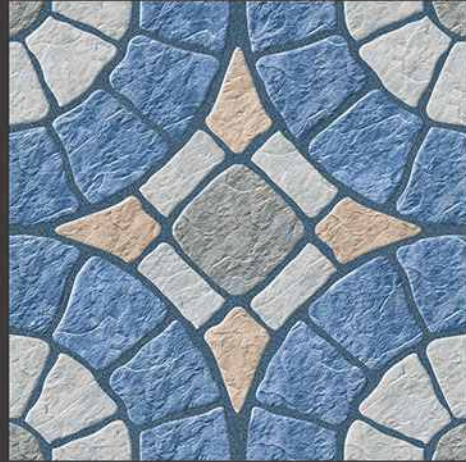

UV Resistant

PUNCH
Surface

9mm
Thickness

VERONICA

CERAMIC

HEAVY DUTY
PARKING TILES
300X300MM

1526

1527