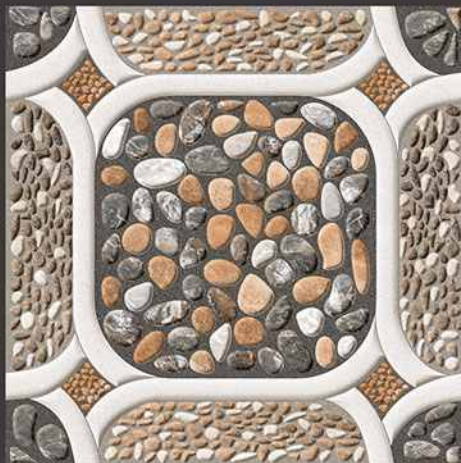

9mm
Thickness

VERONICA

CERAMIC

HEAVY DUTY
PARKING TILES
300X300MM

2202

2203

2204

2205