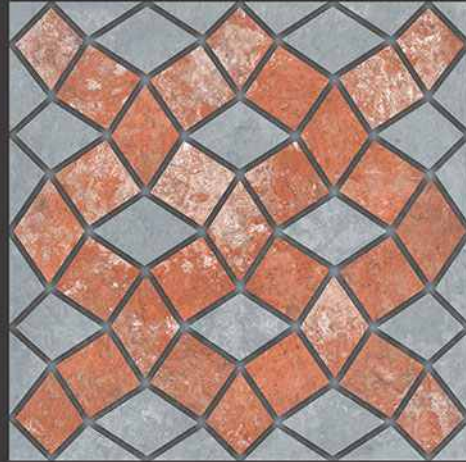

UV Resistant

PUNCH
Surface

9mm
Thickness

VERONICA

CERAMIC

HEAVY DUTY
PARKING TILES
300X300MM

1312

1313