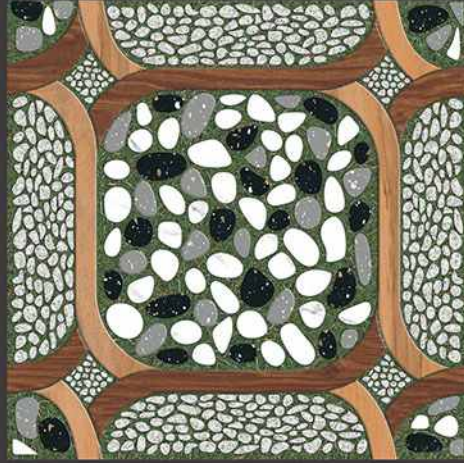

VERONICA

CERAMIC

HEAVY DUTY
PARKING TILES
300X300MM

2207

Anti Slip

100%
Water Proof

UV Resistant

PUNCH
Surface

9mm
Thickness