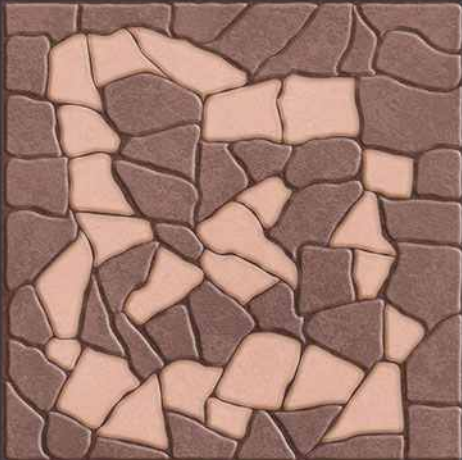

VERONICA

CERAMIC

HEAVY DUTY
PARKING TILES
300X300MM

2008

Anti Slip

100%
Water Proof

UV Resistant

PUNCH
Surface

9mm
Thickness