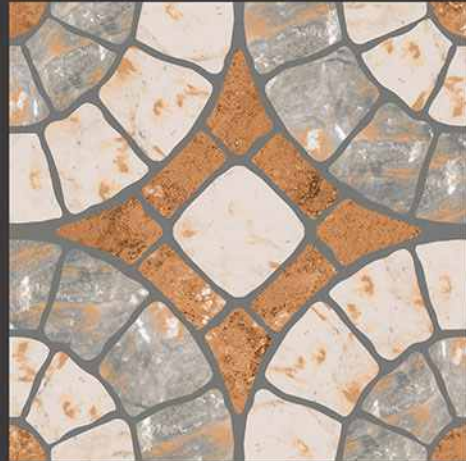

VERONICA

CERAMIC

HEAVY DUTY
PARKING TILES
300X300MM

1511

1512

1514

1515

Anti Slip

100%
Water Proof

UV Resistant

PUNCH
Surface

9mm
Thickness