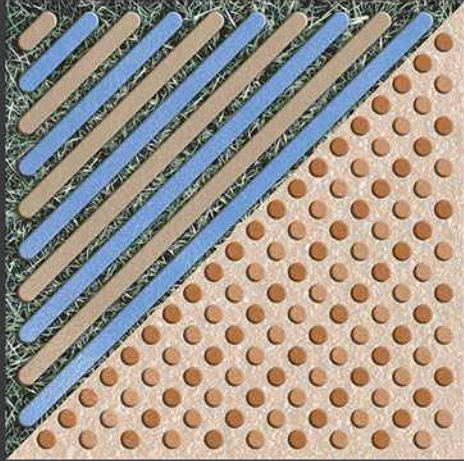

VERONICA

CERAMIC

HEAVY DUTY
PARKING TILES
300X300MM

905