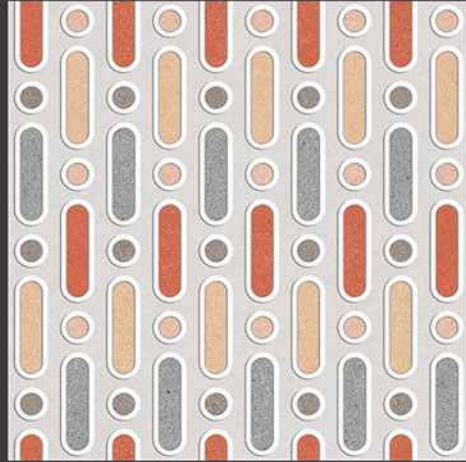

VERONICA

CERAMIC

HEAVY DUTY
PARKING TILES
300X300MM

406

407

408

409

Anti Slip

100%
Water Proof

UV Resistant

PUNCH
Surface

9mm
Thickness