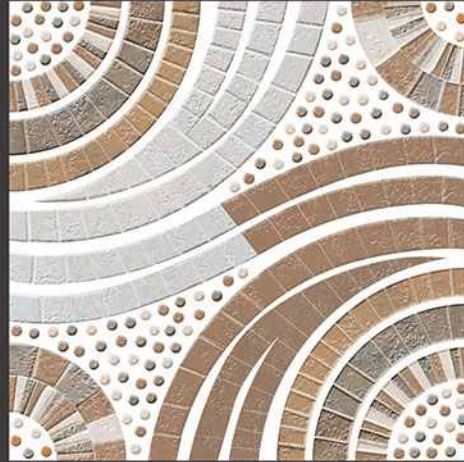

VERONICA

CERAMIC

HEAVY DUTY
PARKING TILES
300X300MM

1710

Anti Slip

100%
Water Proof

UV Resistant

PUNCH
Surface

9mm
Thickness