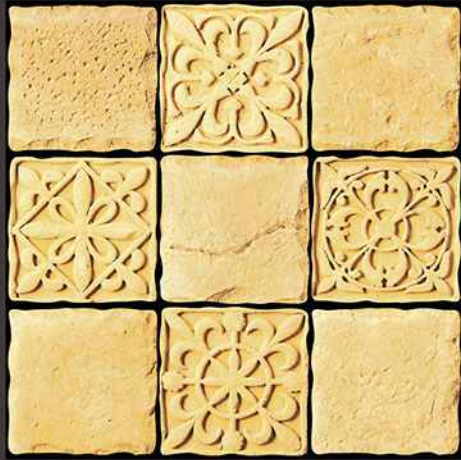

Anti Slip

100%
Water Proof

UV Resistant

PUNCH
Surface

9mm
Thickness

VERONICA

CERAMIC

HEAVY DUTY
PARKING TILES
300X300MM