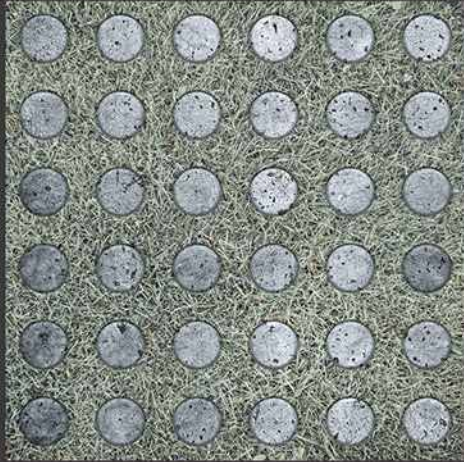

VERONICA

CERAMIC

HEAVY DUTY
PARKING TILES
300X300MM

309