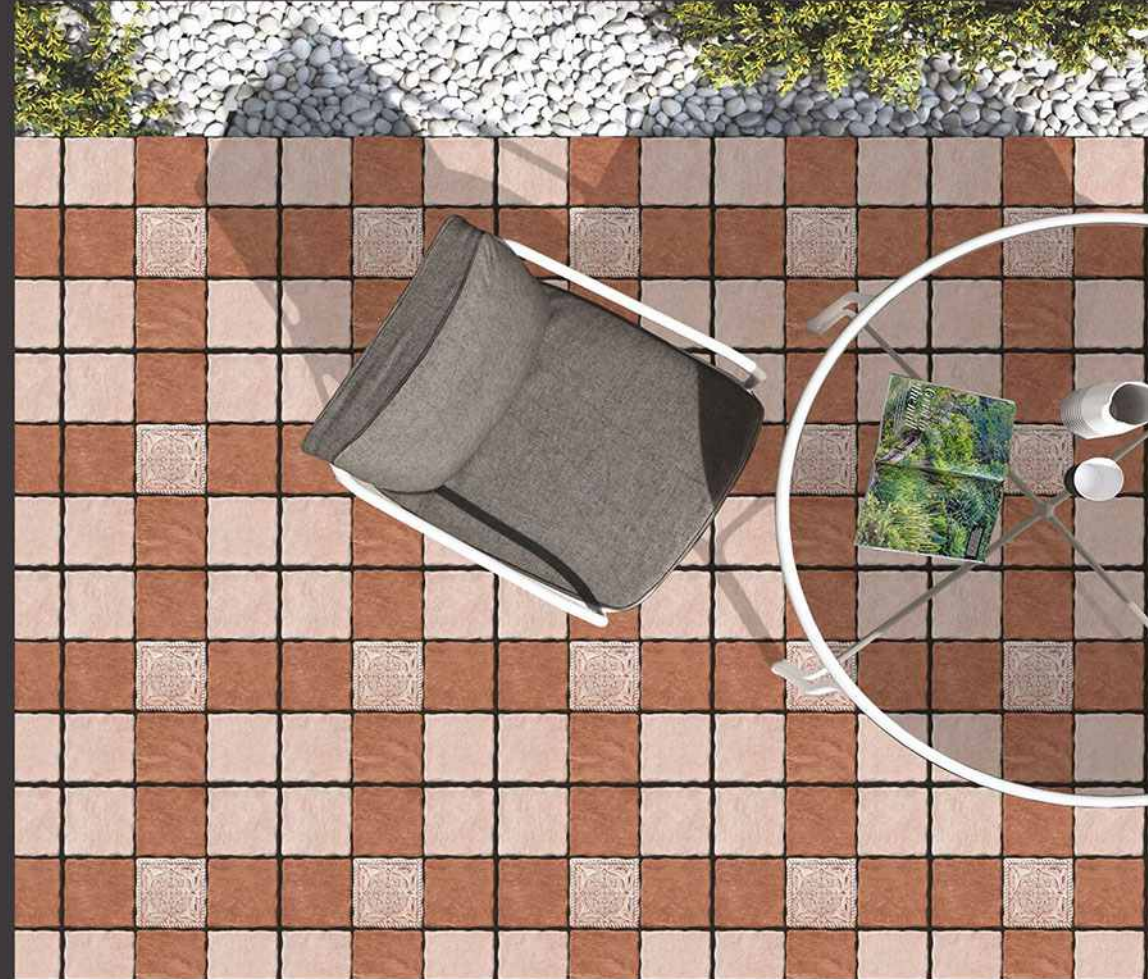

9mm
Thickness

VERONICA

CERAMIC

HEAVY DUTY
PARKING TILES
300X300MM

1628

Anti Slip

100%
Water Proof

UV Resistant