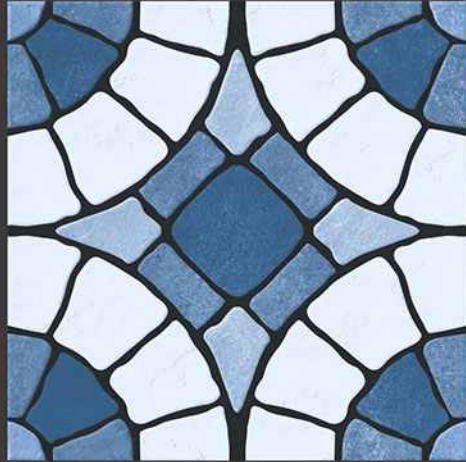

VERONICA

CERAMIC

HEAVY DUTY
PARKING TILES
300X300MM

1526