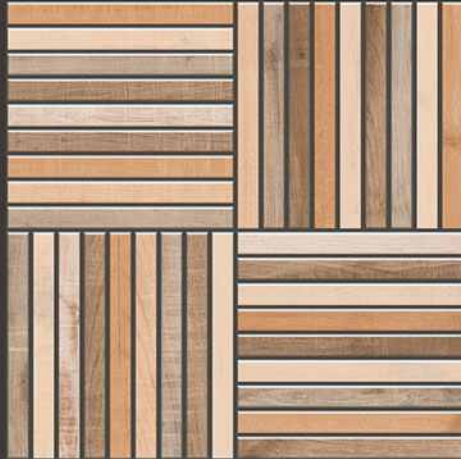

100%
Water Proof

UV Resistant

PUNCH
Surface

9mm
Thickness

VERONICA

CERAMIC

HEAVY DUTY
PARKING TILES
300X300MM

1807

1809

1810

Anti Slip

100%
Water Proof

UV Resistant

PUNCH
Surface

9mm
Thickness

VERONICA