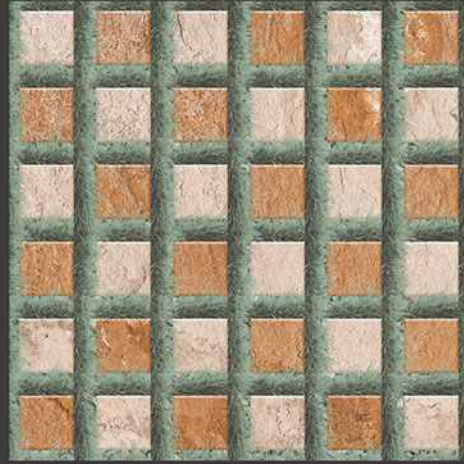

VERONICA

CERAMIC

HEAVY DUTY
PARKING TILES
300X300MM

1009

Anti Slip

100%
Water Proof

UV Resistant

PUNCH
Surface

9mm
Thickness