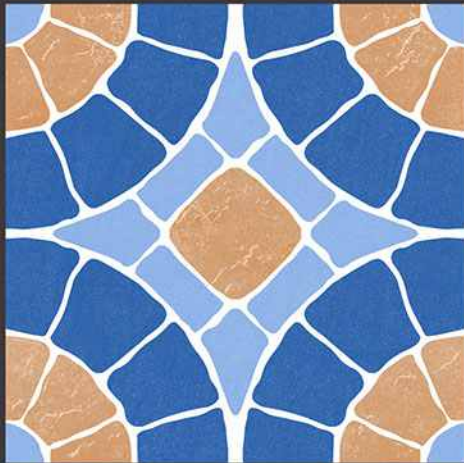

VERONICA

CERAMIC

HEAVY DUTY
PARKING TILES
300X300MM

1532

Anti Slip

100%
Water Proof

UV Resistant

PUNCH
Surface

9mm
Thickness