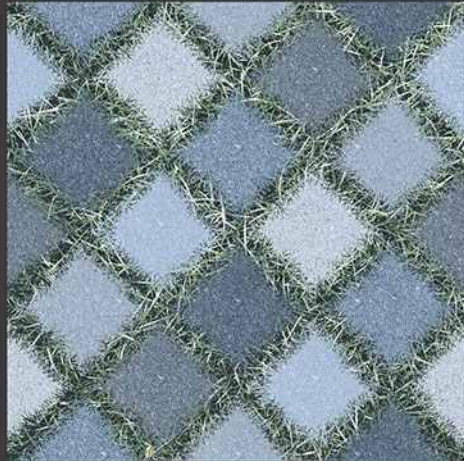

VERONICA

CERAMIC

HEAVY DUTY
PARKING TILES
300X300MM

210

Anti Slip

100%
Water Proof

UV Resistant

PUNCH
Surface

9mm
Thickness