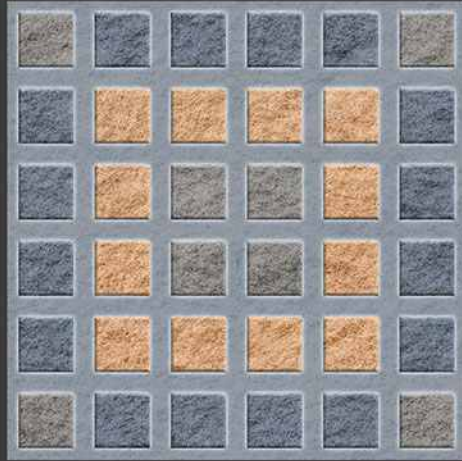

UV Resistant

PUNCH
Surface

9mm
Thickness

VERONICA

CERAMIC

HEAVY DUTY
PARKING TILES
300X300MM

1012

1013