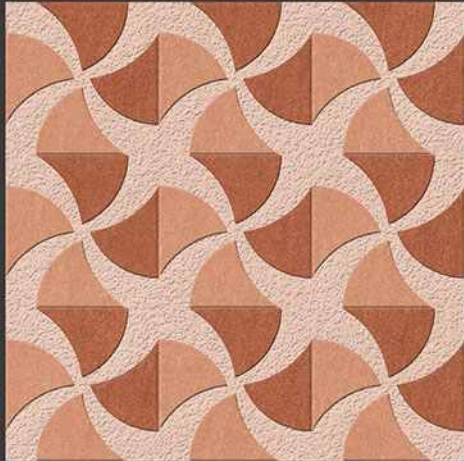

VERONICA

CERAMIC

HEAVY DUTY
PARKING TILES
300X300MM

518

519

520

521

Anti Slip

100%
Water Proof

UV Resistant

PUNCH
Surface

9mm
Thickness