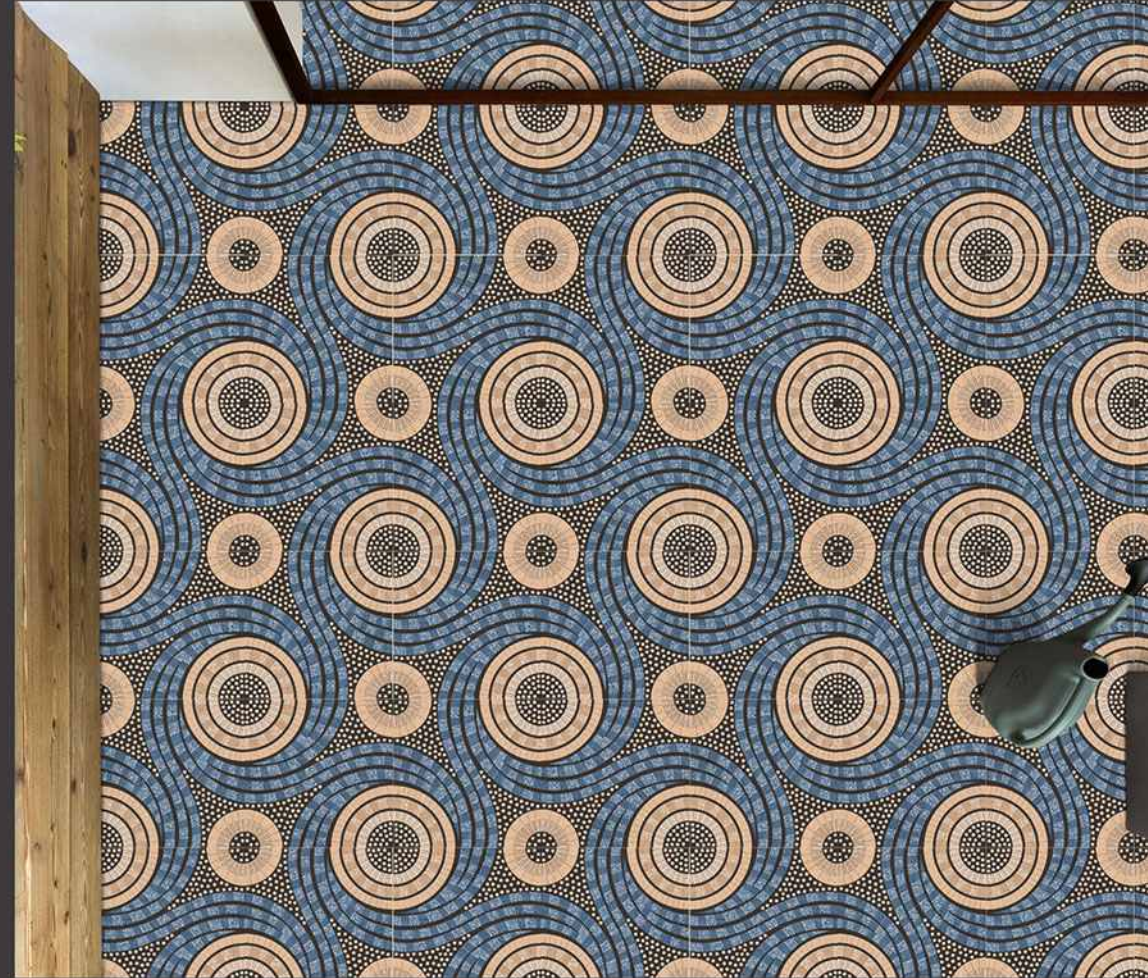

Anti Slip

100%
Water Proof

UV Resistant

PUNCH
Surface

9mm
Thickness