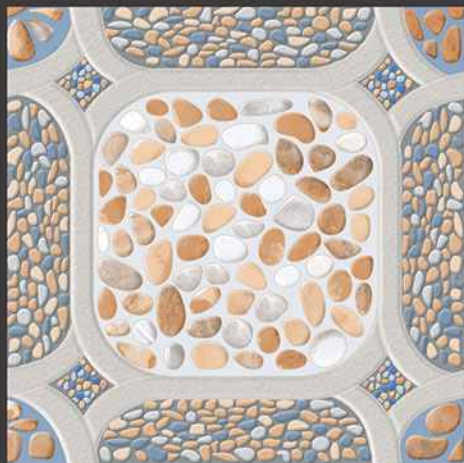

9mm
Thickness

VERONICA

CERAMIC

HEAVY DUTY
PARKING TILES
300X300MM

2202

2203

2204

2205