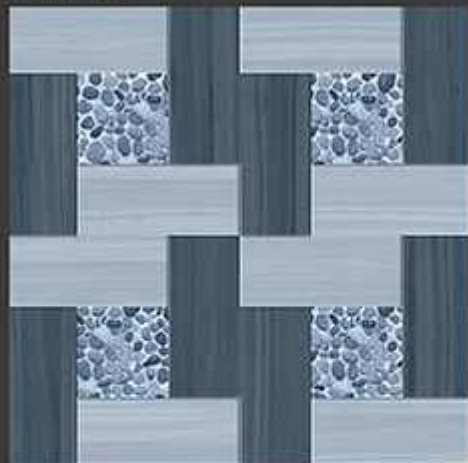

2985

2986

Anti Slip

100%
Water Proof

UV Resistant

PLAIN
Surface

9mm
Thickness

VERONICA