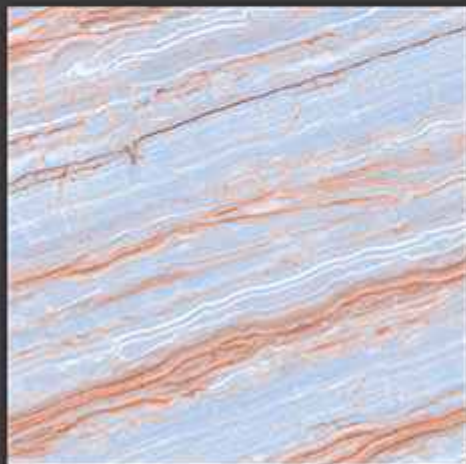

9mm
Thickness

VERONICA

CERAMIC

HEAVY DUTY
PARKING TILES
300X300MM

2826

2827

2828-D

2828-L