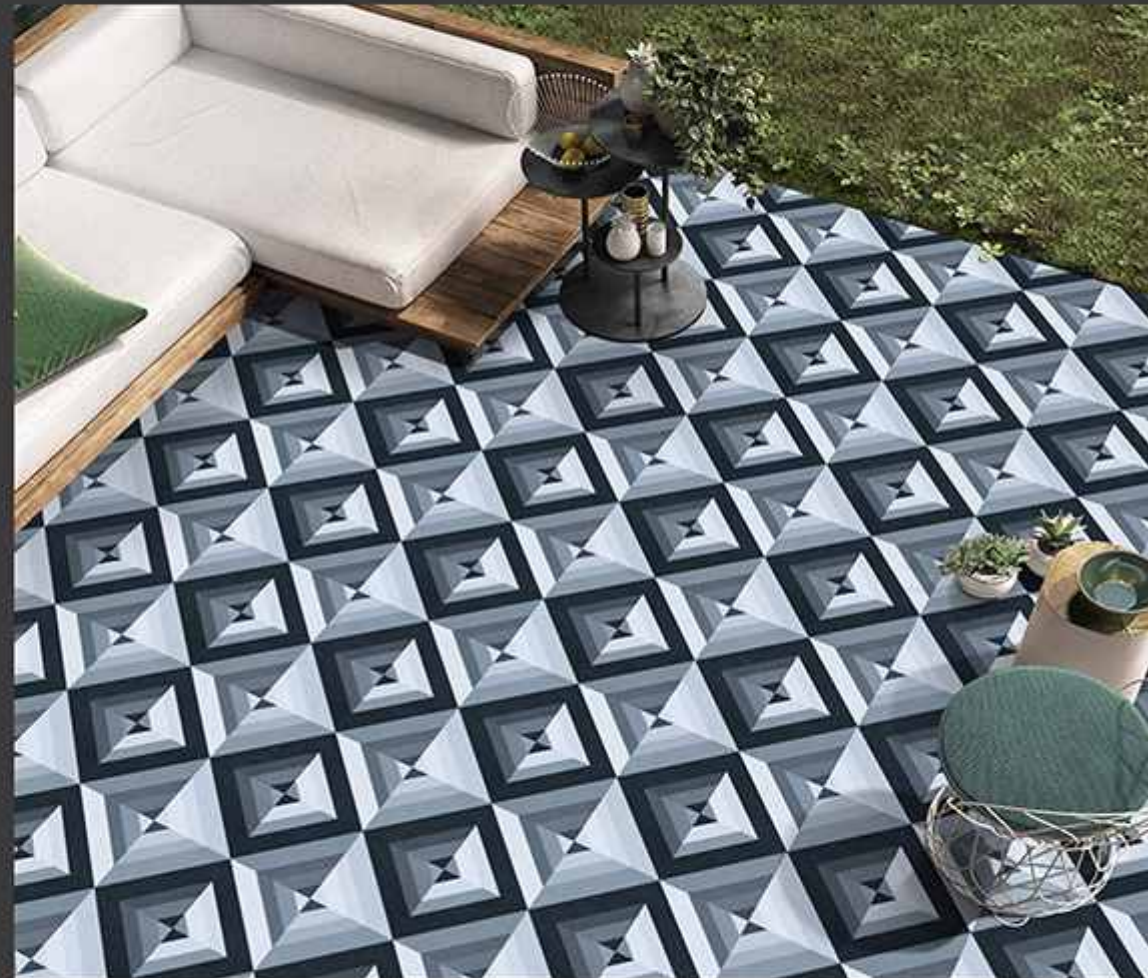

2968

2969

Anti Slip

100%
Water Proof

UV Resistant

PLAIN
Surface

9mm
Thickness

VERONICA