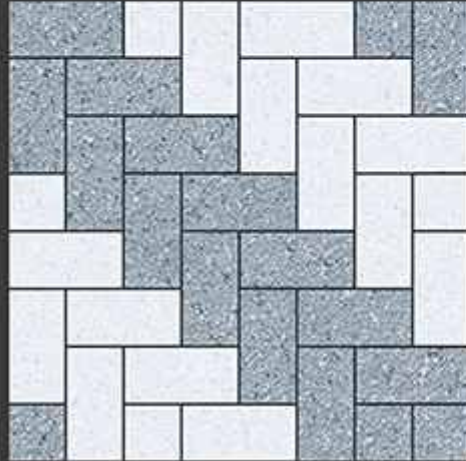

UV Resistant

PLAIN
Surface

9mm
Thickness

VERONICA

CERAMIC

HEAVY DUTY
PARKING TILES
300X300MM

2991

2992