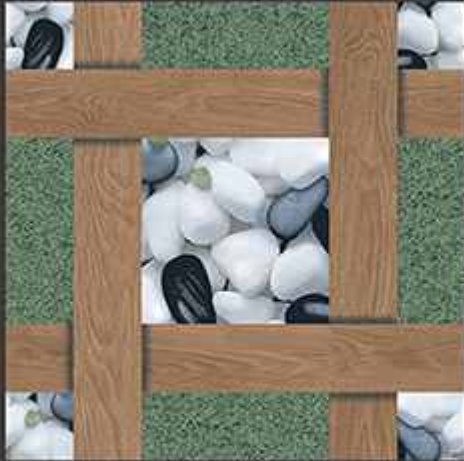

UV Resistant

PLAIN
Surface

9mm
Thickness

VERONICA

CERAMIC

HEAVY DUTY
PARKING TILES
300X300MM

2948

2949