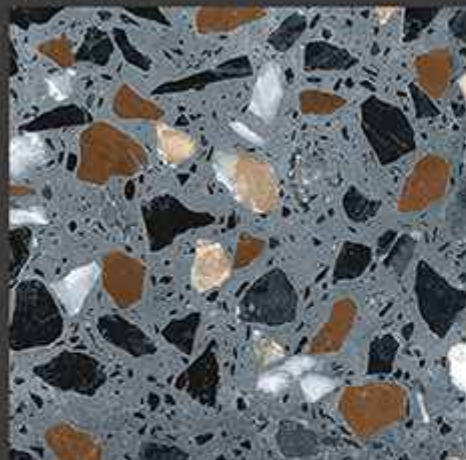

2933

2941

Anti Slip

100%
Water Proof

UV Resistant

PLAIN
Surface

9mm
Thickness

VERONICA