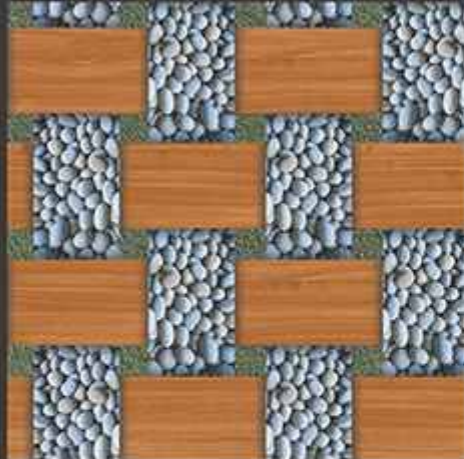

CERAMIC

HEAVY DUTY
PARKING TILES
300X300MM

2944

2945

2946

2947

Anti Slip

100%
Water Proof