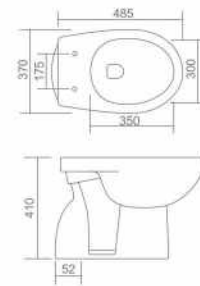

OZON

L 19" W 15" H 16"
Seat Cover - With Jet : ₹ 960
Slow Down Seat Cover - With Jet : ₹ 1440

MRP
White : ₹ 3200/-
Black : ₹ 5120/-

PERRY - P

L 19" W 15" H 16"
Seat Cover - With Jet : ₹ 960
Seat Cover - Without Jet : ₹ 880

MRP
White : ₹ 2480/-
Black : ₹ 3970/-