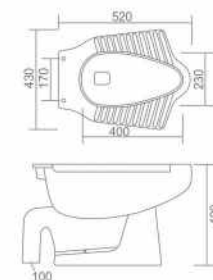

ANGLO INDIAN - P

L 21" W 17" H 16"
Seat Cover - With Jet : ₹ 1040
Seat Cover - Without Jet : ₹ 880
Inlet 50mm

MRP
White : ₹ 4160/-
Black : ₹ 6660/-

EURO

L 19" W 15" H 17"
Seat Cover - With Jet : ₹ 960
Seat Cover - Without Jet : ₹ 880
Slow Down Seat Cover - With Jet : ₹ 1440

MRP
White : ₹ 3200/-
Black : ₹ 5120/-

ANGLO INDIAN - S

L 23" W 13" H 16"
Seat Cover - With Jet : ₹ 1040
Seat Cover - Without Jet : ₹ 880
Inlet 50mm

MRP
White : ₹ 4160/-
Black : ₹ 6660/-

CRUISE - S/P

L 22" W 14" H 16"
Inlet 55mm

MRP
White : ₹ 7920/-
Black : ₹ 12670/-

FEDRA - S/P

L 21" W 14" H 16"

MRP
White : ₹ 6800/-
Black : ₹ 10880/-

FLINCH

L 21" W 14" H 16"

MRP
White : ₹ 7200/-
Black : ₹ 11520/-