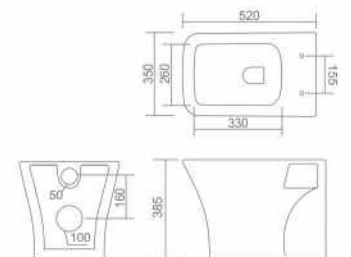

ANGLO INDIAN - P

L 21" W 17" H 16"
Seat Cover - With Jet : ₹ 1040
Seat Cover - Without Jet : ₹ 880
Inlet 50mm

MRP
White : ₹ 4160/-
Black : ₹ 6660/-

EURO

L 19" W 15" H 17"
Seat Cover - With Jet : ₹ 960
Seat Cover - Without Jet : ₹ 880
Slow Down Seat Cover - With Jet : ₹ 1440

MRP
White : ₹ 3200/-
Black : ₹ 5120/-

ANGLO INDIAN - S

L 23" W 13" H 16"
Seat Cover - With Jet : ₹ 1040
Seat Cover - Without Jet : ₹ 880
Inlet 50mm

MRP
White : ₹ 4160/-
Black : ₹ 6660/-

CRUISE - S/P

L 22" W 14" H 16"
Inlet 55mm

MRP
White : ₹ 7920/-
Black : ₹ 12670/-

FEDRA - S/P

L 21" W 14" H 16"

MRP
White : ₹ 6800/-
Black : ₹ 10880/-

FLINCH

L 21" W 14" H 16"

MRP
White : ₹ 7200/-
Black : ₹ 11520/-