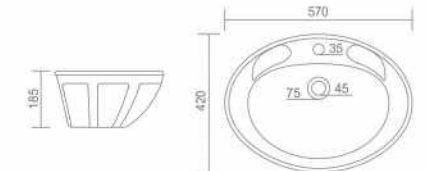

L 17" W 23" H 8"
Top Counter

MRP

White : ₹ 2880/-

UNDER COUNTER 18" x 12"