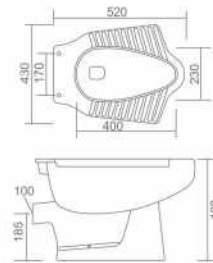

EURO

L 19" W 15" H 17"
Seat Cover - With Jet : ₹ 960
Seat Cover - Without Jet : ₹ 880
Slow Down Seat Cover - With Jet : ₹ 1440

MRP
White : ₹ 3200/-
Black : ₹ 5120/-