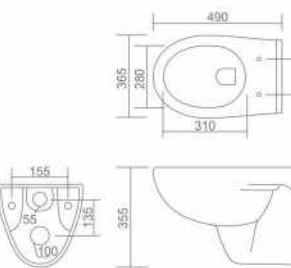

MRP

White (PP Cover) : ₹ 5680/-
Black (PP Cover) : ₹ 9680/-