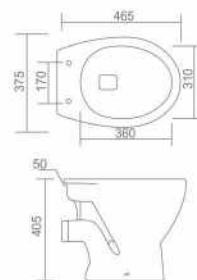

### PERRY - P

L 19" W 15" H 16"  
 Seat Cover - With Jet : ₹ 960  
 Seat Cover - Without Jet : ₹ 880

**MRP**  
 White : ₹ 2480/-  
 Black : ₹ 3970/-