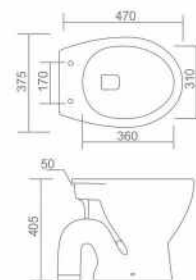

SPECTO

L 21" W 15" H 16"
Slow Down Seat Cover

MRP
White : ₹ 9600/-
Black : ₹ 15360/-