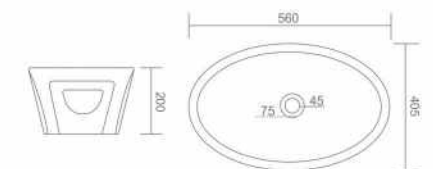

L 16" W 22" H 8"
Under Counter

MRP

White : ₹ 2880/-