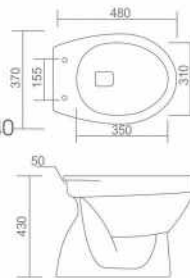

ANGLO INDIAN - S

L 23" W 13" H 16"
Seat Cover - With Jet : ₹ 1040
Seat Cover - Without Jet : ₹ 880
Inlet 50mm

MRP
White : ₹ 4160/-
Black : ₹ 6660/-