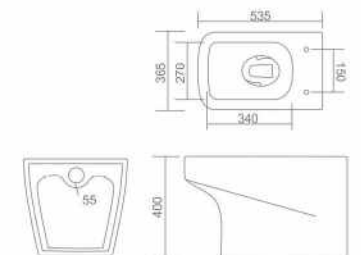

OZON

L 19" W 15" H 16"
Seat Cover - With Jet : ₹ 960
Slow Down Seat Cover - With Jet : ₹ 1440

MRP
White : ₹ 3200/-
Black : ₹ 5120/-

PERRY - P

L 19" W 15" H 16"
Seat Cover - With Jet : ₹ 960
Seat Cover - Without Jet : ₹ 880

MRP
White : ₹ 2480/-
Black : ₹ 3970/-

PERRY - S

L 19" W 15" H 16"
Seat Cover - With Jet : ₹ 960
Seat Cover - Without Jet : ₹ 880

MRP
White : ₹ 2480/-
Black : ₹ 3970/-

SPECTO

L 21" W 15" H 16"
Slow Down Seat Cover

MRP
White : ₹ 9600/-
Black : ₹ 15360/-