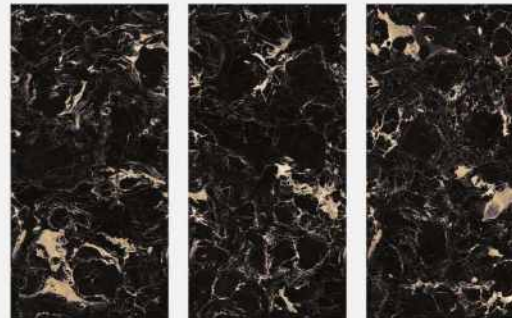

VERONICA

CERAMIC

BLACK ROSE

Size :
800x1600mm

Finish :
Intense Highgloss

Thickness :
09mm

Random :
04

www.veronicaceramic.com