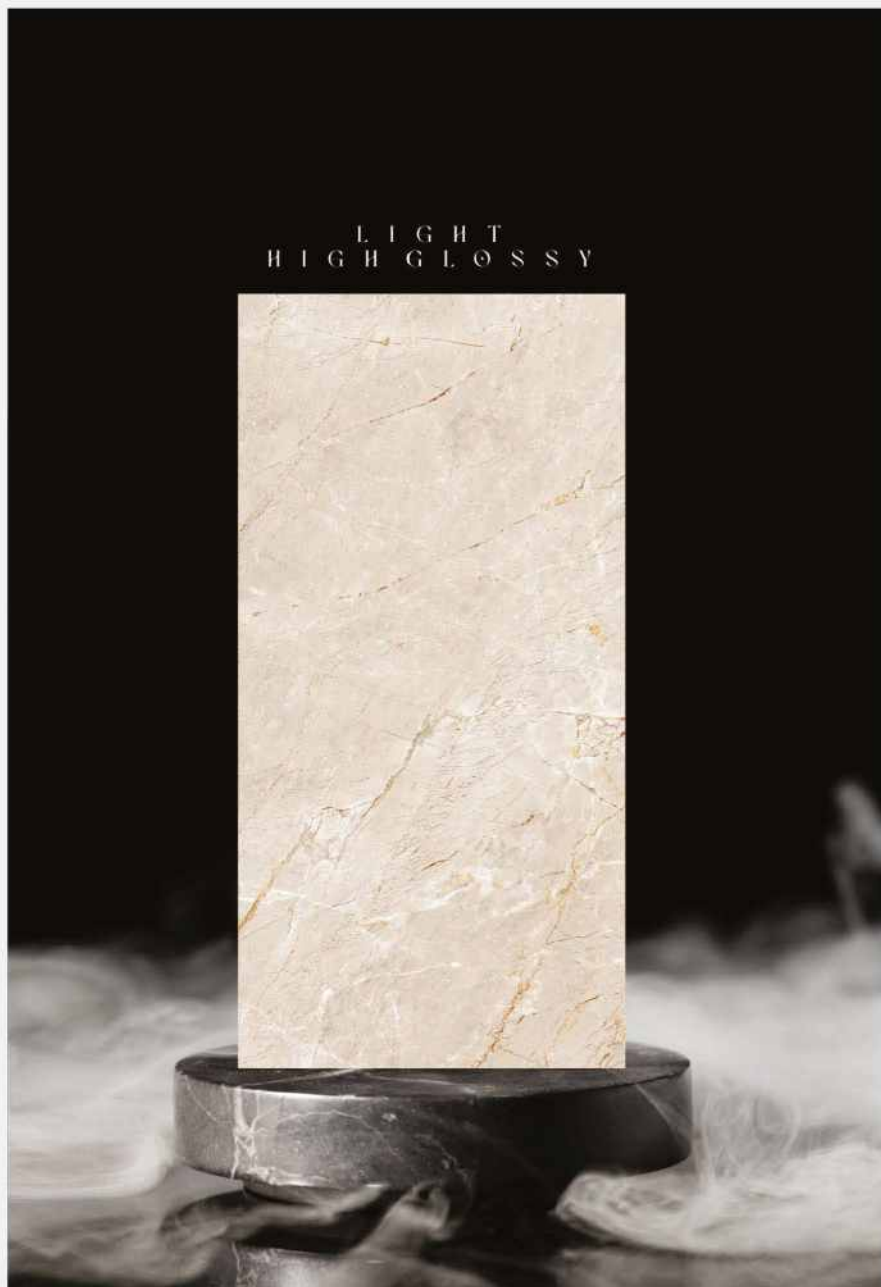

MARBLE TOUCH
next level slab

Durable

It is going to last long due to its supreme strength.

Feel Like Tremendous

smooth finish and velvety touch gives sense of joy

VERONICA

CERAMIC

LIGHT HIGHGLOSS