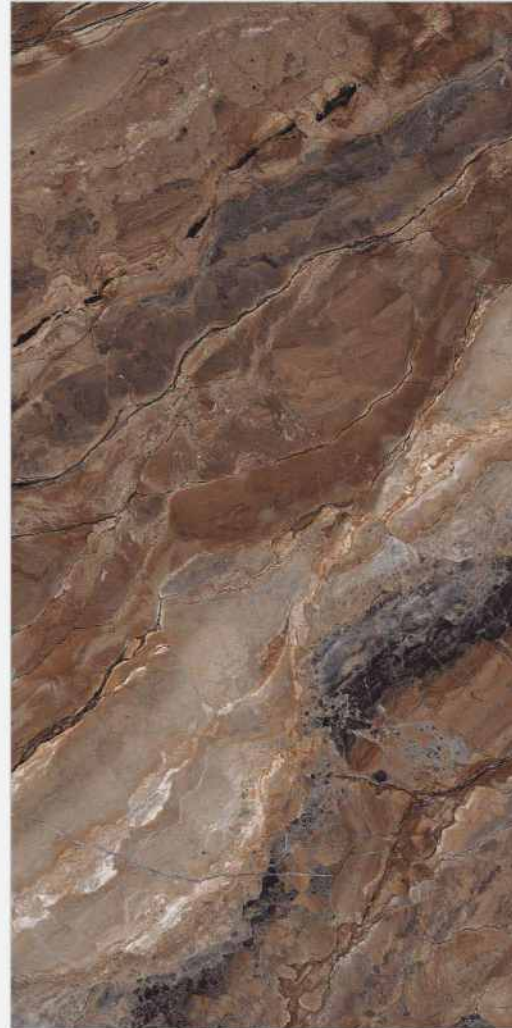

**EAGLE
BROWN**

Size :
800x1600mm

Finish :
Dark High Gloss

Thickness :
09mm

Random :
04