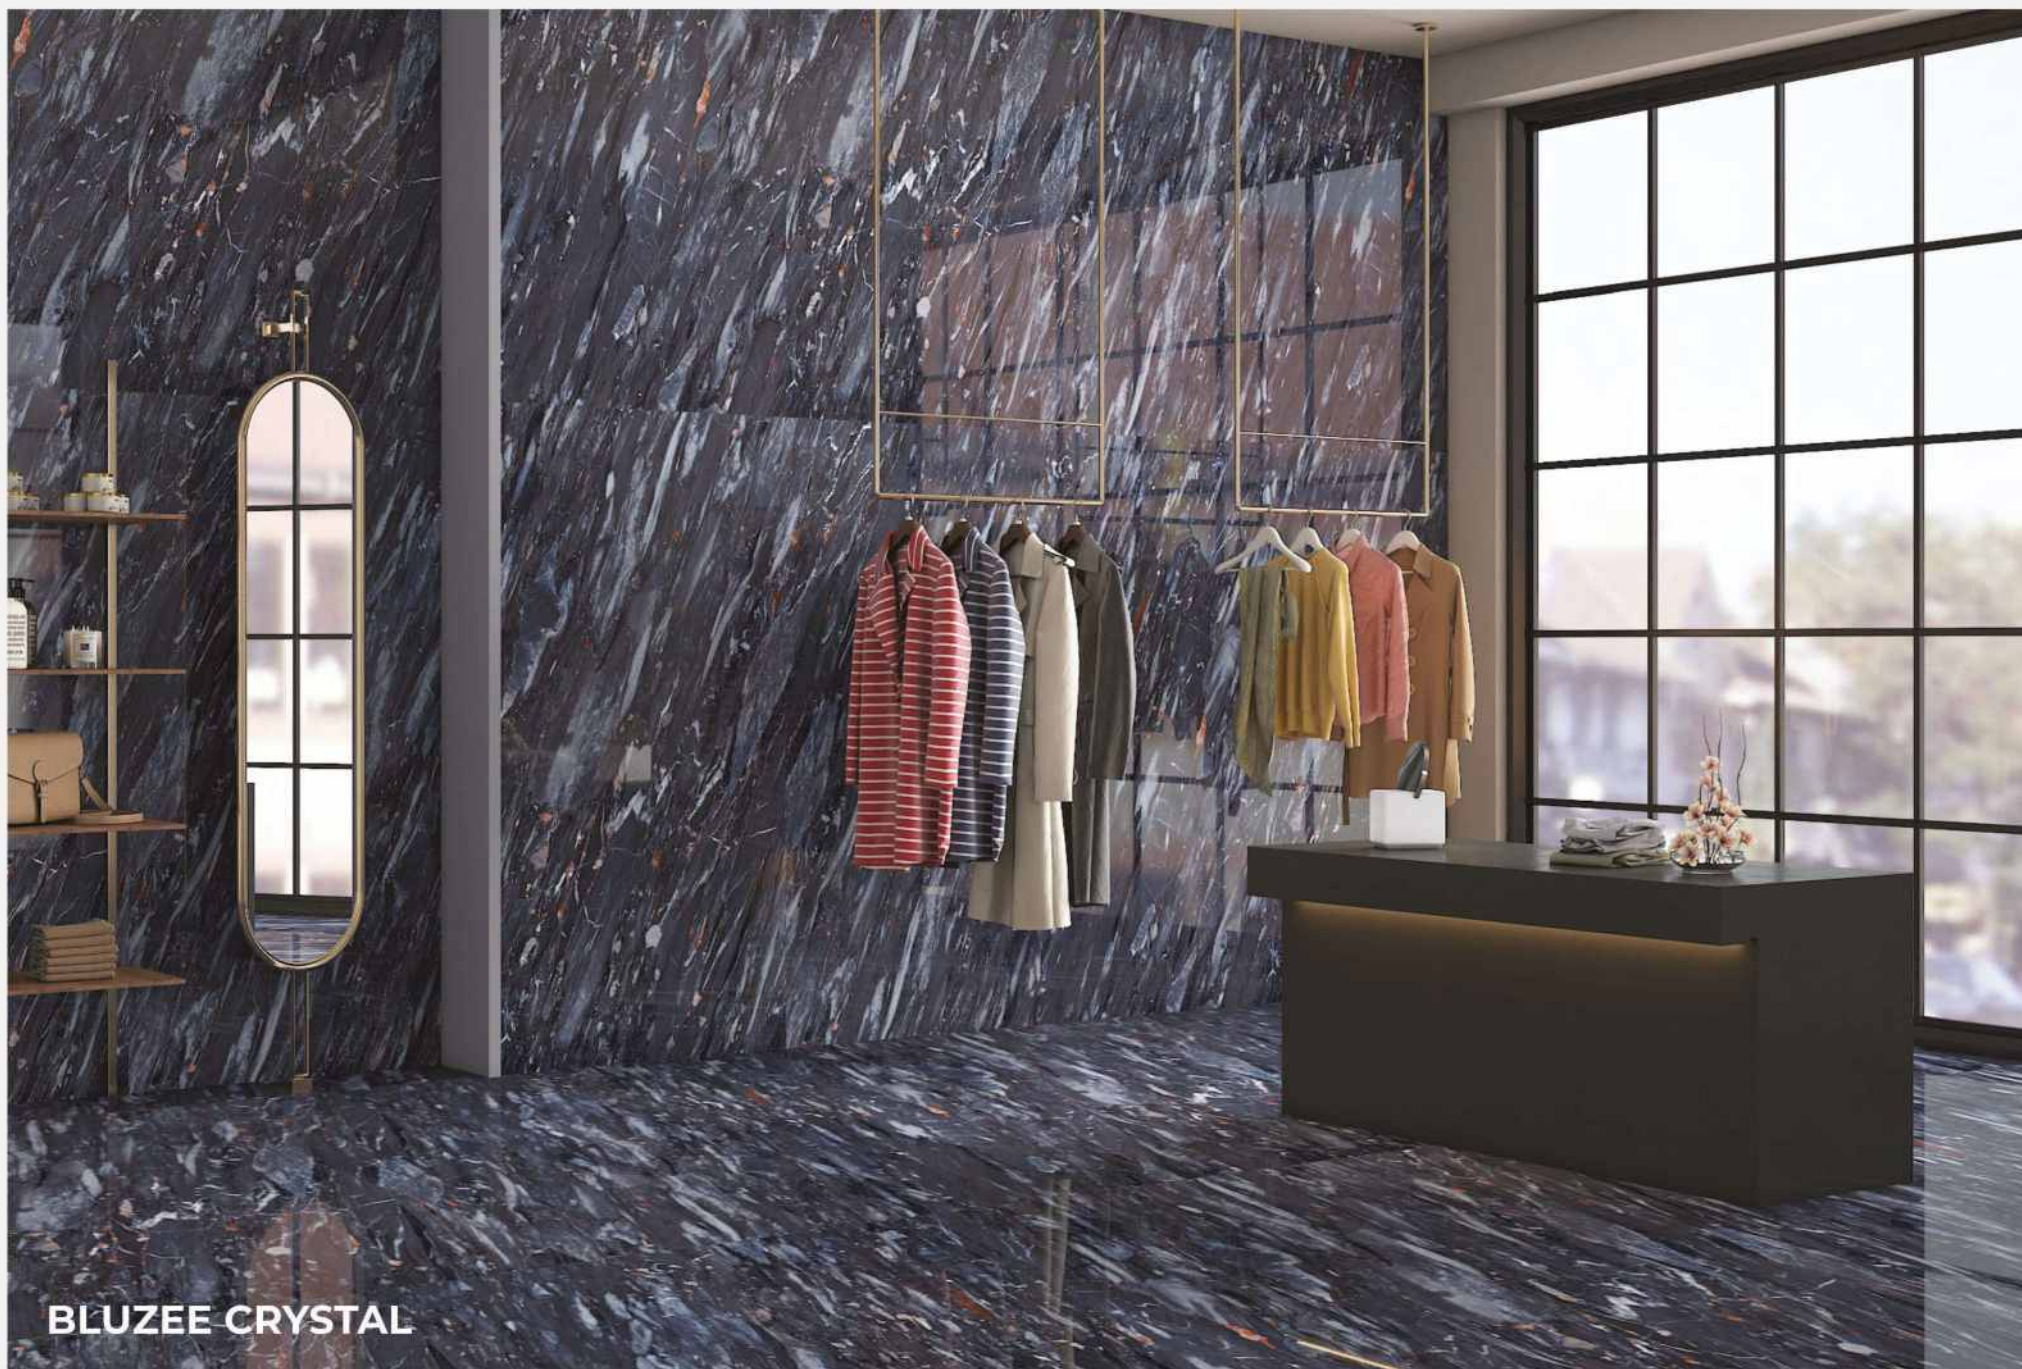

BLUZEE CRYSTAL