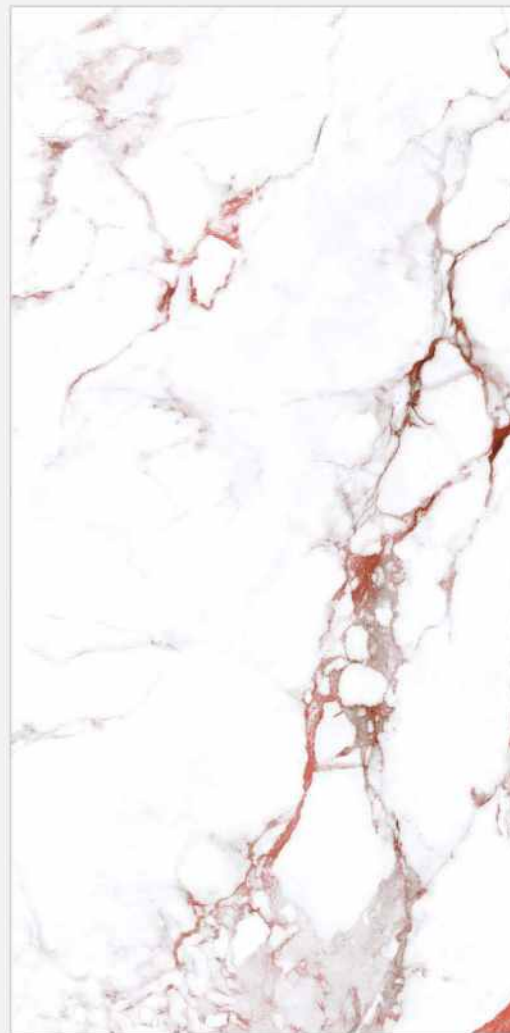

Thickness :
09mm

Random :
04

MARBLE TOUCH
next level slab

VERONICA

CERAMIC

STATUARIO ULTIMO

Size :
800x1600mm

Finish :
Light High Gloss