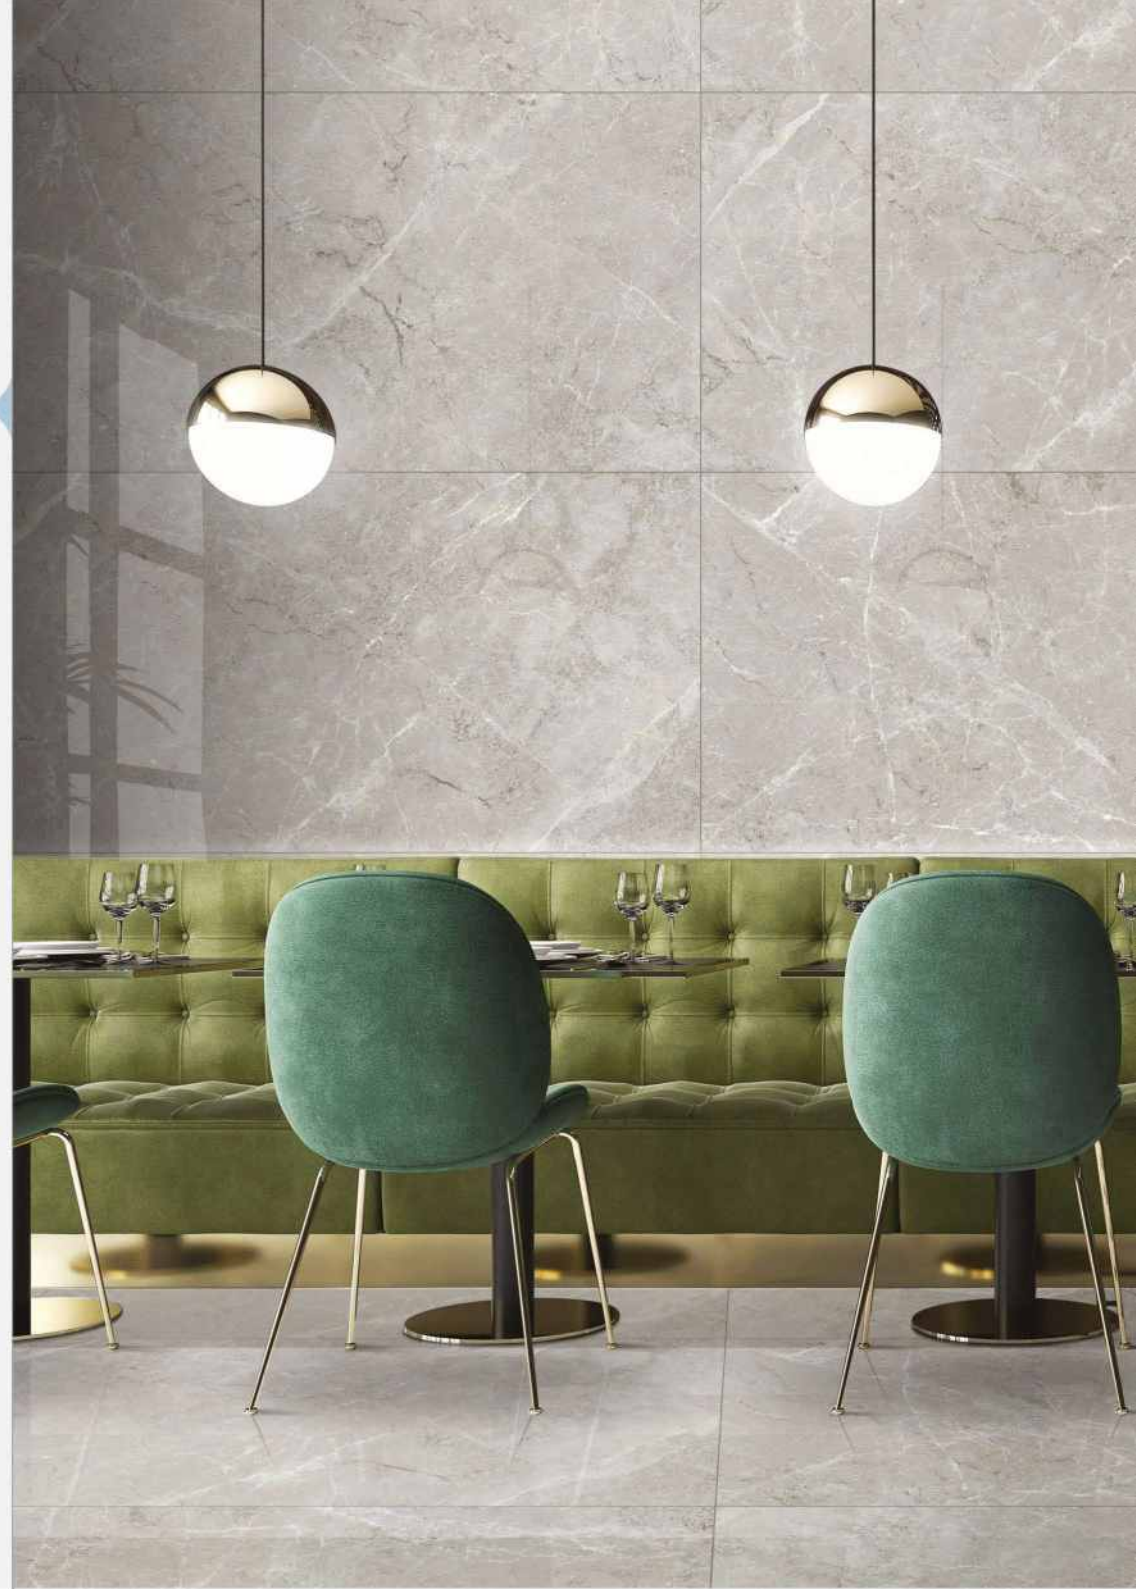

Size :
800x1600mm

Finish :
Light High Gloss

Thickness :
09mm

Random :
04

MARBLE TOUCH
next level slab

**BARSELANO
WHITE**

Size :
800x1600mm

Finish :
Light High Gloss