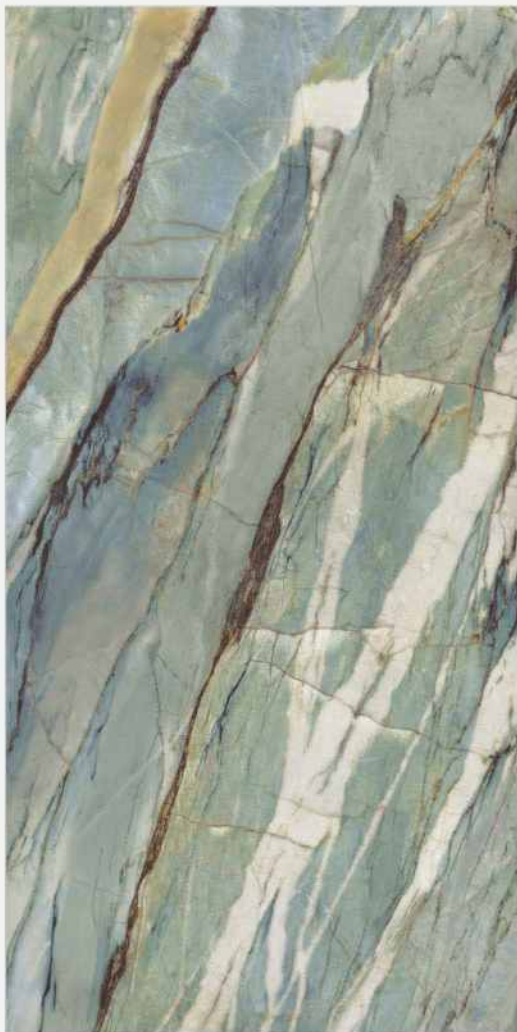

**AMAZING
GREEN**

Size :
800x1600mm

Finish :
Dark High Gloss

Thickness :
09mm

Random :
04