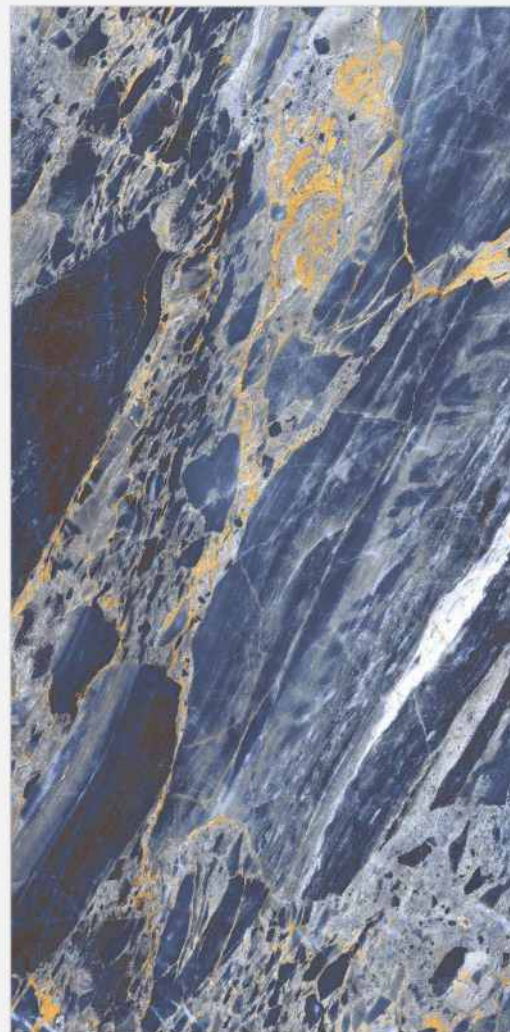

www.veronicaceramic.com

**AMAZING
GREEN**

Size :
800x1600mm

Finish :
Dark High Gloss

Thickness :
09mm

Random :
04

**AMAZONITE
LAVA NEGRO**

Size :
800x1600mm