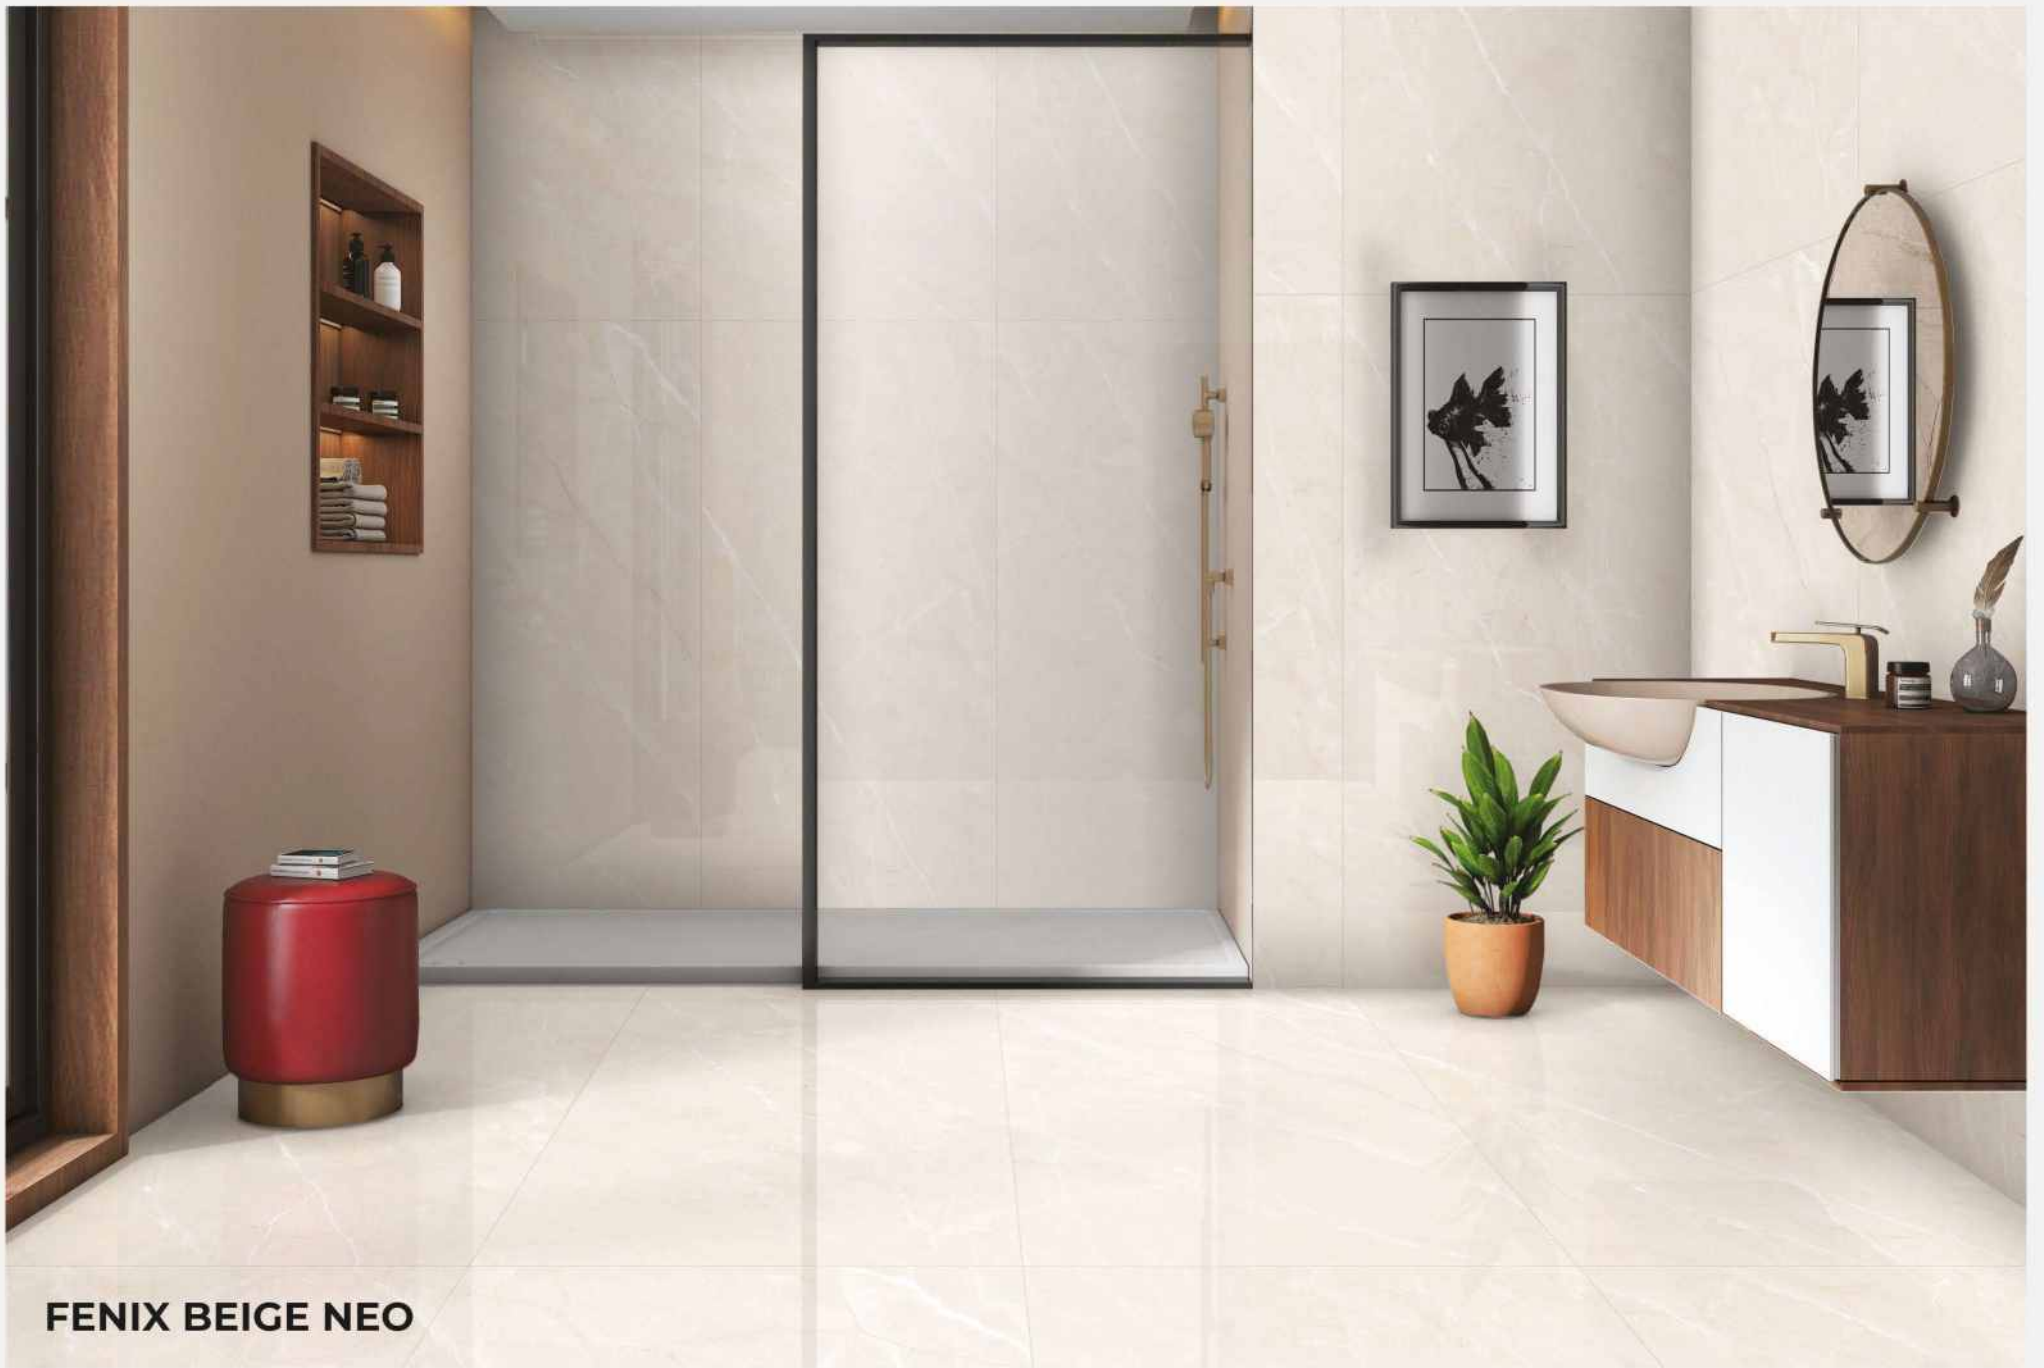

FENIX BEIGE NEO