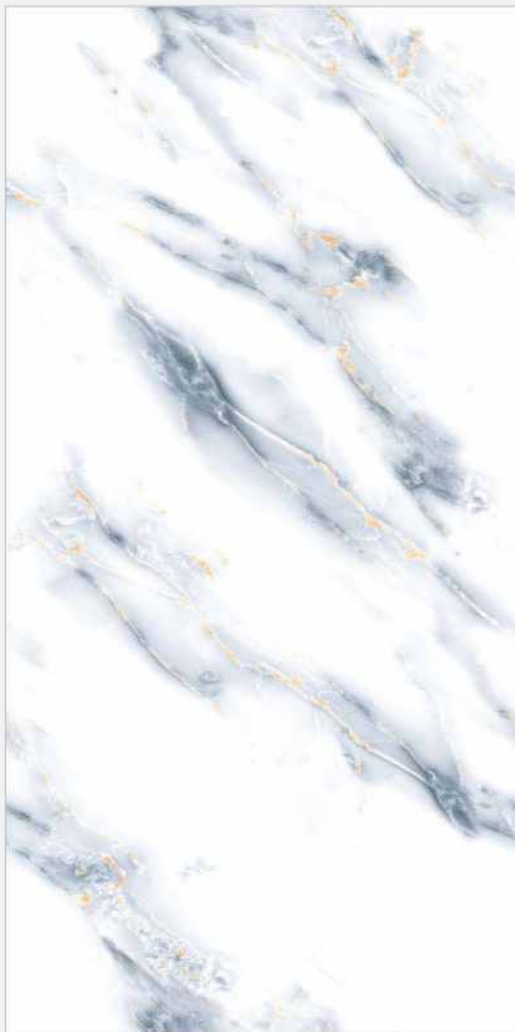

VERONICA

CERAMIC

SKY GREEN END

Size :
800x1600mm

Finish :
Matt - Carving

Thickness :
09mm

Random :
03

MARBLE TOUCH
next level slab