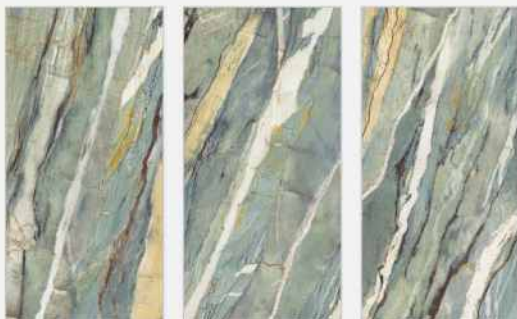

www.veronicaceramic.com

**AMAZING
GREEN**

Size :
800x1600mm

Finish :
Dark High Gloss

Thickness :
09mm

Random :
04

**AMAZONITE
LAVA NEGRO**

Size :
800x1600mm