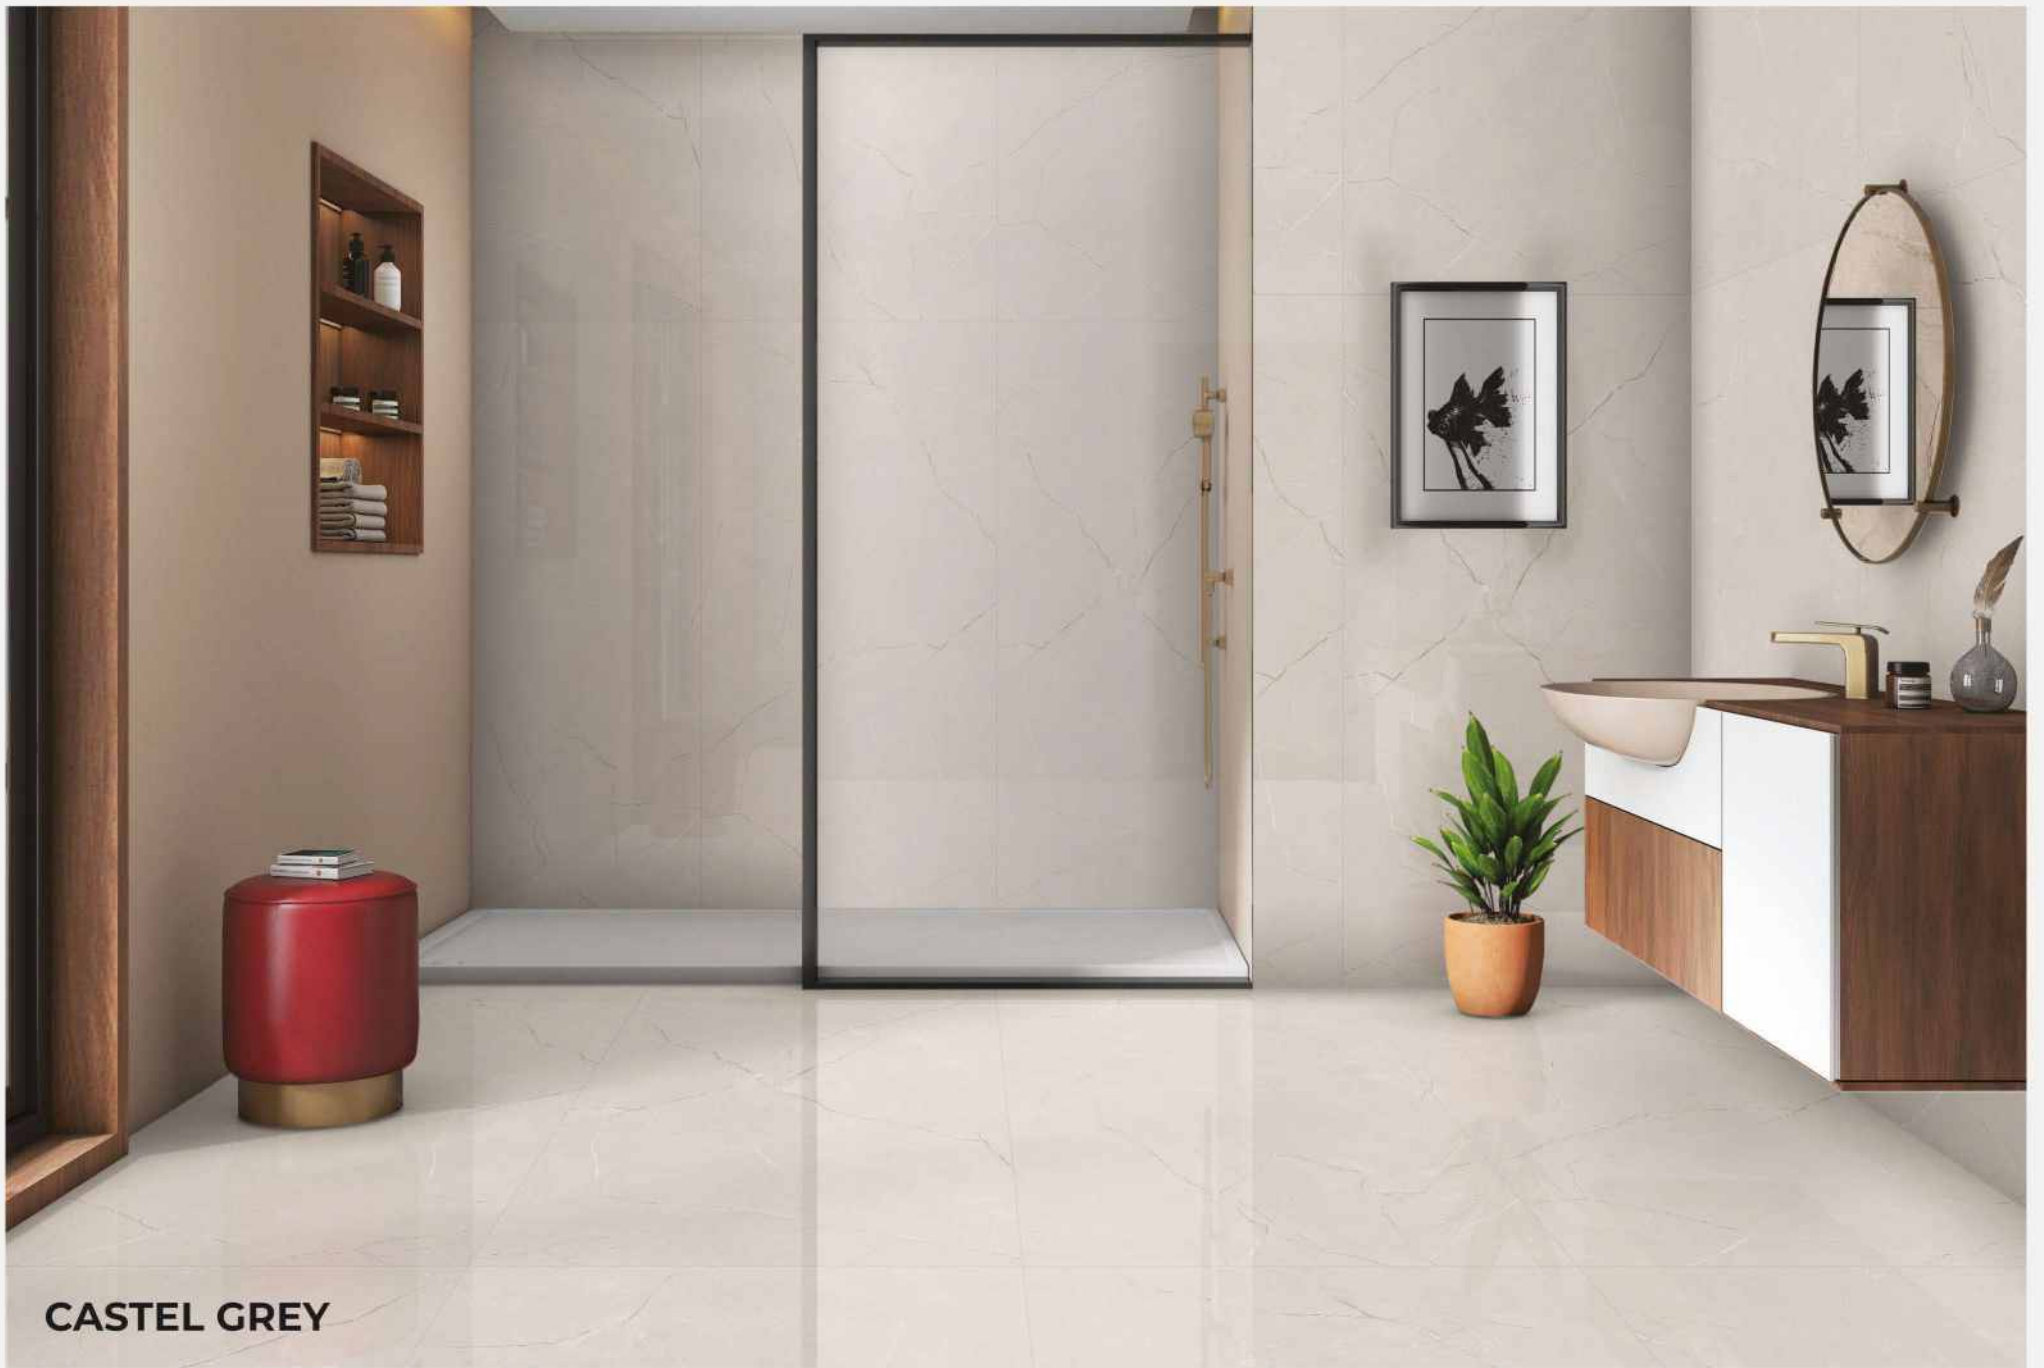

CASTEL GREY