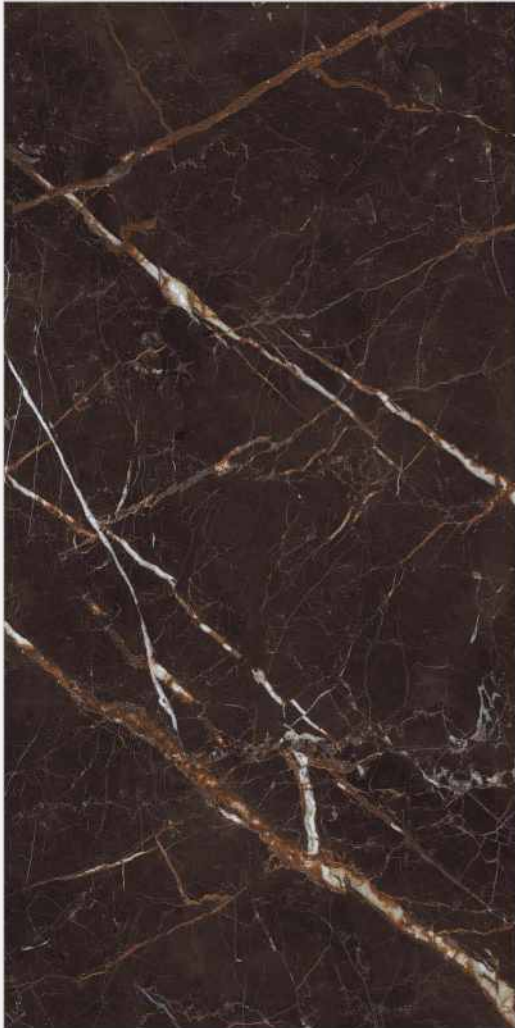

VERONICA

CERAMIC

CANOVA AMBER

Size :
800x1600mm

Finish :
Dark High Gloss

Thickness :
09mm

Random :
04

VERONICA

CERAMIC

COSMIC BLACK

Size :
800x1600mm

Finish :
Dark High Gloss

Thickness :
09mm

Random :
03