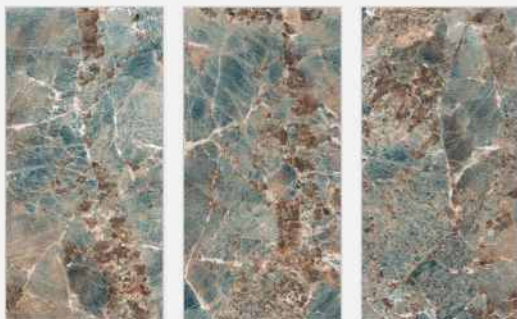

Finish :
Dark High Gloss

Thickness :
09mm

Random :
04

**AMAZONITE
VERDE**

Size :
800x1600mm

Finish :
Dark High Gloss

Thickness :
09mm

Random :
04