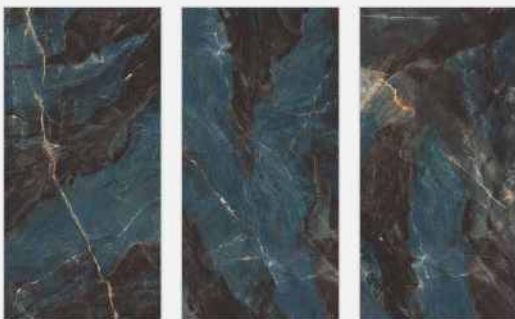

MARBLE TOUCH
next level slab