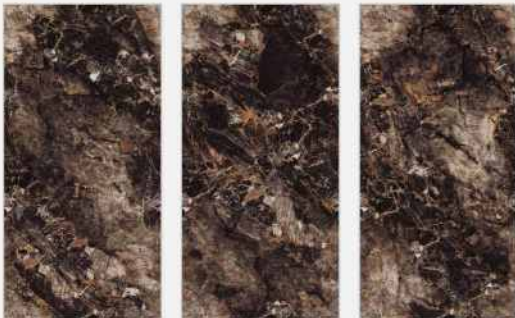

VERONICA

CERAMIC

OMICRON BLACK

Size :
800x1600mm

Finish :
Dark High Gloss

Thickness :
09mm

Random :
04

MARBLE TOUCH
next level slab