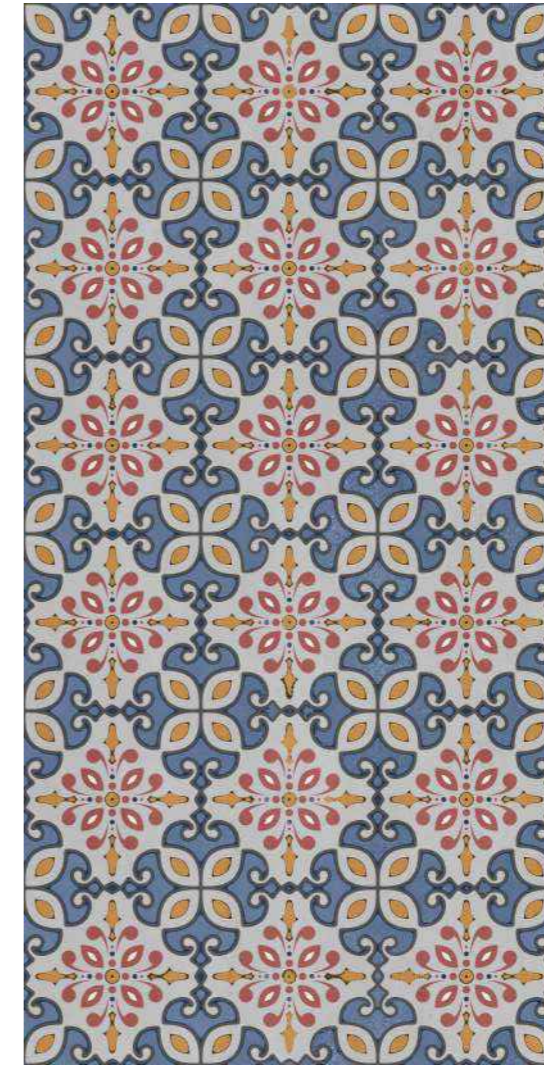

LUNAR DECOR

600x1200mm
60x120cm / 2'x4'

Carving Effect
Matt Finish