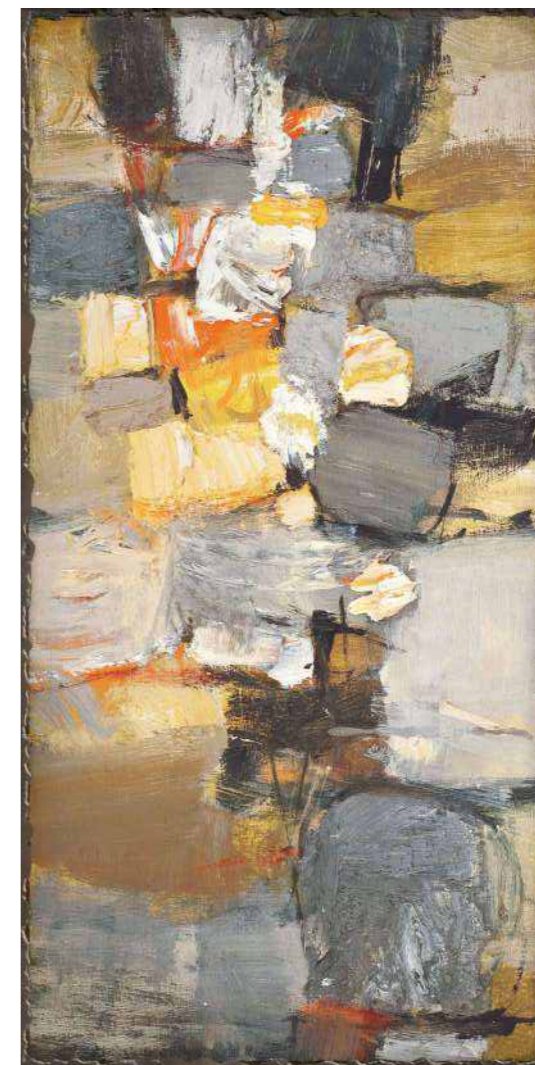

Graceful Surface with
magnetic looks for
an urban style

BULGARI DARK

600x1200mm
60x120cm / 2'x4'

No Effect
Matt Finish

BULGARI DECOR

600x1200mm
60x120cm / 2'x4'

Carving Effect
Matt Finish

VERONICA
CERAMIC