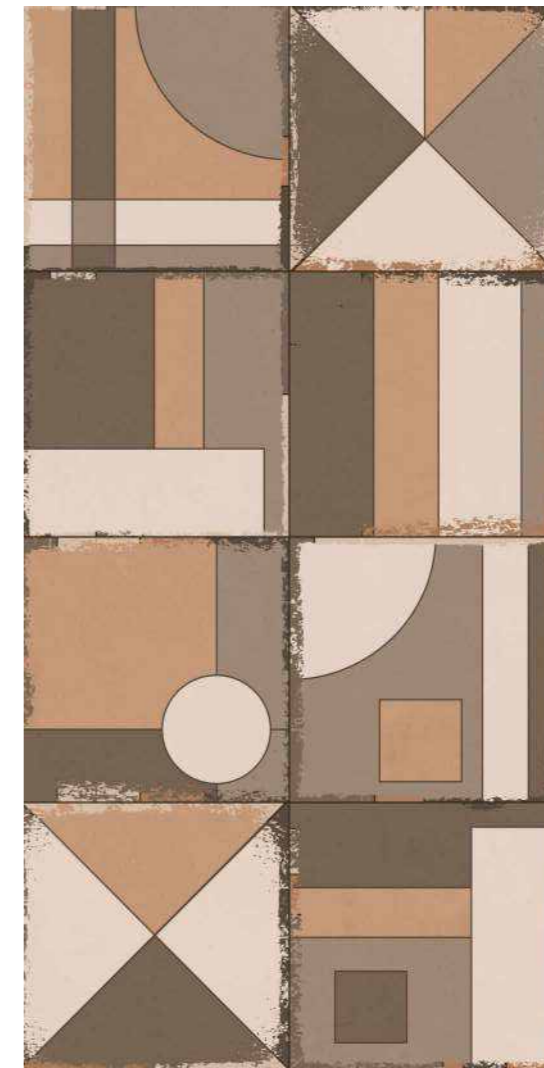

Amplify the preception
of a place by reflecting
the grace of nature.

PICASSO LIGHT

600x1200mm
60x120cm / 2'x4'

No Effect
Matt Finish

PICASSO DARK

600x1200mm
60x120cm / 2'x4'

No Effect
Matt Finish

PICASSO DECOR