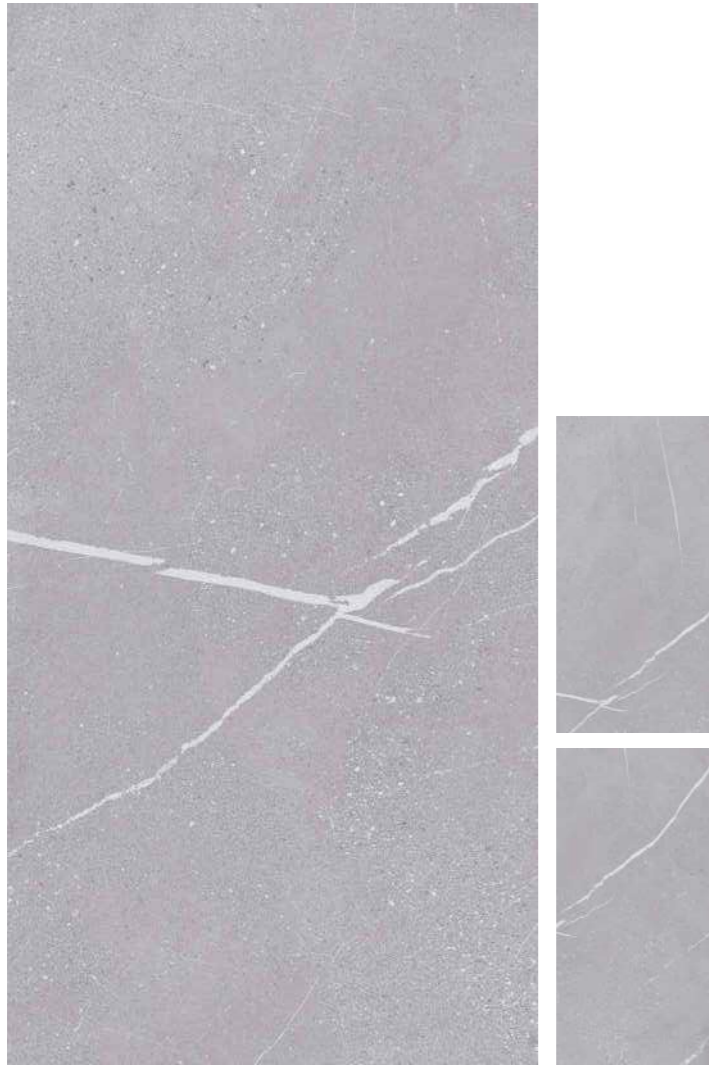

LAVICA DARK

600x1200mm
60x120cm / 2'x4'

No Effect
Matt Finish