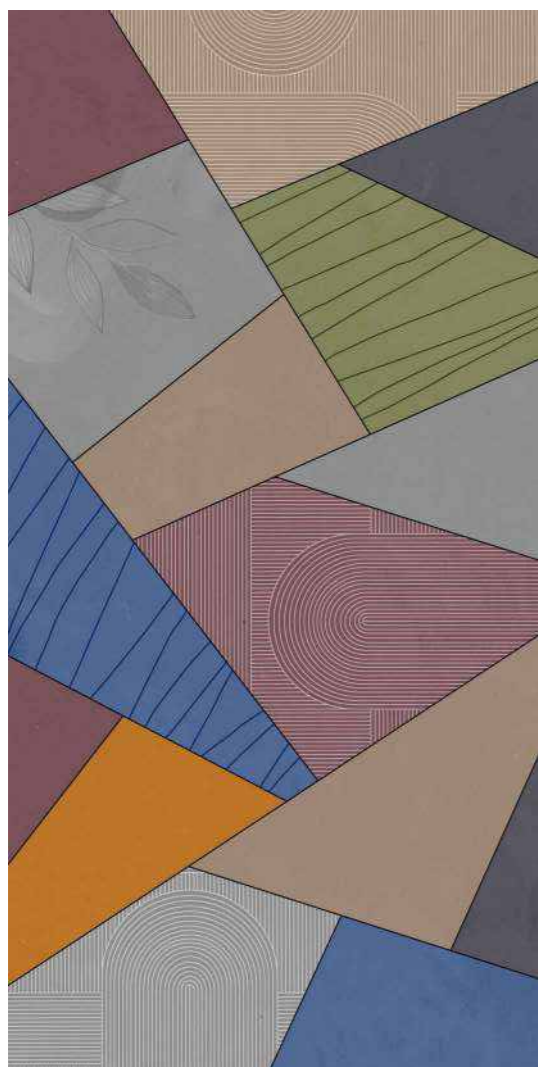

LEVIN DECOR

600x1200mm
60x120cm / 2'x4'

Carving Effect
Matt Finish

VERONICA
CERAMIC

Collection
Aragonite

600x1200mm
60x120cm
2'x4'

Encompass the space
with the elegance of
extraordinary tiles.

ARAGONITE DECOR (2-A)