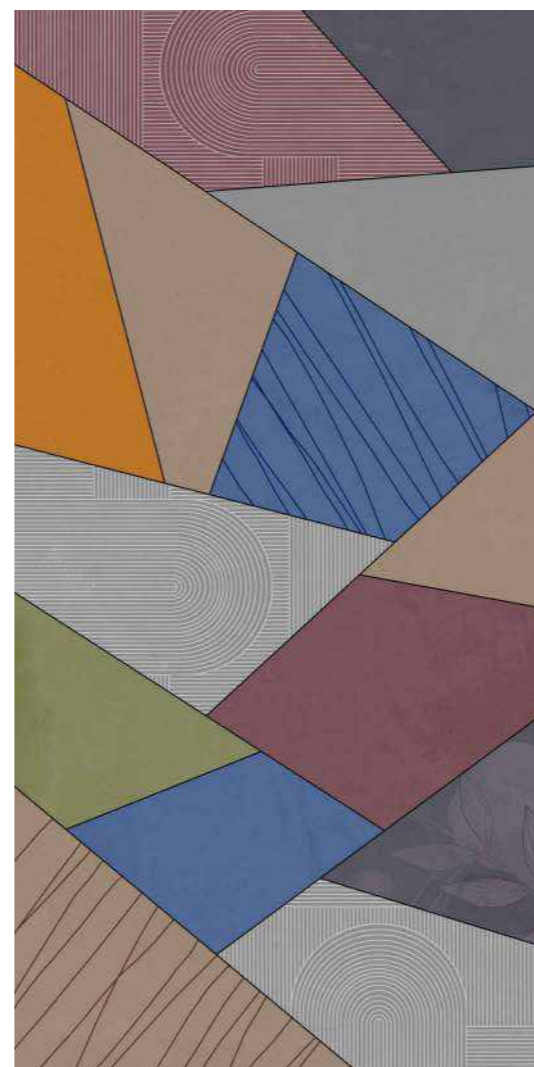

ARAGONITE DECOR (2-B)

600x1200mm
60x120cm / 2'x4'

Carving Effect
Matt Finish