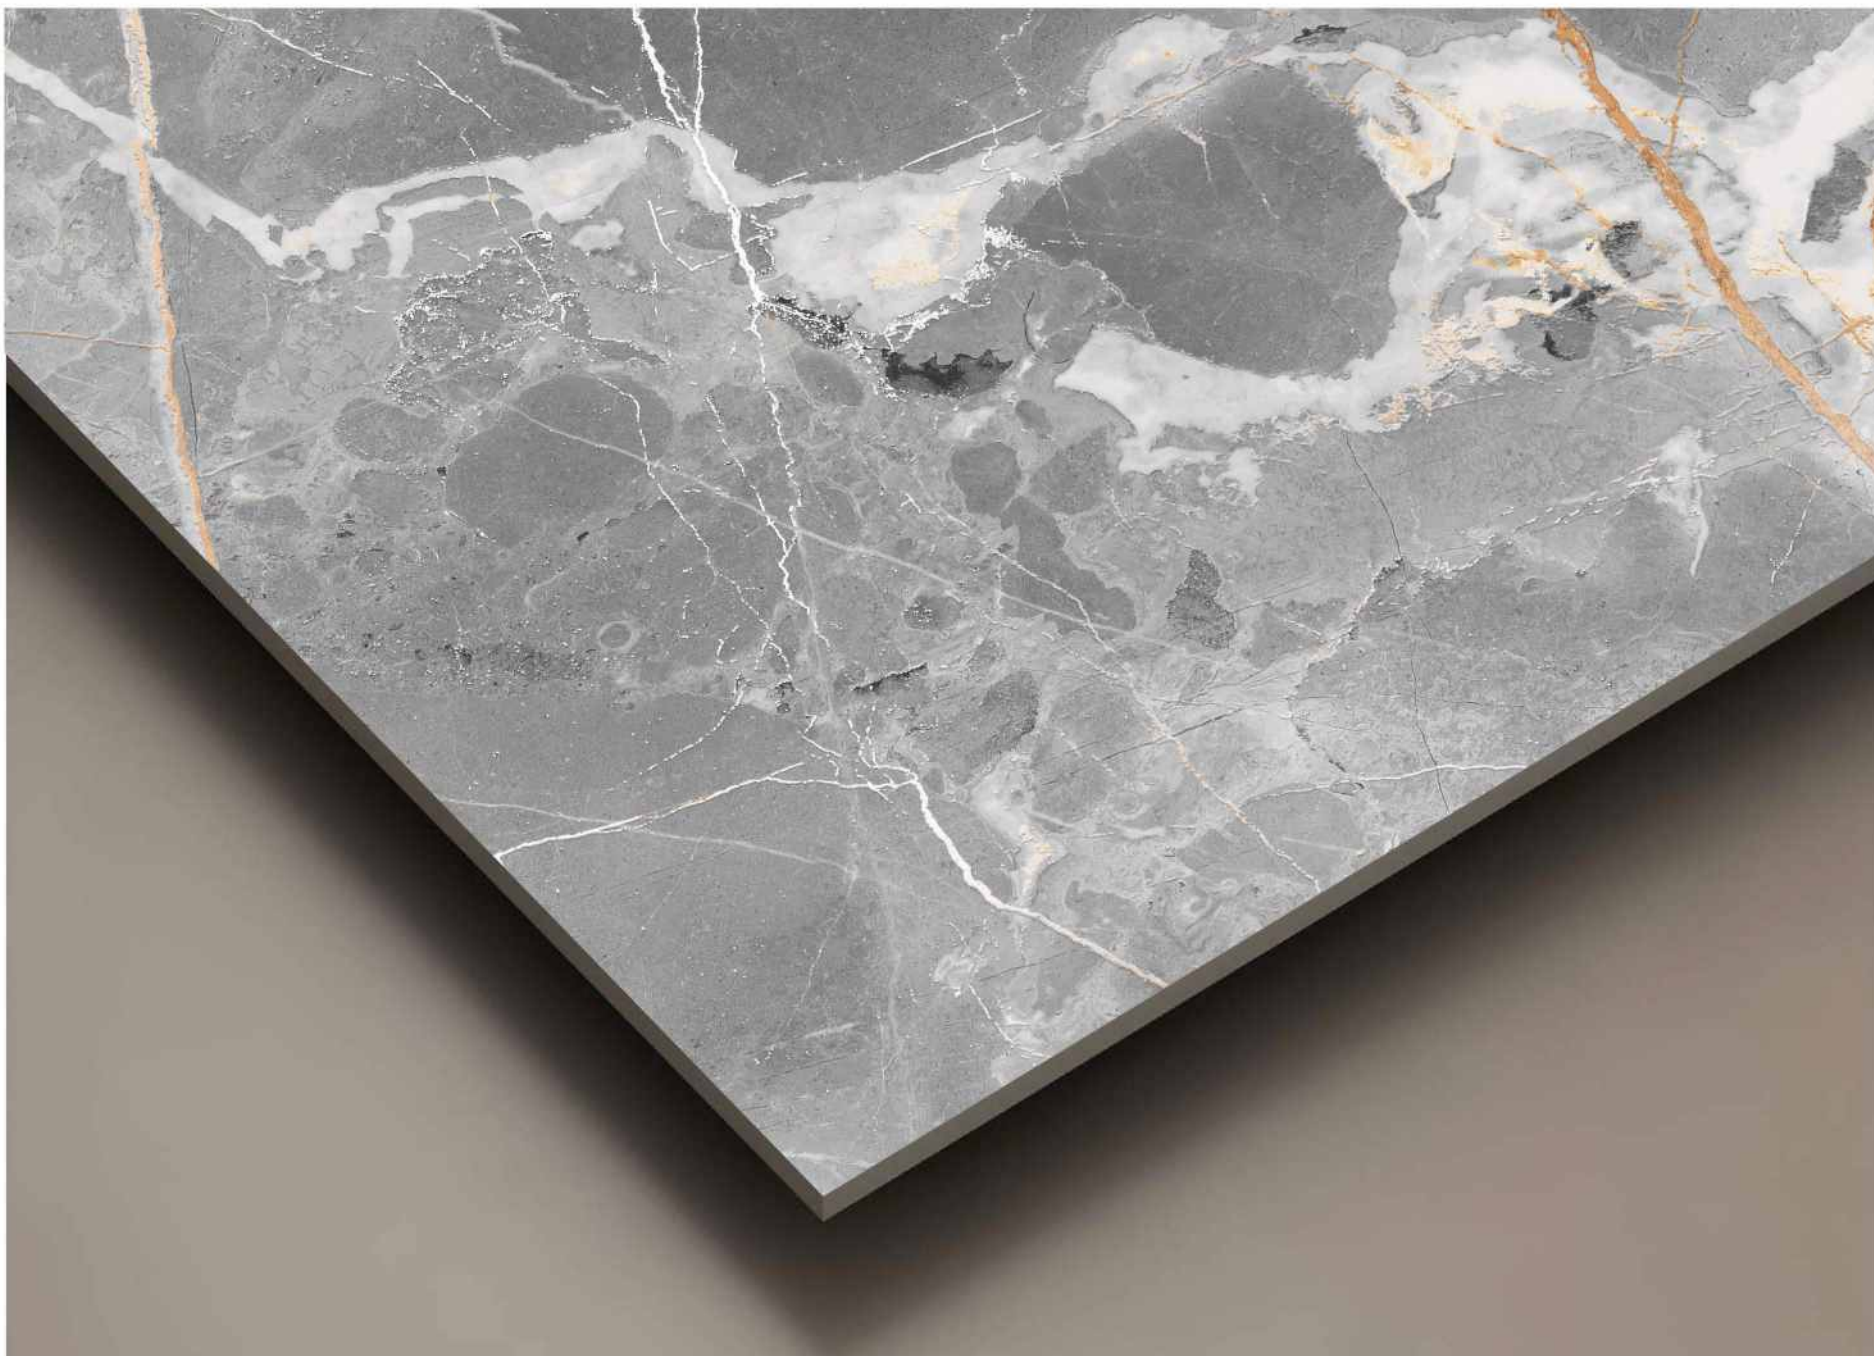

5001

VERONICA
CERAMIC

SIZE
600X1200 MM

FINISH
Carving