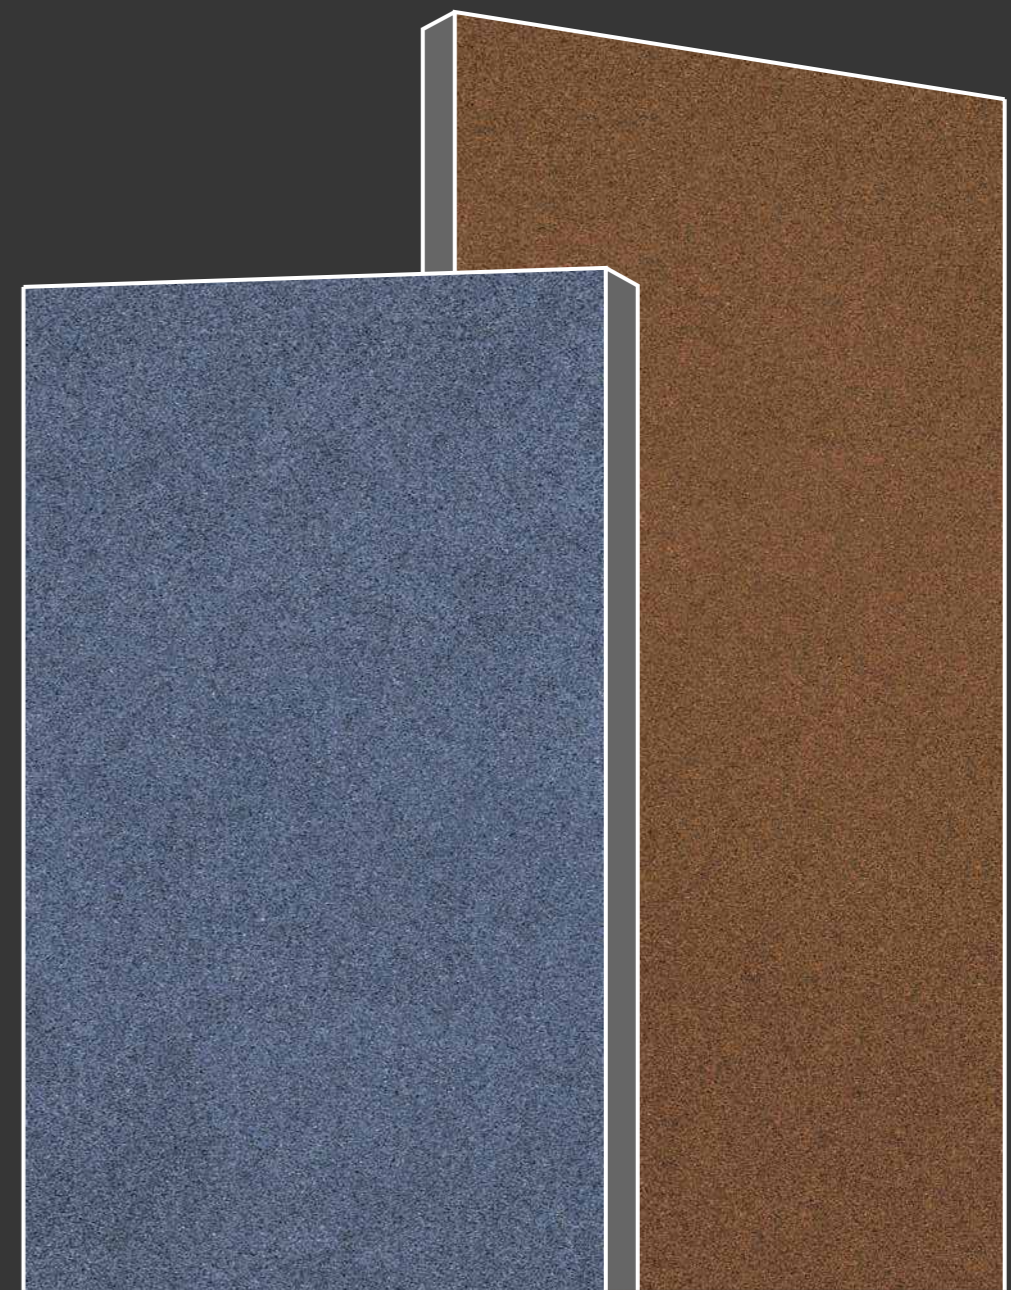

VERONICA
CERAMIC

UNIQSTONE
Contemporary design

www.veronicaceramic.com

VERONICA
CERAMIC

www.veronicaceramic.com