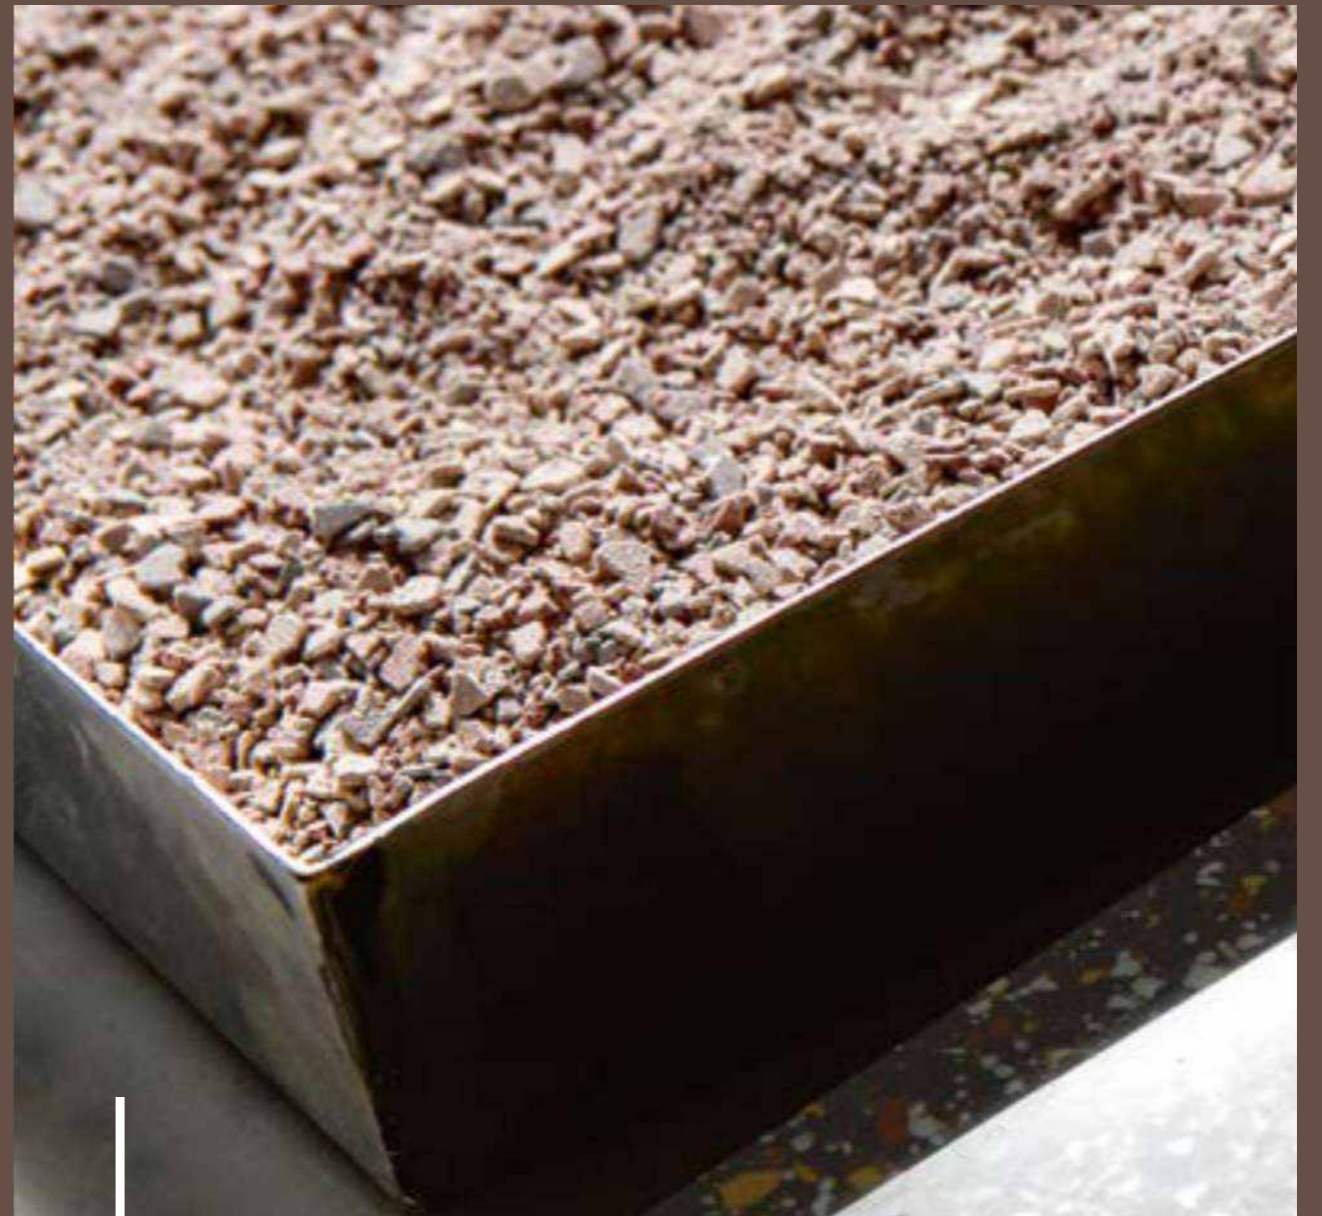

UNIQSTONE
Contemporary design

Infinite range of colored mixes and fragments.

One-of-a-kind production facilities and know-how permit preparation and combination of the extraordinary variety of colored mixes and fragments that go into every **UNIQSTONE**. Only natural raw materials, **UNIQSTONE** are made exclusively from prestigious minerals and clays, extracted and worked using sustainable methods. Earth, water and fire: no solvents, resins or chemical additives. A material that is homogeneous throughout. A solid material which makes no distinction between outer surface and core, made with interpenetrating mixes of different colors.

Product Size :
600x1200mm
2'x4'

Product Surface :
Polished Surface

Product Name :
Bianco

Product Size :
600x1200mm
2'x4'

Product Surface :
Polished Surface

VERONICA
CERAMIC

UNIQUESTONE
Contemporary design

Product Name :
Blue

Product Size :
600x1200mm
2'x4'

Product Surface :
Polished Surface

Product Name :
Brown

Product Size :
600x1200mm
2'x4'

Product Surface :
Polished Surface

Product Name :
Cofee

Product Size :
600x1200mm
2'x4'

Product Surface :
Polished Surface

Product Name :

Grey

Product Size :

600x1200mm

2'x4'

Product Surface :

Polished Surface