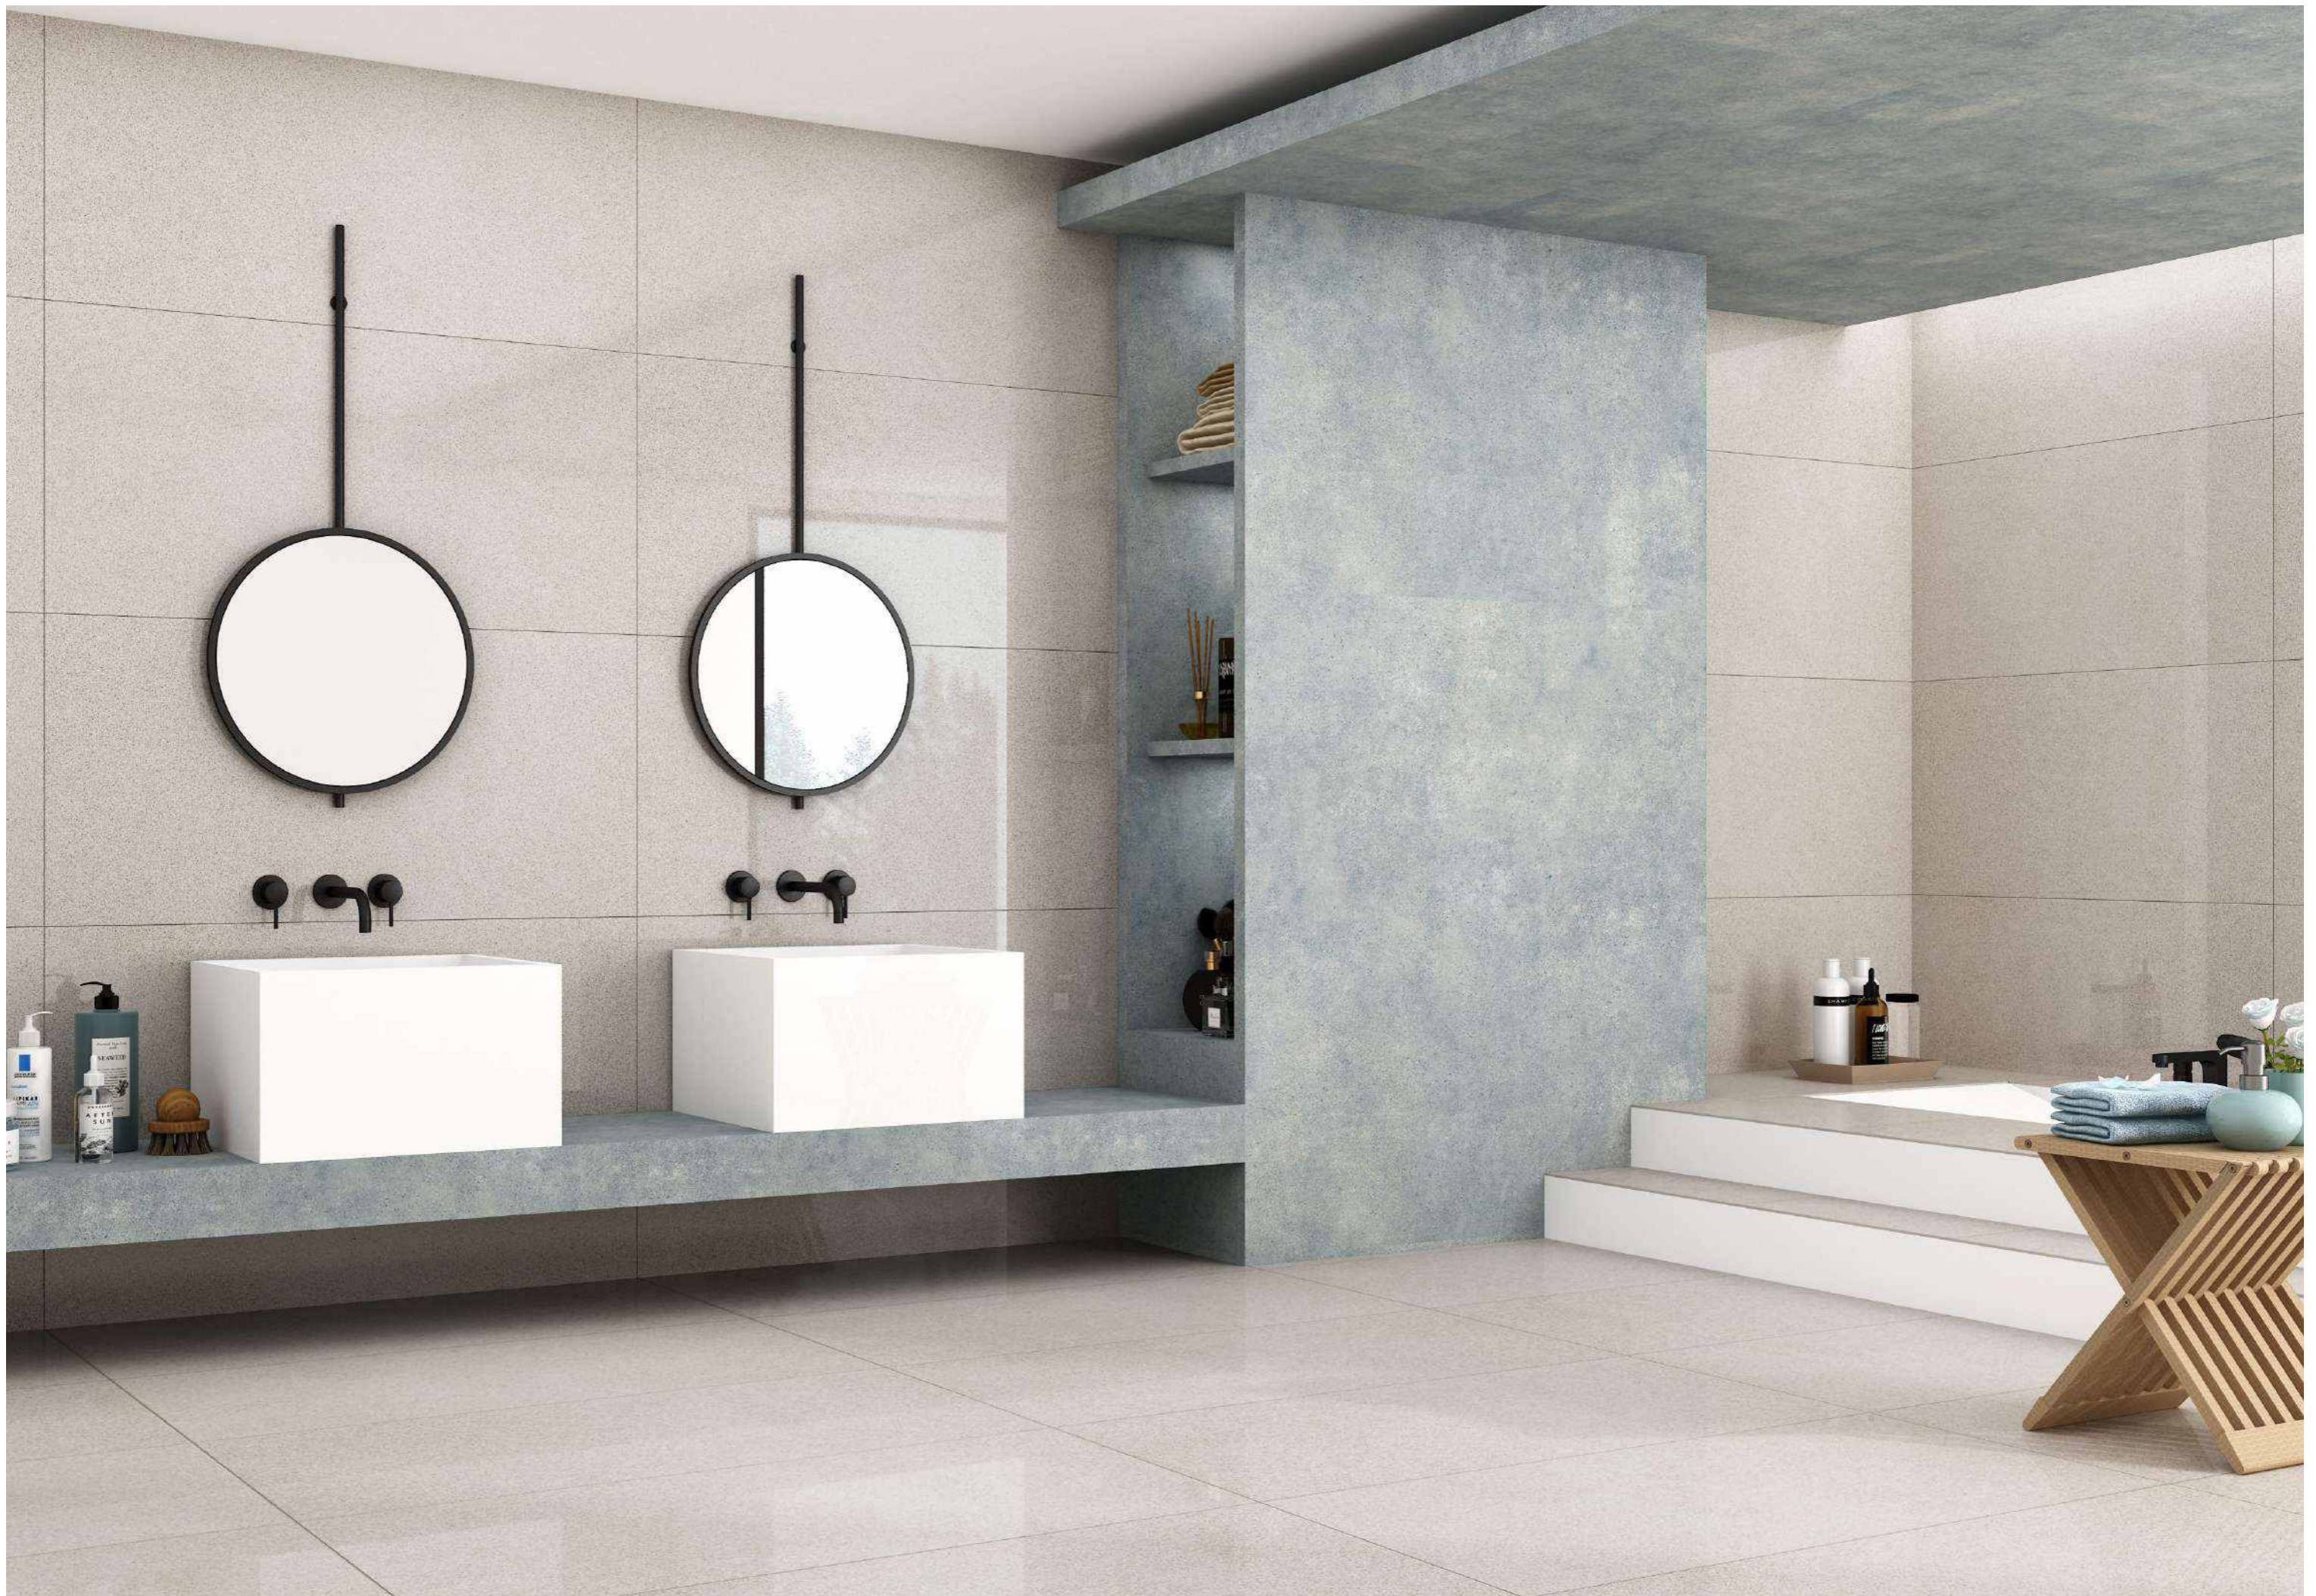

Product Size :
600x1200mm
2'x4'

Product Surface :
Polished Surface

Product Name :
Bianco

Product Size :
600x1200mm
2'x4'

Product Surface :
Polished Surface

VERONICA
CERAMIC

UNIQUESTONE
Contemporary design

Product Name :
Blue

Product Size :
600x1200mm
2'x4'

Product Surface :
Polished Surface

Product Name :
Brown

Product Size :
600x1200mm
2'x4'

Product Surface :
Polished Surface

Product Name :
Cofee

Product Size :
600x1200mm
2'x4'

Product Surface :
Polished Surface

Product Name :

Grey

Product Size :

600x1200mm

2'x4'

Product Surface :

Polished Surface