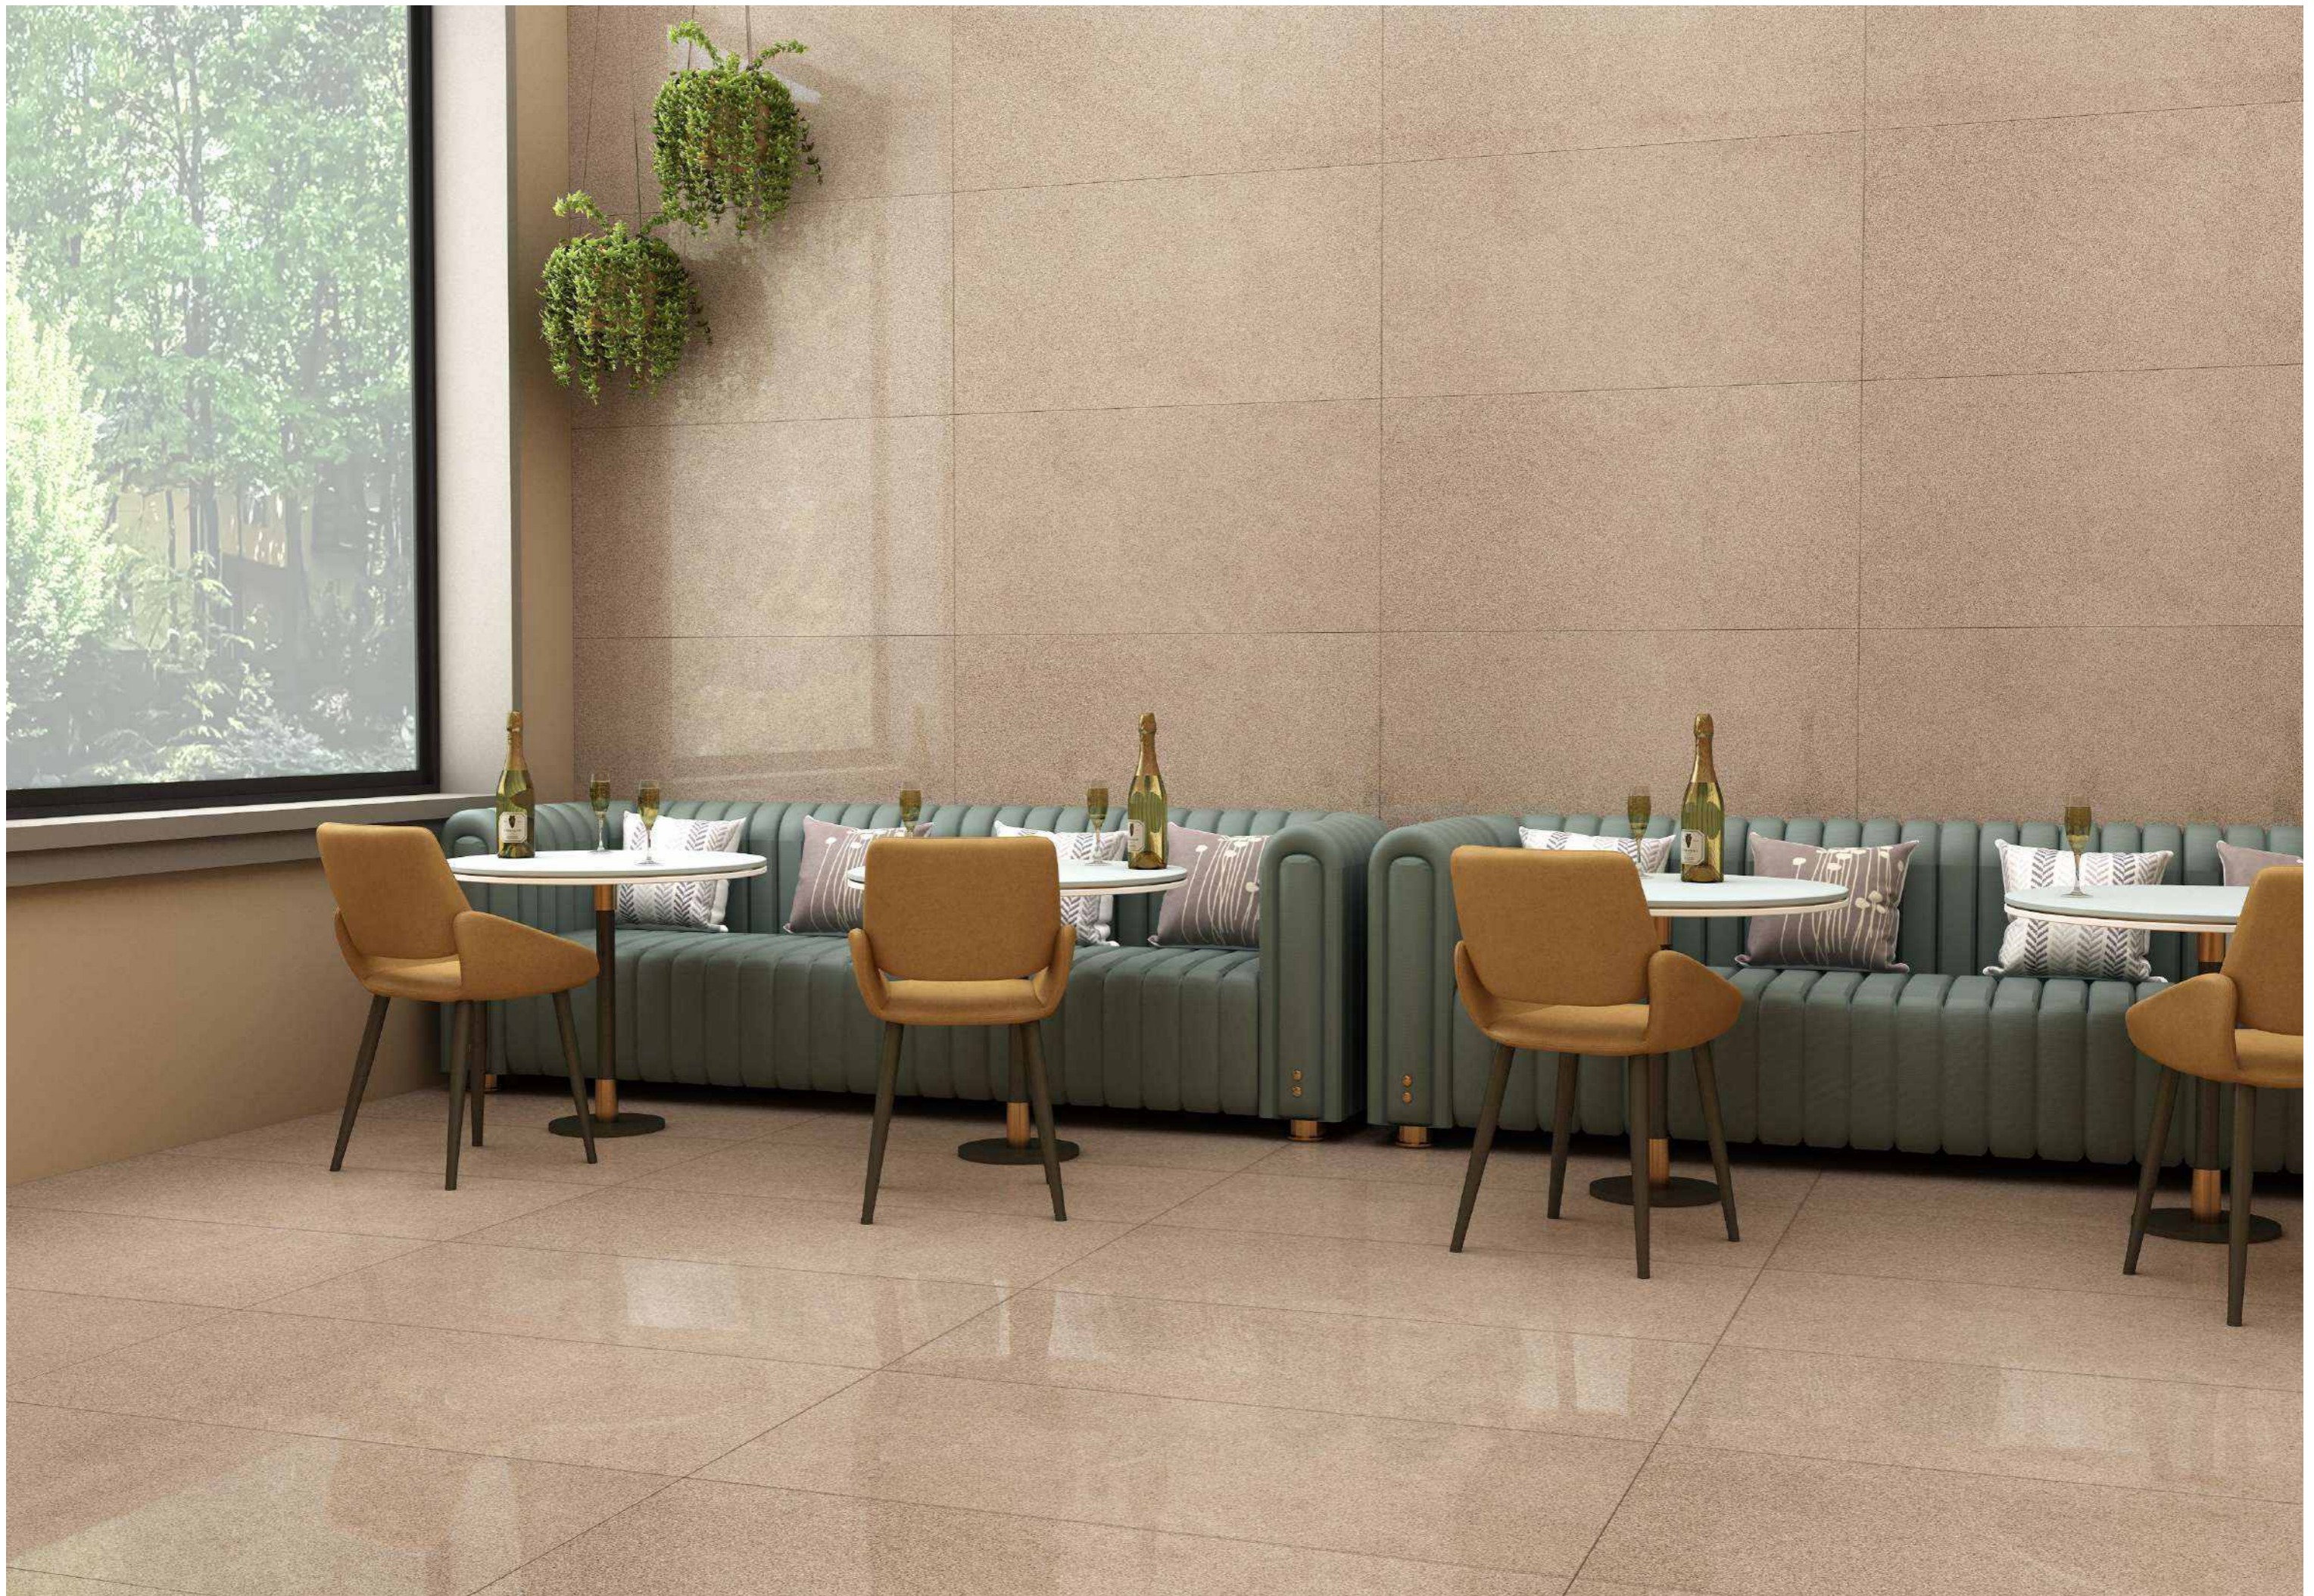

USAGES POSSIBILITIES

Product Name :
Almond

Product Size :
600x1200mm
2'x4'

Product Surface :
Polished Surface

Product Name :
Azure

Product Size :
600x1200mm
2'x4'

Product Surface :
Polished Surface

Product Name :
Beige

Product Size :
600x1200mm
2'x4'

Product Surface :
Polished Surface

Product Name :
Bianco

Product Size :
600x1200mm
2'x4'

Product Surface :
Polished Surface

VERONICA
CERAMIC

UNIQUESTONE
Contemporary design

Product Name :
Blue