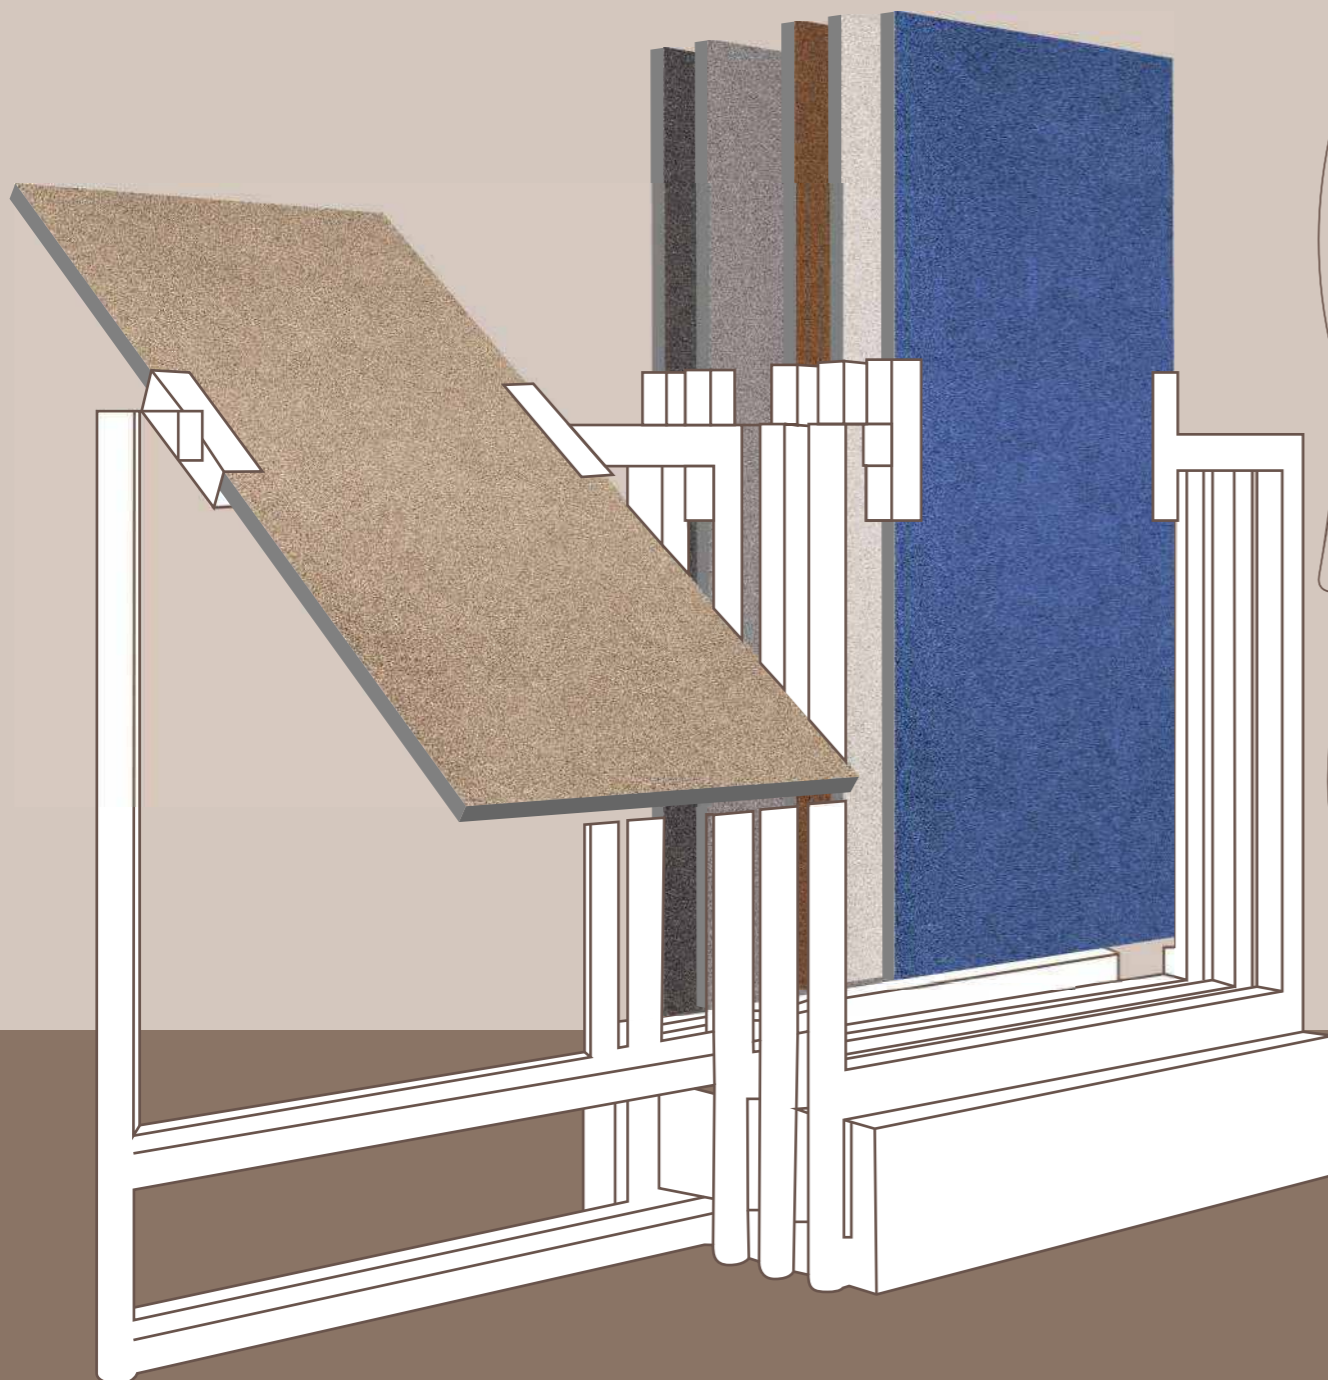

UNIQSTONE

Contemporary design

600x1200mm

Glossy Surface

JUST THE RIGHT AMOUNT OF SOPHISTICATED ELEGANCE.

Within this trend, the new UNISTONE series brings a plus of style to spaces with its sober yet imposing design, a collection of great versatility suitable for all types of surfaces and projects, both public and private.