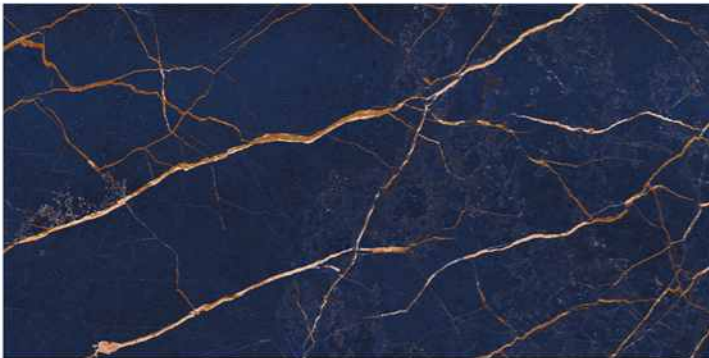

Resistant to mould,  
mildew, and fungus

Size : 600x1200MM  
Finish : Super High Gloss

Random  
4 FACE

Finish  
**SUPER  
HIGH GLOSSY**

Random  
4 FACE

Finish  
**SUPER  
HIGH GLOSSY**

Random  
4 FACE

Finish  
**SUPER  
HIGH GLOSSY**