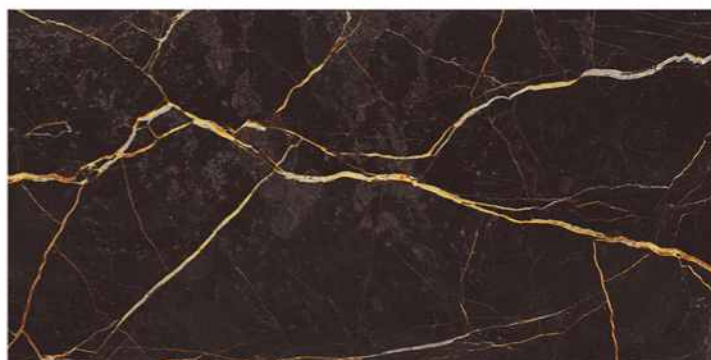

Random
4 FACE

Finish
**SUPER
HIGH GLOSSY**