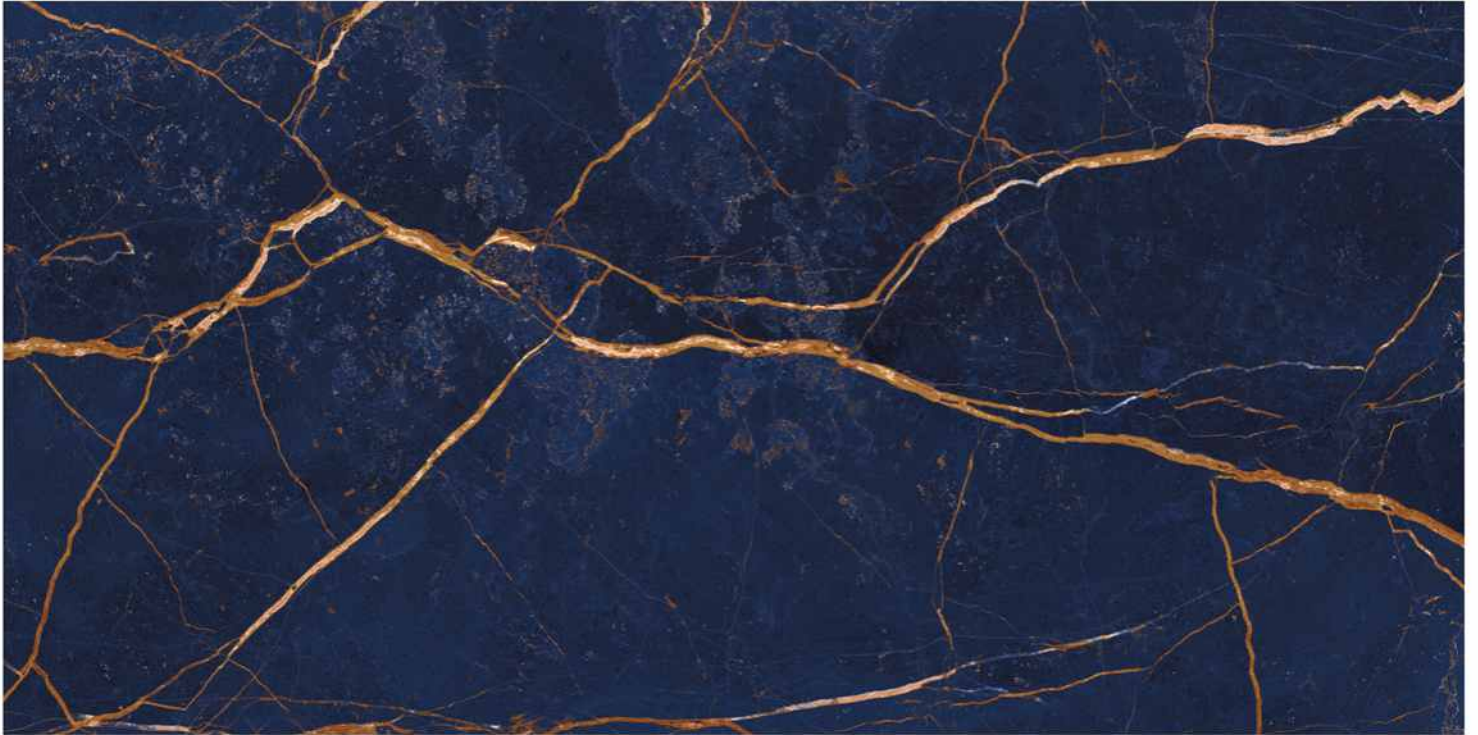

Resistant to mould,  
mildew, and fungus

Size : 600x1200MM  
Finish : Super High Gloss

Random  
4 FACE

Finish  
**SUPER  
HIGH GLOSSY**

Random  
4 FACE

Finish  
**SUPER  
HIGH GLOSSY**

Random  
4 FACE

Finish  
**SUPER  
HIGH GLOSSY**