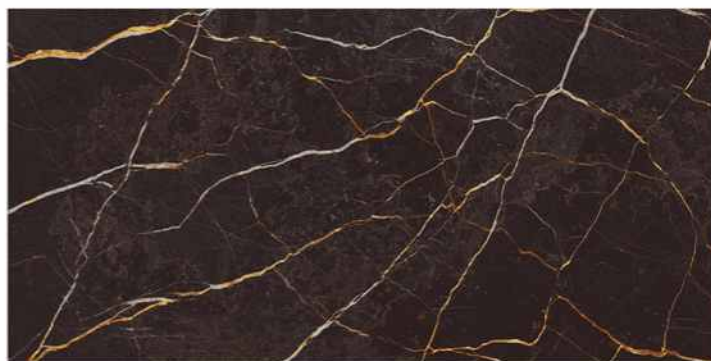

Random
4 FACE

Finish
**SUPER
HIGH GLOSSY**