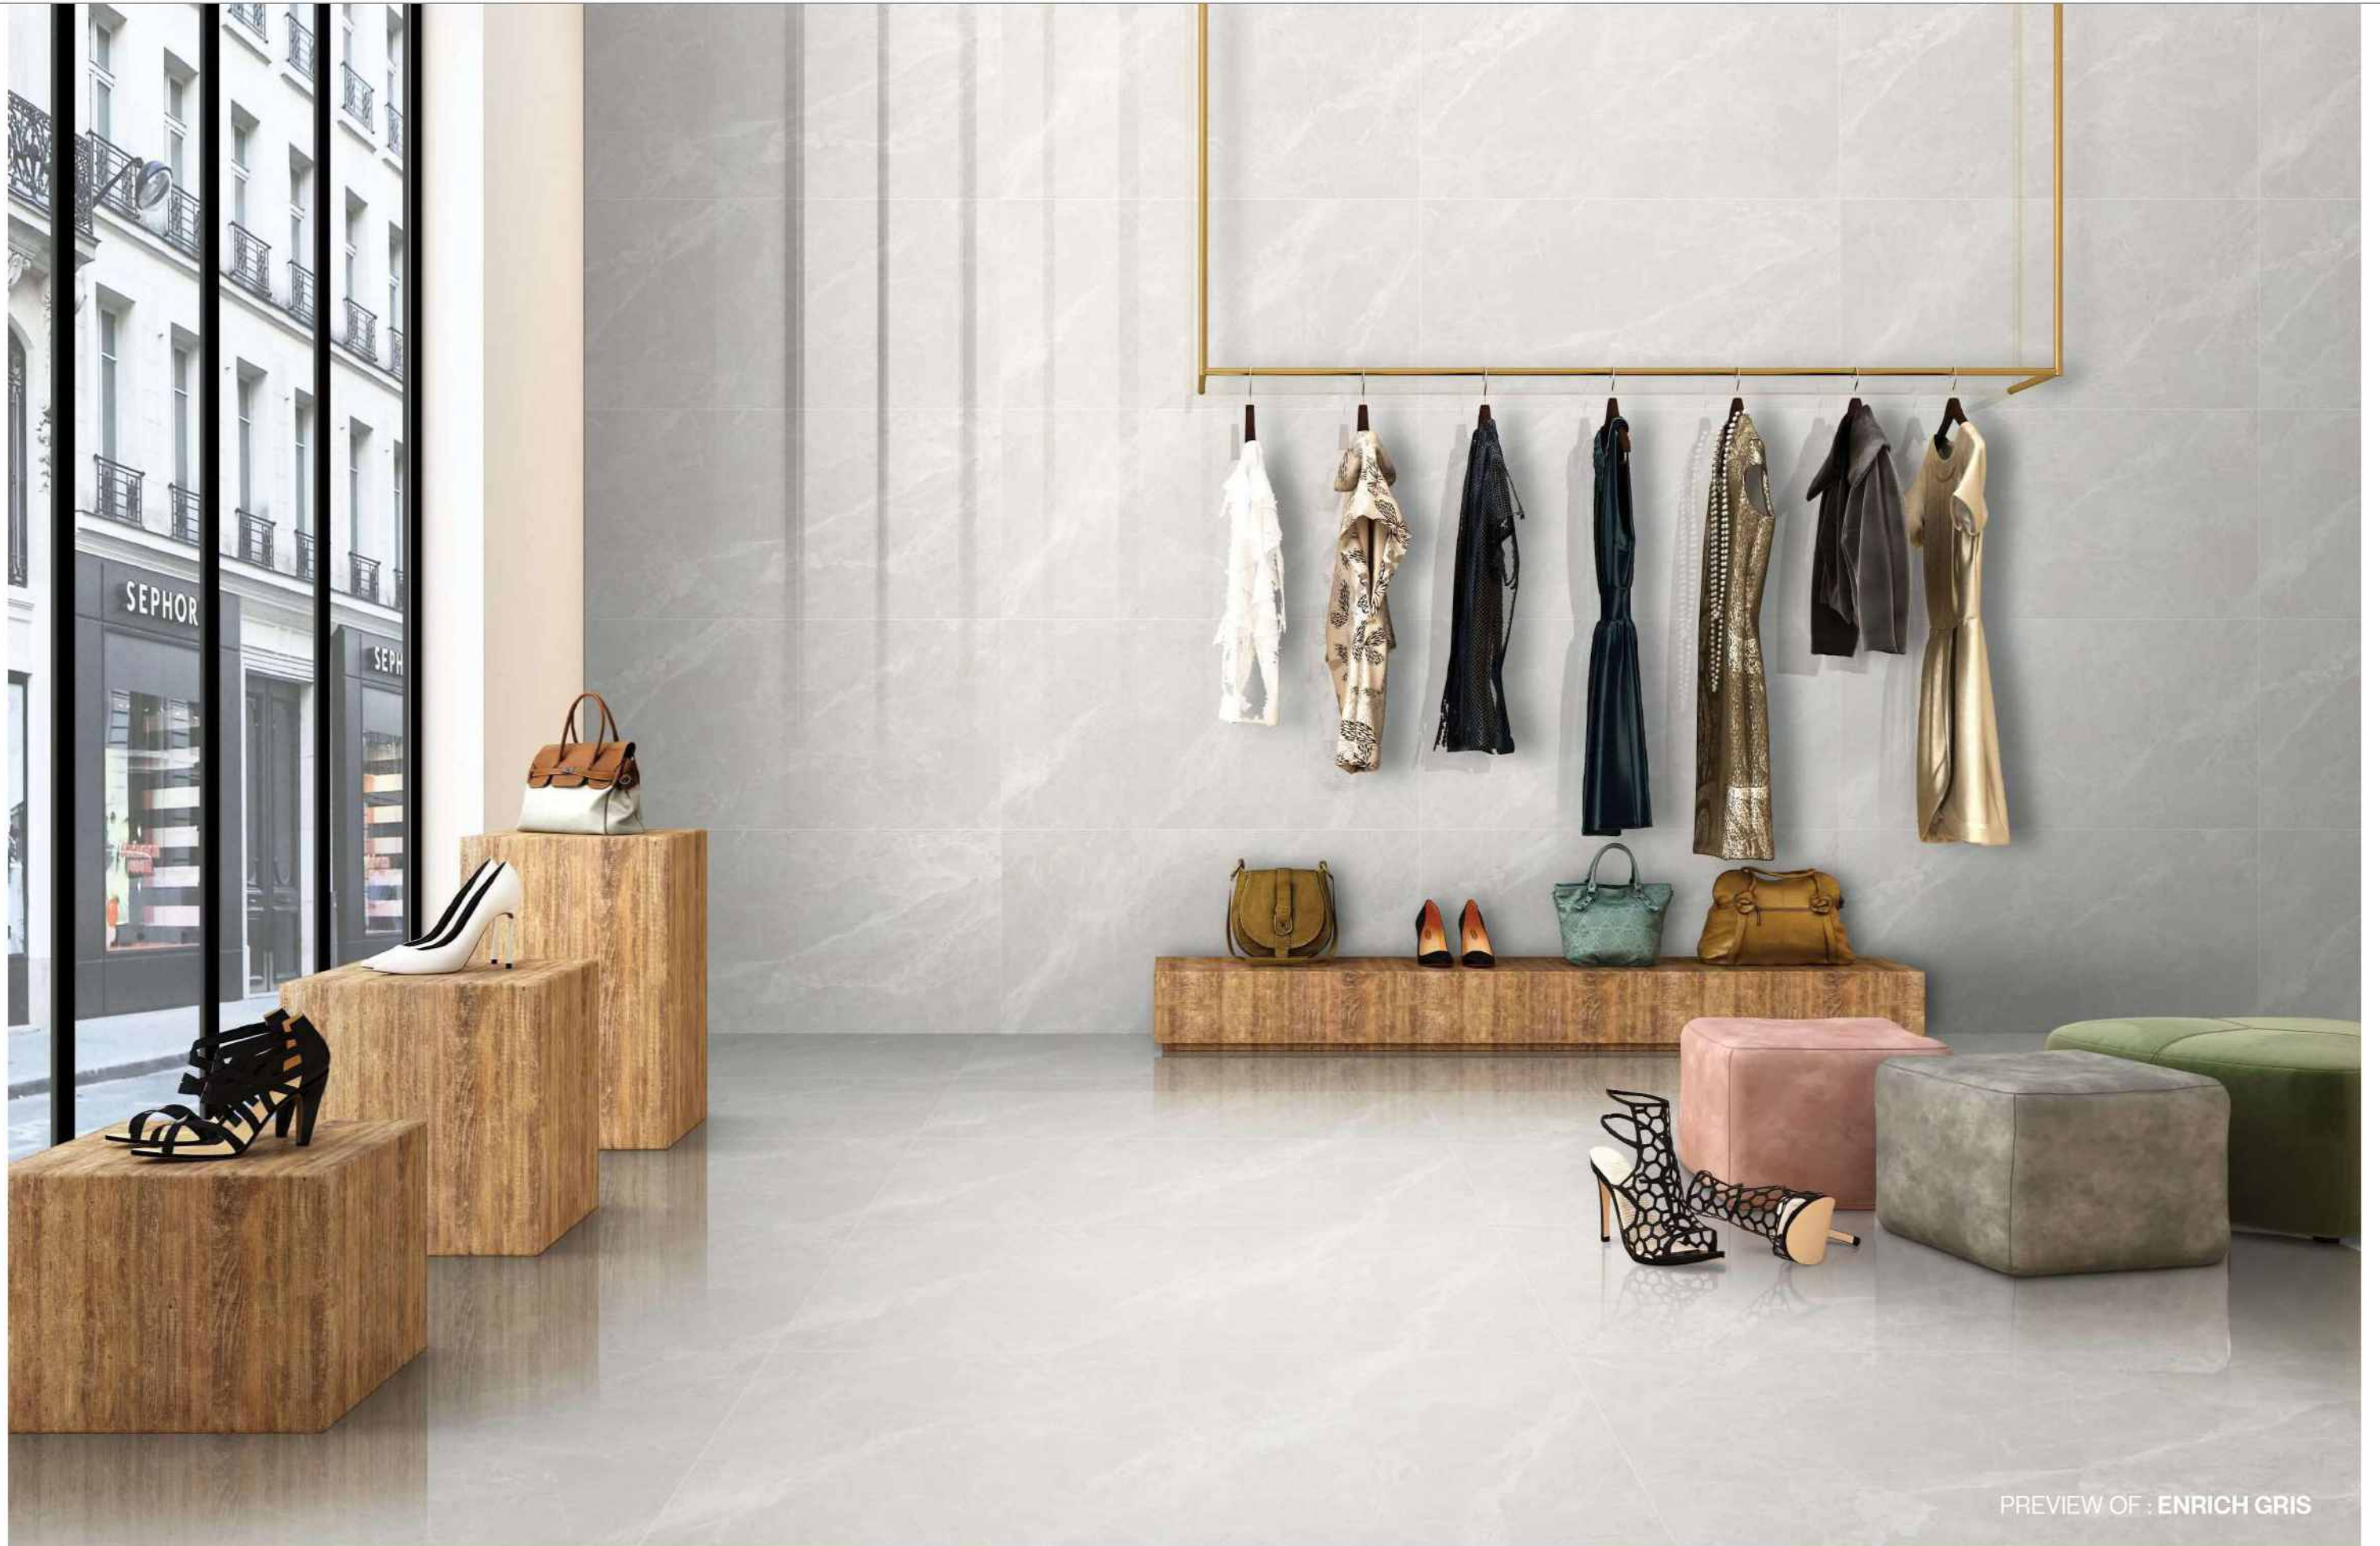

BROWN

TUSK

REFIN
Extreme Shiny Surfaces

60x120cm / 2'x4'
POLISHED SURFACE

FUNCTIONAL TEXTURE WITH A NATURAL SOUL

The many inspirations behind the Pollance range can be used to customise any space and create constantly changing material effects.