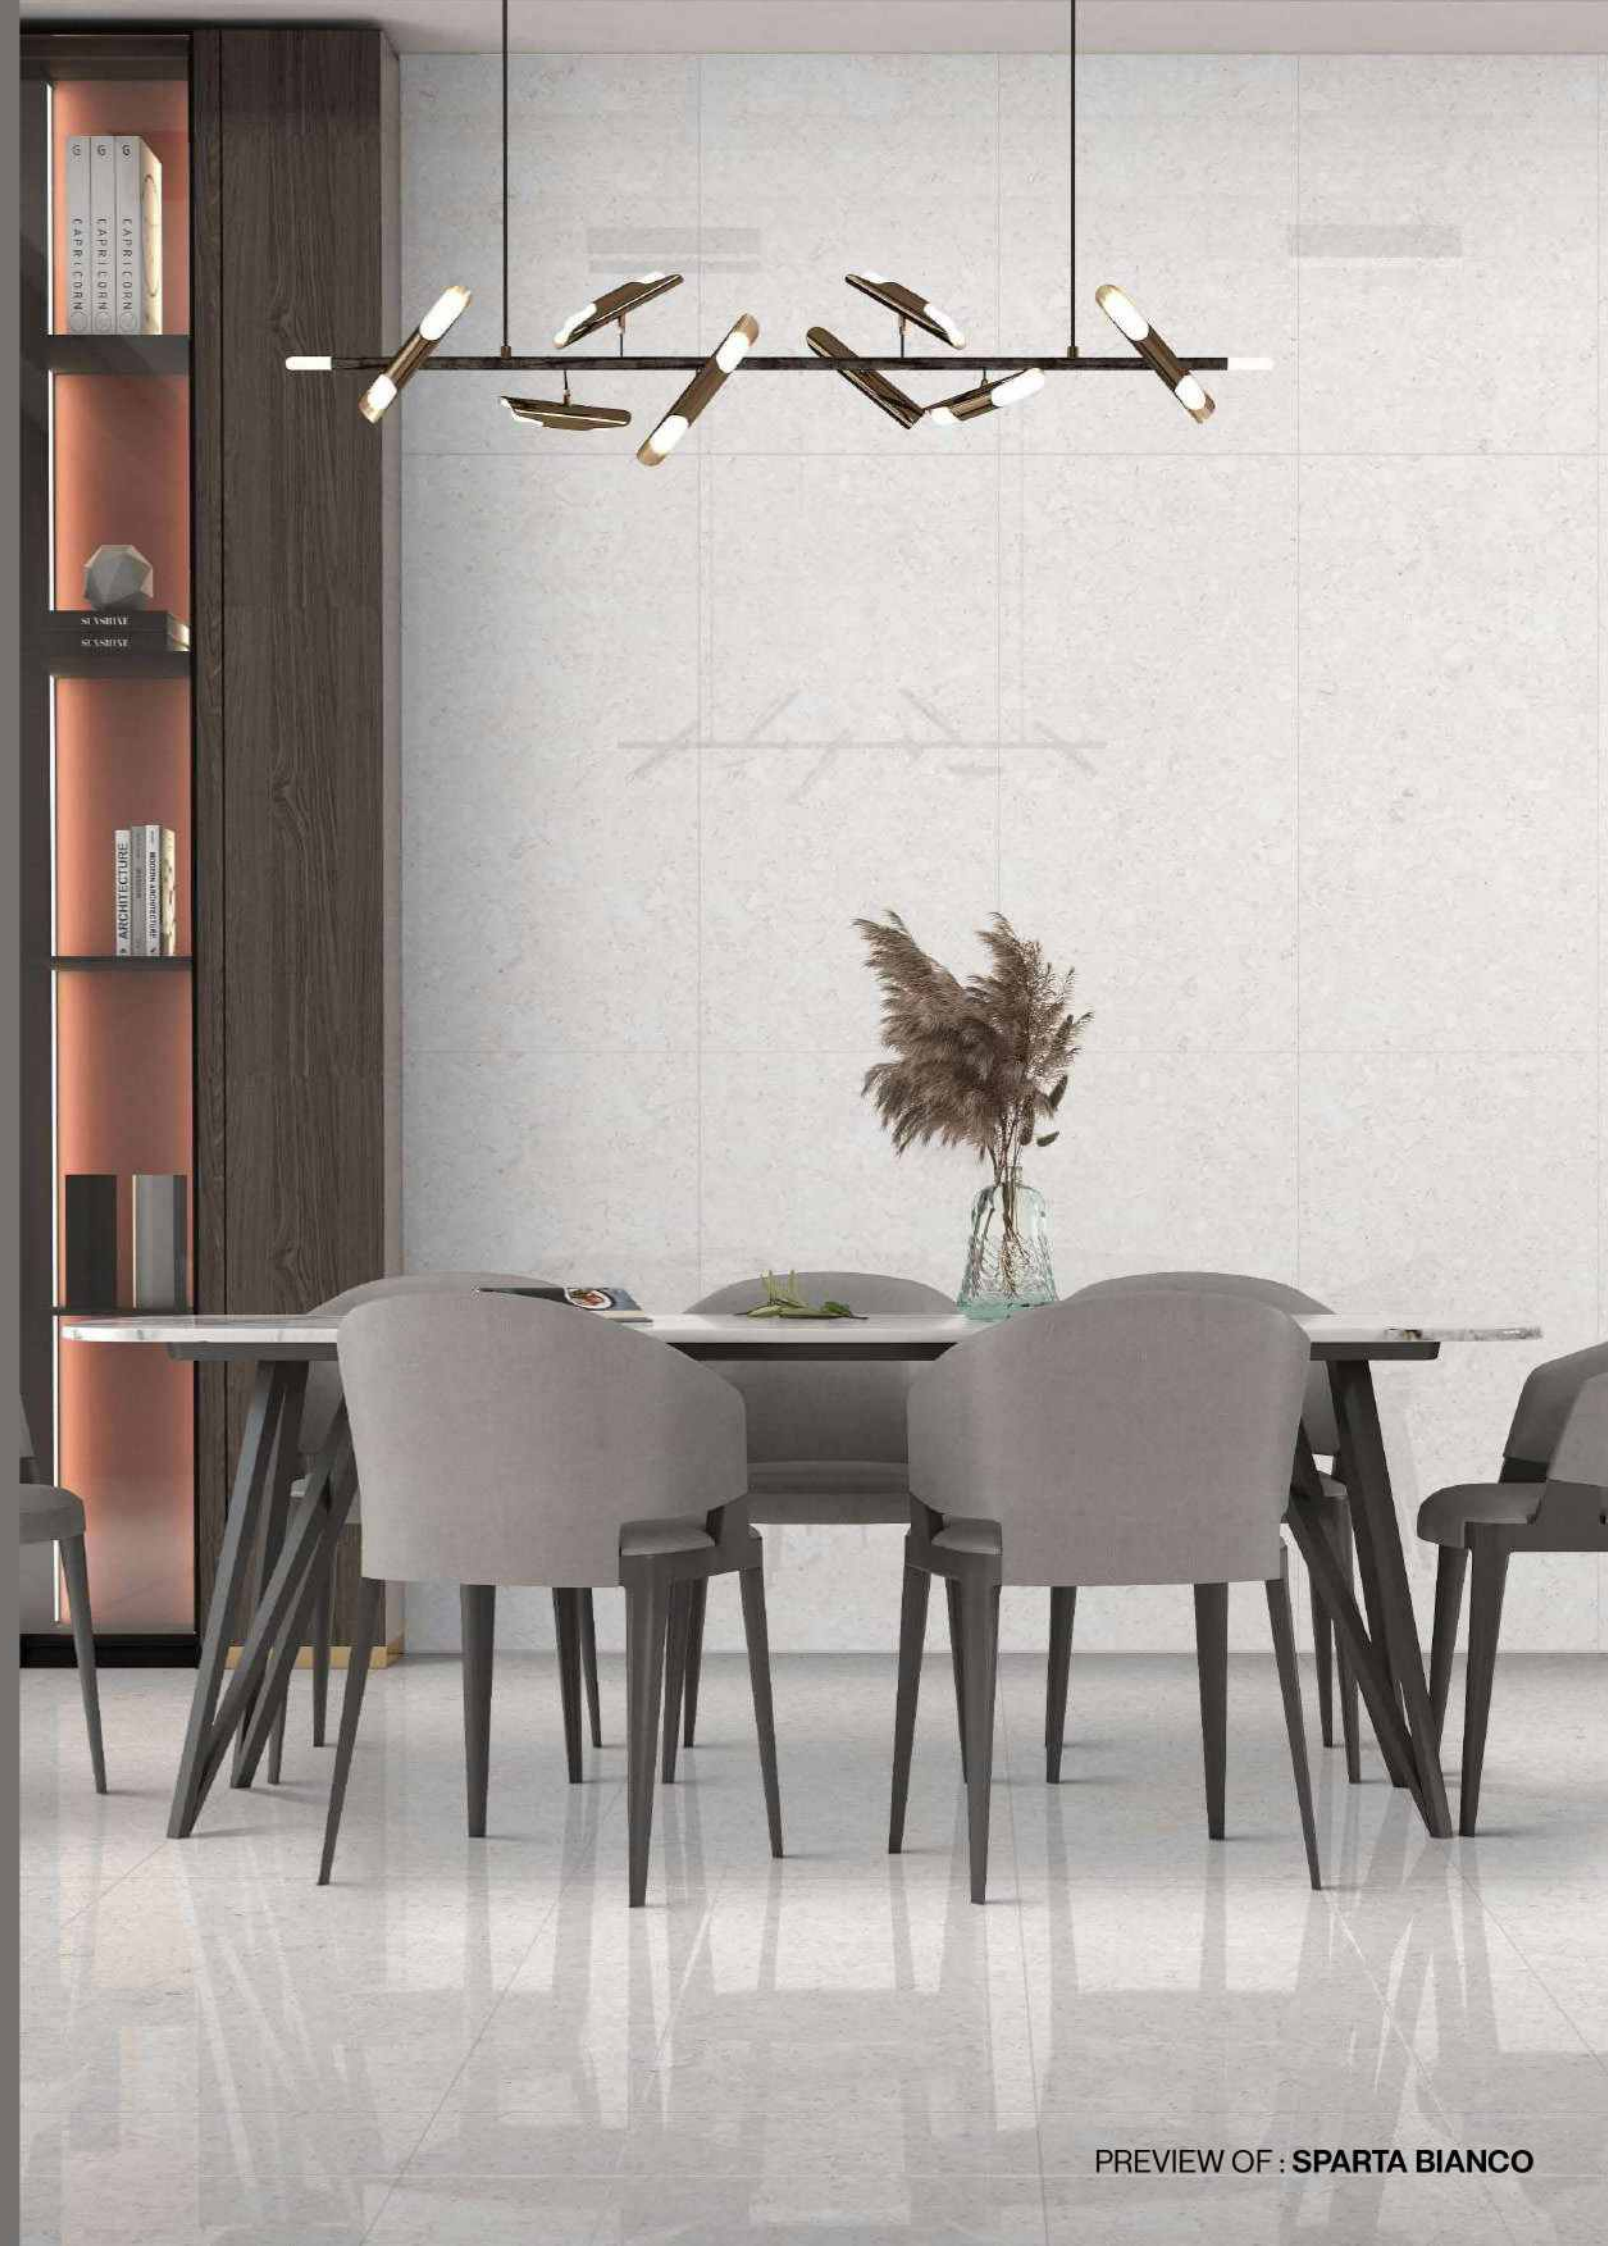

RANDOMS

**Technical
Characteristics**

AVAILABLE IN 1 OTHER COLOR

BEIGE

REFIN
Extreme Shiny Surfaces

60x120cm / 2'x4'
POLISHED SURFACE

PROFOUND CONNECTIONS WITH A GLOWING BEAUTY

This finish gives a pleasant sensation of softness to the touch and provides the product better performance in terms of maintenance and daily use.