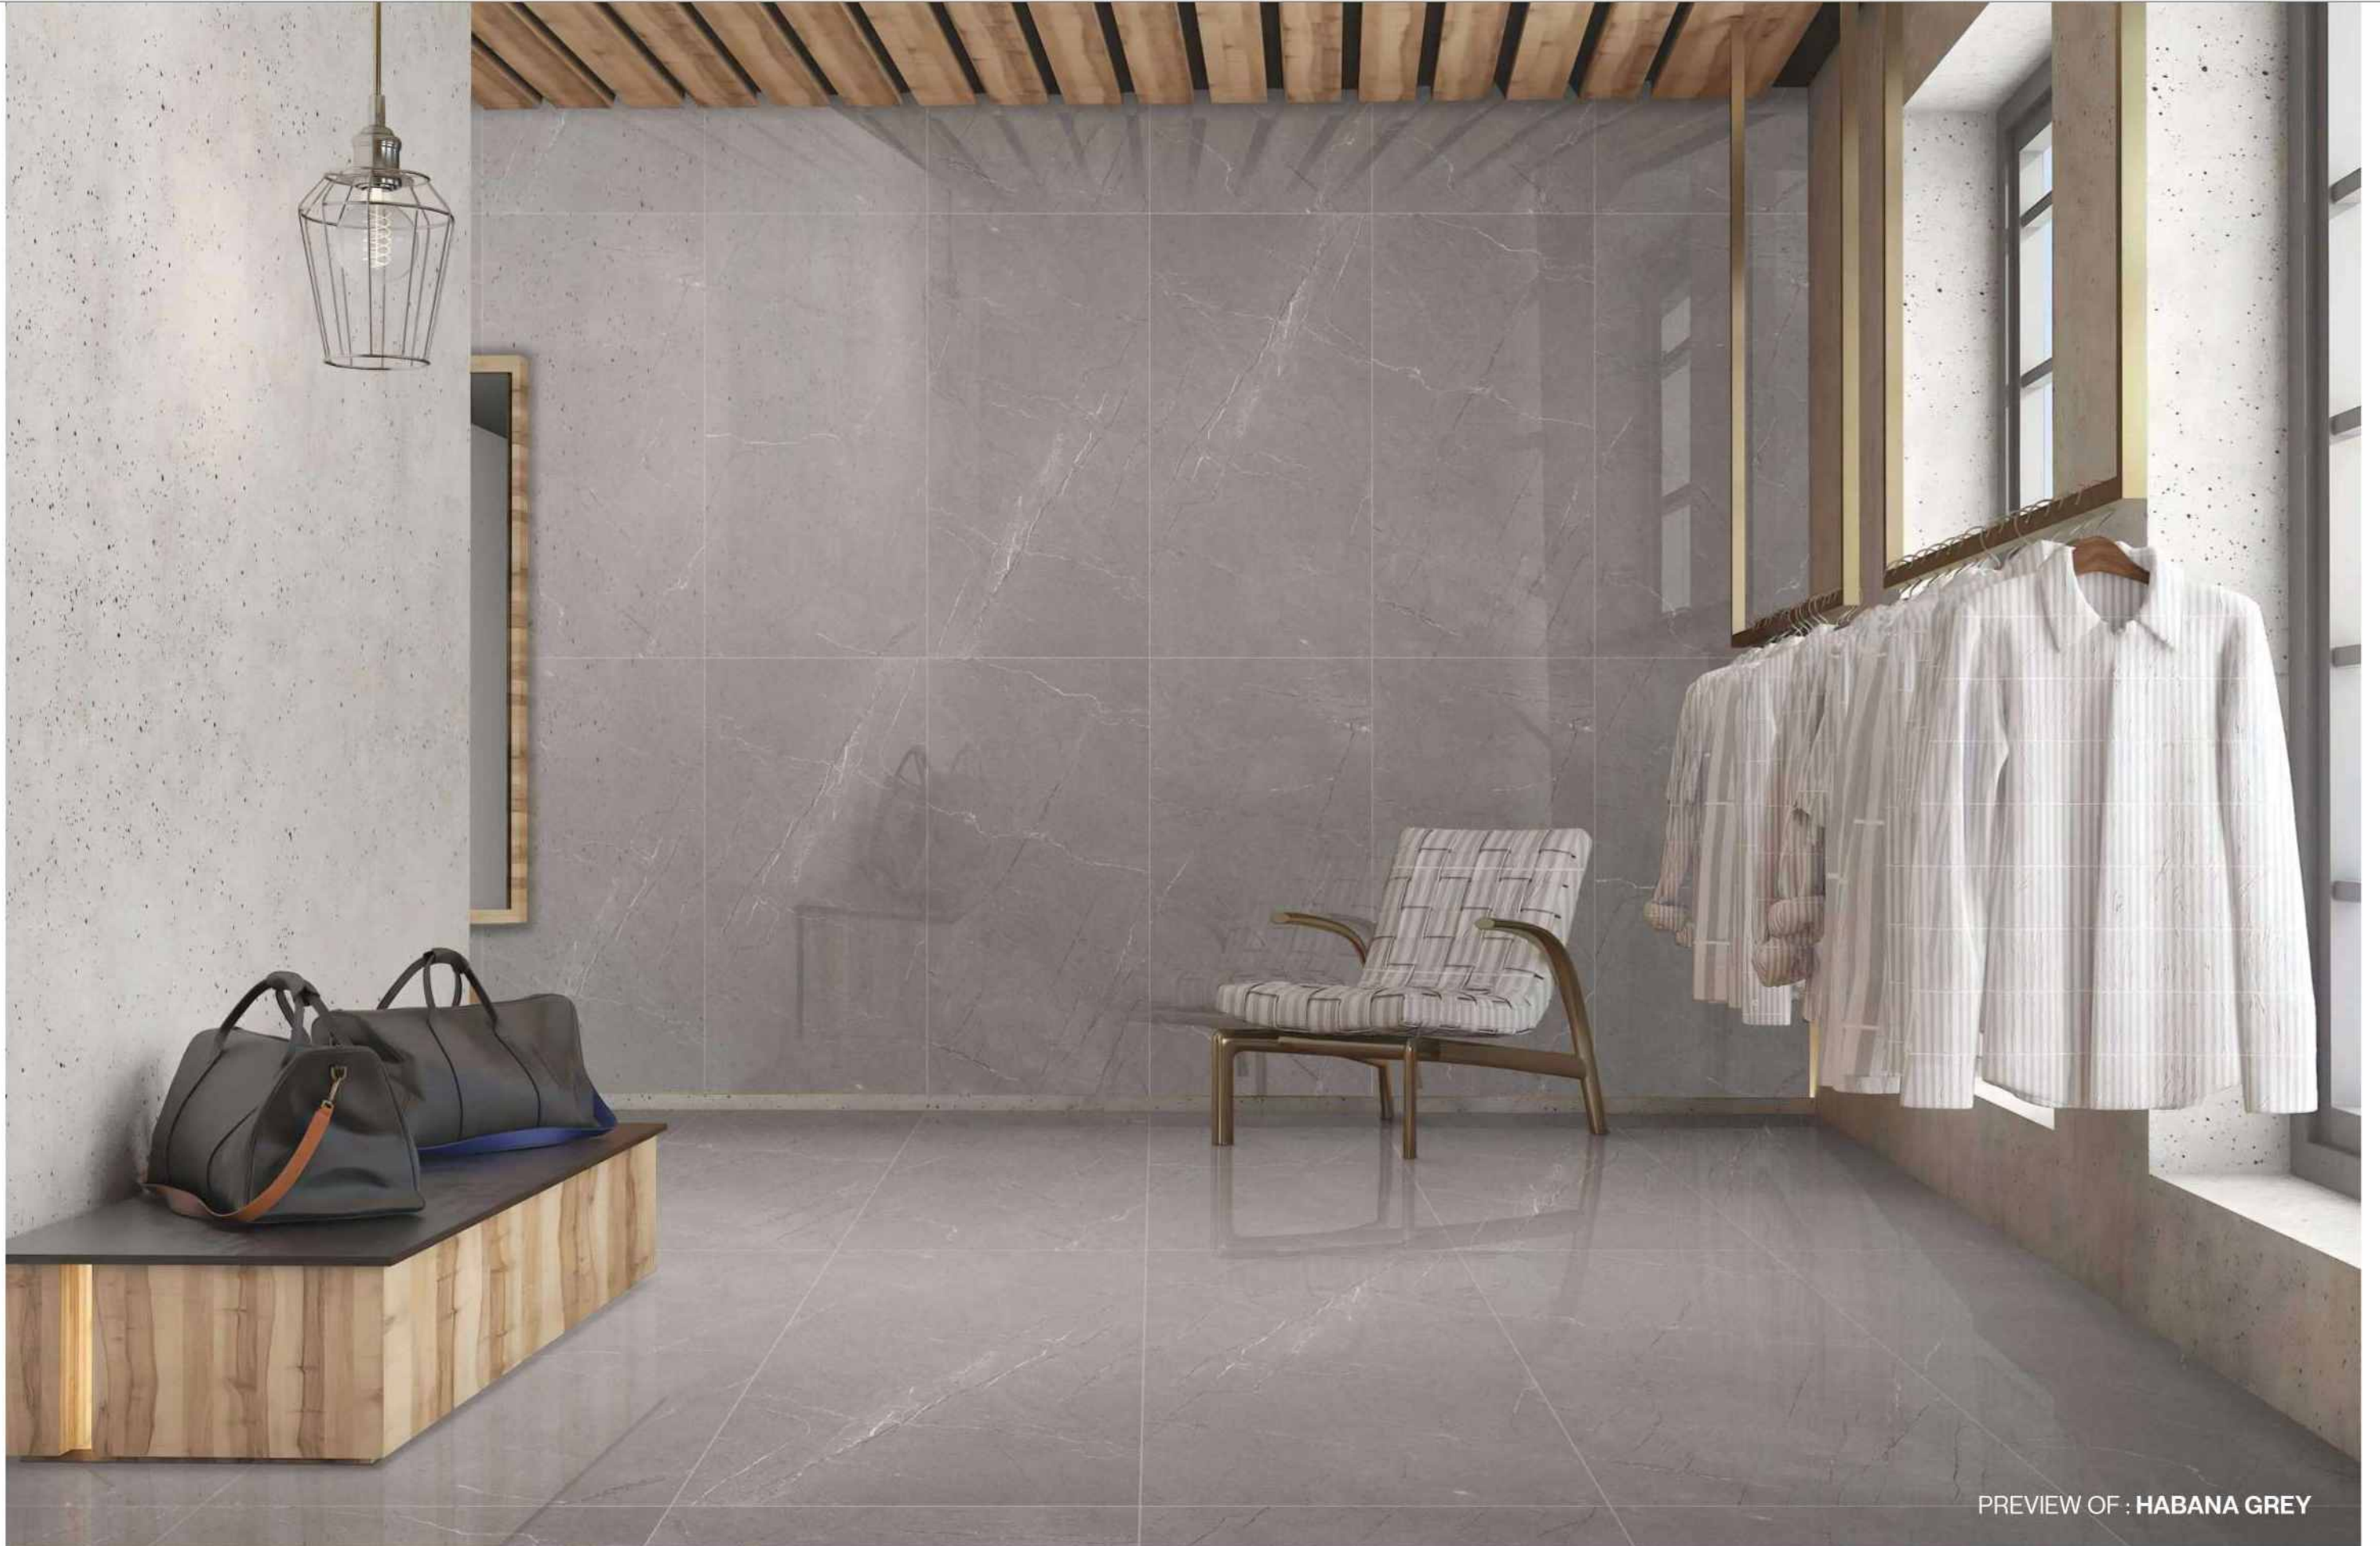

**Technical
Characteristics**

AVAILABLE IN 3 OTHER COLORS

CHOCO

CREMA

WHITE

PREVIEW OF : HABANA GREY

REFIN
Extreme Shiny Surfaces

60x120cm / 2'x4'
POLISHED SURFACE