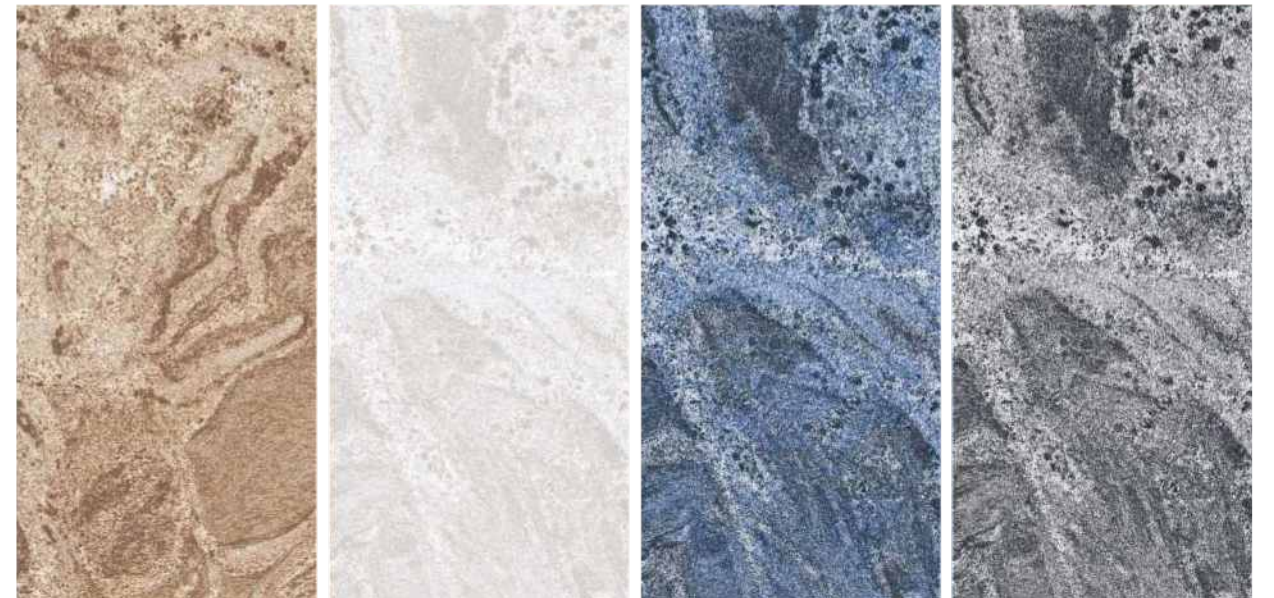

Finish

Polished Surface
Polished Glazed Vitrified Tiles

FANTASTICO CREMA

5
RANDOMS

**Technical
Characteristics**

AVAILABLE IN 4 OTHER COLORS

BROWN

BIANCO