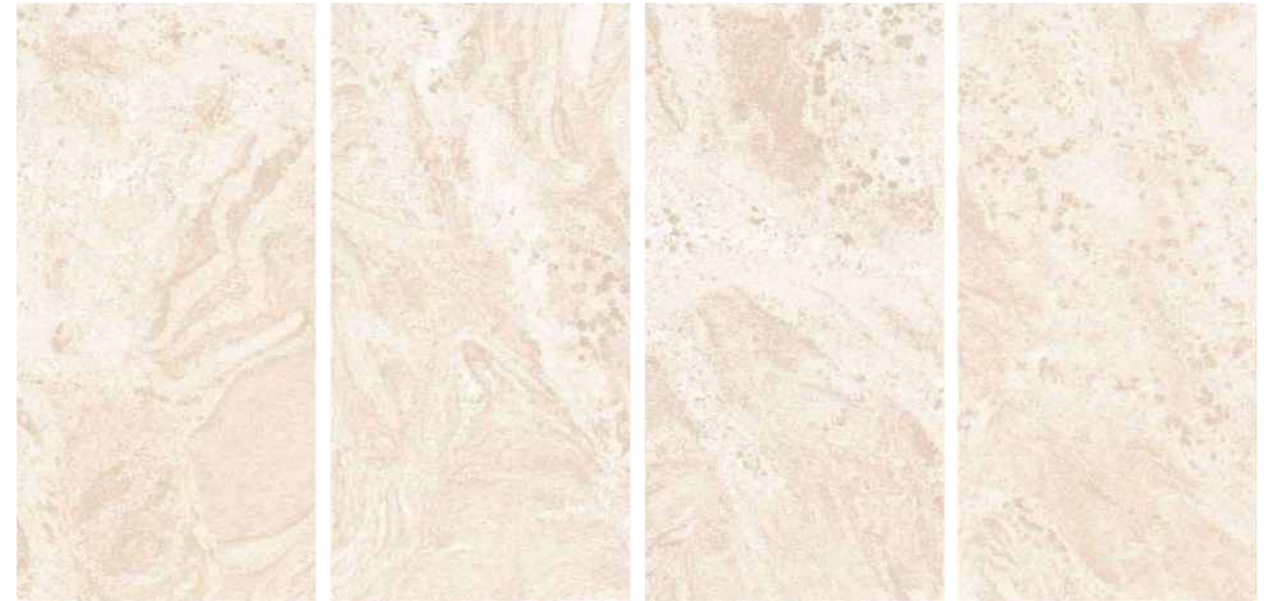

Thickness

09mm
Approx

Size

600x1200mm
60x120cm / 2'x4'

Finish

Polished Surface
Polished Glazed Vitrified Tiles

FANTASTICO CREMA