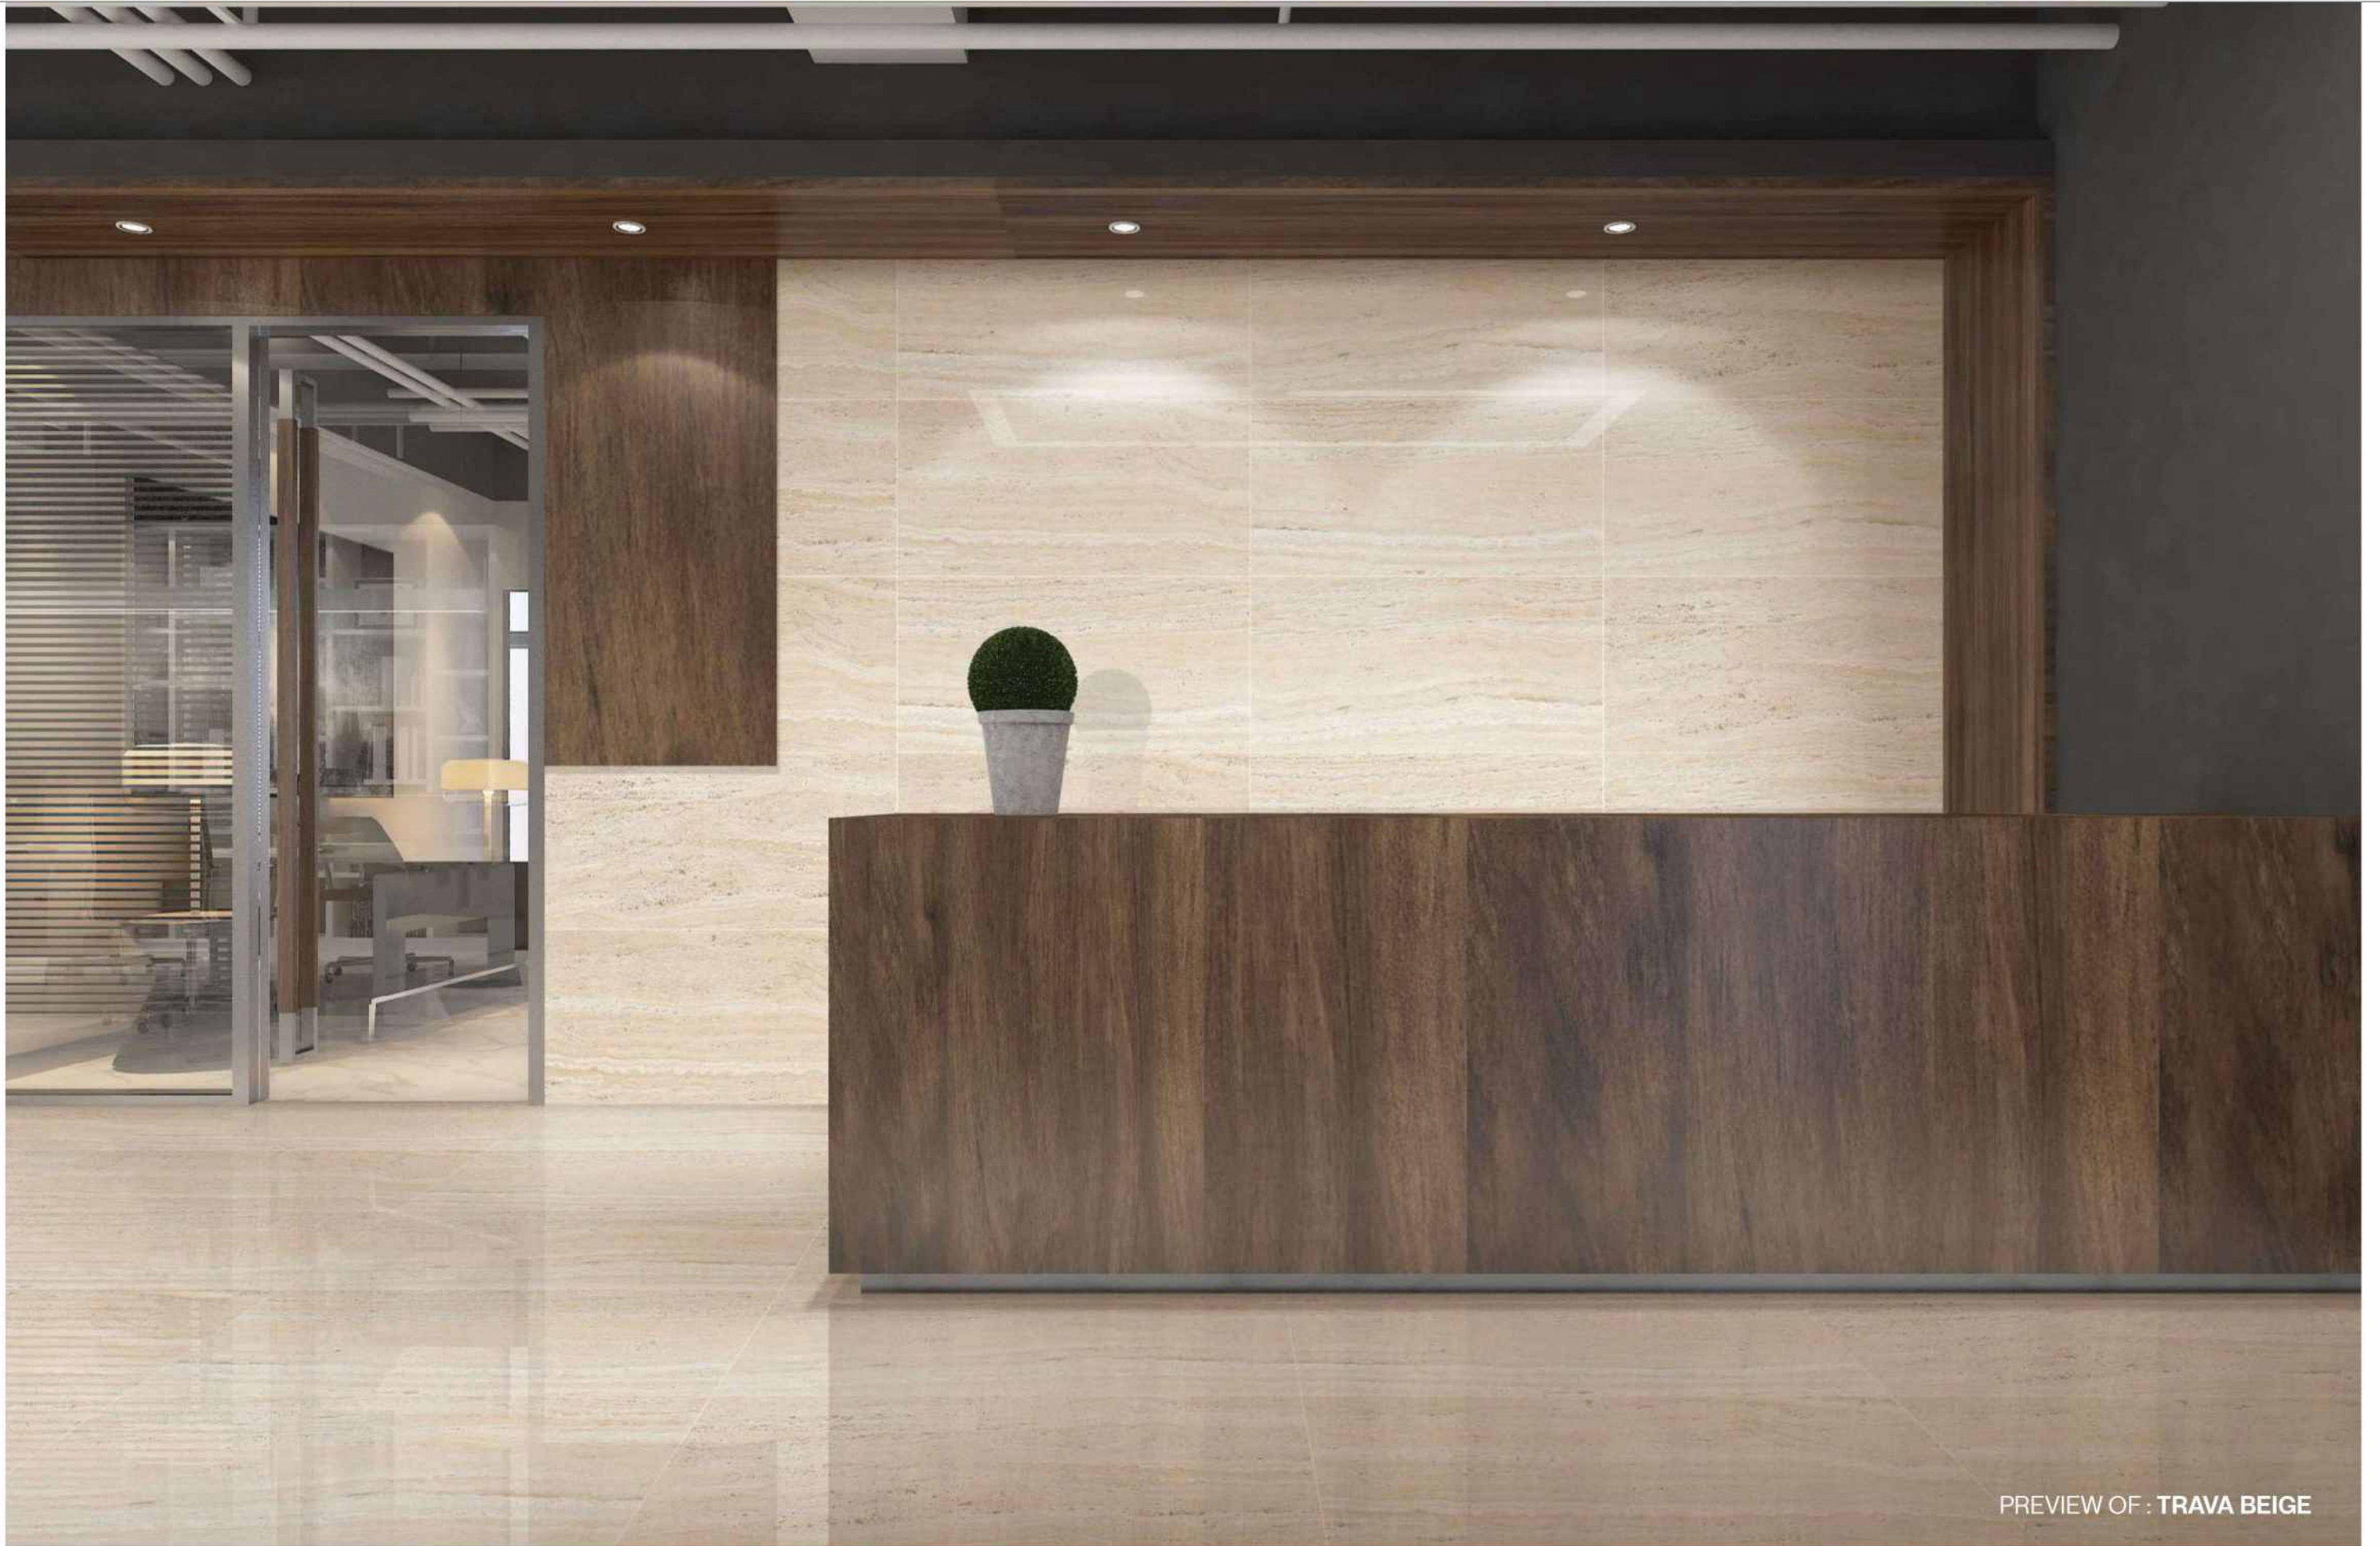

**Technical
Characteristics**

AVAILABLE IN 1 OTHER COLOR

GREY

REFIN
Extreme Shiny Surfaces

60x120cm / 2'x4'
POLISHED SURFACE

A MULTIFACETED INTERPRETATION OF TILE

Being visionary means working with leading figures in international design to understand their needs, interpret them in the best possible manner, and provide them with new inspiration.