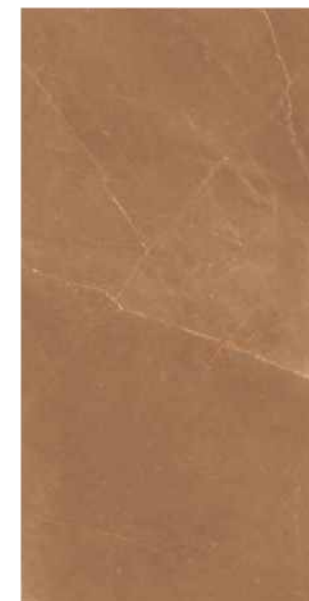

**Technical
Characteristics**

AVAILABLE IN 2 OTHER COLORS

BRONZE