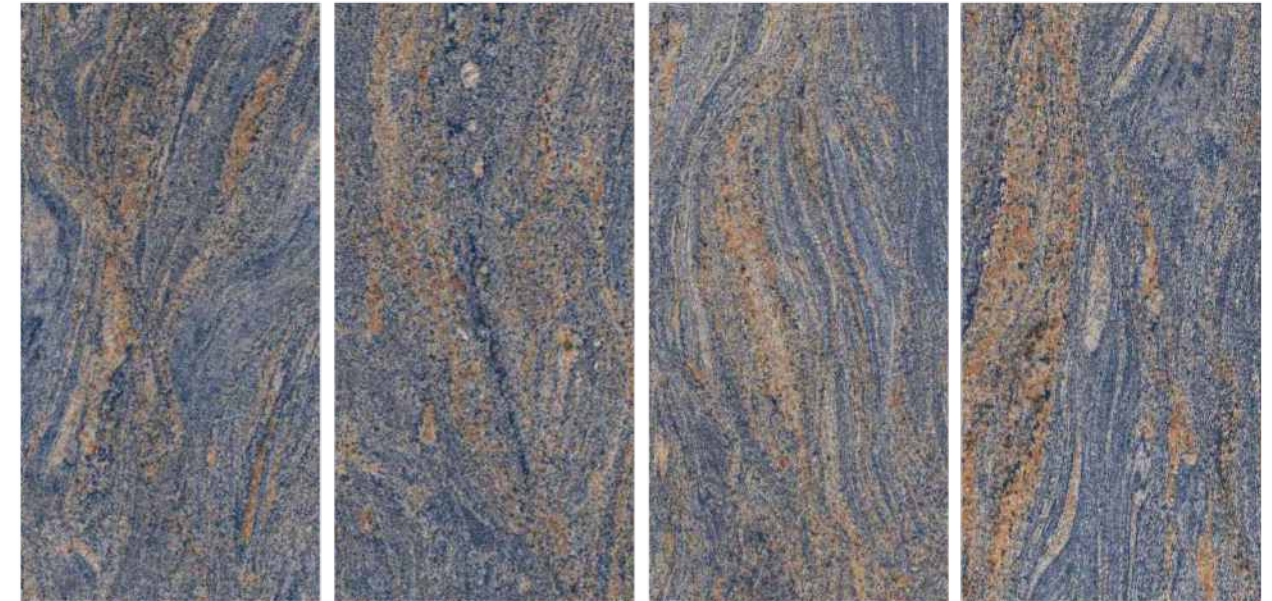

Thickness
09mm
Approx

Size
600x1200mm
60x120cm / 2'x4'

Finish
Polished Surface
Polished Glazed Vitrified Tiles

FANTASTICO NATURAL