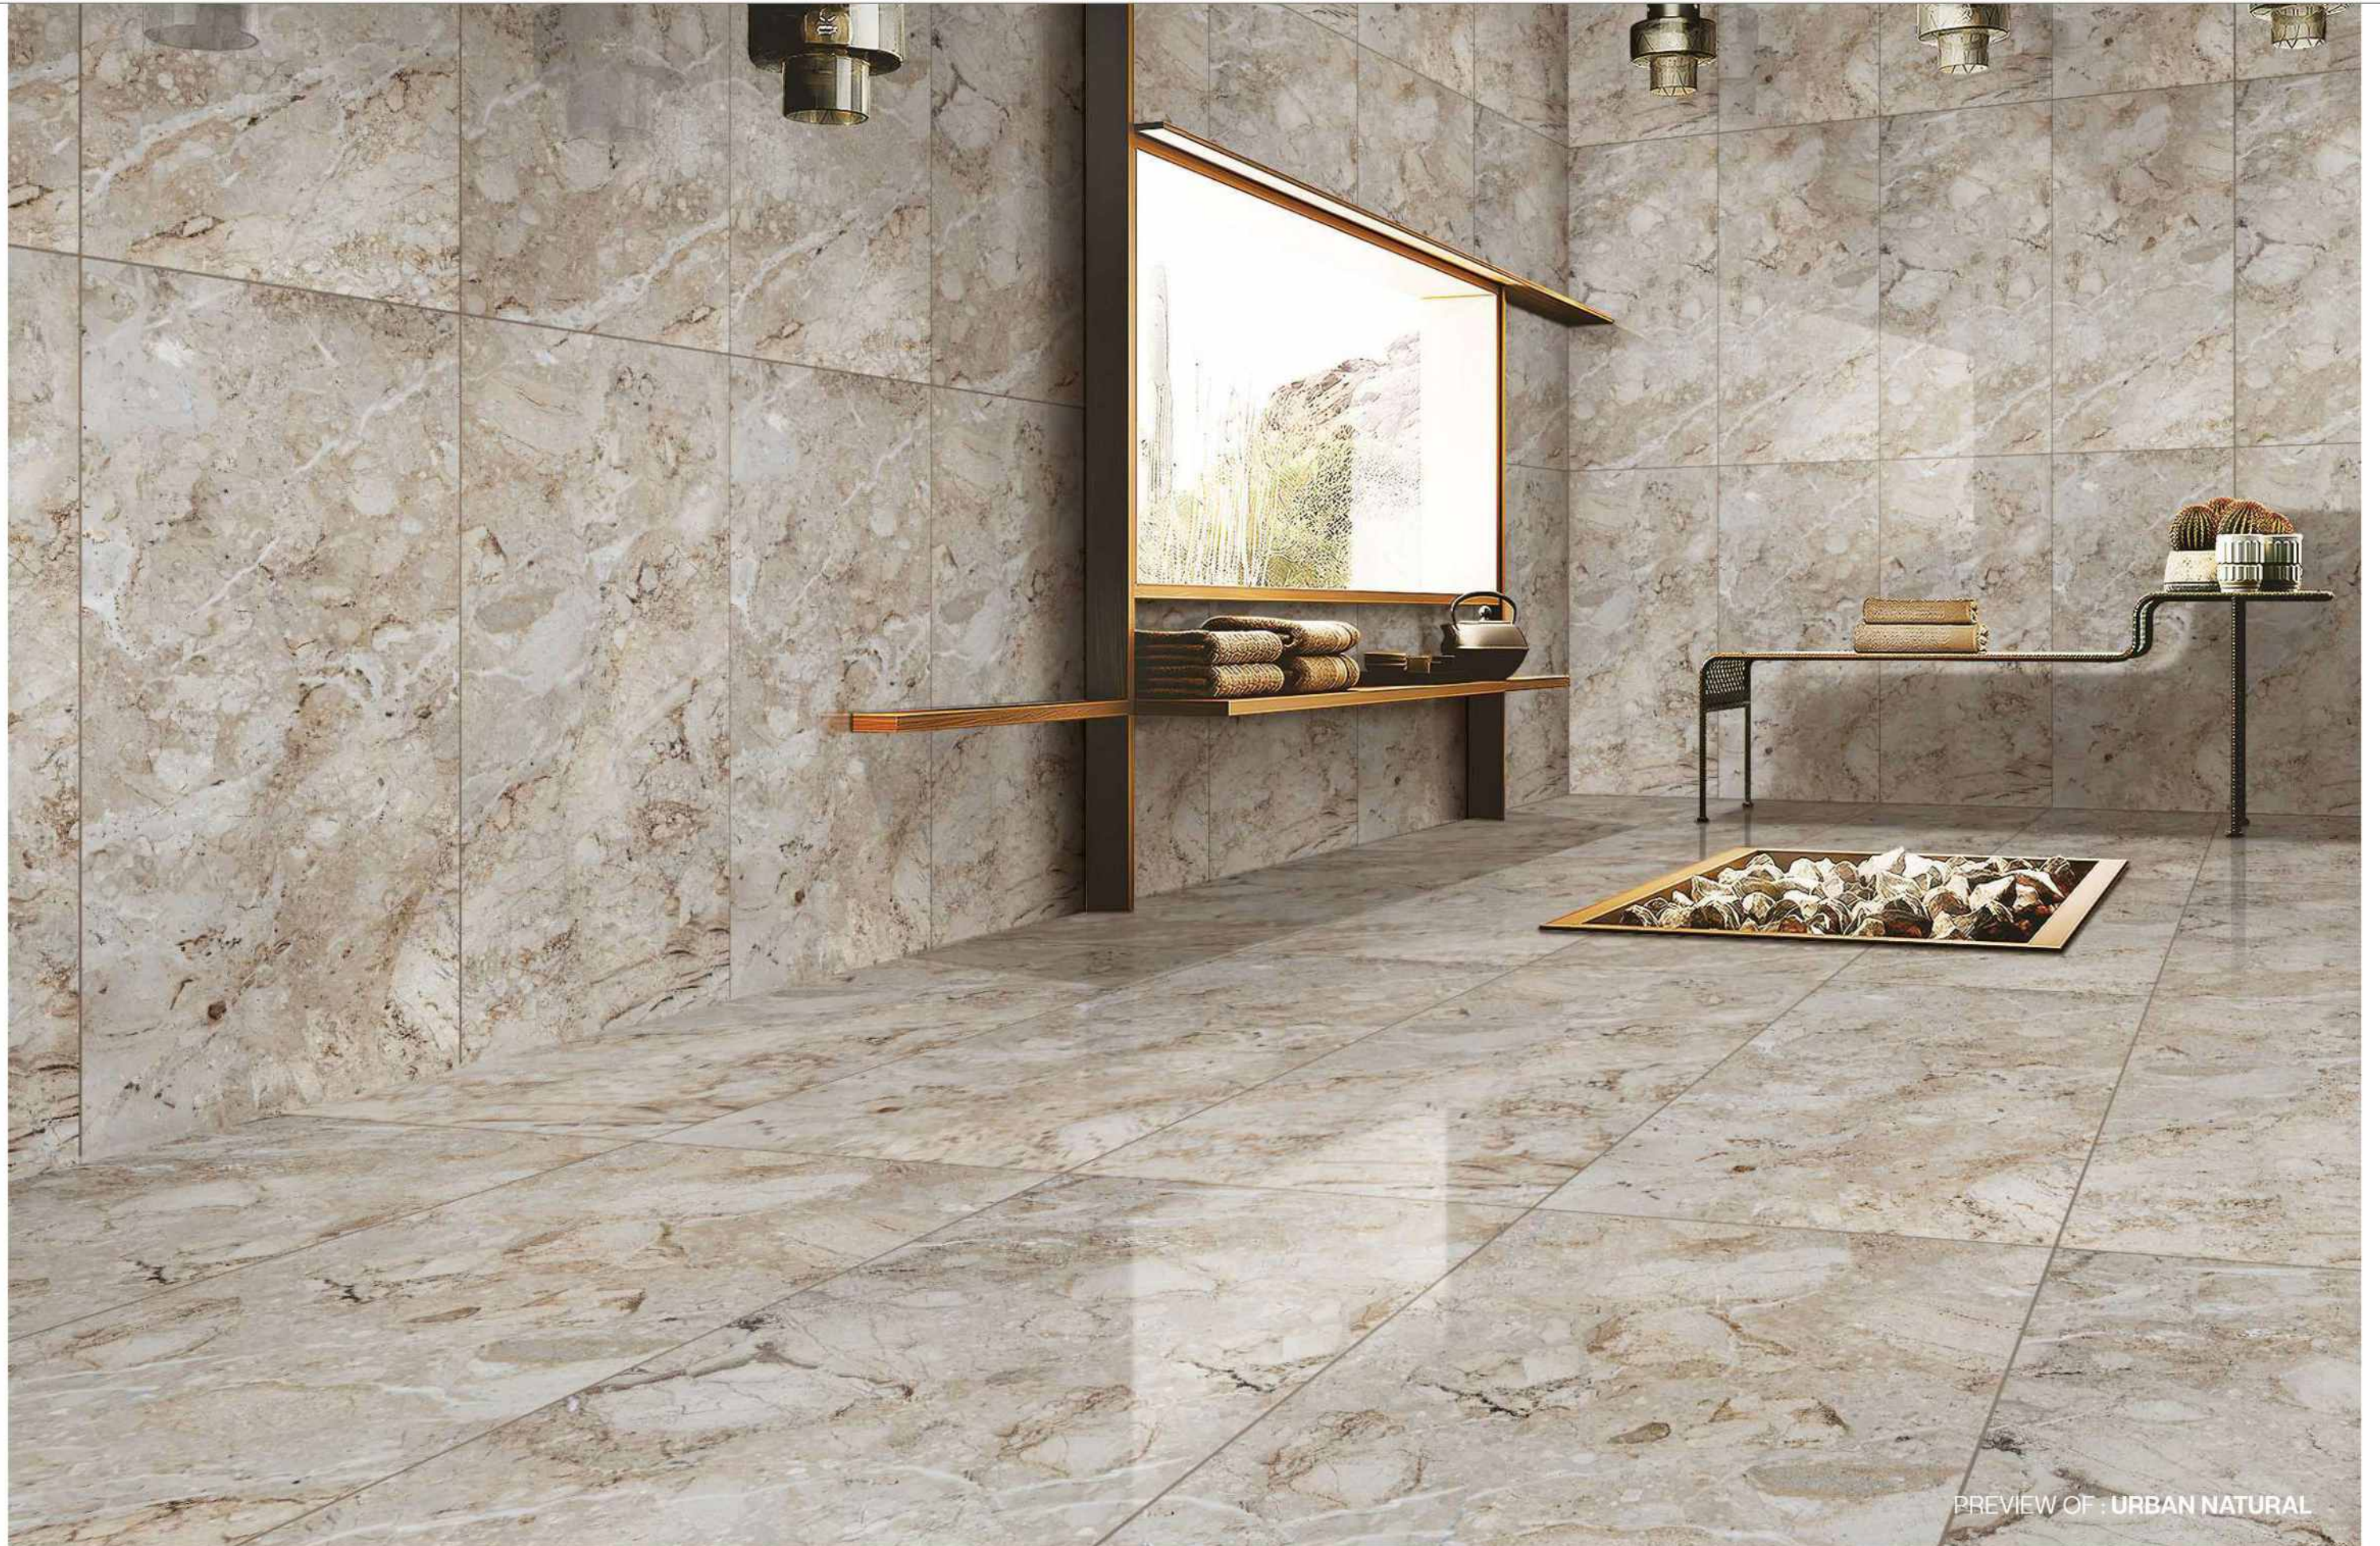

RANDOMS

Technical Characteristics

AVAILABLE IN 1 OTHER COLOR

BROWN

REFIN
Extreme Shiny Surfaces

60x120cm / 2'x4'
POLISHED SURFACE

FROM MEETS MATTERS TO CASUAL EFFECT

A range of balanced, neutral colours
composed of one white, four shades
of grey and a multicolour touch, for
maximum versatility.