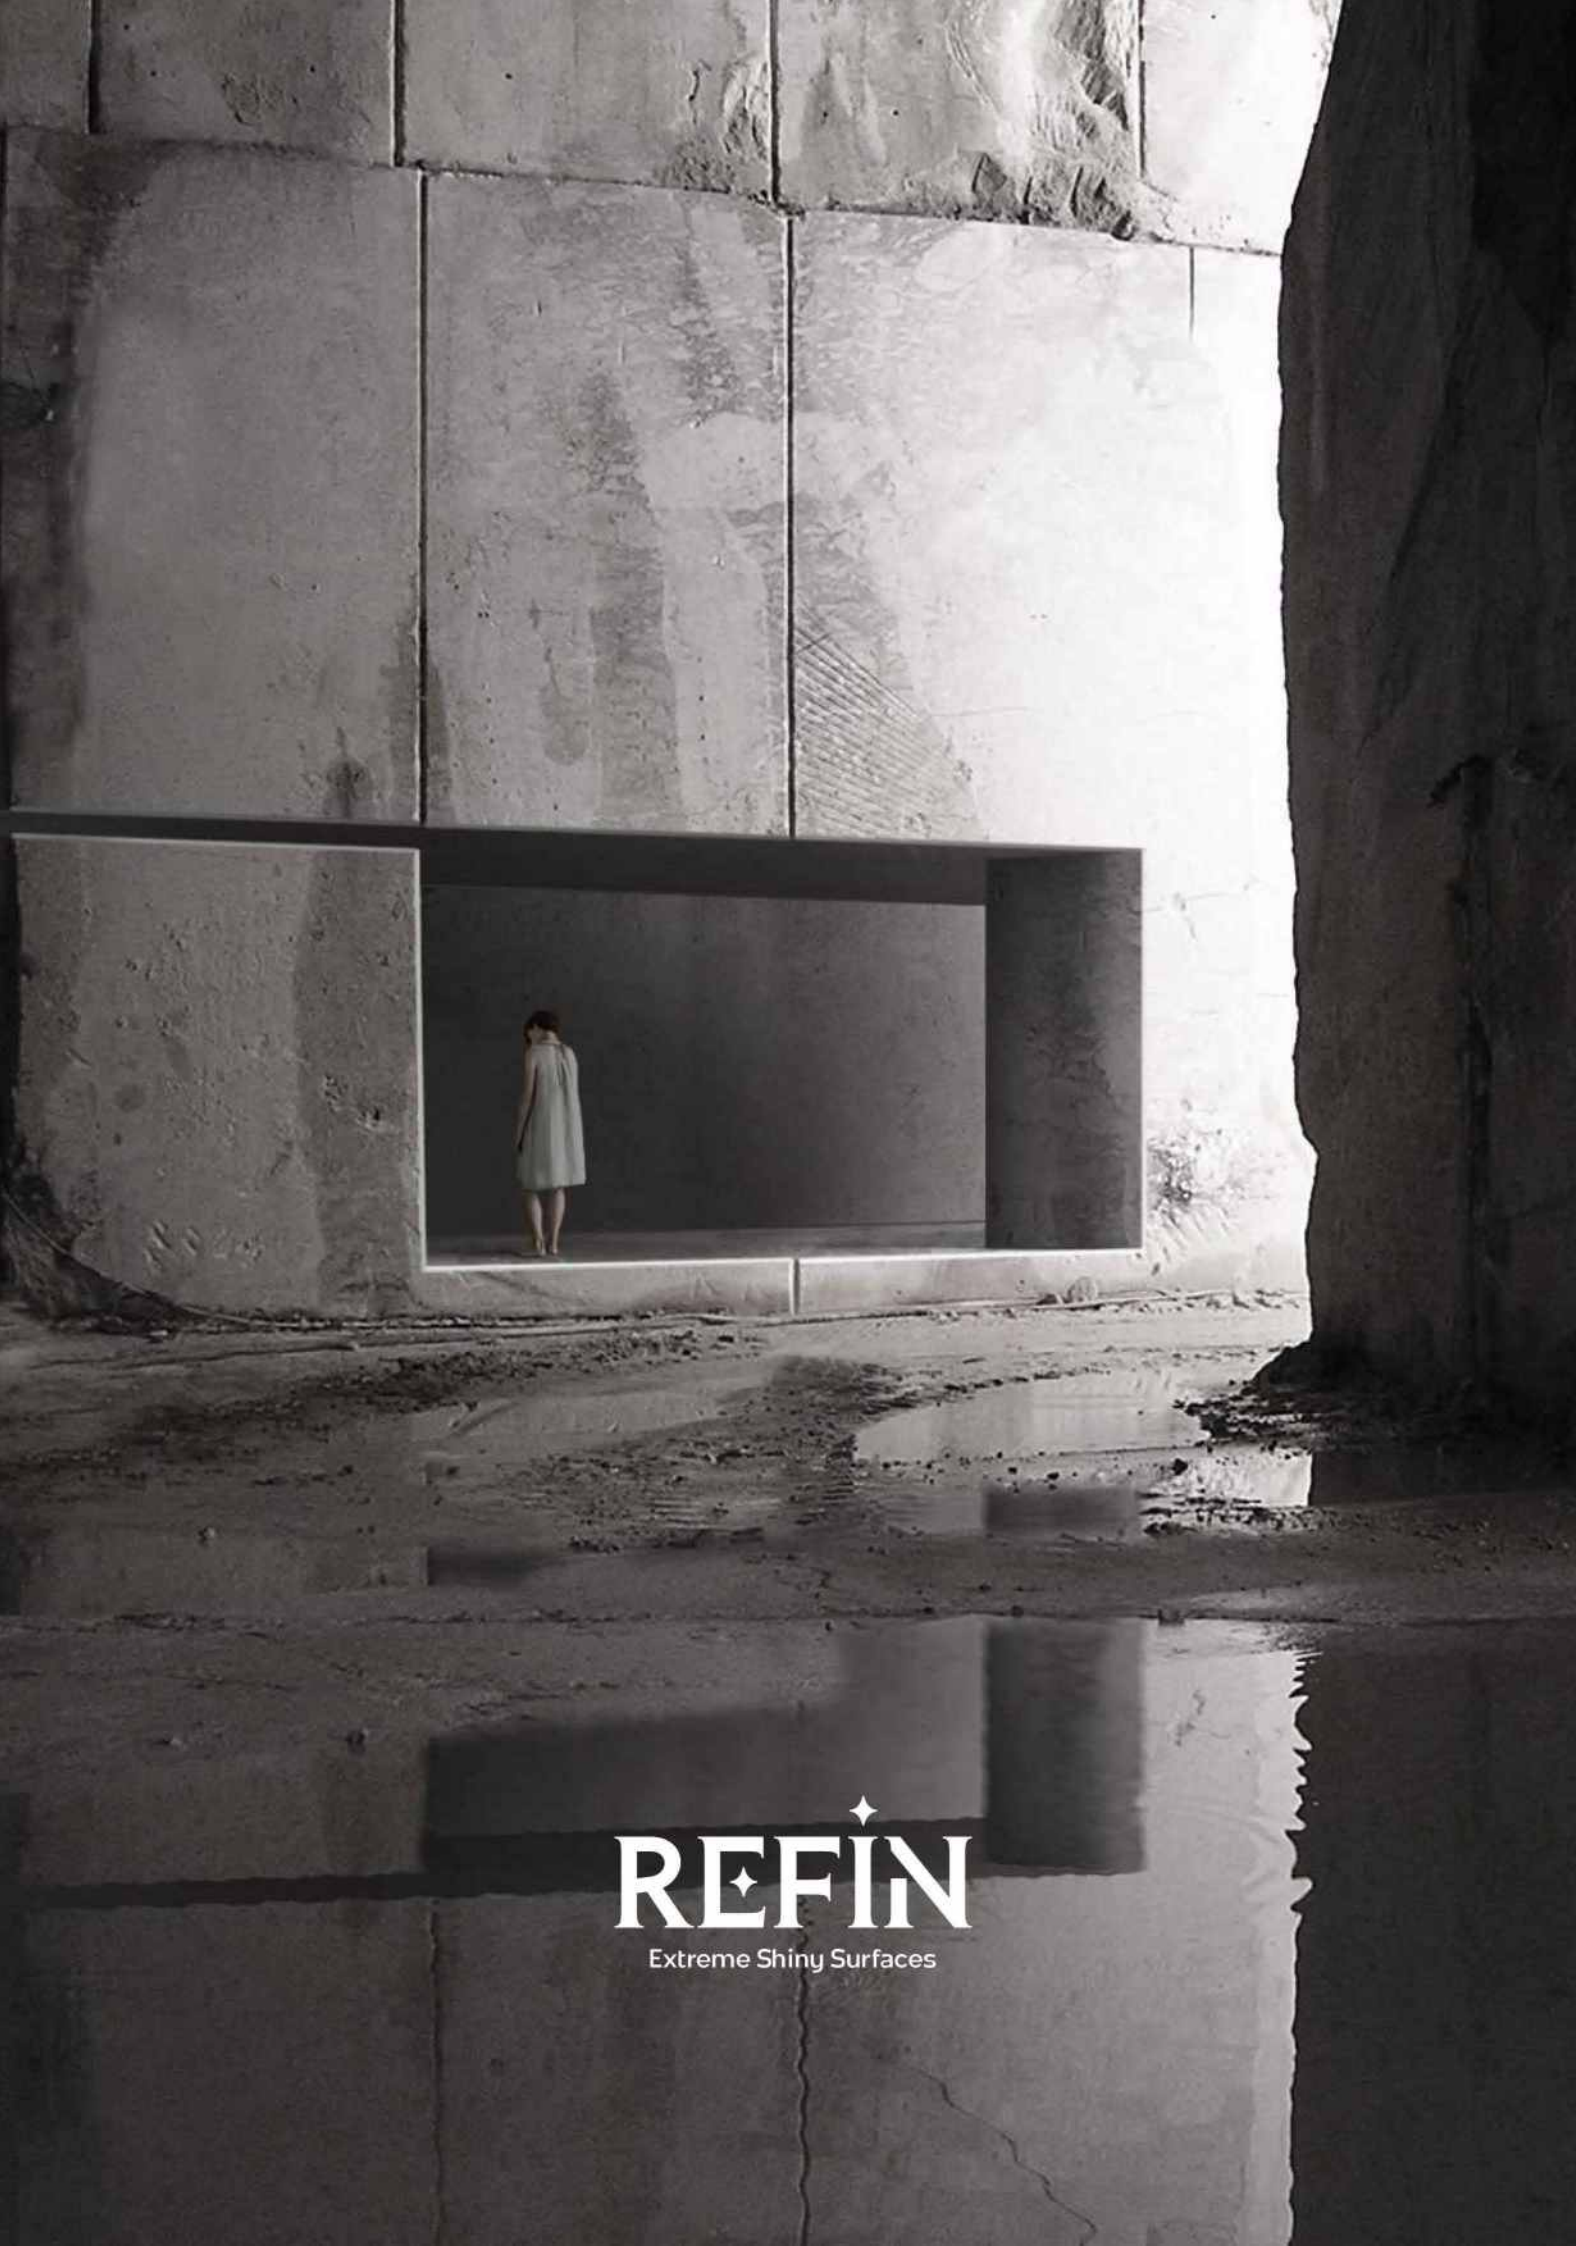

REFIN
Extreme Shiny Surfaces