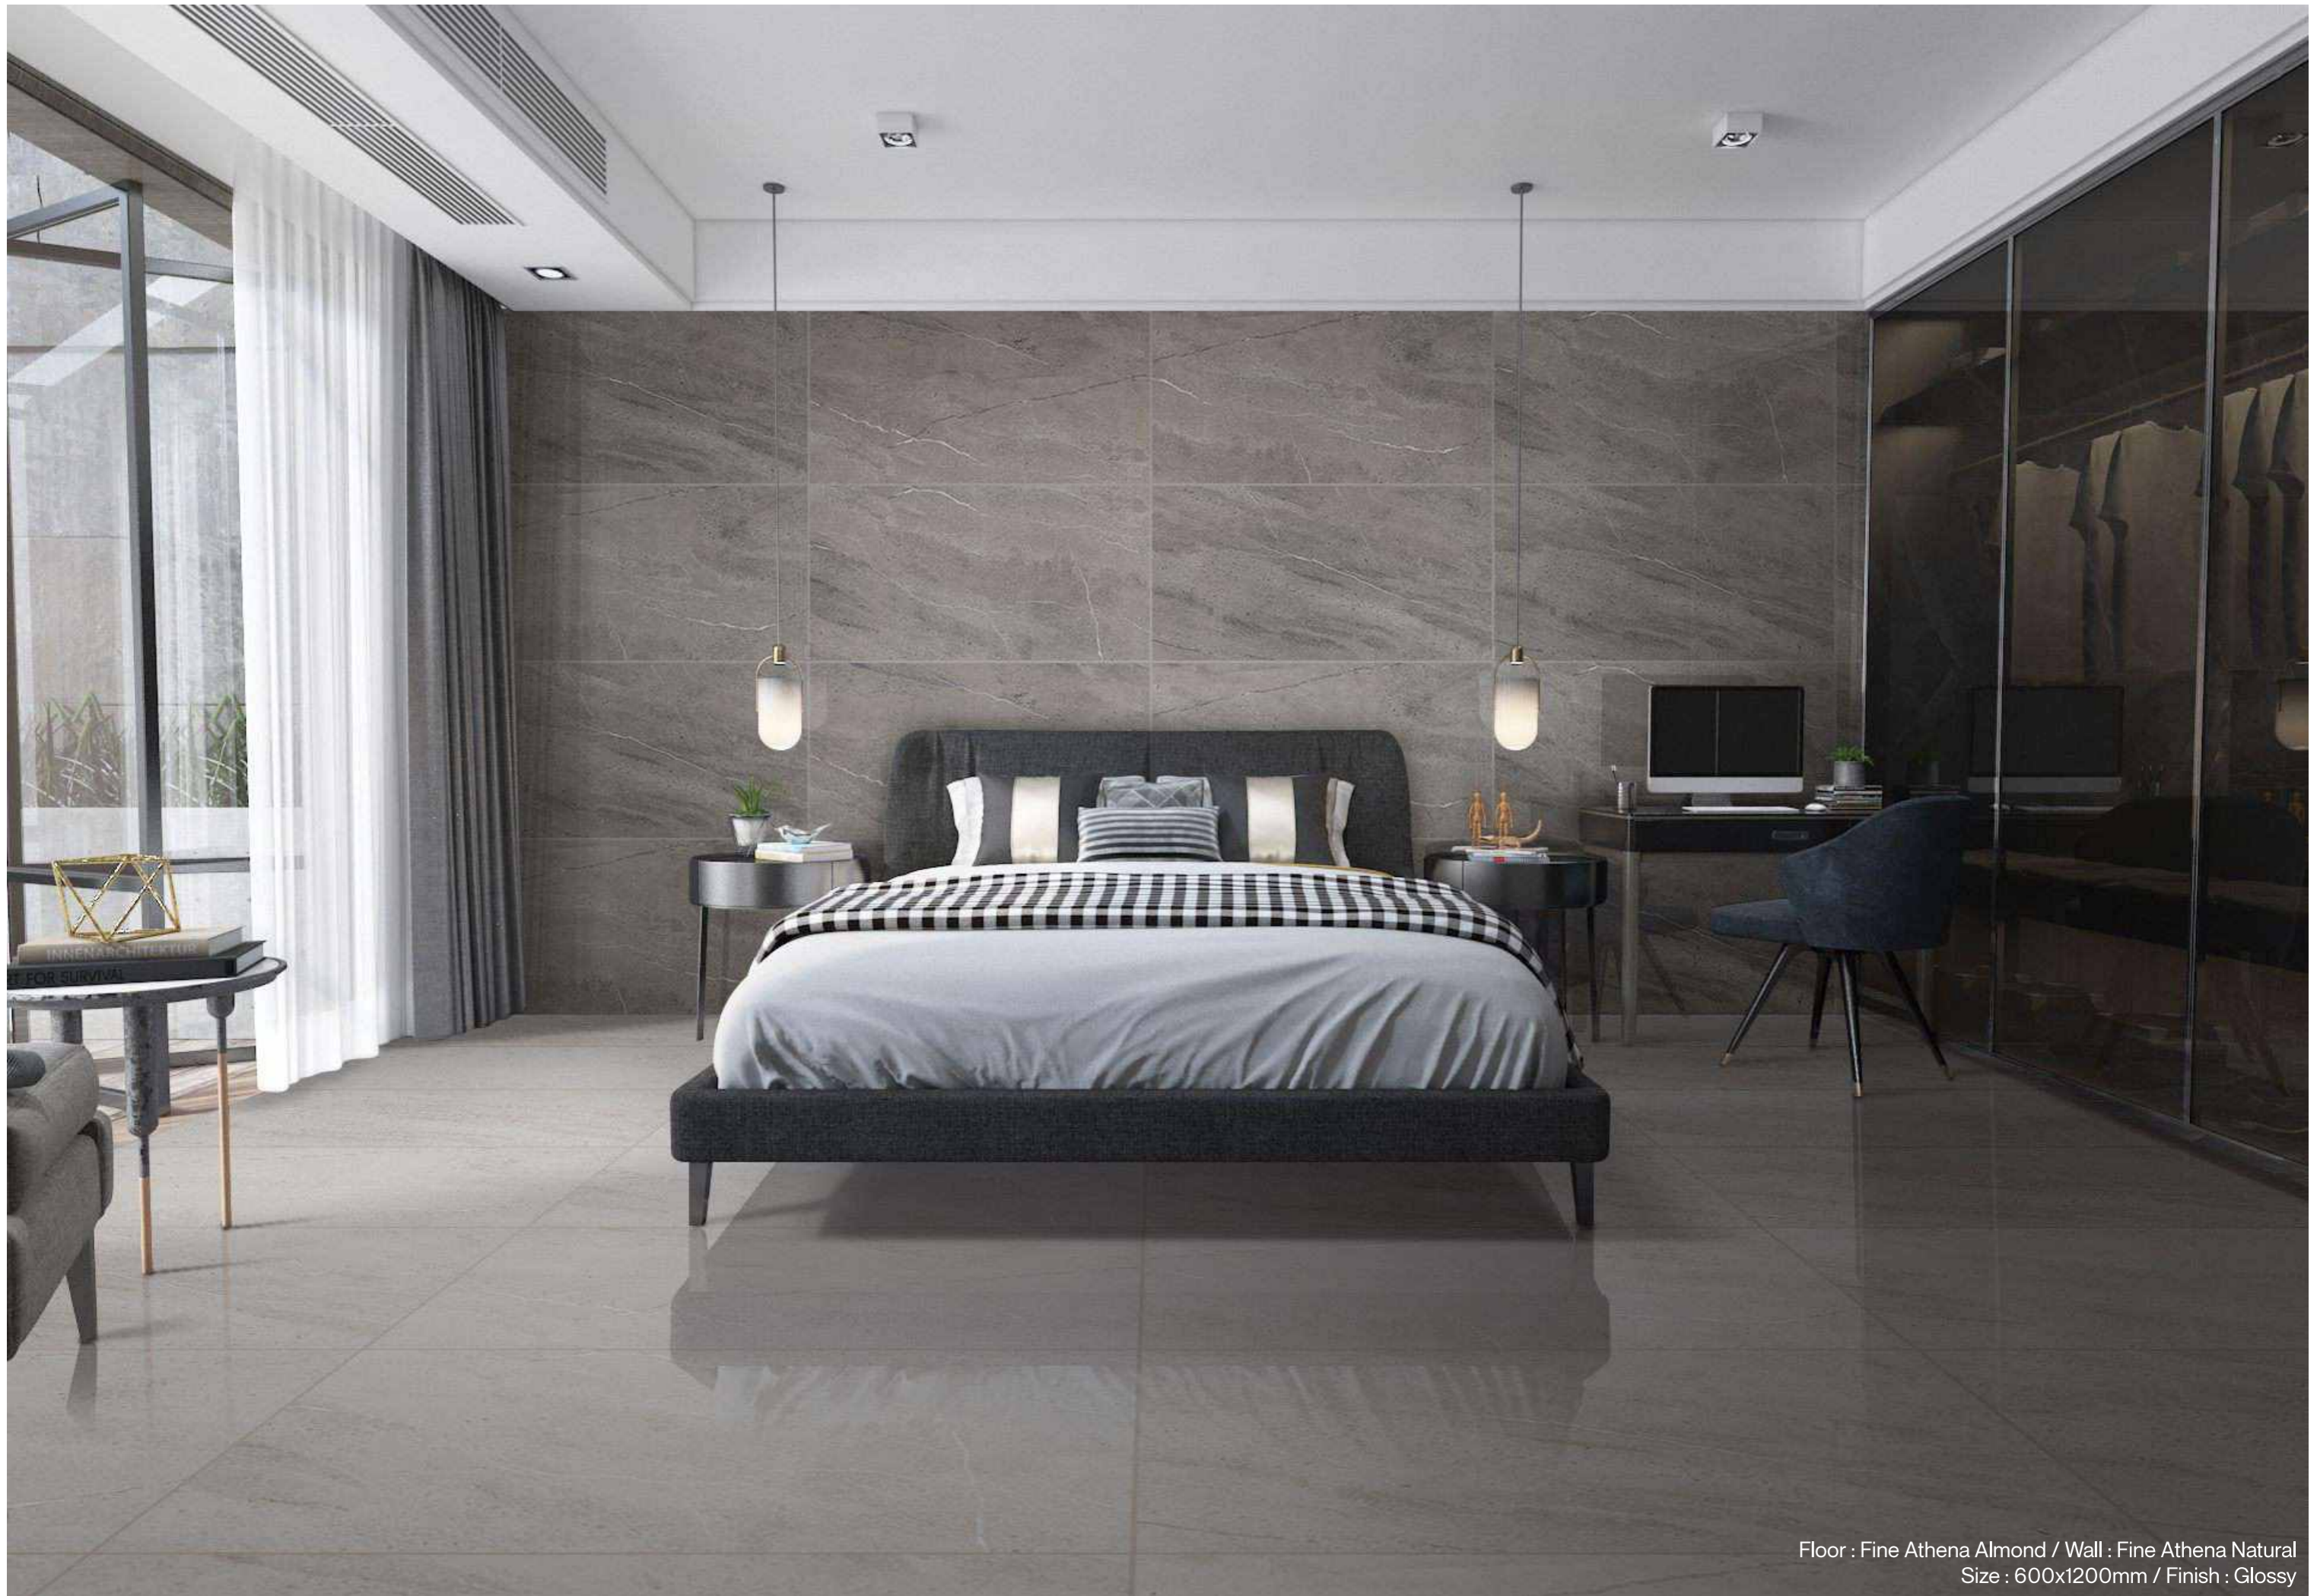

R-4

FINE ATHENA GREY

R-4

FINE ATHENA ALMOND

R-4

FINE ATHENA NATURAL

R-4

Floor : Fine Athena Almond / Wall : Fine Athena Natural
Size : 600x1200mm / Finish : Glossy