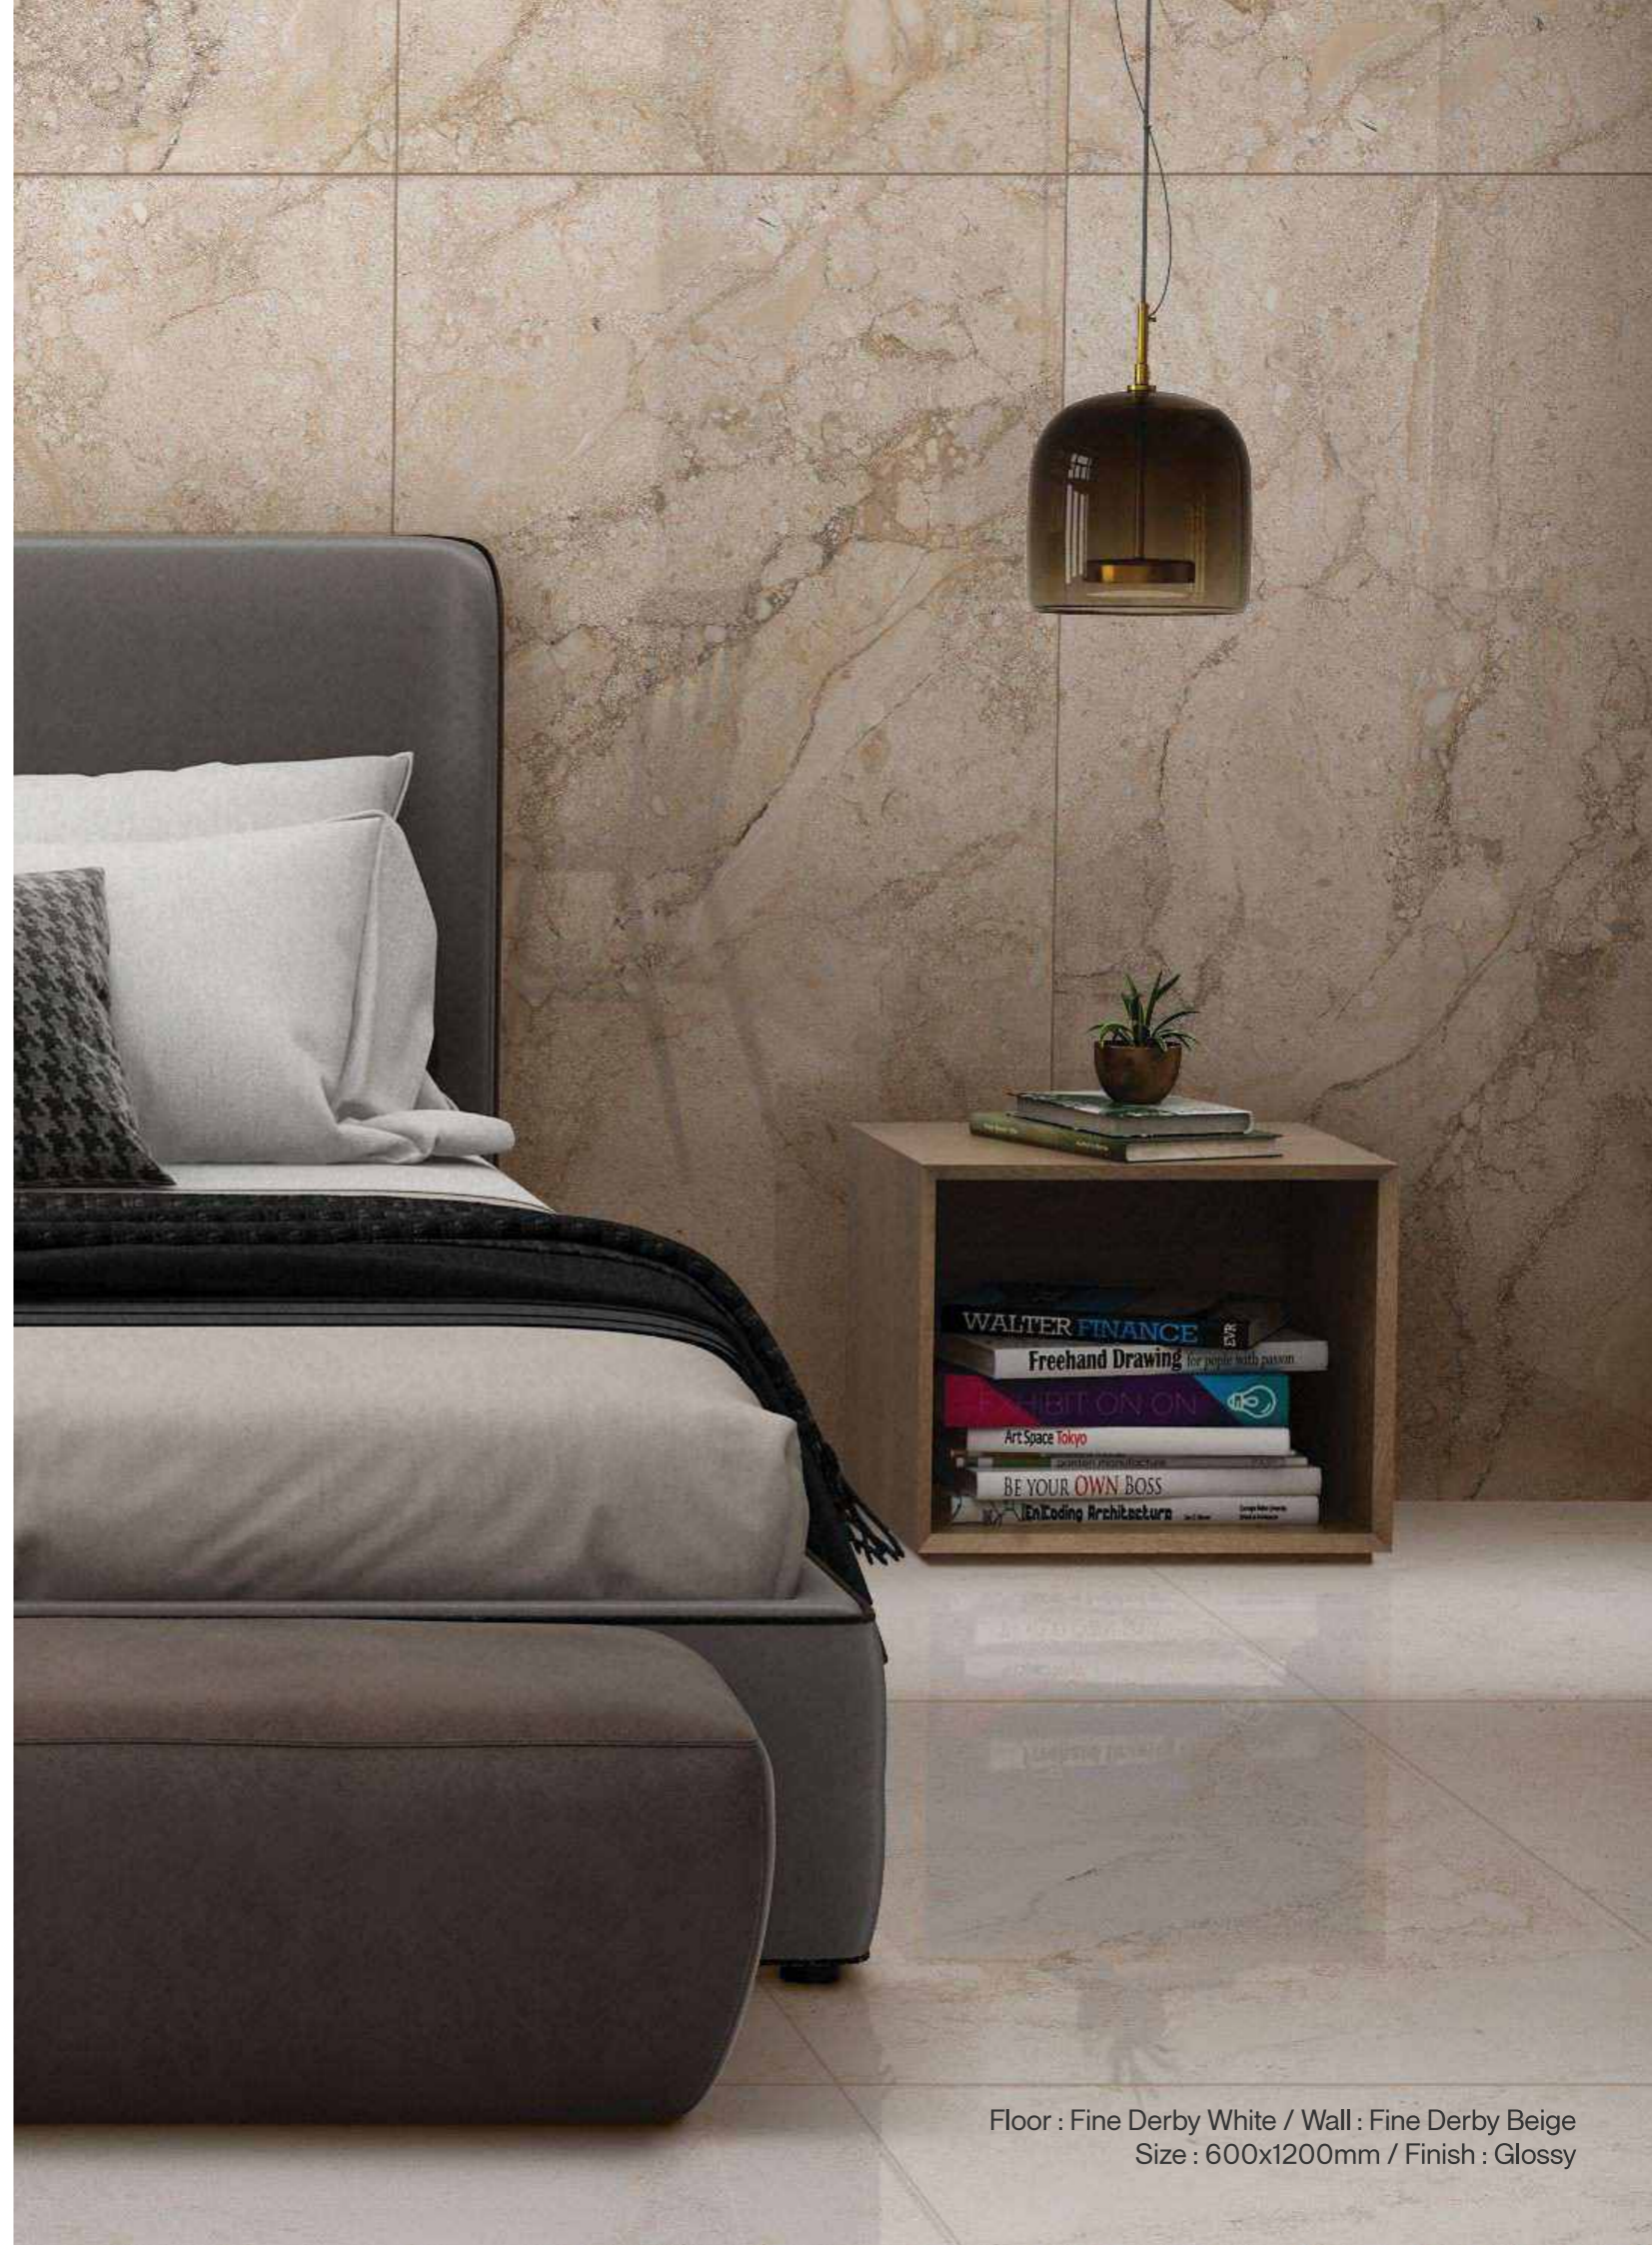

R-4

Floor : Fine Derby White / Wall : Fine Derby Beige
Size : 600x1200mm / Finish : Glossy

FINE DERBY SILVER

R-4

FINE DERBY GREY

R-4

FINE REGAL CREMA

R-6