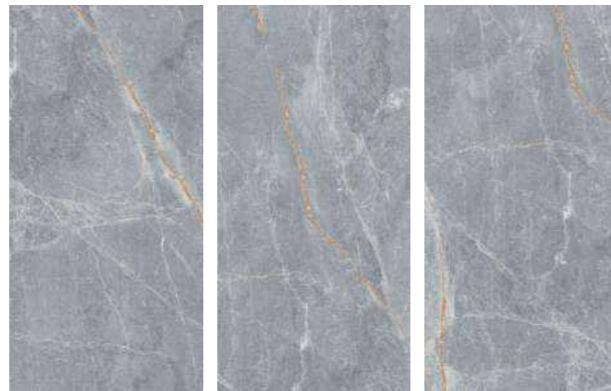

R-4

FINE DESERT LIGHT

R-4

FINE DESERT DENIM

R-4

Floor : Fine Desert Light / Wall : Fine Desert Denim
Size : 600x1200mm / Finish : Glossy

FINE LASA BIANCO

R-6