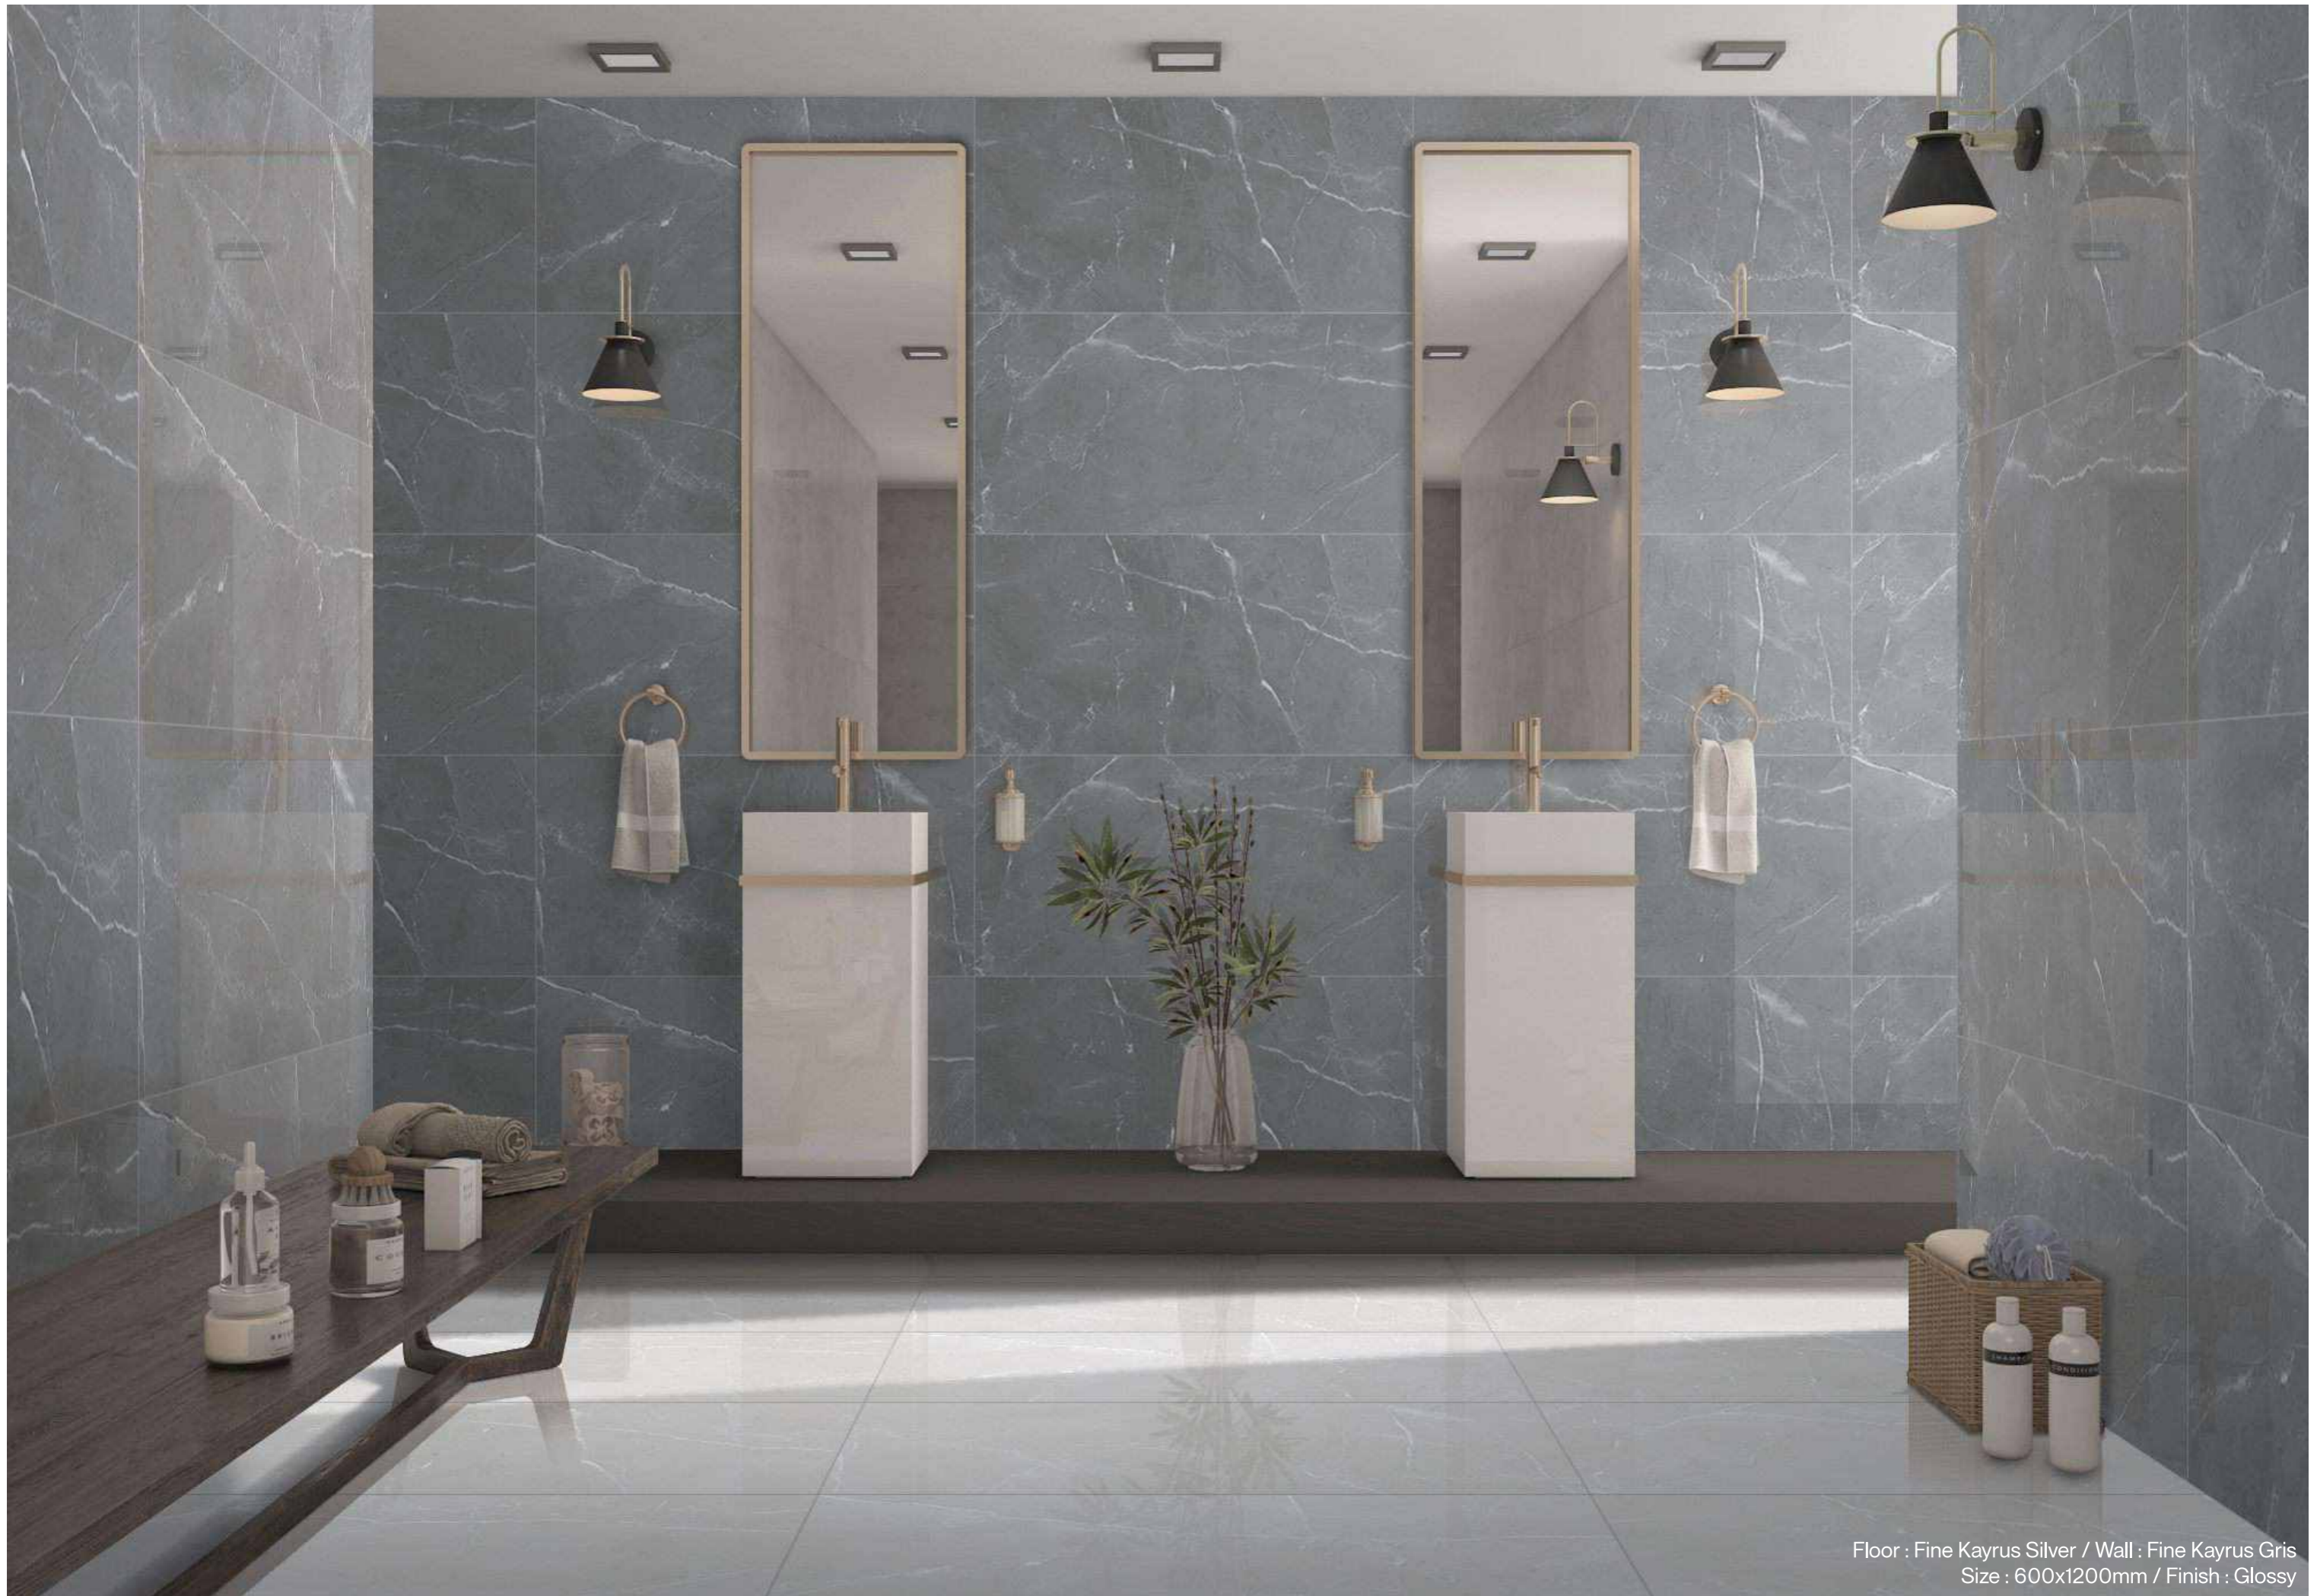

R-4

FINE KAYRUS GRIS

R-4

Floor : Fine Kayrus Silver / Wall : Fine Kayrus Gris
Size : 600x1200mm / Finish : Glossy

FINE LYKROS LIGHT

R-4

FINE LYKROS NATURAL

R-4