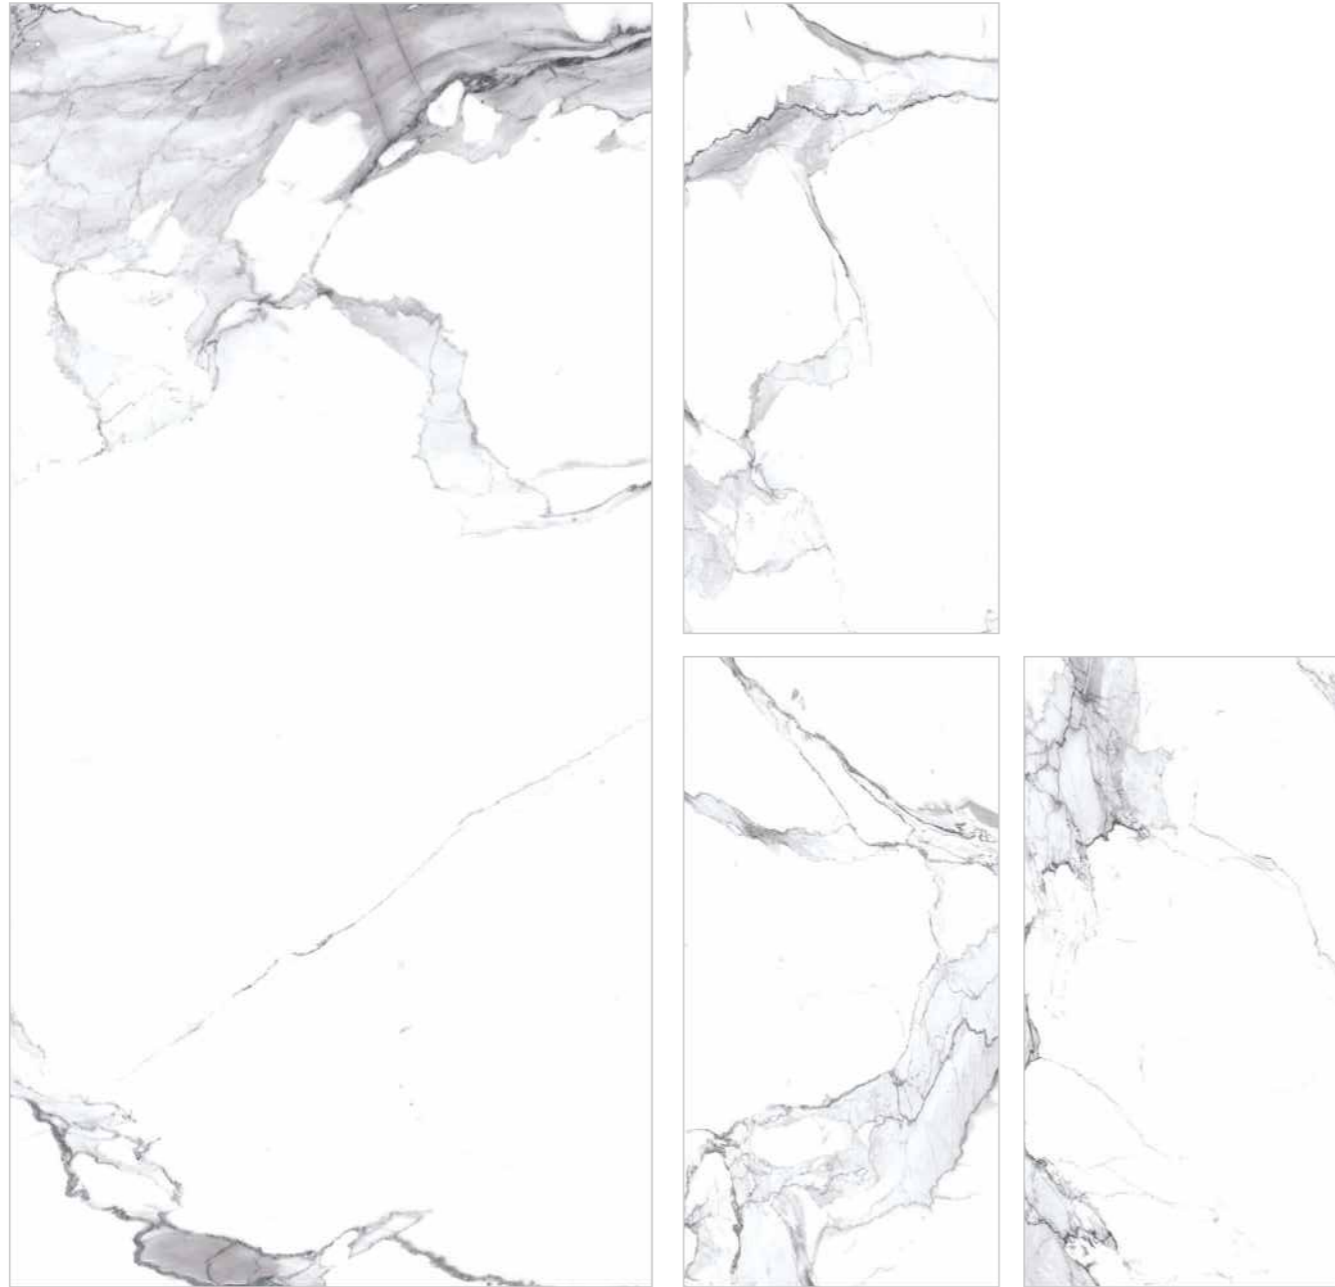

CRAFT GREY

Size : 600x1200mm
Finish : Polished Surface
Faces : 4 Randoms
Thickness : 9mm (Approx)

Technical Information :