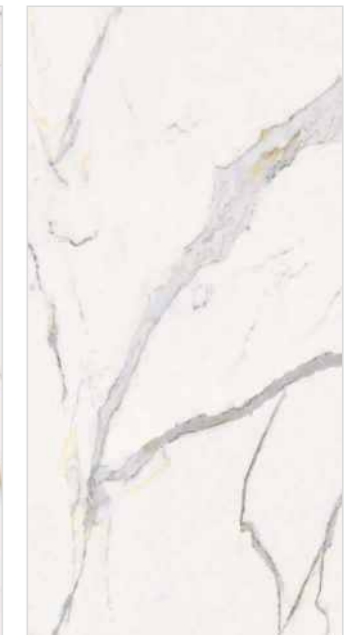

Technical Information :

ESTILO WHITE

Size : 600x1200mm
Finish : Polished Surface
Faces : 6 Randoms
Thickness : 9mm (Approx)

Technical Information :

APOLLO STATUARIO

Size : 600x1200mm
Finish : Polished Surface
Faces : 6 Randoms
Thickness : 9mm (Approx)