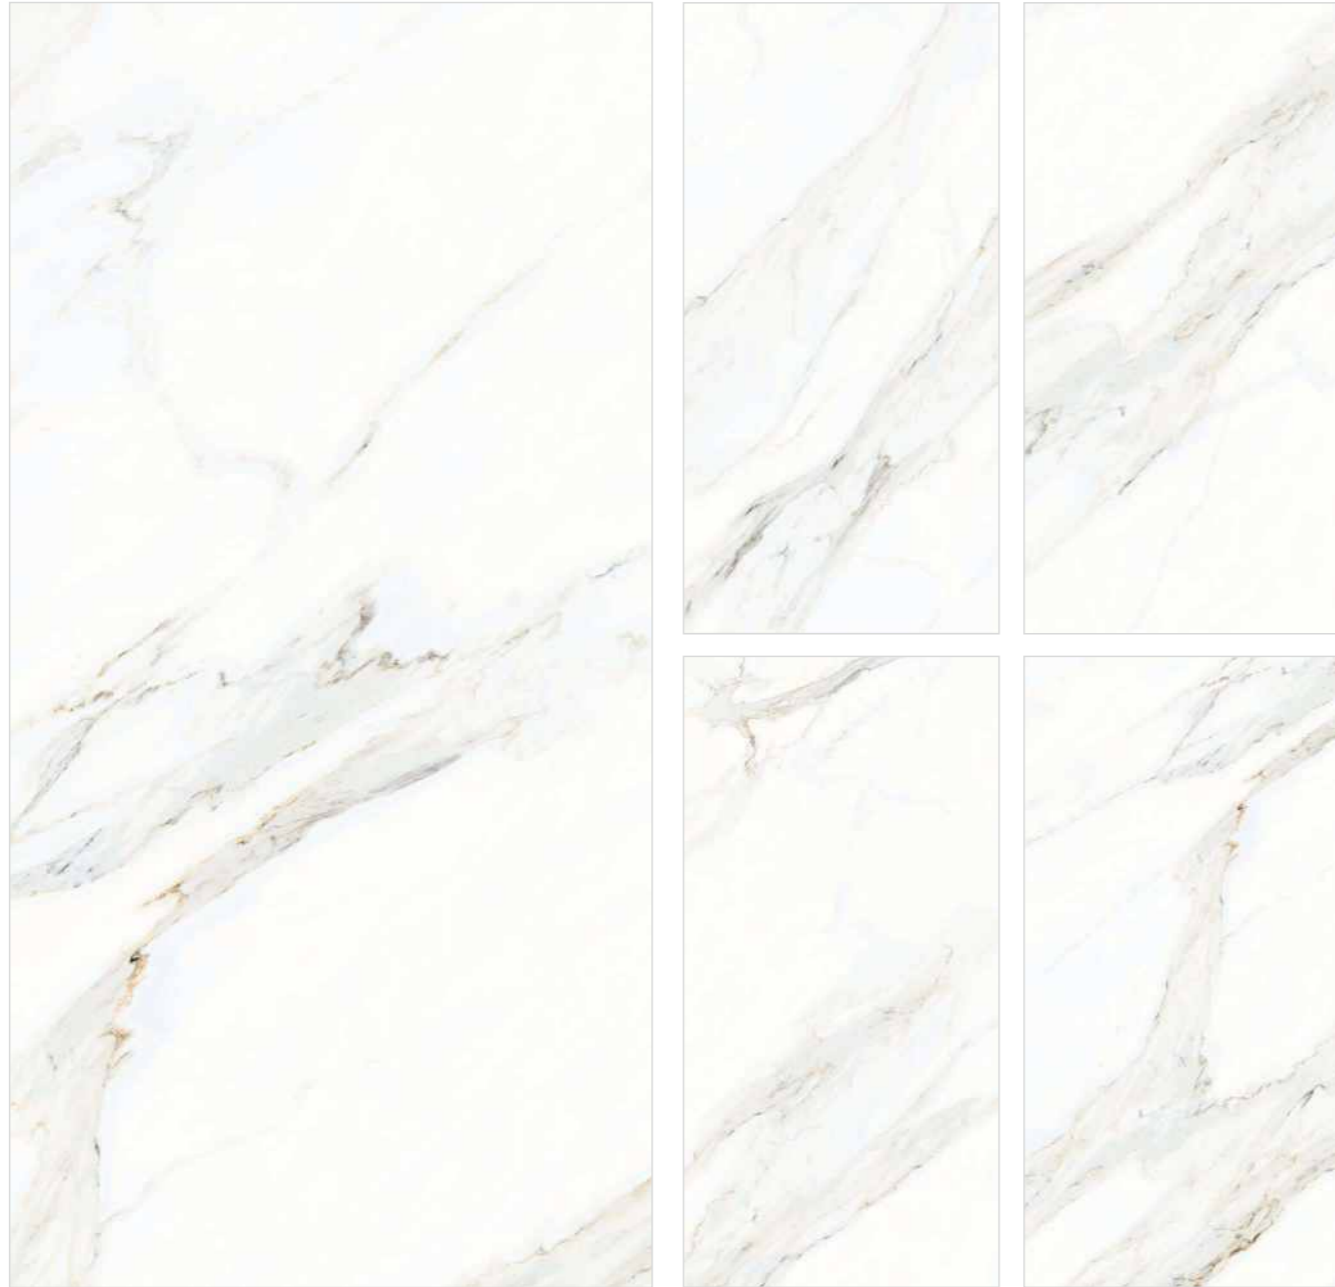

MAPEL STATUARIO

Size : 600x1200mm
Finish : Polished Surface
Faces : 6 Randoms
Thickness : 9mm (Approx)

Technical Information :