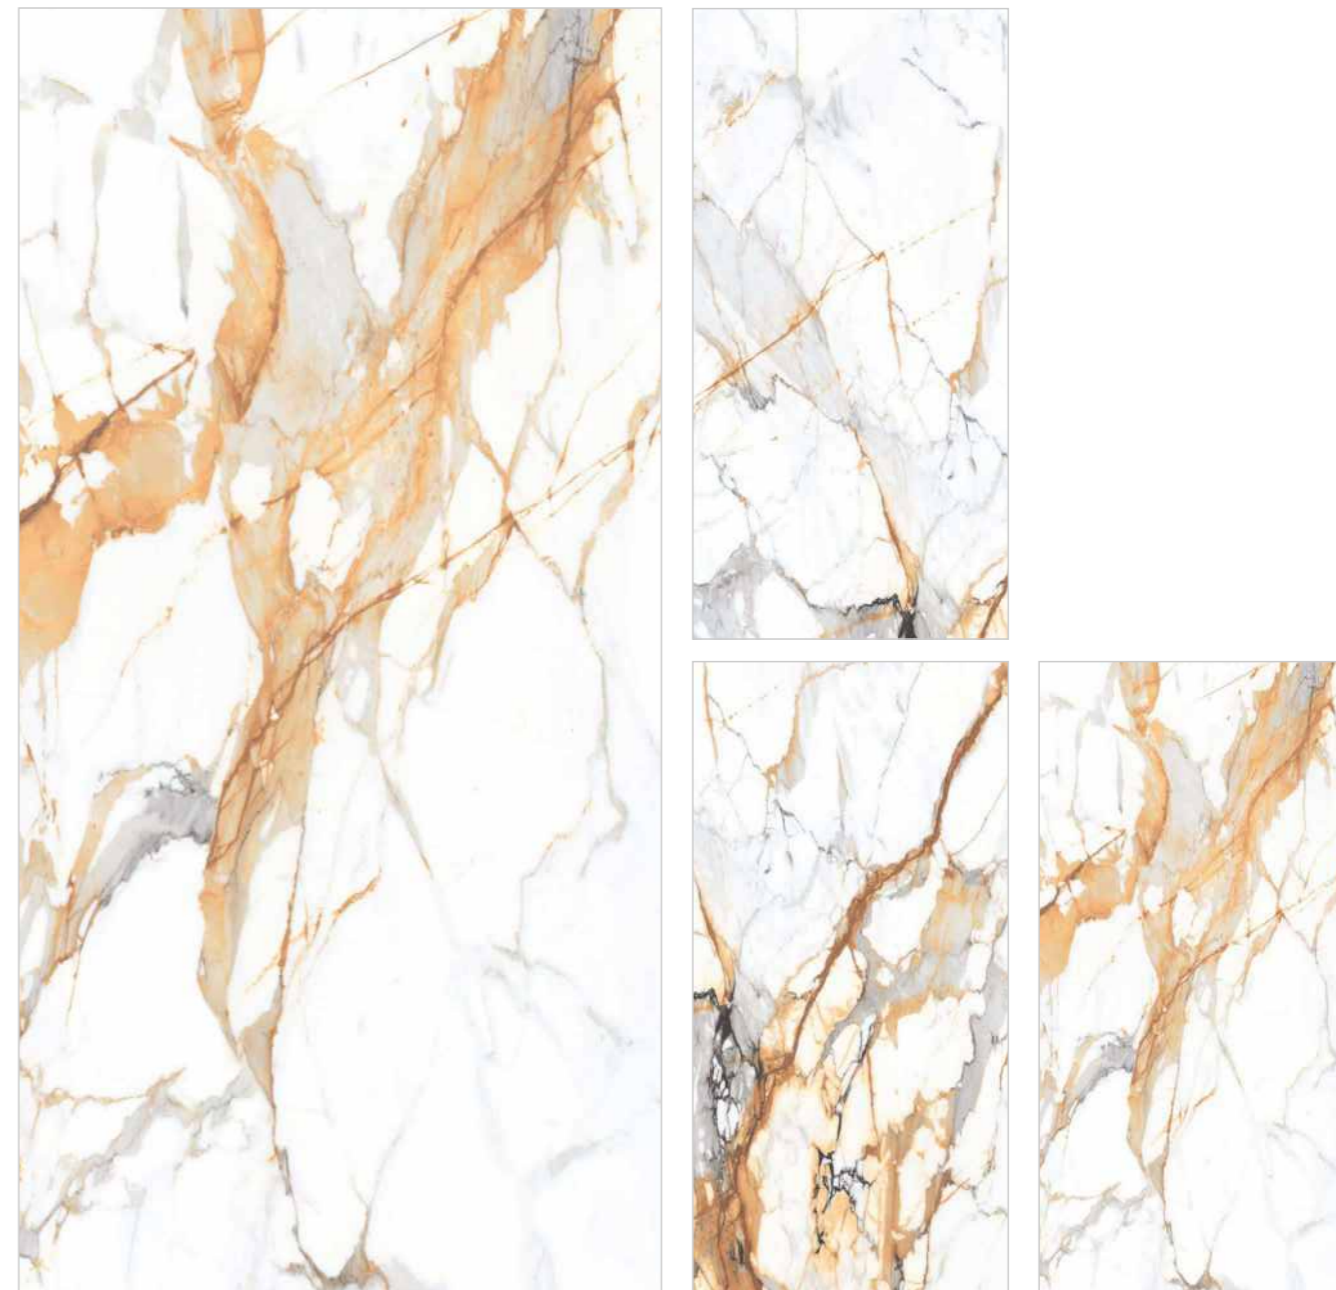

Technical Information :

LINER WHITE

Size : 600x1200mm
Finish : Polished Surface
Faces : 4 Randoms
Thickness : 9mm (Approx)

Technical Information :

Minorca White

Size : 600x1200mm
Finish : Polished Surface
Faces : 4 Randoms
Thickness : 9mm (Approx)