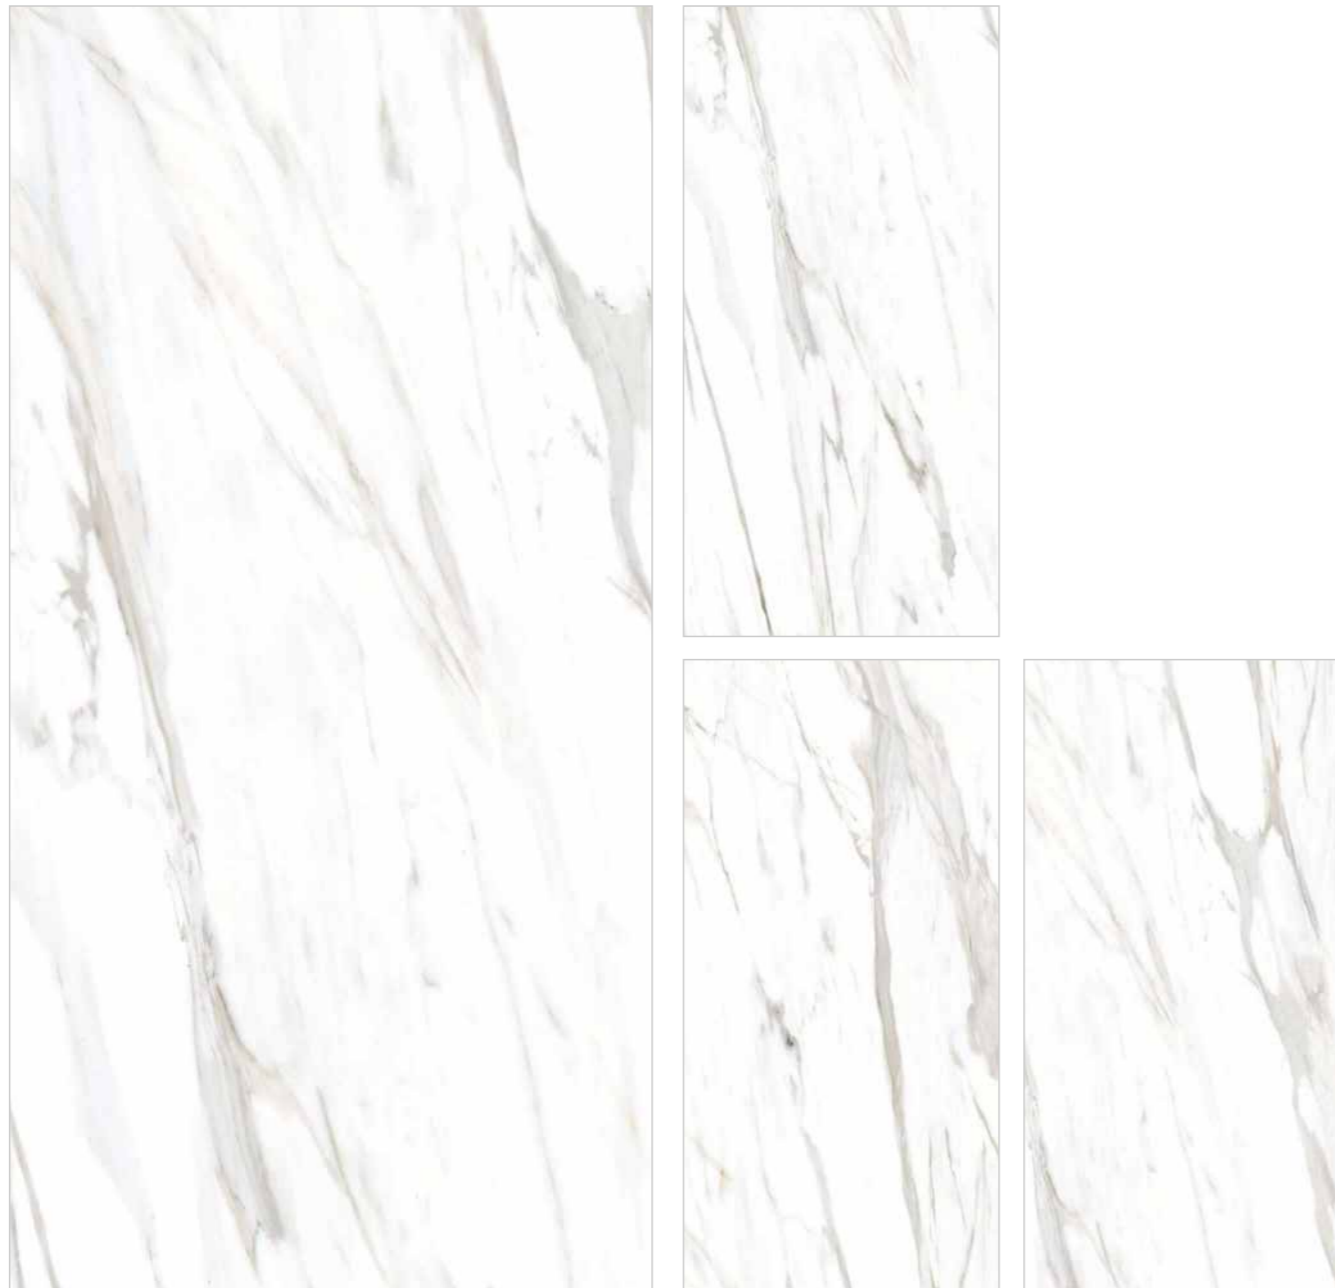

Technical Information :

FLAIR
A Stunning Coarseness

VERONICA
CERAMIC

NIL-GREY

Size : 600x1200mm
Finish : Polished Surface
Faces : 3 Randoms
Thickness : 9mm (Approx)

Technical Information :

OLGA STATUARIO

Size : 600x1200mm
Finish : Polished Surface
Faces : 4 Randoms
Thickness : 9mm (Approx)