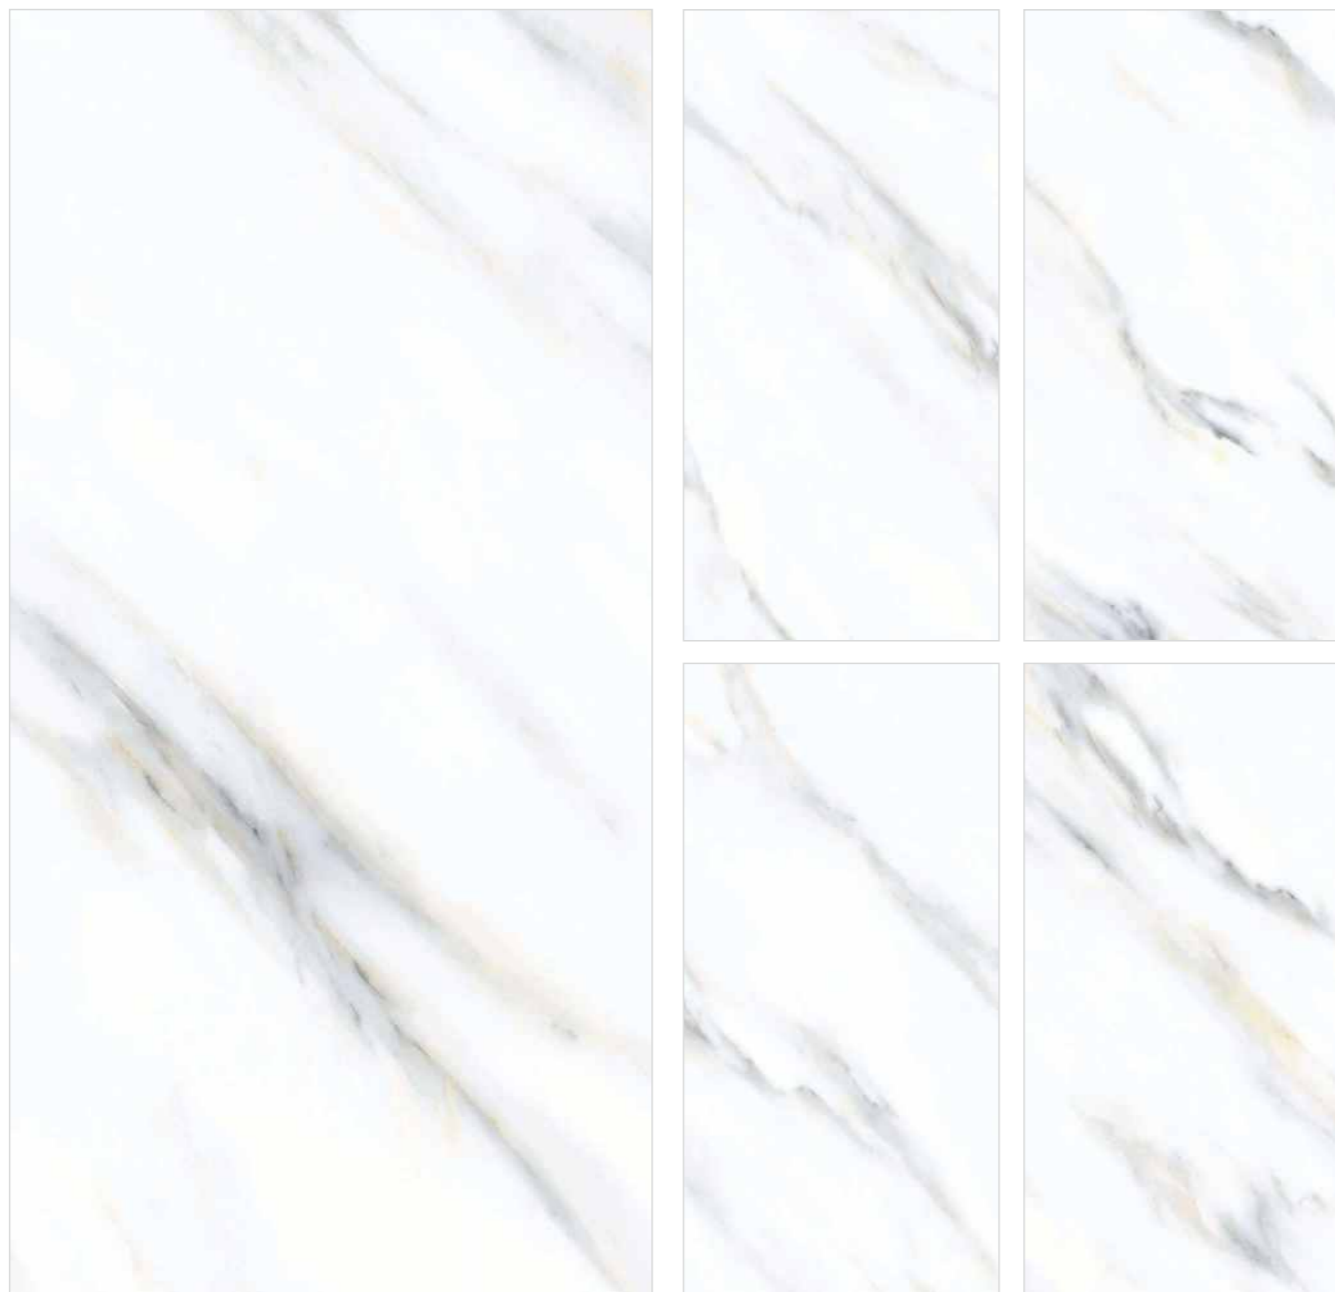

VENTO WHITE

Size : 600x1200mm
Finish : Polished Surface
Faces : 8 Randoms
Thickness : 9mm (Approx)

Technical Information :