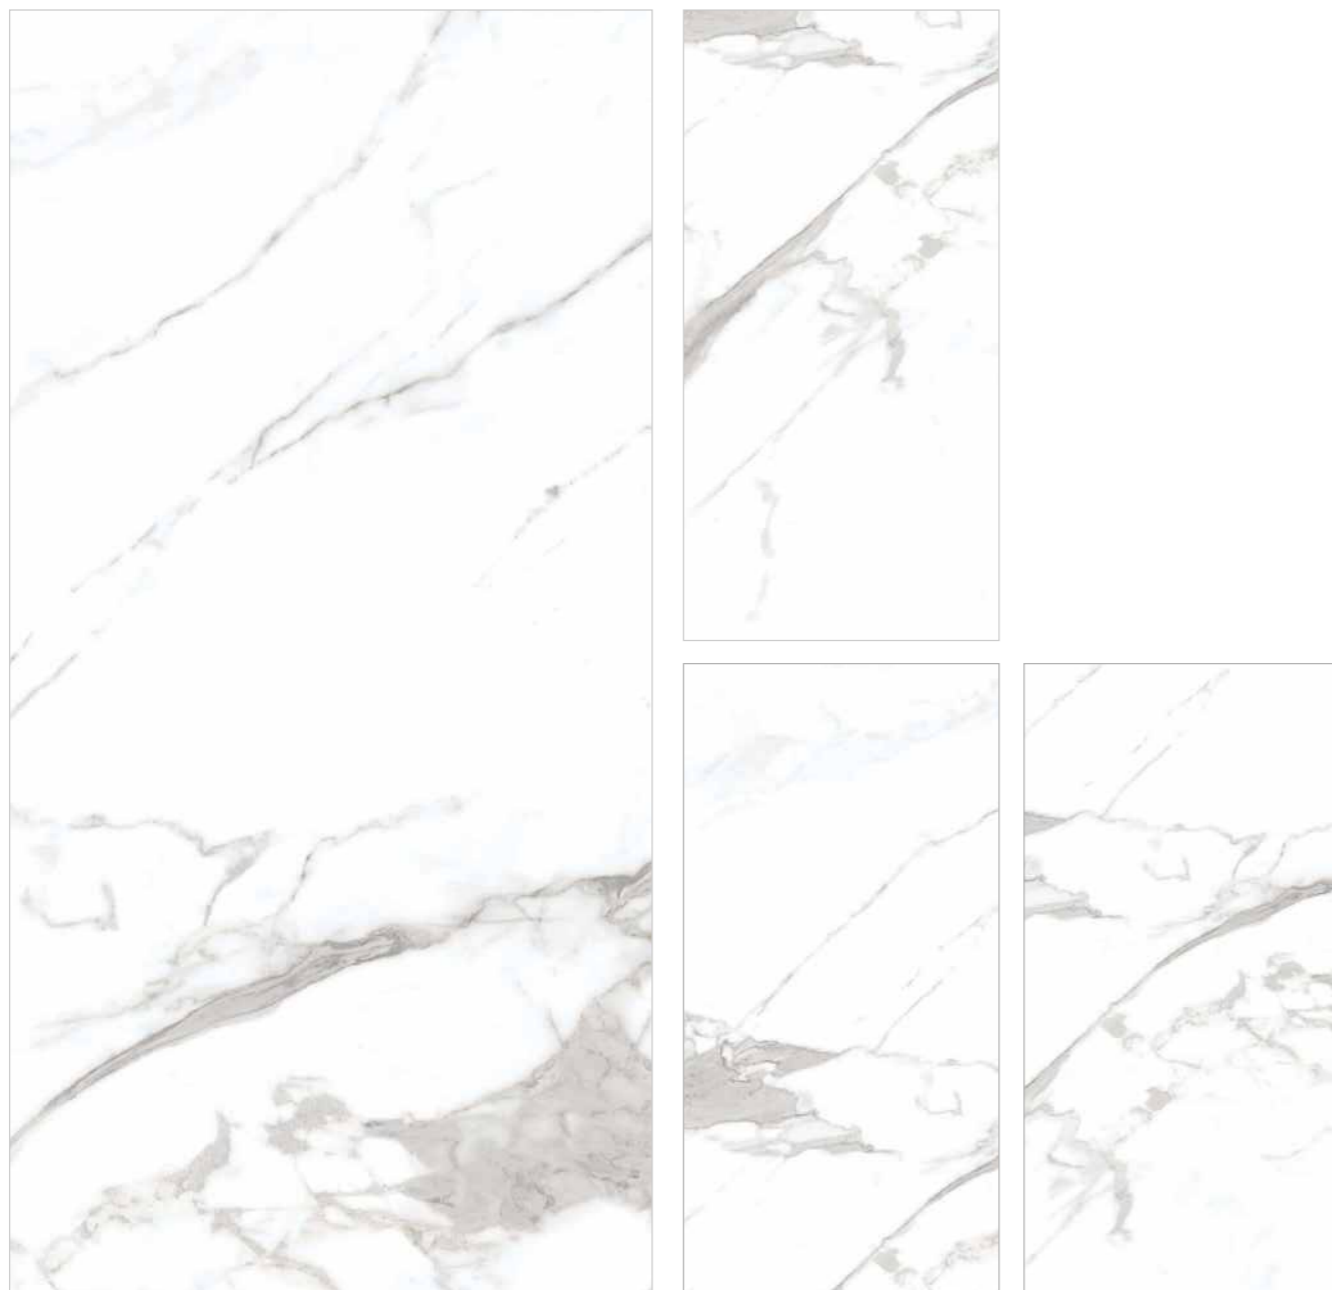

STAUARIO RAGA

Size : 600x1200mm
Finish : Polished Surface
Faces : 4 Randoms
Thickness : 9mm (Approx)

Technical Information :