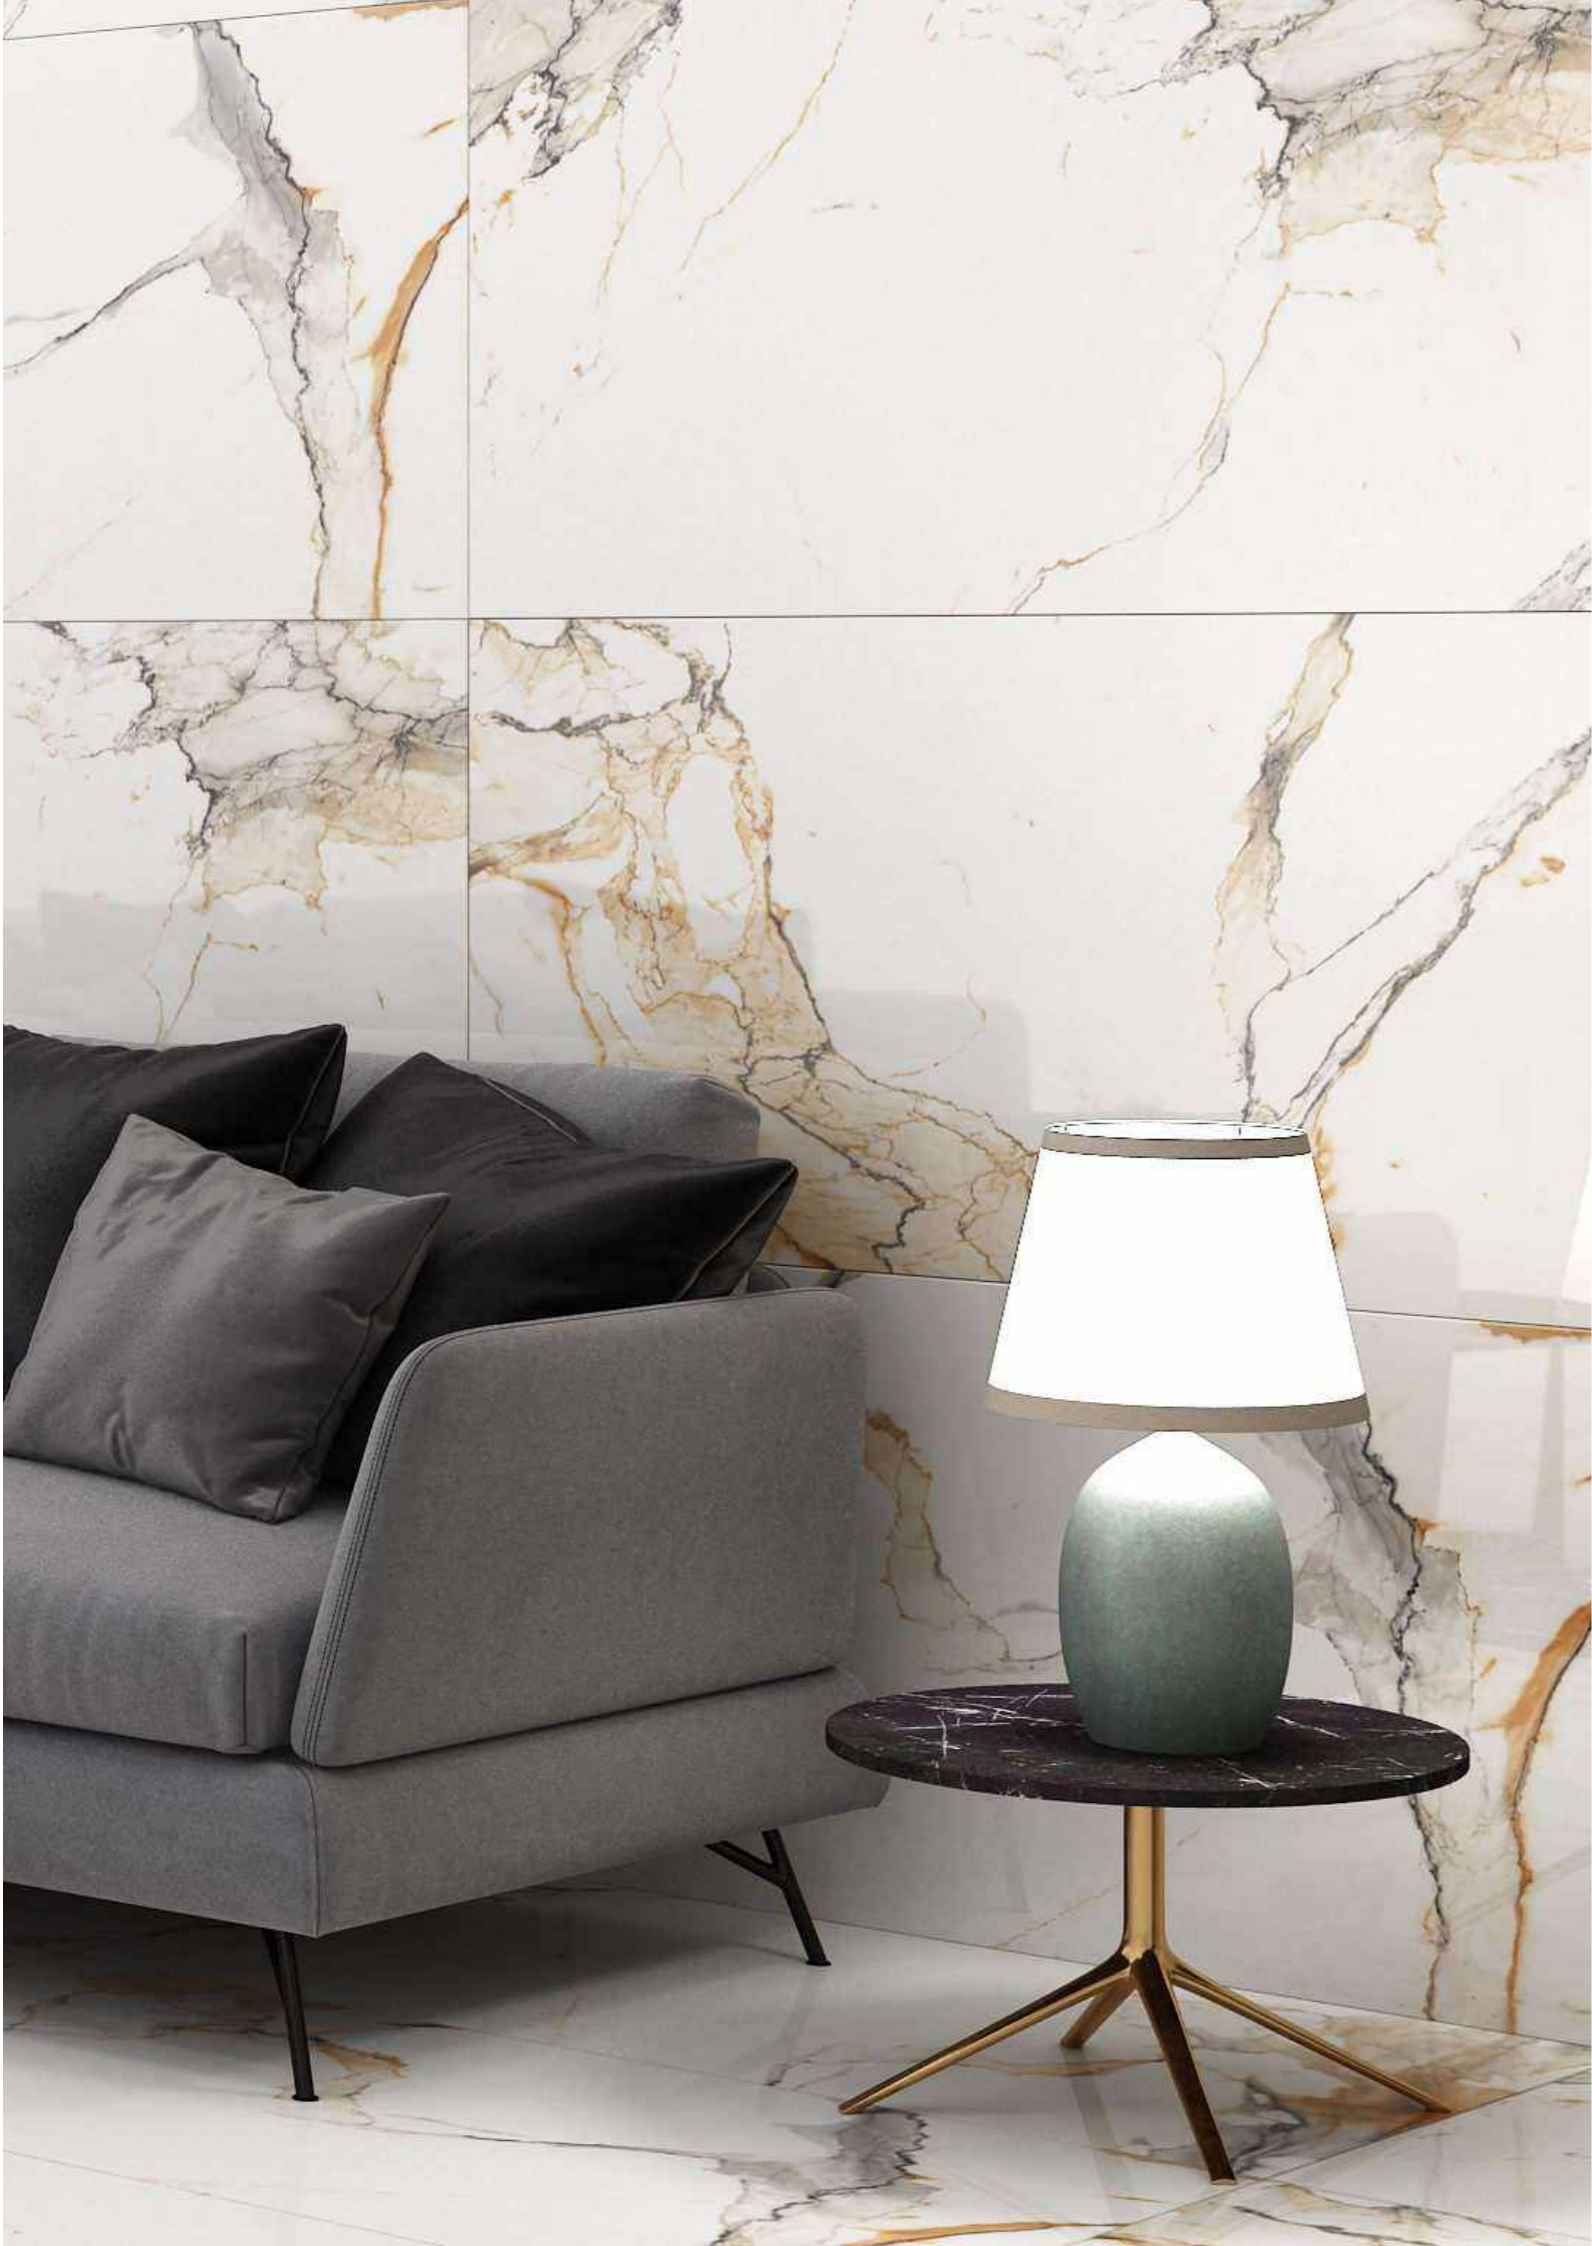

Technical Information :

CASTLE STATUARIO

Size : 600x1200mm
Finish : Polished Surface
Faces : 3 Randoms
Thickness : 9mm (Approx)

Technical Information :

CRAFT GOLD

Size : 600x1200mm
Finish : Polished Surface
Faces : 4 Randoms
Thickness : 9mm (Approx)