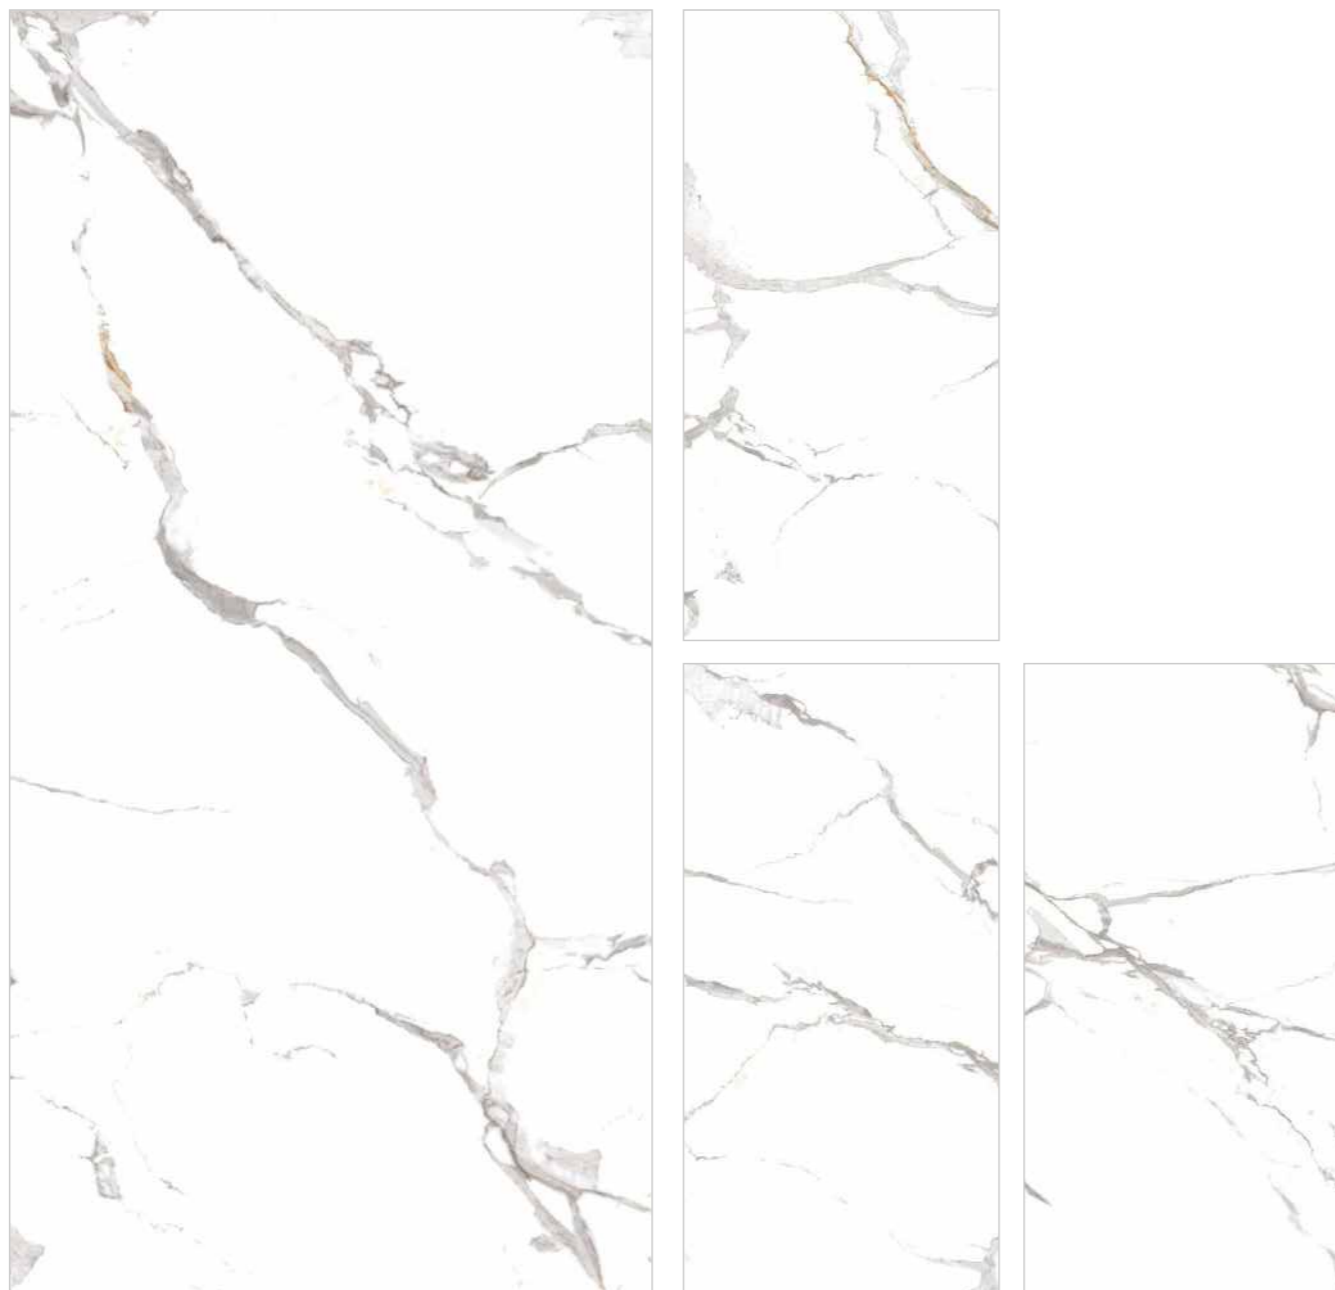

EXTREME STATUARIO

Size : 600x1200mm
Finish : Polished Surface
Faces : 4 Randoms
Thickness : 9mm (Approx)

Technical Information :