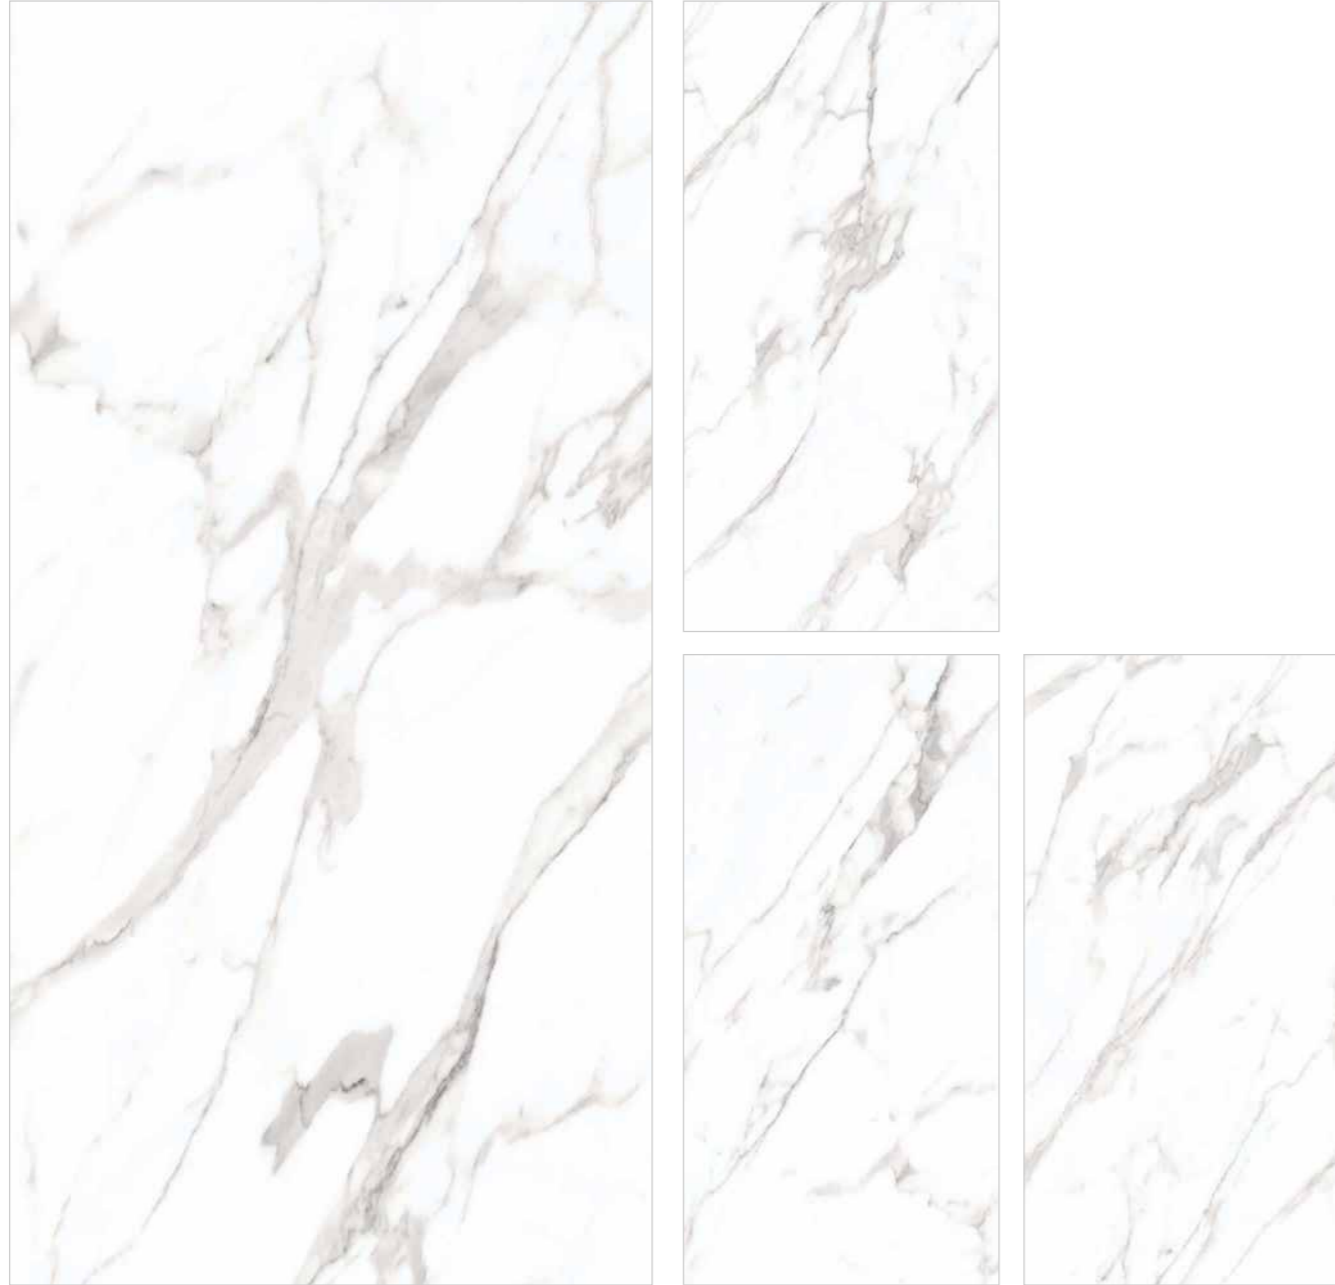

Technical Information :

STAUARIO ULTIMA

Size : 600x1200mm
Finish : Polished Surface
Faces : 4 Randoms
Thickness : 9mm (Approx)

Technical Information :

STAUARIO WAVE

Size : 600x1200mm
Finish : Polished Surface
Faces : 4 Randoms
Thickness : 9mm (Approx)