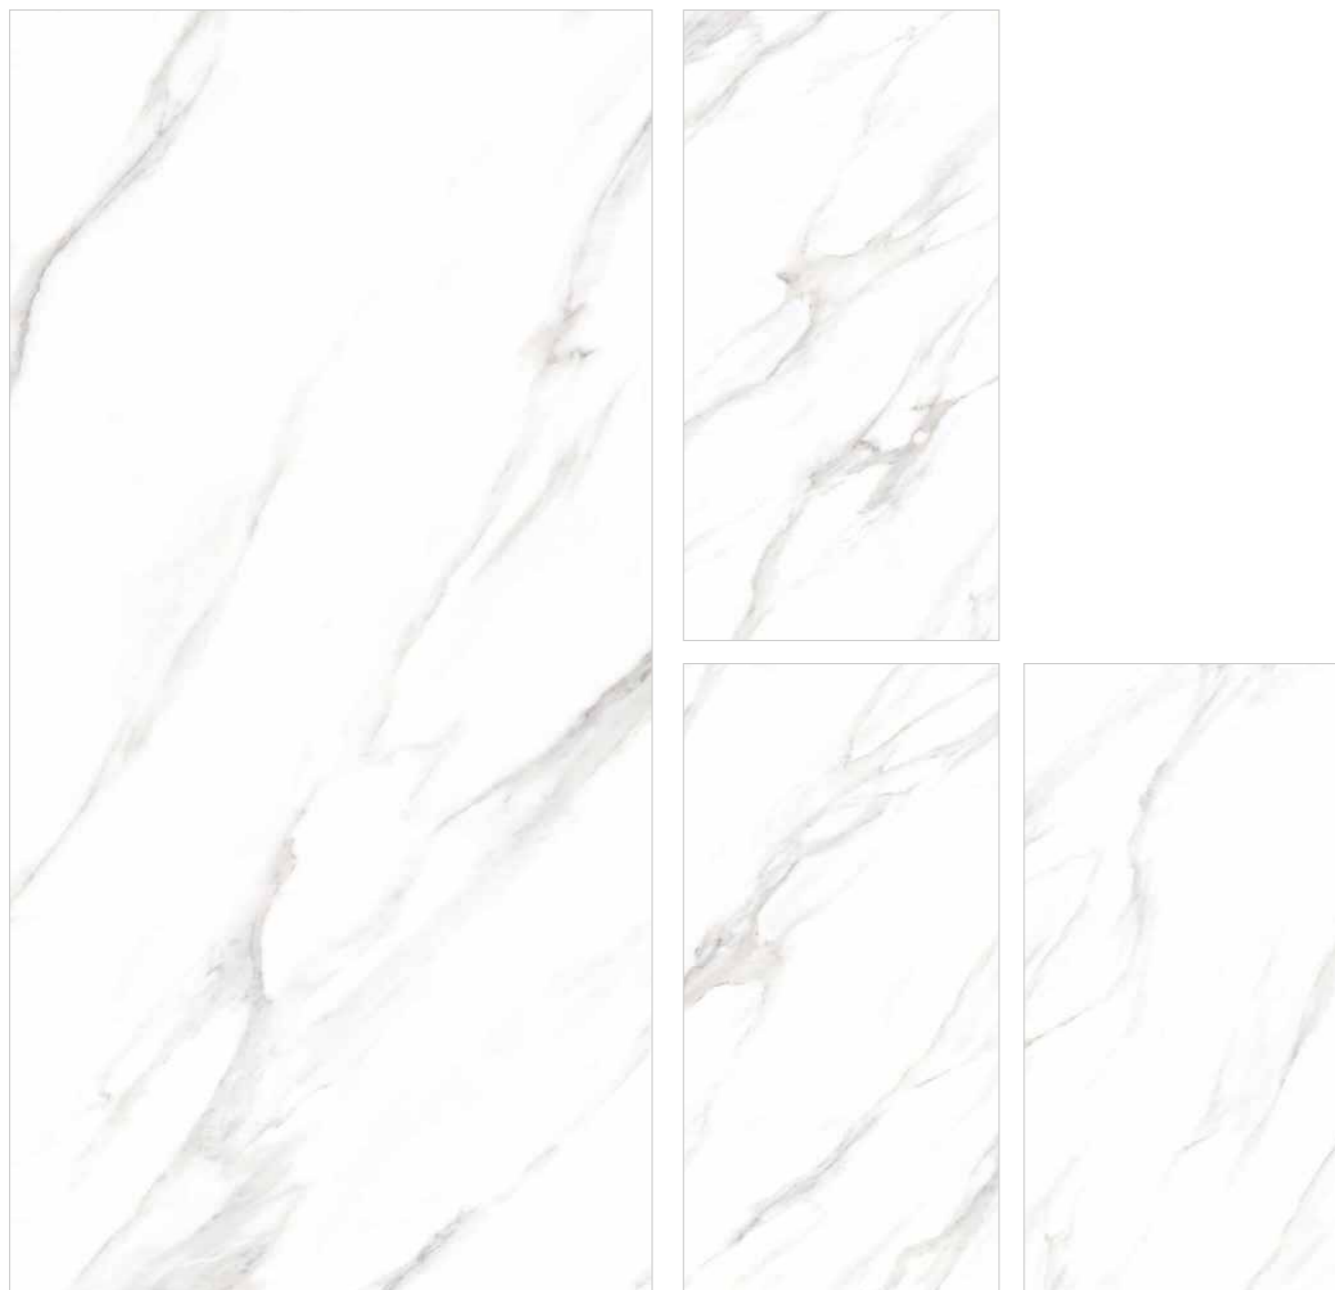

SUPRIM WHITE

Size : 600x1200mm
Finish : Polished Surface
Faces : 4 Randoms
Thickness : 9mm (Approx)

Technical Information :