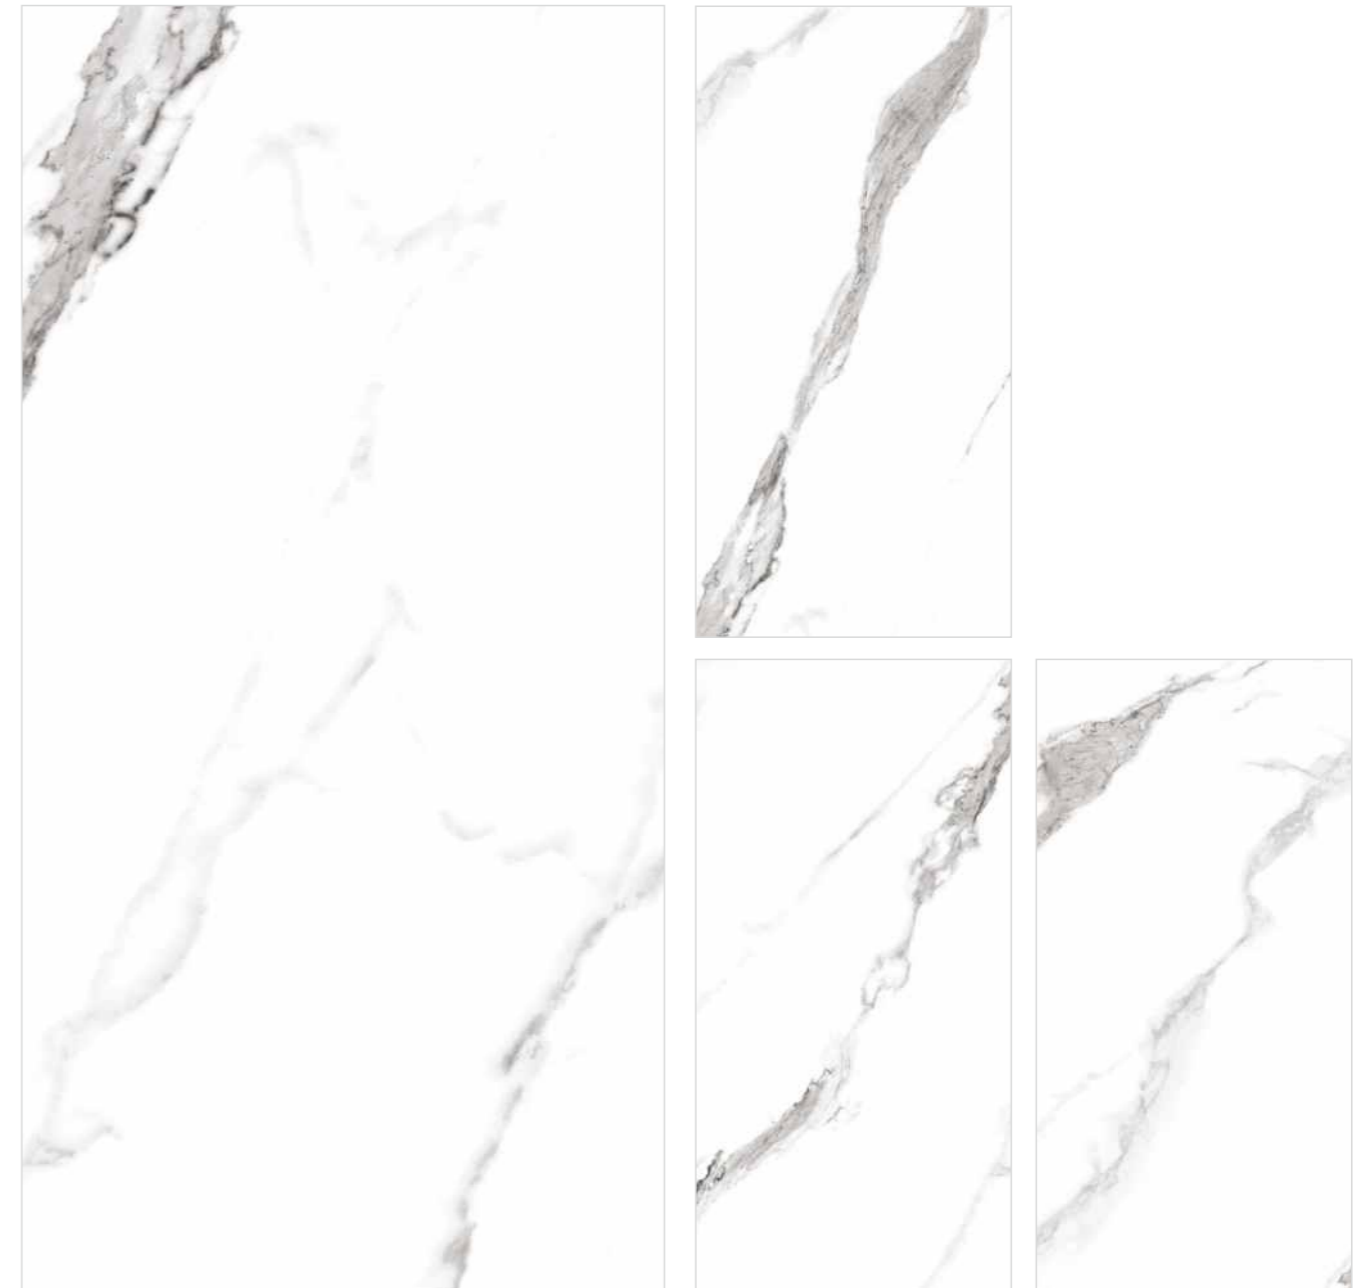

ONTARIO WHITE

Size : 600x1200mm
Finish : Polished Surface
Faces : 4 Randoms
Thickness : 9mm (Approx)

Technical Information :