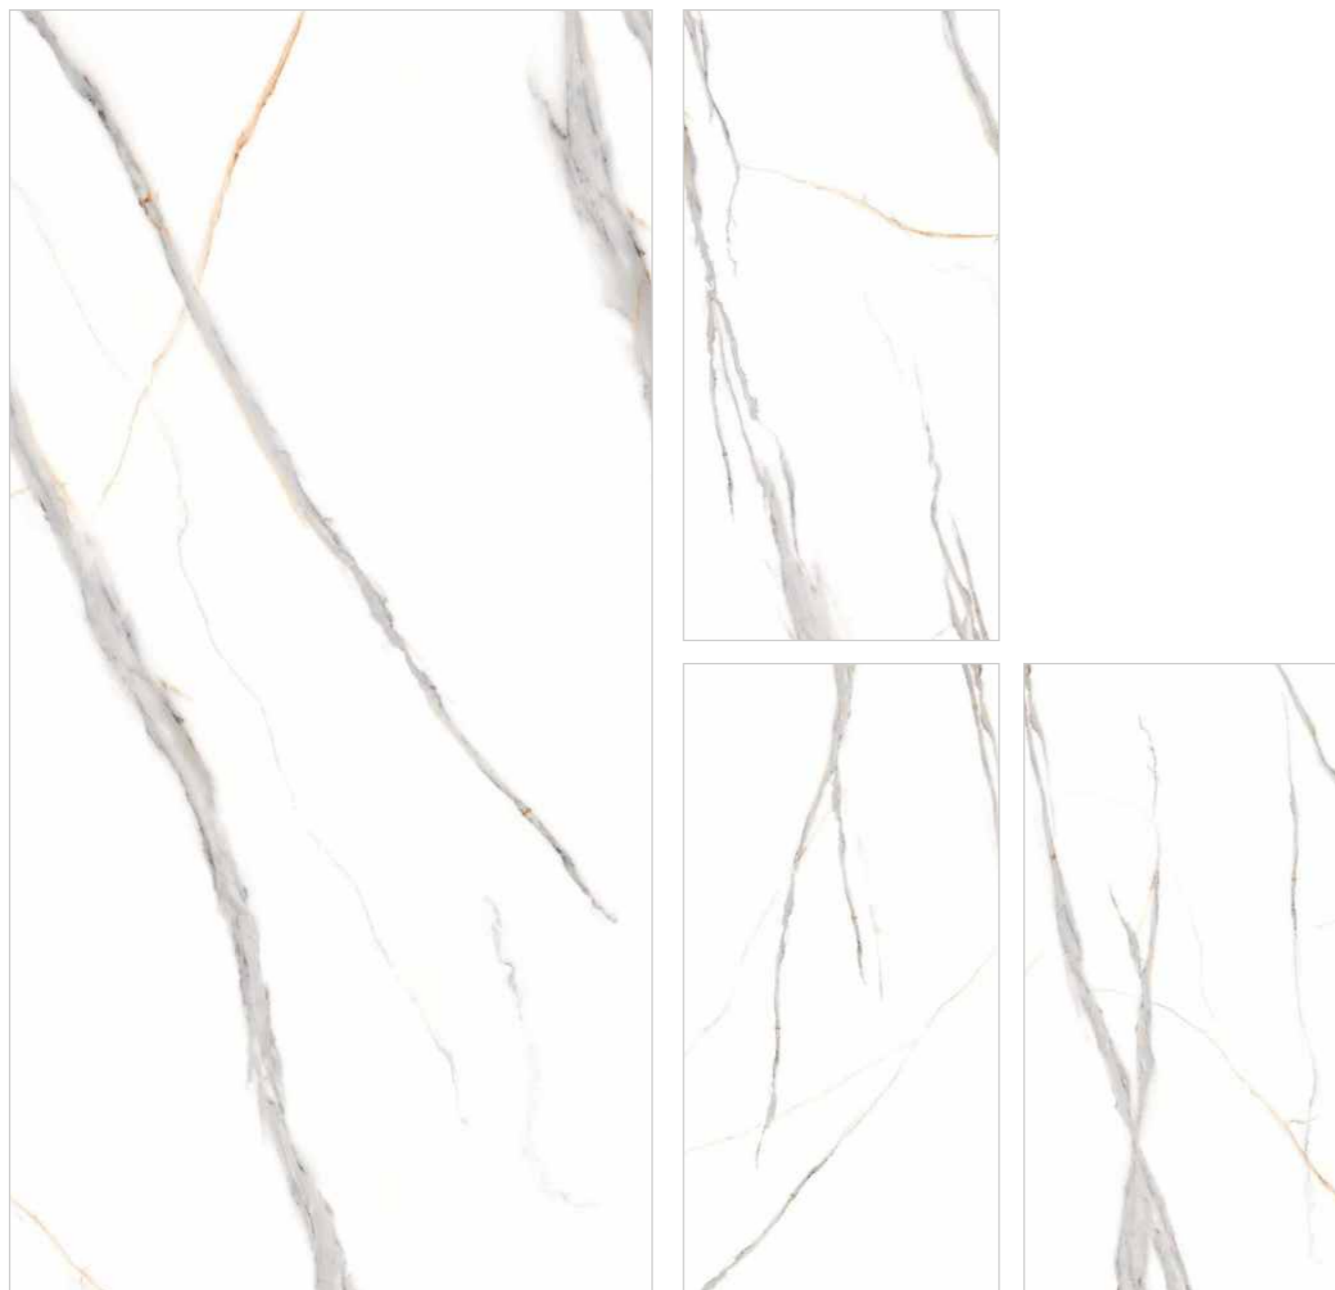

CARLOS CARARA

Size : 600x1200mm
Finish : Polished Surface
Faces : 4 Randoms
Thickness : 9mm (Approx)

Technical Information :