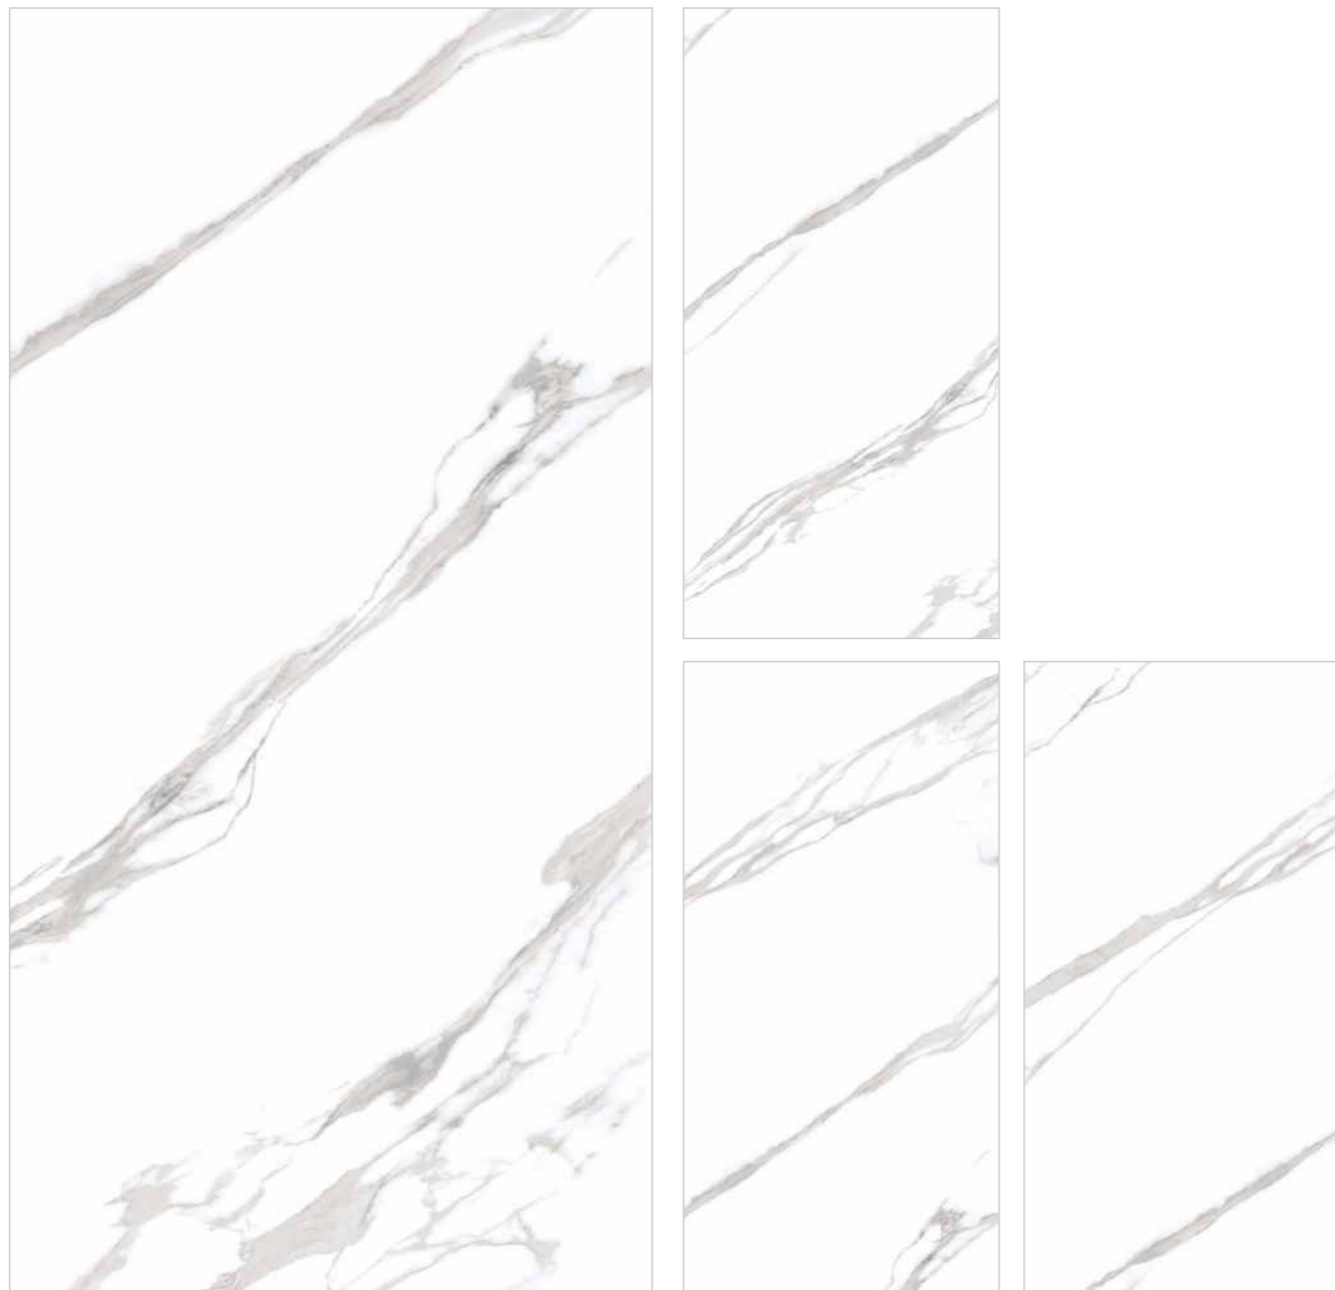

Technical Information :

LINER WHITE

Size : 600x1200mm
Finish : Polished Surface
Faces : 4 Randoms
Thickness : 9mm (Approx)

Technical Information :

Minorca White

Size : 600x1200mm
Finish : Polished Surface
Faces : 4 Randoms
Thickness : 9mm (Approx)