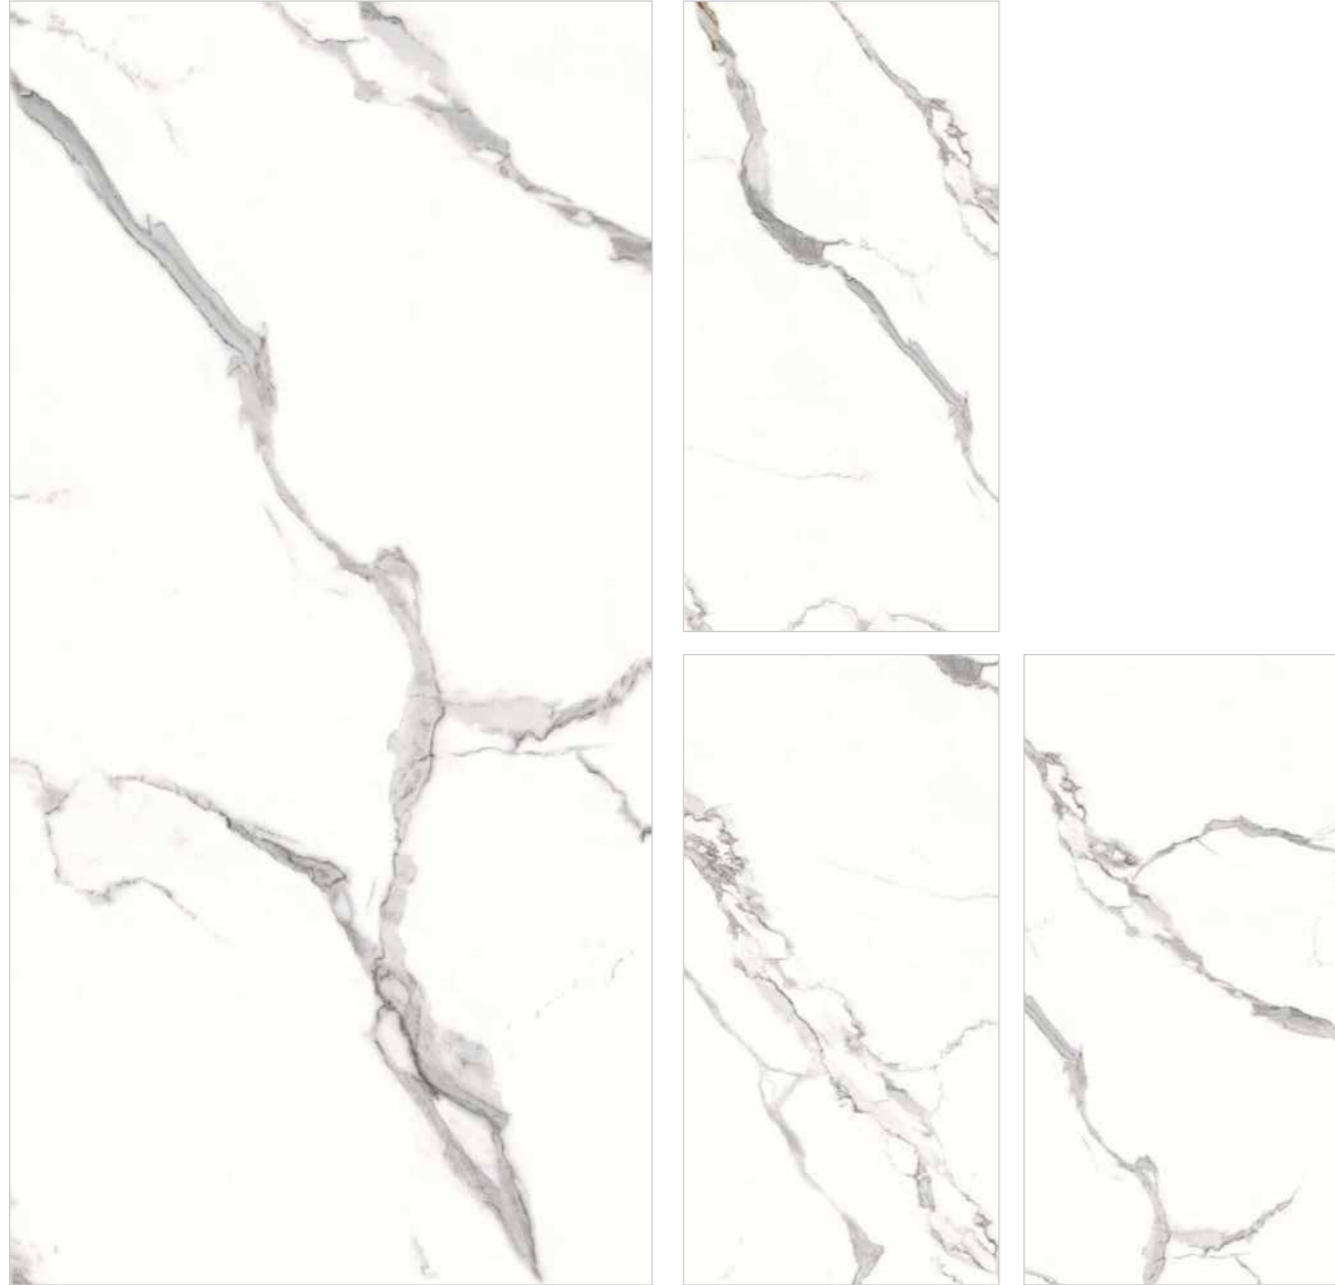

VICTORIA WHITE

Size : 600x1200mm
Finish : Polished Surface
Faces : 4 Randoms
Thickness : 9mm (Approx)

Technical Information :