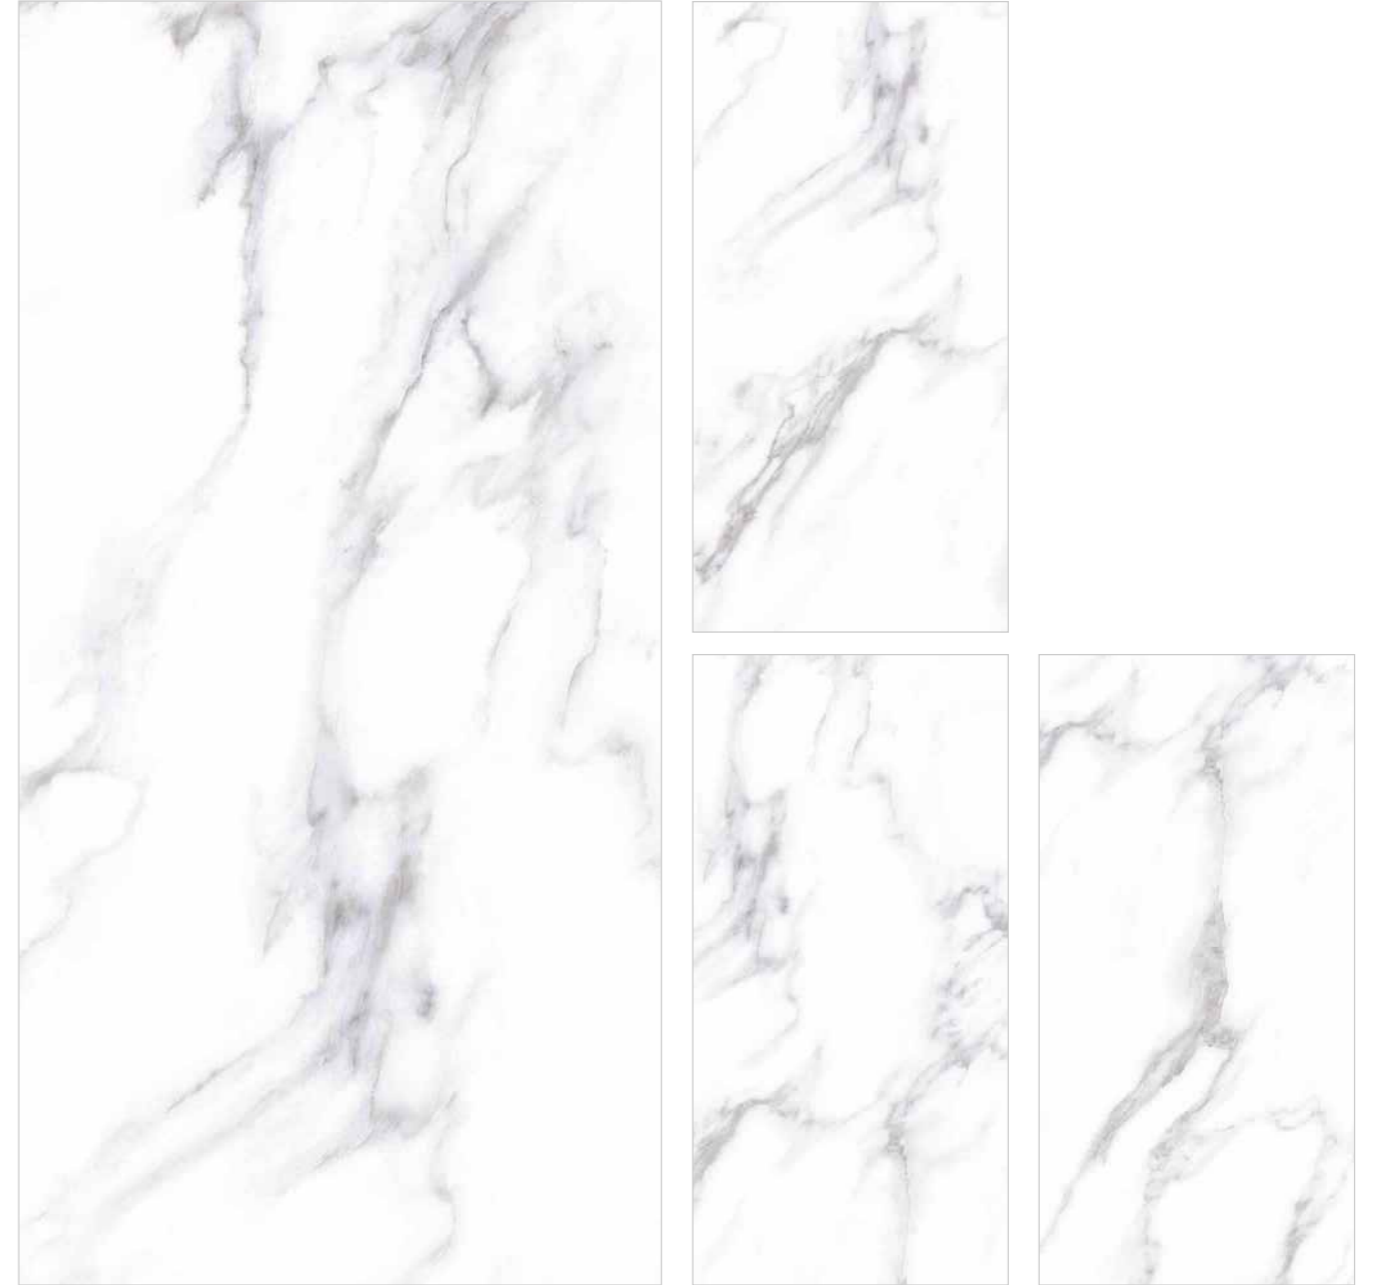

Technical Information :

SELVA WHITE

Size : 600x1200mm
Finish : Polished Surface
Faces : 4 Randoms
Thickness : 9mm (Approx)

Technical Information :

SILVER SHINE

Size : 600x1200mm
Finish : Polished Surface
Faces : 4 Randoms
Thickness : 9mm (Approx)