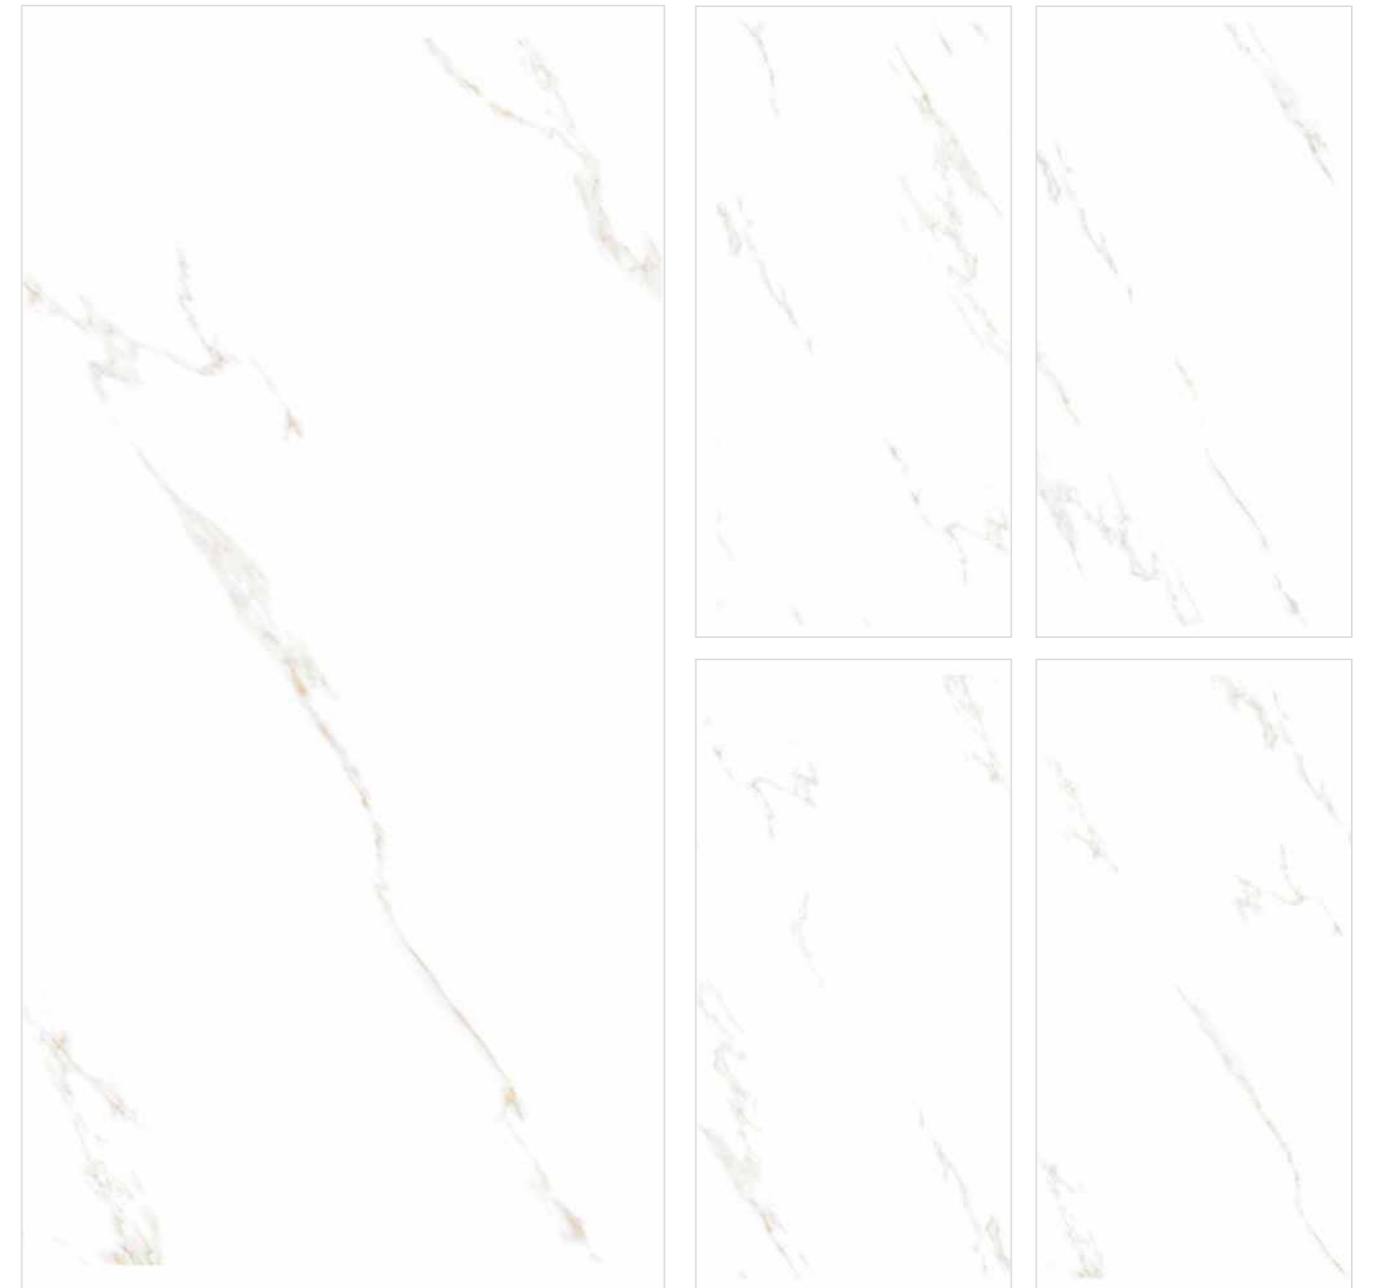

AFIL WHITE

Size : 600x1200mm
Finish : Polished Surface
Faces : 5 Randoms
Thickness : 9mm (Approx)

Technical Information :