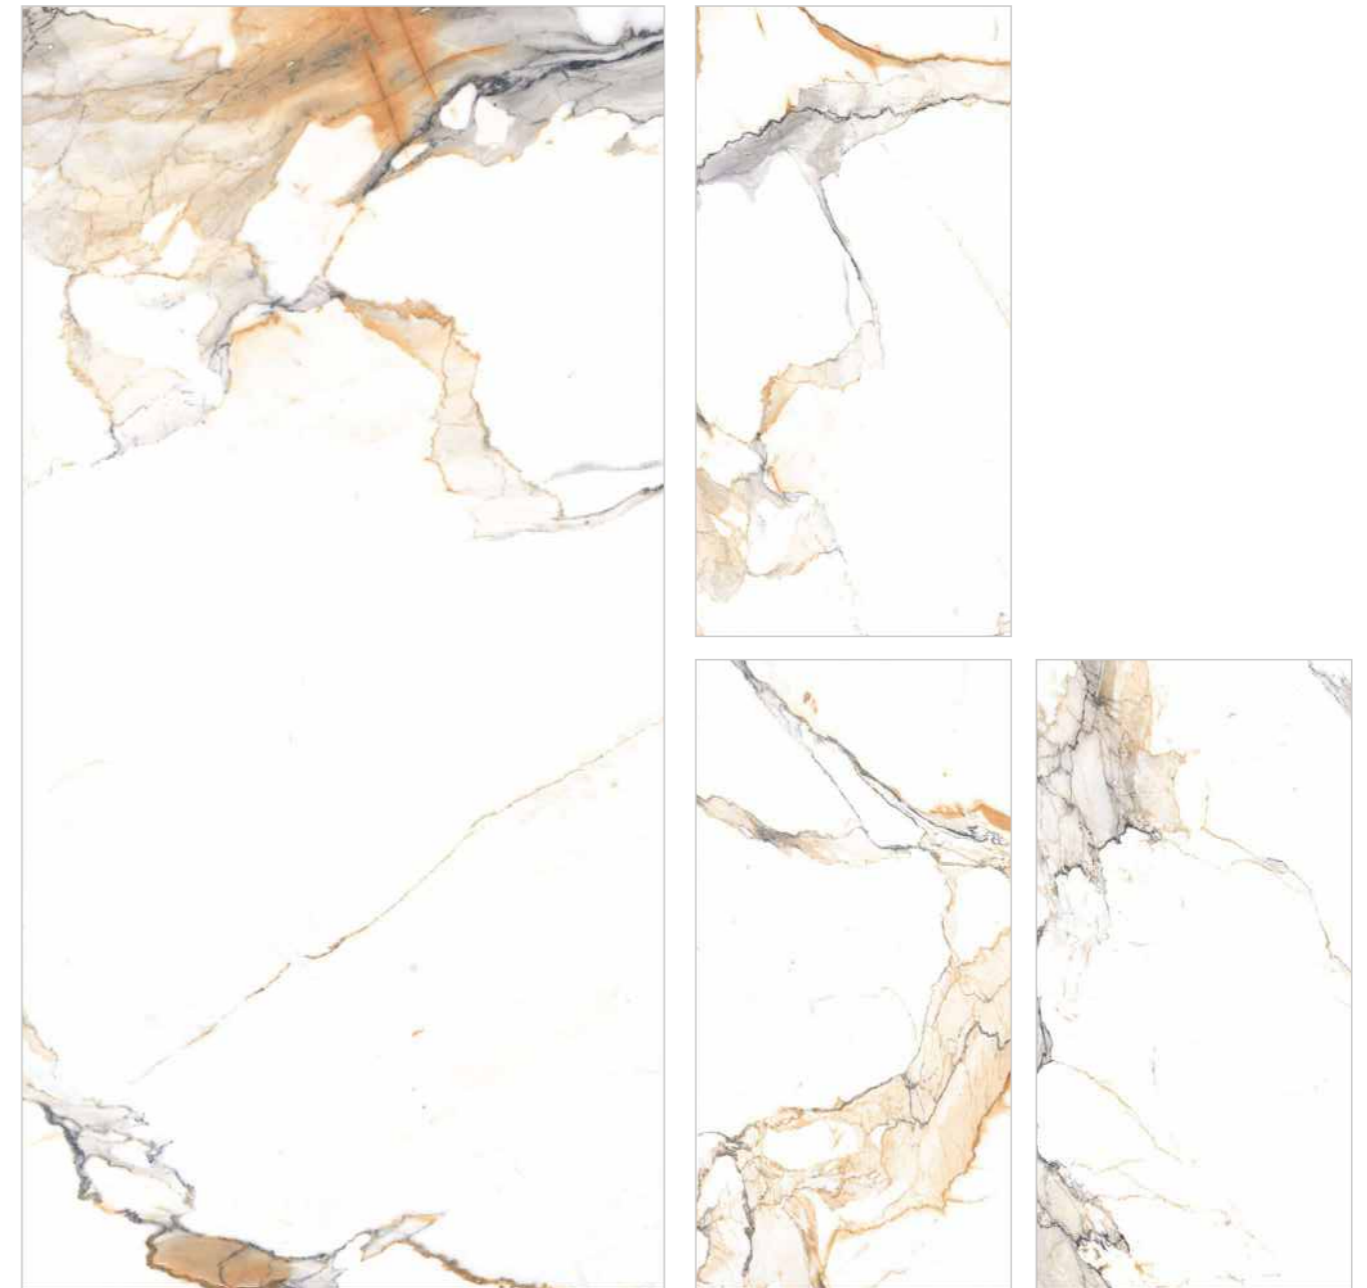

CRAFT GOLD

Size : 600x1200mm
Finish : Polished Surface
Faces : 4 Randoms
Thickness : 9mm (Approx)

Technical Information :