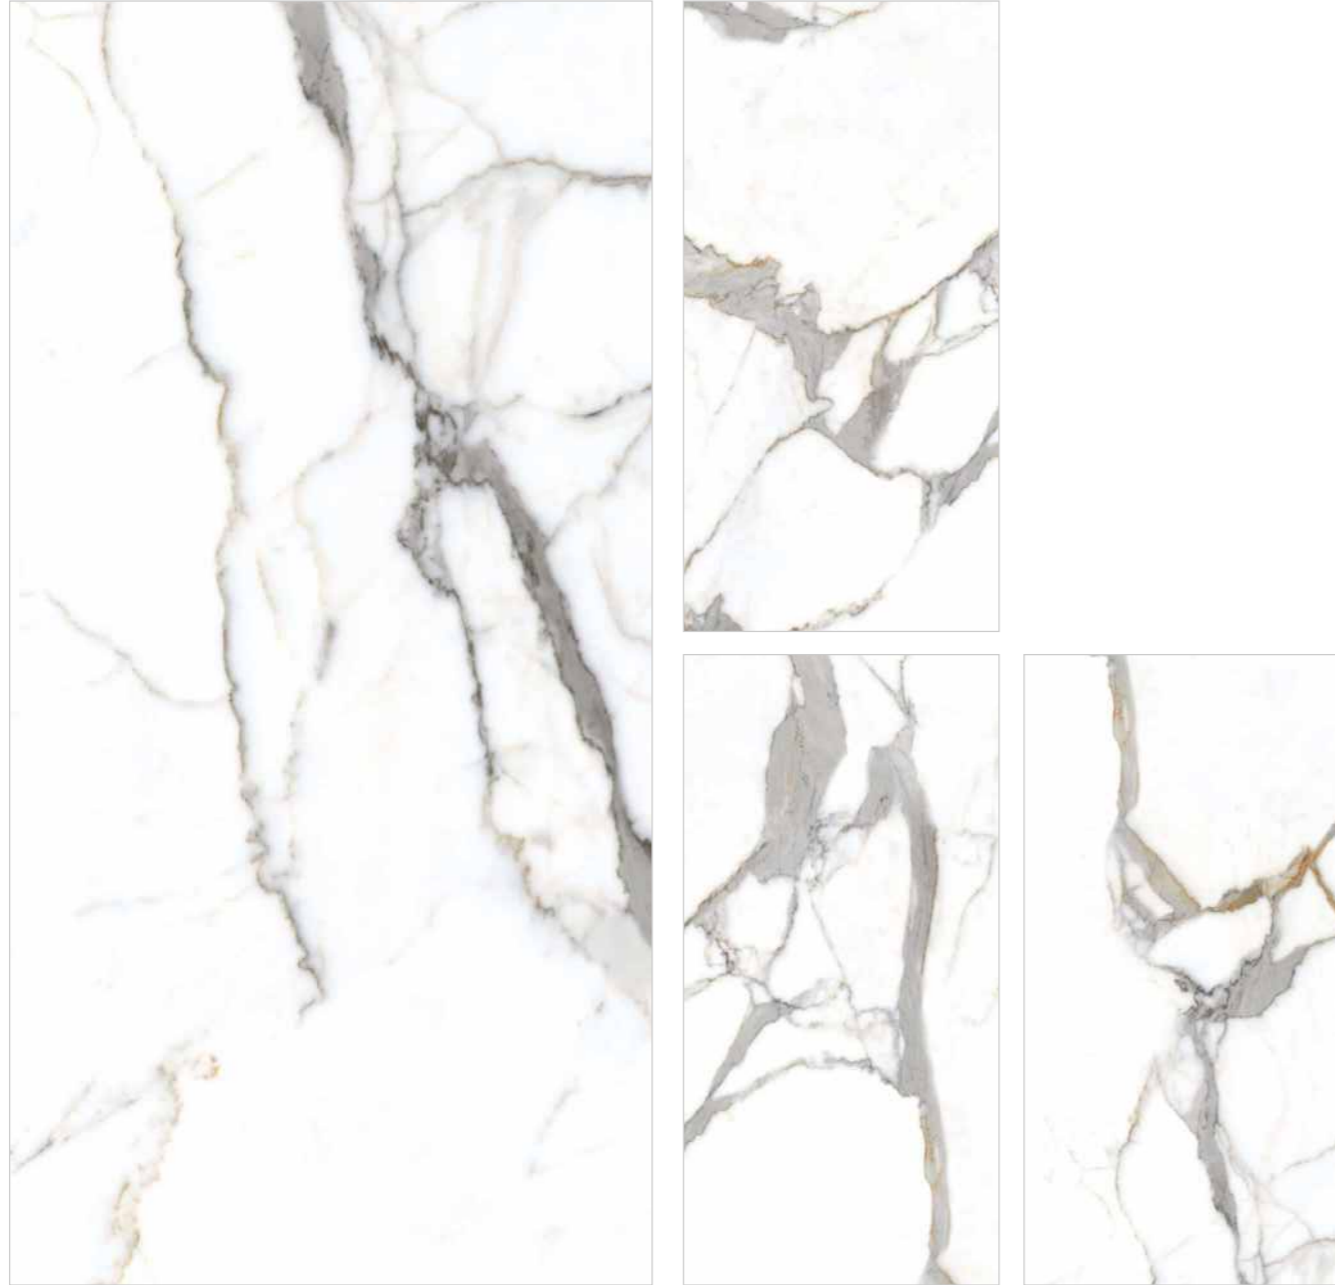

SELVA WHITE

Size : 600x1200mm
Finish : Polished Surface
Faces : 4 Randoms
Thickness : 9mm (Approx)

Technical Information :