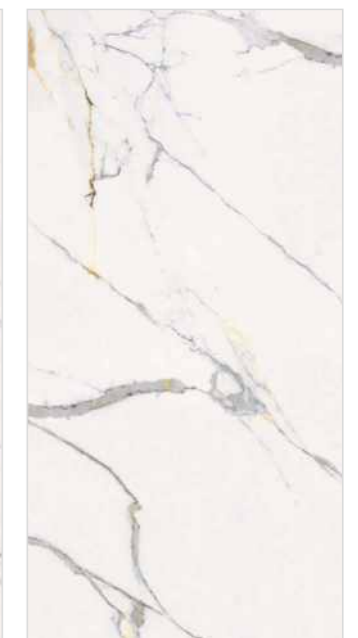

Technical Information :

ESTILO WHITE

Size : 600x1200mm
Finish : Polished Surface
Faces : 6 Randoms
Thickness : 9mm (Approx)

Technical Information :

APOLLO STATUARIO

Size : 600x1200mm
Finish : Polished Surface
Faces : 6 Randoms
Thickness : 9mm (Approx)