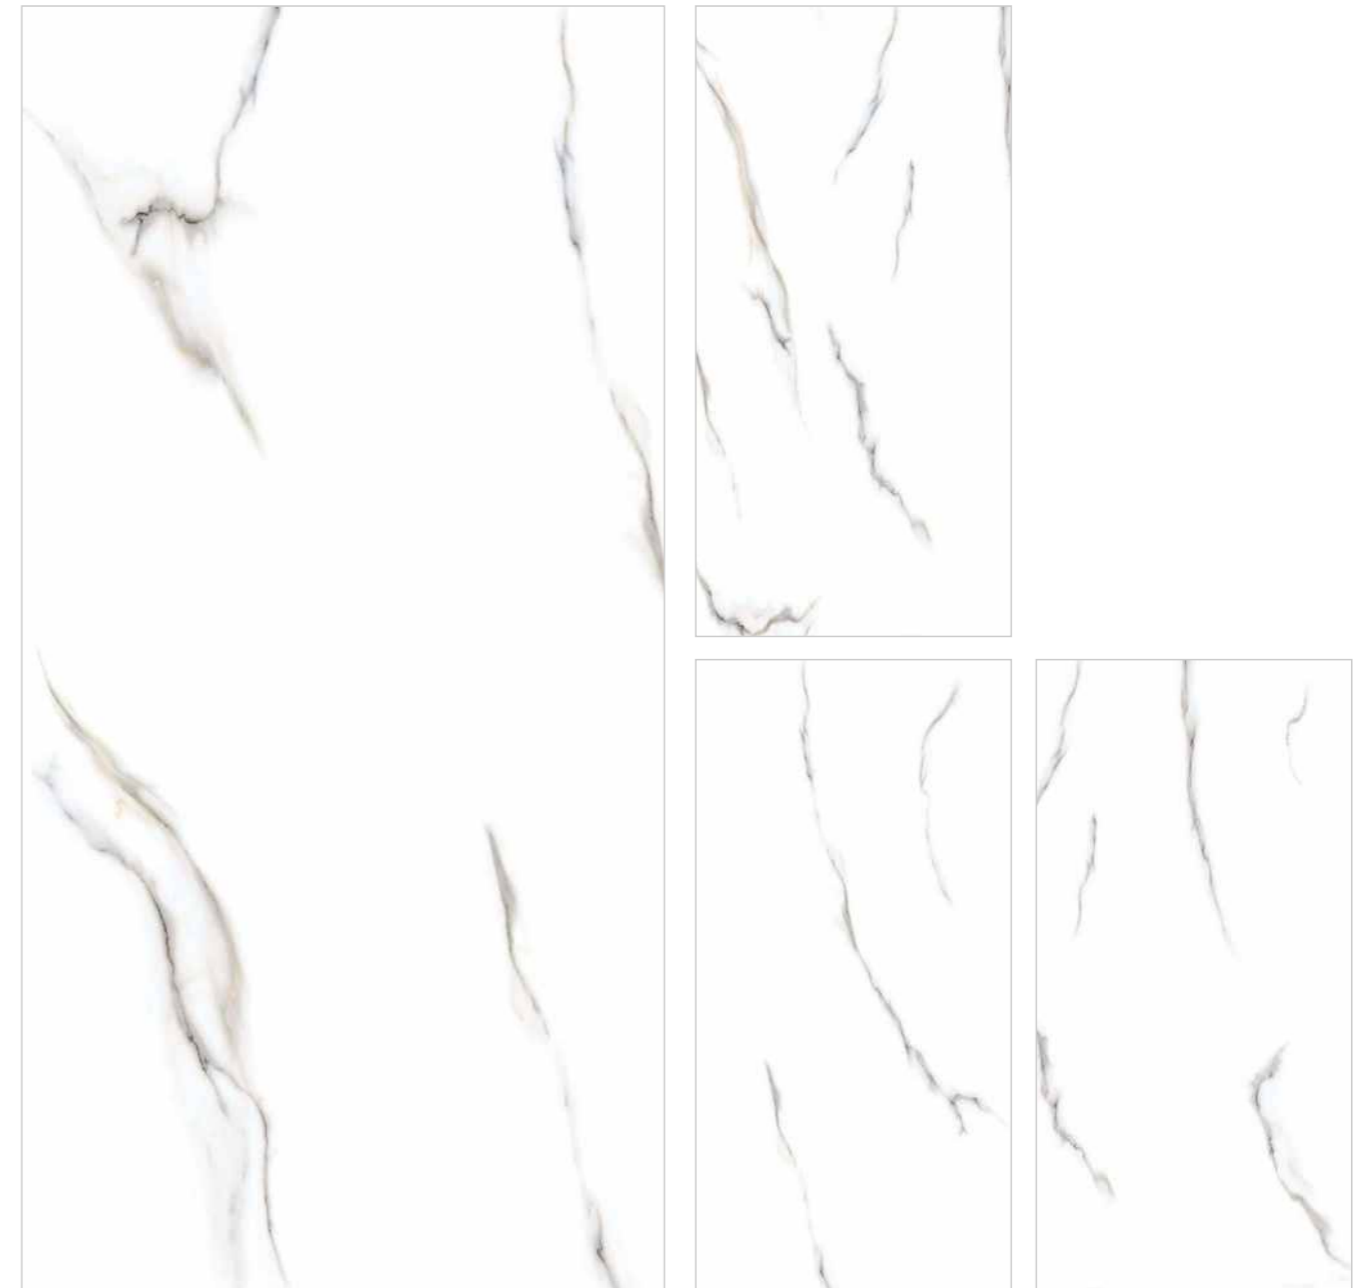

EDEN SATUARIO

Size : 600x1200mm
Finish : Polished Surface
Faces : 4 Randoms
Thickness : 9mm (Approx)

Technical Information :