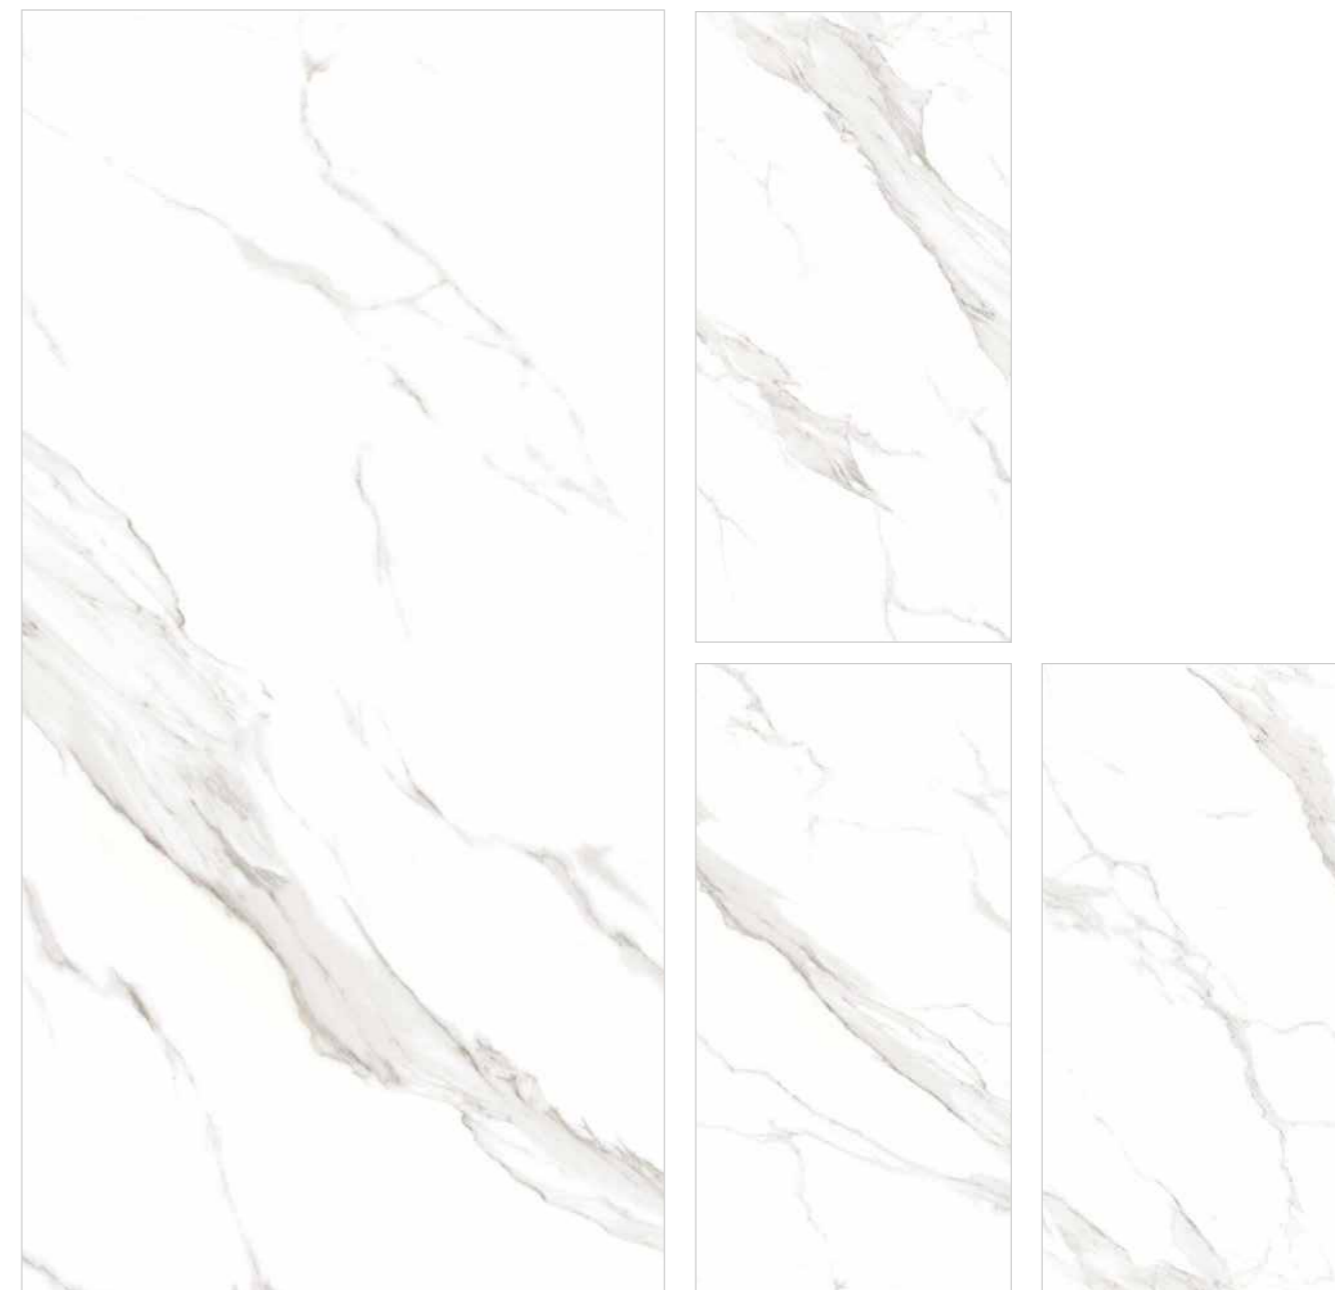

STAUARIO TESTO

Size : 600x1200mm
Finish : Polished Surface
Faces : 4 Randoms
Thickness : 9mm (Approx)

Technical Information :