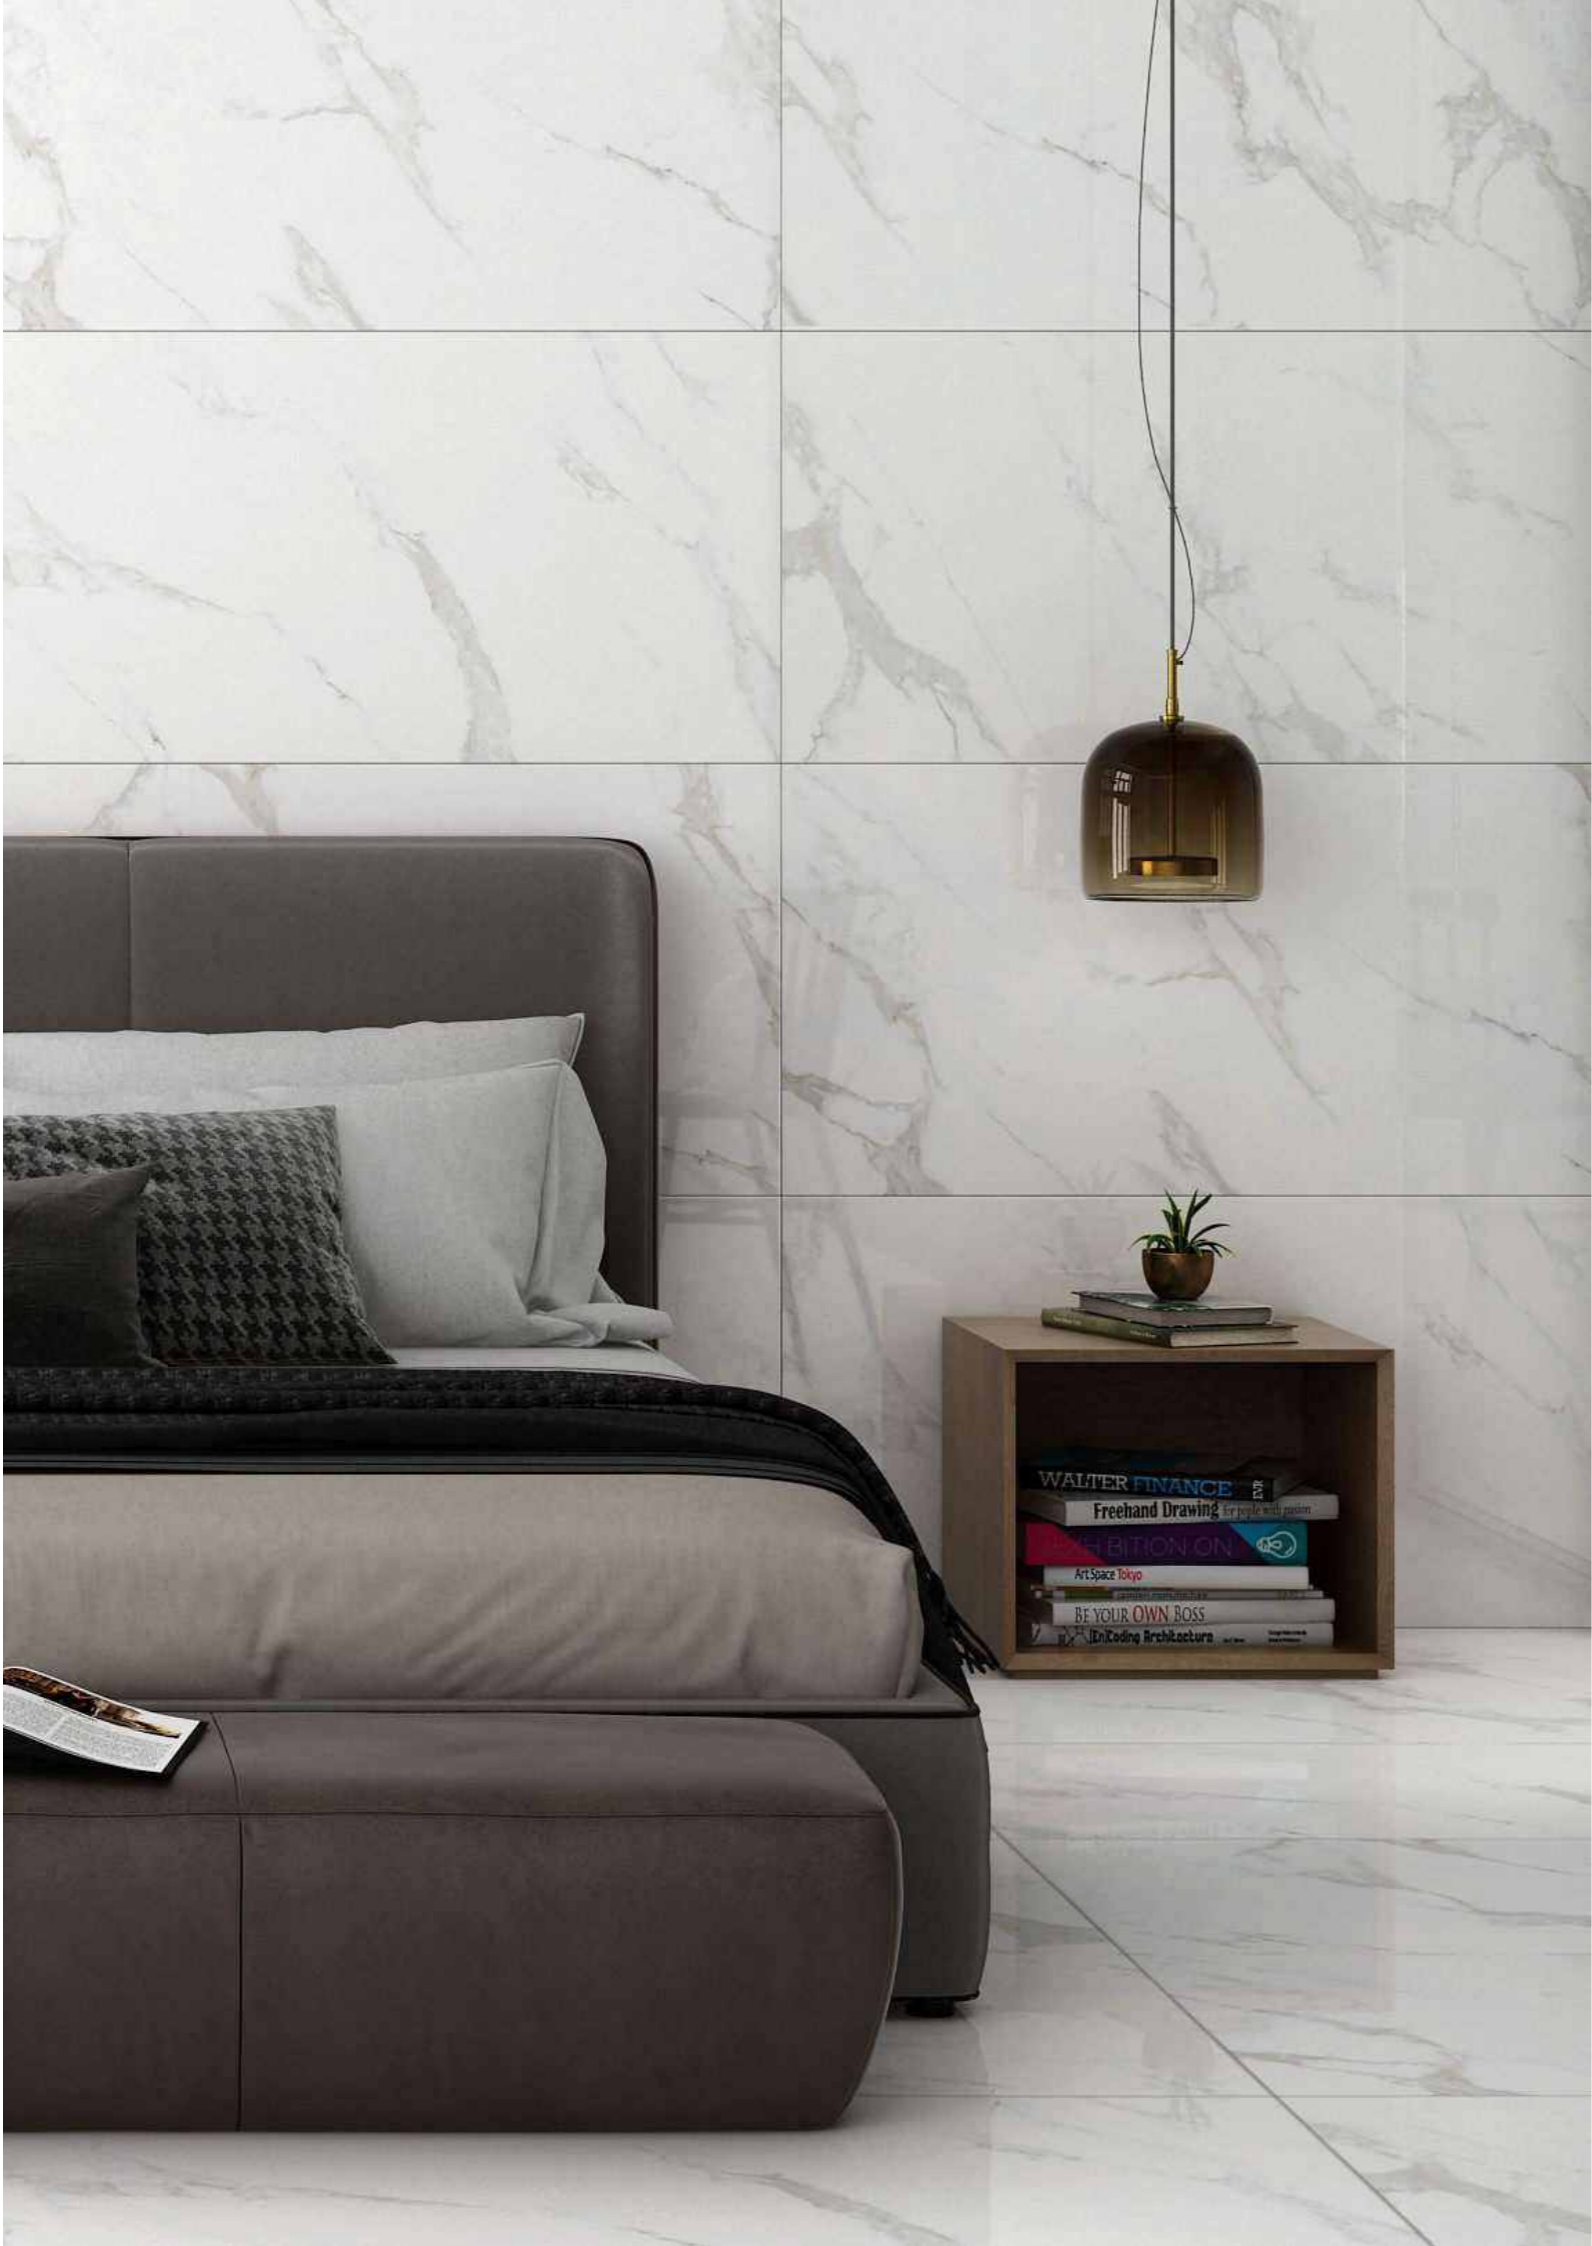

CARRA GREY

Size : 600x1200mm
Finish : Polished Surface
Faces : 6 Randoms
Thickness : 9mm (Approx)

Technical Information :