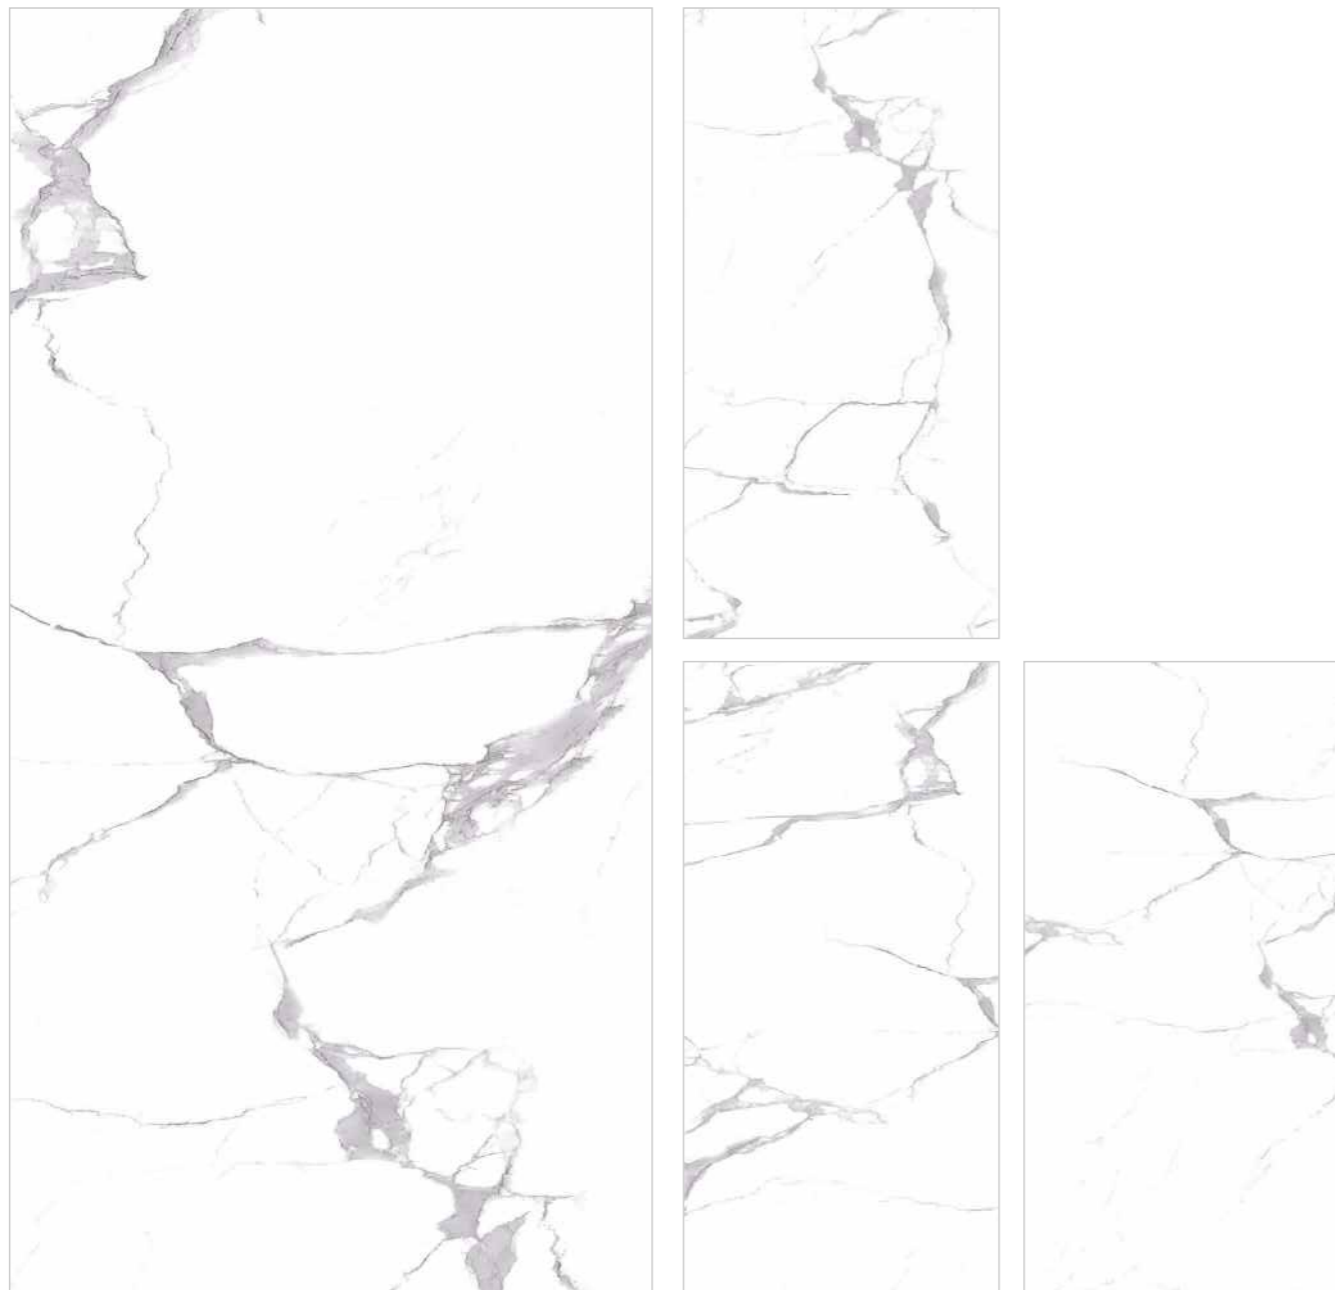

GREEK STATUARIO

Size : 600x1200mm
Finish : Polished Surface
Faces : 4 Randoms
Thickness : 9mm (Approx)

Technical Information :