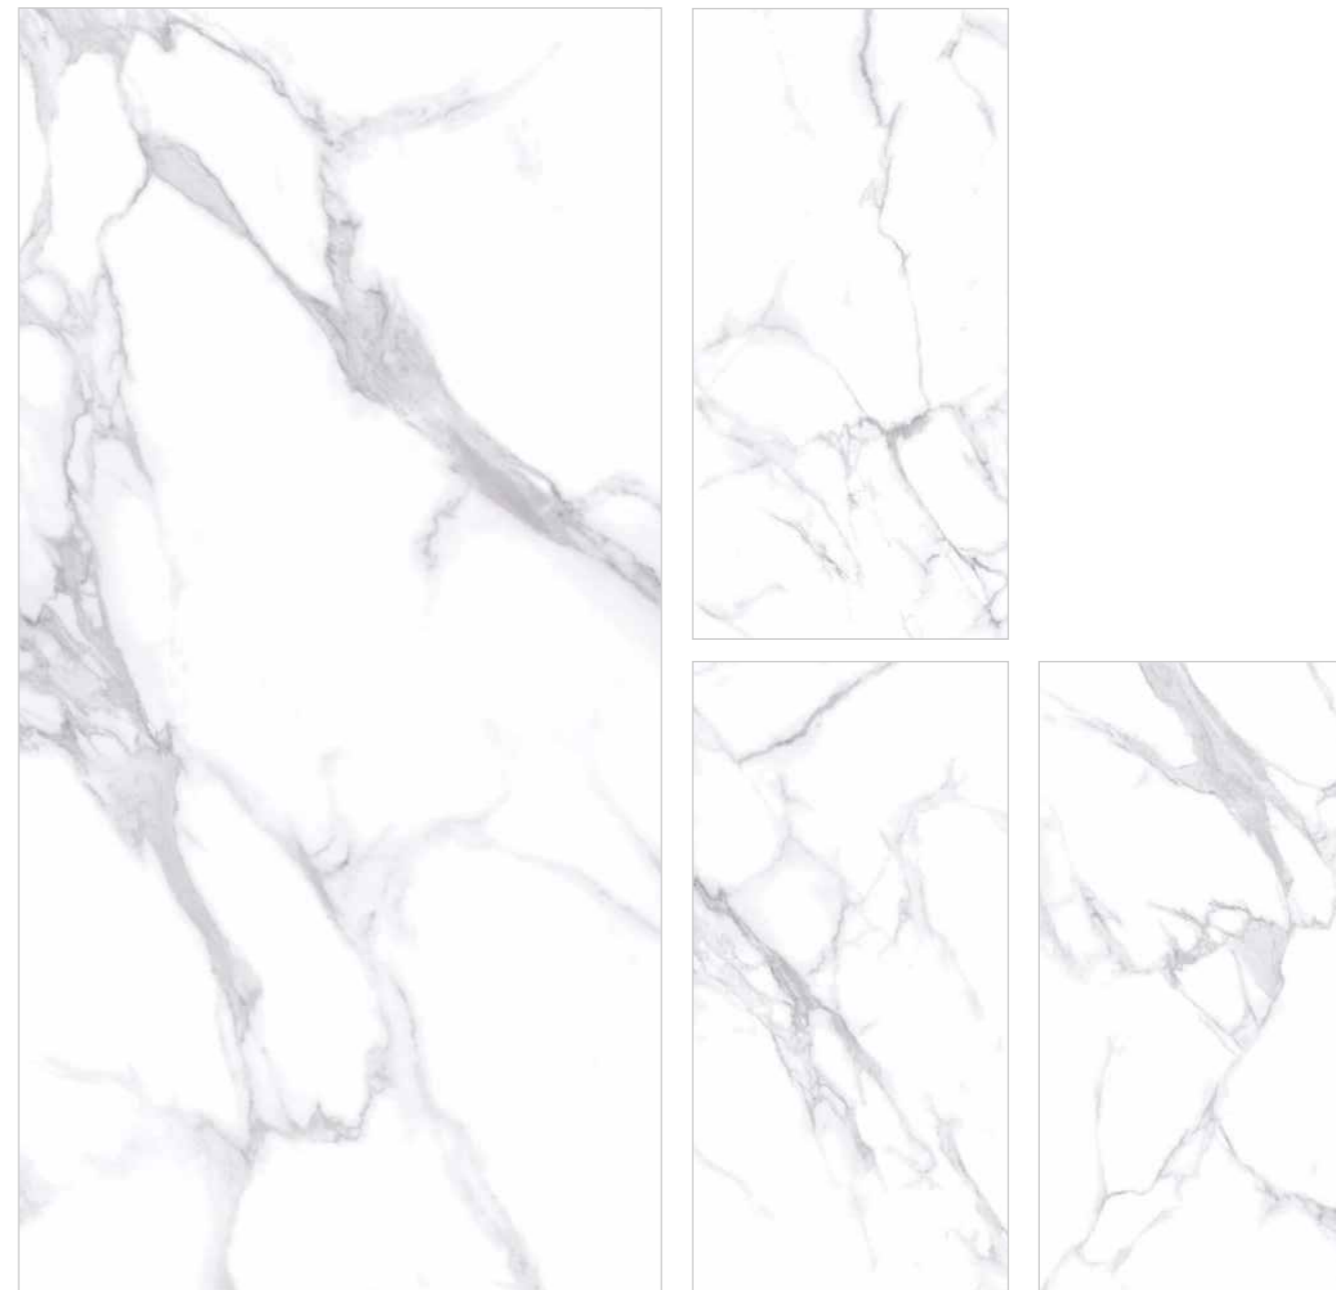

HIMALAYA WHITE

Size : 600x1200mm
Finish : Polished Surface
Faces : 4 Randoms
Thickness : 9mm (Approx)

Technical Information :