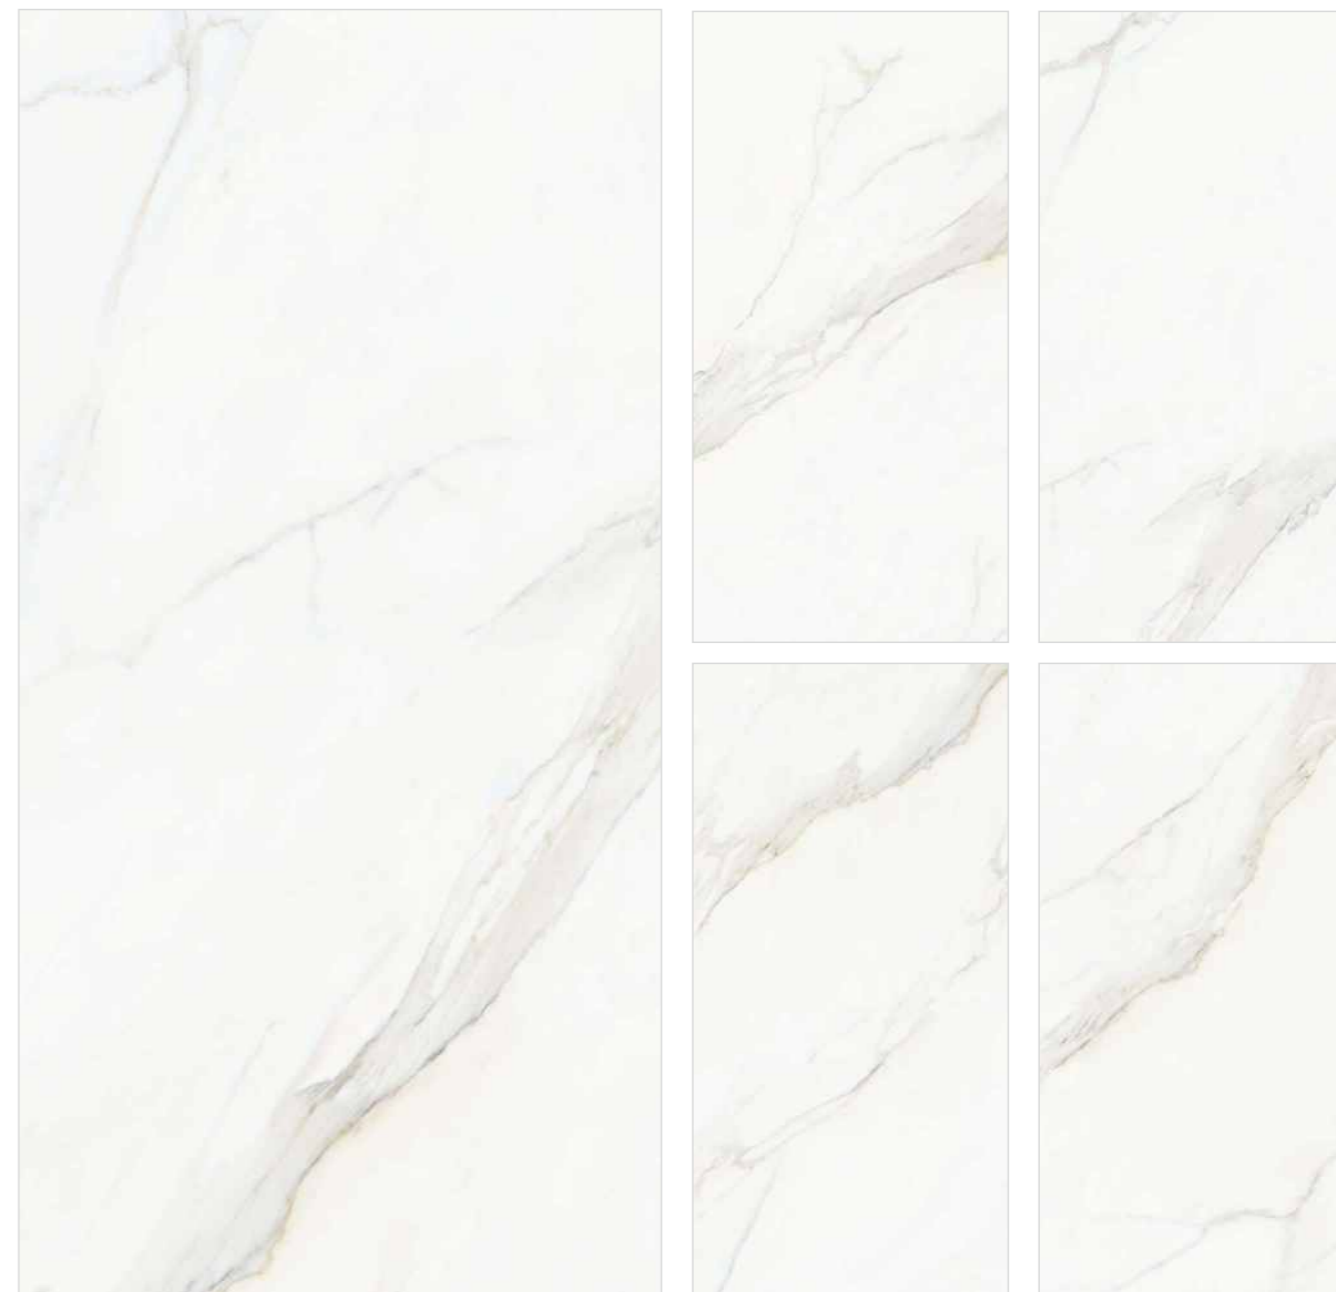

TOKYO WHITE

Size : 600x1200mm
Finish : Polished Surface
Faces : 6 Randoms
Thickness : 9mm (Approx)

Technical Information :