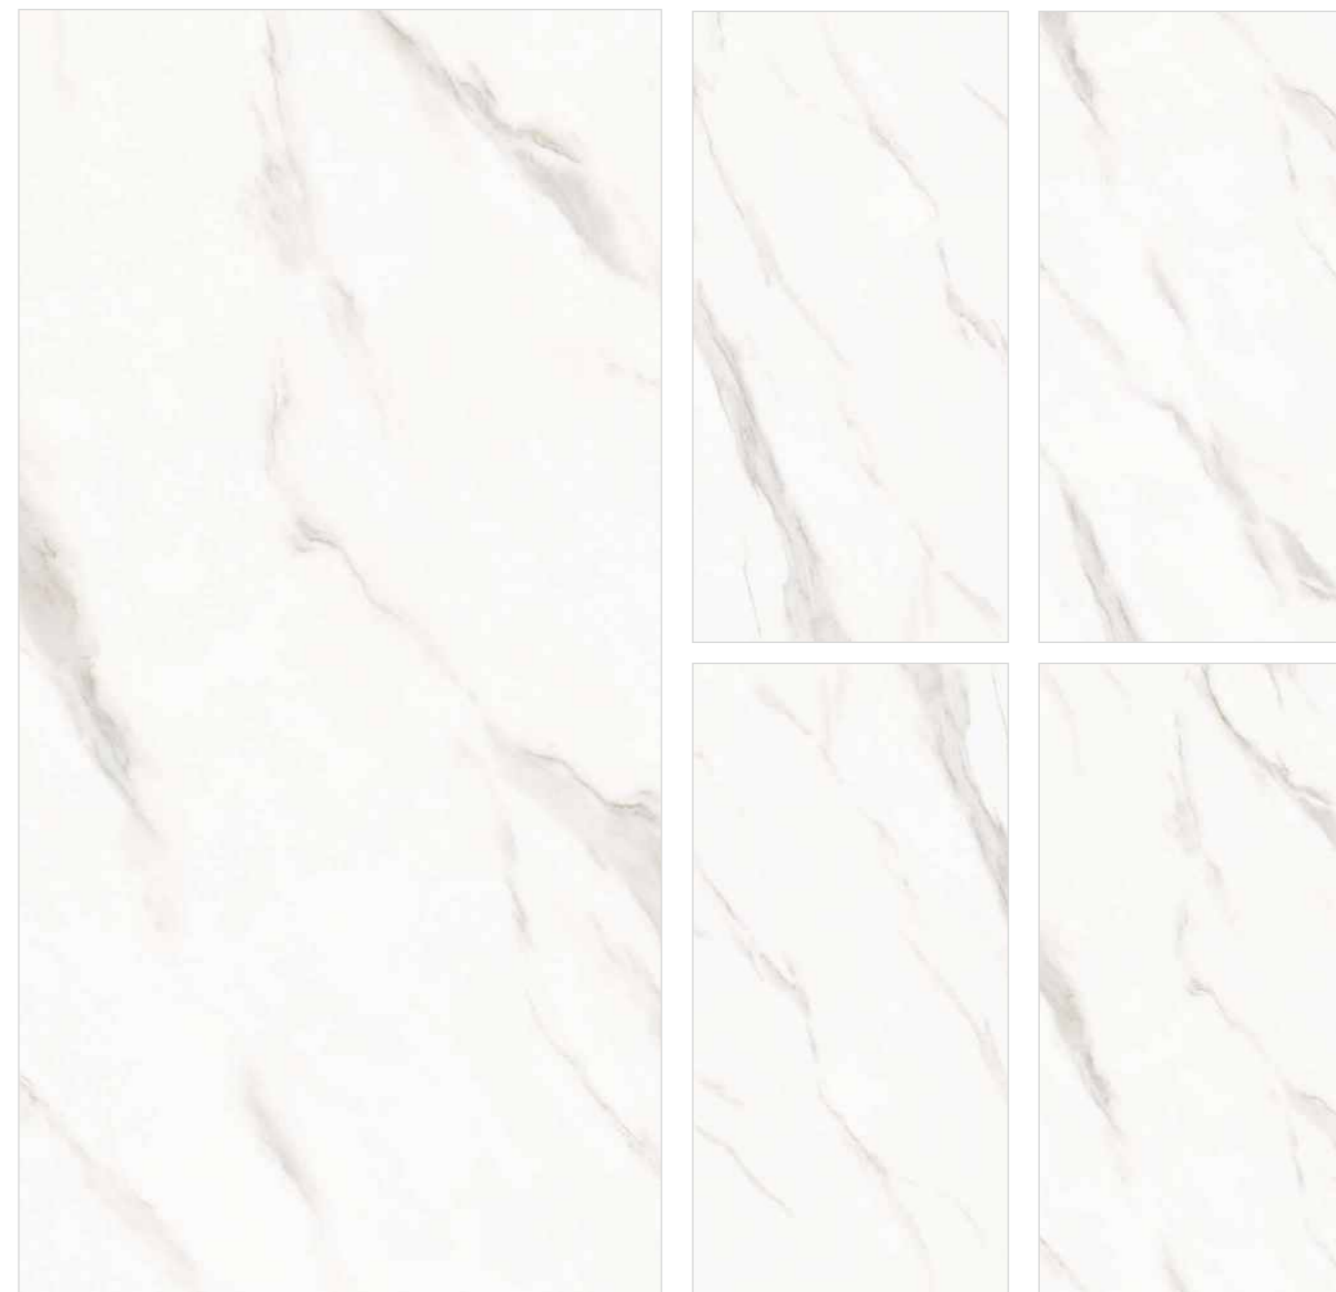

Technical Information :

ESTILO WHITE

Size : 600x1200mm
Finish : Polished Surface
Faces : 6 Randoms
Thickness : 9mm (Approx)

Technical Information :

APOLLO STATUARIO

Size : 600x1200mm
Finish : Polished Surface
Faces : 6 Randoms
Thickness : 9mm (Approx)