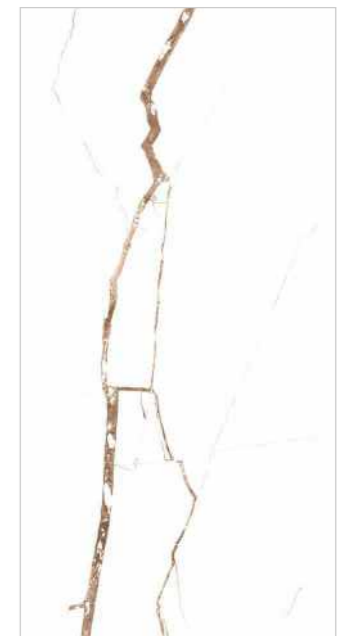

SPIDER BROWN

Size : 600x1200mm
Finish : Polished Surface
Faces : 3 Randoms
Thickness : 9mm (Approx)

Technical Information :