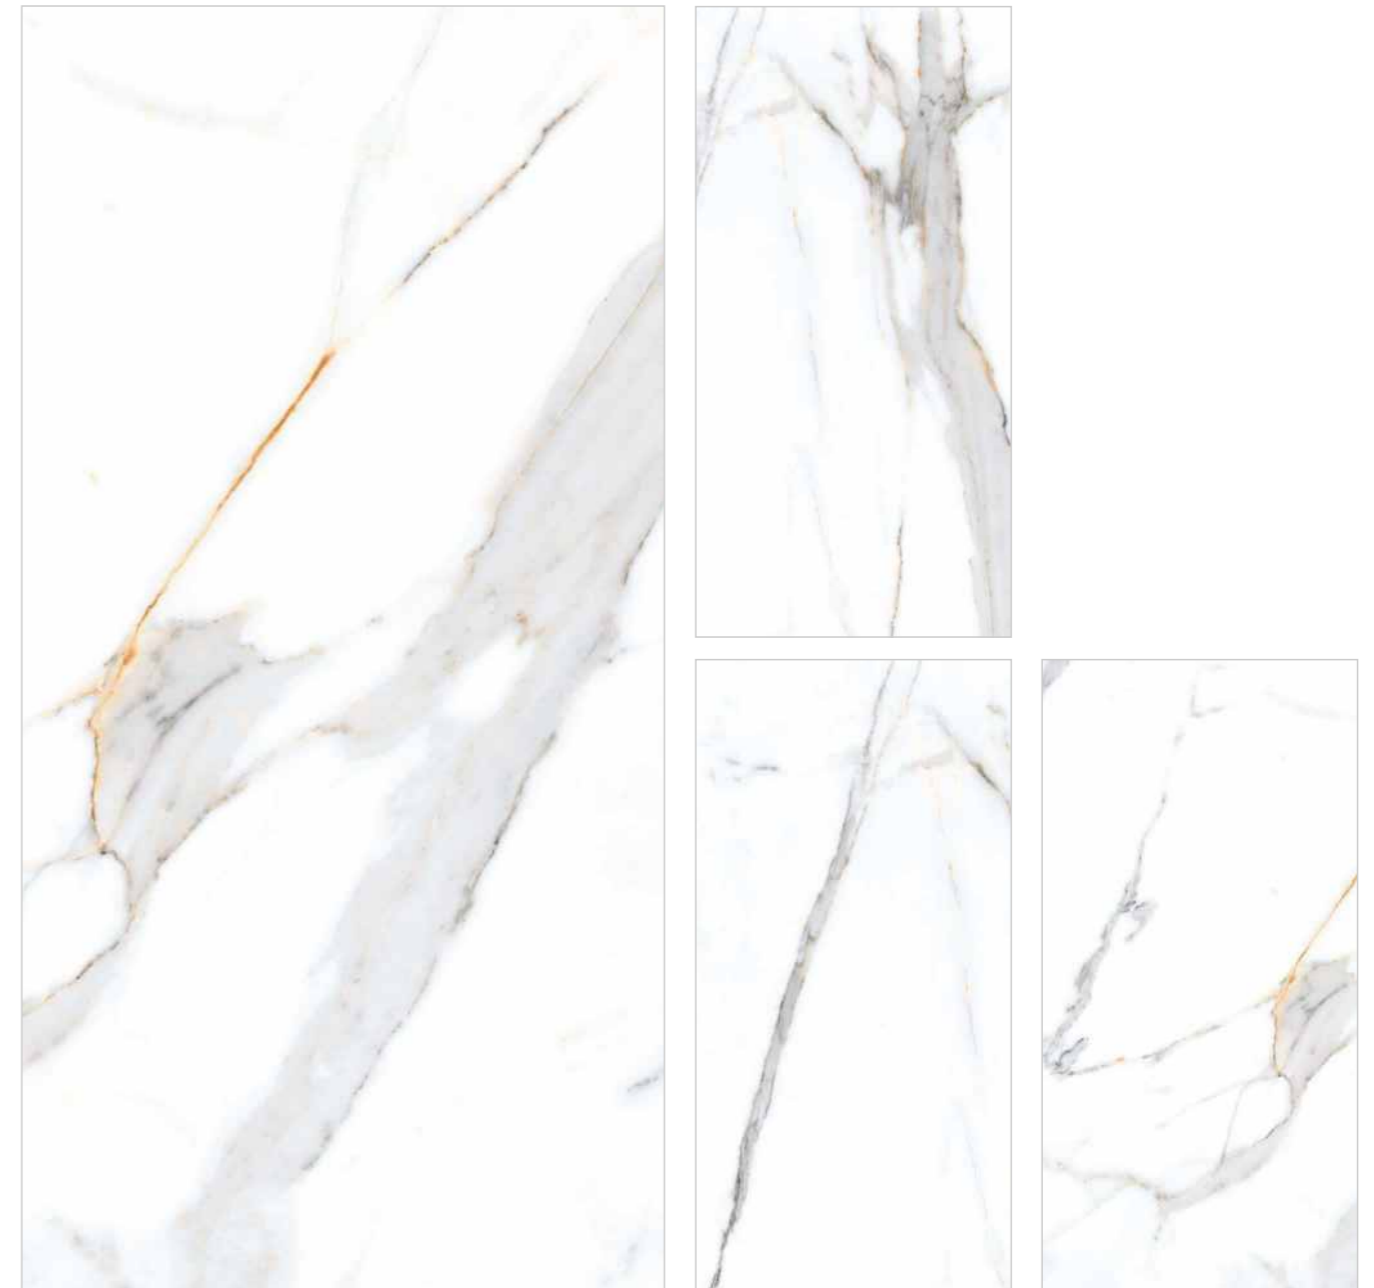

PACIFIC BROWN

Size : 600x1200mm
Finish : Polished Surface
Faces : 4 Randoms
Thickness : 9mm (Approx)

Technical Information :