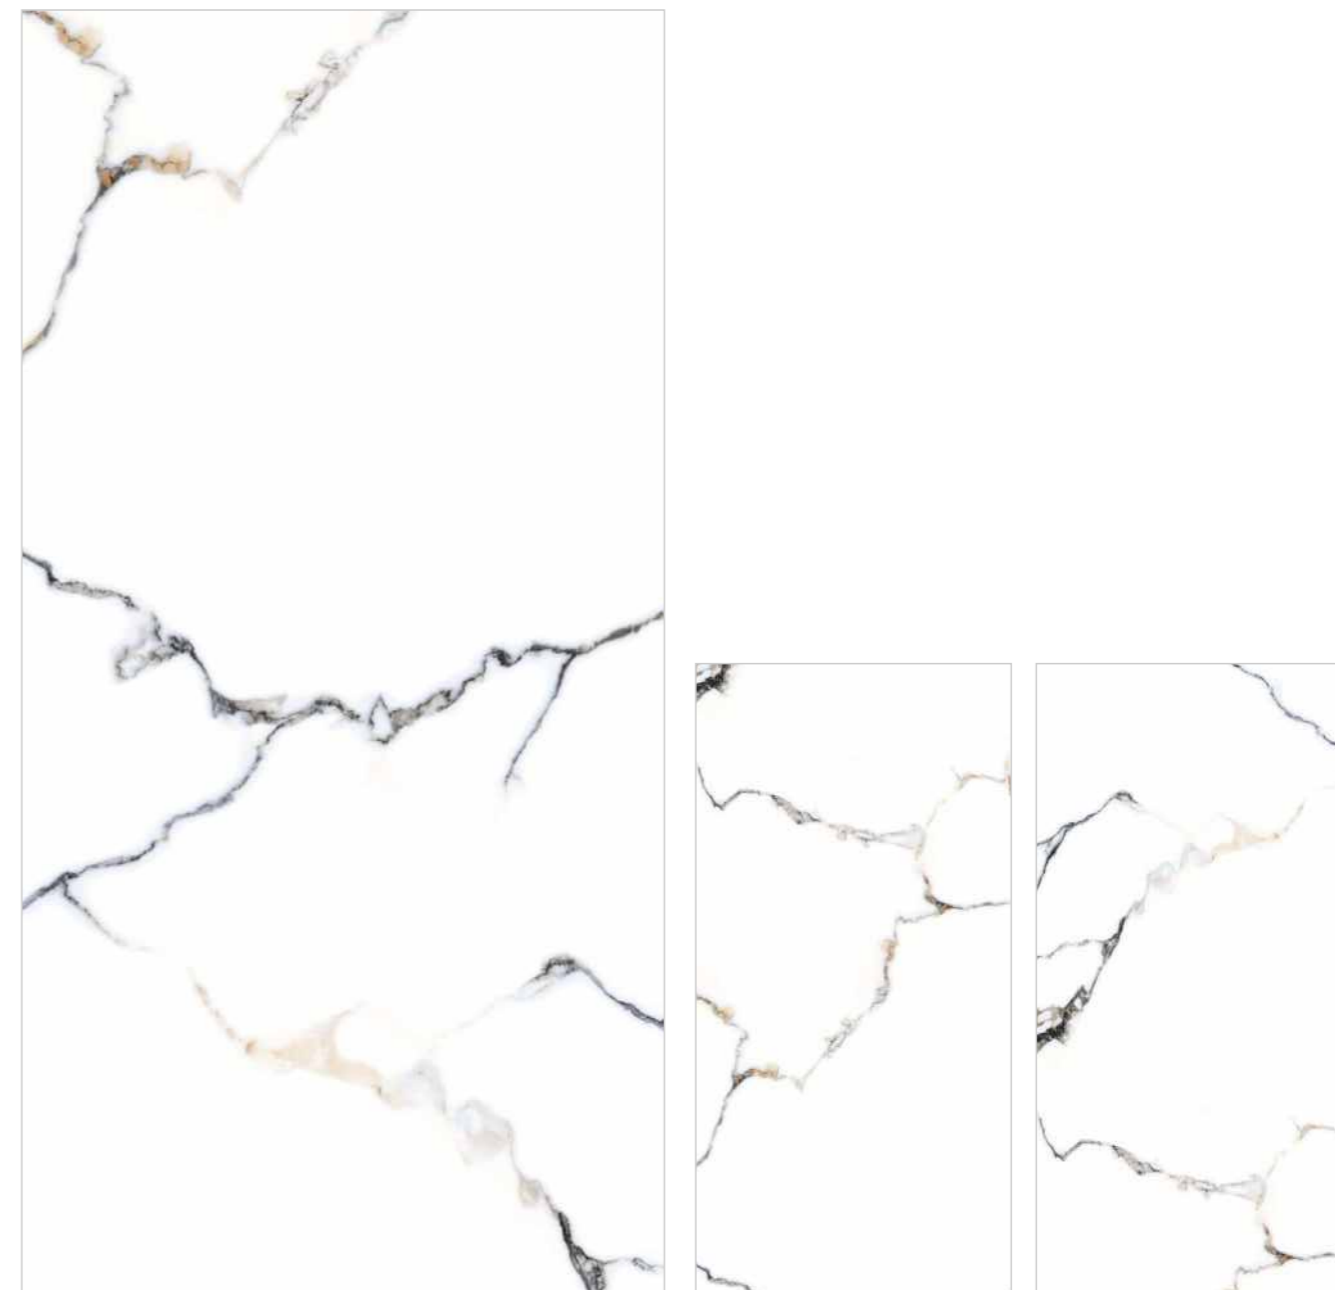

Technical Information :

CARLOS CARARA

Size : 600x1200mm
Finish : Polished Surface
Faces : 4 Randoms
Thickness : 9mm (Approx)

Technical Information :

CARLOS WHITE

Size : 600x1200mm
Finish : Polished Surface
Faces : 3 Randoms
Thickness : 9mm (Approx)