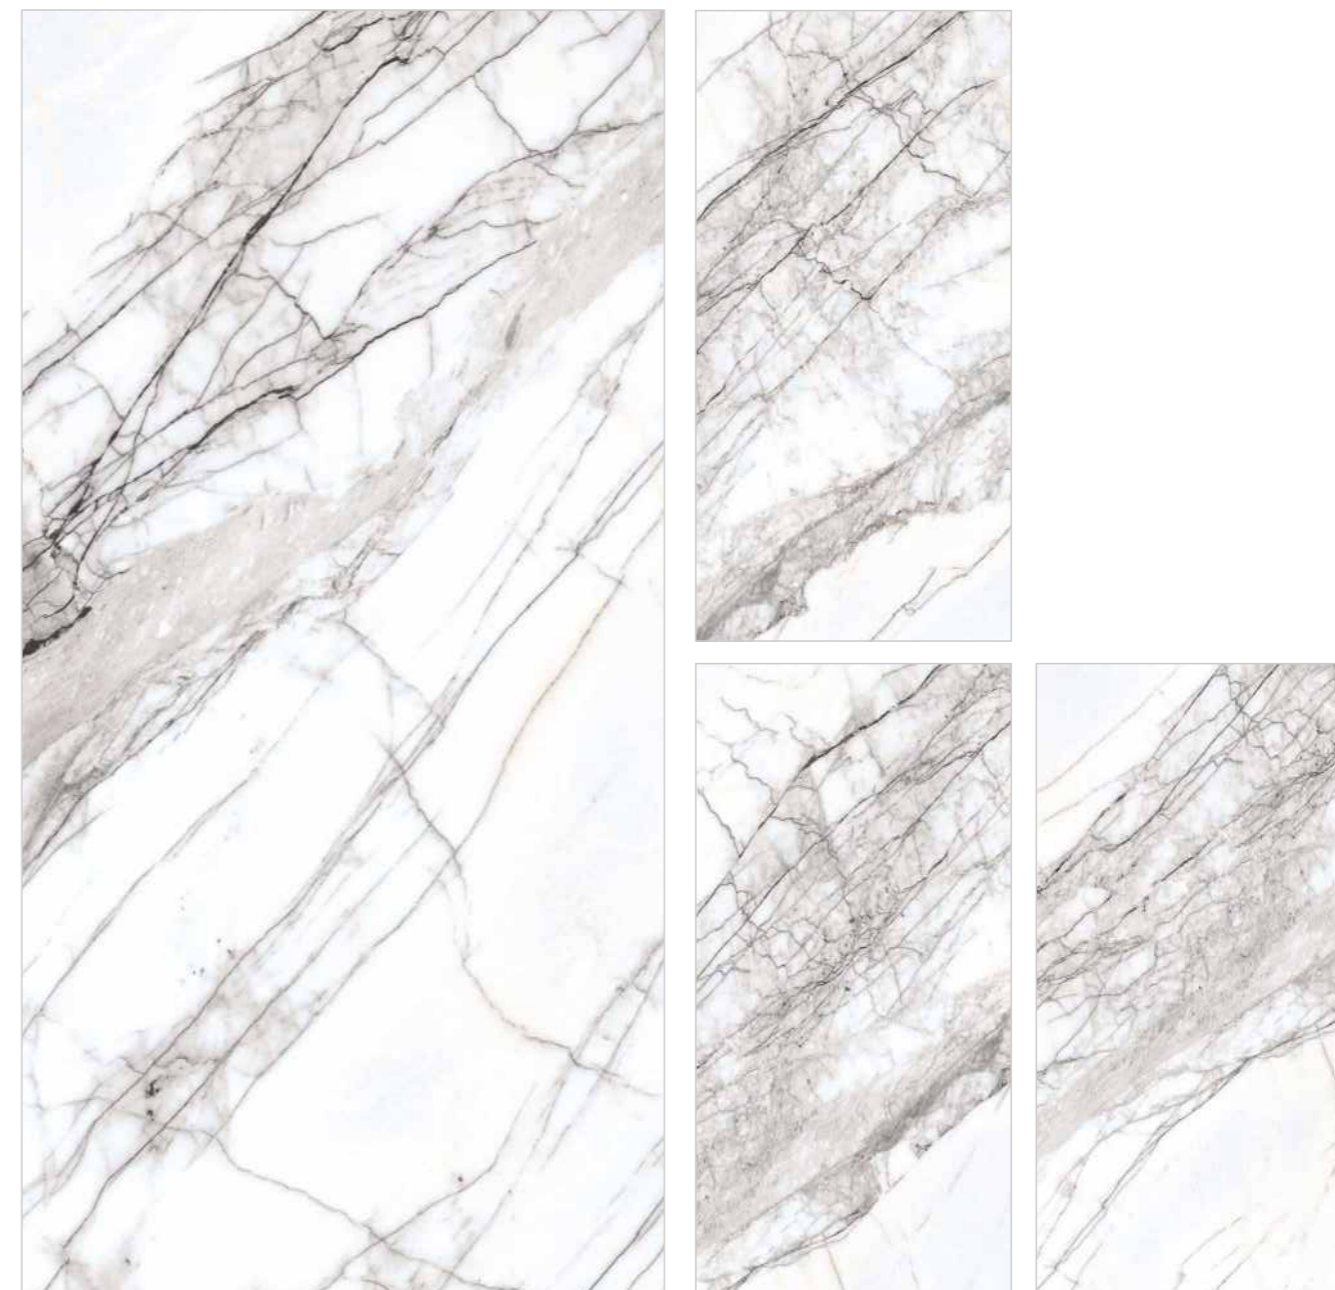

FLUENCE WHITE

Size : 600x1200mm
Finish : Polished Surface
Faces : 4 Randoms
Thickness : 9mm (Approx)

Technical Information :