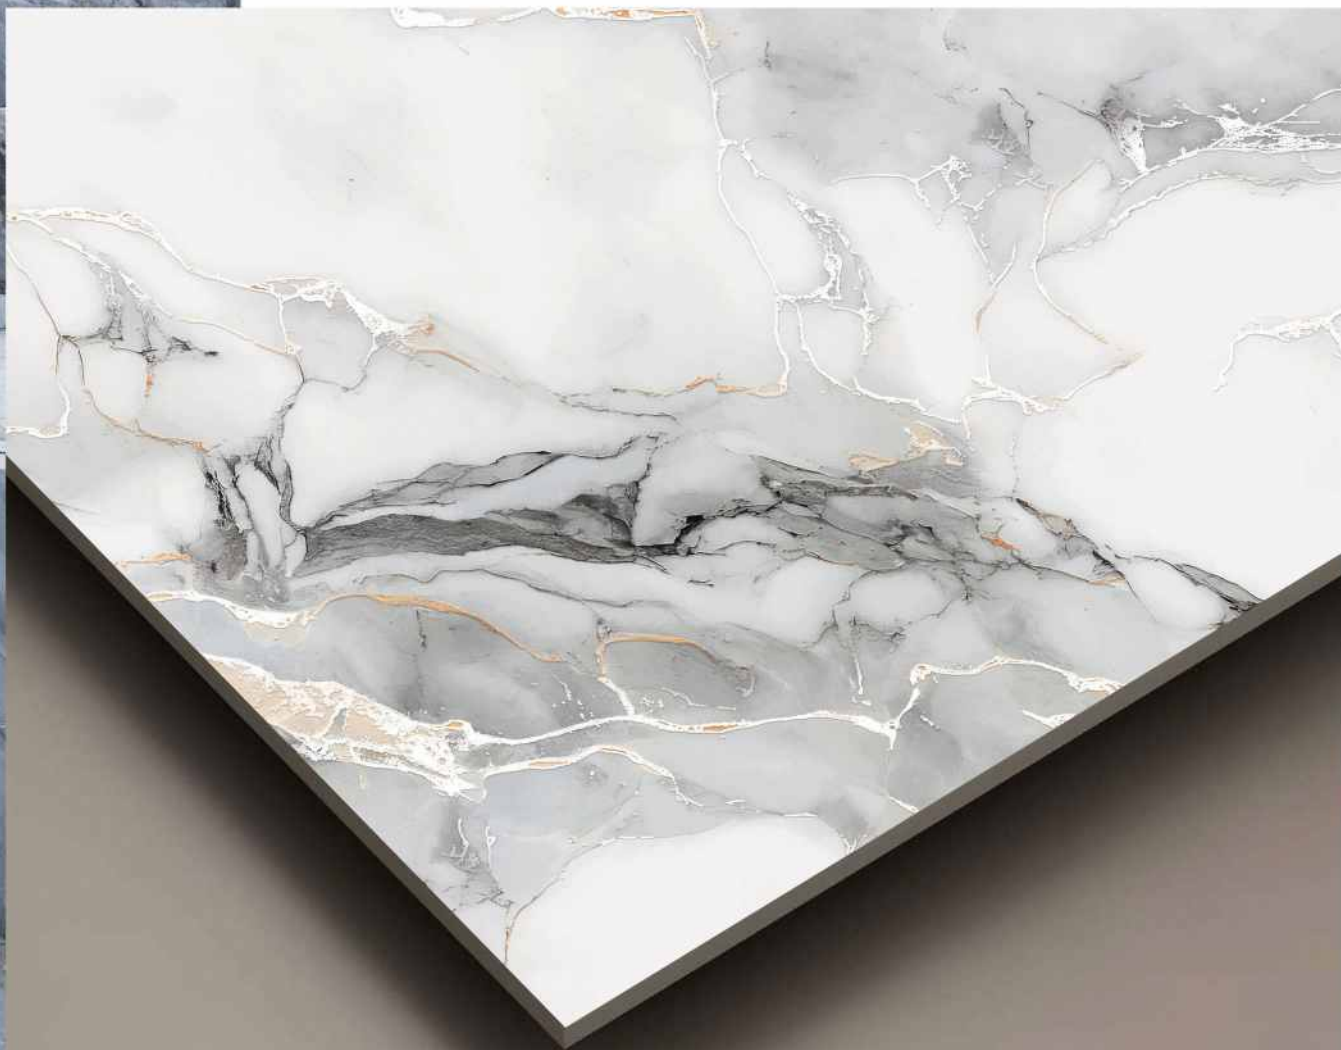

VERONICA
CERAMIC

CARVING ENDLESS

COLLECTION 60X120MM.

**SURFACES
WITH THE CHARM
OF MARBLE
TRANSFORM SPACES
WITH THEIR
MIDAS TOUCH.**

EDL_5022

VERONICA
CERAMIC

SIZE
600X1200 MM

FINISH
Carving