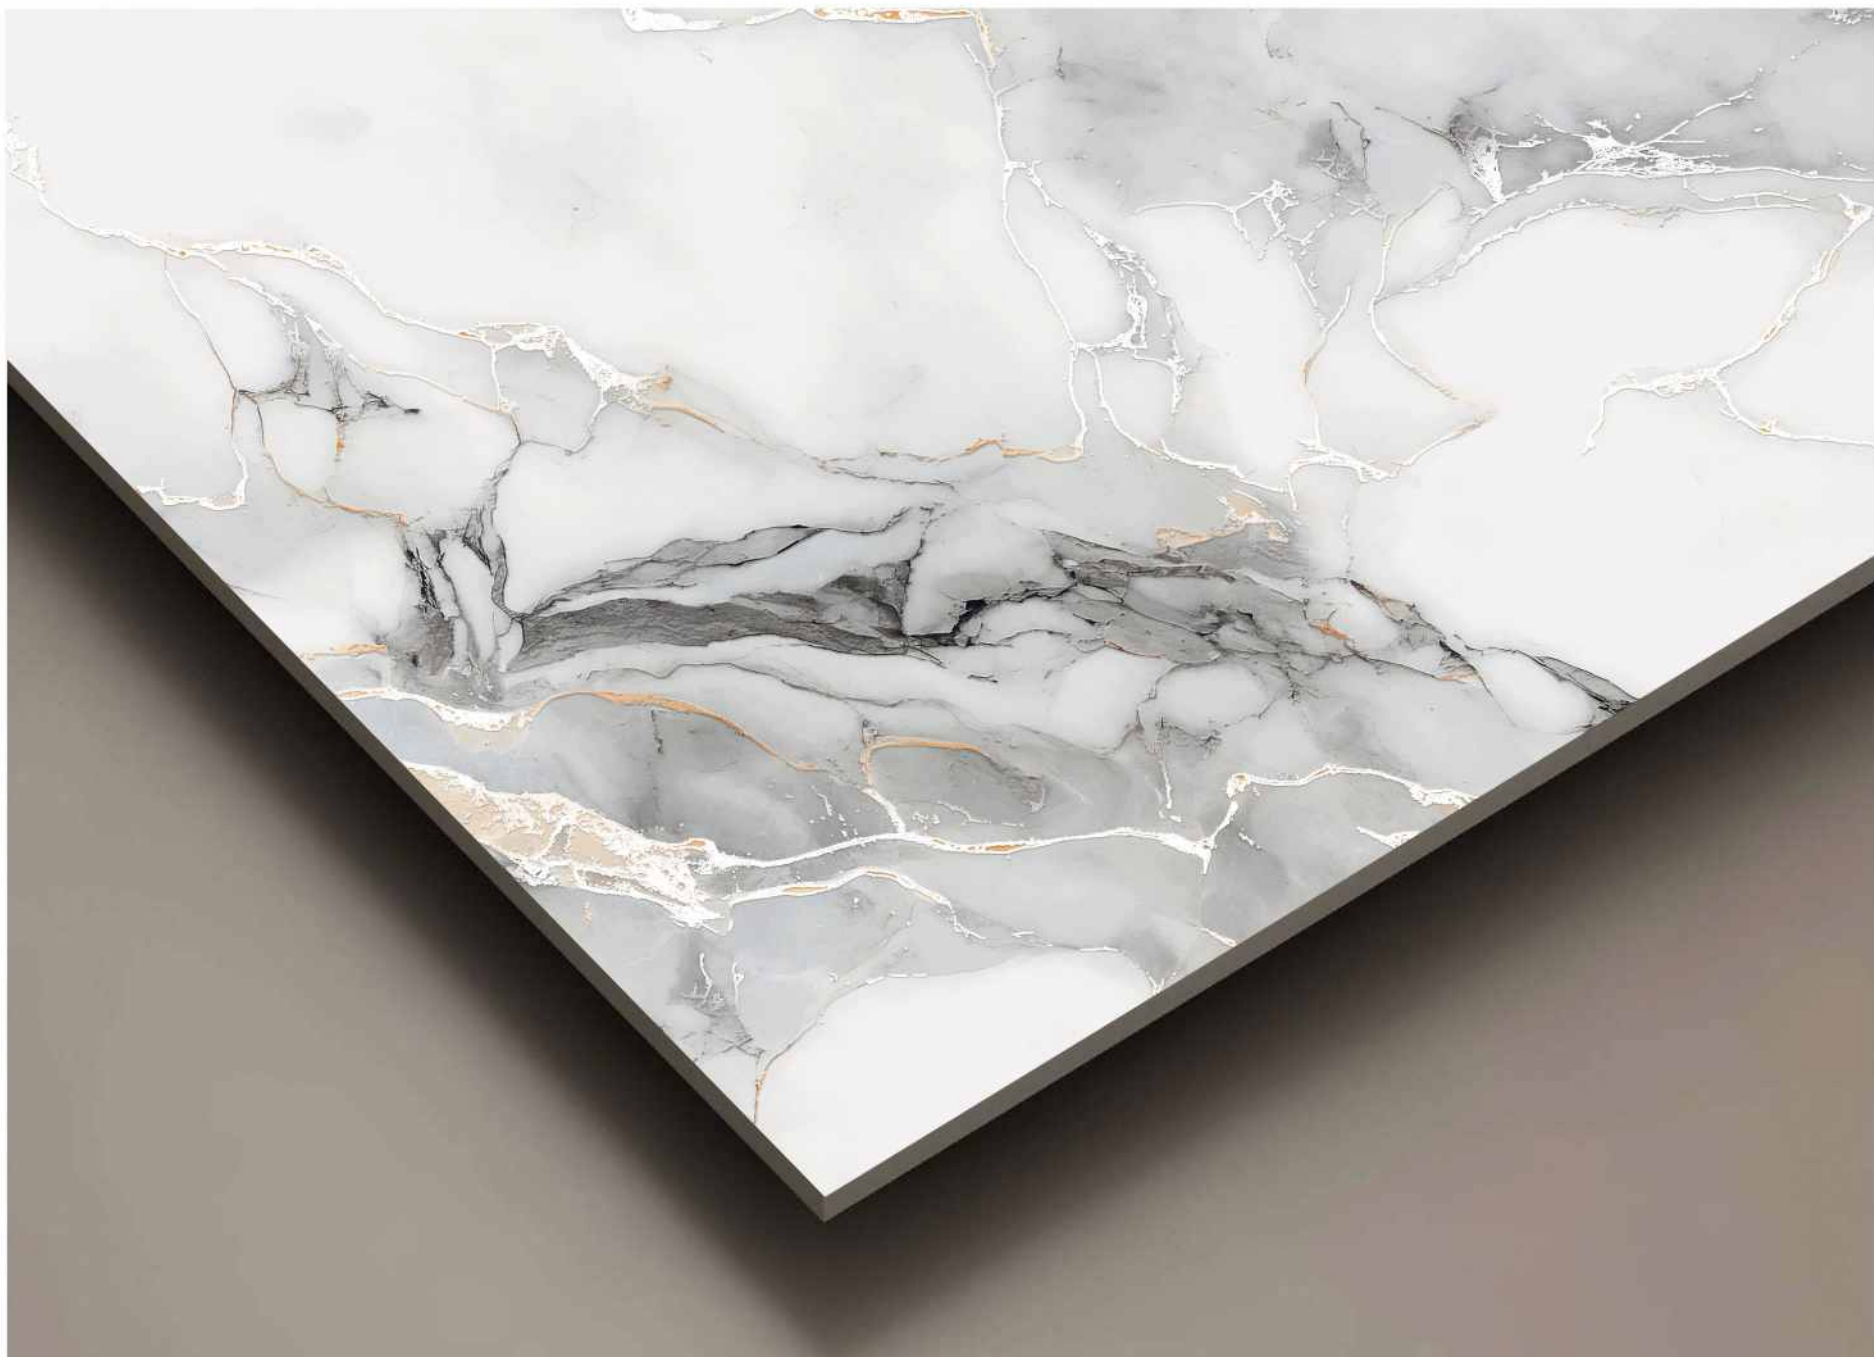

EDL_5029

VERONICA
CERAMIC

SIZE
600X1200 MM

FINISH
Carving