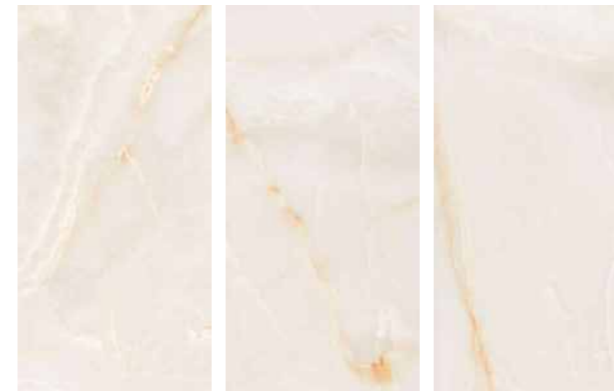

OCEAN

DRIFT

TIME

EMPIRE IVORY LITE

EMPIRE IVORY

FROZEN BRONZ

FROZEN SILEVR

GRANIER BROWN