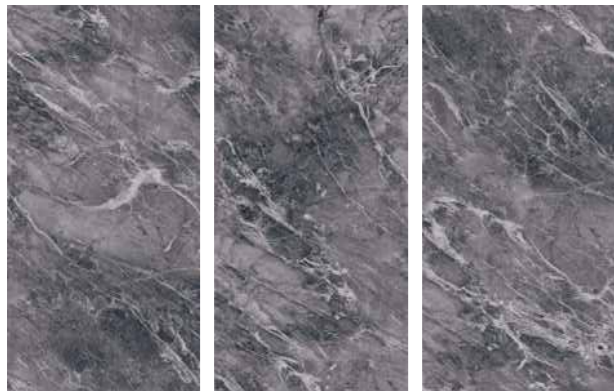

TRENDY DARK