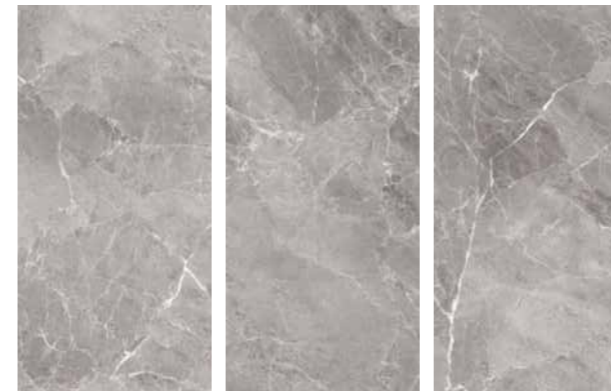

BLASTEL SILVER