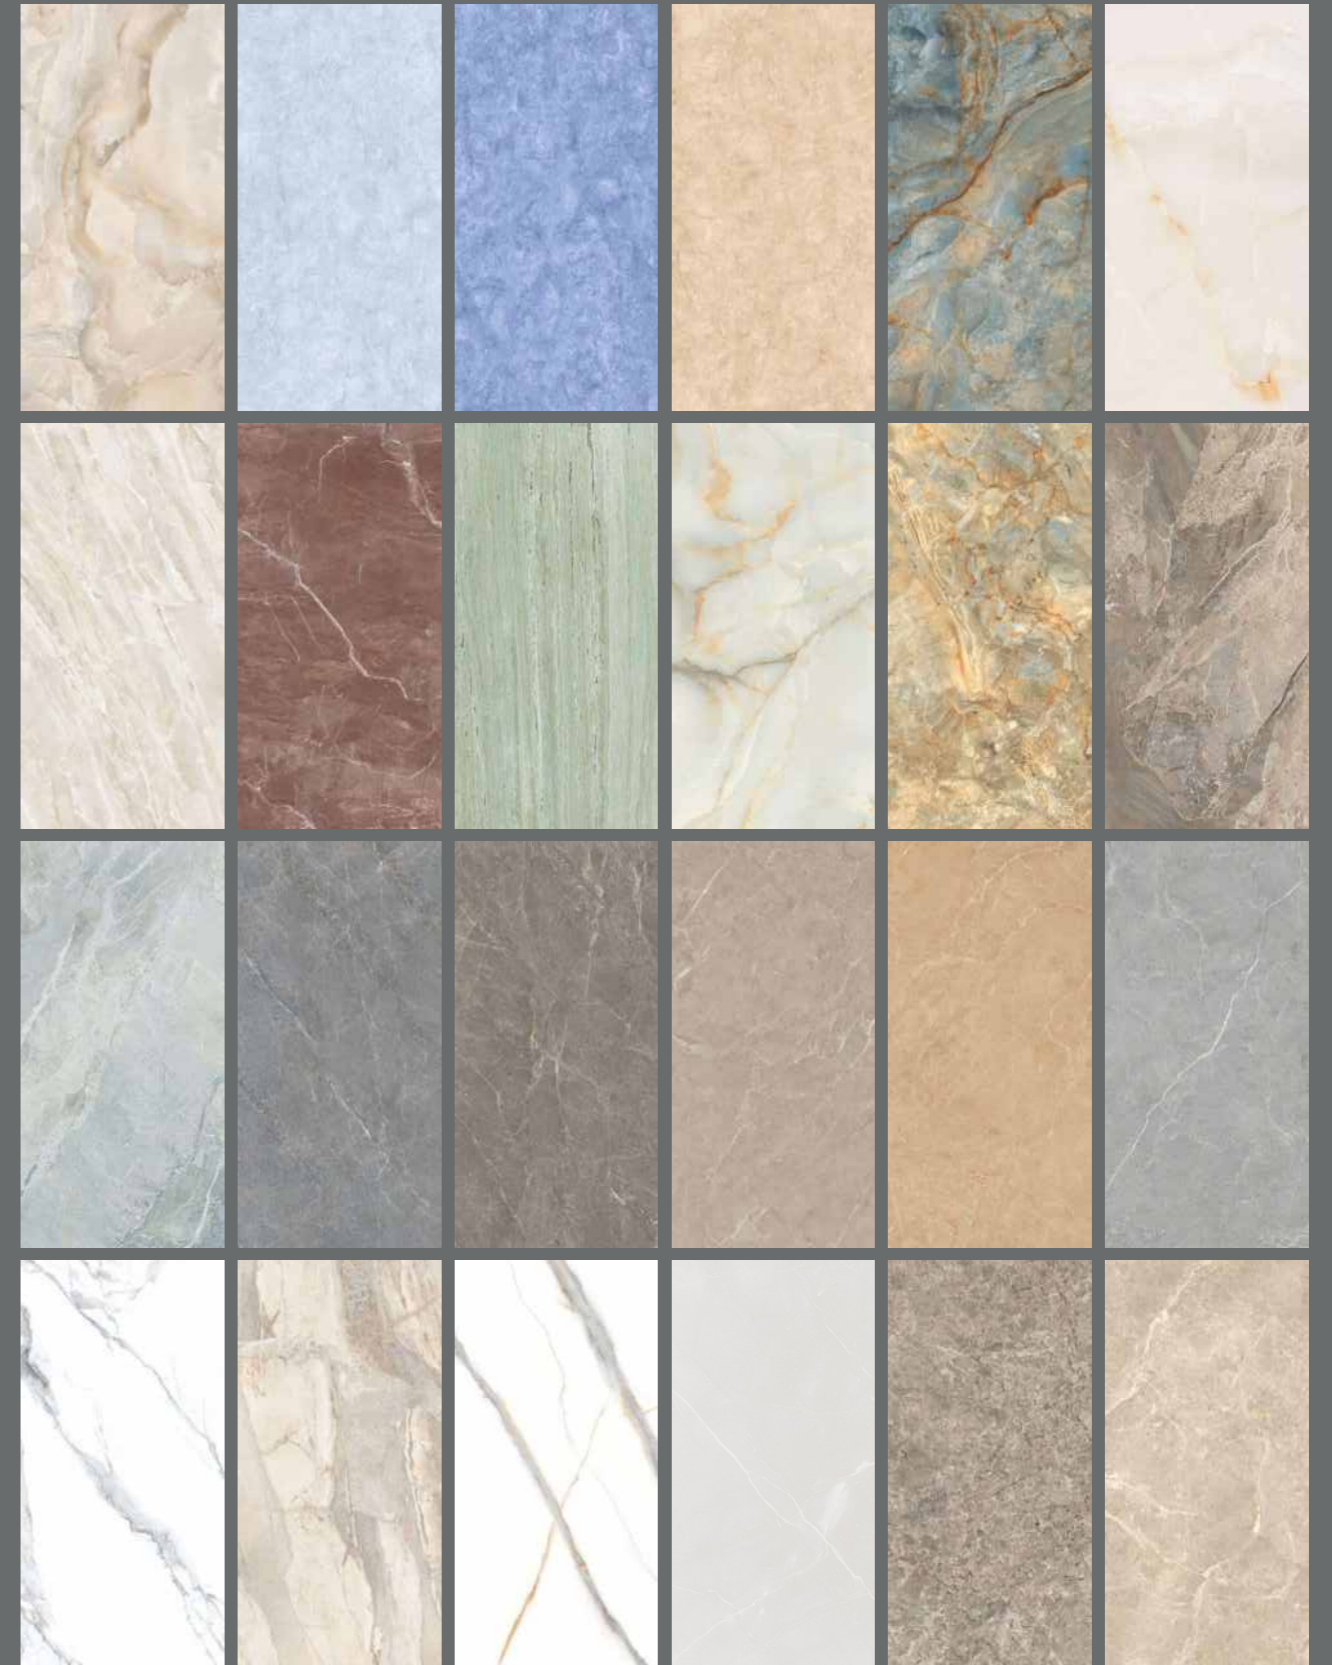

PRODUCT RANGE