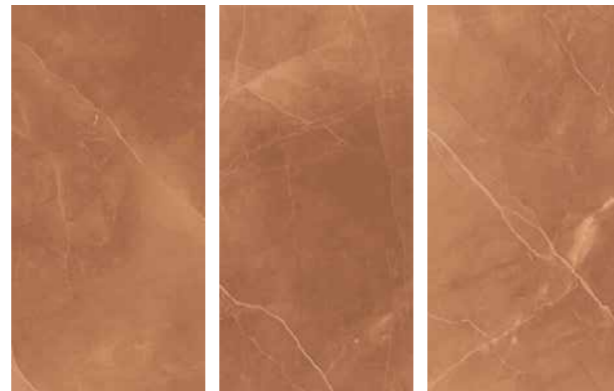

COSMO FENTA