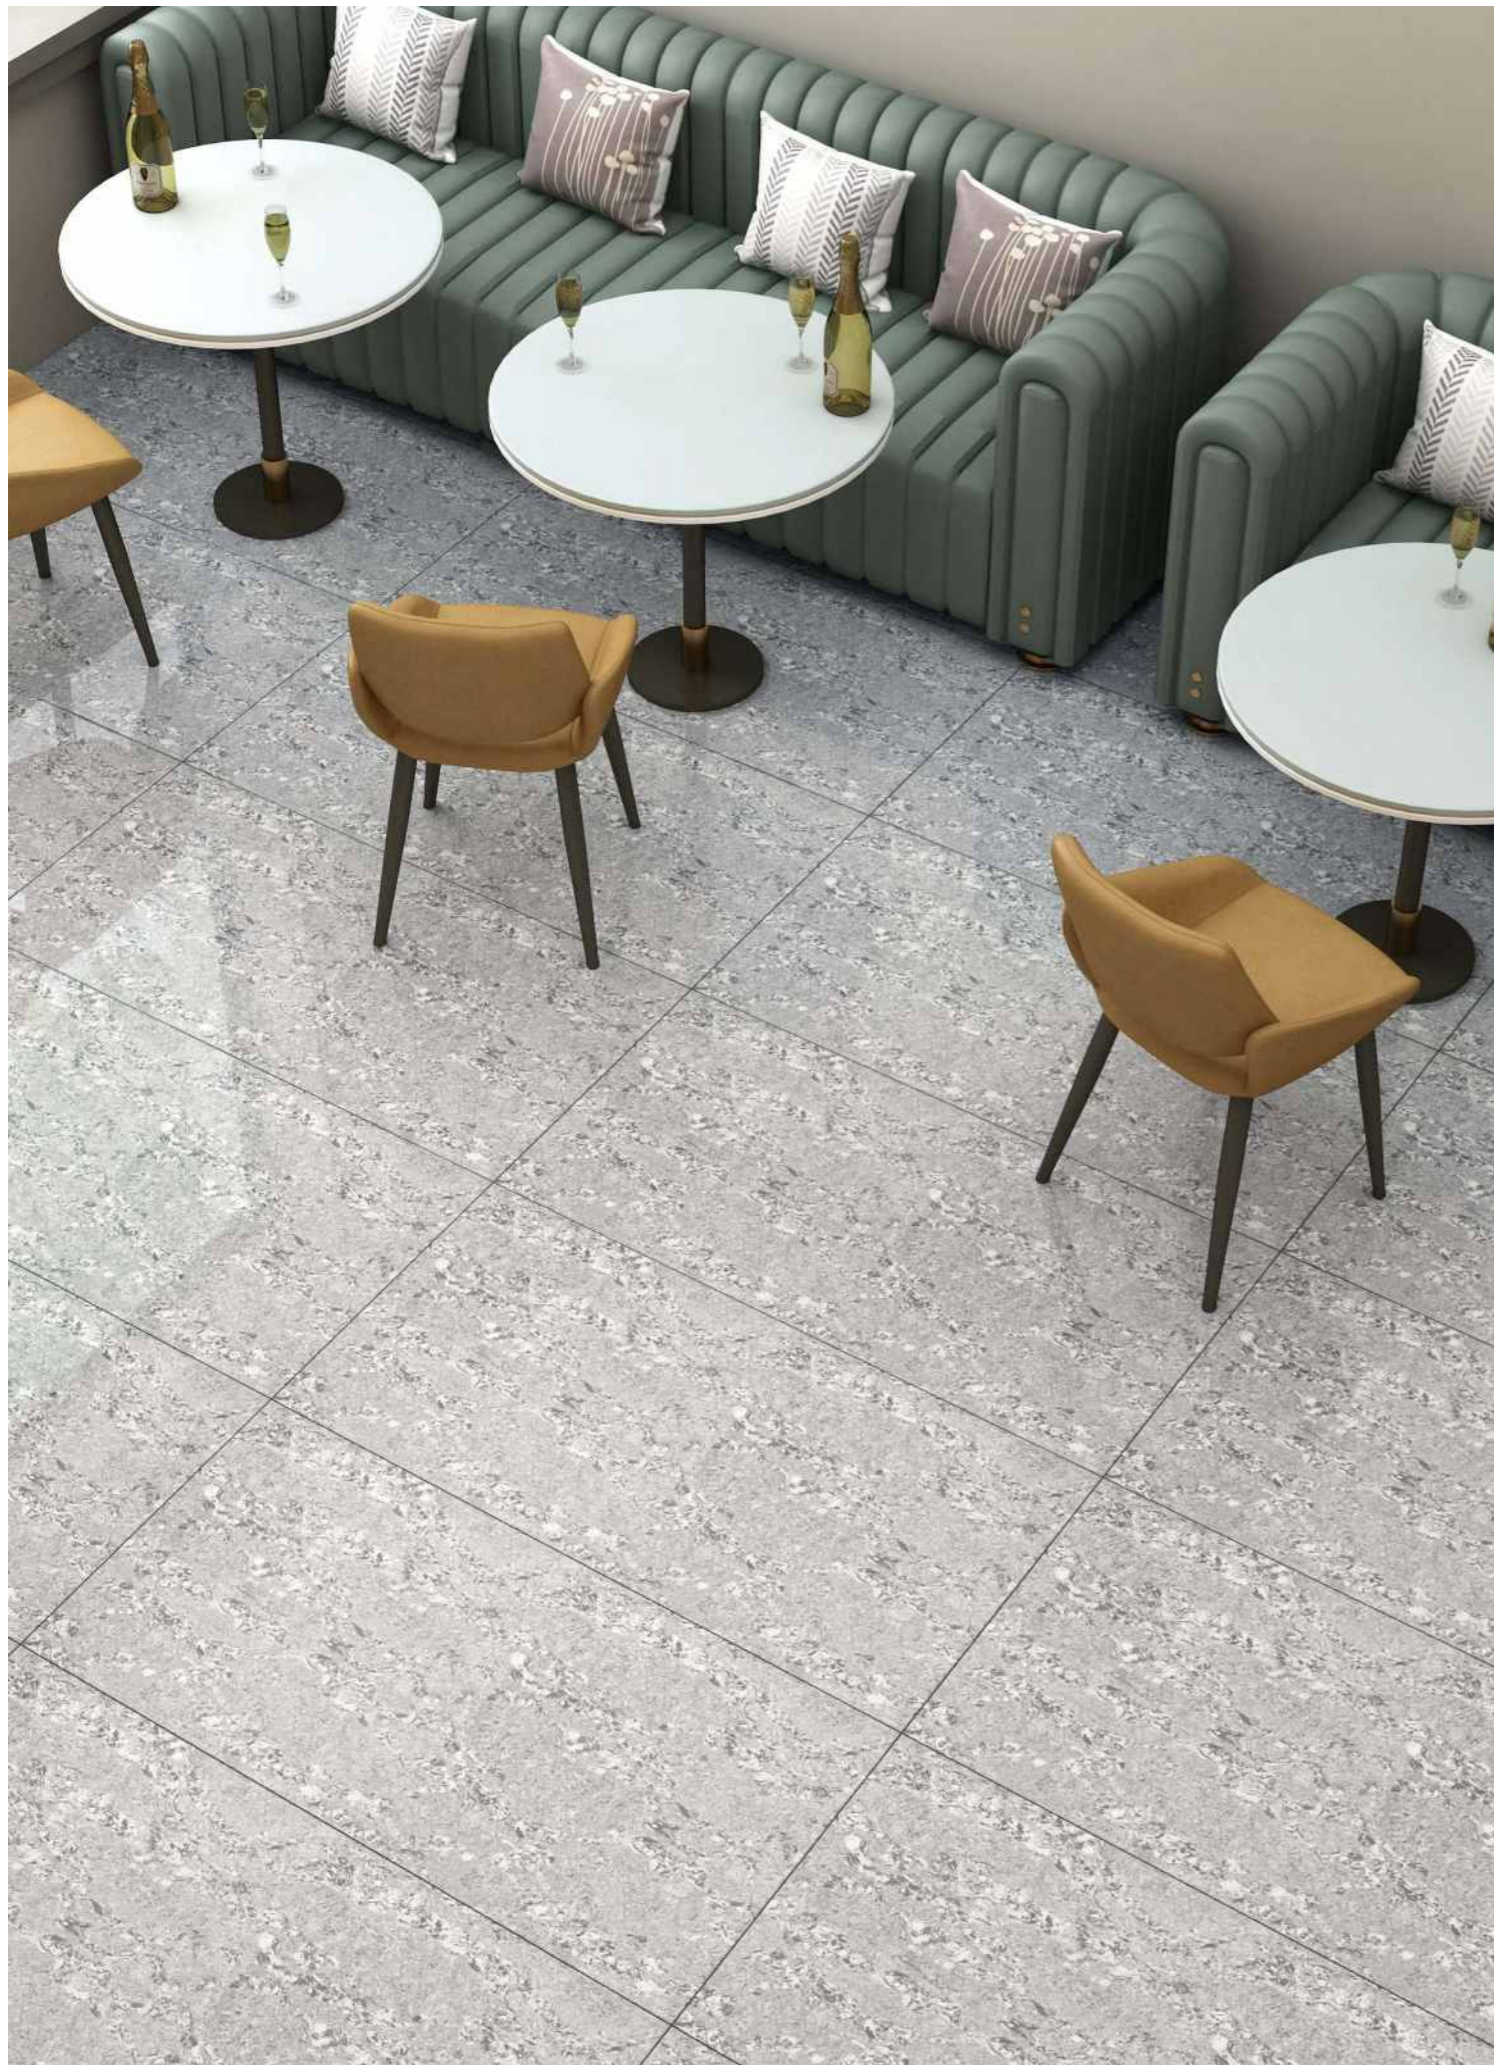

INFORMATION

AVAILABLE SIZE :
600x1200mm
(2'x4')

FINISH :
Polished Surface

VERONICA

CERAMIC

DOUBLE
CHARGE

FANAL RIVER GREY

INFORMATION