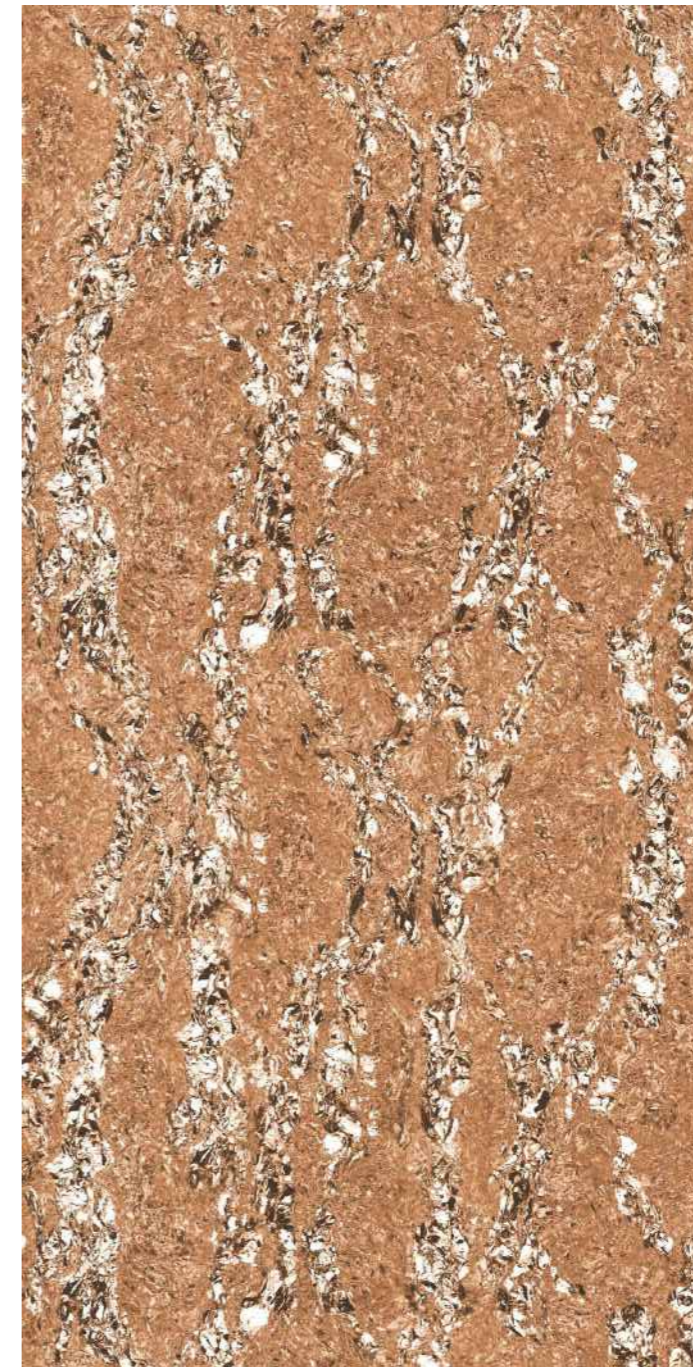

AVAILABLE SIZE :
600x1200mm
(2'x4')

FINISH :
Polished Surface

VERONICA

CERAMIC

DOUBLE
CHARGE

FANAL RIVER BROWN

INFORMATION

AVAILABLE SIZE :
600x1200mm
(2'x4')