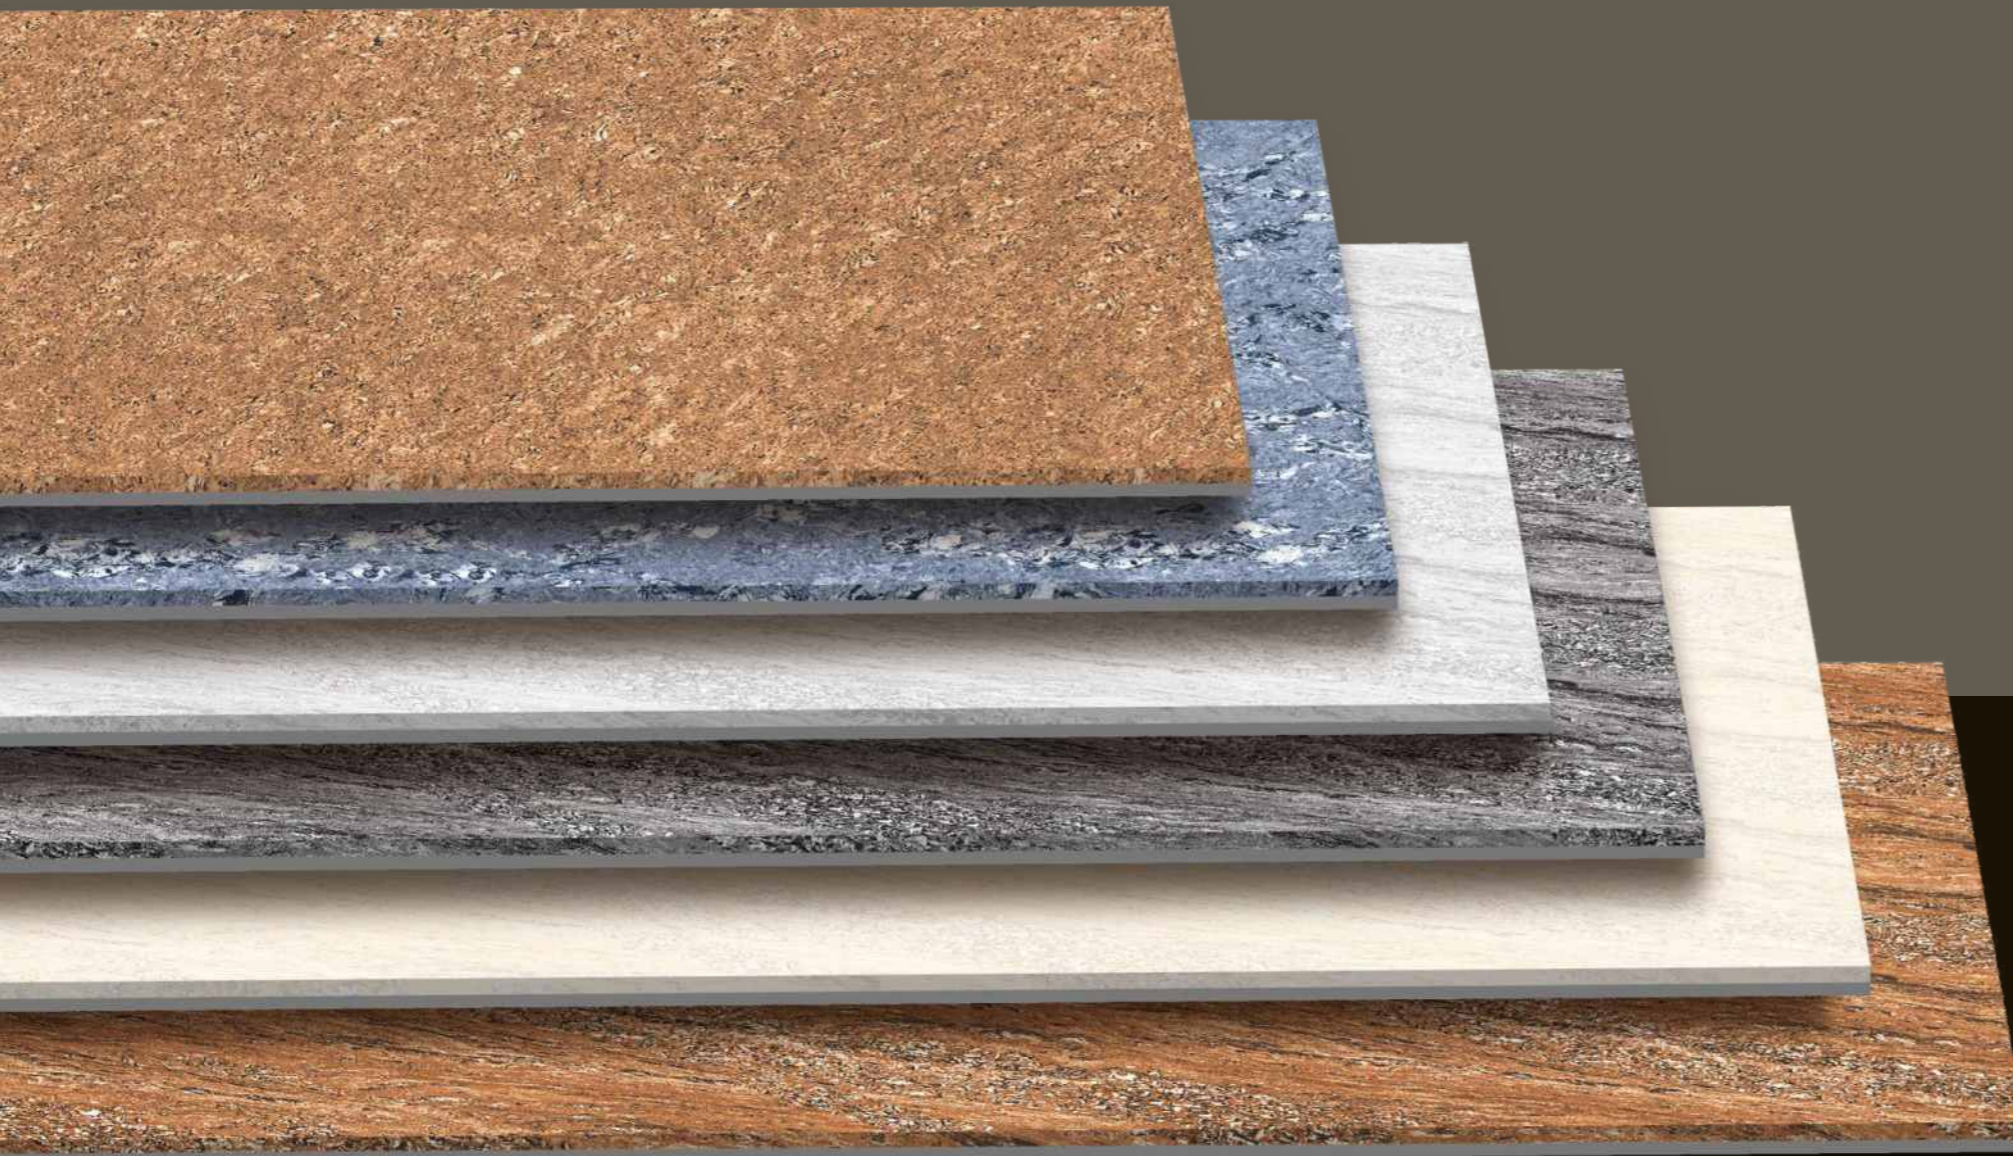

600x1200mm
Glossy Surface

The traces left by the passage of time and daily life create an authentic connection between the architecture of a space and its history. Inspired by the aesthetics of decaying plaster, the Polished surface tile collection that brings together memories of past times and contemporary stylistic trends.

PIETROSA WHITE

PIETROSA BLUE

INFORMATION

AVAILABLE SIZE :
600x1200mm
(2'x4')

FINISH :
Polished Surface

INFORMATION

AVAILABLE SIZE :
600x1200mm
(2'x4')

FINISH :
Polished Surface