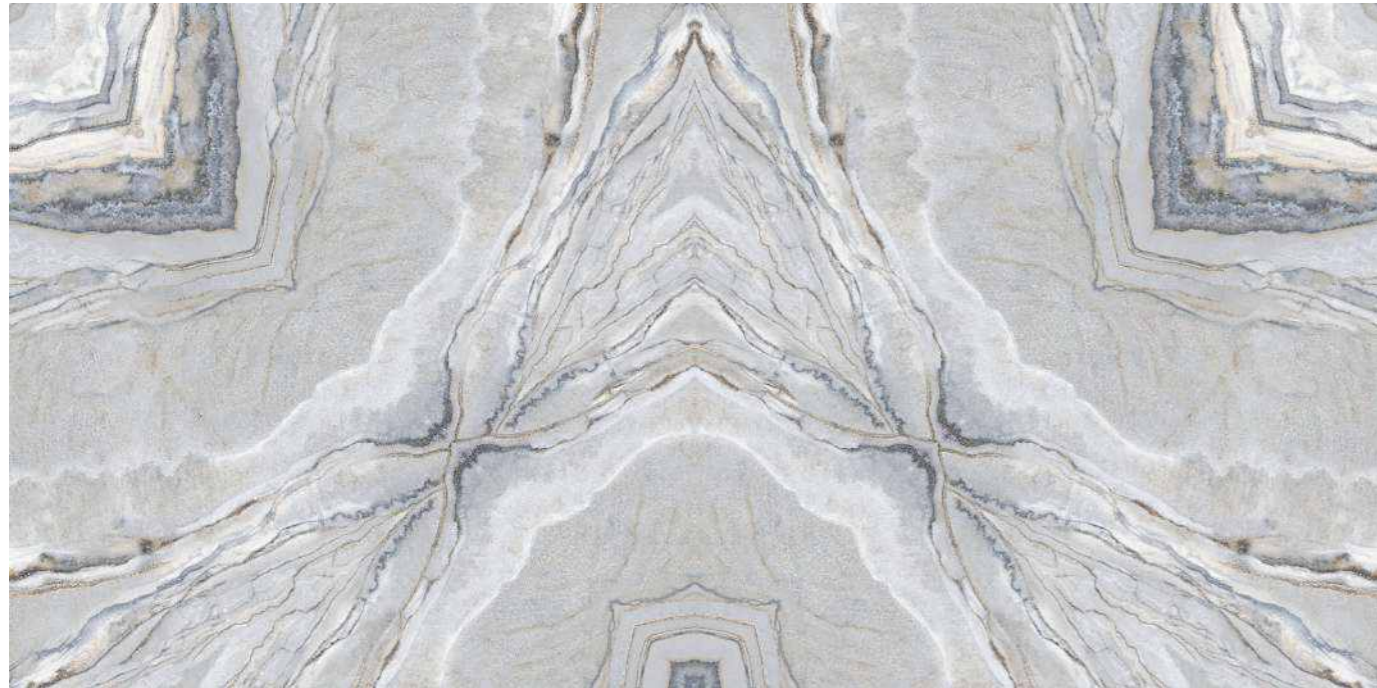

**Surface:**  
Polished Surface

**MERO GREY**

**OCRA BRWON**

Patterns

Patterns

Informations

**Size:**  
600x1200mm  
60x120cm / 2'x4'

**Surface:**  
Polished Surface