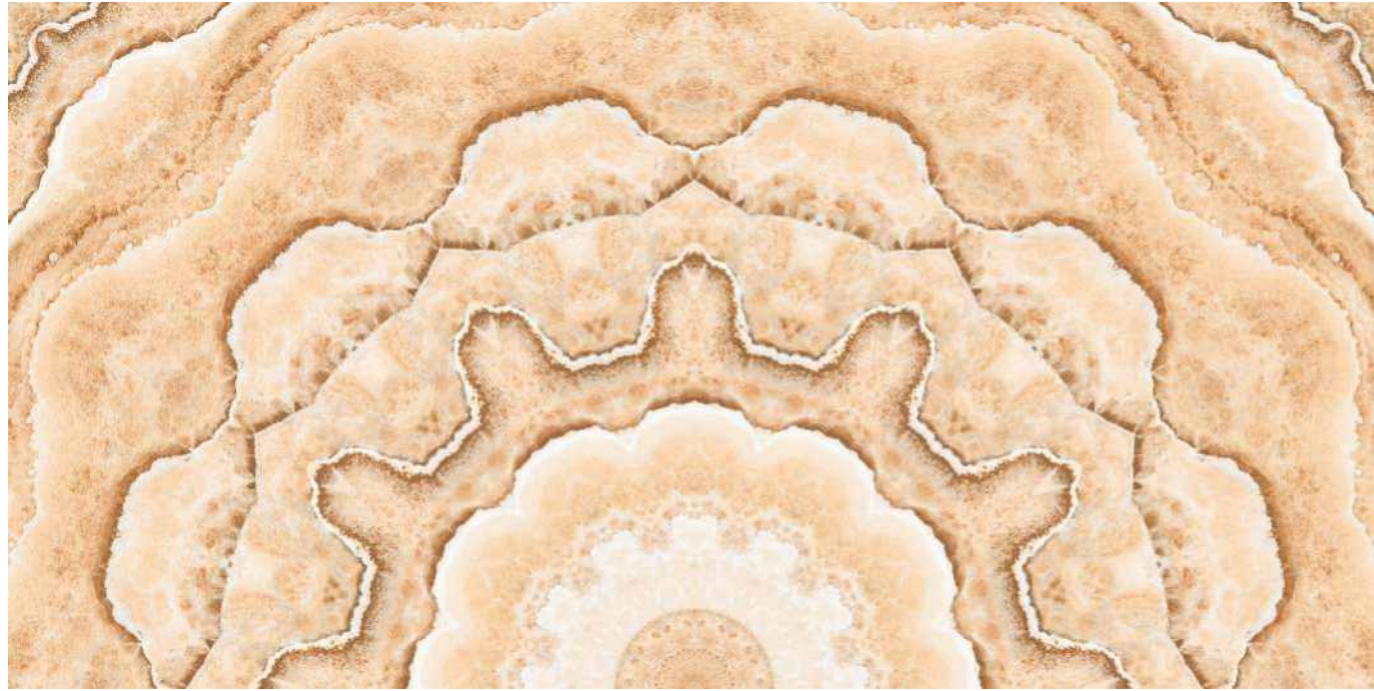

TUNISIA

Patterns

Informations

Size:
600x1200mm
60x120cm / 2'x4'

Surface:
Polished Surface

Patterns

Informations

Size:
600x1200mm
60x120cm / 2'x4'

Surface:
Polished Surface