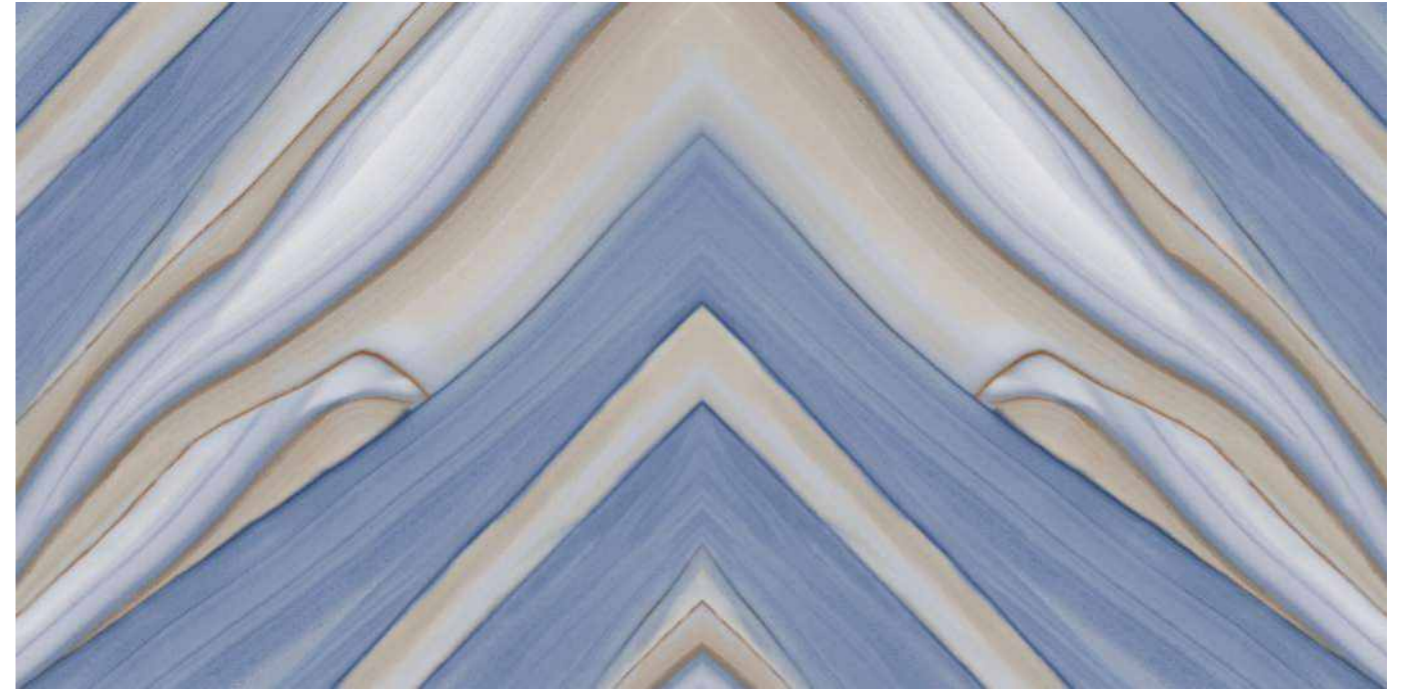

Patterns

①

②

Informations

Size:
600x1200mm
60x120cm / 2'x4'

Surface:
Polished Surface

TWIZEL

Patterns

①

②

Informations

Size:
600x1200mm
60x120cm / 2'x4'

Surface:
Polished Surface