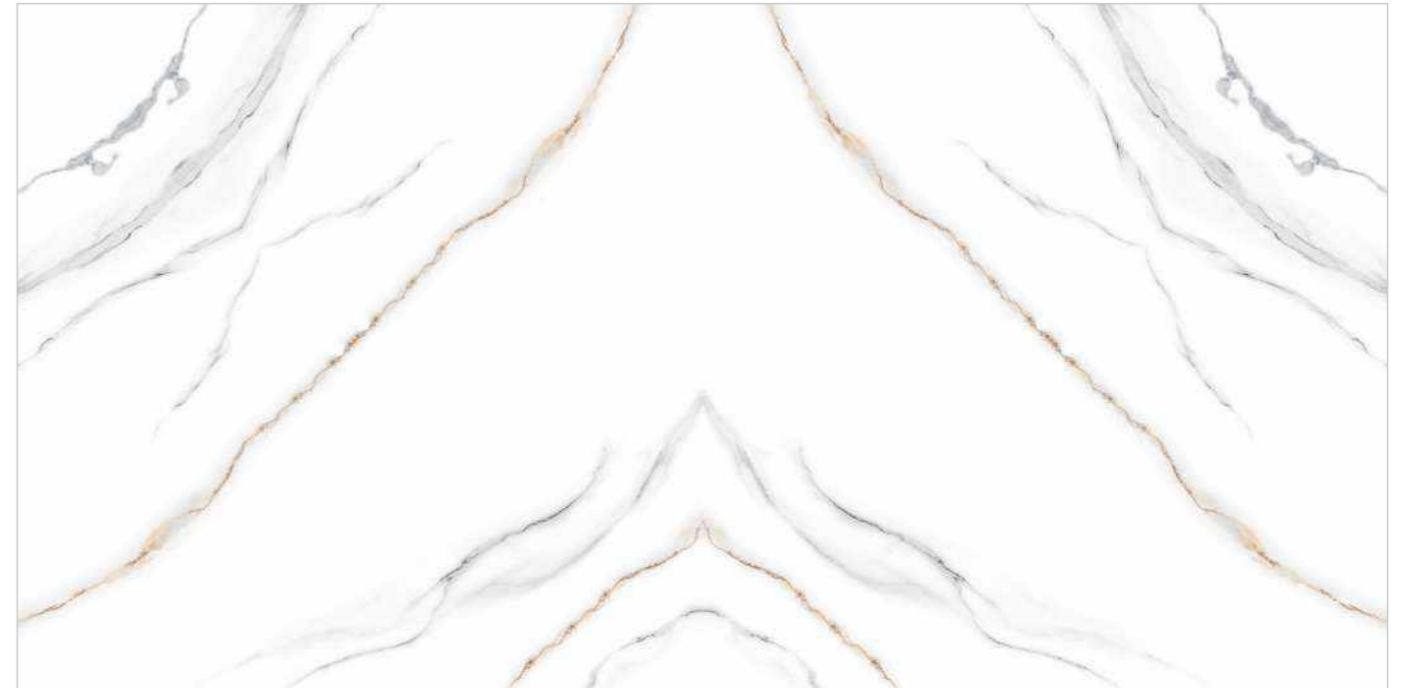

Patterns

①

②

Informations

Size:
600x1200mm
60x120cm / 2'x4'

Surface:
Polished Surface

SOLEN

Patterns

①

②

Informations

Size:
600x1200mm
60x120cm / 2'x4'

Surface:
Polished Surface