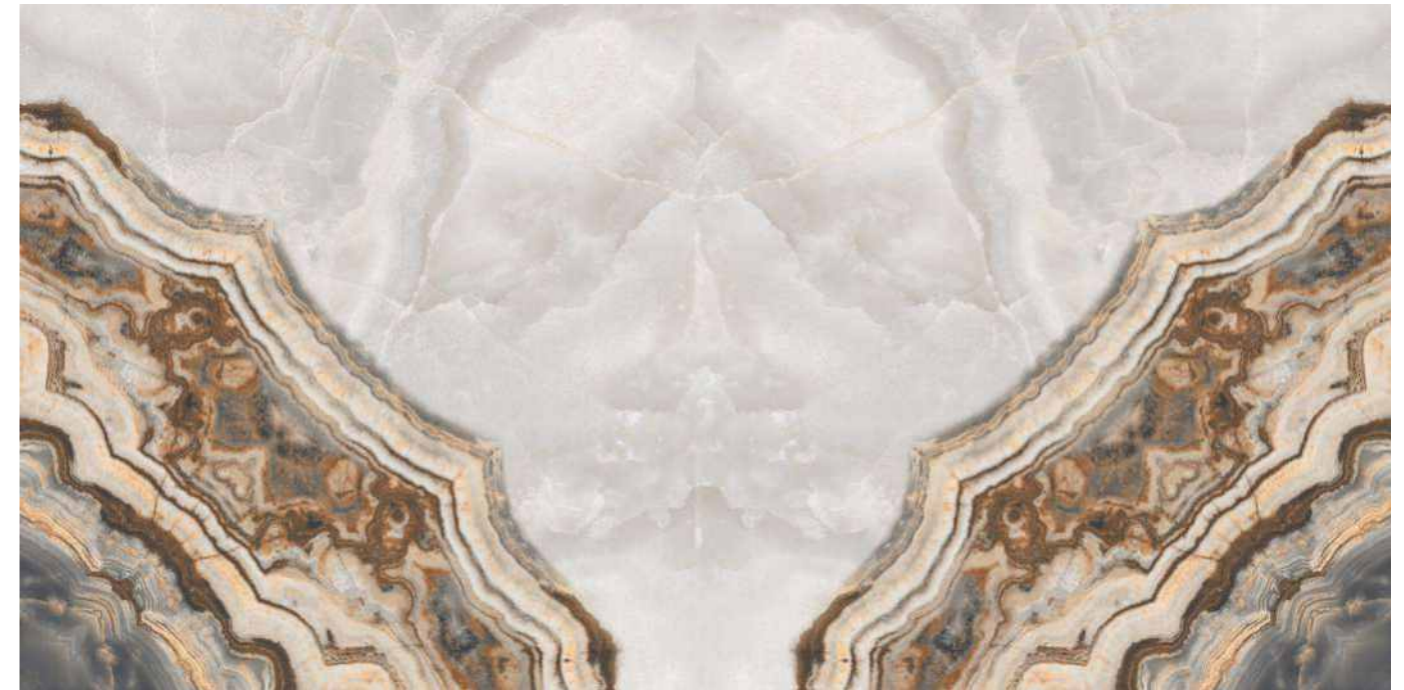

CRYSTAL

Patterns

Informations

Size:
600x1200mm
60x120cm / 2'x4'

Surface:
Polished Surface