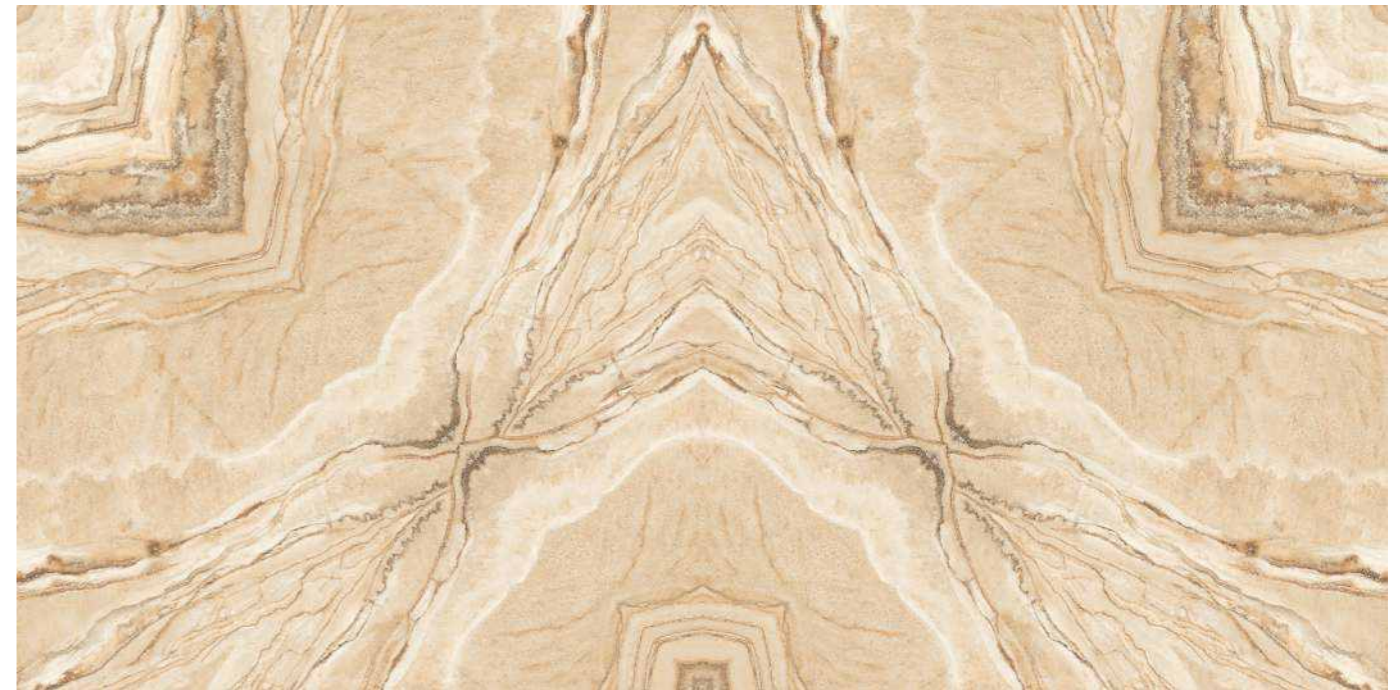

MERO CREMA

Patterns

Informations

Size:
600x1200mm
60x120cm / 2'x4'

Surface:
Polished Surface