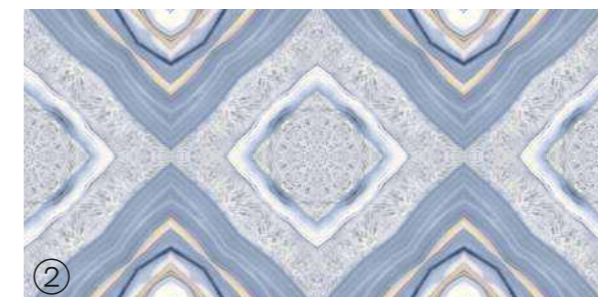

Informations

**Size:**  
600x1200mm  
60x120cm / 2'x4'

**Surface:**  
Polished Surface

**OCRA BLUE**

Patterns

Informations

**Size:**  
600x1200mm  
60x120cm / 2'x4'

**Surface:**  
Polished Surface