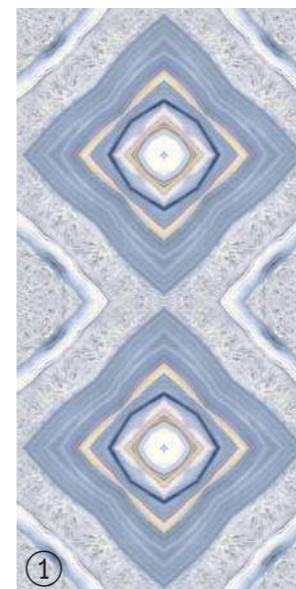

Patterns

Informations

Size:
600x1200mm
60x120cm / 2'x4'

Surface:
Polished Surface