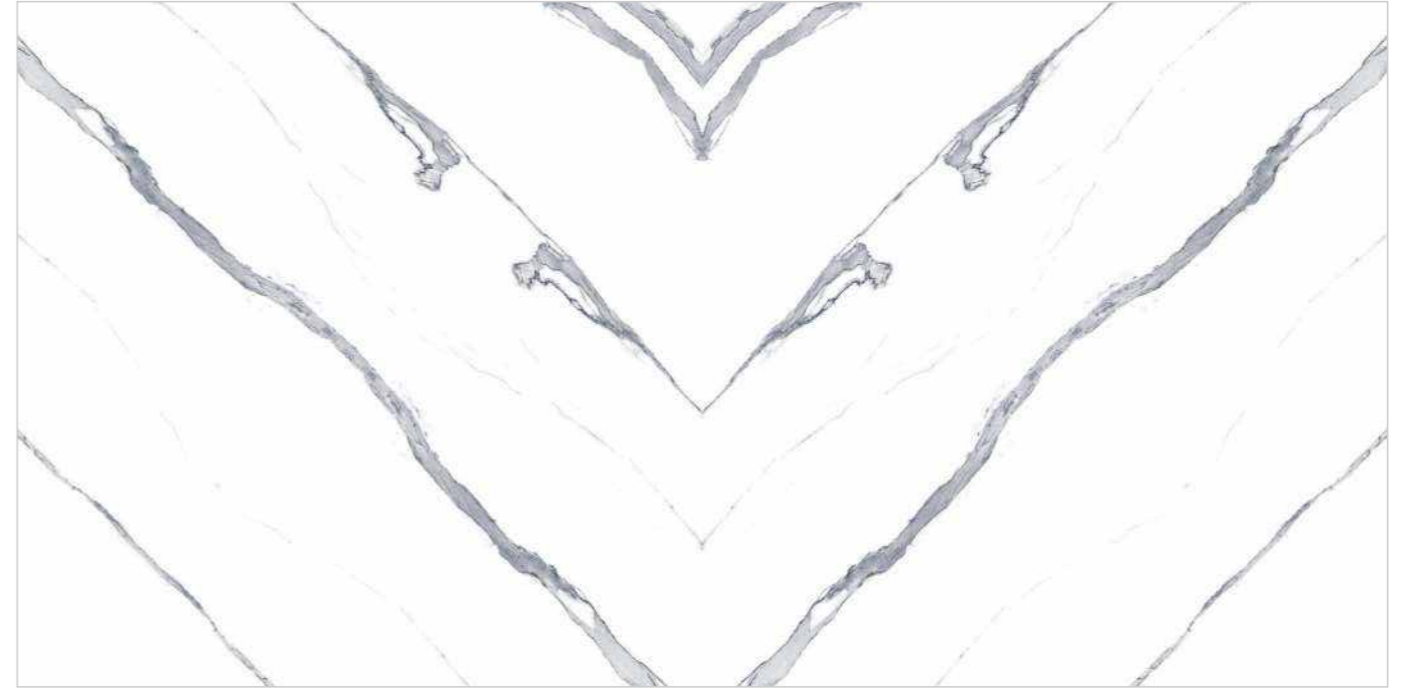

SATVARIO SMART