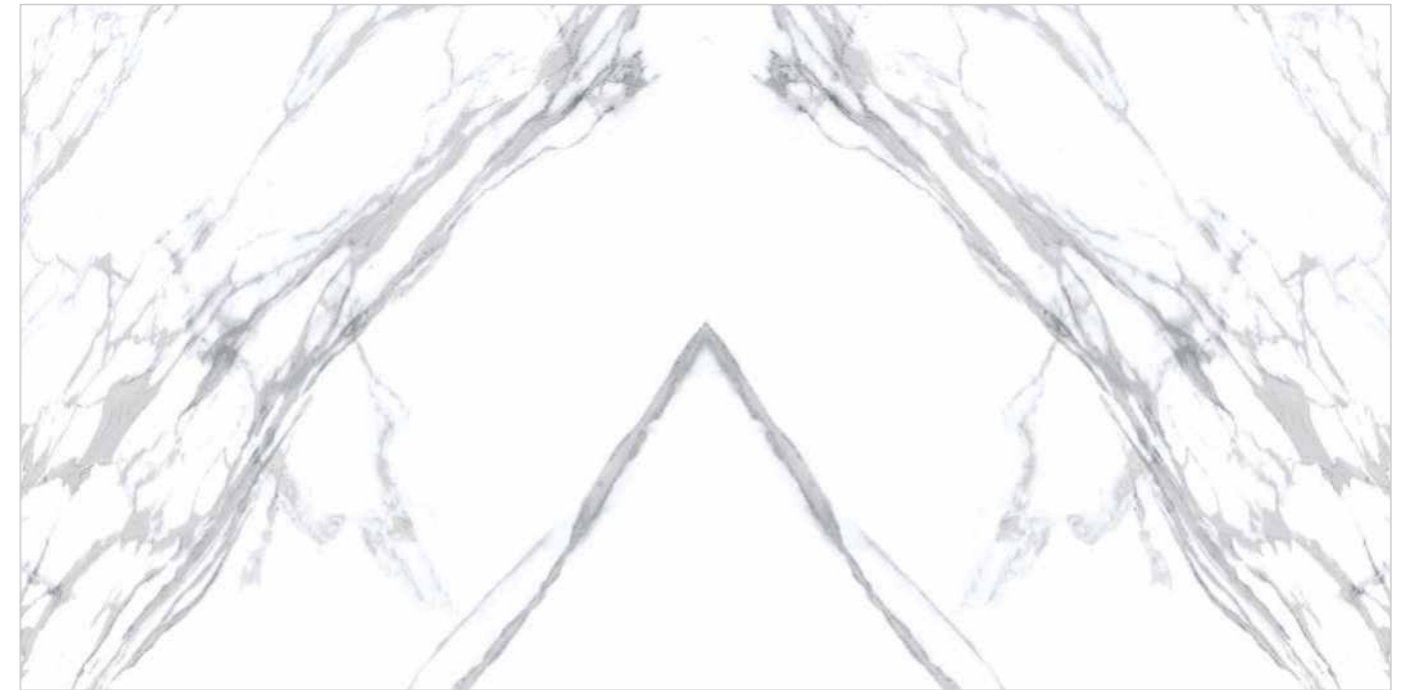

**Surface:**  
Polished Surface

**SOBRAL**

Patterns

Informations

**Size:**  
600x1200mm  
60x120cm / 2'x4'

**Surface:**  
Polished Surface

**RIVERA**

Patterns