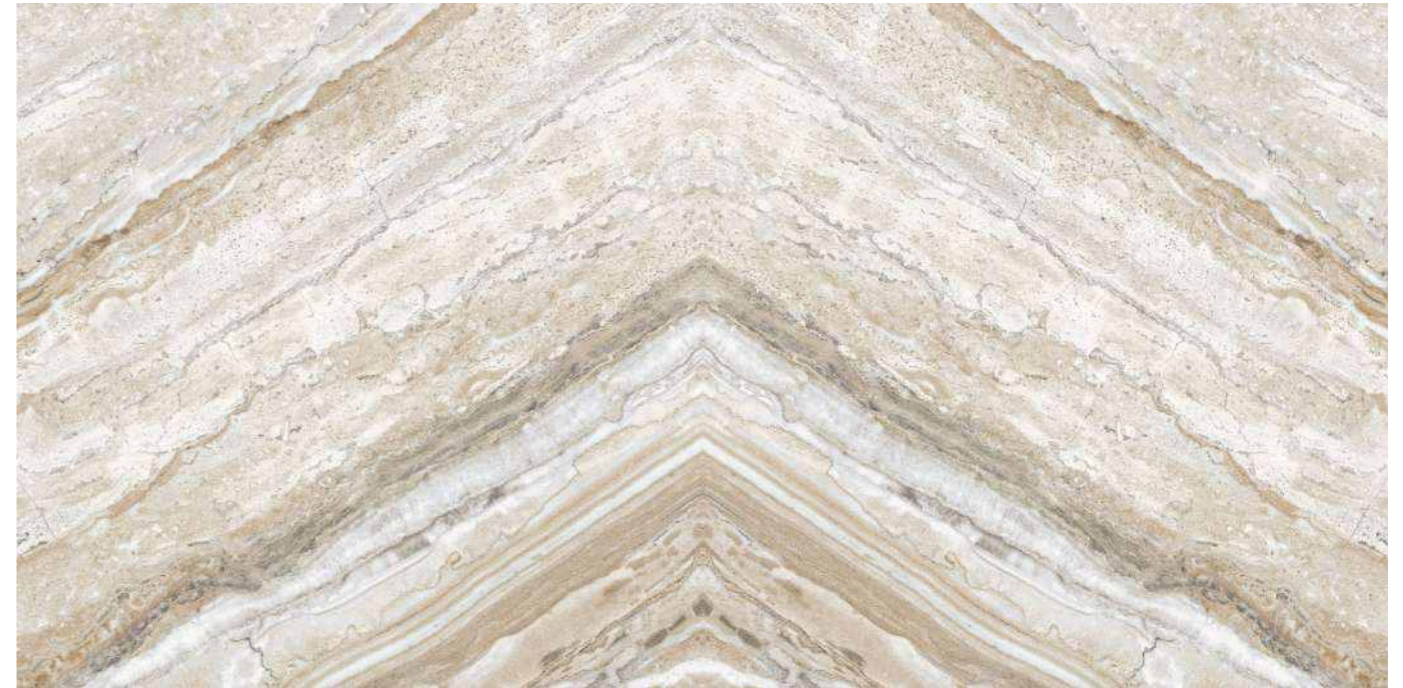

Patterns

Informations

Size:
600x1200mm
60x120cm / 2'x4'

Surface:
Polished Surface

BEAT CREMA

Patterns

Informations

Size:
600x1200mm
60x120cm / 2'x4'

Surface:
Polished Surface