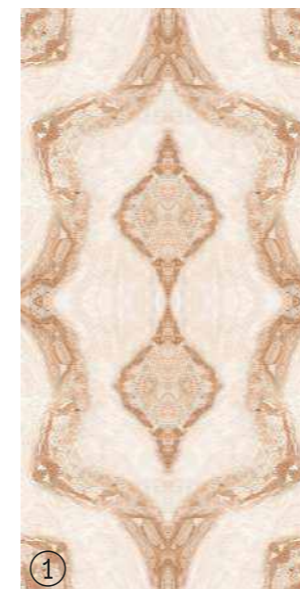

**ANCIENT**

Patterns

Informations

**Size:**  
600x1200mm  
60x120cm / 2'x4'

**Surface:**  
Polished Surface

**PANTAGONIA CREMA**

Patterns

Informations

**Size:**  
600x1200mm  
60x120cm / 2'x4'

**Surface:**  
Polished Surface

**MARVEL CREMA**

Patterns

①

②

Informations

**Size:**  
600x1200mm  
60x120cm / 2'x4'