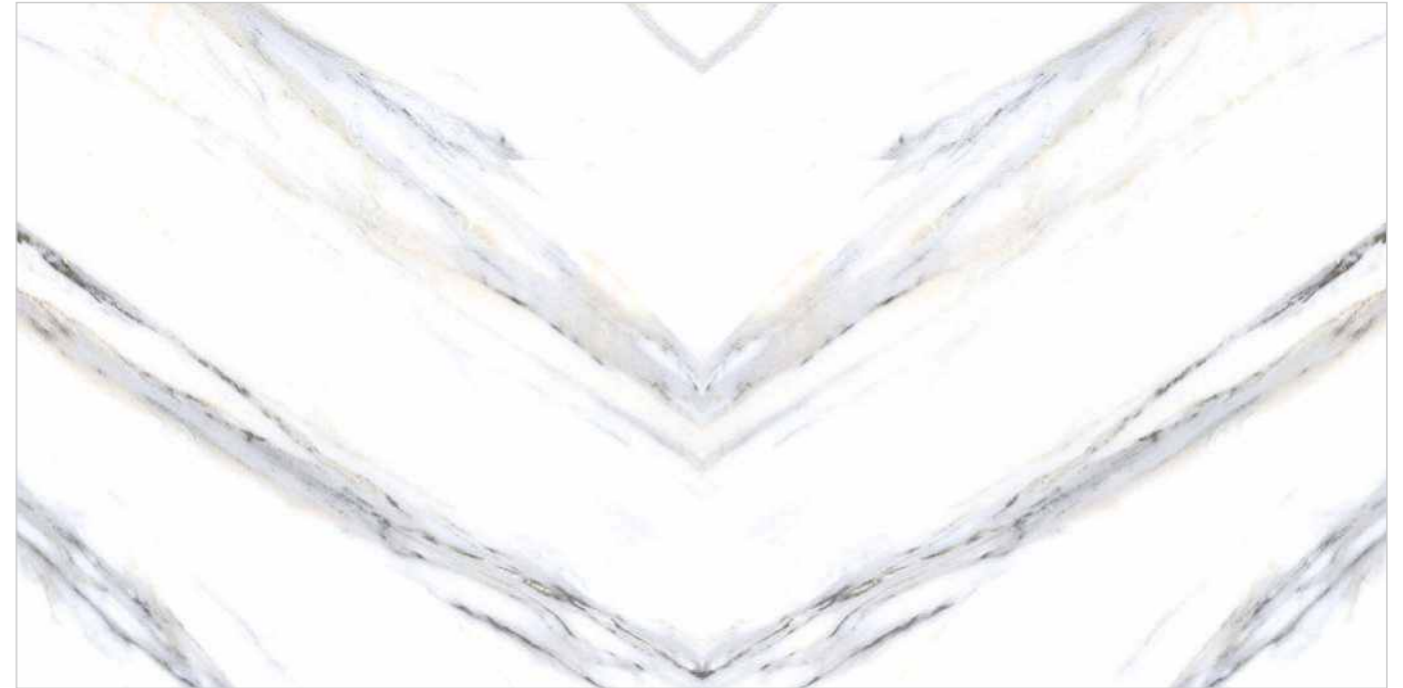

**Surface:**  
Polished Surface

**SOBRAL**

Patterns

Informations

**Size:**  
600x1200mm  
60x120cm / 2'x4'

**Surface:**  
Polished Surface

**RIVERA**

Patterns