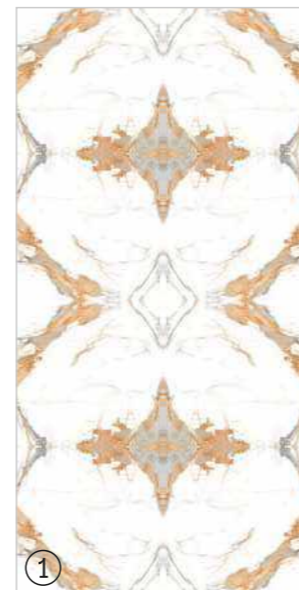

Patterns

Informations

Size:
600x1200mm
60x120cm / 2'x4'

Surface:
Polished Surface