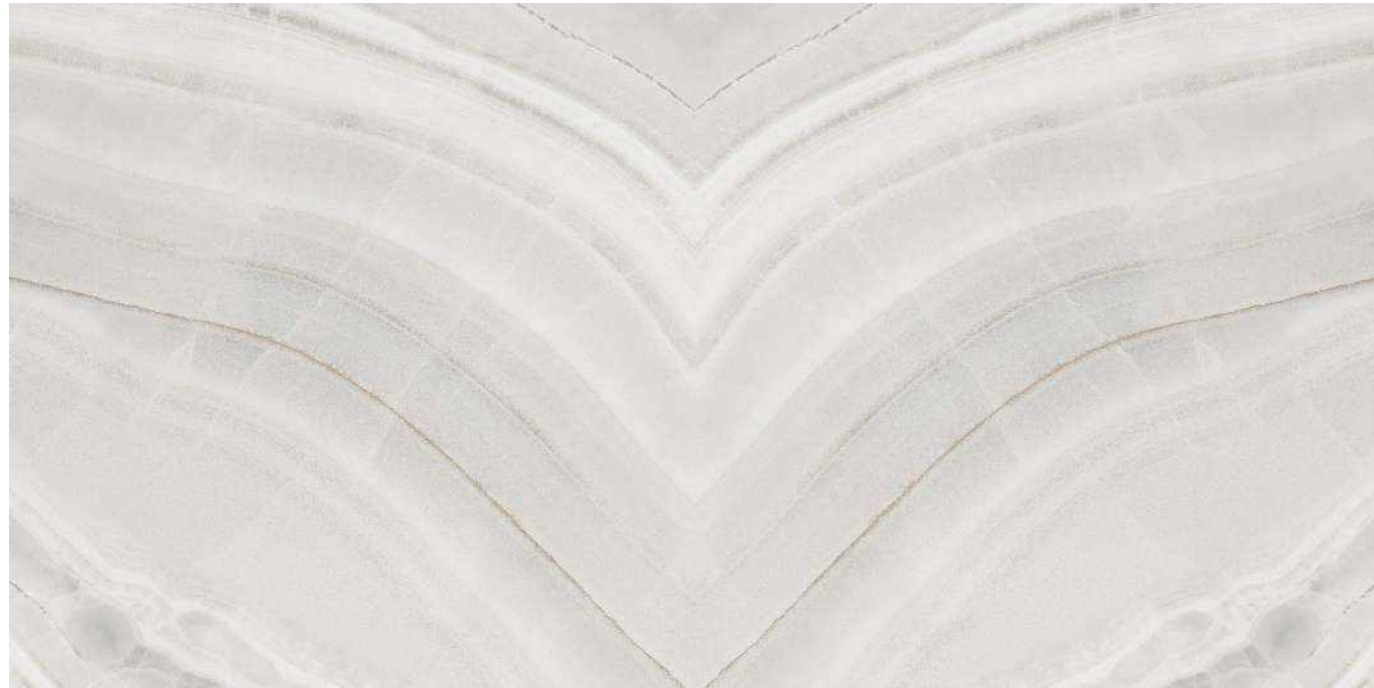

①

②

Informations

**Size:**  
600x1200mm  
60x120cm / 2'x4'

**Surface:**  
Polished Surface

**ROSA VELI**

Patterns

①