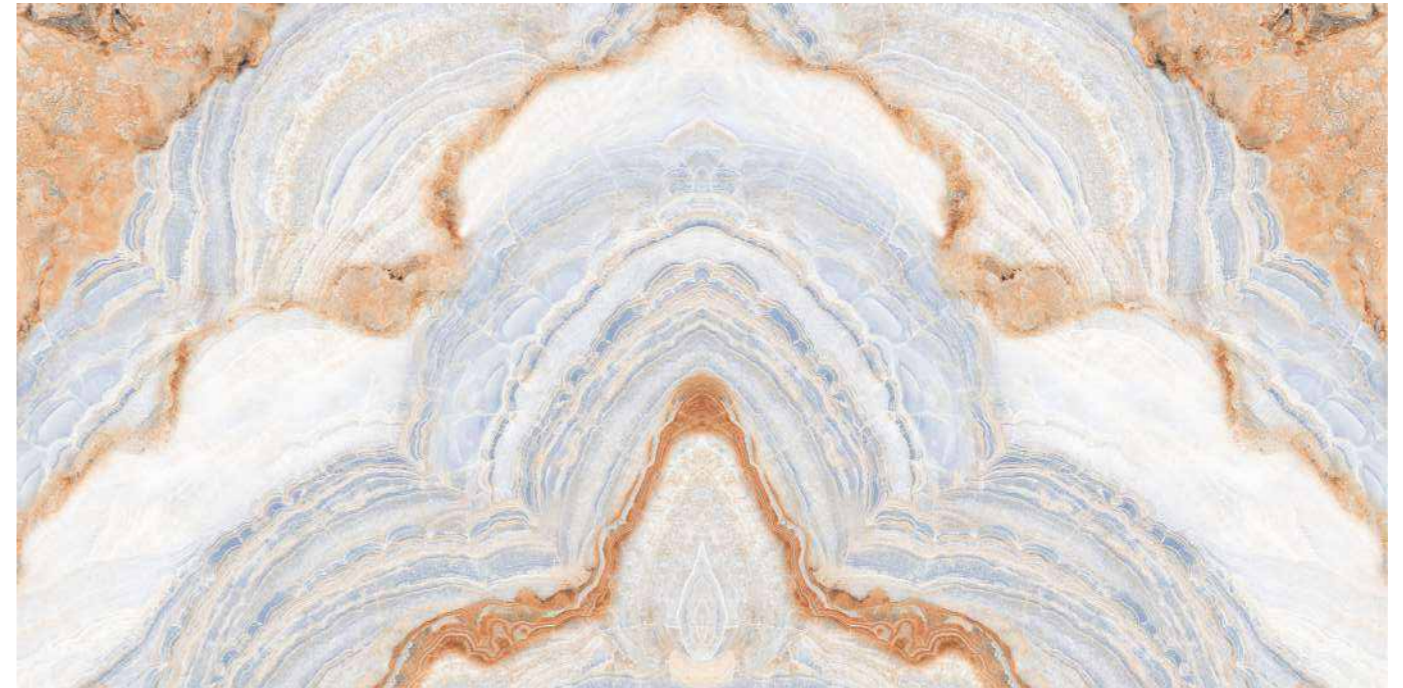

CAMOUFLAGE