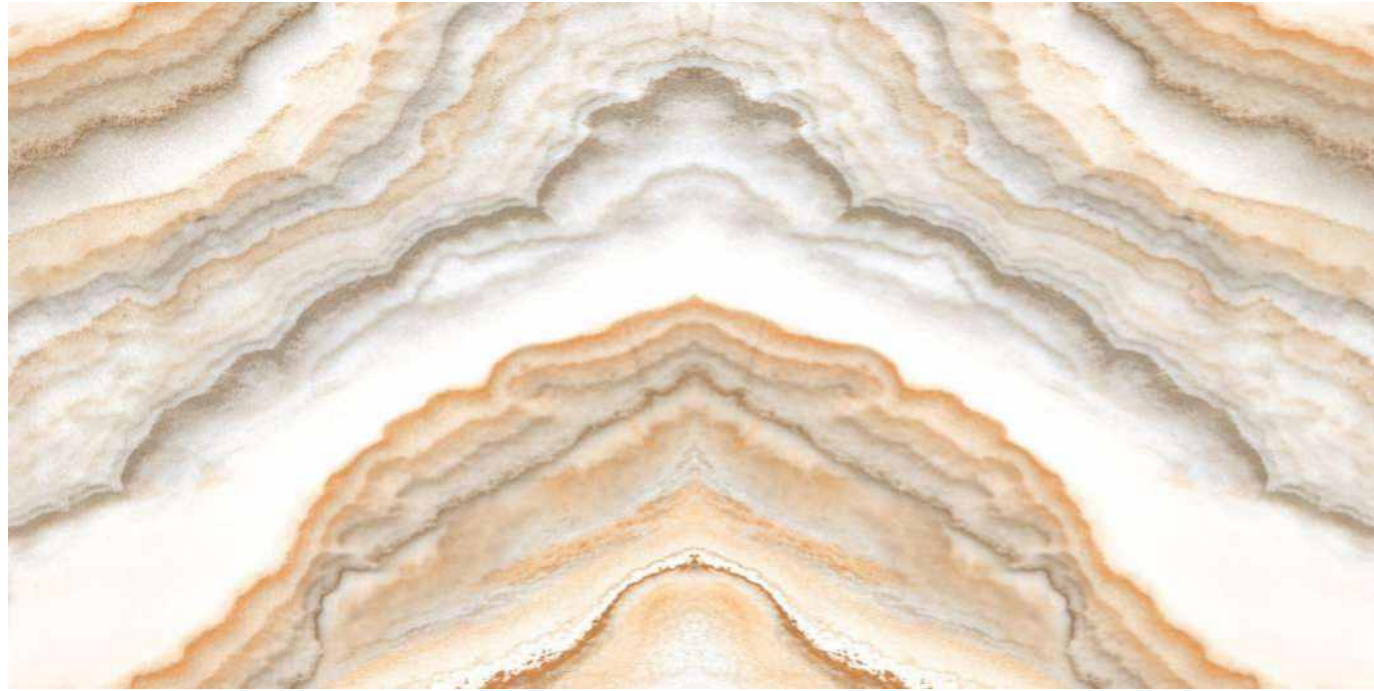

CROWDER

Patterns

①

②

Informations

Size:
600x1200mm
60x120cm / 2'x4'

Surface:
Polished Surface

Patterns

①

②

Informations

Size:
600x1200mm
60x120cm / 2'x4'

Surface:
Polished Surface