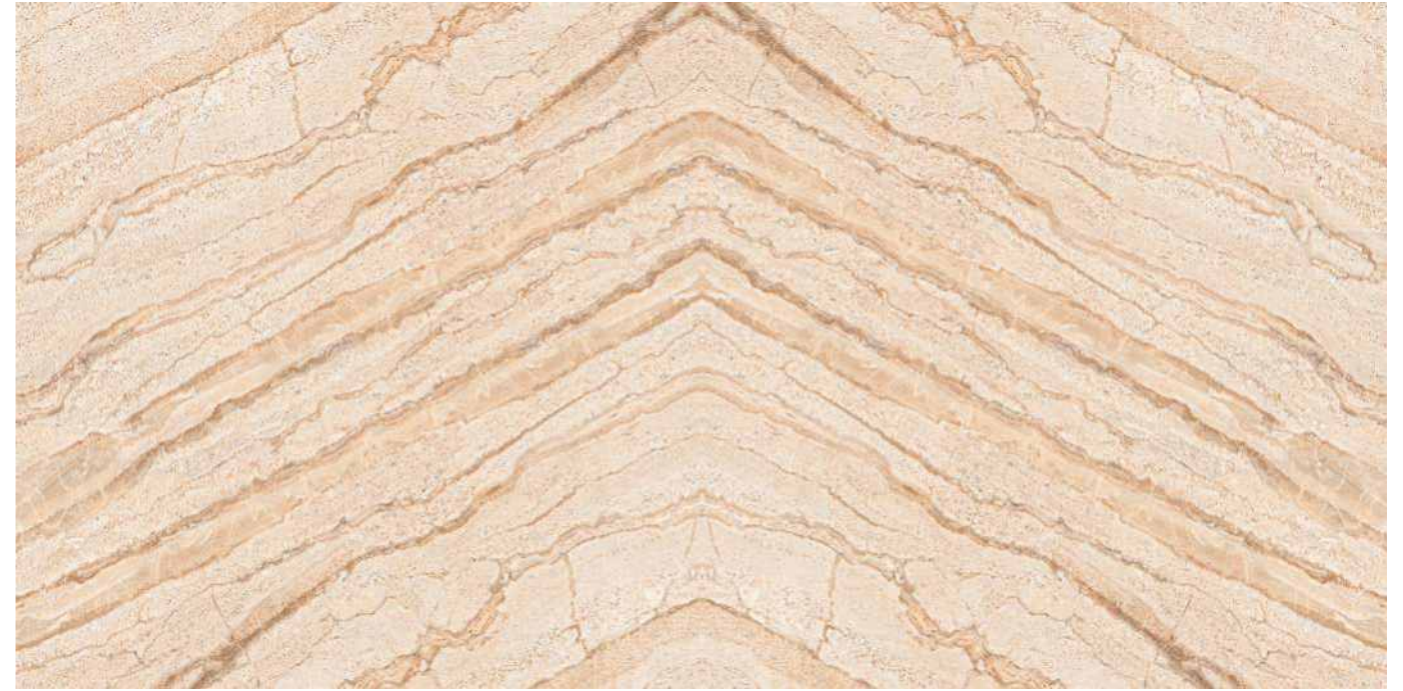

**Size:**  
600x1200mm  
60x120cm / 2'x4'

**Surface:**  
Polished Surface

**CORAL**

Patterns

Informations

**Size:**  
600x1200mm  
60x120cm / 2'x4'

**Surface:**  
Polished Surface

**DAURA**