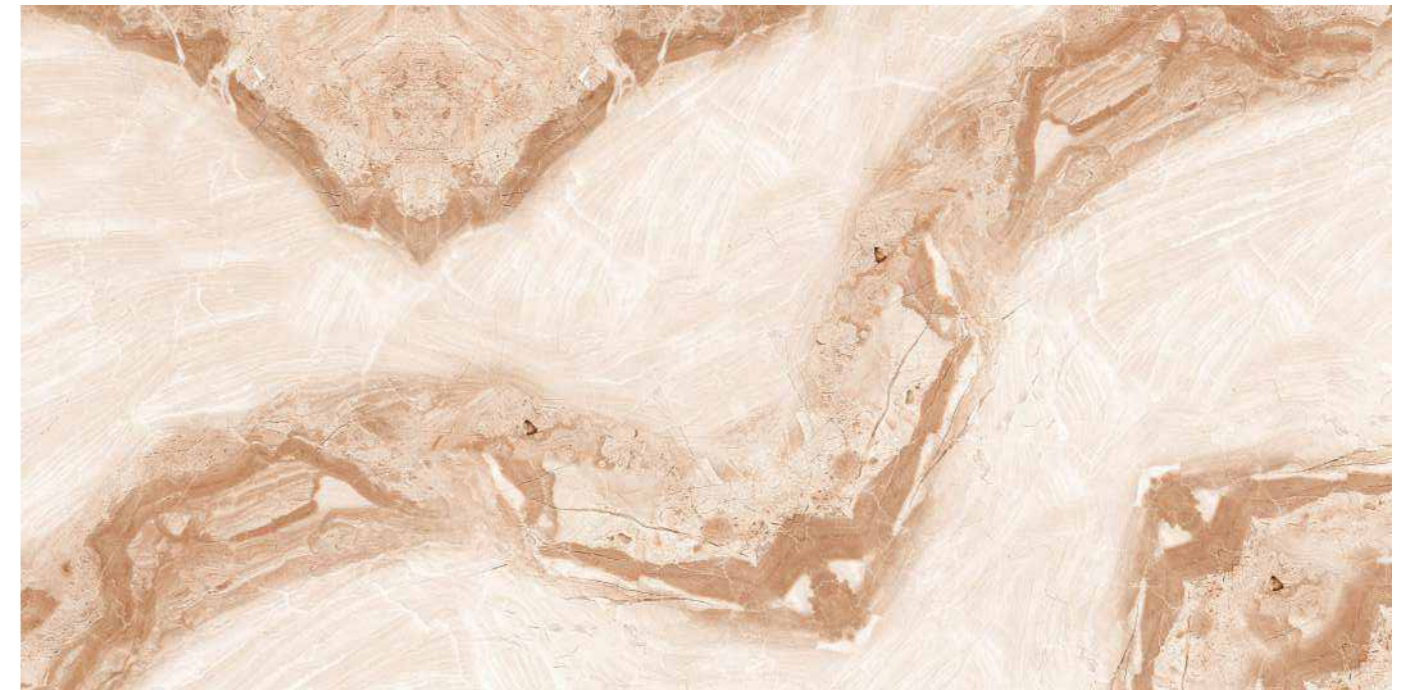

**ANCIENT**

Patterns

Informations

**Size:**  
600x1200mm  
60x120cm / 2'x4'

**Surface:**  
Polished Surface

**PANTAGONIA CREMA**

Patterns

Informations