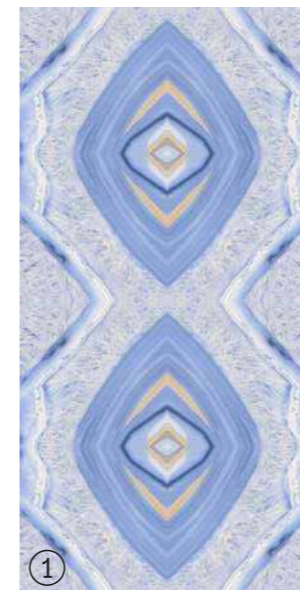

Patterns

Informations

Size:
600x1200mm
60x120cm / 2'x4'

Surface:
Polished Surface