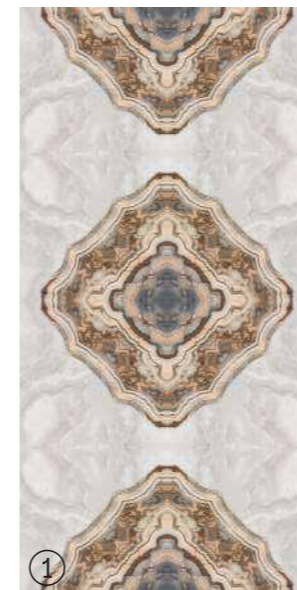

Patterns

Informations

Size:
600x1200mm
60x120cm / 2'x4'

Surface:
Polished Surface