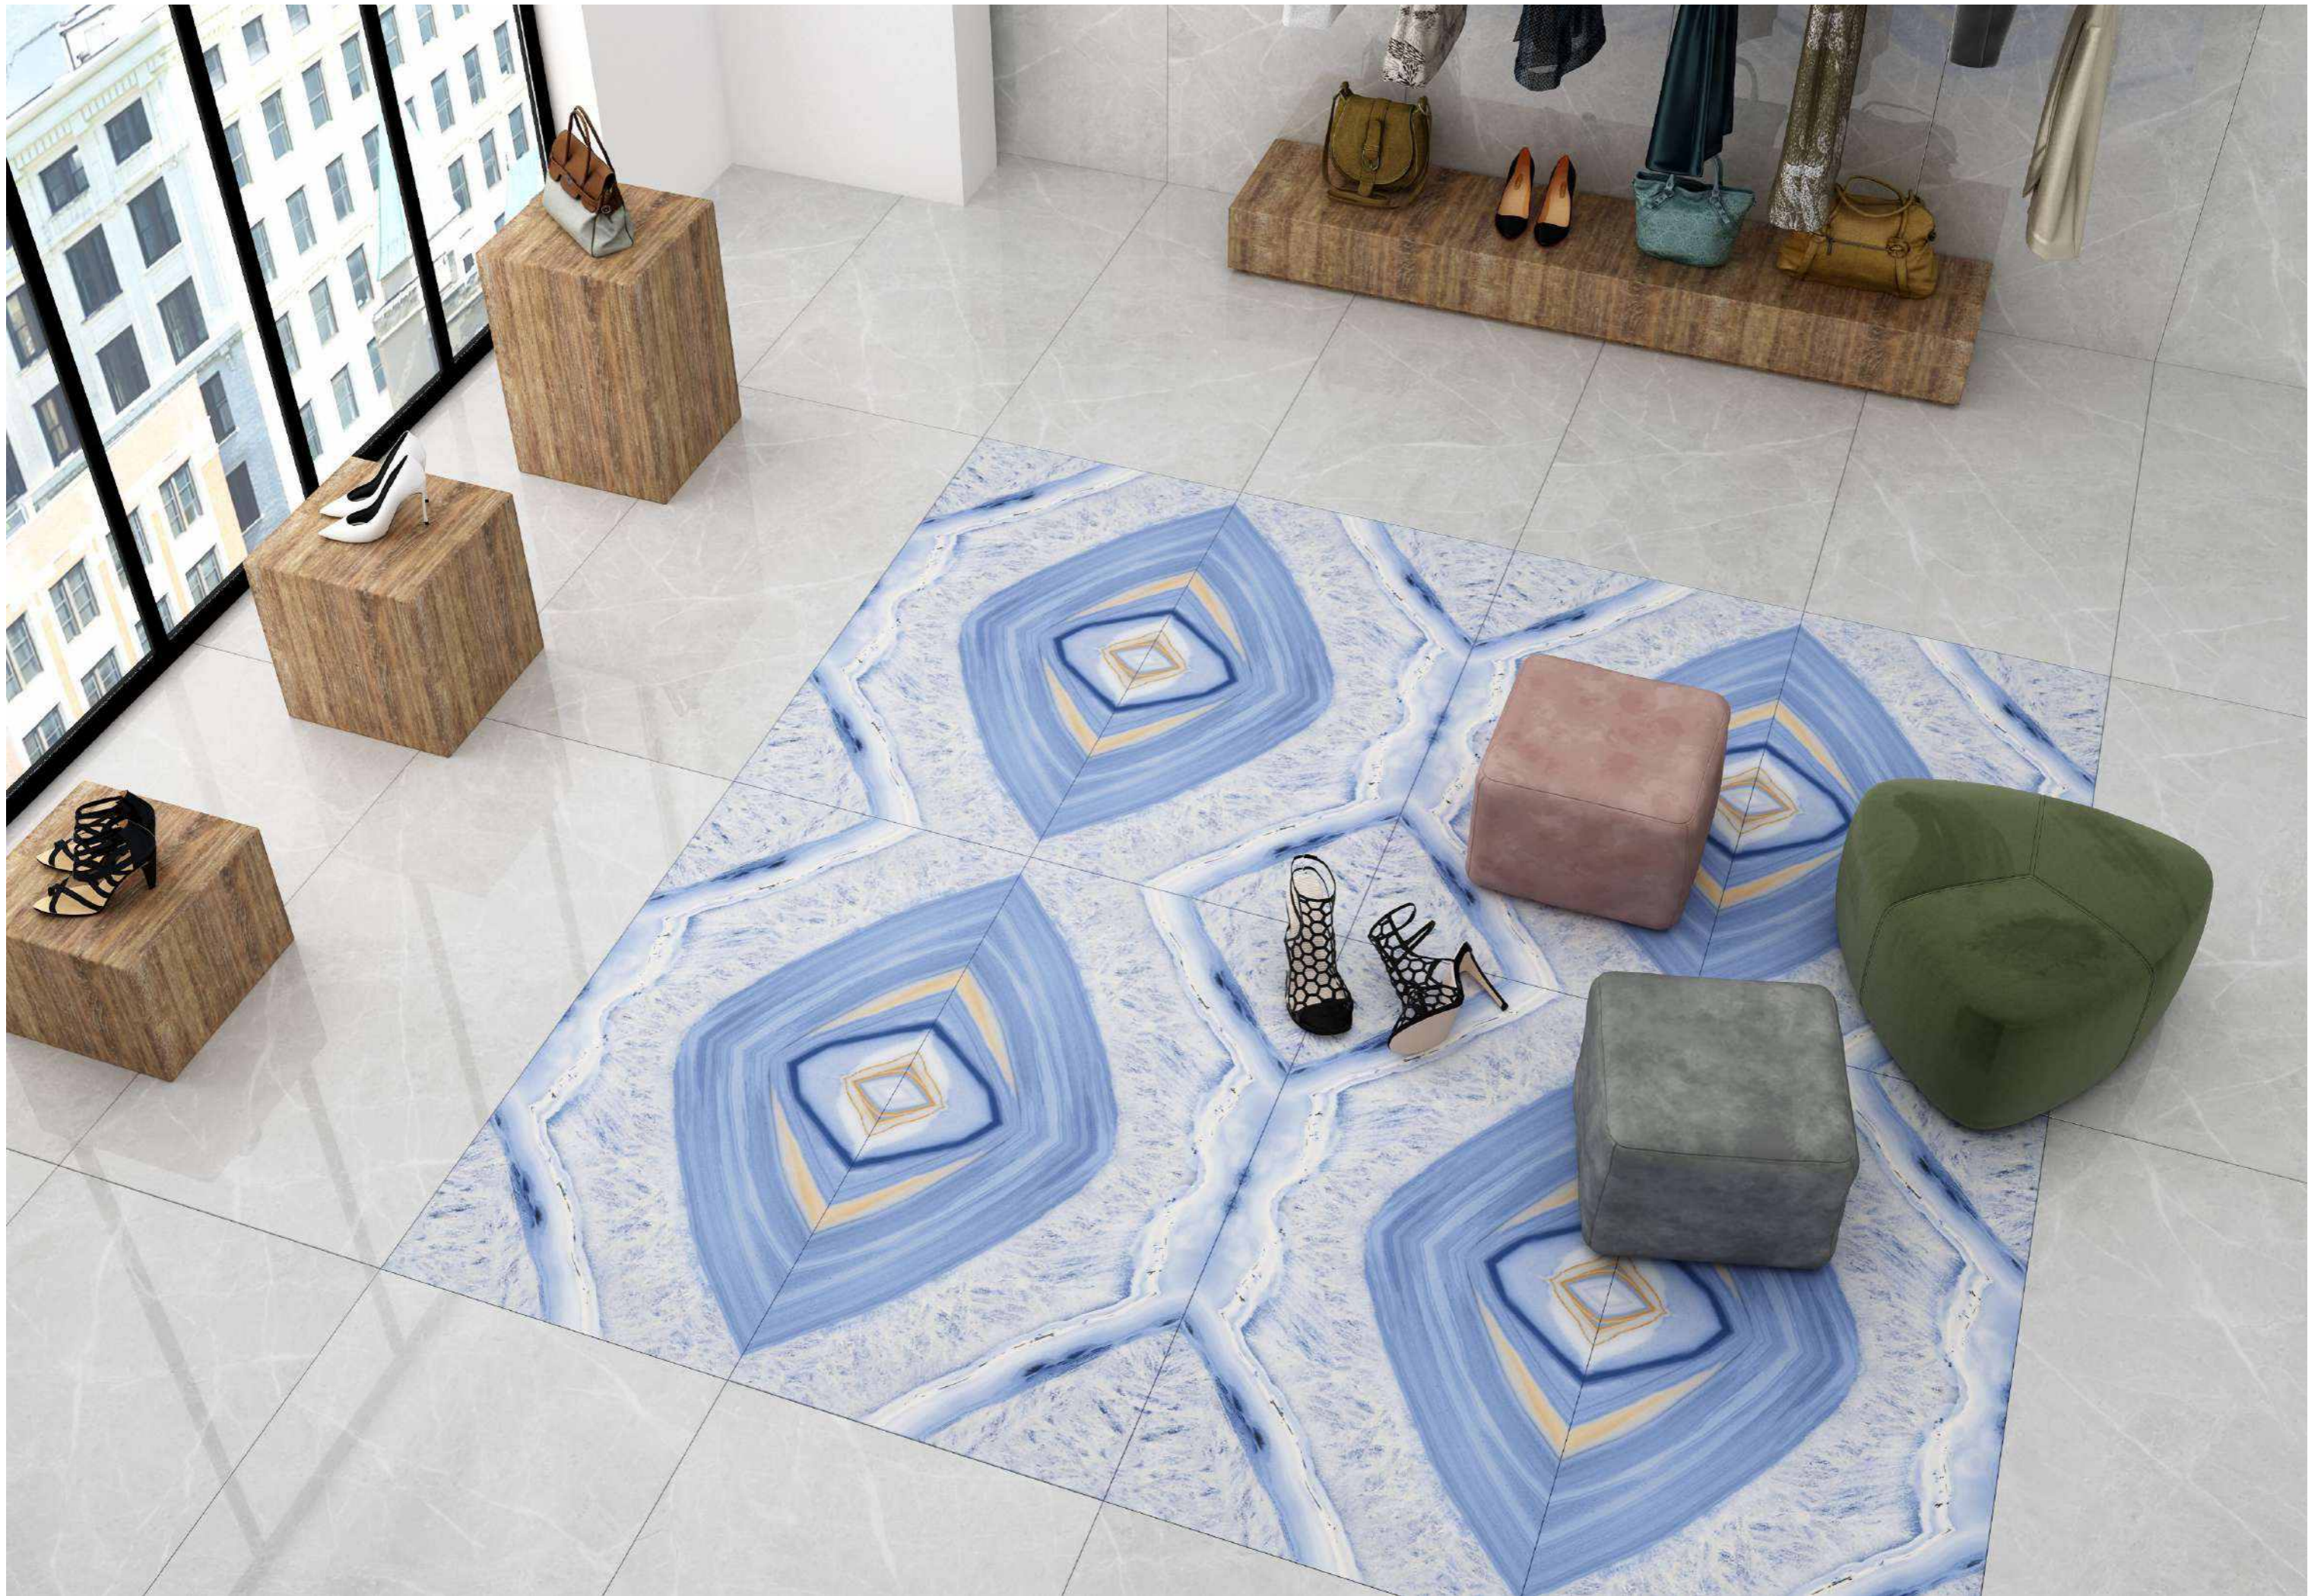

**LOVITO**

Patterns

Informations

**Size:**  
600x1200mm  
60x120cm / 2'x4'

**Surface:**  
Polished Surface

**HANSE**

Patterns

①