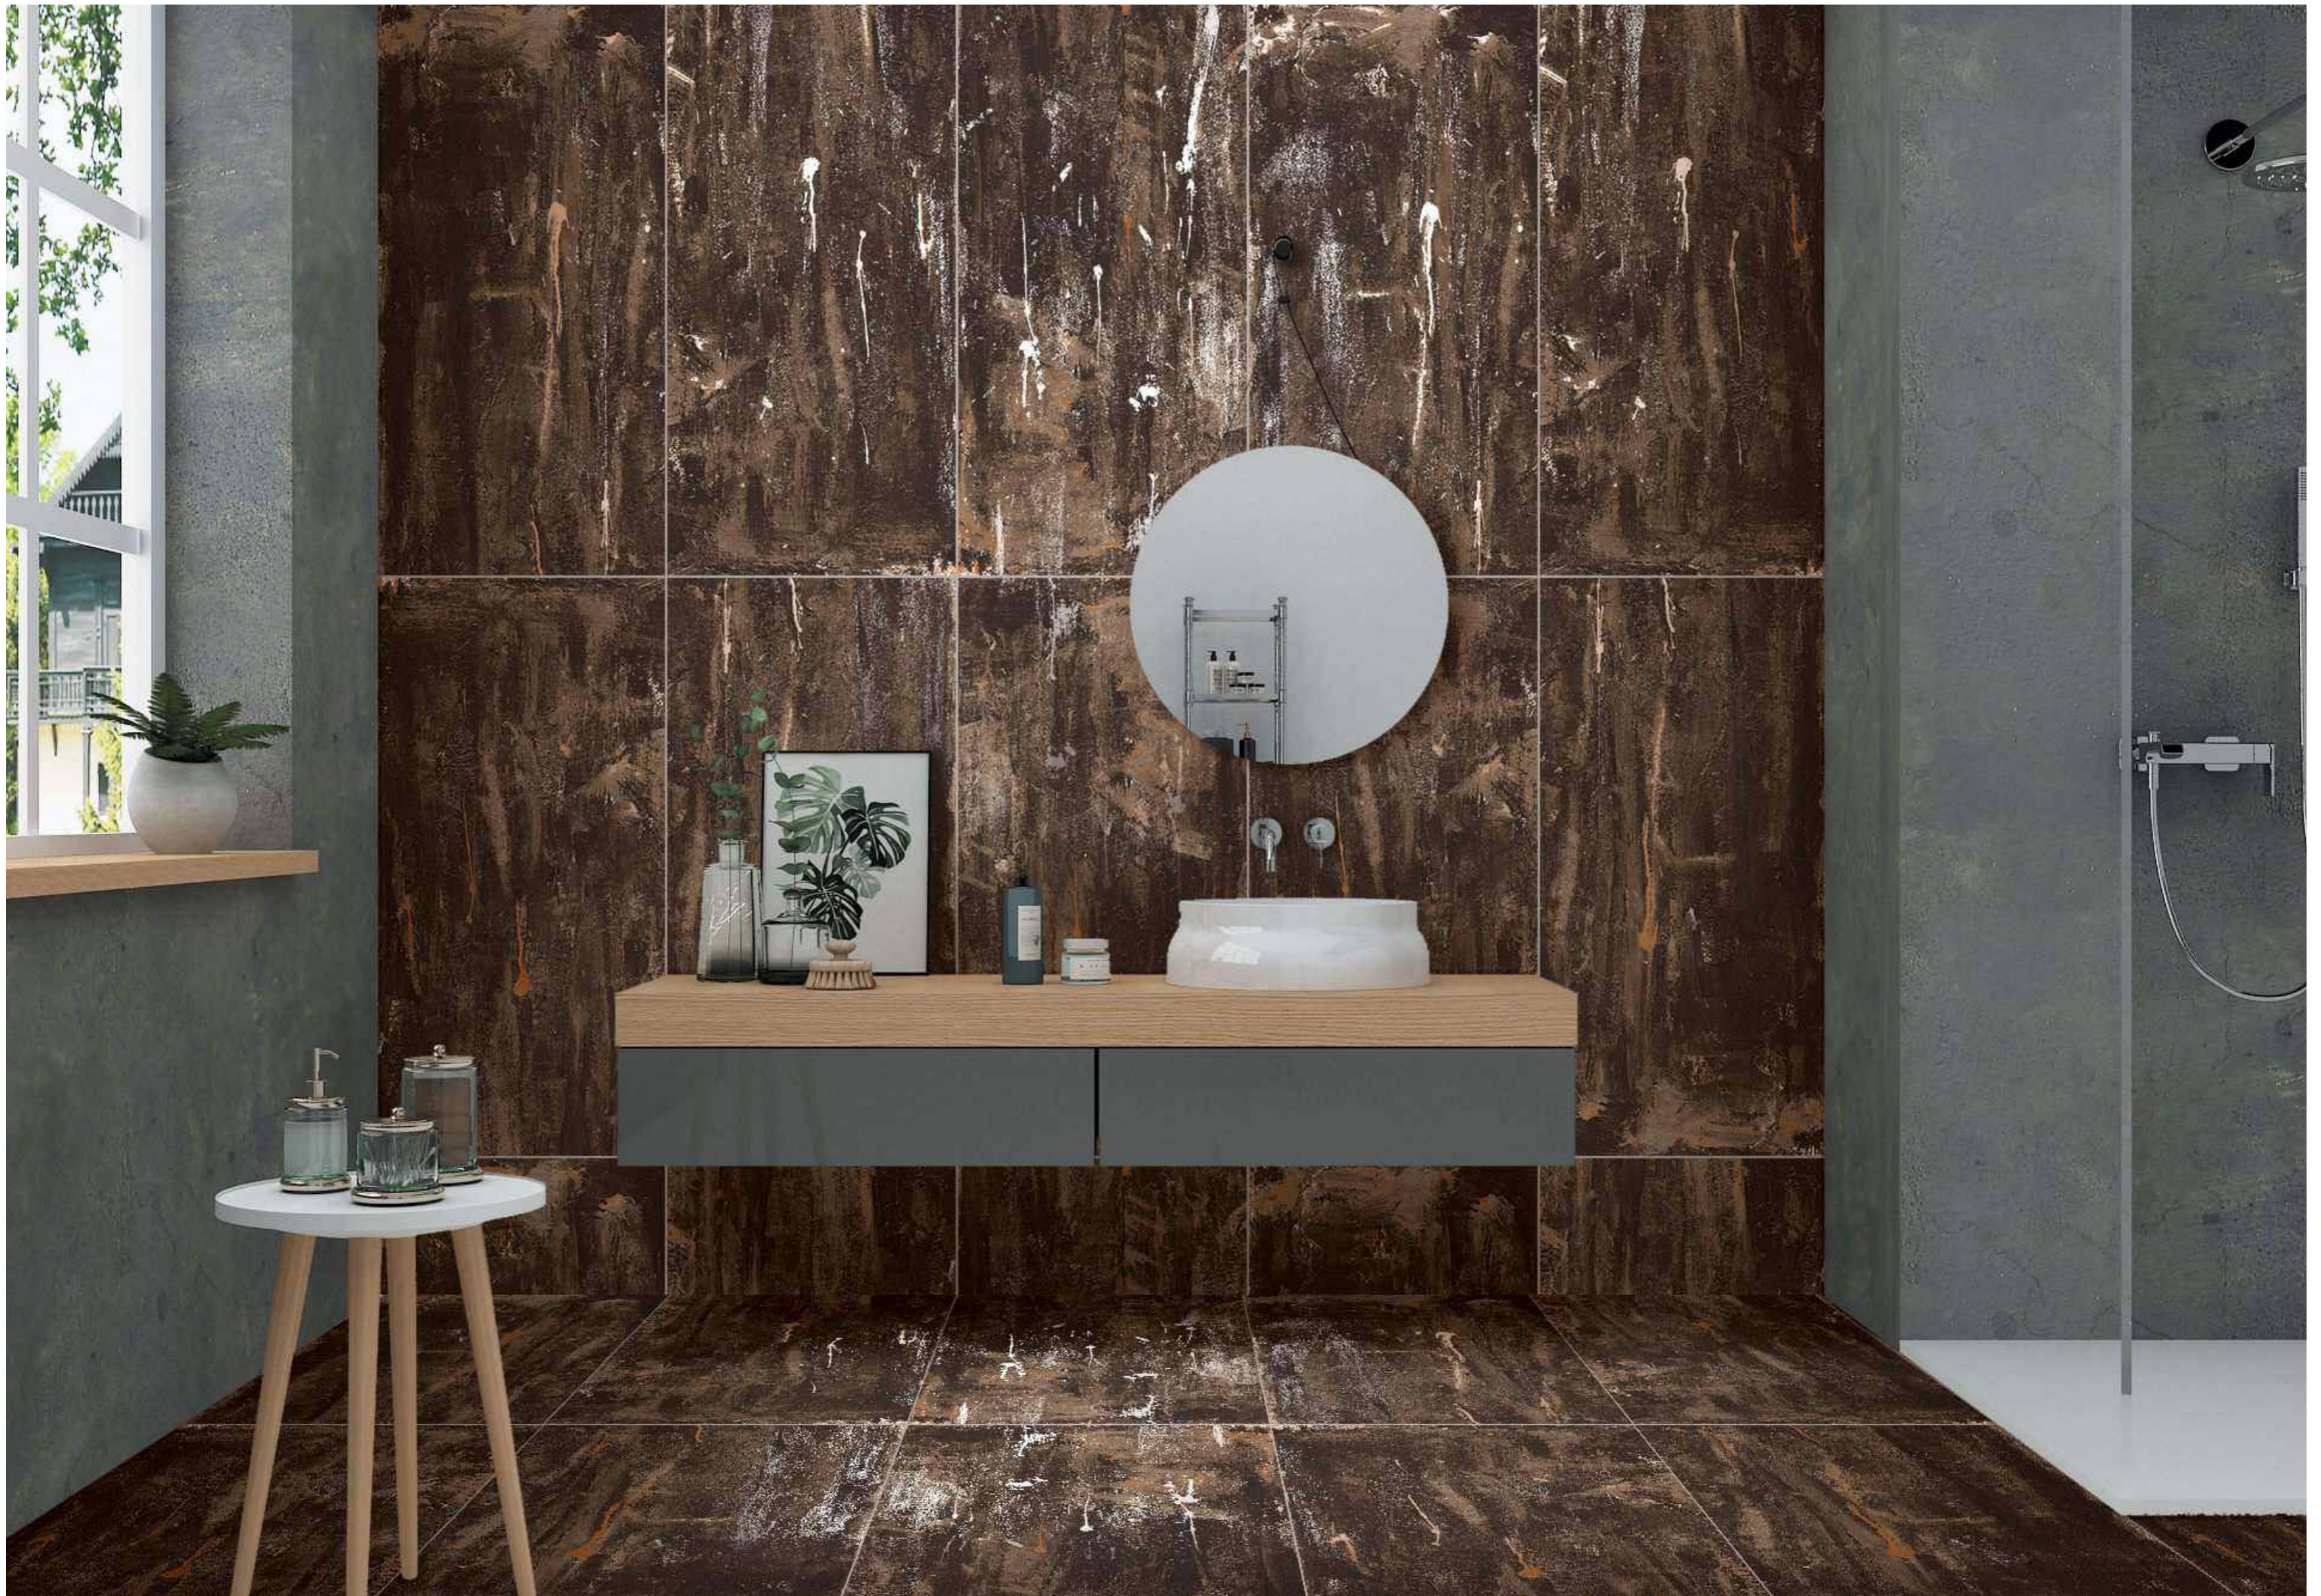

600x1200mm
60x120cm / 2'x4'

Random-4
Carving Effect
Matt Finish

MIRABELL CHOCO

600x1200mm
60x120cm / 2'x4'

Random-4
Carving Effect
Matt Finish

MASIF ANTIQUE

600x1200mm
60x120cm / 2'x4'

Random-6
Carving Effect
Matt Finish