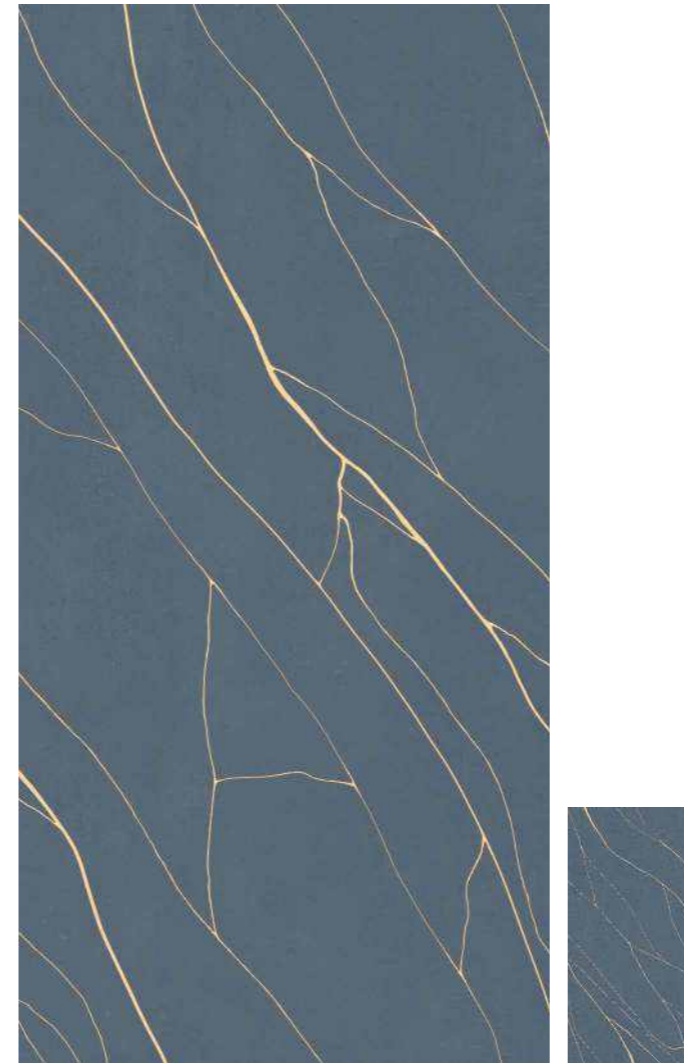

PERTH AZUL

600x1200mm
60x120cm / 2'x4'

Random-2
Carving Effect
Matt Finish