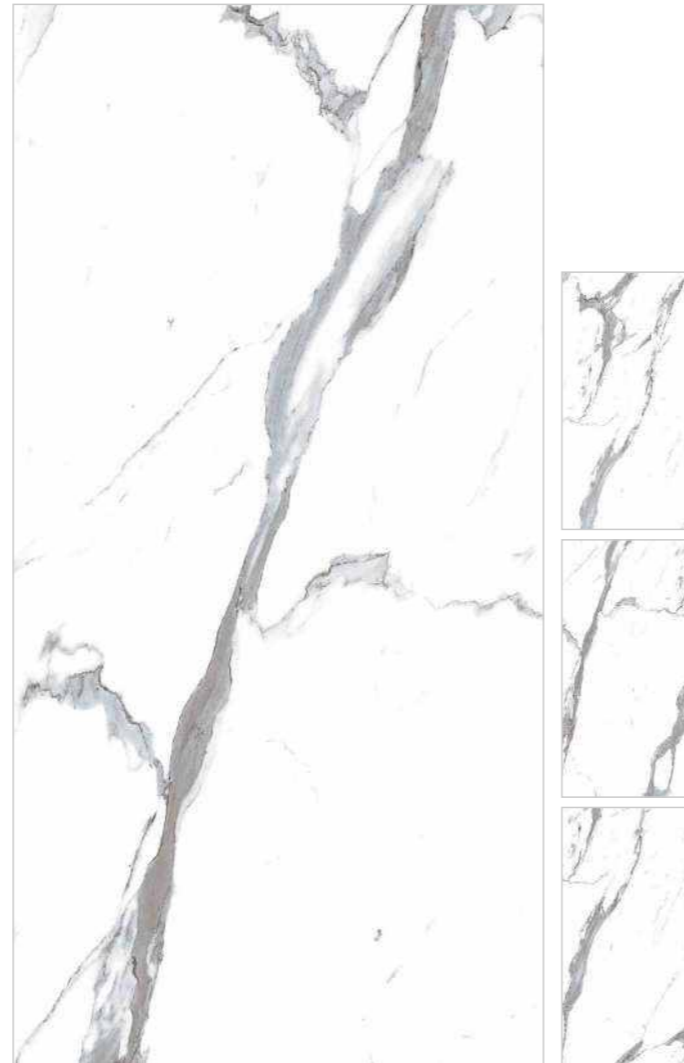

ZARA GOLD

600x1200mm
60x120cm / 2'x4'

Random-4
Carving Effect
Matt Finish

TRAVO TAN

600x1200mm
60x120cm / 2'x4'

Random-9
Carving Effect
Matt Finish

VENTO WHITE

600x1200mm
60x120cm / 2'x4'