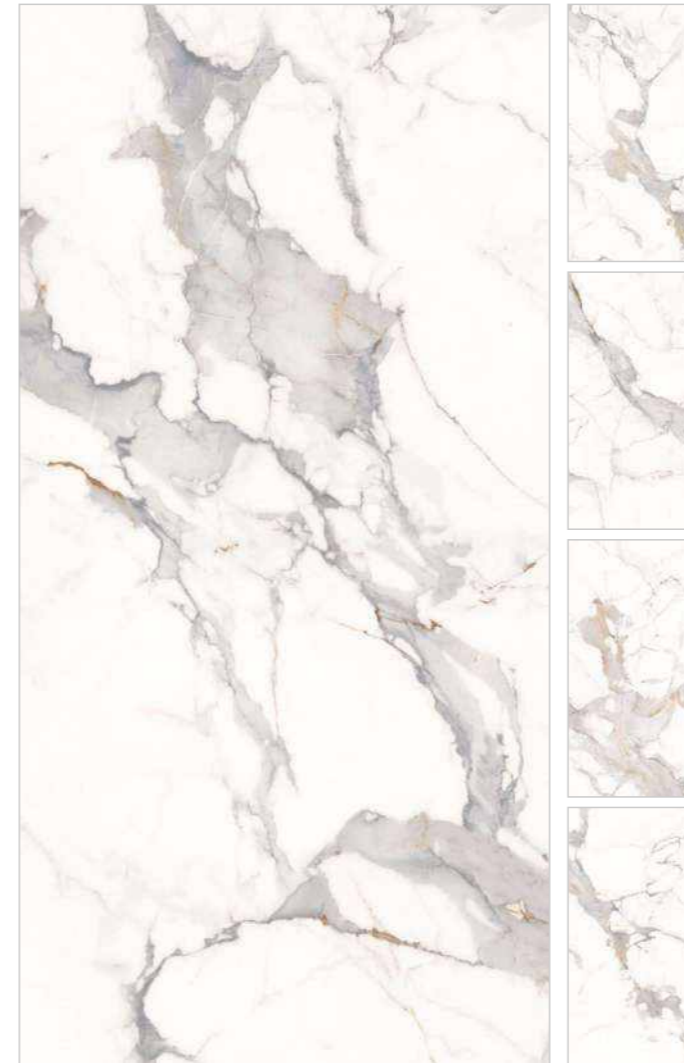

ATALANTIC WHITE

600x1200mm
60x120cm / 2'x4'

Random-6
Carving Effect
Matt Finish