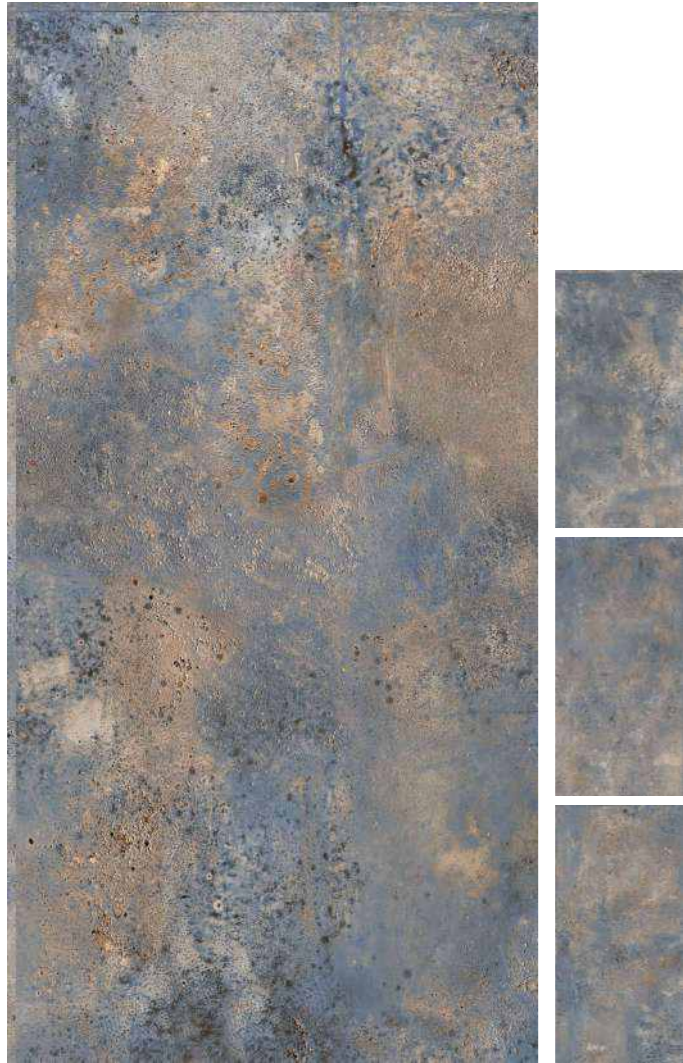

600x1200mm
60x120cm / 2'x4'

Random-2
Carving Effect
Matt Finish

RIBON BROWN

600x1200mm
60x120cm / 2'x4'

Random-4
Carving Effect
Matt Finish

RIBON MIX

600x1200mm
60x120cm / 2'x4'

Random-4
Carving Effect
Matt Finish