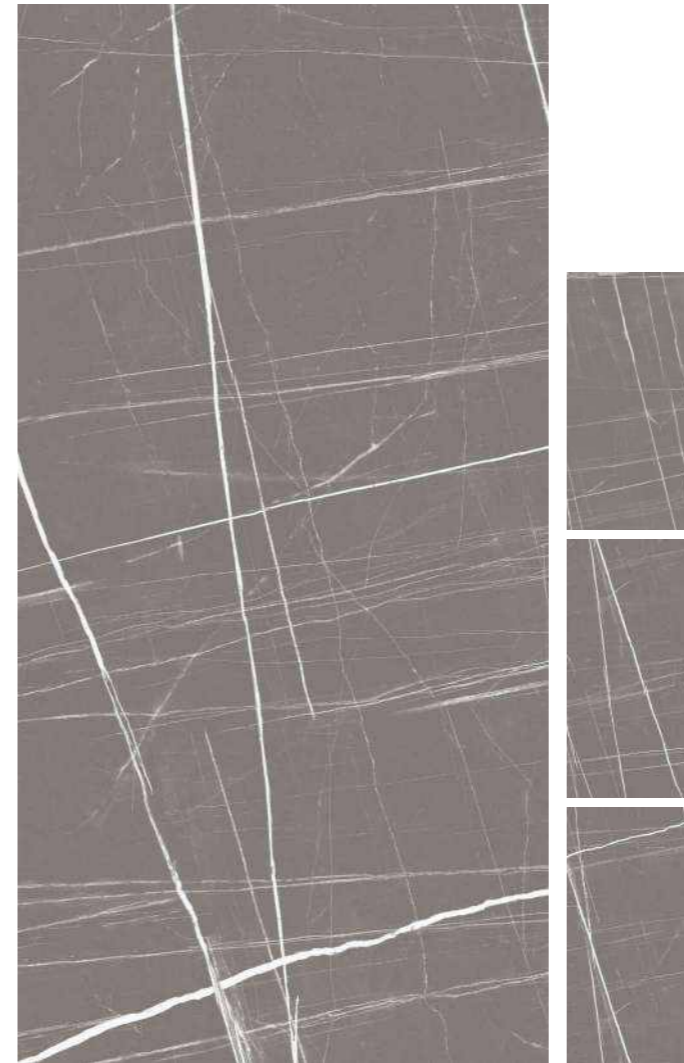

600x1200mm
60x120cm / 2'x4'

Random-4
Carving Effect
Matt Finish

APRICOT BROWN

600x1200mm
60x120cm / 2'x4'

Random-4
Carving Effect
Matt Finish

ARIAL MIDO

600x1200mm
60x120cm / 2'x4'

Random-4
Carving Effect
Matt Finish