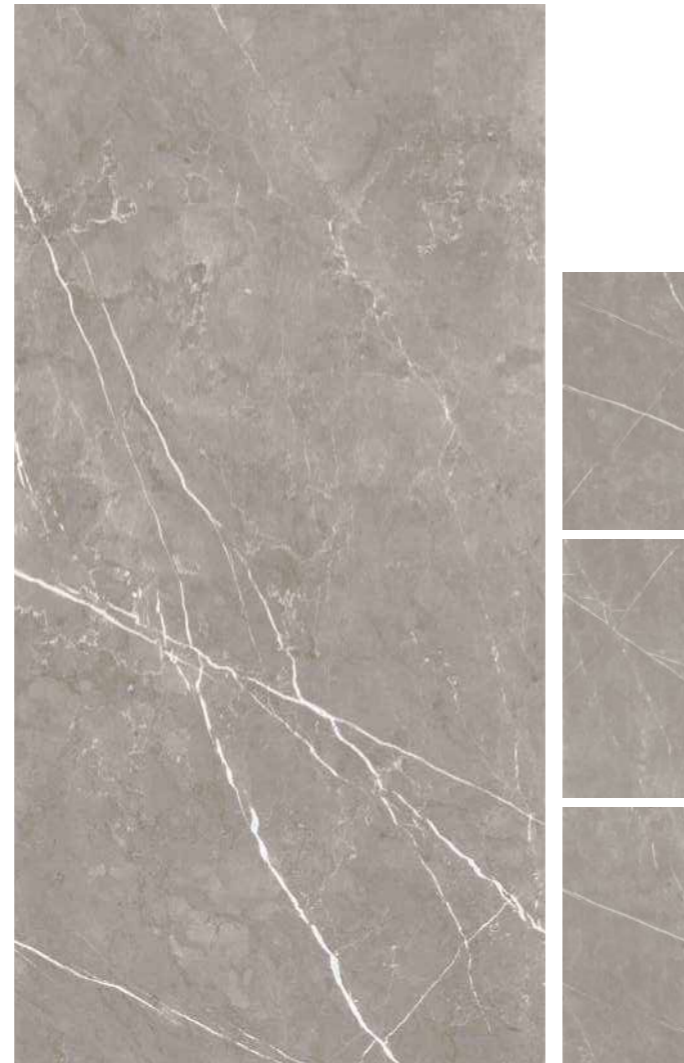

600x1200mm
60x120cm / 2'x4'

Random-4
Carving Effect
Matt Finish

BOHANIA MOKA

600x1200mm
60x120cm / 2'x4'

Random-4
Carving Effect
Matt Finish

BENETTON GRIS

600x1200mm
60x120cm / 2'x4'

Random-4
Carving Effect
Matt Finish