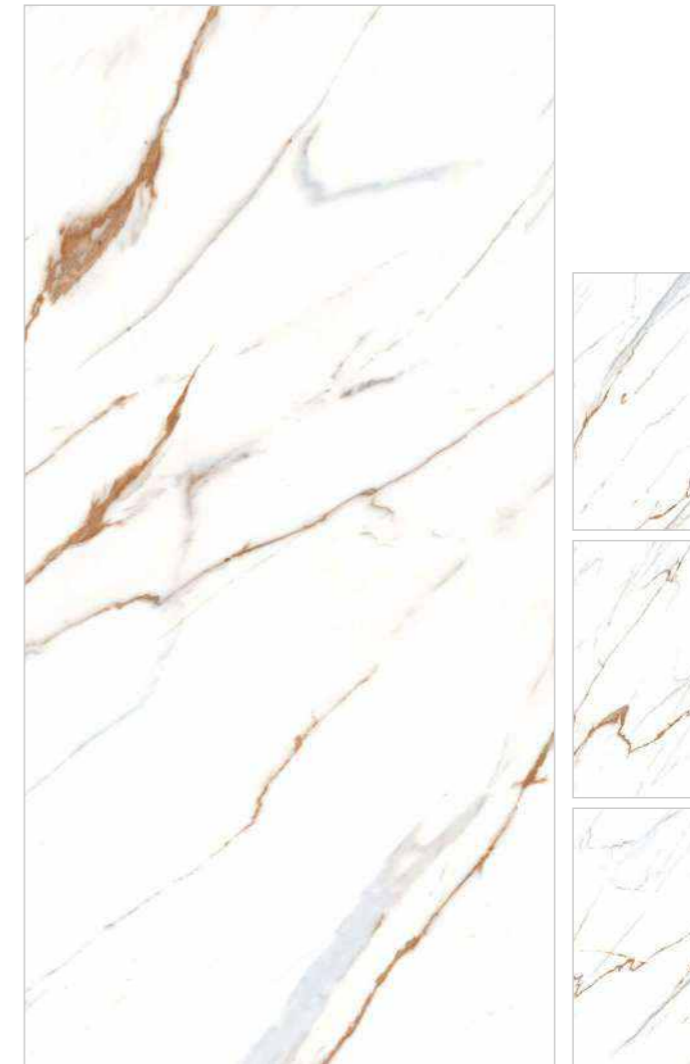

PETER GREY

600x1200mm
60x120cm / 2'x4'

Random-4
Carving Effect
Matt Finish

PETER BROWN

600x1200mm
60x120cm / 2'x4'

Random-4
Carving Effect
Matt Finish

RIVA WHITE

600x1200mm
60x120cm / 2'x4'