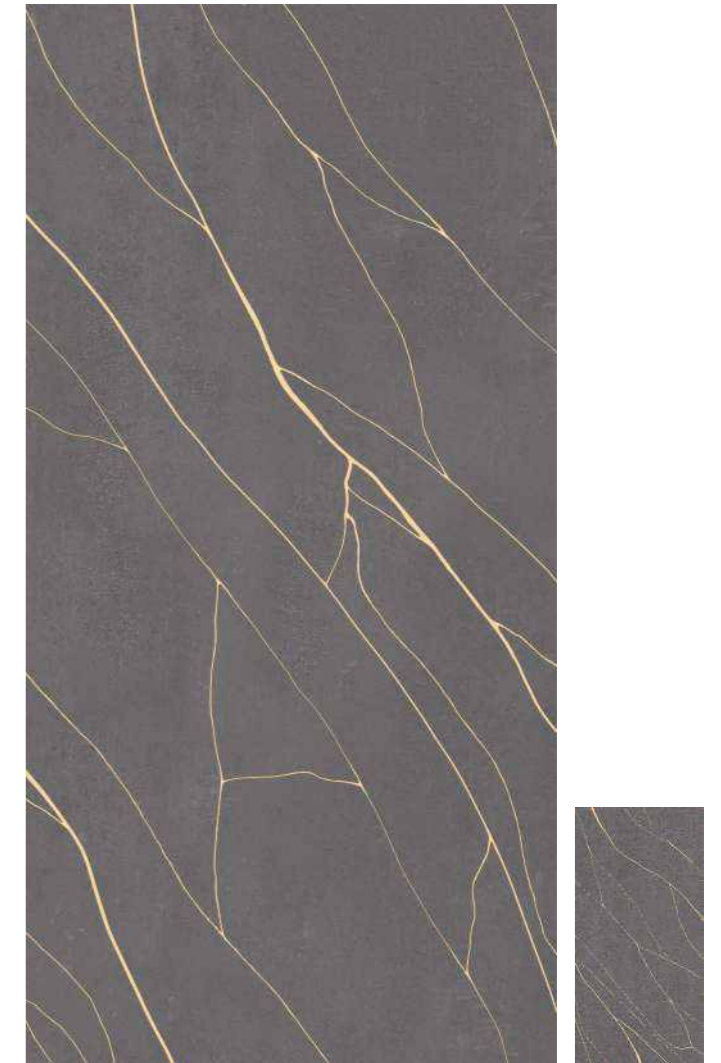

PERTH GREY

600x1200mm
60x120cm / 2'x4'

Random-2
Carving Effect
Matt Finish