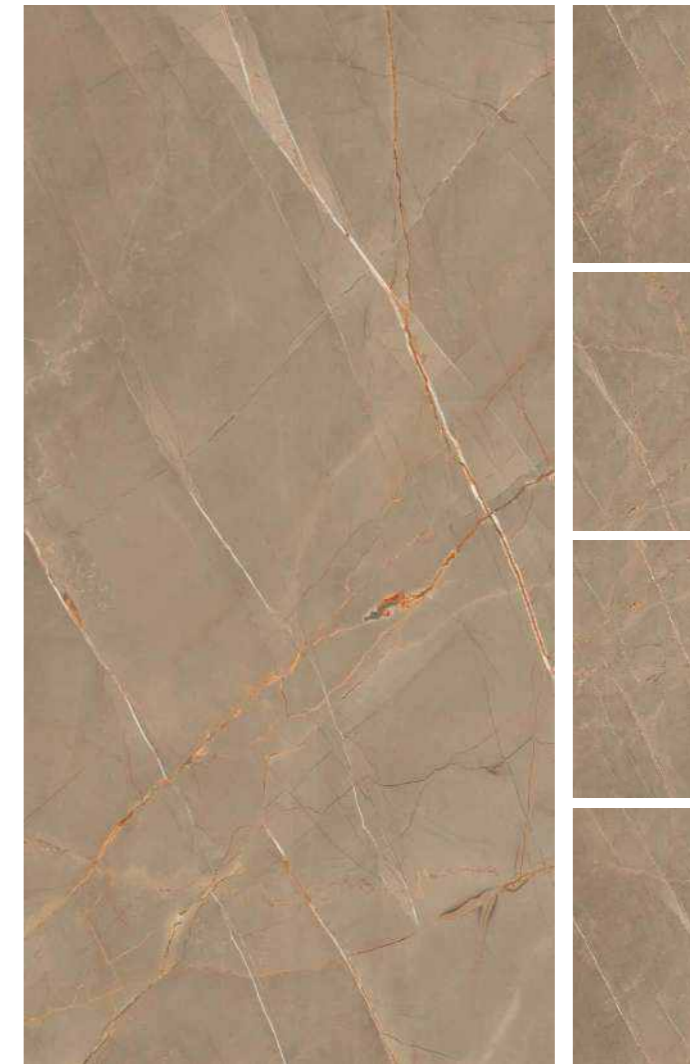

Impact Resistant & More Durable

Resistant to mould, mildew, and fungus

Stainproof

Waterproof

Product Range

ALTAIR BROWN

600x1200mm
60x120cm / 2'x4'

Random-5
Carving Effect
Matt Finish