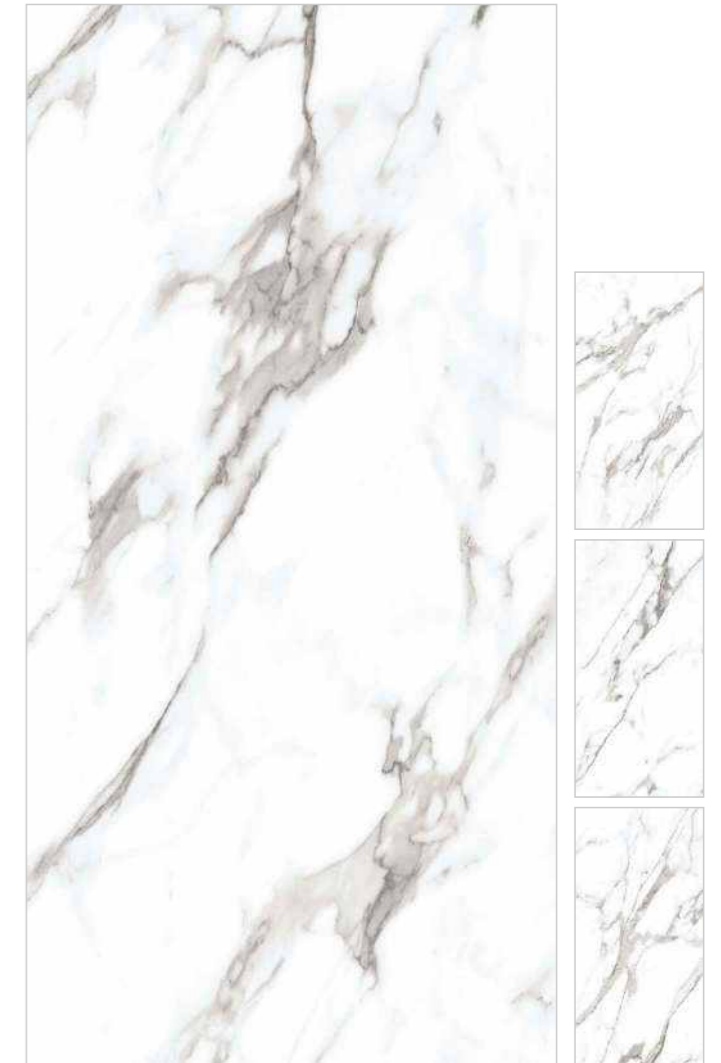

MARTIN WHITE

600x1200mm
60x120cm / 2'x4'

Random-4
Carving Effect
Matt Finish