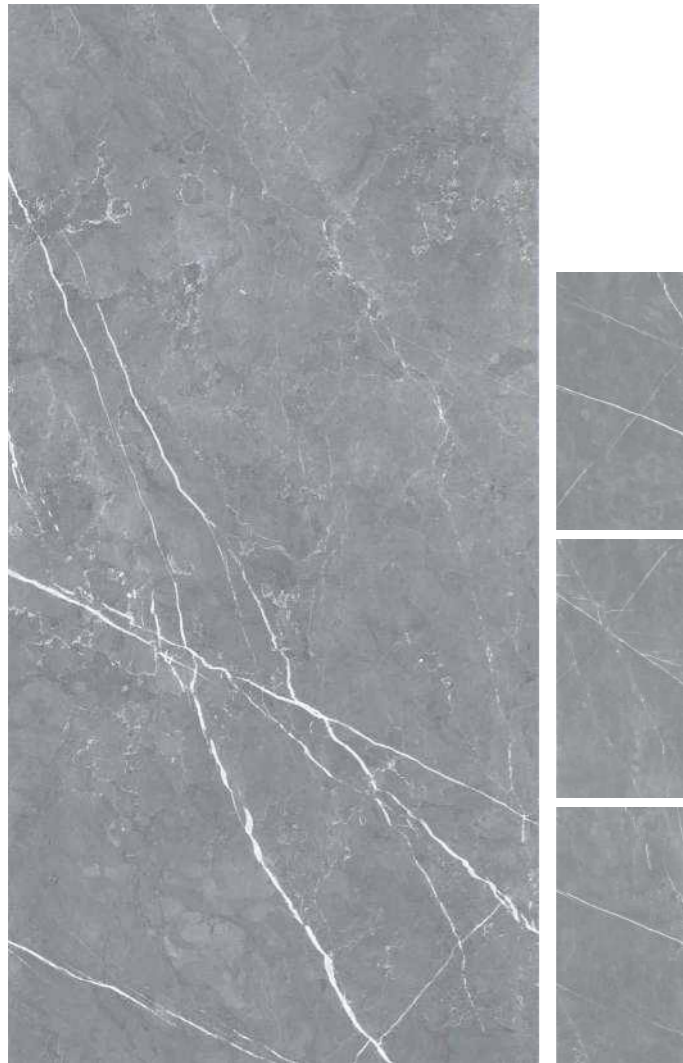

600x1200mm
60x120cm / 2'x4'

Random-4
Carving Effect
Matt Finish

BOHANIA MOKA

600x1200mm
60x120cm / 2'x4'

Random-4
Carving Effect
Matt Finish

BENETTON GRIS

600x1200mm
60x120cm / 2'x4'

Random-4
Carving Effect
Matt Finish