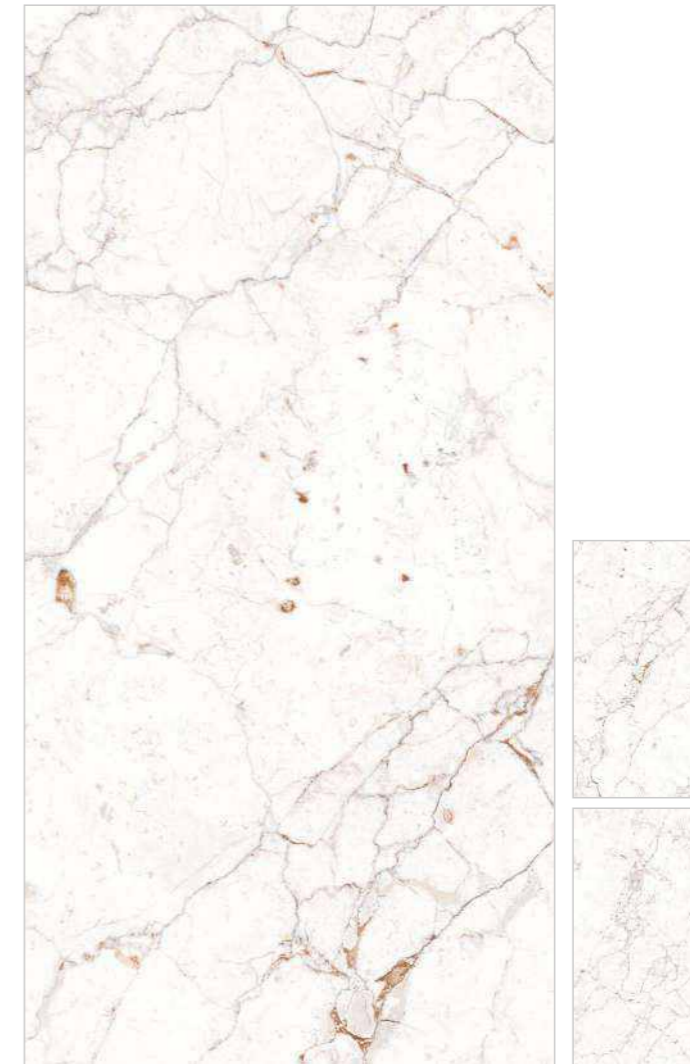

ANEMONE WHITE

600x1200mm
60x120cm / 2'x4'

Random-3
Carving Effect
Matt Finish