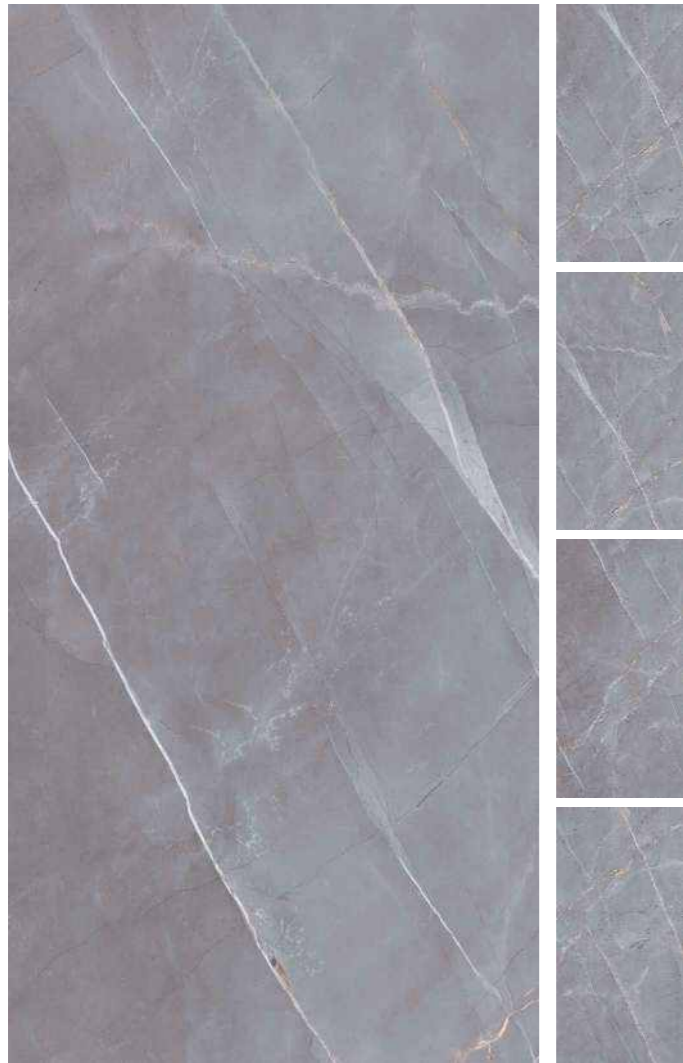

Impact Resistant & More Durable

Resistant to mould, mildew, and fungus

Stainproof

Waterproof

Product Range

ALTAIR BROWN

600x1200mm
60x120cm / 2'x4'

Random-5
Carving Effect
Matt Finish