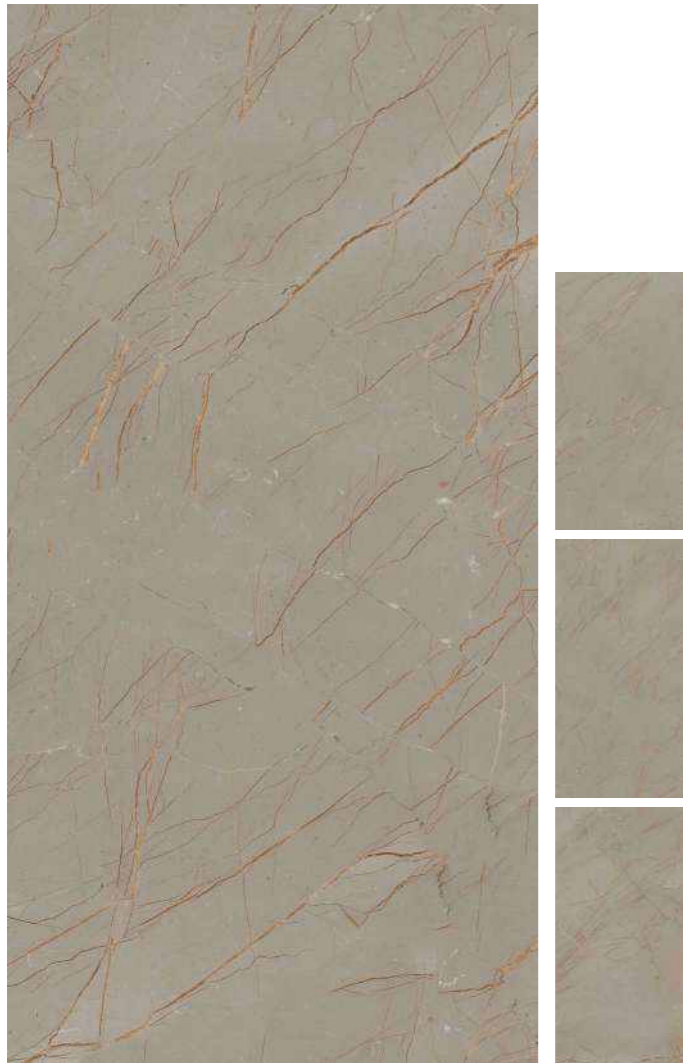

Random-4
Carving Effect
Matt Finish

FERRO GREY

600x1200mm
60x120cm / 2'x4'

Random-4
Carving Effect
Matt Finish

LIVOLA MID

600x1200mm
60x120cm / 2'x4'

Random-4
Carving Effect
Matt Finish

LIVOLA VIX