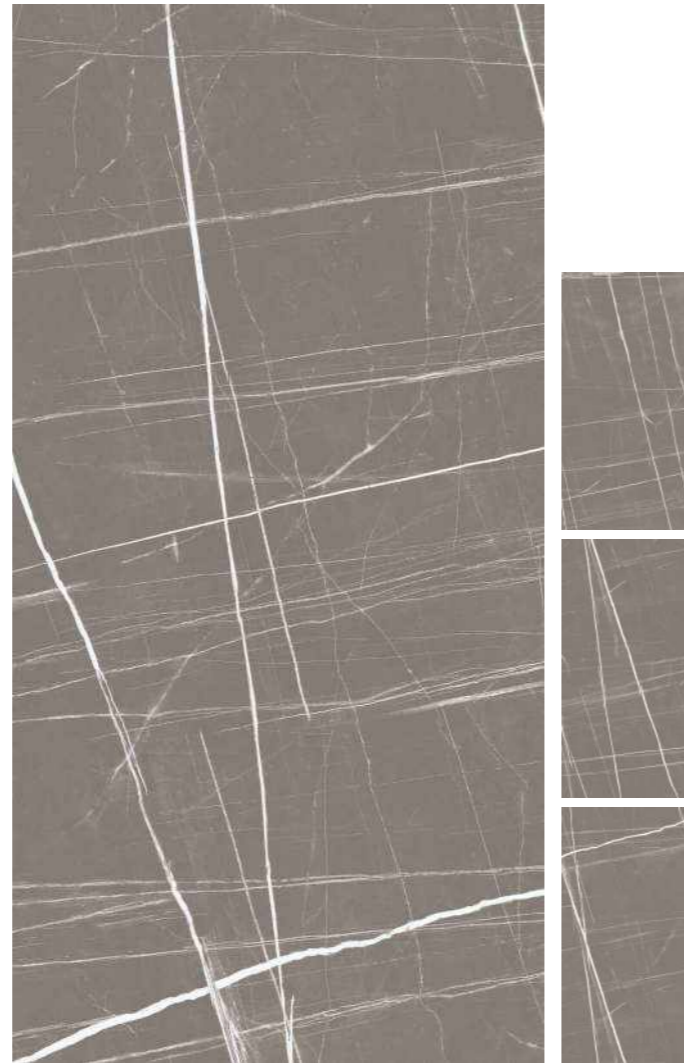

600x1200mm
60x120cm / 2'x4'

Random-4
Carving Effect
Matt Finish

APRICOT BROWN

600x1200mm
60x120cm / 2'x4'

Random-4
Carving Effect
Matt Finish

ARIAL MIDO

600x1200mm
60x120cm / 2'x4'

Random-4
Carving Effect
Matt Finish