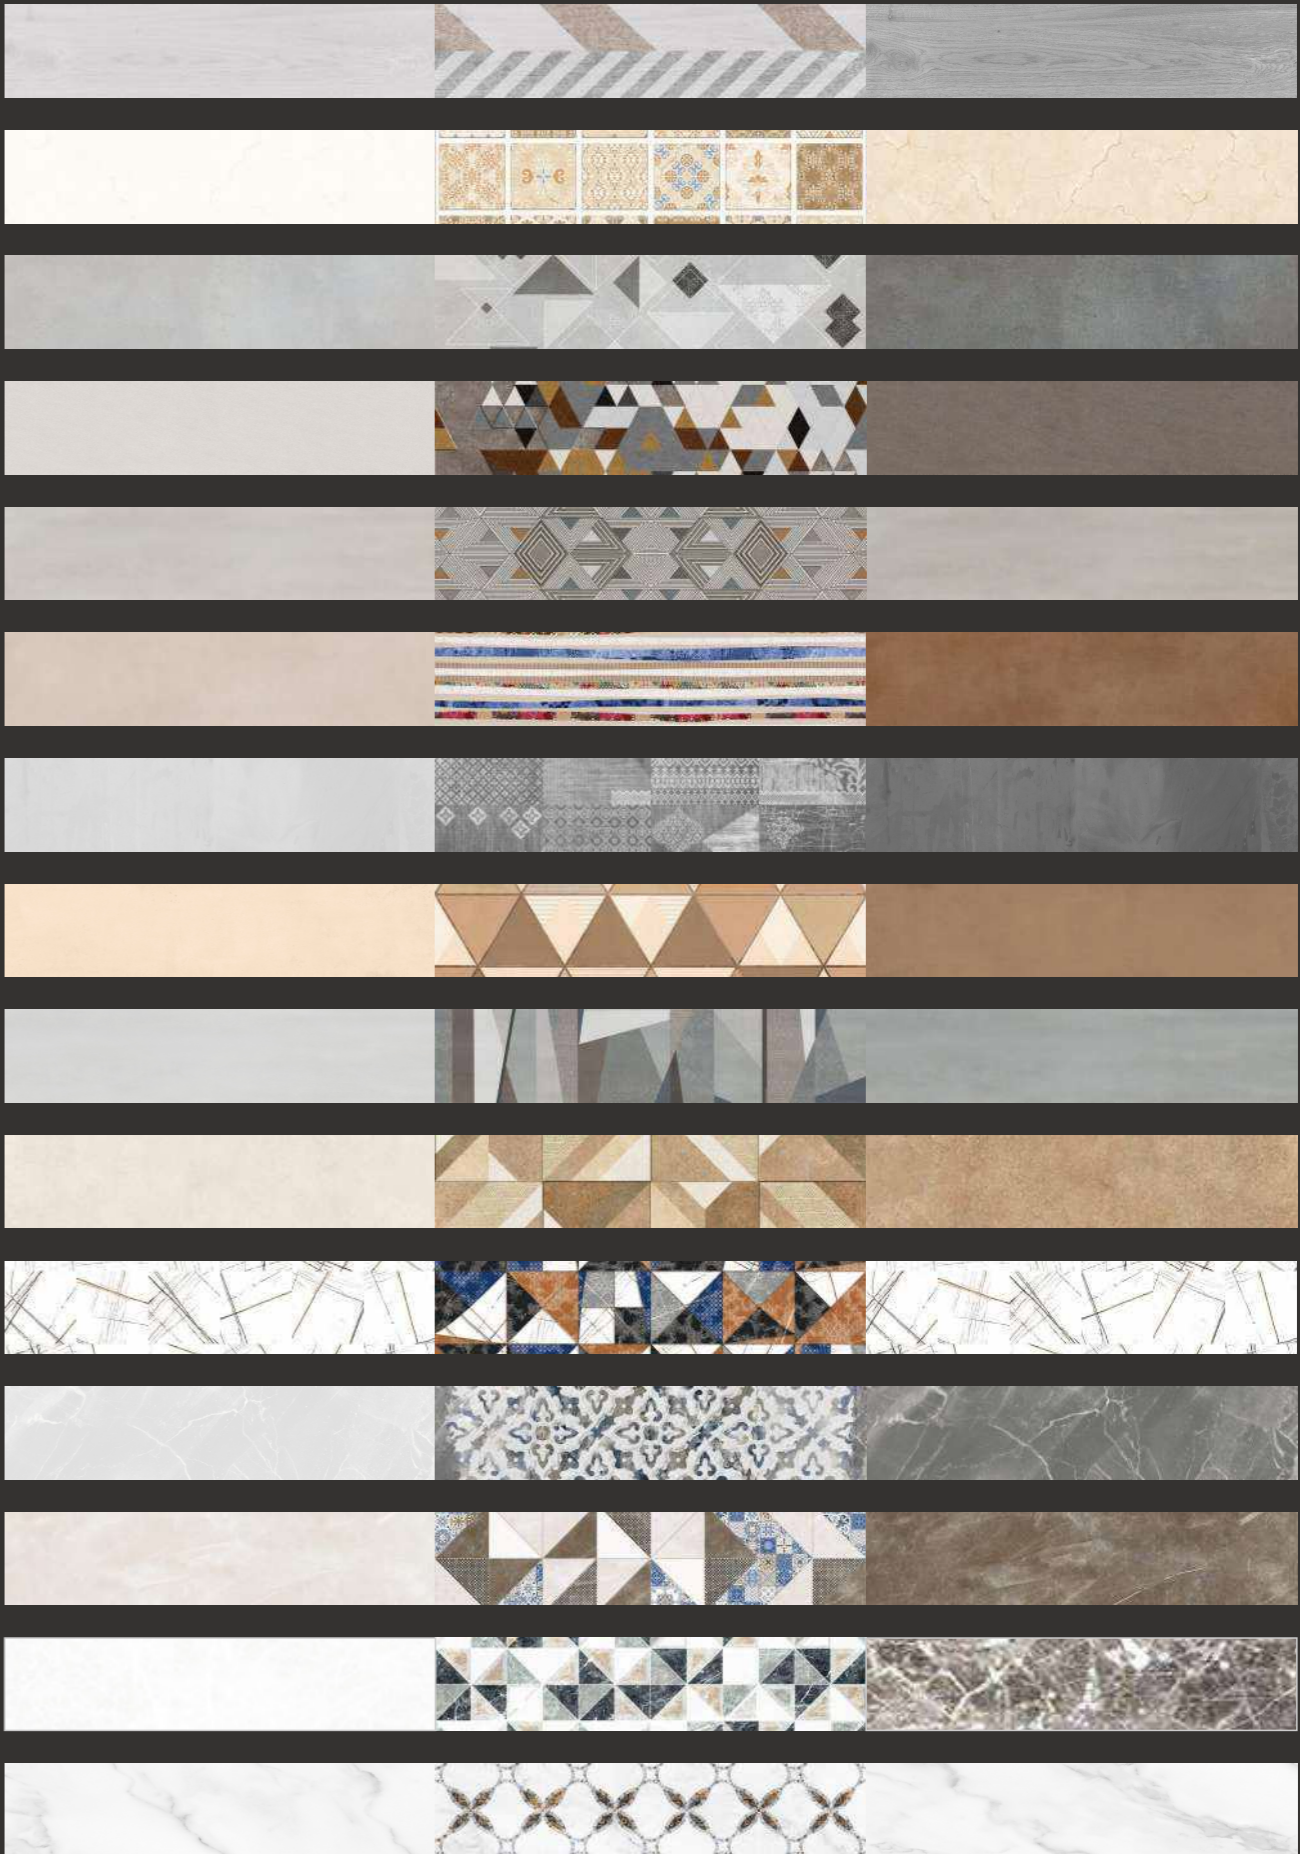

Product Range