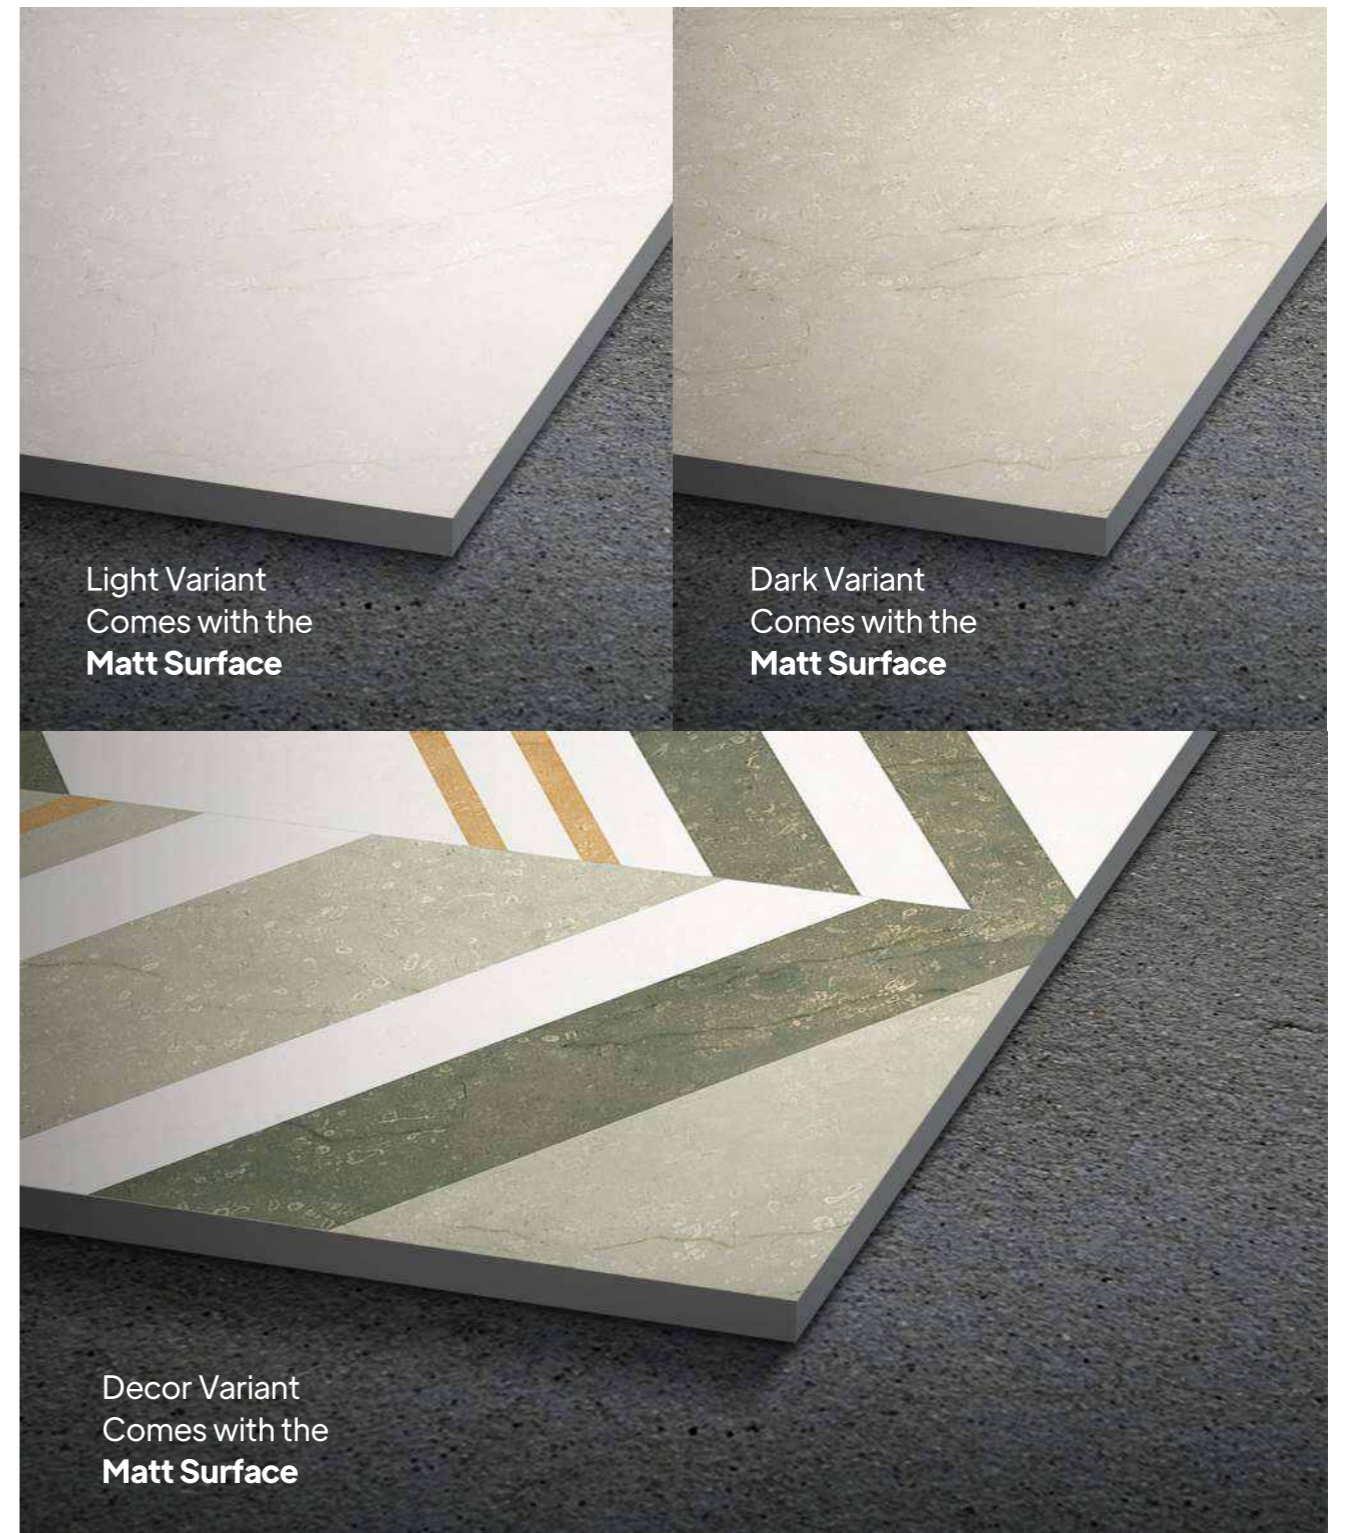

Guaranteed flatness and stability over time

Impact Resistant & More Durable

Resistant to mould, mildew, and fungus

Stainproof

Waterproof

Product Advantages And Specifications

Product Range

FUSION LIGHT