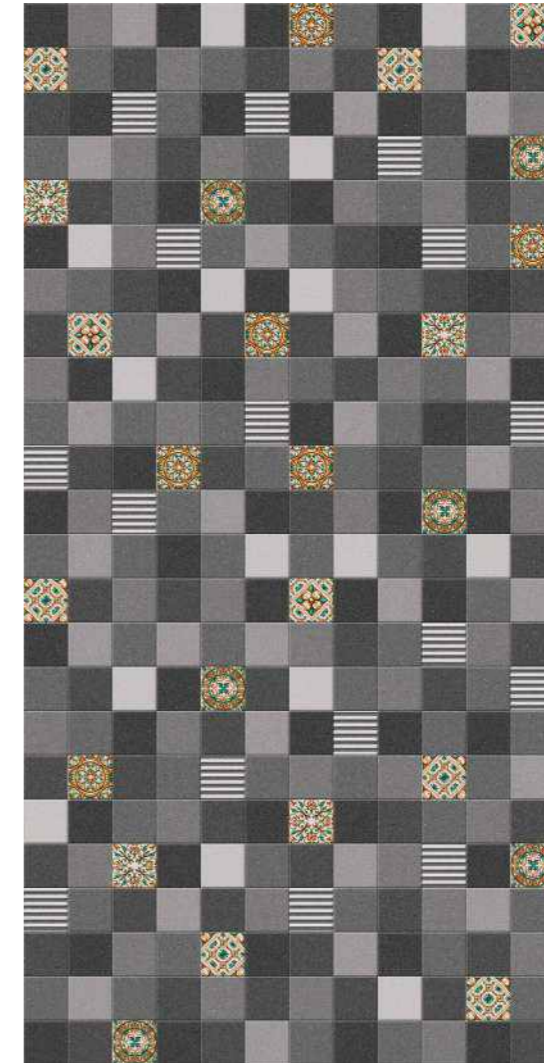

KARAMICA DECOR

600x1200mm
60x120cm / 2'x4'

Matt Finish