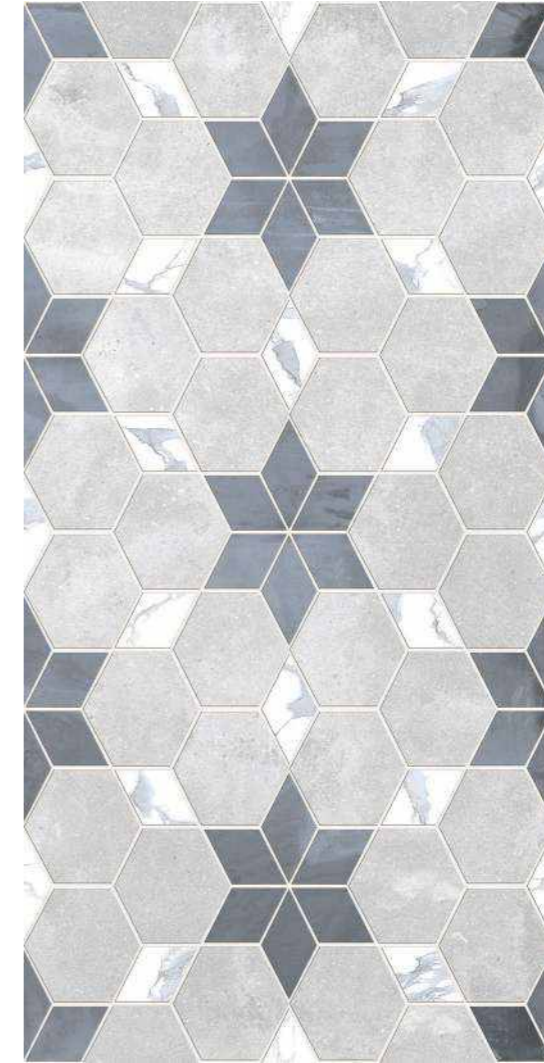

IMPERIAL DECOR

600x1200mm
60x120cm / 2'x4'

Matt Finish