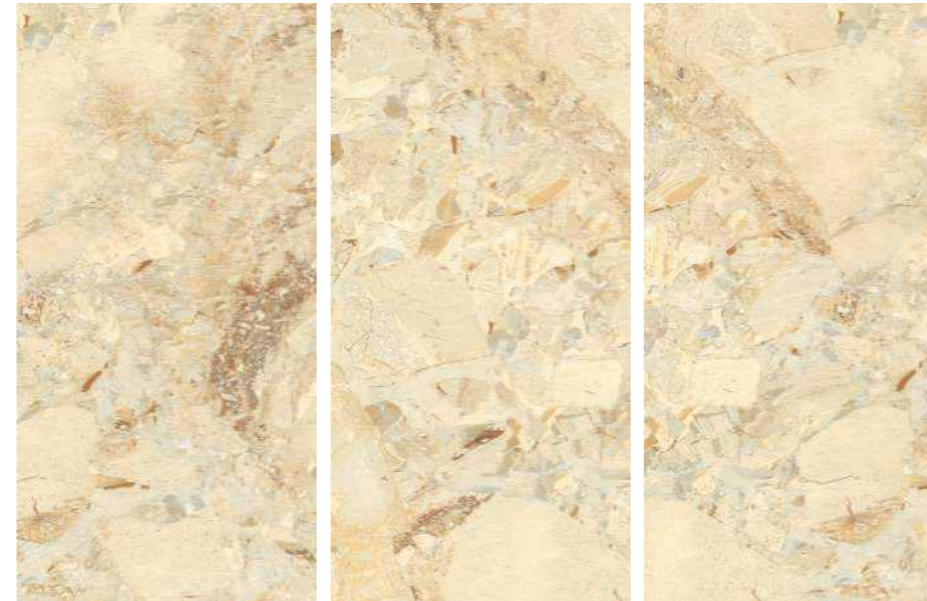

**Thickness**

09mm  
Approx

**Size**

600x1200mm  
60x120cm / 2'x4'

**Finish**

Polished Surface  
Polished Glazed Vitrified Tiles

**COLUMBUS NATURAL**

**3**