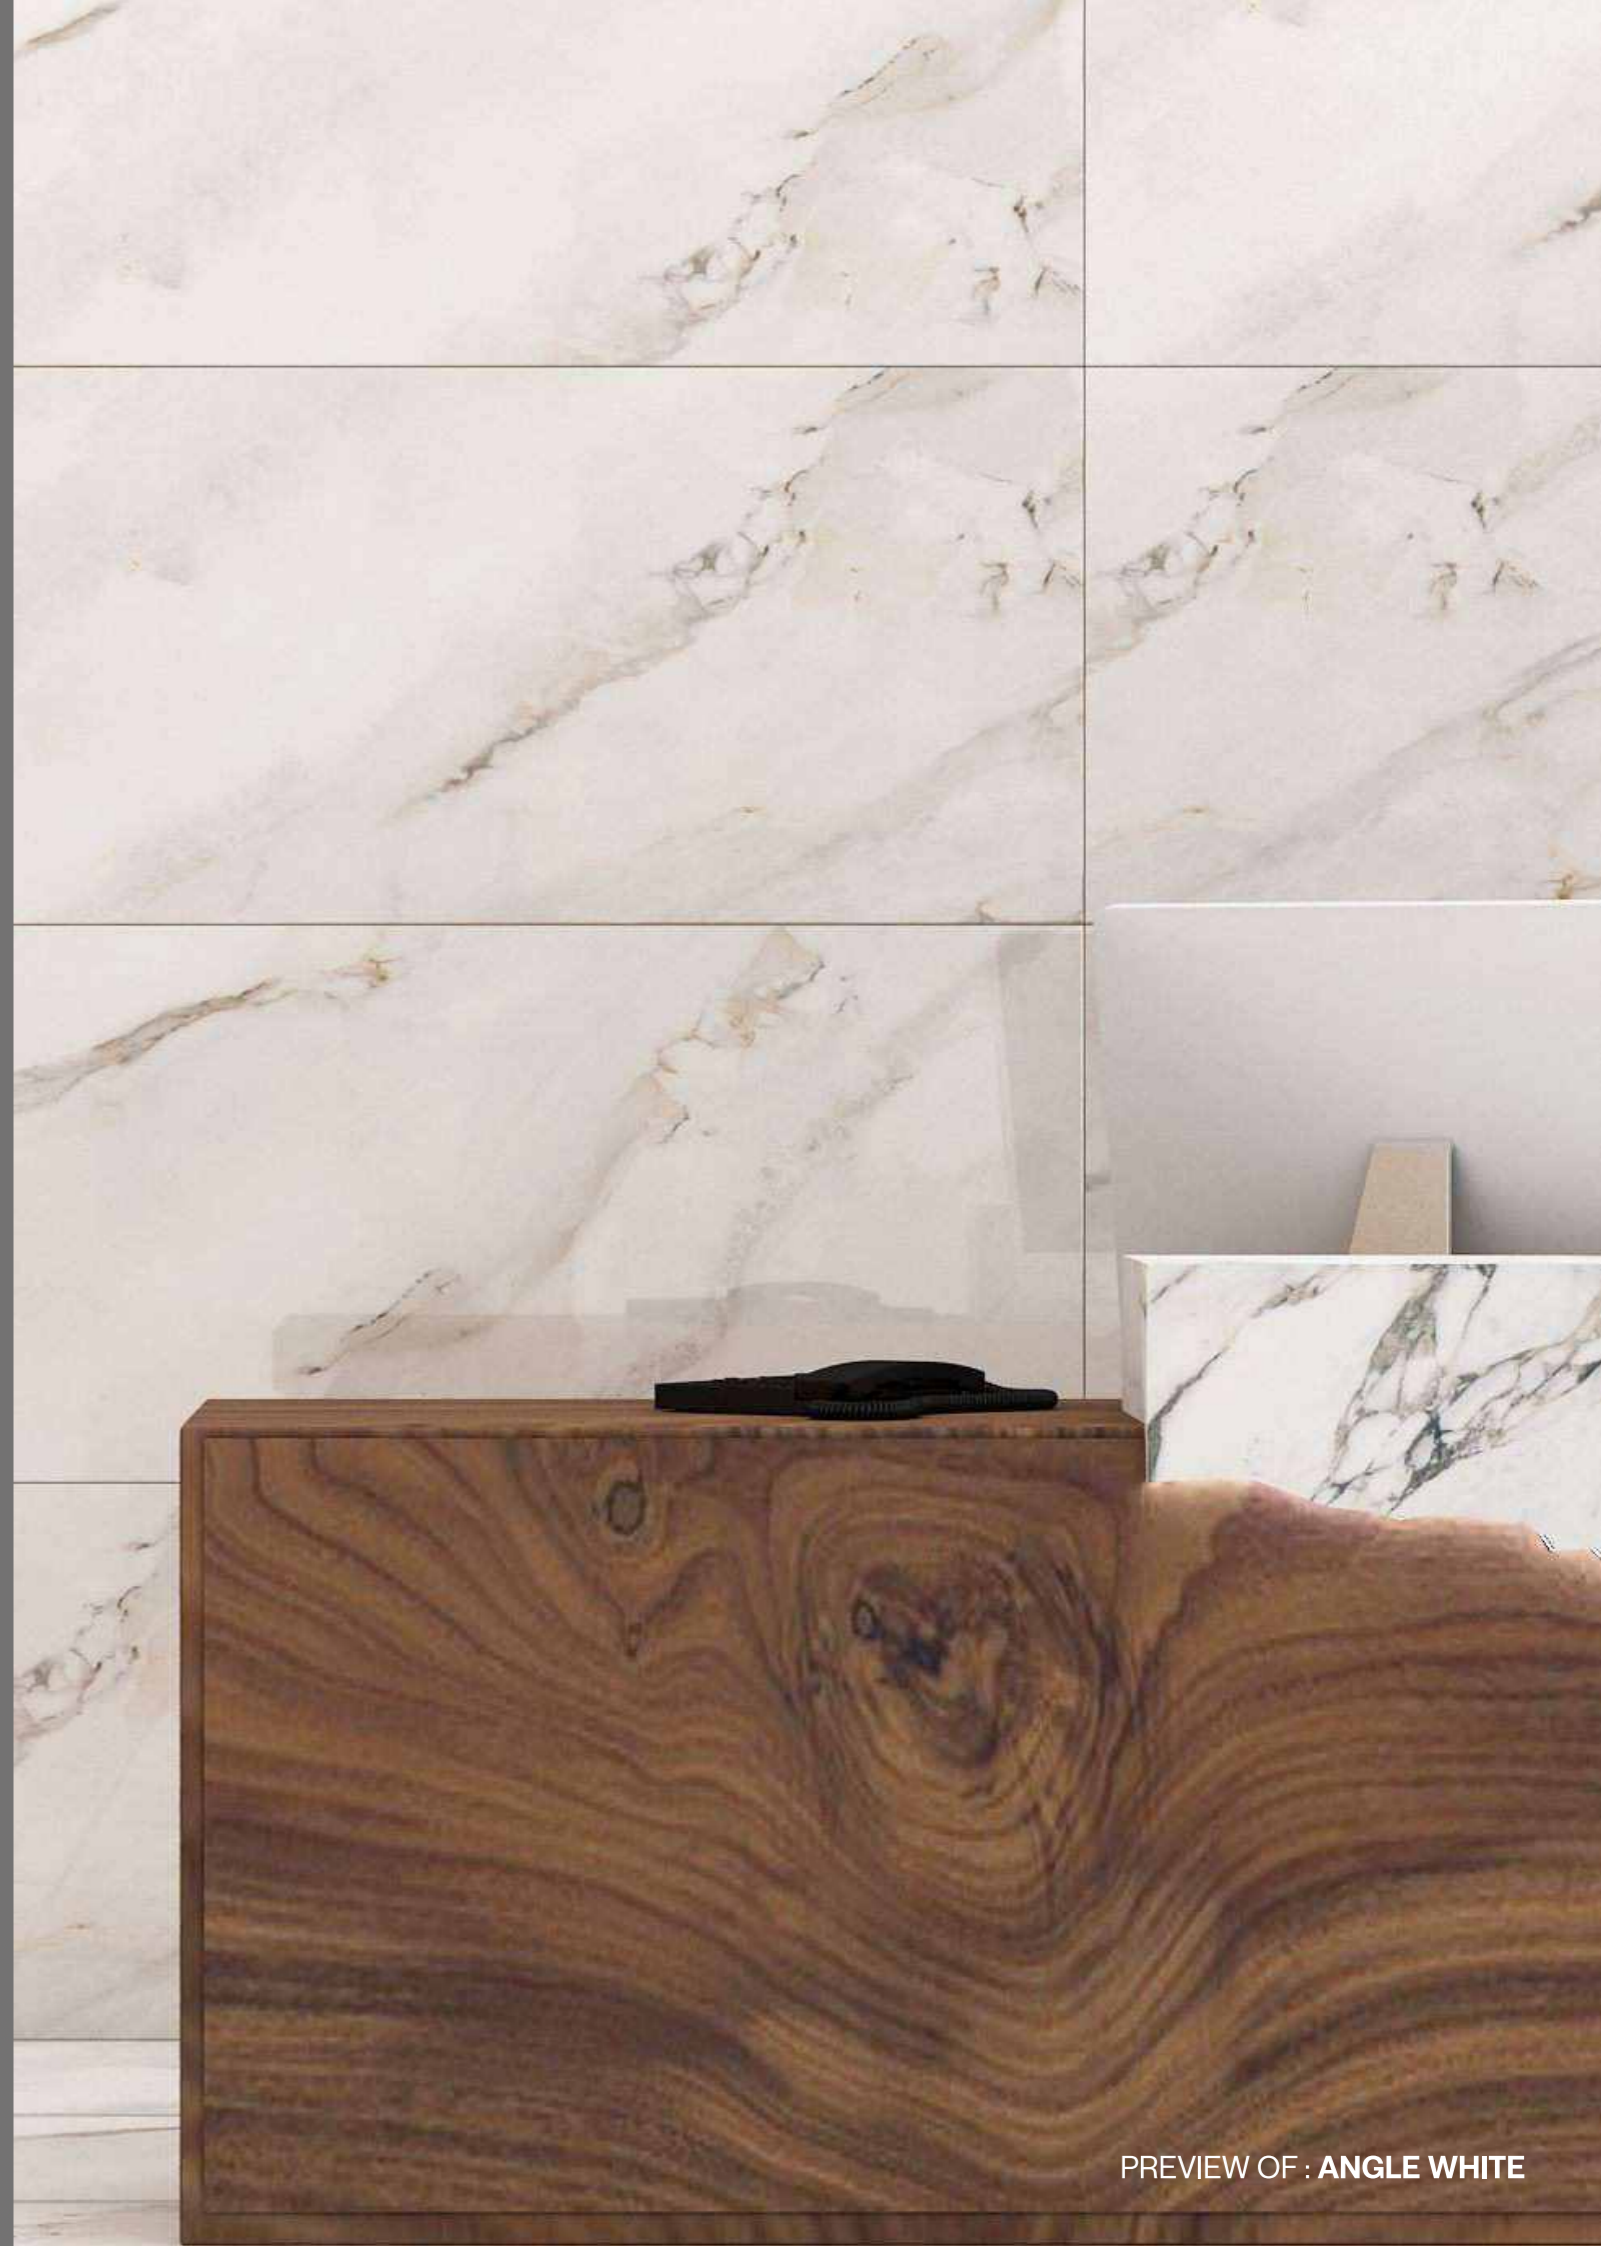

REFIN
Extreme Shiny Surfaces

60x120cm / 2'x4'
POLISHED SURFACE

BEAUTY IS AWARENESS OF PASSION AND EXPERIENCE

Energising, unique, powerful. Is it an ideal choice for a boardroom. Absolutely! Handpicked from the quarries of South America, this granite can leave a lasting impression on everyone.