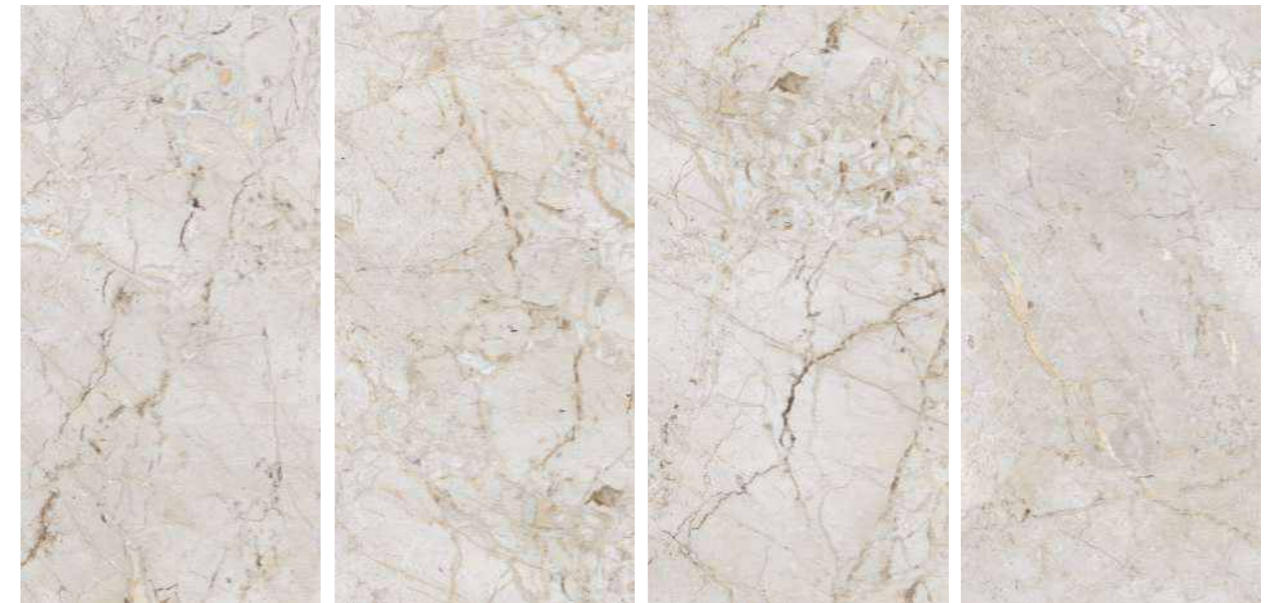

Thickness

09mm
Approx

Size

600x1200mm
60x120cm / 2'x4'

Finish

Polished Surface
Polished Glazed Vitrified Tiles

TRIXXON ALMOND