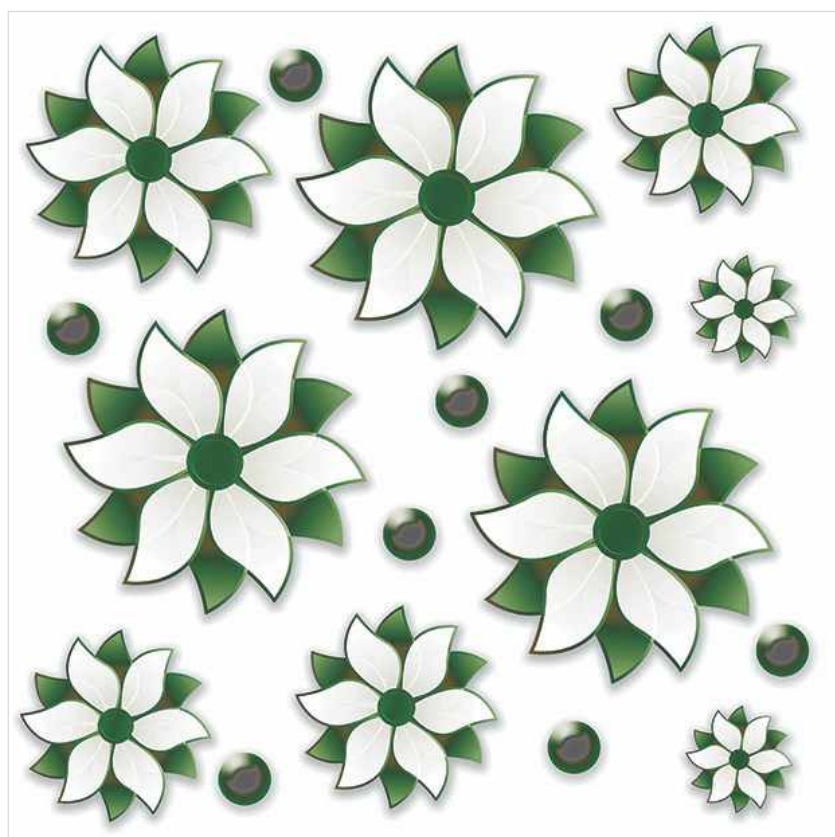

G 3D PMG 80

SIZE:
**600x
600mm**

FINISH:
**GLOSSY
FINISH**

SERIES:
3D