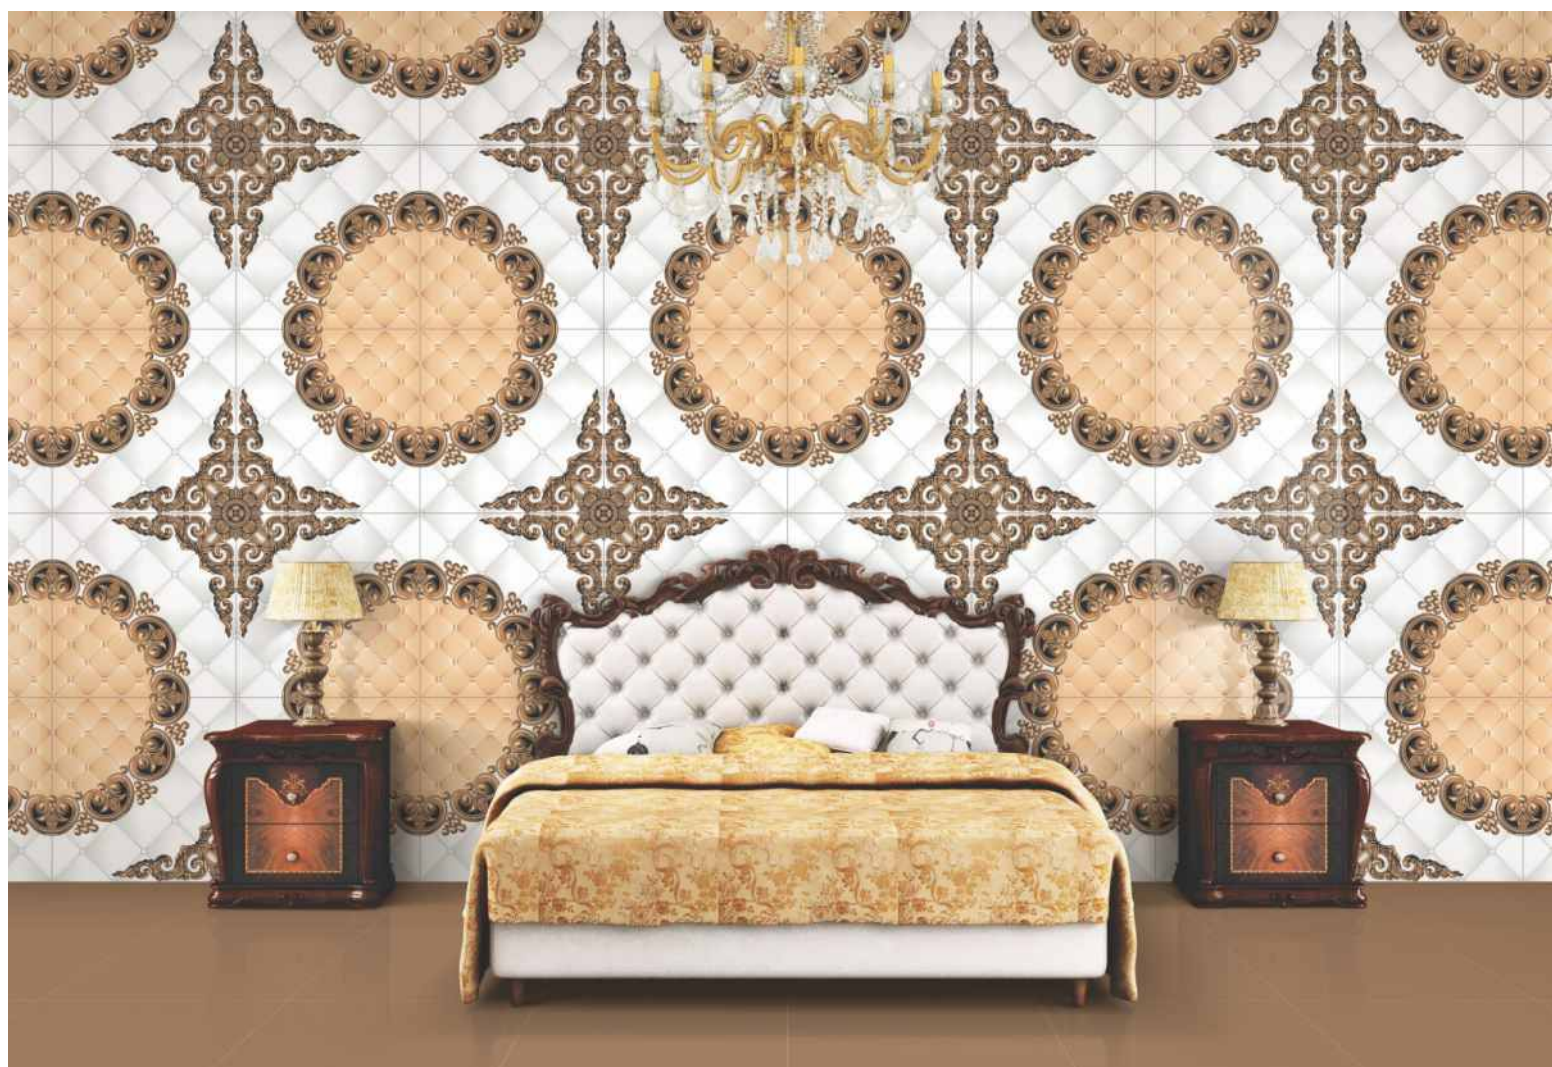

G 3D PMG 61

SIZE:
**600x
600mm**

FINISH:
**GLOSSY
FINISH**

SERIES:
3D