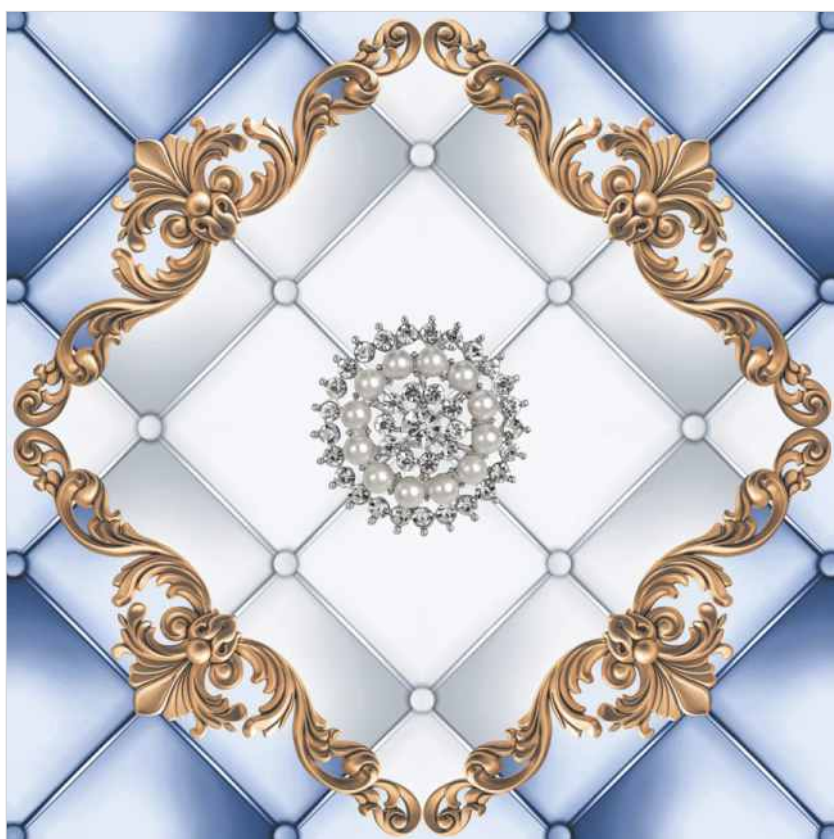

G 3D PMG 60

SIZE:
**600x
600mm**

FINISH:
**GLOSSY
FINISH**

SERIES:
3D