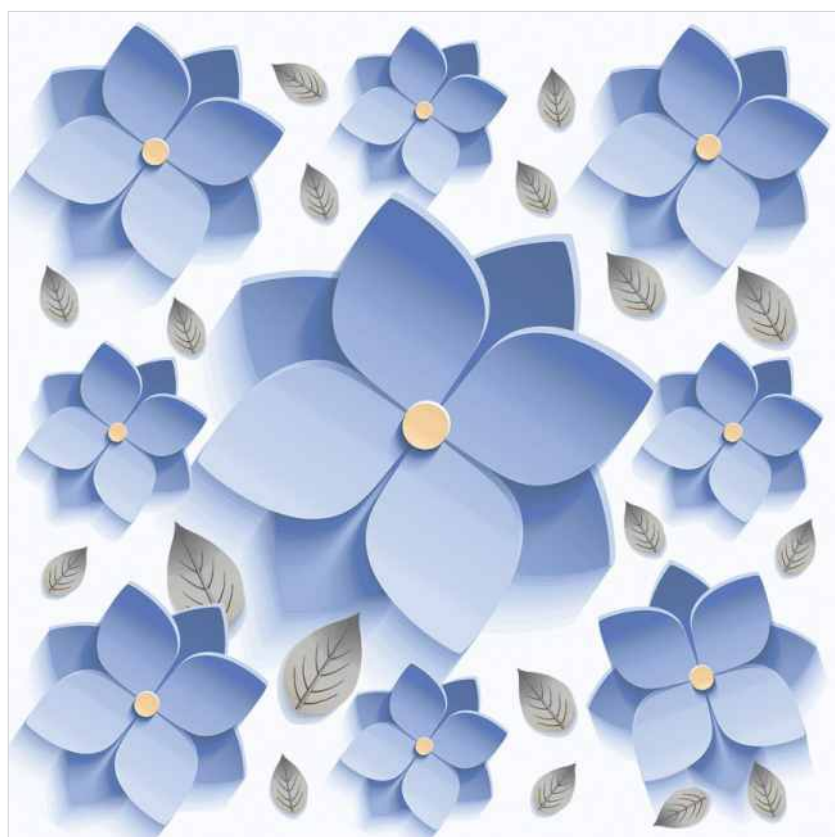

G 3D PMG 58

SIZE:
**600x
600mm**

FINISH:
**GLOSSY
FINISH**

SERIES:
3D

G 3D PMG 59

SIZE:
**600x
600mm**

FINISH:
**GLOSSY
FINISH**

SERIES:
3D