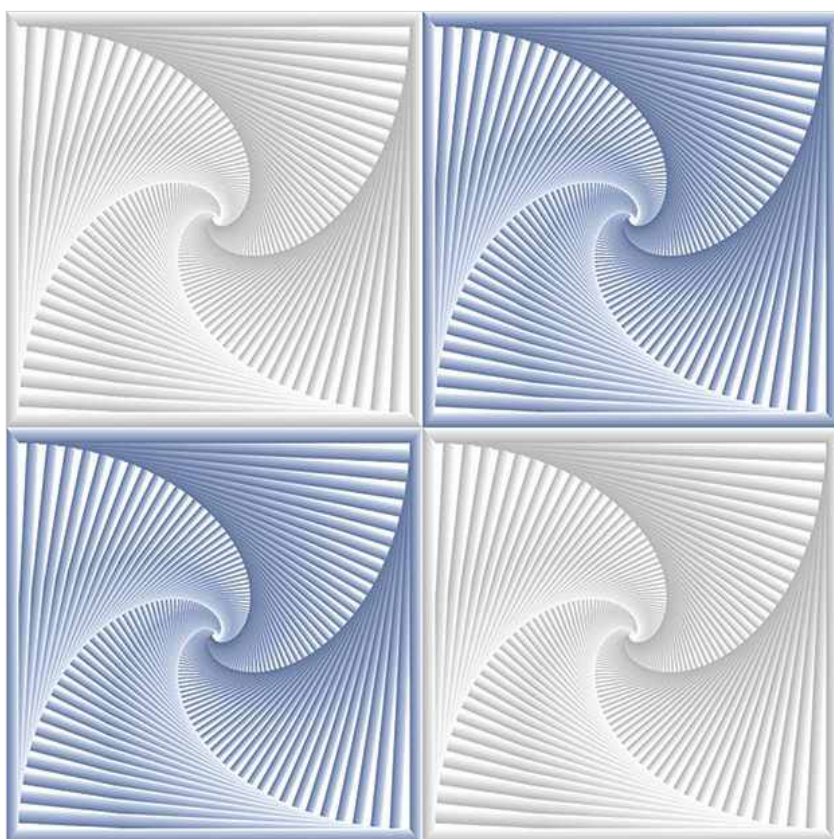

G 3D PMG 66

SIZE:
**600x
600mm**

FINISH:
**GLOSSY
FINISH**

SERIES:
3D