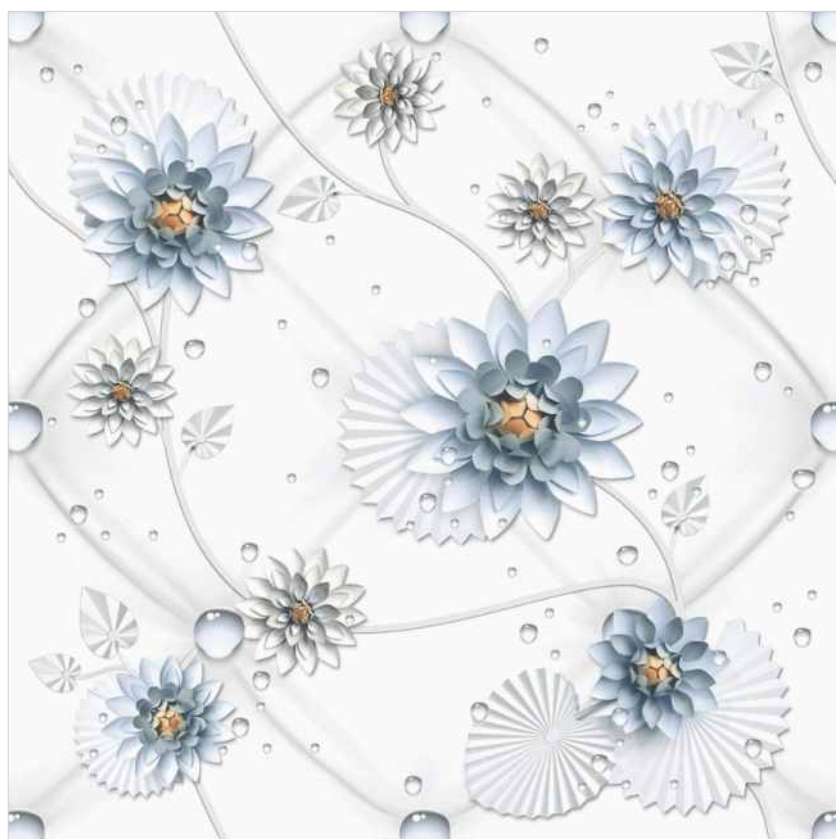

G 3D PMG 42

SIZE:
**600x
600mm**

FINISH:
**GLOSSY
FINISH**

SERIES:
3D

G 3D PMG 43

SIZE:
**600x
600mm**

FINISH:
**GLOSSY
FINISH**

SERIES:
3D