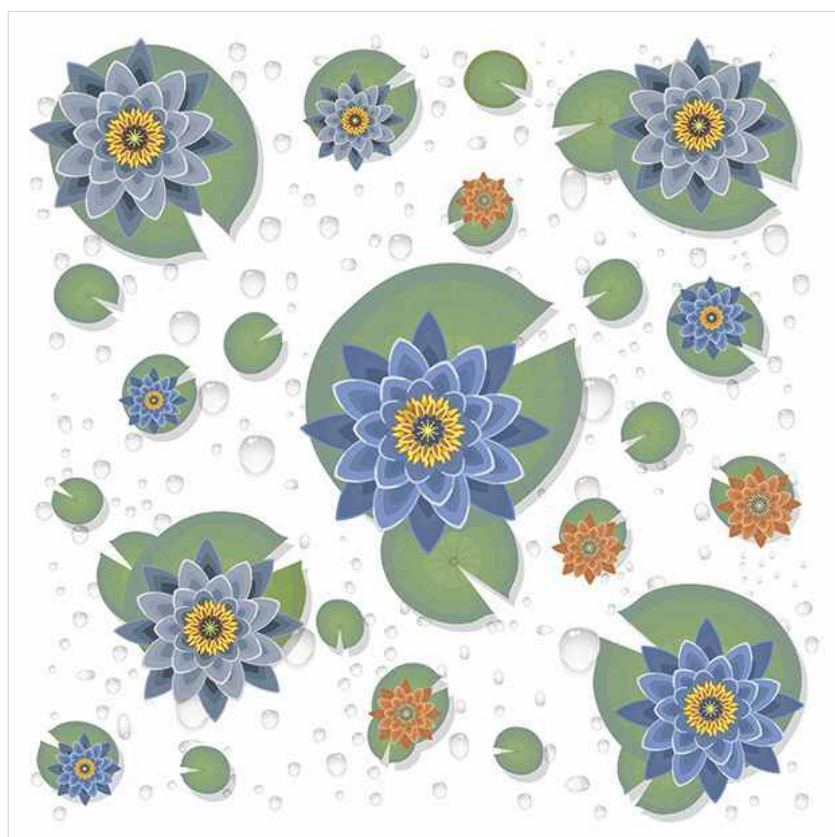

G 3D PMG 70

SIZE:
**600x
600mm**

FINISH:
**GLOSSY
FINISH**

SERIES:
3D

G 3D PMG 71

SIZE:
**600x
600mm**

FINISH:
**GLOSSY
FINISH**

SERIES:
3D