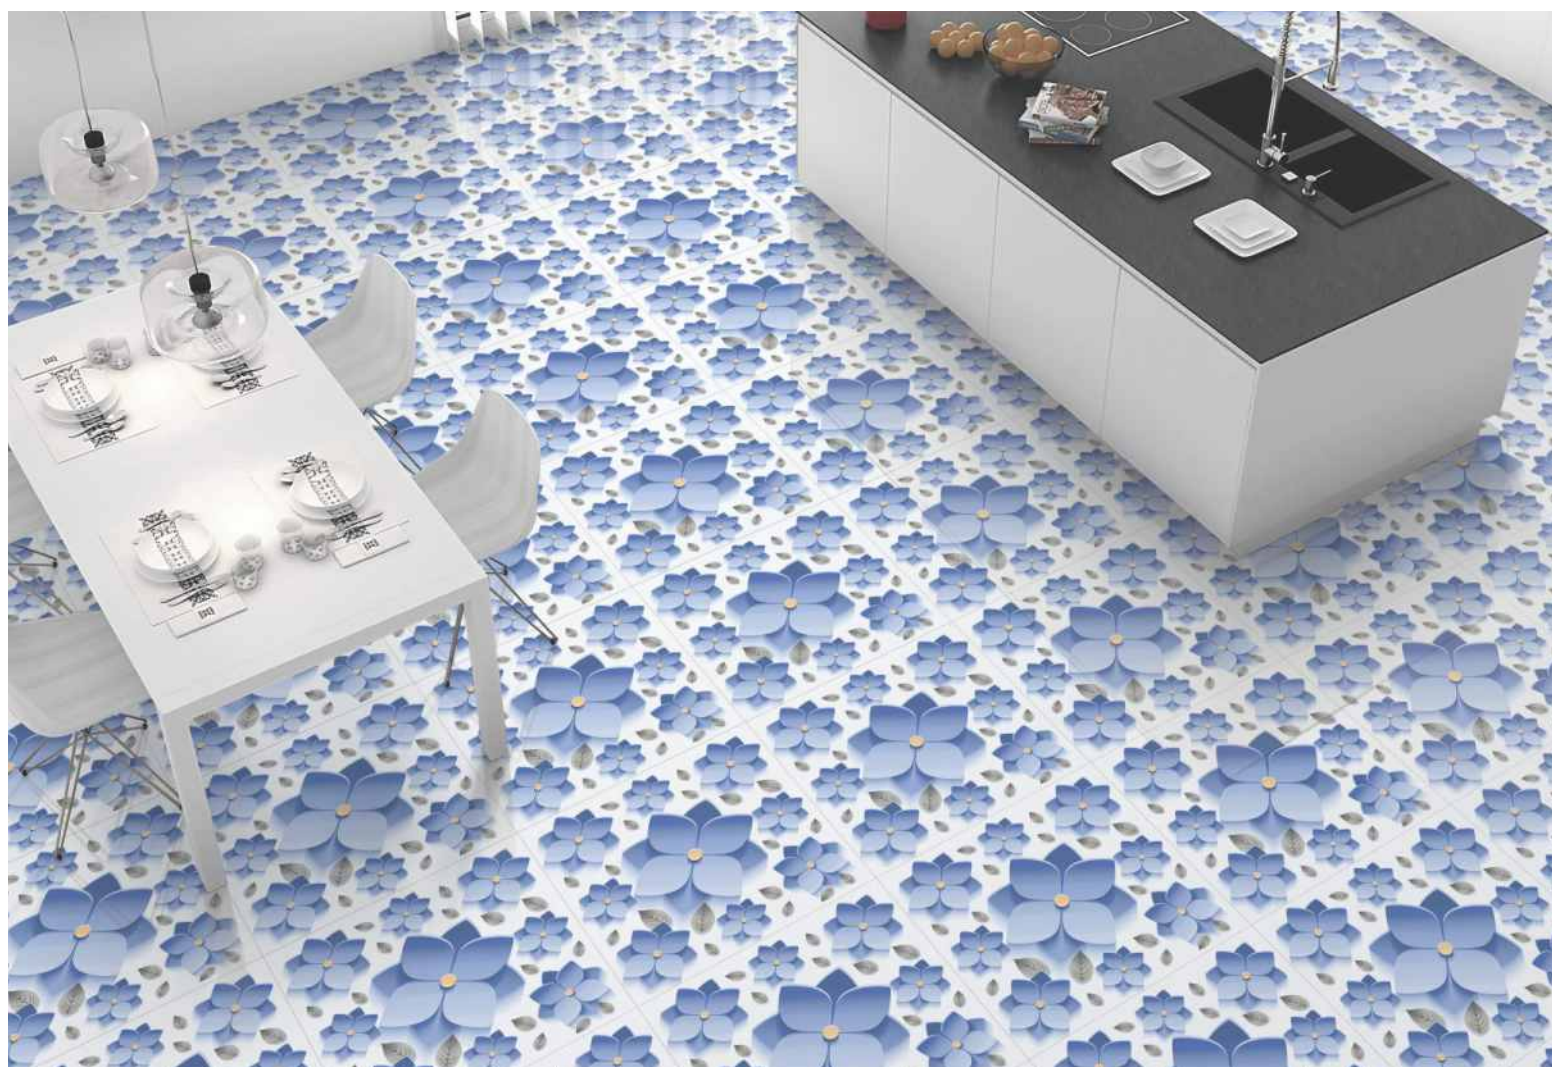

G 3D PMG 59

SIZE:
**600x
600mm**

FINISH:
**GLOSSY
FINISH**

SERIES:
3D