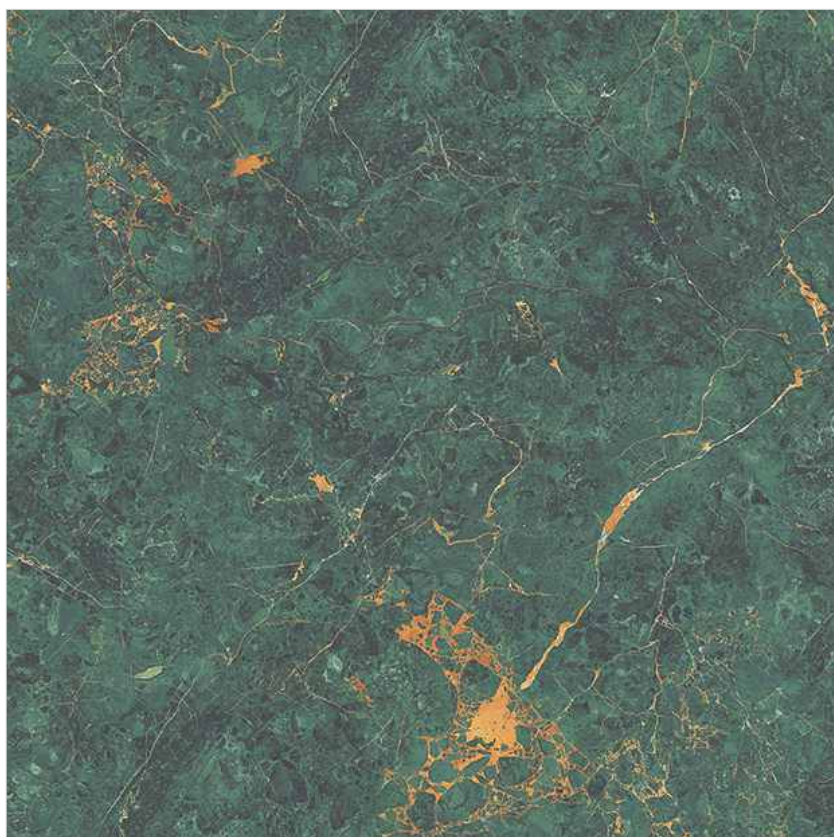

Alaska Grren

SIZE:
**600x
600mm**

FINISH:
**GLOSSY
FINISH**

SERIES:
REGULAR

RANDOM - 8 FACES