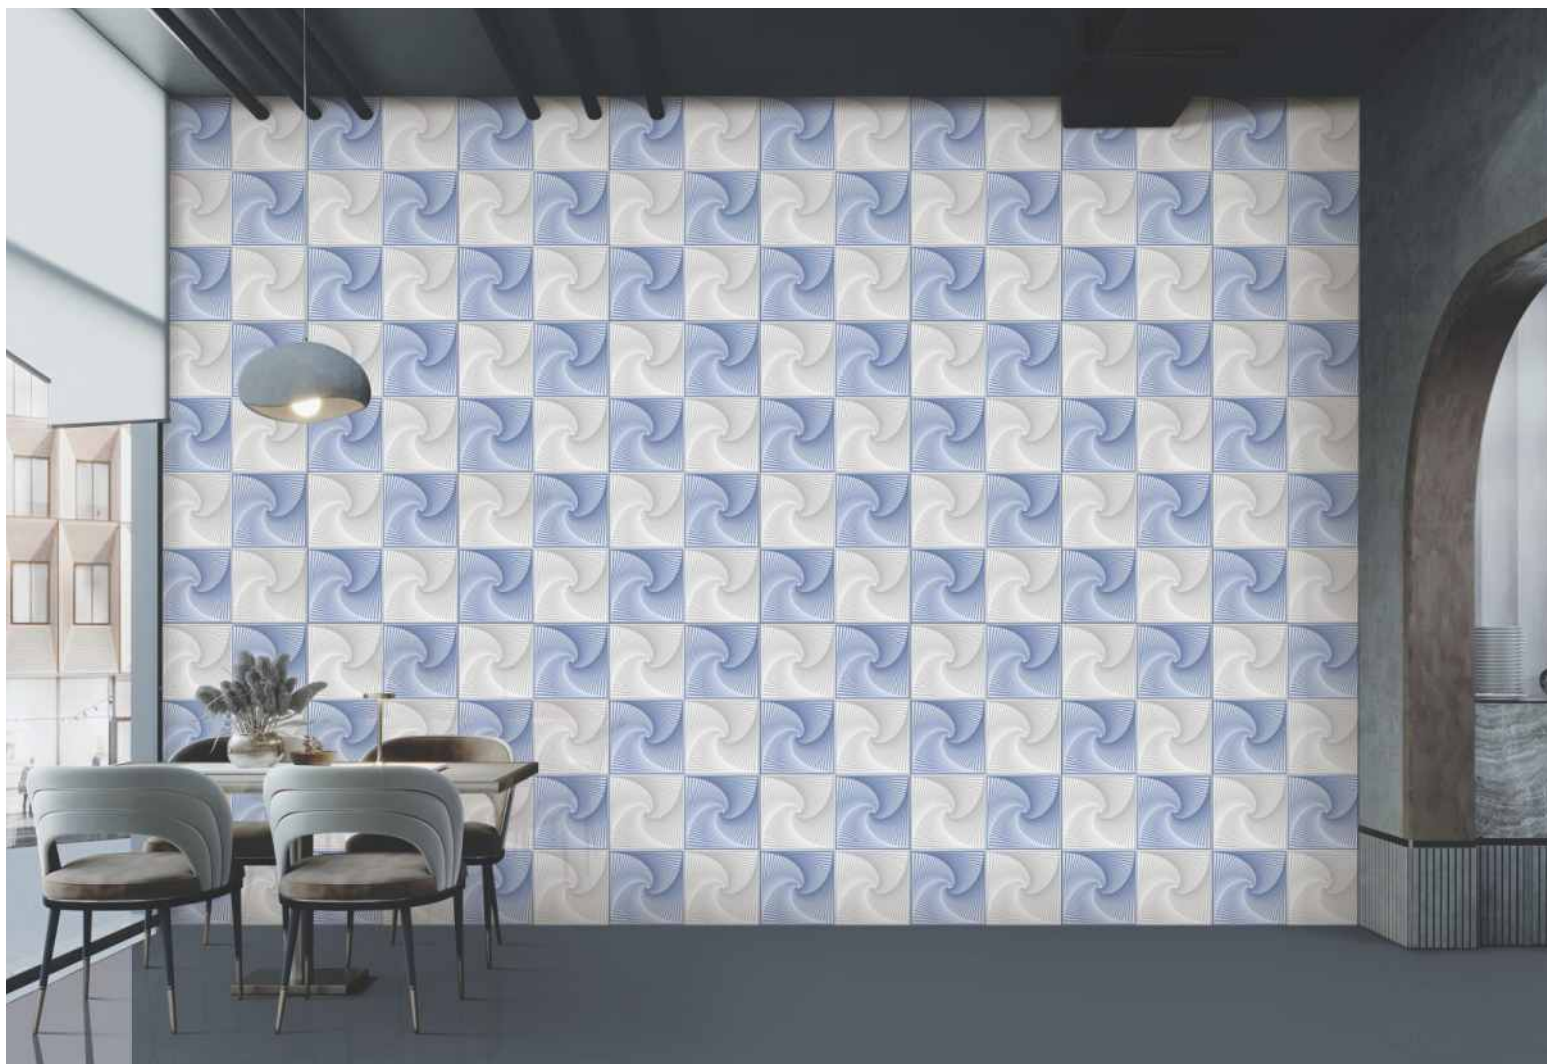

G 3D PMG 62

SIZE:
**600x
600mm**

FINISH:
**GLOSSY
FINISH**

SERIES:
3D

G 3D PMG 65

SIZE:
**600x
600mm**

FINISH:
**GLOSSY
FINISH**

SERIES:
3D