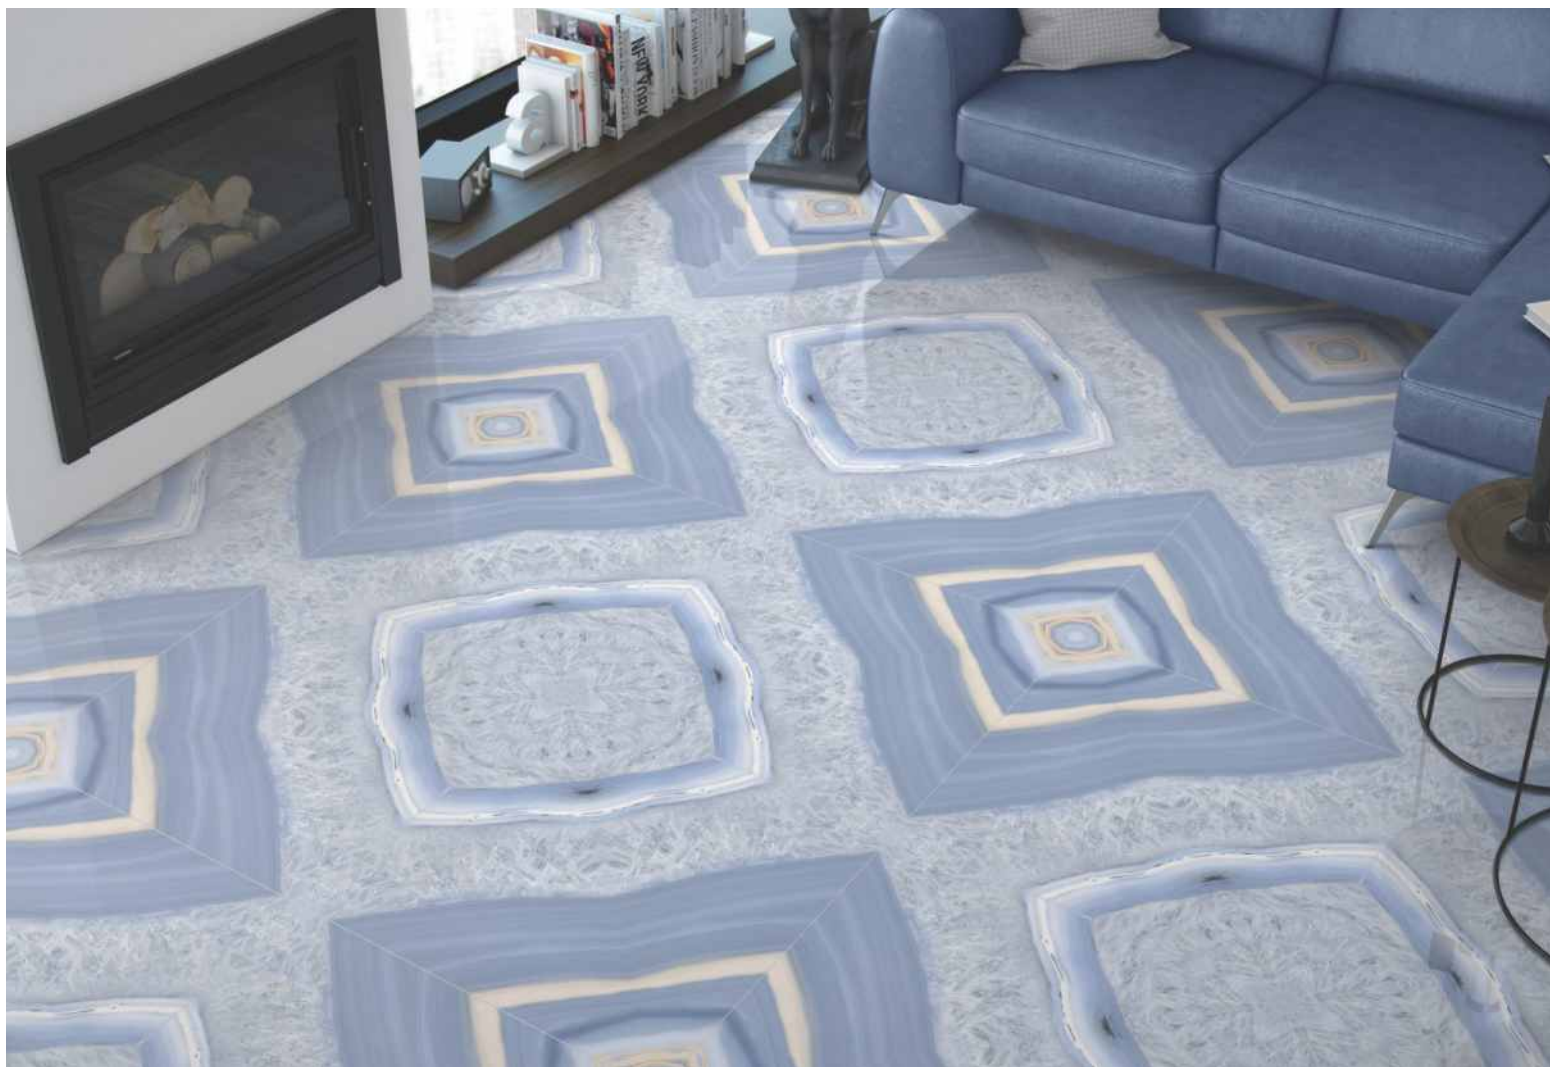

G NNU 49

SIZE:
**600x
600mm**

FINISH:
**GLOSSY
FINISH**

SERIES:
BOOK MATCH