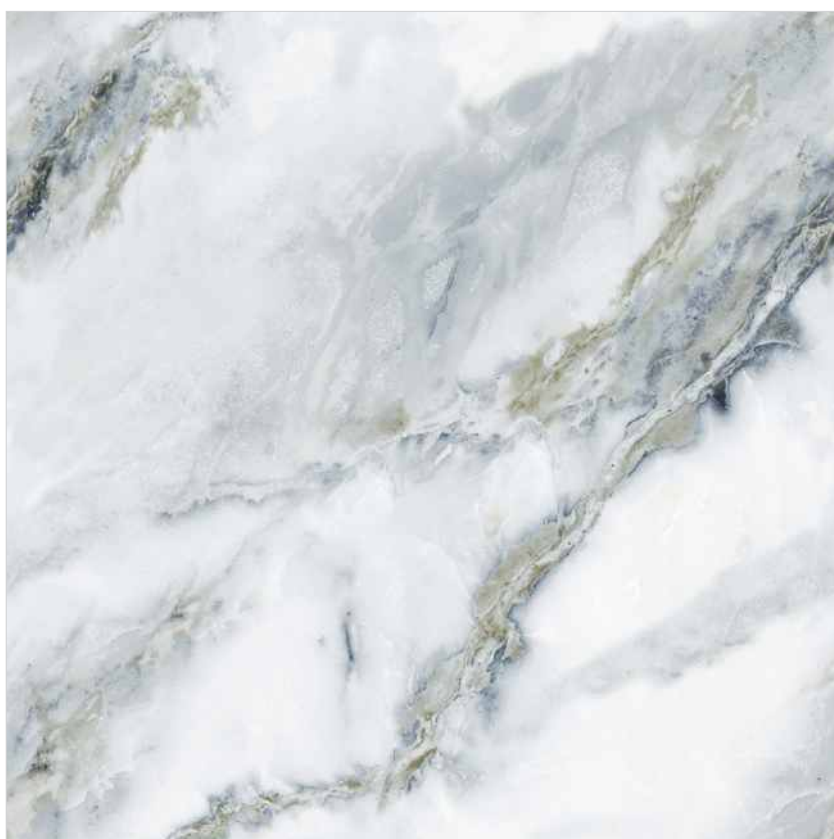

SIZE:
**600x
600mm**

FINISH:
**GLOSSY
FINISH**

SERIES:
ENDLESS

ENDLESS - 4 FACES