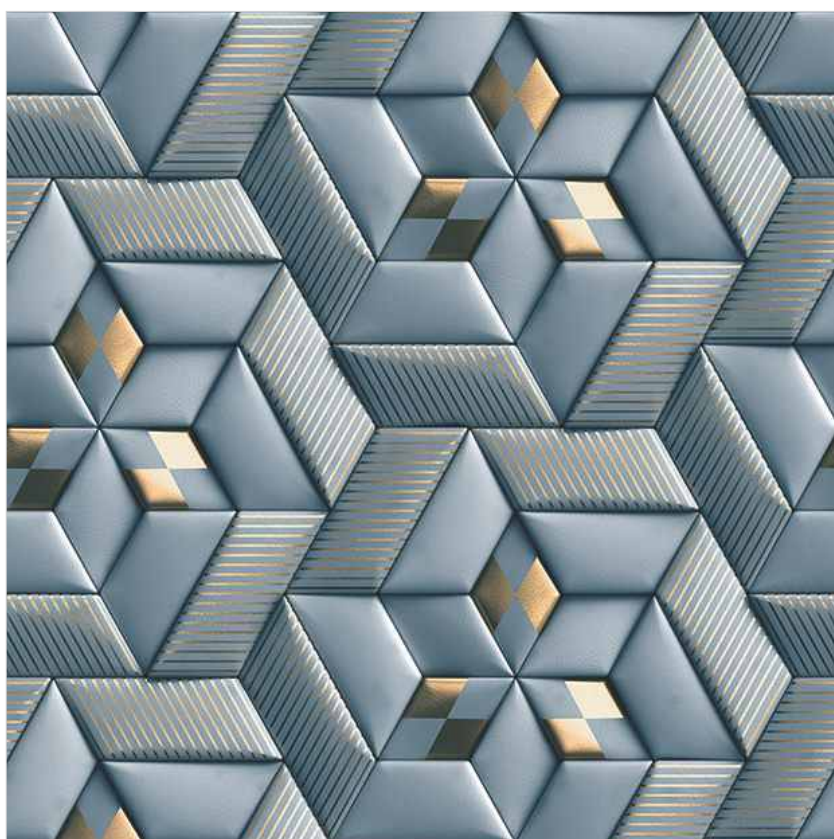

G 3D PMG 68

SIZE:
**600x
600mm**

FINISH:
**GLOSSY
FINISH**

SERIES:
3D