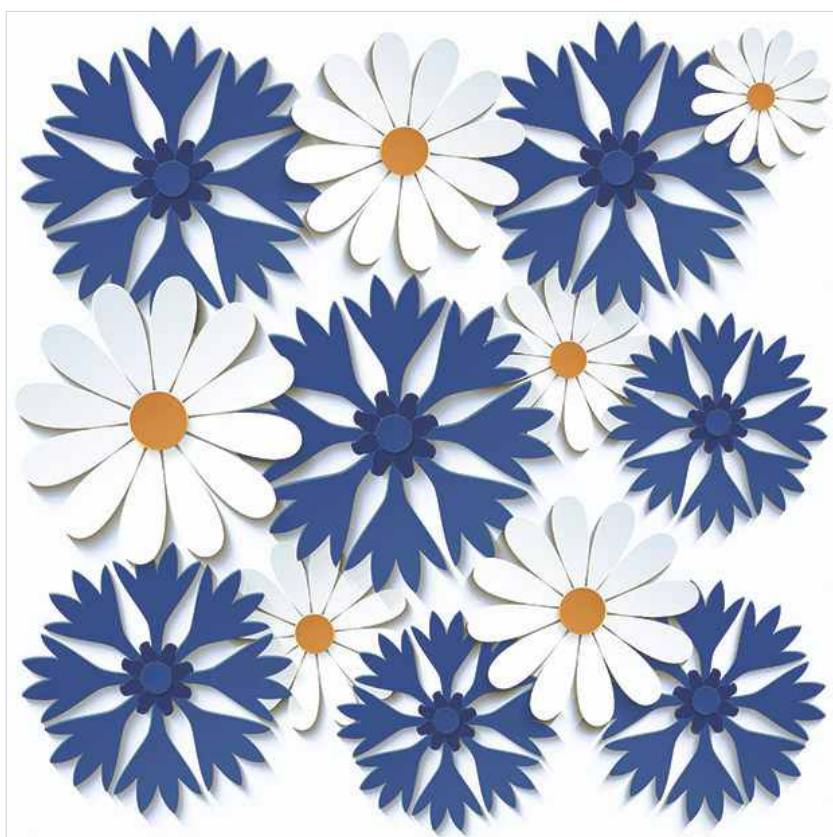

G 3D PMG 68

SIZE:
**600x
600mm**

FINISH:
**GLOSSY
FINISH**

SERIES:
3D

G 3D PMG 69

SIZE:
**600x
600mm**

FINISH:
**GLOSSY
FINISH**

SERIES:
3D