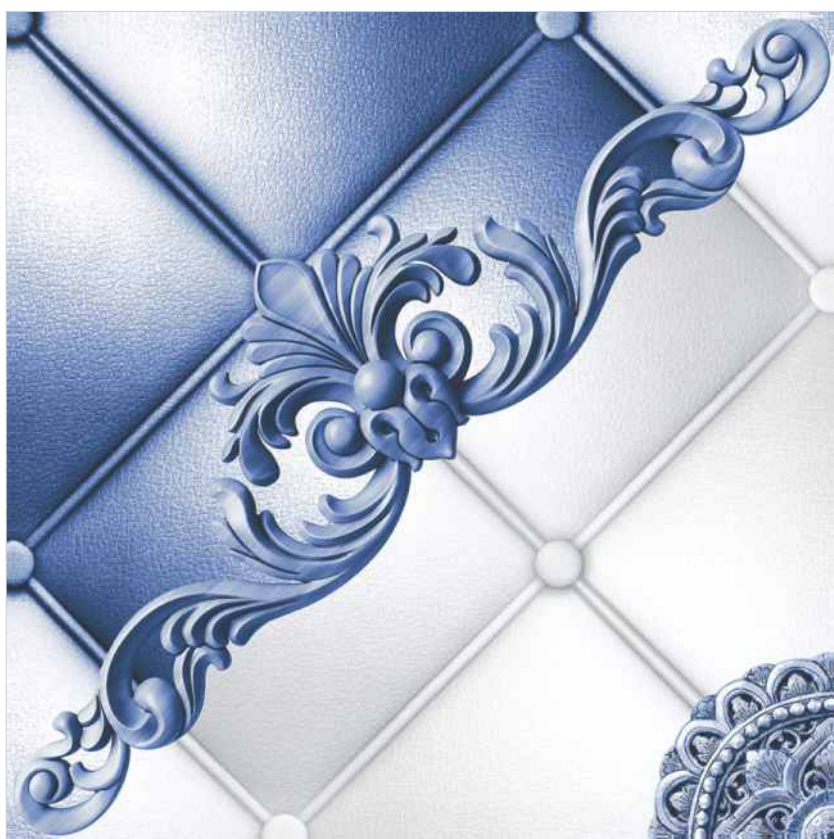

G 3D PMG 48

SIZE:
**600x
600mm**

FINISH:
**GLOSSY
FINISH**

SERIES:
3D