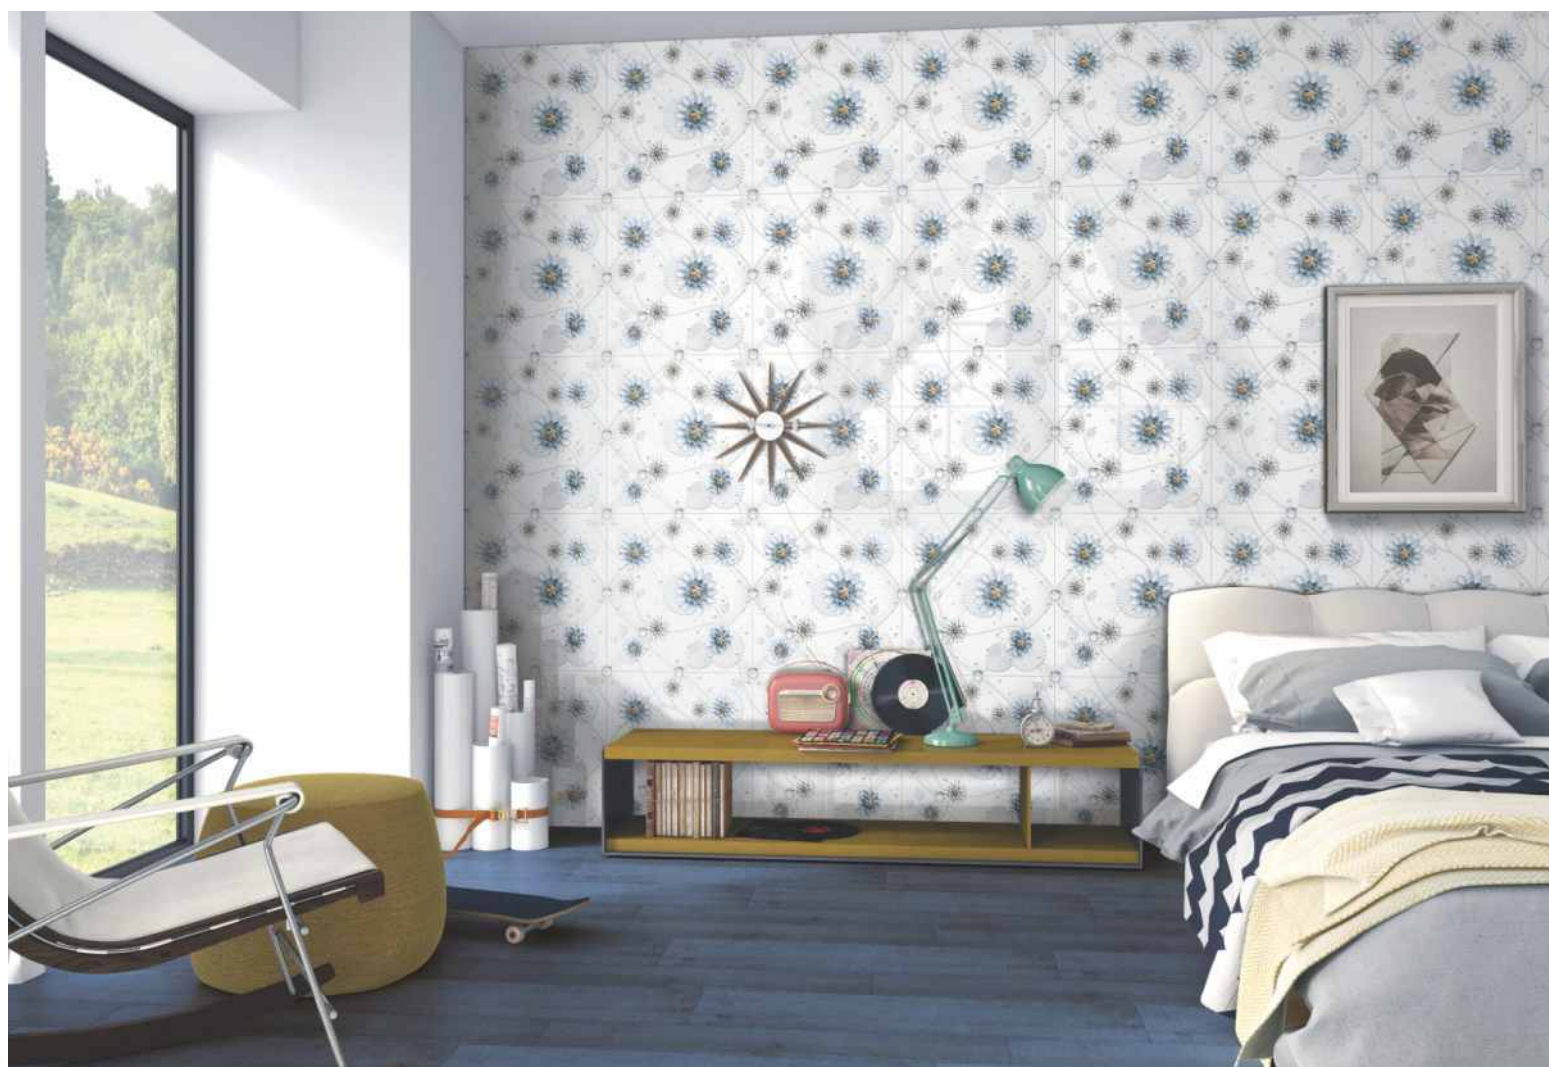

G 3D PMG 43

SIZE:
**600x
600mm**

FINISH:
**GLOSSY
FINISH**

SERIES:
3D