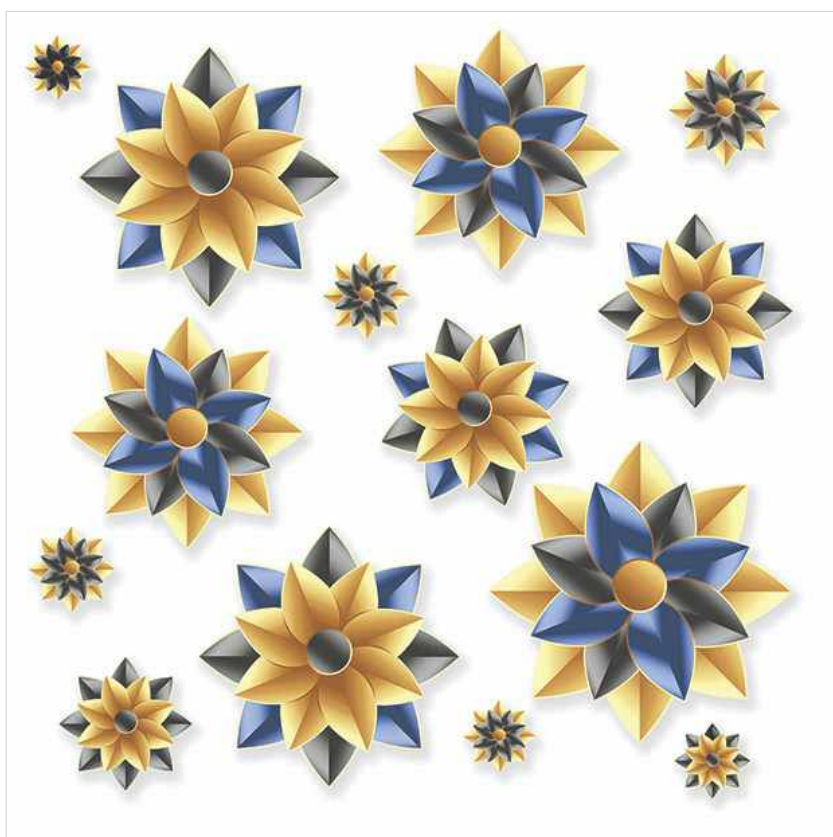

SIZE:
**600x
600mm**

FINISH:
**GLOSSY
FINISH**

SERIES:
3D