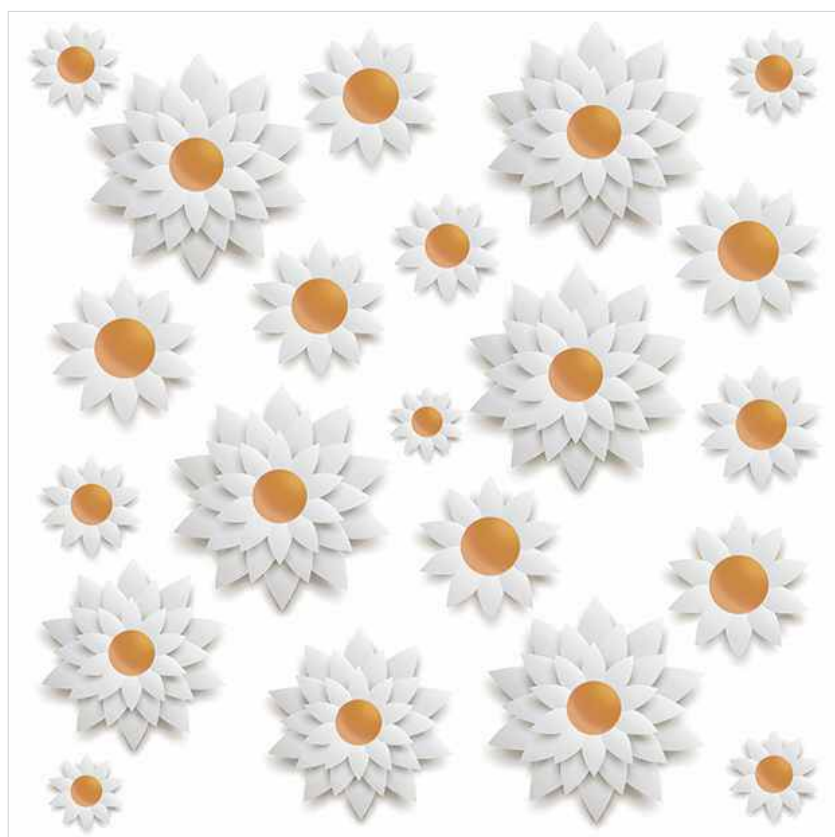

G 3D PMG 70

SIZE:
**600x
600mm**

FINISH:
**GLOSSY
FINISH**

SERIES:
3D