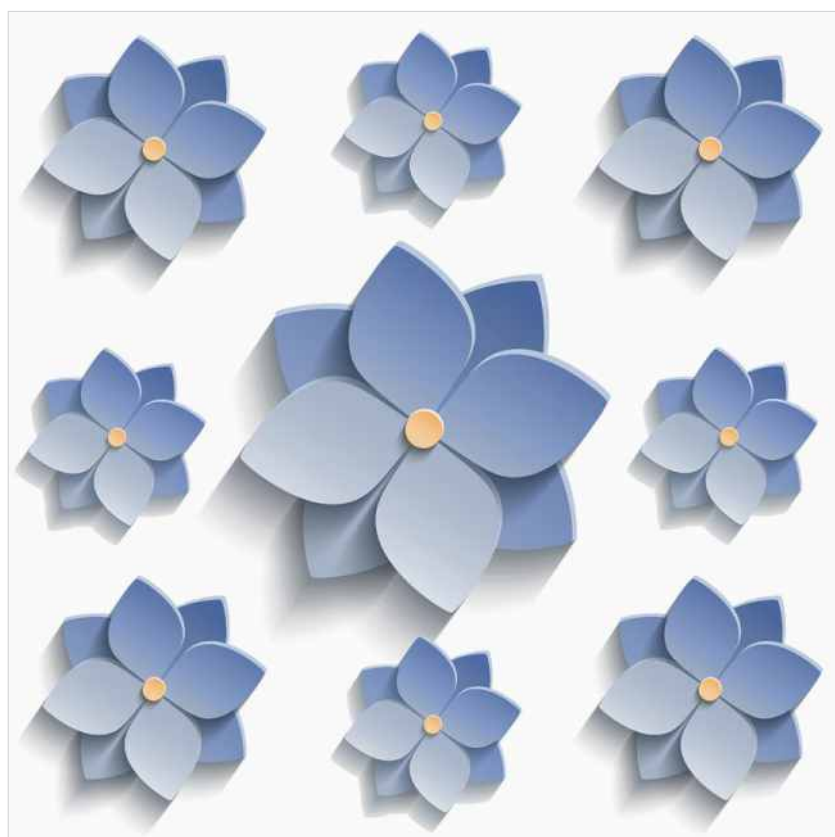

G 3D PMG 58

SIZE:
**600x
600mm**

FINISH:
**GLOSSY
FINISH**

SERIES:
3D