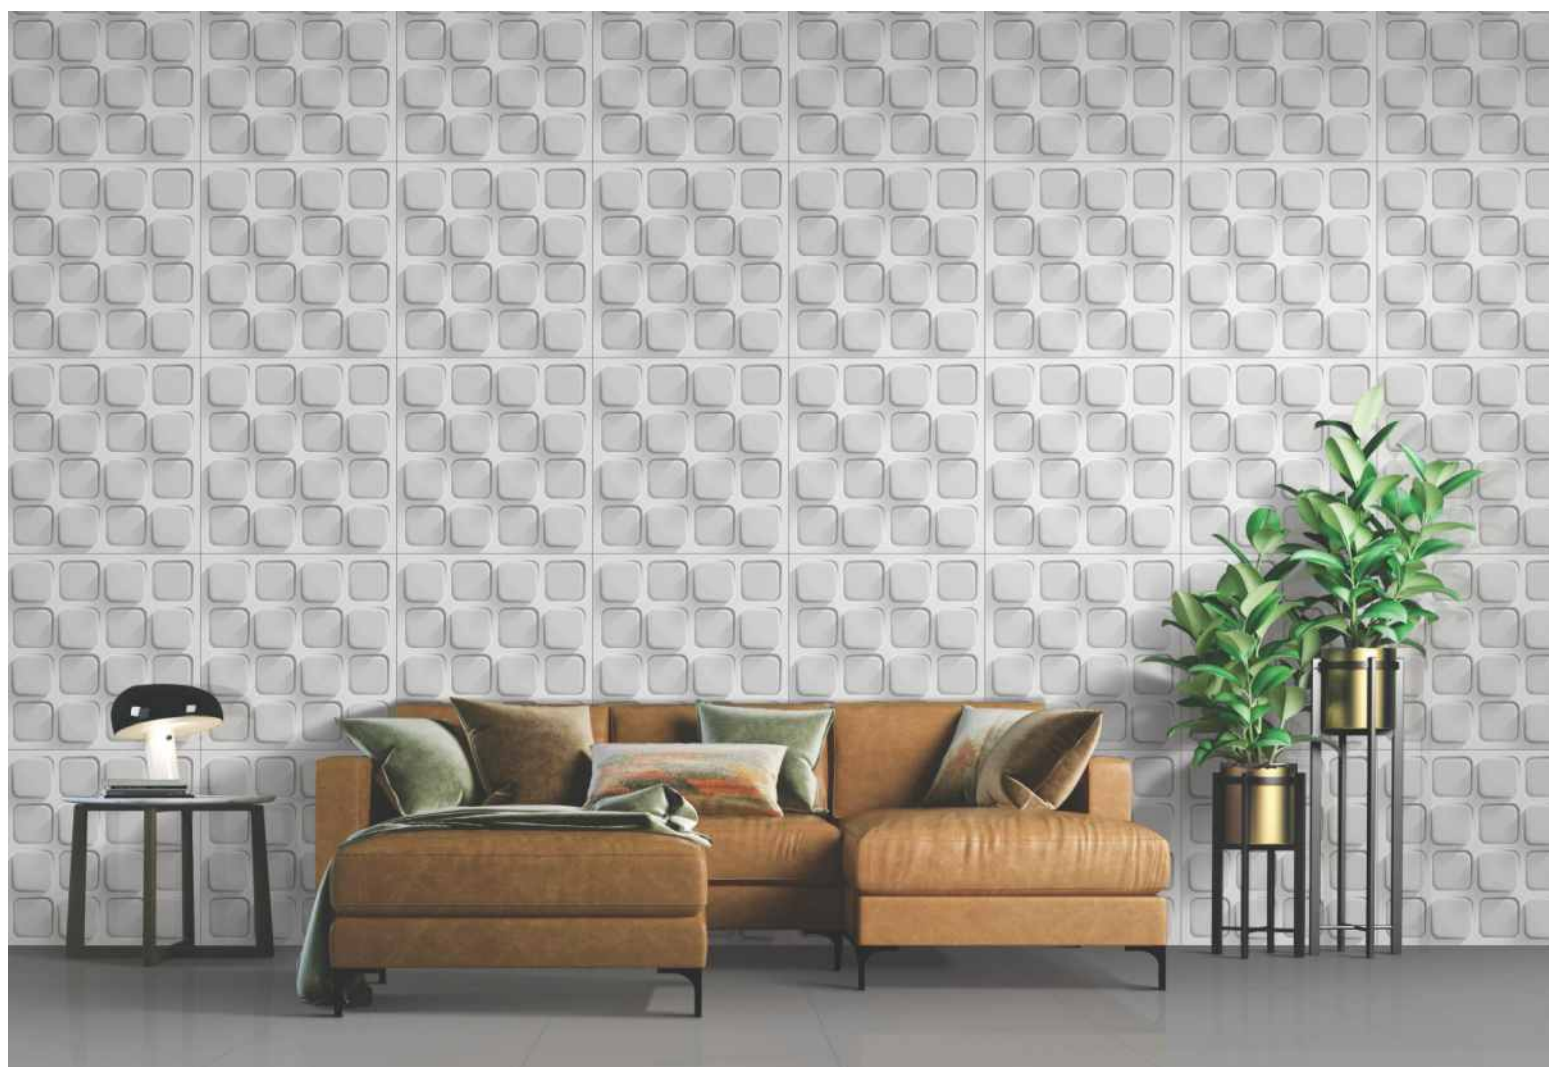

G 3D PMG 48

SIZE:
**600x
600mm**

FINISH:
**GLOSSY
FINISH**

SERIES:
3D

G 3D PMG 49

SIZE:
**600x
600mm**

FINISH:
**GLOSSY
FINISH**

SERIES:
3D