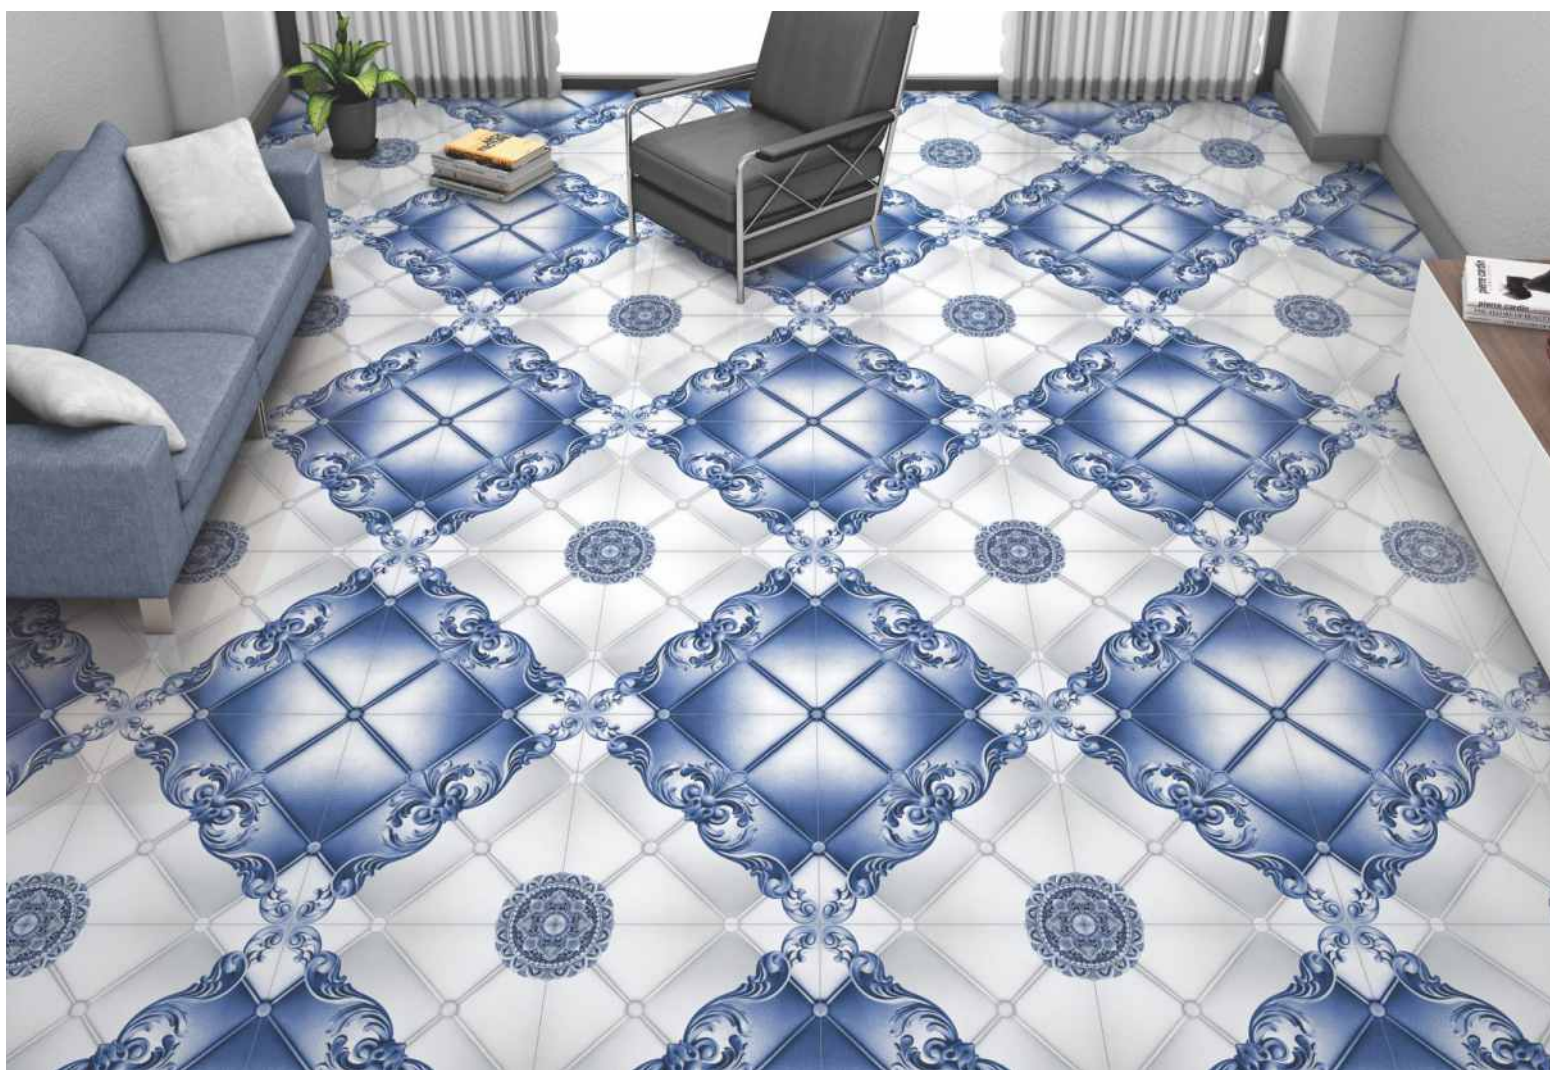

G 3D PMG 46

SIZE:
**600x
600mm**

FINISH:
**GLOSSY
FINISH**

SERIES:
3D

G 3D PMG 47

SIZE:
**600x
600mm**

FINISH:
**GLOSSY
FINISH**

SERIES:
3D