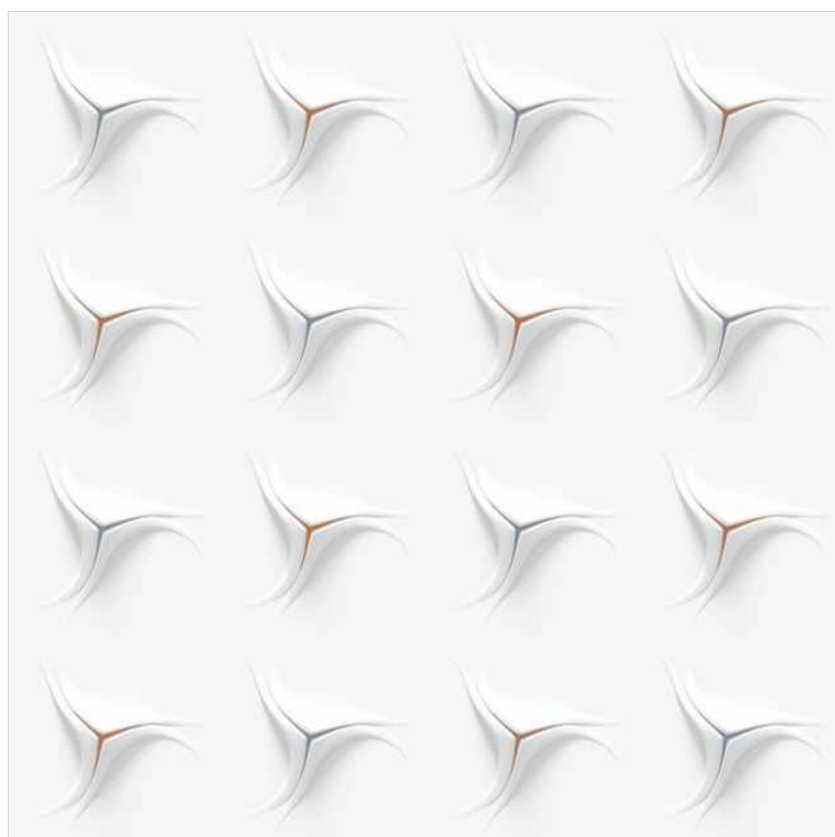

G 3D PMG 44

SIZE:
**600x
600mm**

FINISH:
**GLOSSY
FINISH**

SERIES:
3D

G 3D PMG 45

SIZE:
**600x
600mm**

FINISH:
**GLOSSY
FINISH**

SERIES:
3D