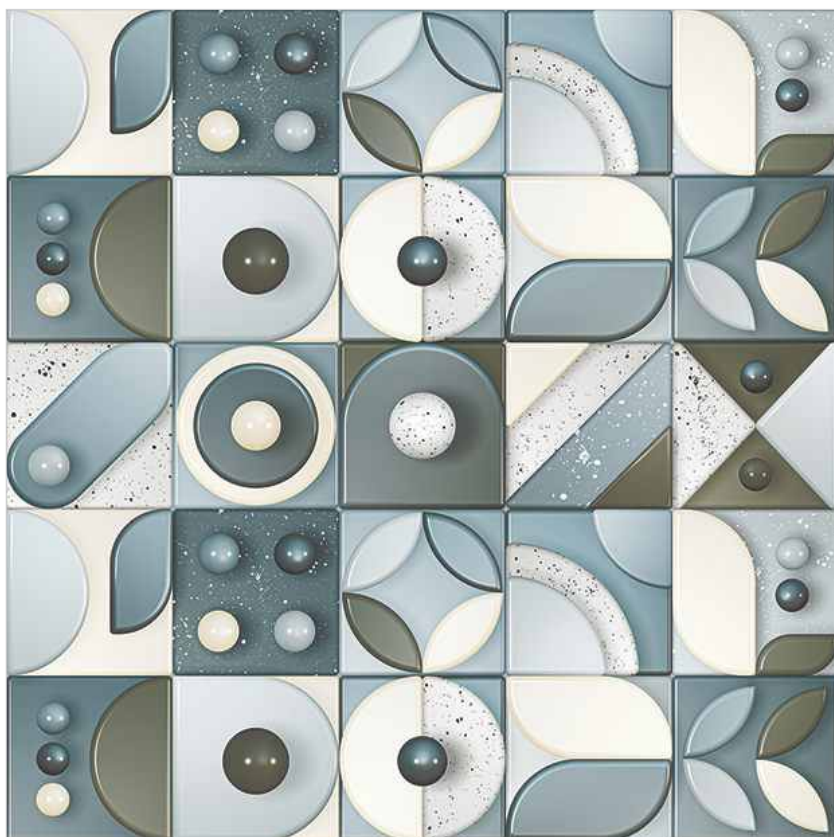

SIZE:
**600x
600mm**

FINISH:
**GLOSSY
FINISH**

SERIES:
3D

G 3D PMG 76

SIZE:
**600x
600mm**

FINISH:
**GLOSSY
FINISH**

SERIES:
3D

G 3D PMG 77