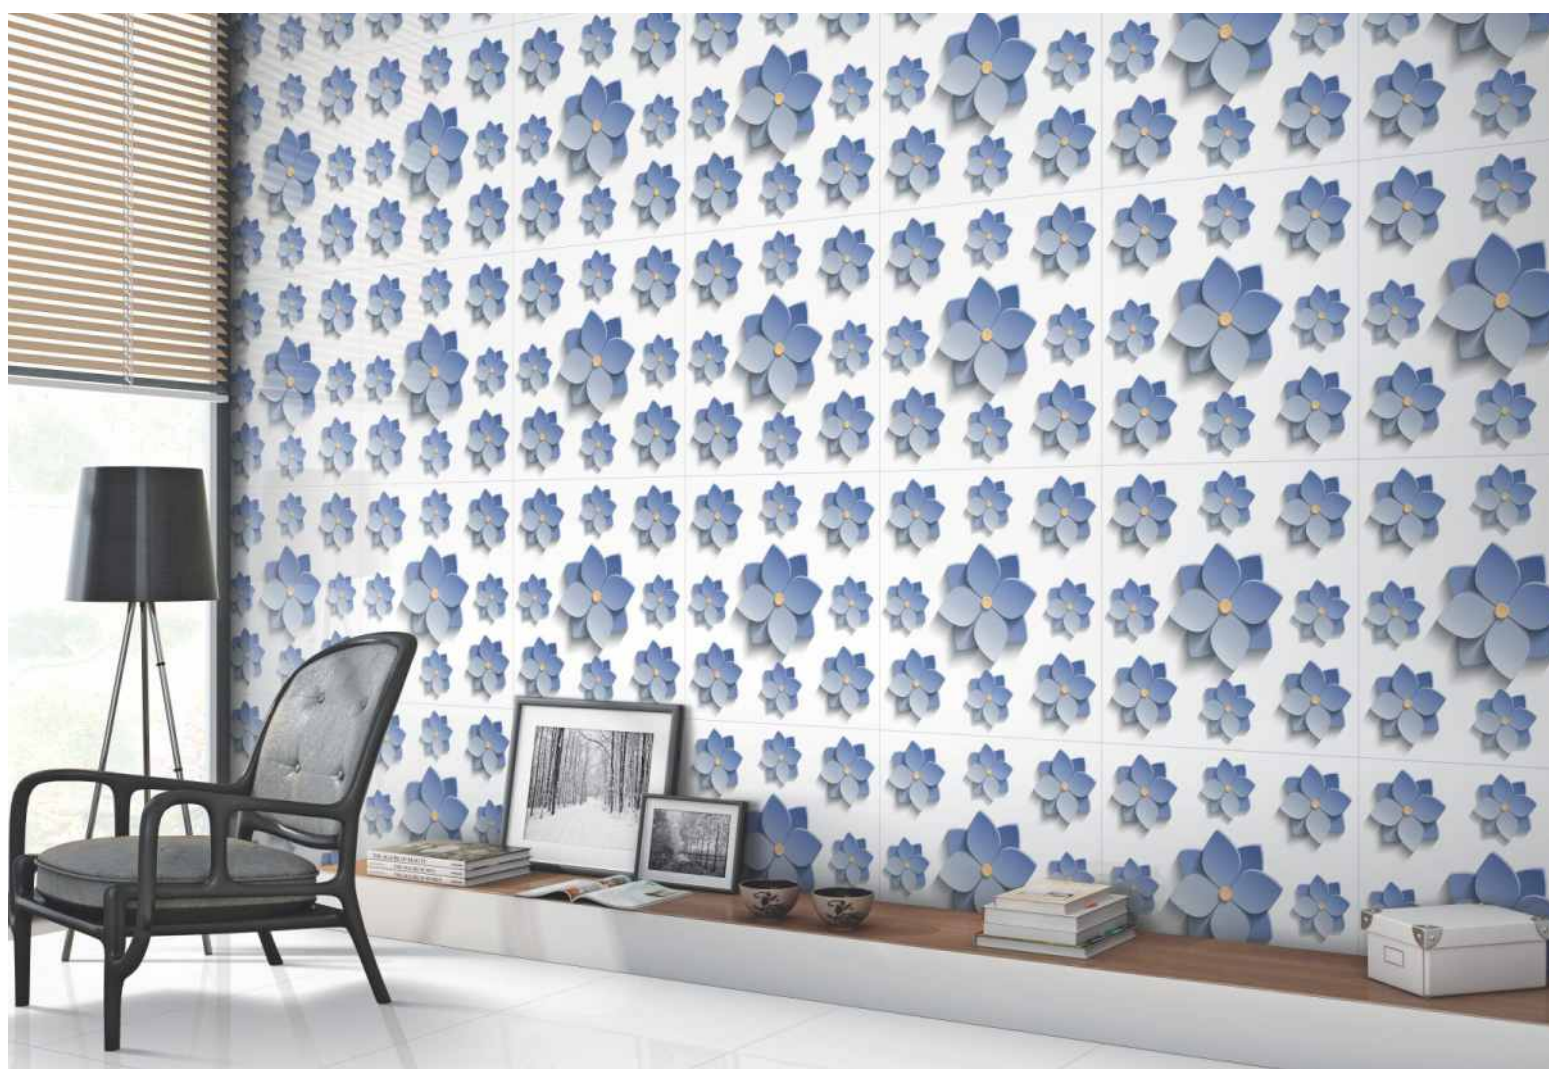

G 3D PMG 56

SIZE:
**600x
600mm**

FINISH:
**GLOSSY
FINISH**

SERIES:
3D

G 3D PMG 57

SIZE:
**600x
600mm**

FINISH:
**GLOSSY
FINISH**

SERIES:
3D