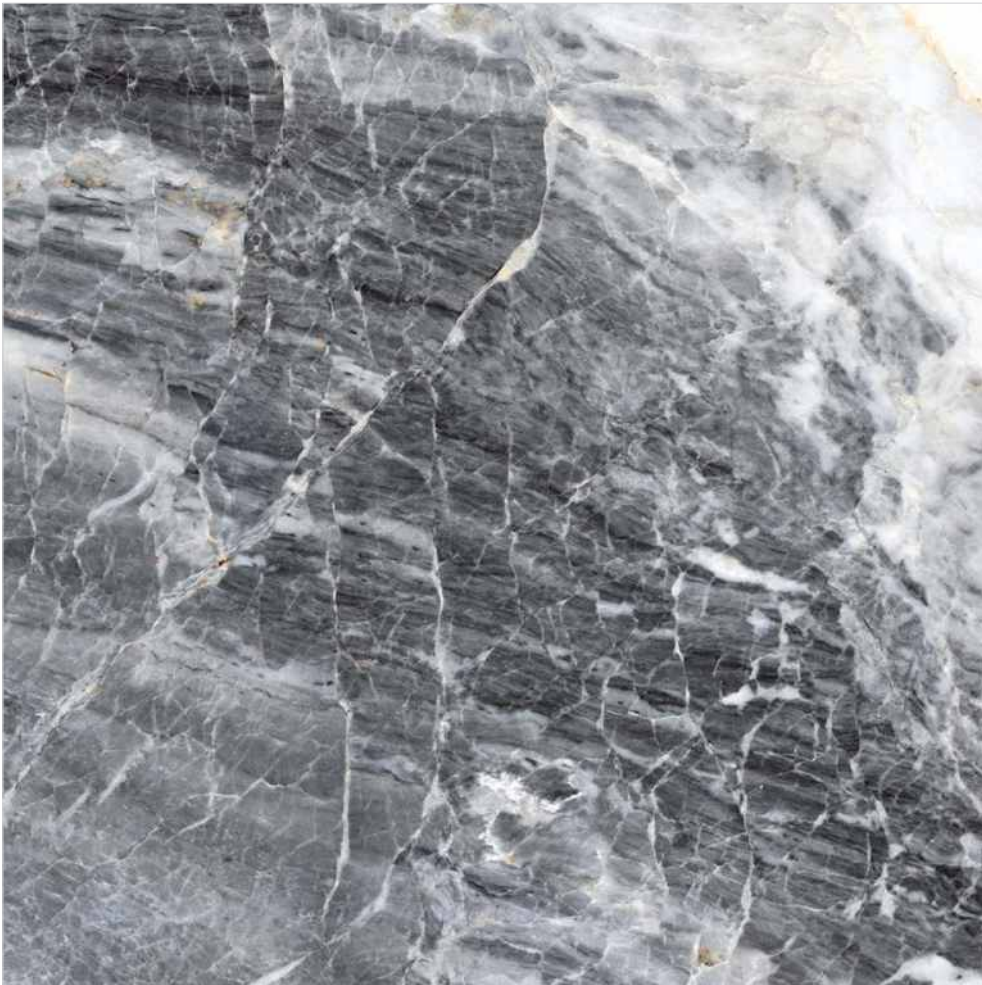

RANDOM - 6

VERONICA
CERAMIC

PARADISE
LIGHT GREY

SIZE:
**600x
600mm**

FINISH:
GLOSSY

www.veronicaceramic.com

VERONICA

CERAMIC