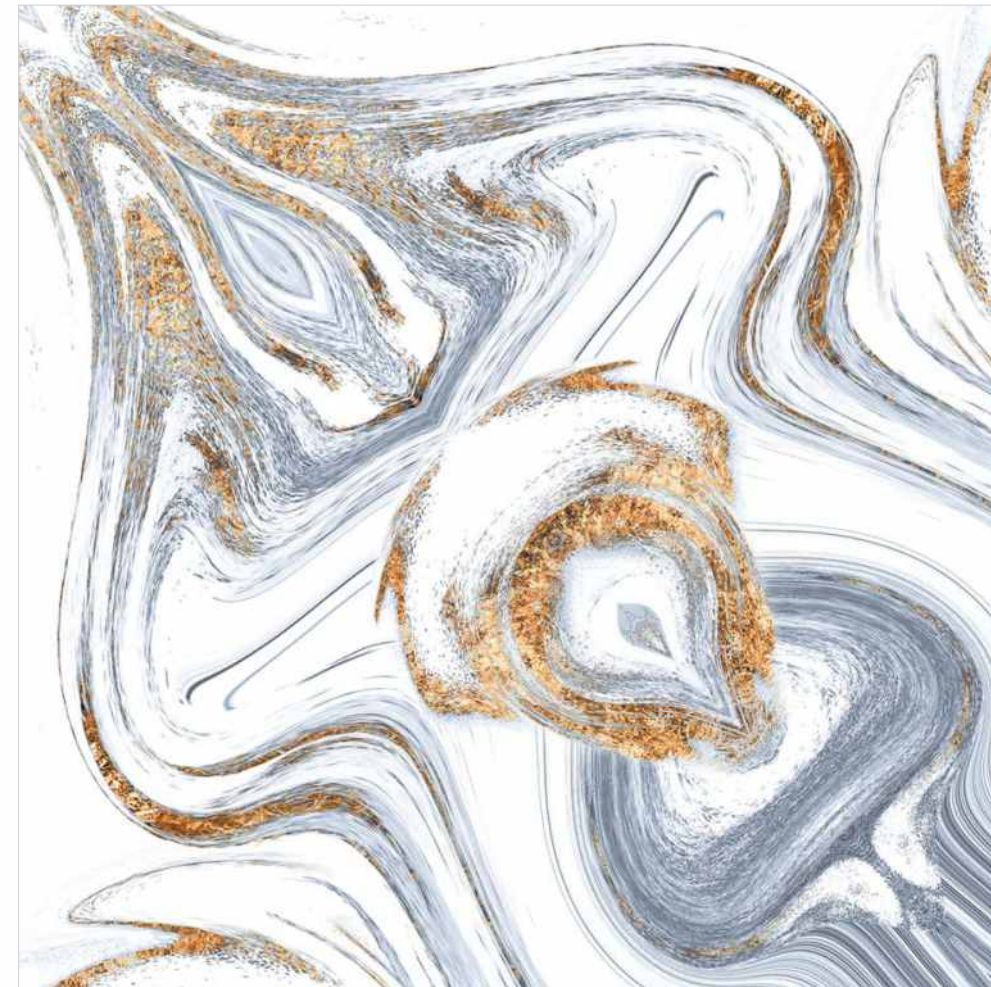

G NNU 41
AVAILABLE IN
[8.5mm THICKNESS]

SIZE:
**600x
600mm**

SERIES:
BOOK MATCH