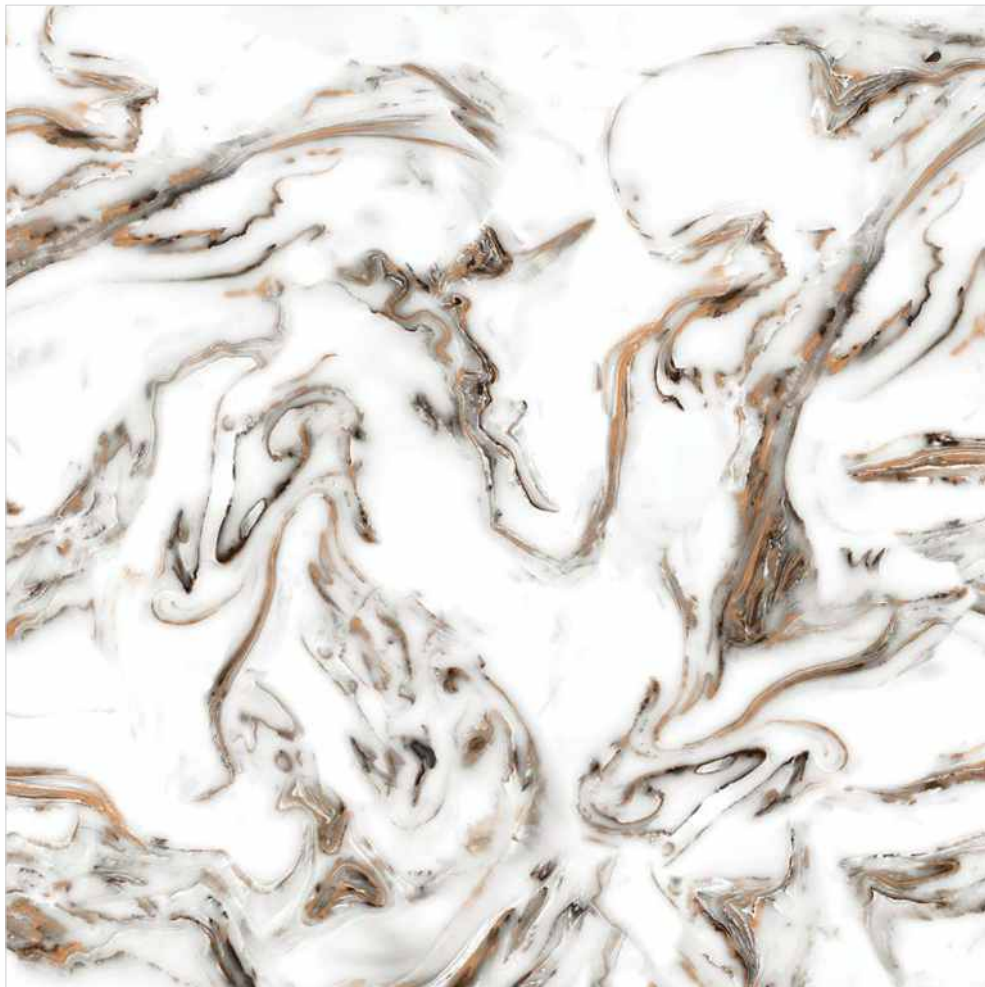

VERONICA

CERAMIC

MAGIC LAVA
AVAILABLE IN
[8.5mm THICKNESS]