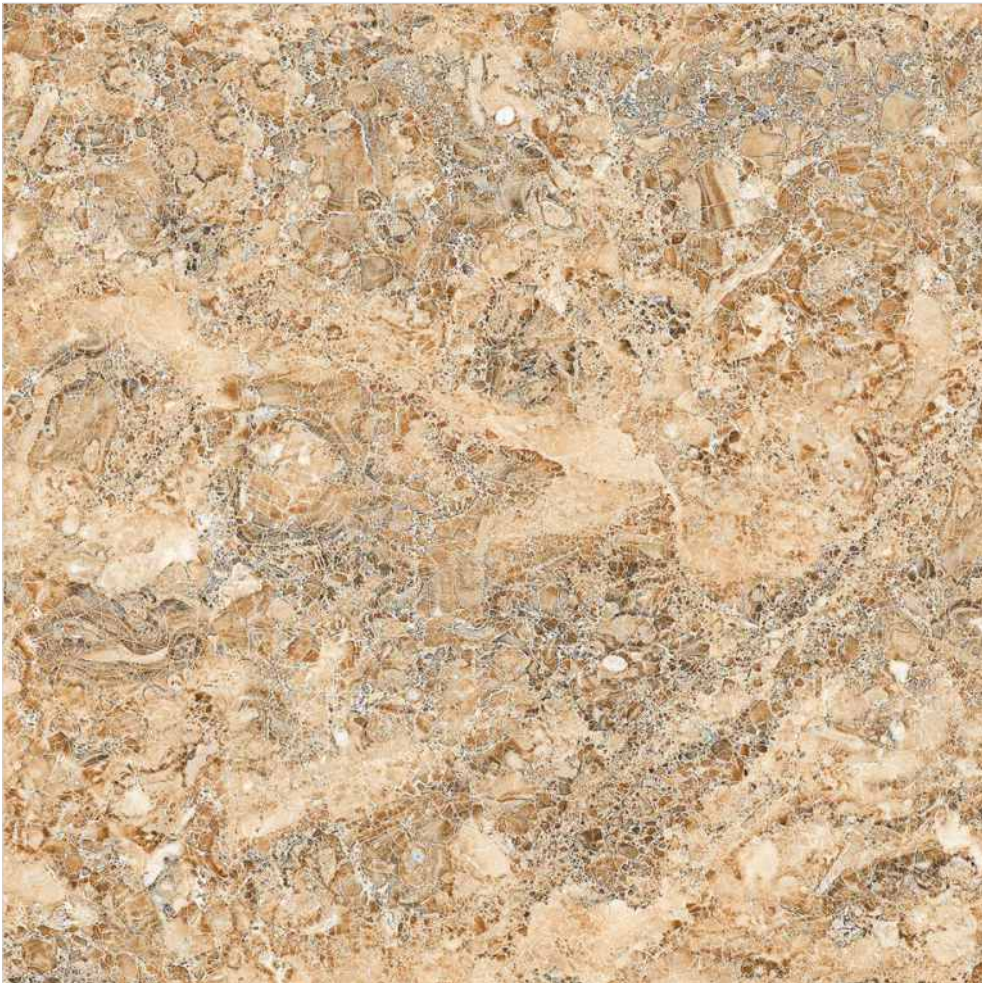

VERONICA

CERAMIC

G 5291
AVAILABLE IN
[8.5mm THICKNESS]

SIZE:
**600x
600mm**

FINISH:
GLOSSY