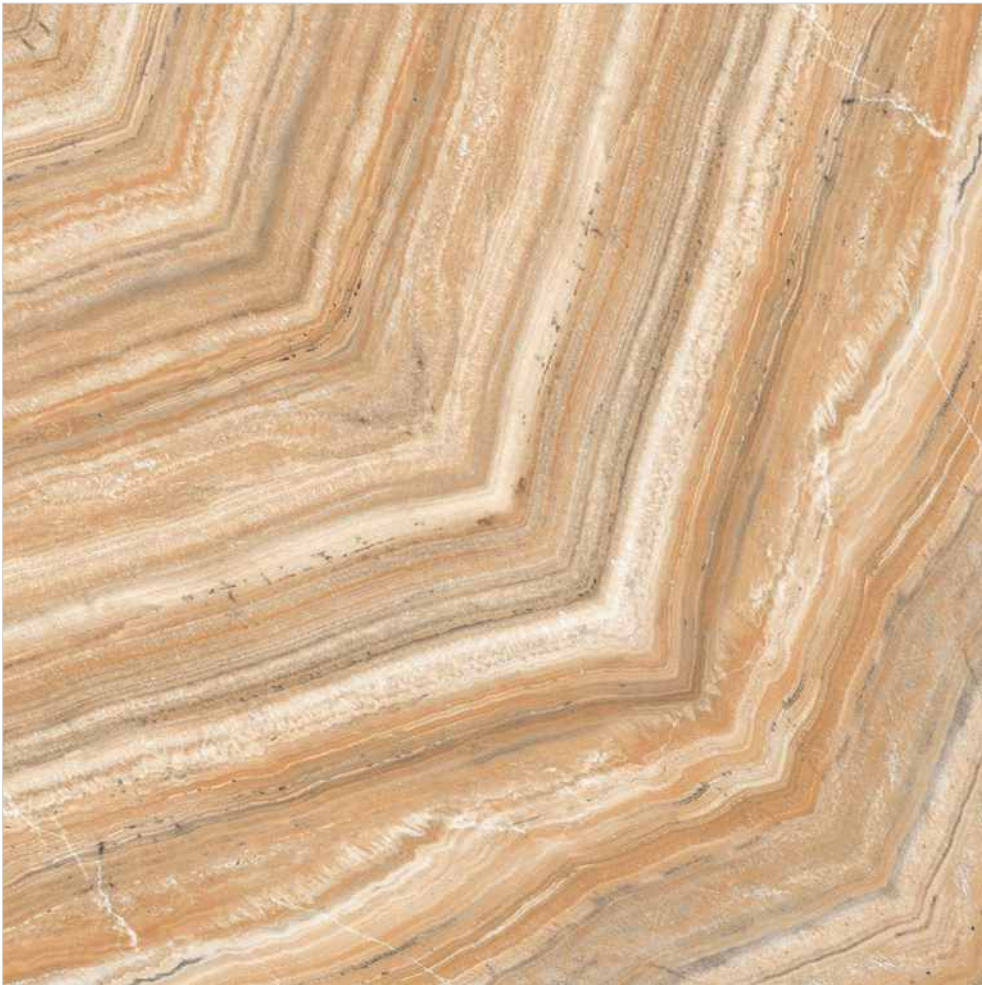

G NNU 3
AVAILABLE IN
[8.5mm THICKNESS]