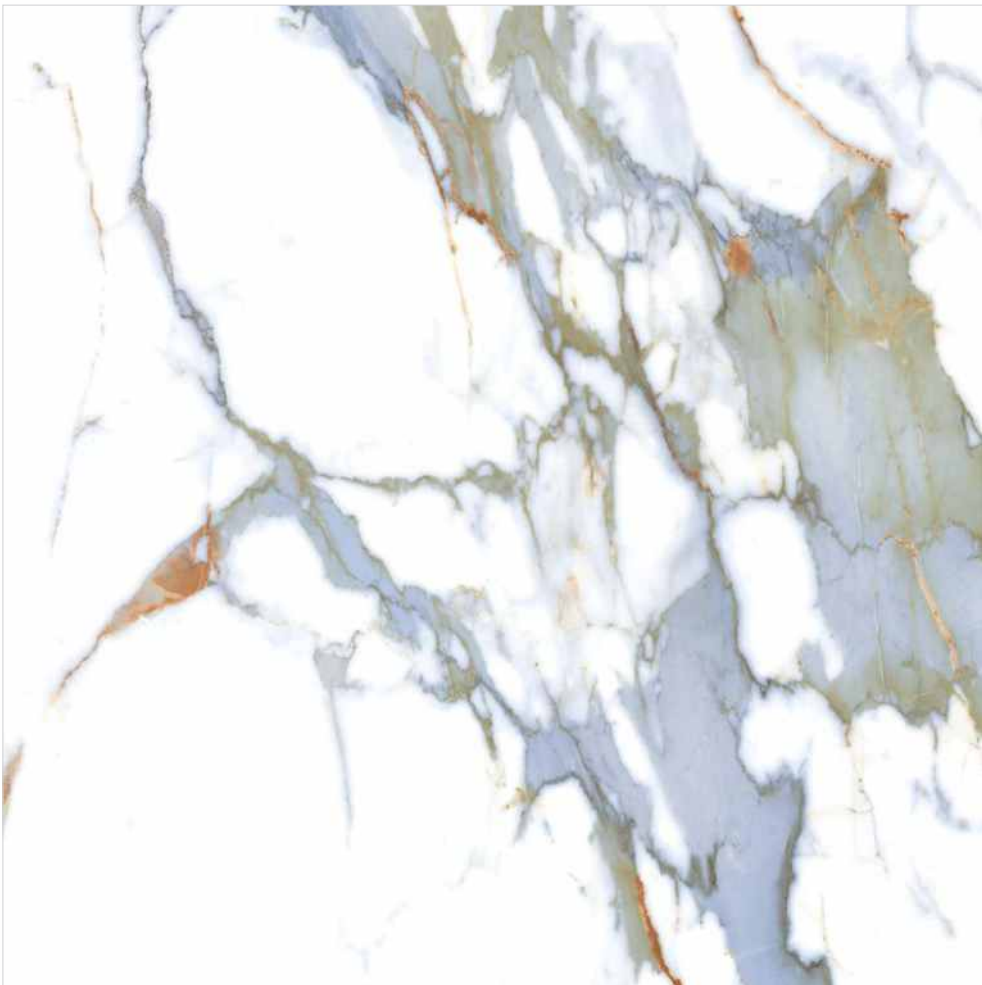

CALACATTA KINLEY

AVAILABLE IN
[8.5mm THICKNESS]