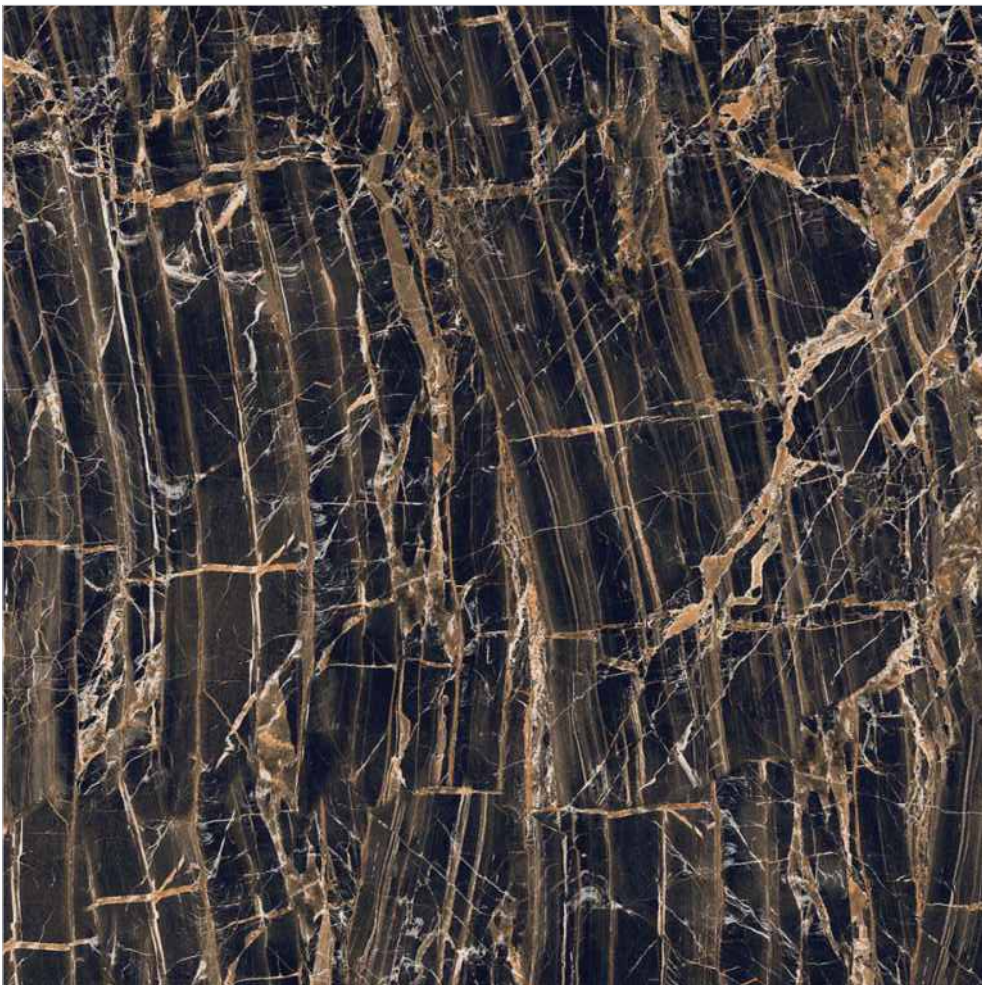

RANDOM - 5

G 5296
AVAILABLE IN
[8.5mm THICKNESS]

SIZE:
**600x
600mm**

FINISH:
GLOSSY

RANDOM - 3

VERONICA

CERAMIC

G 5297
AVAILABLE IN
[8.5mm THICKNESS]