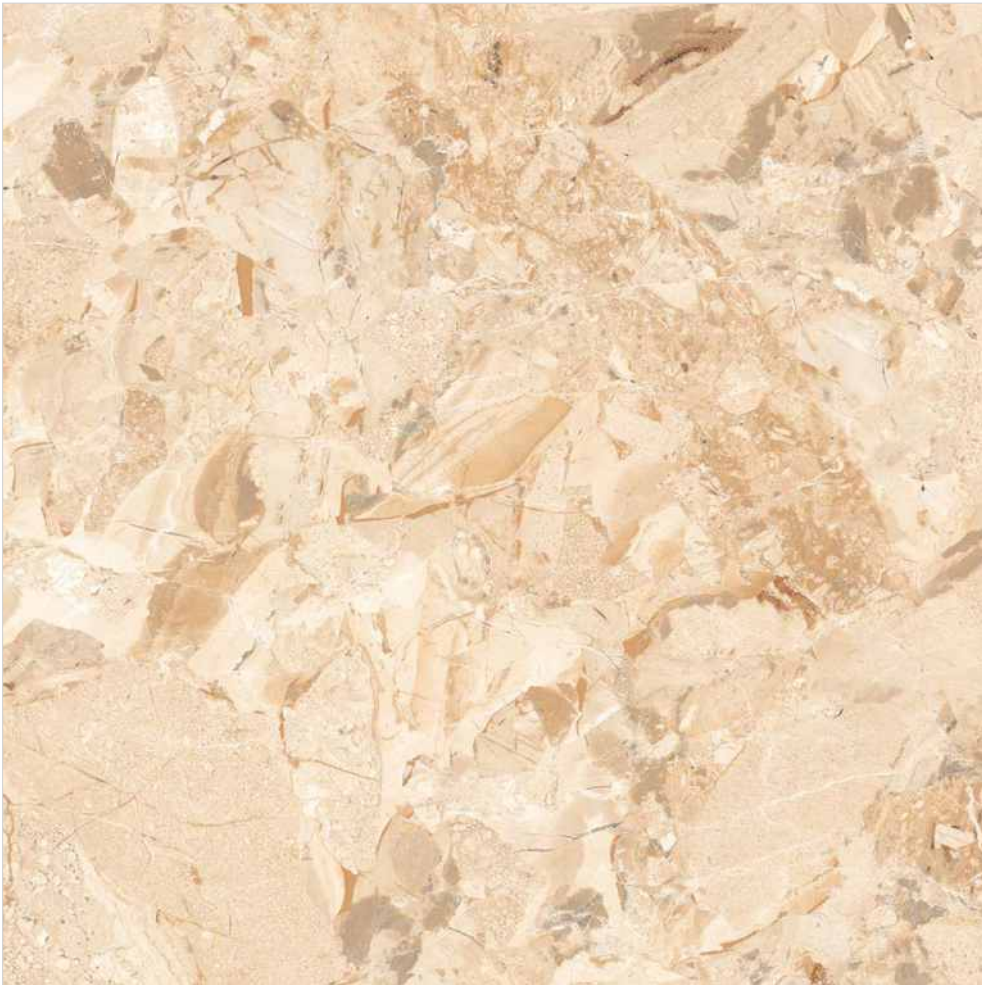

PARADISE ACTIVE
AVAILABLE IN
[8.5mm THICKNESS]

RANDOM - 6

SIZE:
**600x
600mm**

FINISH:
GLOSSY

PAROMA BEIGE
AVAILABLE IN
[8.5mm THICKNESS]

RANDOM - 4

SIZE:
**600x
600mm**

FINISH:
GLOSSY