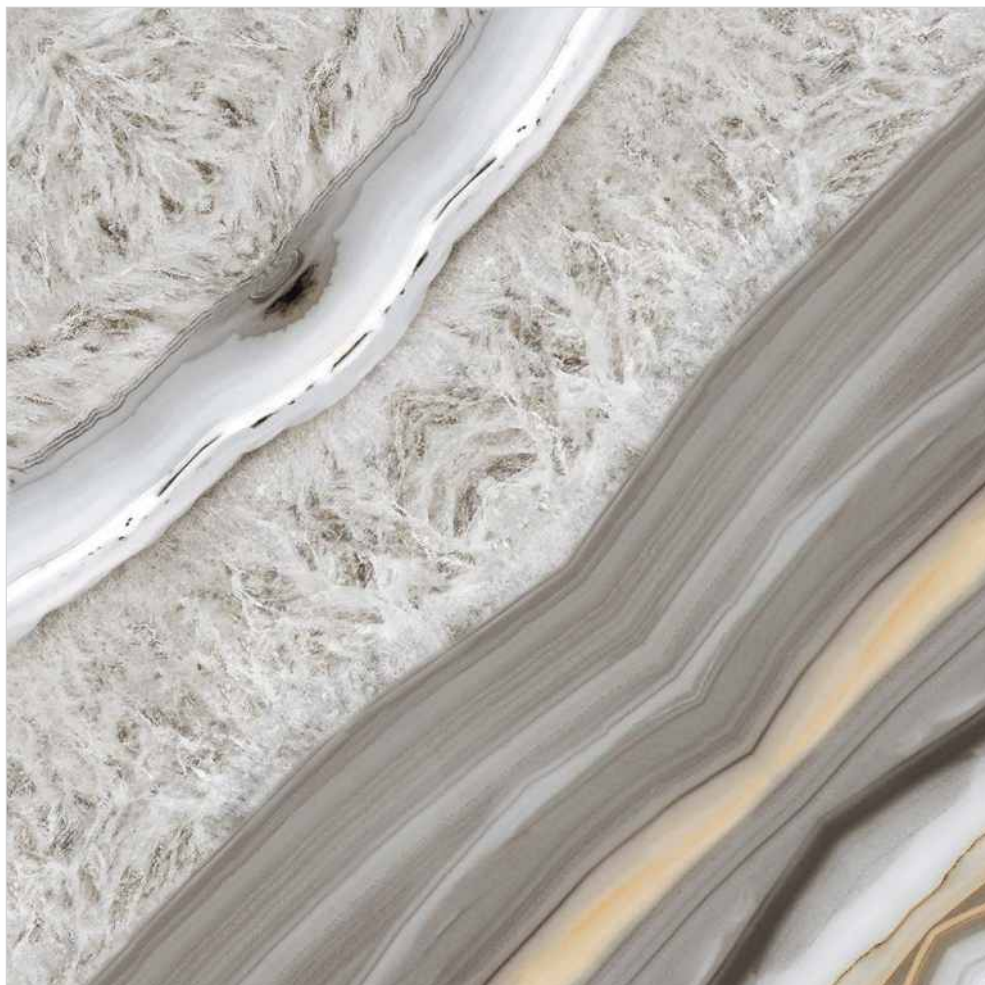

G NNU 24
AVAILABLE IN
[8.5mm THICKNESS]

SIZE:
**600x
600mm**

SERIES:
BOOK MATCH