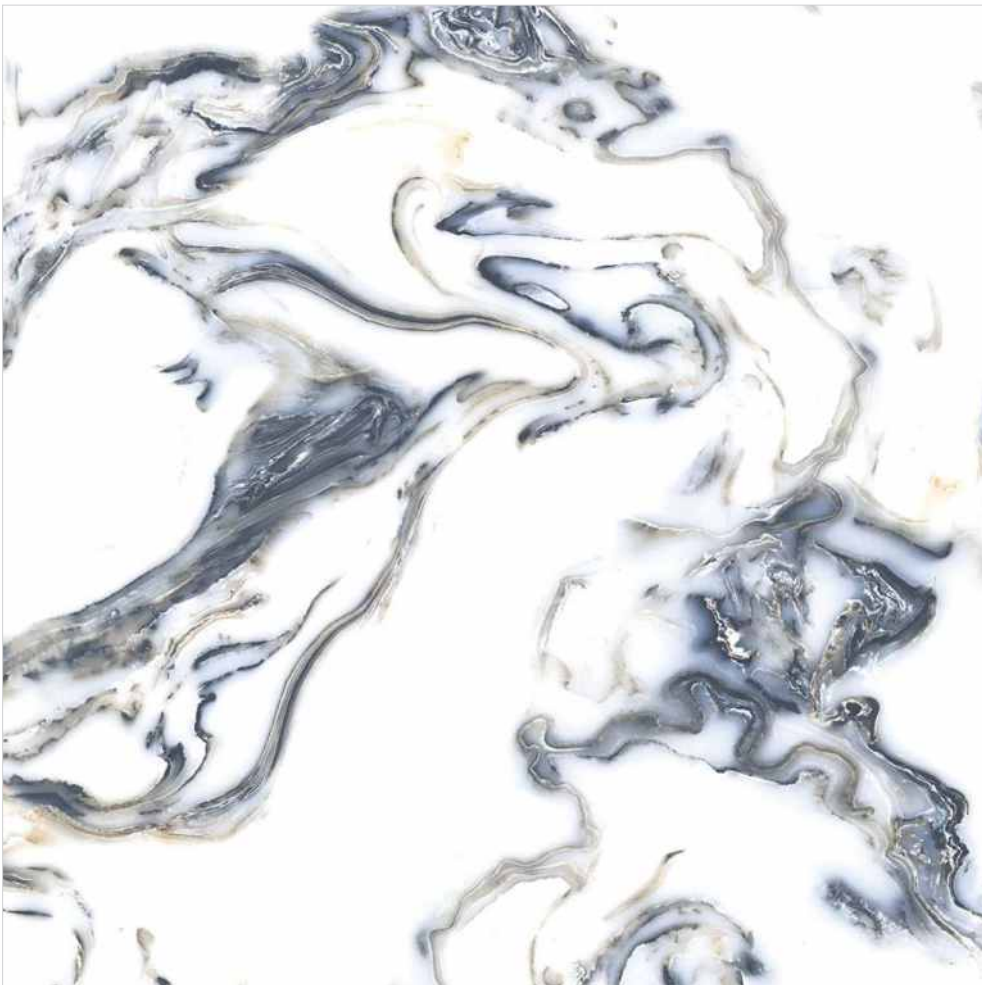

MAGIC BLUE
AVAILABLE IN
[8.5mm THICKNESS]

RANDOM - 3

SIZE:
**600x
600mm**

FINISH:
GLOSSY