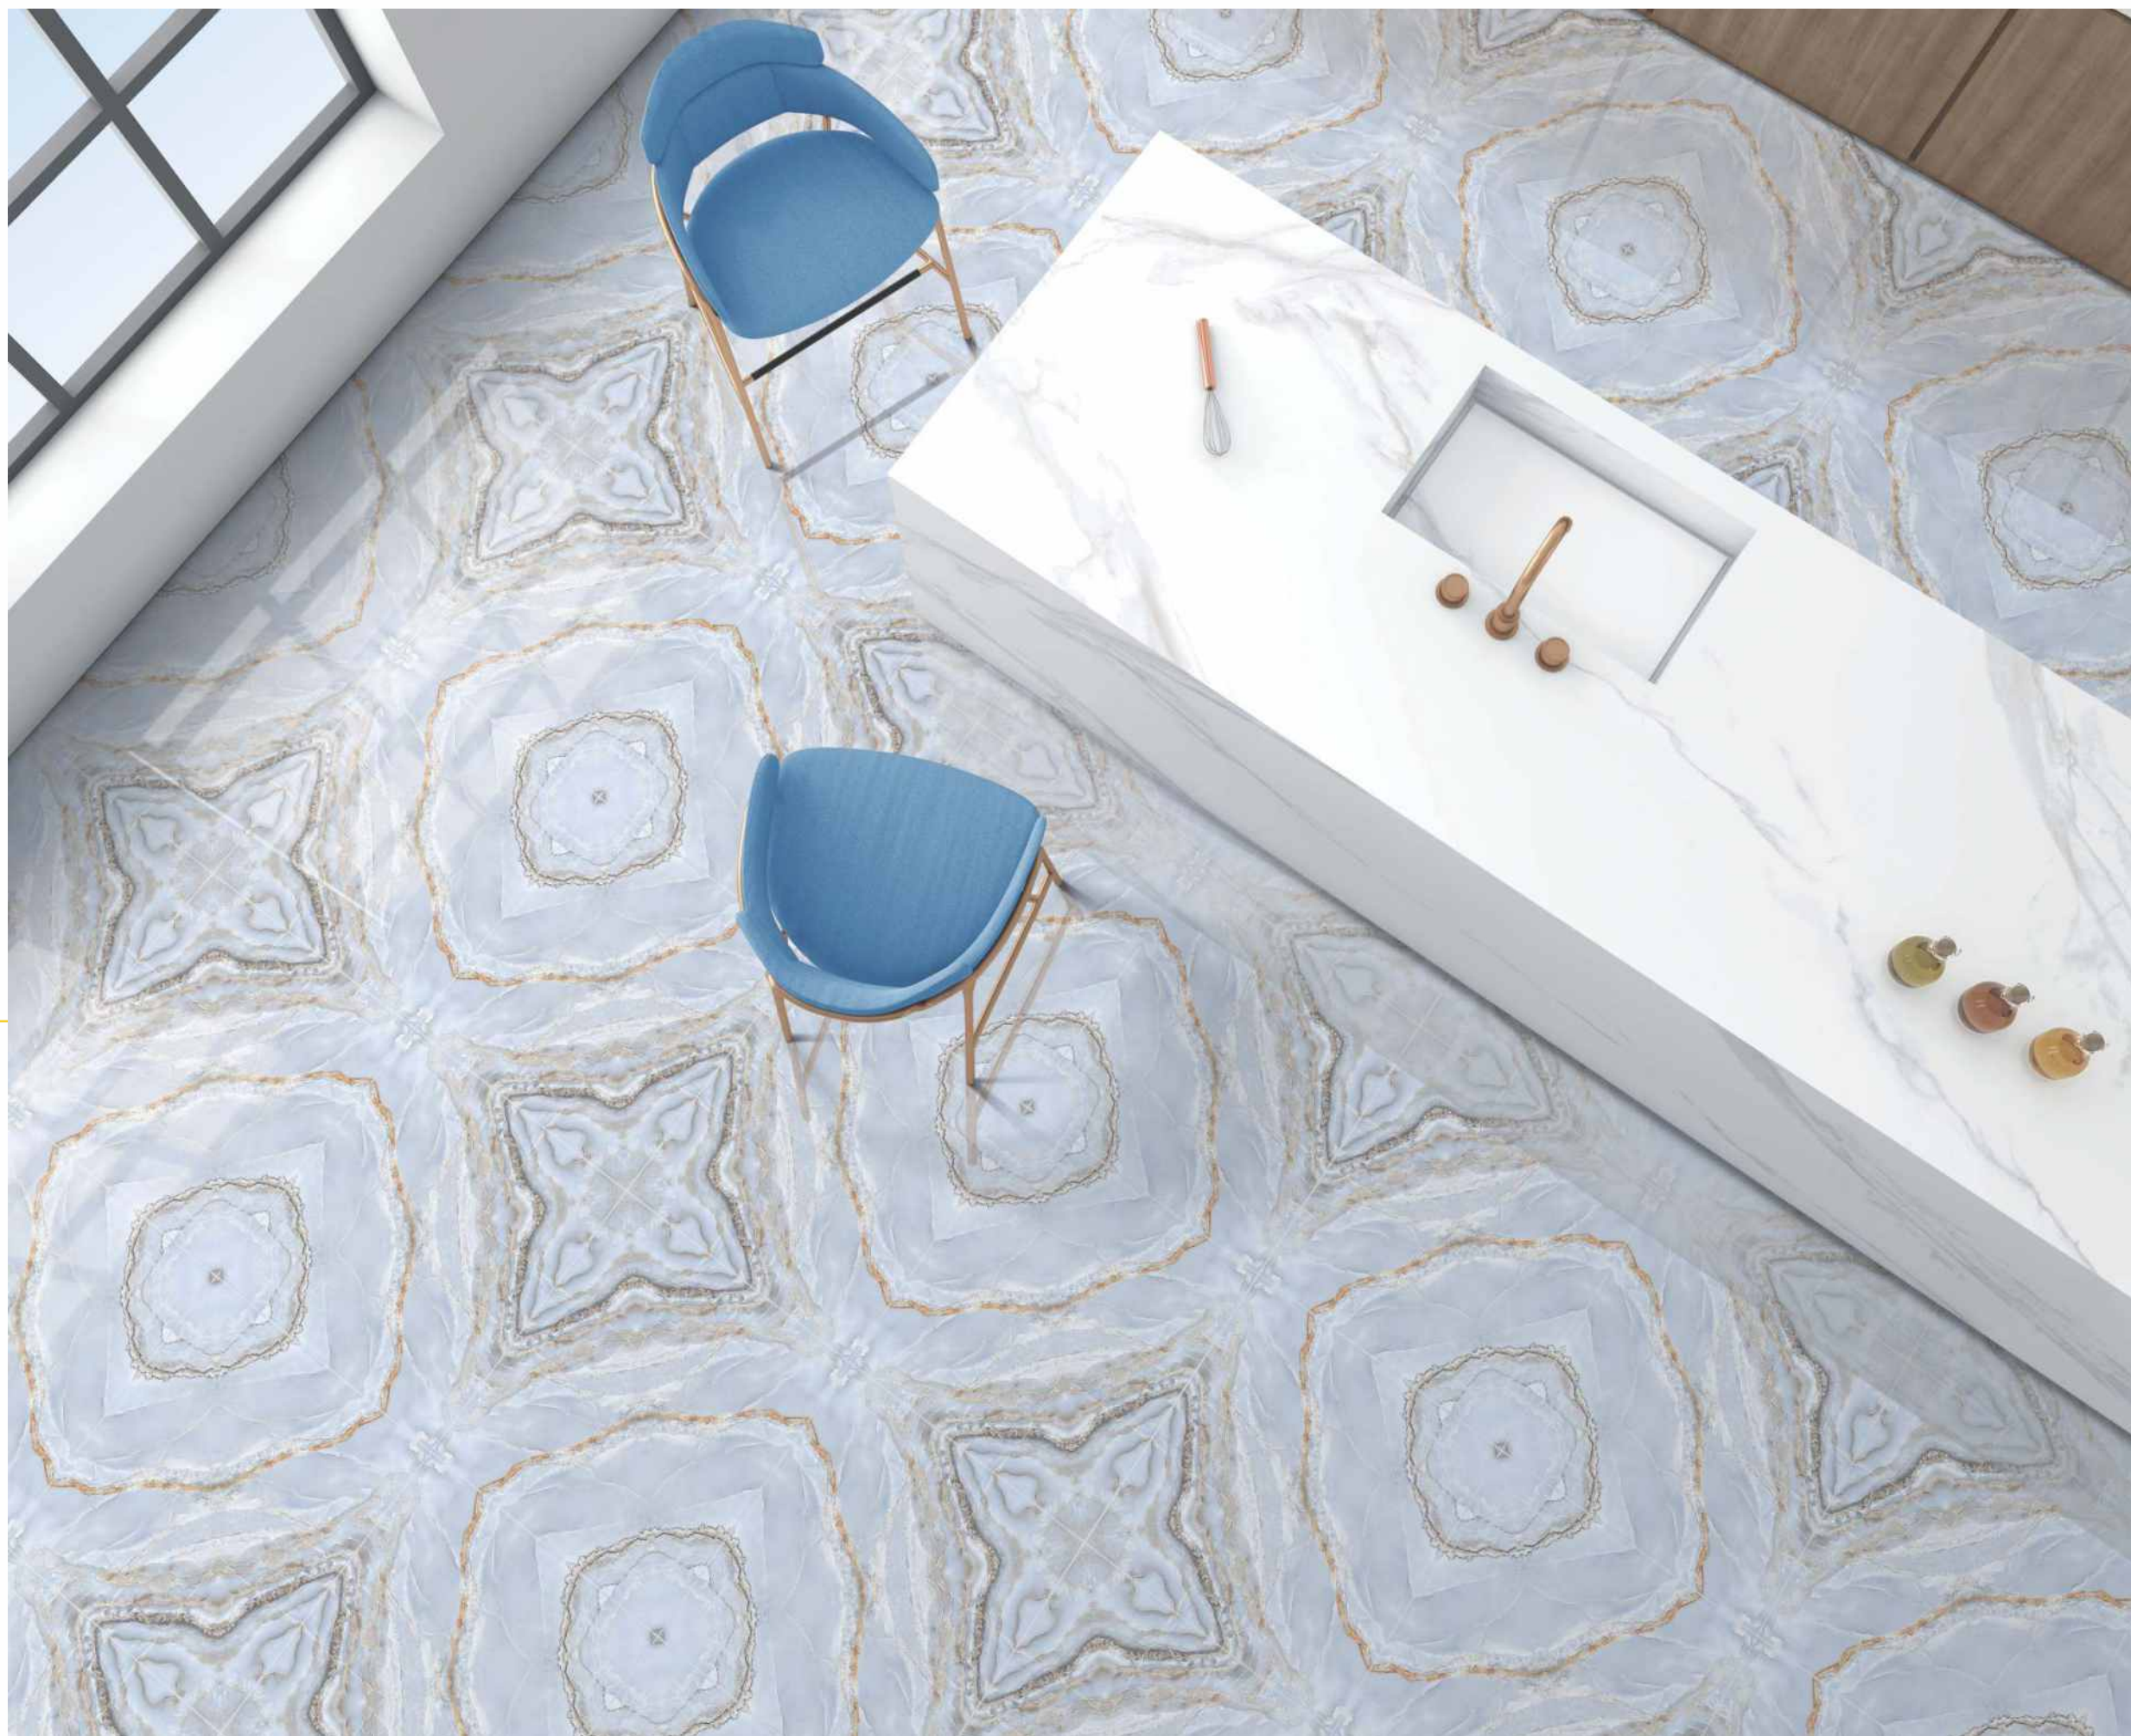

VERONICA
CERAMIC

G NNU 35

SIZE:
**600x
600mm**

SERIES:
BOOK MATCH

www.veronicaceramic.com