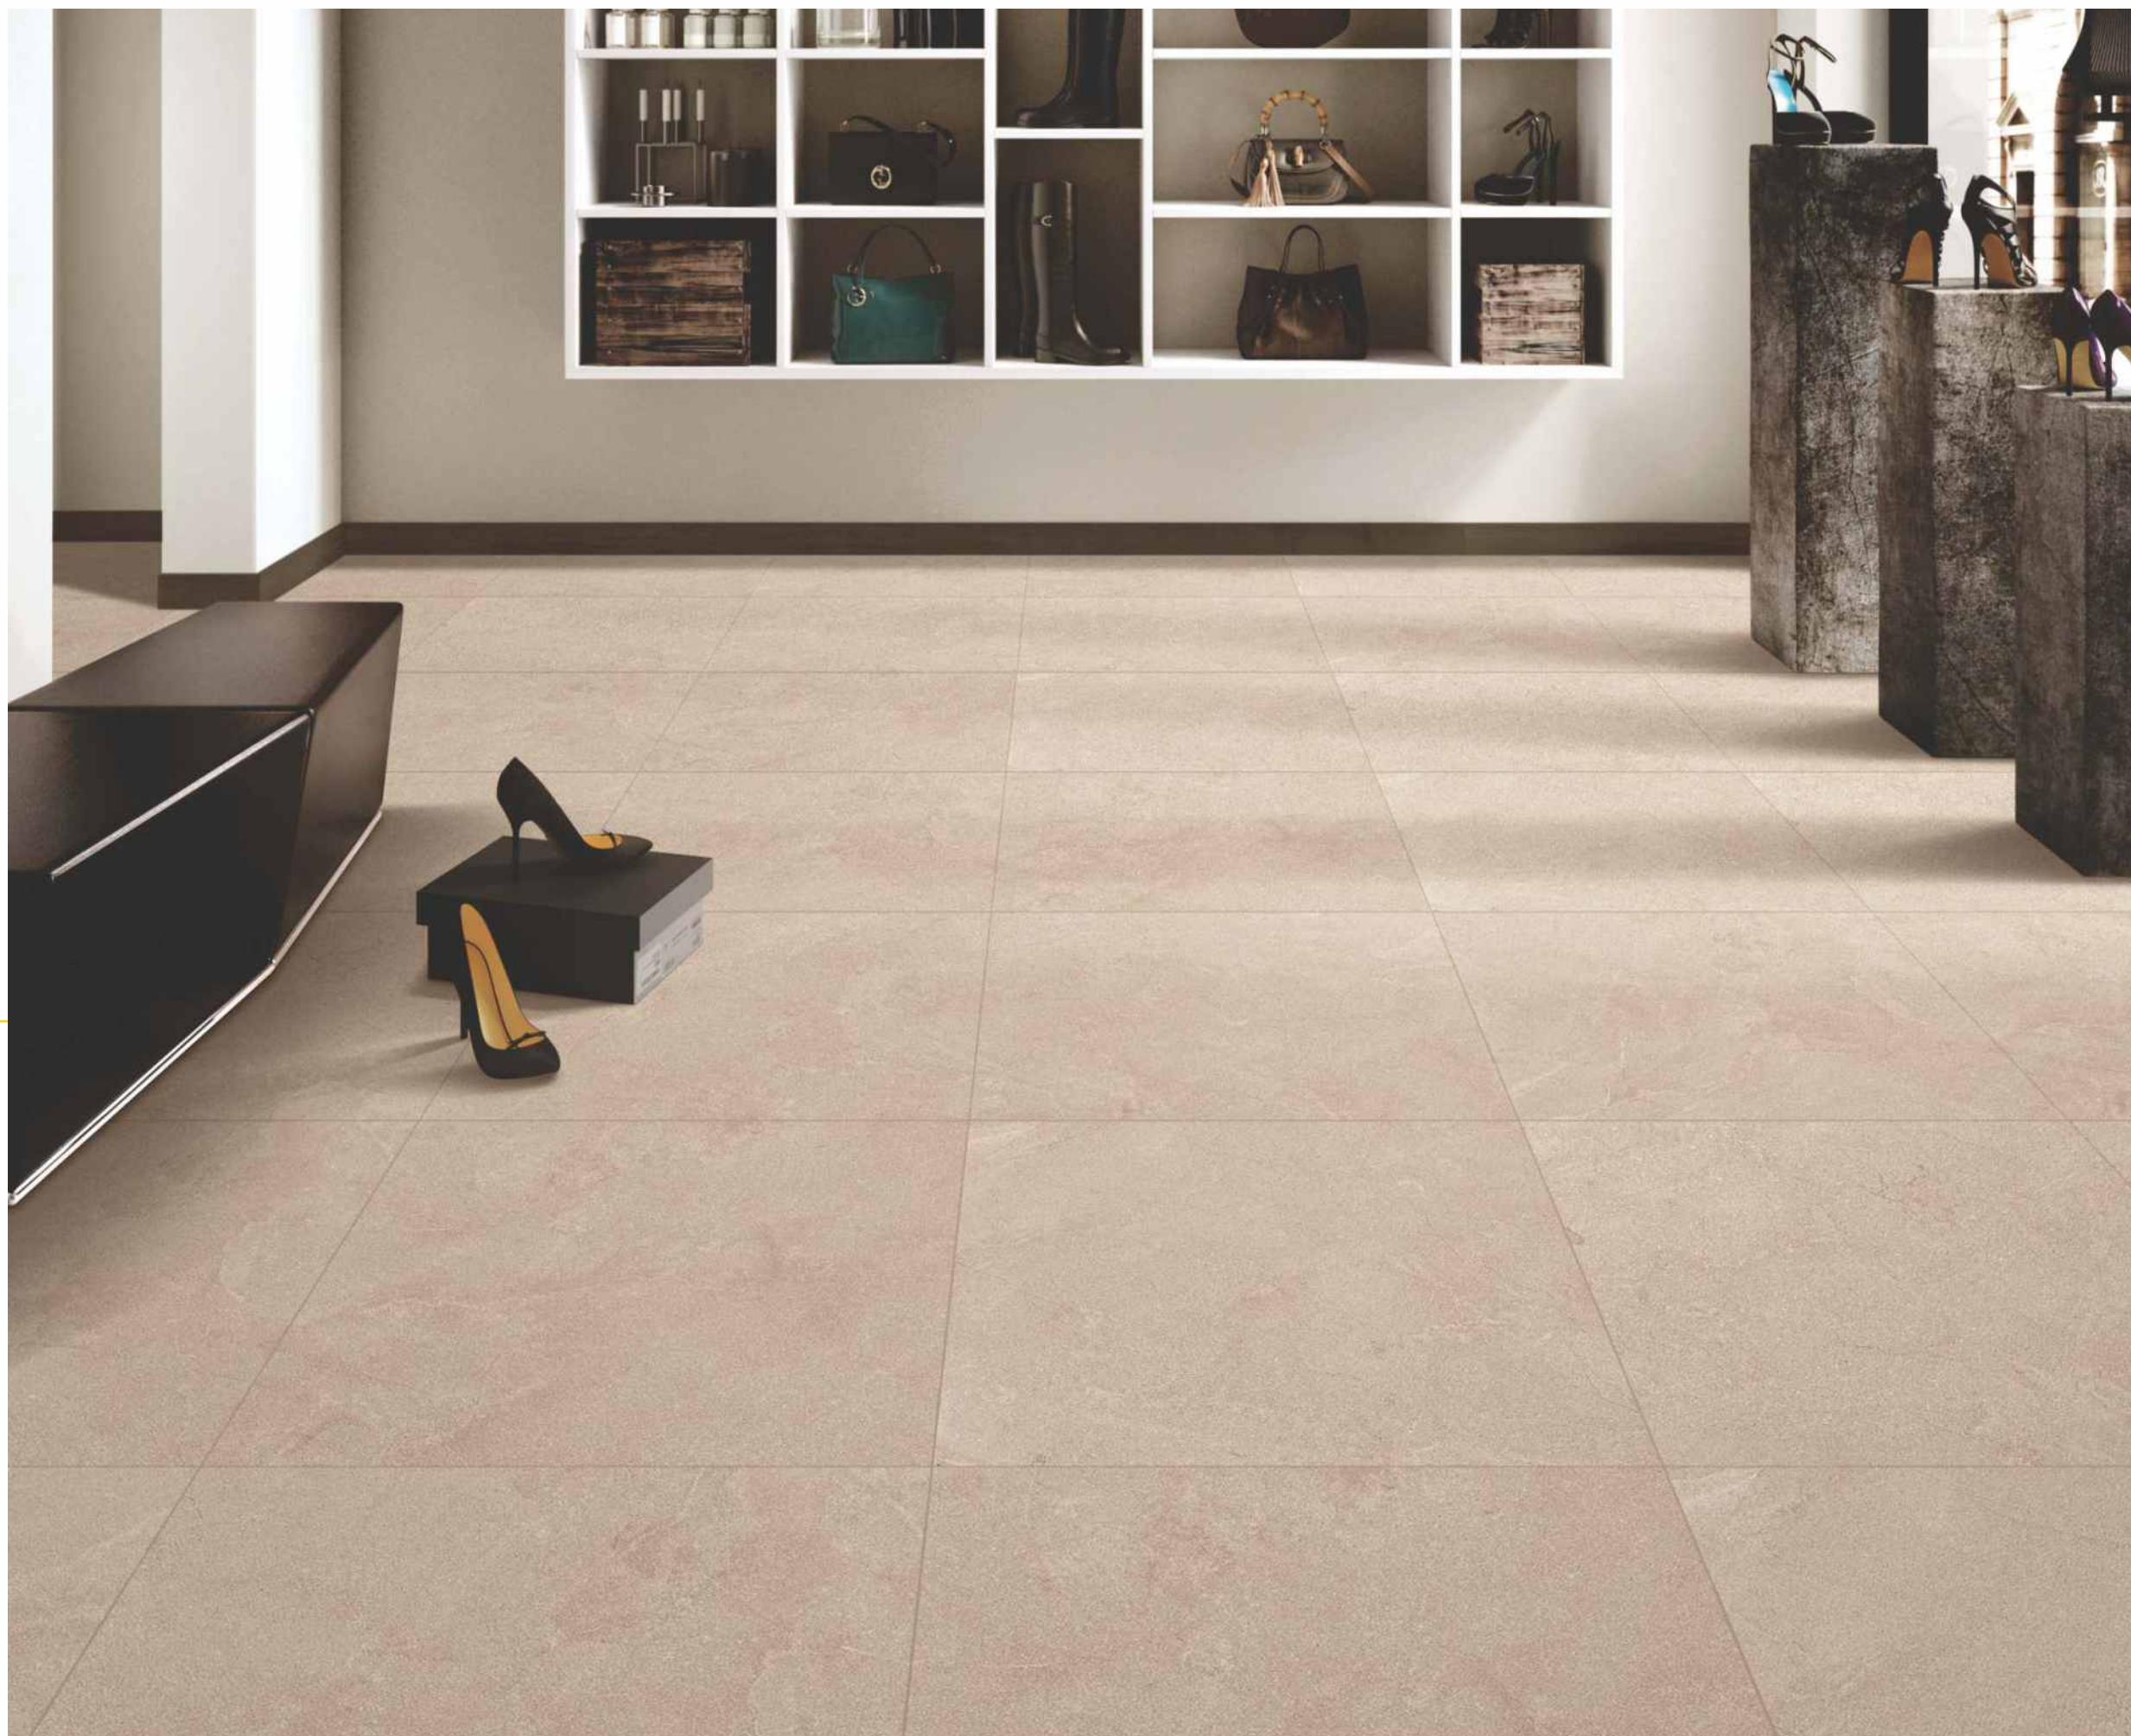

RANDOM - 8

MONZA SAND
AVAILABLE IN
[8.5mm THICKNESS]

SIZE:
**600x
600mm**

FINISH:
MATT

RANDOM - 8

VERONICA
CERAMIC

MONZA
SAND

SIZE:
**600x
600mm**