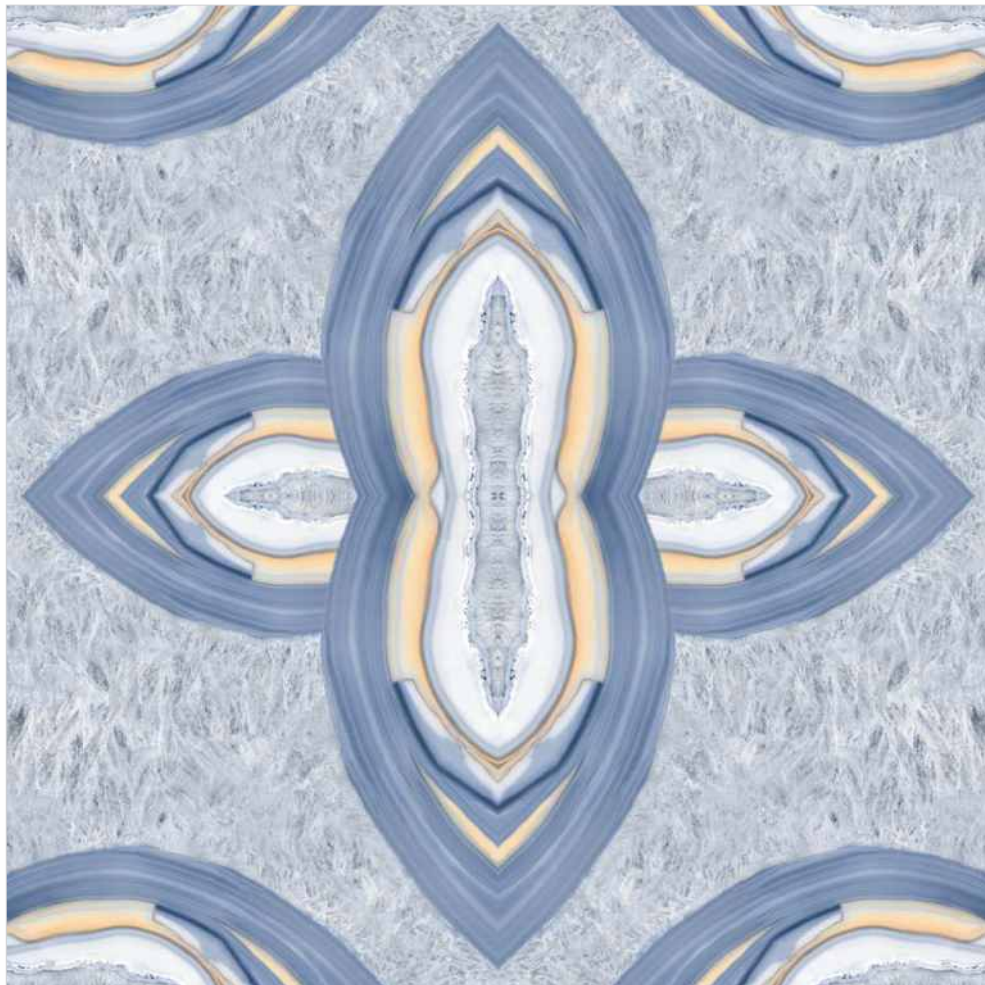

G NNU 35

SIZE:
**600x
600mm**

SERIES:
BOOK MATCH

www.veronicaceramic.com

VERONICA

CERAMIC

G NNU 36
AVAILABLE IN
[8.5mm THICKNESS]

SIZE:
**600x
600mm**