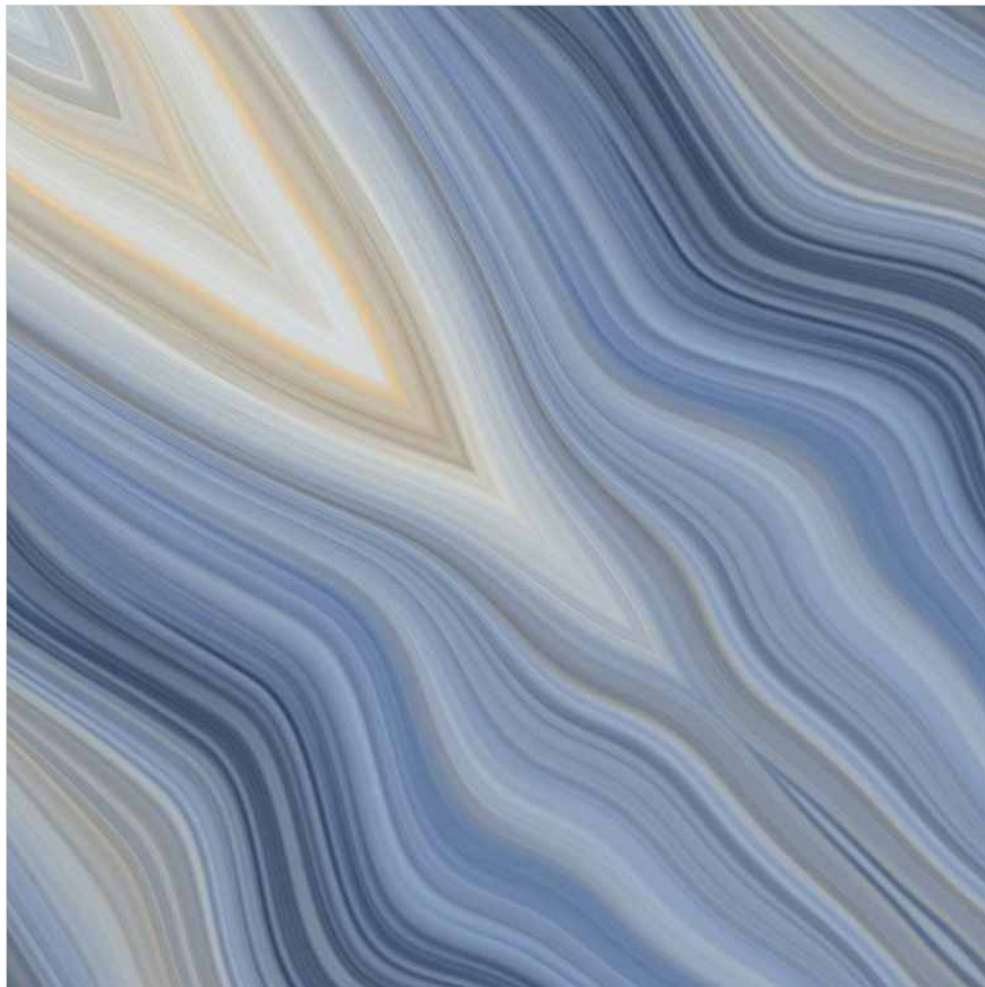

G NNU 38
AVAILABLE IN
[8.5mm THICKNESS]

SIZE:
**600x
600mm**

SERIES:
BOOK MATCH