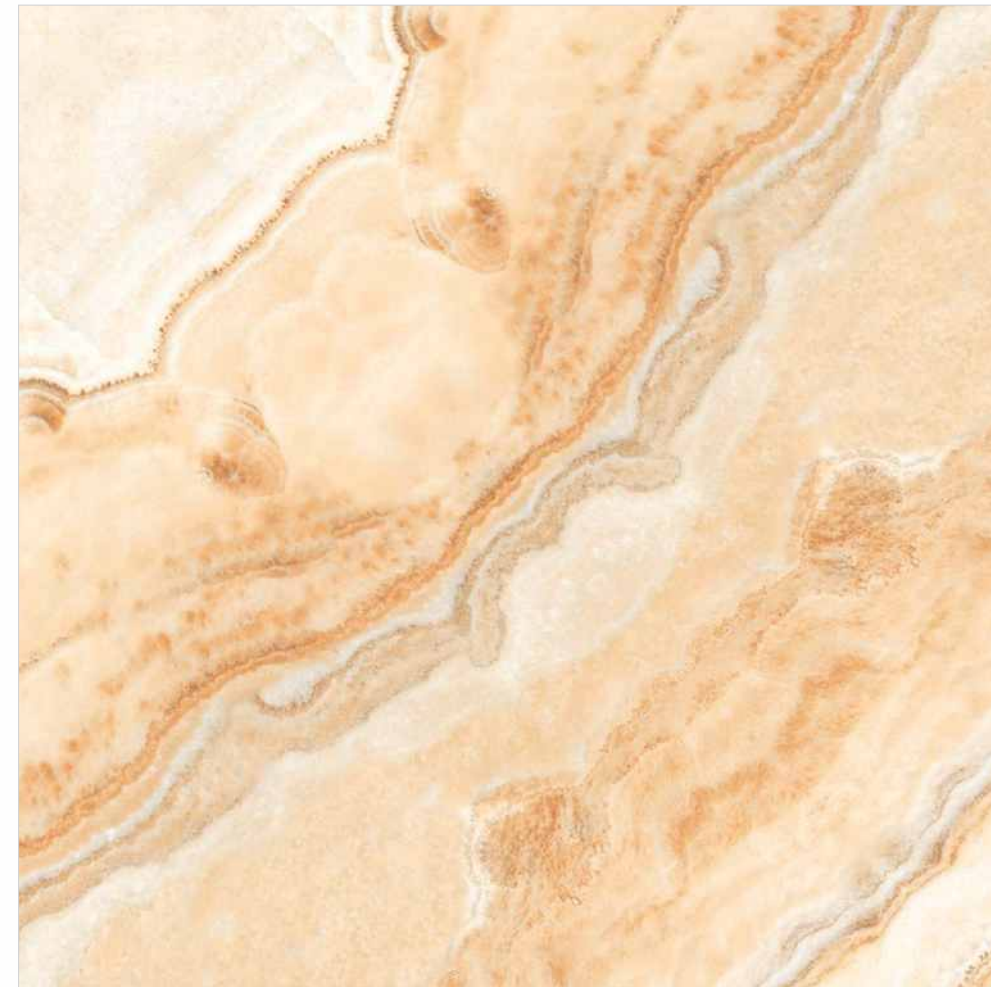

G NNU 9
AVAILABLE IN
[8.5mm THICKNESS]

SIZE:
**600x
600mm**

SERIES:
BOOK MATCH