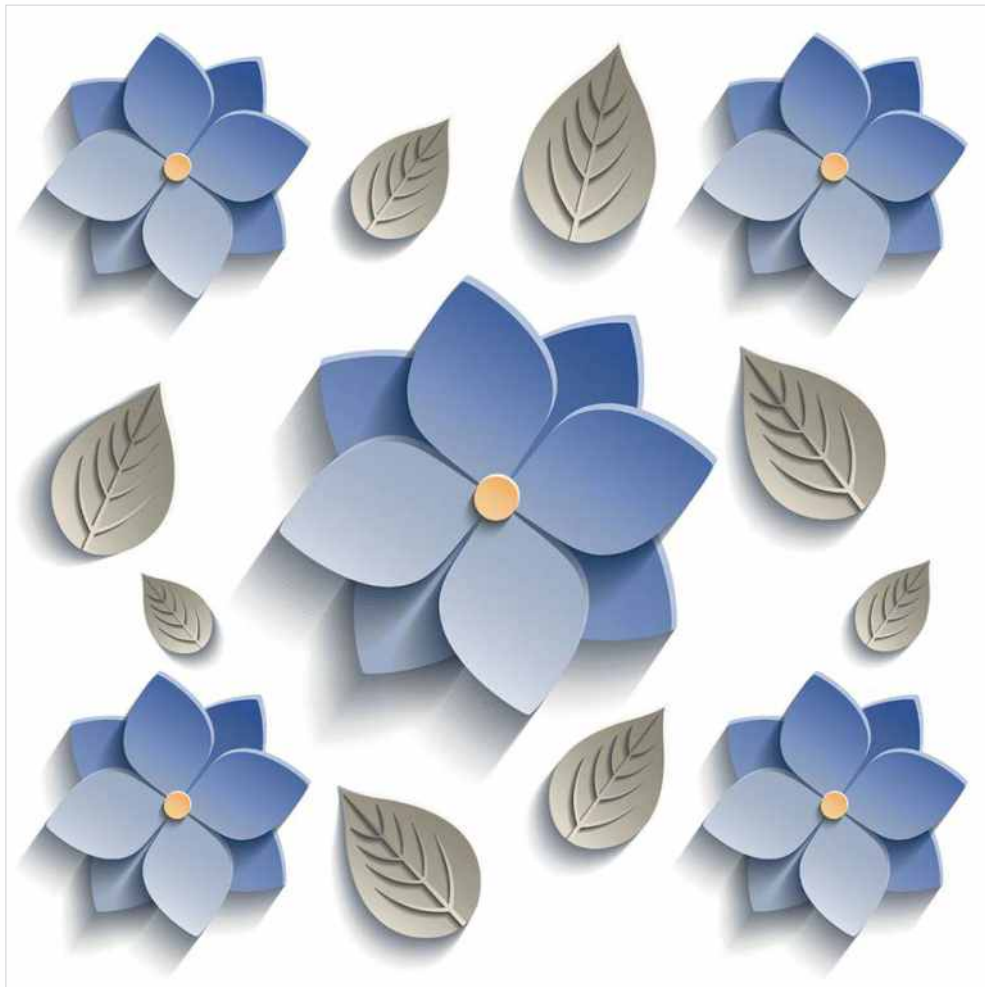

VERONICA

CERAMIC

3D PMG 16
AVAILABLE IN
[8.5mm THICKNESS]

SIZE:
**600x
600mm**

SERIES:
3D