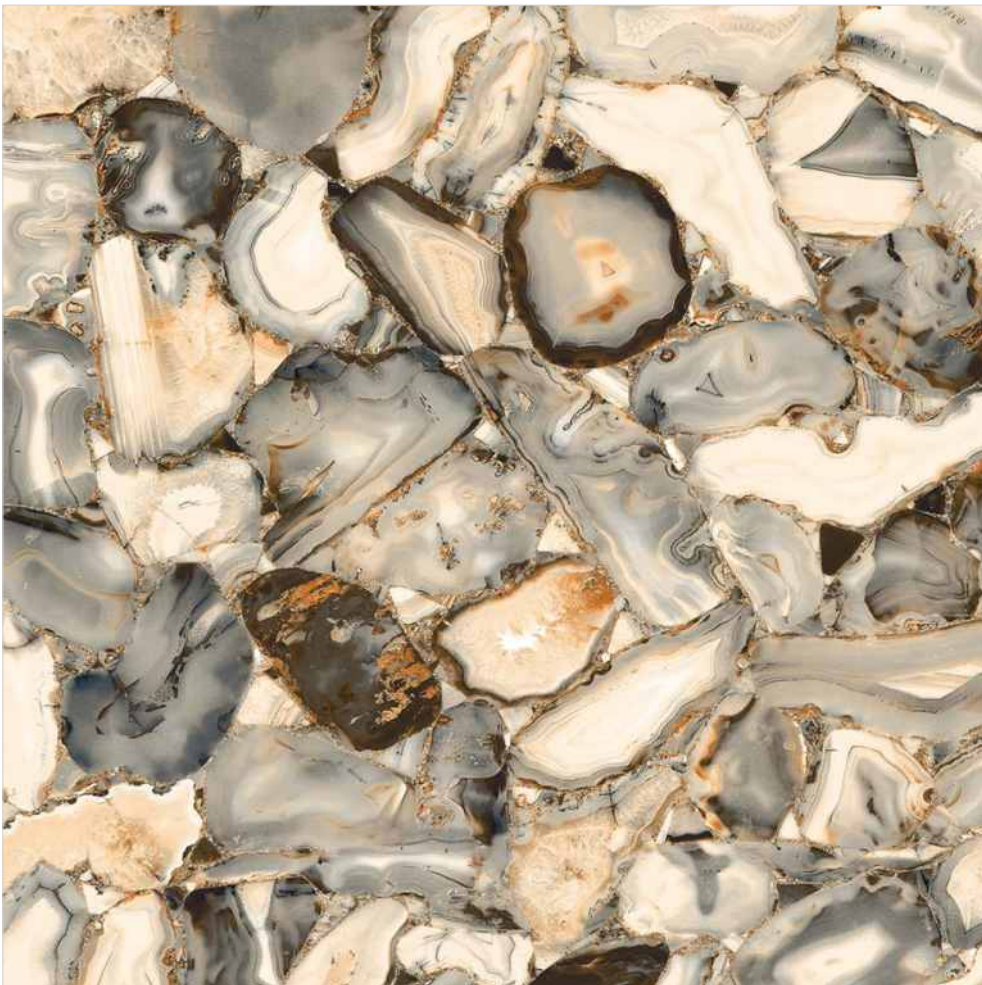

PEACH ROSSO
AVAILABLE IN
[8.5mm THICKNESS]

RANDOM - 3

SIZE:
**600x
600mm**

FINISH:
GLOSSY

VERONICA

CERAMIC

PEBBALS
AVAILABLE IN
[8.5mm THICKNESS]

SIZE:
**600x
600mm**