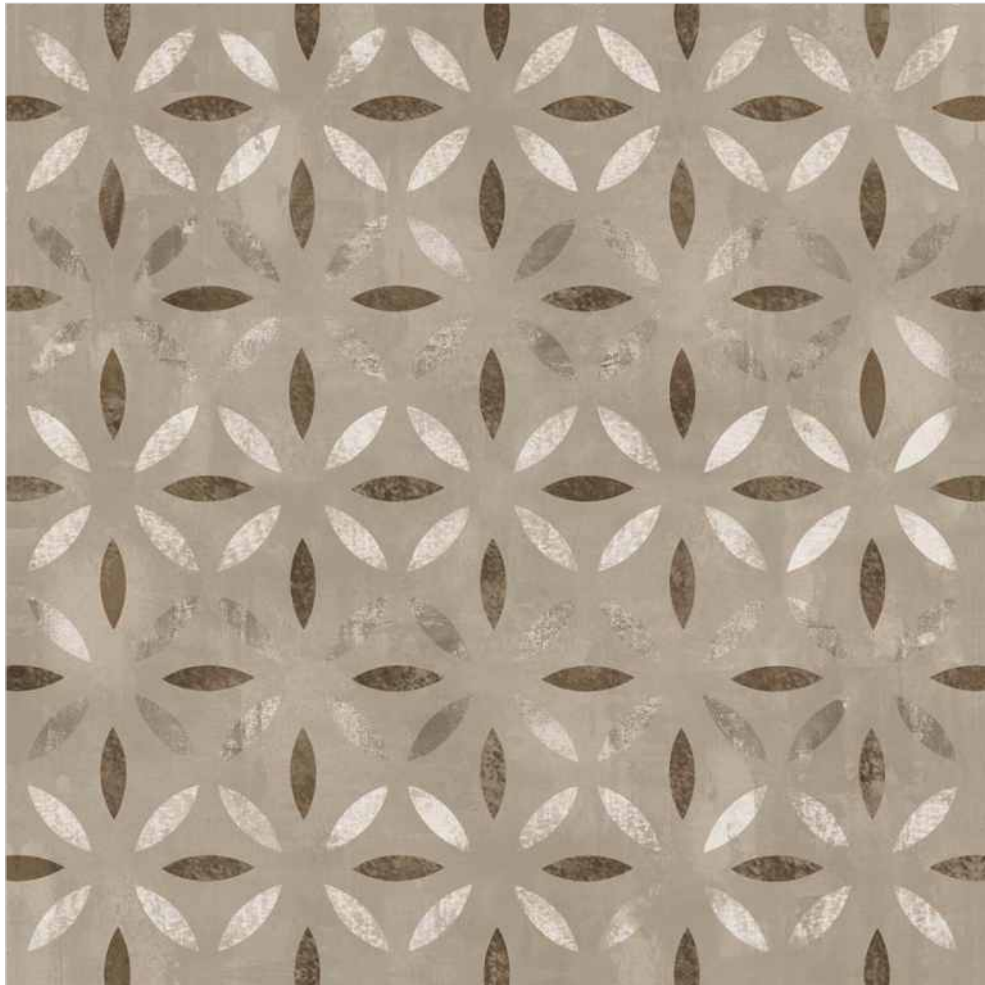

VERONICA

CERAMIC

R 7340 PO
AVAILABLE IN
[8.5mm THICKNESS]

SIZE:
**600x
600mm**

FINISH:
RUSTIC