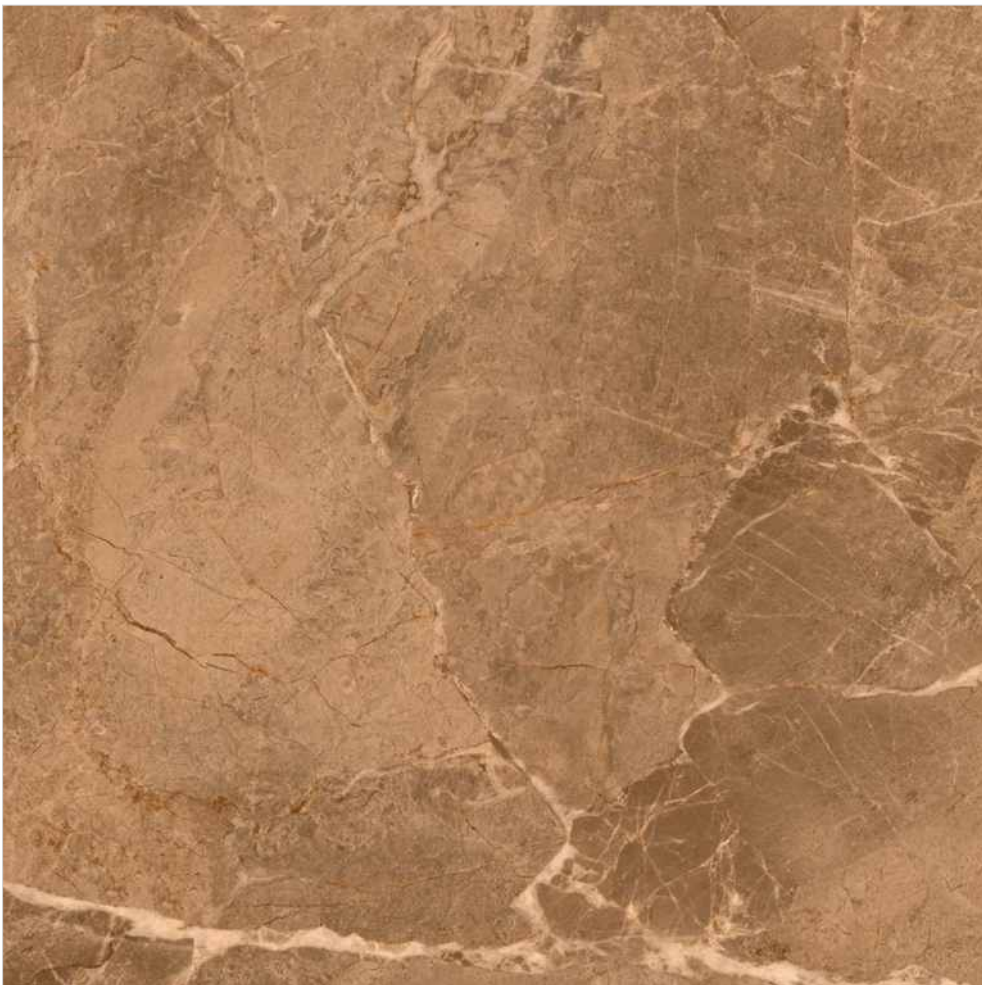

SIZE:
**600x
600mm**

FINISH:
GLOSSY

VINETIAN CREMA

AVAILABLE IN
[8.5mm THICKNESS]

RANDOM - 4

SIZE:
**600x
600mm**

FINISH:
GLOSSY

VINETIAN BROWN