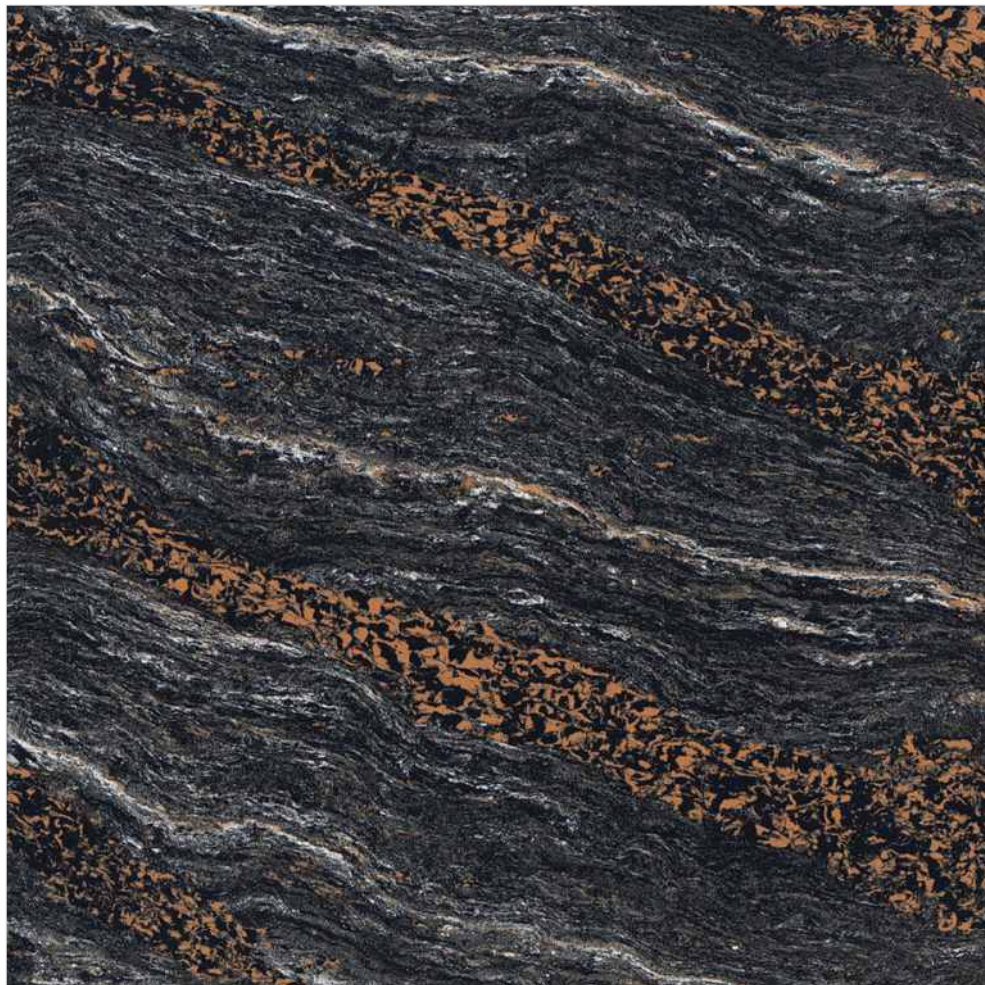

ONYX DIAMOND
AVAILABLE IN
[8.5mm THICKNESS]

SIZE:
**600x
600mm**

SERIES:
BOOK MATCH

DC 02
AVAILABLE IN
[8.5mm THICKNESS]

SIZE:
**600x
600mm**

SERIES:
BOOK MATCH

DC 03
AVAILABLE IN
[8.5mm THICKNESS]

SIZE:
**600x
600mm**