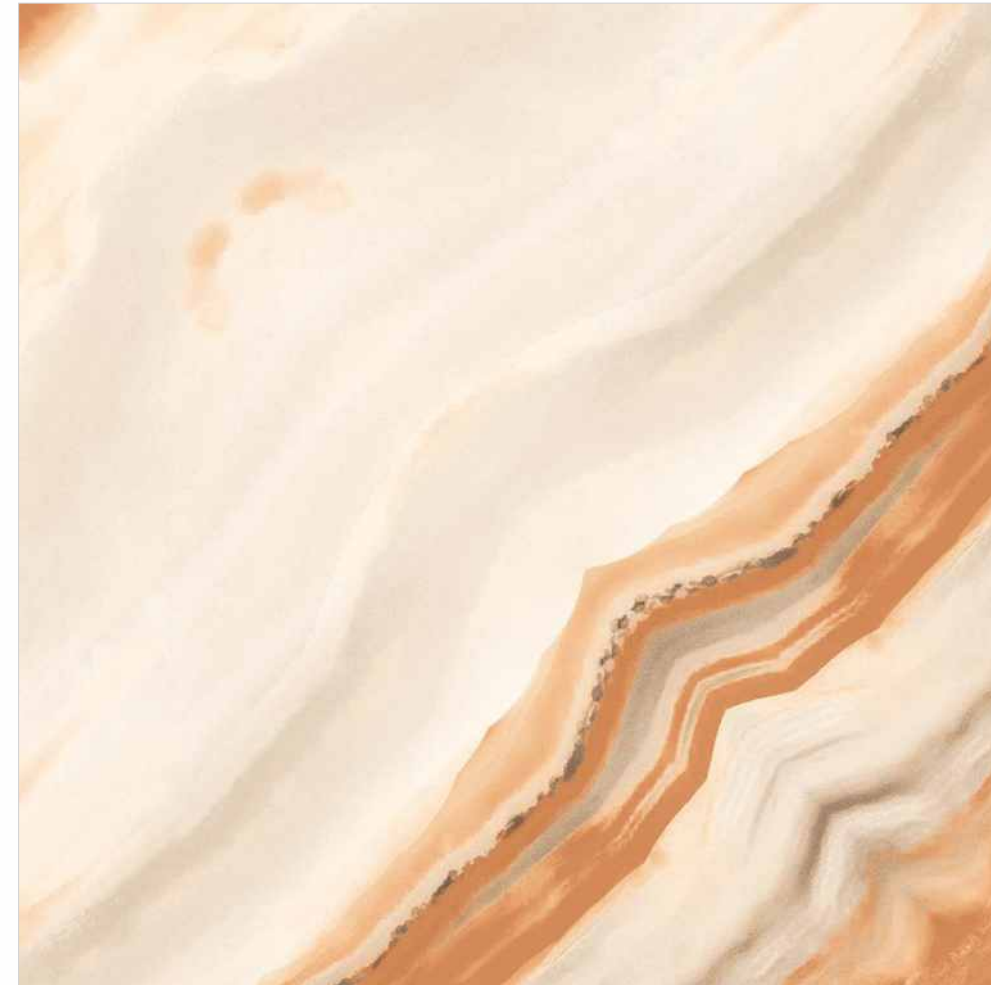

G NNU 1
AVAILABLE IN
[8.5mm THICKNESS]

SIZE:
**600x
600mm**

SERIES:
BOOK MATCH