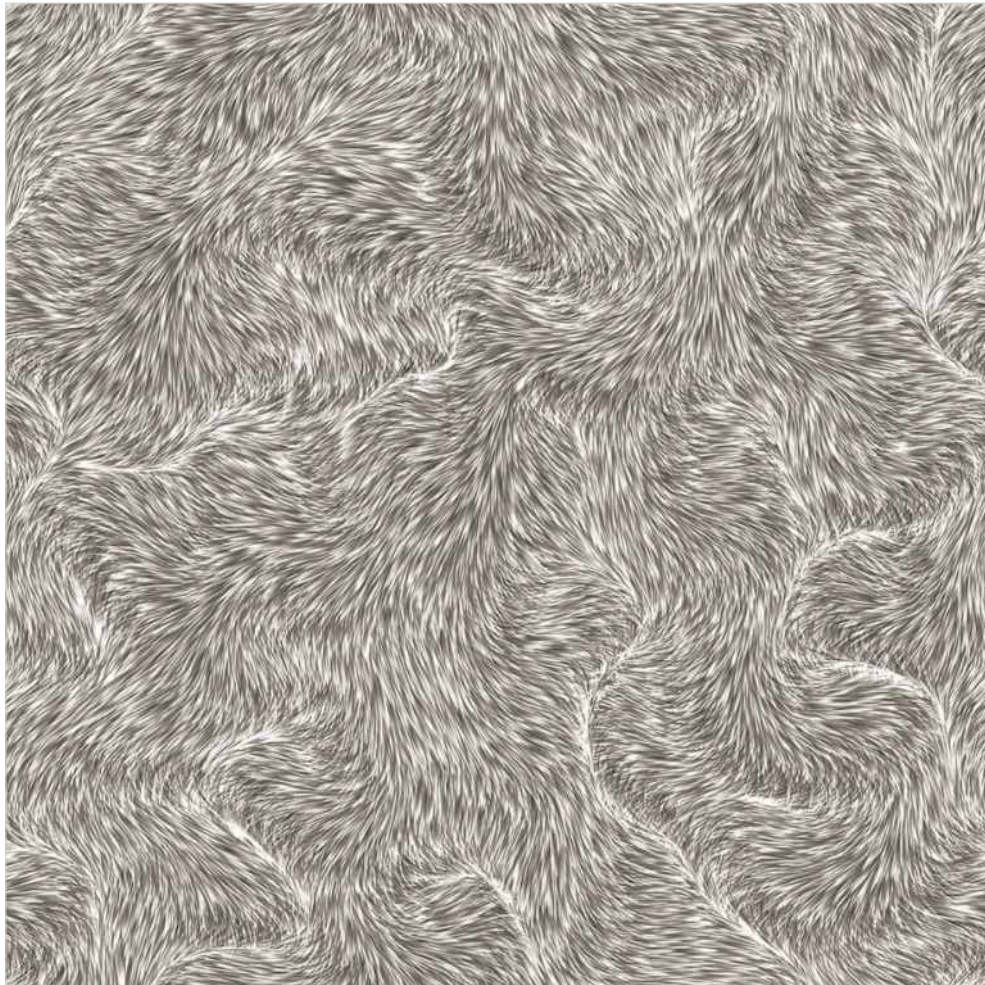

FINISH:
GLOSSY

VERONICA
CERAMIC

WOOL
BROWN

SIZE:
**600x
600mm**

FINISH:
GLOSSY

www.veronicaceramic.com

WOOL NERO
AVAILABLE IN
[8.5mm THICKNESS]

SIZE:
**600x
600mm**