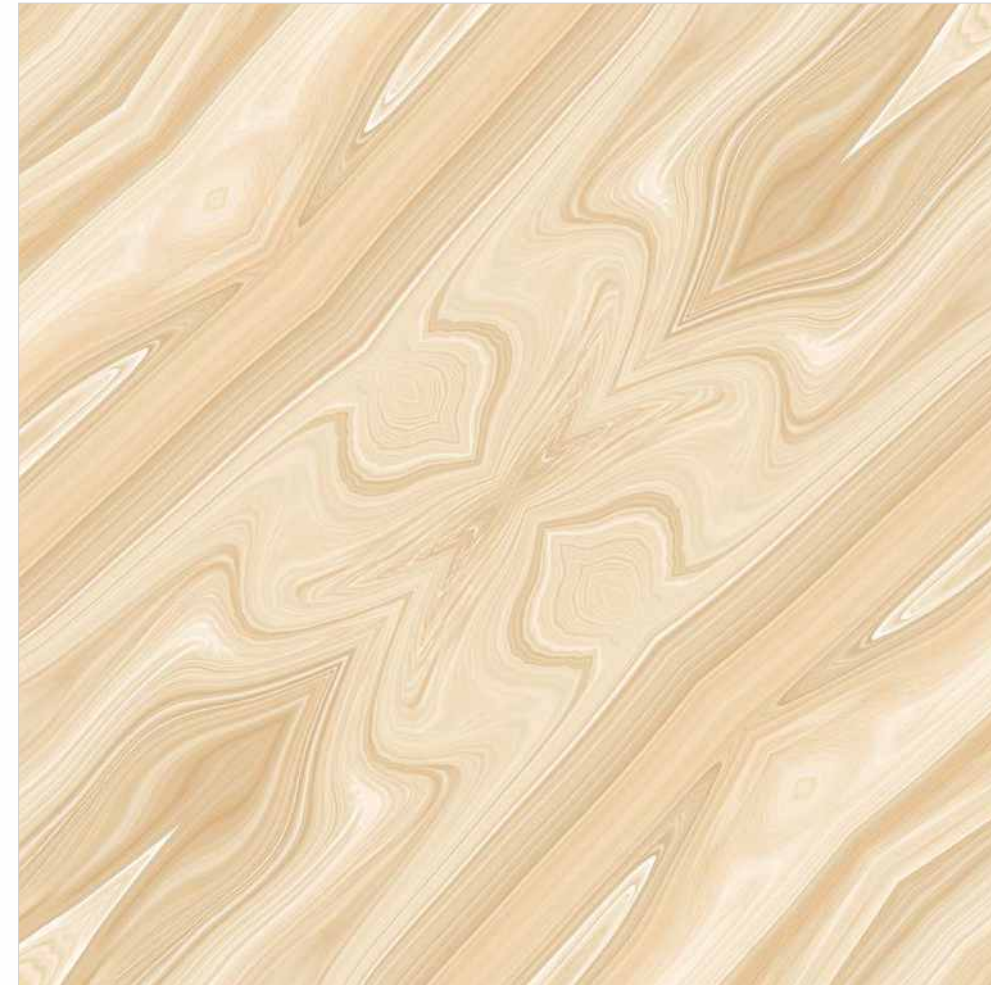

G NNU 18
AVAILABLE IN
[8.5mm THICKNESS]

SIZE:
**600x
600mm**

SERIES:
BOOK MATCH