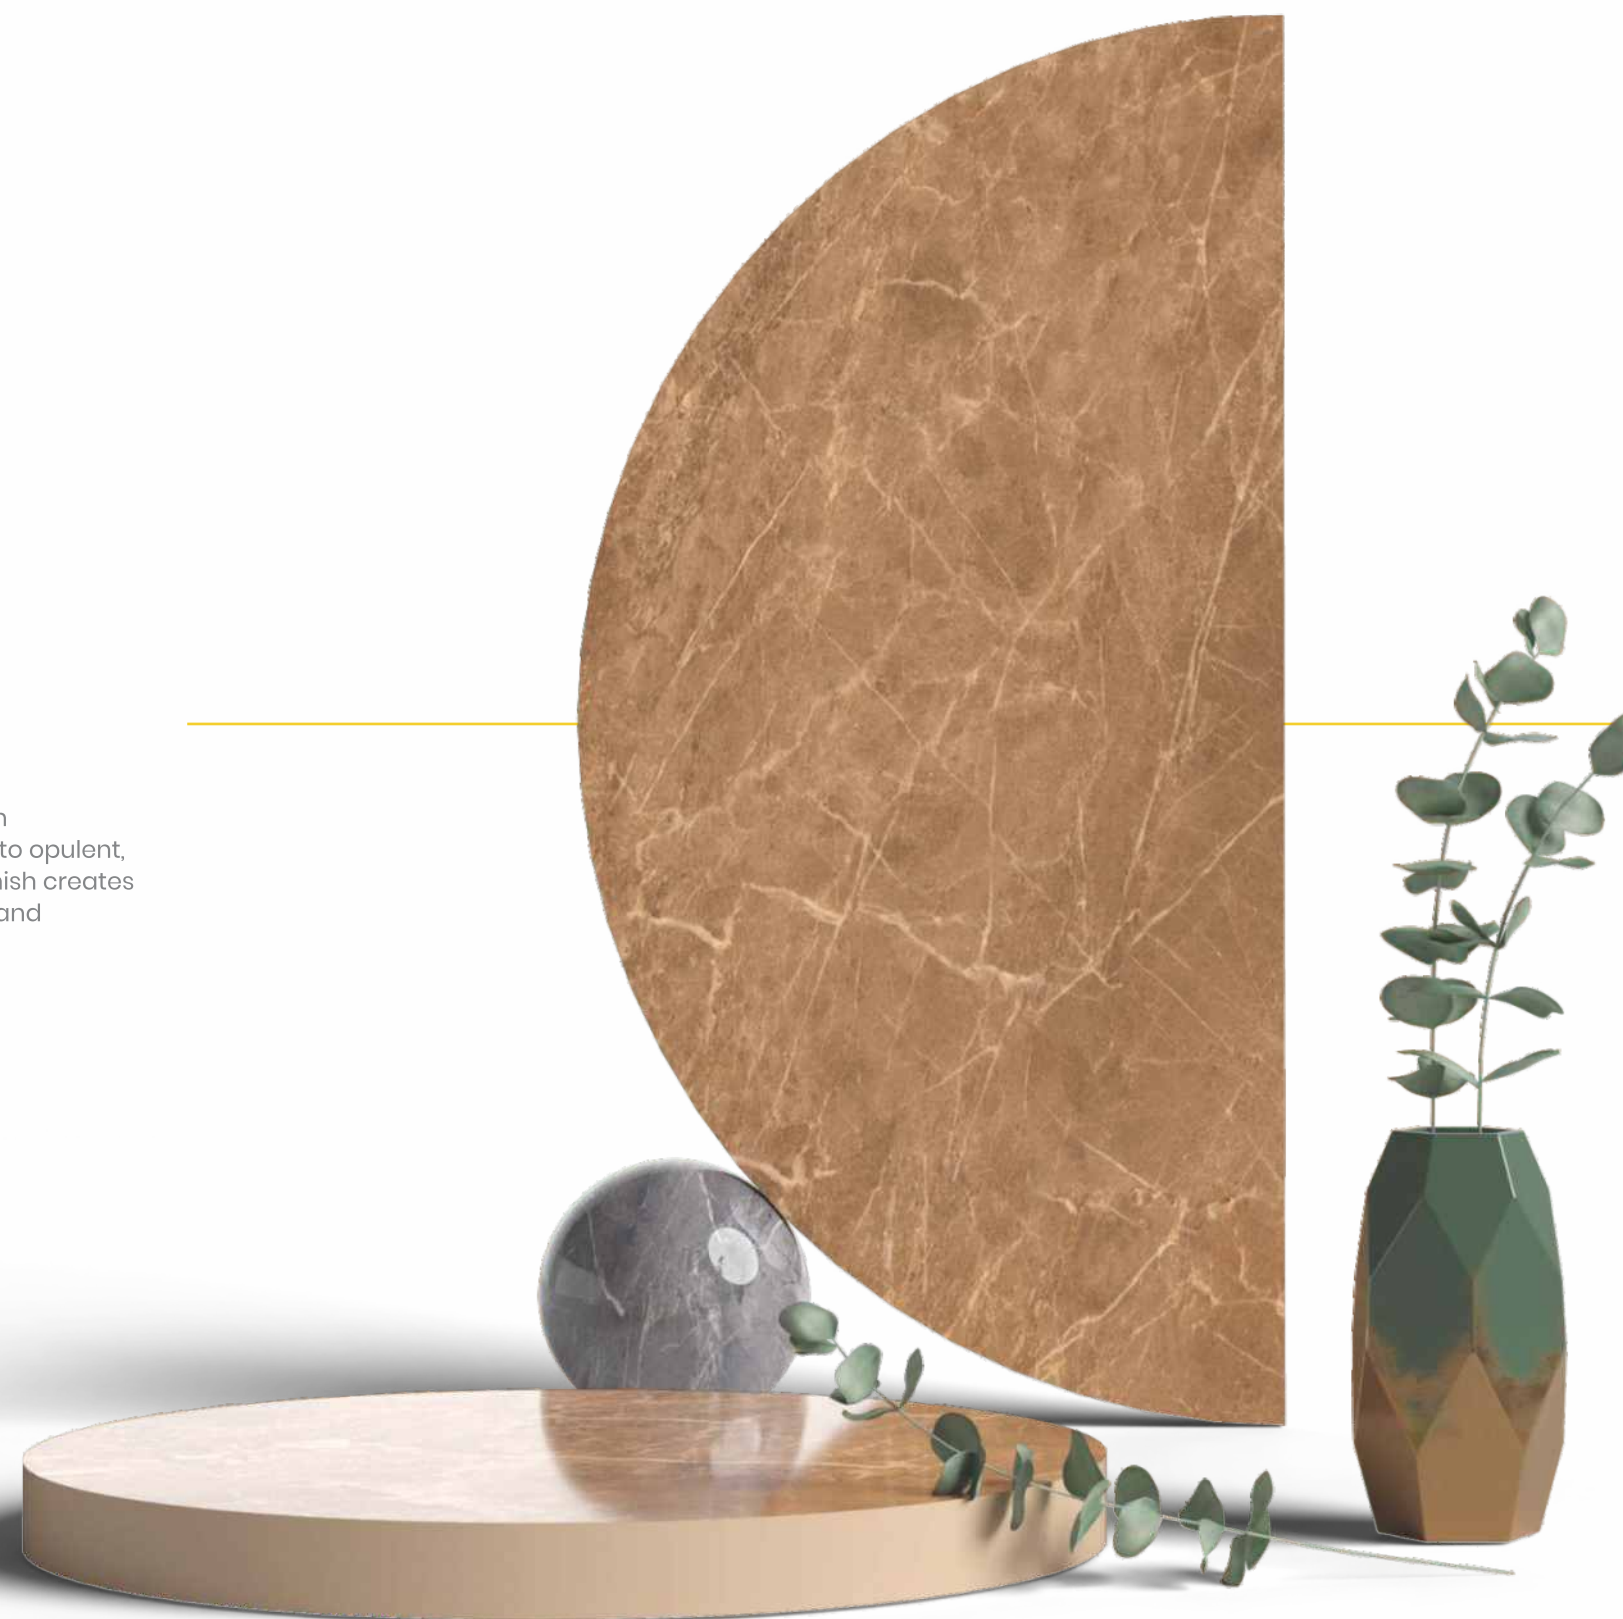

VERONICA
CERAMIC

VERONICA
CERAMIC

A D V E N T U R E

PRODUCT CATALOGUE
600x600mm

www.veronicaceramic.com

www.veronicaceramic.com

SIZE:
**600x
600mm**

GLOSSY FINISH

The brilliant glossy finish is a luxury in itself that transforms your spaces into opulent, sumptuous, and outstanding. The finish creates a peerless ambiance of refulgence and luxury in your spaces and interiors.