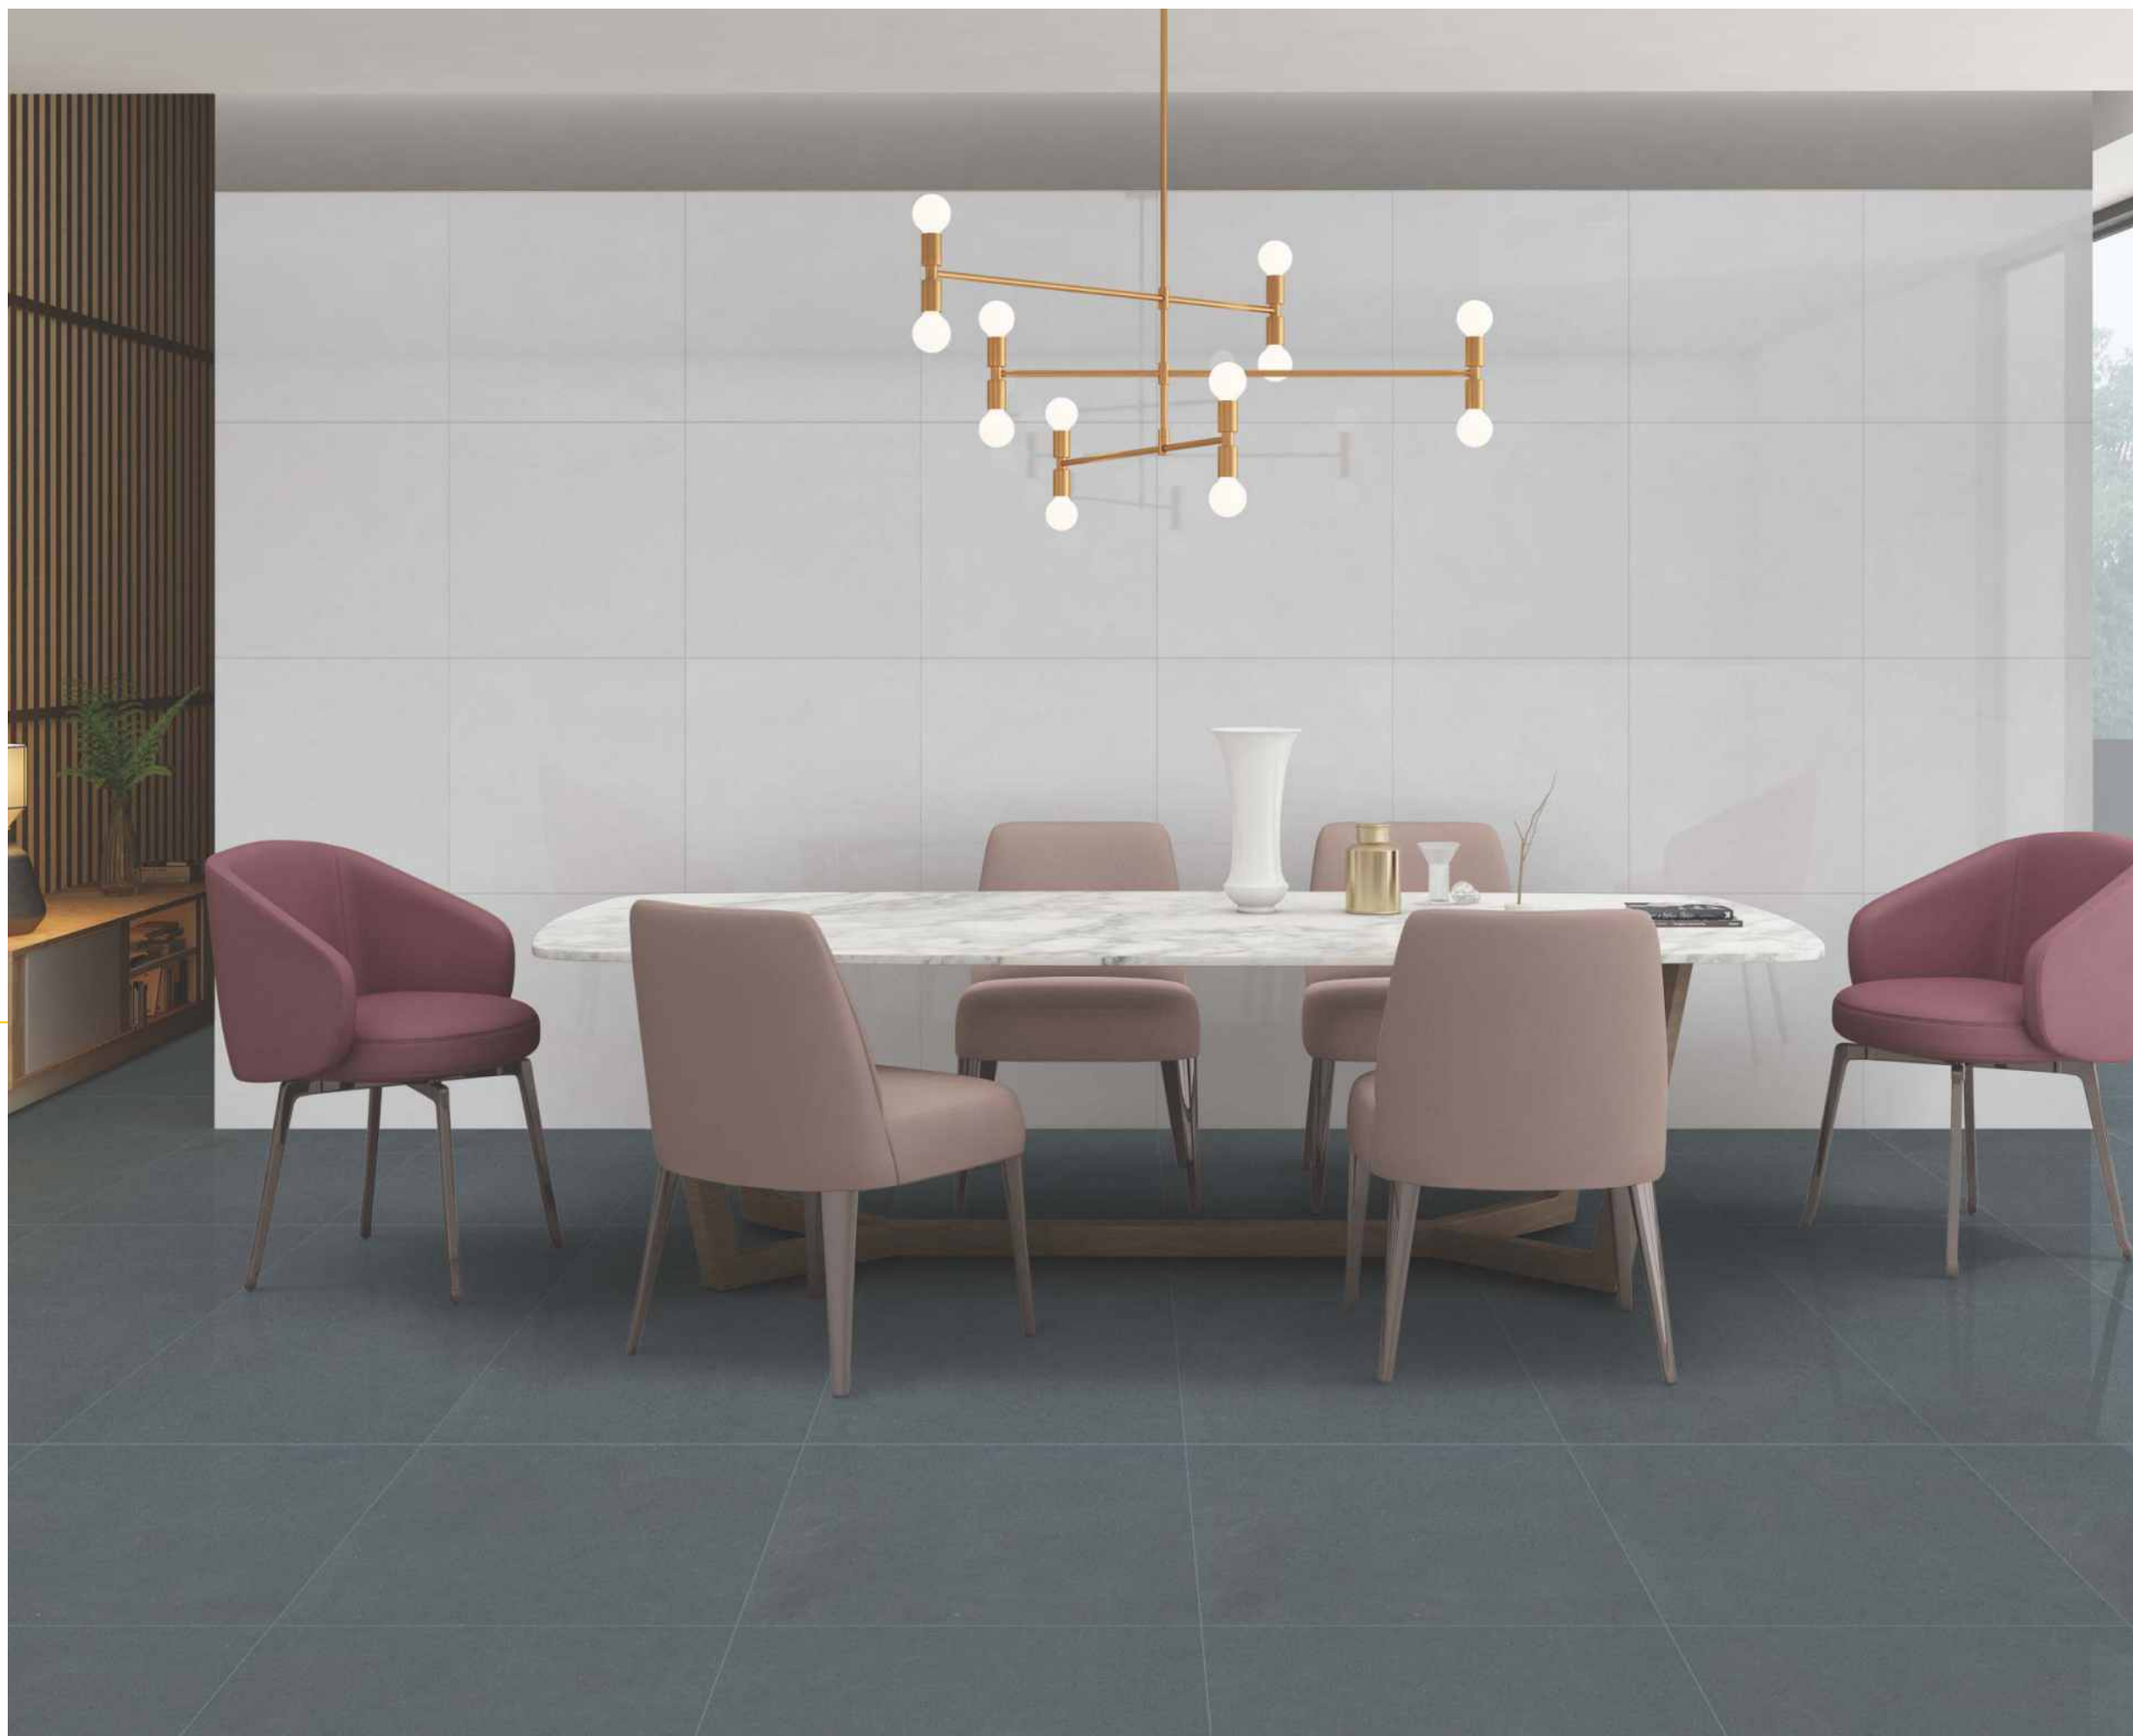

RANDOM - 4

SIZE:
**600x
600mm**

FINISH:
GLOSSY

VERONICA
CERAMIC

VENUS
SILVER

SIZE:
**600x
600mm**

FINISH:
GLOSSY

www.veronicaceramic.com