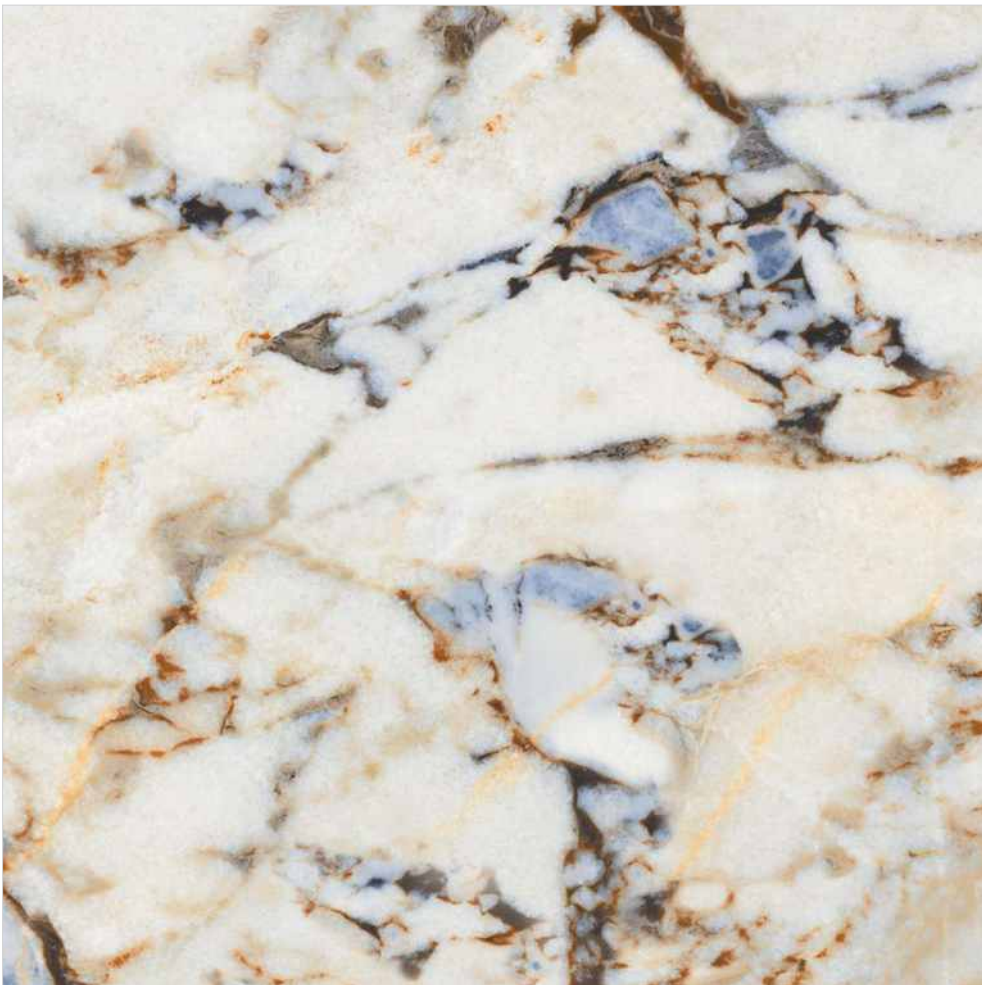

PORTUGUESE MARBLE

AVAILABLE IN
[8.5mm THICKNESS]