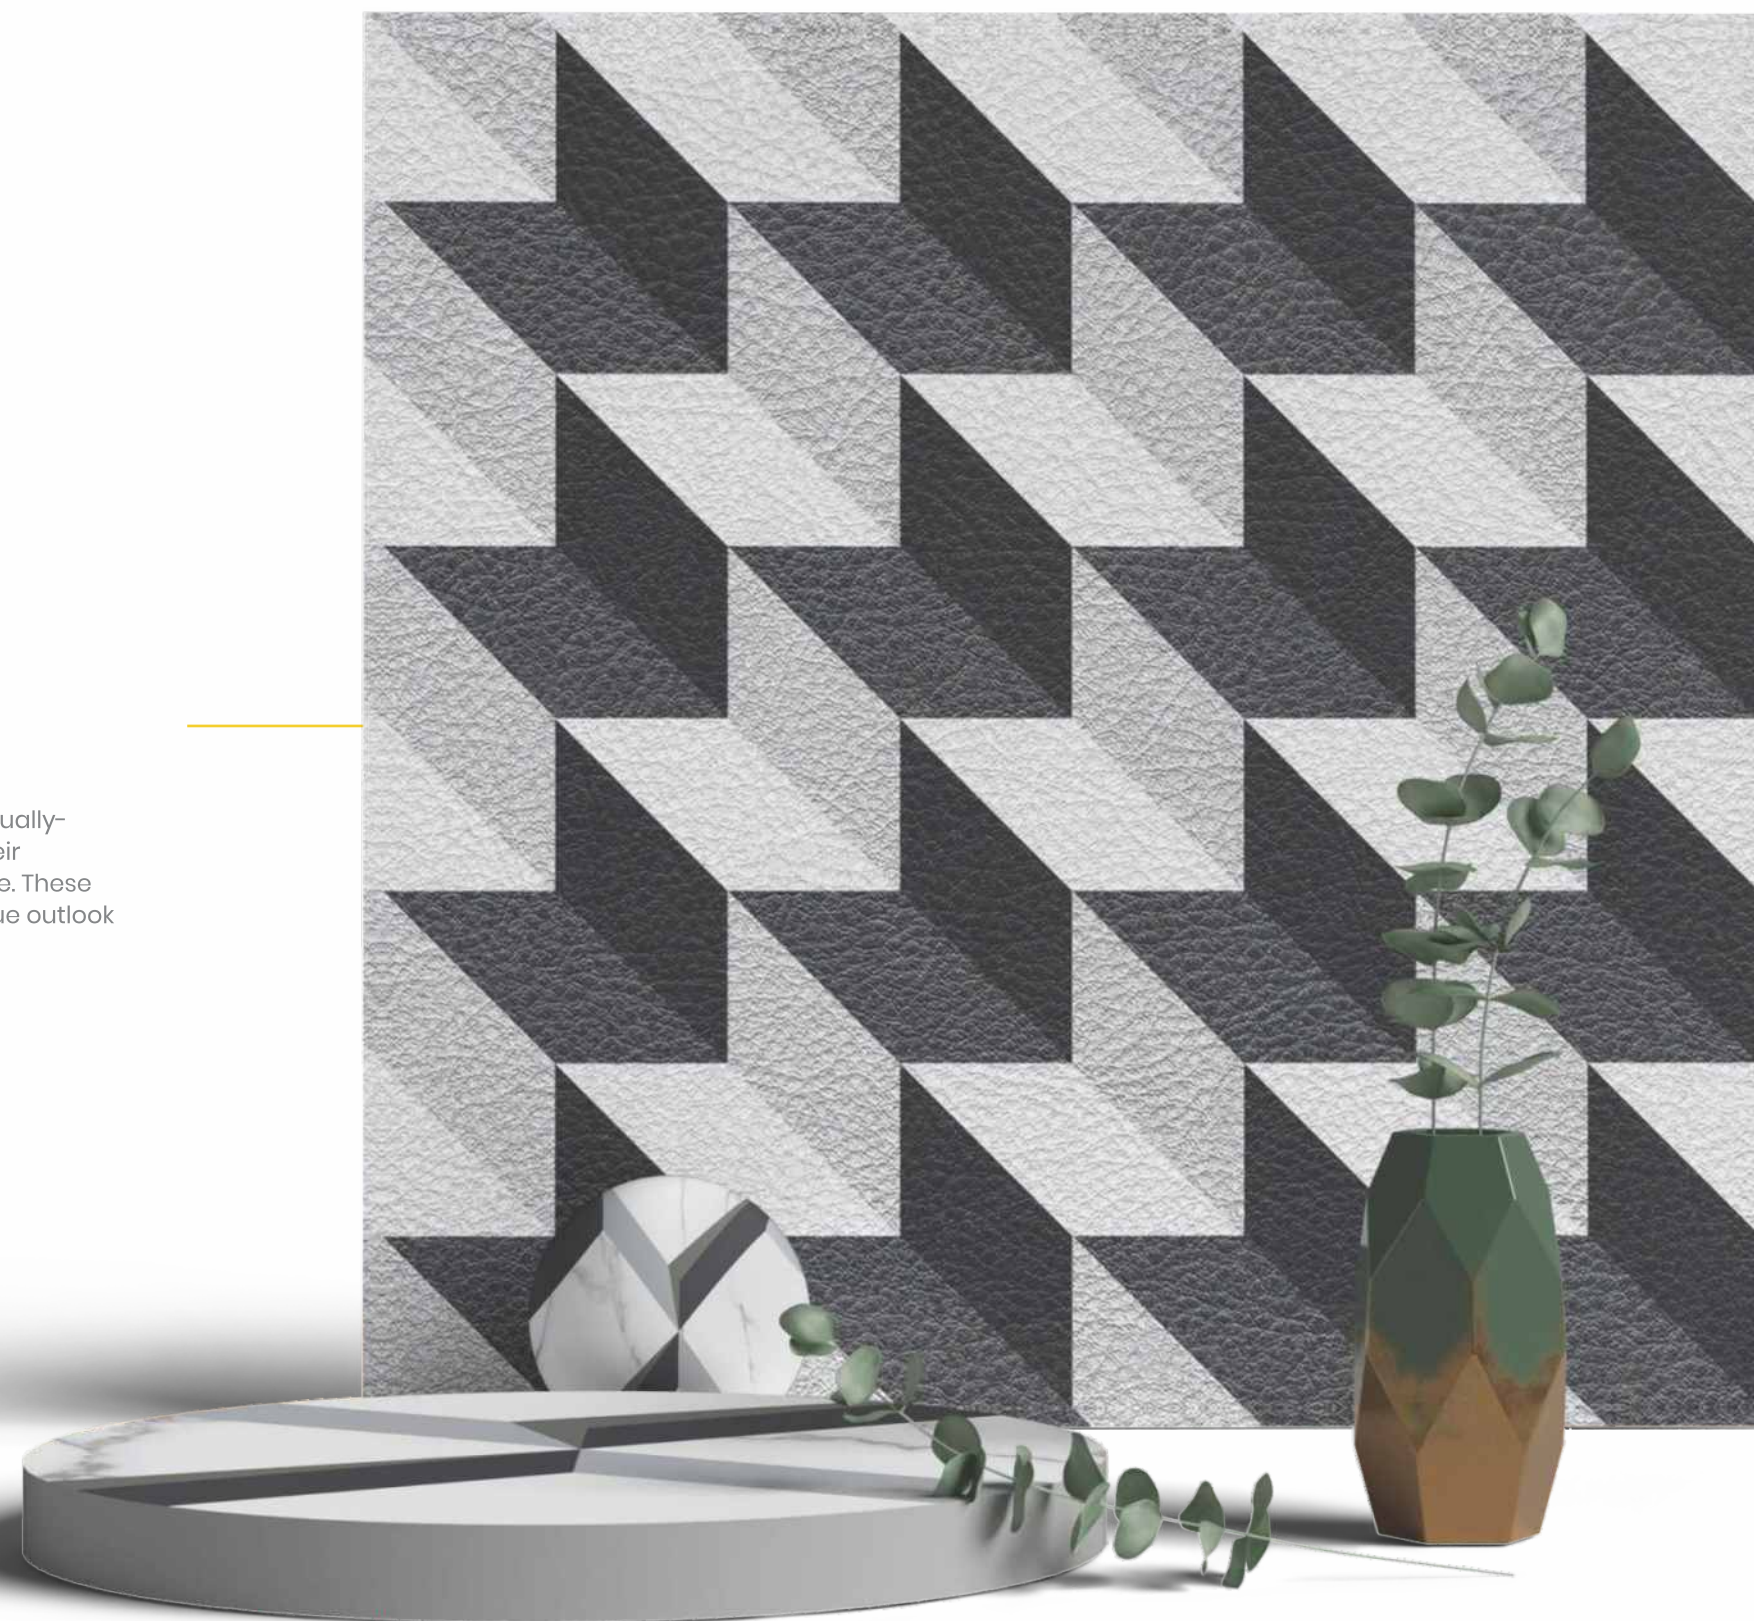

SERIES:
BOOK MATCH

DC 01
AVAILABLE IN
[8.5mm THICKNESS]

SIZE:
**600x
600mm**

SERIES:
BOOK MATCH

SIZE:
**600x
600mm**

3D SERIES

The tiles of the 3D series create a visually appealing decor for a place with their impactful design and attractive style. These tiles are designed to provide a unique outlook to decor style.