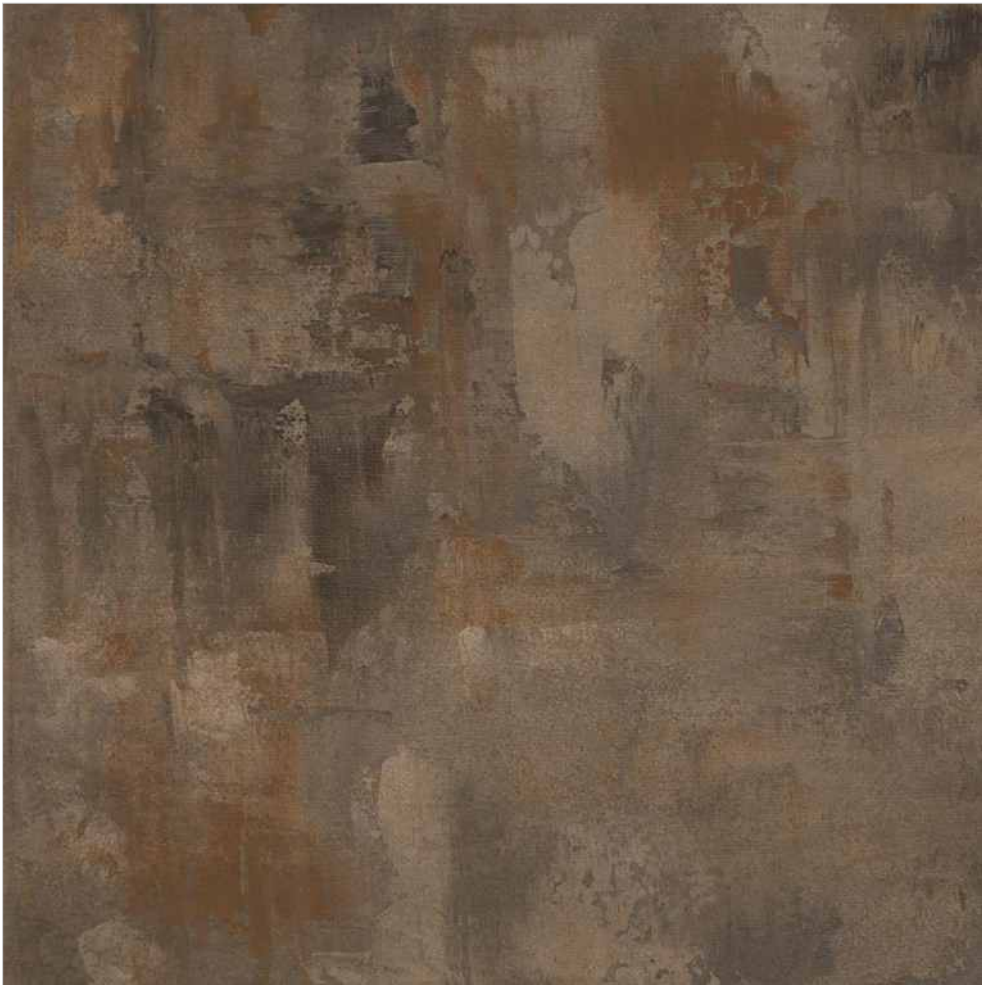

VENUS AZZURO
AVAILABLE IN
[8.5mm THICKNESS]

RANDOM - 4

SIZE:
**600x
600mm**

FINISH:
RUSTIC

VOLCANO VANILLA
AVAILABLE IN
[8.5mm THICKNESS]

RANDOM - 3

SIZE:
**600x
600mm**

FINISH:
RUSTIC