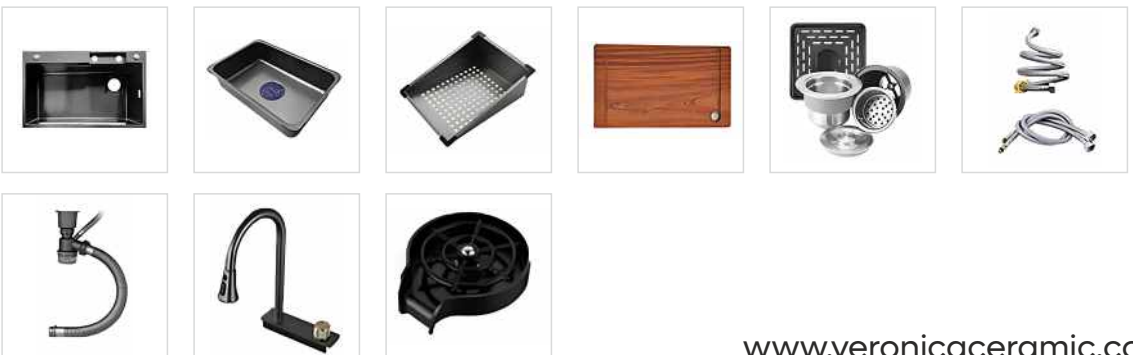

-  SQUARE COUPLING
-  WEST PIPE
-  BASKET
-  1 PCS PACKING

HANDMADE SINK

OUTER DIMENSION	BOWL DIMENSION	FINISH	MRP
37"X18"X9"	16"X16"X9" 16"X16"X9"	MATT	12000
45"X20"X10"	21"X18"X9" 21"X18"X9"	MATT	14500

▲
**MULTIFUNCTIONAL
SINK**

SIZE : 30"X18"X10"

ACCESSORIES

www.veronicaceramic.com

VERONICA

CERAMIC

www.veronicaceramic.com