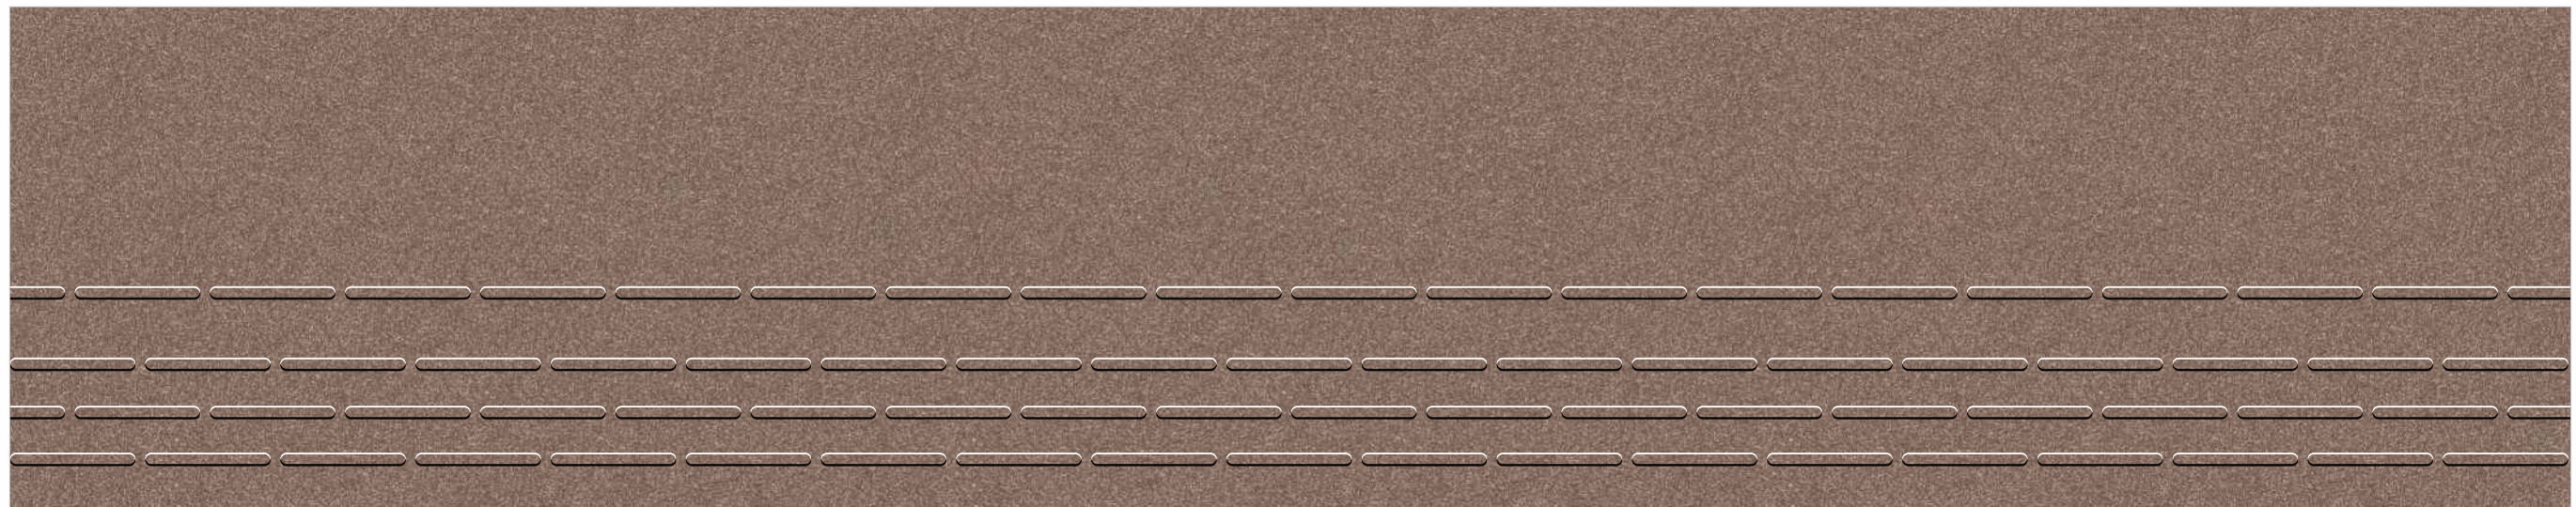

**STEP
ROSER**
Series

300x1520mm

200x1520mm

Floor
Tiles

Matt
Finish

Water
Proof

SANDY CHOCO

**STEP
ROSER**
Series