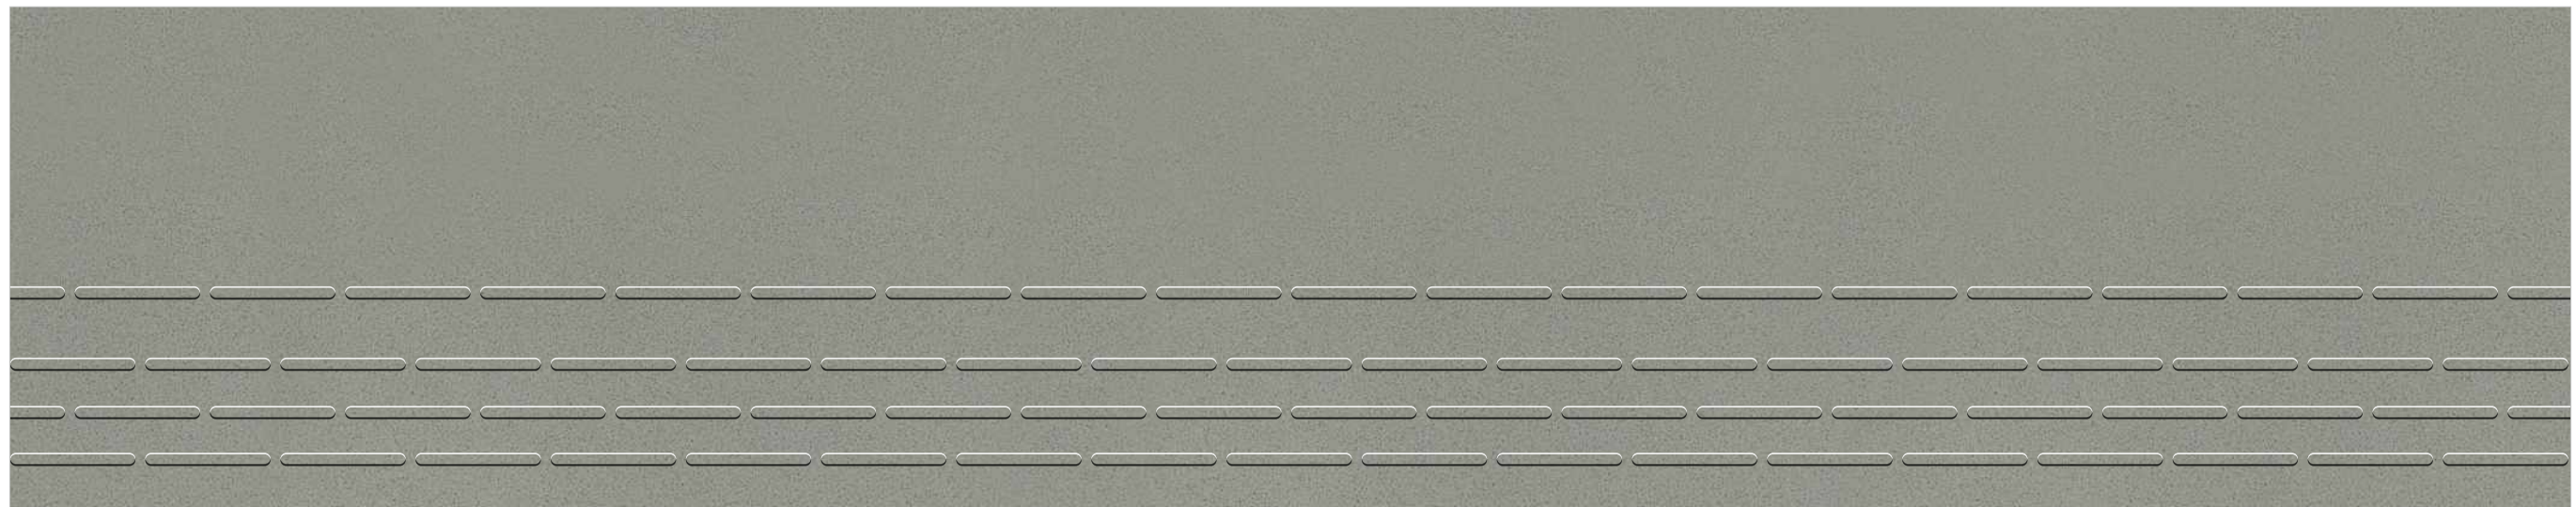

**FULL
BODY**
VITRIFIED TILES

VERONICA
CERAMIC

ST=
R0SER
Series 300x1520mm
200x1520mm

www.veronicaceramic.com

SANDY NERO

**STEP
ROSER**
Series

300x1520mm

200x1520mm

Floor
Tiles

Matt
Finish

Water
Proof

ICONIC

**STEP
ROSER**
Series

300x1520mm

200x1520mm

Floor
Tiles

Matt
Finish

Water
Proof

SANDY KOTA

**STEP
ROSER**
Series

300x1520mm

200x1520mm

Floor
Tiles

Matt
Finish

**STEP
ROSER**
Series

300x1520mm

200x1520mm

Floor
Tiles

Matt
Finish

Water
Proof

SANDY CHOCO

**STEP
ROSER**
Series