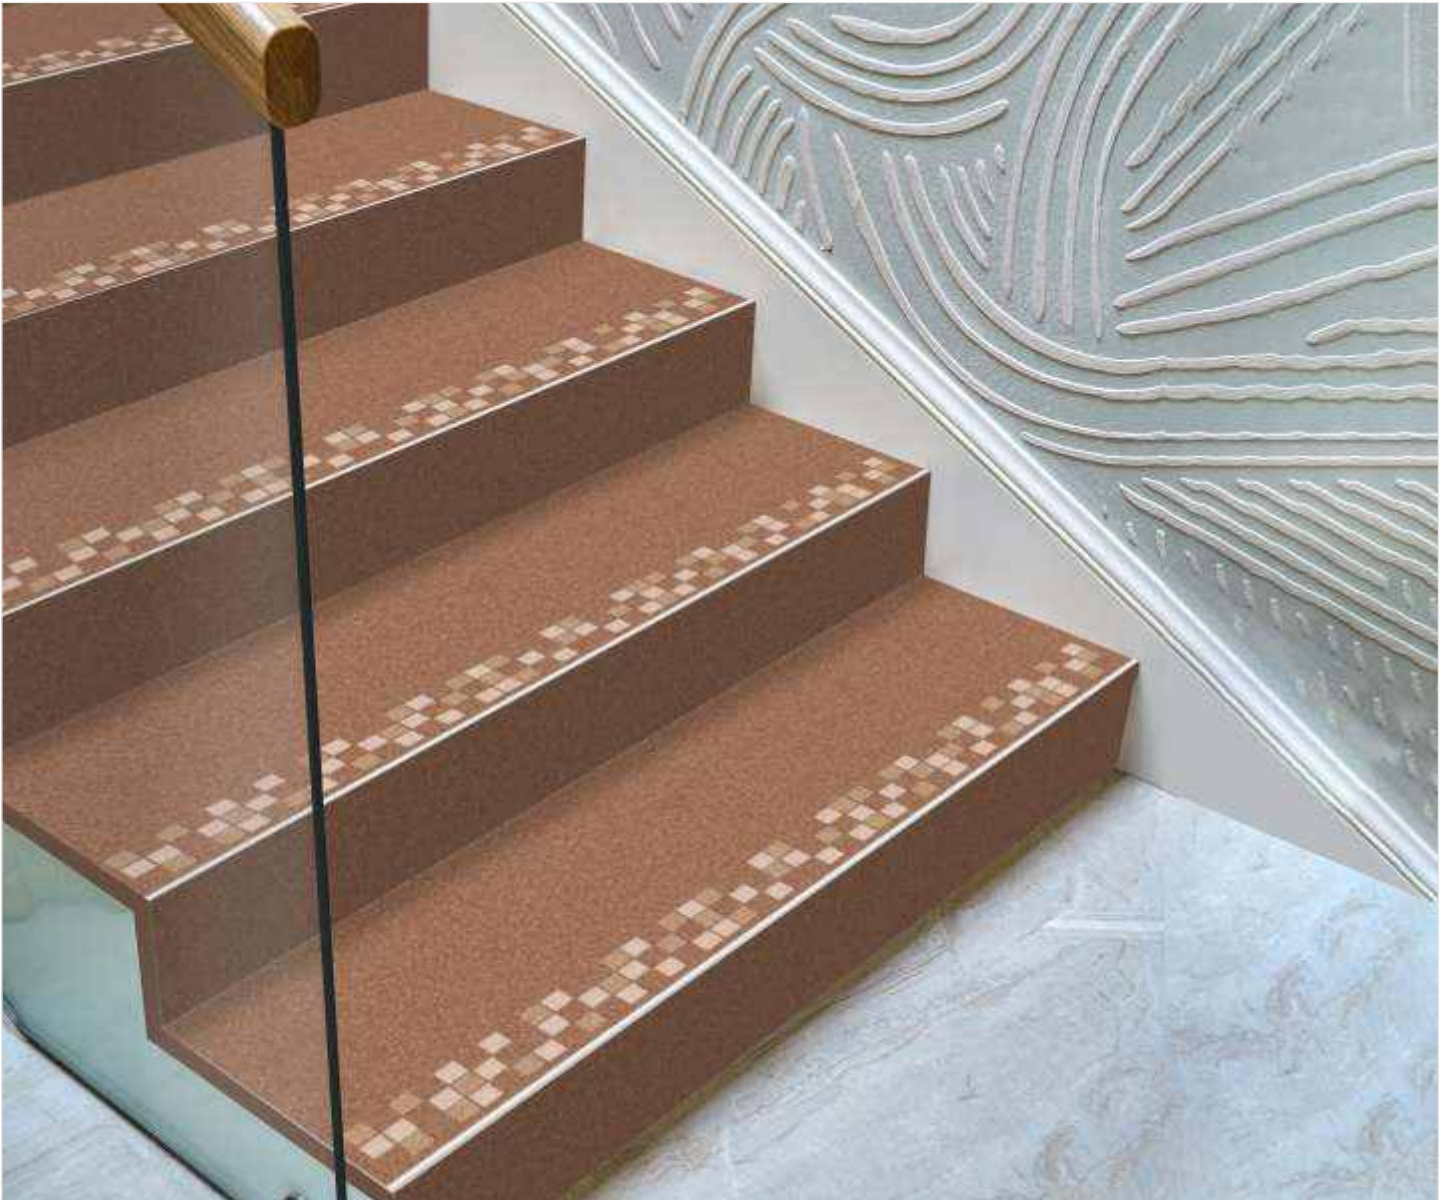

410

Step

410

Riser

MATT PIXEL SERIES
STEP & RISER

Also Available Size
3 Feet | 200 x 1200 mm
| 300 x 1200 mm

Impact strength and stress resistance

Resistance to chemicals

Wear resistance

Scratching resistance

Stain resistance

Resistance to frost