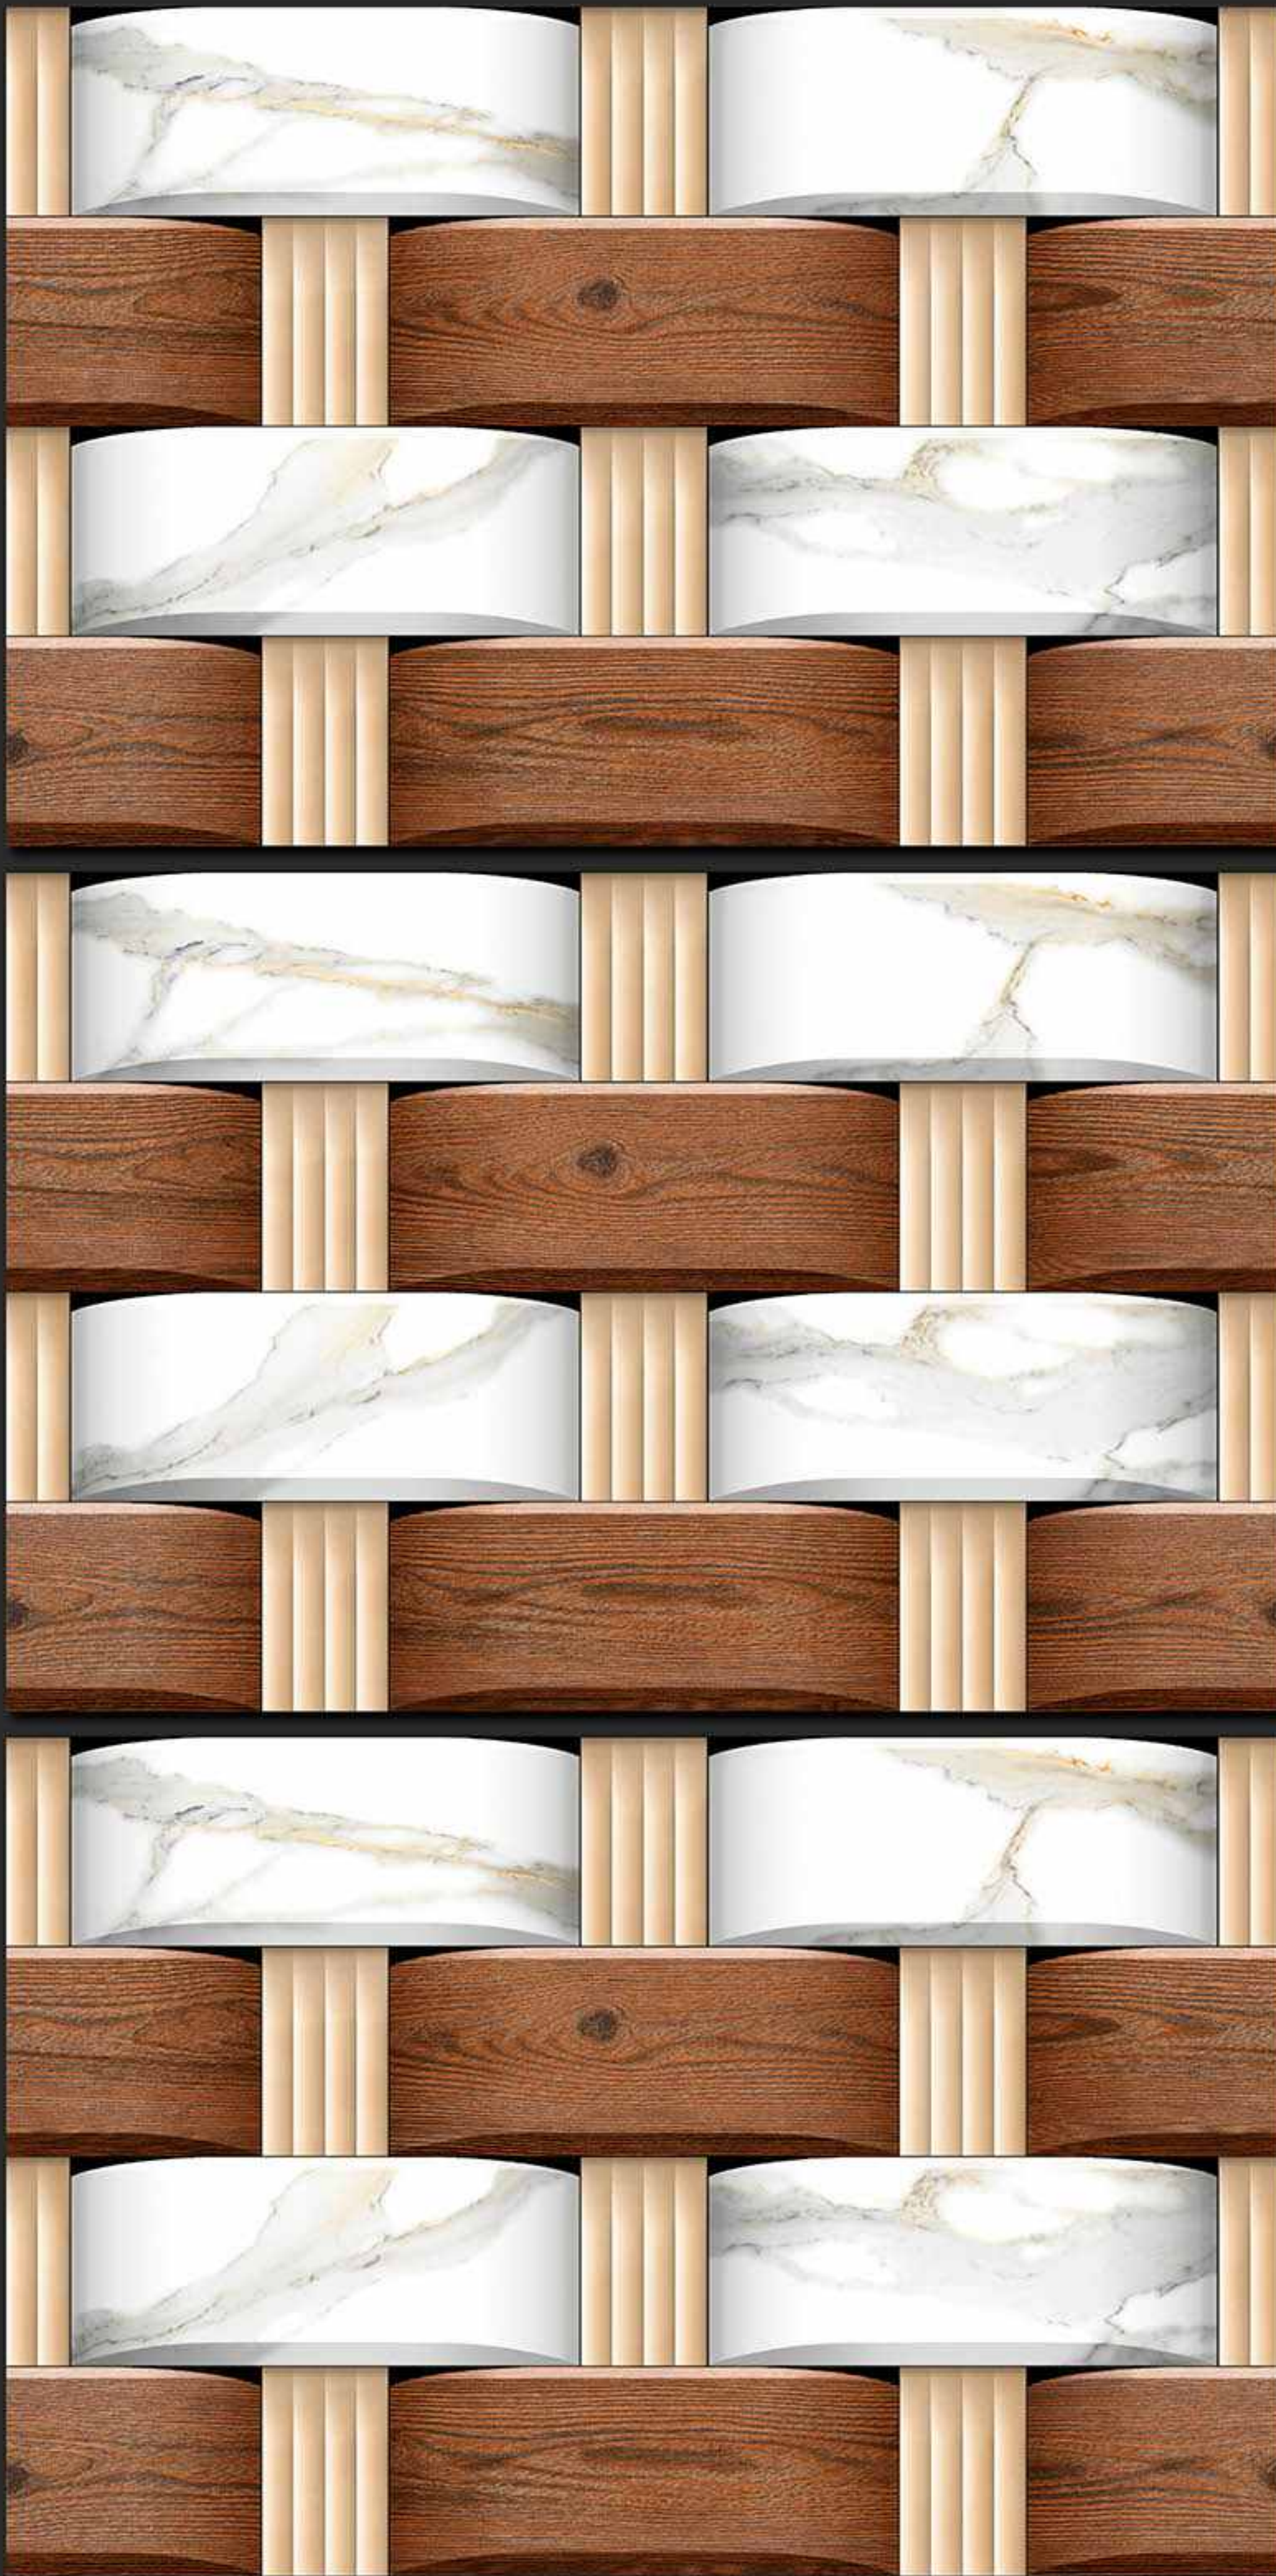

DIGITAL
WALL TILES

300x450MM GLOSSY

VERONICA
CERAMIC

259 [PUNCH]