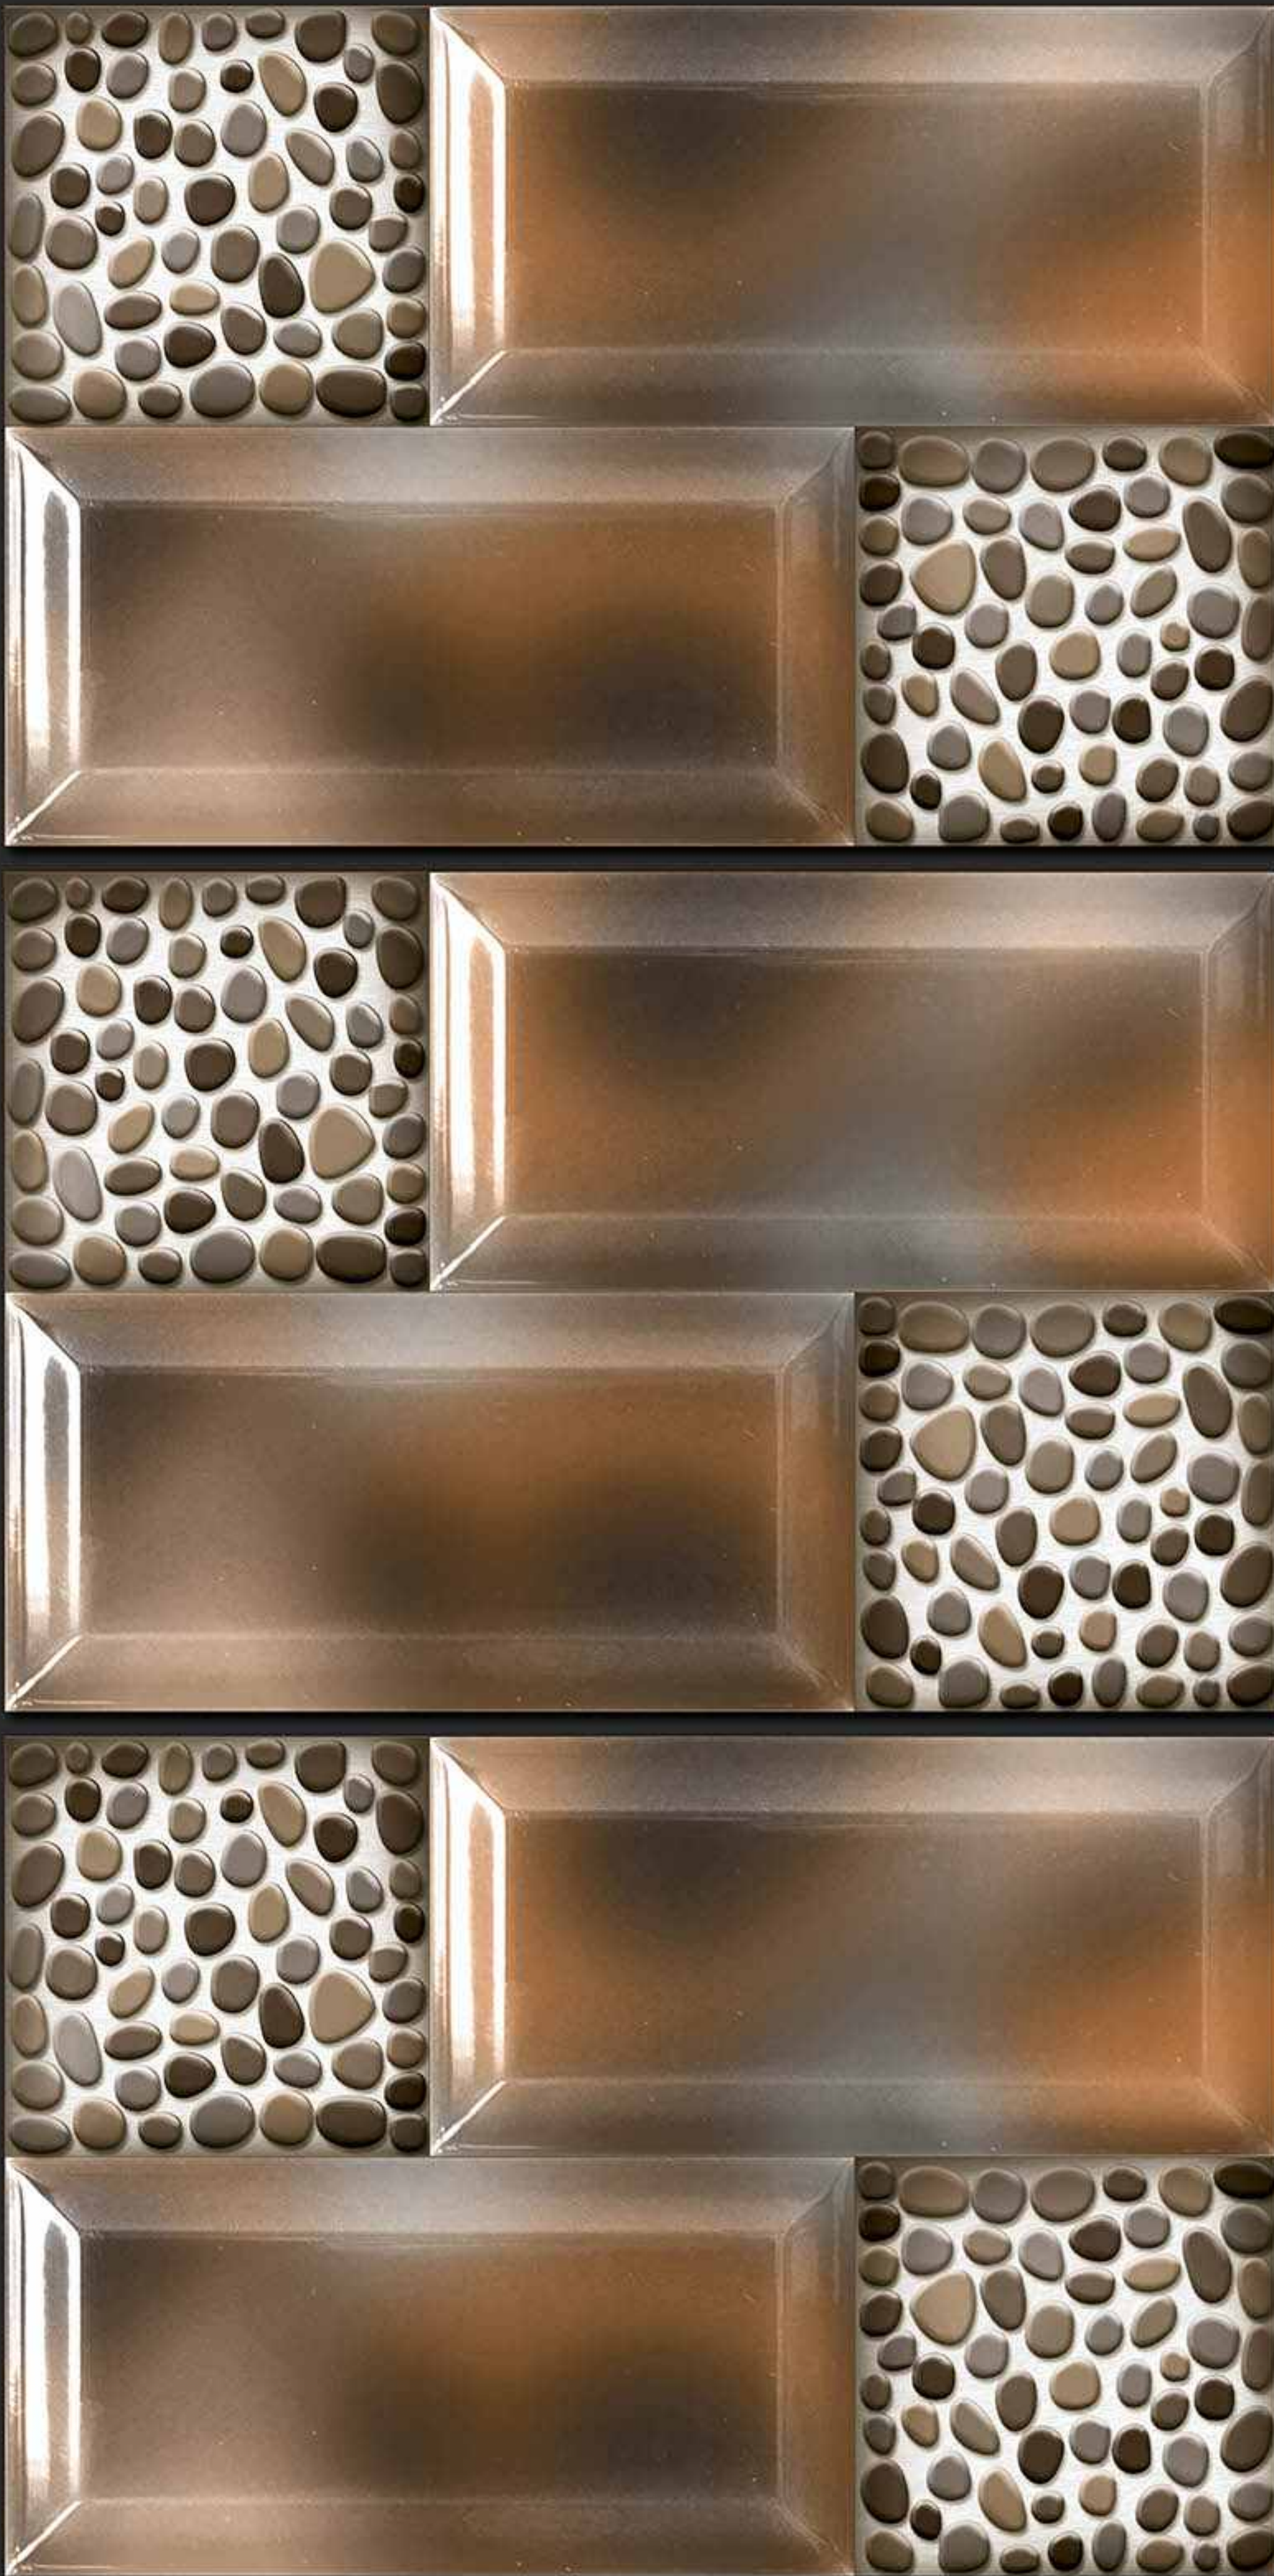

DIGITAL
WALL TILES

300x450MM GLOSSY

VERONICA
CERAMIC

162 [PUNCH]