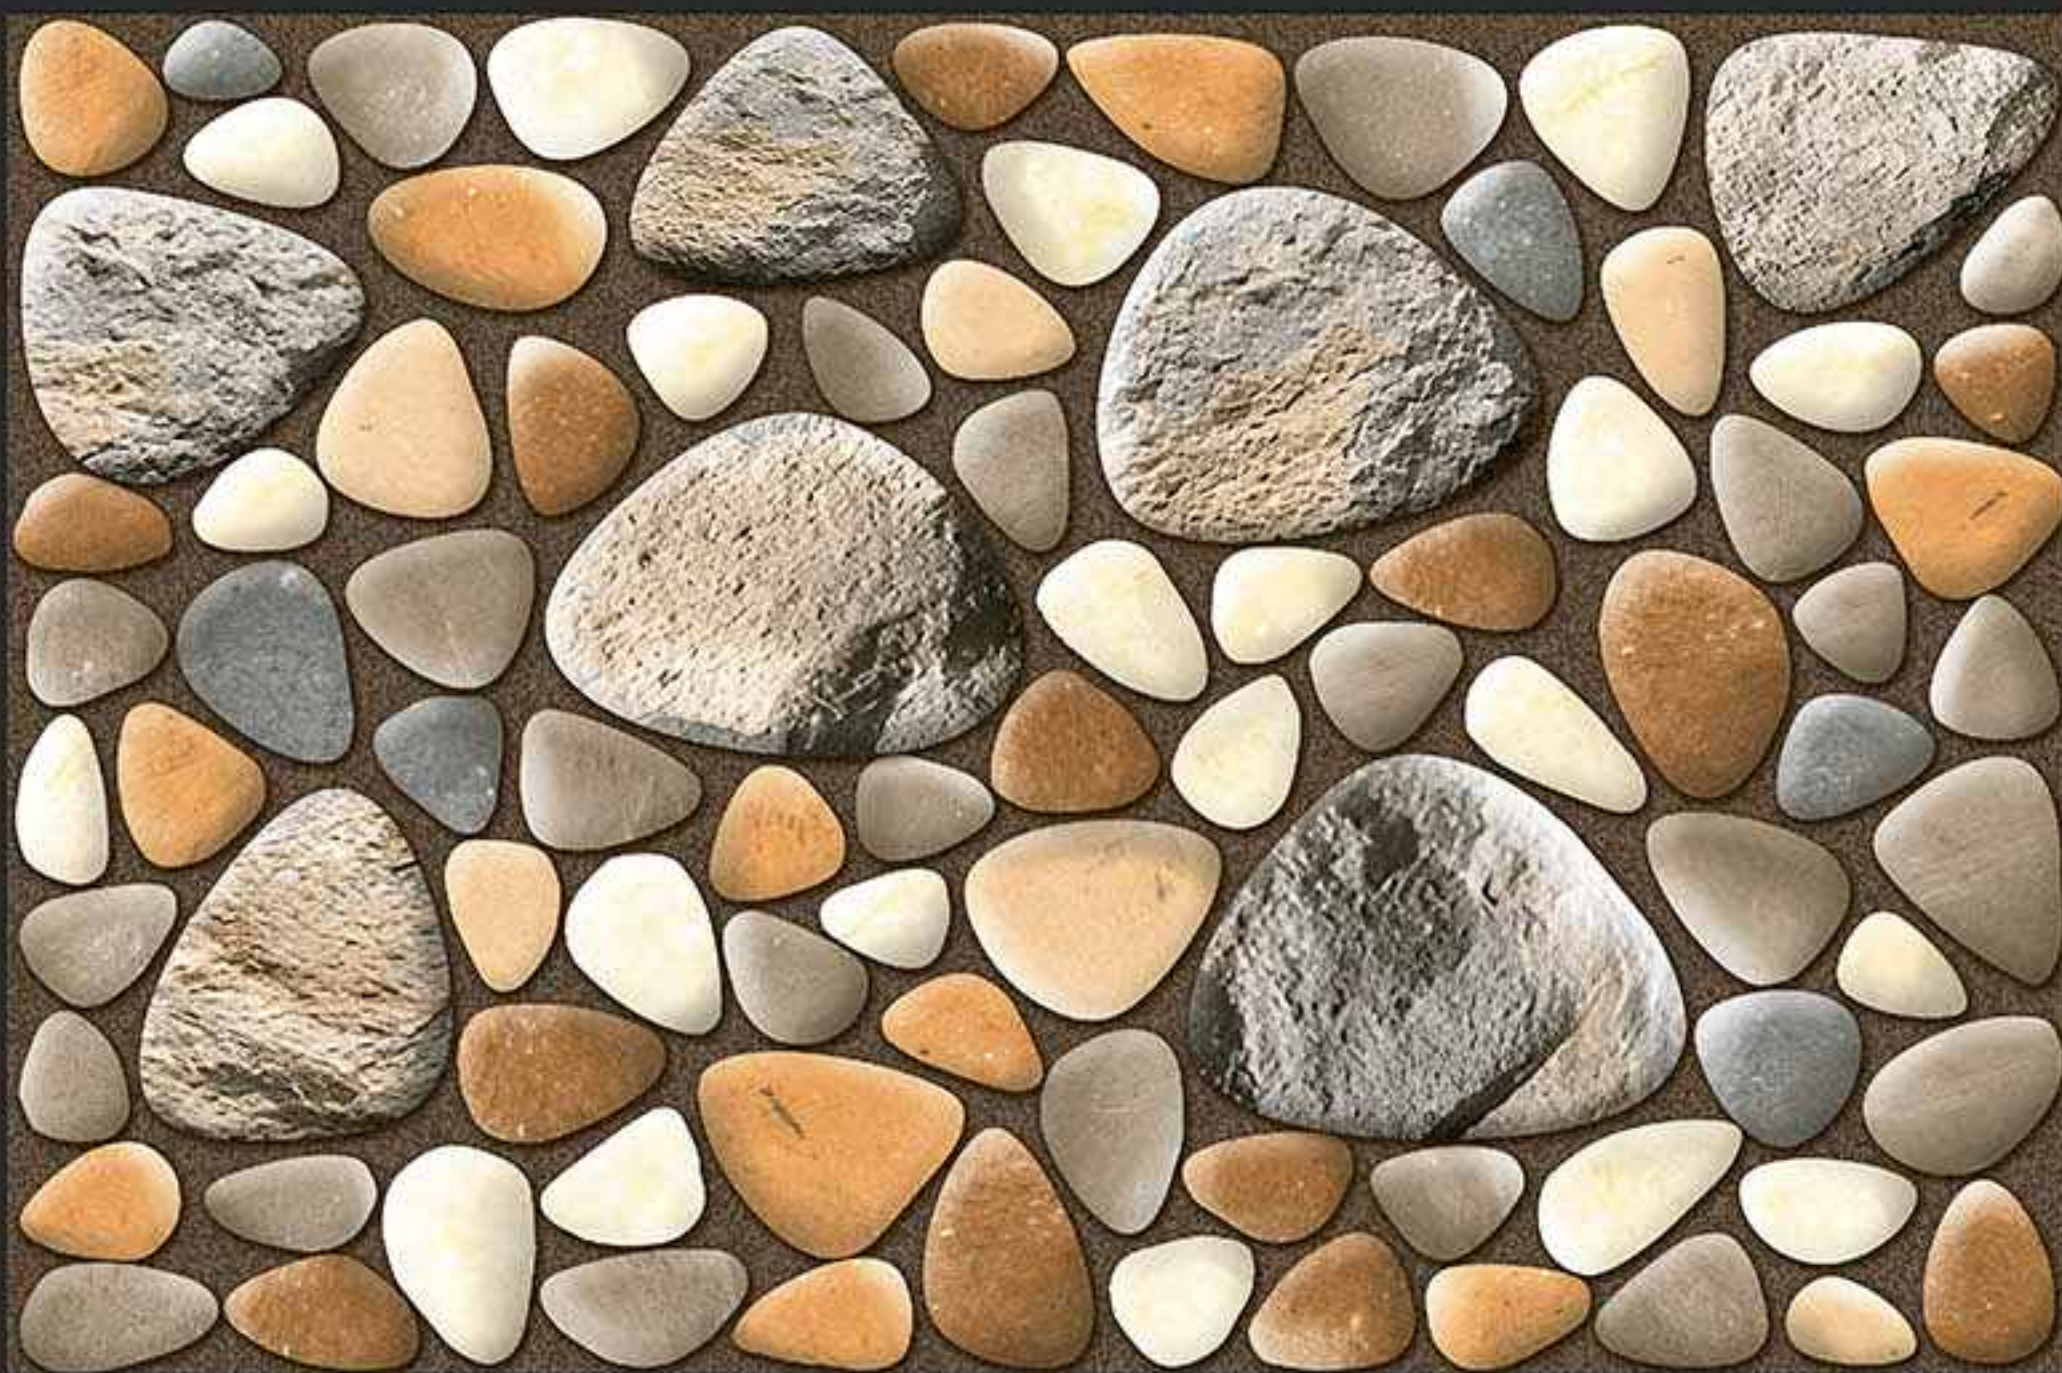

DIGITAL
WALL TILES

300x450MM GLOSSY

VERONICA
CERAMIC

296 [PUNCH]