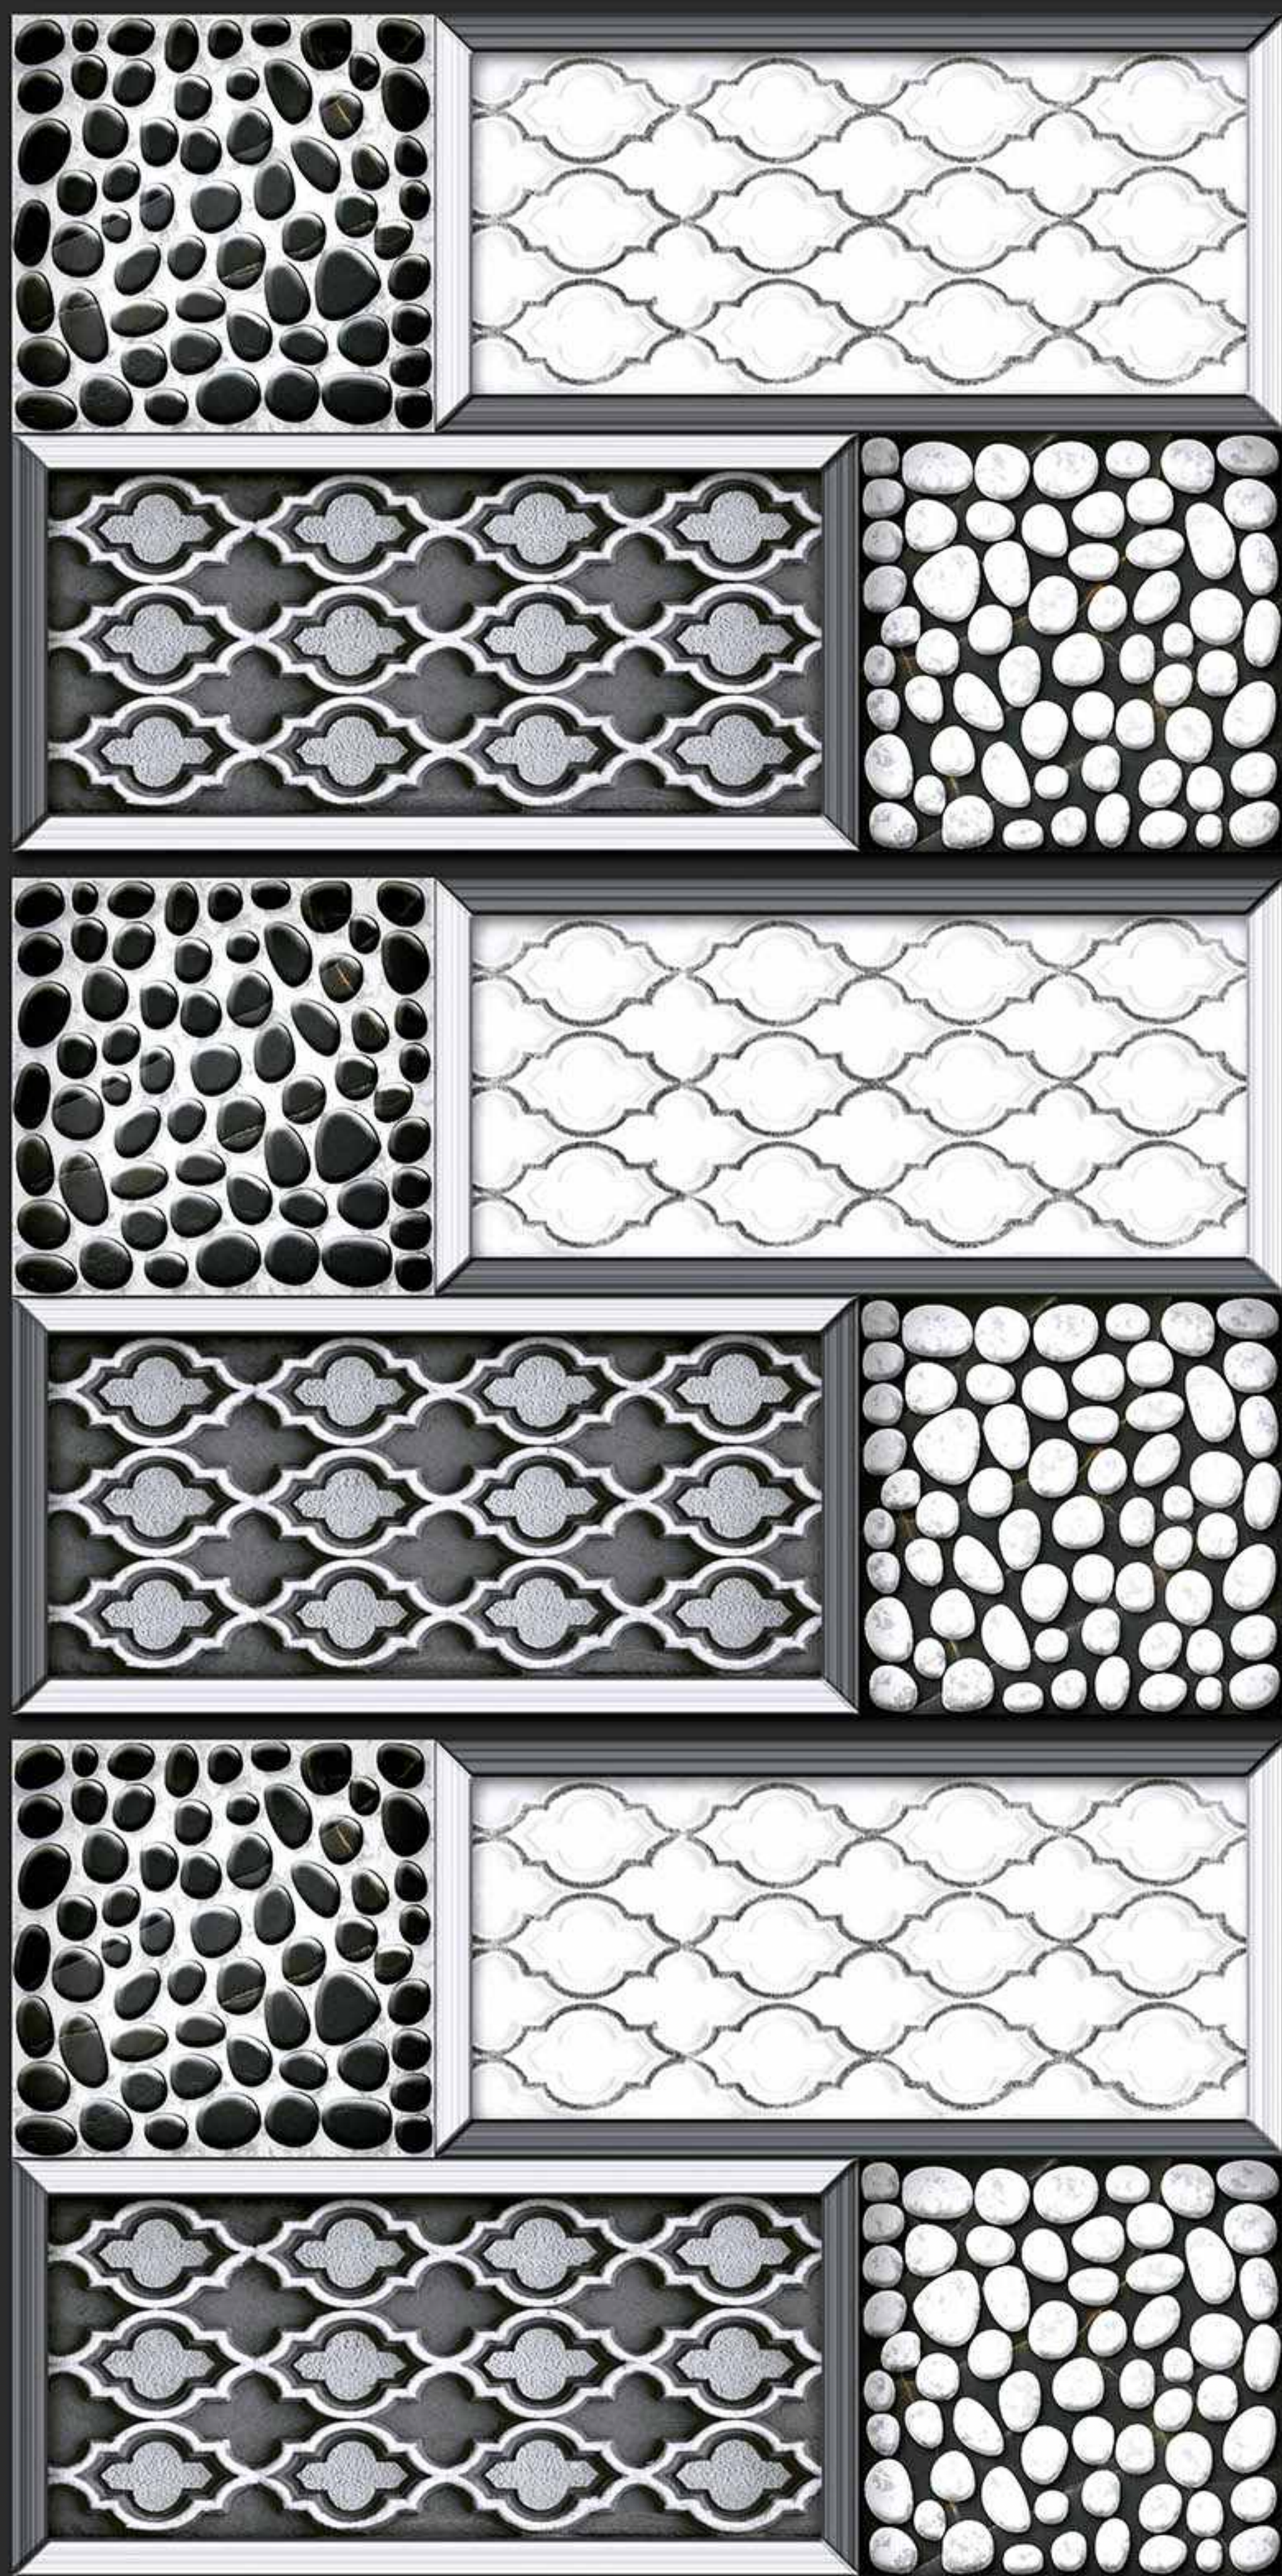

DIGITAL  
WALL TILES

300x450MM GLOSSY

**VERONICA**  
CERAMIC

263 [PUNCH]

DIGITAL  
WALL TILES

300x450MM GLOSSY

**VERONICA**  
CERAMIC

264 [PUNCH]