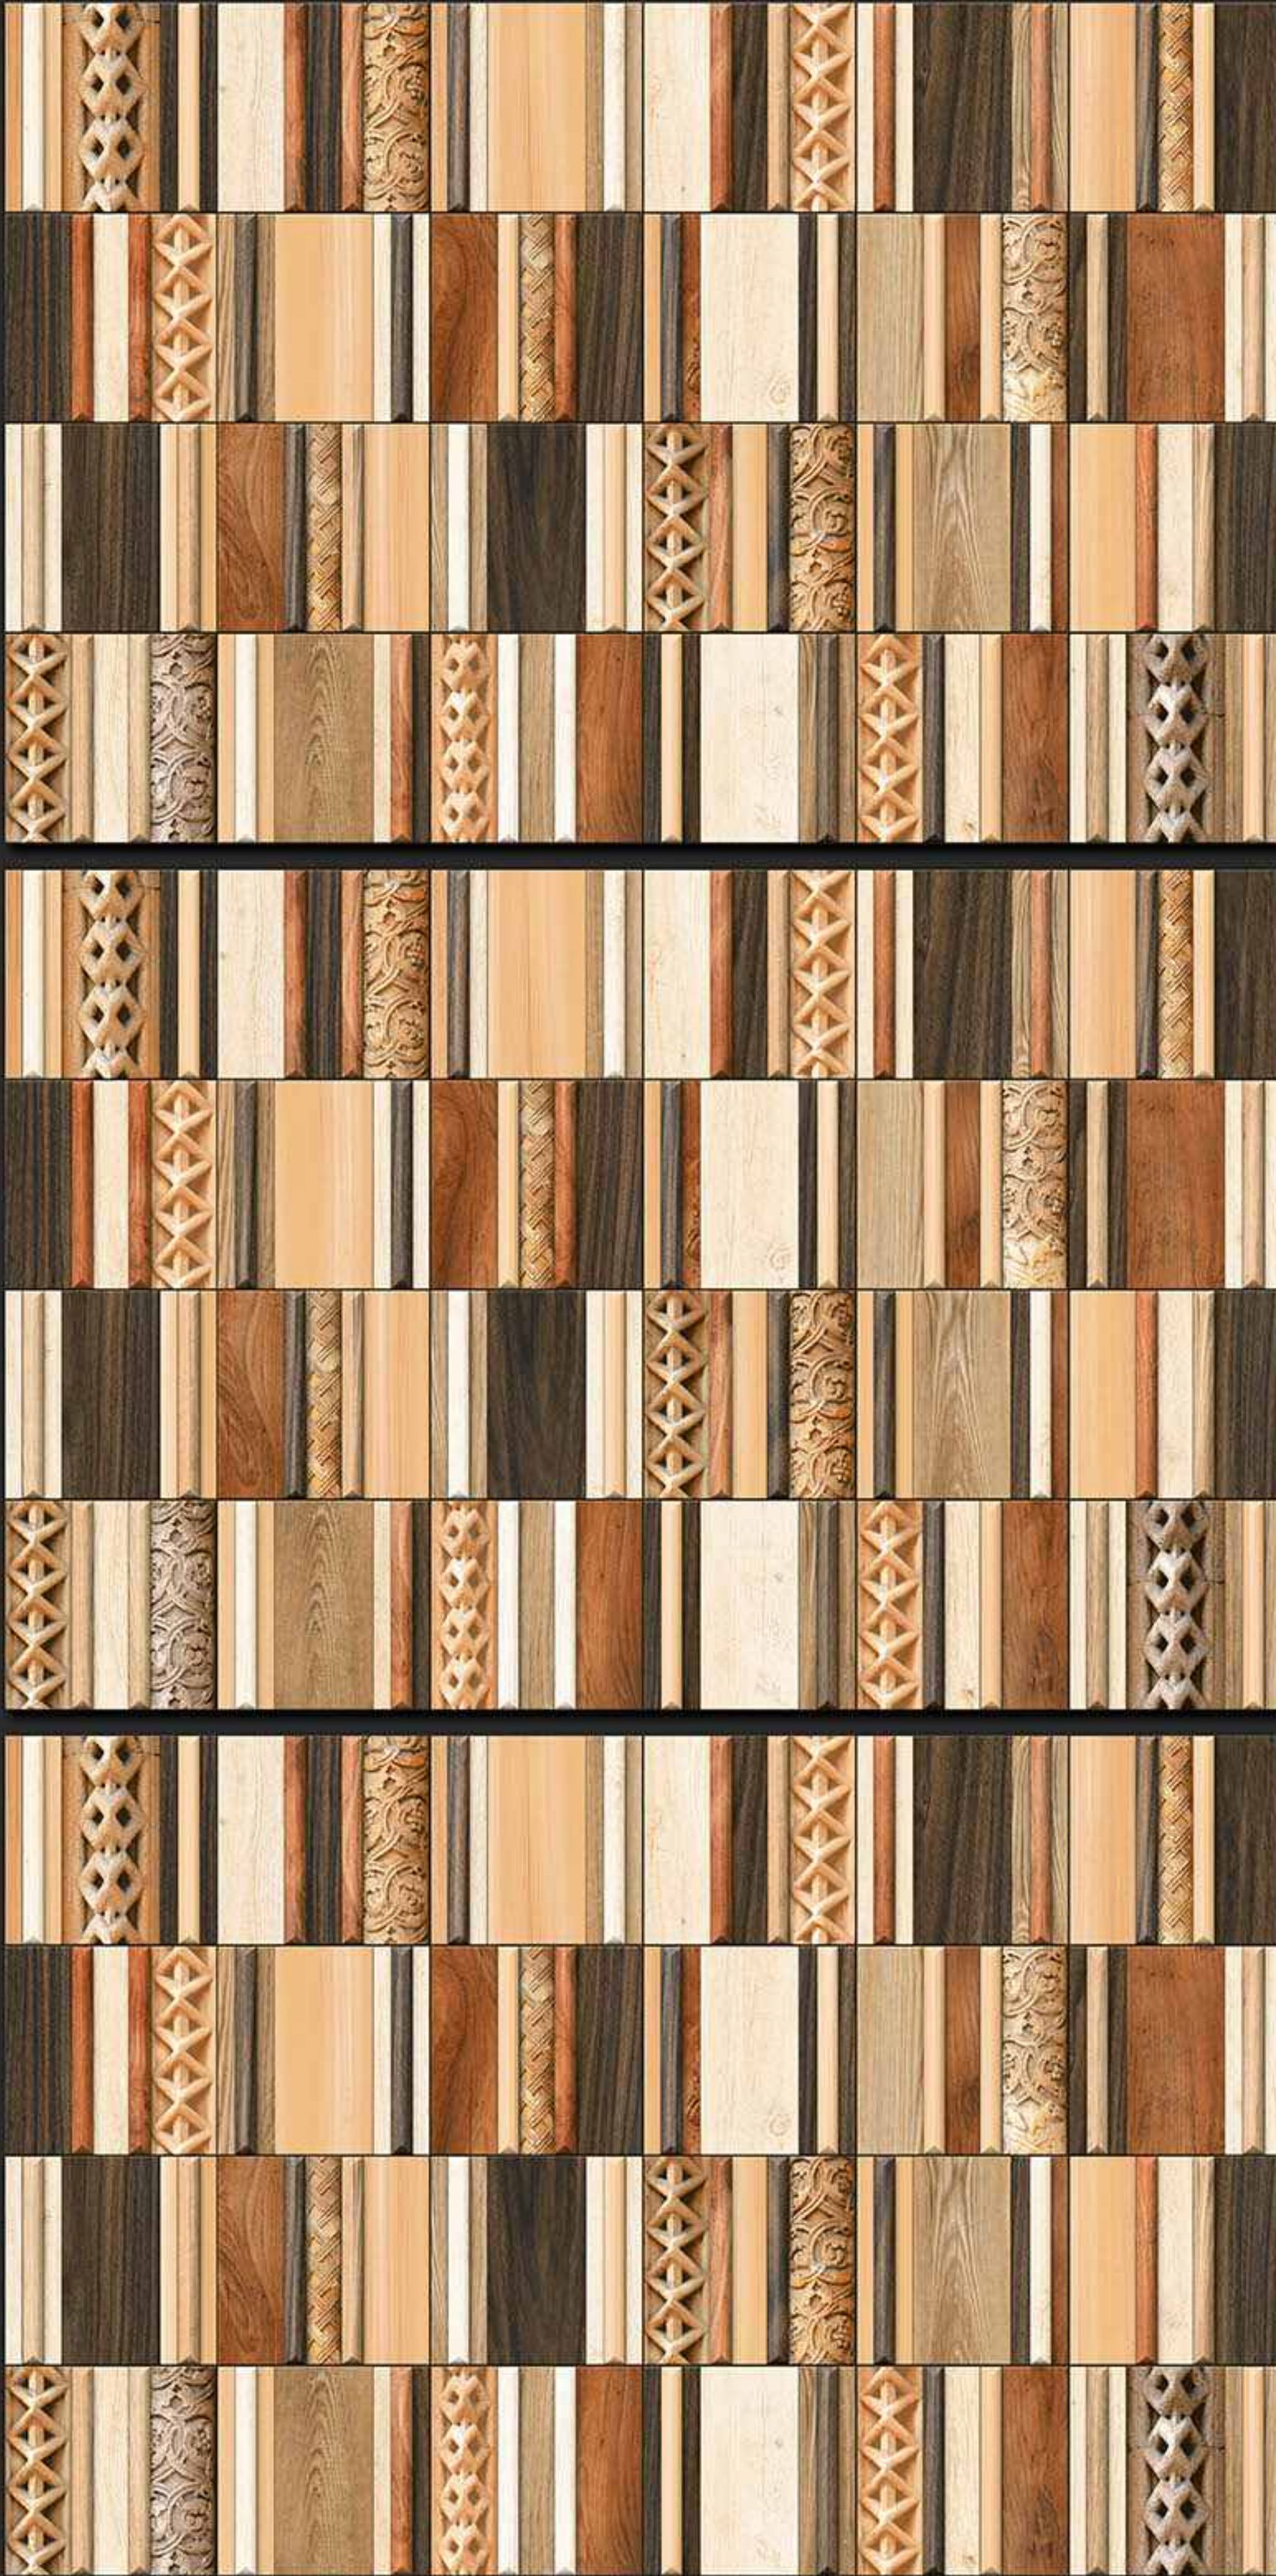

DIGITAL
WALL TILES

300x450MM GLOSSY

VERONICA
CERAMIC

173 [PUNCH]