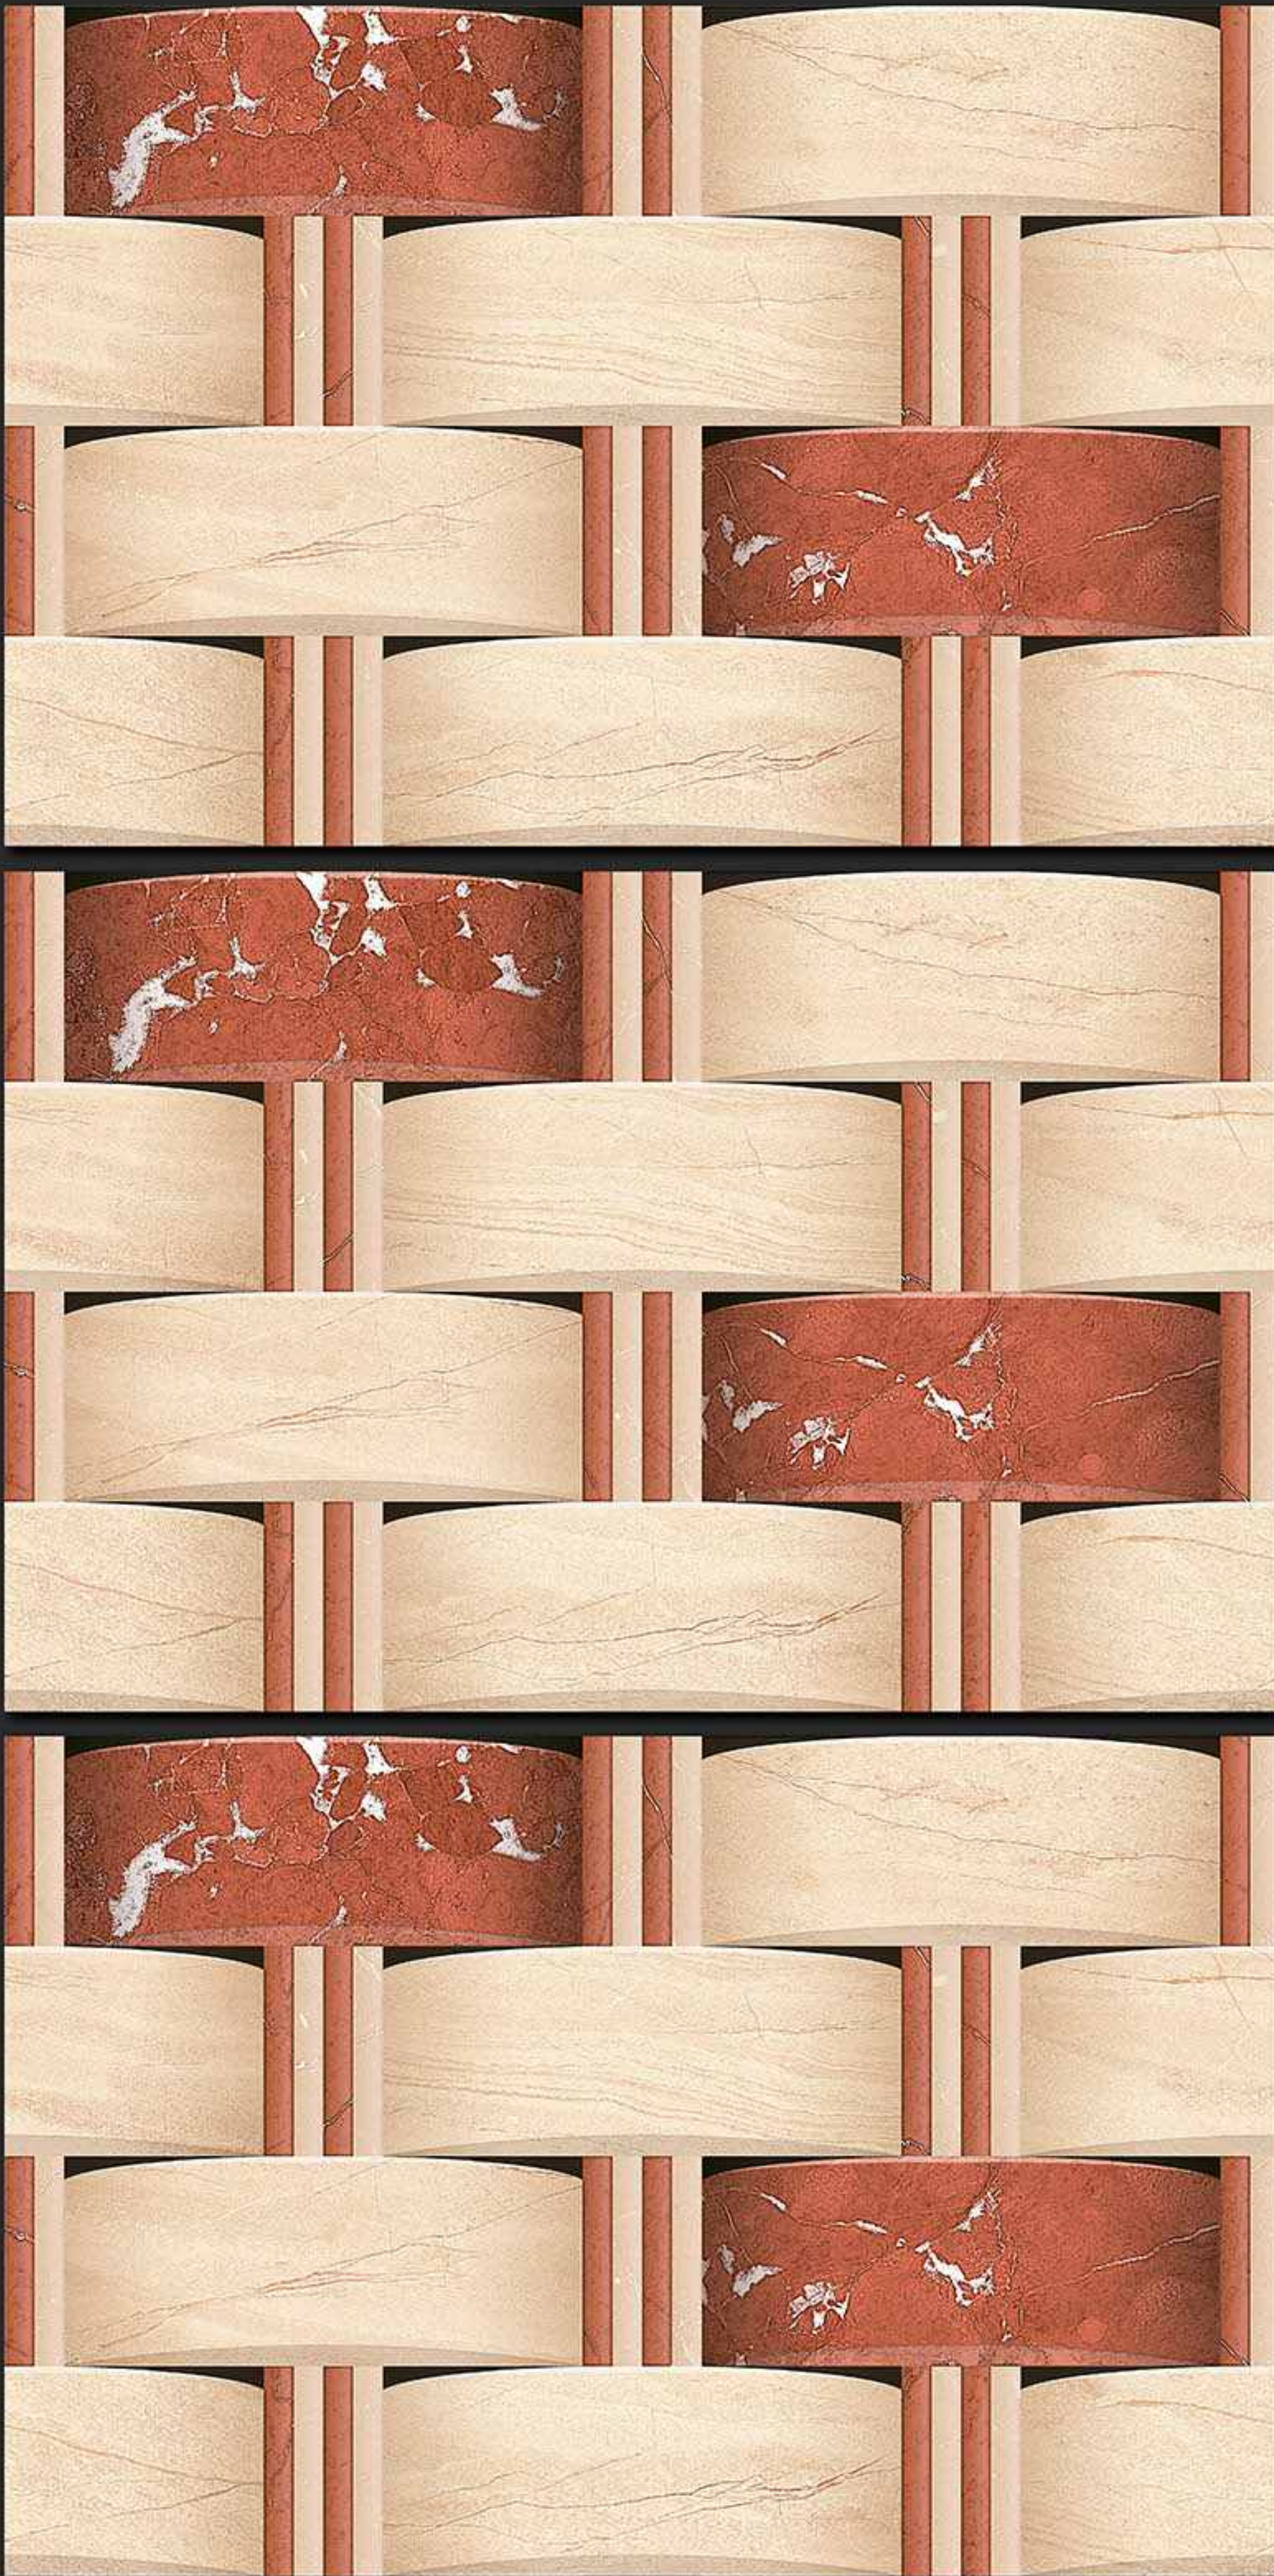

DIGITAL
WALL TILES

300x450MM GLOSSY

VERONICA
CERAMIC

272 [PUNCH]