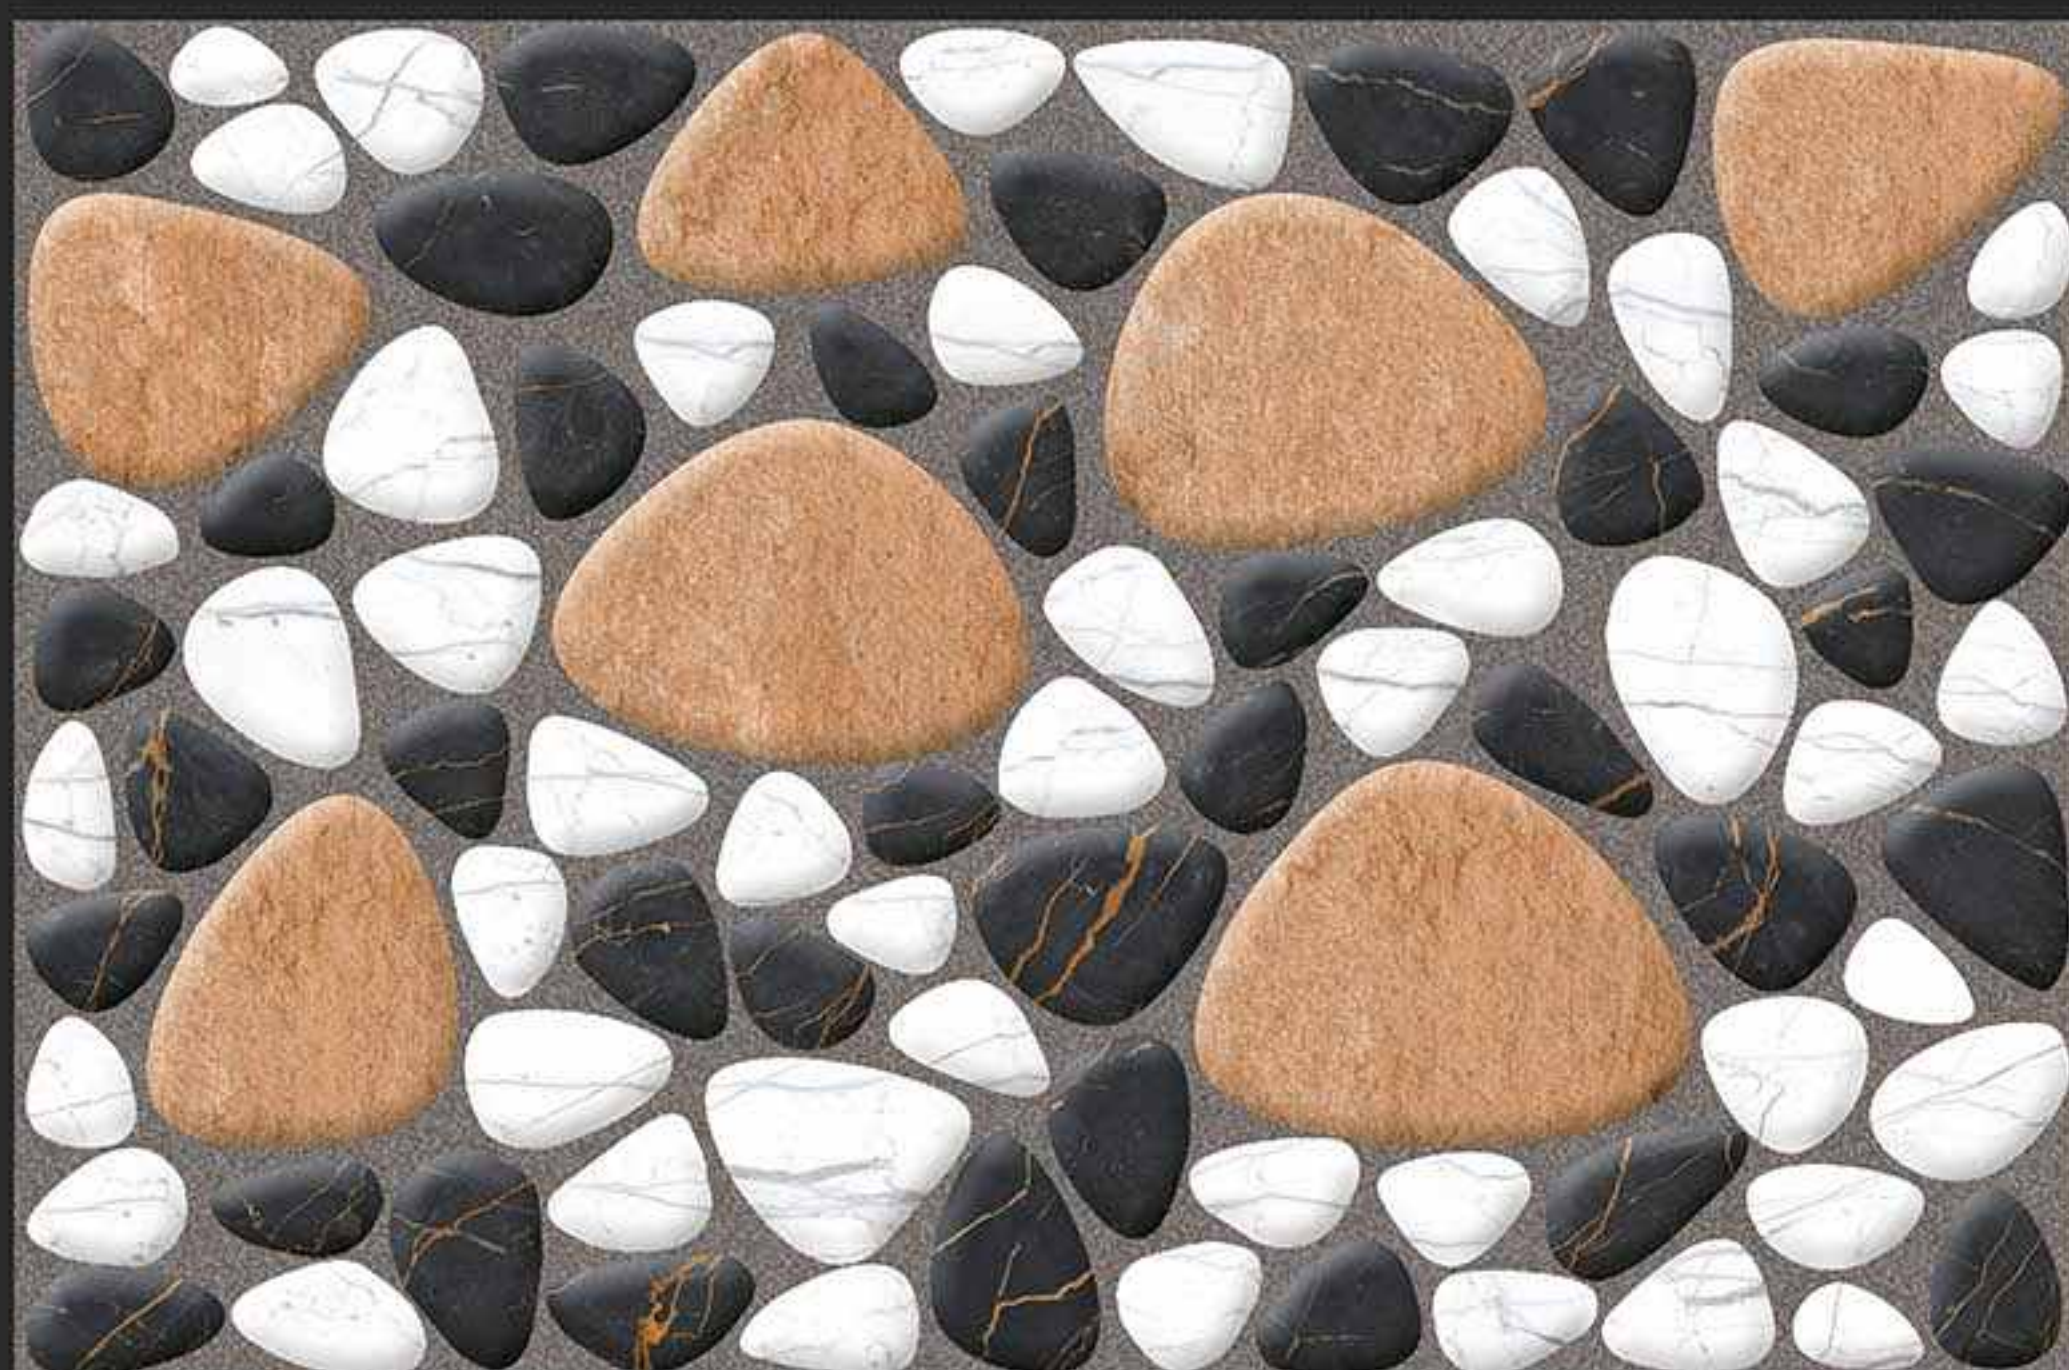

**VERONICA**  
CERAMIC

236 [PUNCH]

DIGITAL  
WALL TILES

300x450MM GLOSSY

**VERONICA**  
CERAMIC

240 [PUNCH]

DIGITAL  
WALL TILES

300x450MM GLOSSY