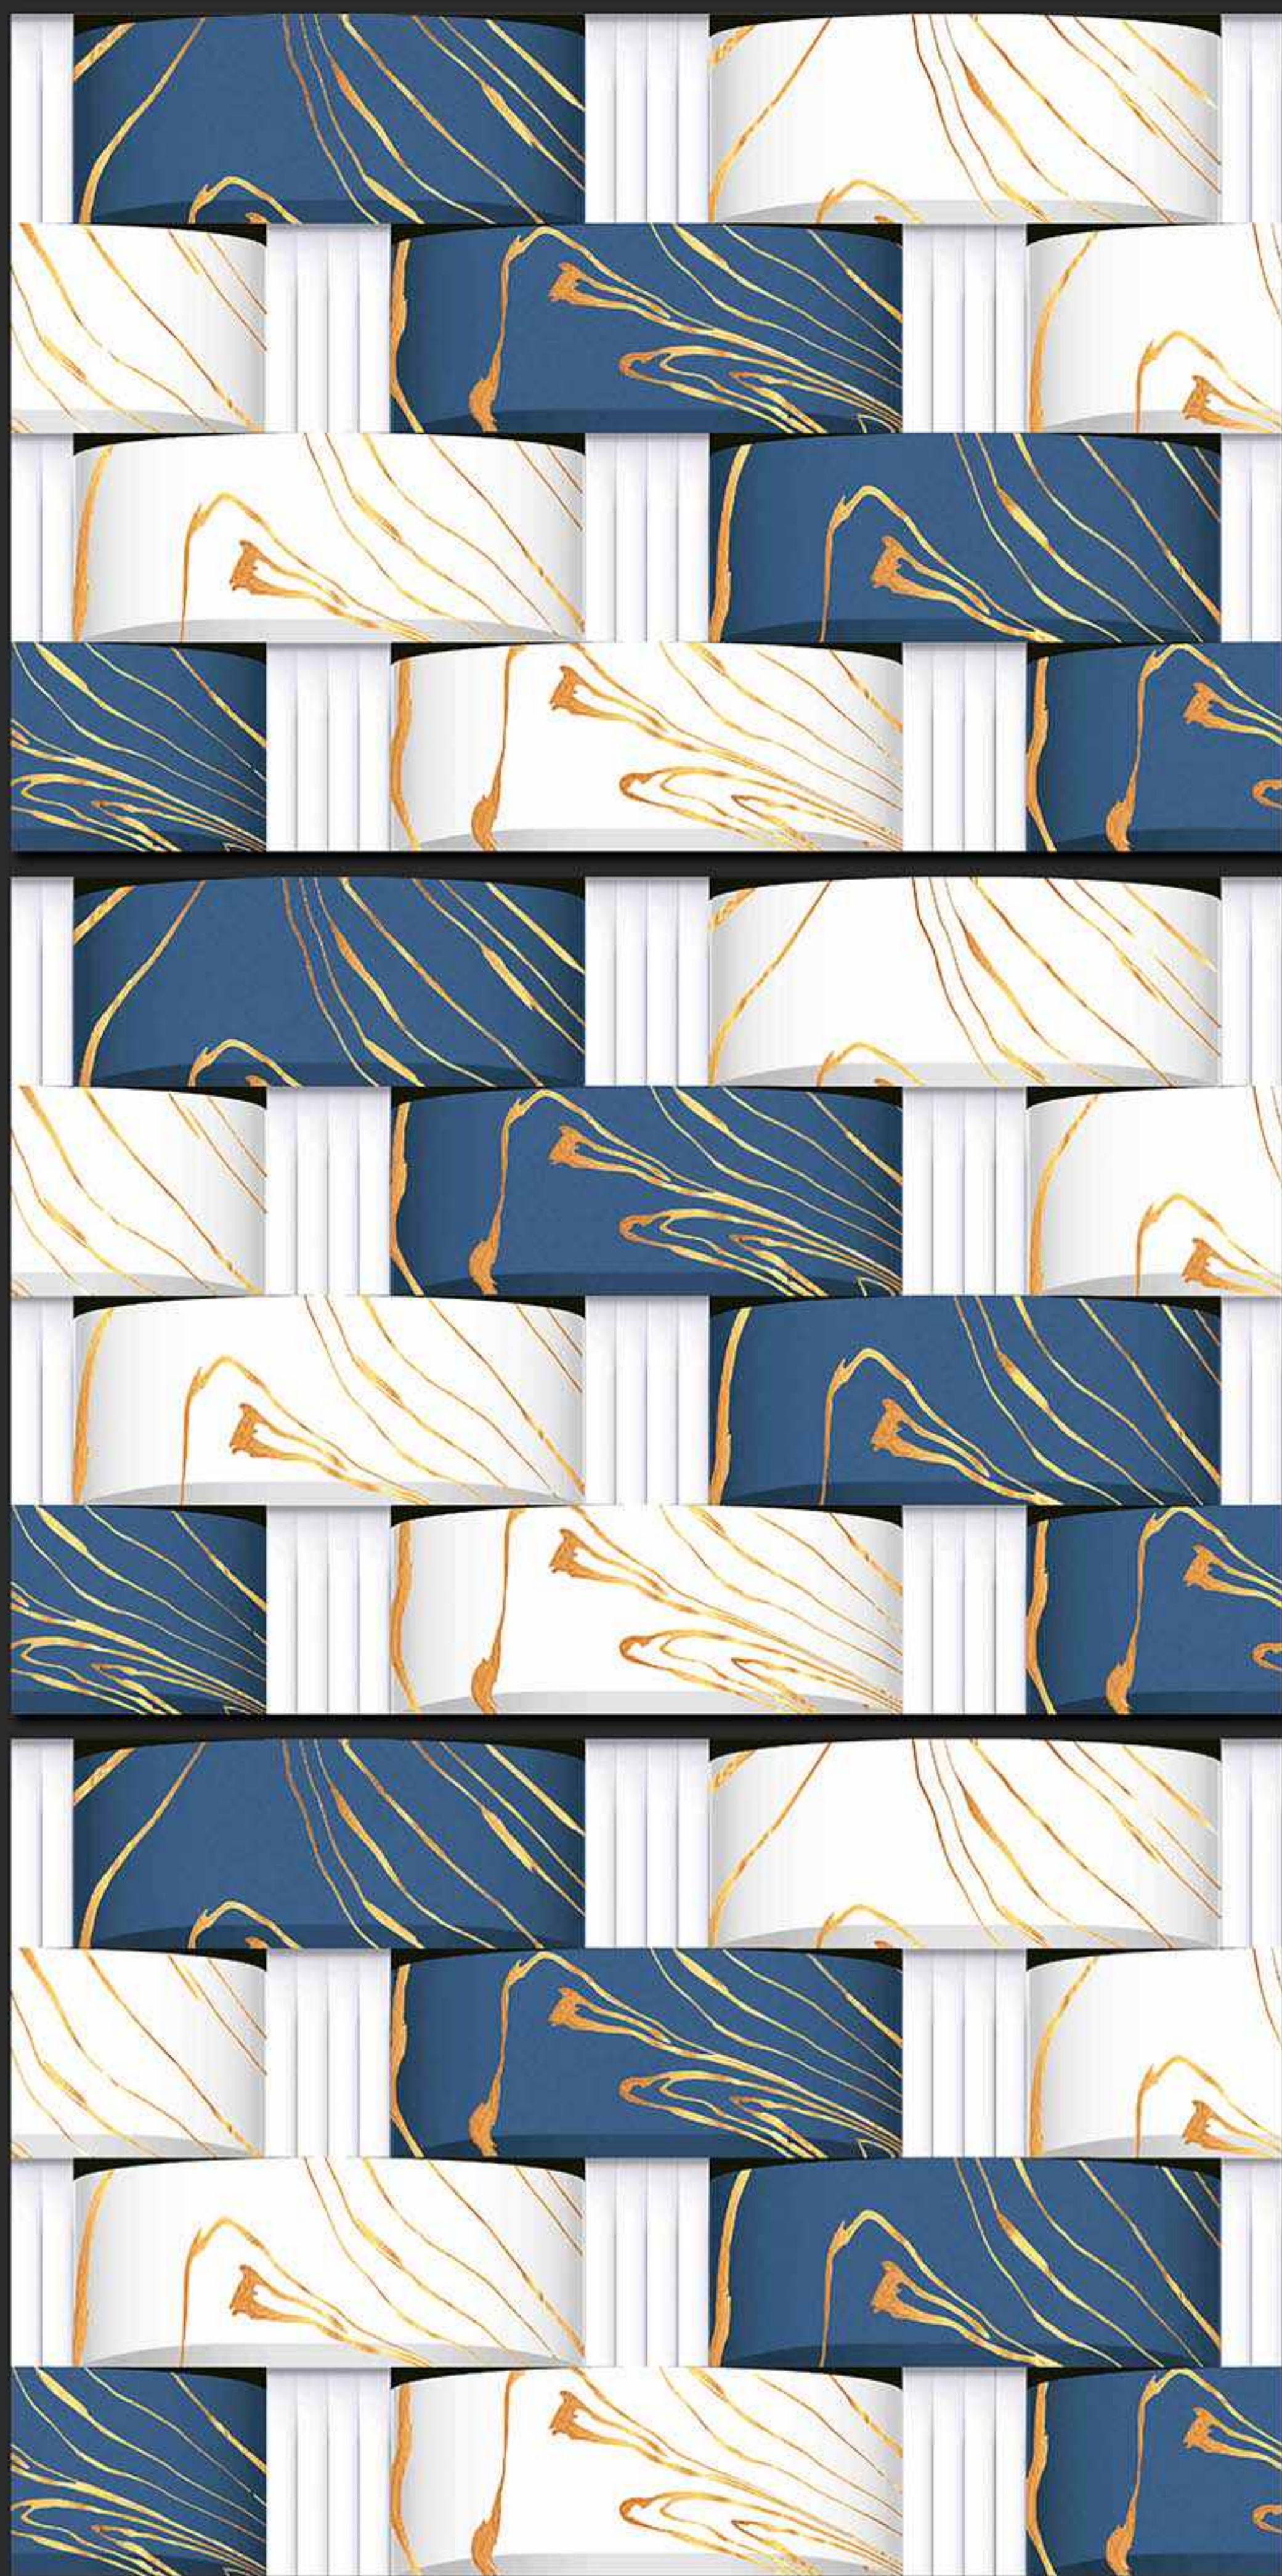

**318** [PUNCH]

DIGITAL  
WALL TILES

300x450MM GLOSSY

**VERONICA**  
CERAMIC

319 [PUNCH]

DIGITAL  
WALL TILES

300x450MM GLOSSY

**VERONICA**  
CERAMIC