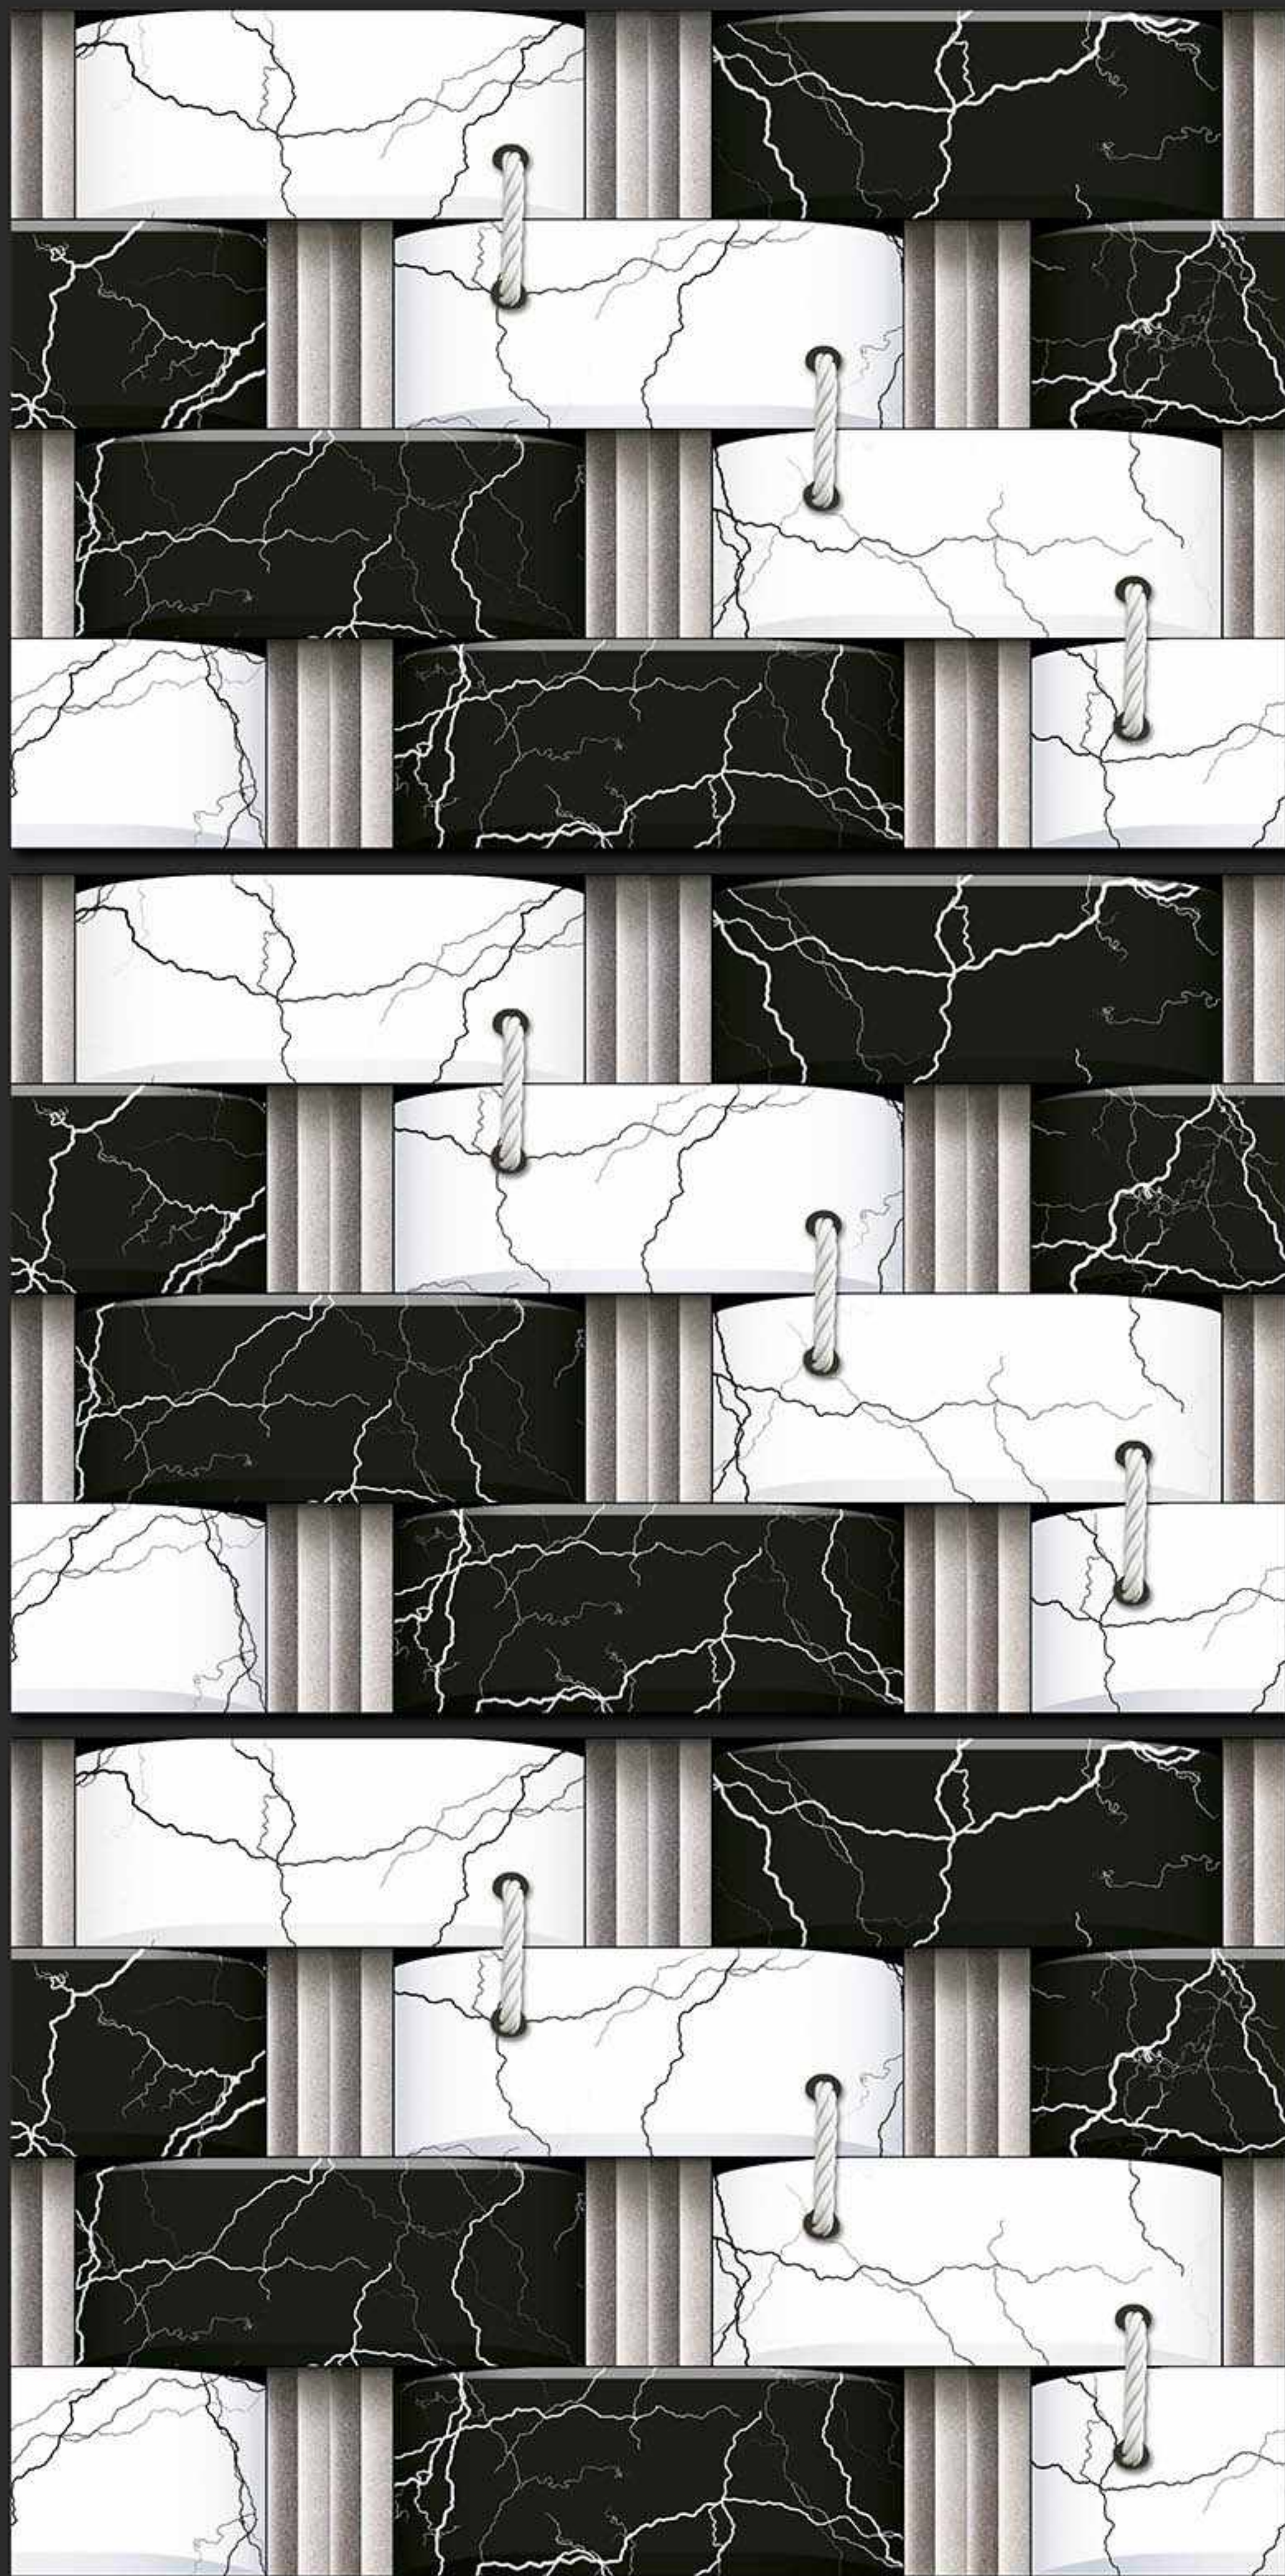

300x450MM GLOSSY

**VERONICA**  
CERAMIC

221 [PUNCH]

DIGITAL  
WALL TILES

300x450MM GLOSSY

**VERONICA**  
CERAMIC

222 [PUNCH]

DIGITAL  
WALL TILES