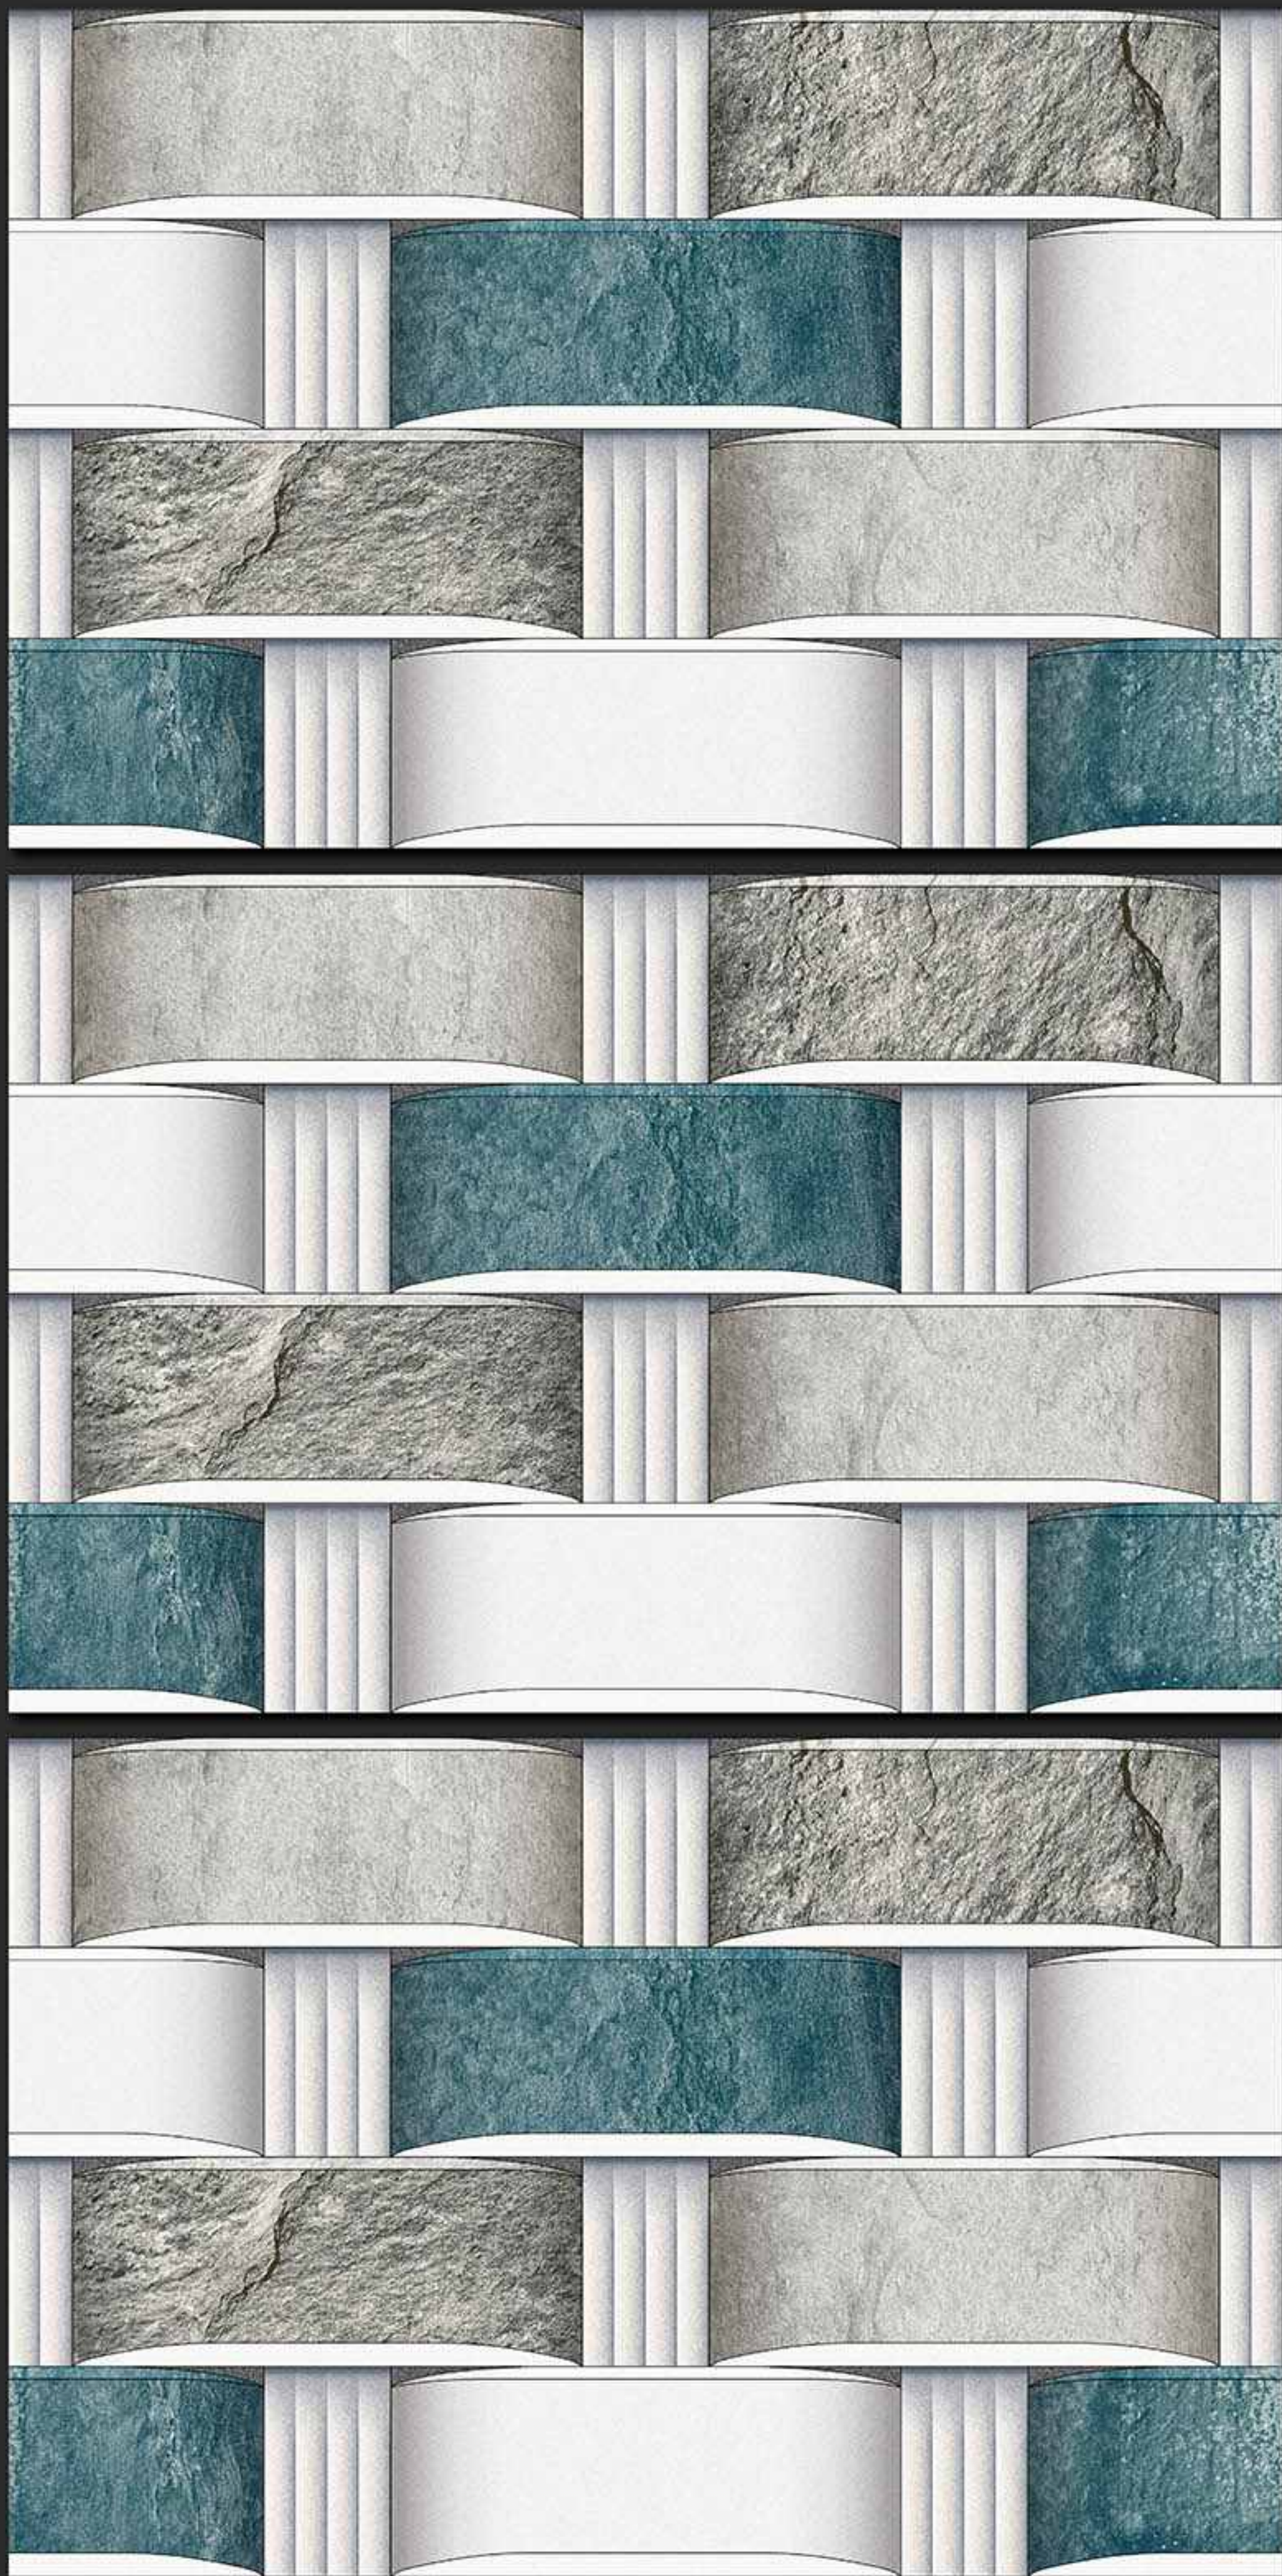

300x450MM GLOSSY

**VERONICA**  
CERAMIC

175 [PUNCH]

DIGITAL  
WALL TILES

300x450MM GLOSSY

**VERONICA**  
CERAMIC

218 [PUNCH]

DIGITAL  
WALL TILES