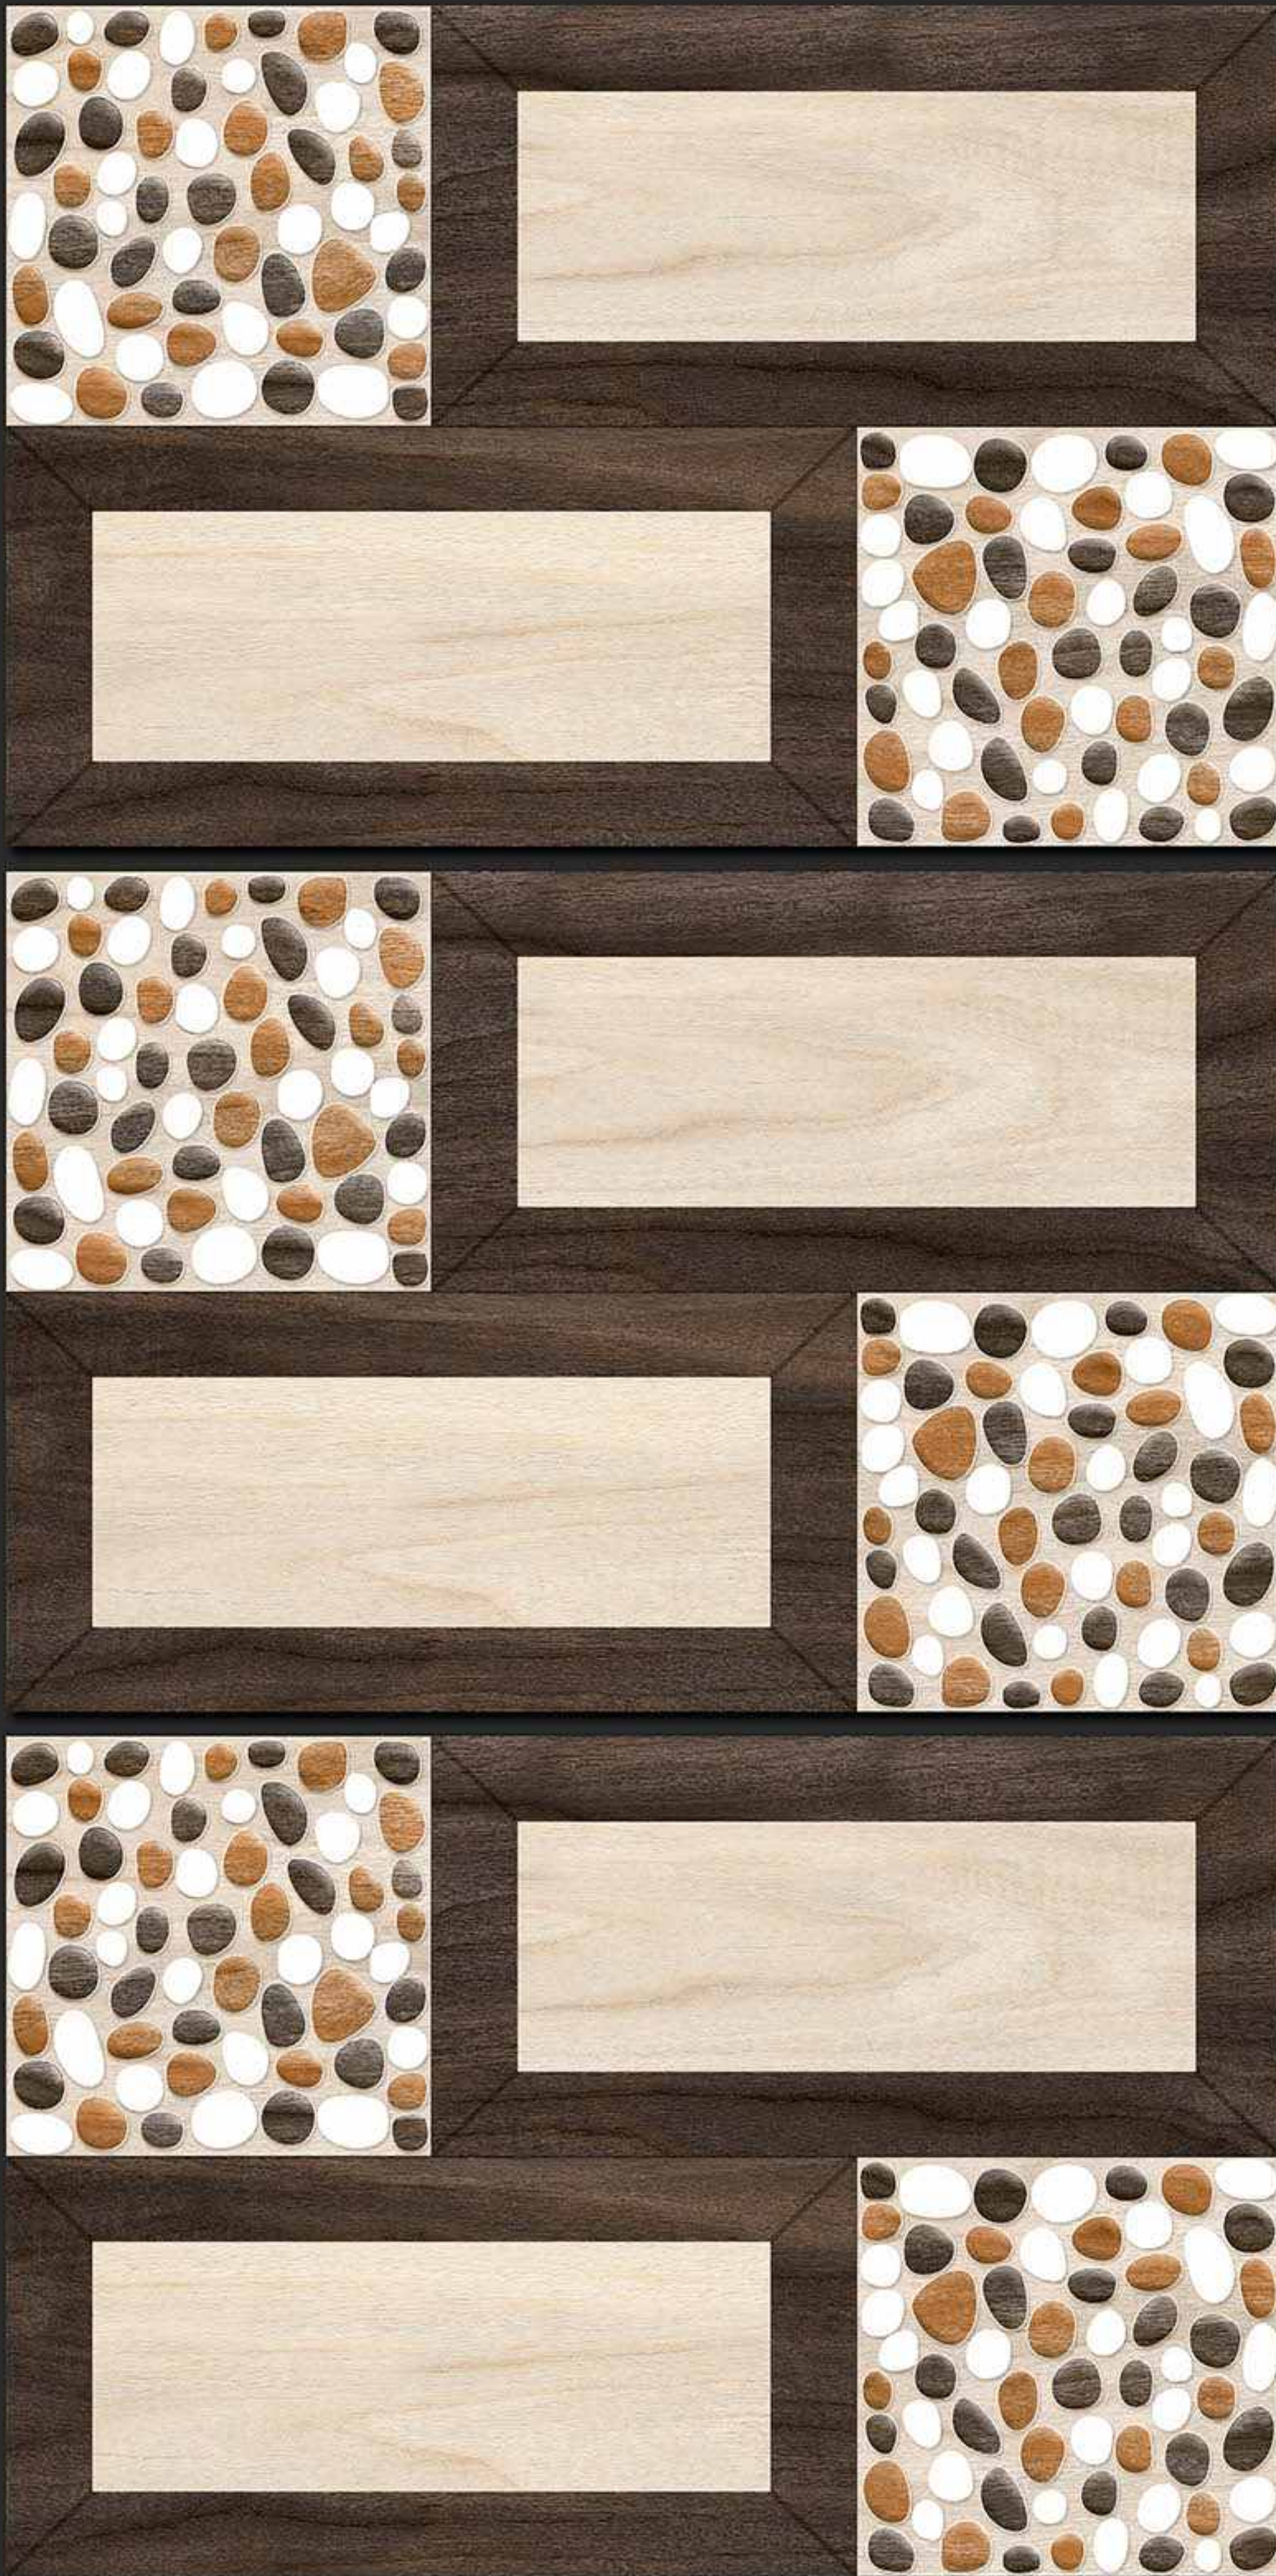

DIGITAL
WALL TILES

300x450MM GLOSSY

VERONICA
CERAMIC

236 [PUNCH]