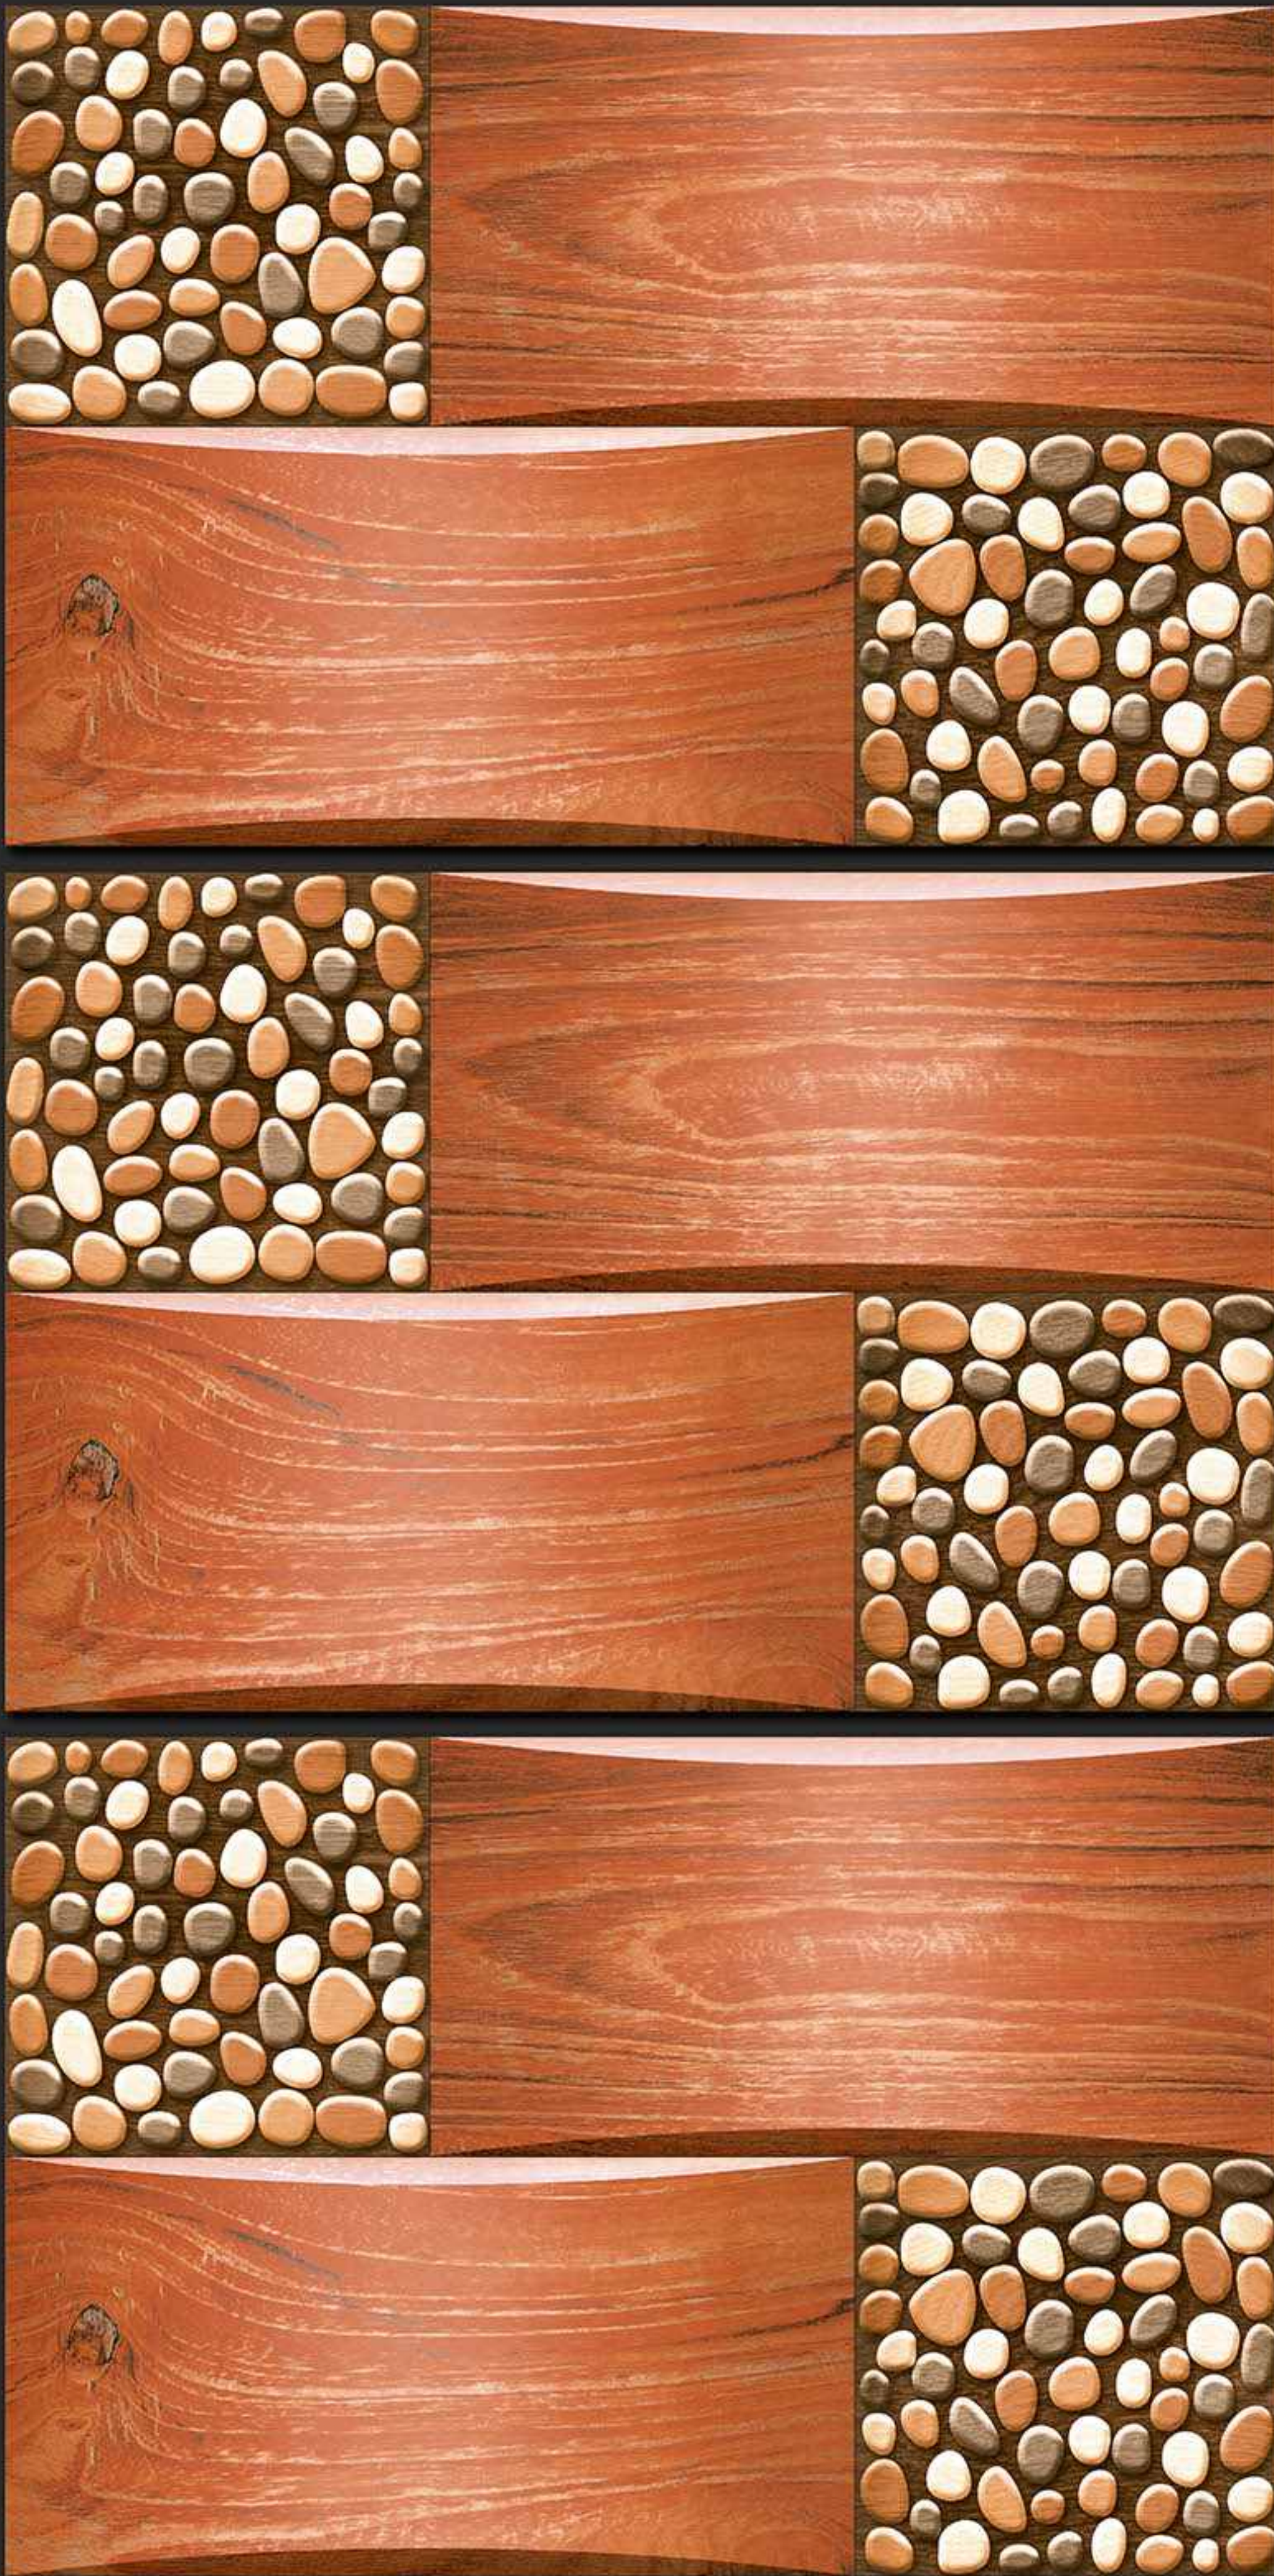

DIGITAL
WALL TILES

300x450MM GLOSSY

VERONICA
CERAMIC

263 [PUNCH]