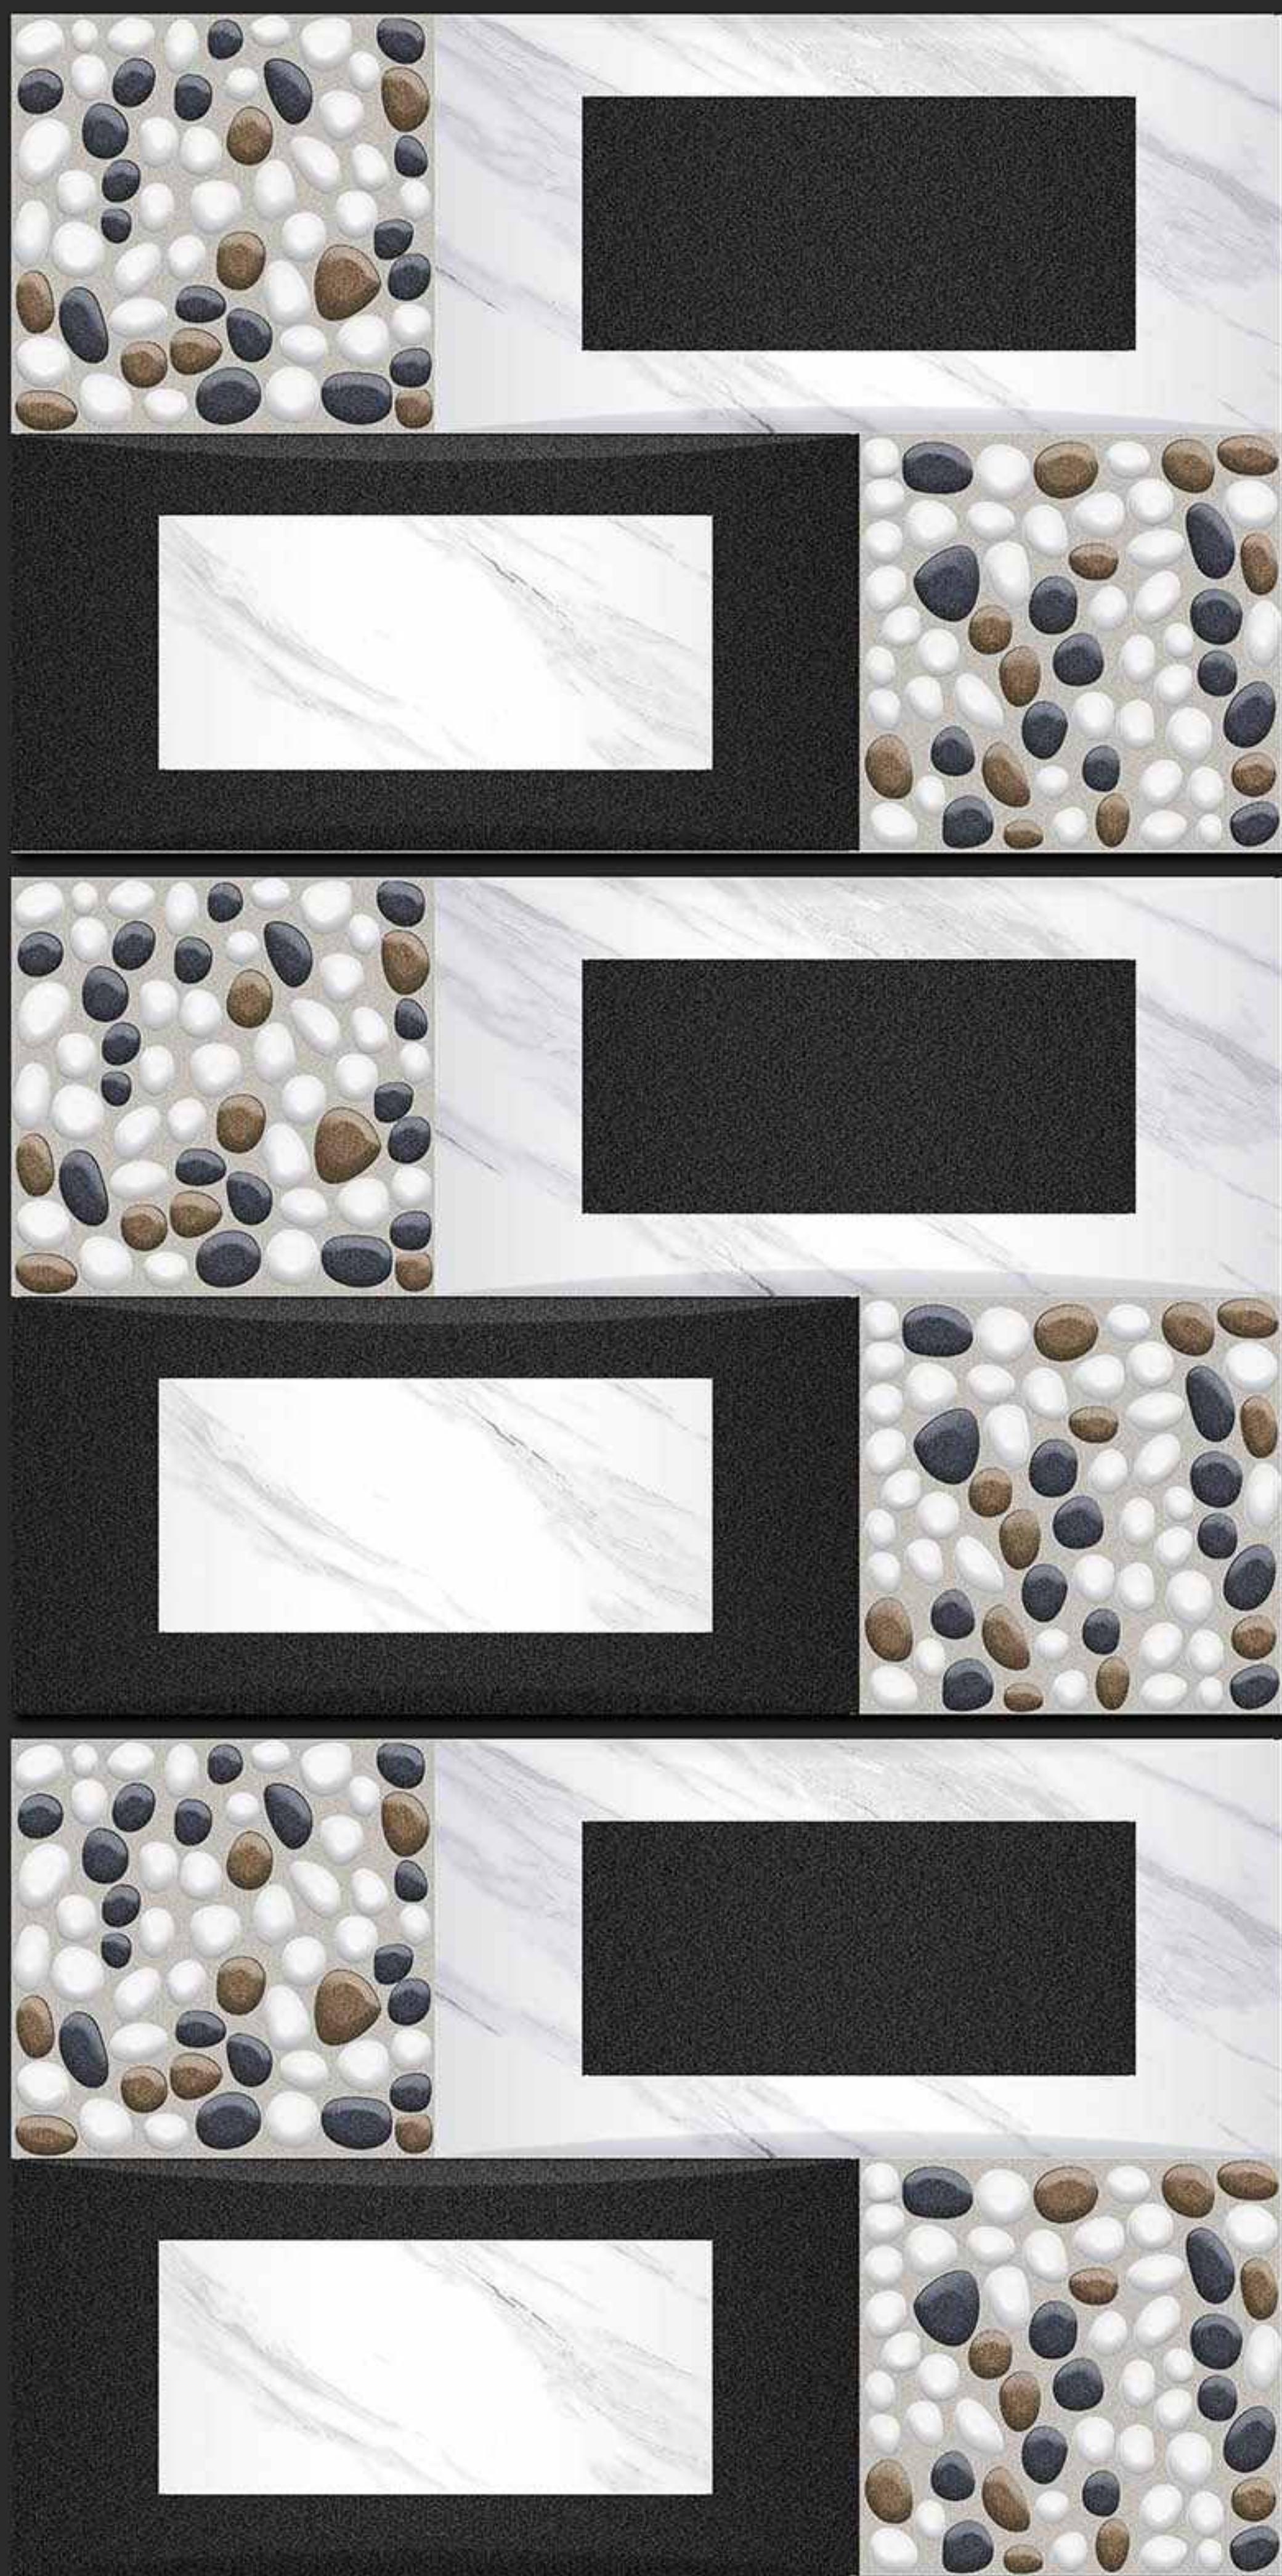

300x450MM GLOSSY

**VERONICA**  
CERAMIC

158 [PUNCH]

DIGITAL  
WALL TILES

300x450MM GLOSSY

**VERONICA**  
CERAMIC

159 [PUNCH]

DIGITAL  
WALL TILES