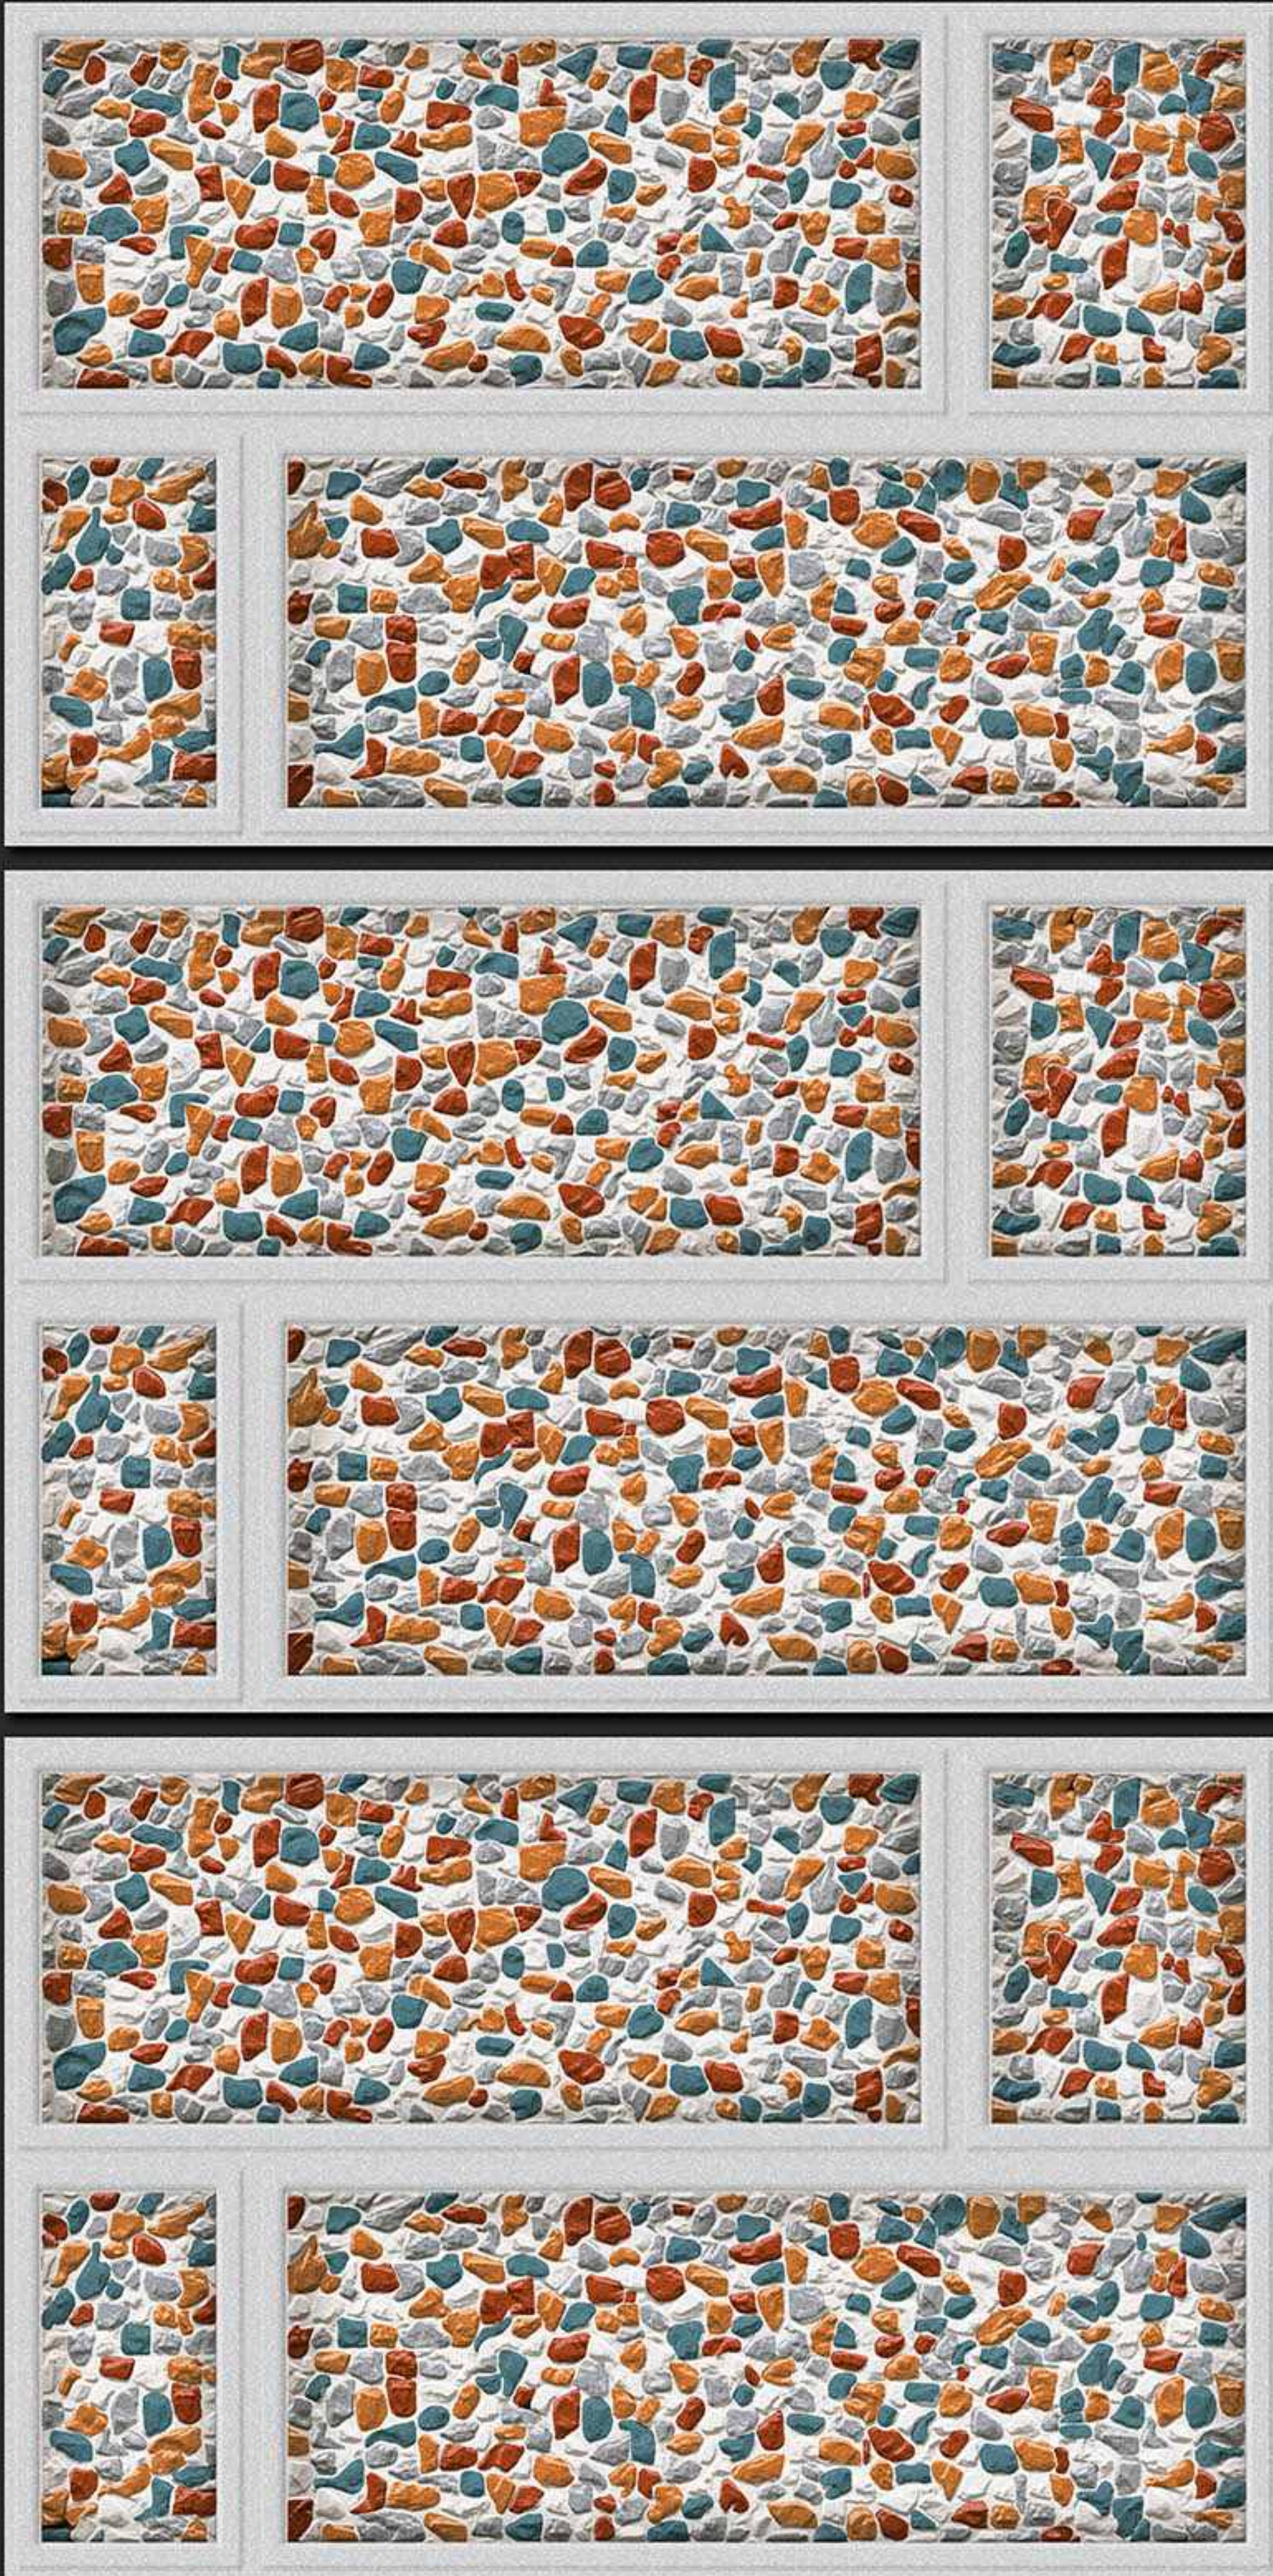

DIGITAL
WALL TILES

300x450MM GLOSSY

VERONICA
CERAMIC

105 [PUNCH]