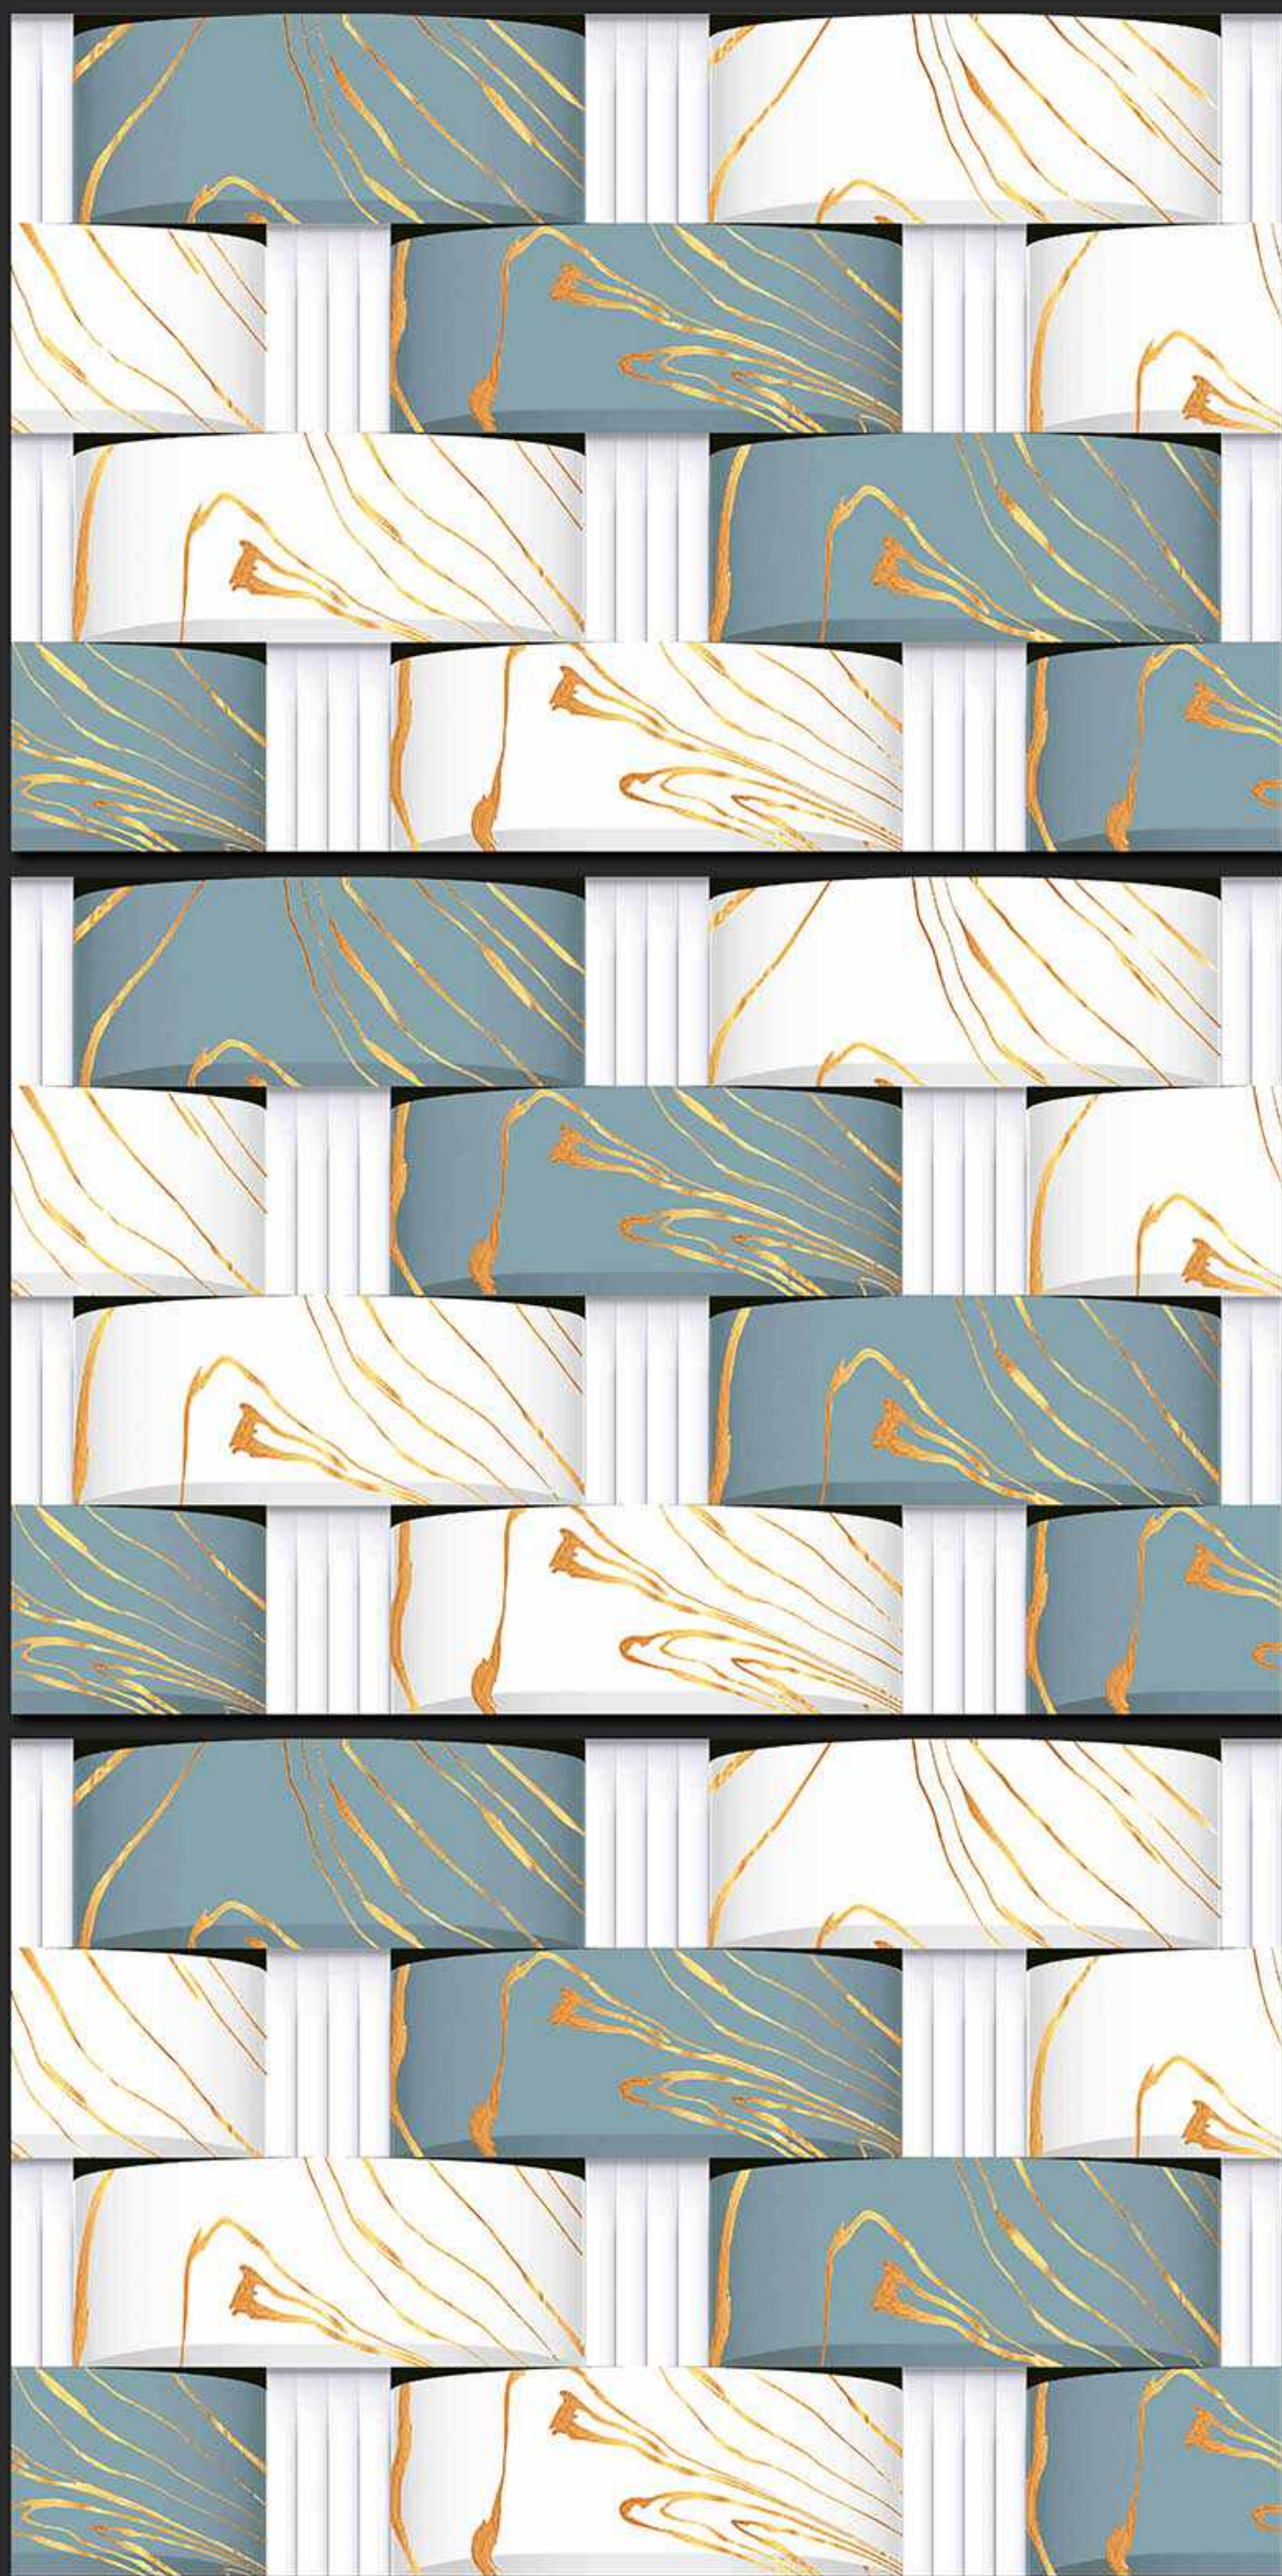

DIGITAL
WALL TILES

300x450MM GLOSSY

VERONICA
CERAMIC

321 [PUNCH]