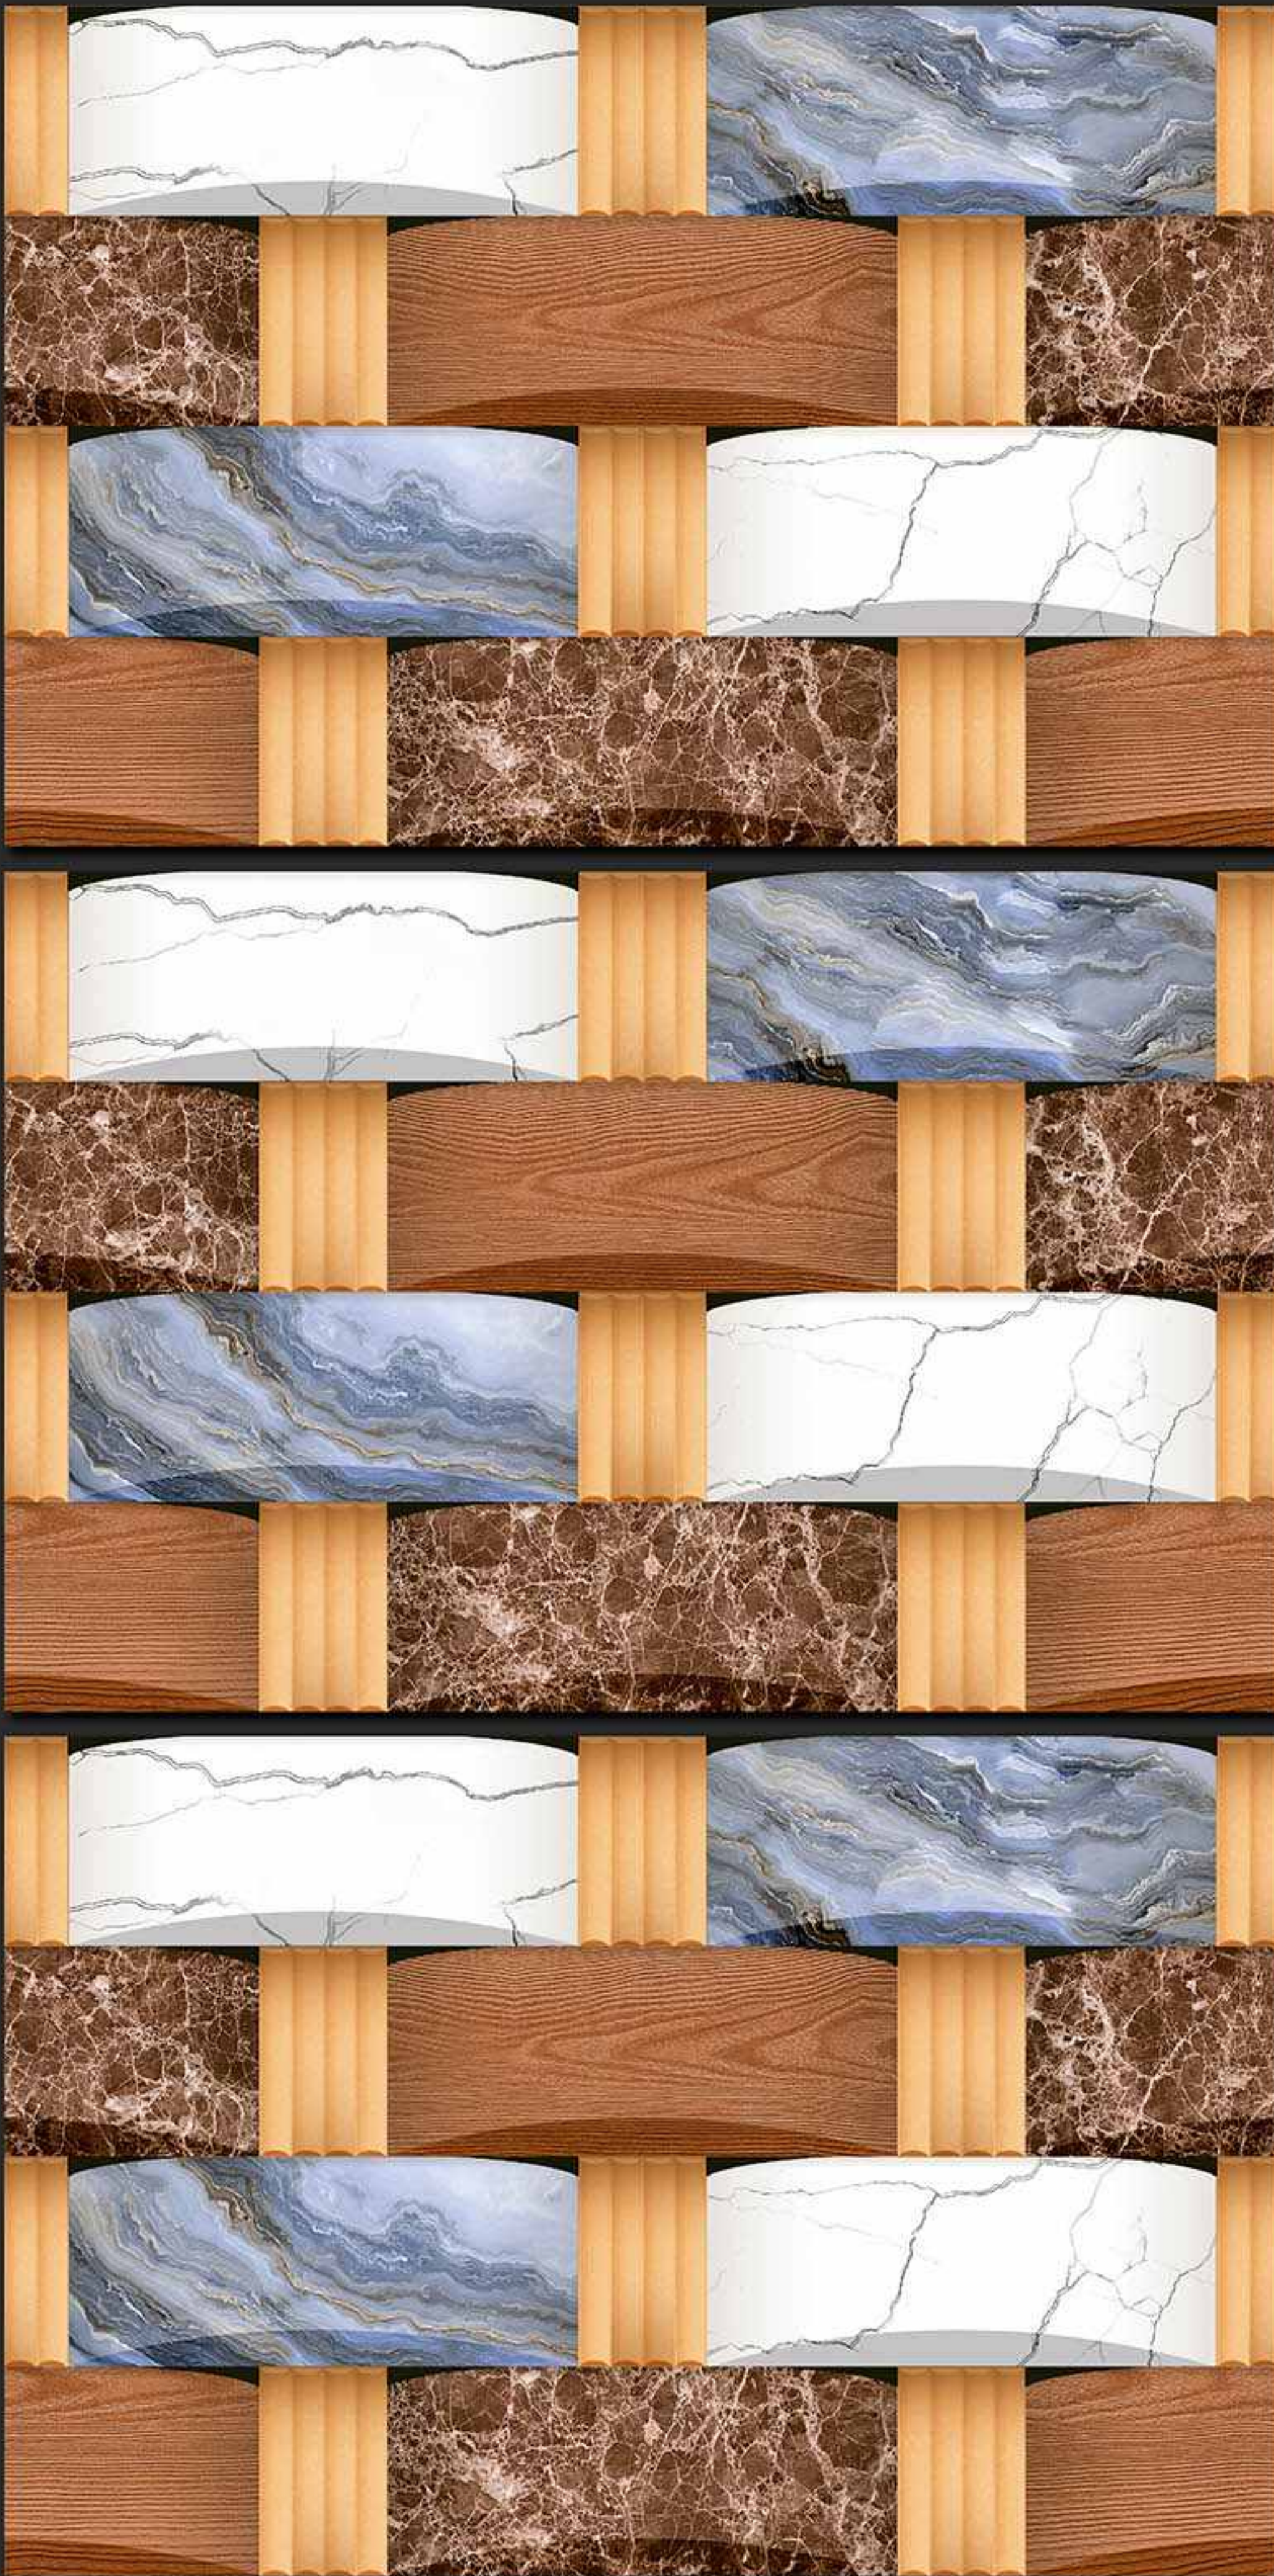

335 [PUNCH]

DIGITAL  
WALL TILES

300x450MM GLOSSY

**VERONICA**  
CERAMIC

336 [PUNCH]

DIGITAL  
WALL TILES

300x450MM GLOSSY

**VERONICA**  
CERAMIC