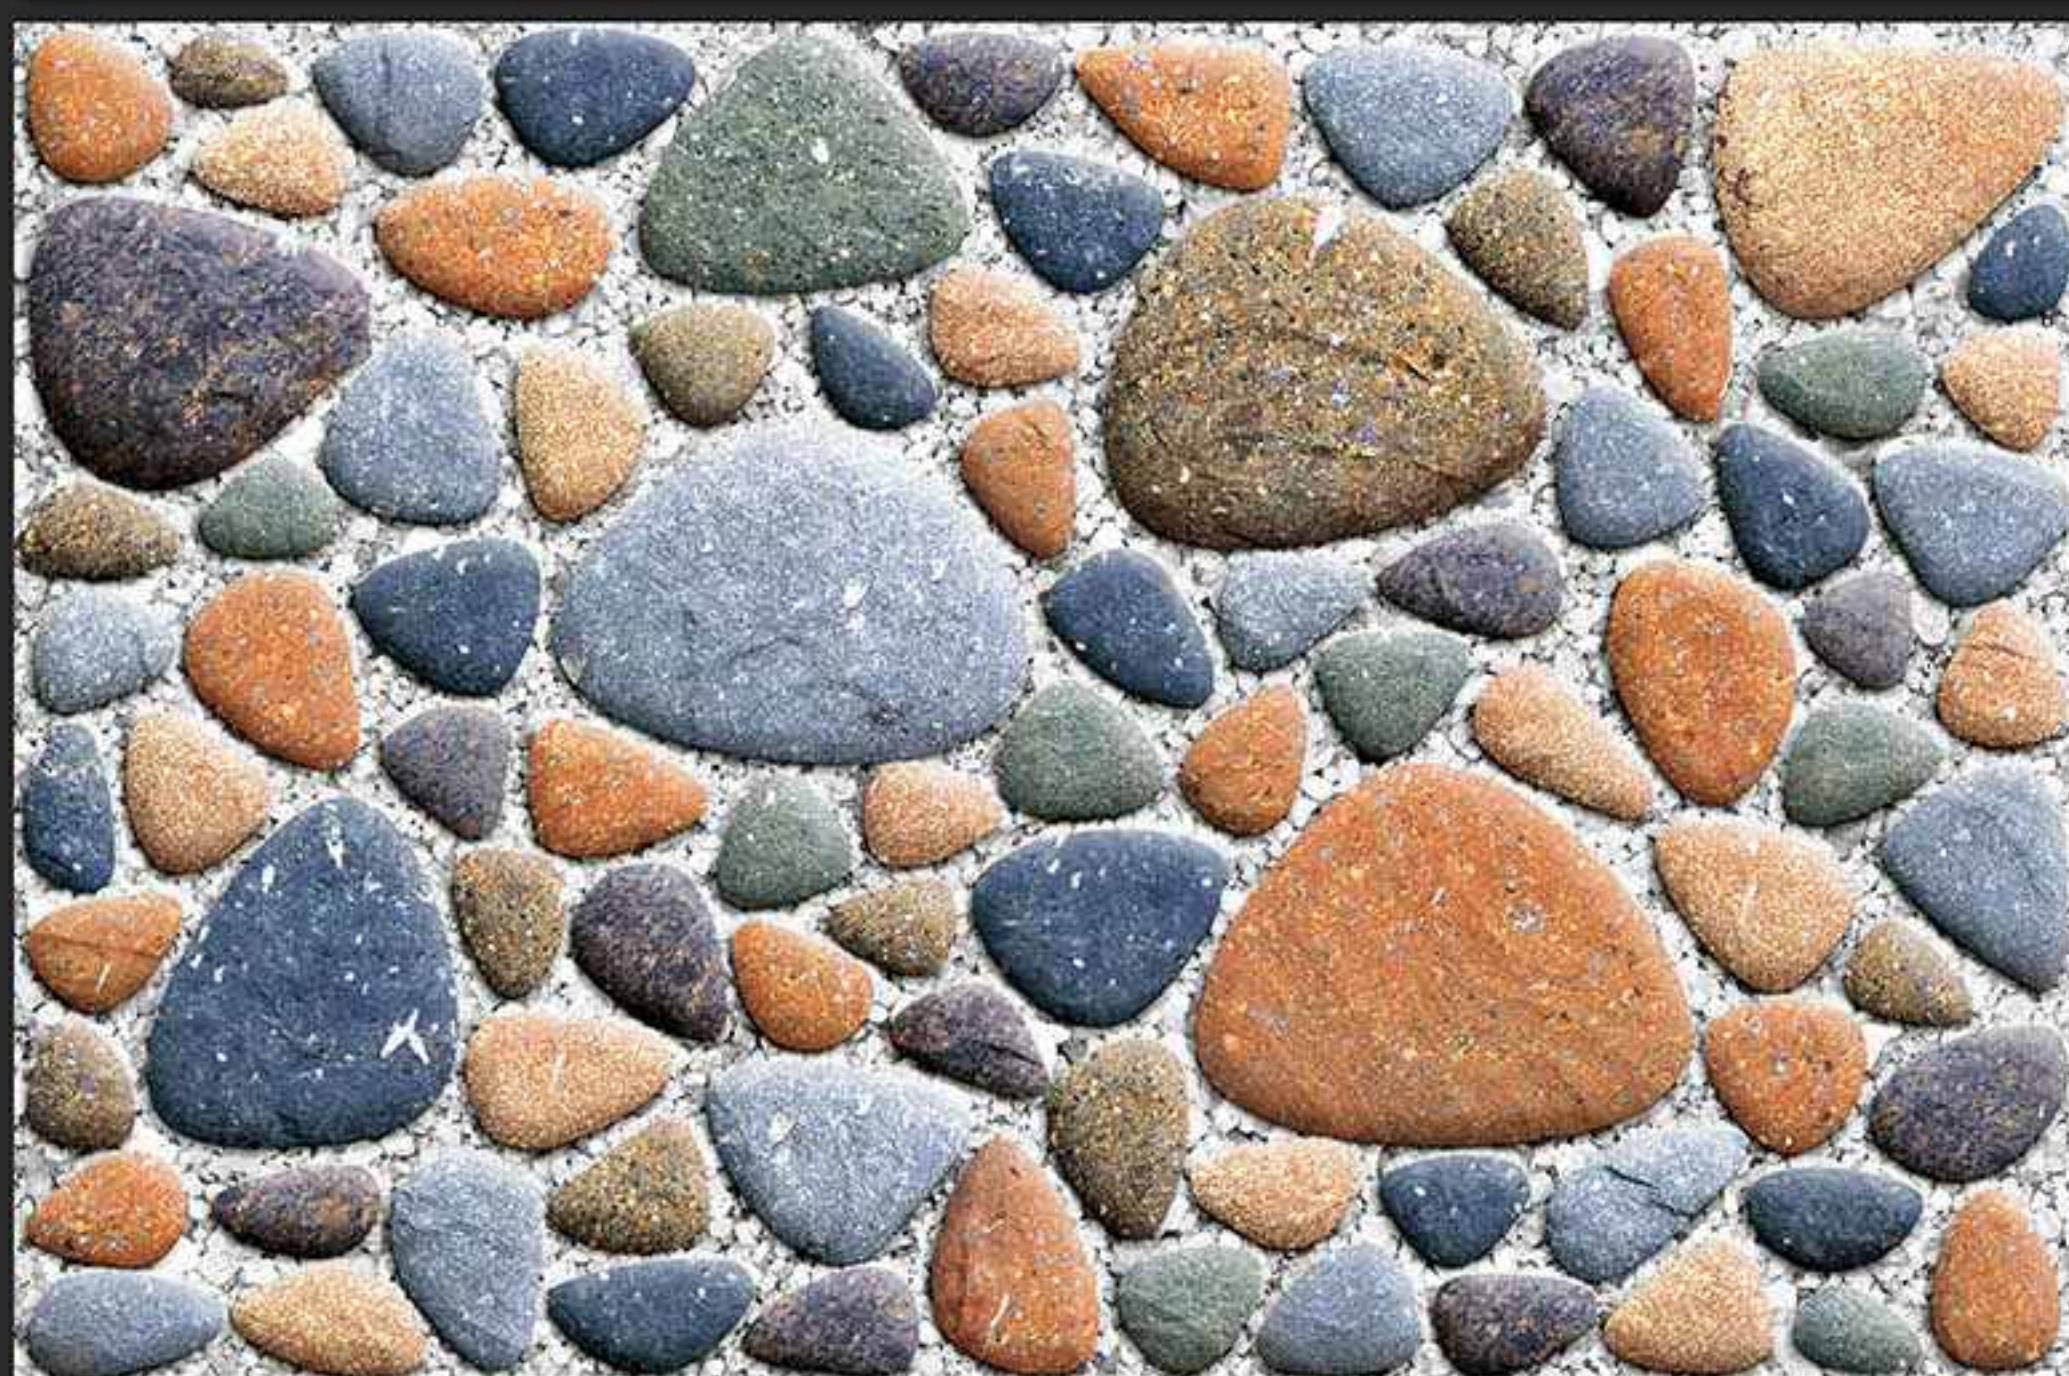

300x450MM GLOSSY

**VERONICA**  
CERAMIC

165 [PUNCH]

DIGITAL  
WALL TILES

300x450MM GLOSSY

**VERONICA**  
CERAMIC

166 [PUNCH]

DIGITAL  
WALL TILES