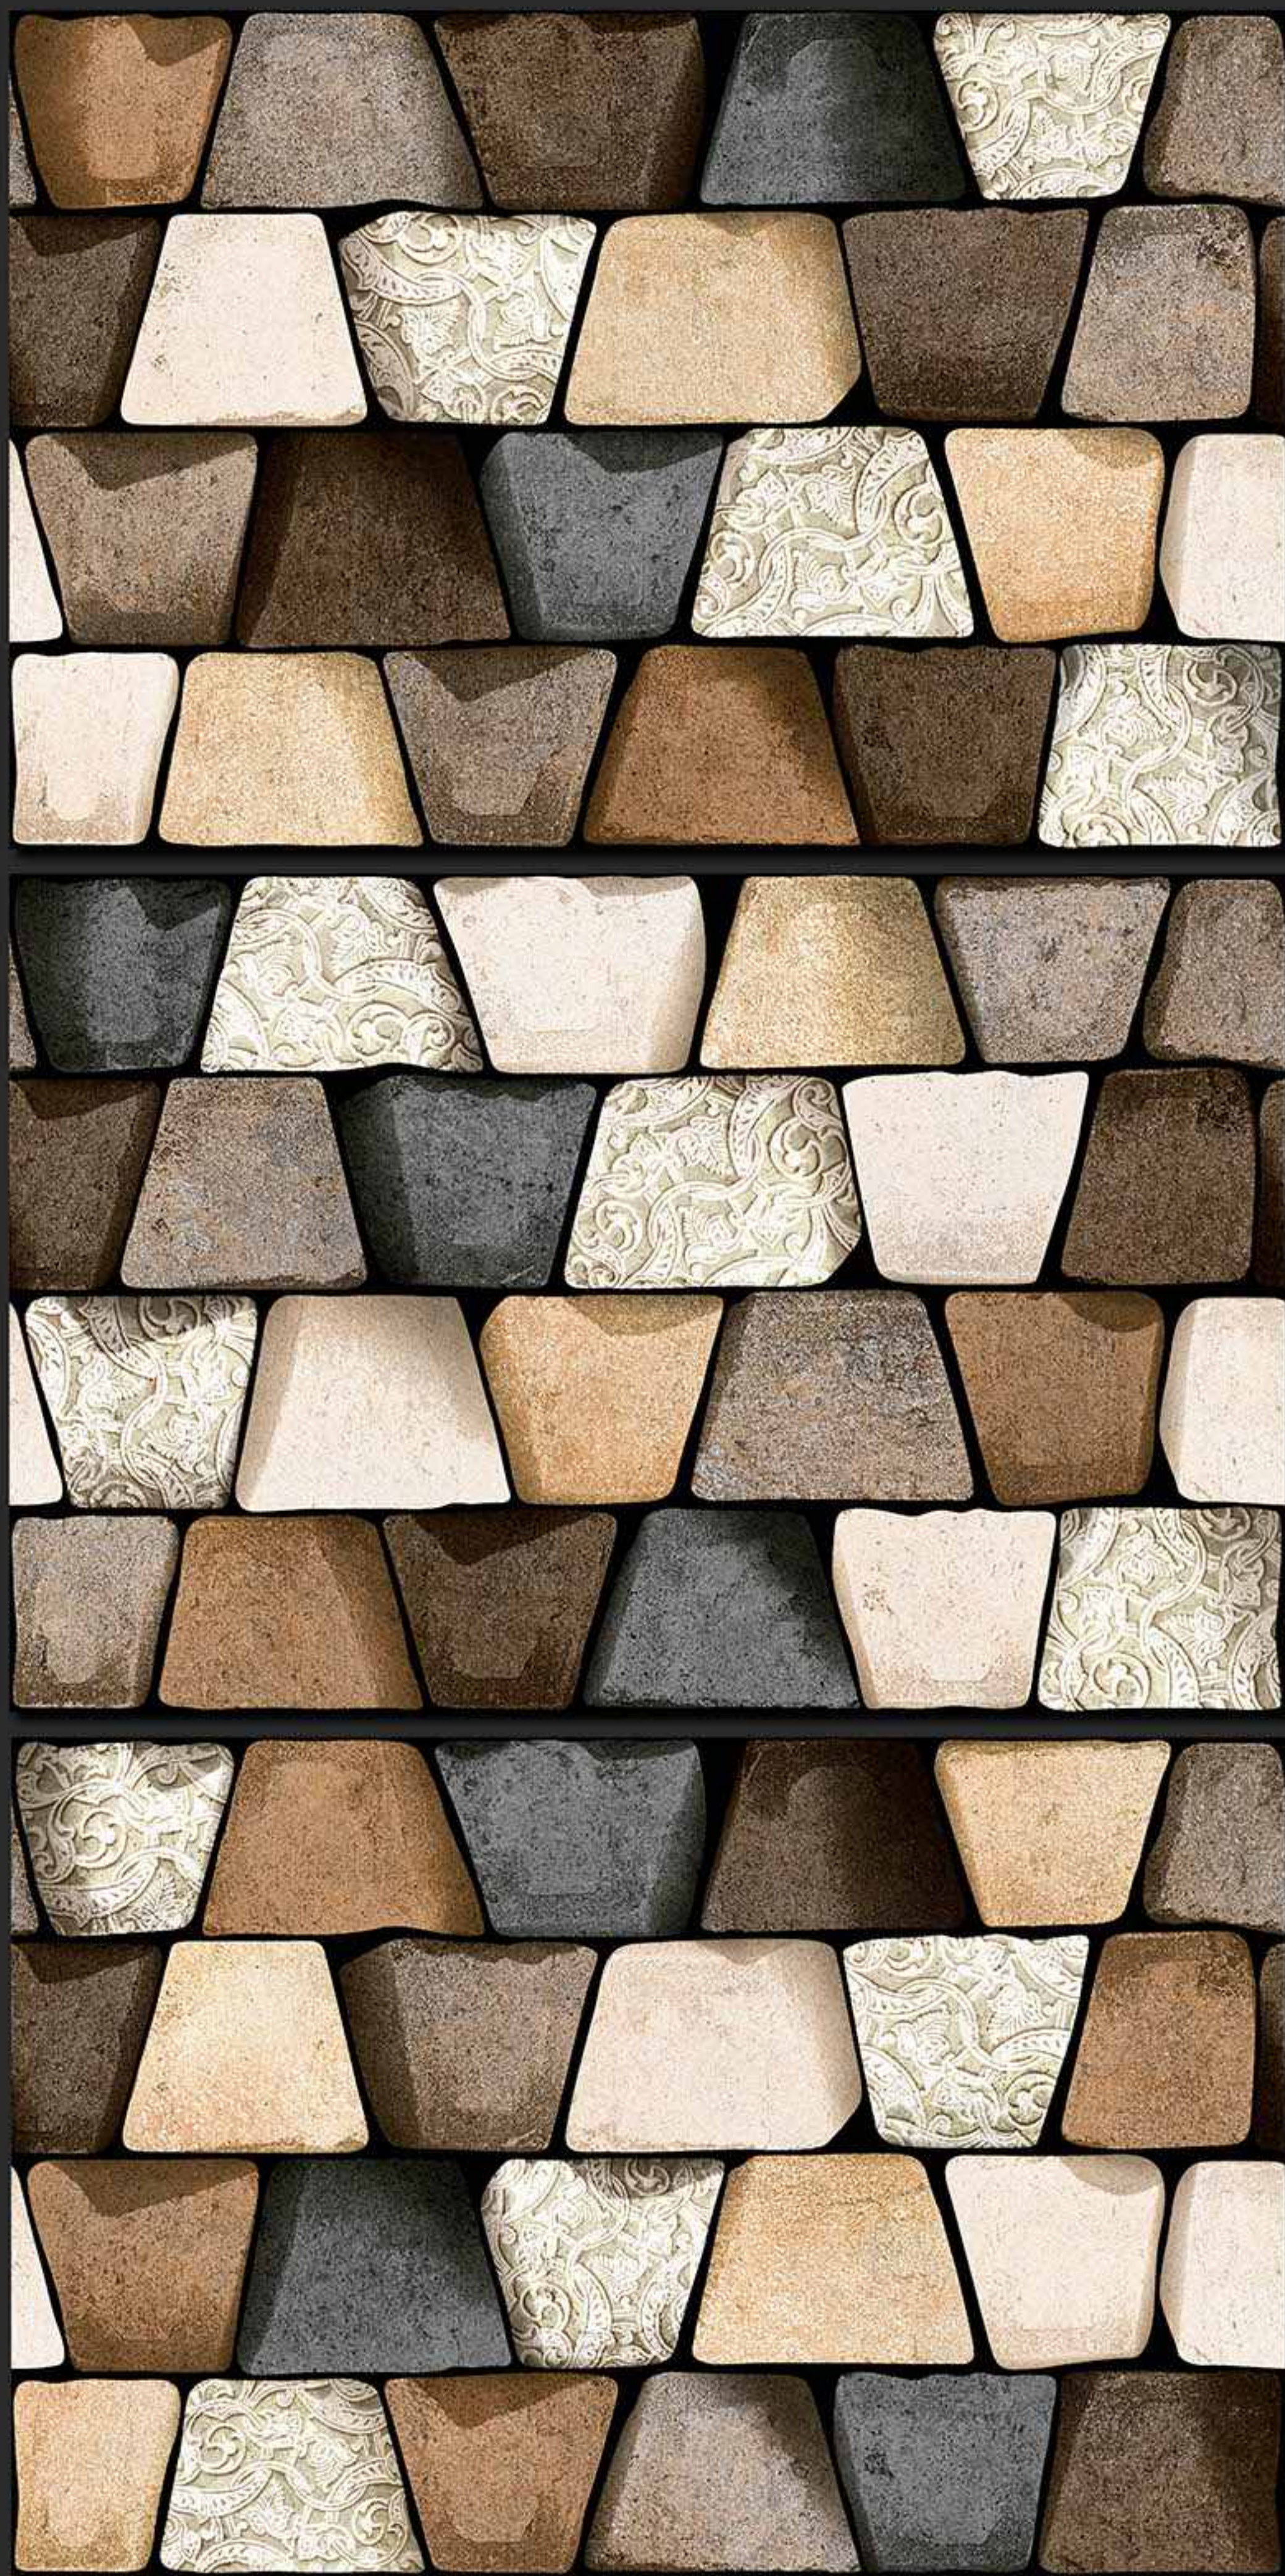

300x450MM GLOSSY

**VERONICA**  
CERAMIC

**117** [PUNCH]

DIGITAL  
WALL TILES

300x450MM GLOSSY

**VERONICA**  
CERAMIC

118 [PUNCH]

RANDOM