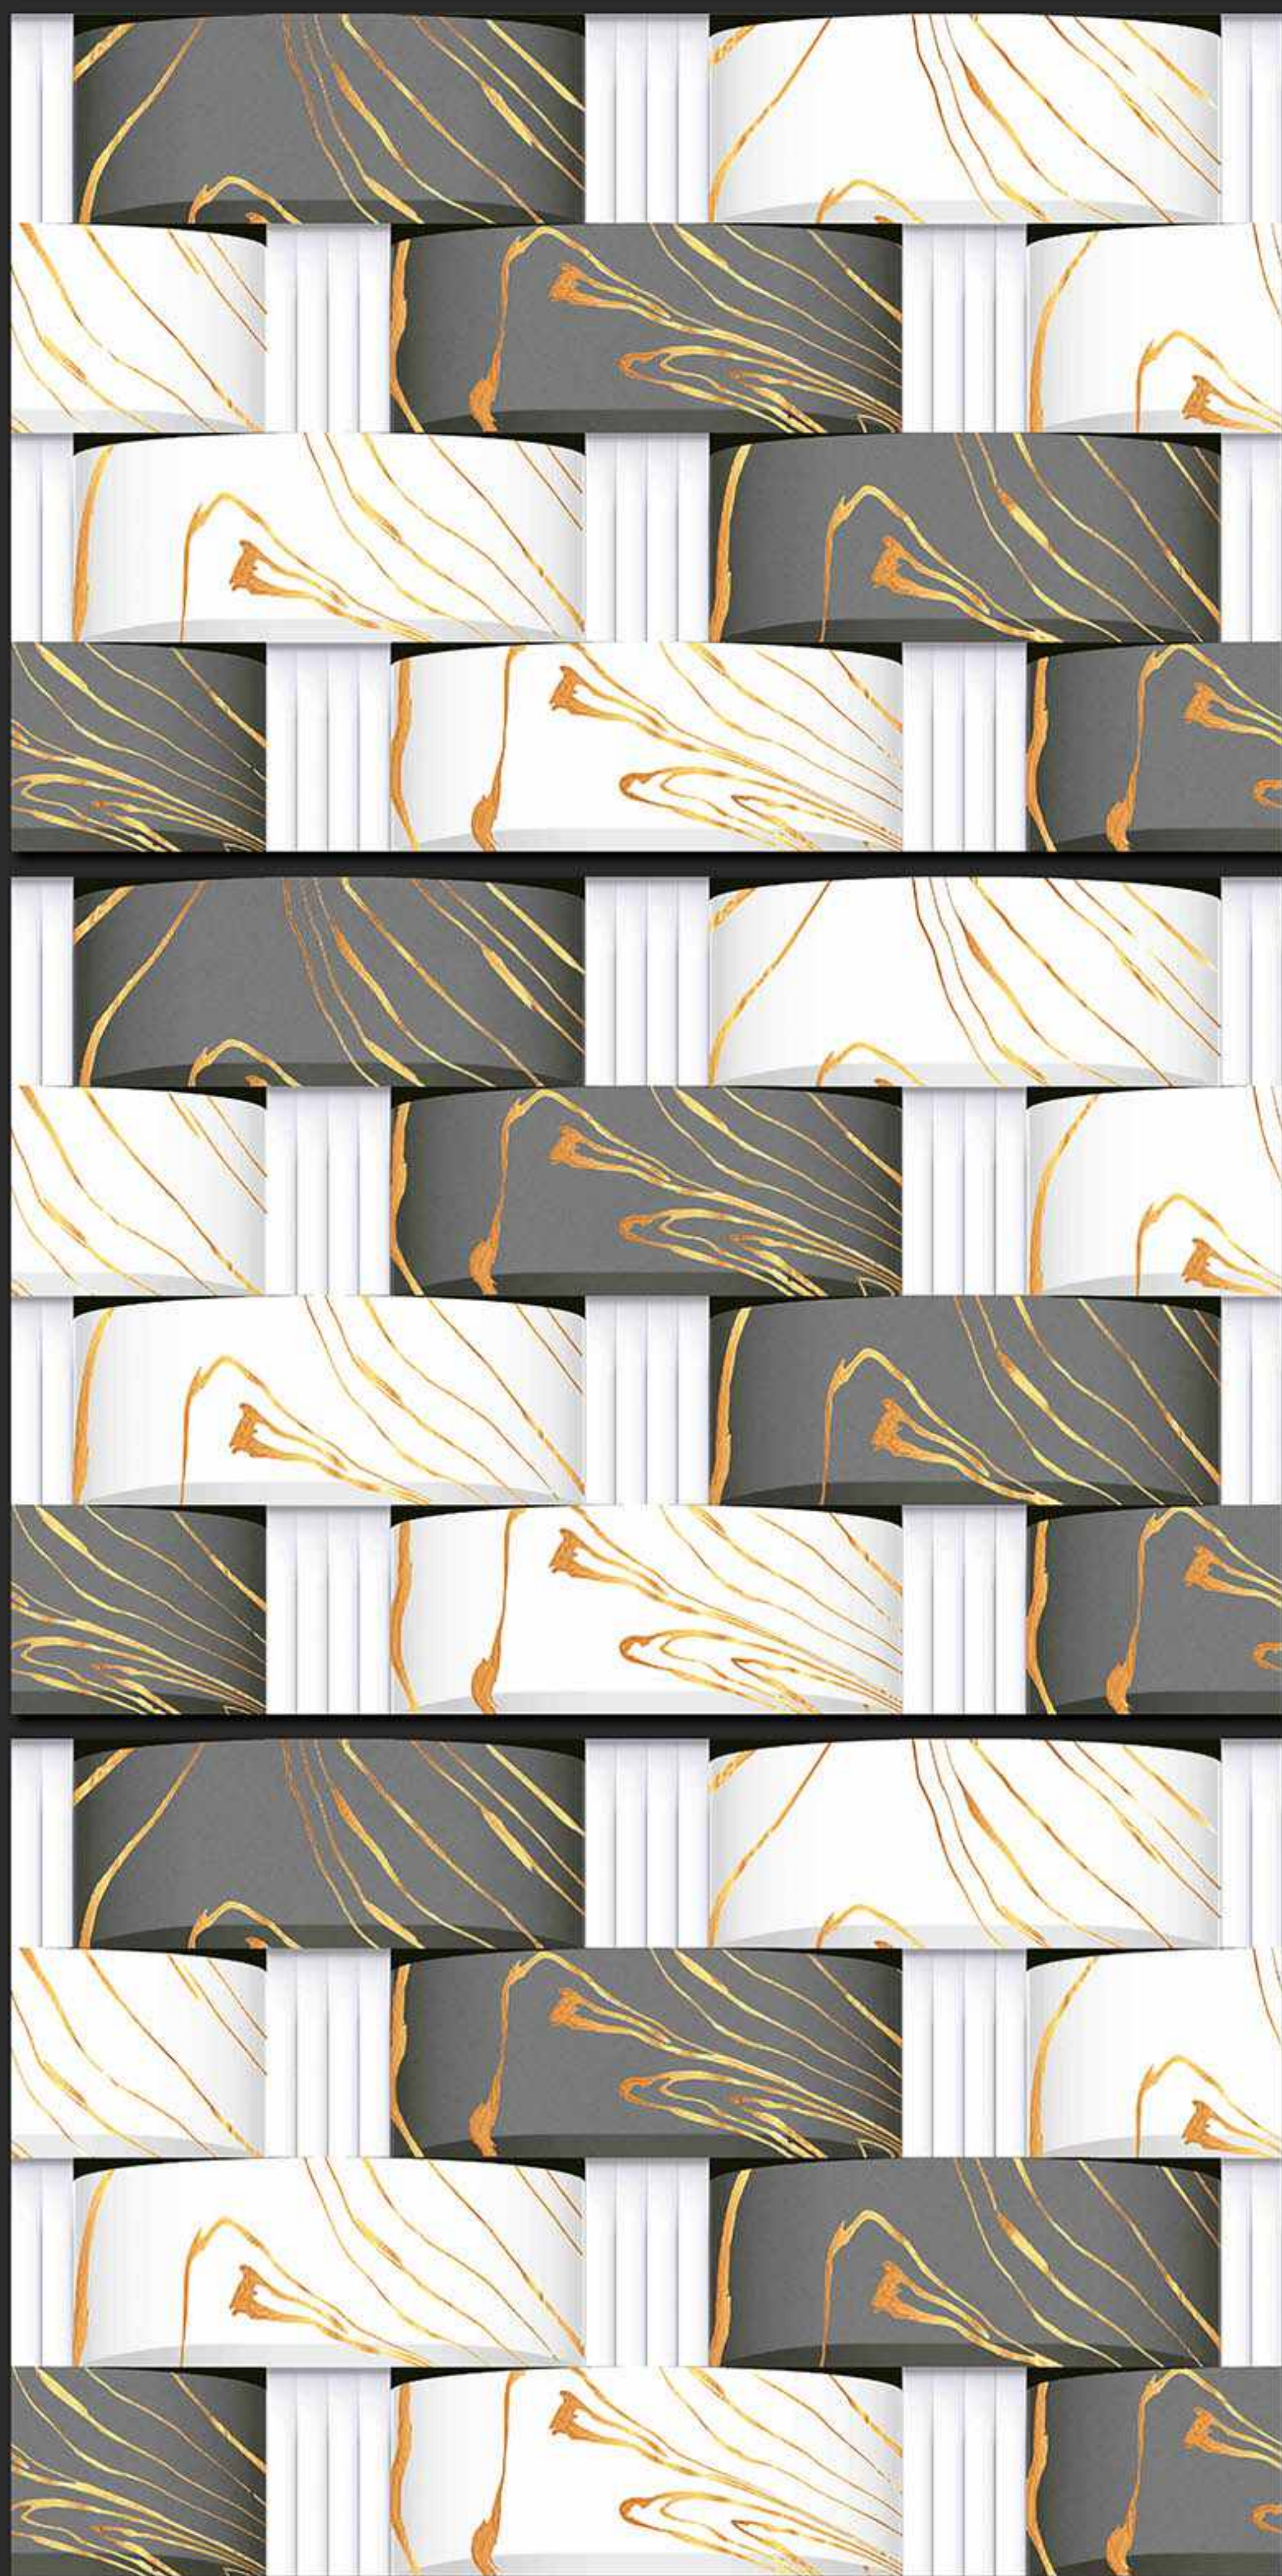

**318** [PUNCH]

DIGITAL  
WALL TILES

300x450MM GLOSSY

**VERONICA**  
CERAMIC

319 [PUNCH]

DIGITAL  
WALL TILES

300x450MM GLOSSY

**VERONICA**  
CERAMIC