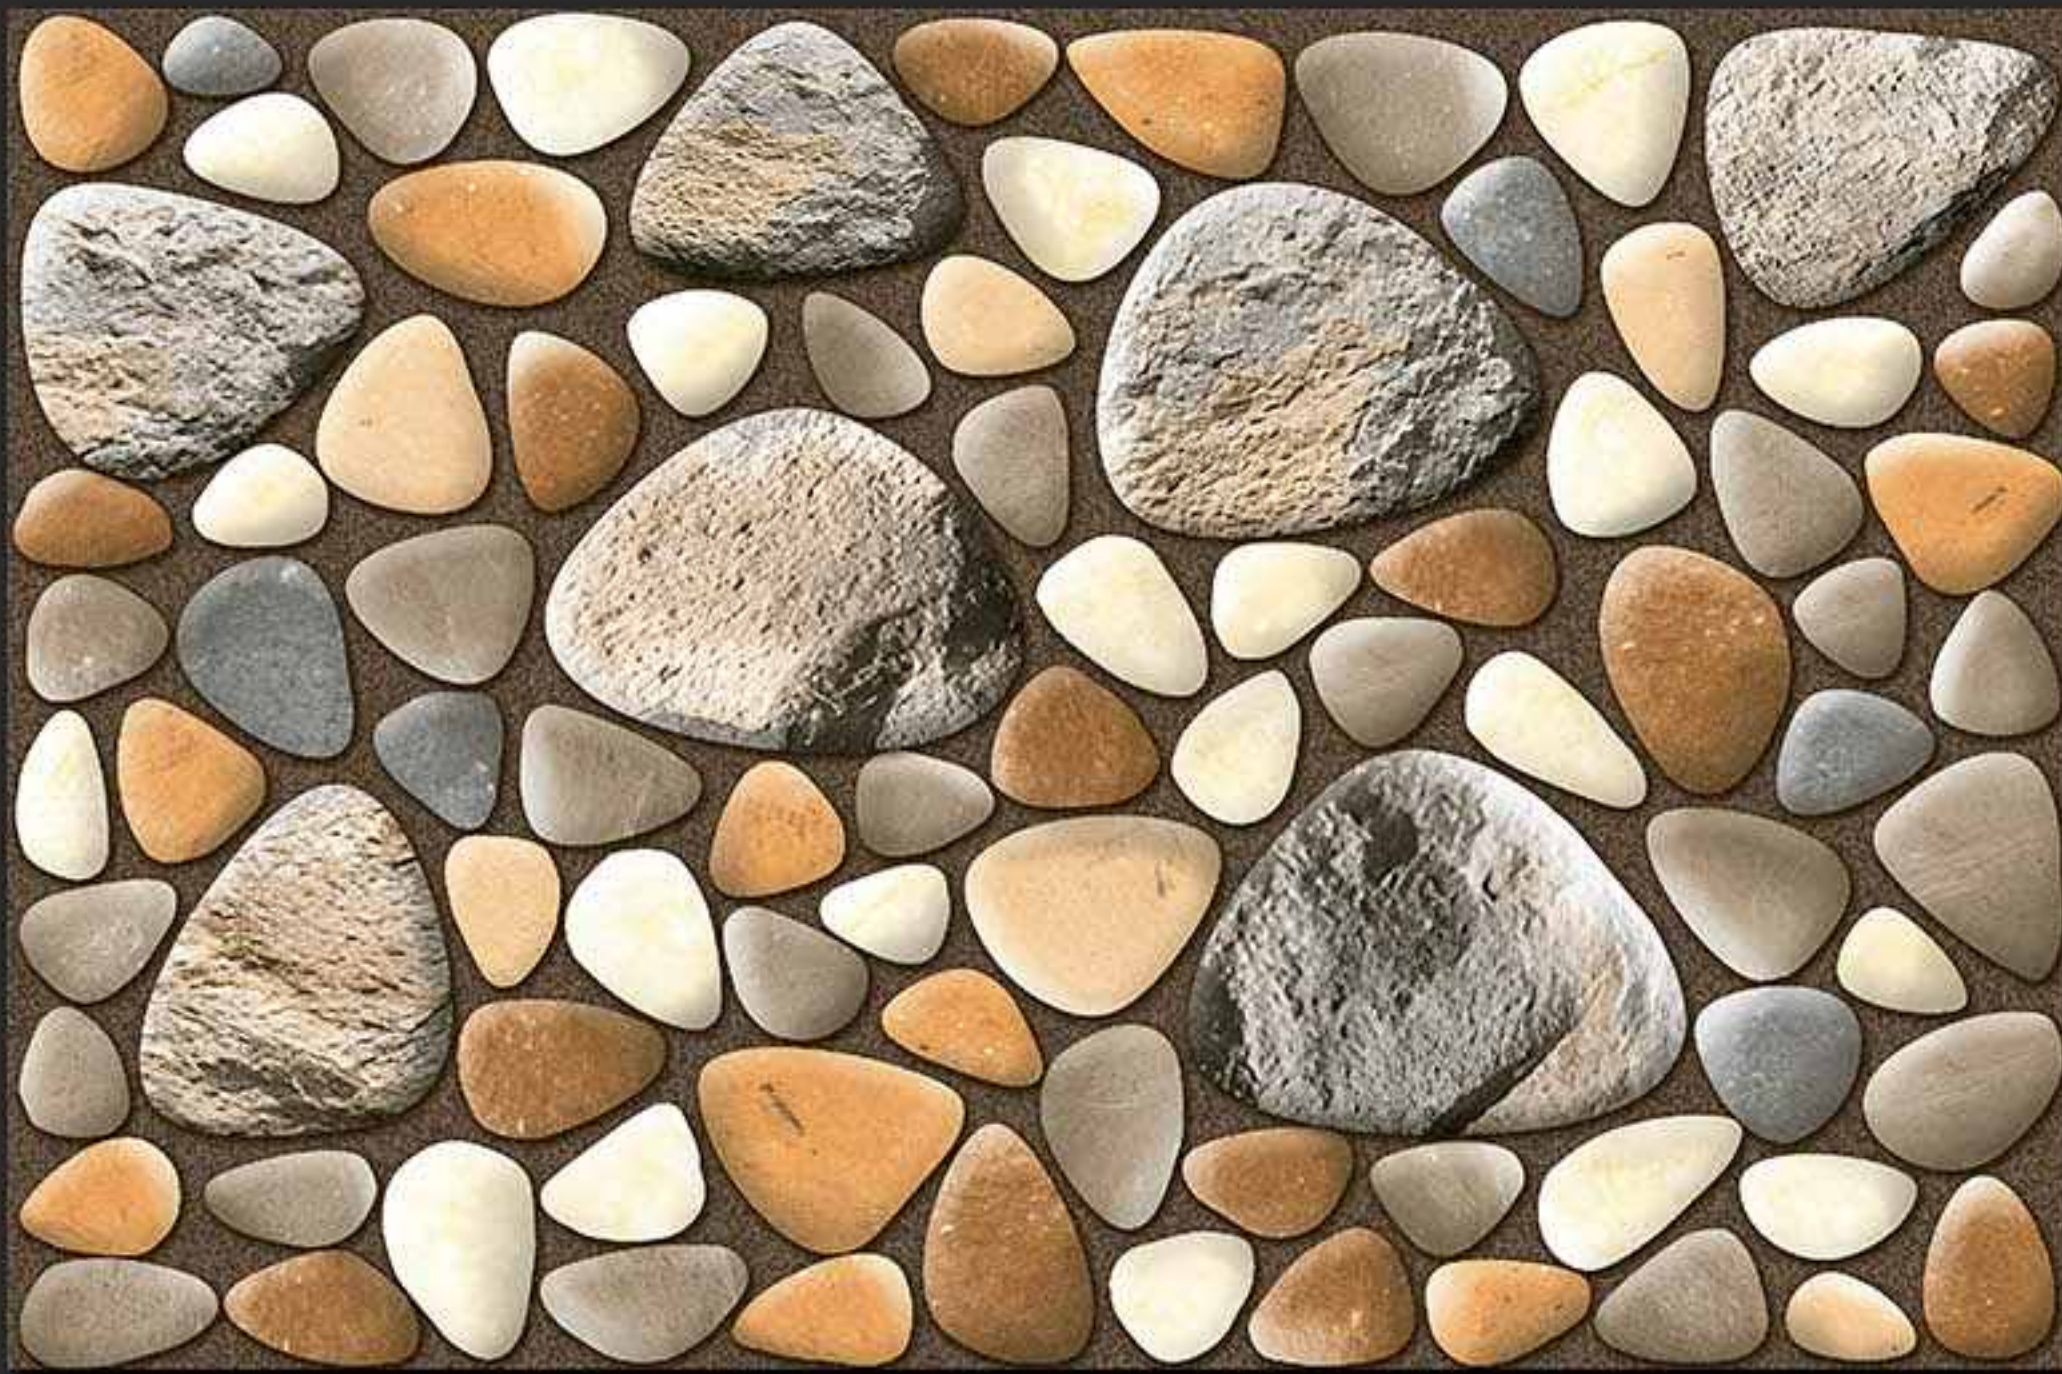

DIGITAL
WALL TILES

300x450MM GLOSSY

VERONICA
CERAMIC

296 [PUNCH]