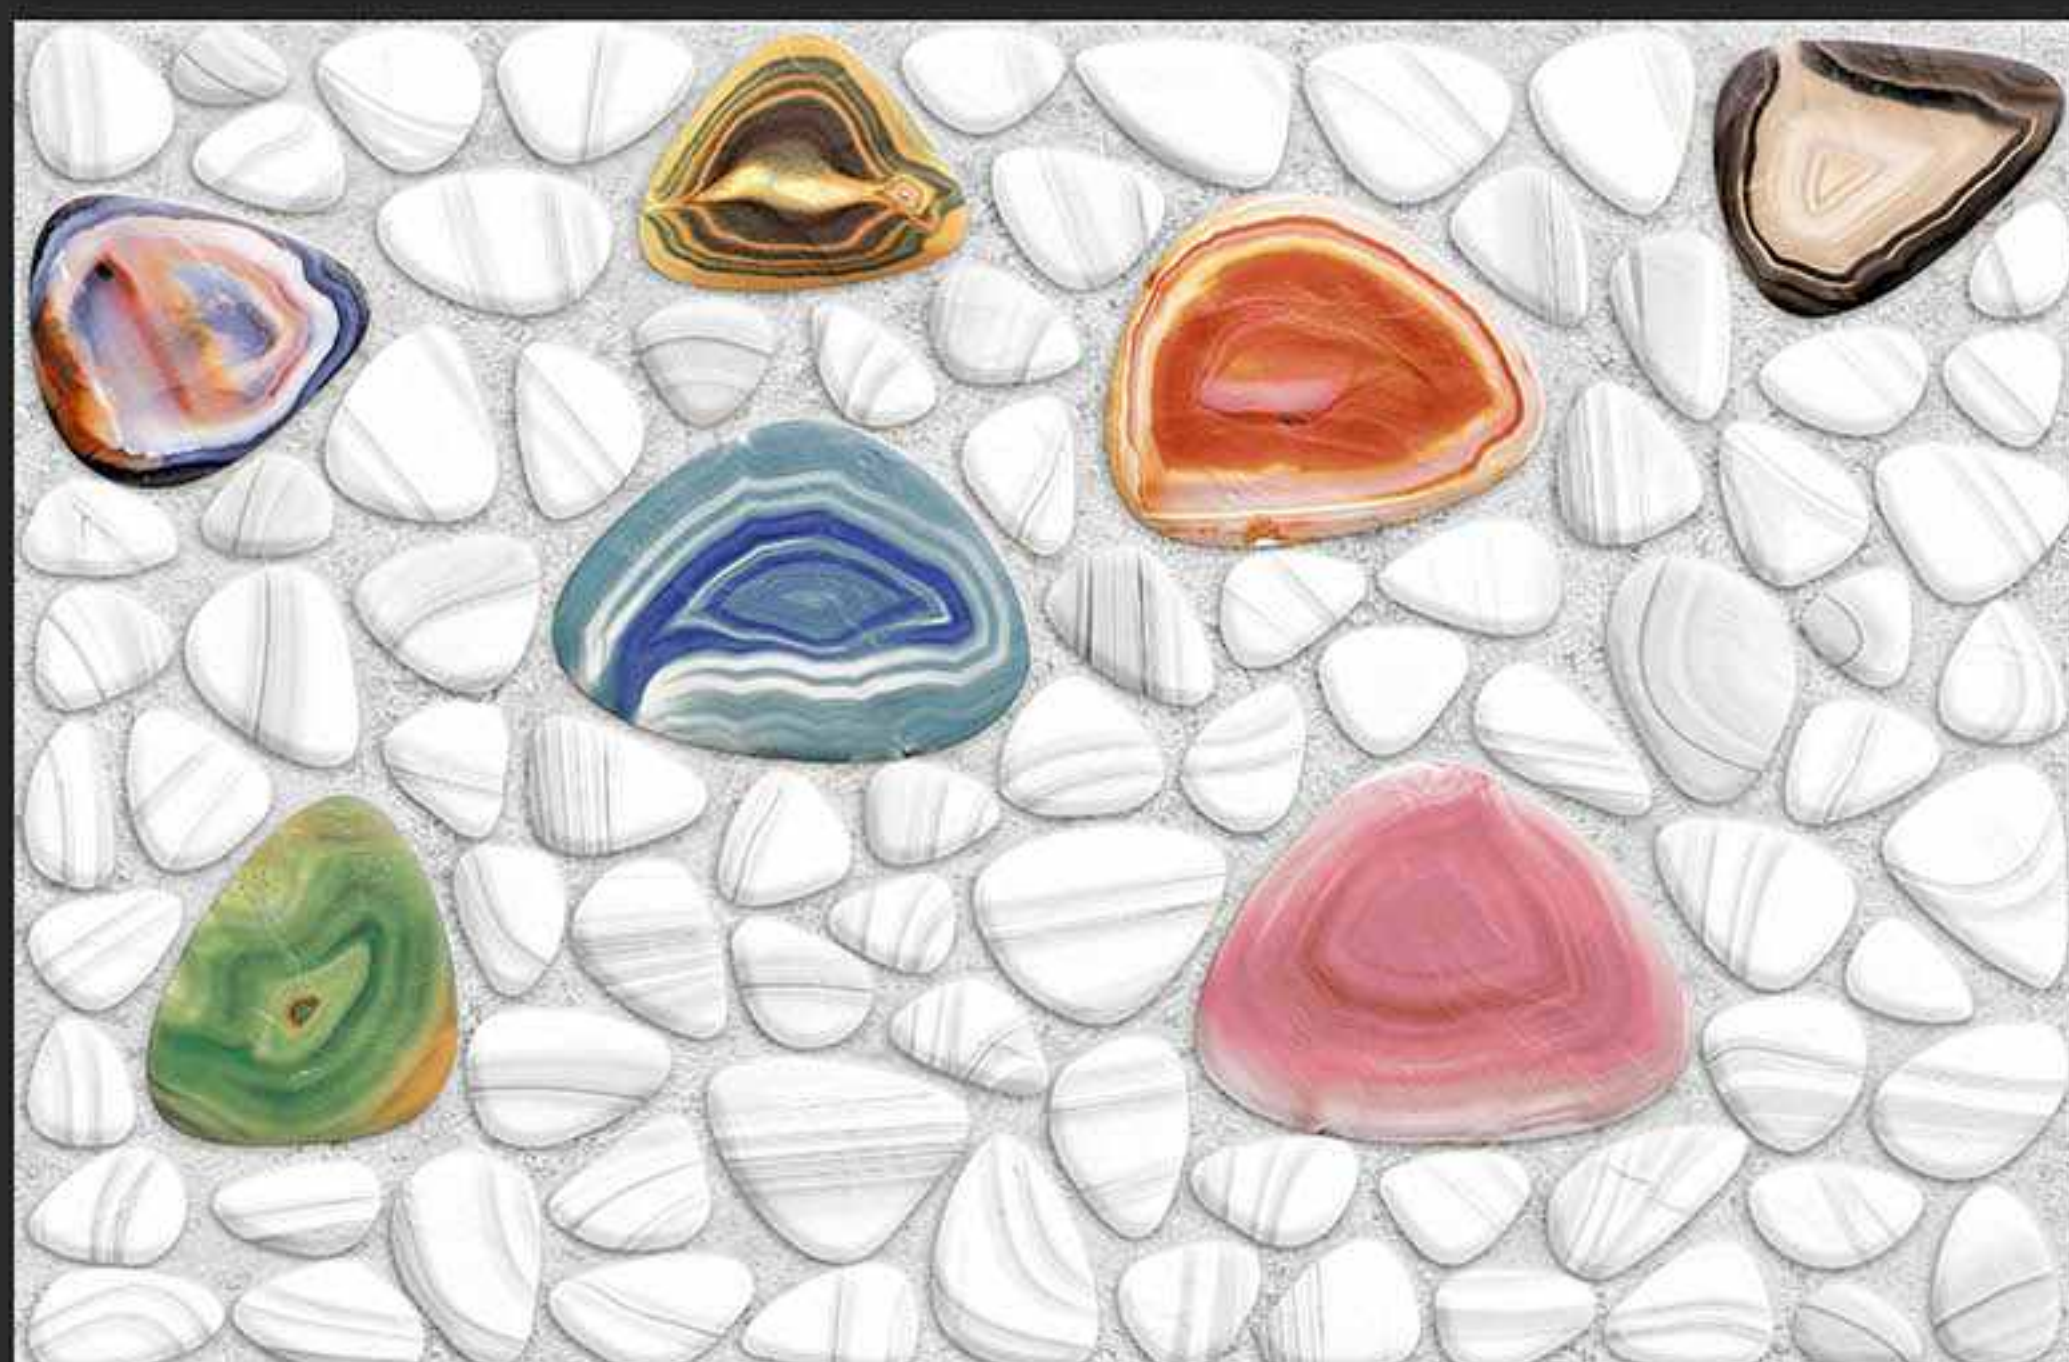

300x450MM GLOSSY

**VERONICA**  
CERAMIC

167 [PUNCH]

DIGITAL  
WALL TILES

300x450MM GLOSSY

**VERONICA**  
CERAMIC

168 [PUNCH]

DIGITAL  
WALL TILES