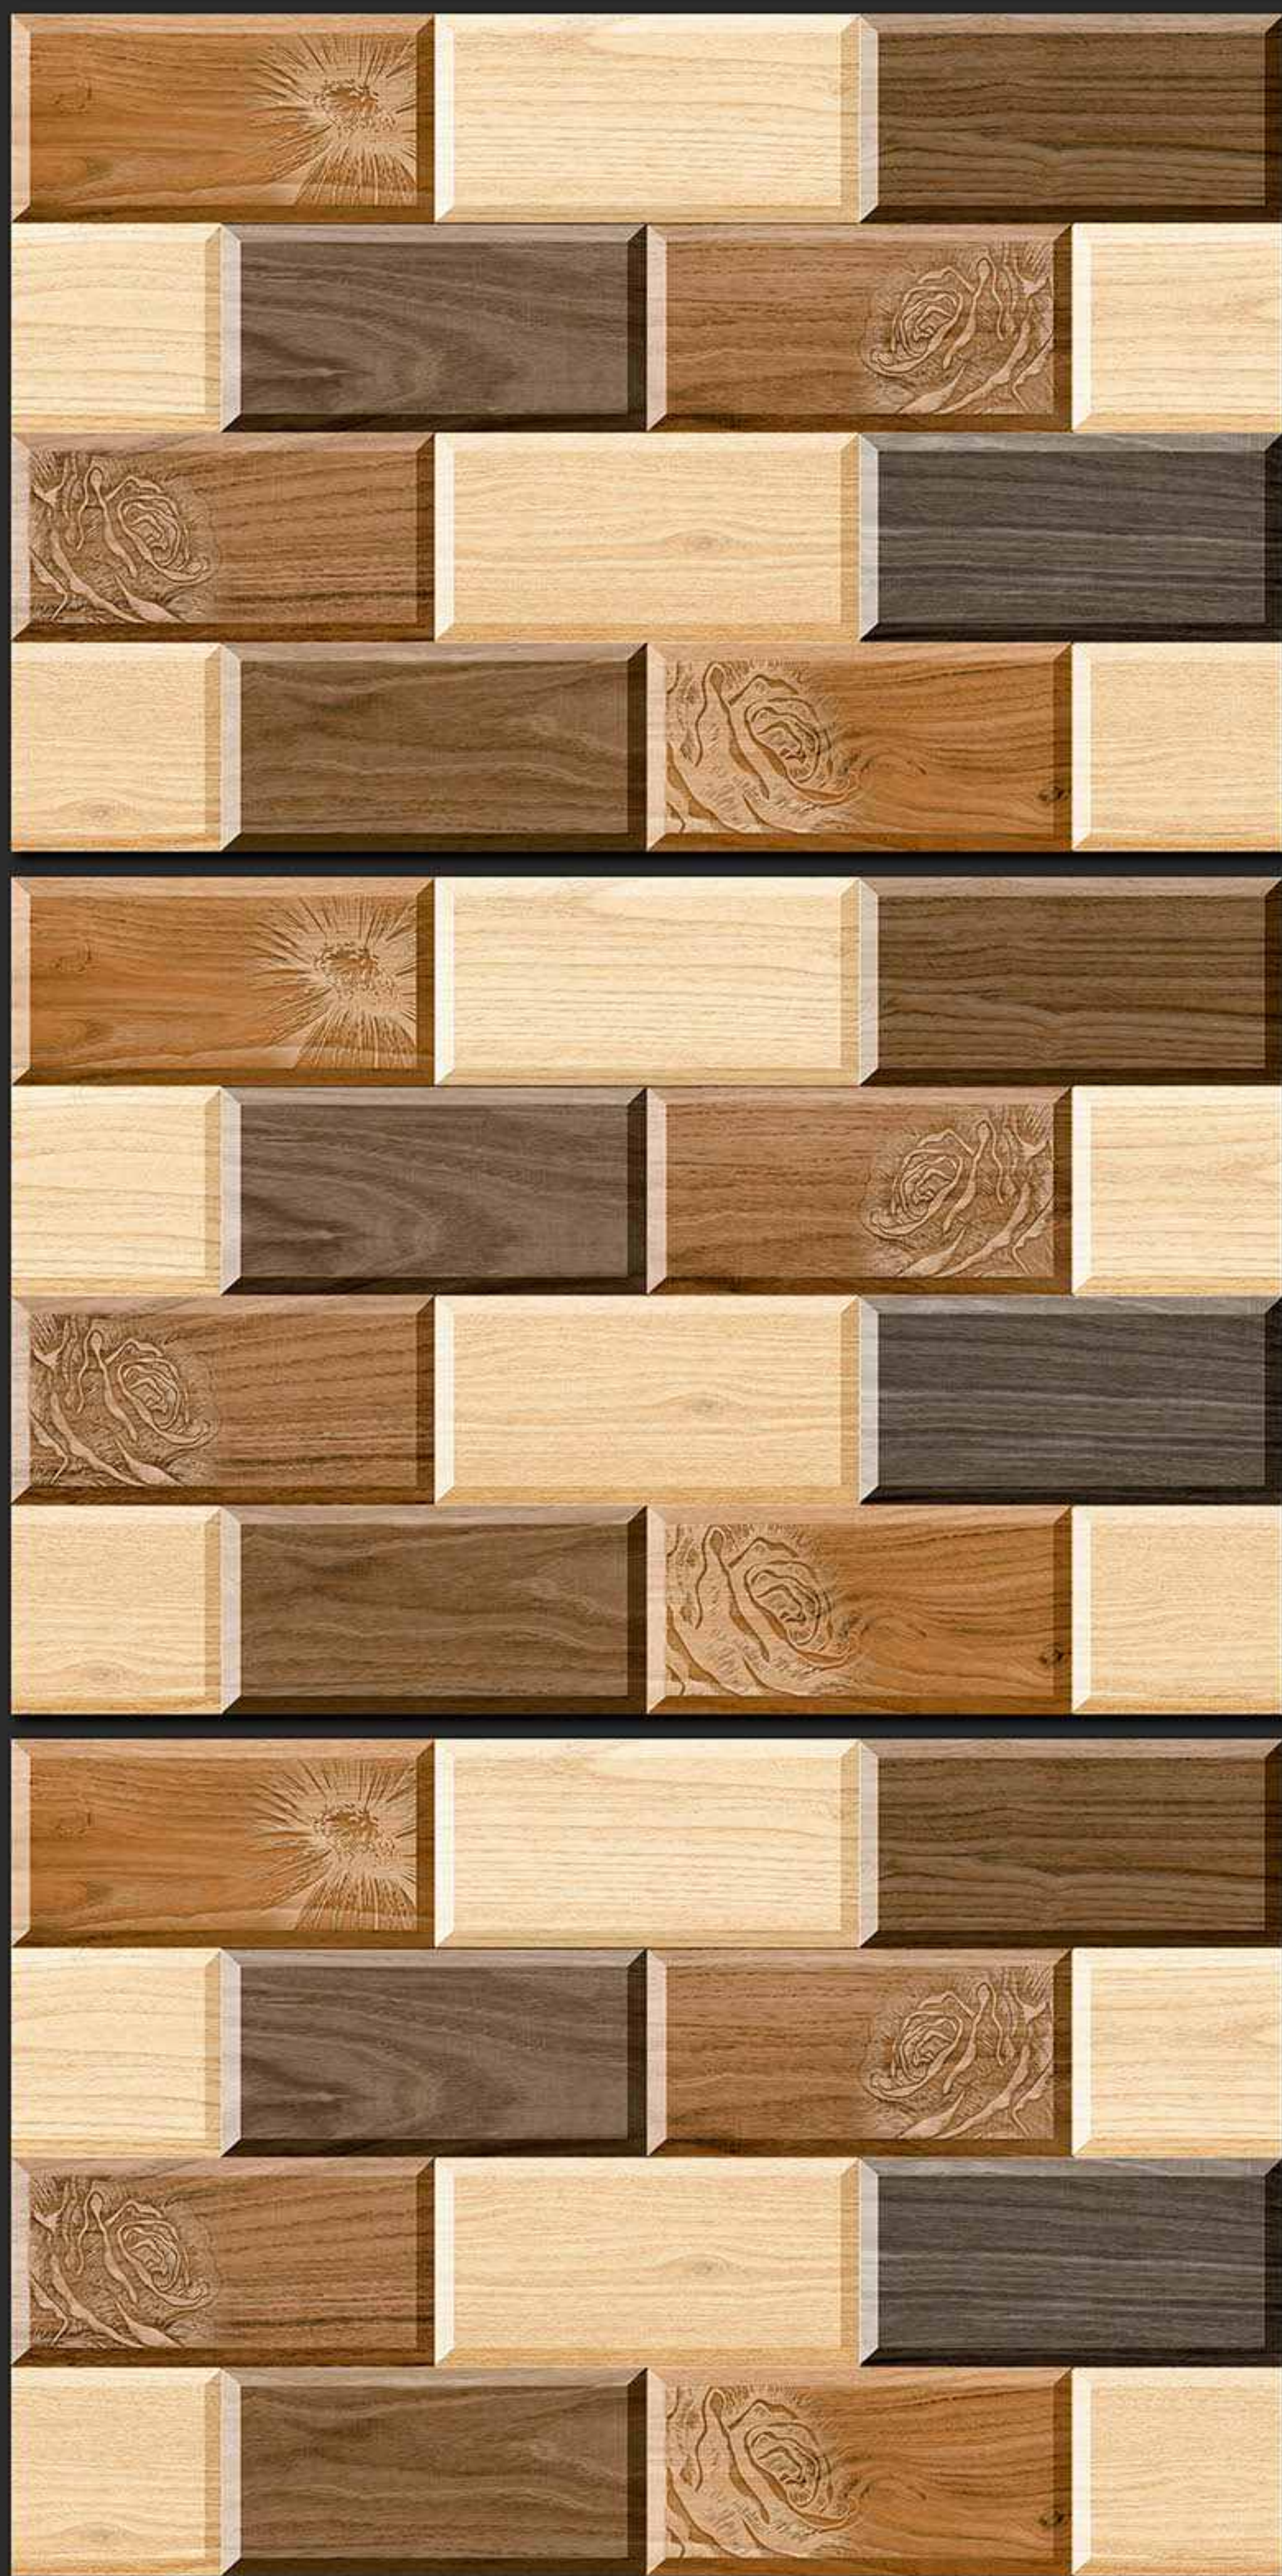

**VERONICA**  
CERAMIC

225 [PUNCH]

DIGITAL  
WALL TILES

300x450MM GLOSSY

**VERONICA**  
CERAMIC

232 [PUNCH]

DIGITAL  
WALL TILES

300x450MM GLOSSY