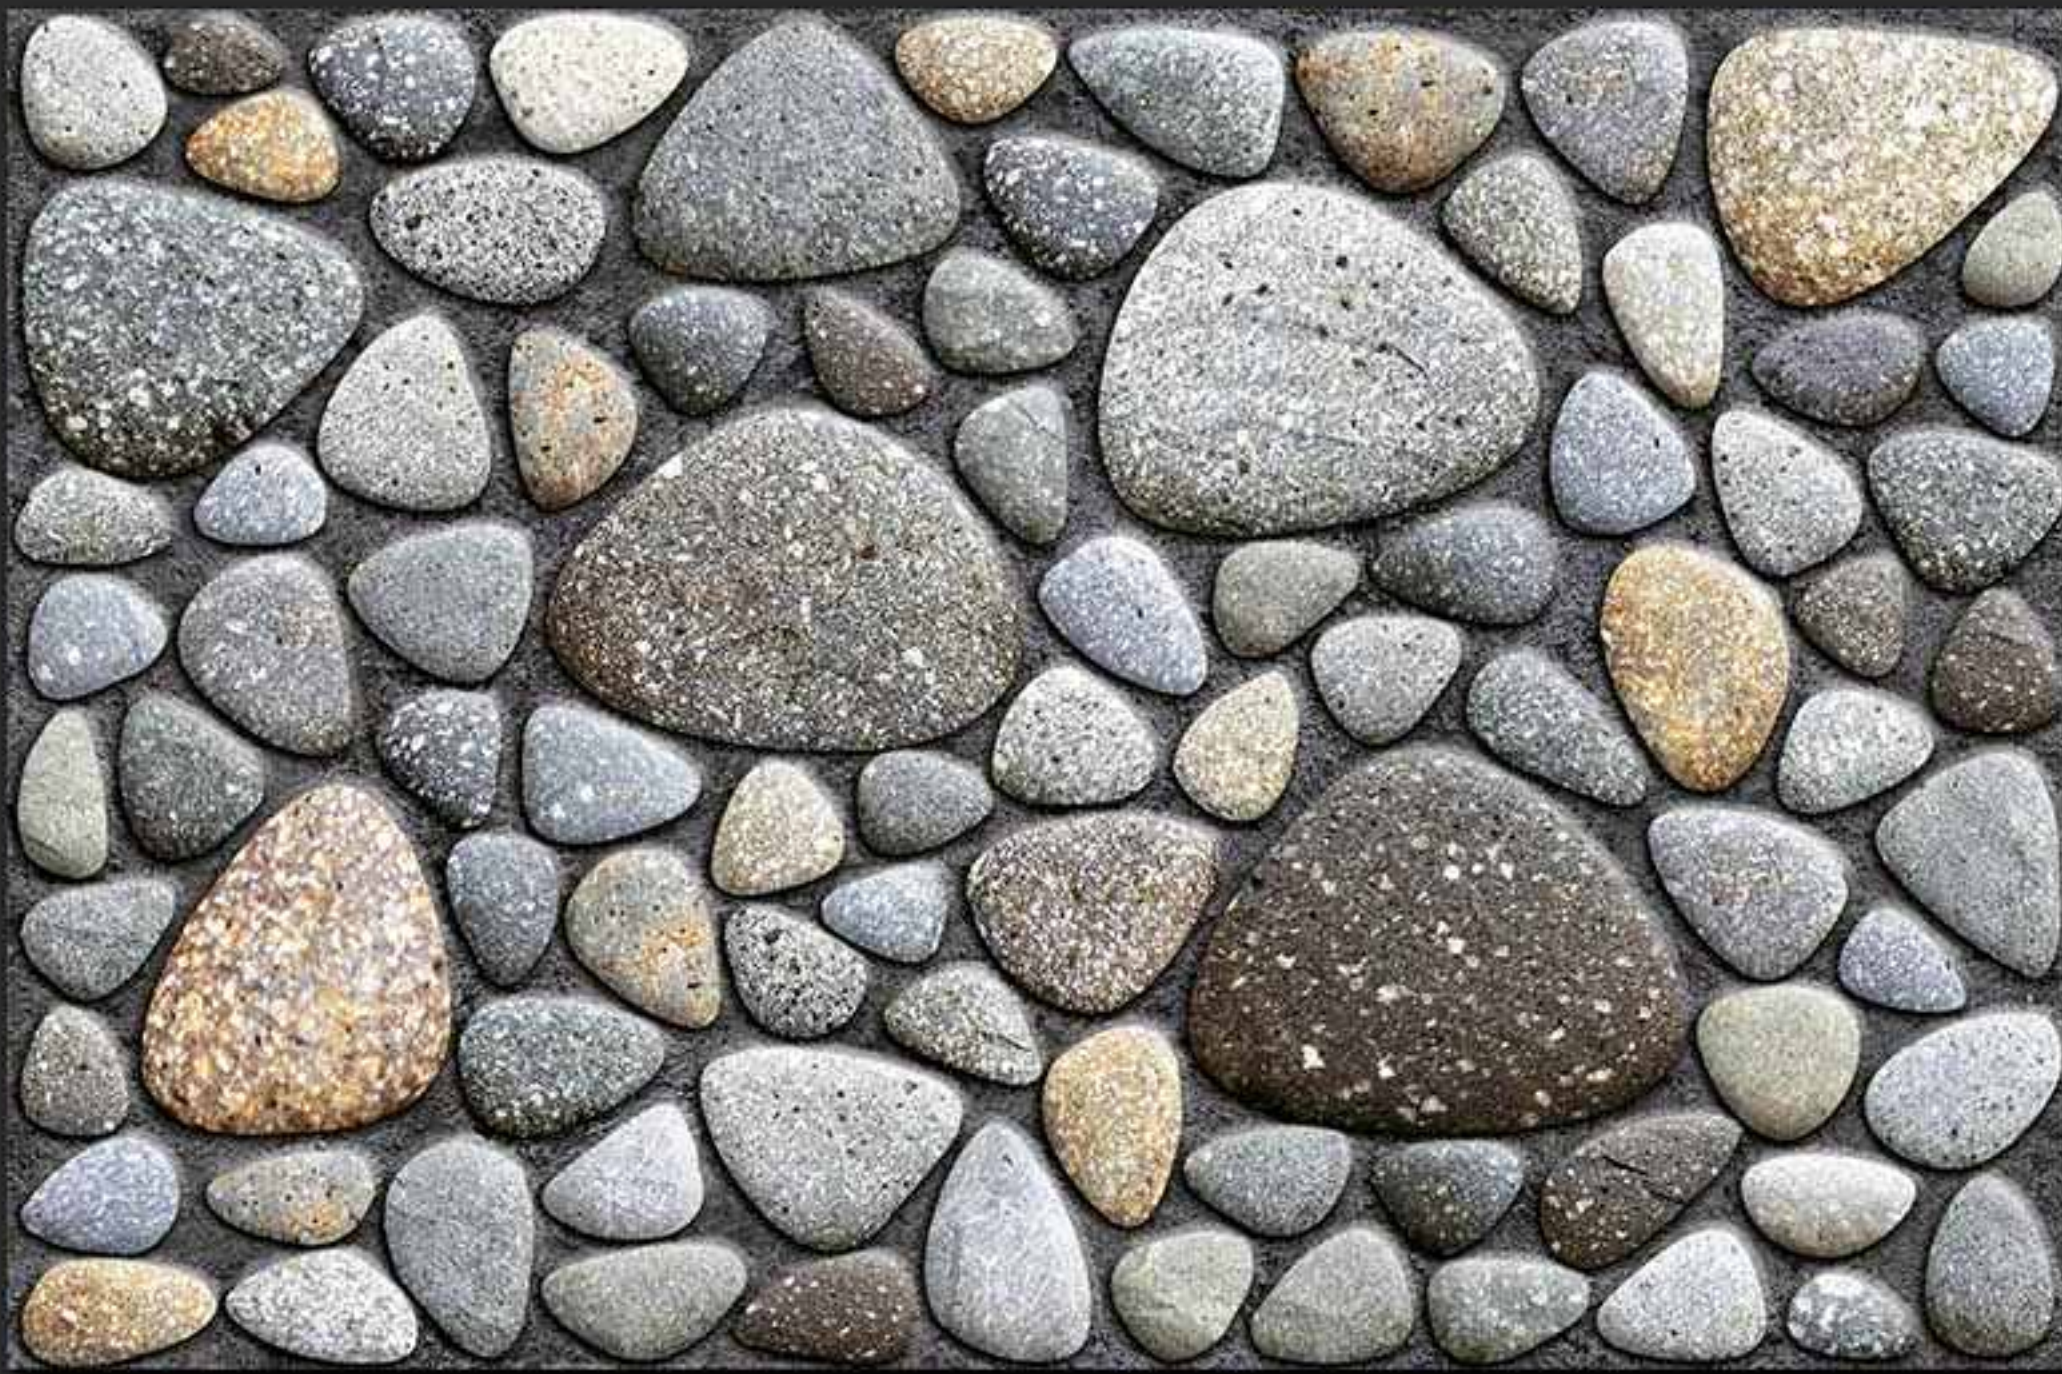

DIGITAL
WALL TILES

300x450MM GLOSSY

VERONICA
CERAMIC

167 [PUNCH]