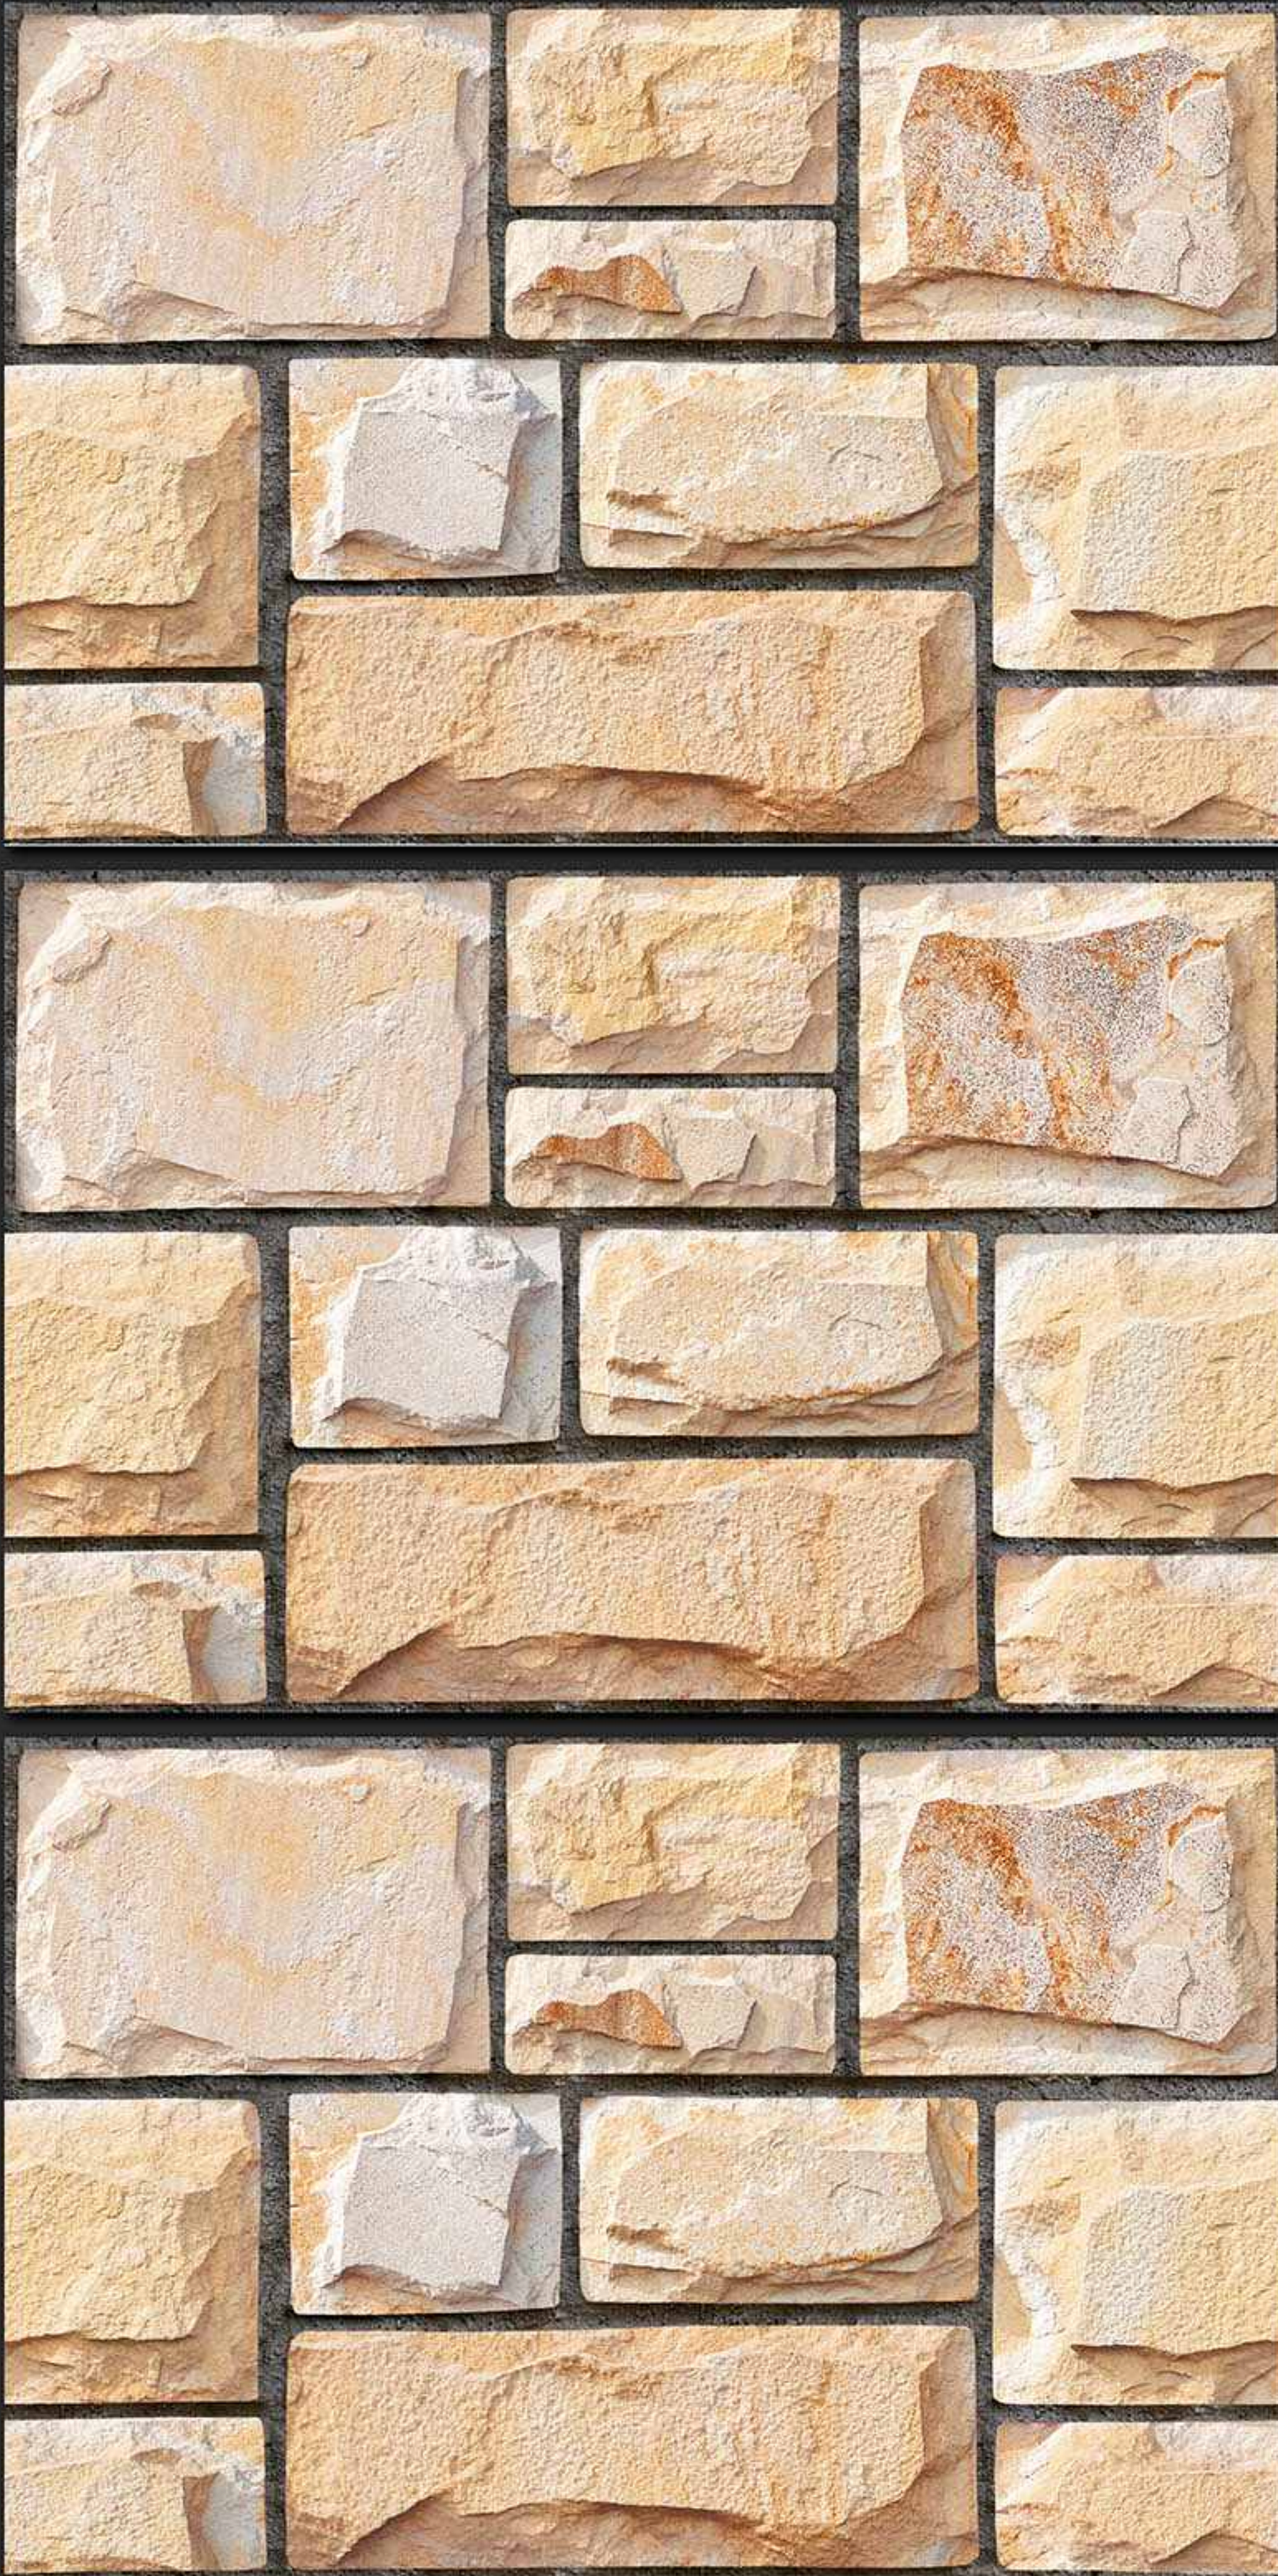

DIGITAL
WALL TILES

300x450MM GLOSSY

VERONICA
CERAMIC

135 [PUNCH]