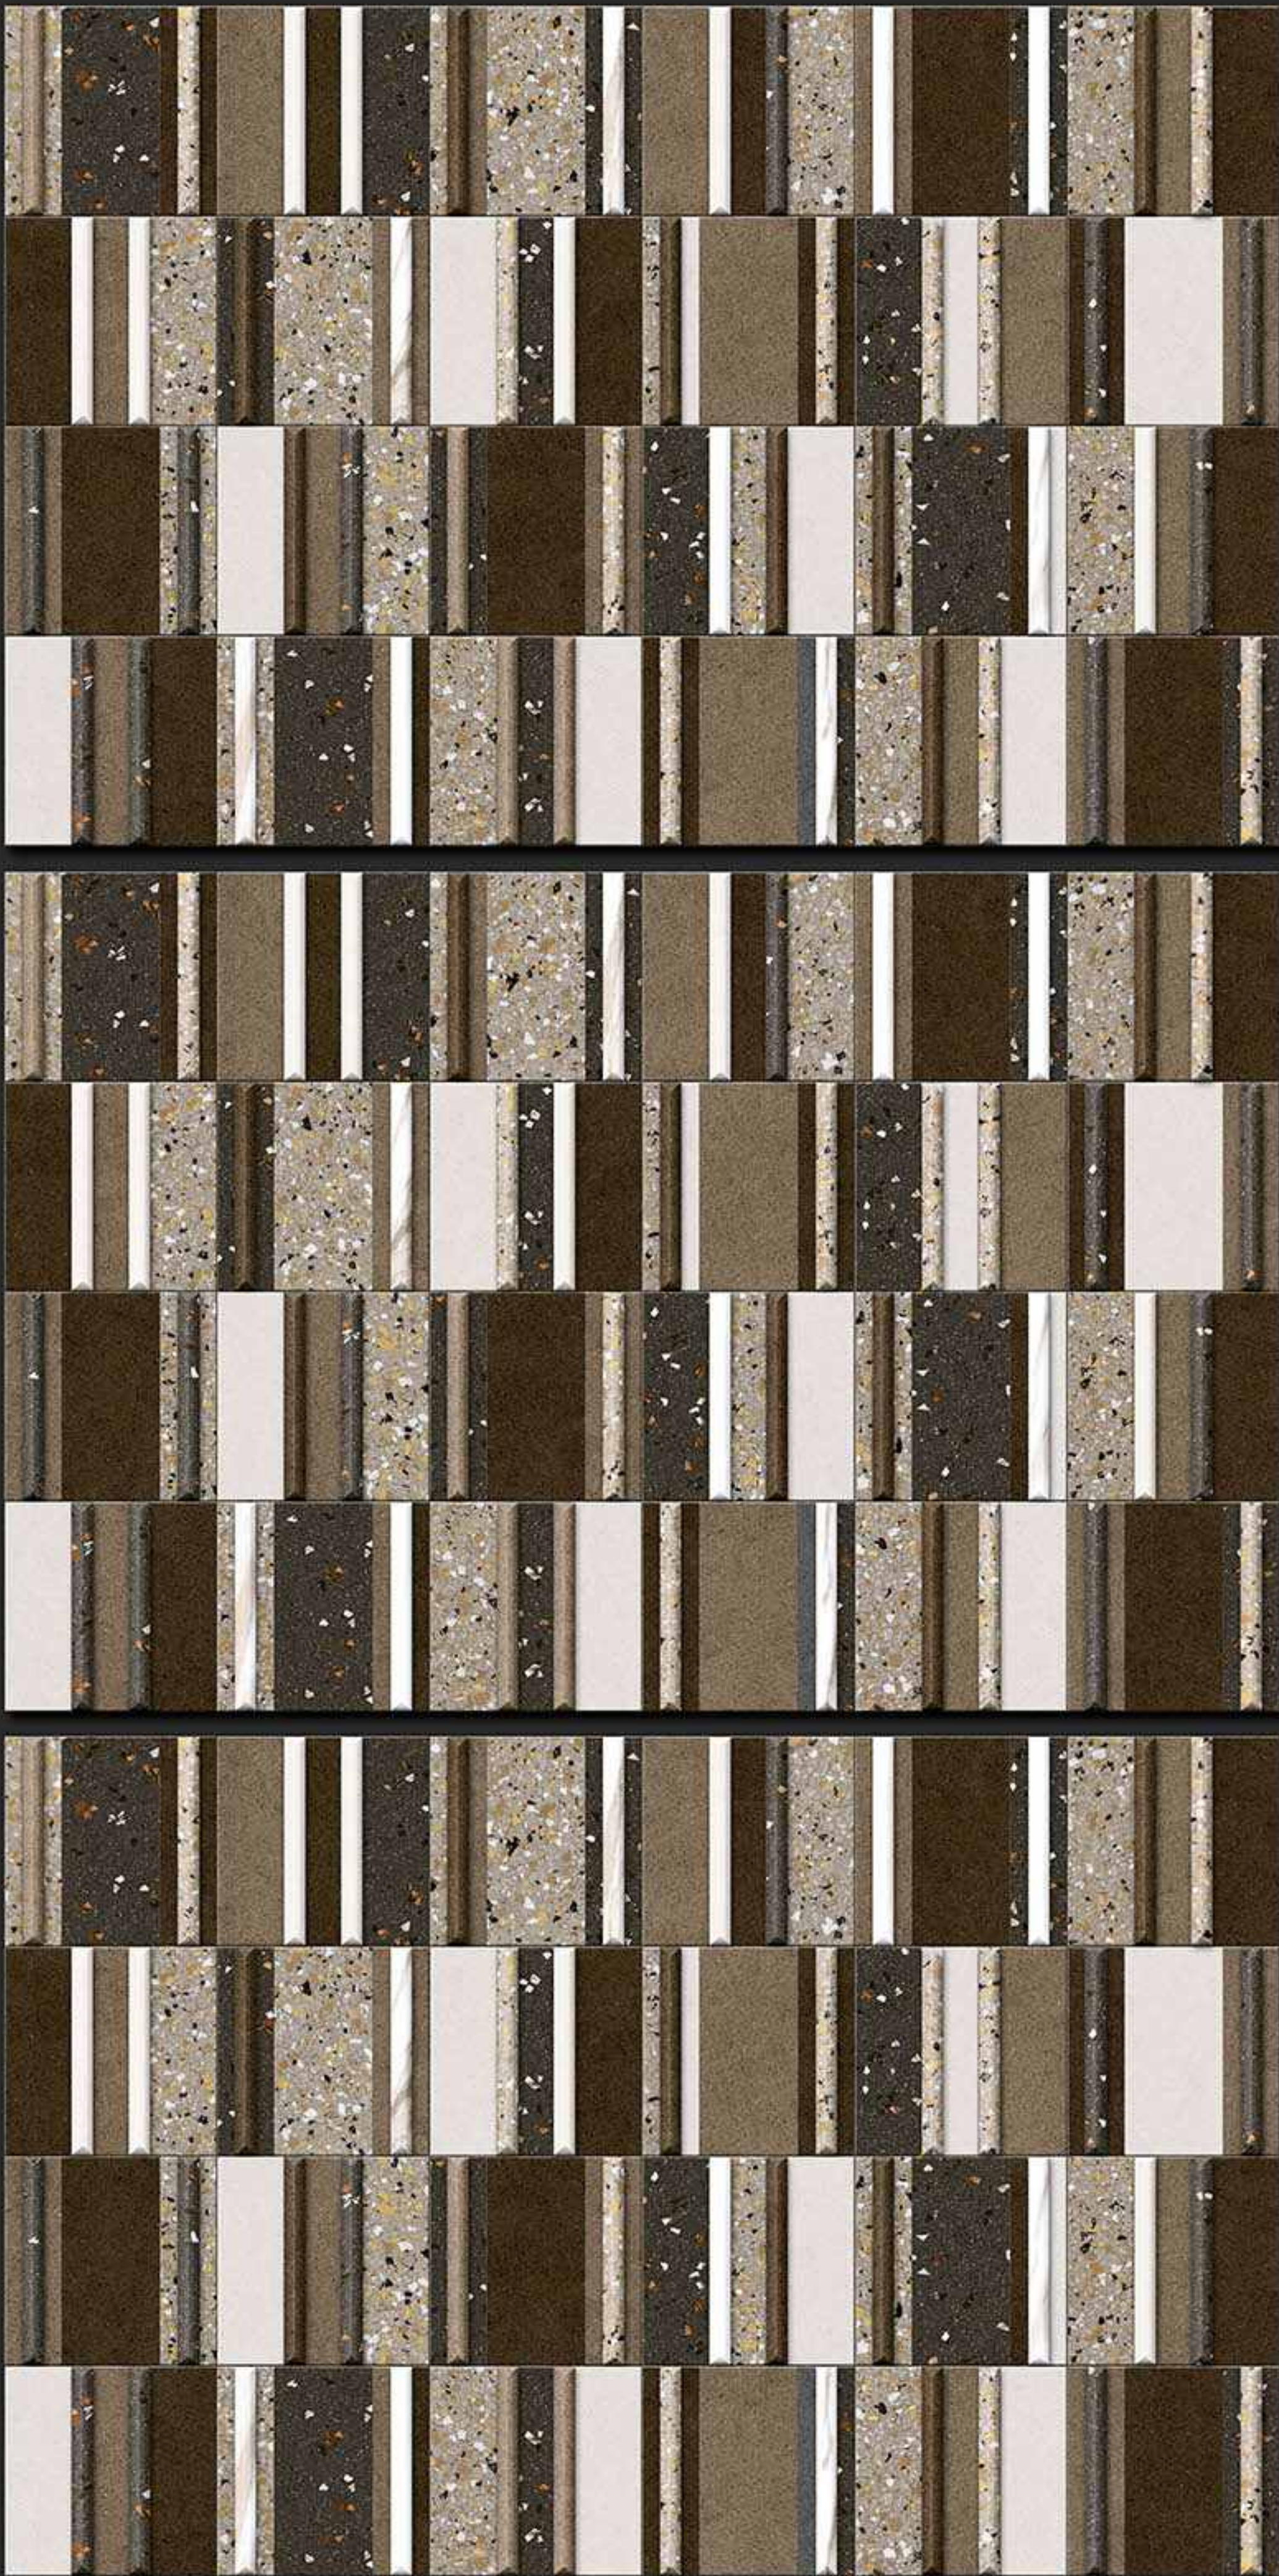

DIGITAL
WALL TILES

300x450MM GLOSSY

VERONICA
CERAMIC

175 [PUNCH]