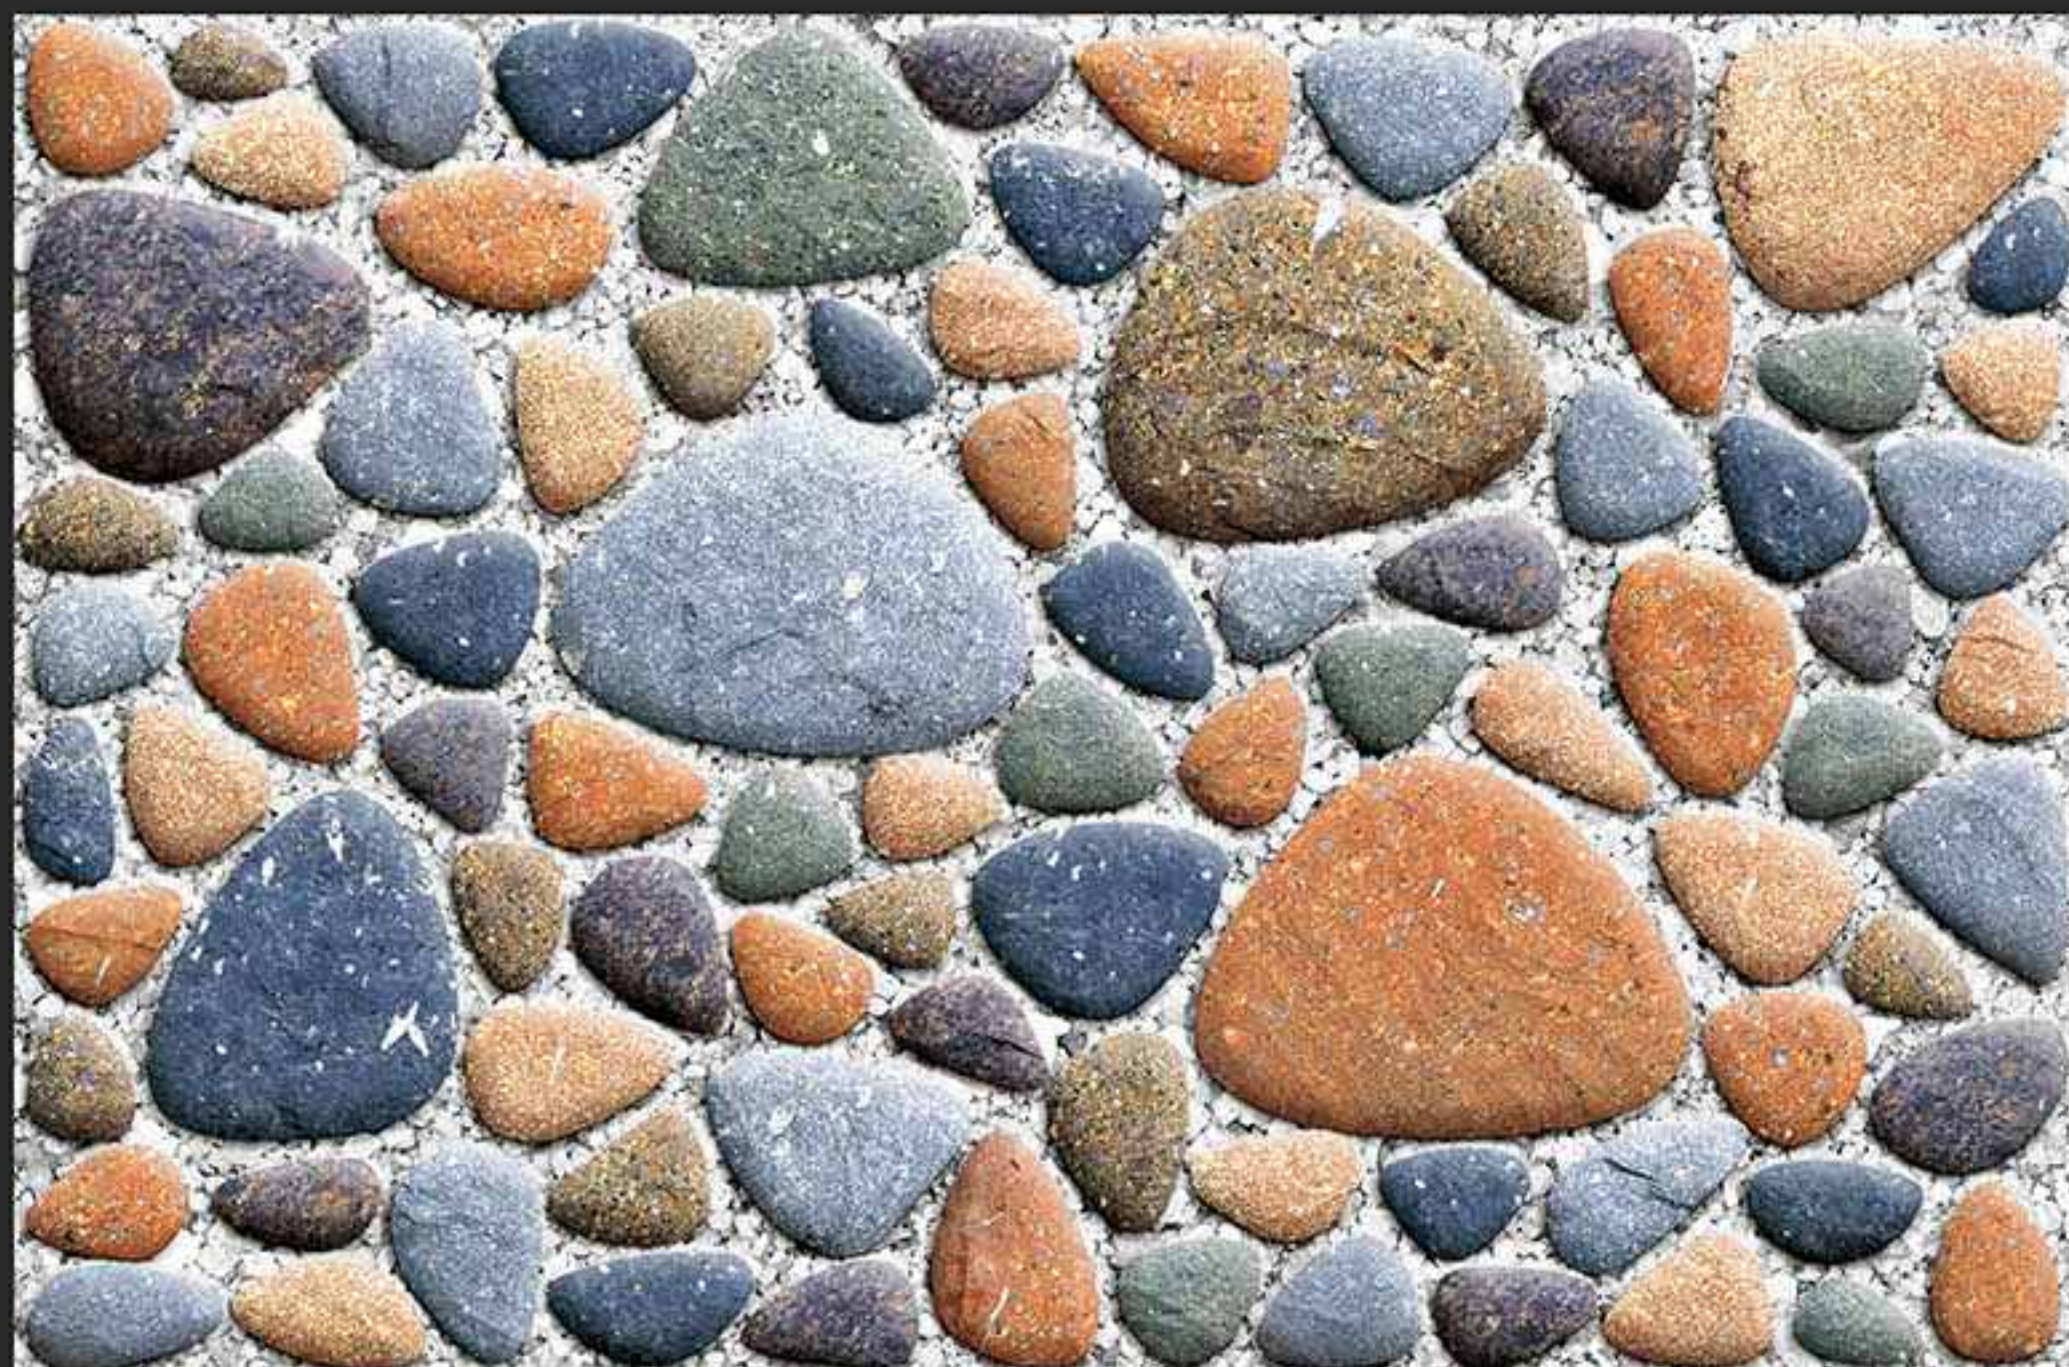

300x450MM GLOSSY

**VERONICA**  
CERAMIC

165 [PUNCH]

DIGITAL  
WALL TILES

300x450MM GLOSSY

**VERONICA**  
CERAMIC

166 [PUNCH]

DIGITAL  
WALL TILES