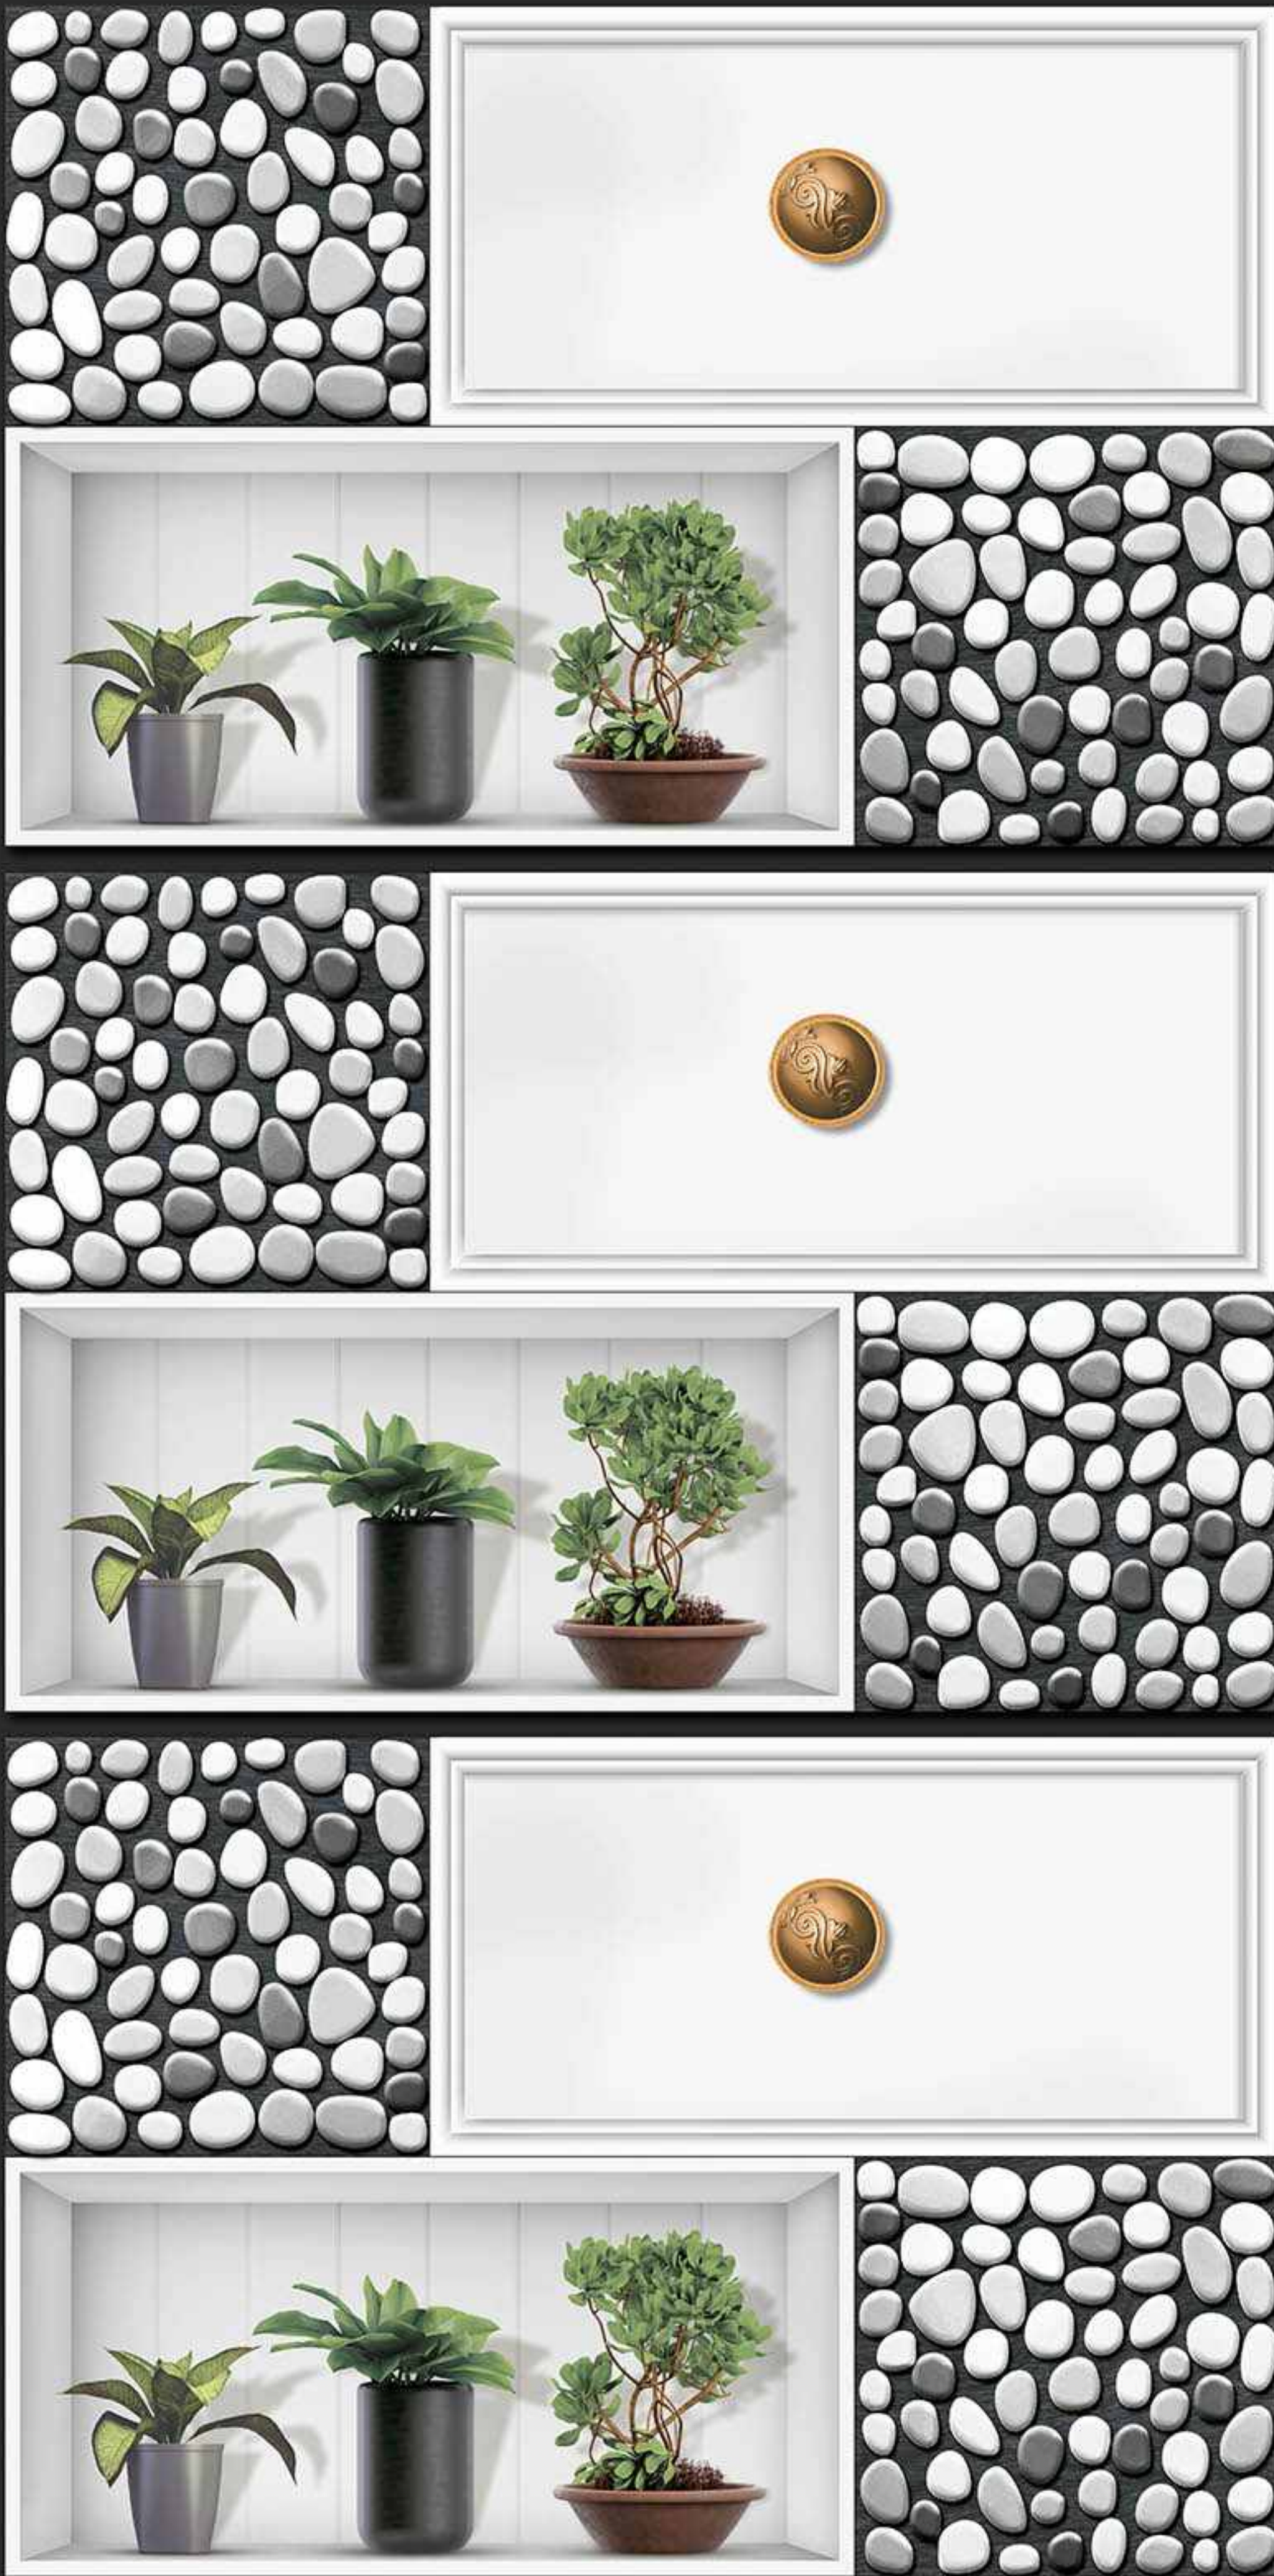

300x450MM GLOSSY

**VERONICA**  
CERAMIC

162 [PUNCH]

DIGITAL  
WALL TILES

300x450MM GLOSSY

**VERONICA**  
CERAMIC

164 [PUNCH]

DIGITAL  
WALL TILES