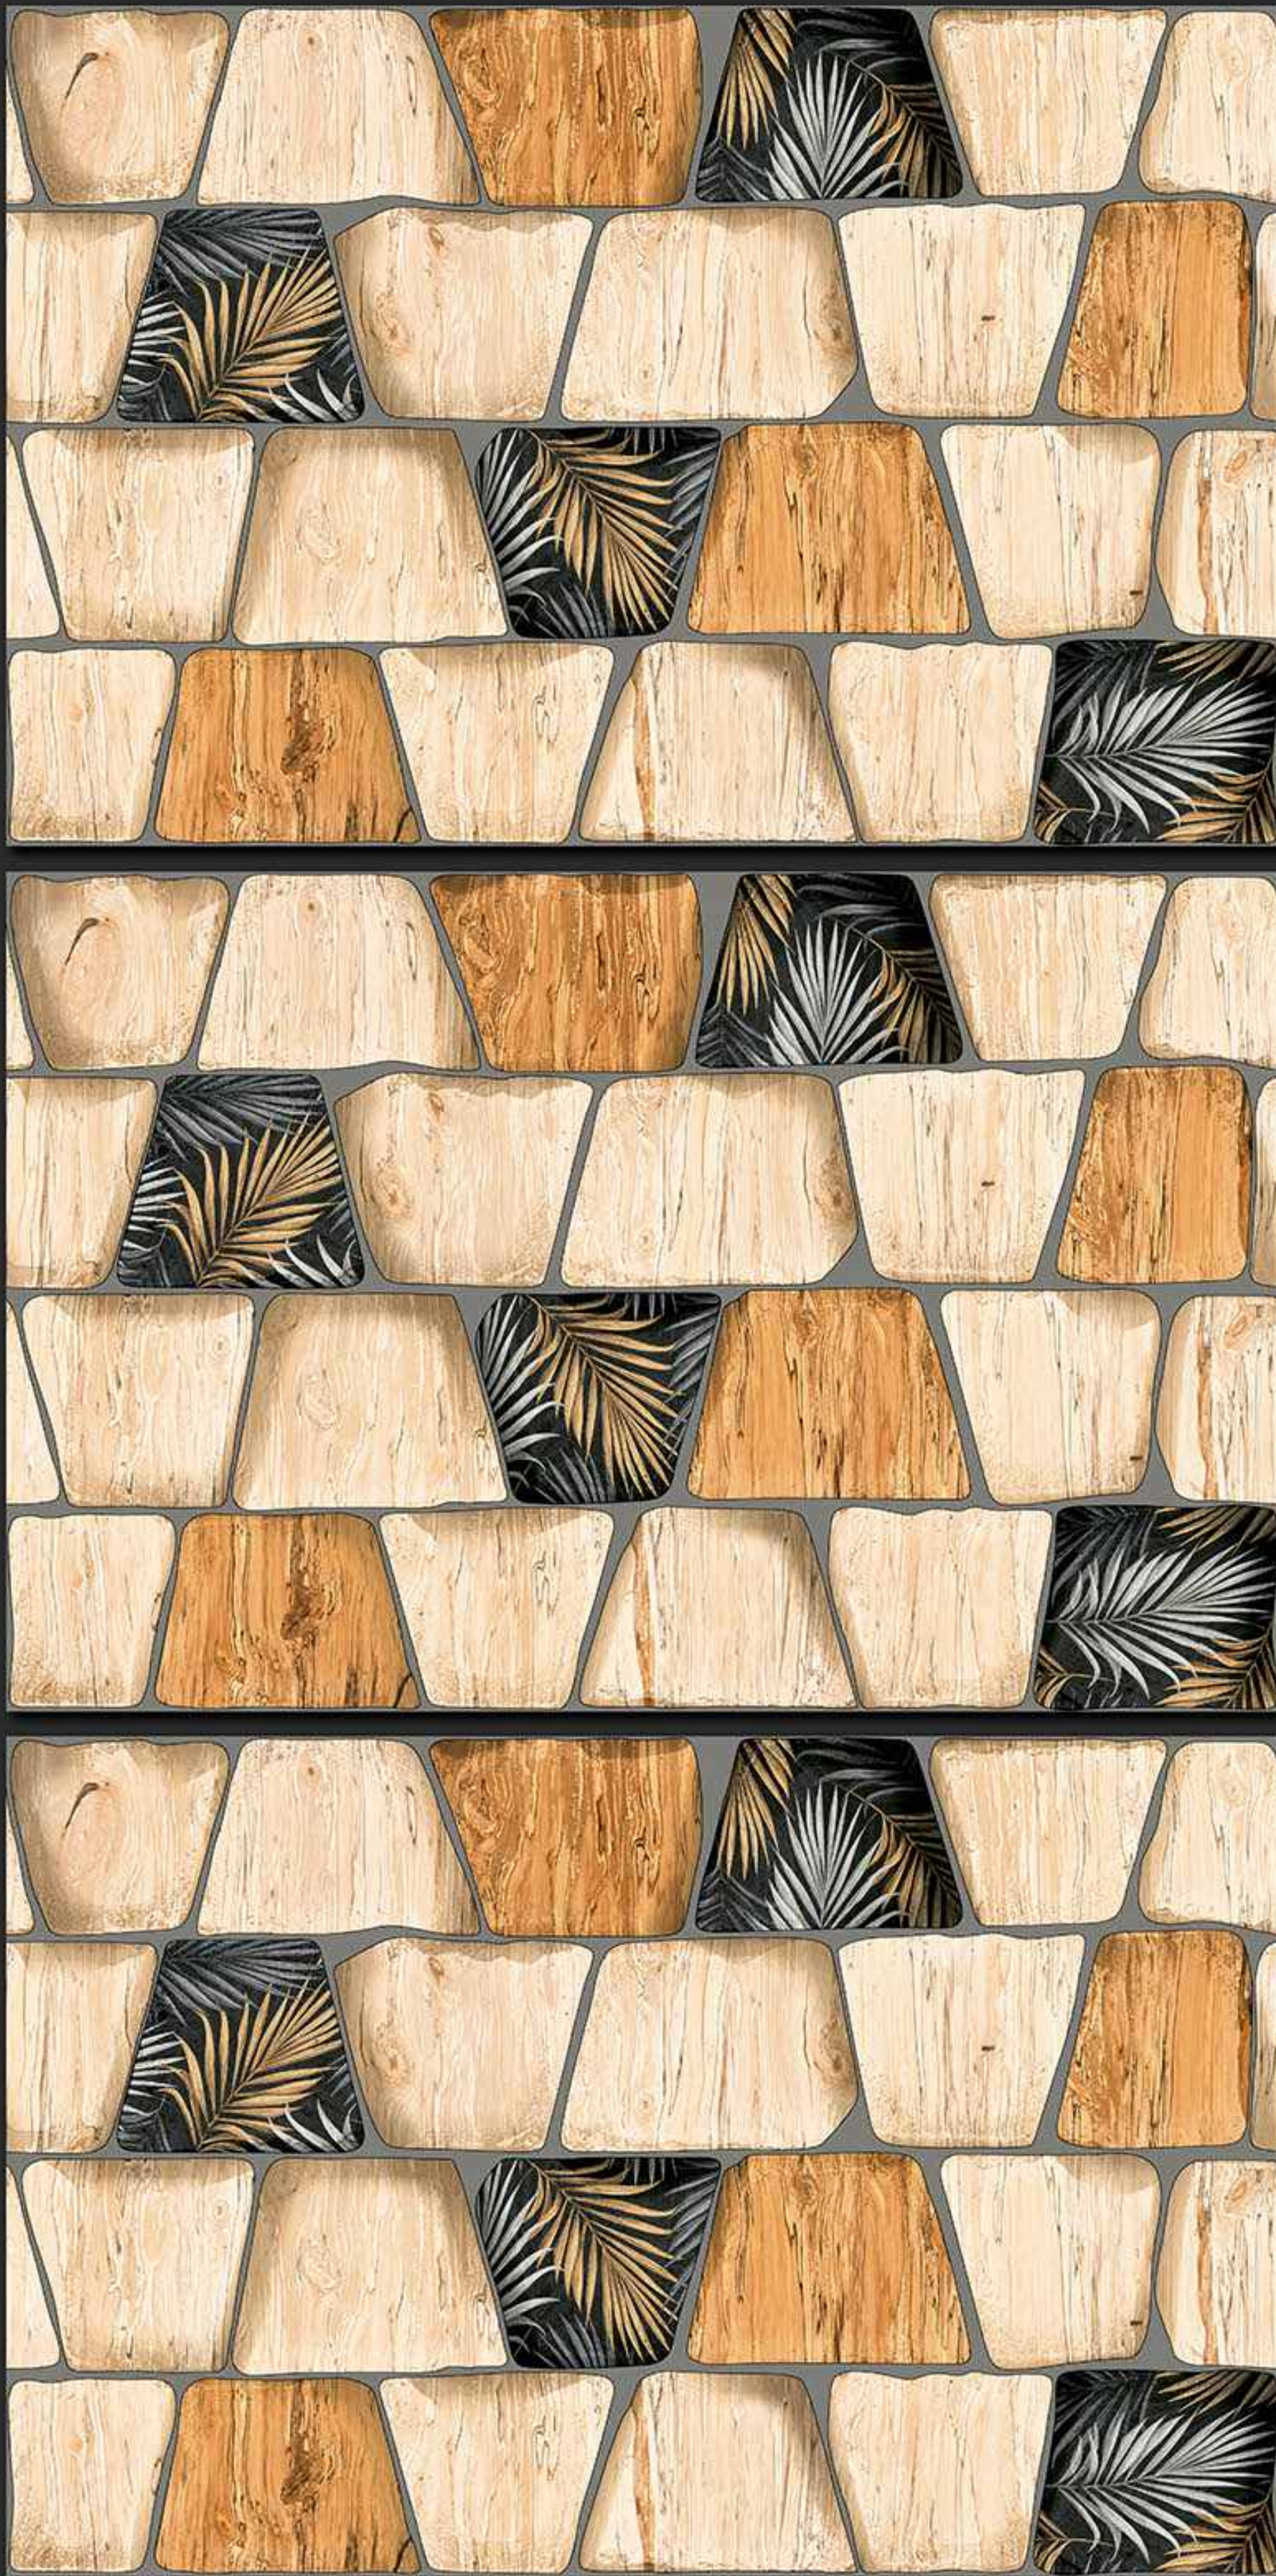

**VERONICA**  
CERAMIC

255 [PUNCH]

DIGITAL  
WALL TILES

300x450MM GLOSSY

**VERONICA**  
CERAMIC

256 [PUNCH]

DIGITAL  
WALL TILES

300x450MM GLOSSY