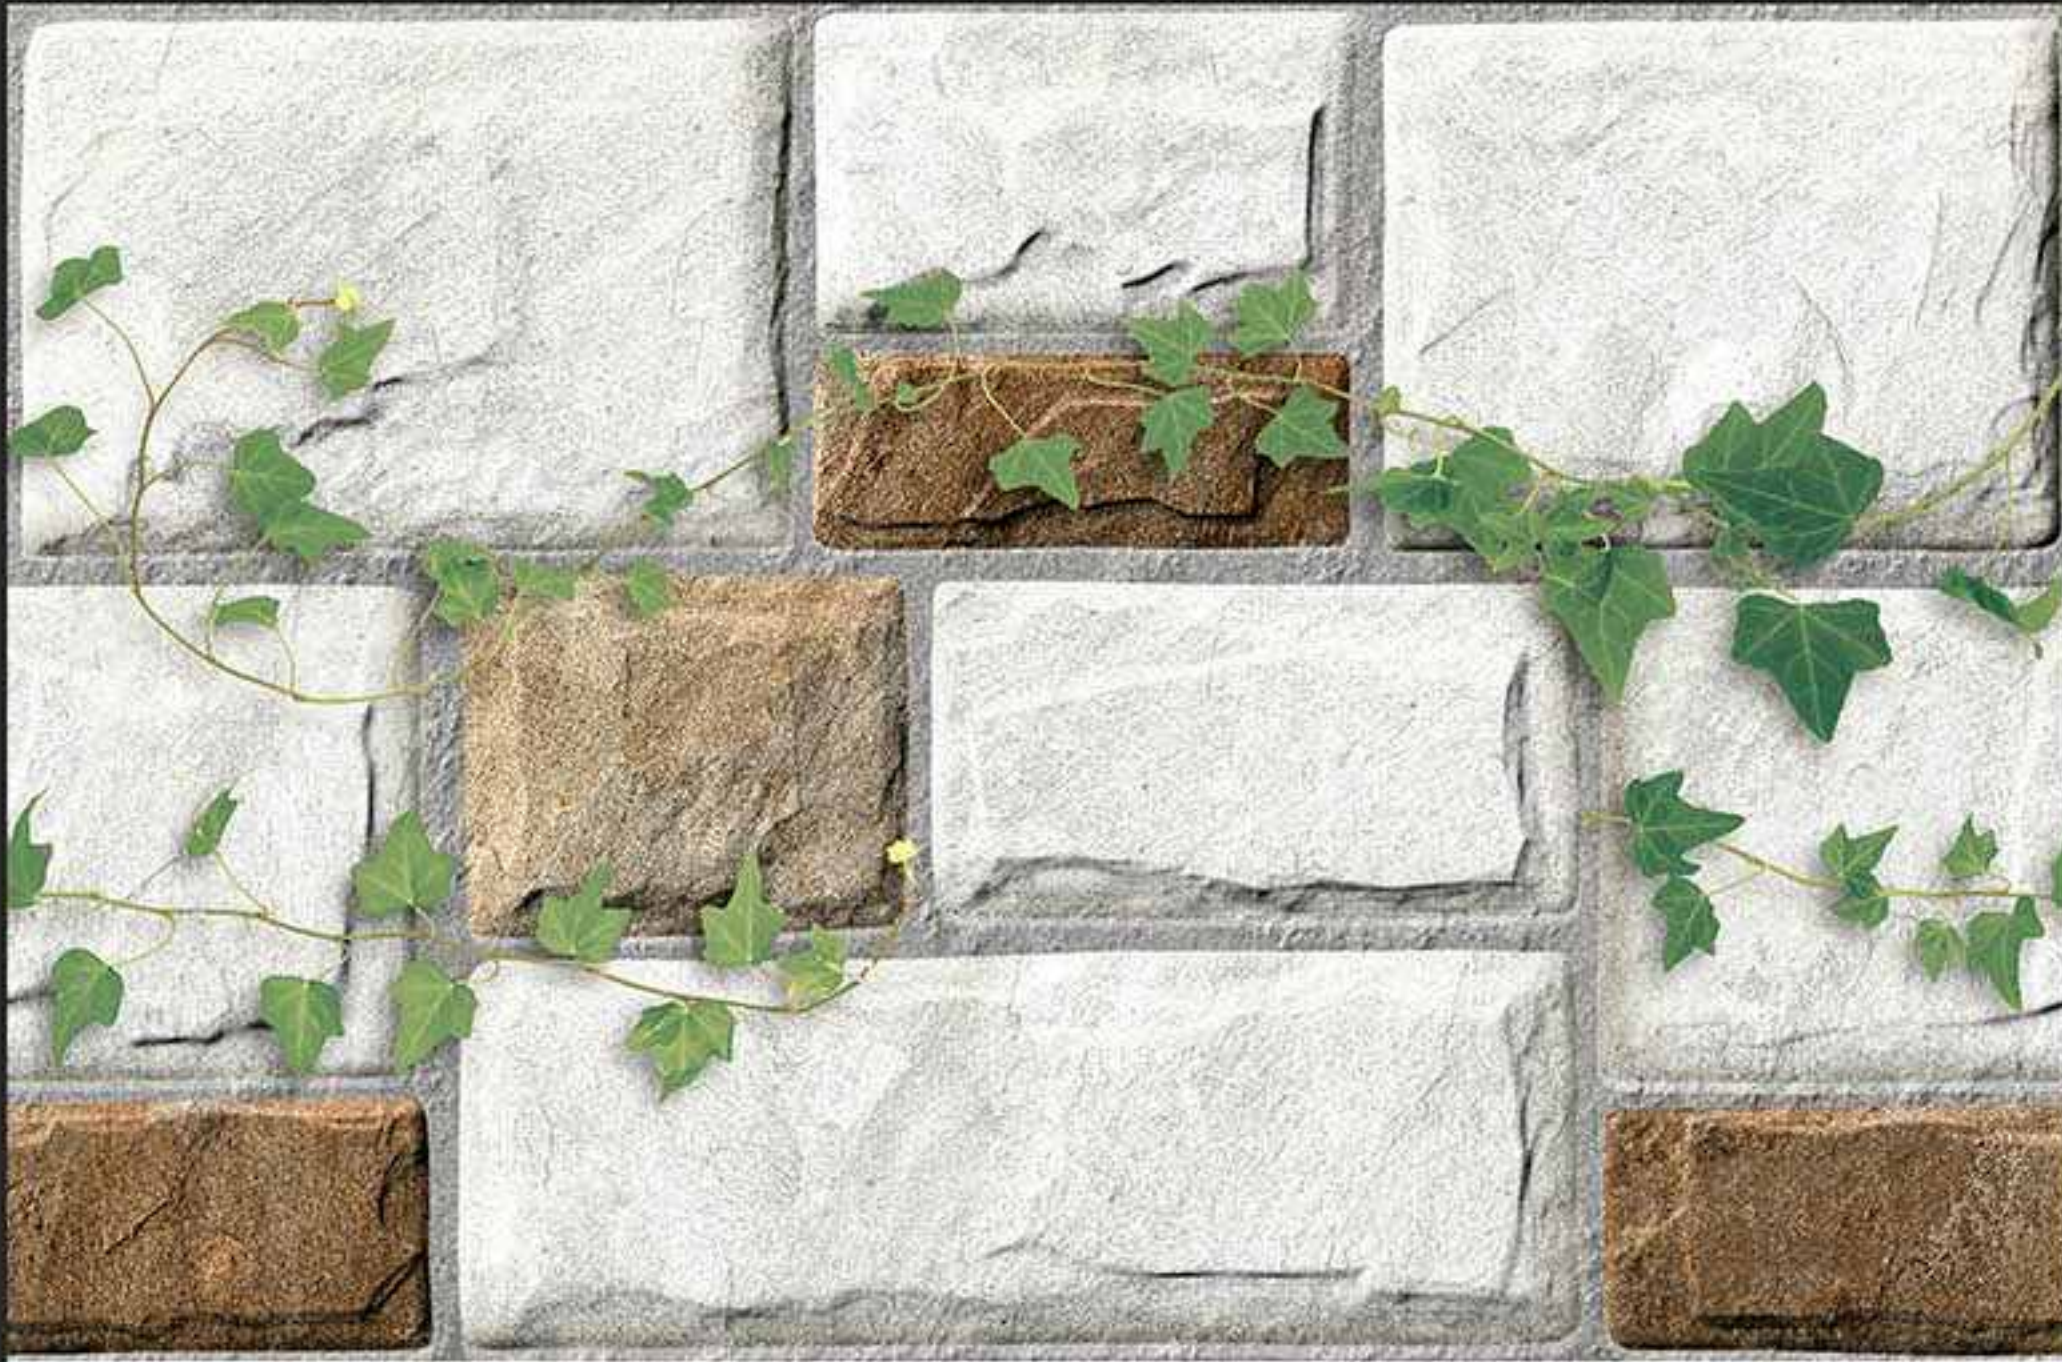

DIGITAL
WALL TILES

300x450MM GLOSSY

VERONICA
CERAMIC

133 [PUNCH]