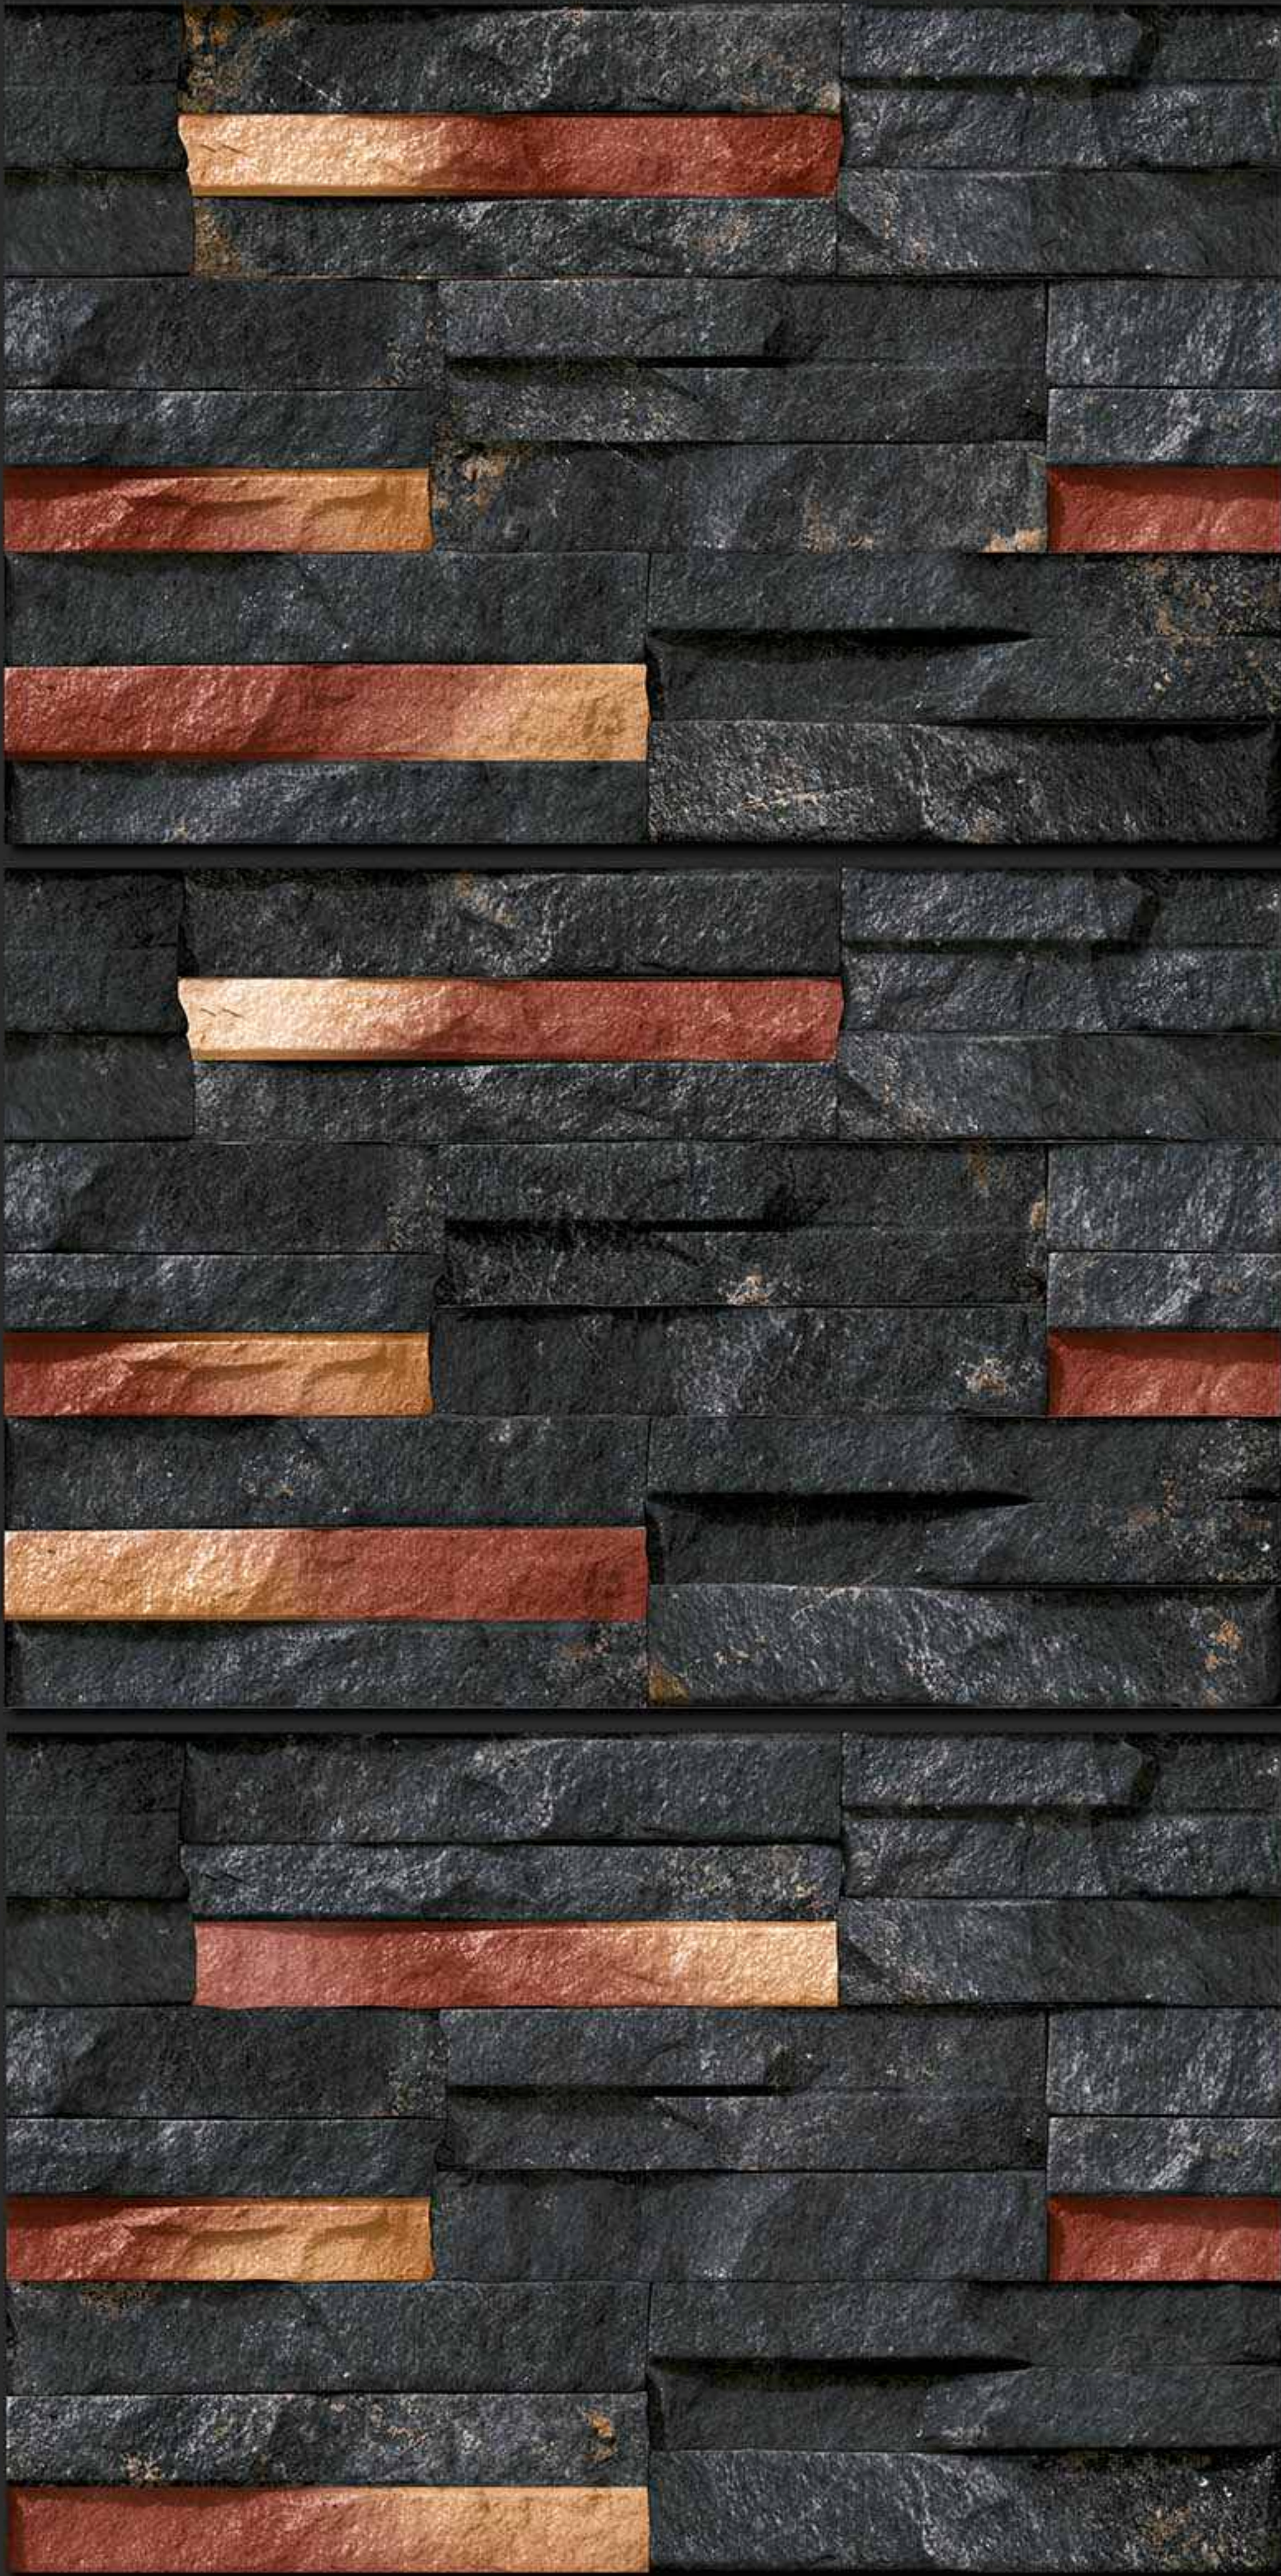

**VERONICA**  
CERAMIC

144 [PUNCH]

DIGITAL  
WALL TILES

300x450MM GLOSSY

**VERONICA**  
CERAMIC

145 [PUNCH]

RANDOM

DIGITAL  
WALL TILES