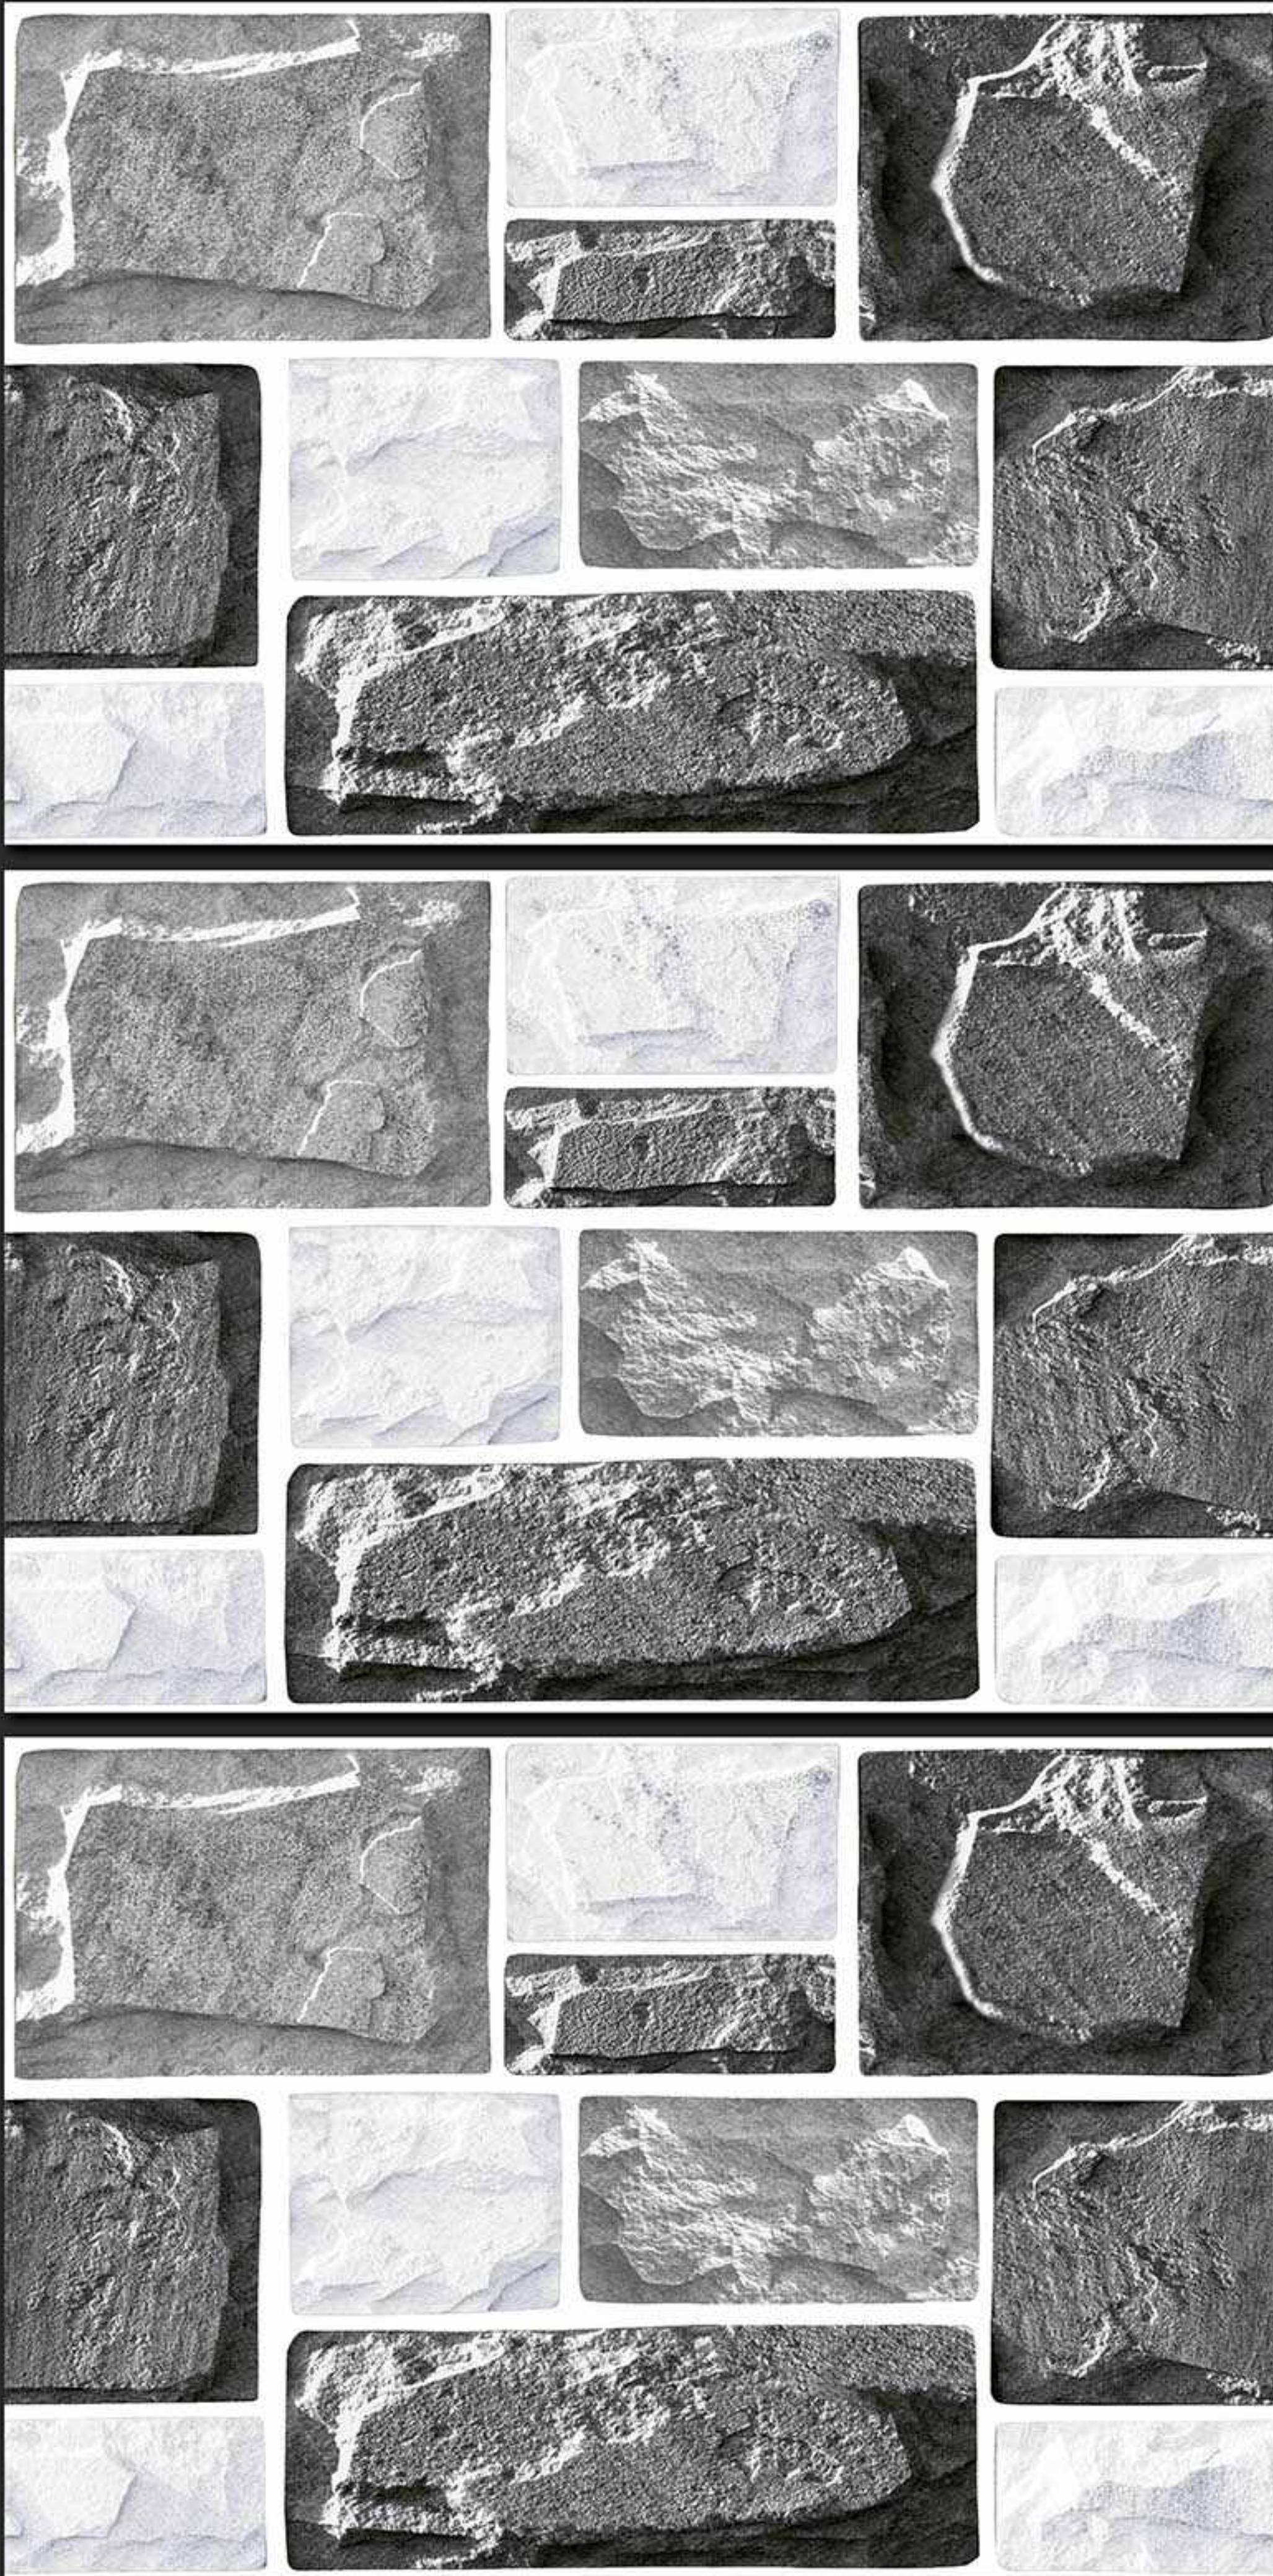

DIGITAL
WALL TILES

300x450MM GLOSSY

VERONICA
CERAMIC

347 [PUNCH]