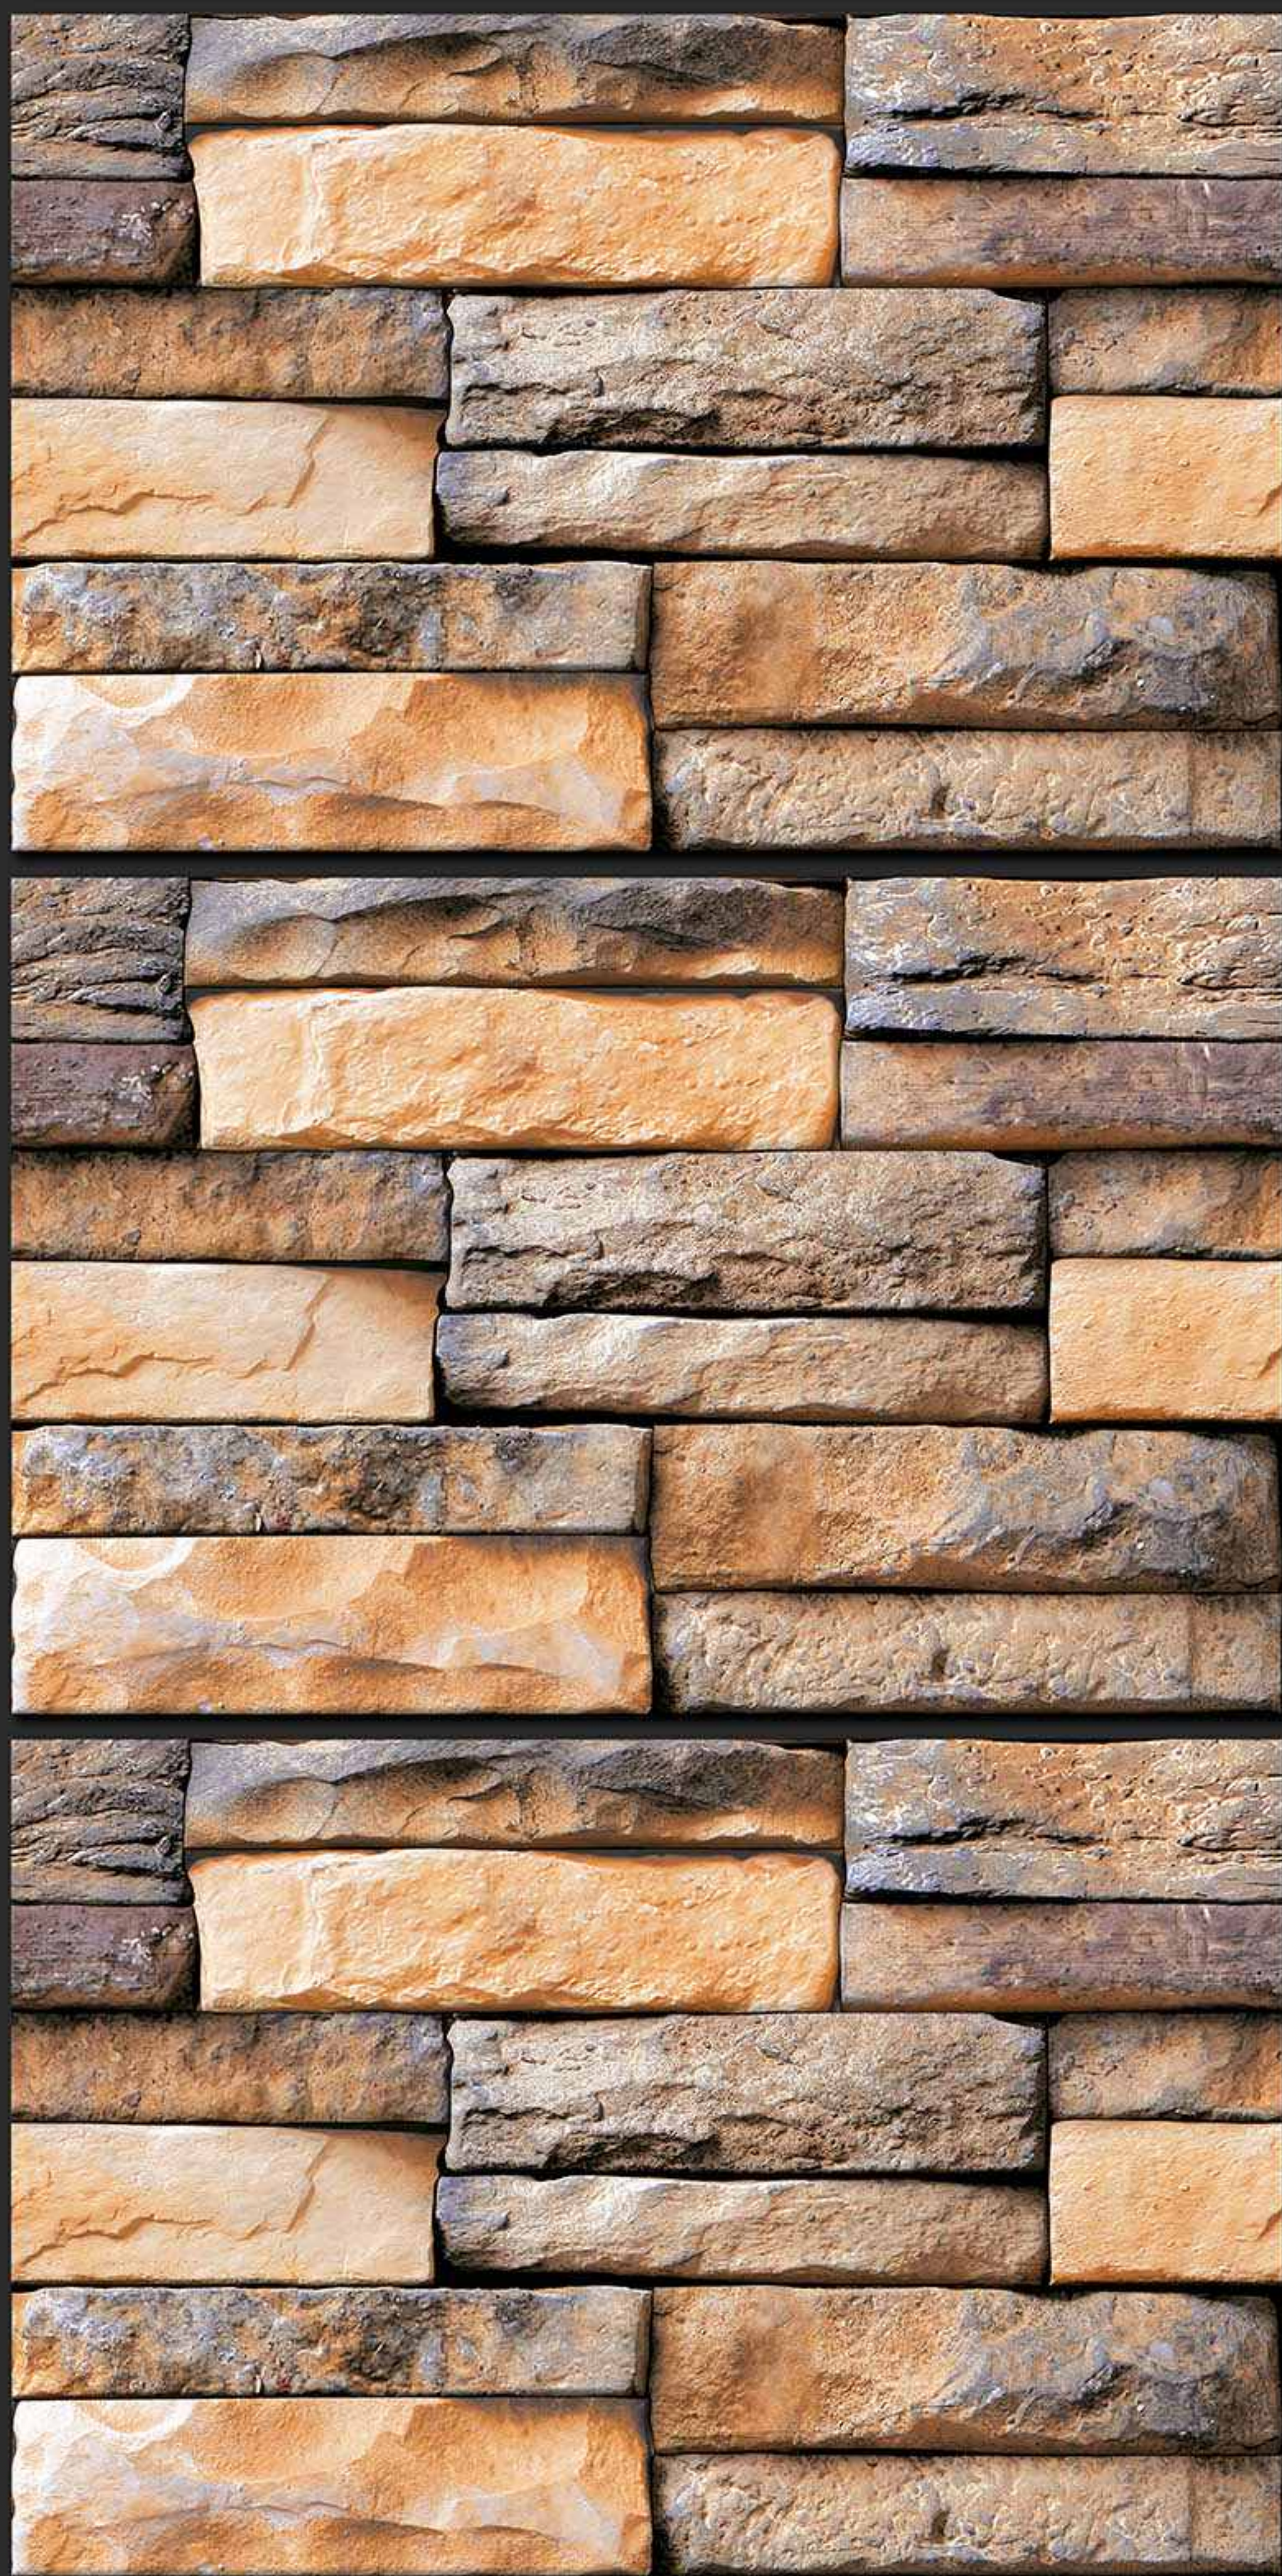

DIGITAL
WALL TILES

300x450MM GLOSSY

VERONICA
CERAMIC

267 [PUNCH]