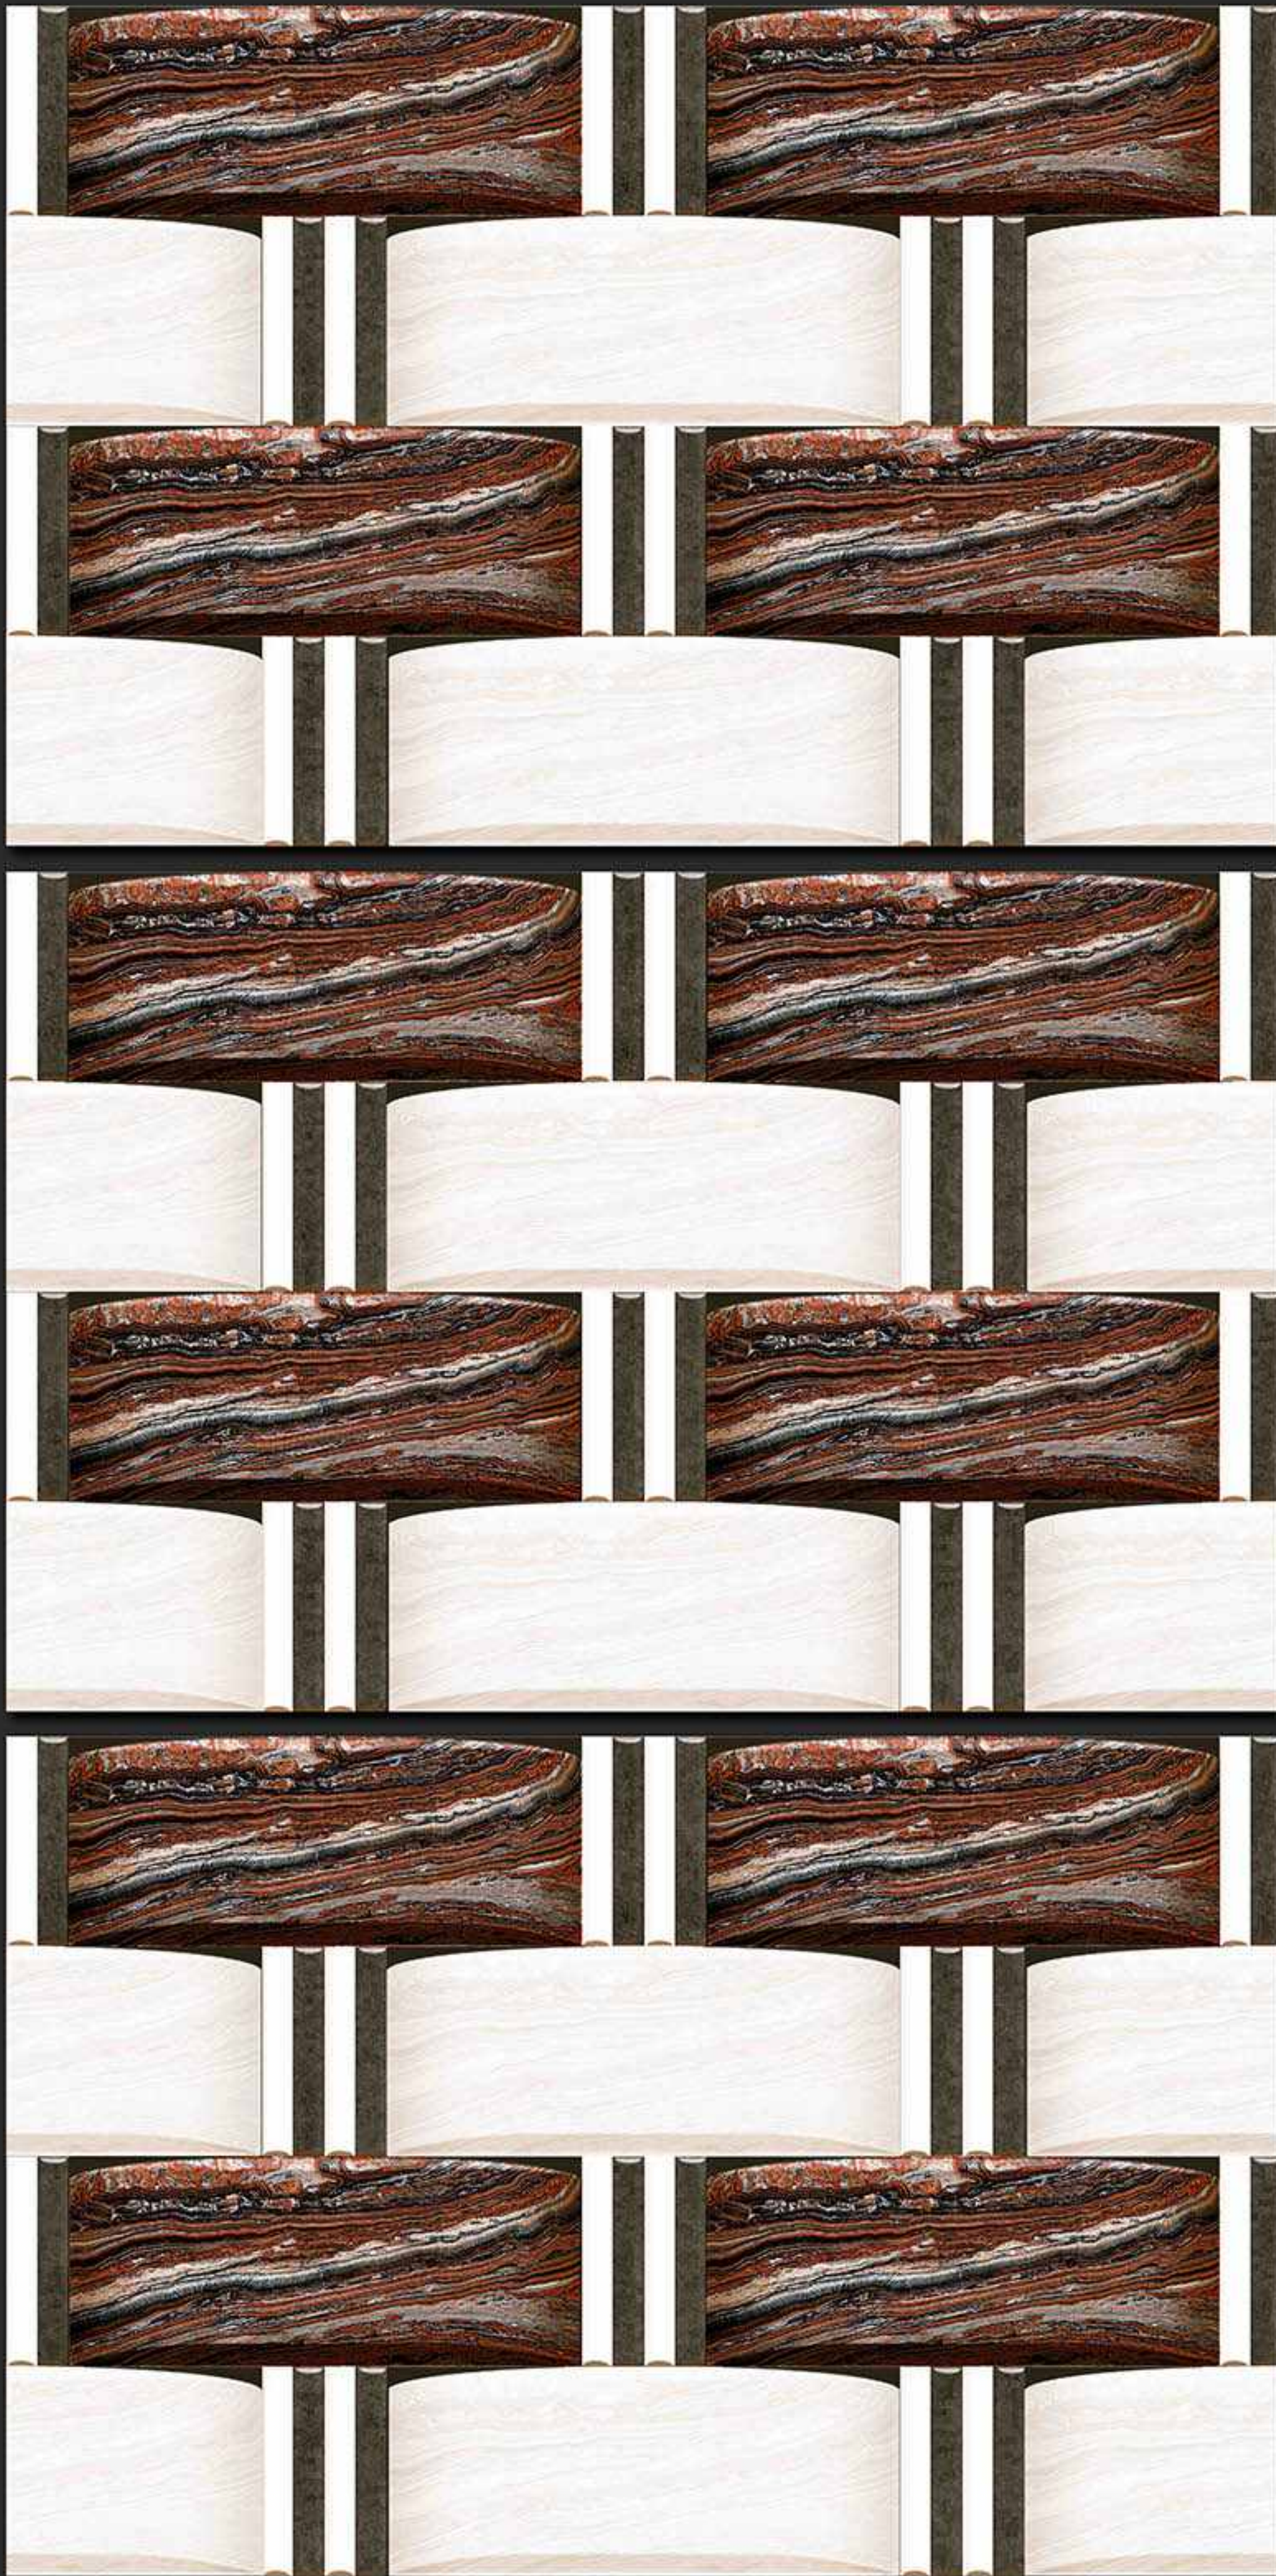

329 [PUNCH]

DIGITAL  
WALL TILES

300x450MM GLOSSY

**VERONICA**  
CERAMIC

330 [PUNCH]

DIGITAL  
WALL TILES

300x450MM GLOSSY

**VERONICA**  
CERAMIC