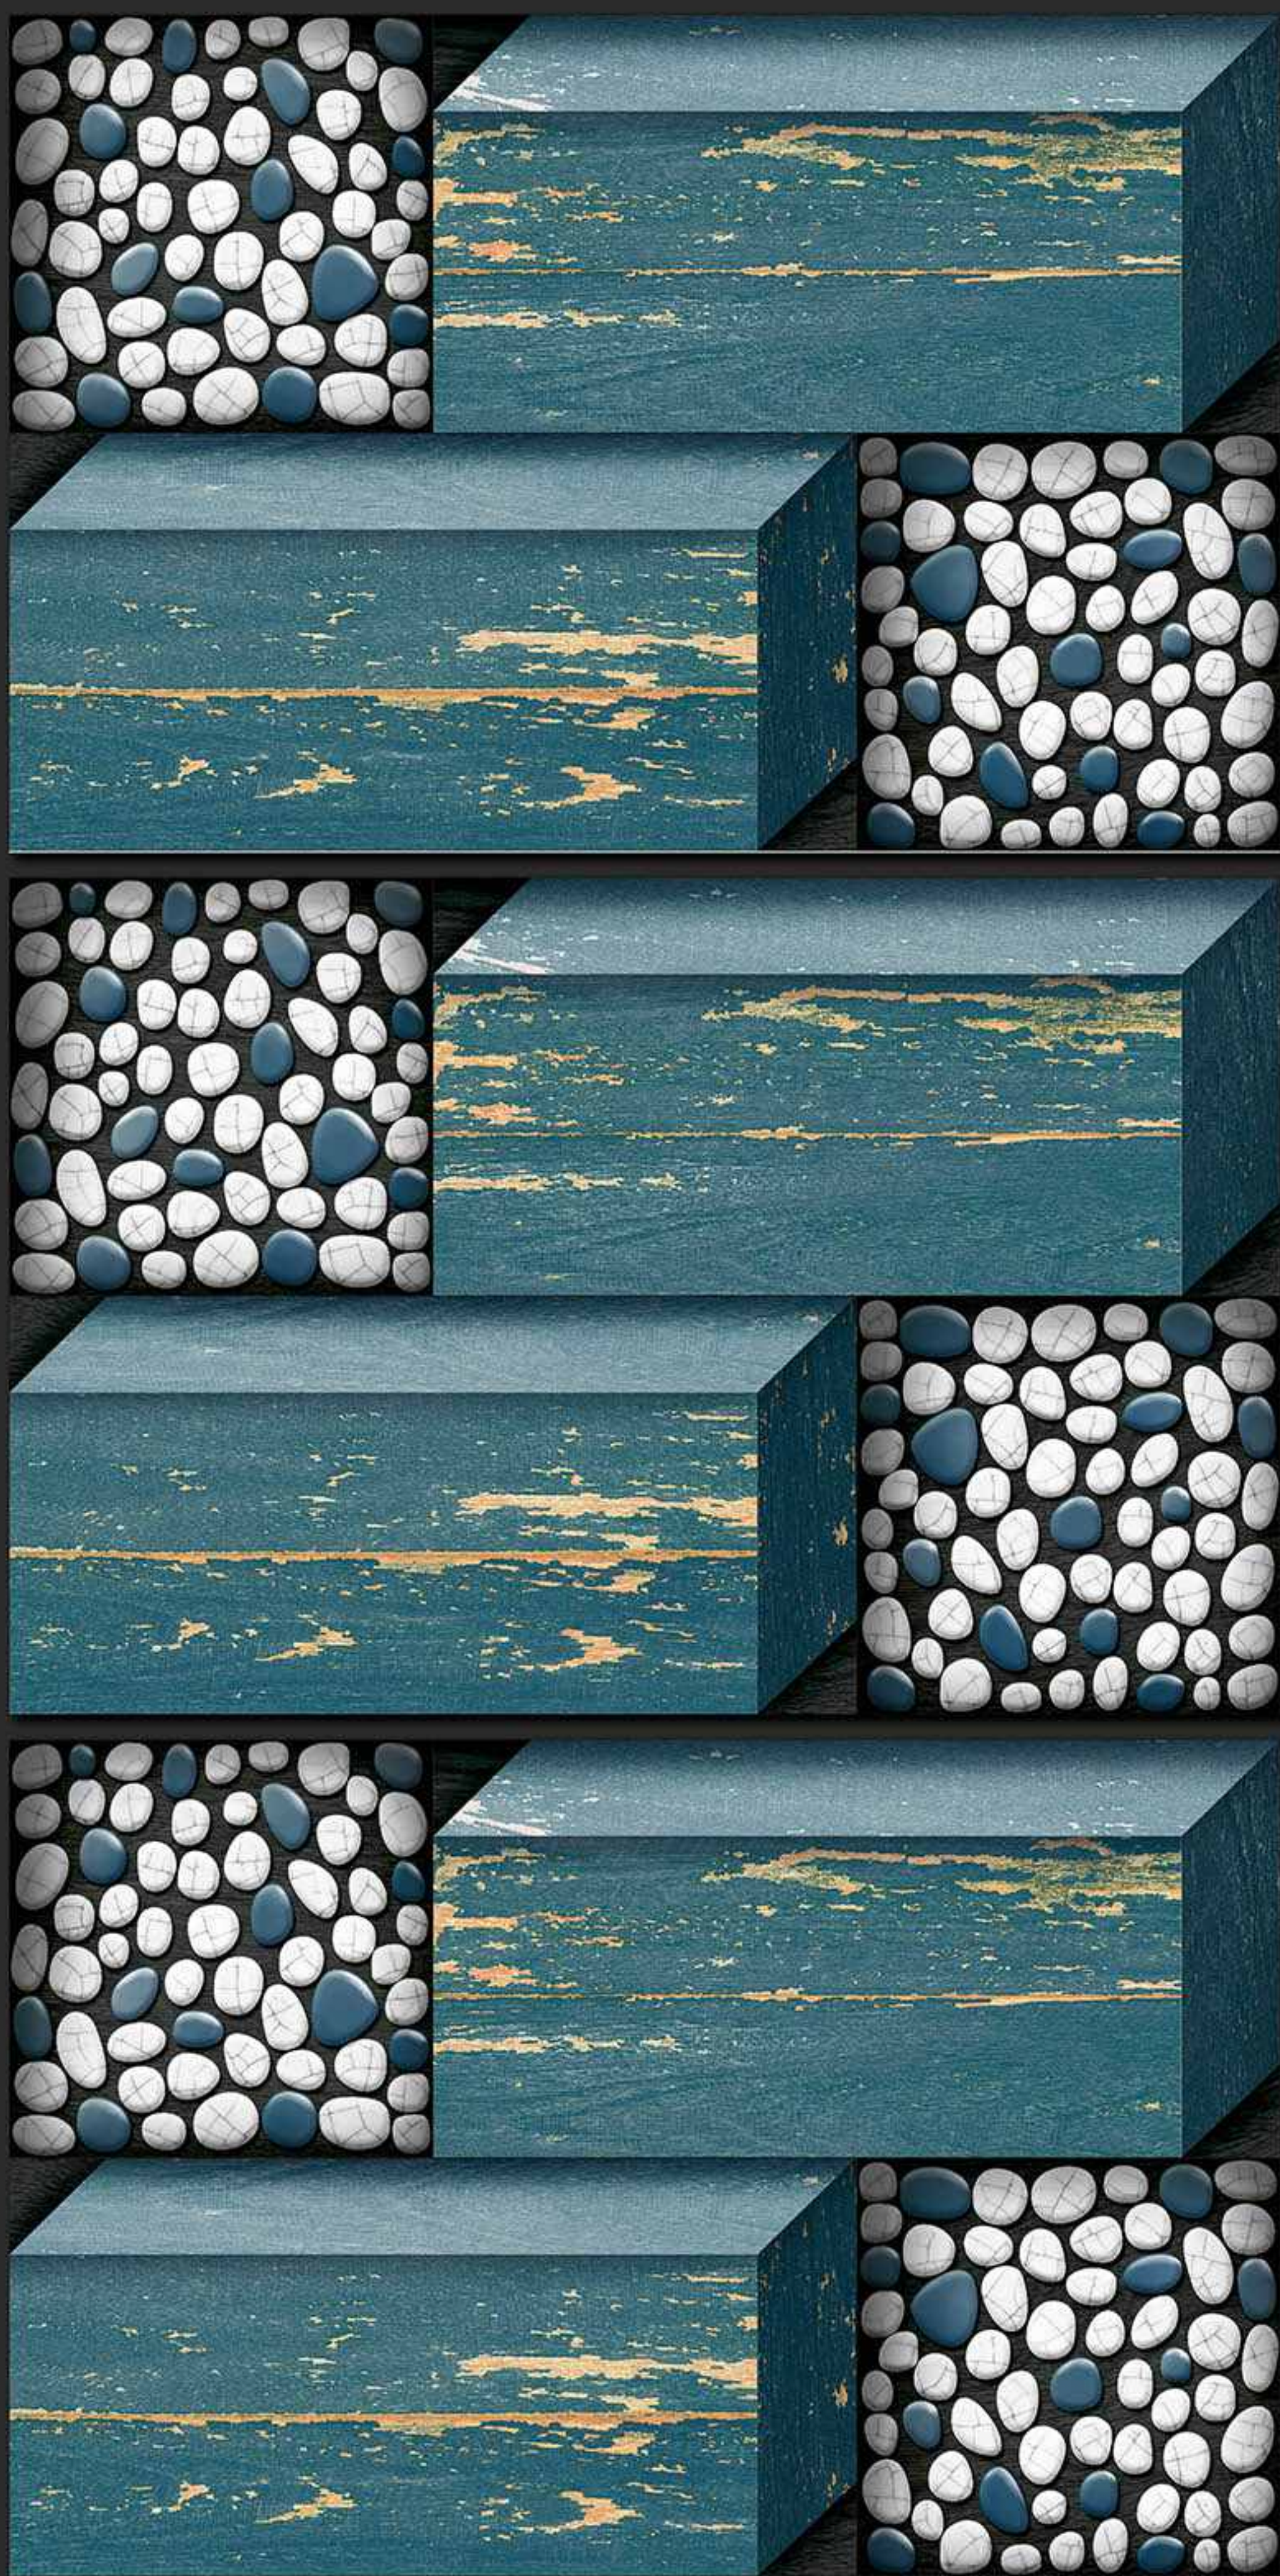

DIGITAL
WALL TILES

300x450MM GLOSSY

VERONICA
CERAMIC

160 [PUNCH]