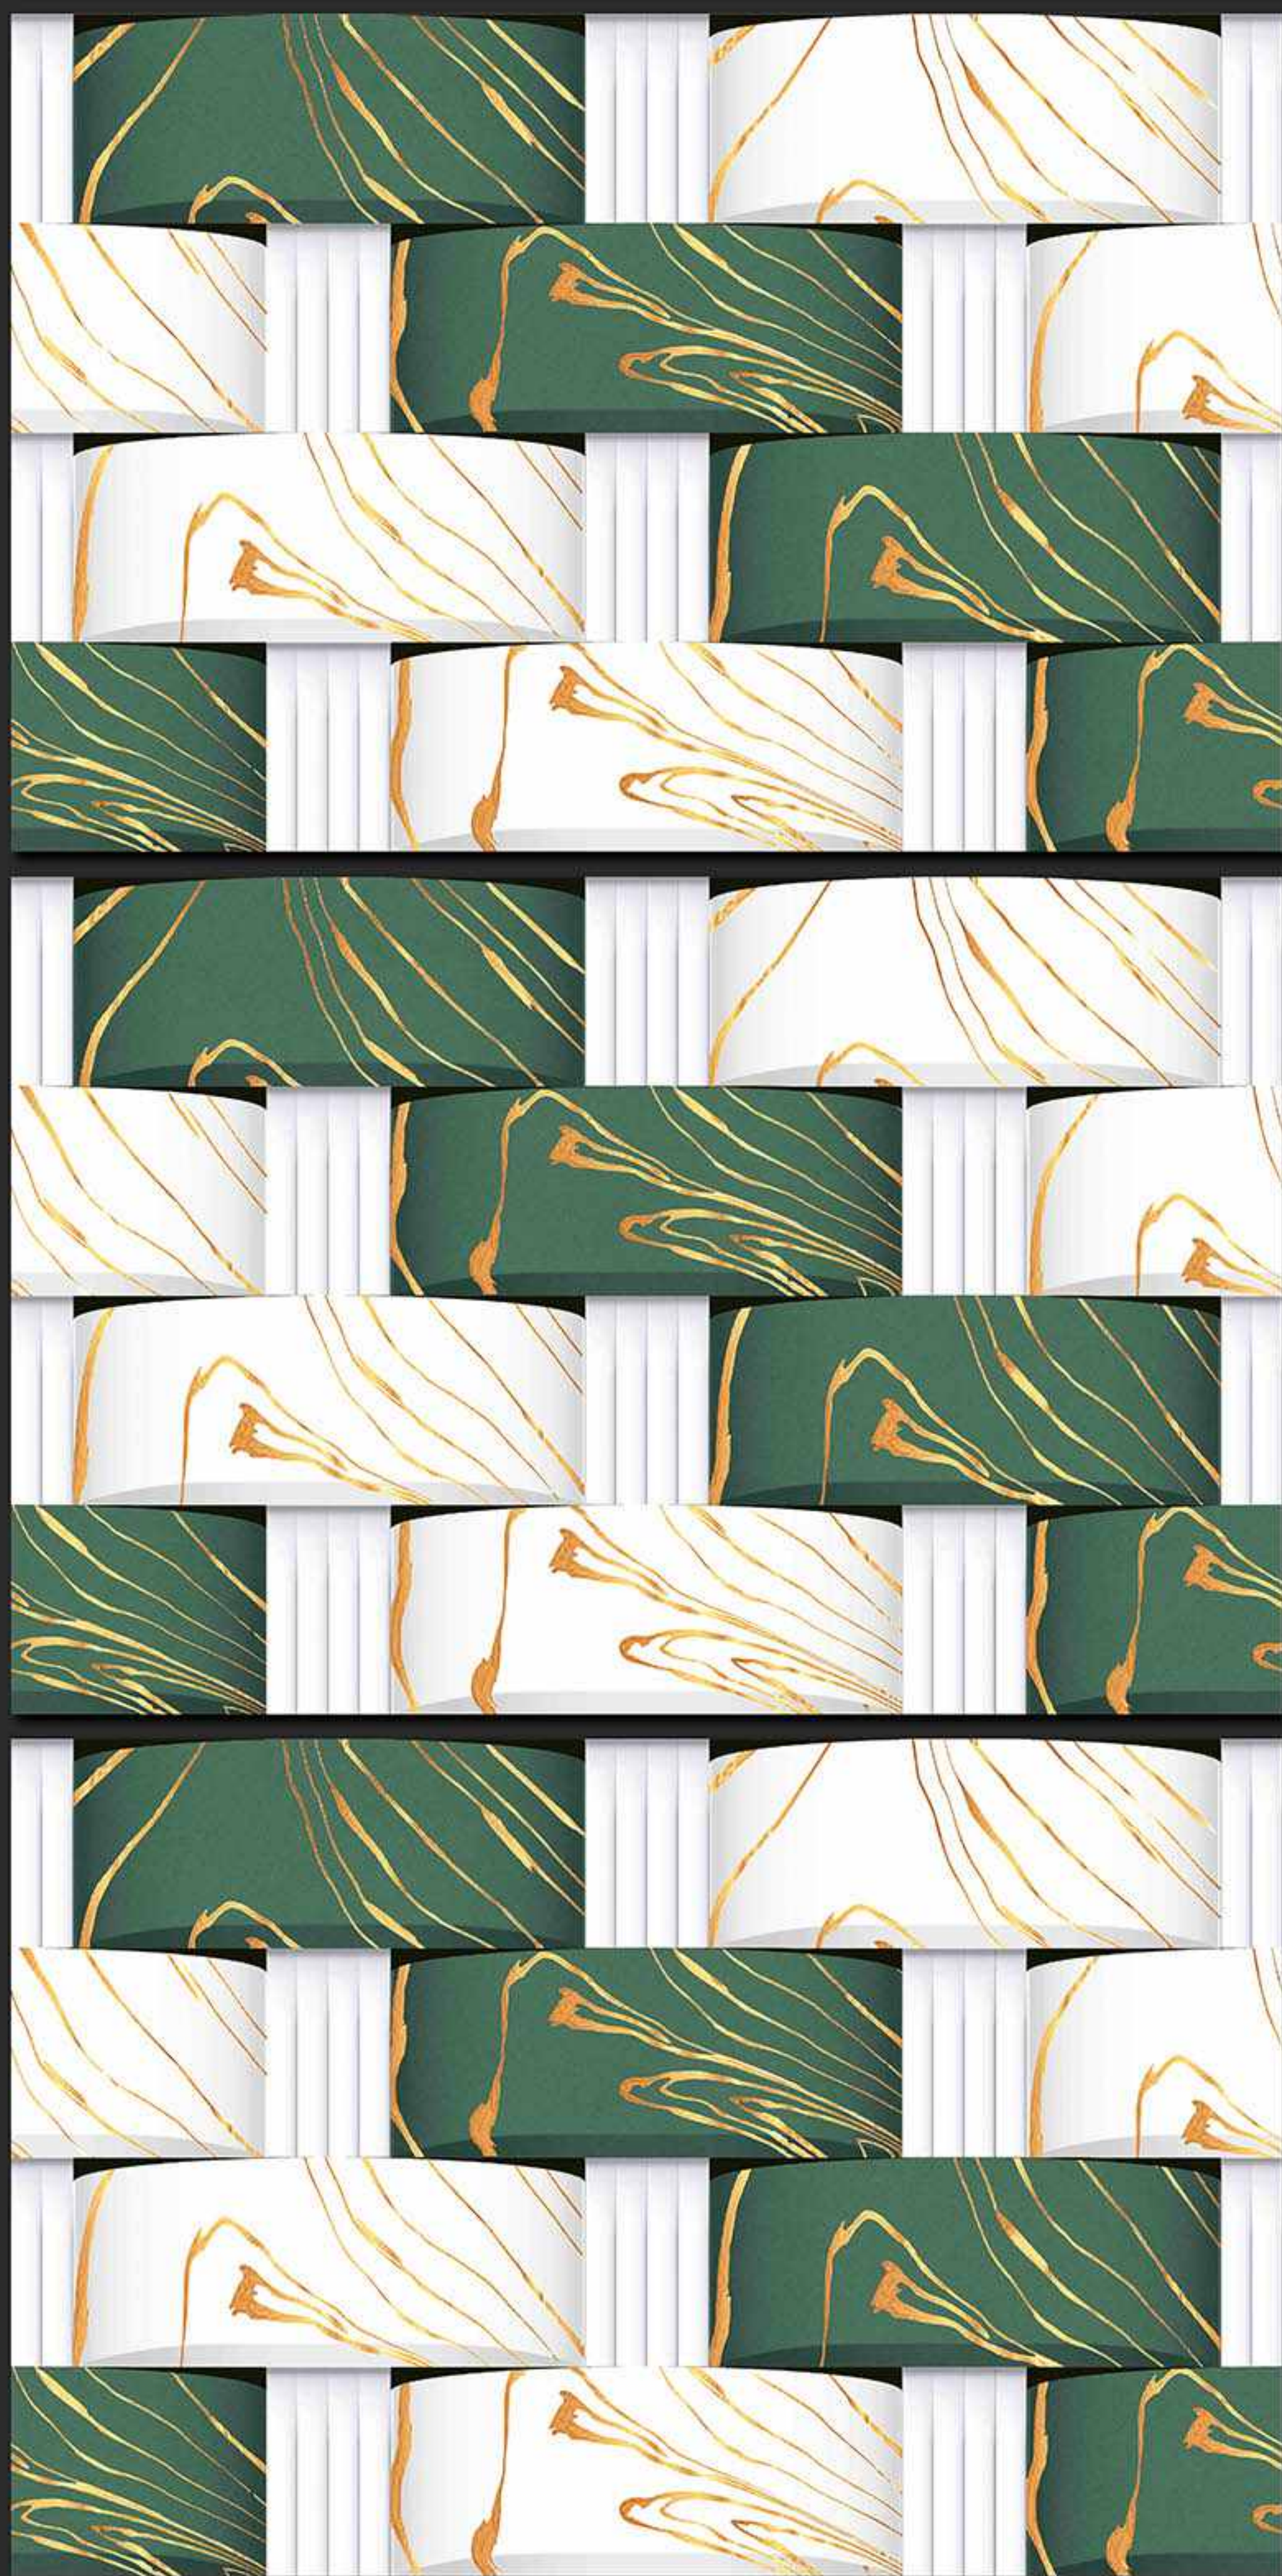

320 [PUNCH]

DIGITAL  
WALL TILES

300x450MM GLOSSY

**VERONICA**  
CERAMIC

321 [PUNCH]

DIGITAL  
WALL TILES

300x450MM GLOSSY

**VERONICA**  
CERAMIC