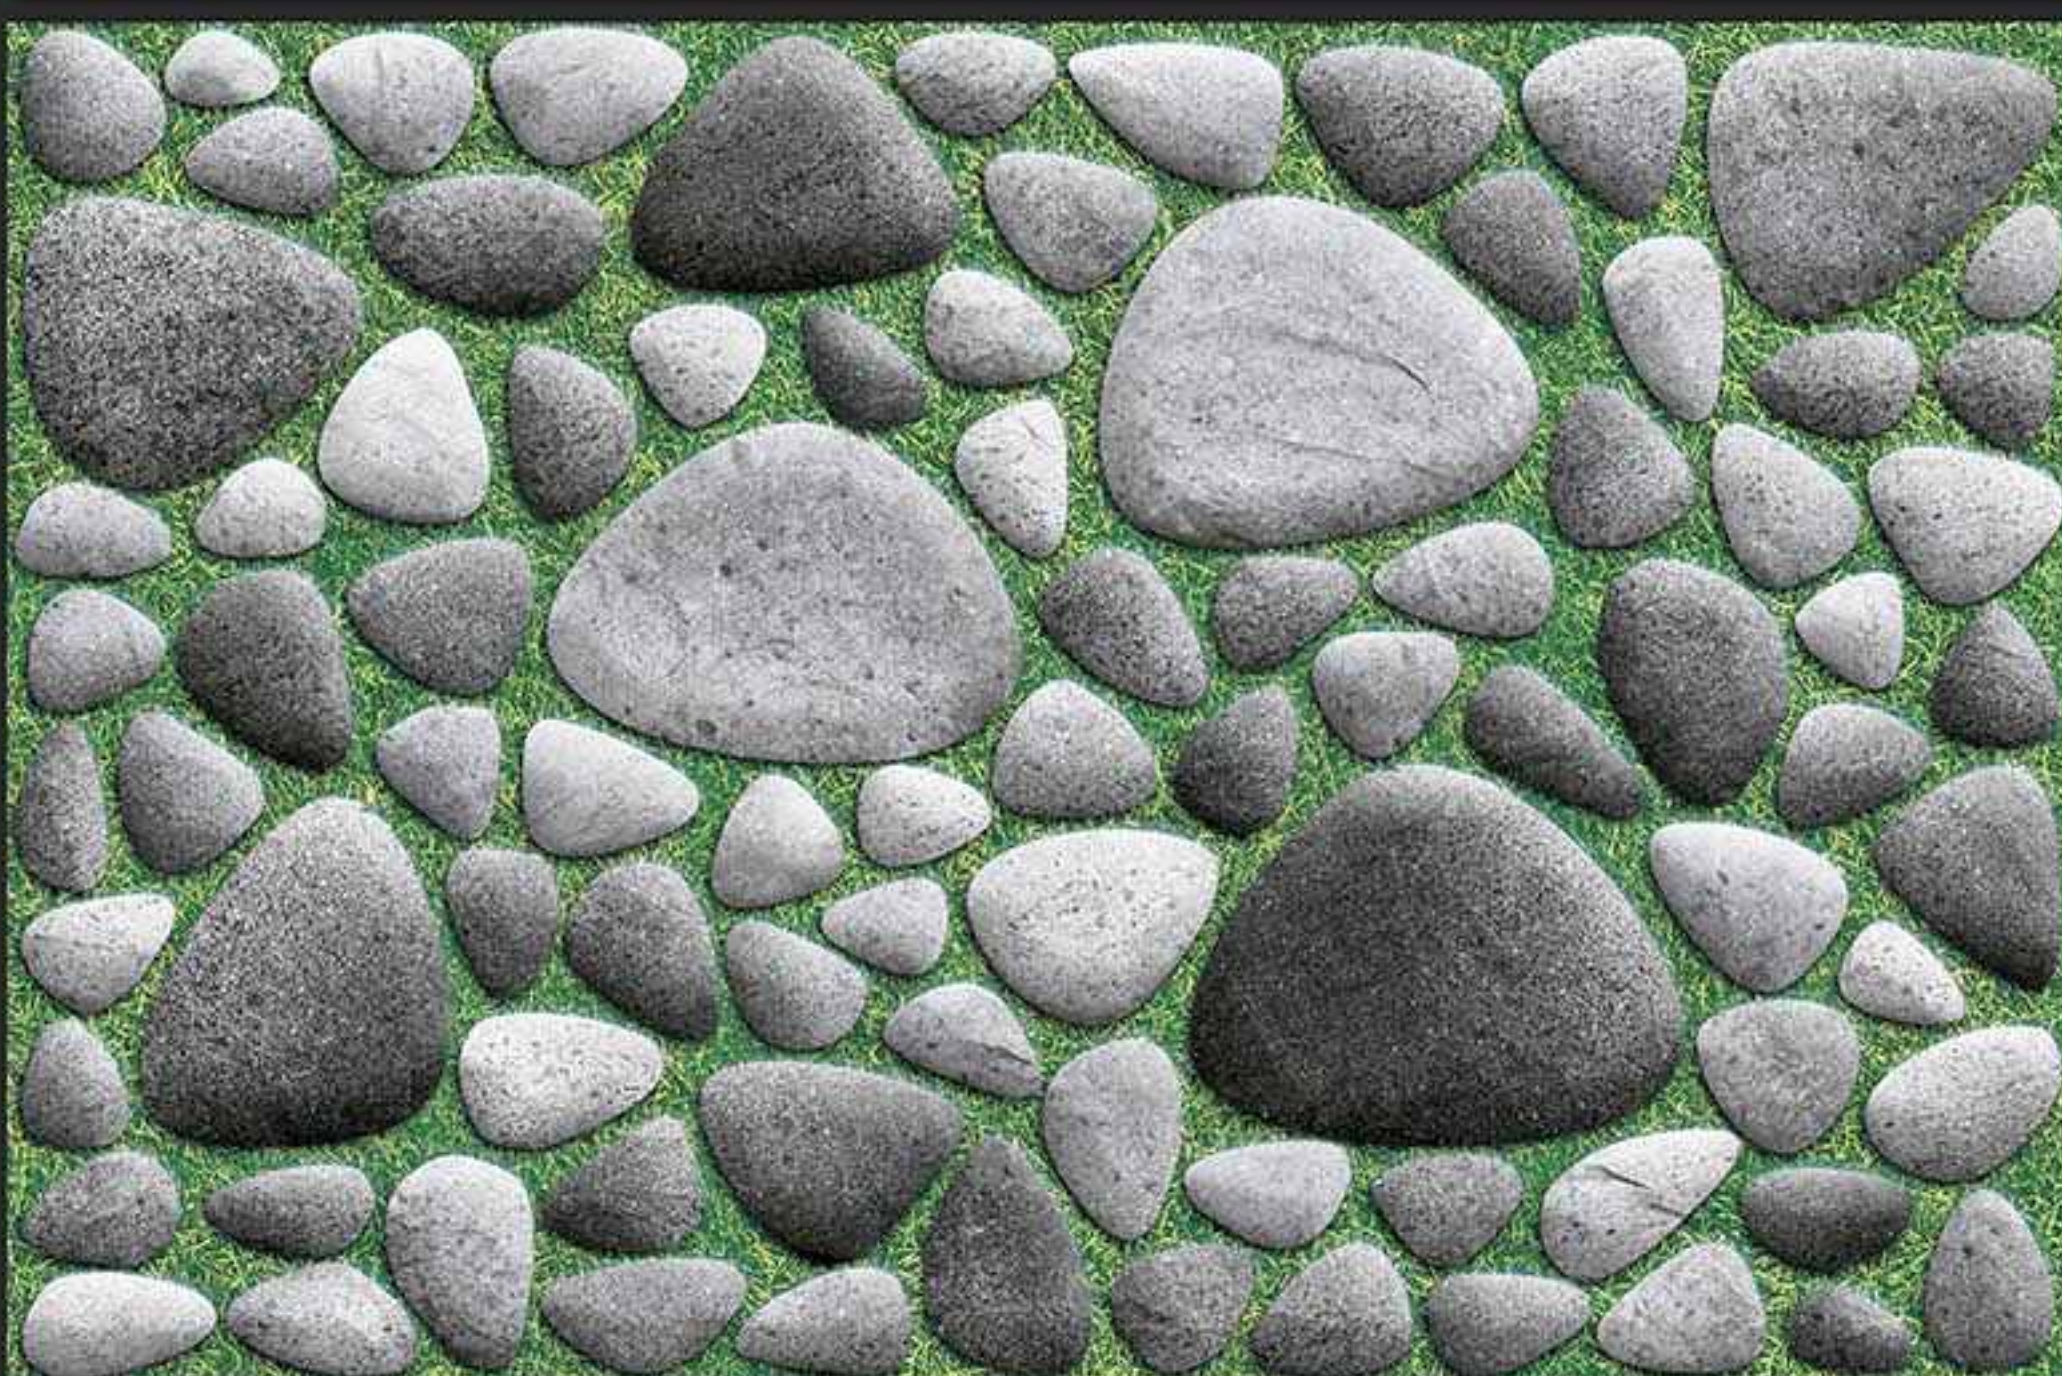

DIGITAL
WALL TILES

300x450MM GLOSSY

VERONICA
CERAMIC

169 [PUNCH]