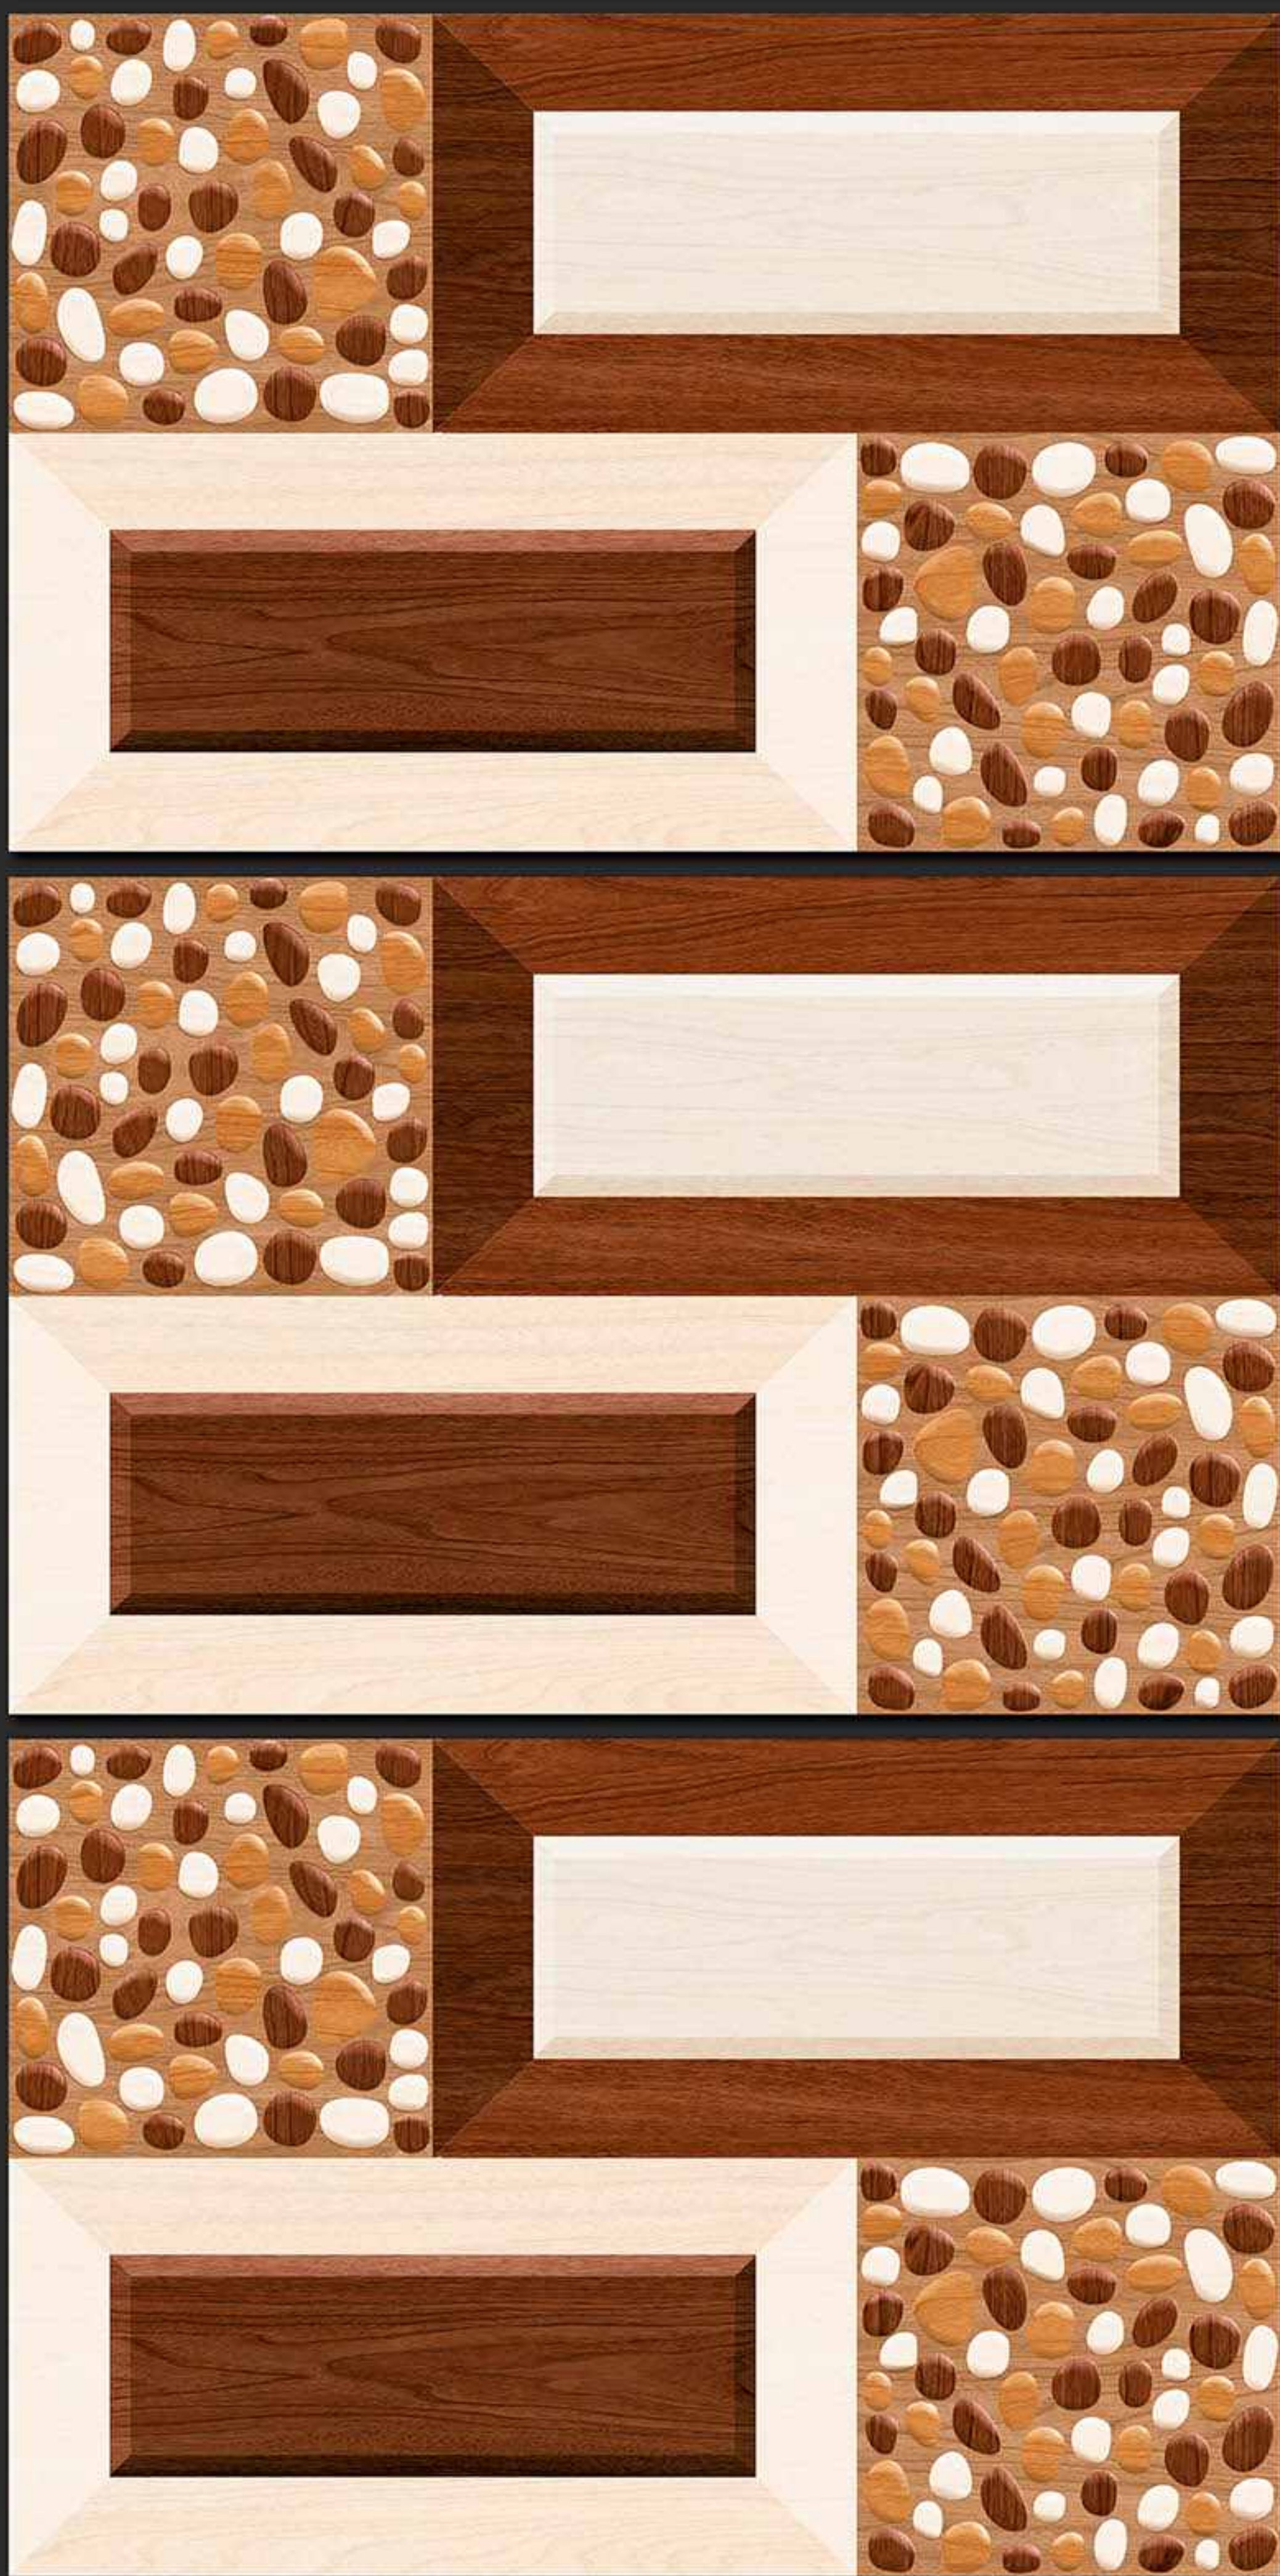

300x450MM GLOSSY

**VERONICA**  
CERAMIC

223 [PUNCH]

DIGITAL  
WALL TILES

300x450MM GLOSSY

**VERONICA**  
CERAMIC

224 [PUNCH]

DIGITAL  
WALL TILES   
300x450MM GLOSSY