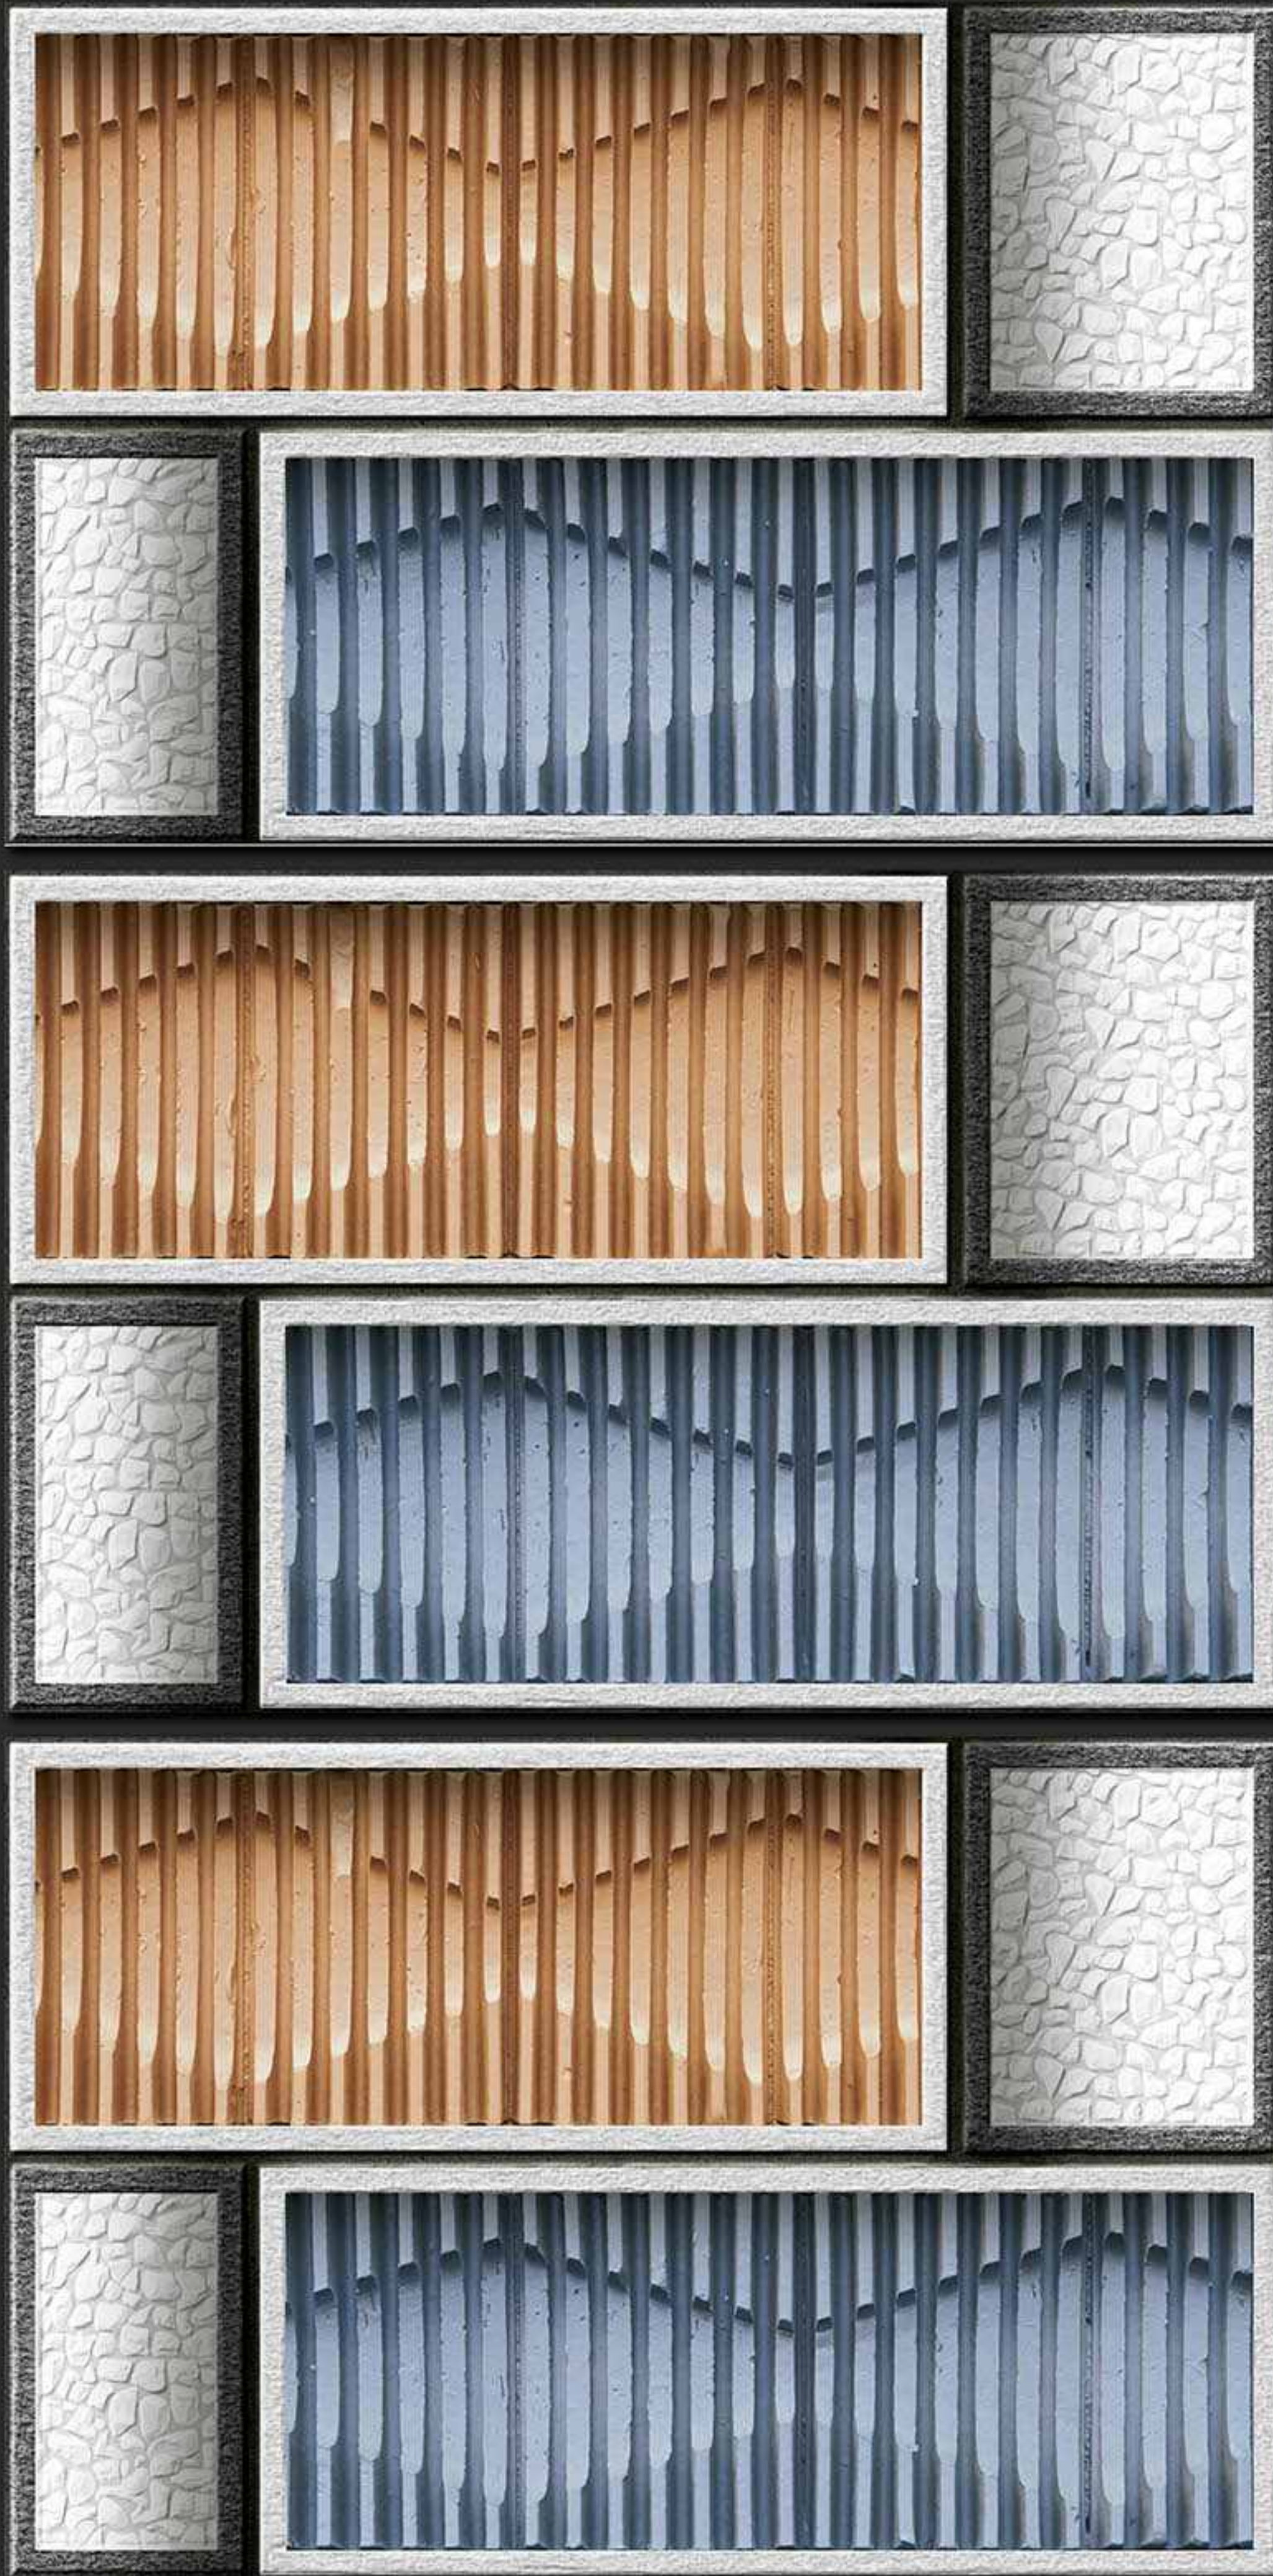

DIGITAL
WALL TILES

300x450MM GLOSSY

VERONICA
CERAMIC

103 [PUNCH]