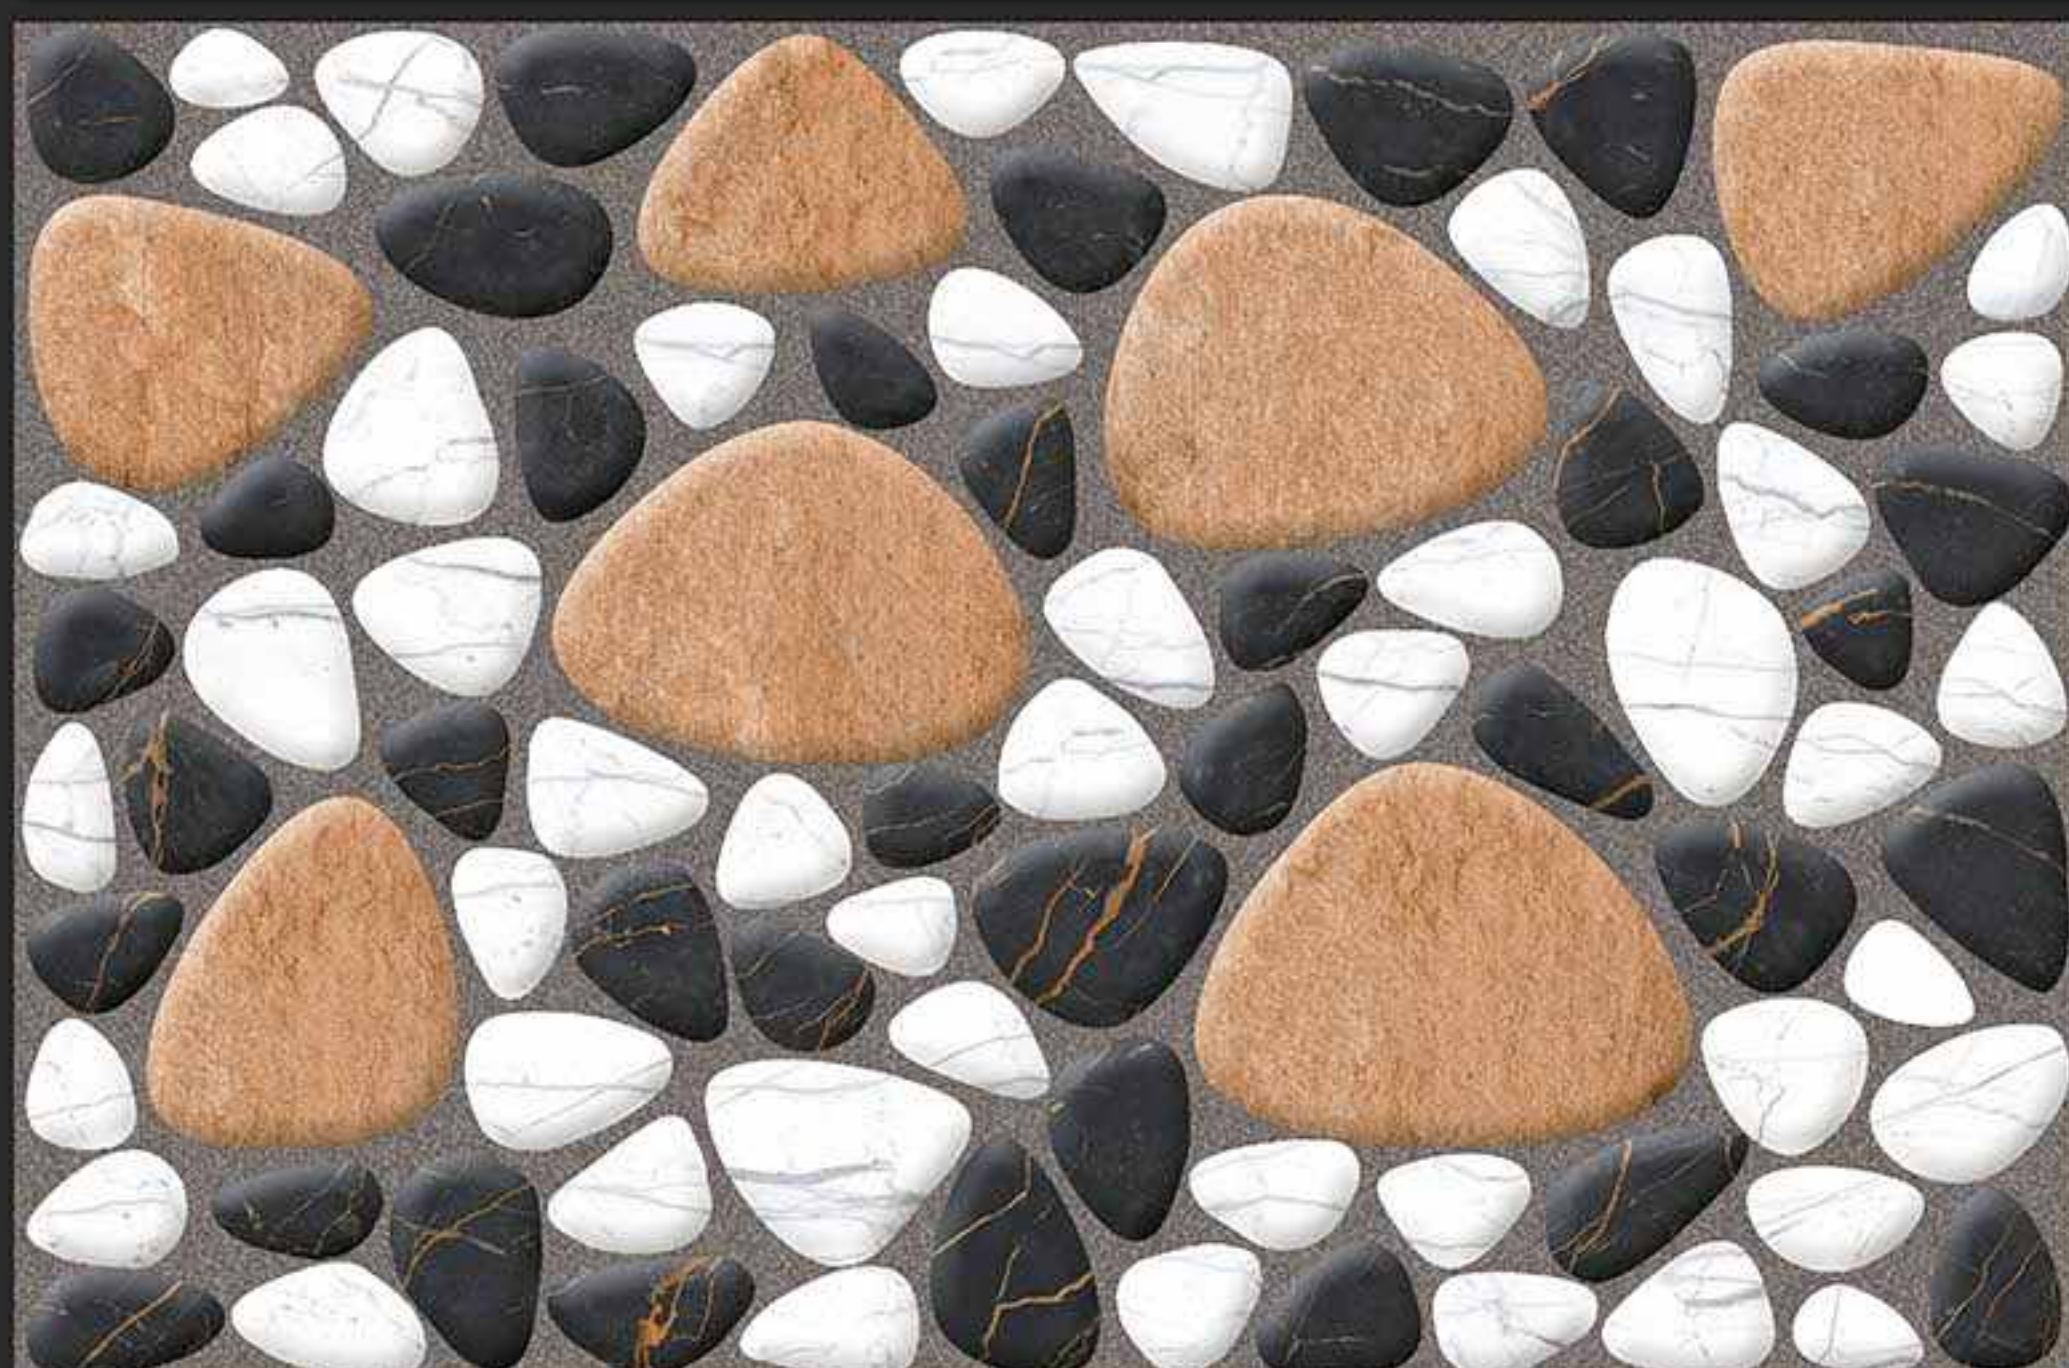

**VERONICA**  
CERAMIC

236 [PUNCH]

DIGITAL  
WALL TILES

300x450MM GLOSSY

**VERONICA**  
CERAMIC

240 [PUNCH]

DIGITAL  
WALL TILES

300x450MM GLOSSY