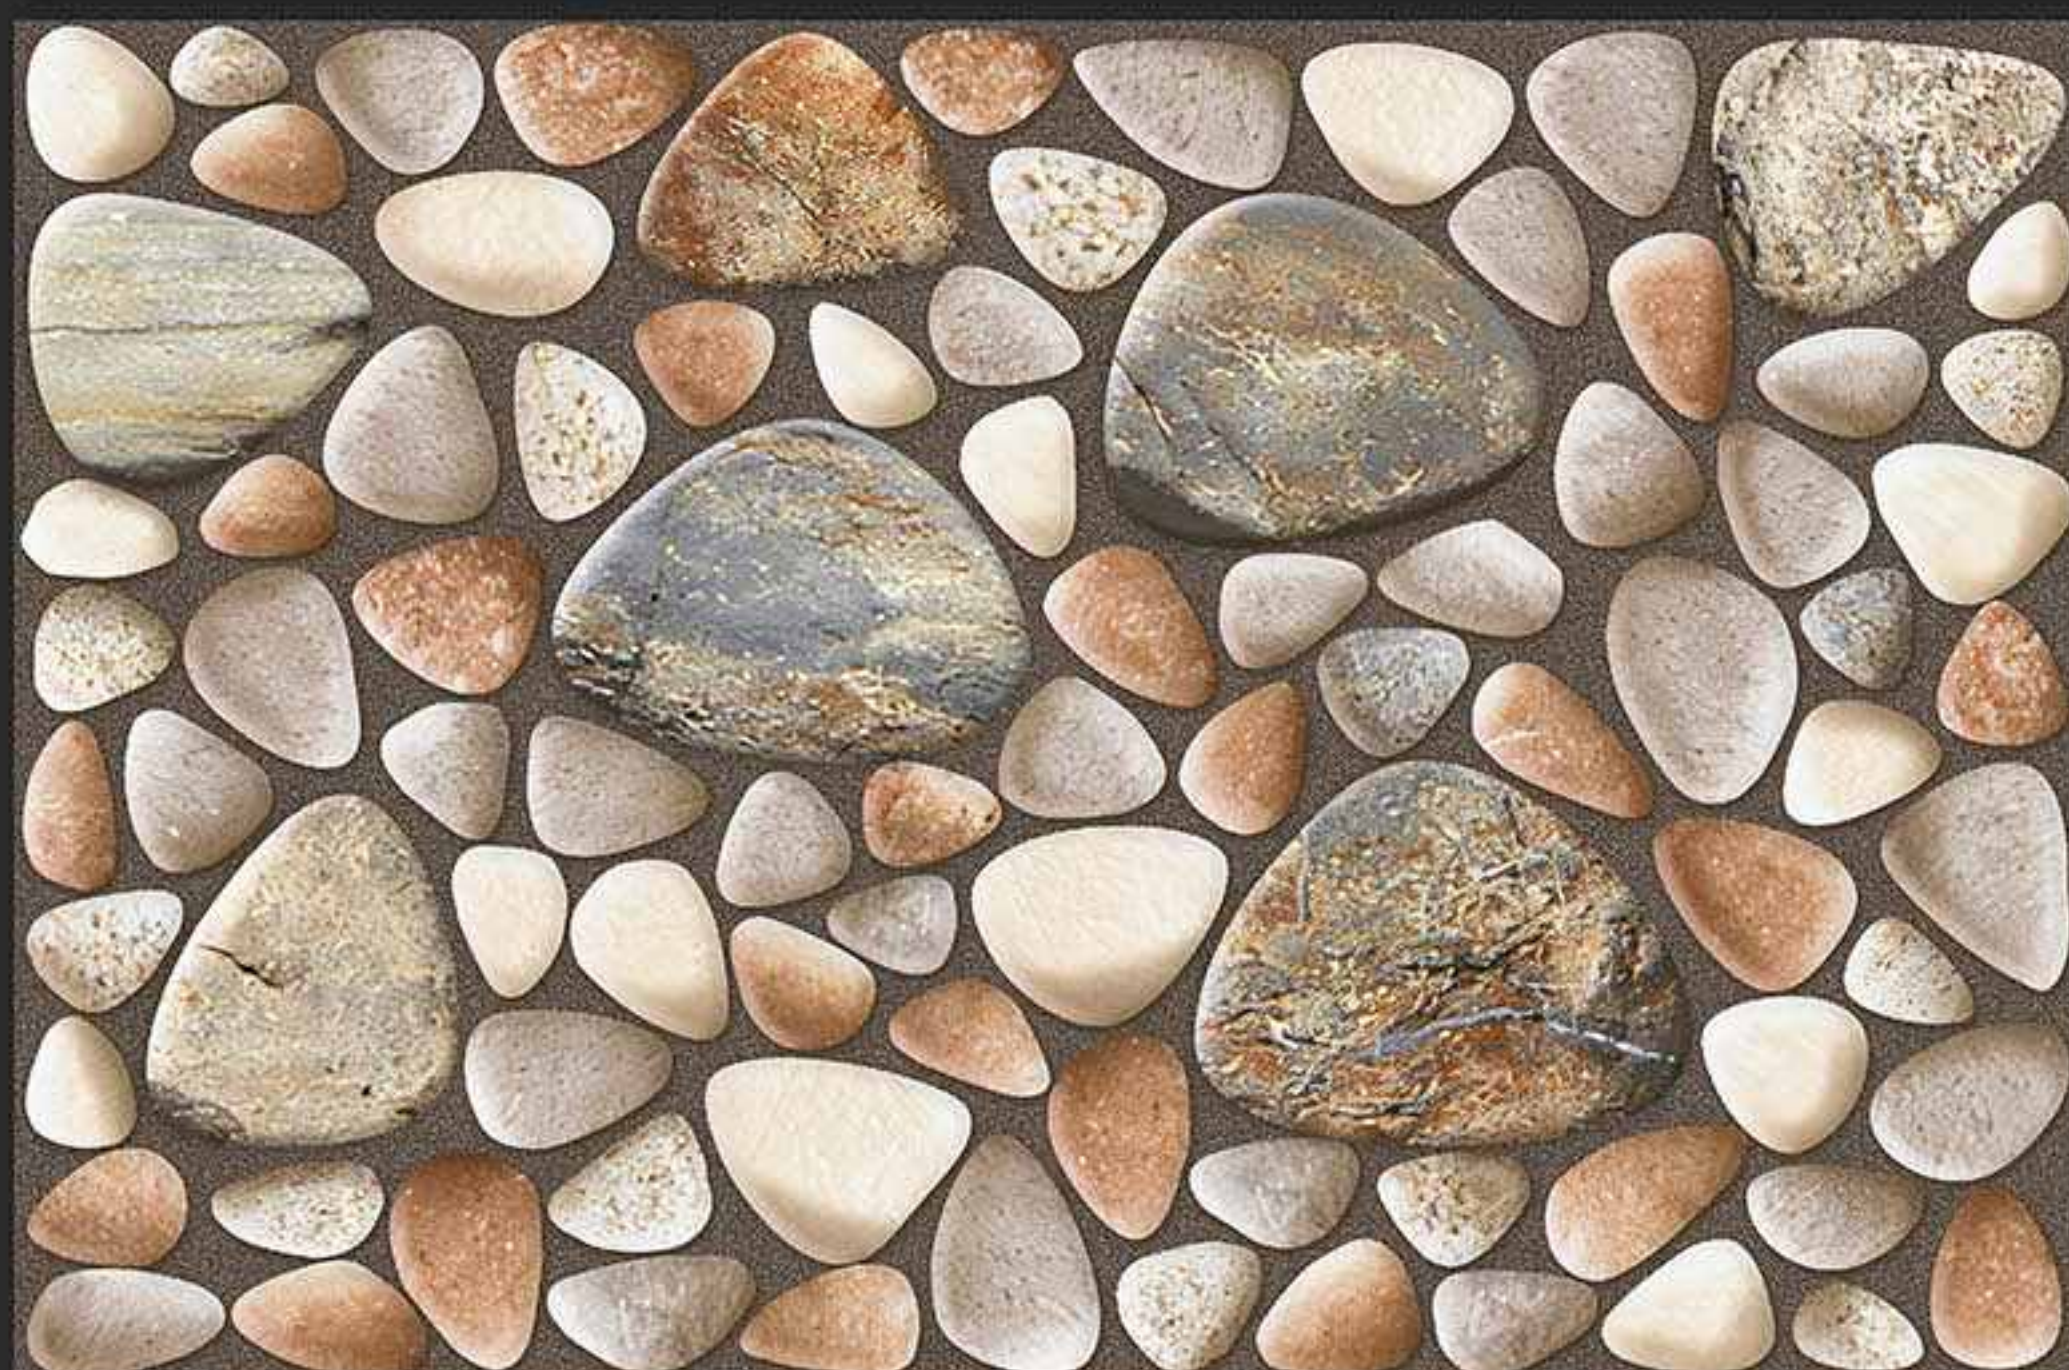

DIGITAL
WALL TILES

300x450MM GLOSSY

VERONICA
CERAMIC

298 [PUNCH]