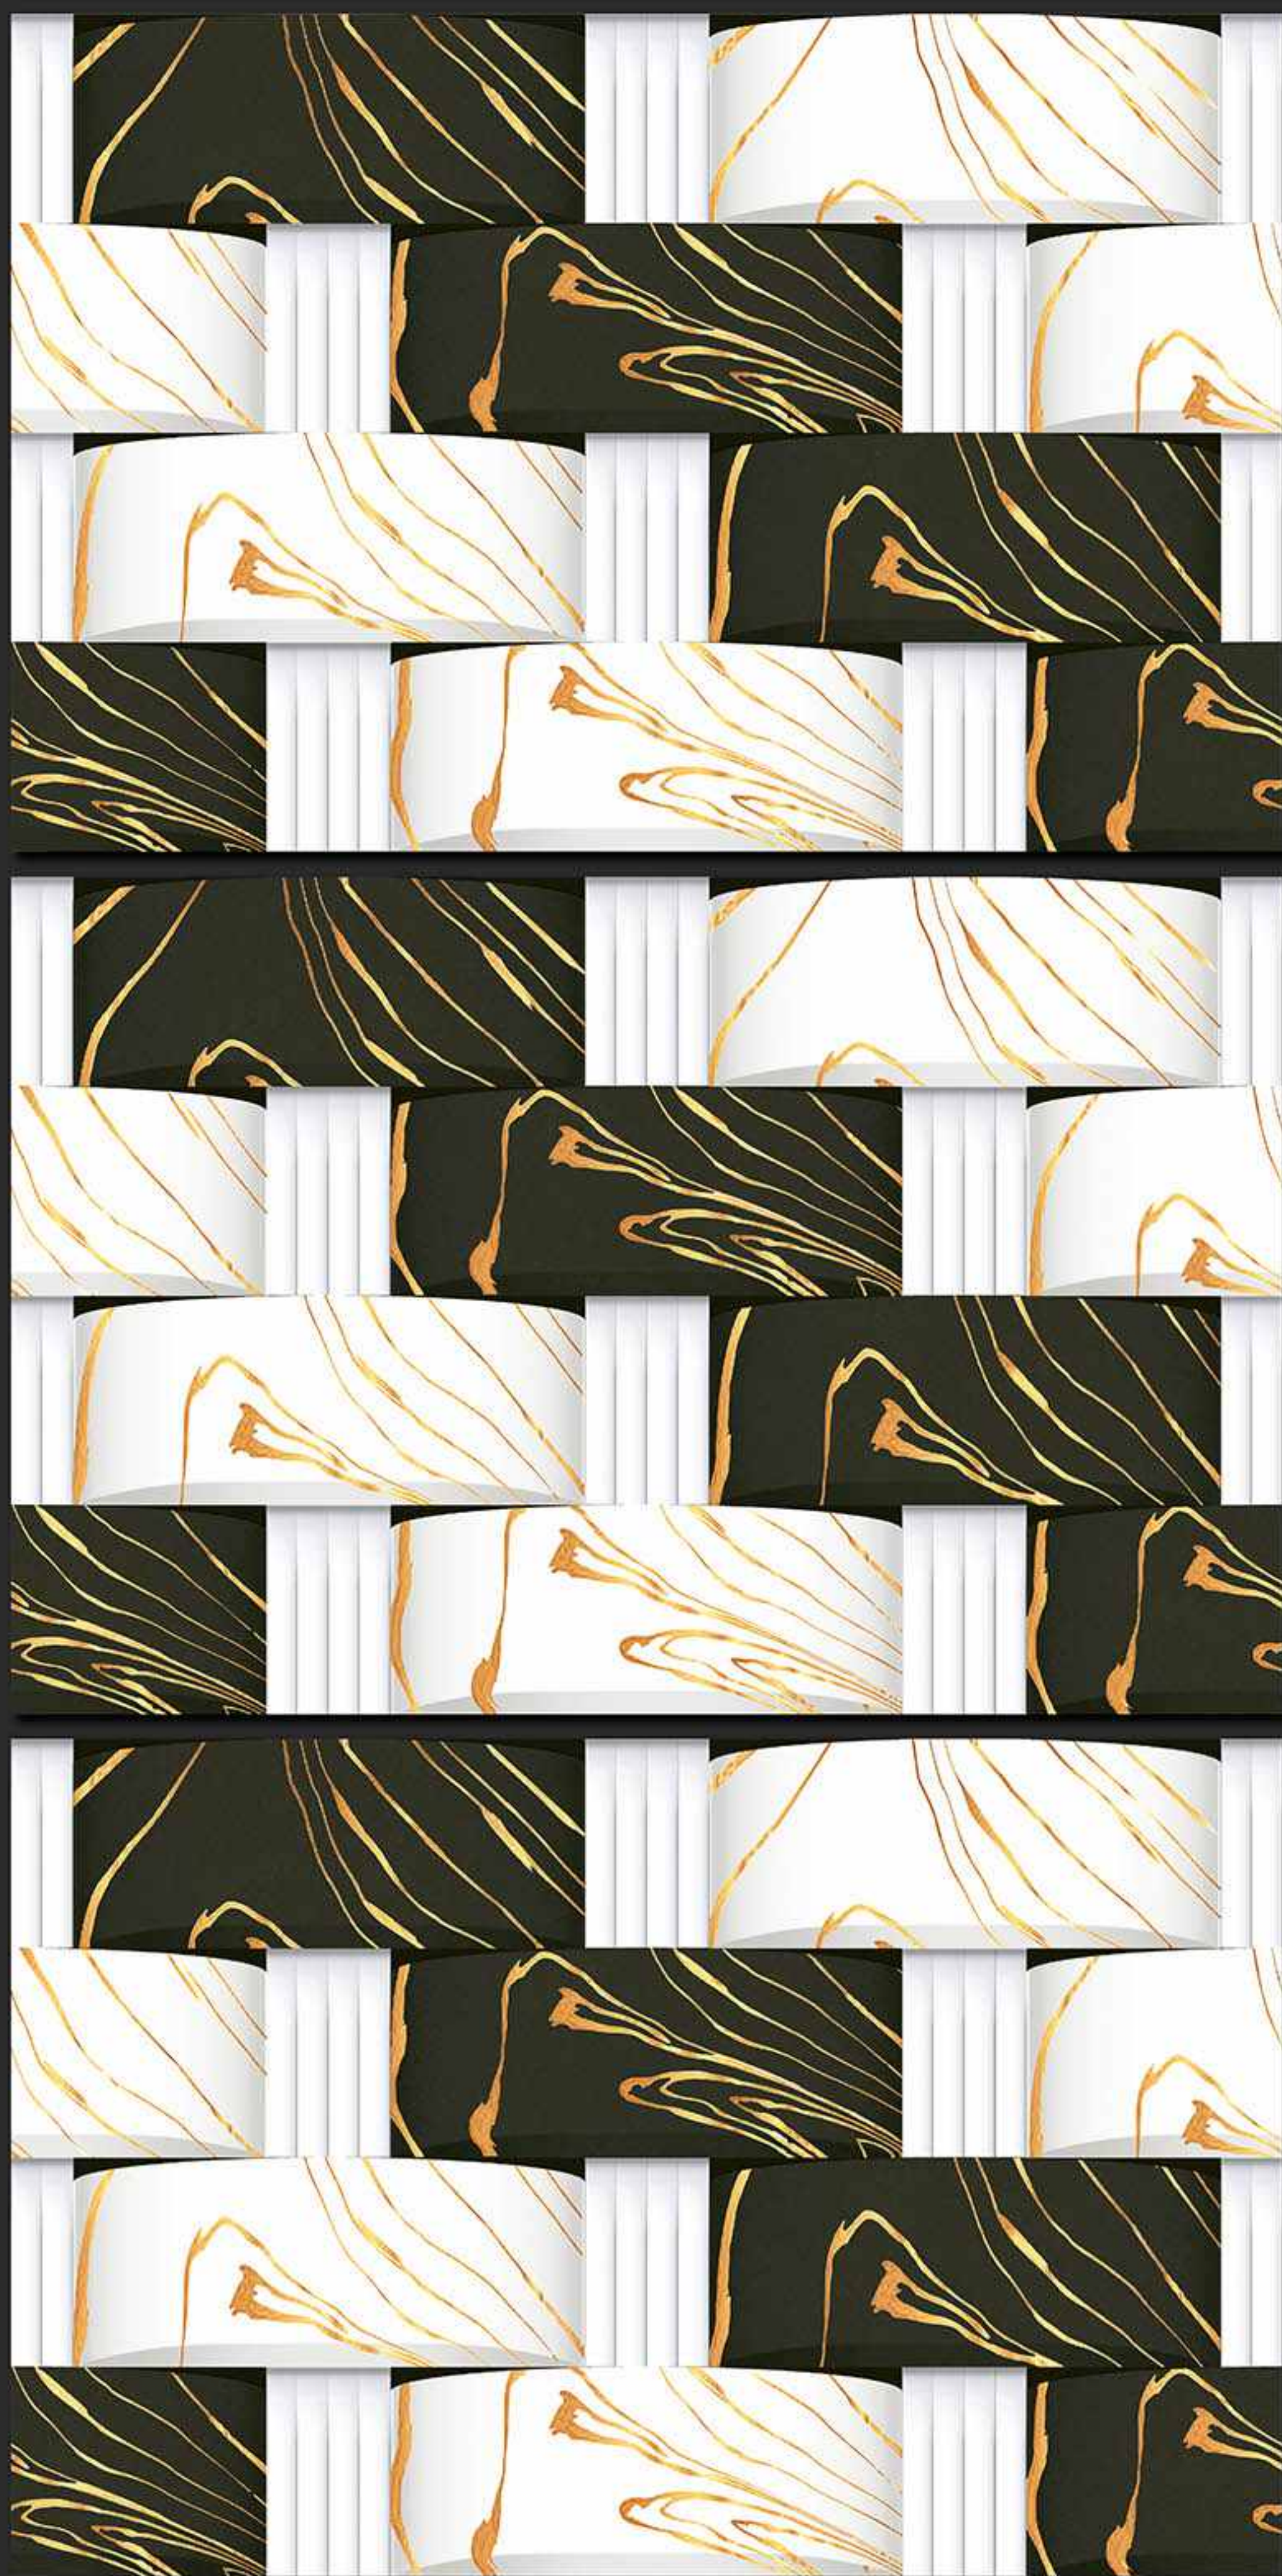

313 [PUNCH]

DIGITAL  
WALL TILES

300x450MM GLOSSY

**VERONICA**  
CERAMIC

314 [PUNCH]

DIGITAL  
WALL TILES

300x450MM GLOSSY

**VERONICA**  
CERAMIC