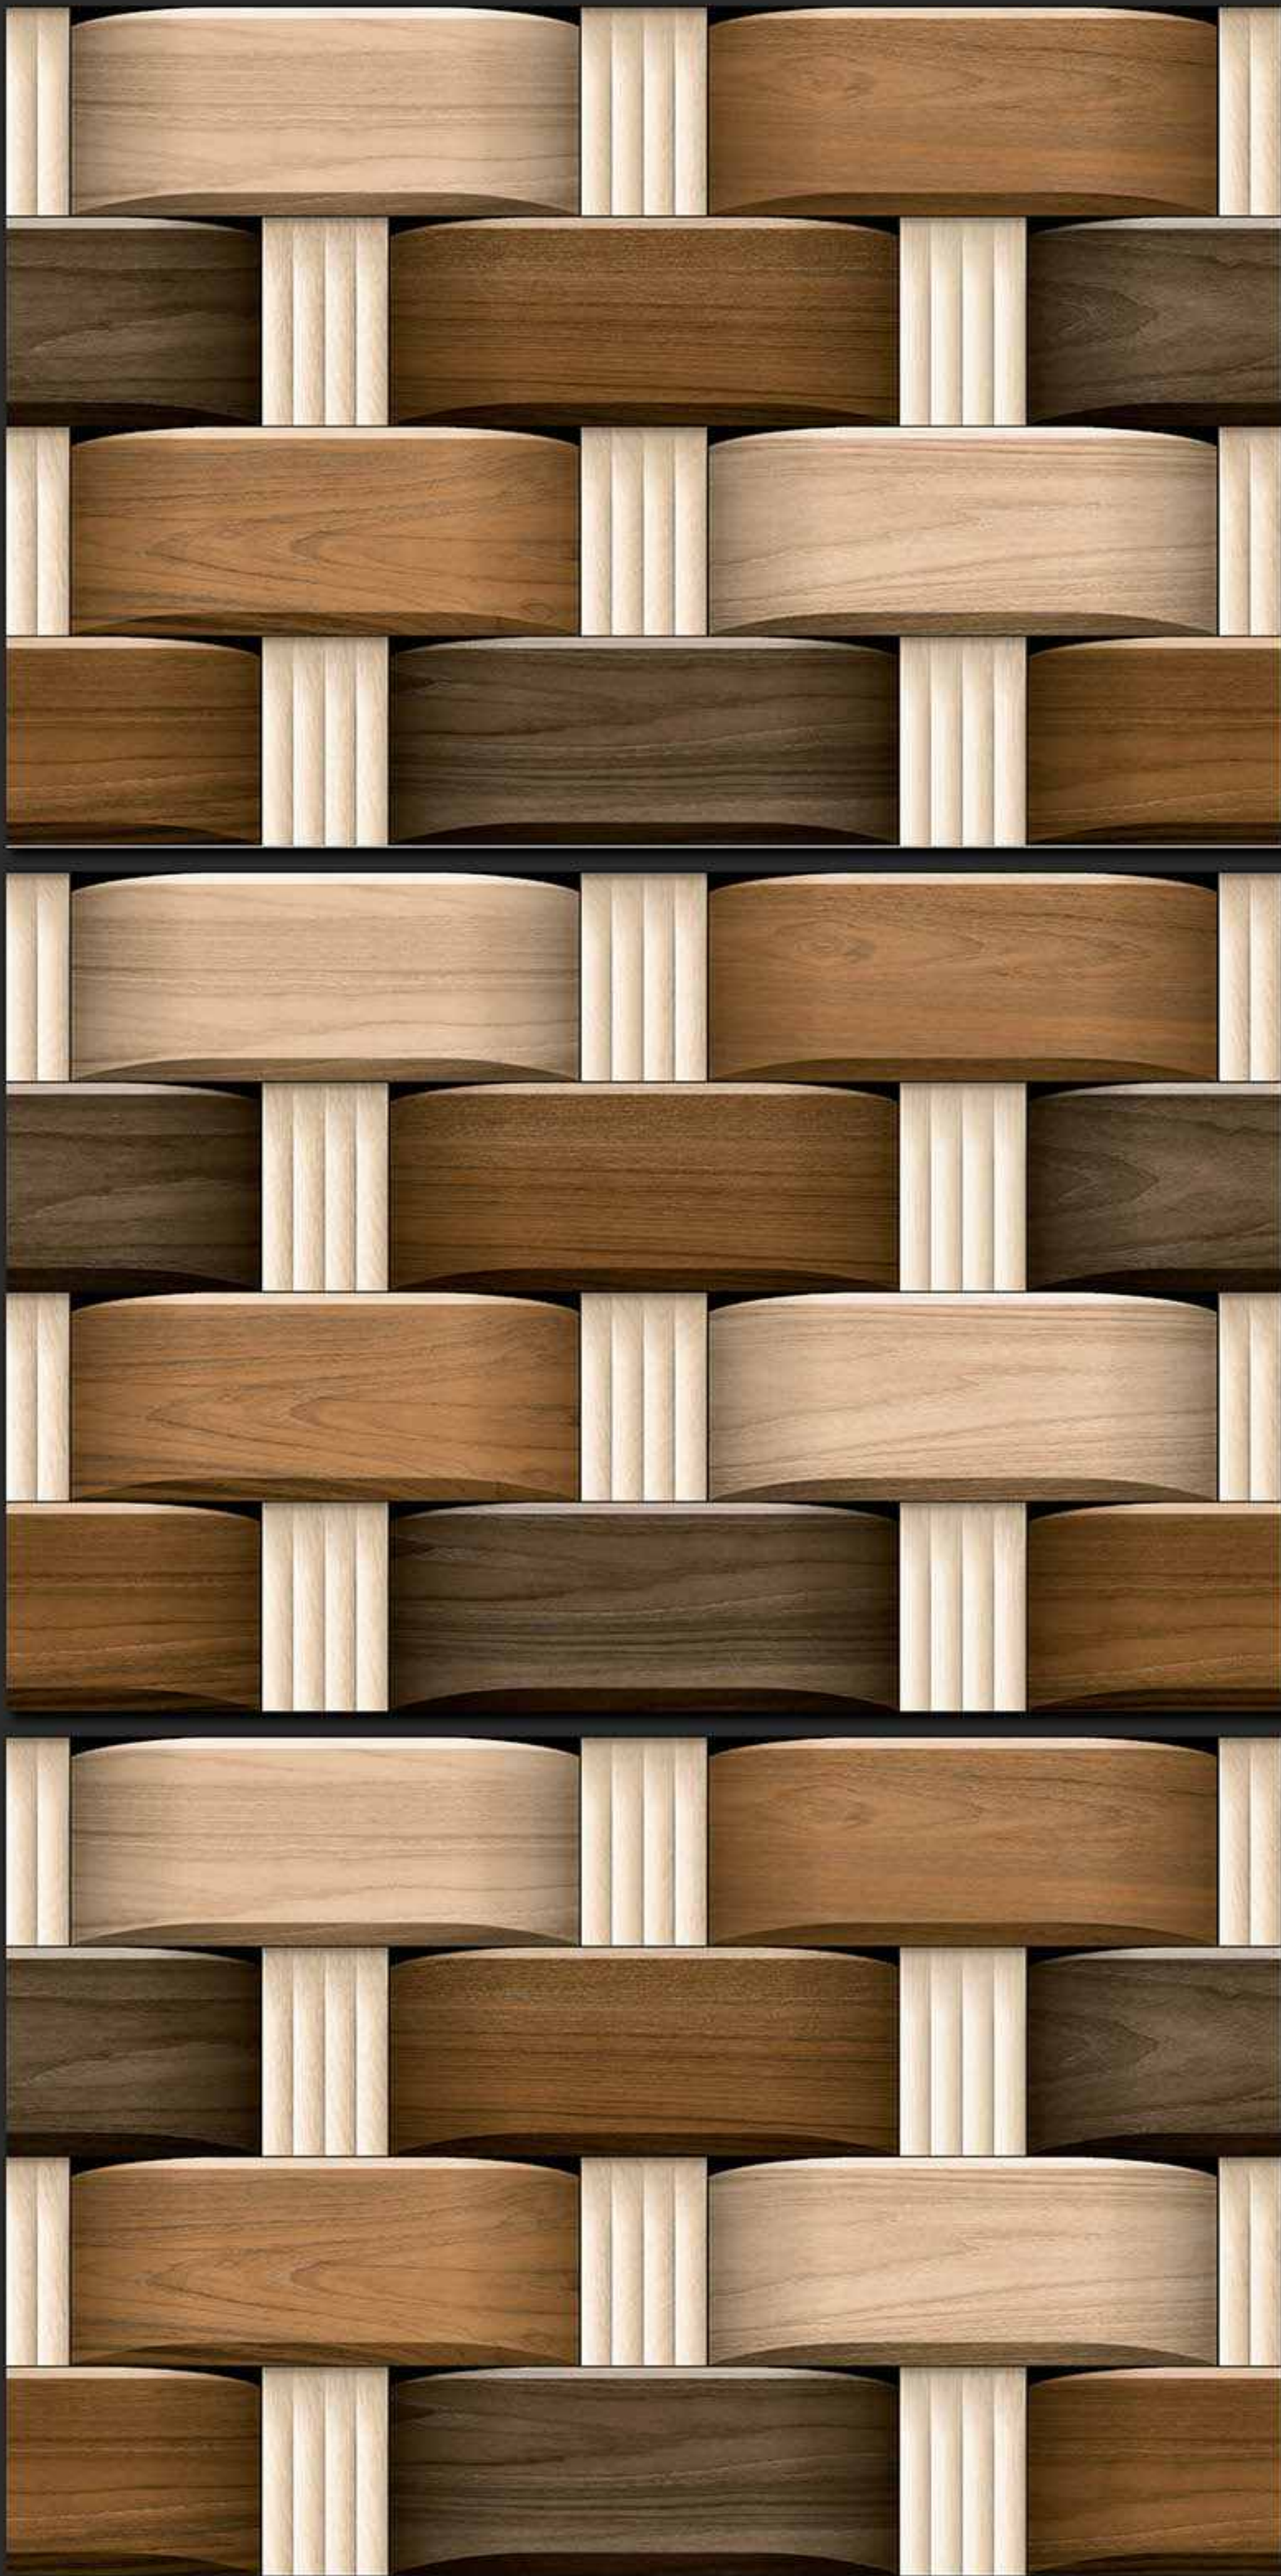

DIGITAL
WALL TILES

300x450MM GLOSSY

VERONICA
CERAMIC

148 [PUNCH]