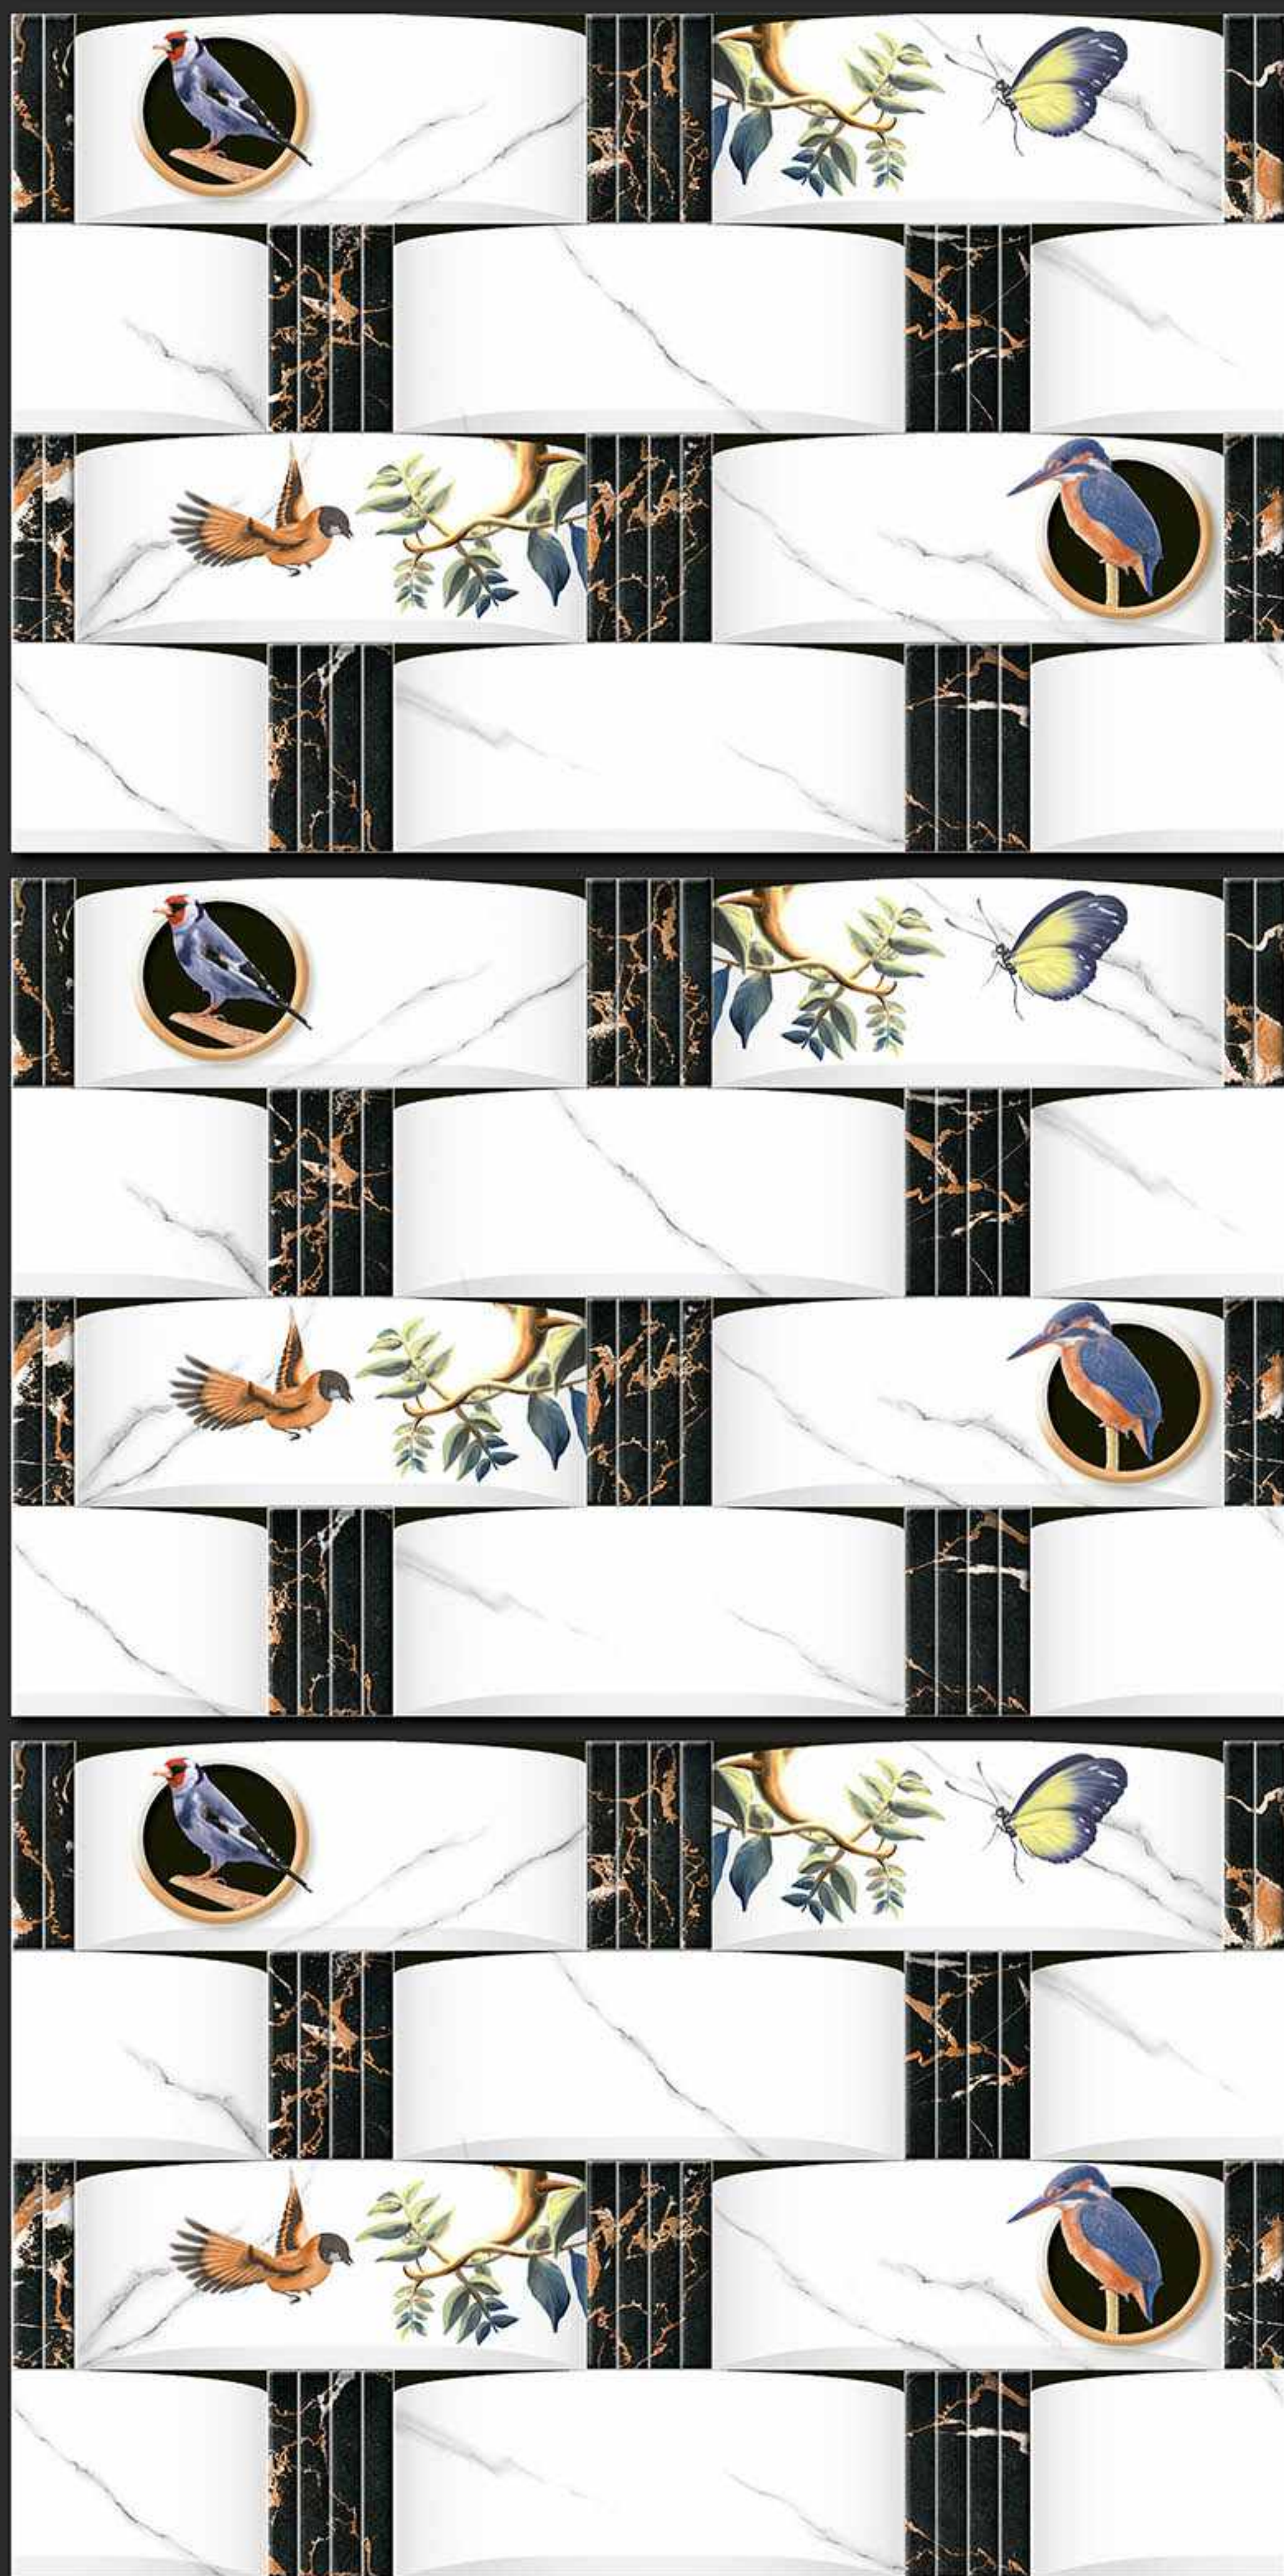

DIGITAL
WALL TILES

300x450MM GLOSSY

VERONICA
CERAMIC

370 [PUNCH]