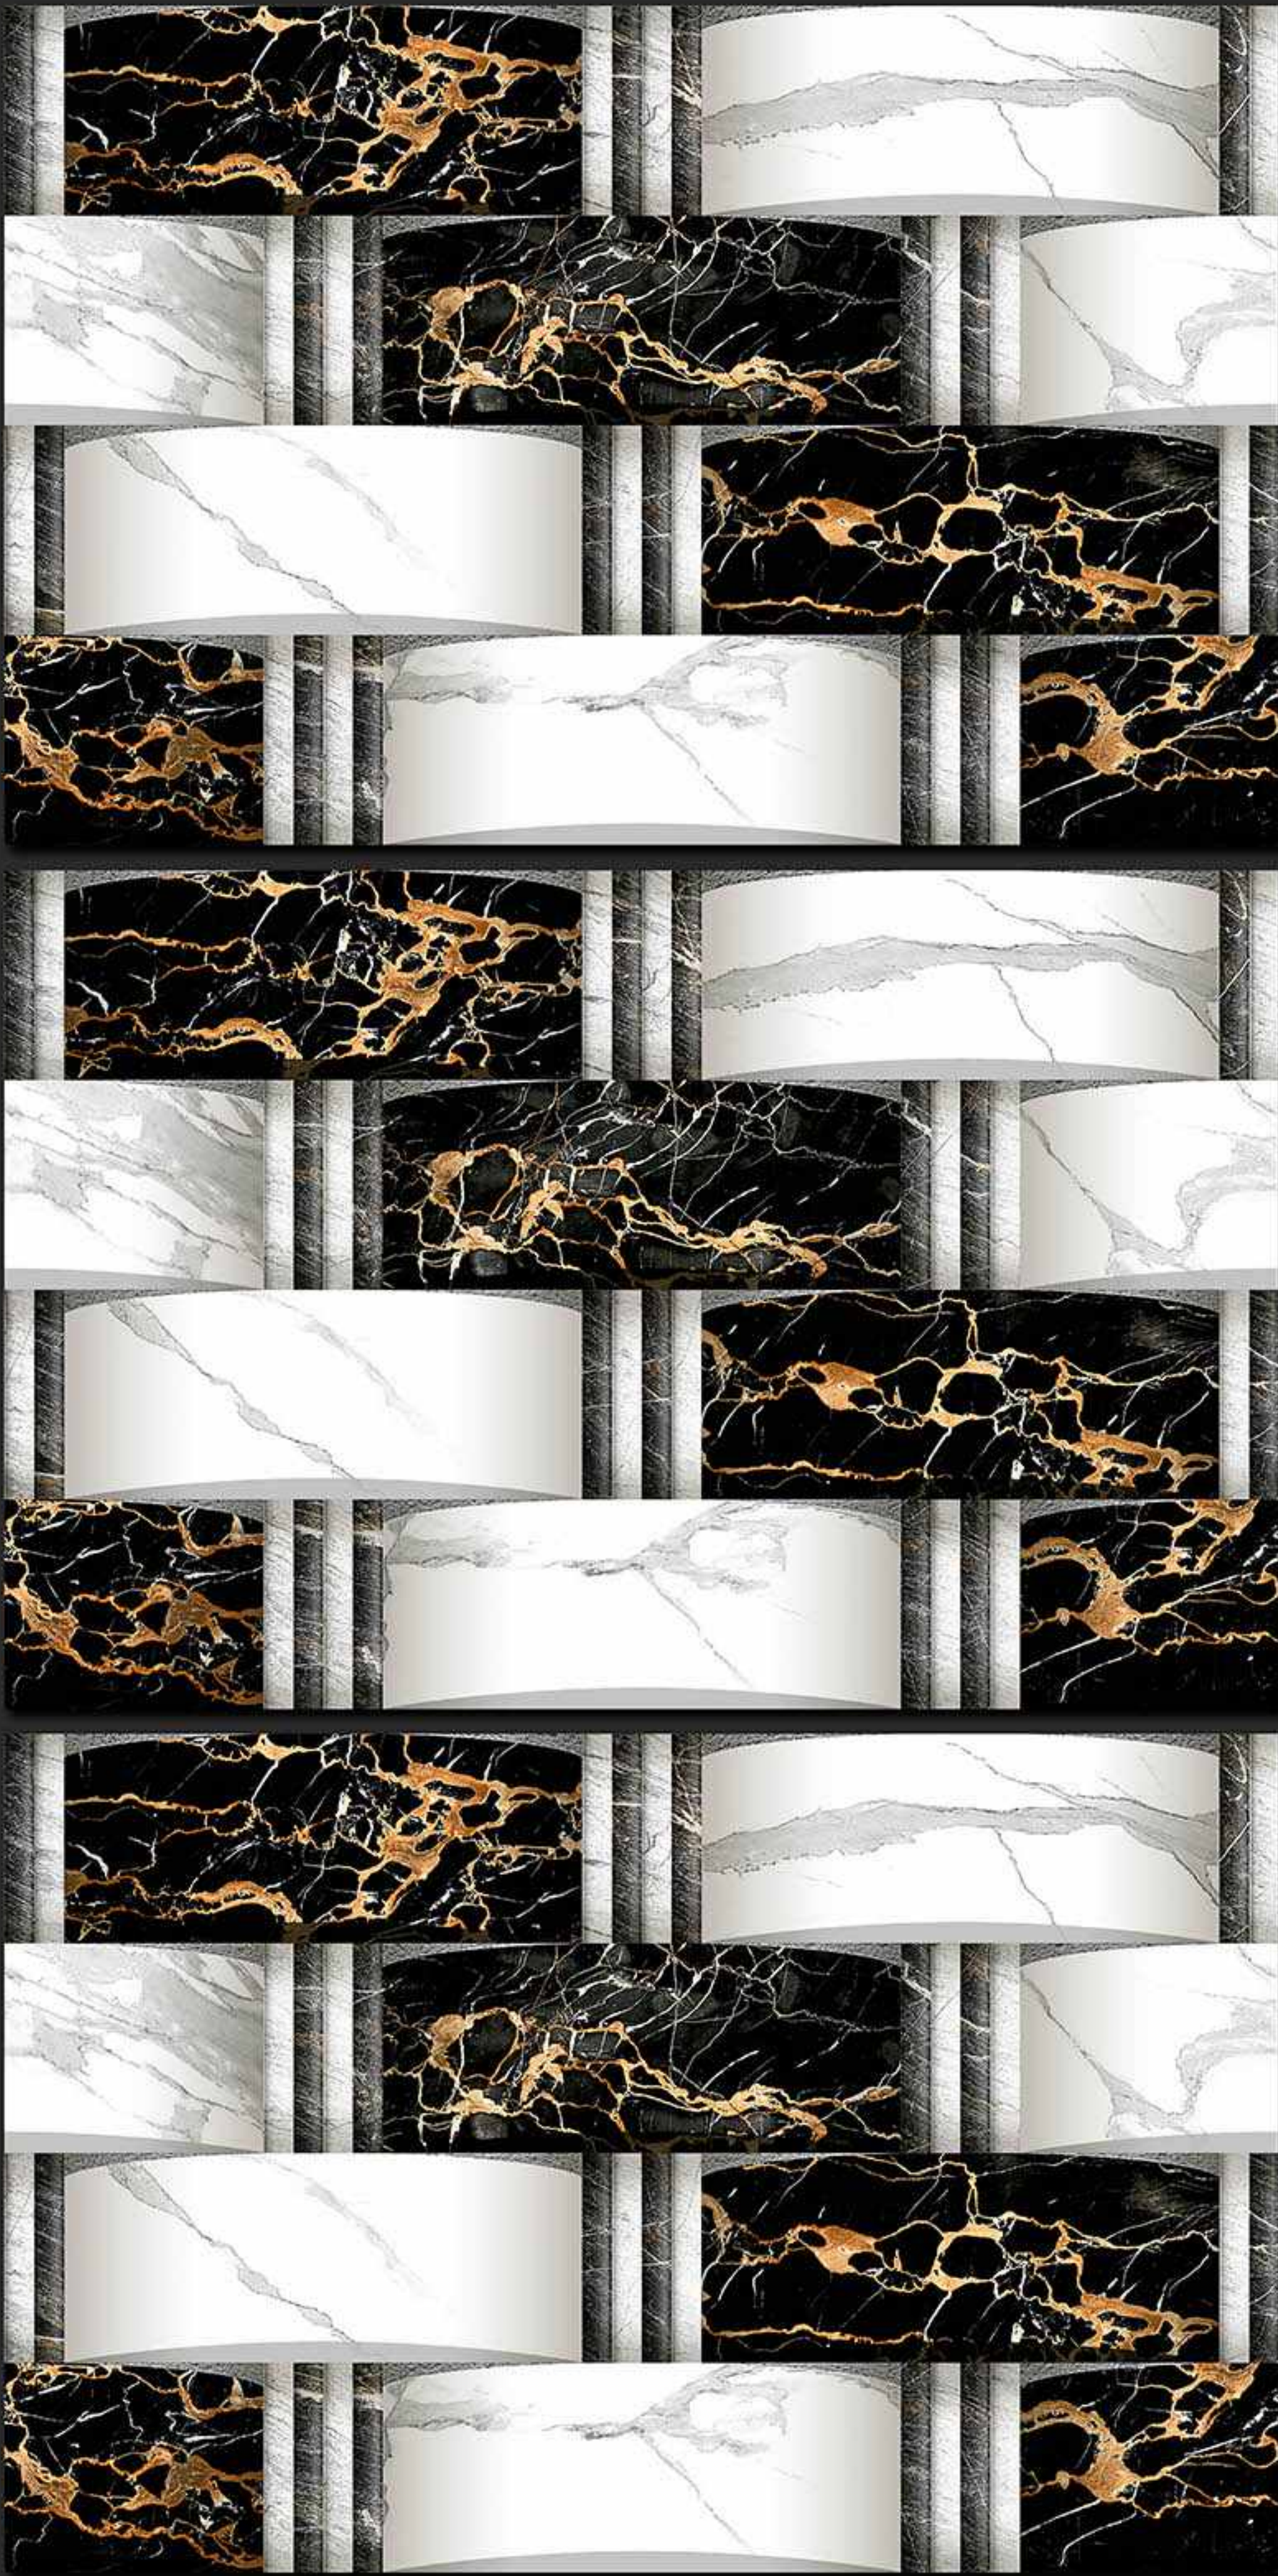

**VERONICA**  
CERAMIC

272 [PUNCH]

DIGITAL  
WALL TILES

300x450MM GLOSSY

**VERONICA**  
CERAMIC

273 [PUNCH]

DIGITAL  
WALL TILES   
300x450MM GLOSSY

**VERONICA**  
CERAMIC