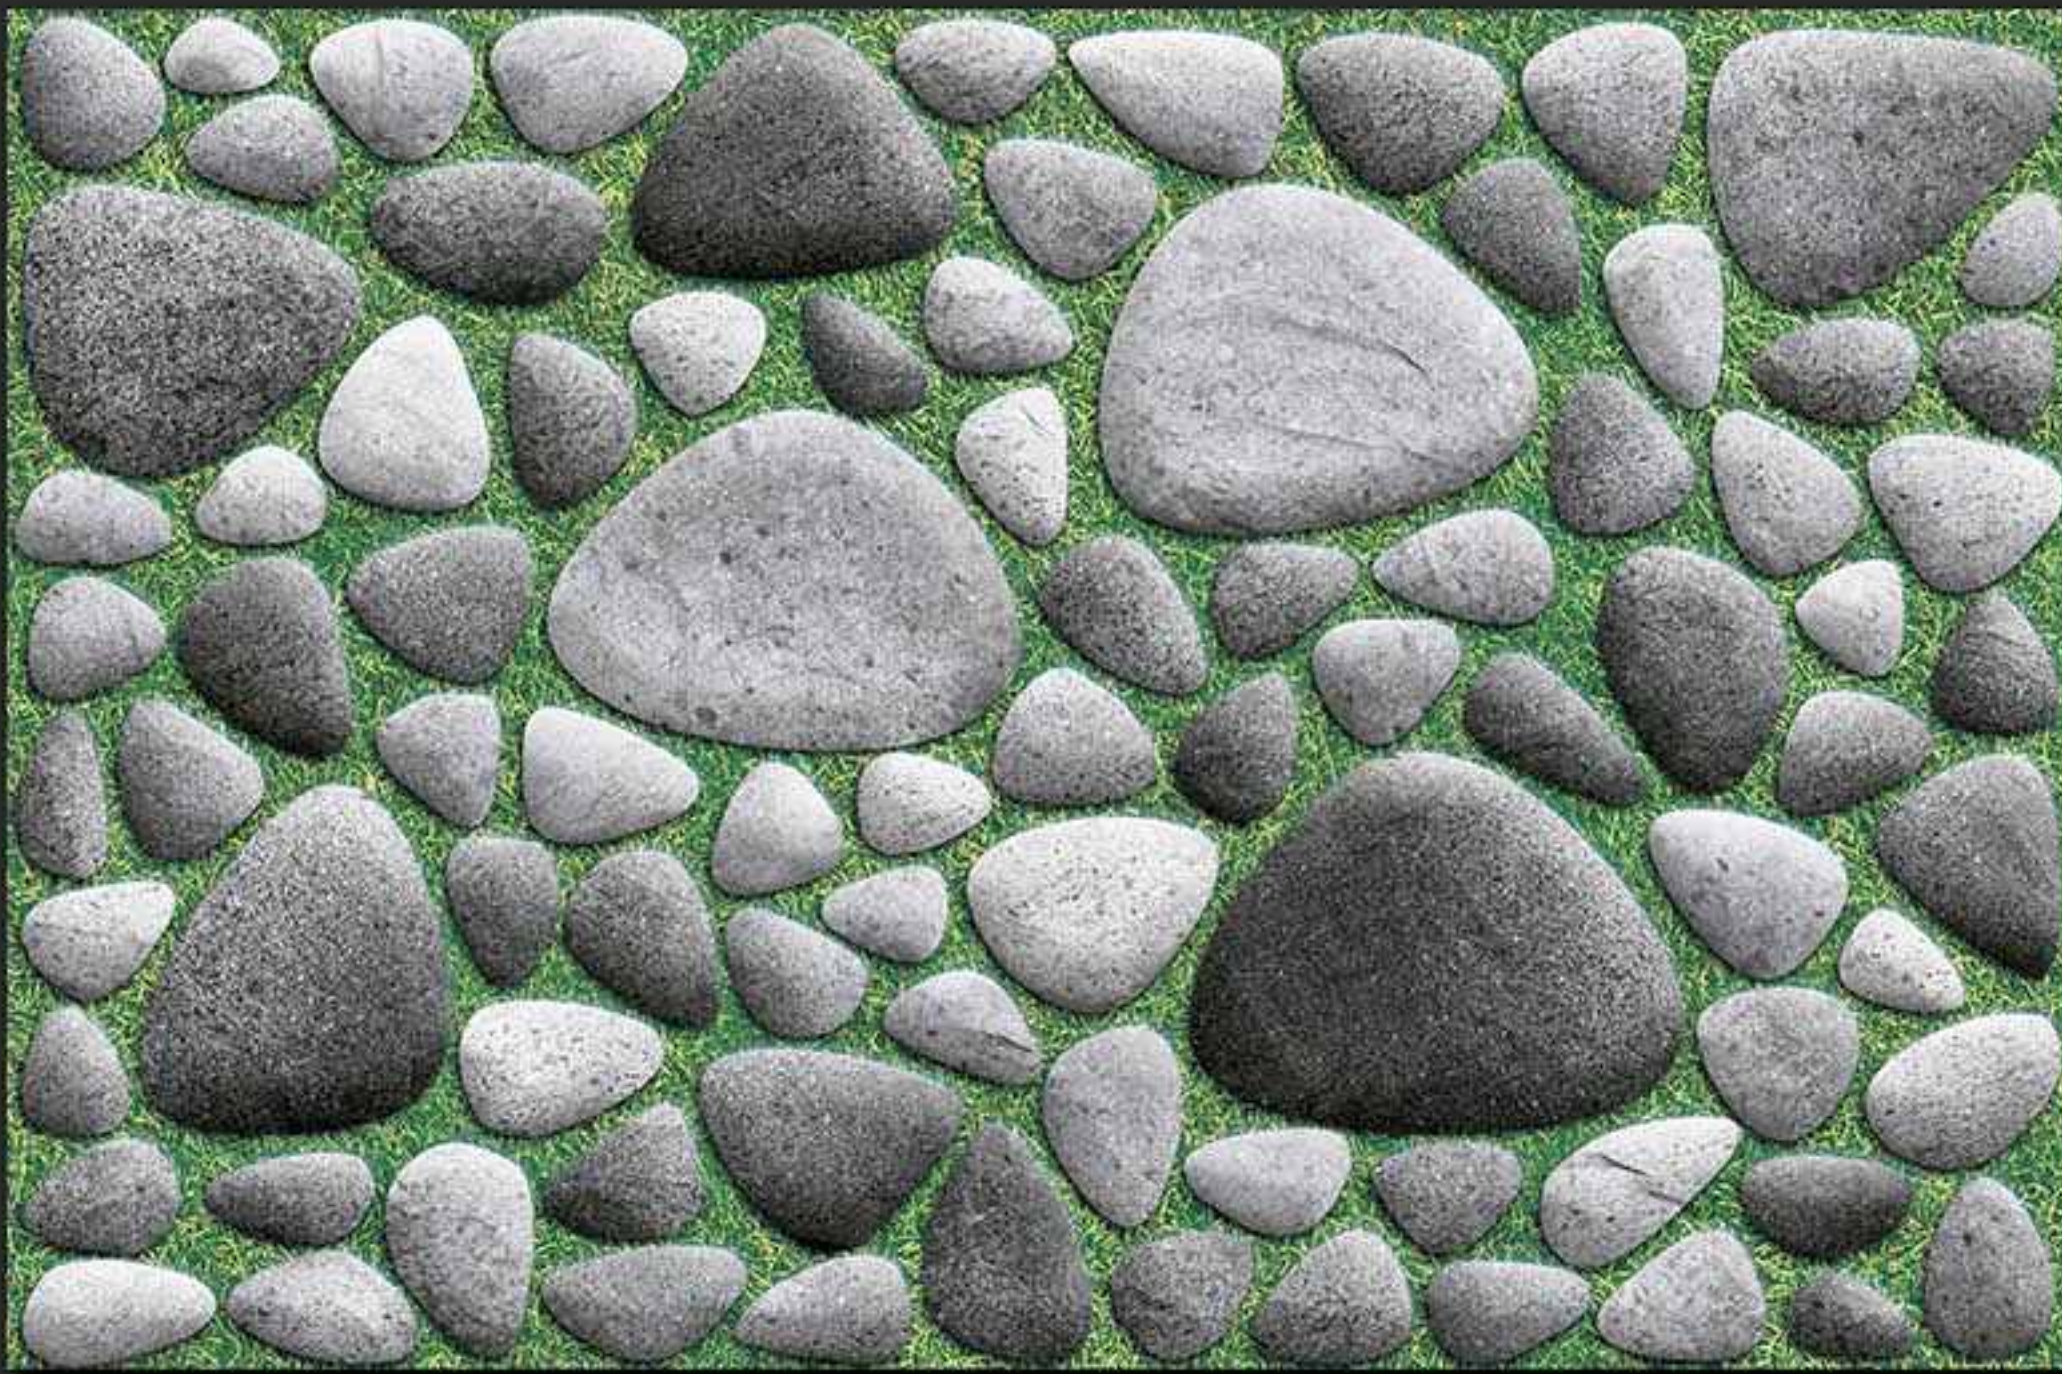

DIGITAL
WALL TILES

300x450MM GLOSSY

VERONICA
CERAMIC

169 [PUNCH]