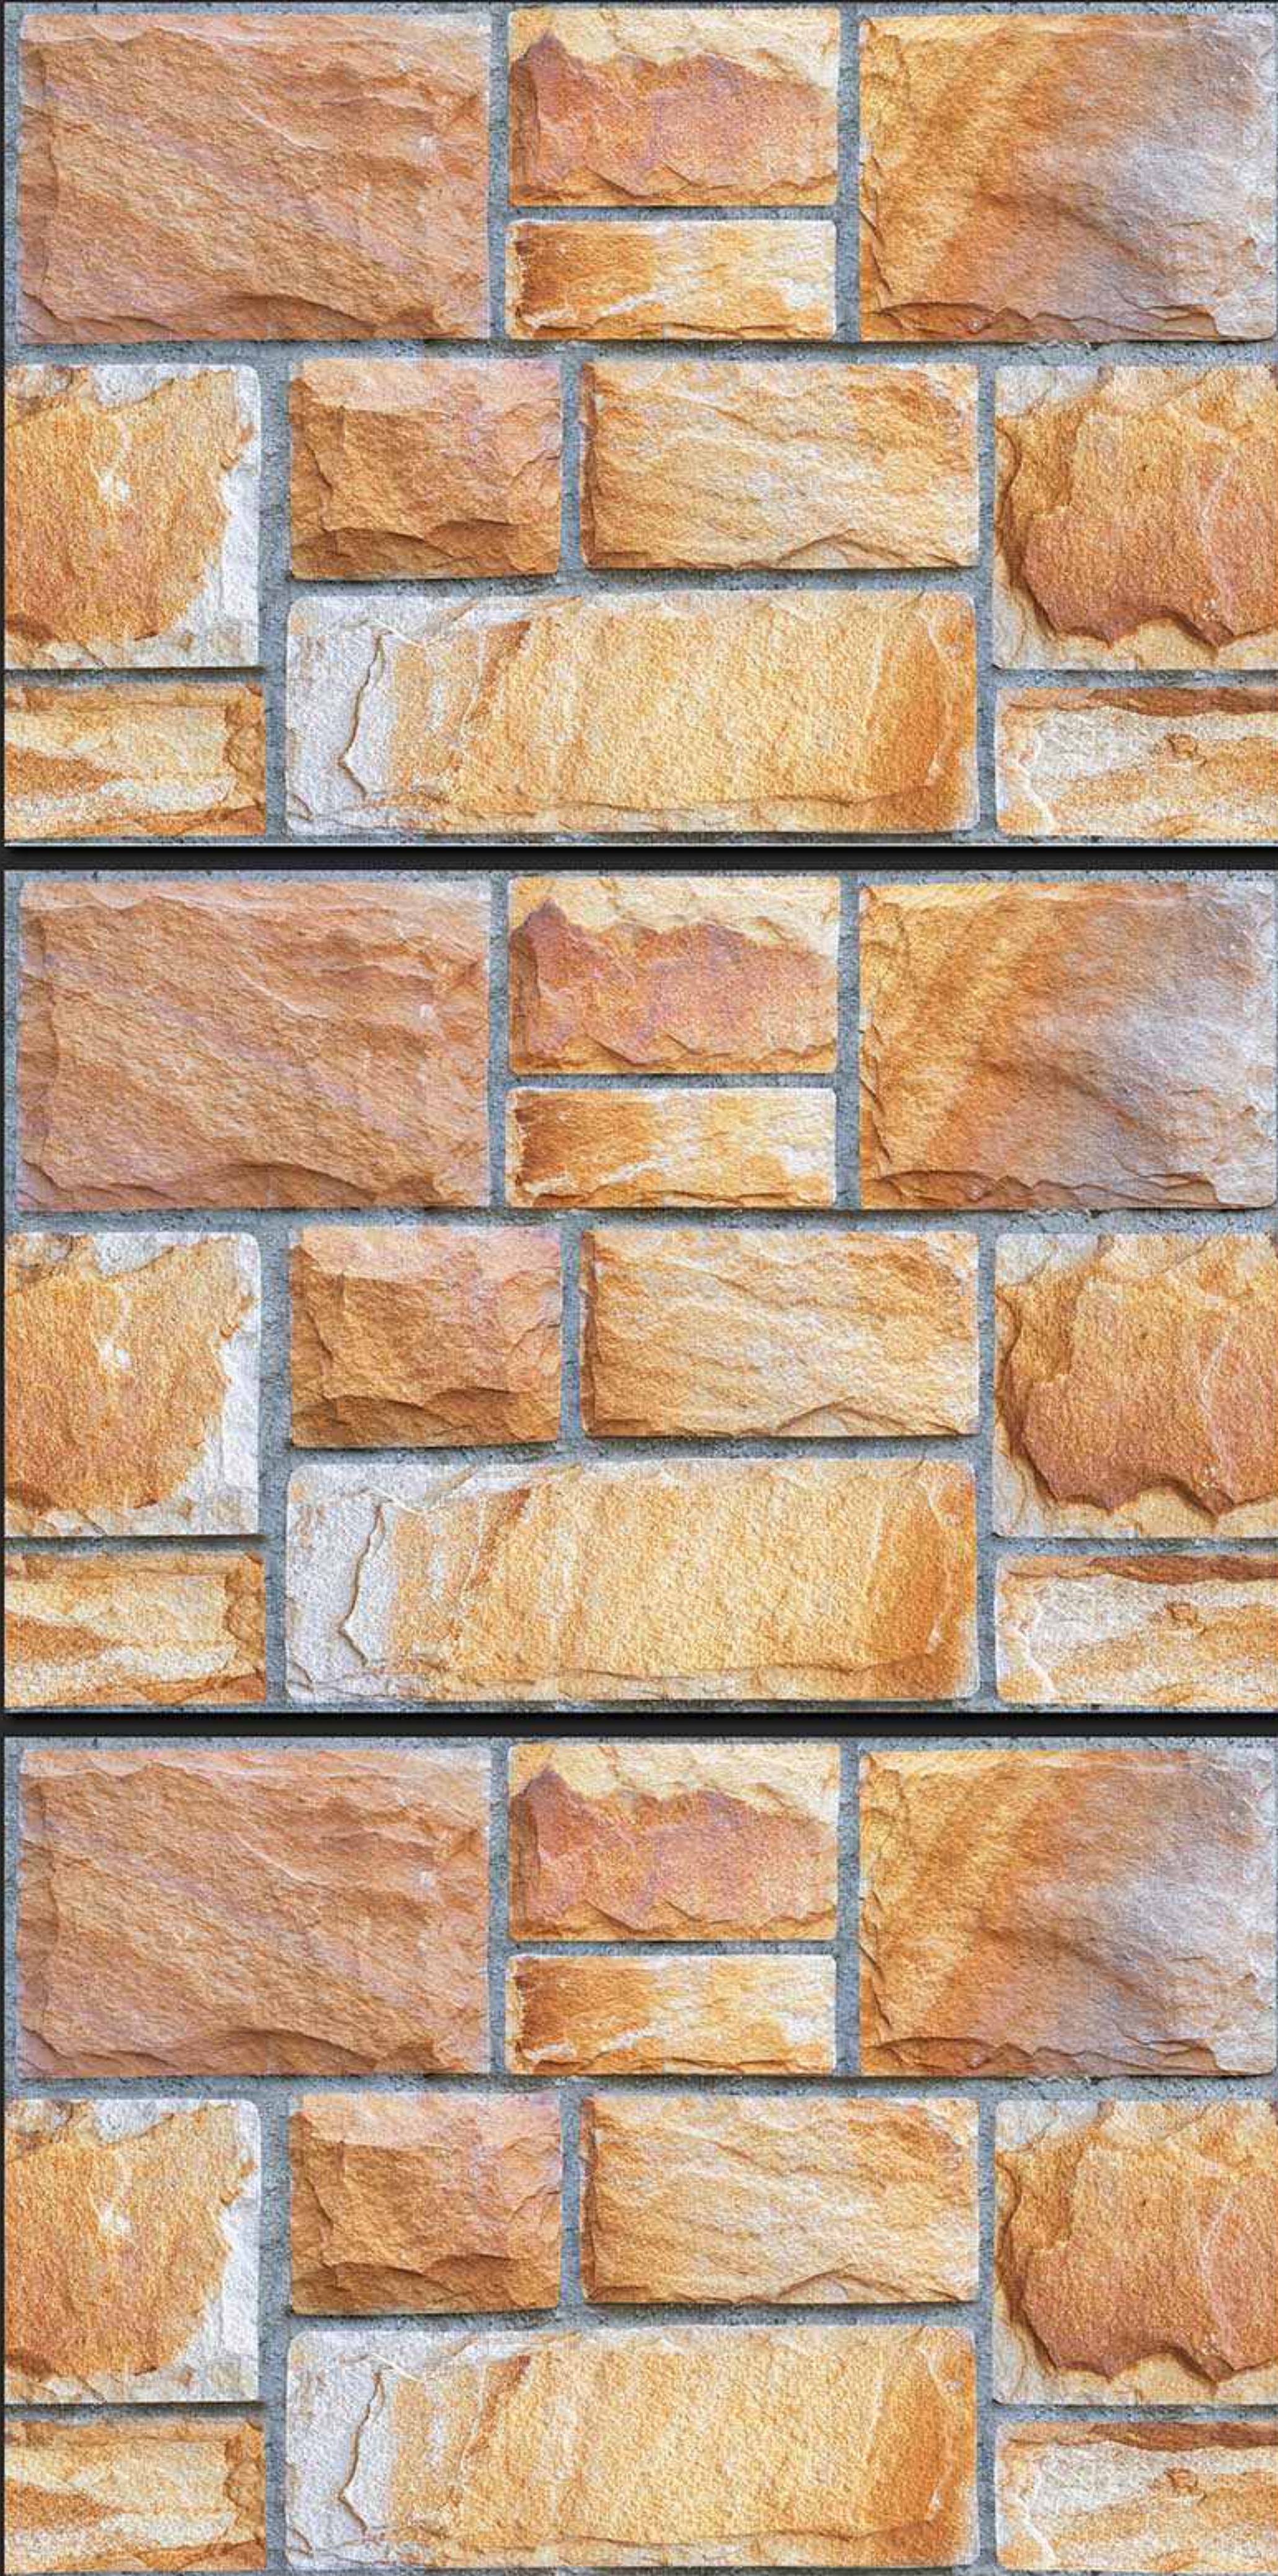

300x450MM GLOSSY

**VERONICA**  
CERAMIC

131 [PUNCH]

DIGITAL  
WALL TILES

300x450MM GLOSSY

**VERONICA**  
CERAMIC

132 [PUNCH]

DIGITAL  
WALL TILES