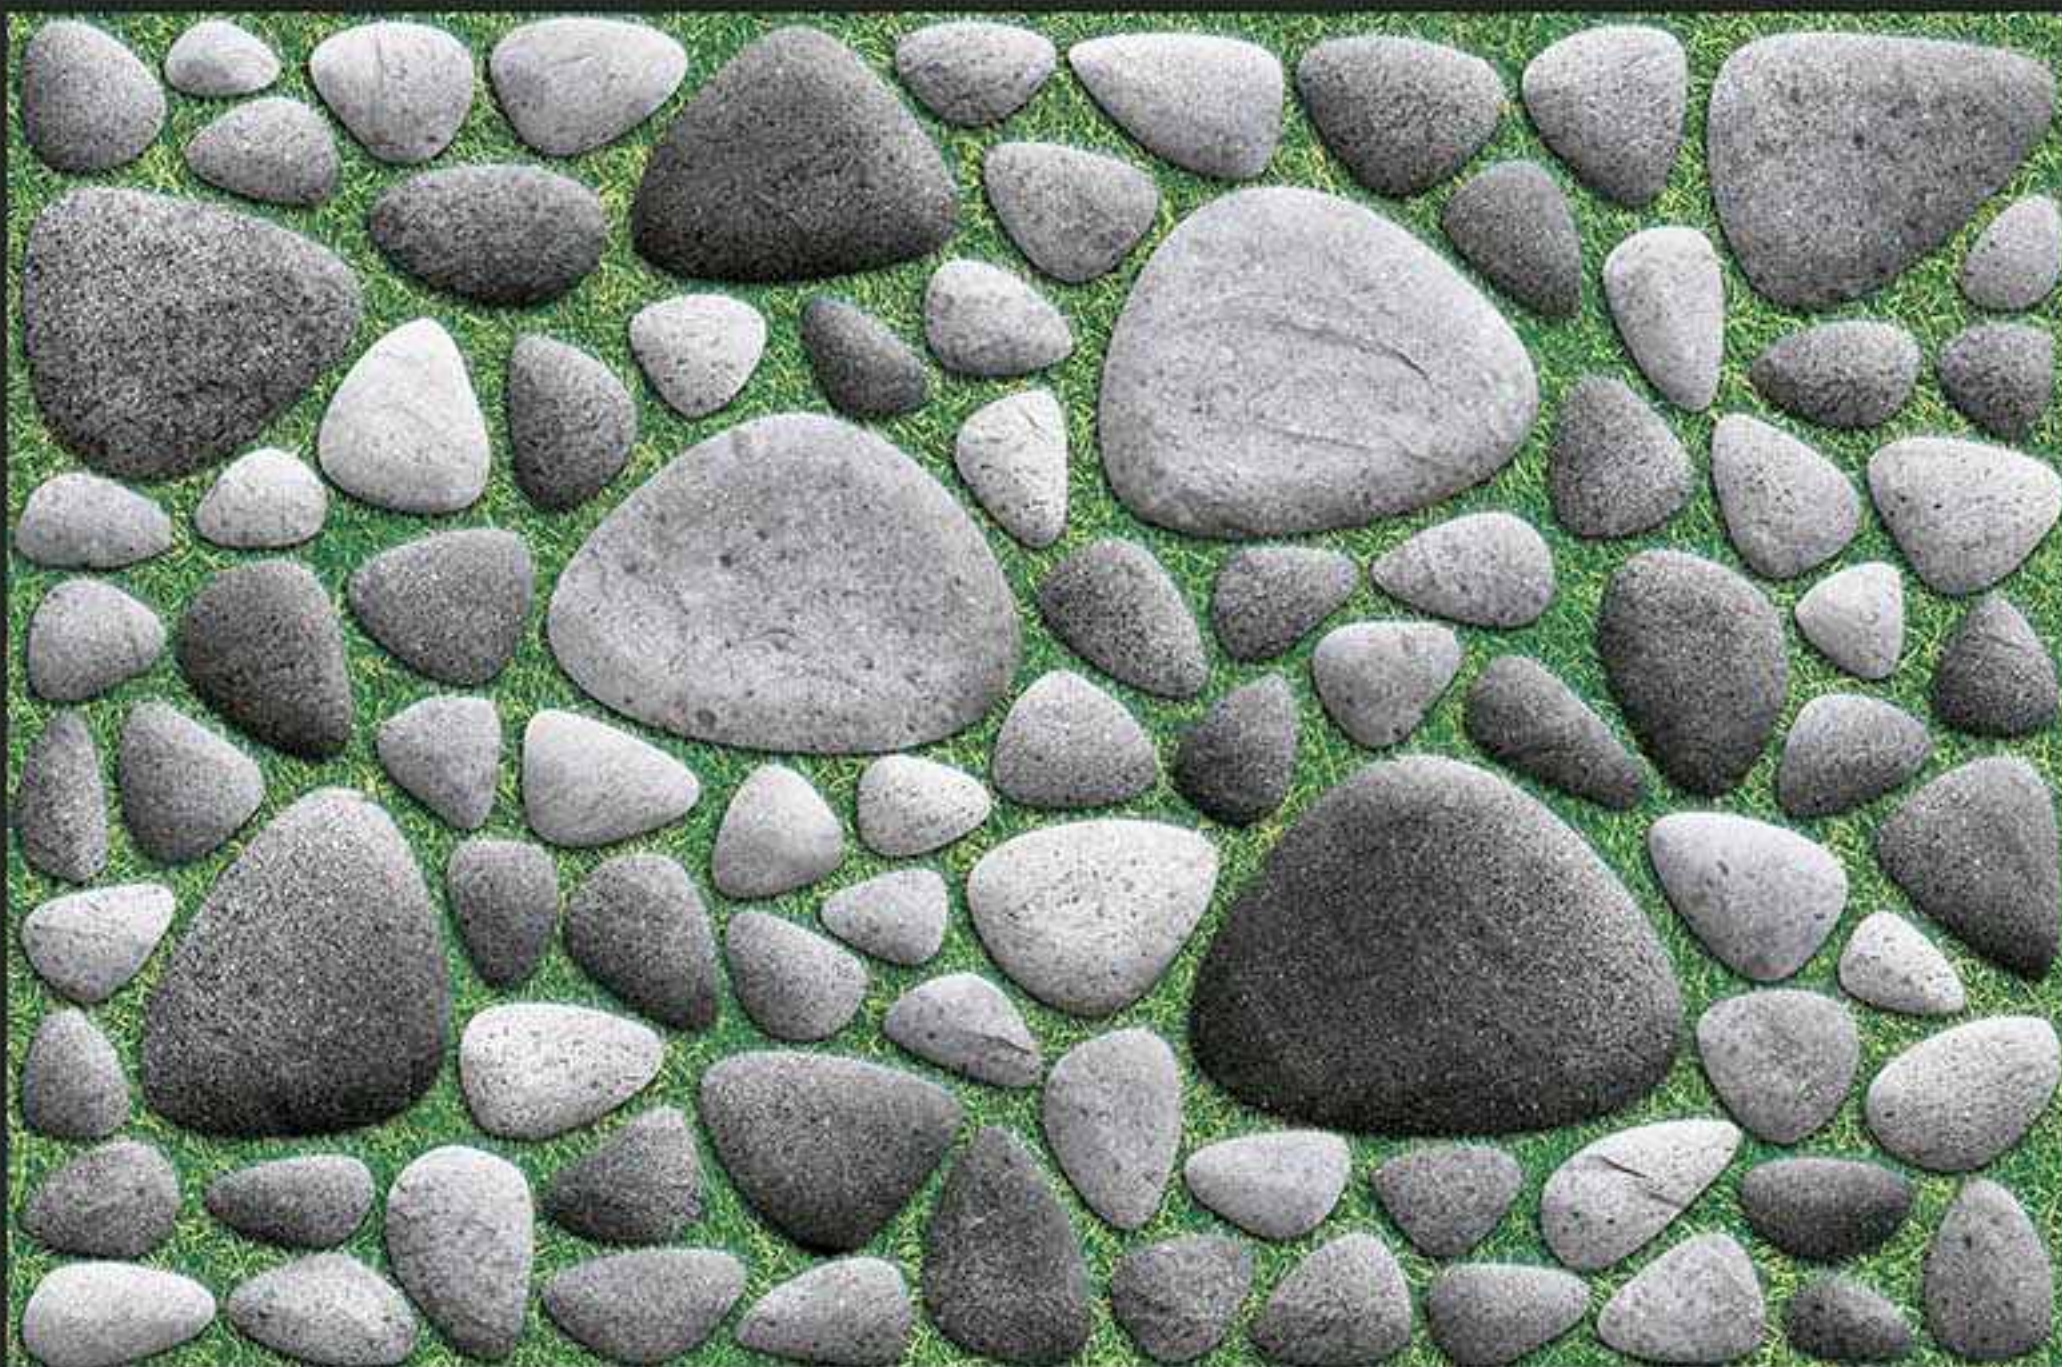

DIGITAL
WALL TILES

300x450MM GLOSSY

VERONICA
CERAMIC

169 [PUNCH]