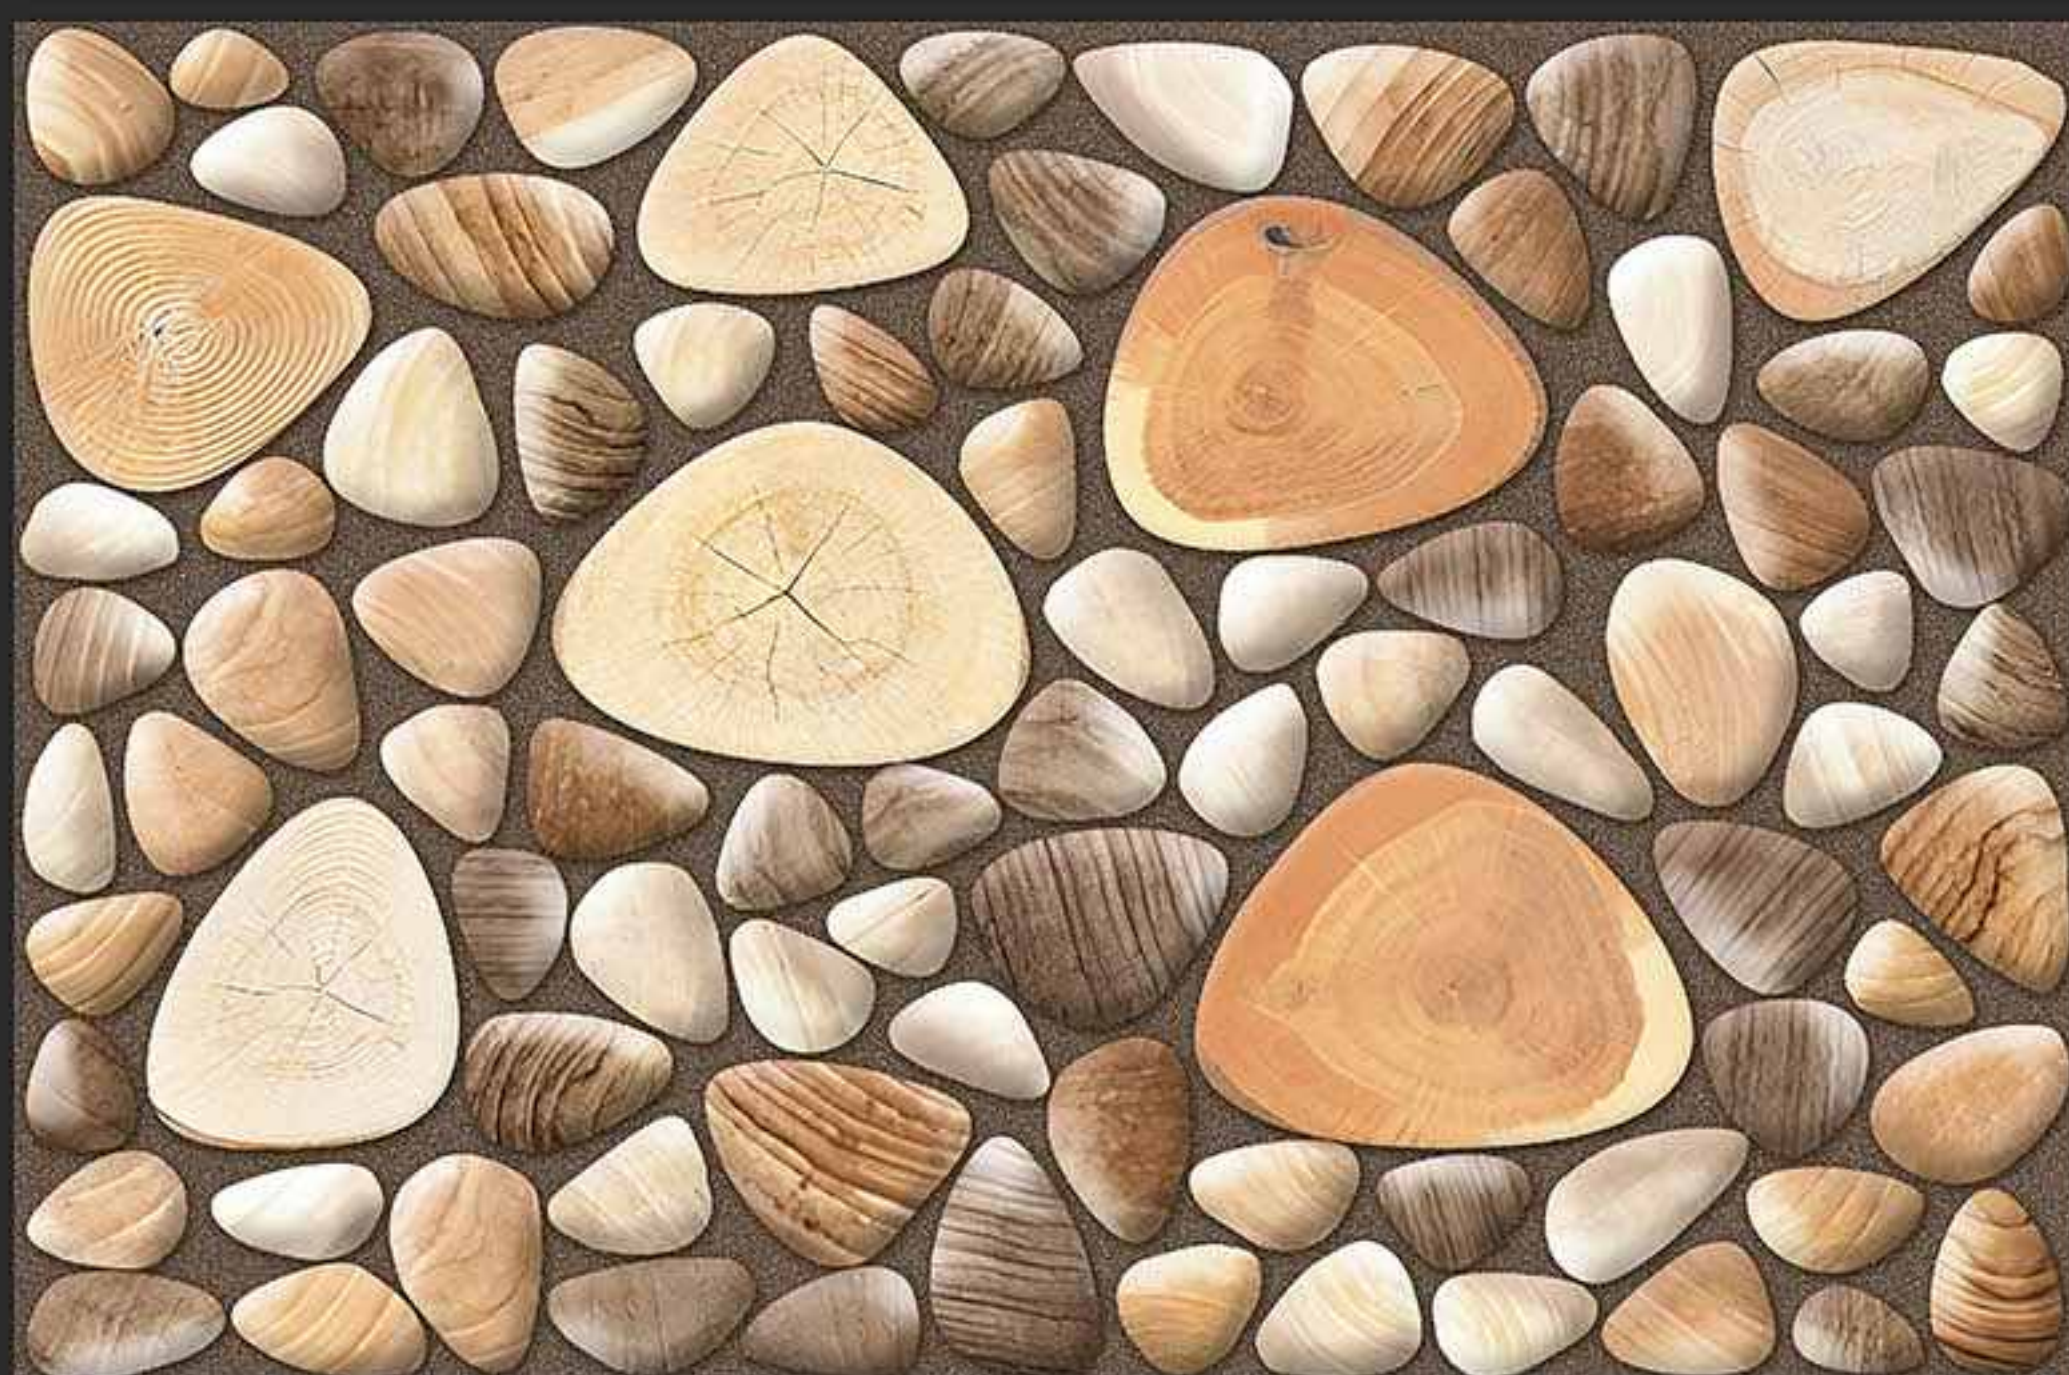

295 [PUNCH]

DIGITAL  
WALL TILES

300x450MM GLOSSY

**VERONICA**  
CERAMIC

296 [PUNCH]

DIGITAL  
WALL TILES

300x450MM GLOSSY

**VERONICA**  
CERAMIC