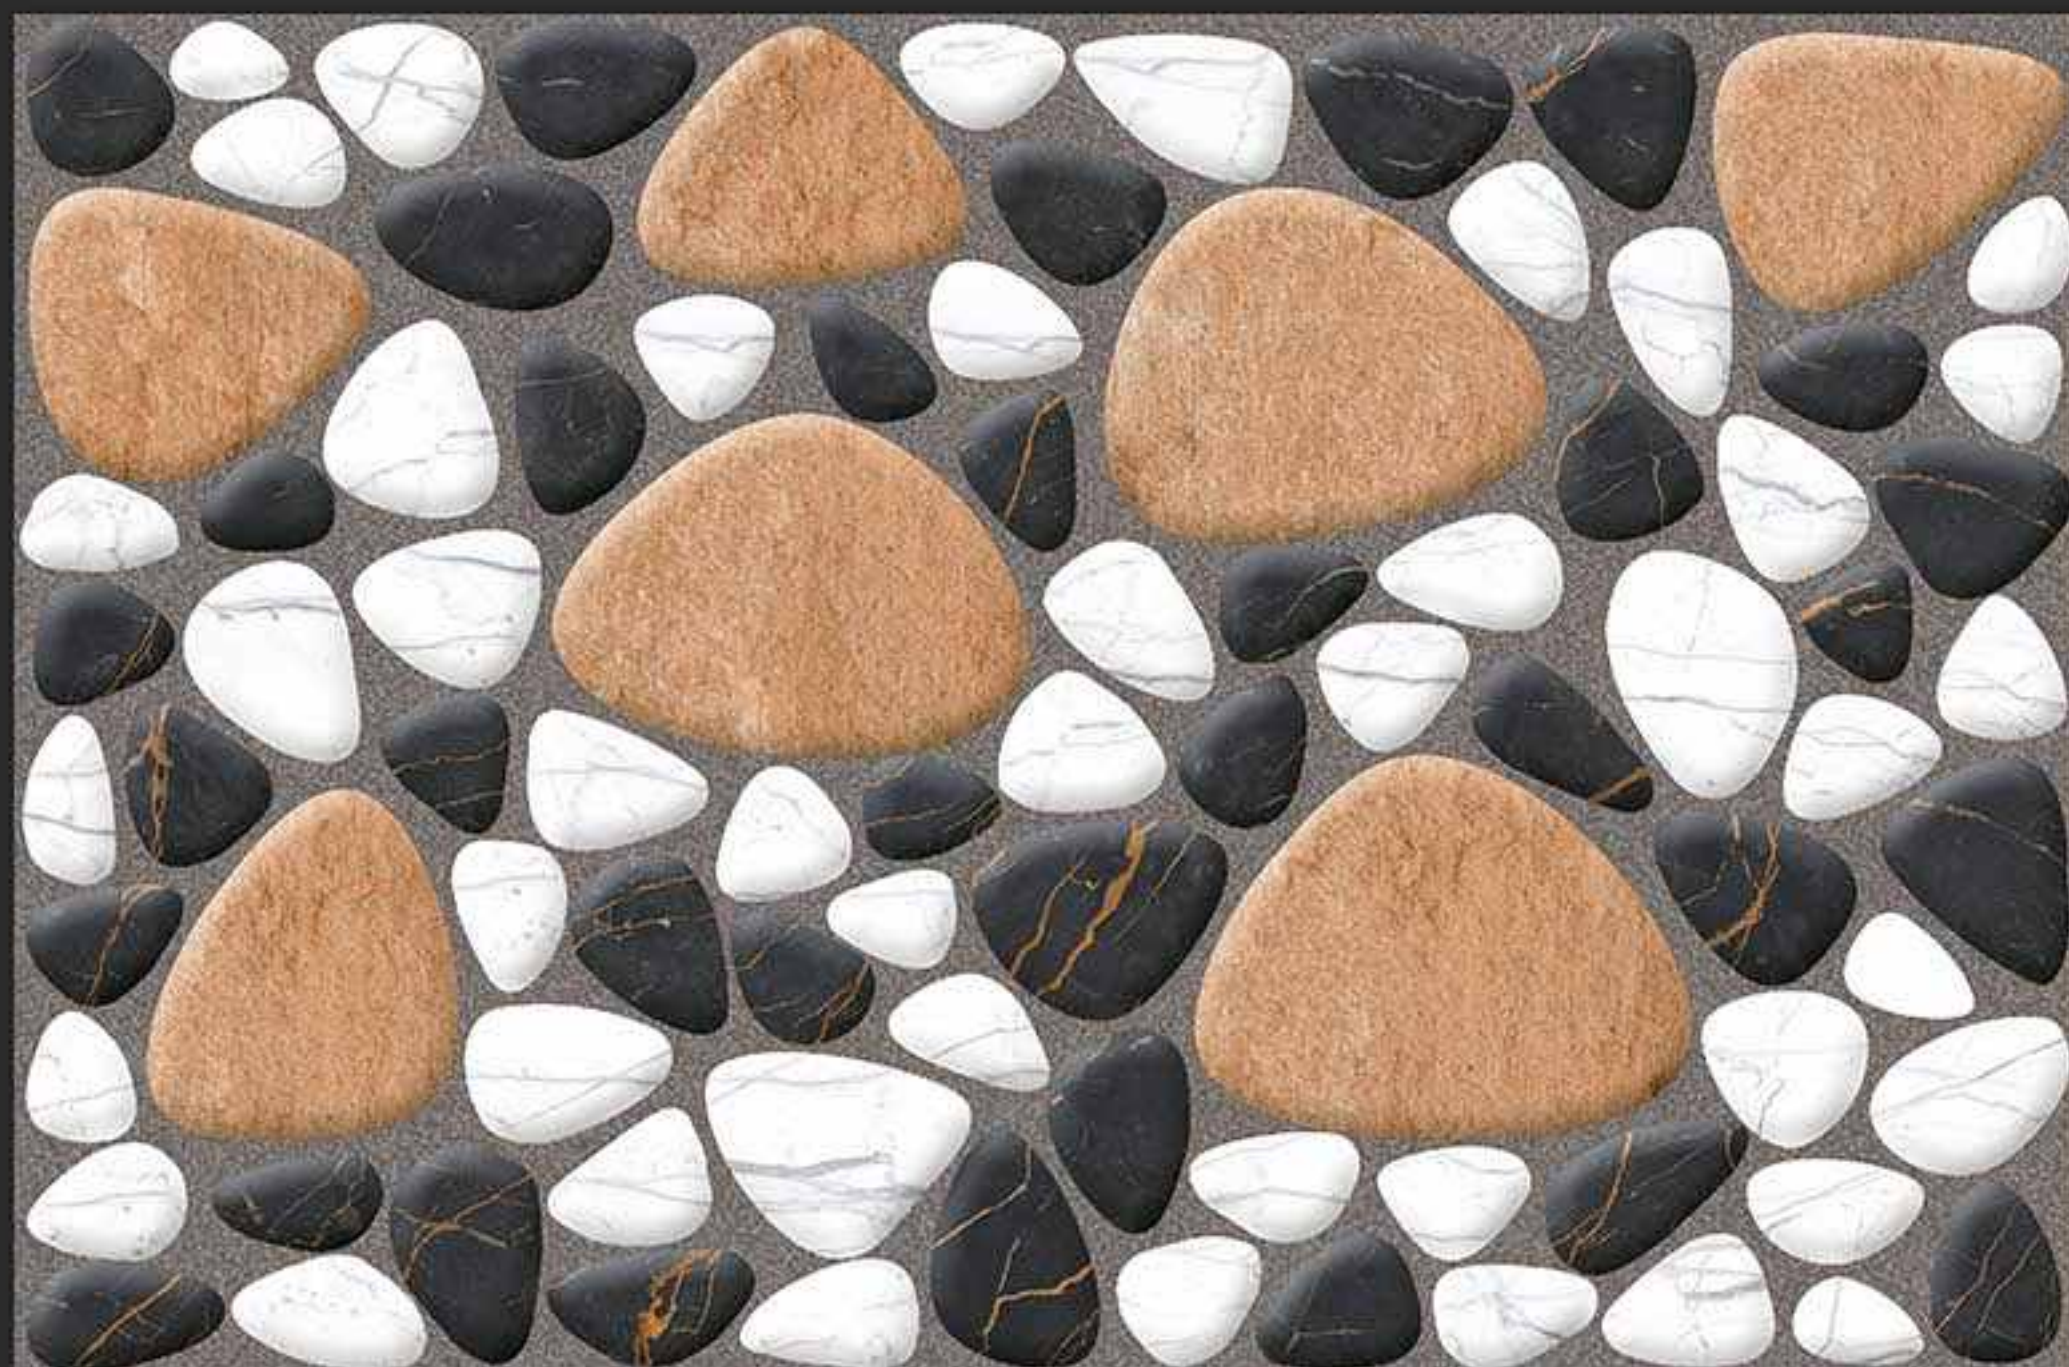

**VERONICA**  
CERAMIC

236 [PUNCH]

DIGITAL  
WALL TILES

300x450MM GLOSSY

**VERONICA**  
CERAMIC

240 [PUNCH]

DIGITAL  
WALL TILES

300x450MM GLOSSY