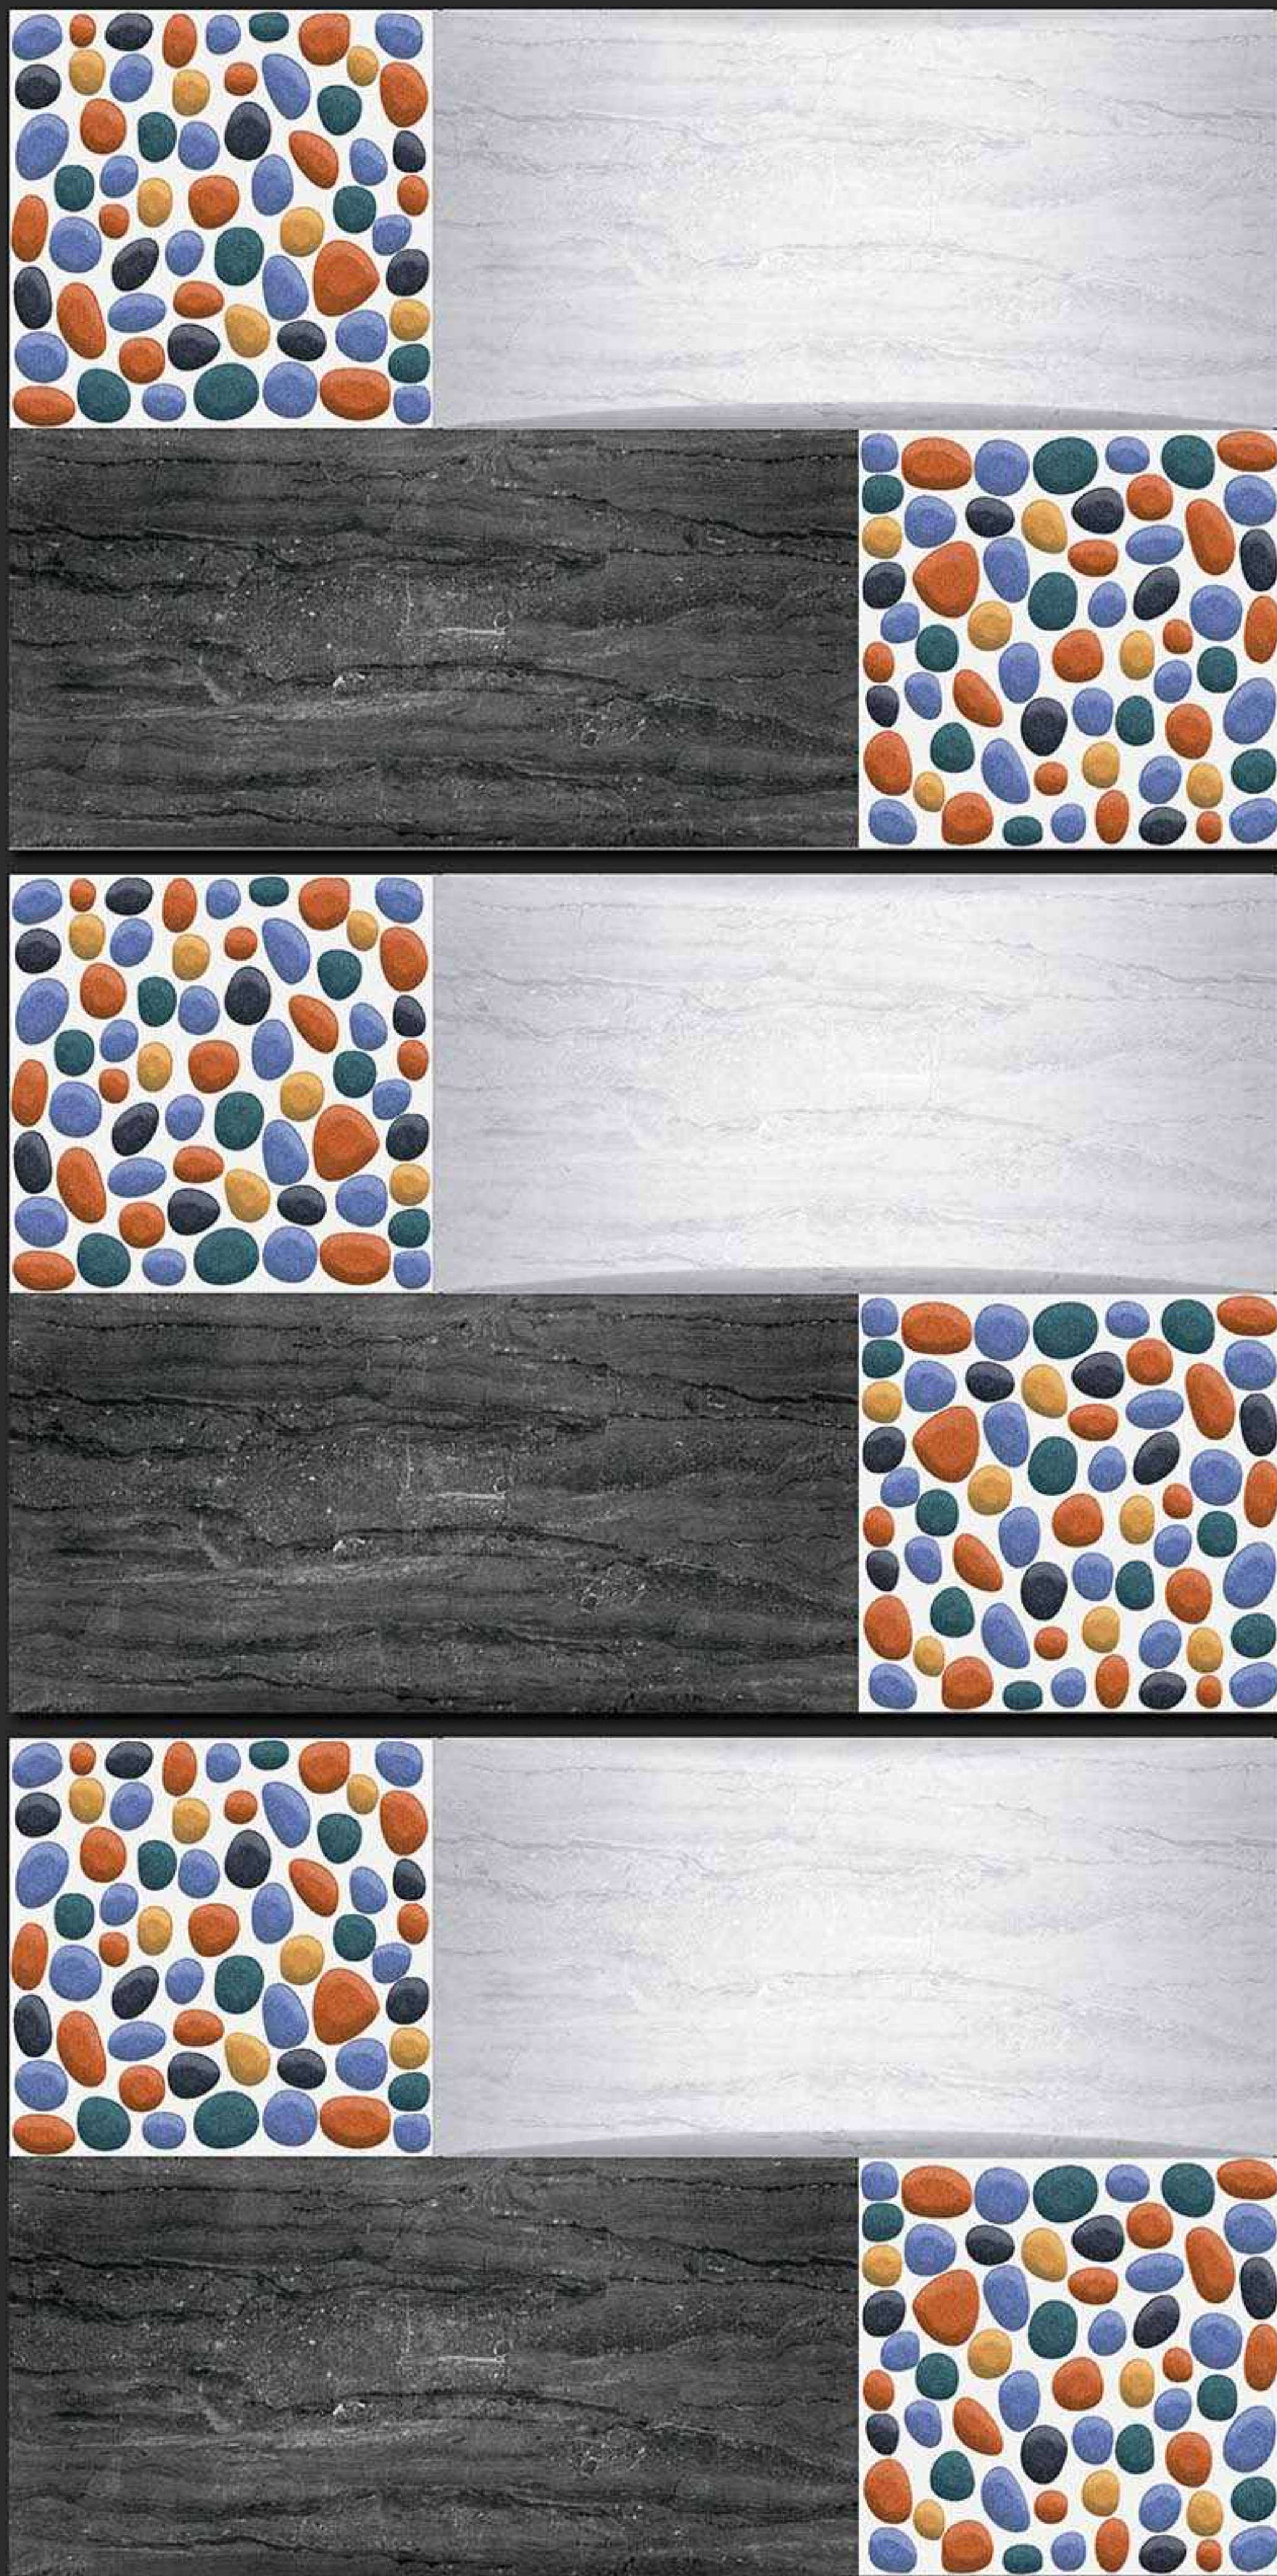

300x450MM GLOSSY

**VERONICA**  
CERAMIC

160 [PUNCH]

DIGITAL  
WALL TILES

300x450MM GLOSSY

**VERONICA**  
CERAMIC

161 [PUNCH]

DIGITAL  
WALL TILES