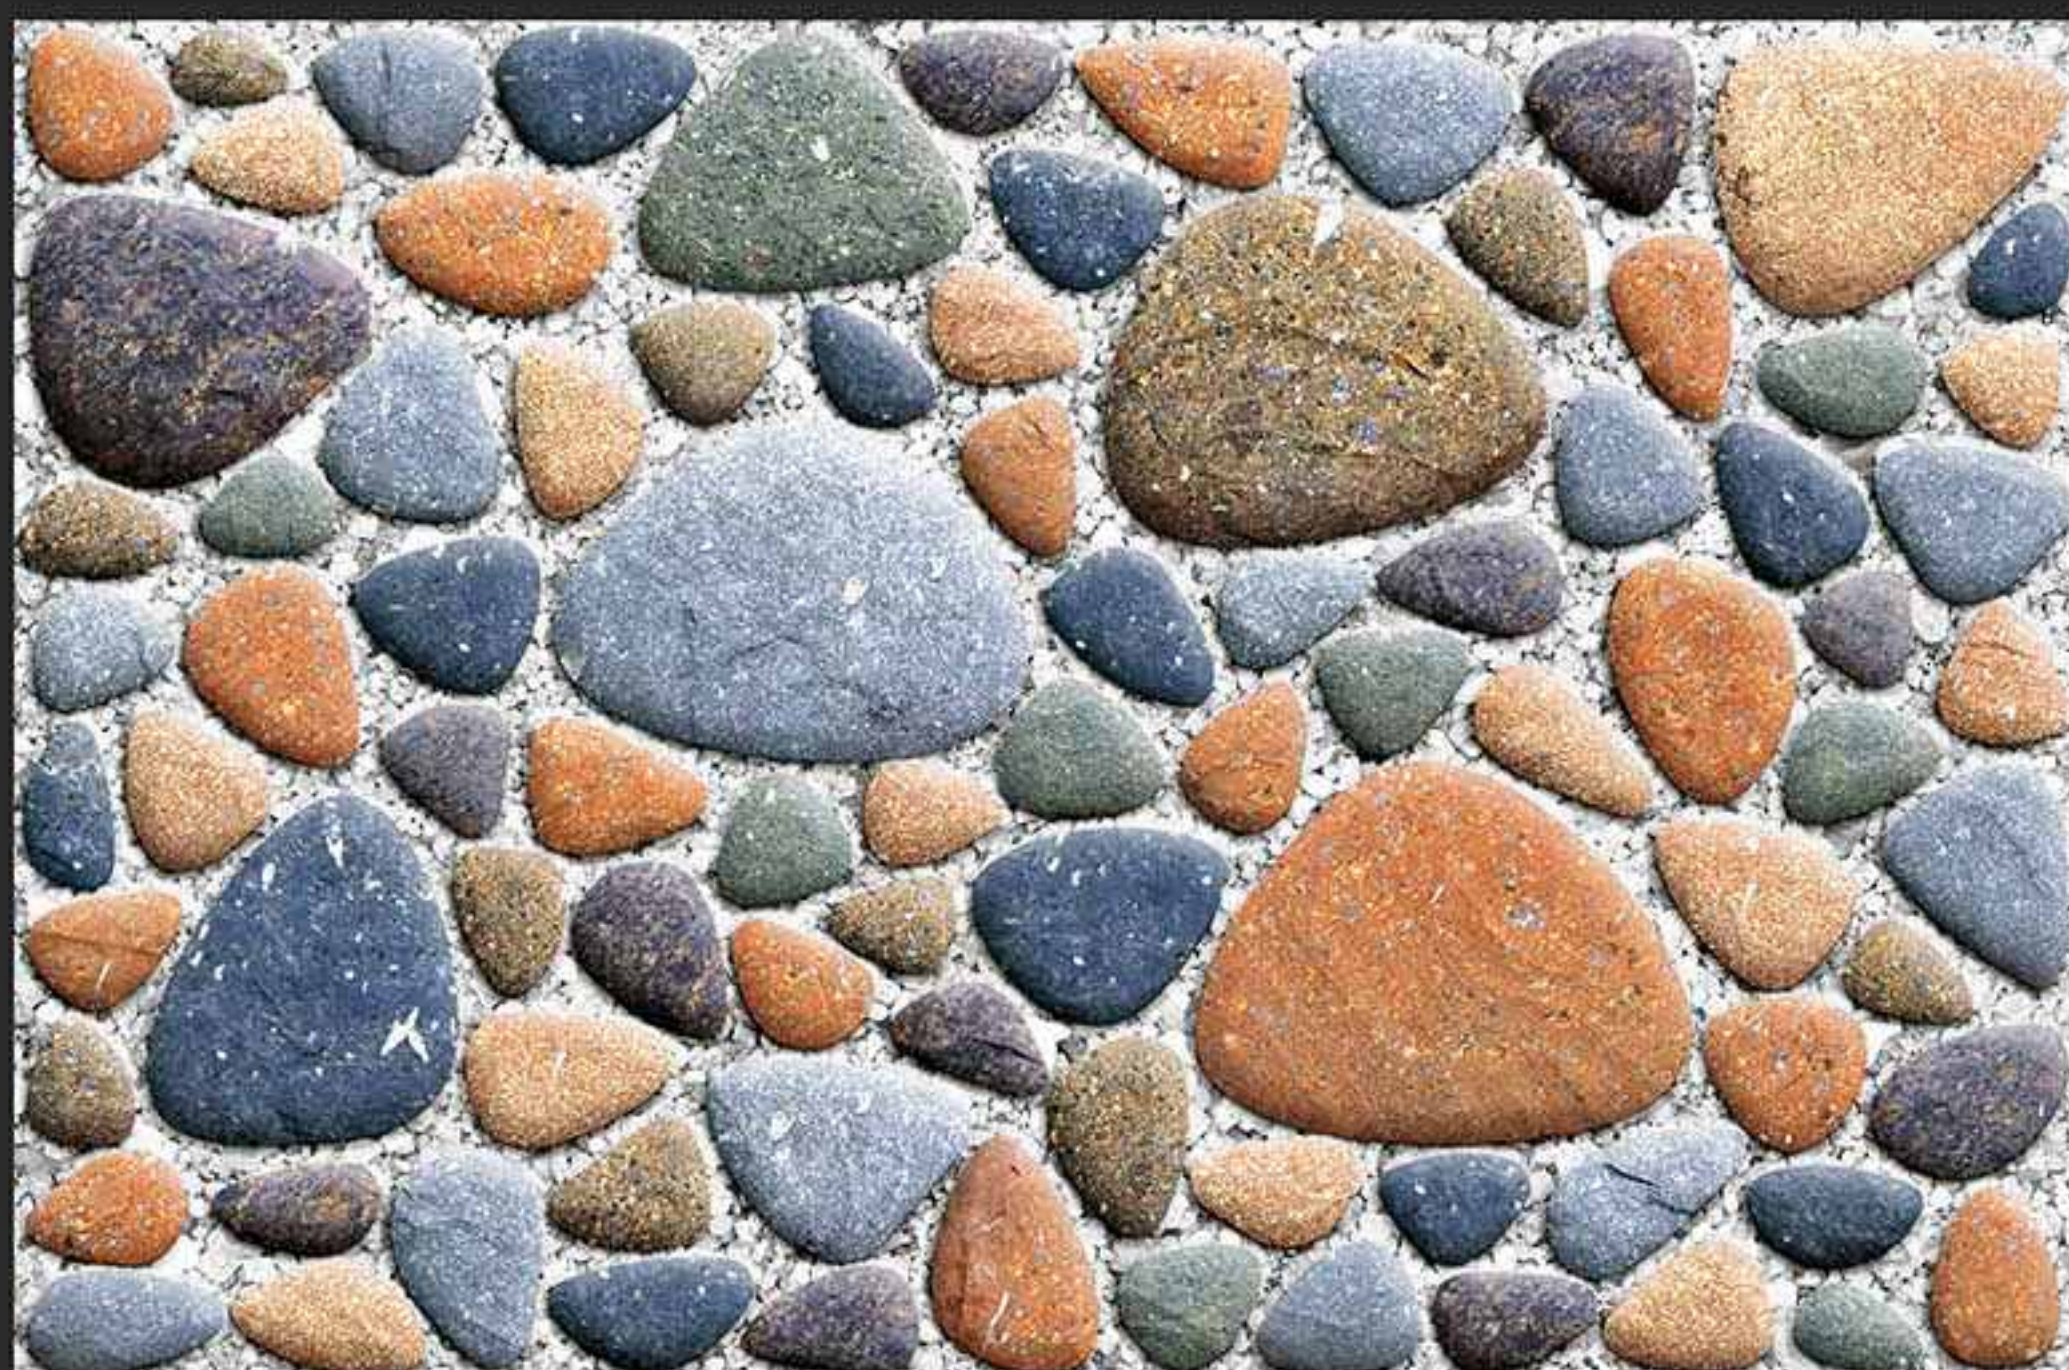

300x450MM GLOSSY

**VERONICA**  
CERAMIC

165 [PUNCH]

DIGITAL  
WALL TILES

300x450MM GLOSSY

**VERONICA**  
CERAMIC

166 [PUNCH]

DIGITAL  
WALL TILES