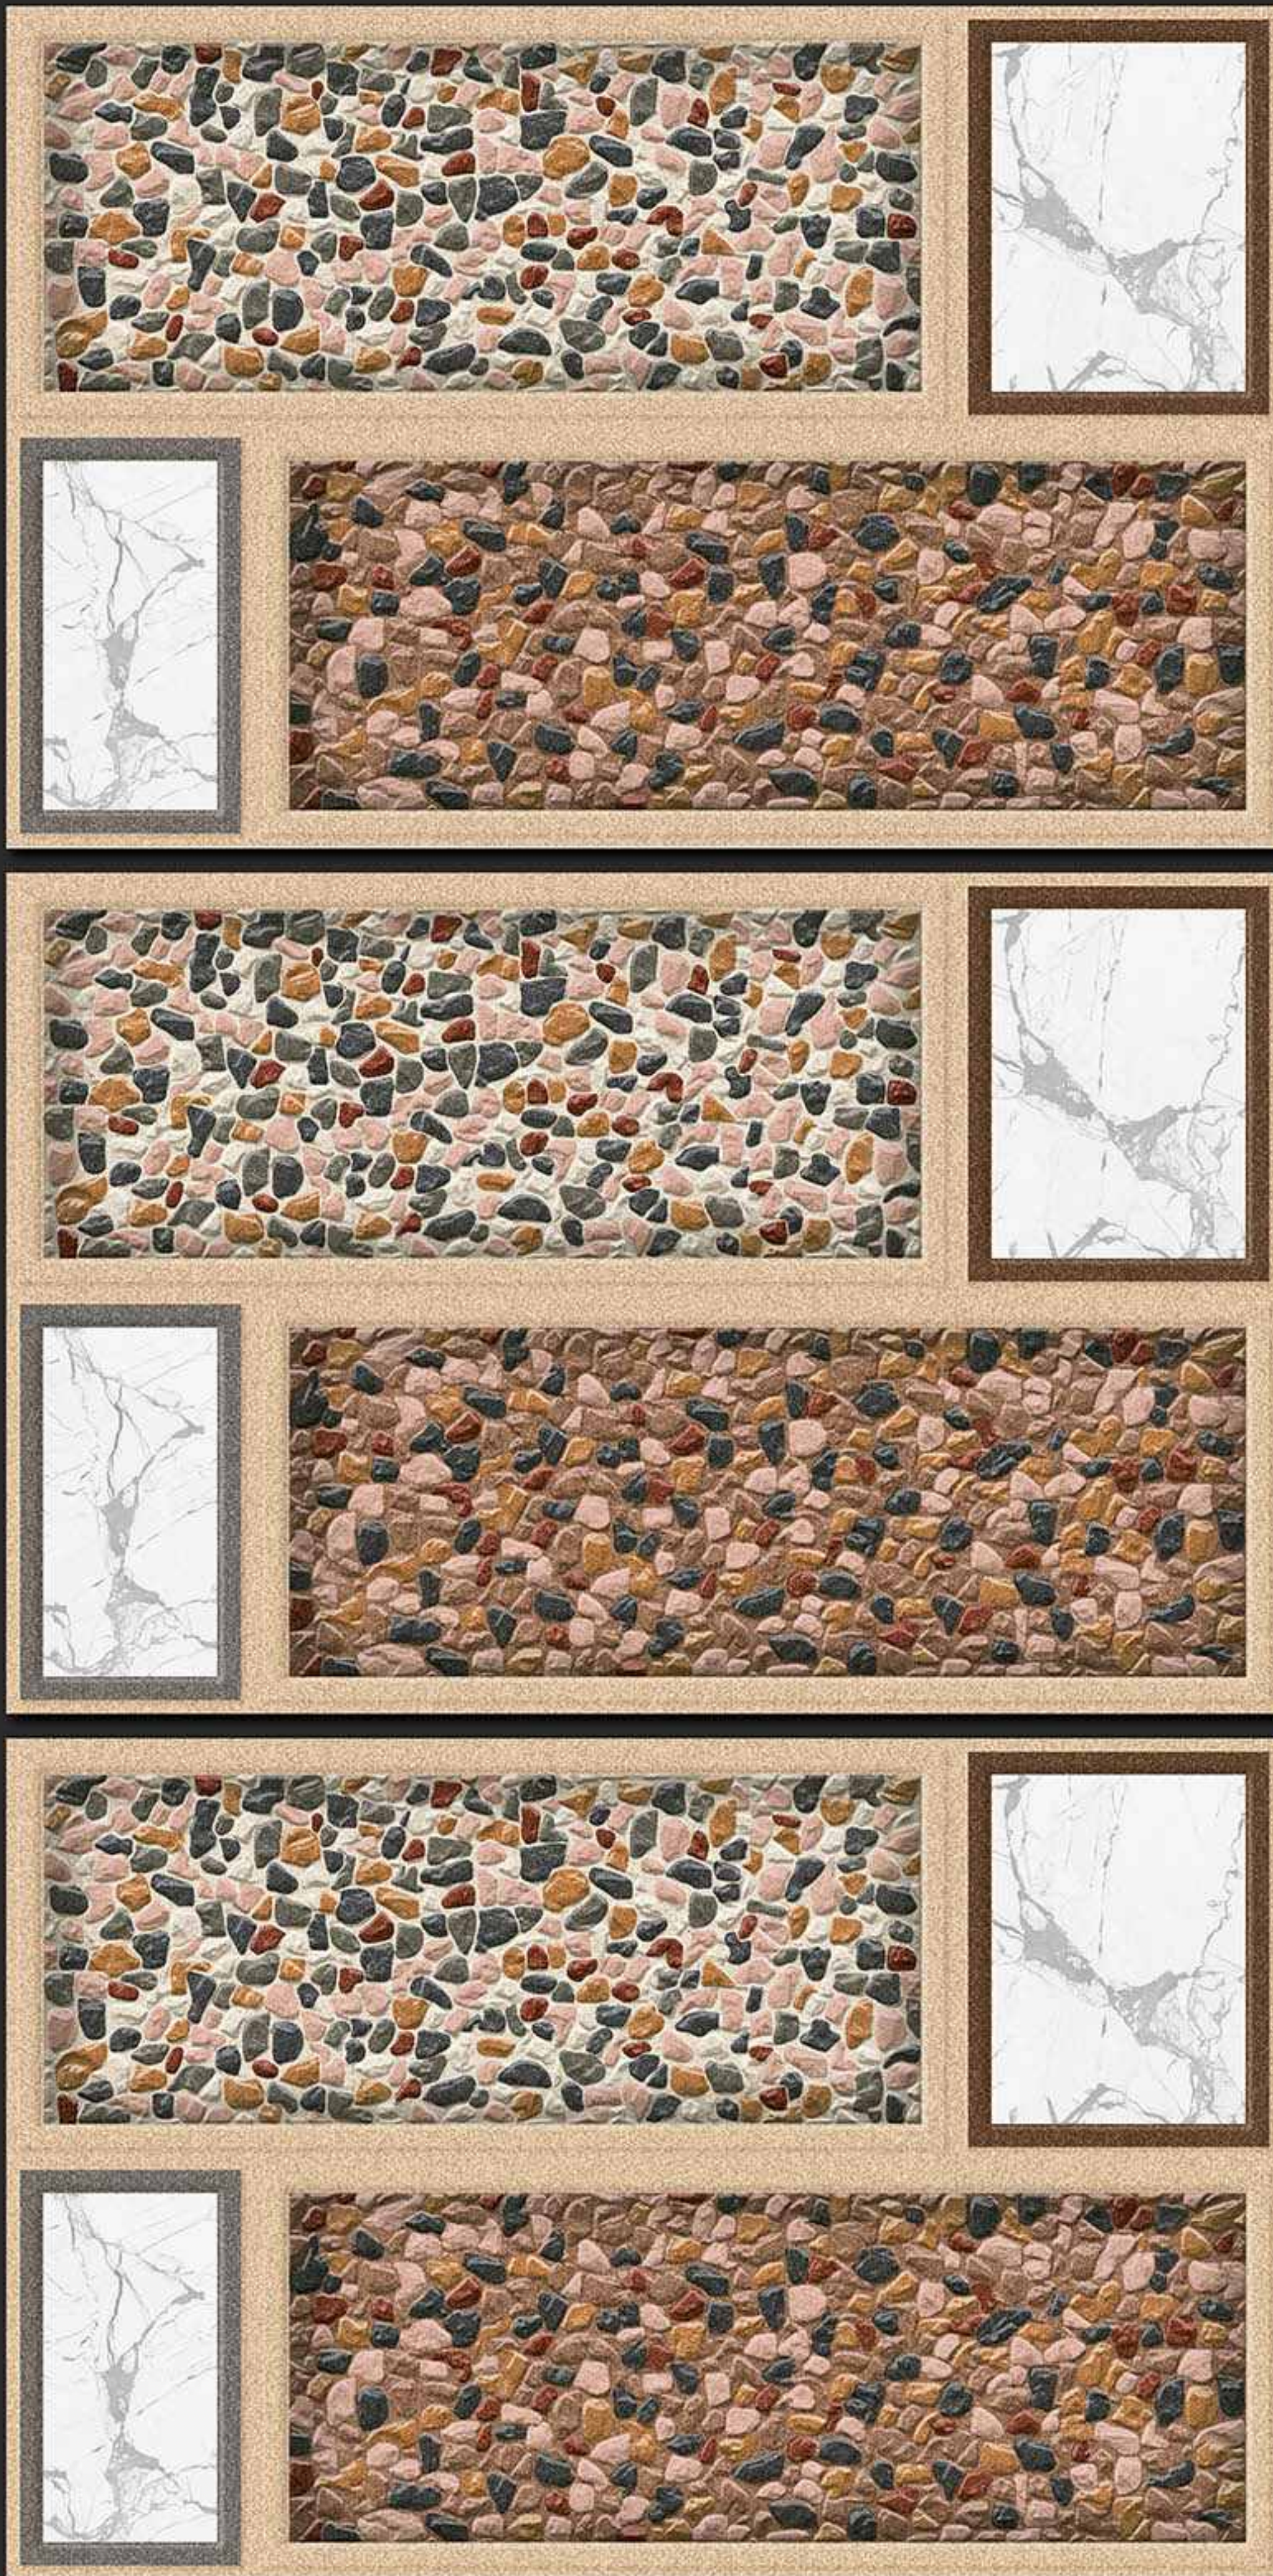

**VERONICA**  
CERAMIC

107 [PUNCH]

DIGITAL  
WALL TILES

300x450MM GLOSSY

**VERONICA**  
CERAMIC

108 [PUNCH]

DIGITAL  
WALL TILES

300x450MM GLOSSY