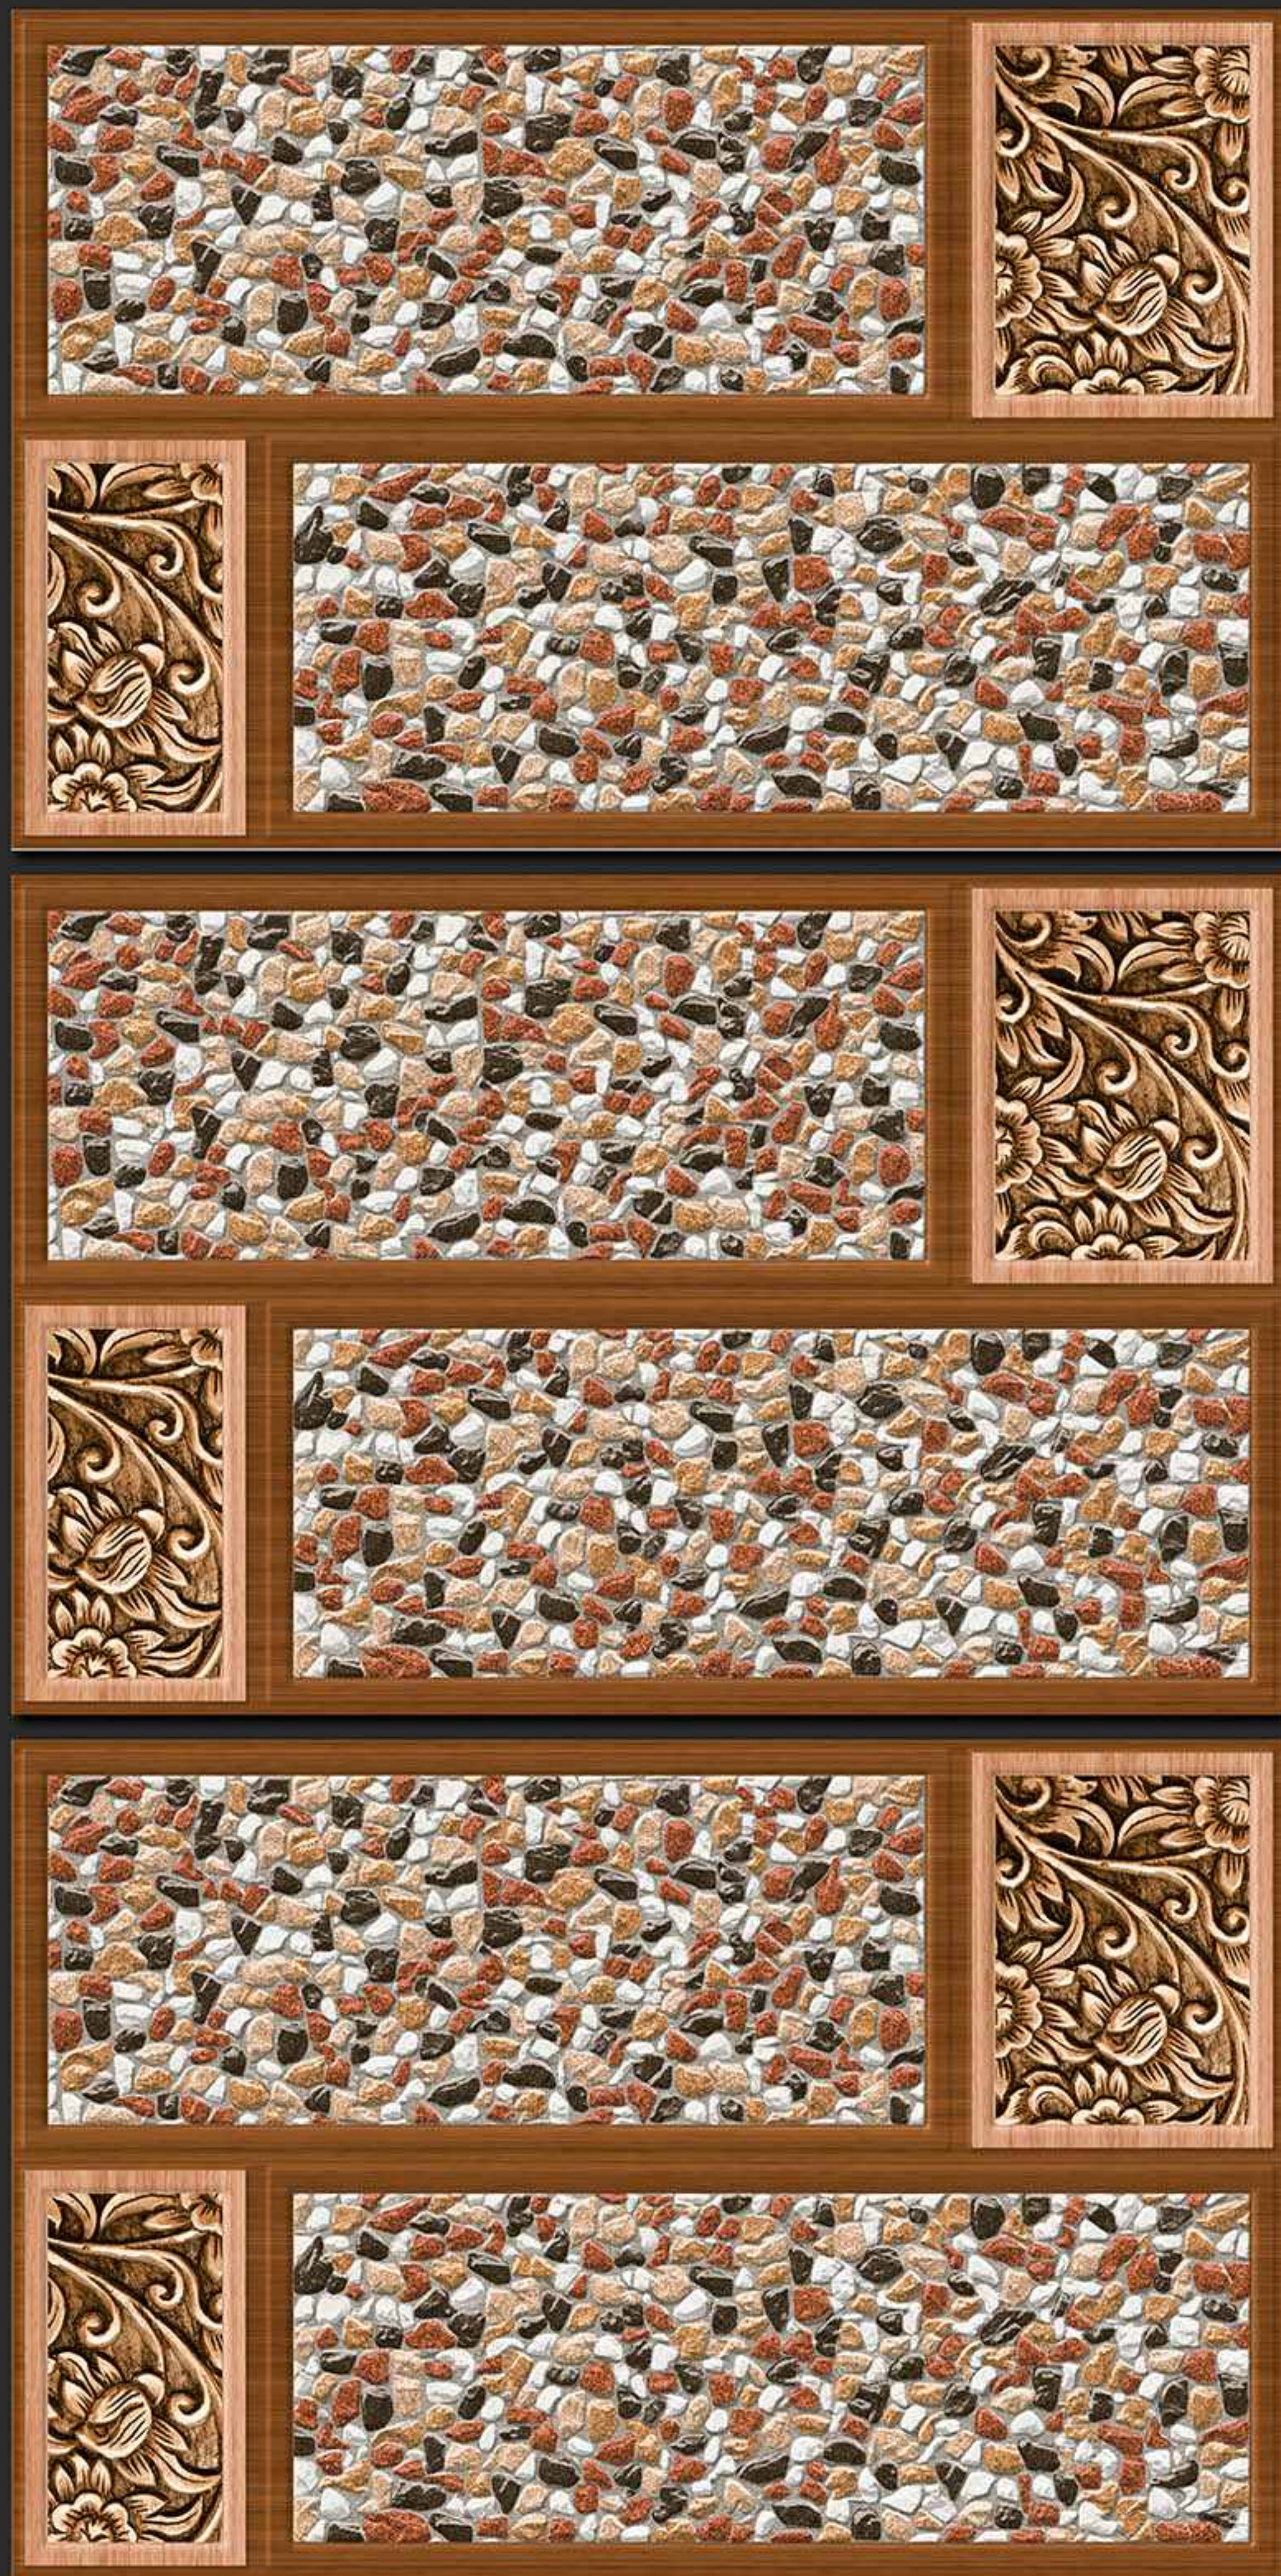

**VERONICA**  
CERAMIC

105 [PUNCH]

DIGITAL  
WALL TILES

300x450MM GLOSSY

**VERONICA**  
CERAMIC

106 [PUNCH]

DIGITAL  
WALL TILES

300x450MM GLOSSY