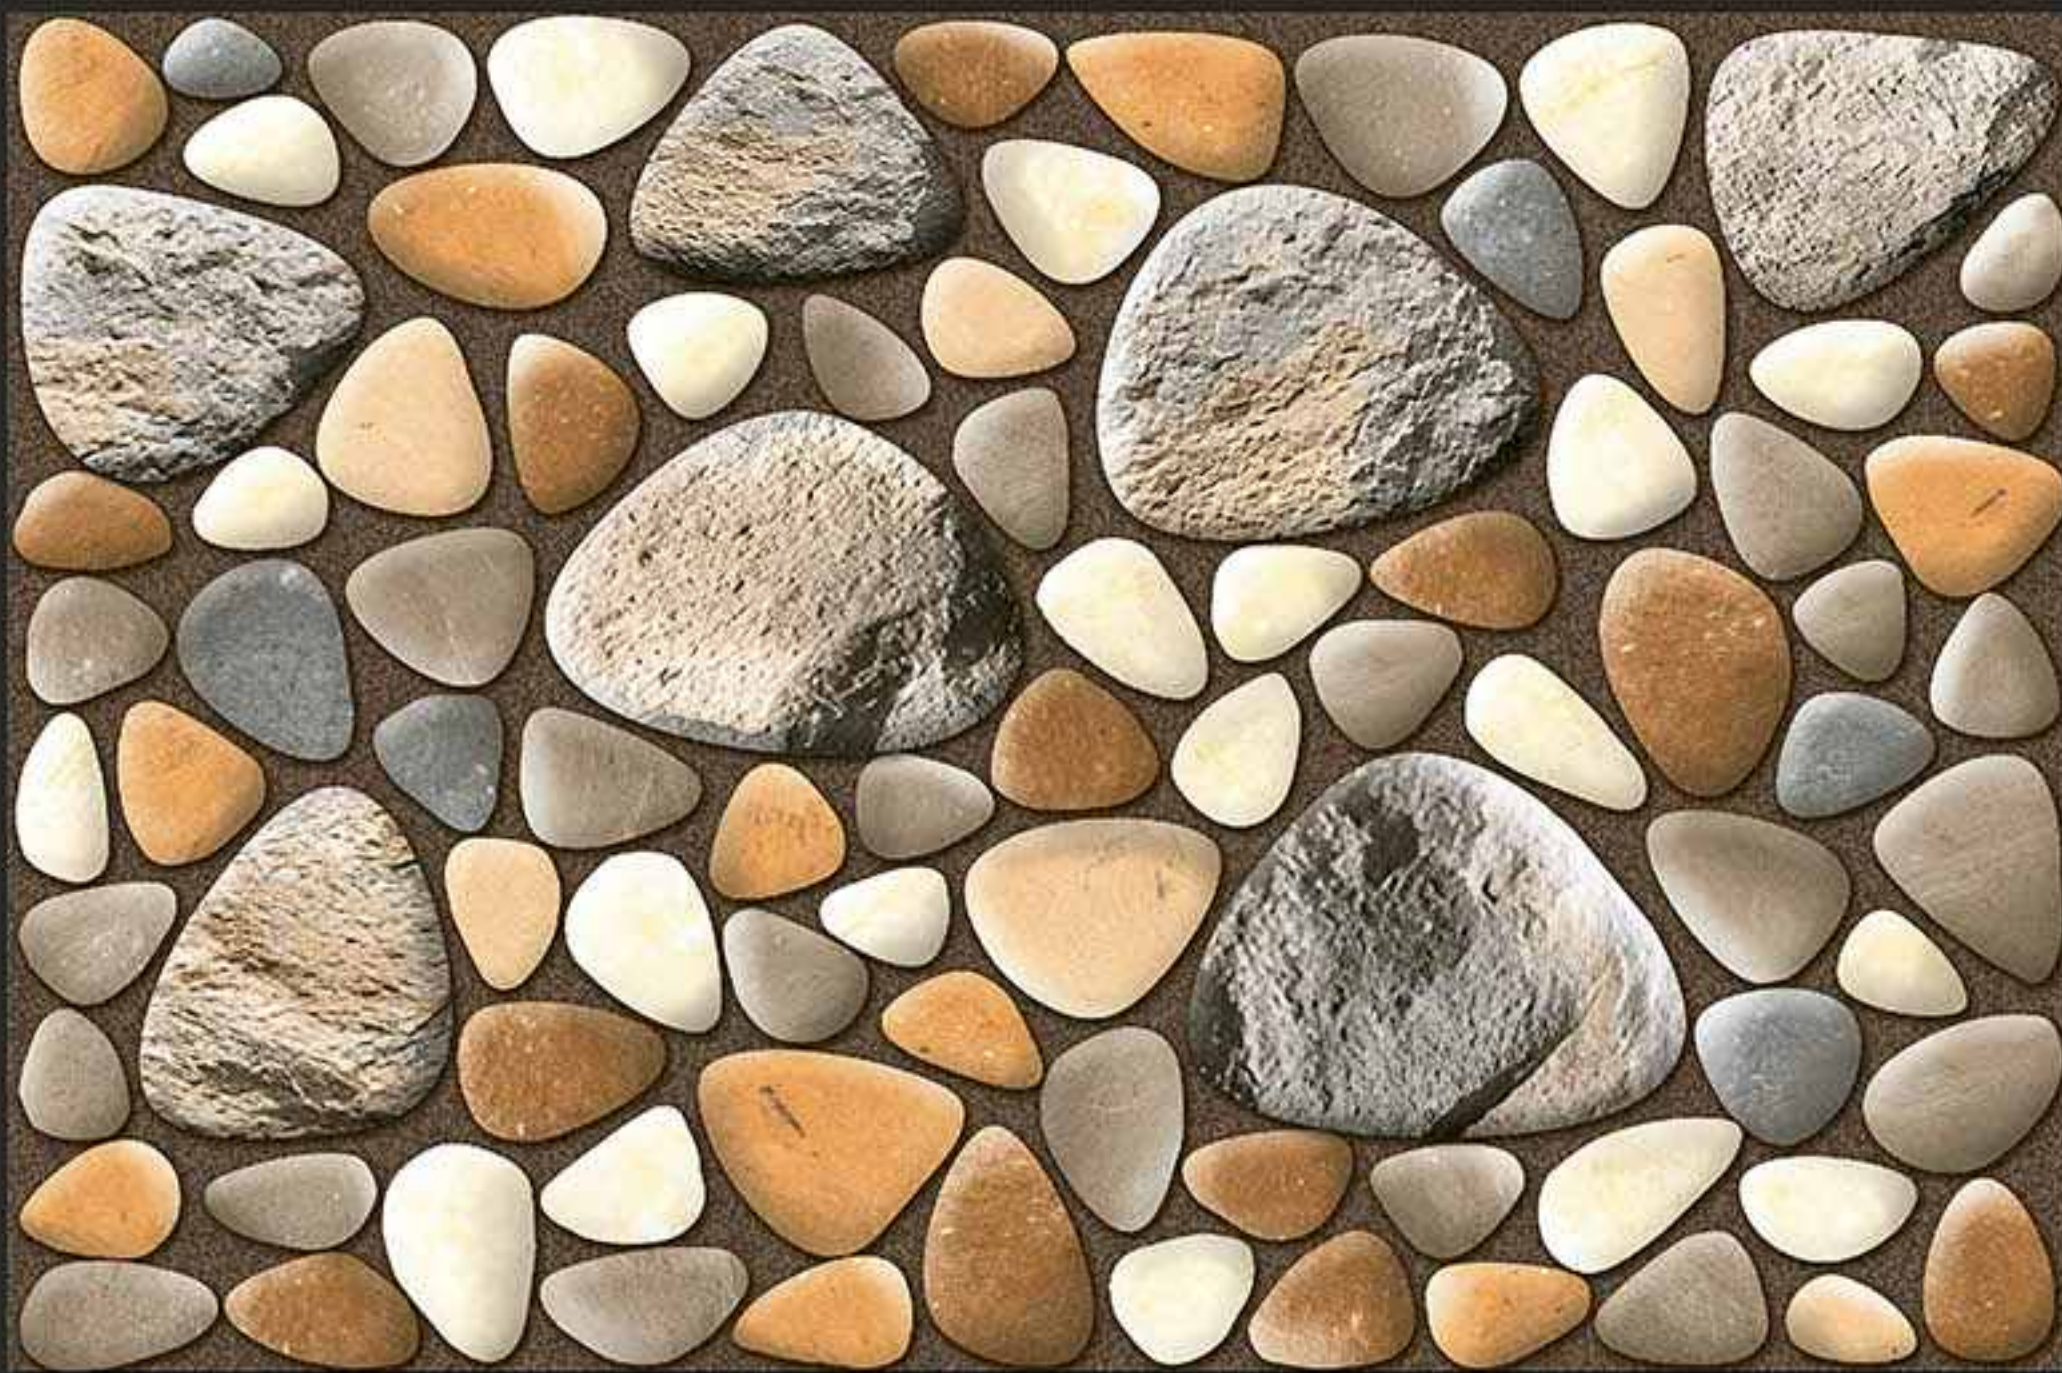

DIGITAL
WALL TILES

300x450MM GLOSSY

VERONICA
CERAMIC

296 [PUNCH]