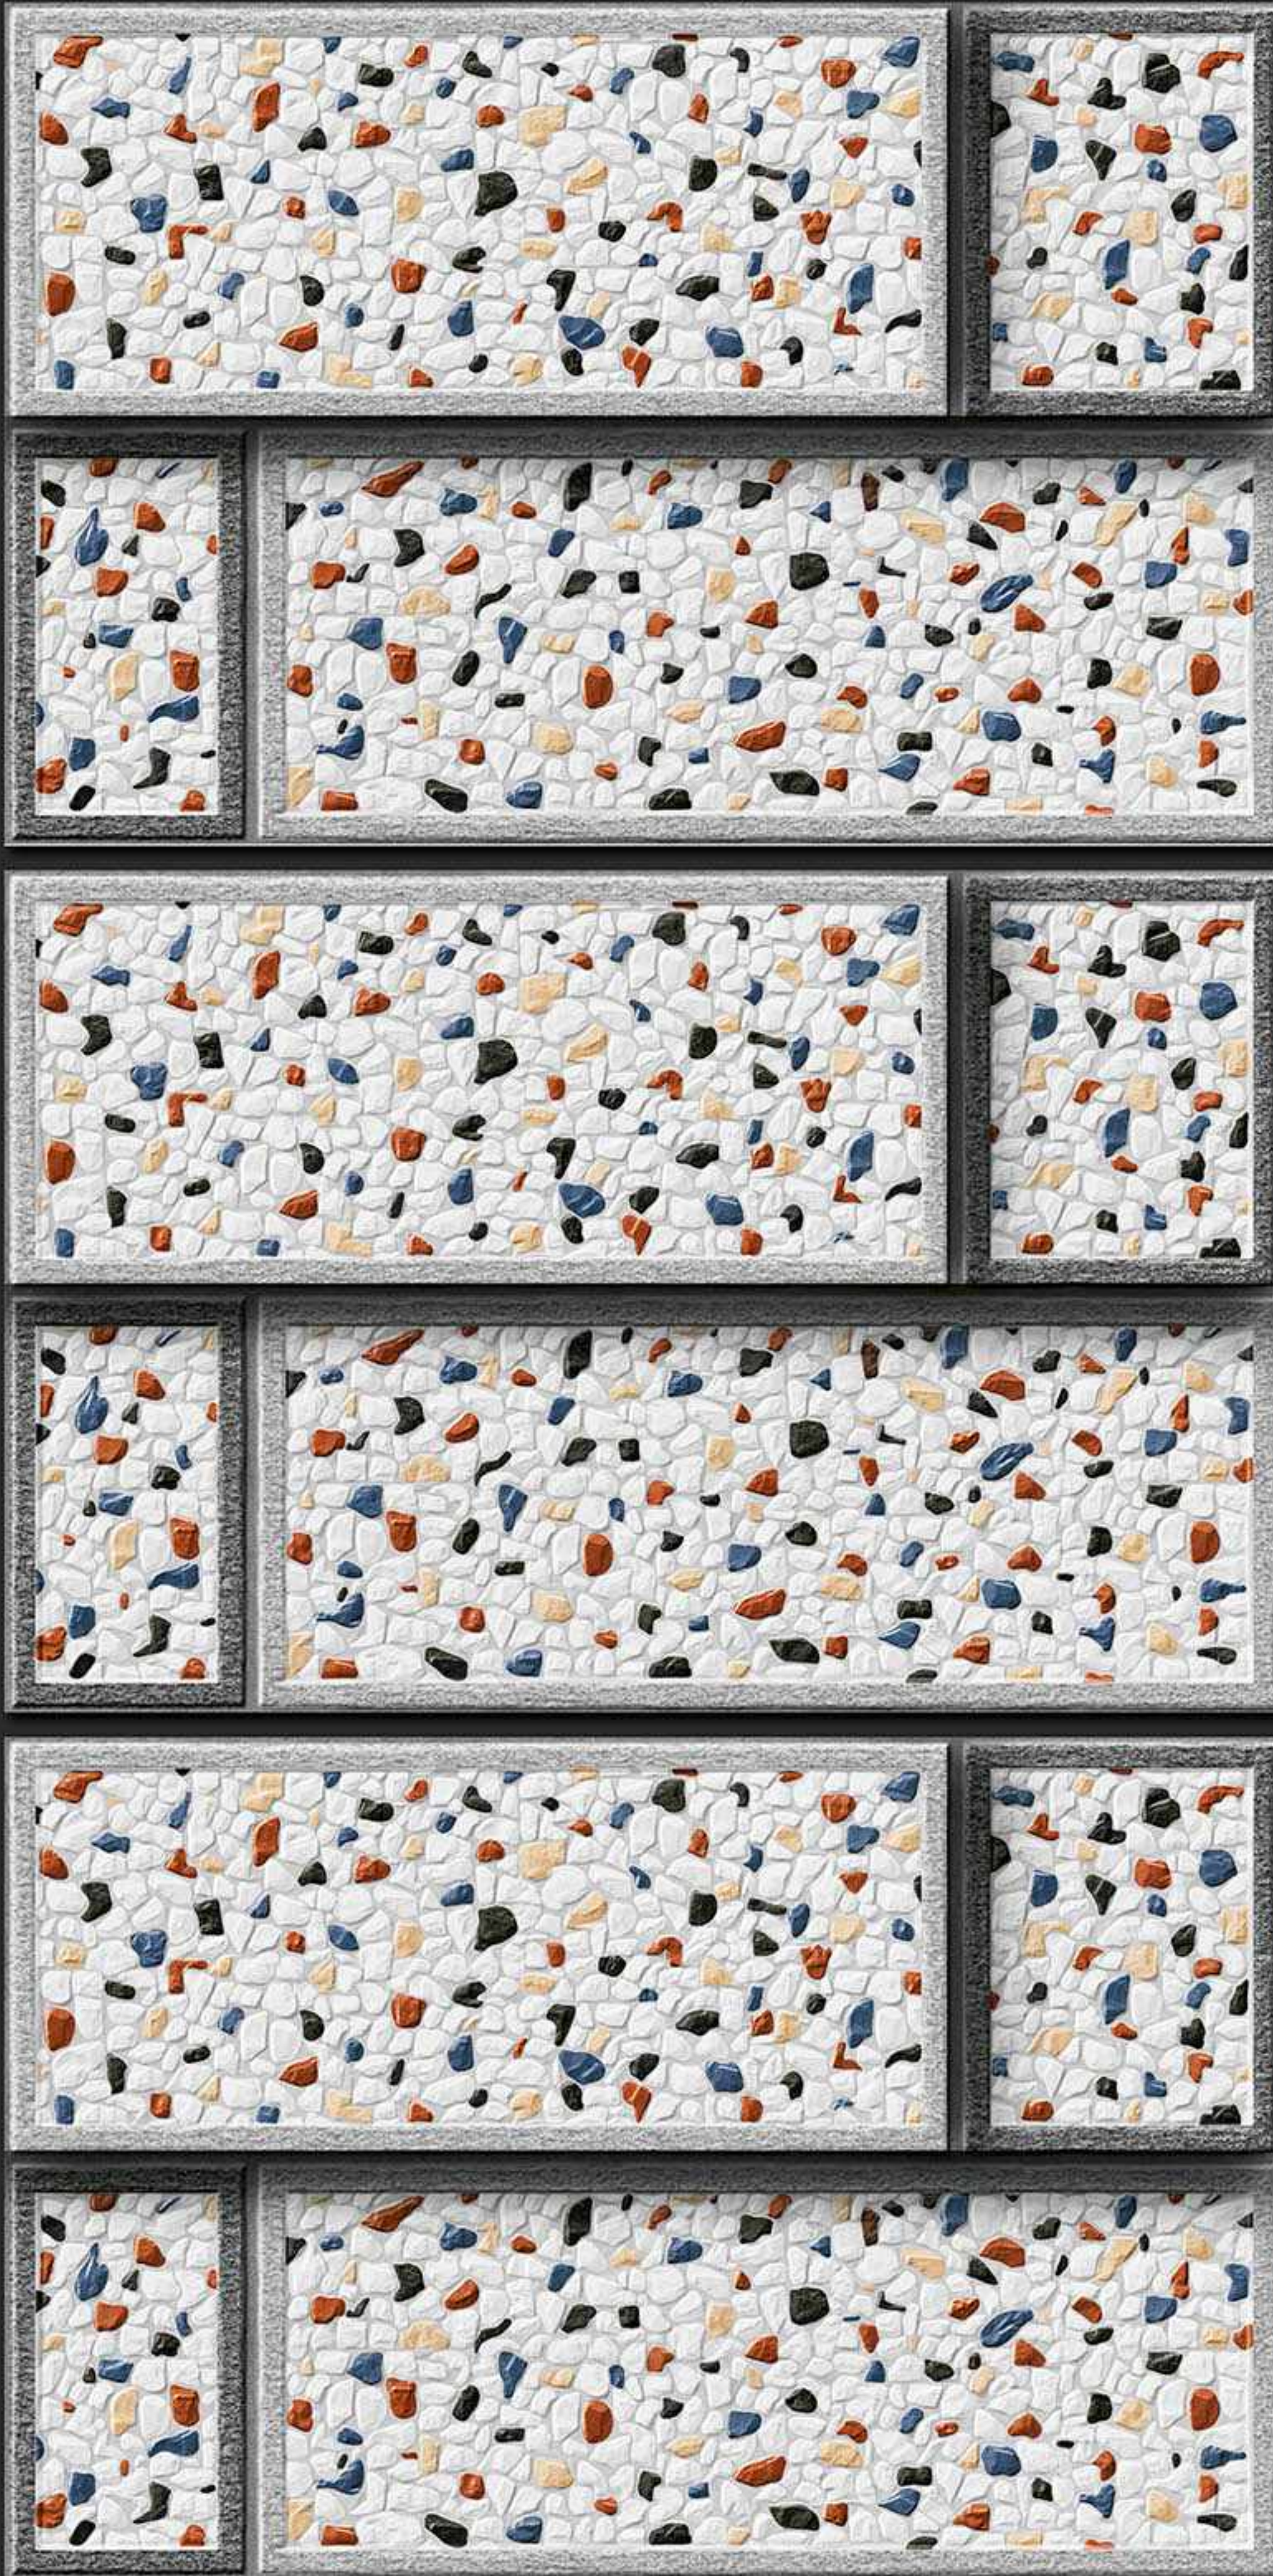

**VERONICA**  
CERAMIC

103 [PUNCH]

DIGITAL  
WALL TILES

300x450MM GLOSSY

**VERONICA**  
CERAMIC

104 [PUNCH]

DIGITAL  
WALL TILES

300x450MM GLOSSY