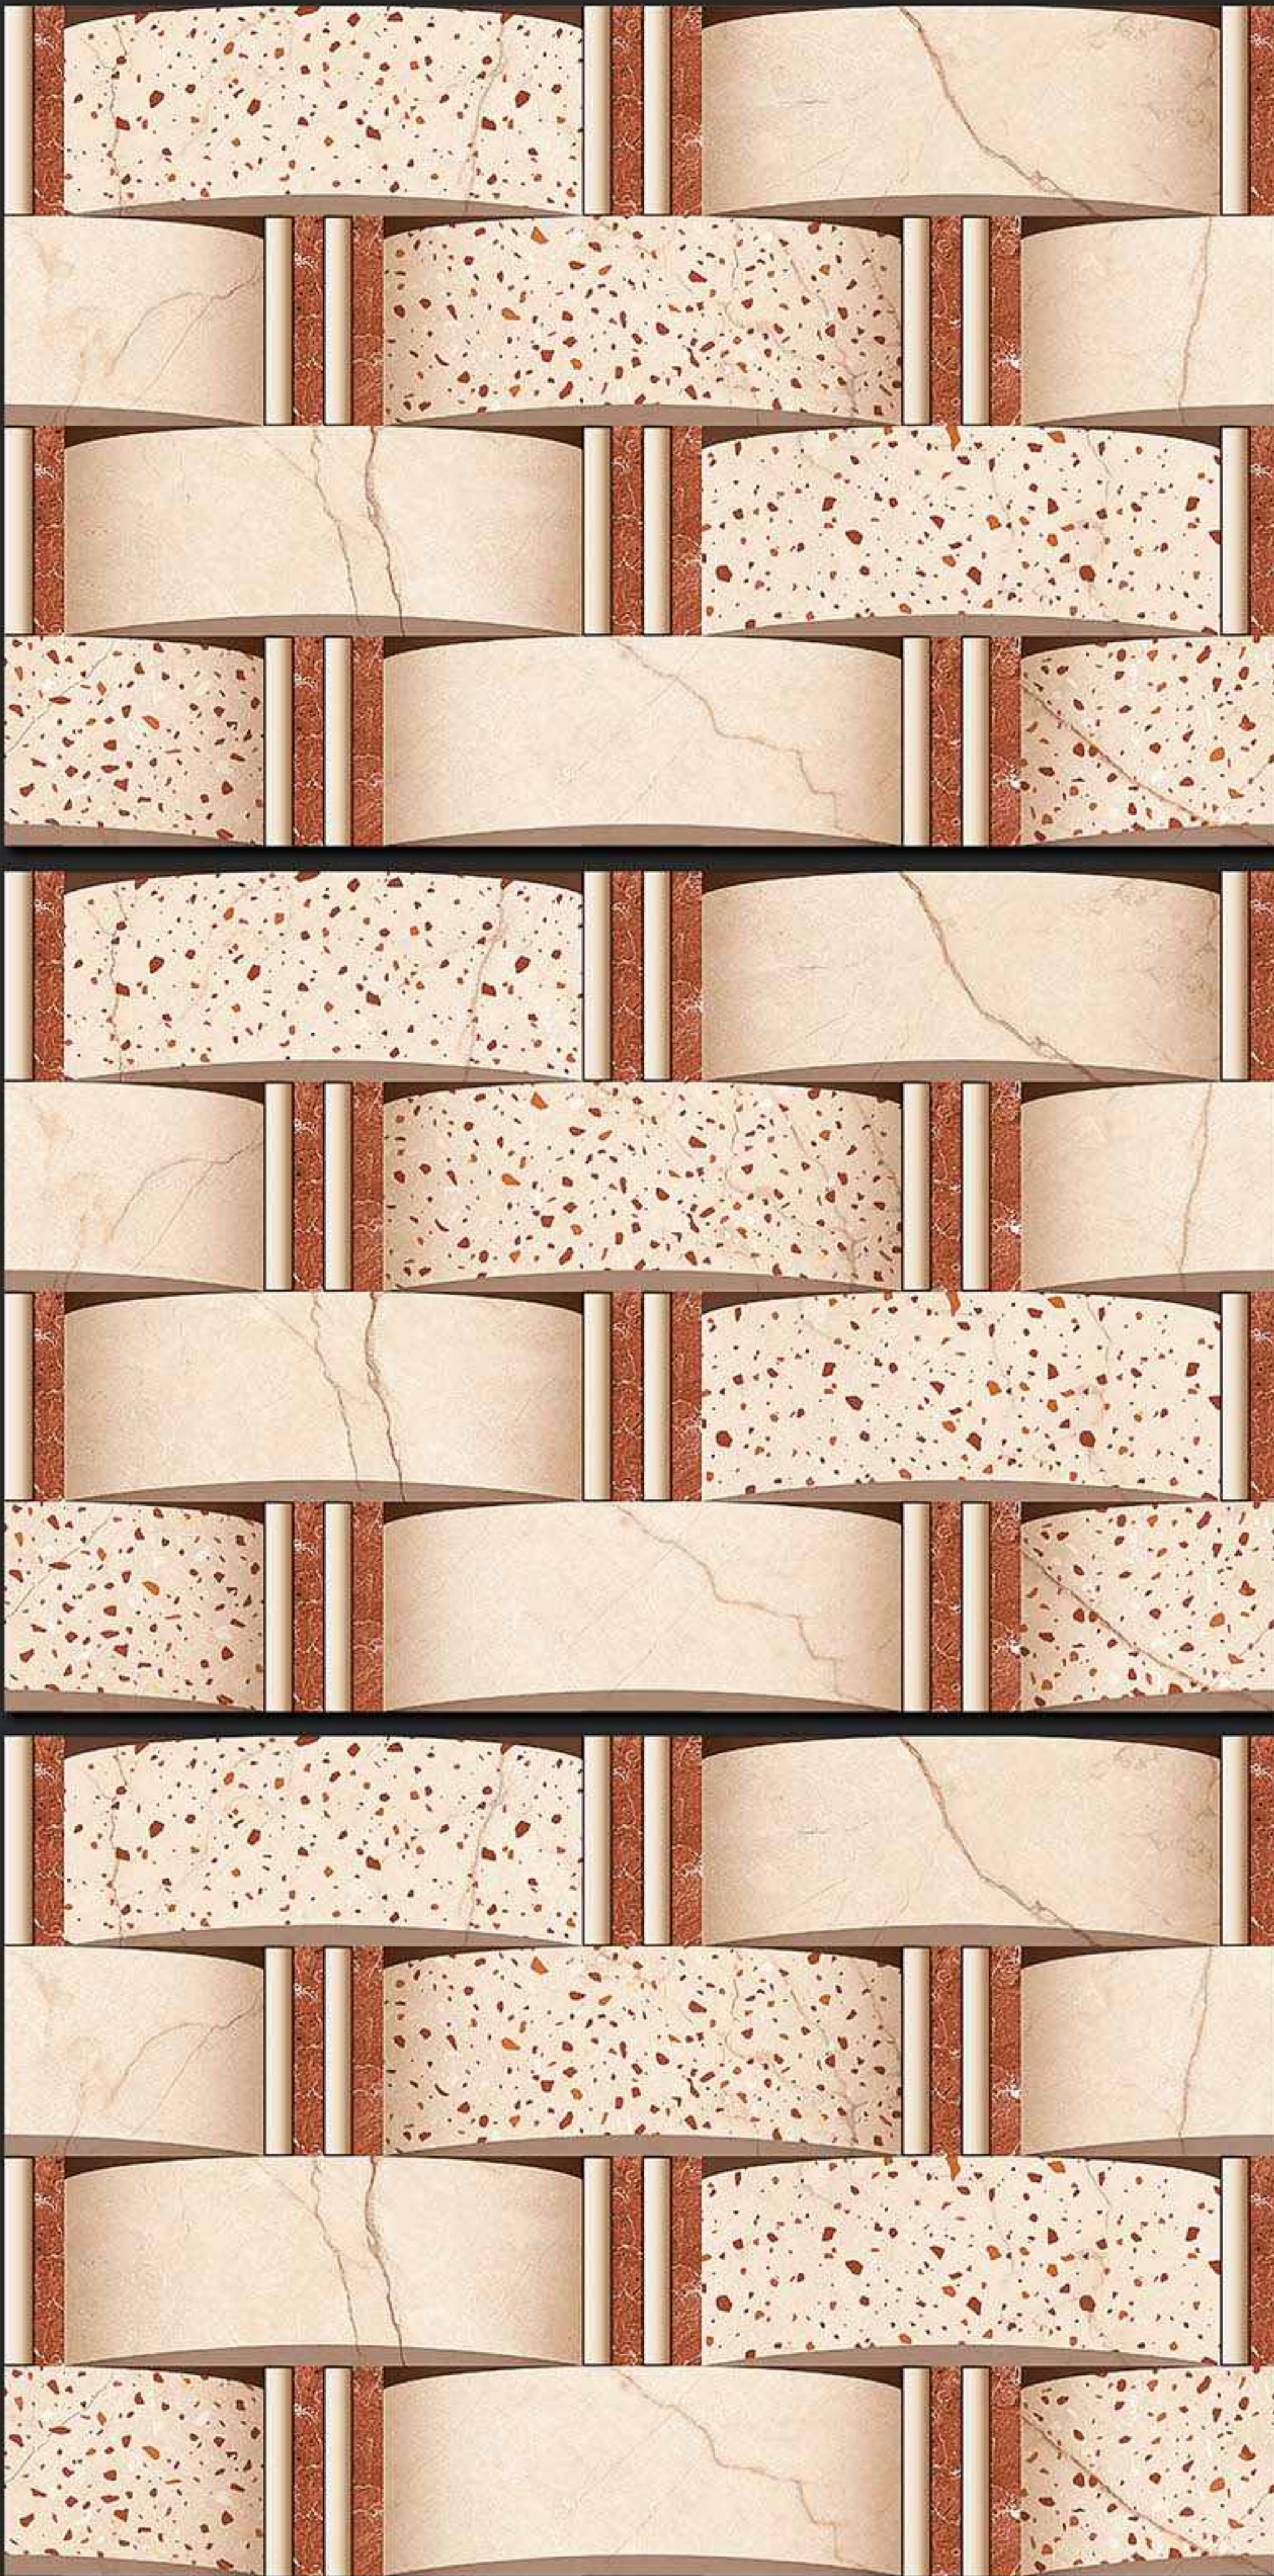

270 [PUNCH]

RANDOM

DIGITAL  
WALL TILES

300x450MM GLOSSY

**VERONICA**  
CERAMIC

271 [PUNCH]

DIGITAL  
WALL TILES

300x450MM GLOSSY