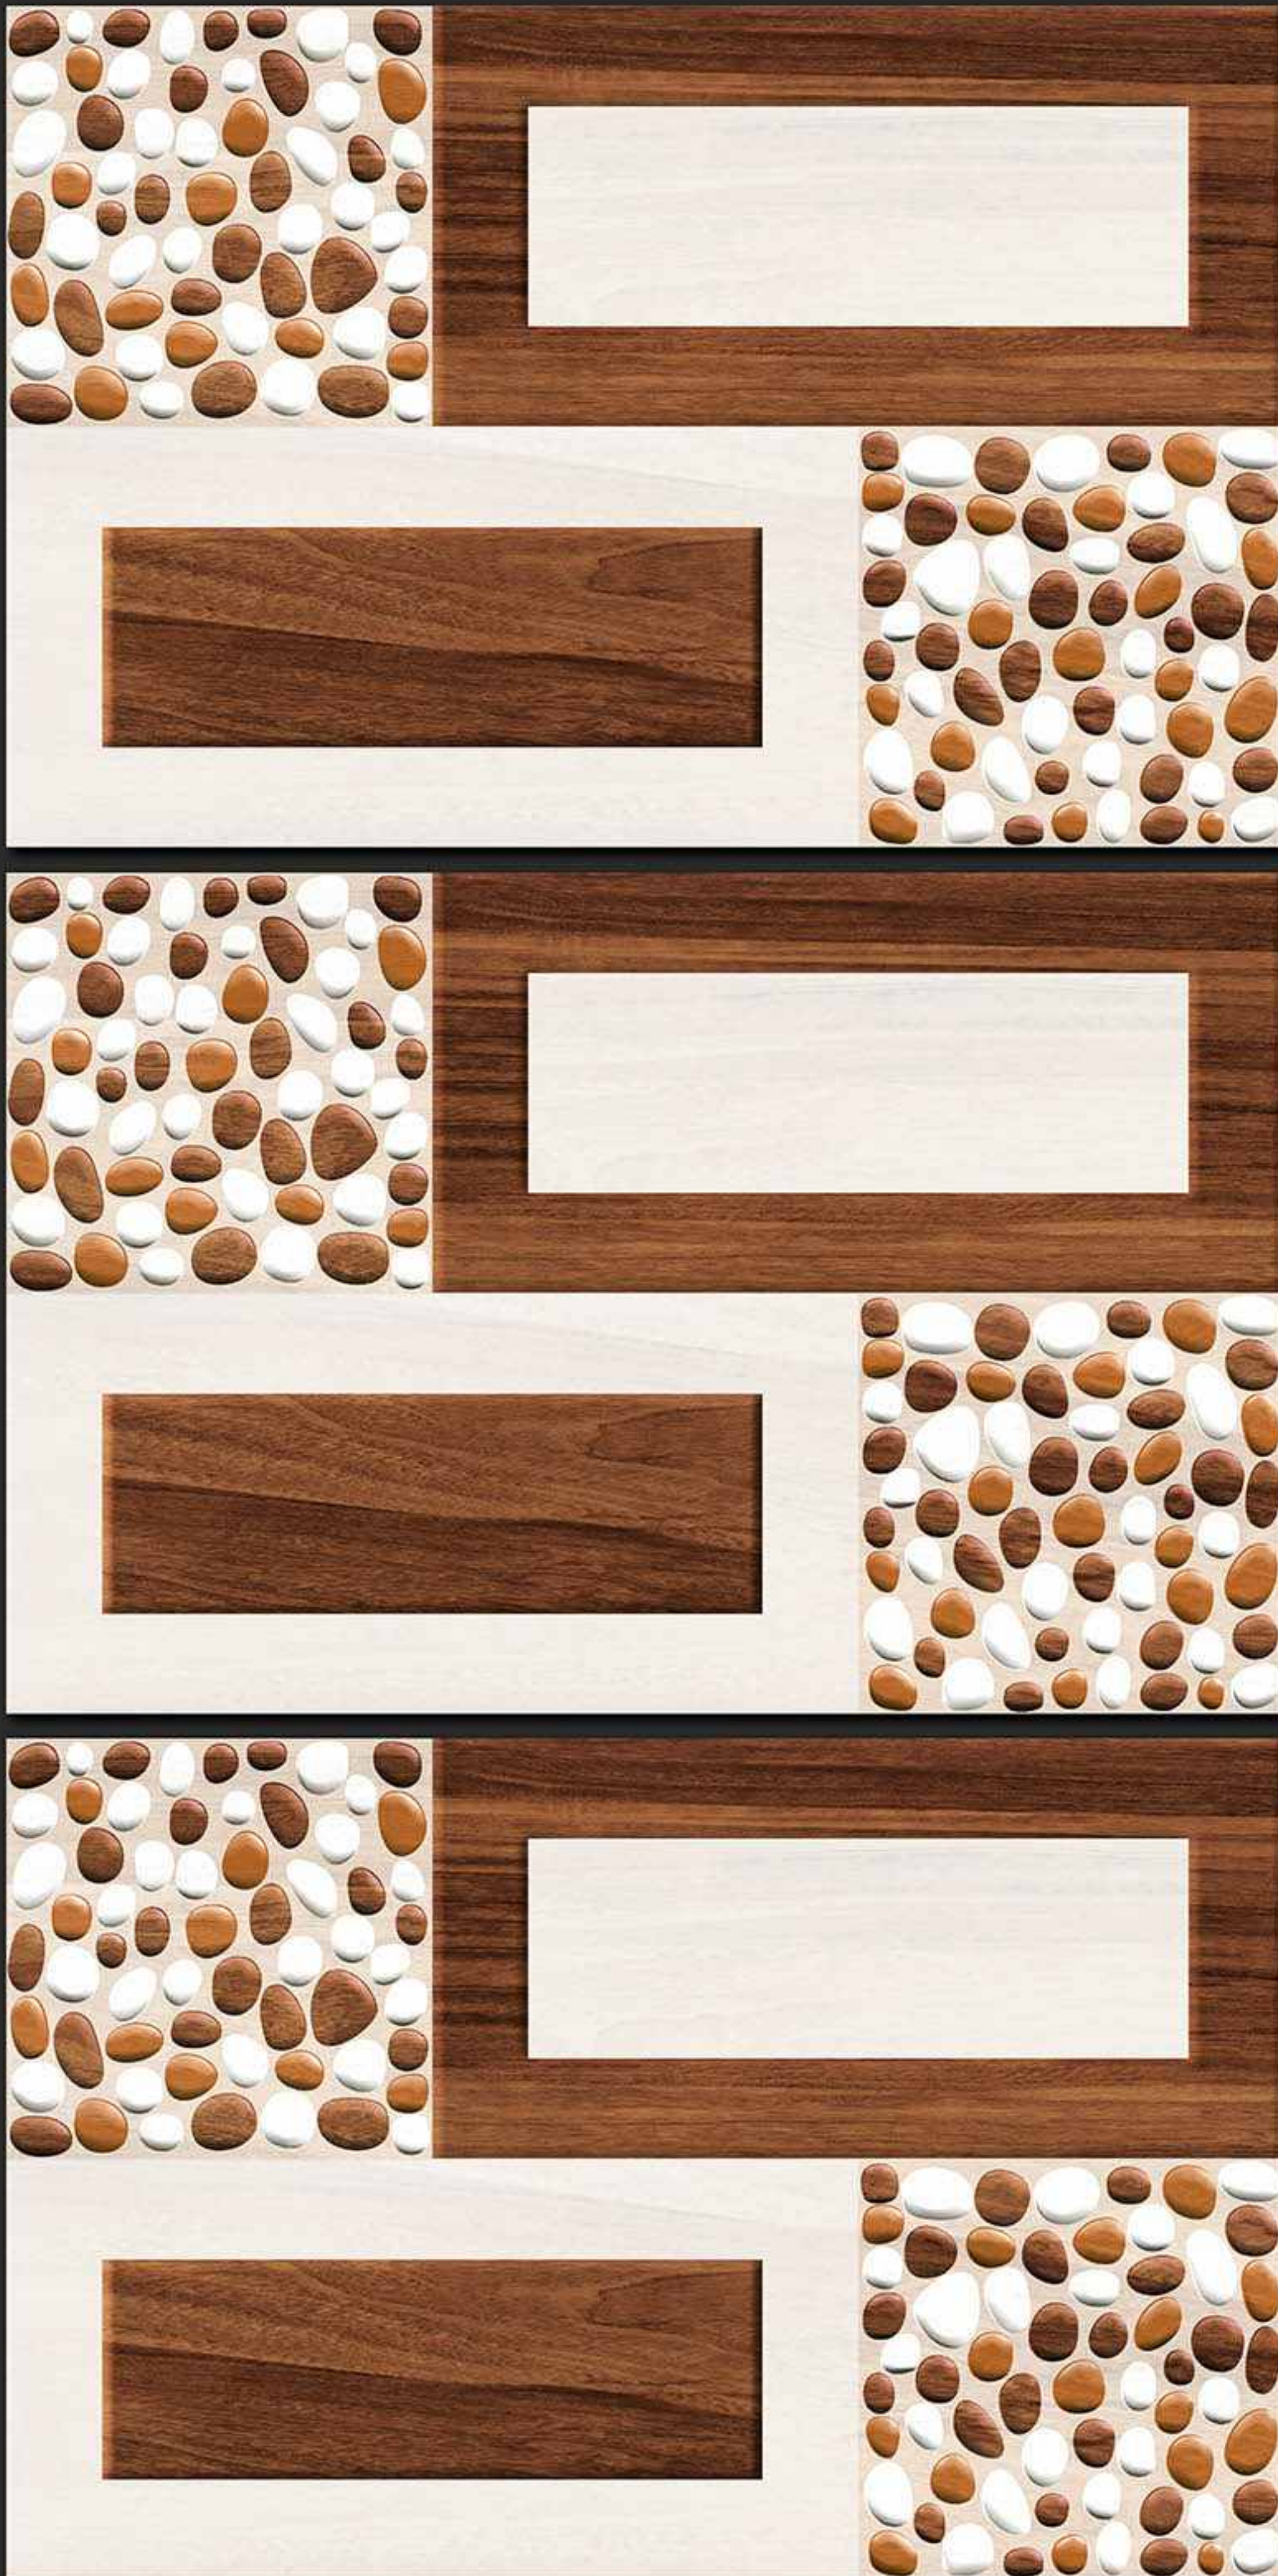

**VERONICA**  
CERAMIC

241 [PUNCH]

DIGITAL  
WALL TILES

300x450MM GLOSSY

**VERONICA**  
CERAMIC

251 [PUNCH]

DIGITAL  
WALL TILES

300x450MM GLOSSY