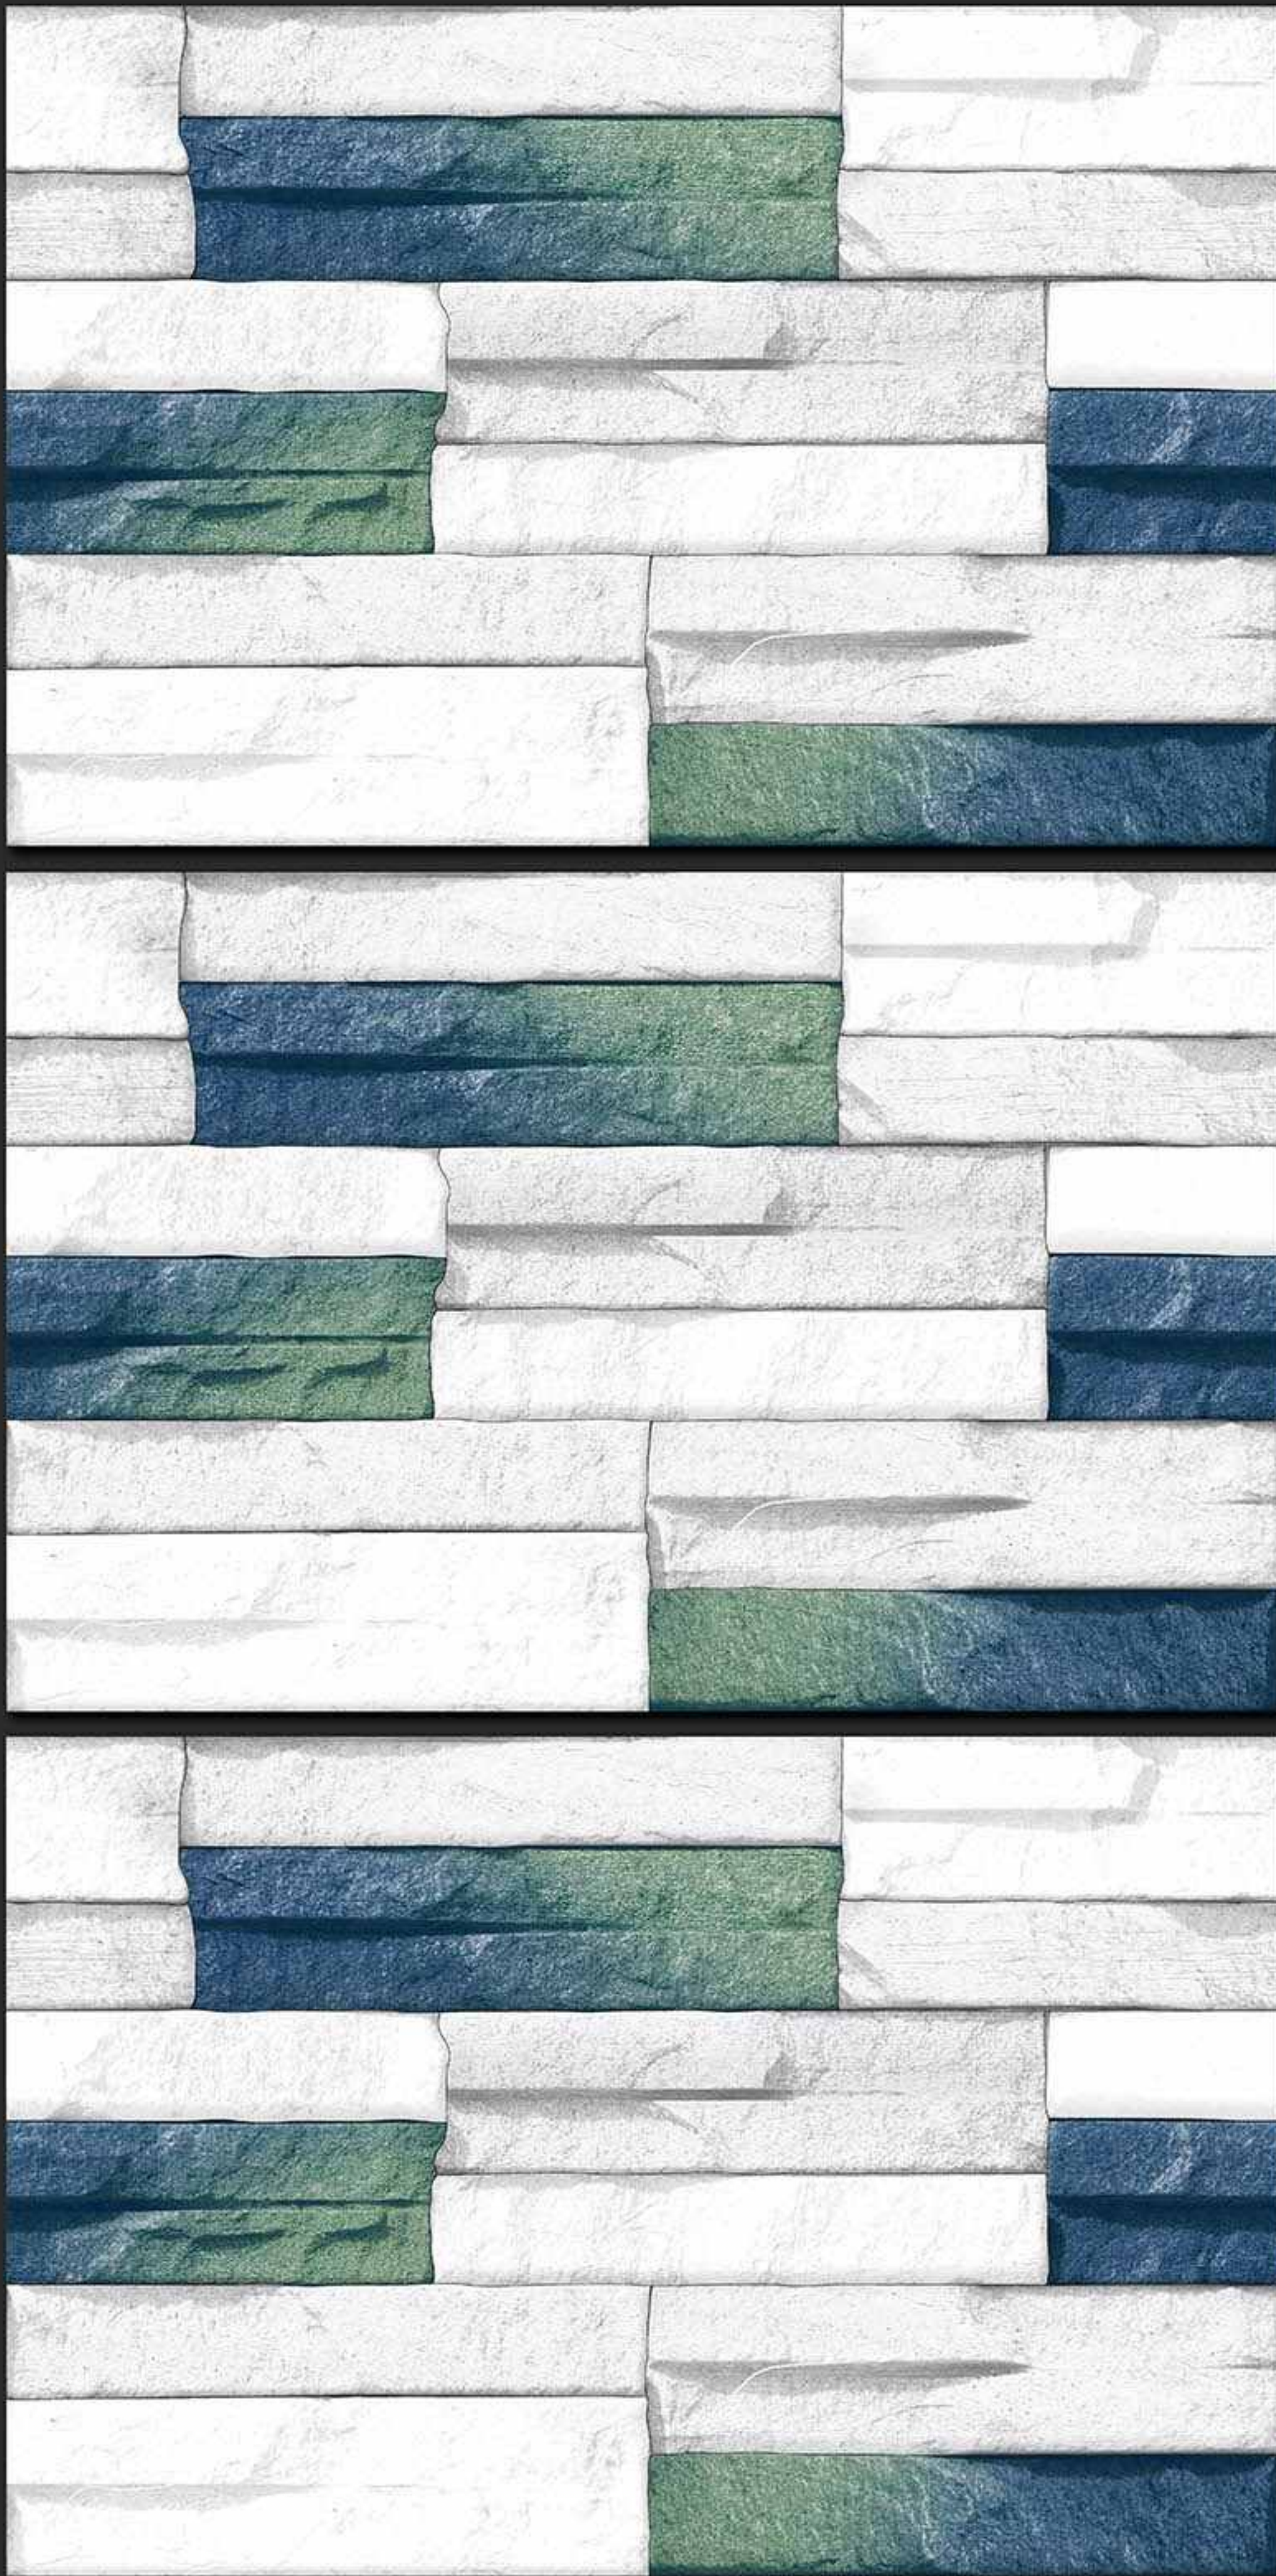

DIGITAL  
WALL TILES

300x450MM GLOSSY

**VERONICA**  
CERAMIC

265 [PUNCH]

DIGITAL  
WALL TILES

300x450MM GLOSSY

**VERONICA**  
CERAMIC

266 [PUNCH]