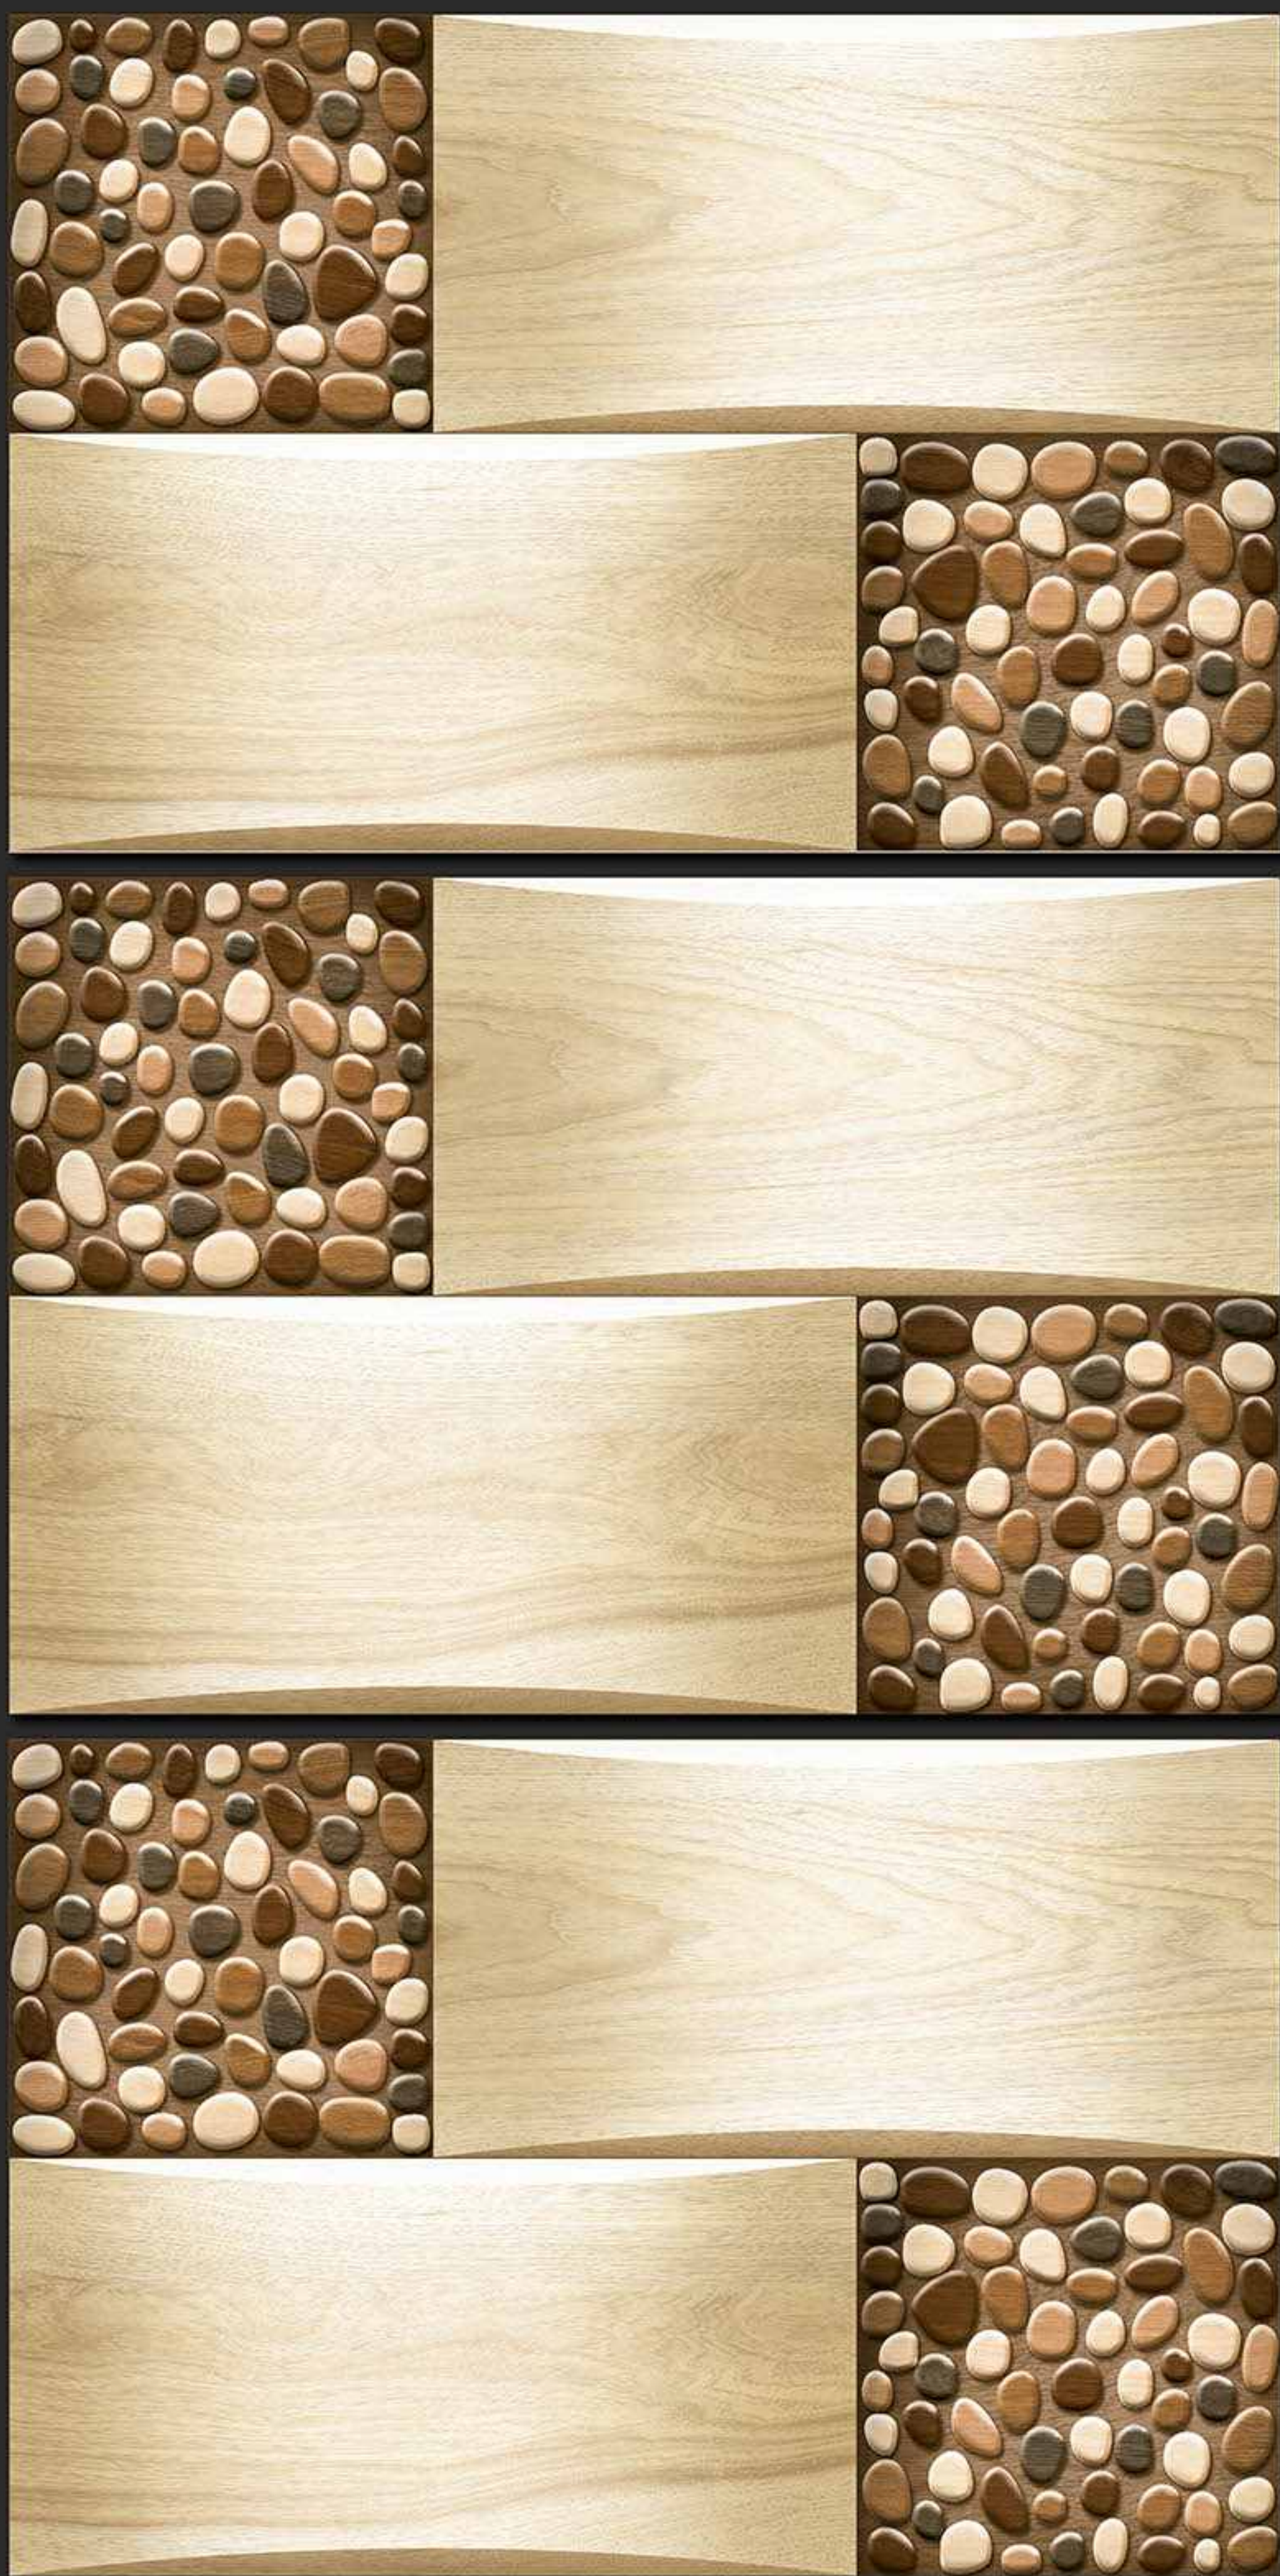

DIGITAL
WALL TILES

300x450MM GLOSSY

VERONICA
CERAMIC

158 [PUNCH]