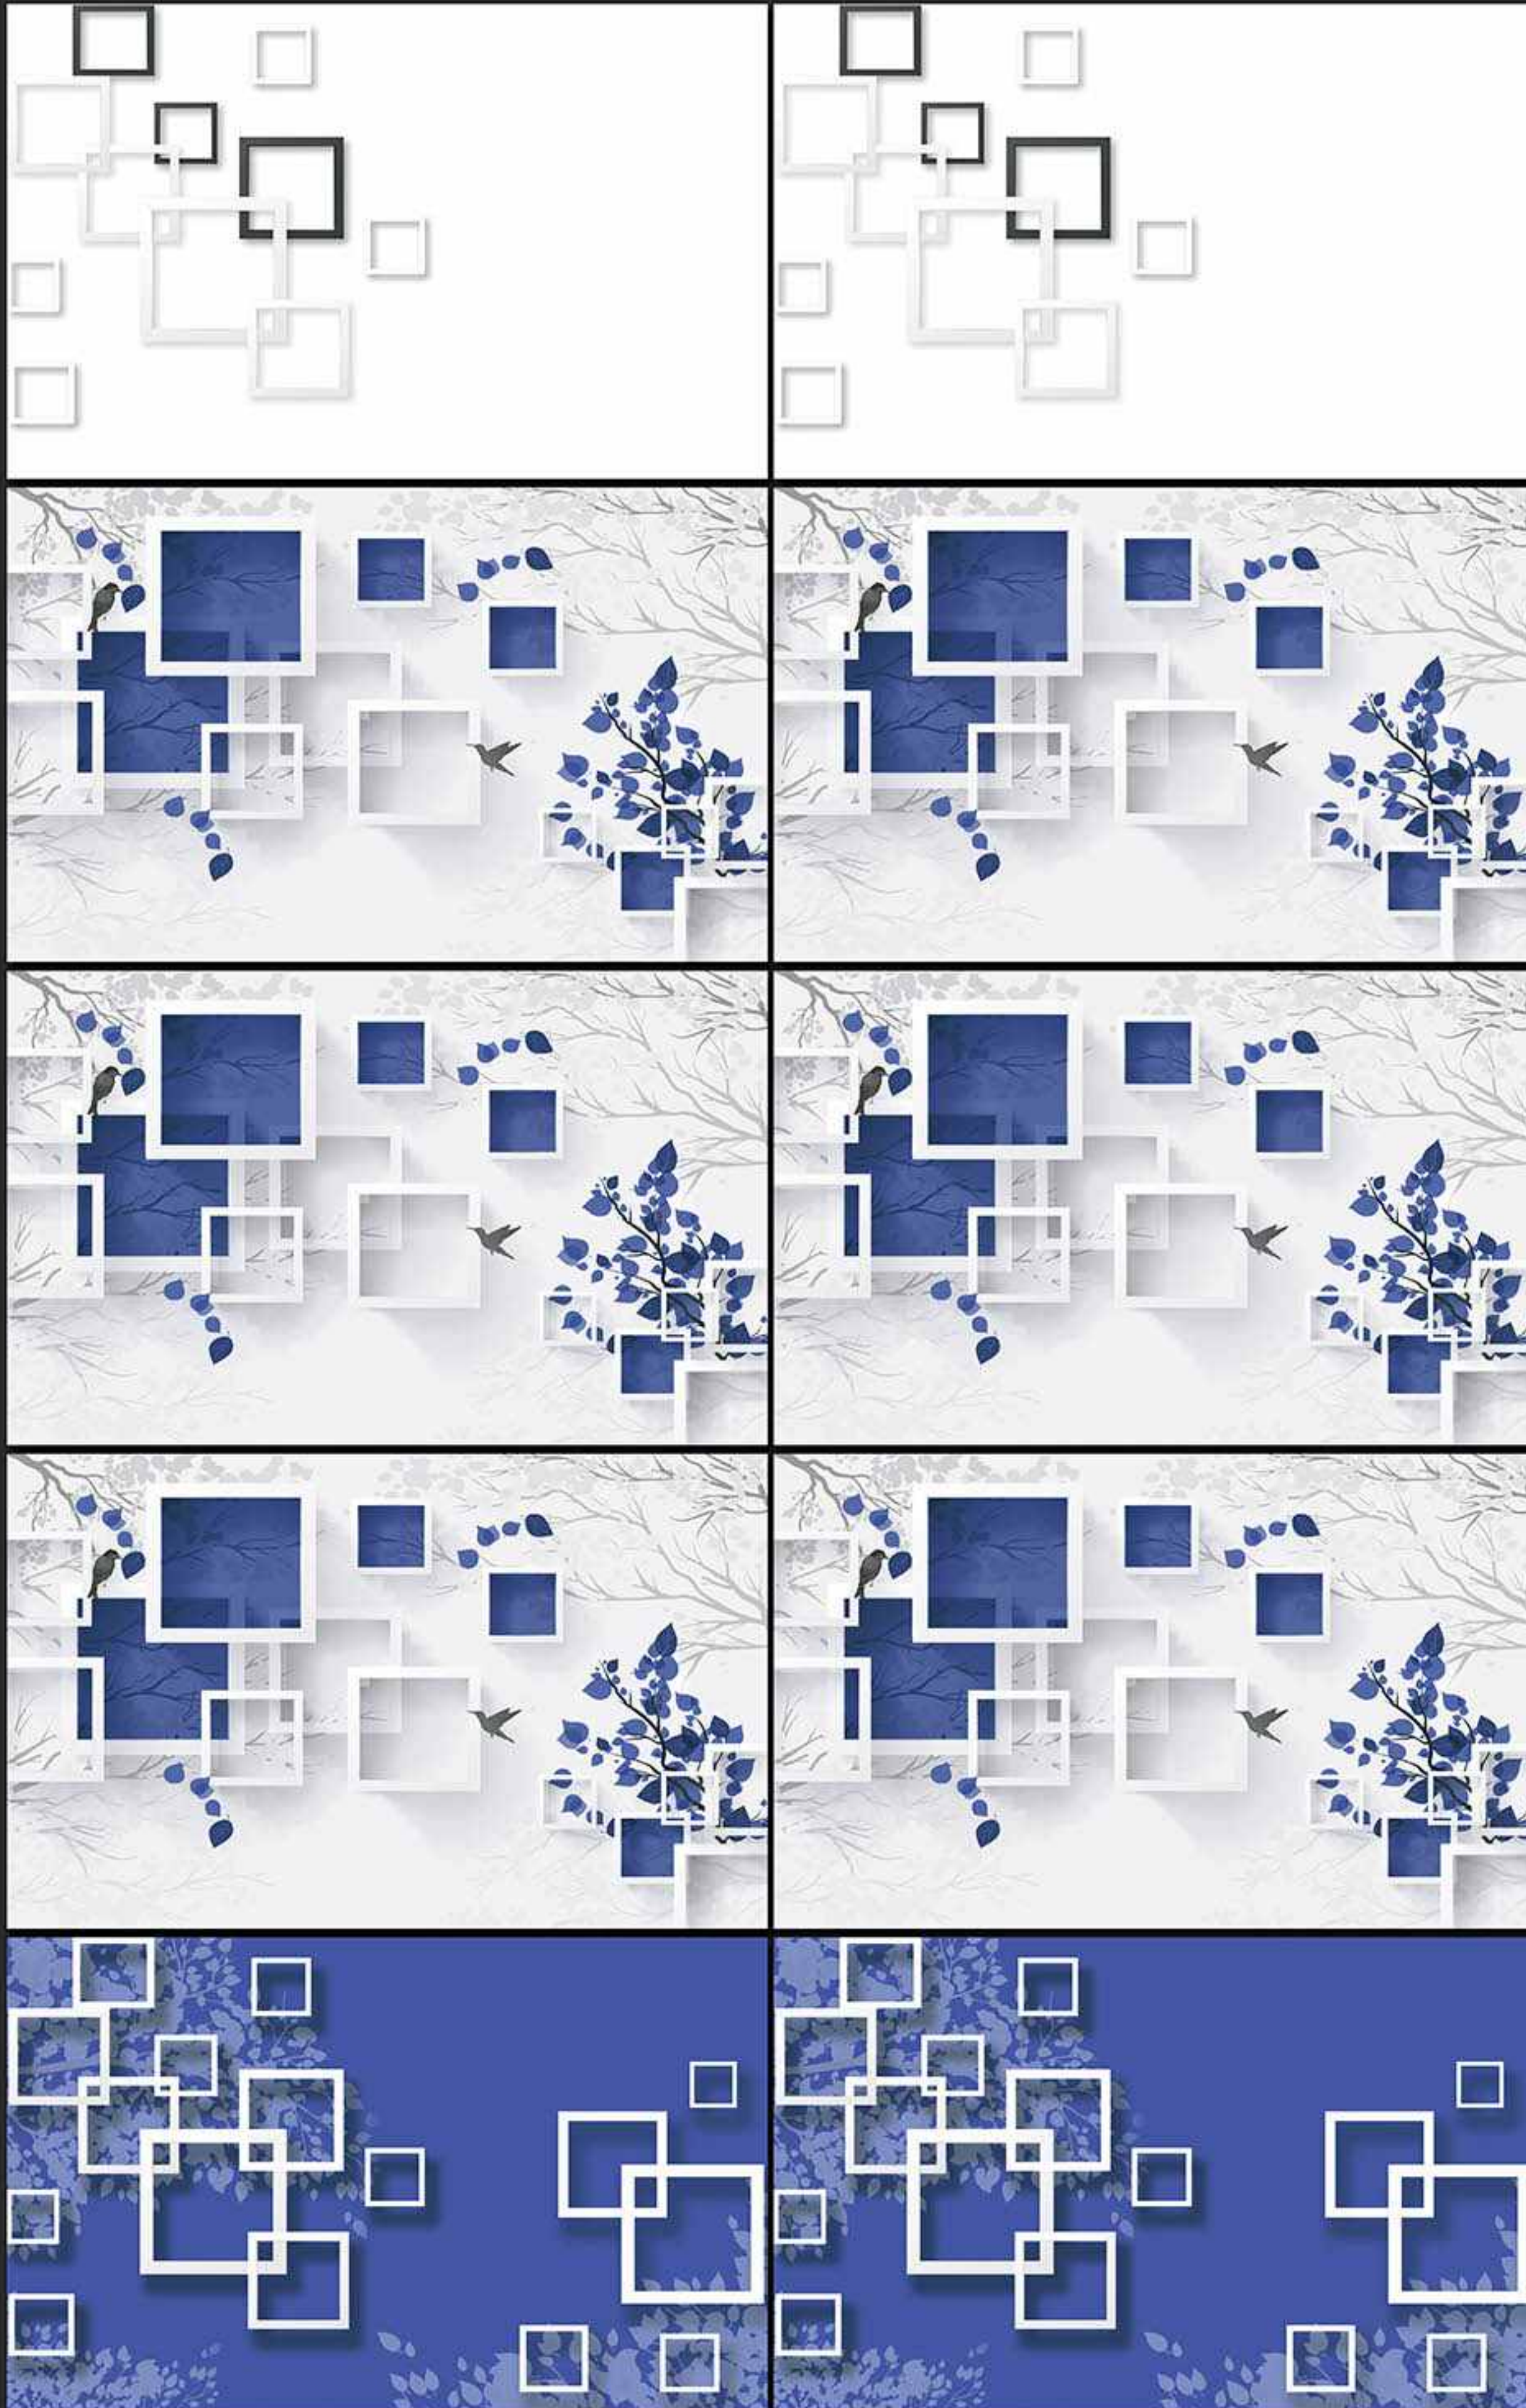

DIGITAL
WALL TILES

300x450MM GLOSSY

VERONICA
CERAMIC

[PLAIN] 7510-LT

[PLAIN] 7529-HL-A

[PLAIN] 7529-DK