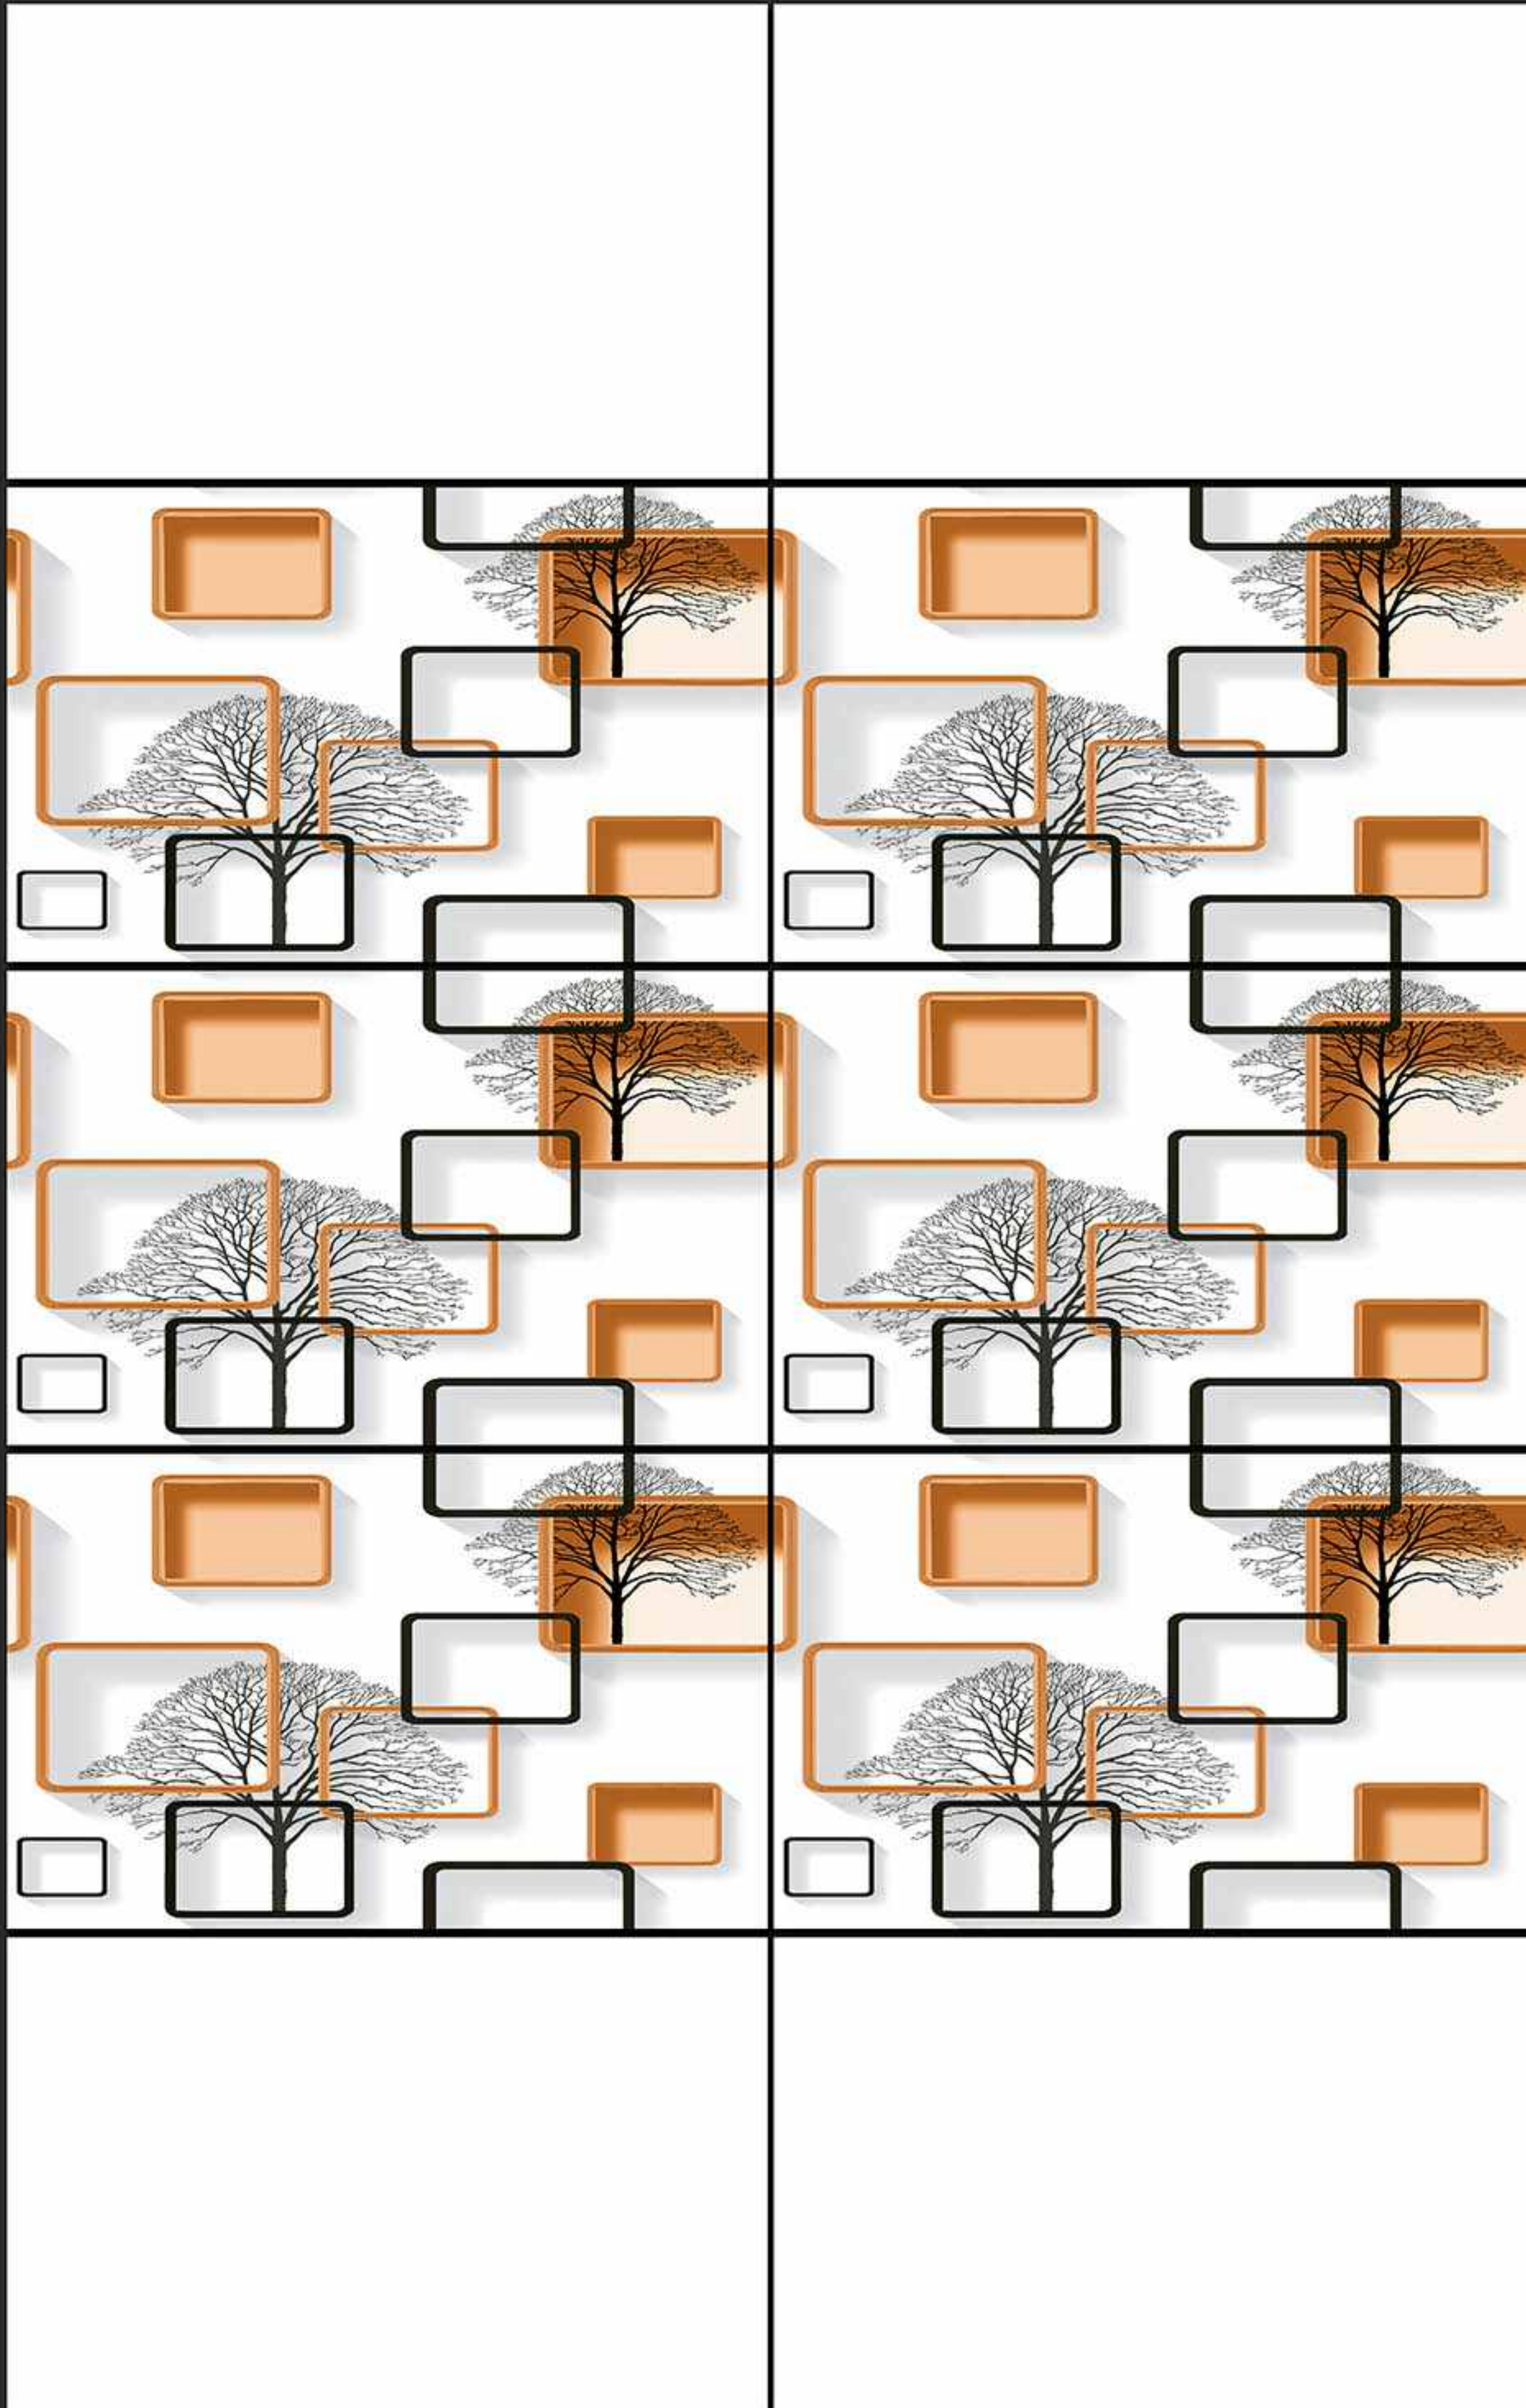

DIGITAL
WALL TILES

300x450MM GLOSSY

VERONICA
CERAMIC

[PLAIN] WHITE-LT
[PLAIN] 7499-HL-D