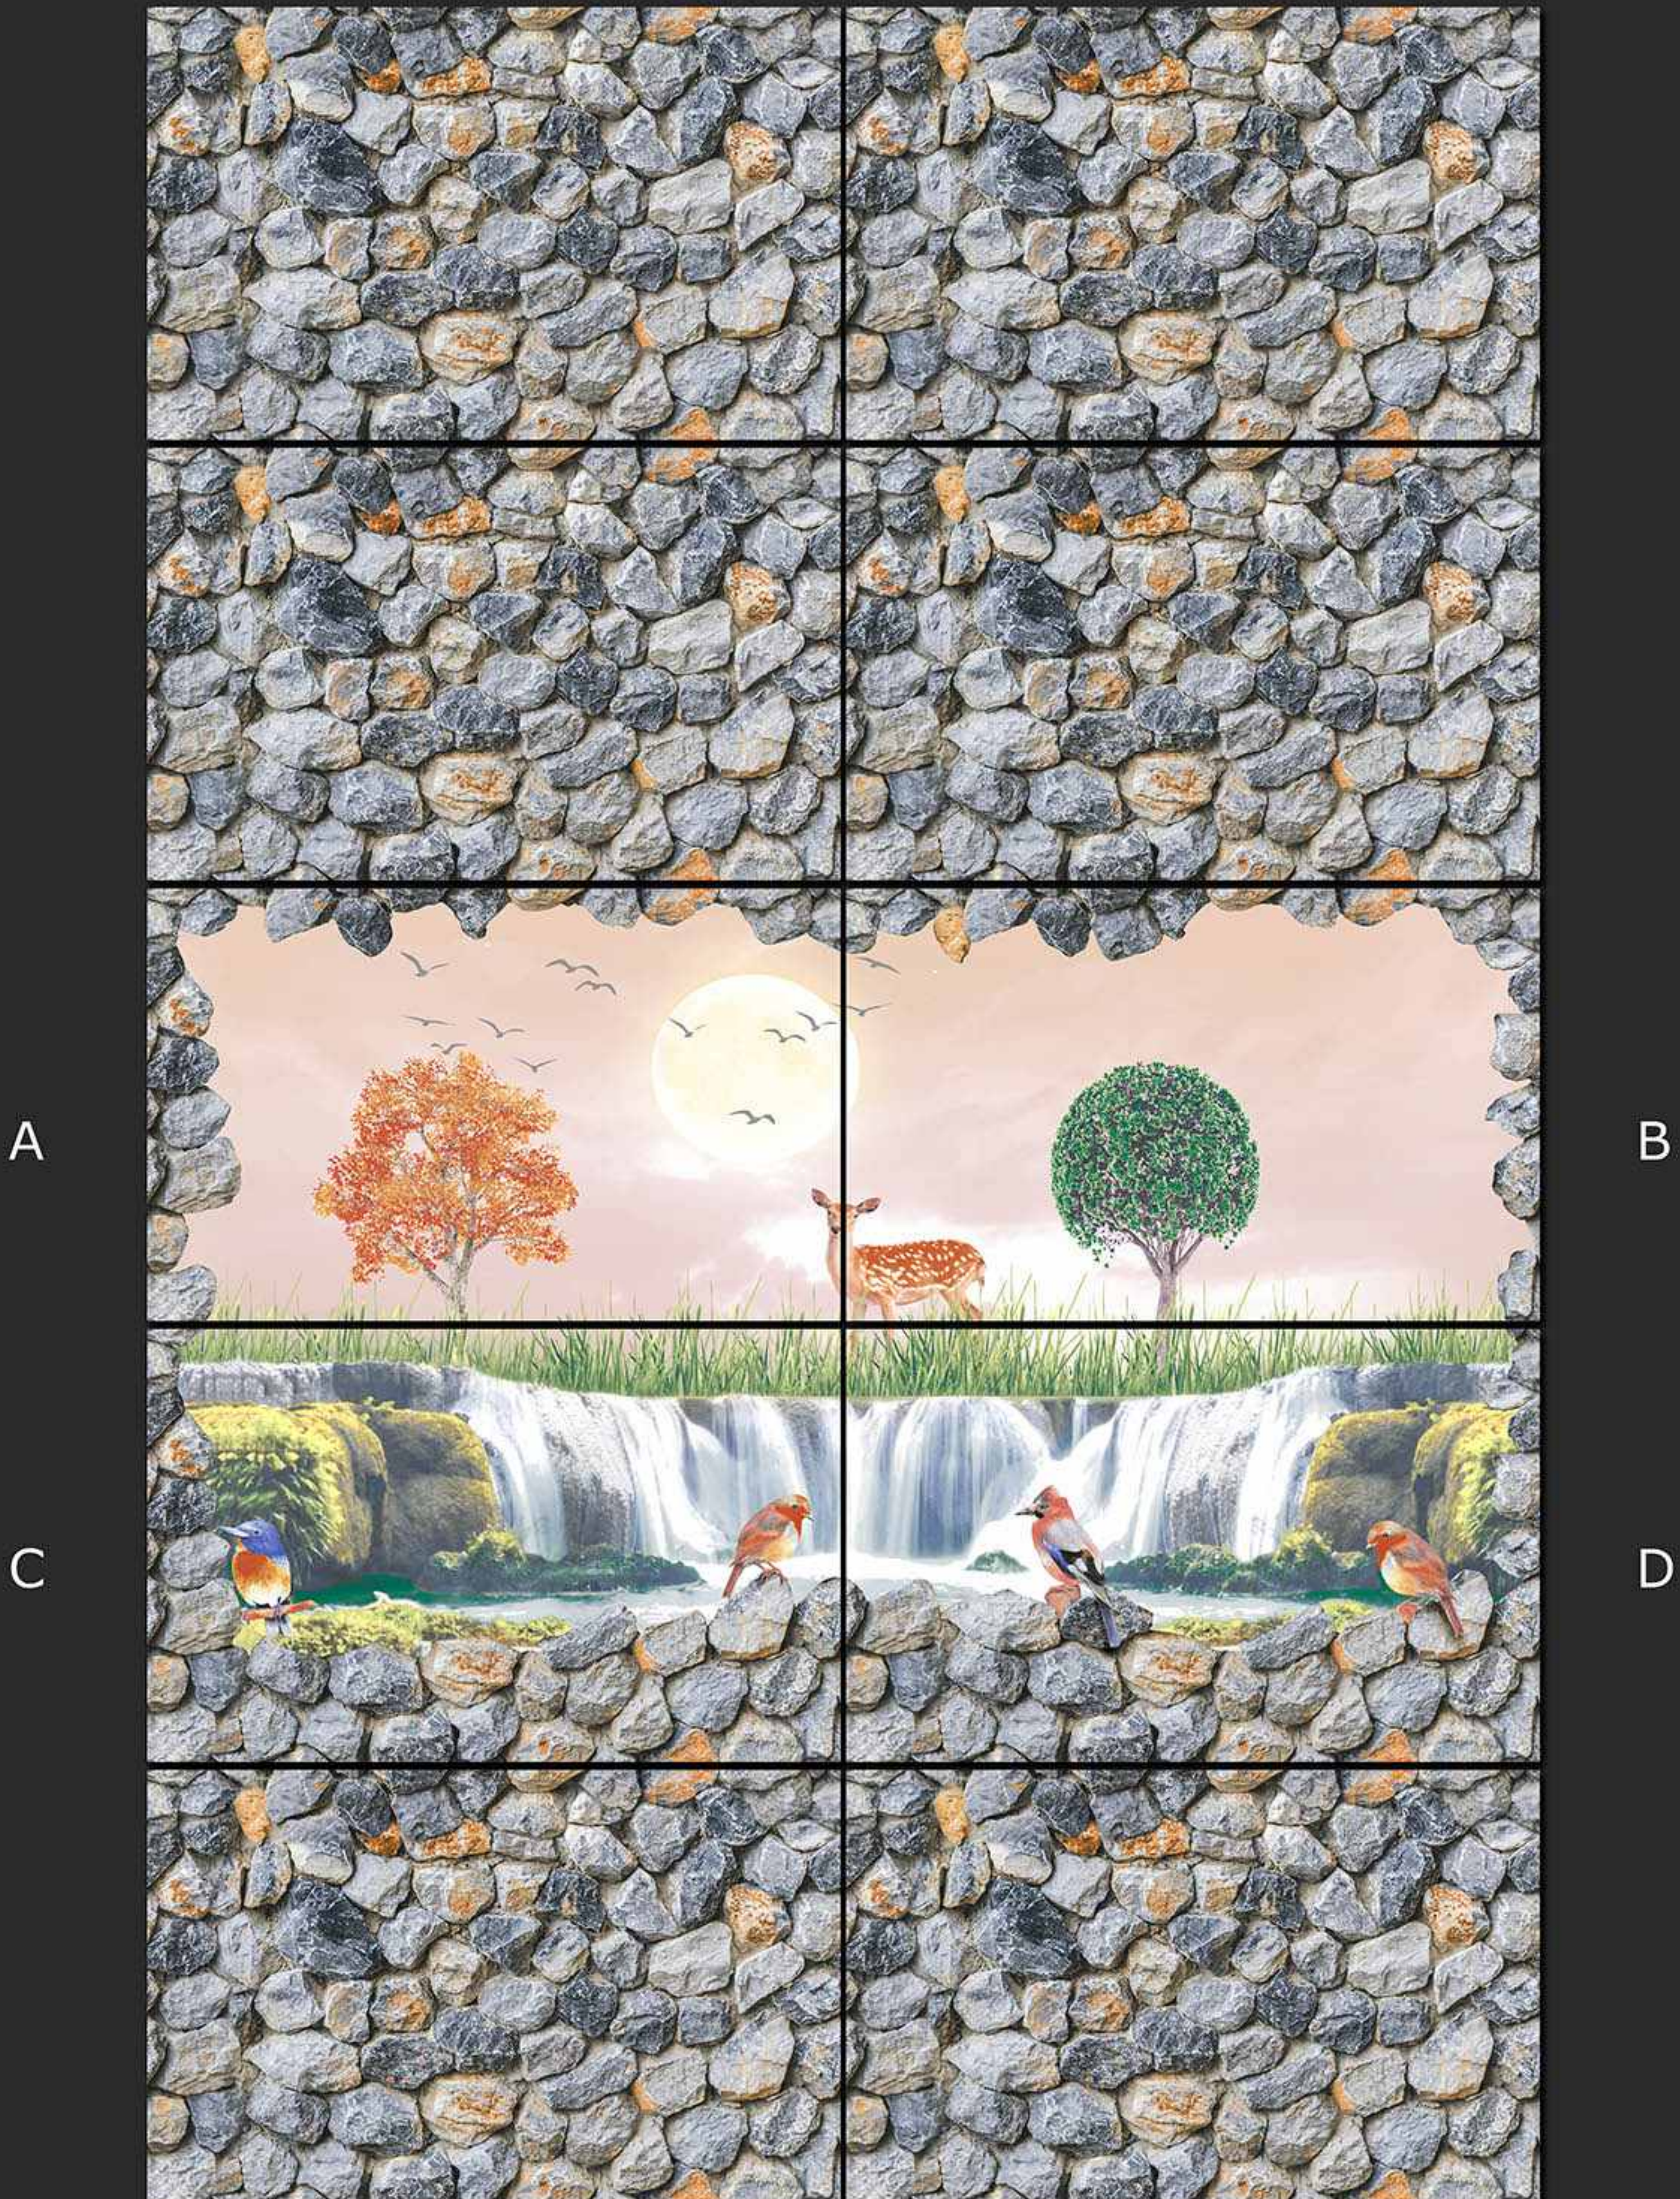

[PLAIN] 7486-LT

[PLAIN] 7486-HL-A-B-C-D

[PLAIN] 7486-DK

DIGITAL
WALL TILES

300x450MM GLOSSY

VERONICA
CERAMIC

[PLAIN] 7487-HL-A-B-C-D
[PLAIN] 7487-DK

DIGITAL
WALL TILES