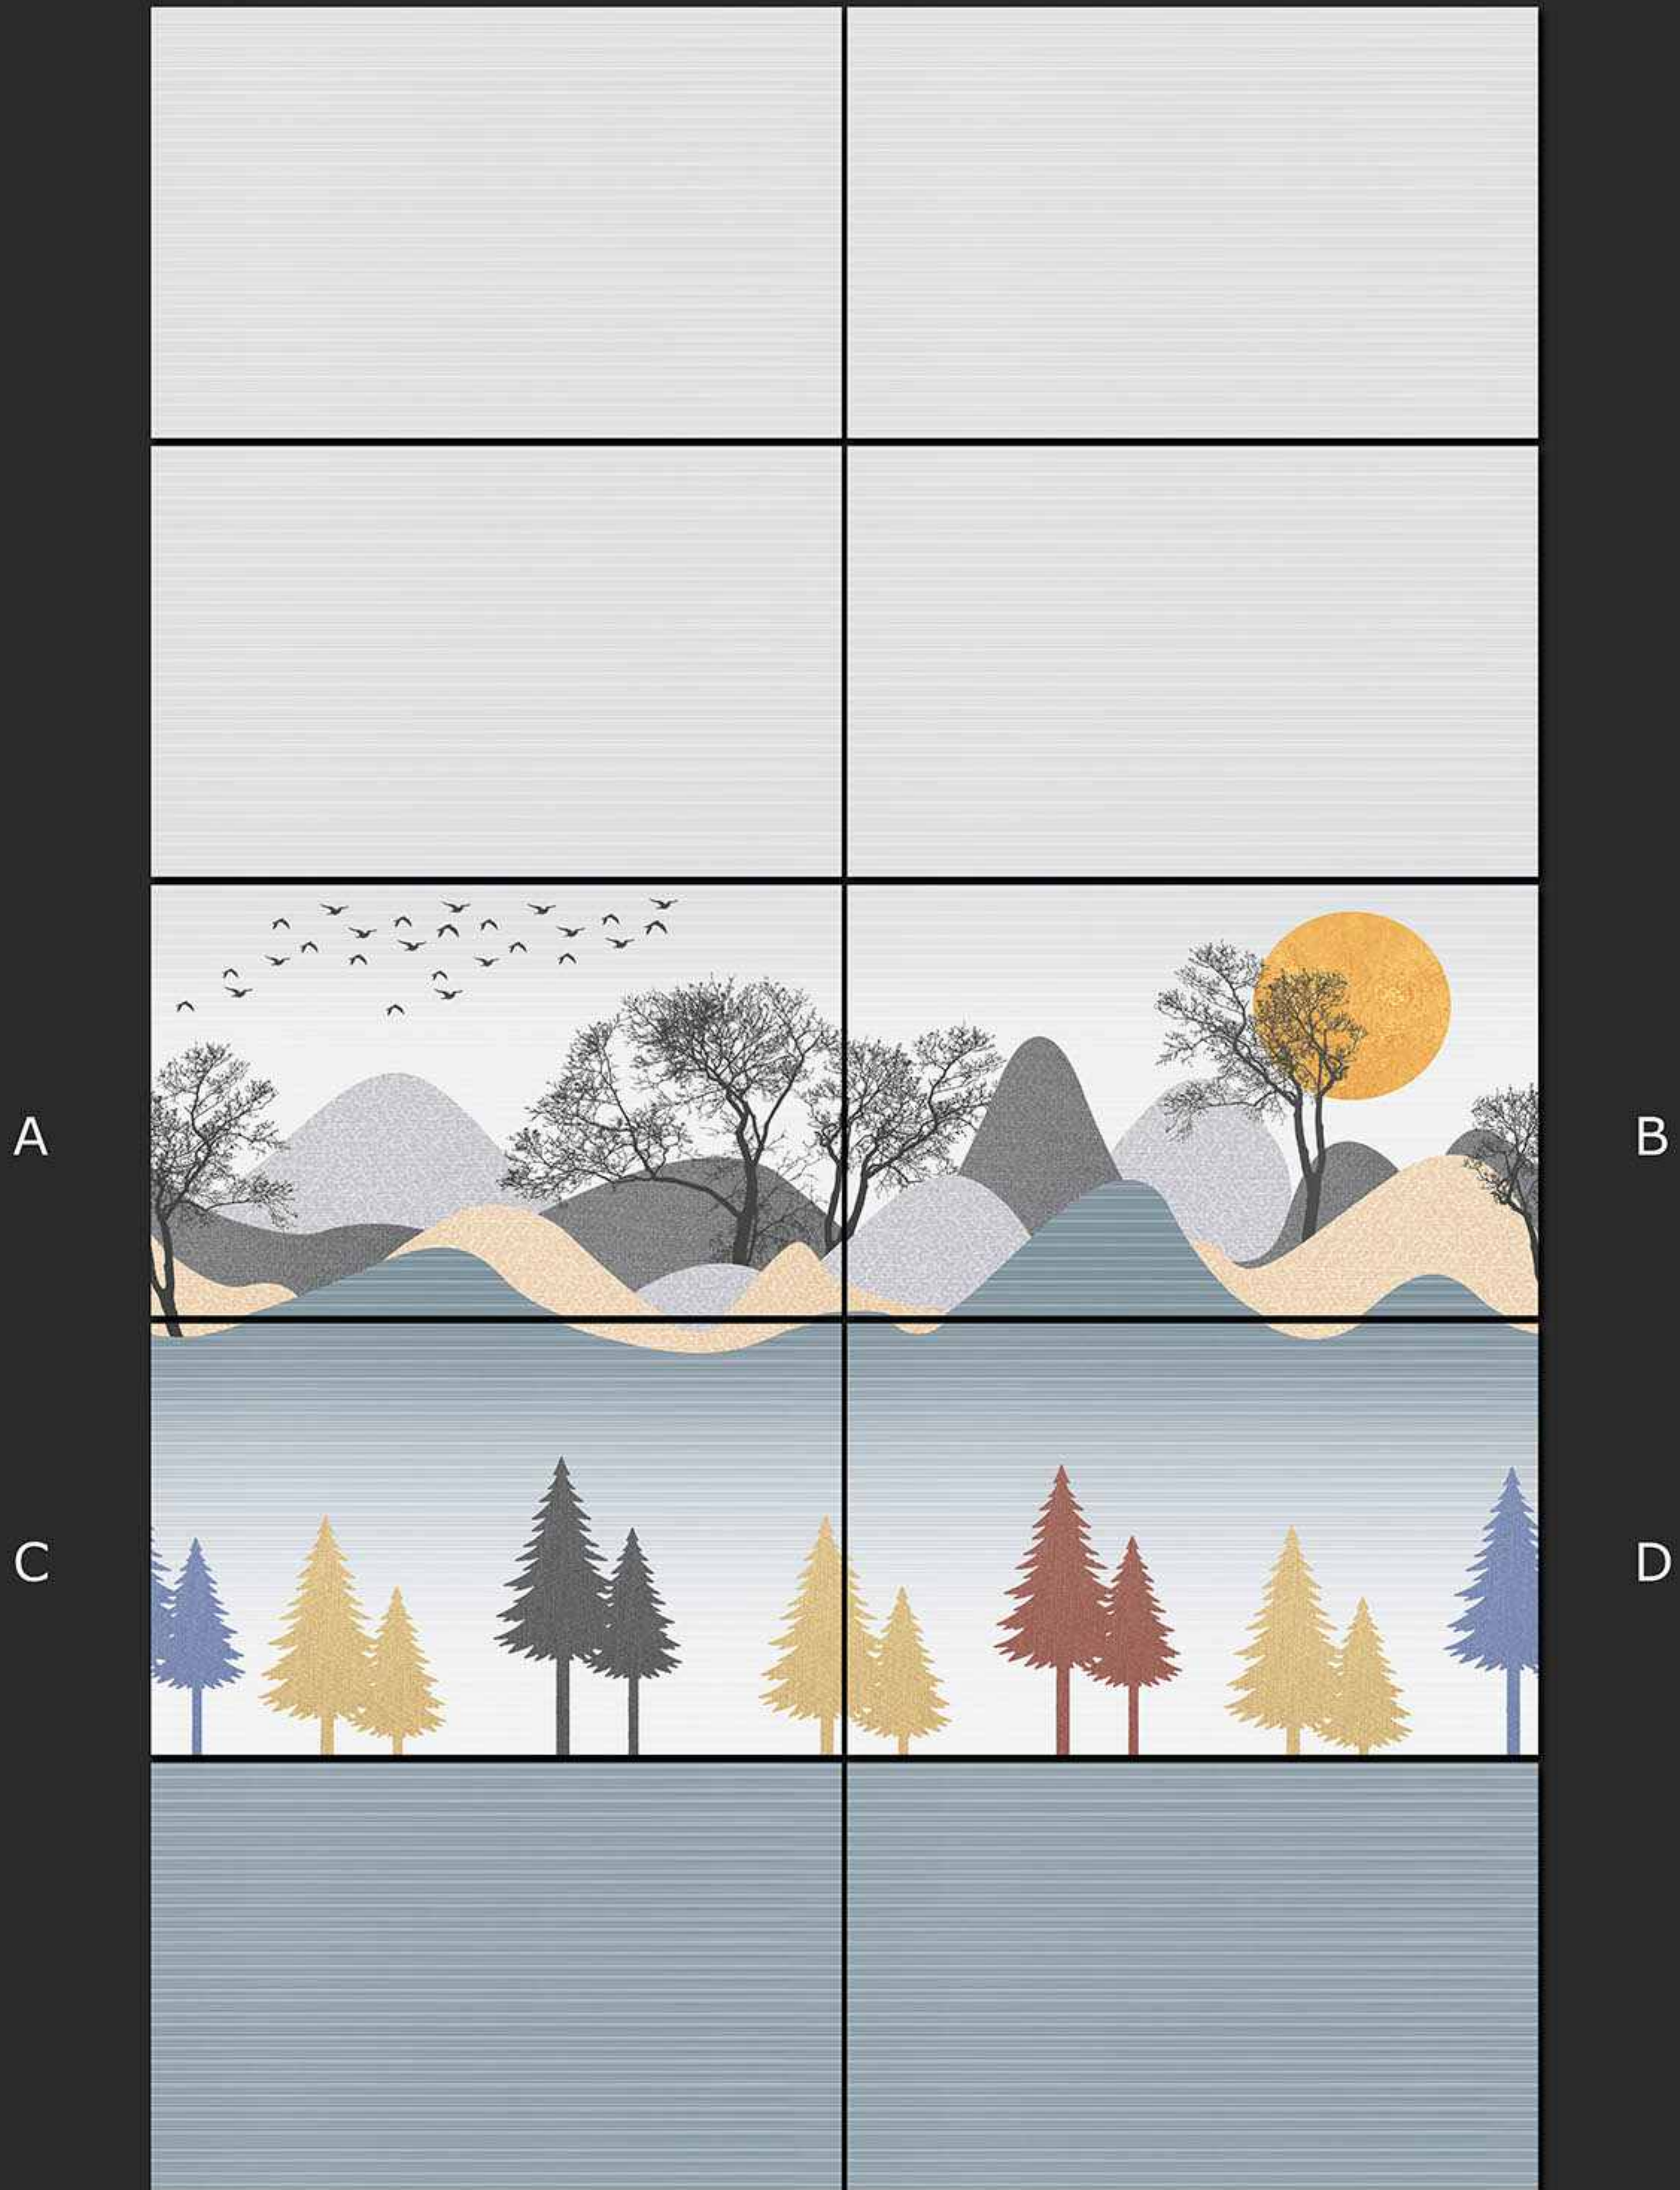

DIGITAL
WALL TILES

300x450MM GLOSSY

VERONICA
CERAMIC

[PLAIN] 7473-LT
[PLAIN] 7473-HL-A-B-C-D
[PLAIN] 7473-DK