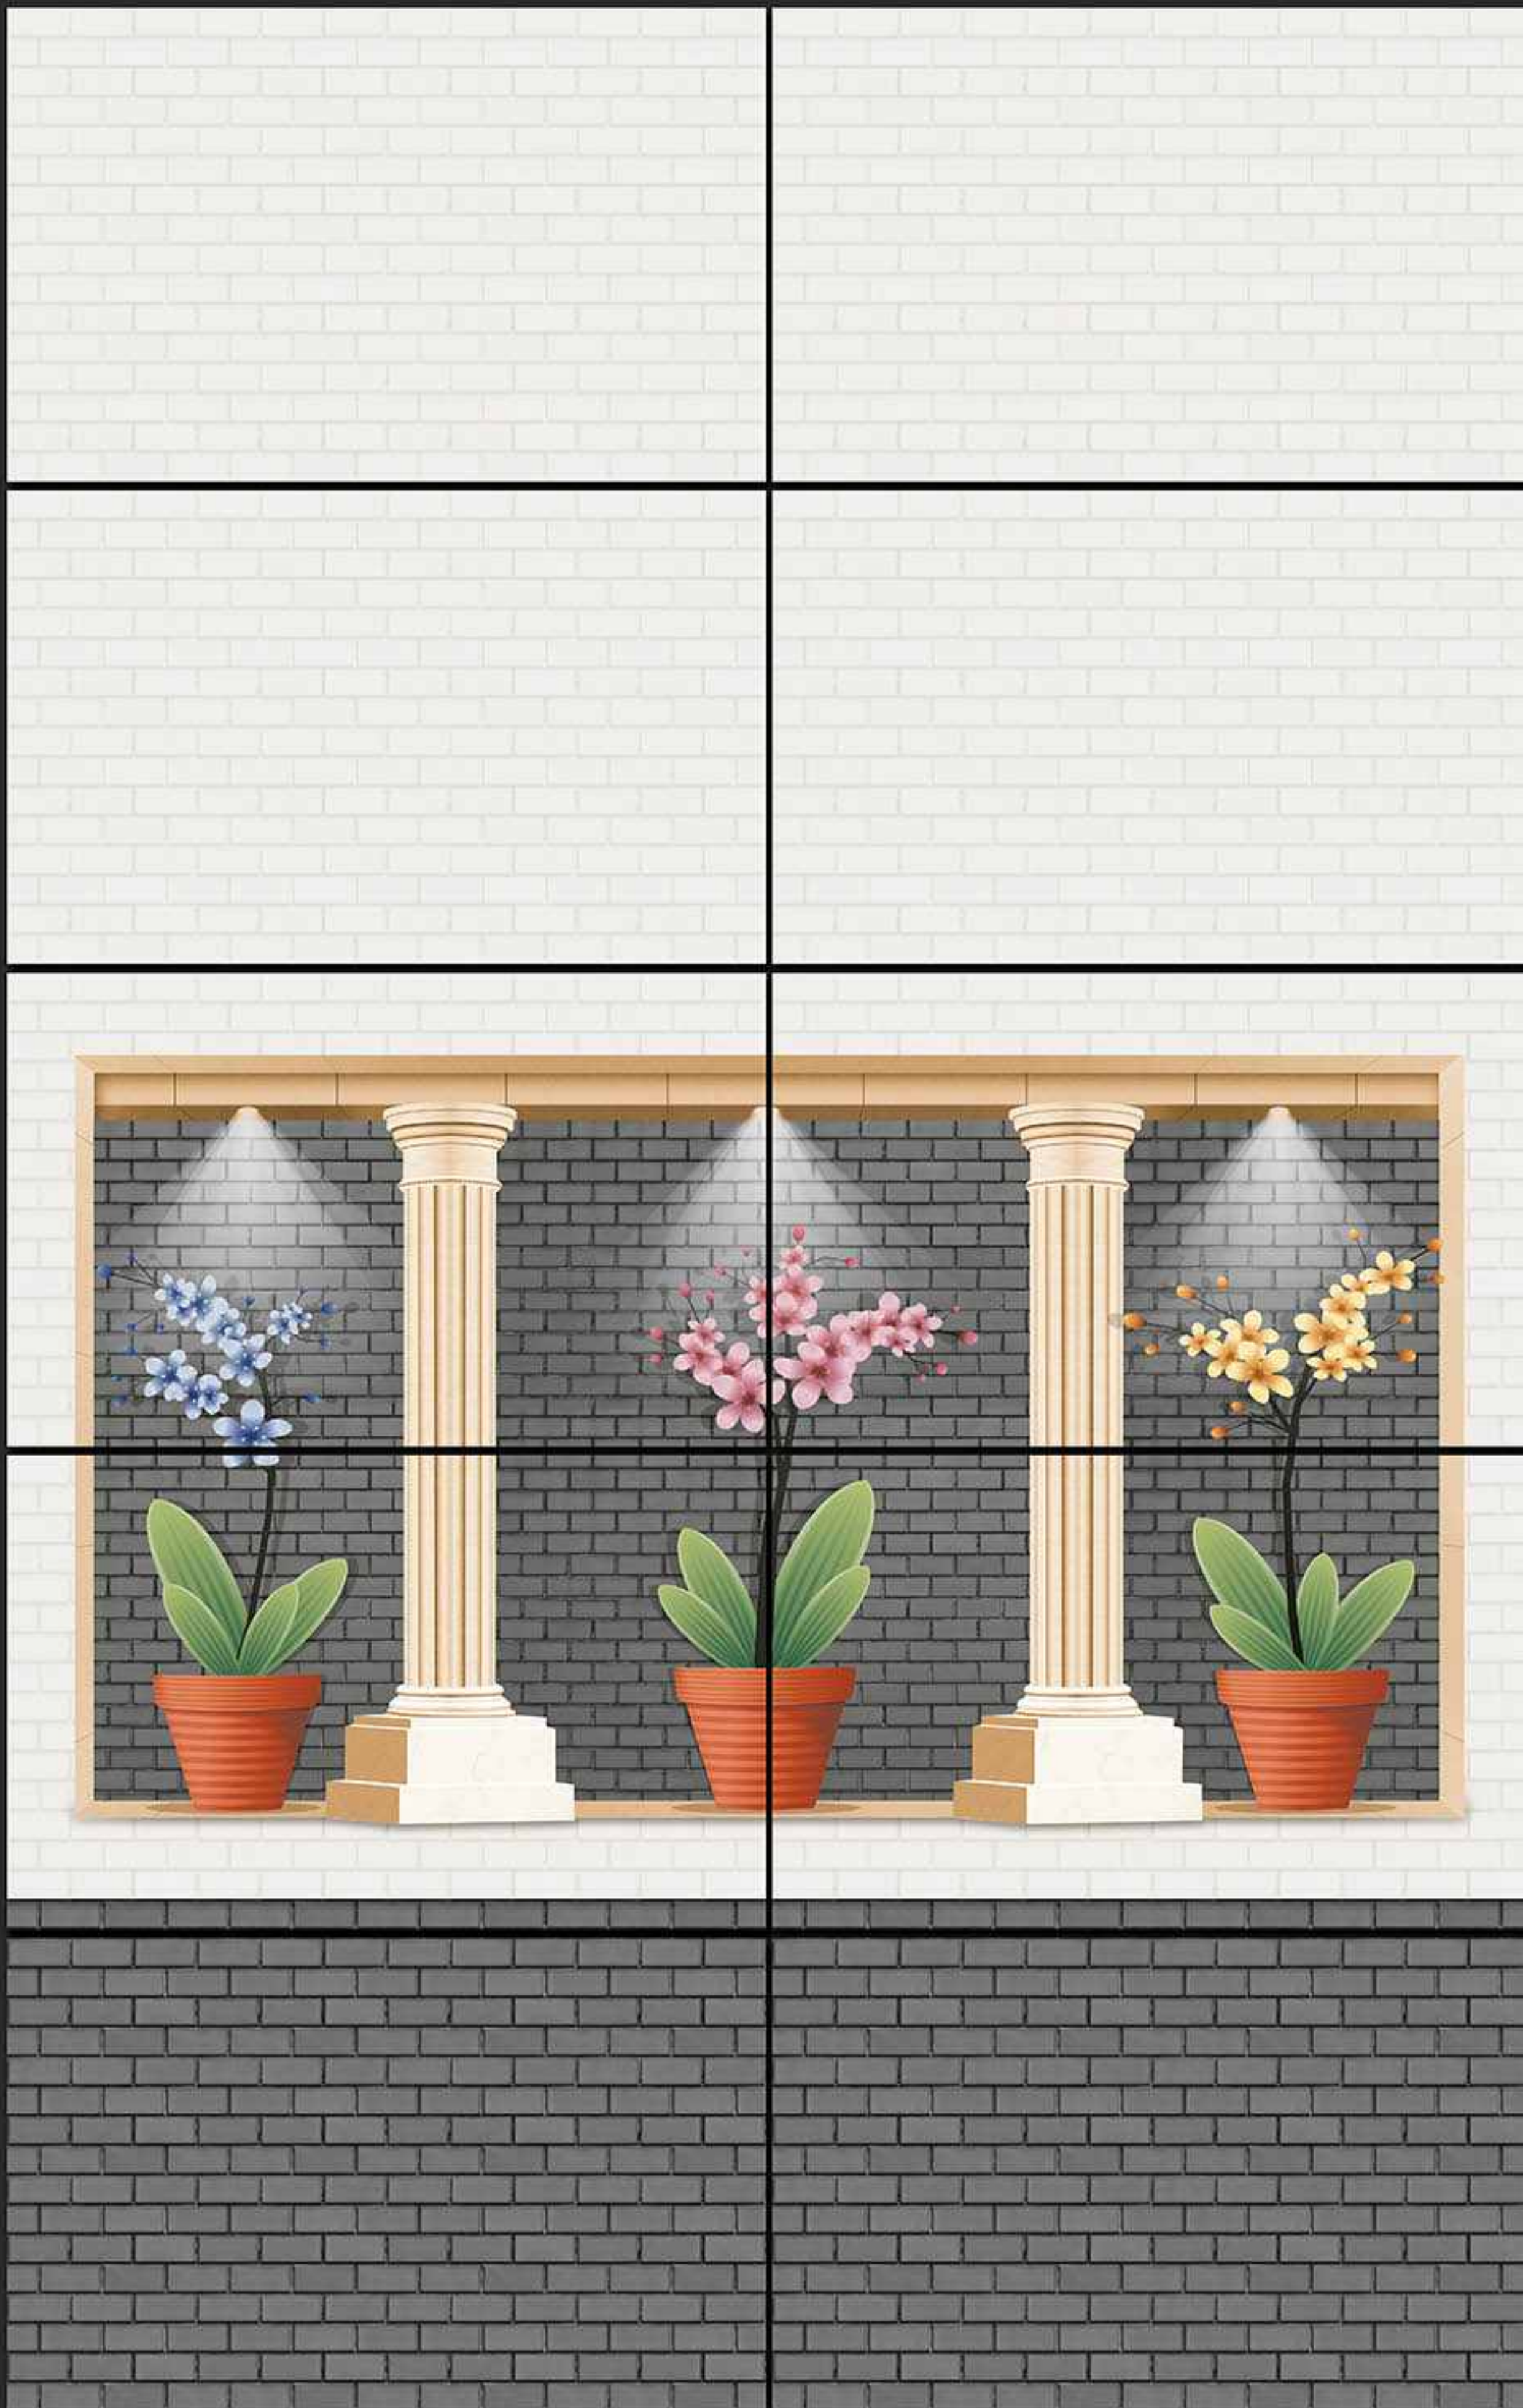

[PLAIN] 7475-LT

[PLAIN] 7475-HL-A-B-C-D-E-F

[PLAIN] 7475-DK

DIGITAL
WALL TILES

300x450MM GLOSSY

VERONICA
CERAMIC

[PLAIN] 7485-LT

[PLAIN] 7485-HL-A-B-C-D