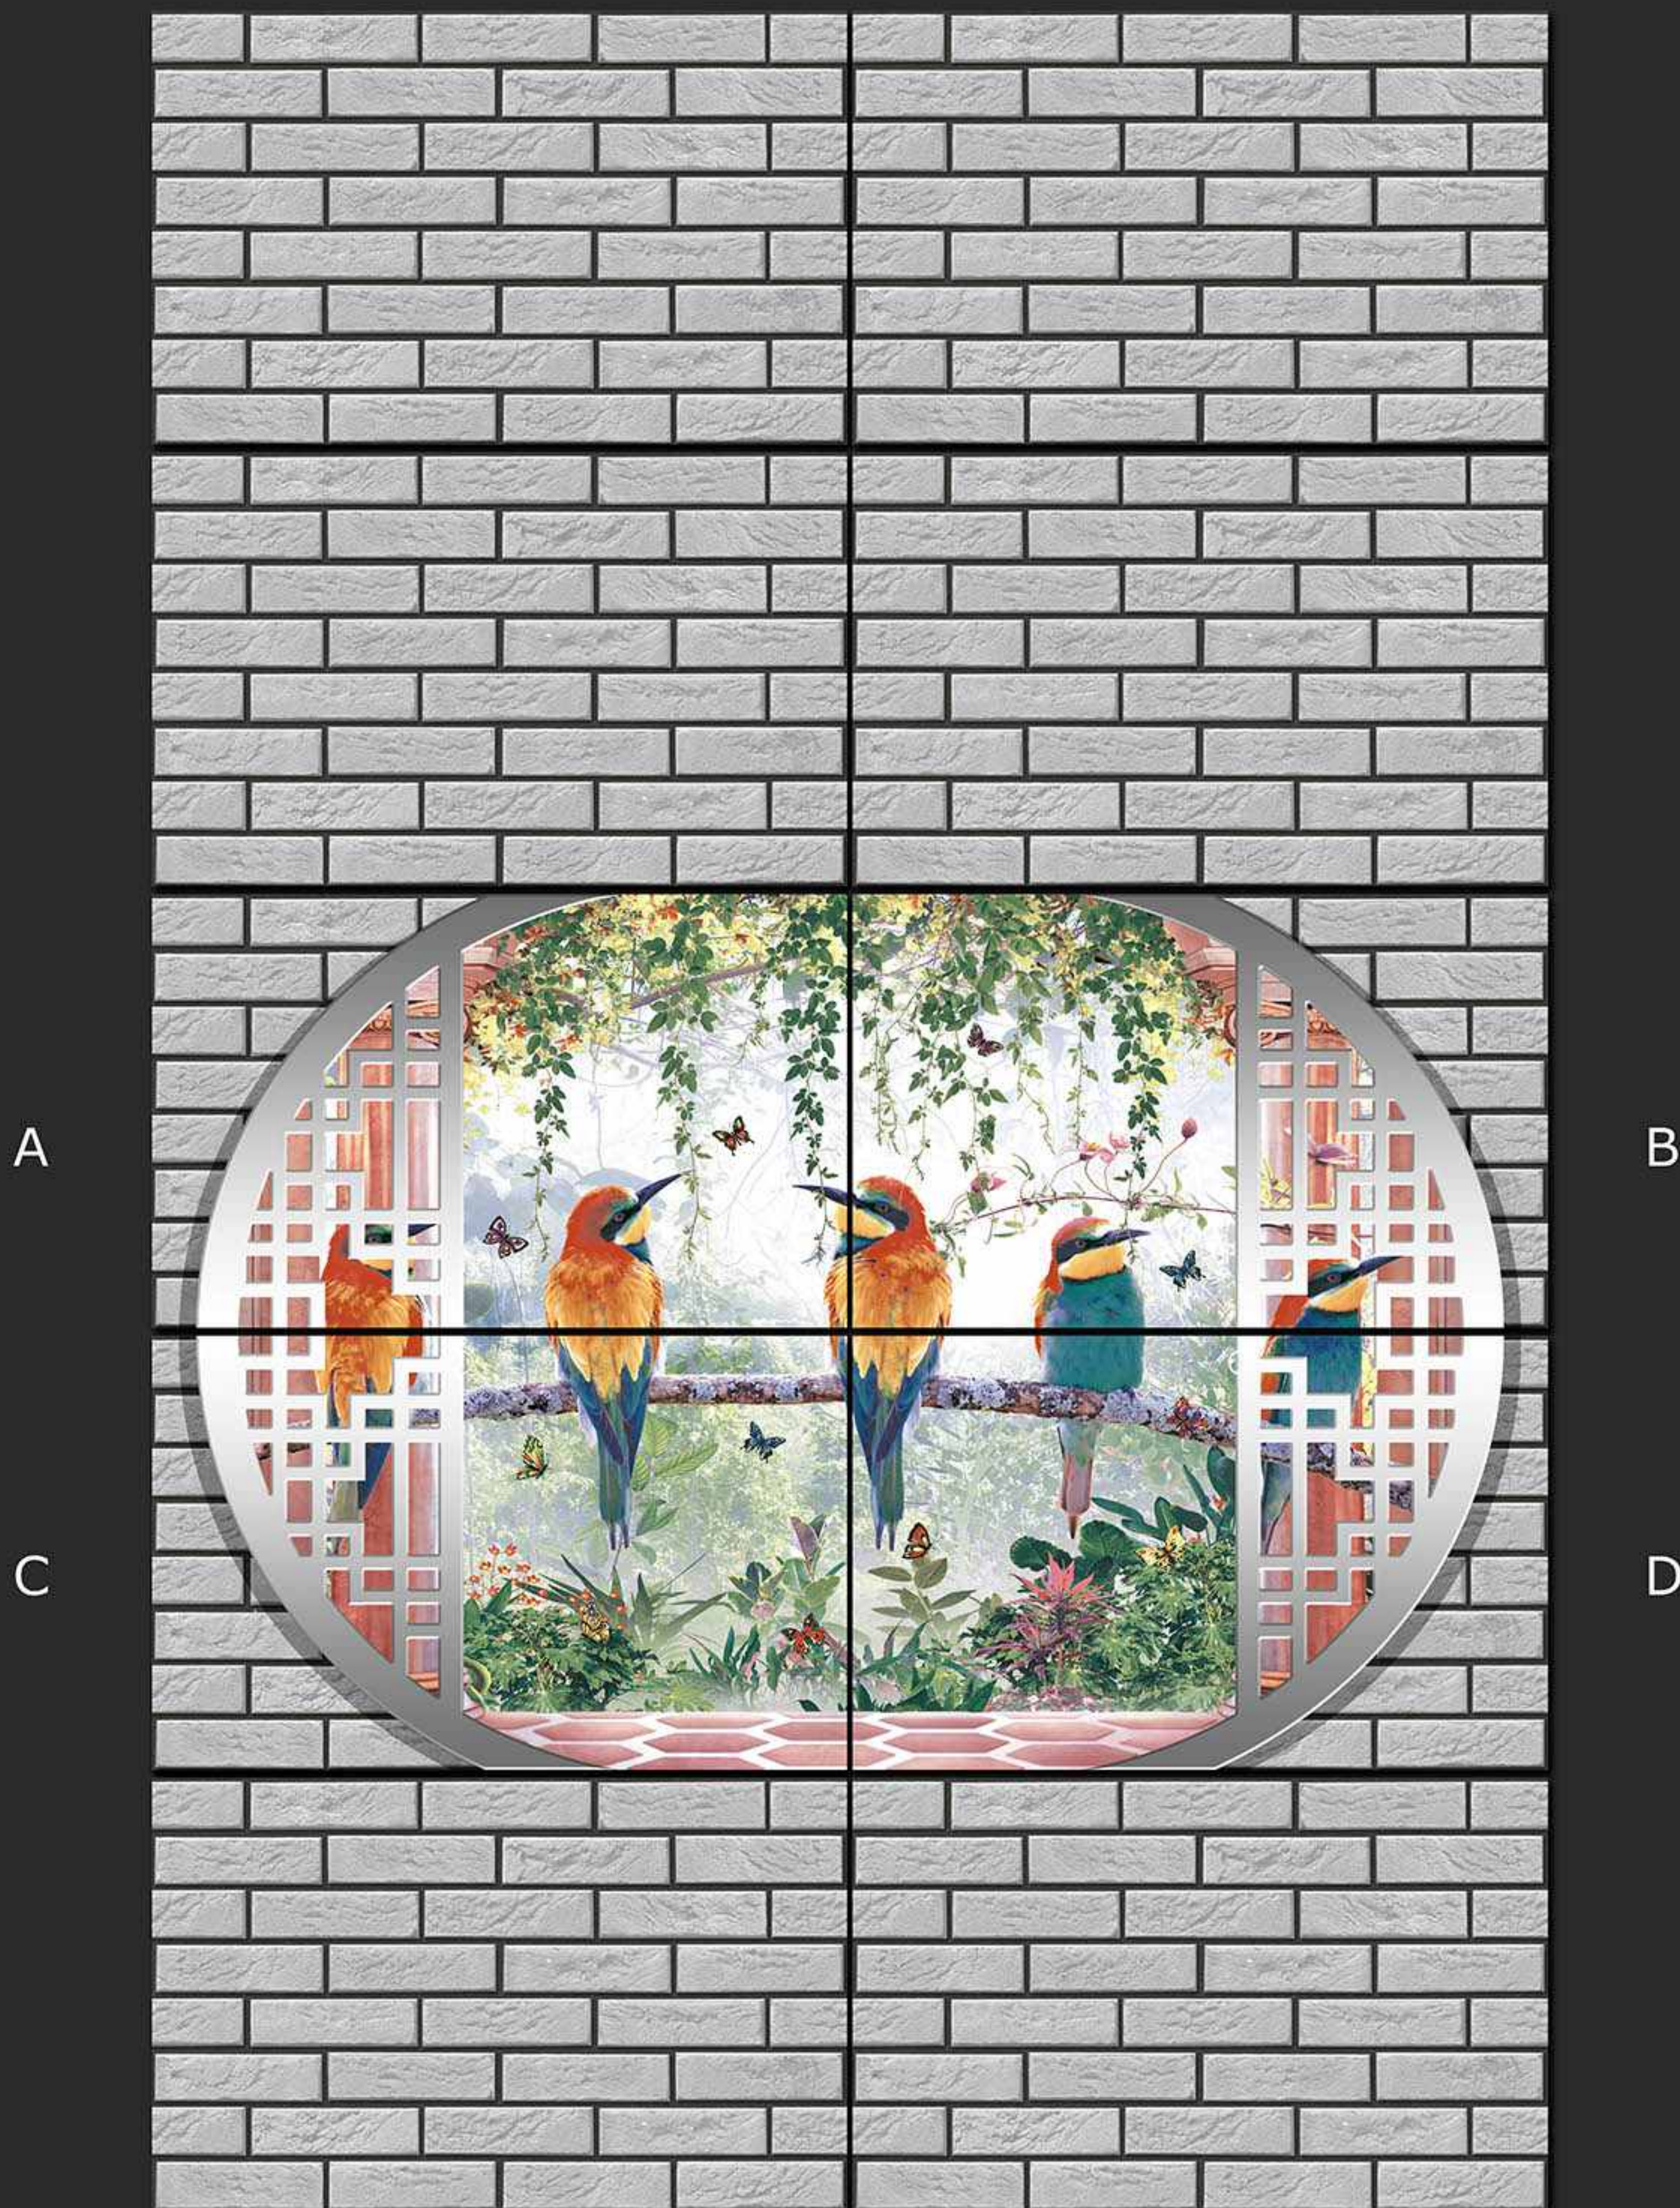

E

F

[PLAIN] 7260-LT

[PLAIN] 7339-HL-A-B-C-D-E-F

[PLAIN] 7339-DK

DIGITAL
WALL TILES

300x450MM GLOSSY

VERONICA
CERAMIC