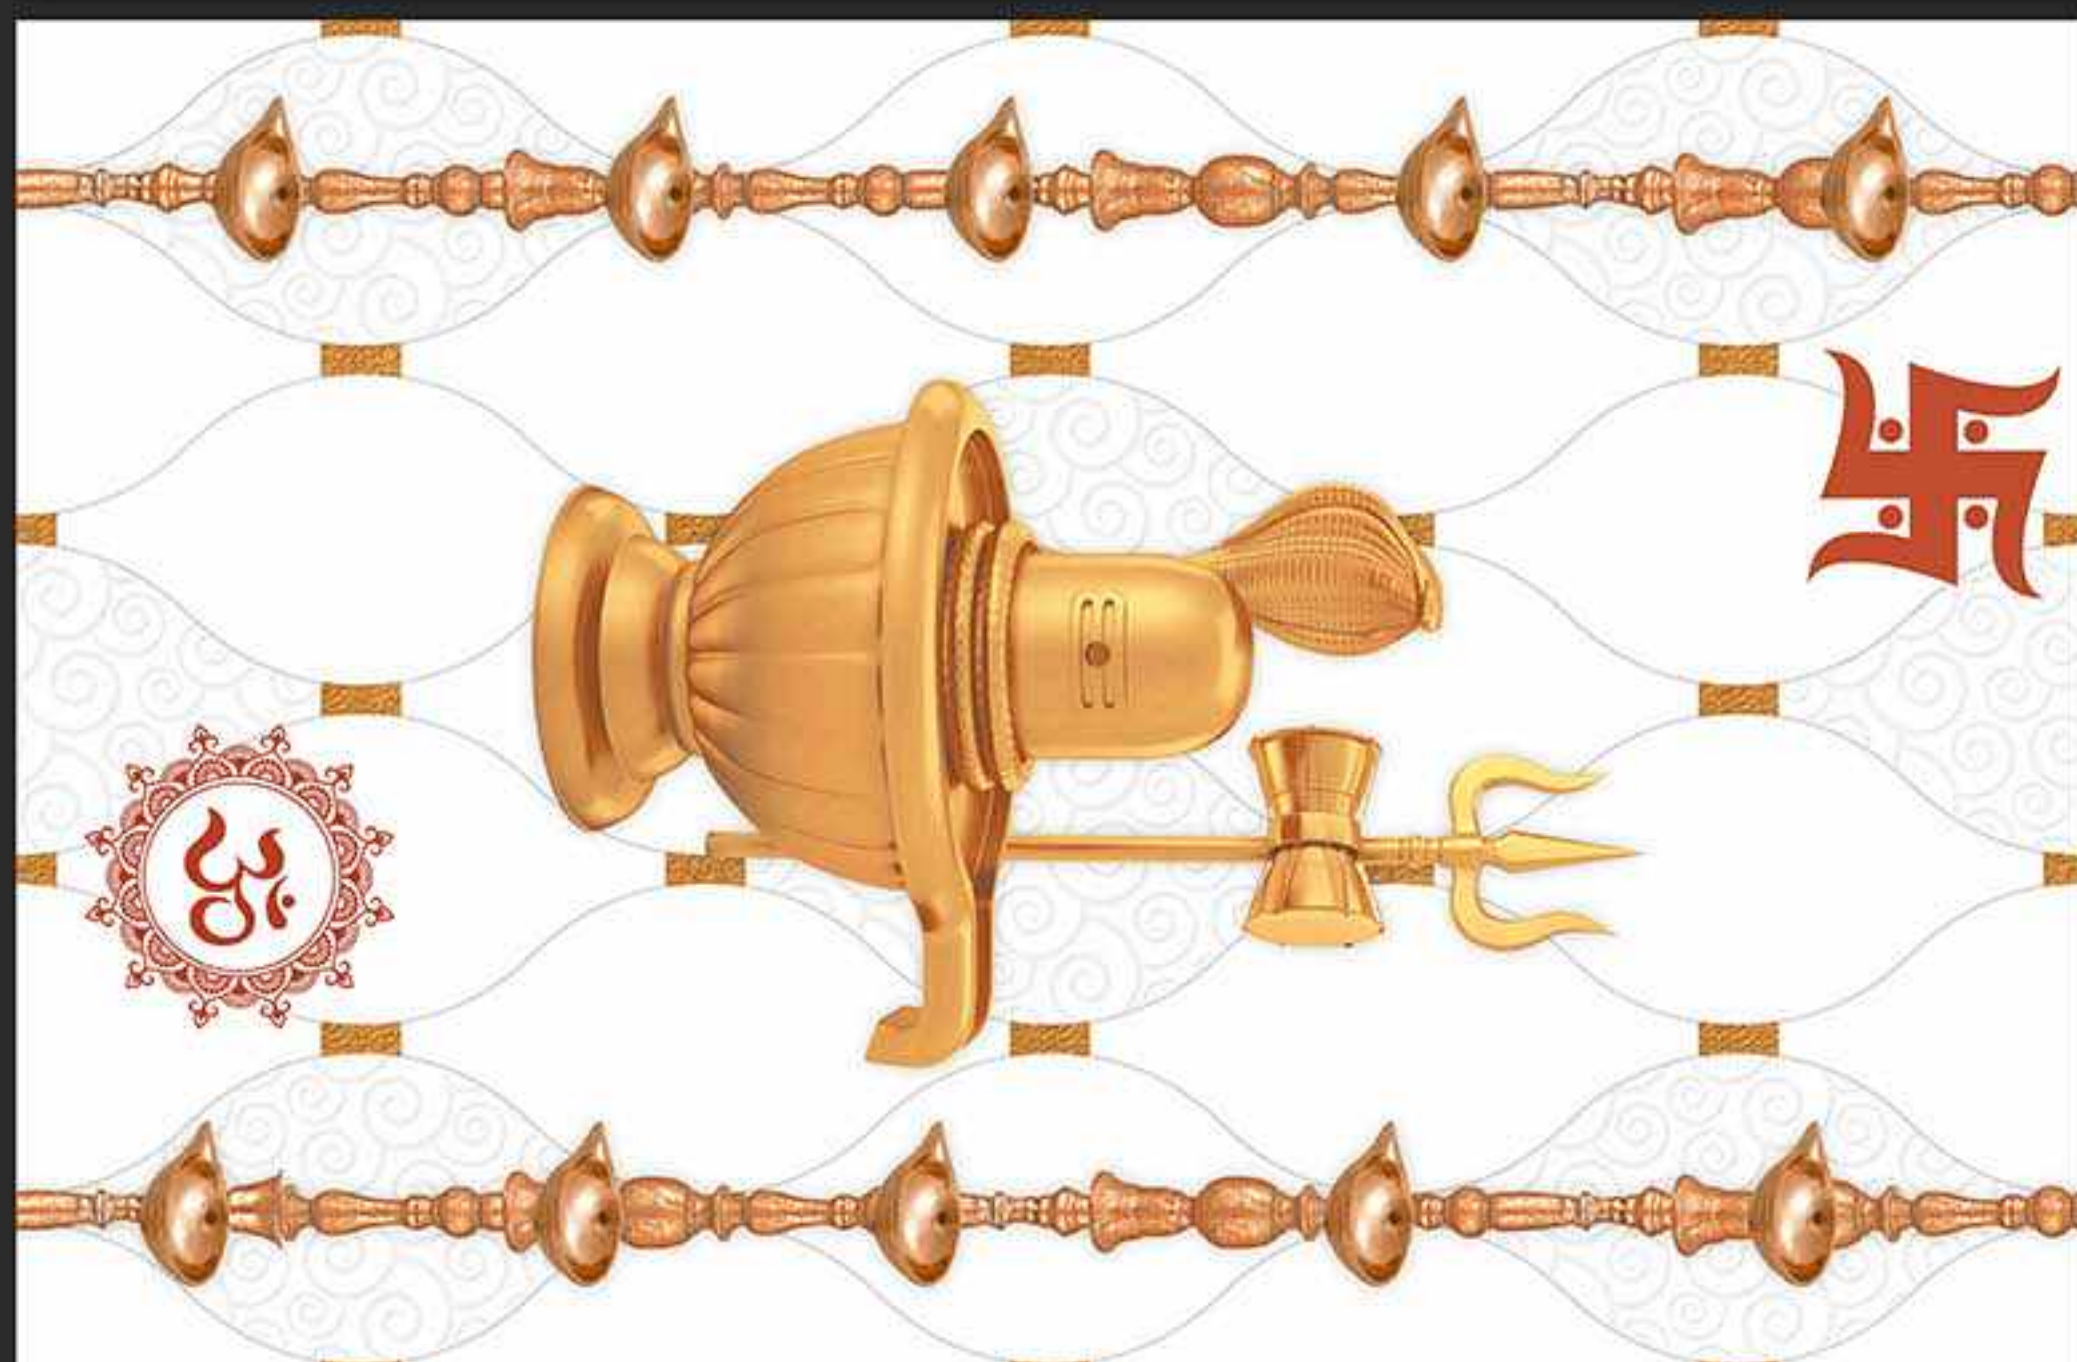

929-LT [PUNCH]

929-HL-C [PUNCH]

929-LT [PUNCH]

DIGITAL
WALL TILES

300x450MM GLOSSY

VERONICA
CERAMIC

929-LT [PUNCH]

929-HL-D [PUNCH]