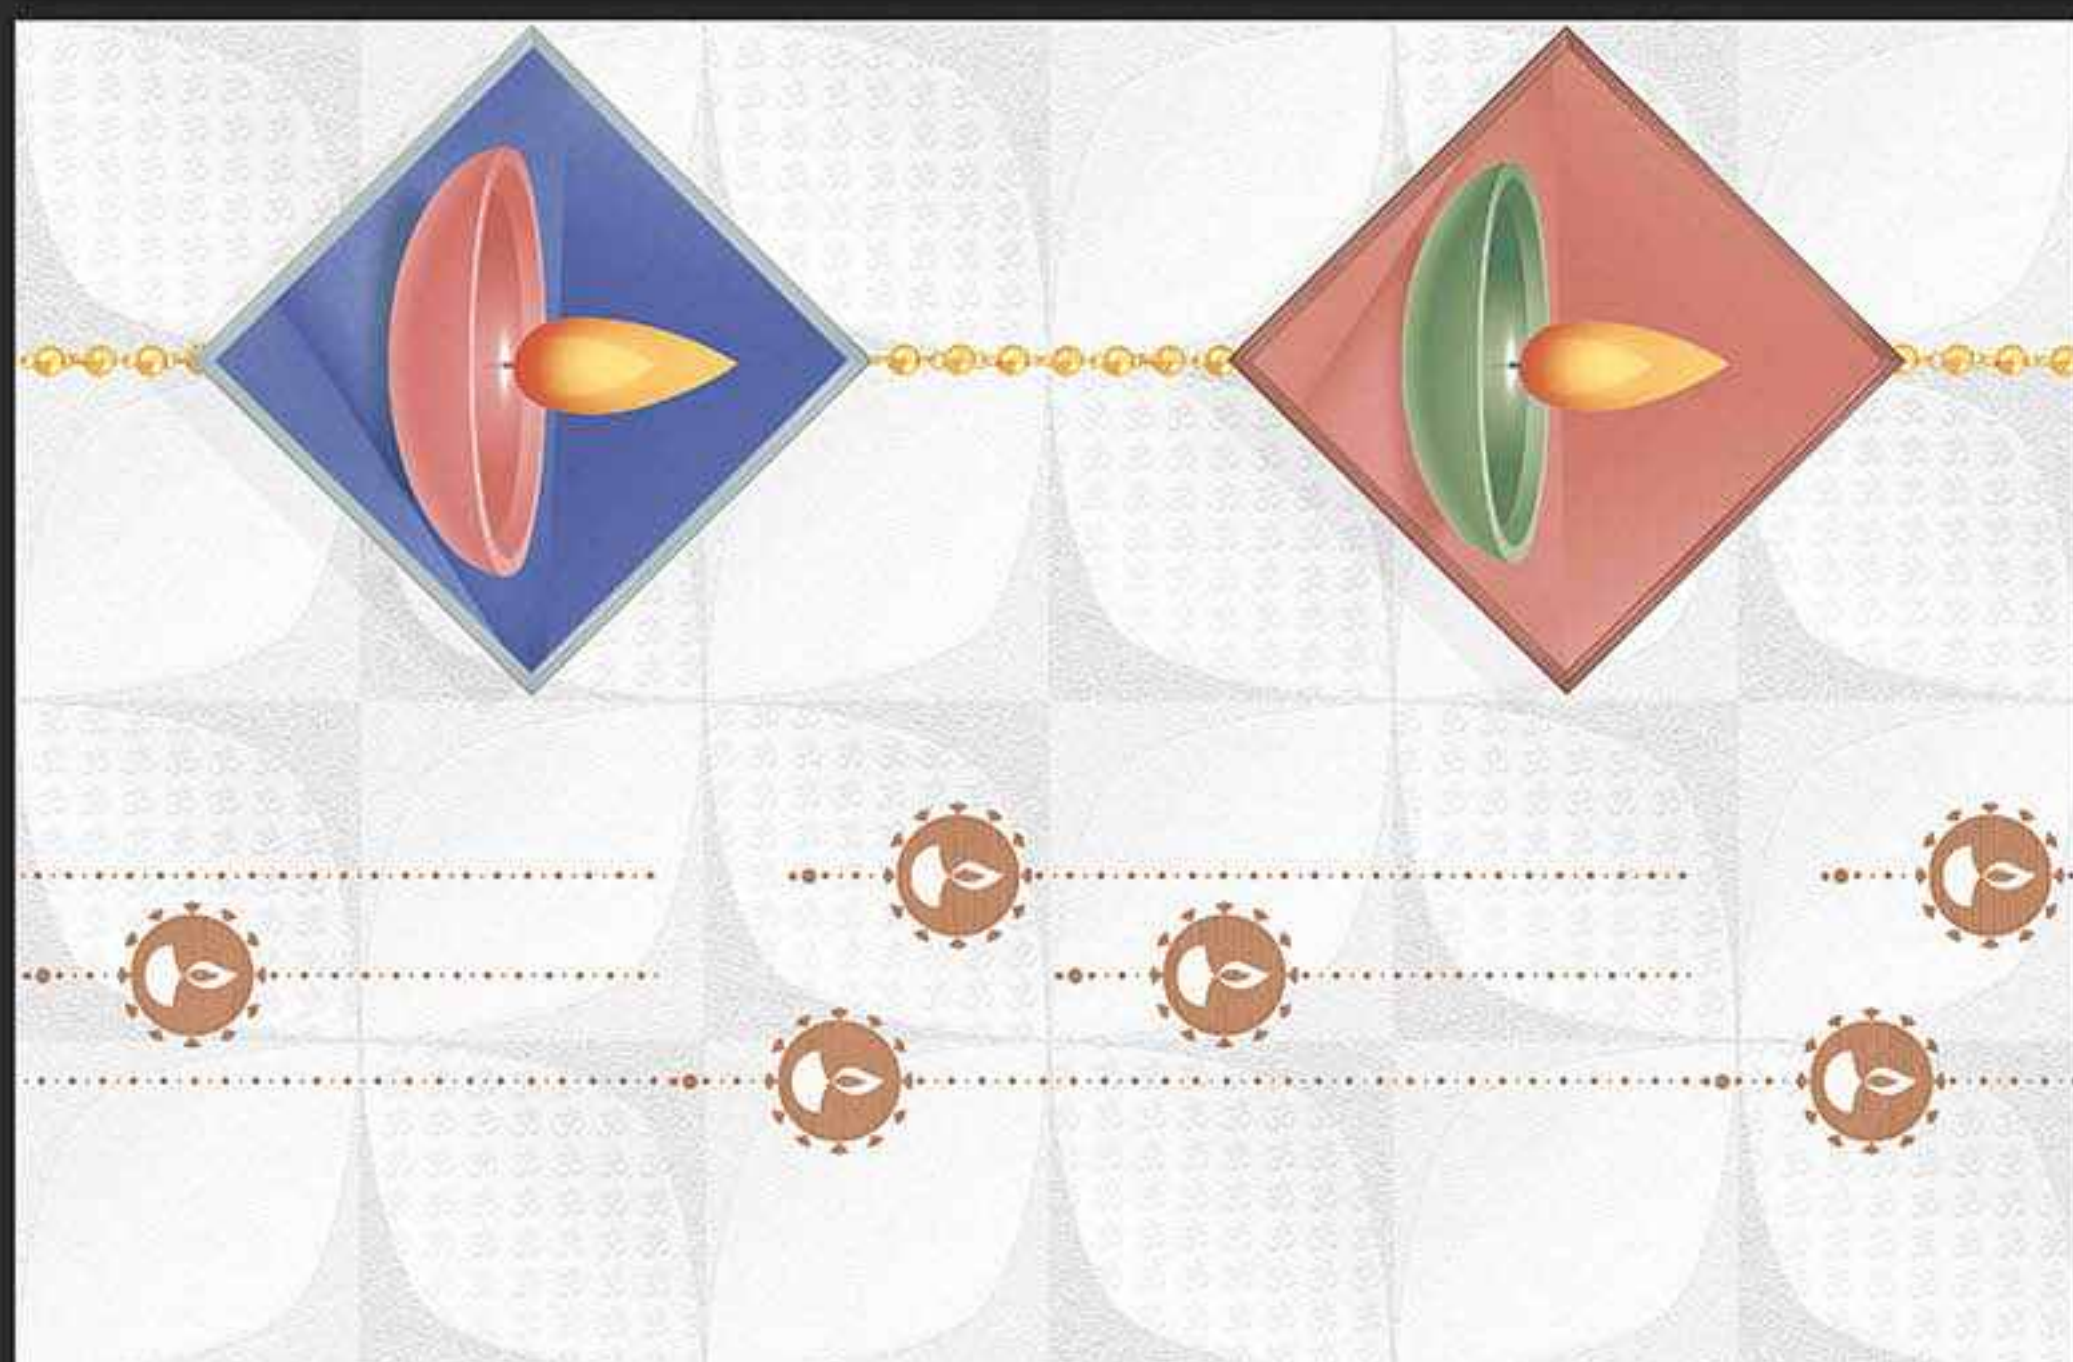

931-HL-A [PUNCH]