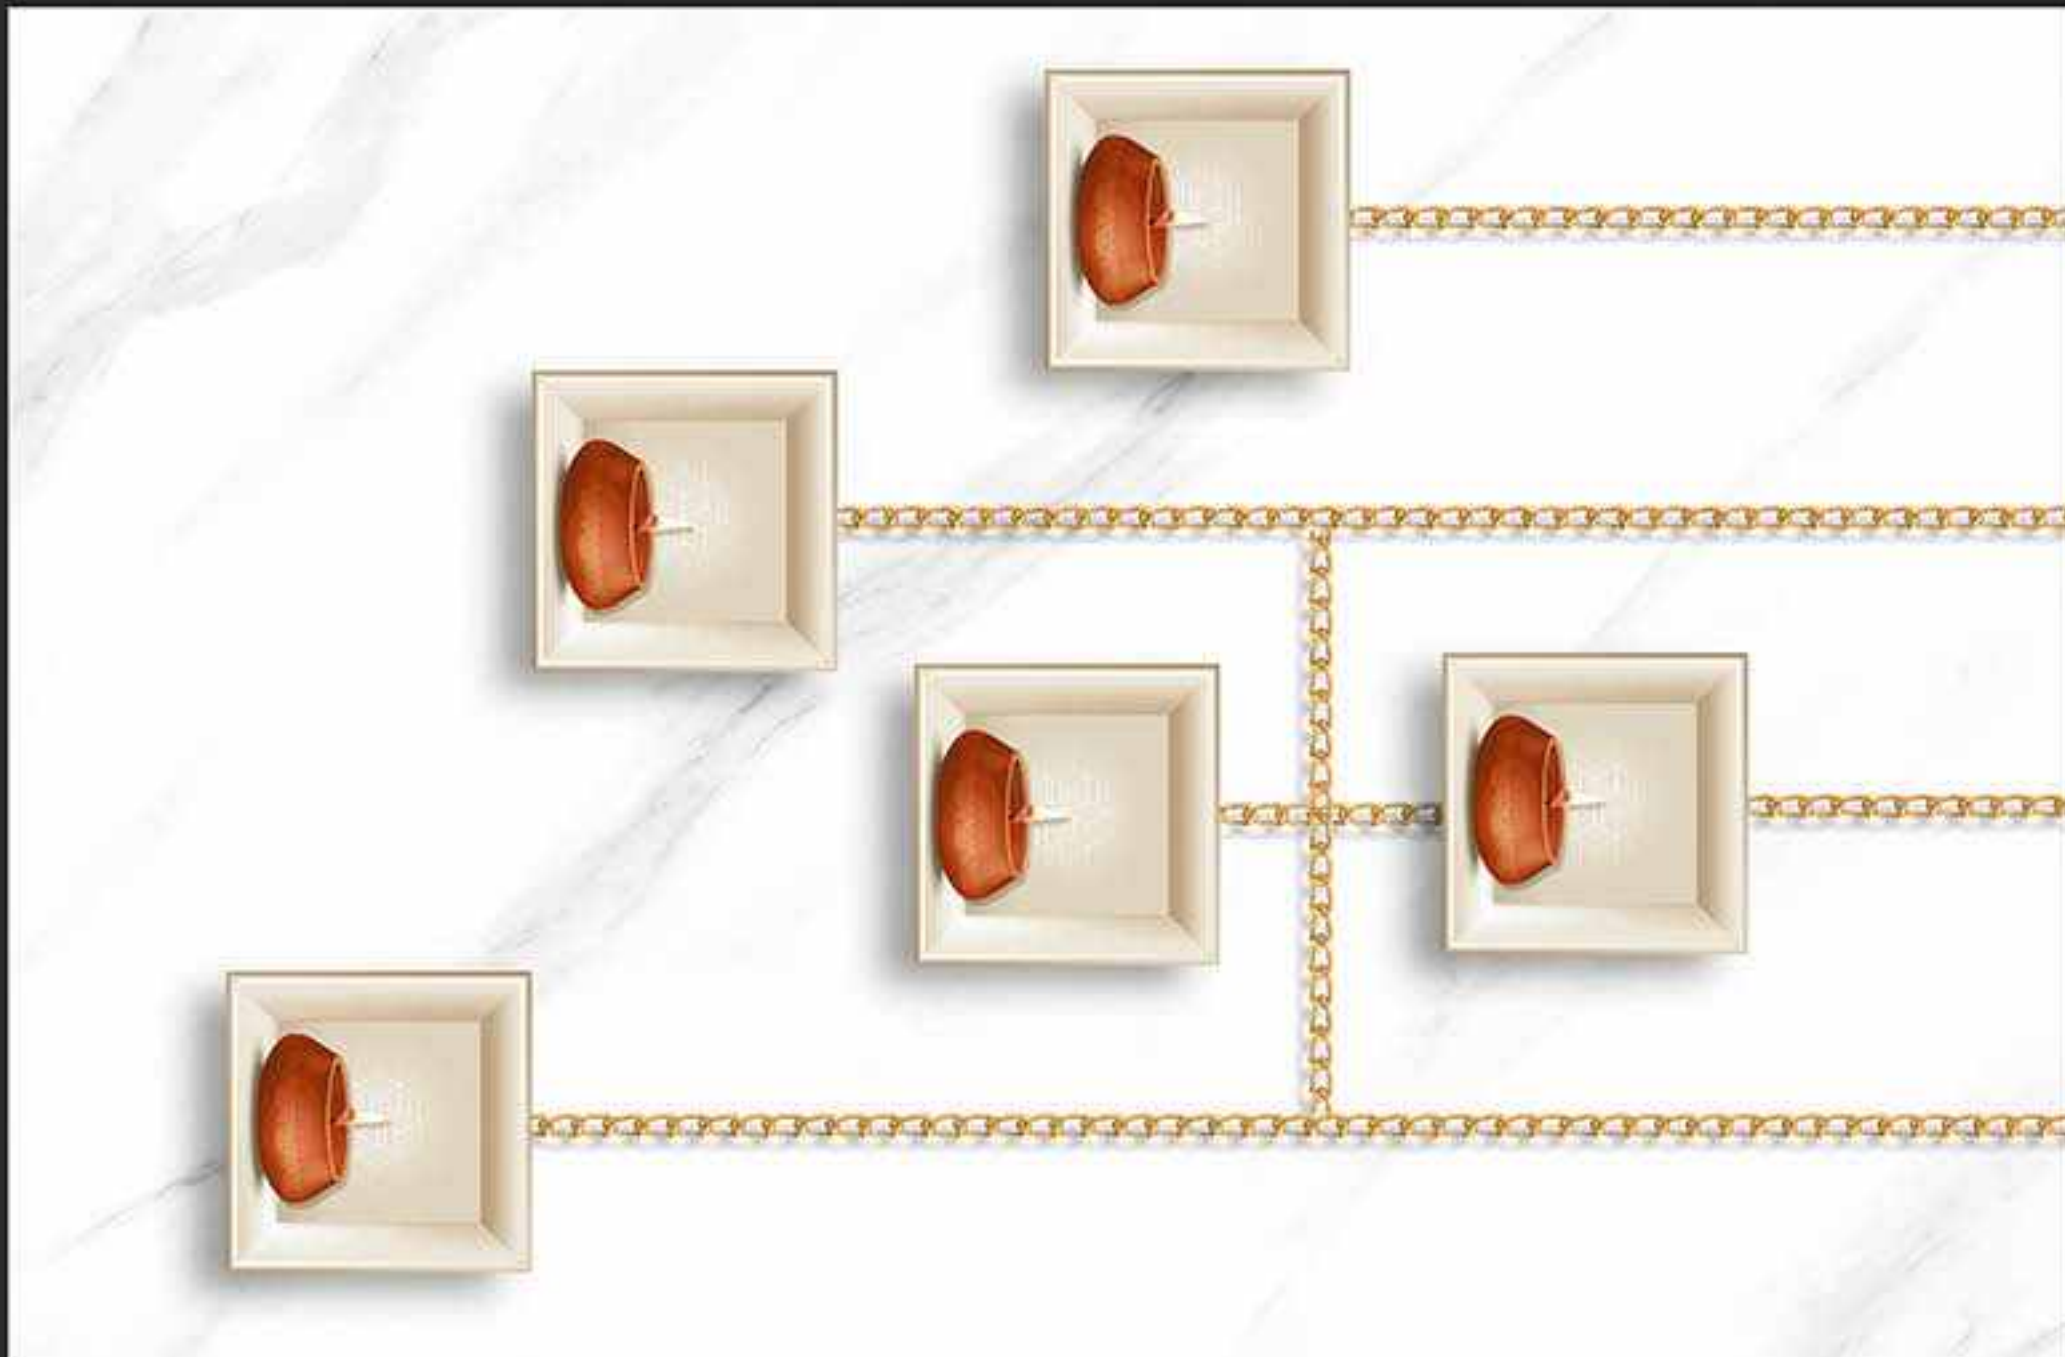

912-HL-B [PLAIN]