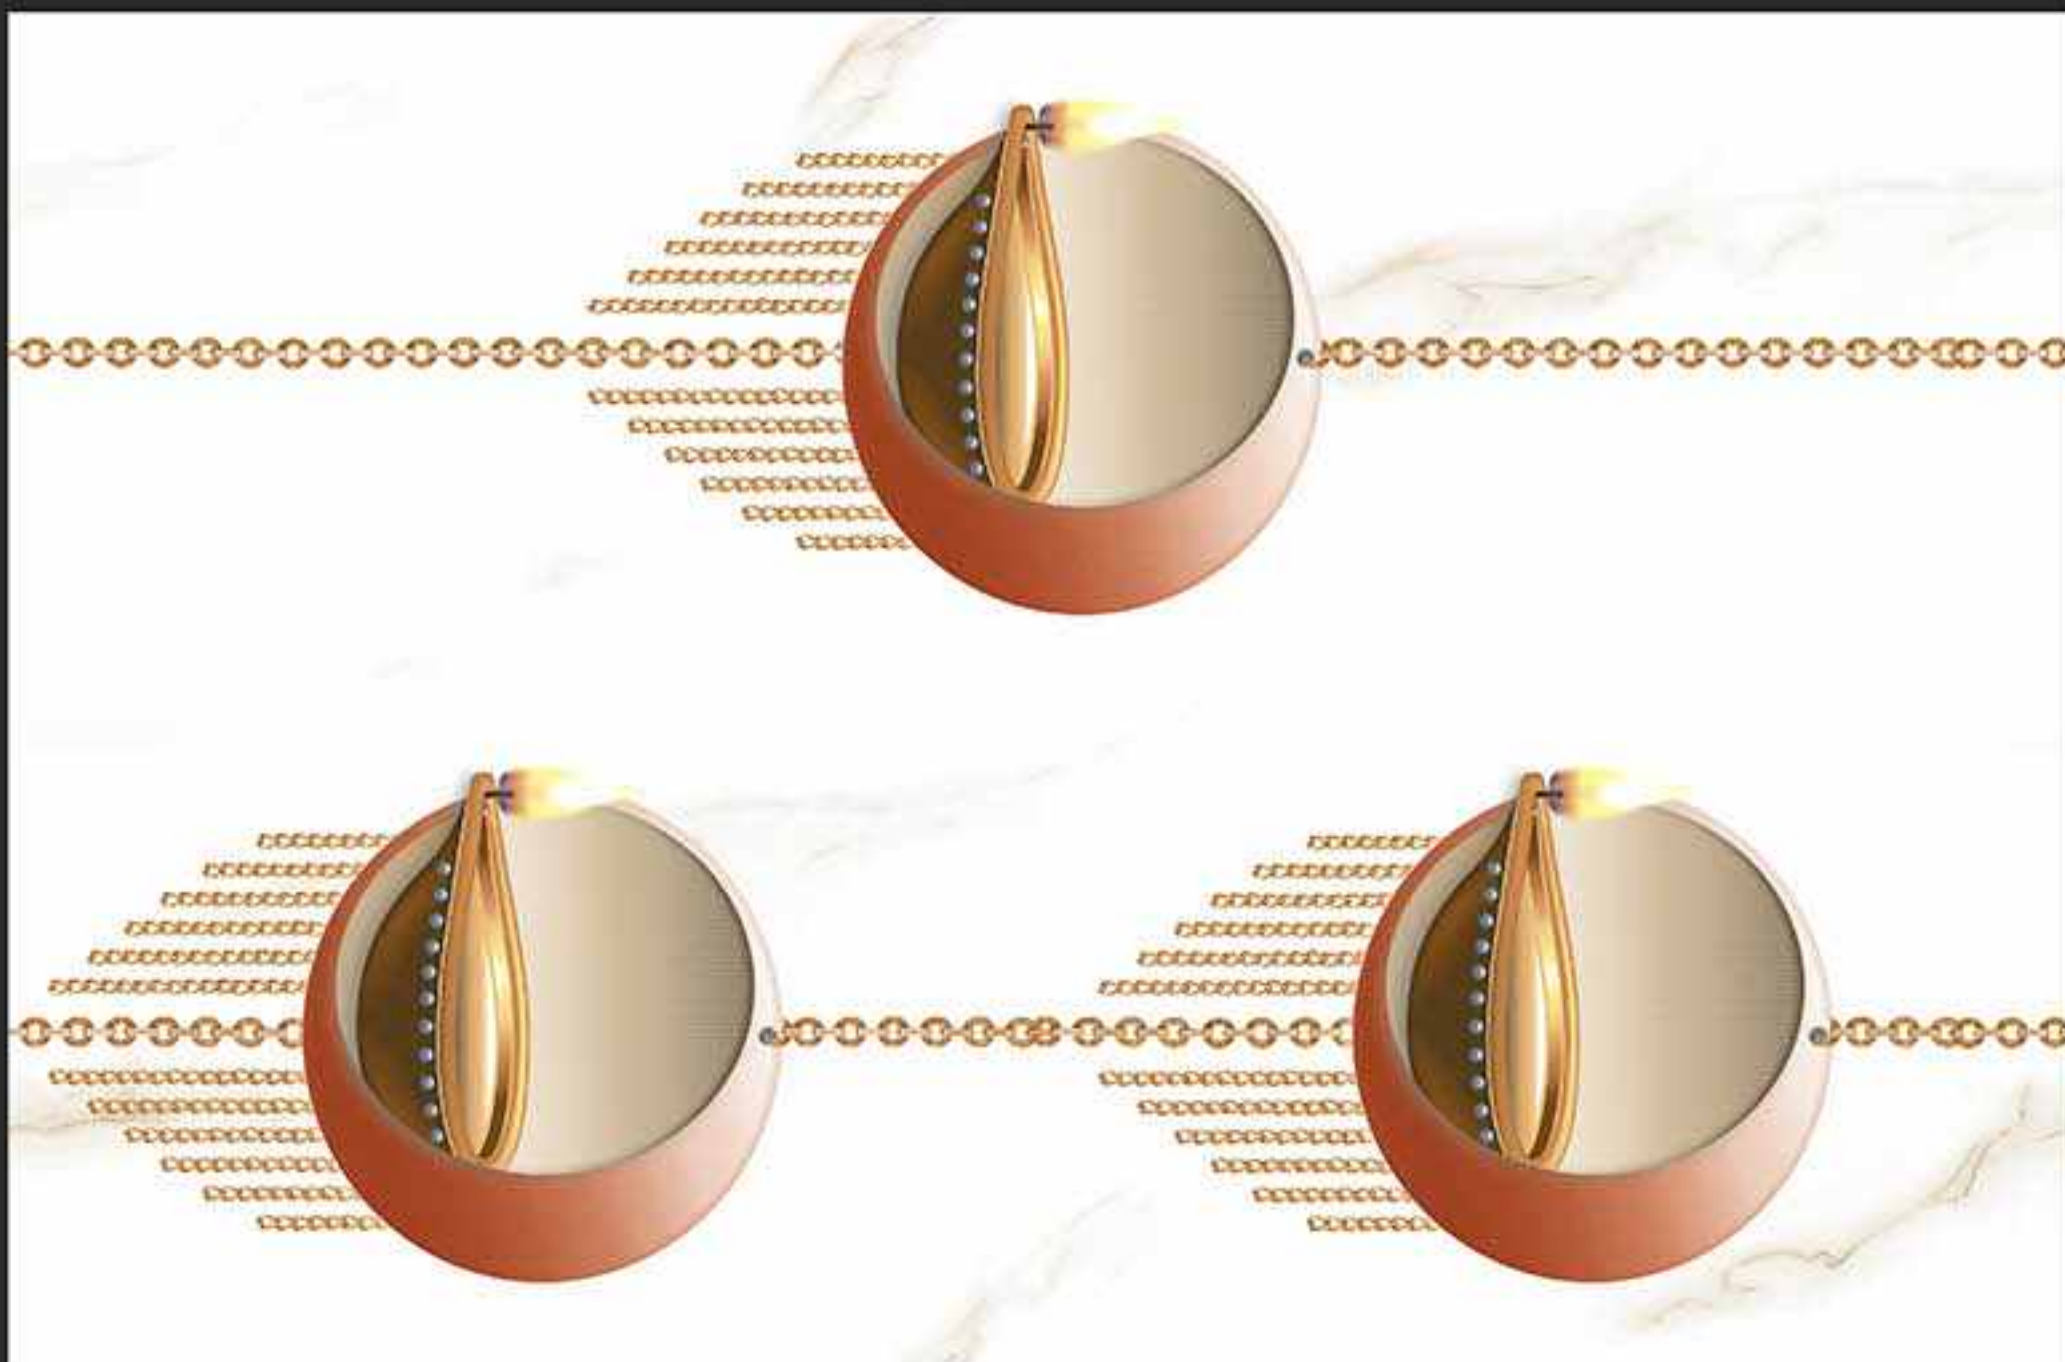

921-LT [PLAIN]

DIGITAL
WALL TILES

300x450MM GLOSSY

VERONICA
CERAMIC

921-LT [PLAIN]

921-HL-B [PLAIN]

921-LT [PLAIN]

DIGITAL
WALL TILES