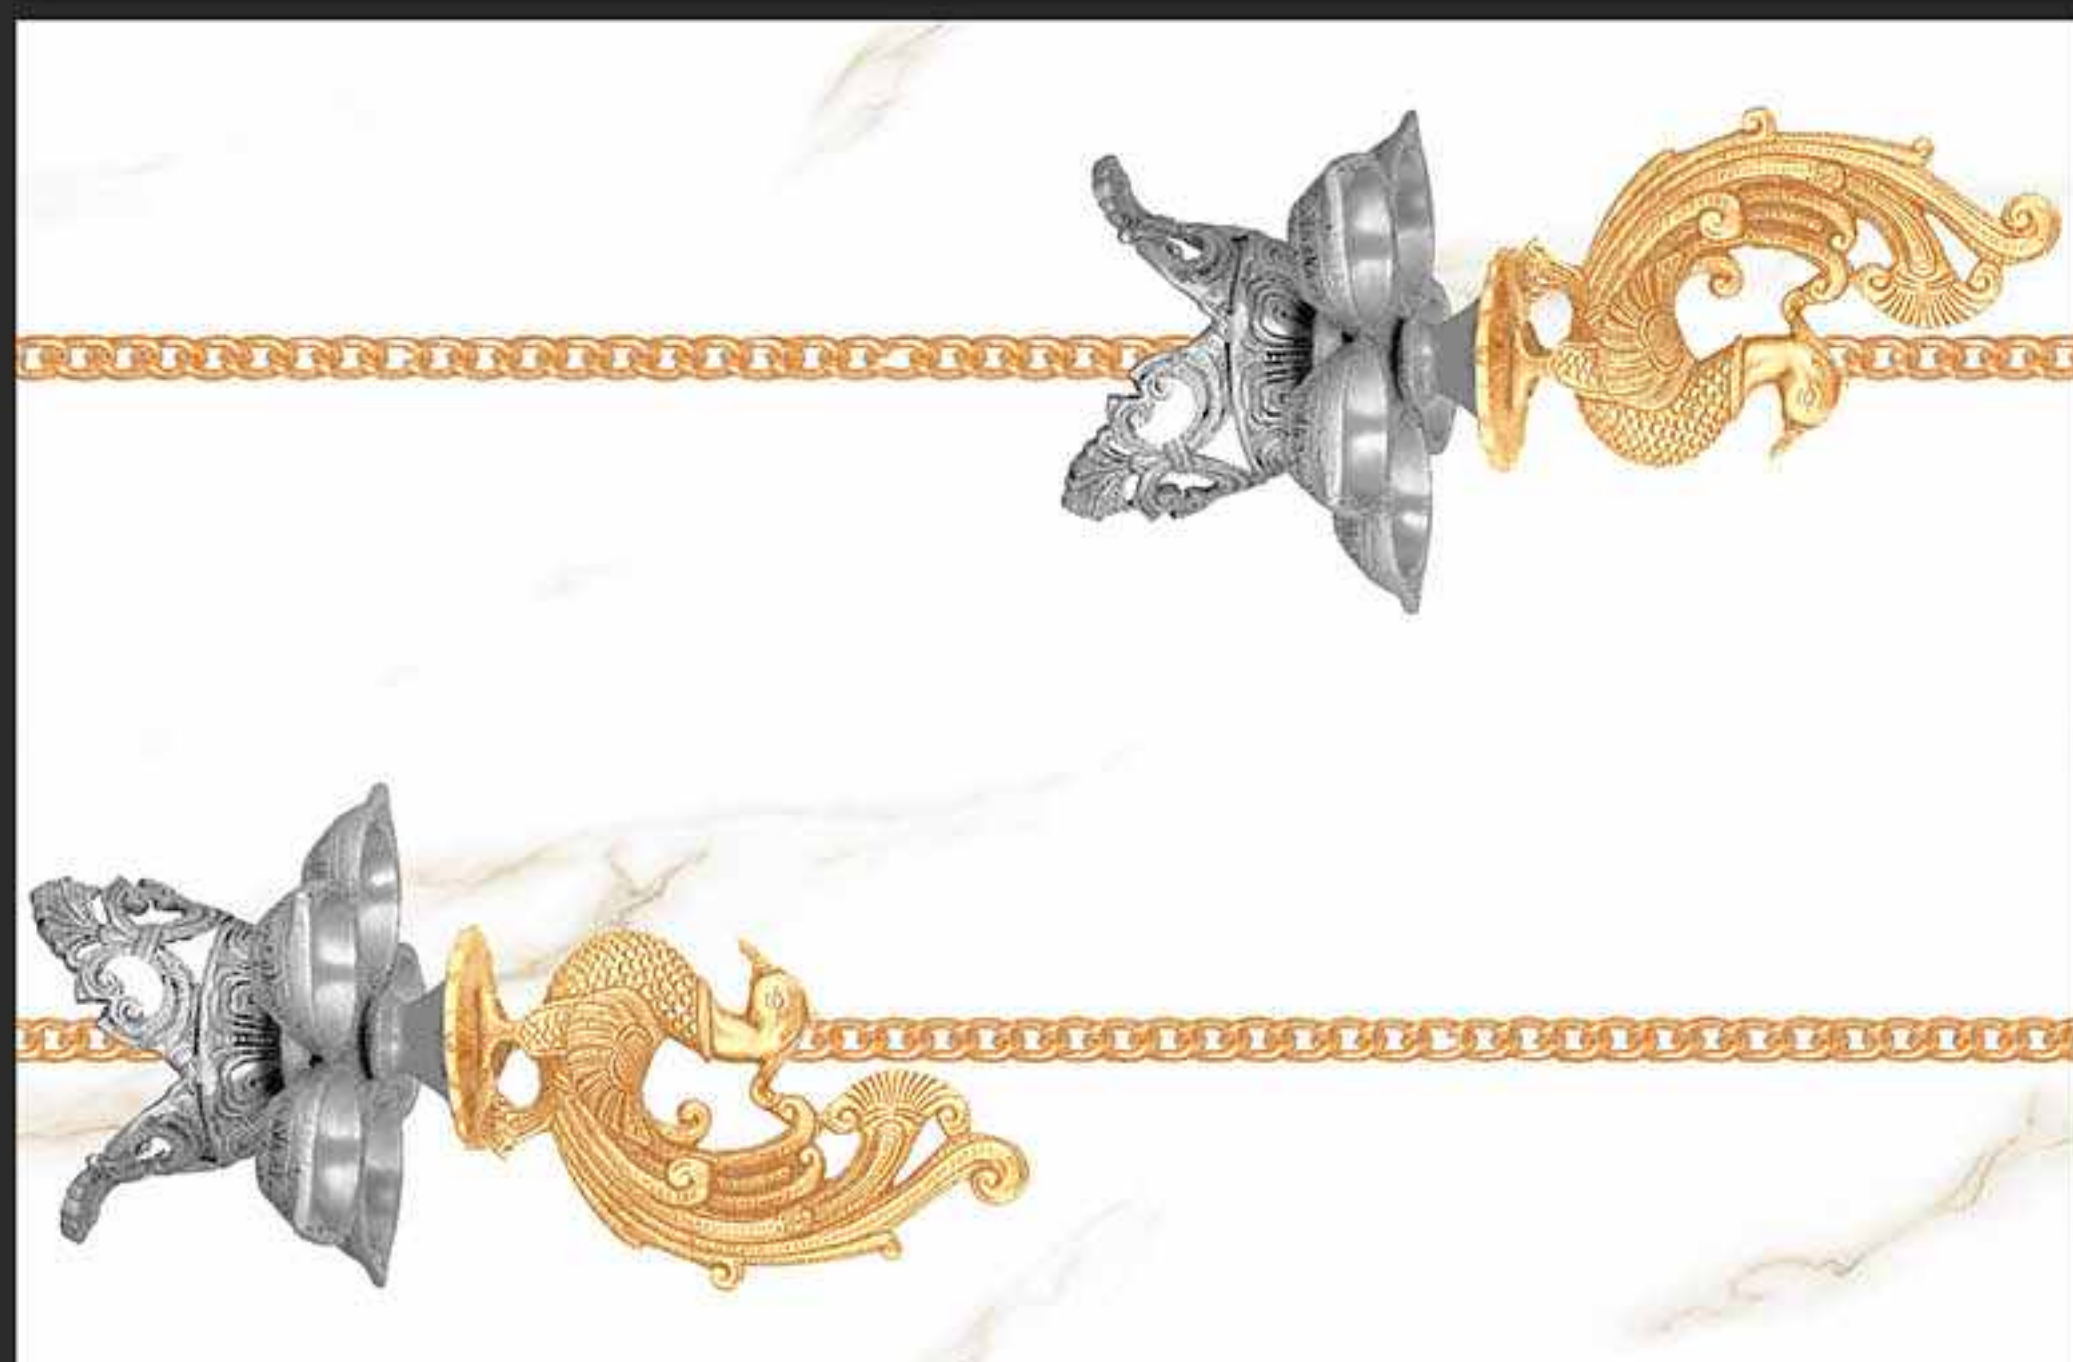

921-HL-G [PLAIN]