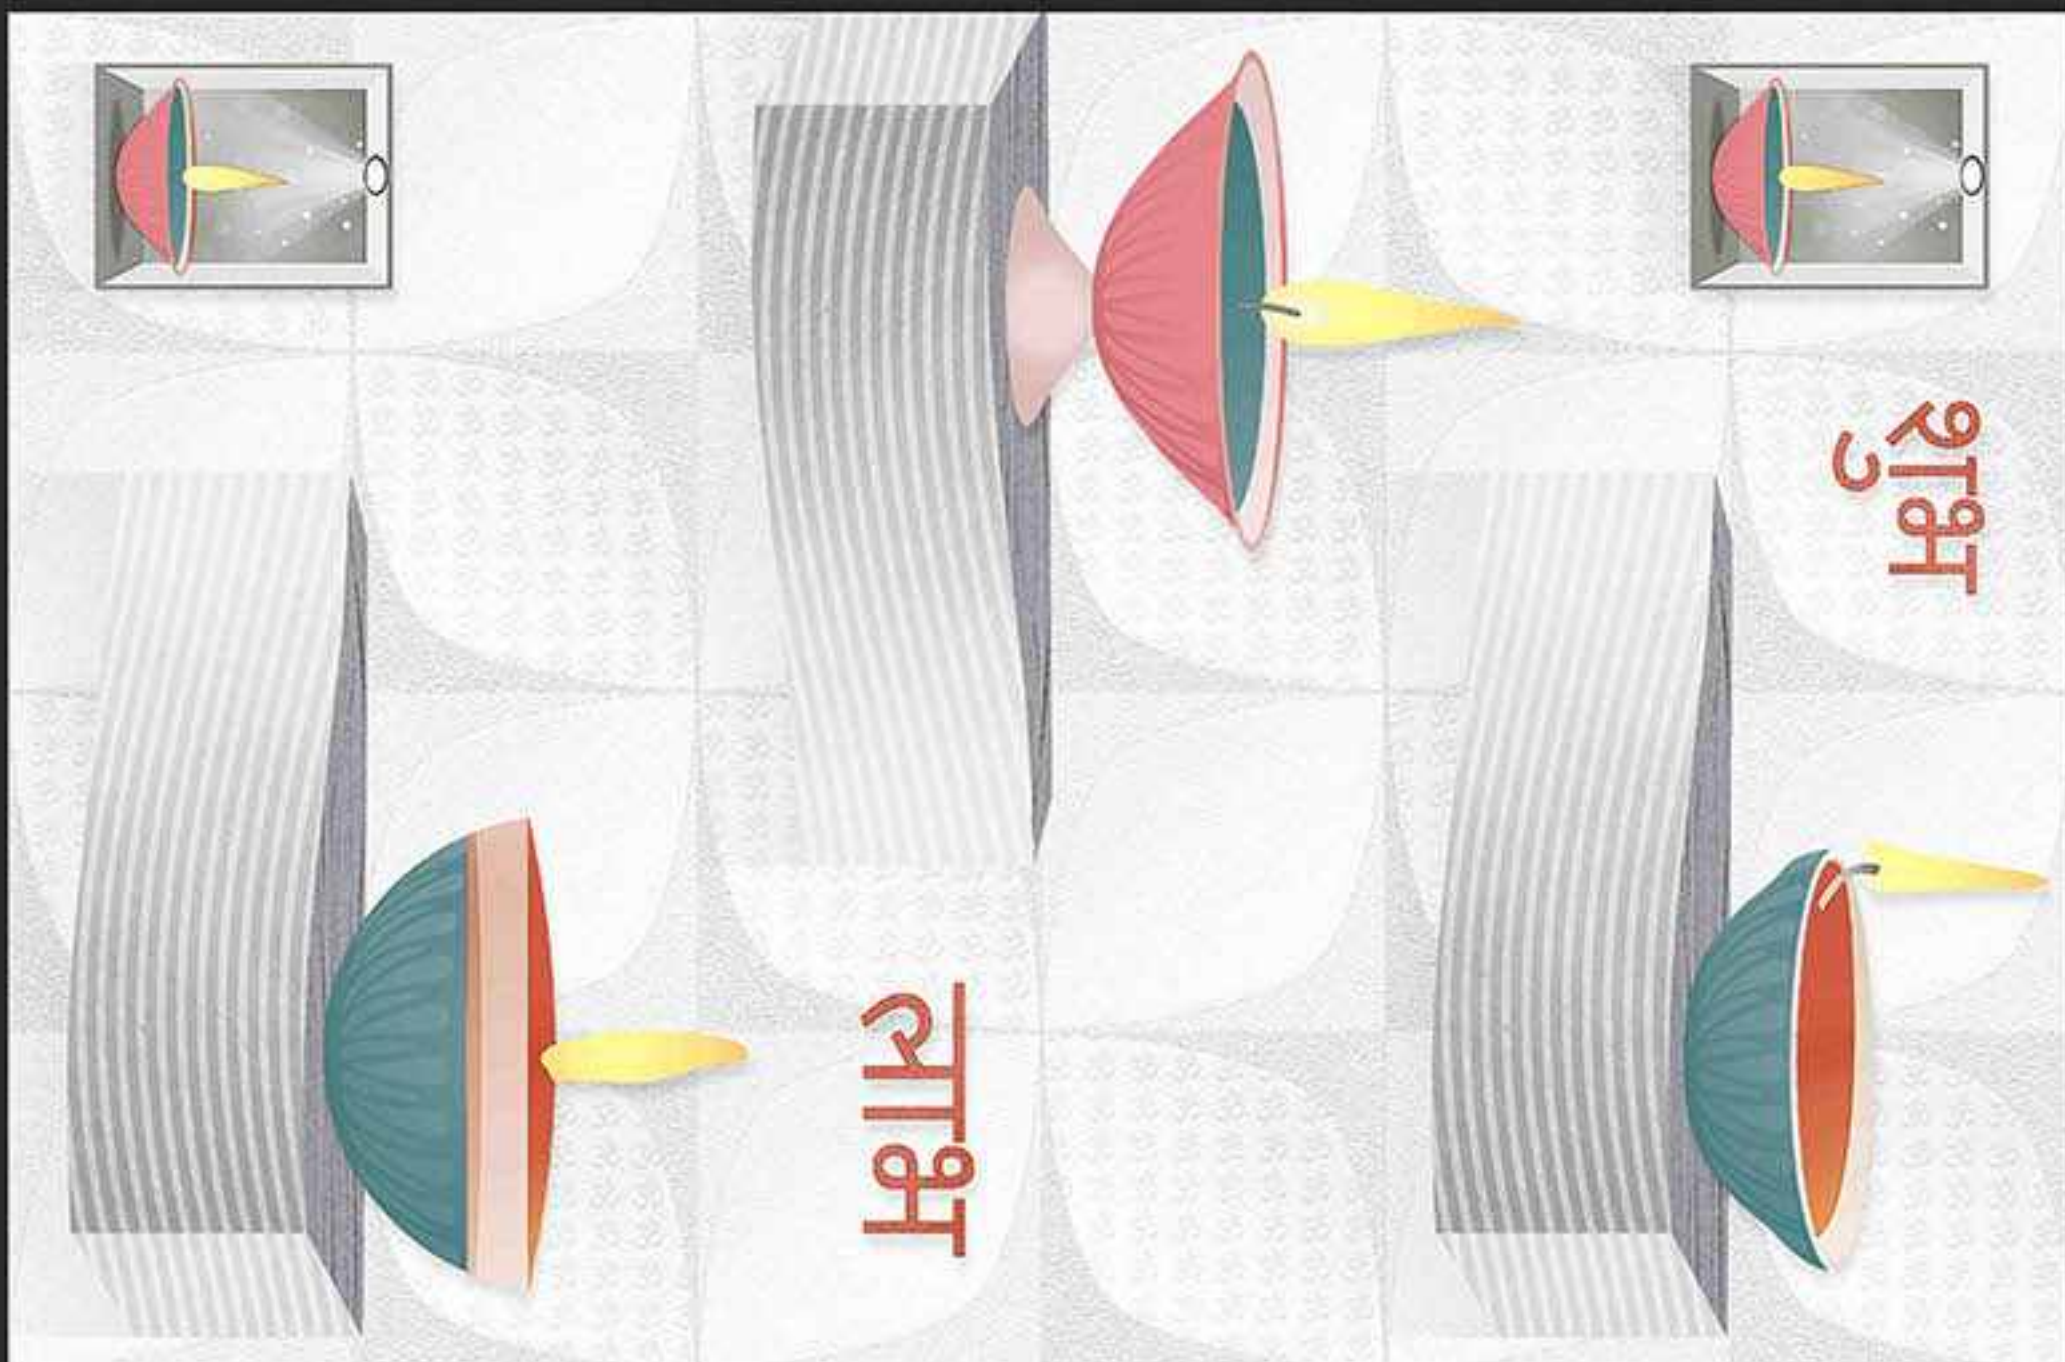

931-LT [PUNCH]

DIGITAL
WALL TILES

300x450MM GLOSSY

VERONICA
CERAMIC

931-LT [PUNCH]

931-HL-C [PUNCH]

931-LT [PUNCH]

DIGITAL
WALL TILES