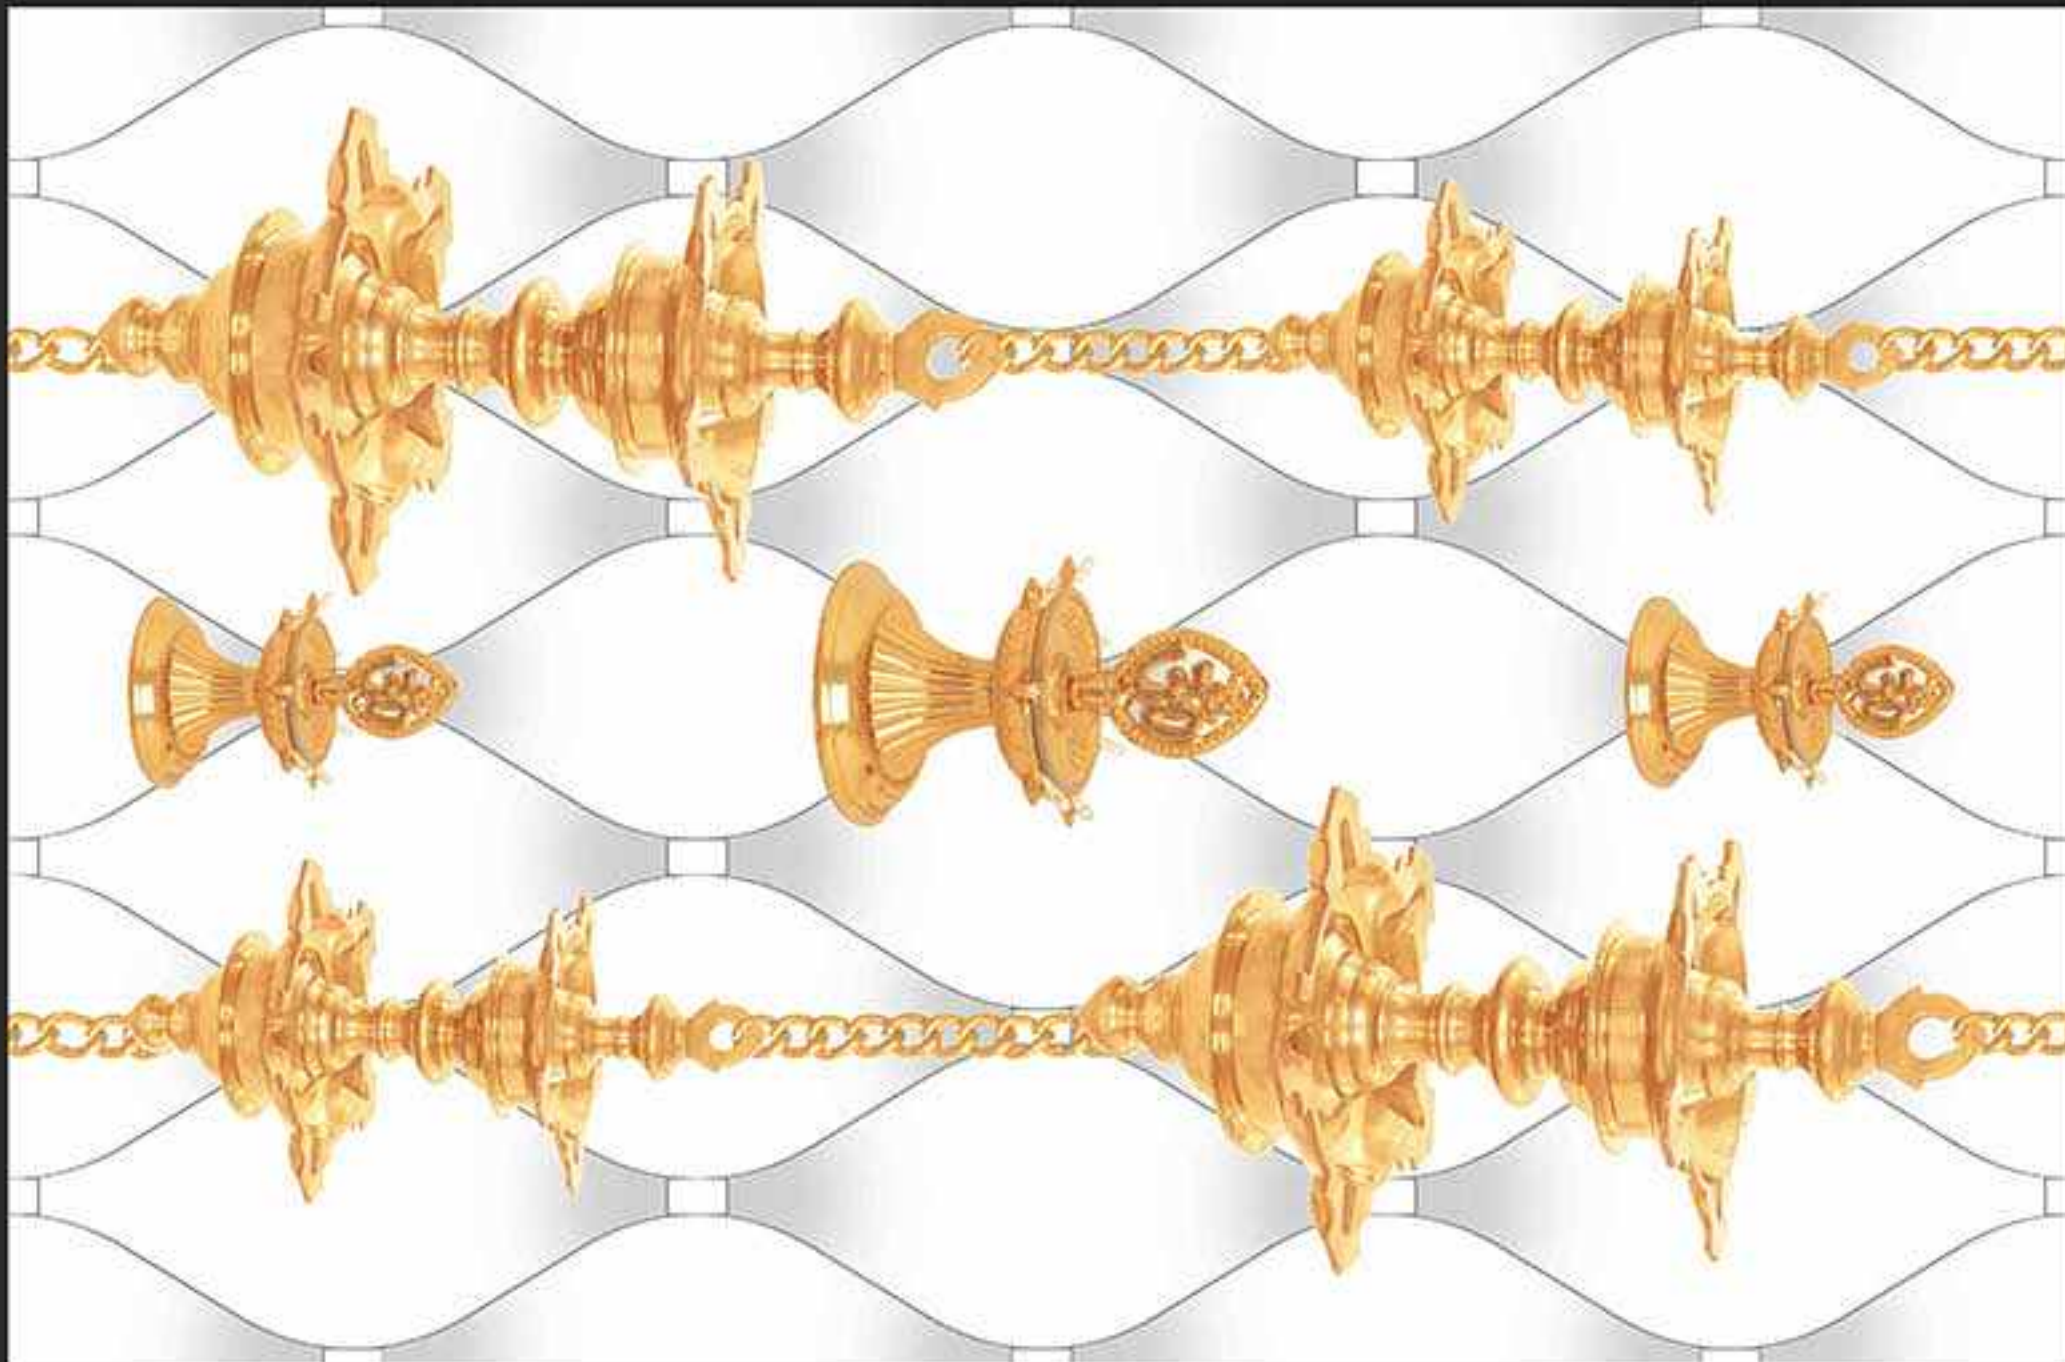

933-HL-F [PUNCH]