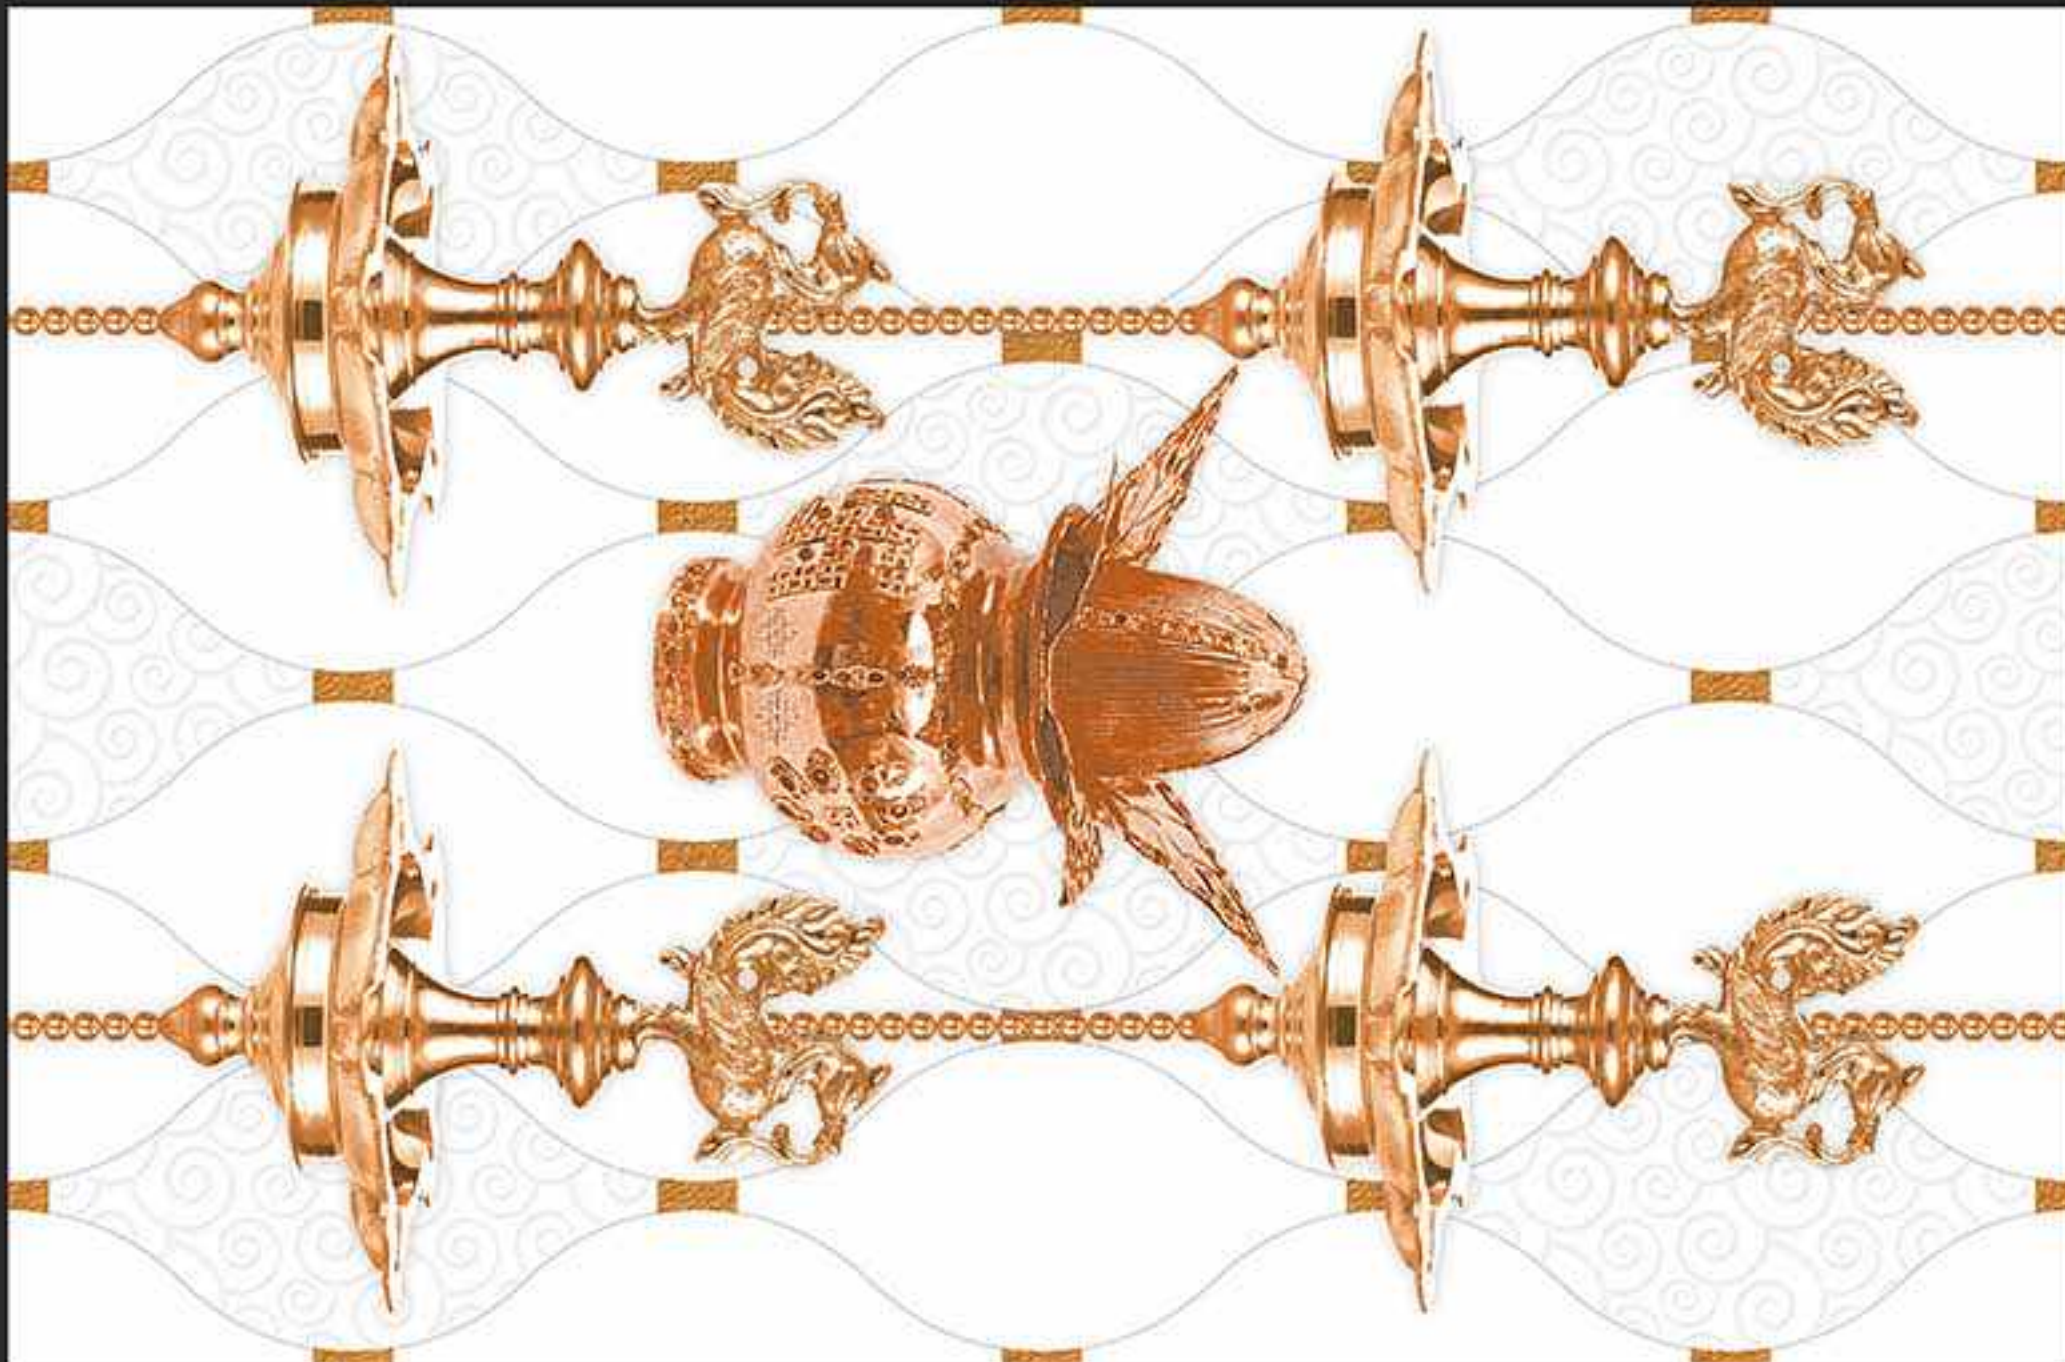

929-HL-C [PUNCH]