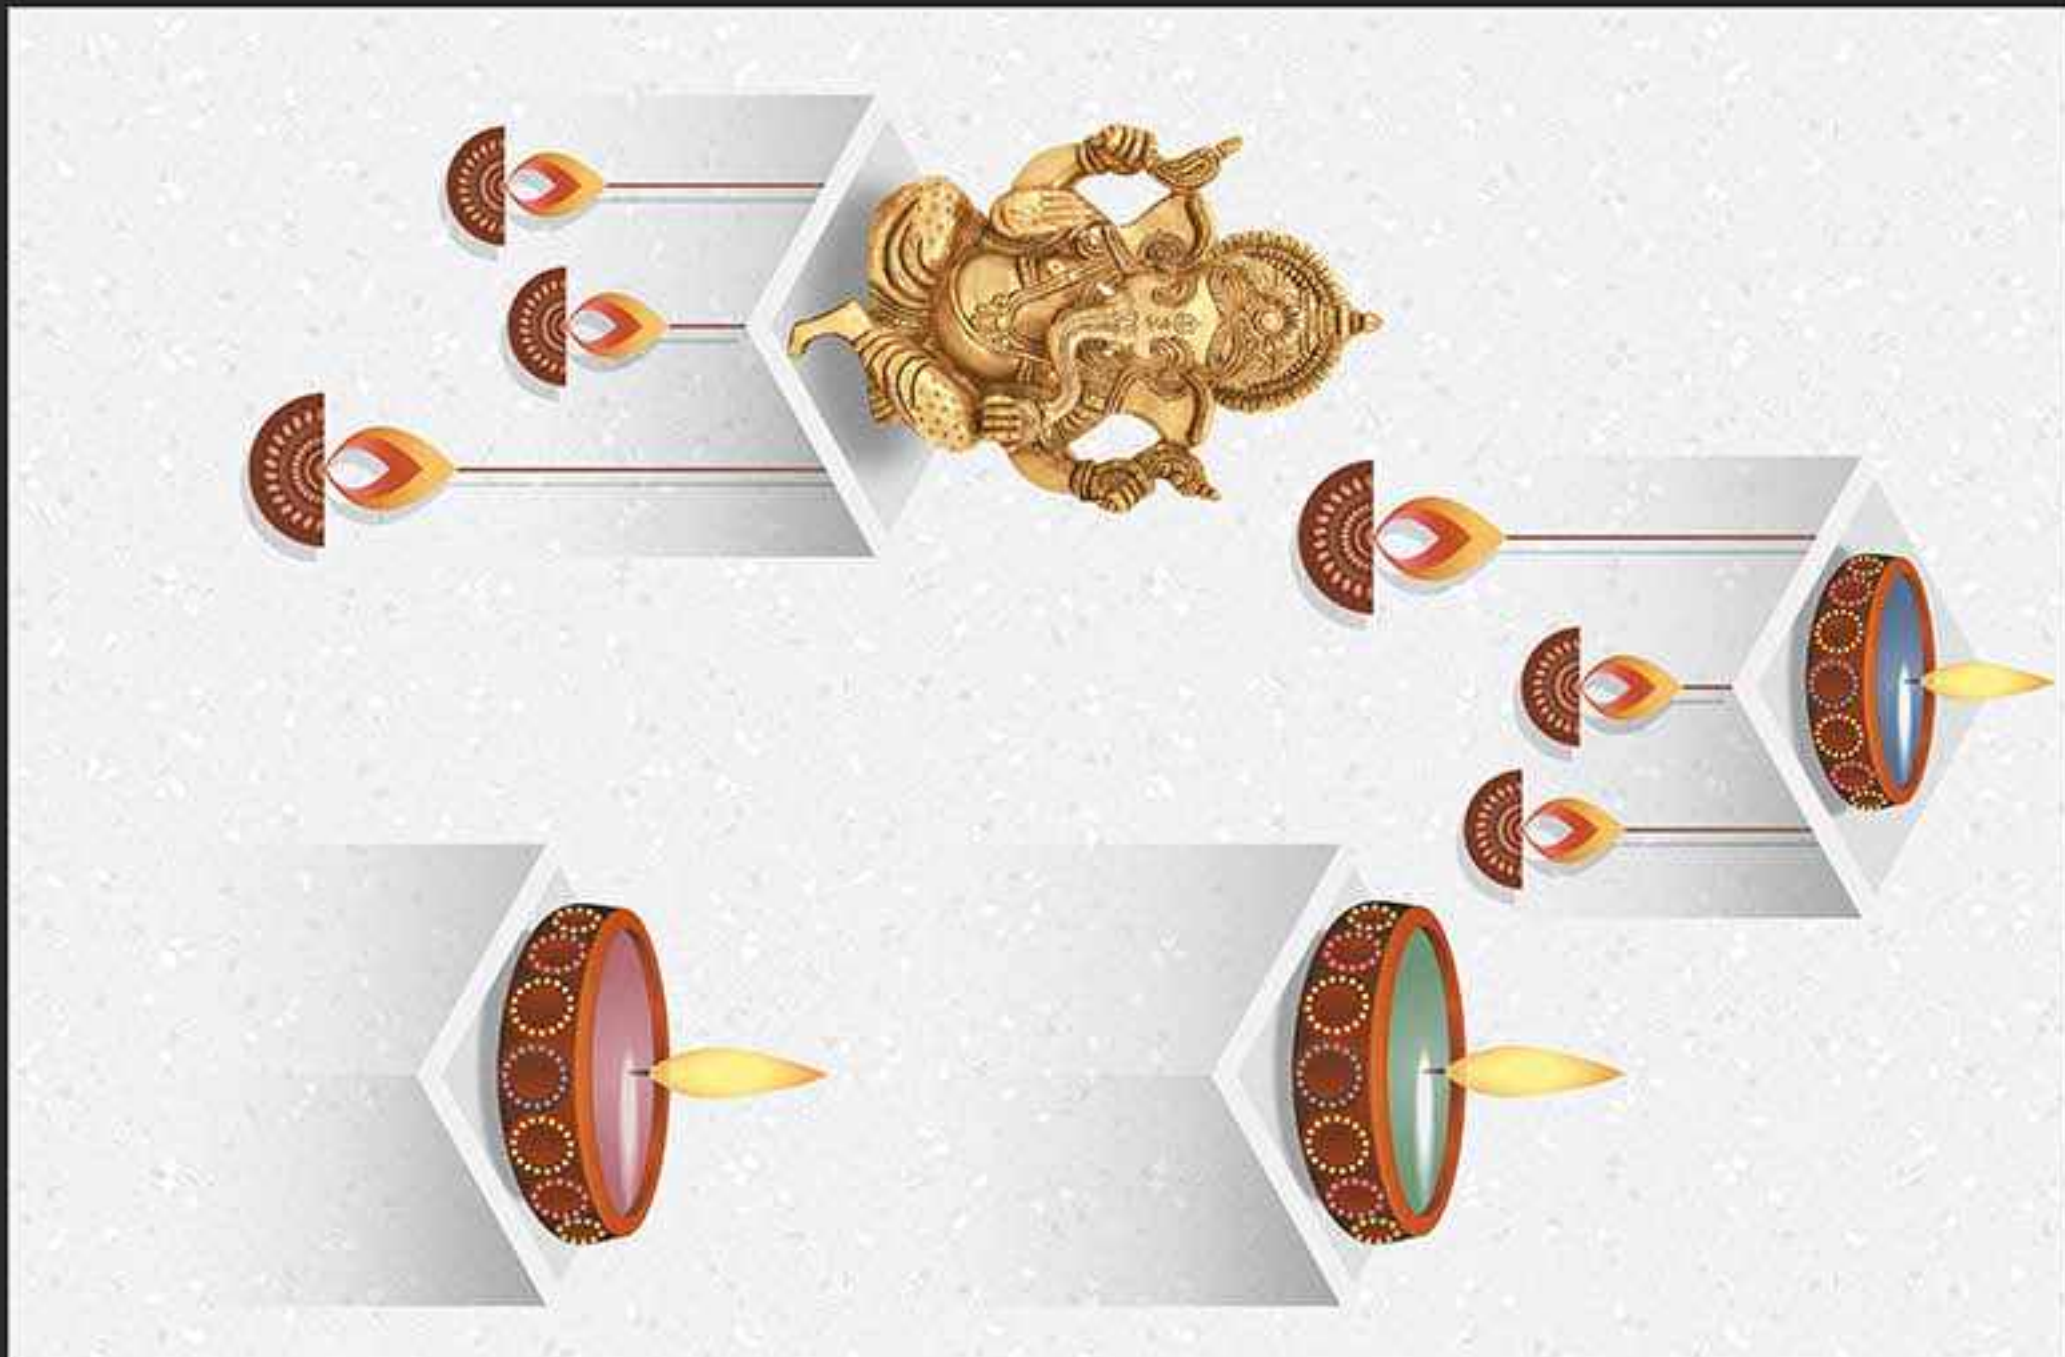

904-LT [PLAIN]

904-HL-A [PLAIN]

904-LT [PLAIN]

DIGITAL
WALL TILES

300x450MM GLOSSY

VERONICA
CERAMIC

904-LT [PLAIN]

904-HL-B [PLAIN]