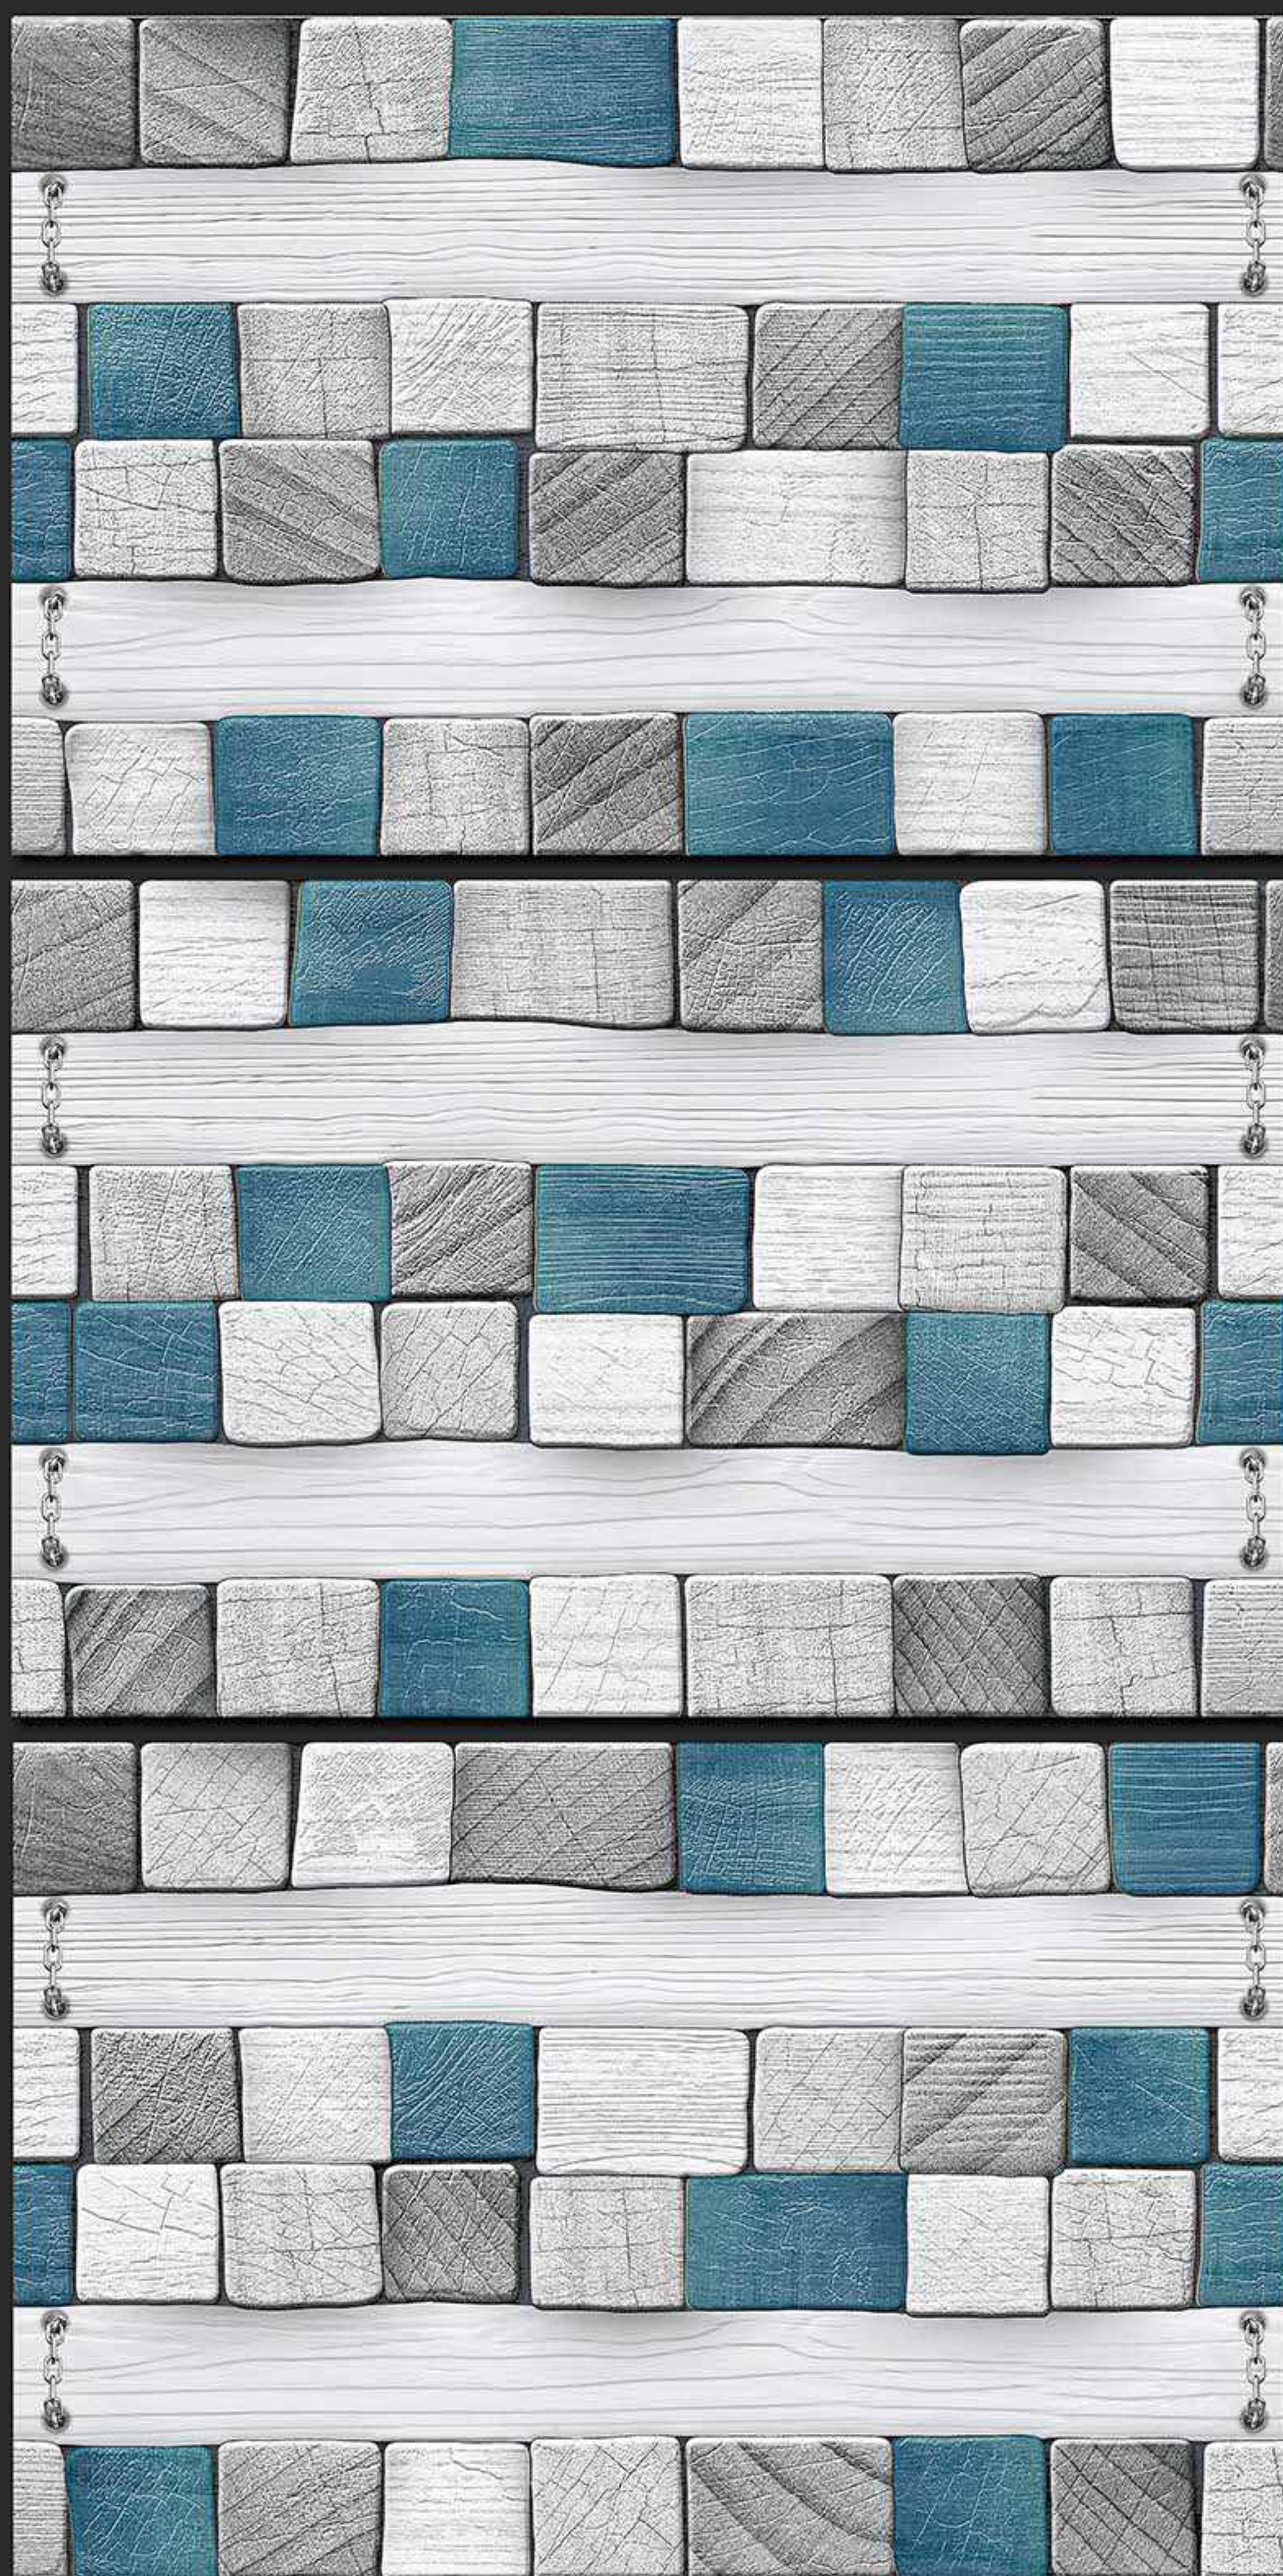

DIGITAL
WALL TILES

300x450MM MATT

VERONICA
CERAMIC

10015 [PUNCH]

RANDOM