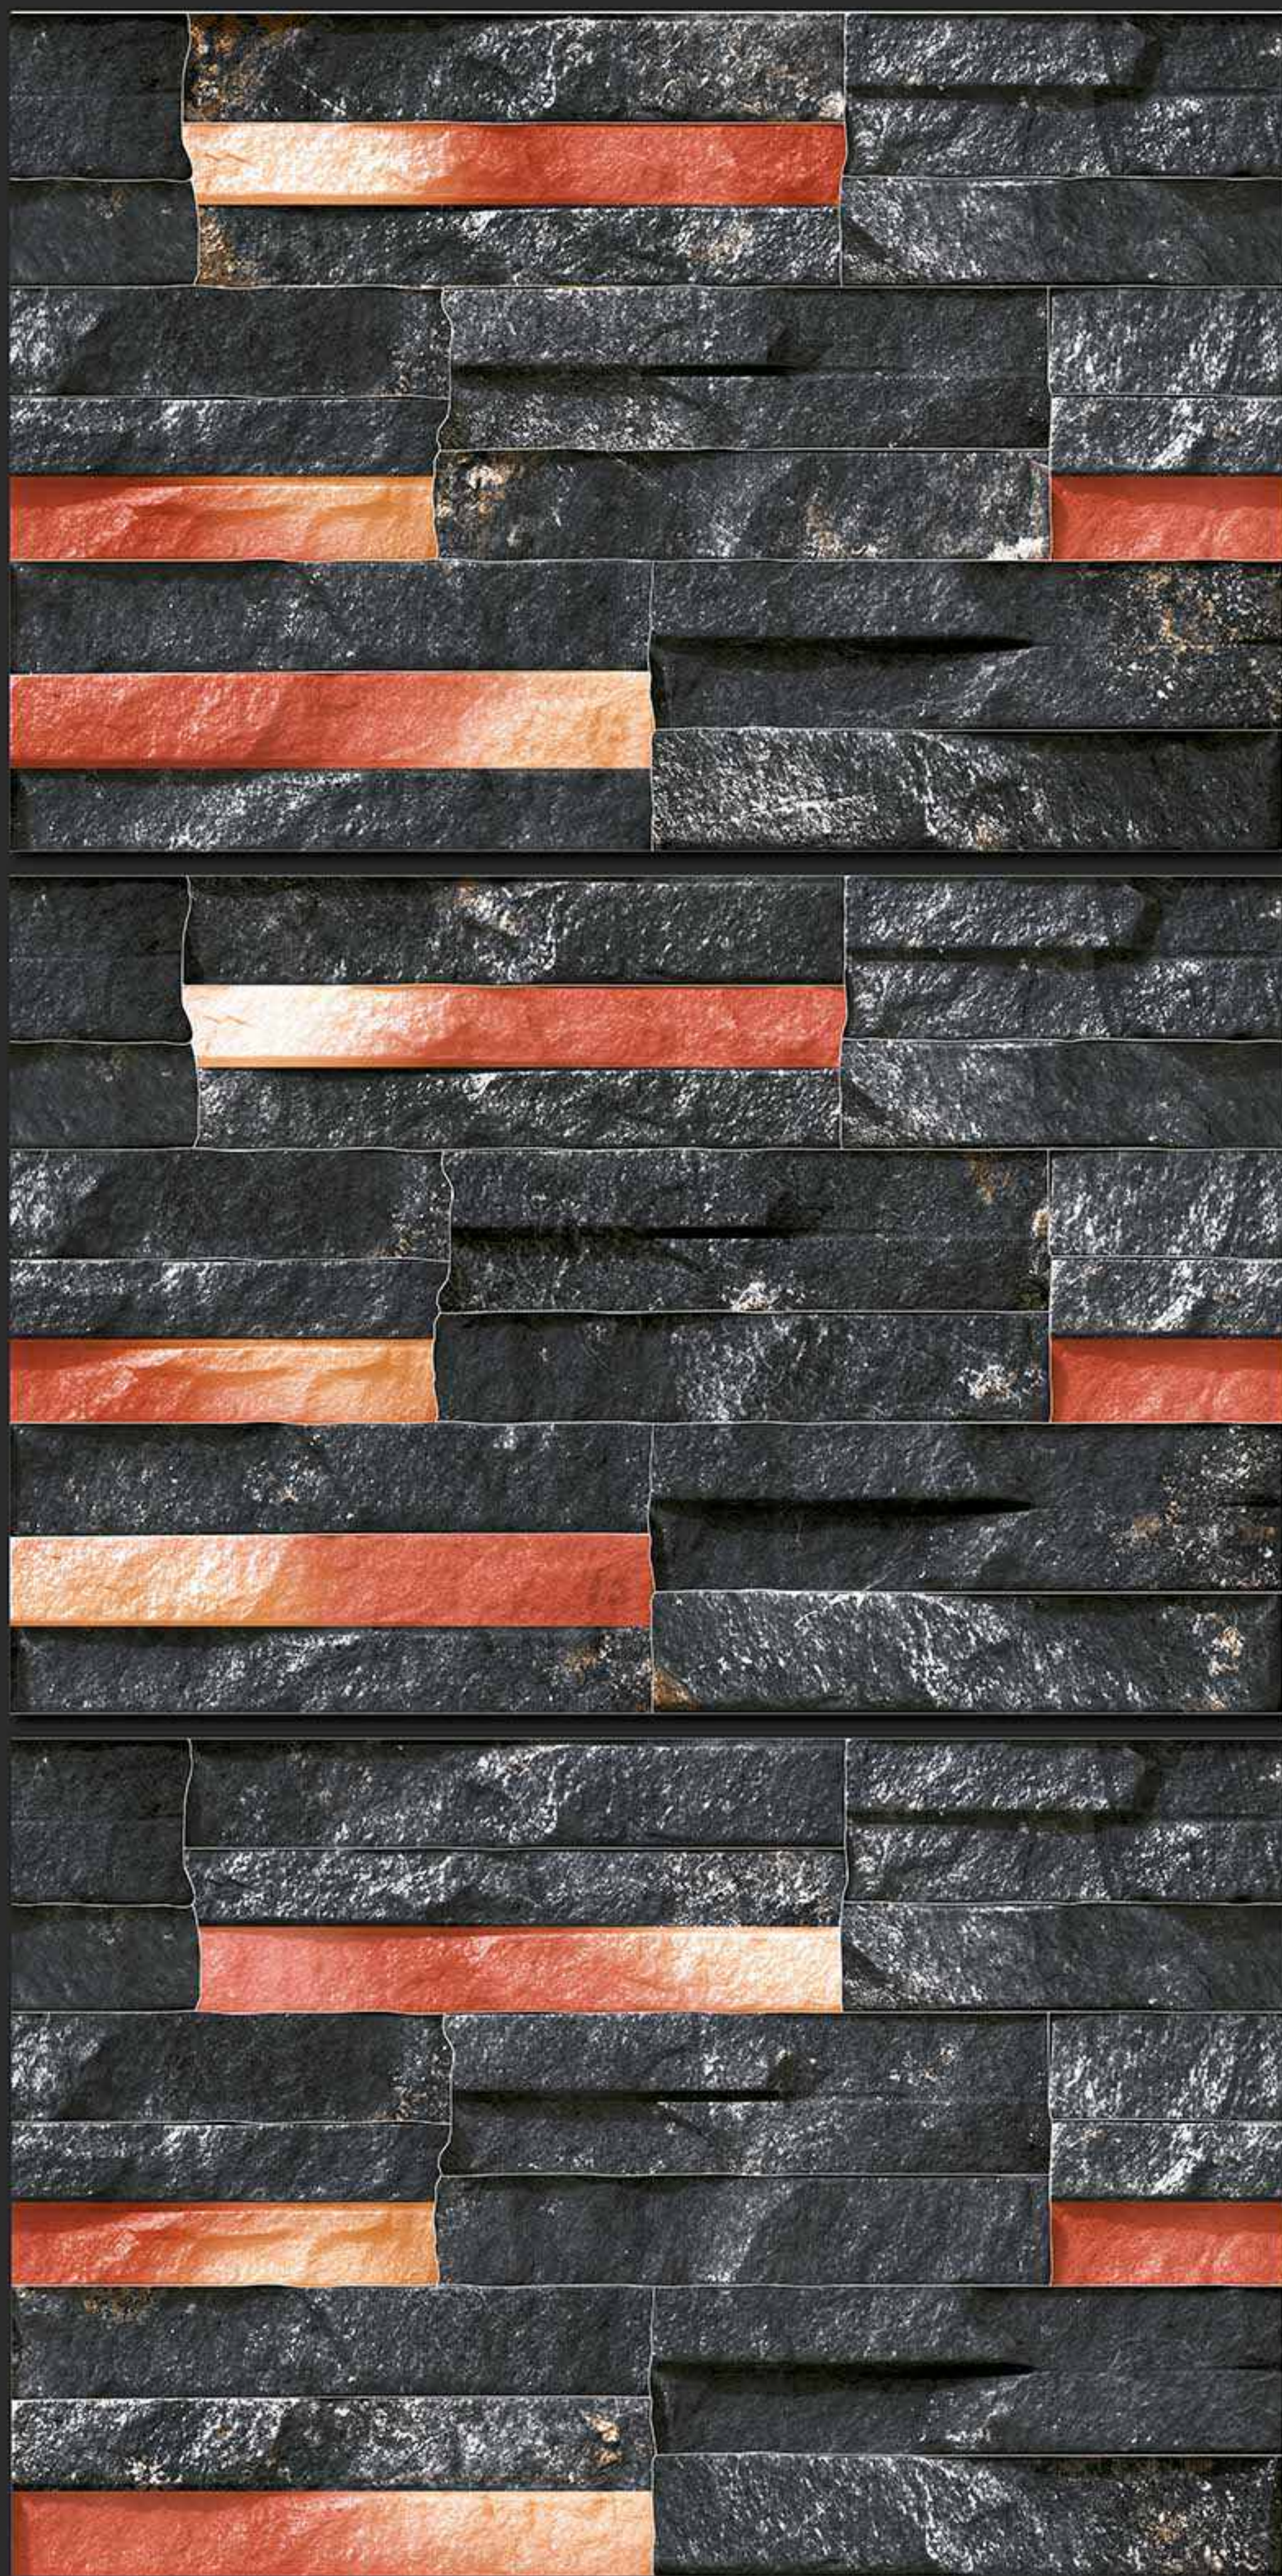

DIGITAL
WALL TILES

300x450MM MATT

VERONICA
CERAMIC

10005 [PUNCH]

RANDOM