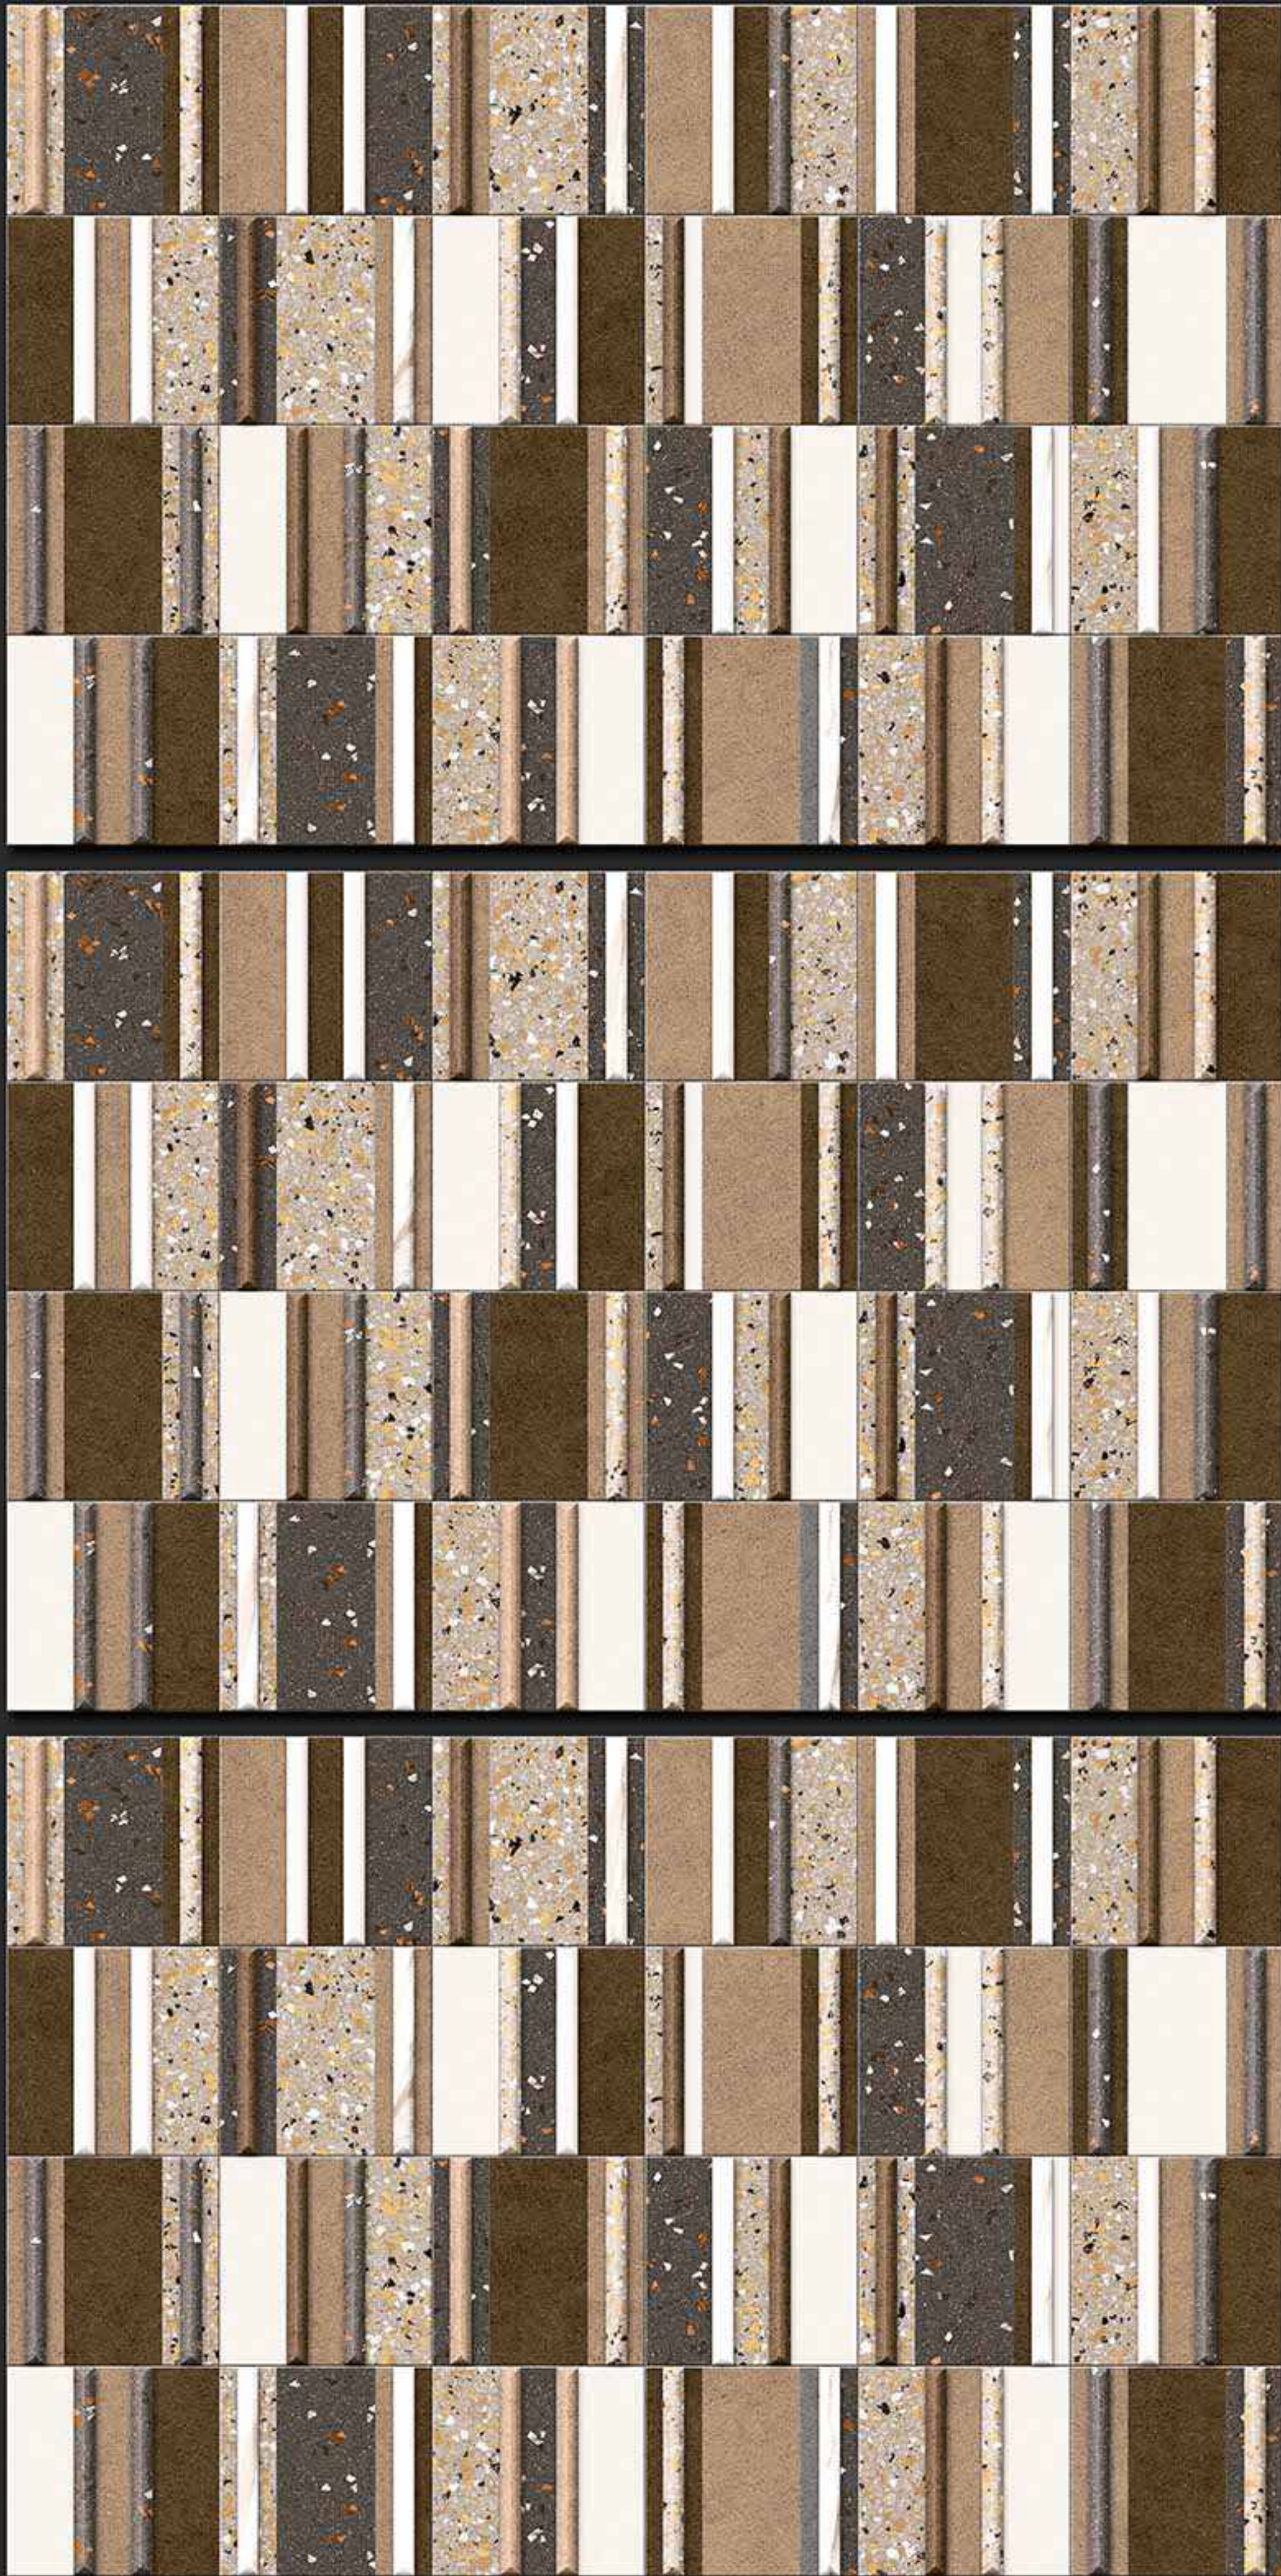

DIGITAL
WALL TILES

300x450MM MATT

VERONICA
CERAMIC

10043 [PUNCH]