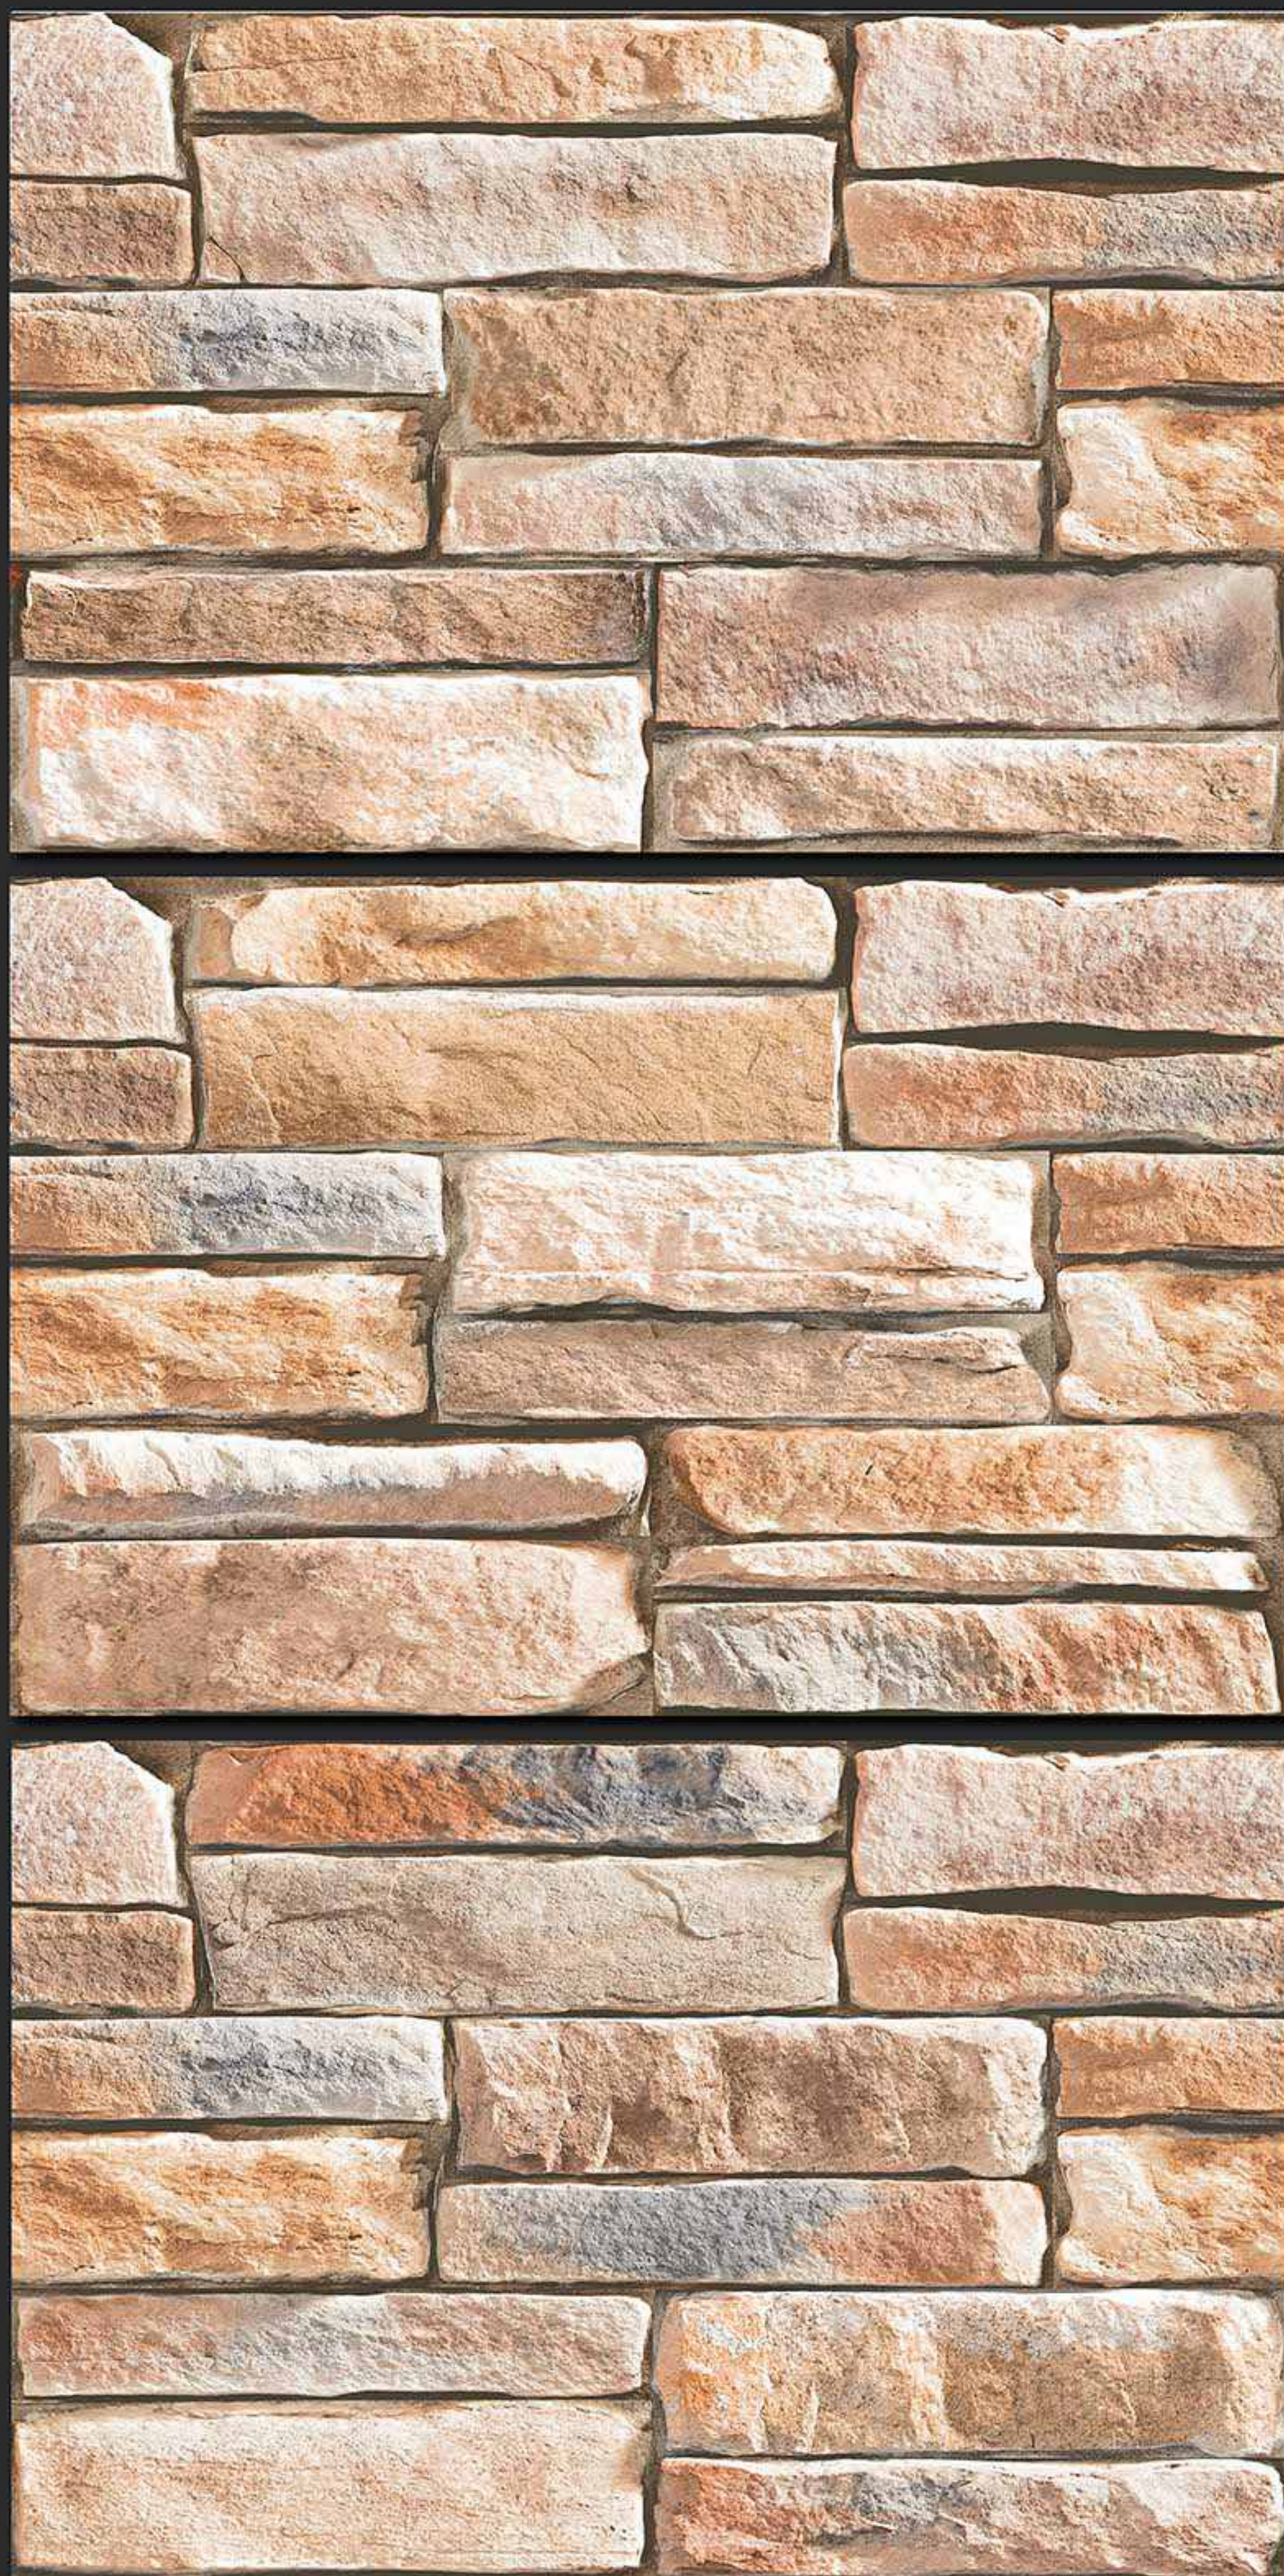

300x450MM MATT

VERONICA
CERAMIC

10020 [PUNCH]

DIGITAL
WALL TILES

300x450MM MATT

VERONICA
CERAMIC

10021 [PUNCH]

RANDOM