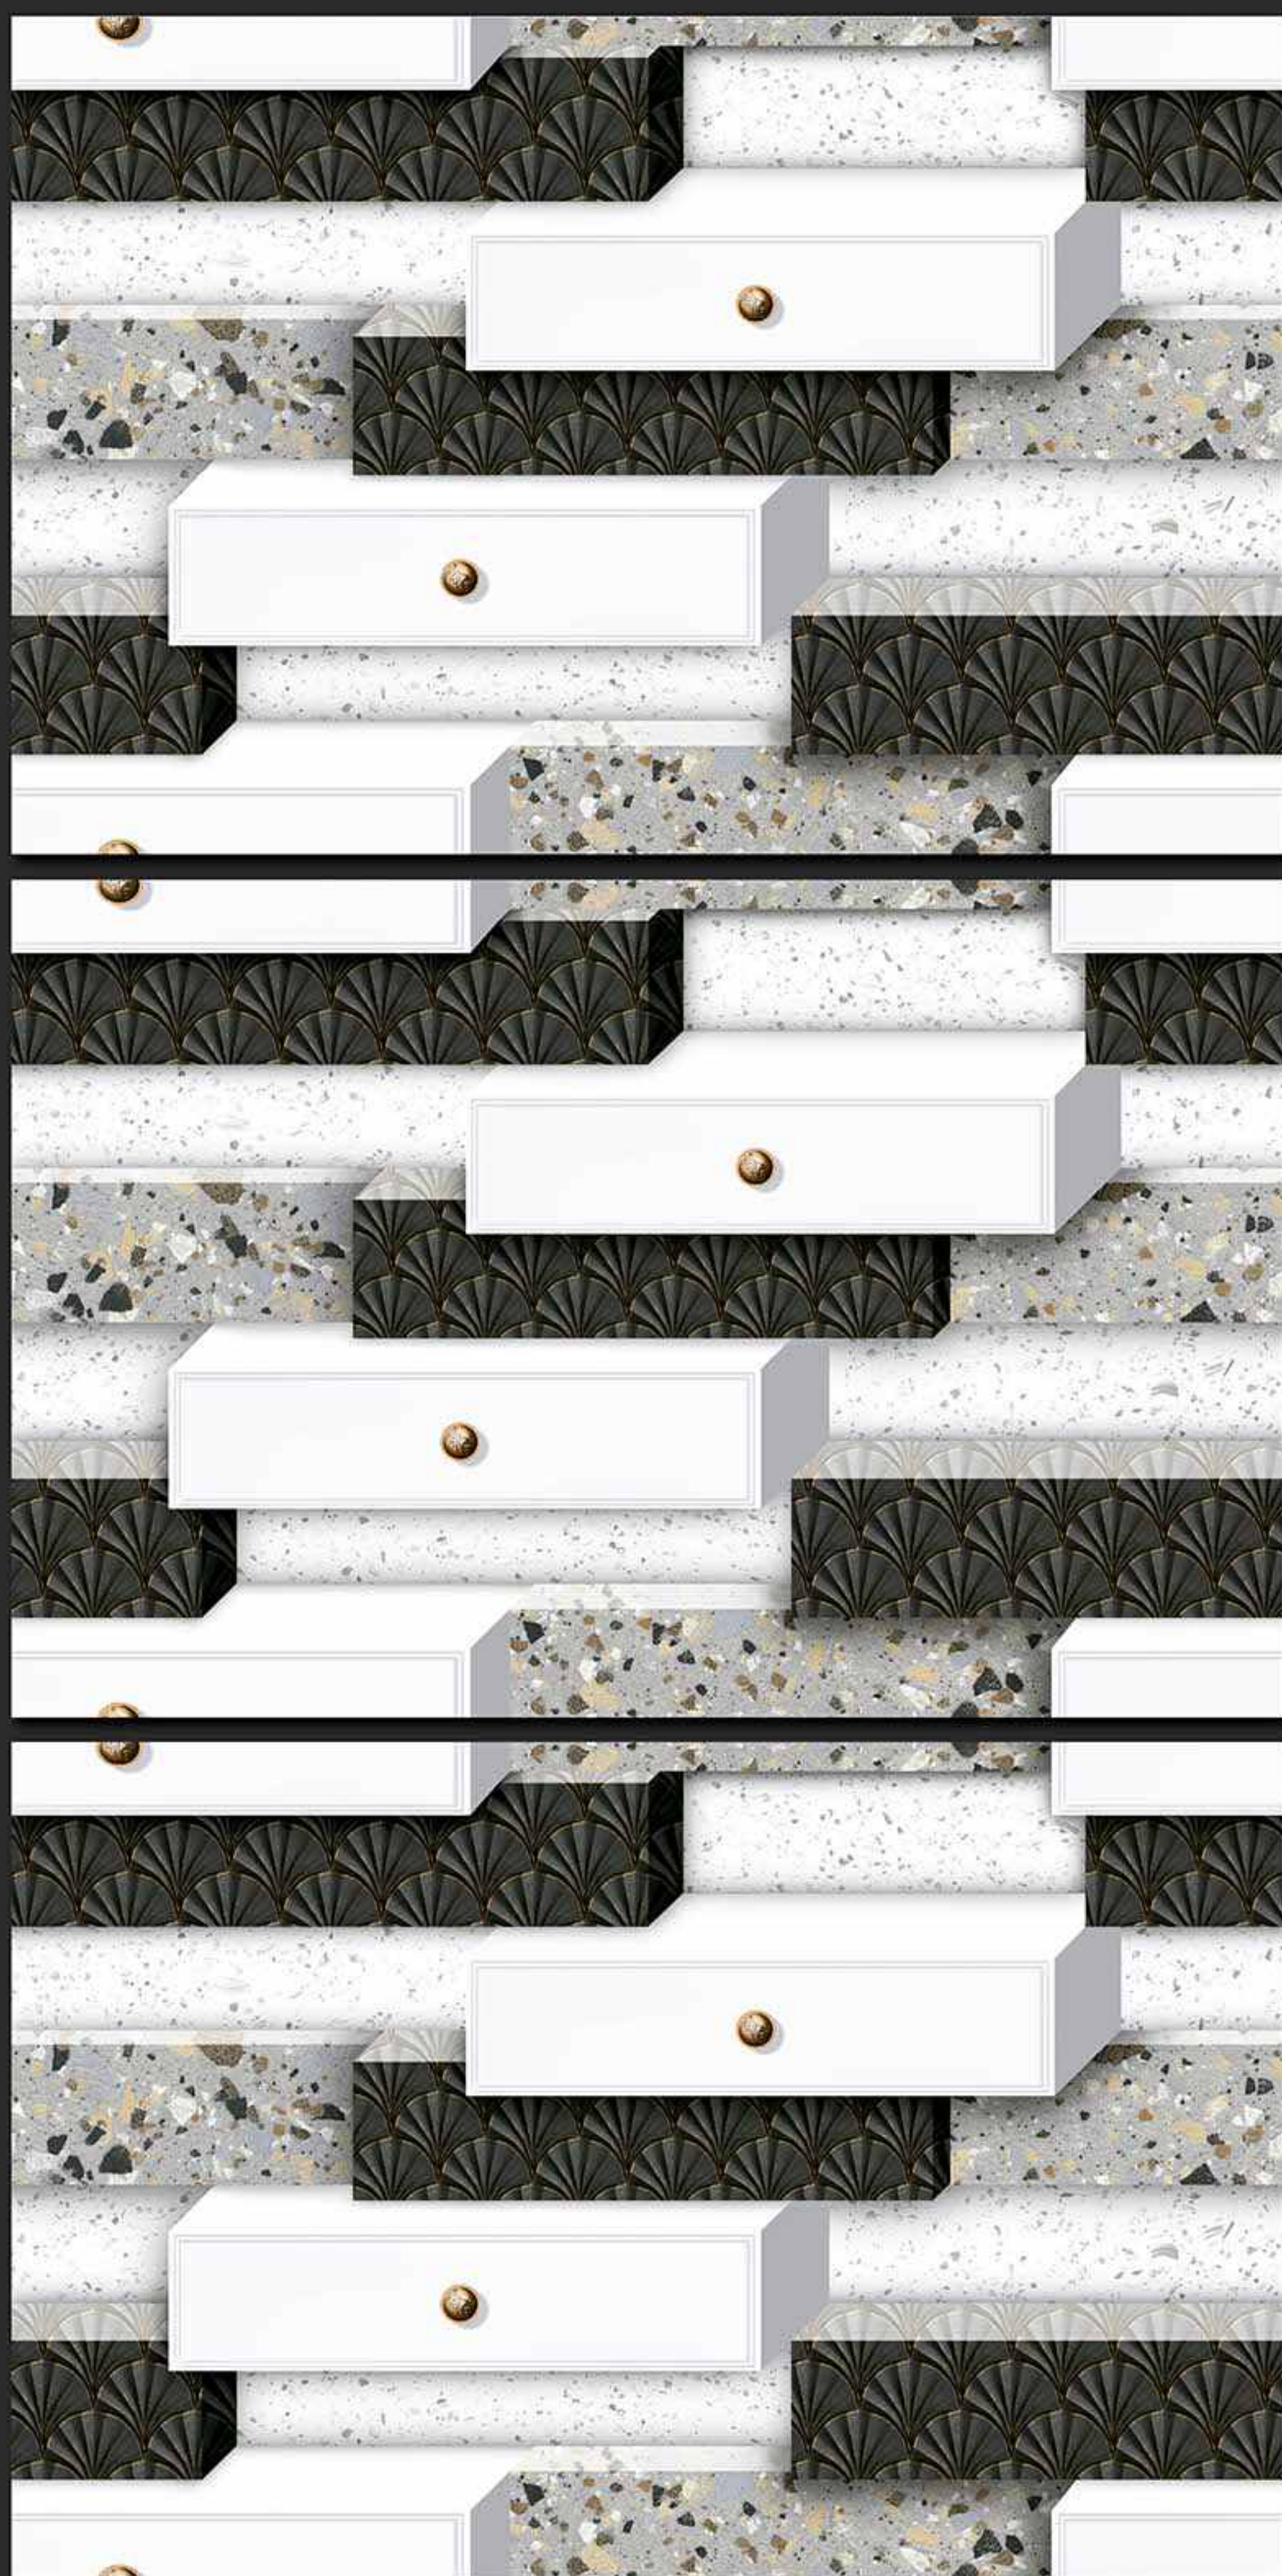

DIGITAL
WALL TILES

300x450MM MATT

VERONICA
CERAMIC

10007 [PLAIN]