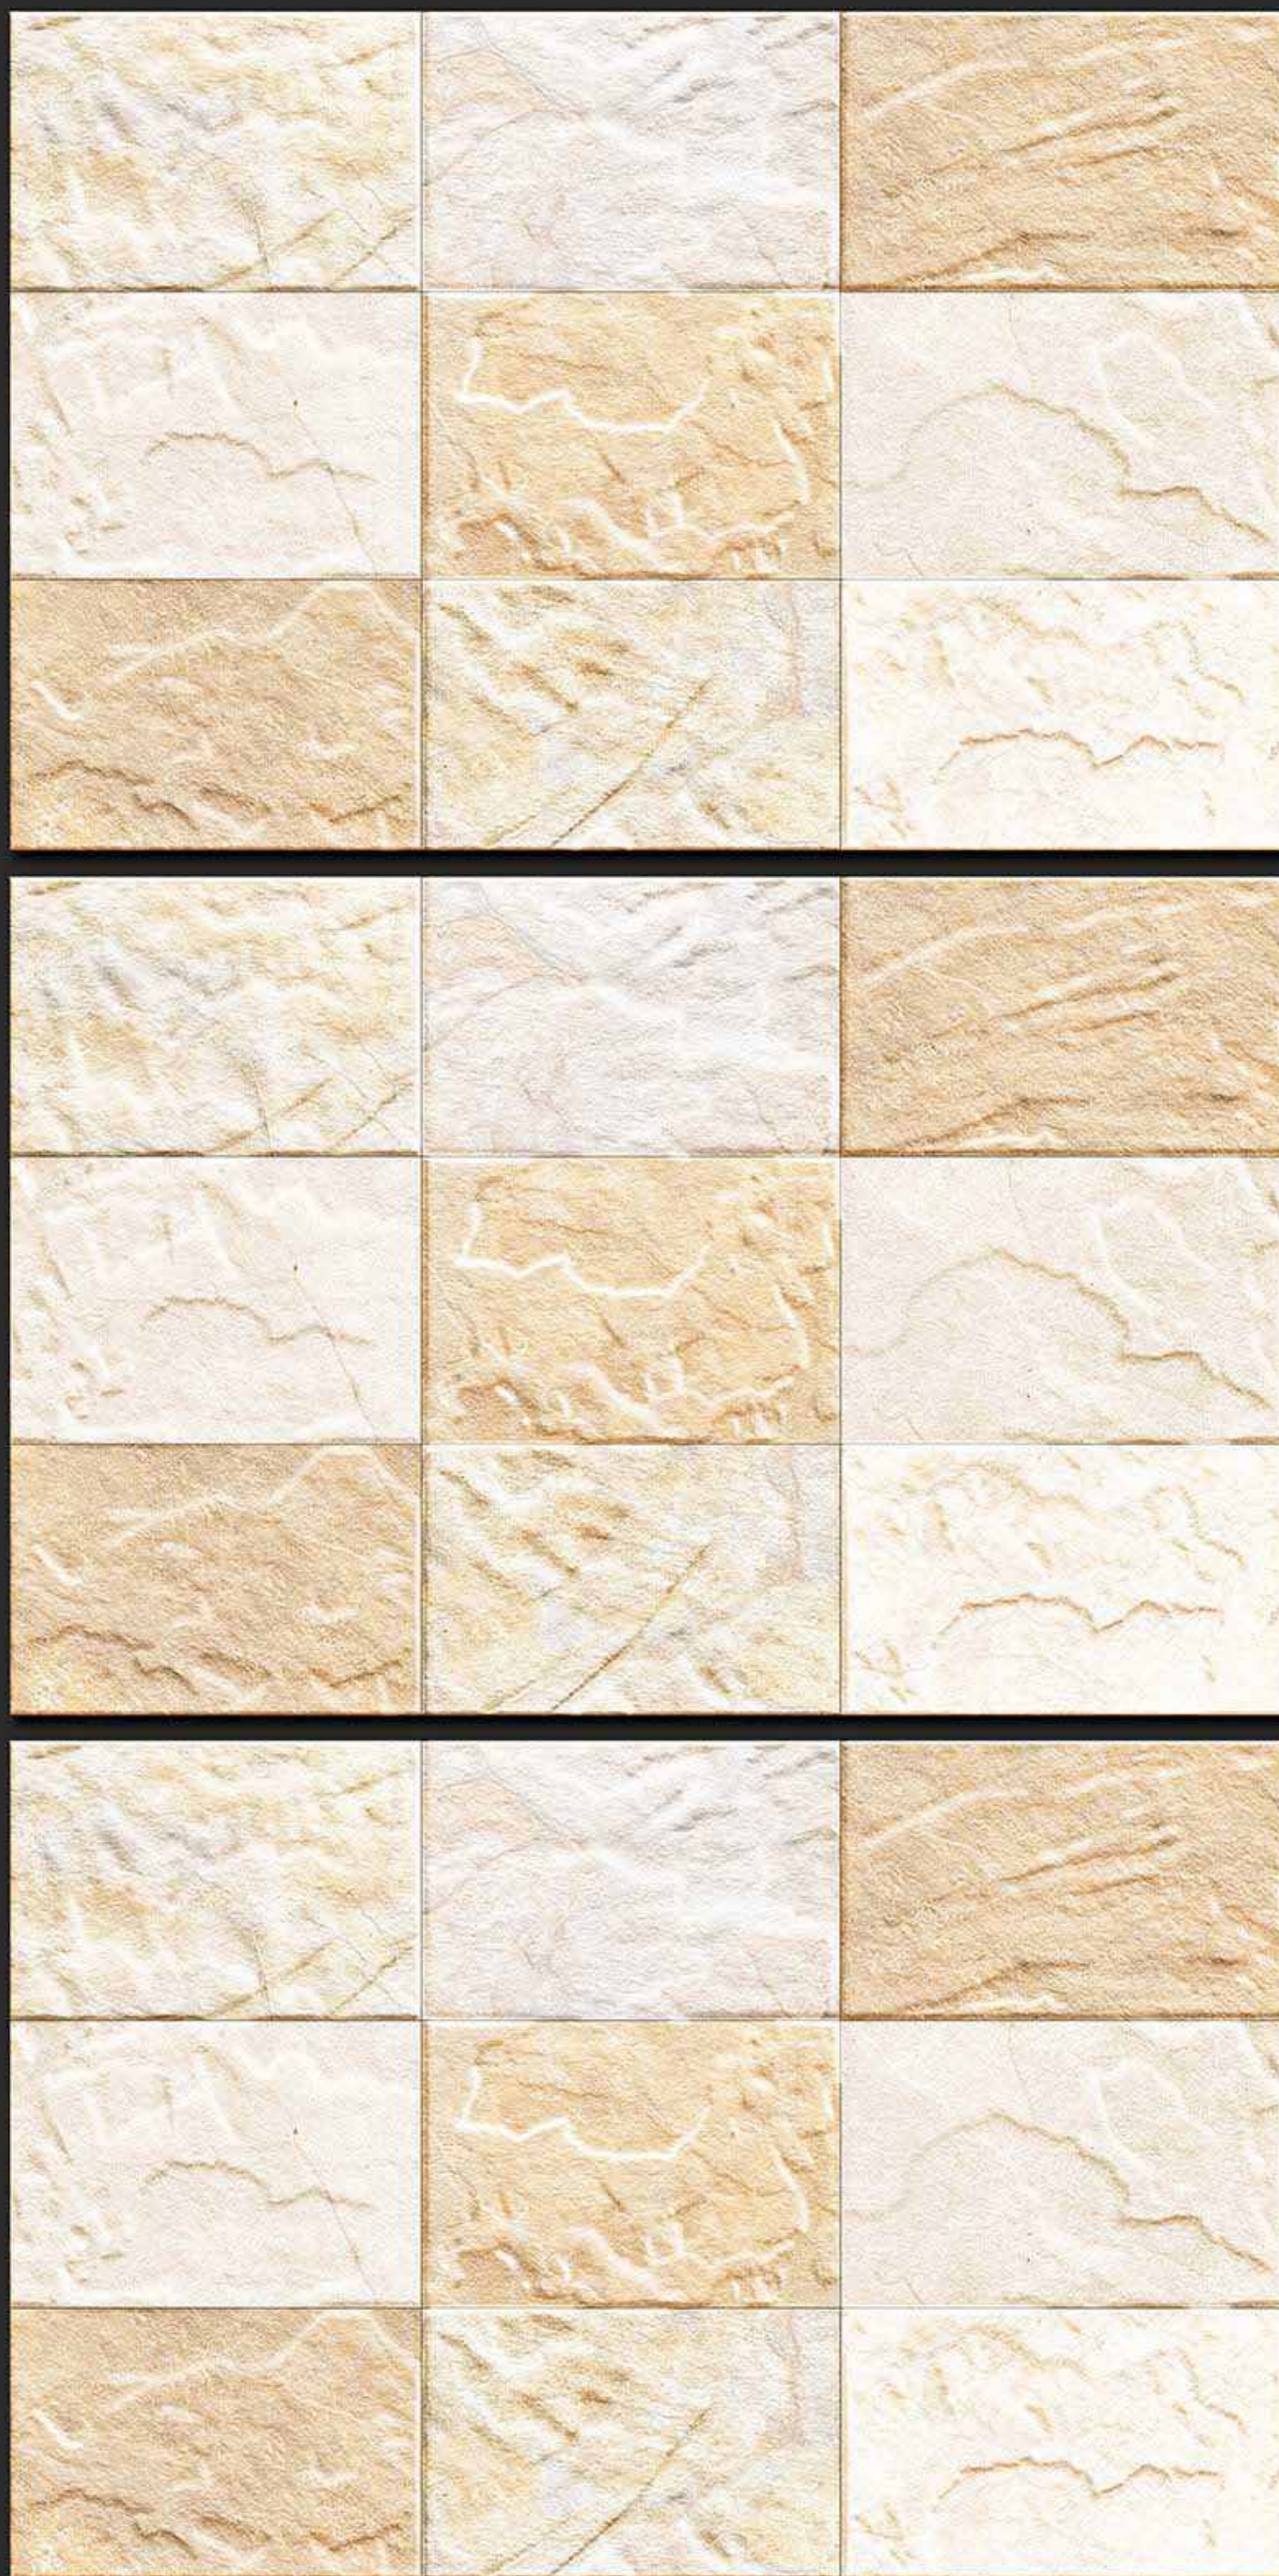

10039-A [PUNCH]

DIGITAL
WALL TILES

300x450MM MATT

VERONICA
CERAMIC

10039-B [PUNCH]

DIGITAL
WALL TILES

300x450MM MATT

VERONICA
CERAMIC