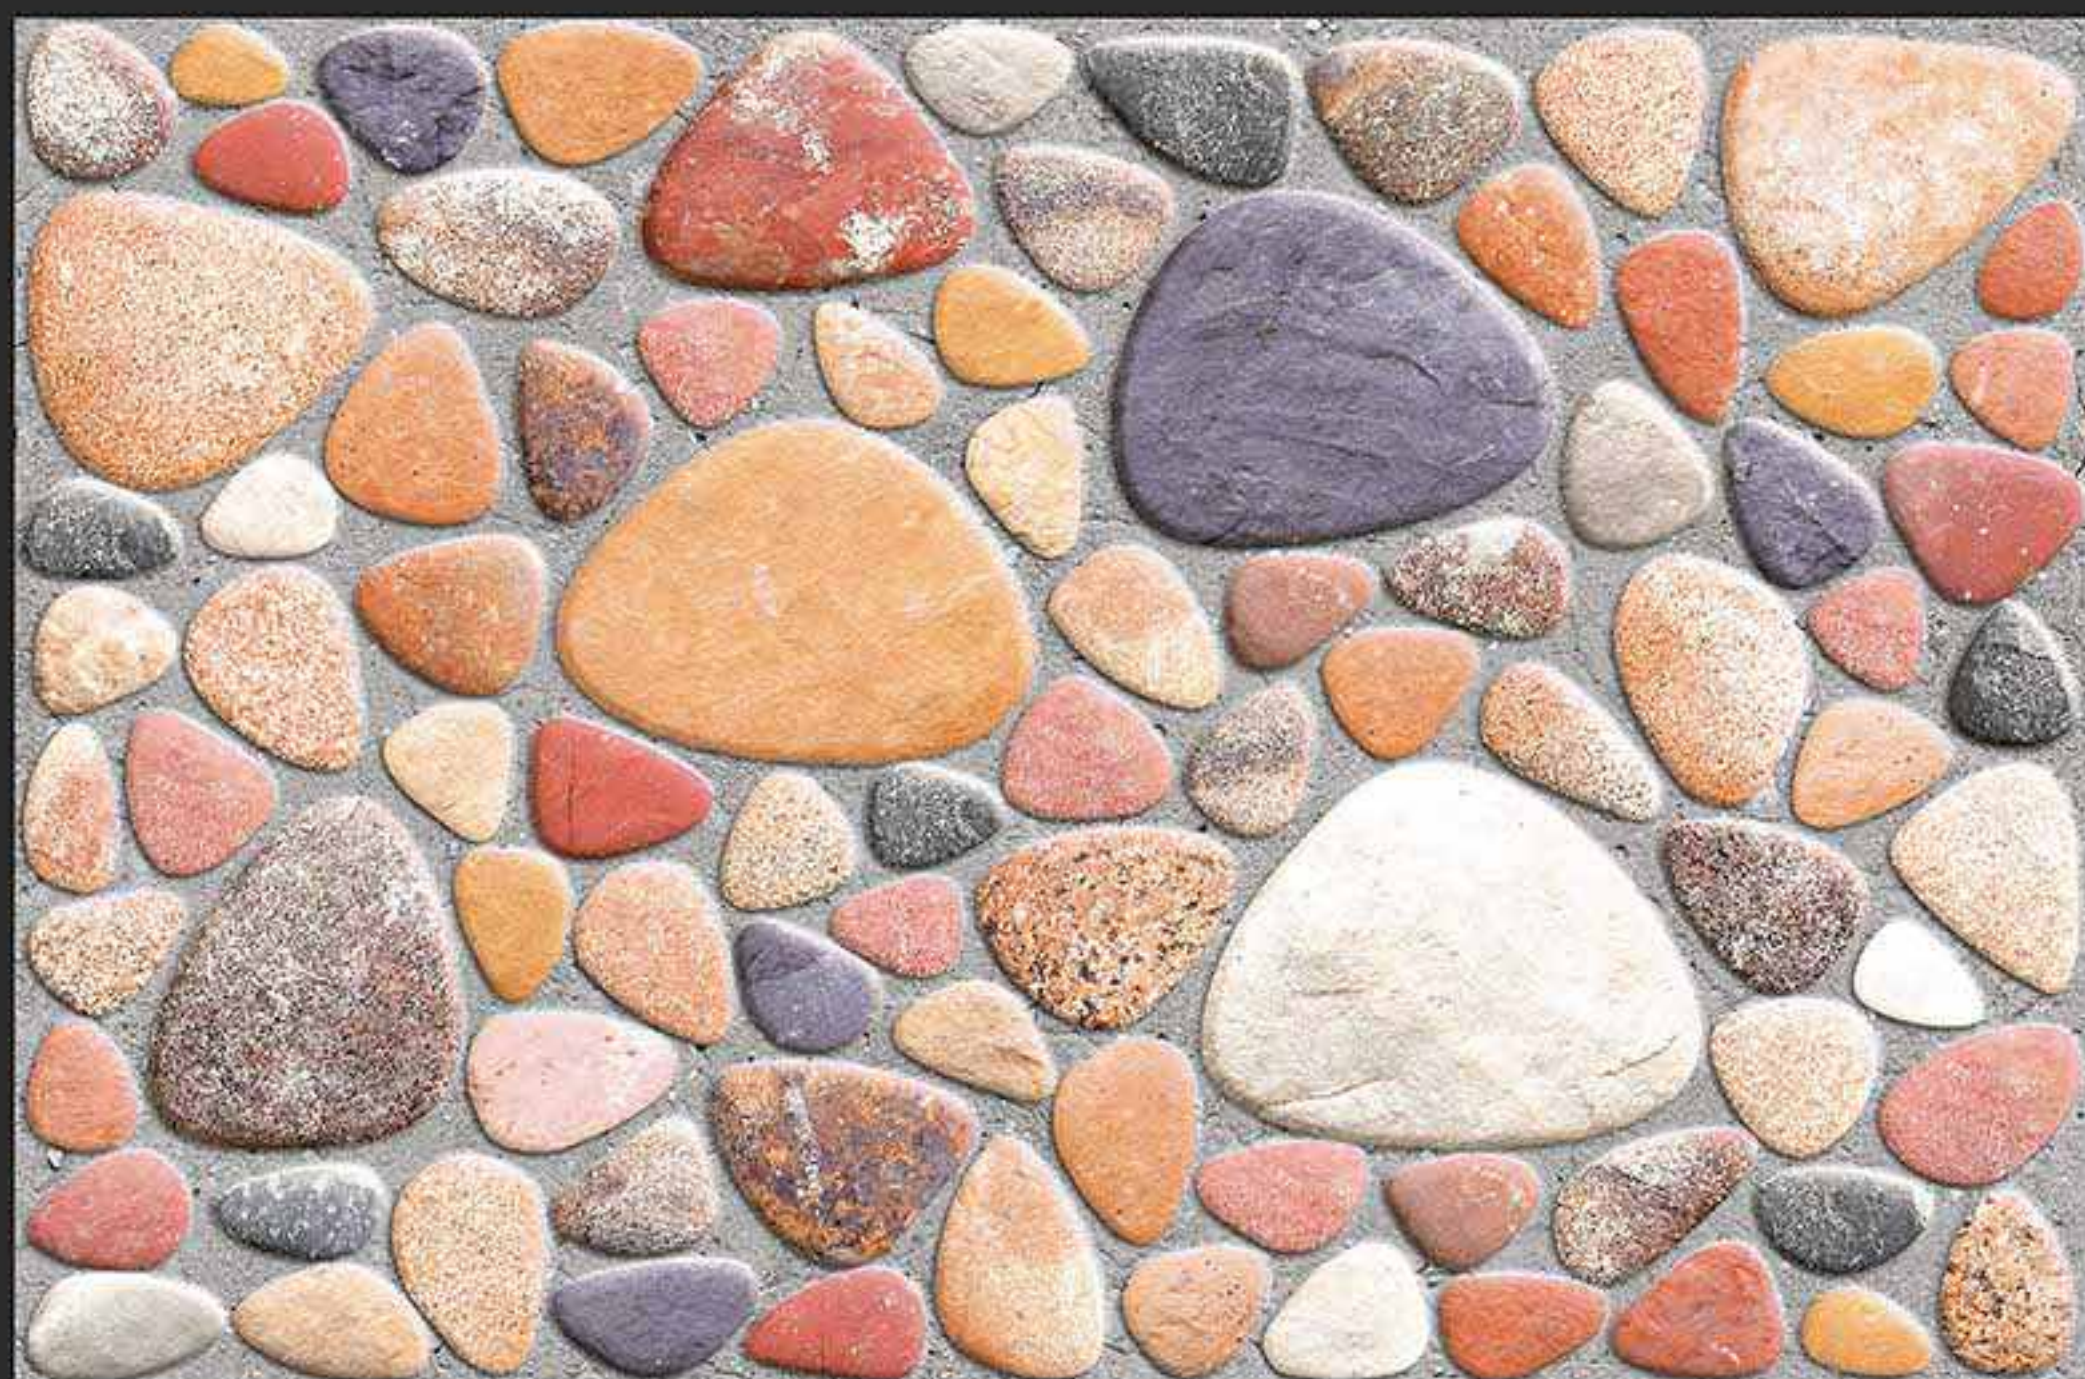

300x450MM MATT

VERONICA
CERAMIC

10023 [PUNCH]

DIGITAL
WALL TILES

300x450MM MATT

VERONICA
CERAMIC

10024 [PUNCH]

DIGITAL
WALL TILES