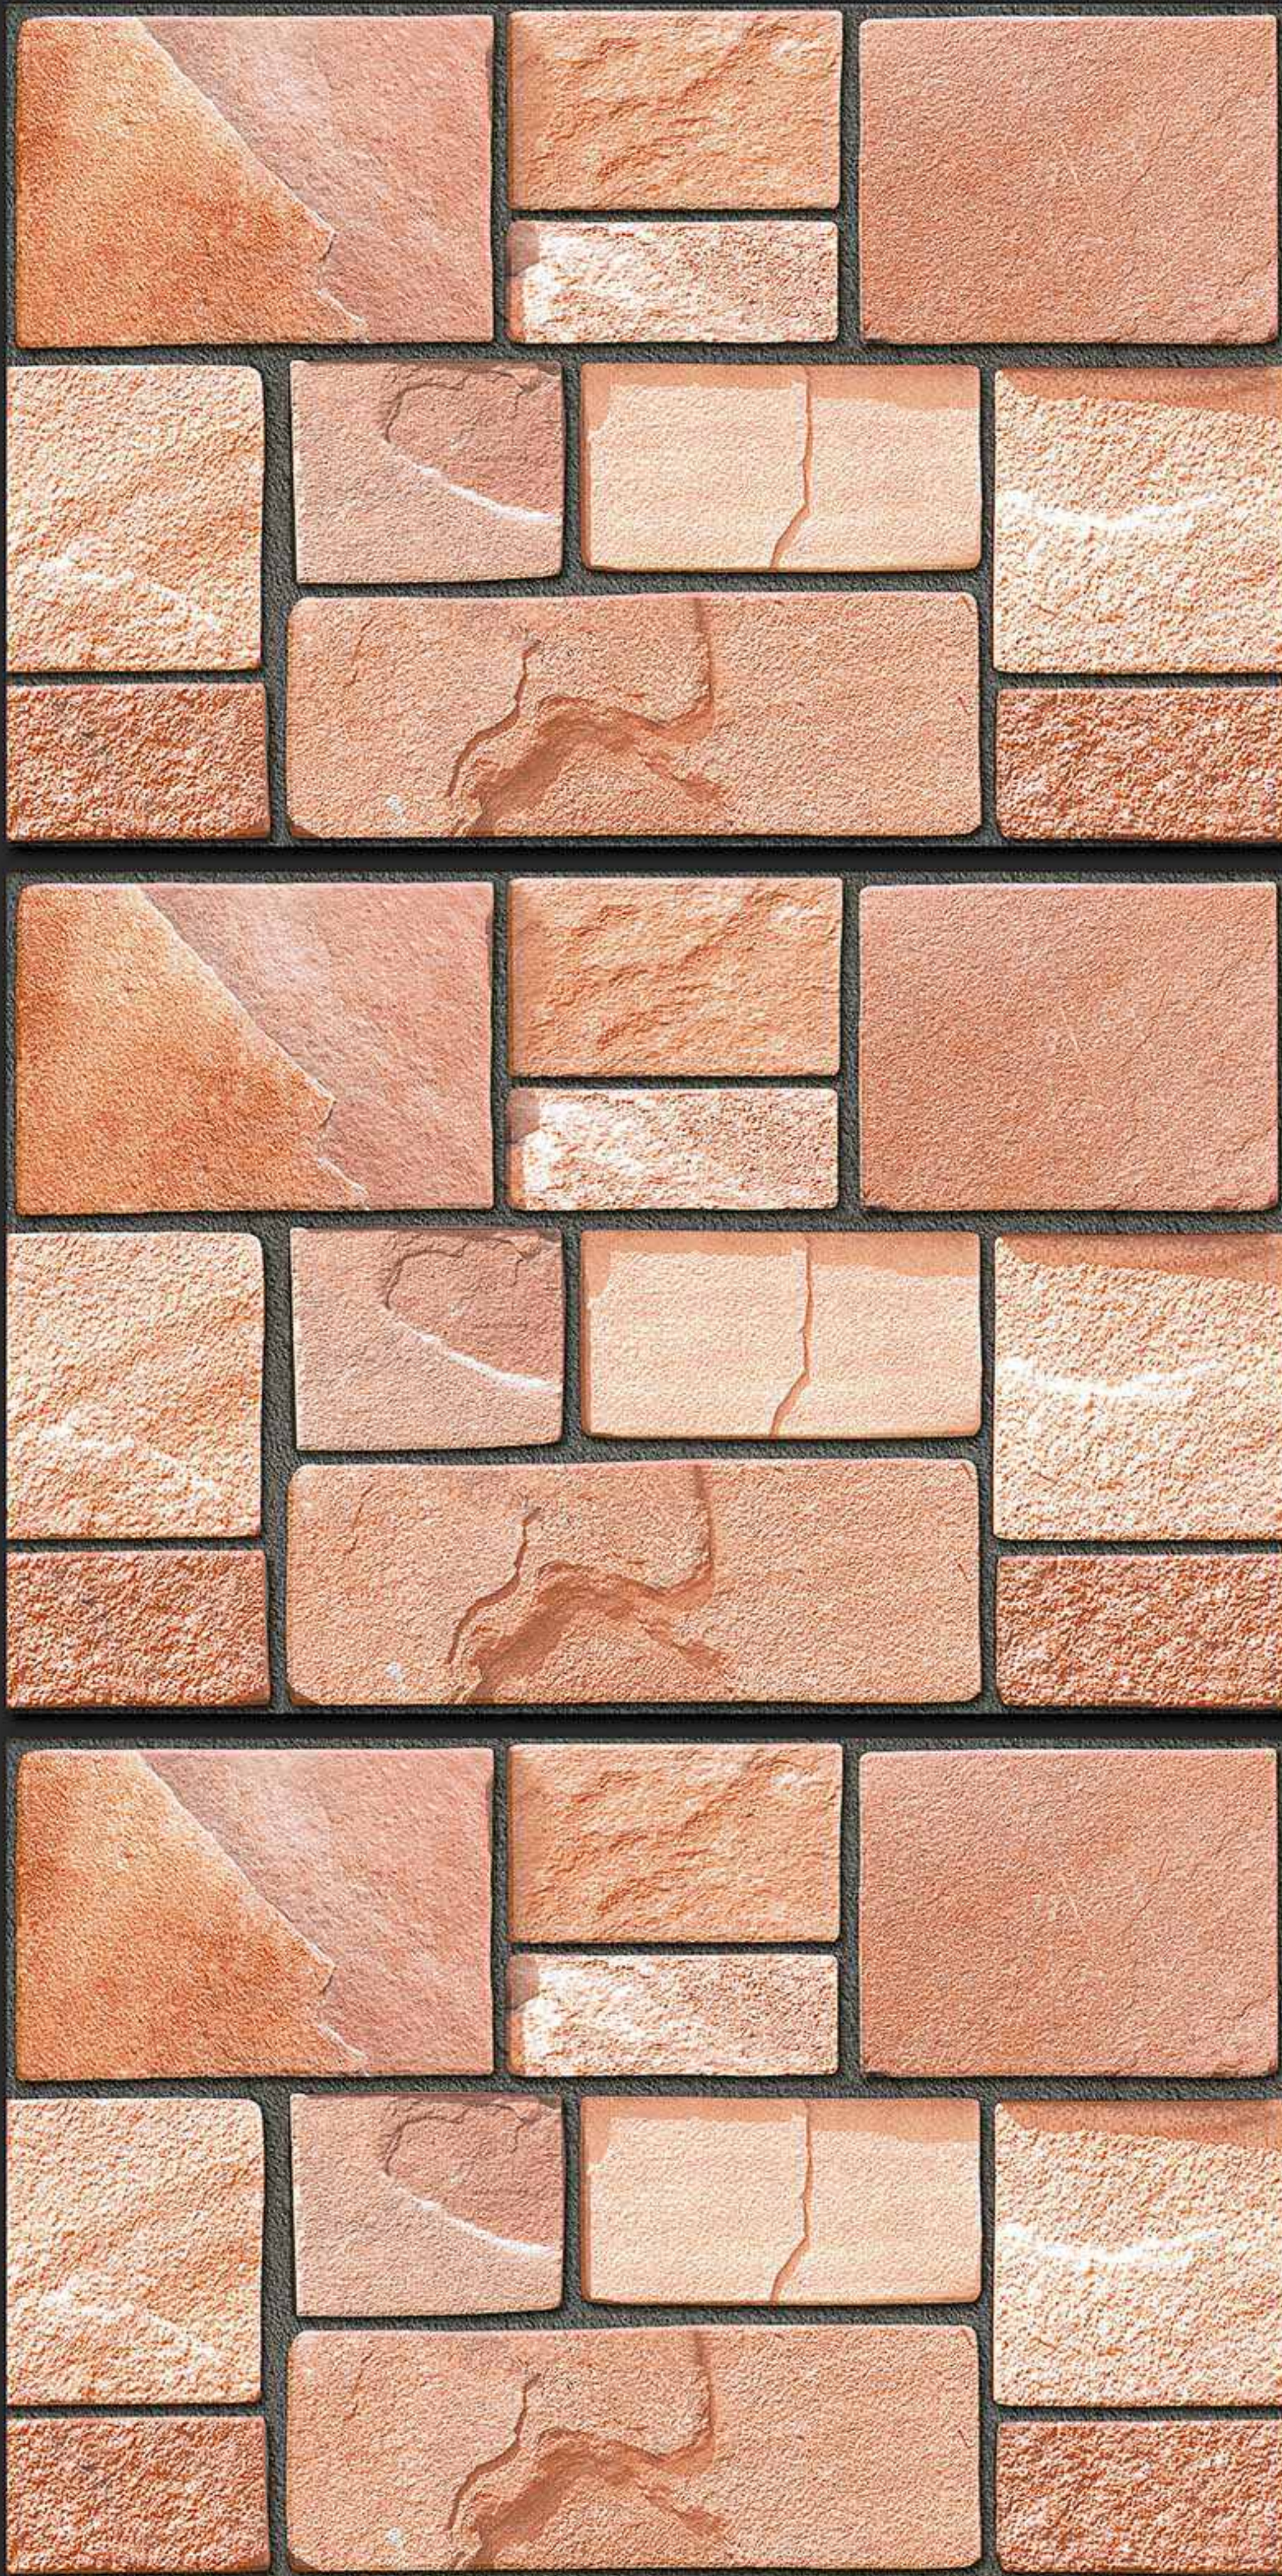

300x450MM MATT

VERONICA
CERAMIC

10018 [PUNCH]

DIGITAL
WALL TILES

300x450MM MATT

VERONICA
CERAMIC

10019 [PUNCH]

DIGITAL
WALL TILES