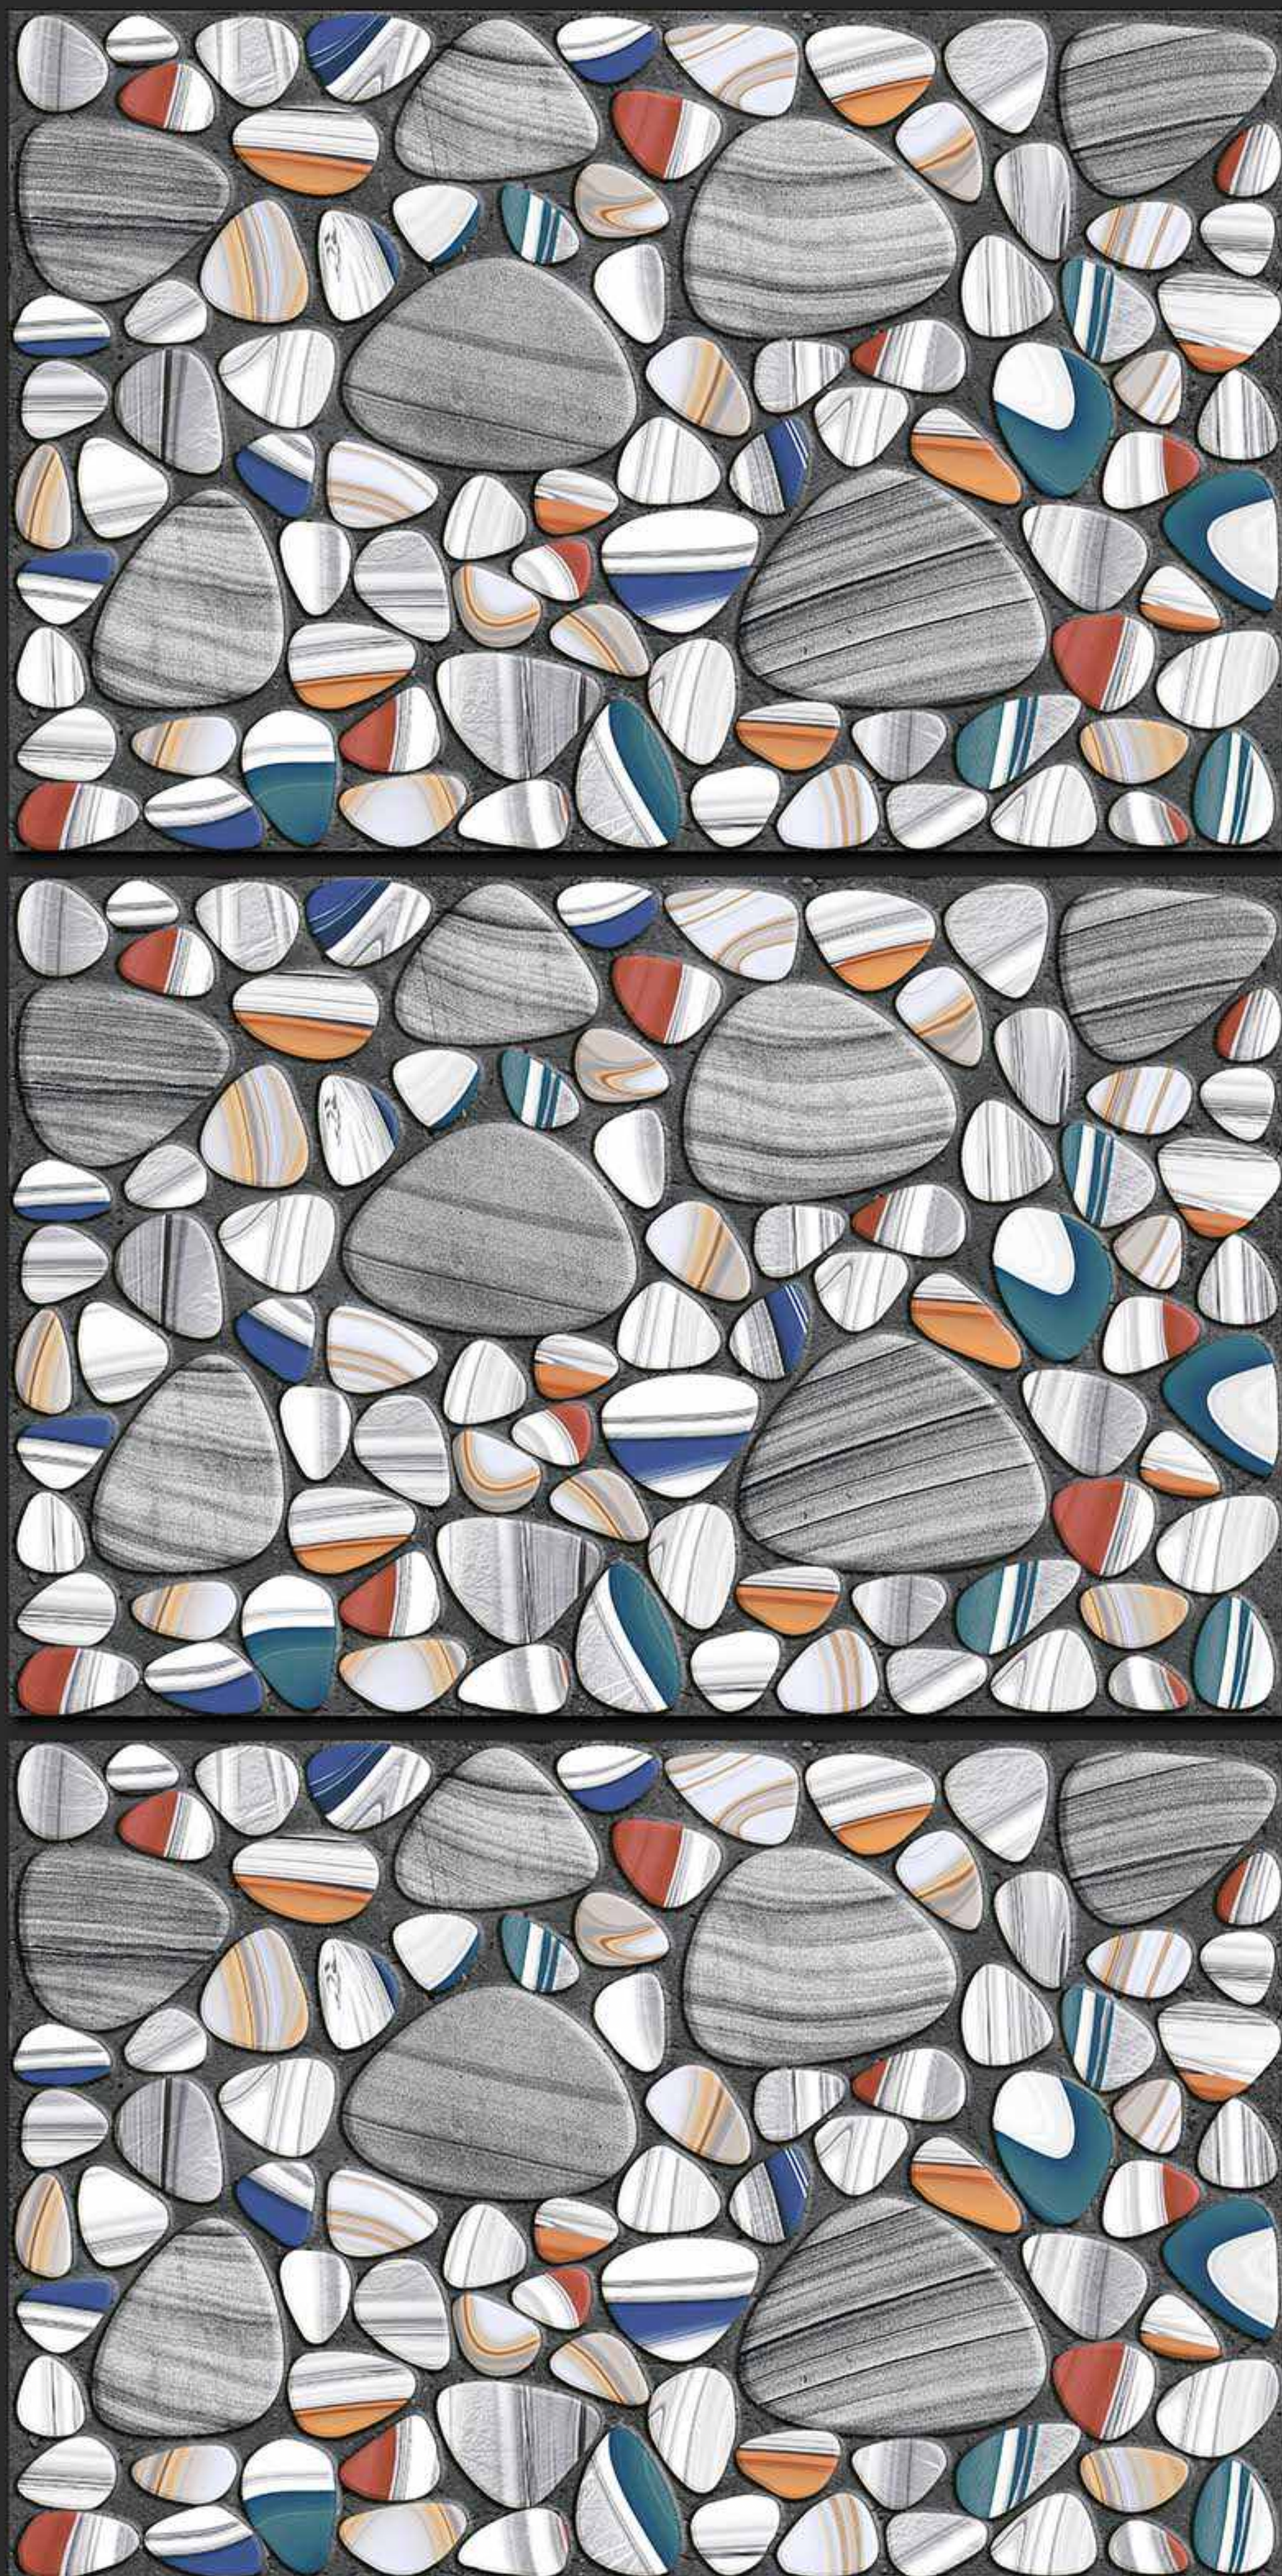

DIGITAL
WALL TILES

300x450MM MATT

VERONICA
CERAMIC

10025 [PUNCH]