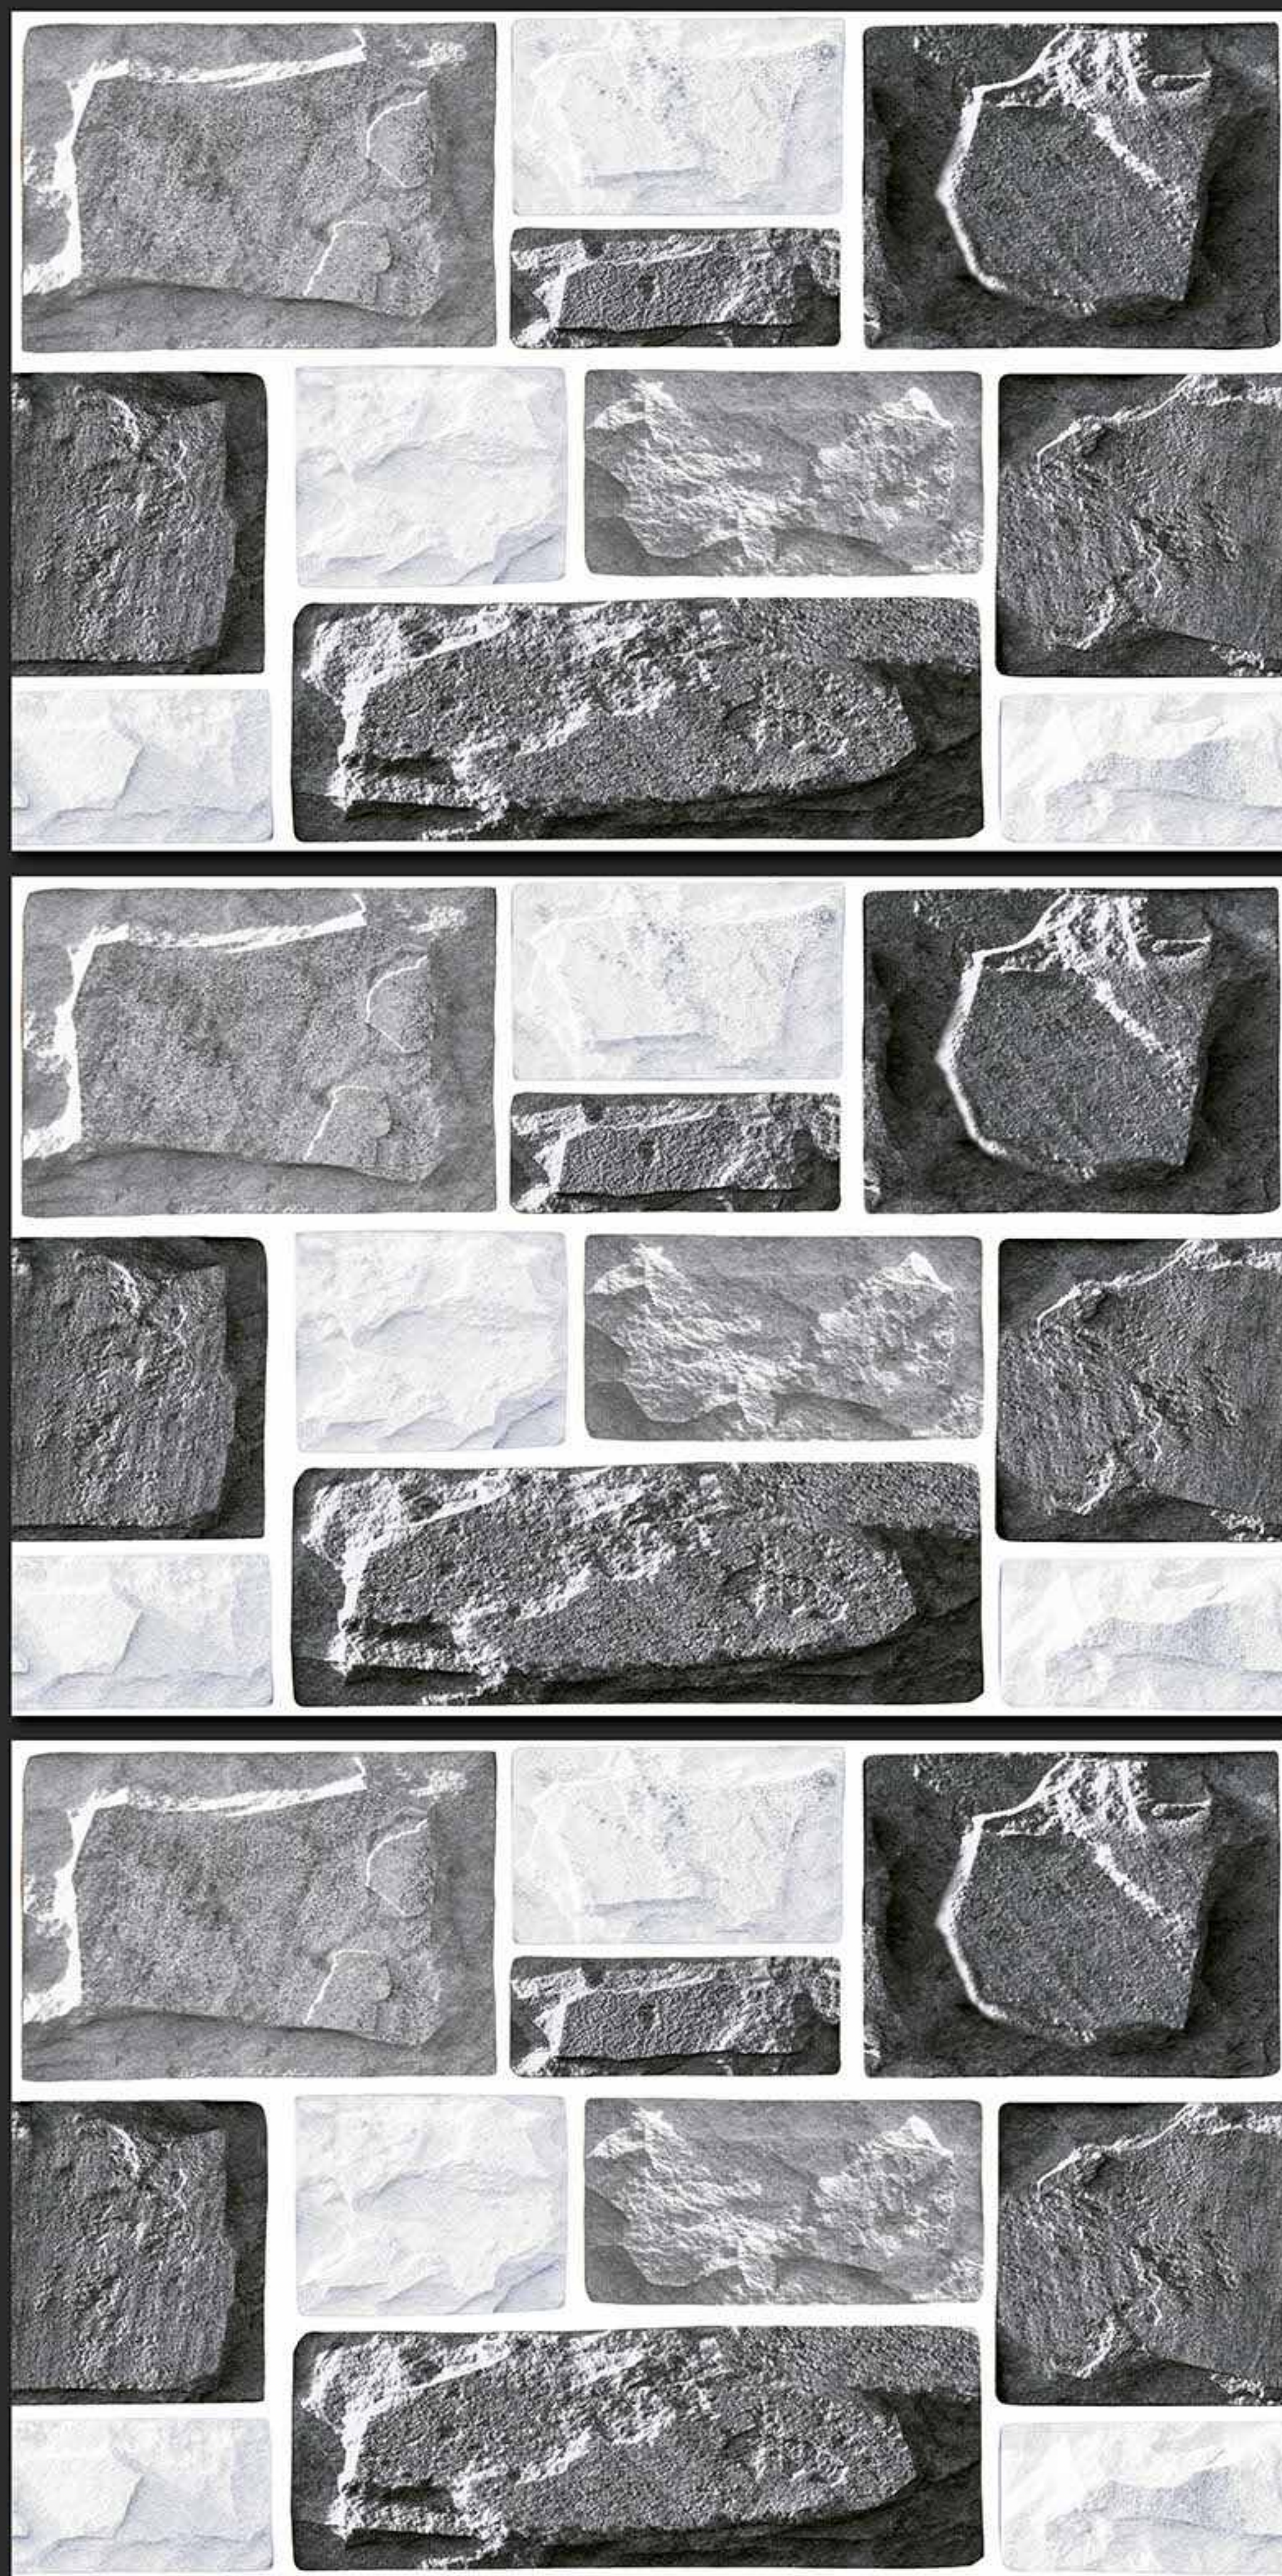

DIGITAL
WALL TILES

300x450MM MATT

VERONICA
CERAMIC

10046 [PUNCH]