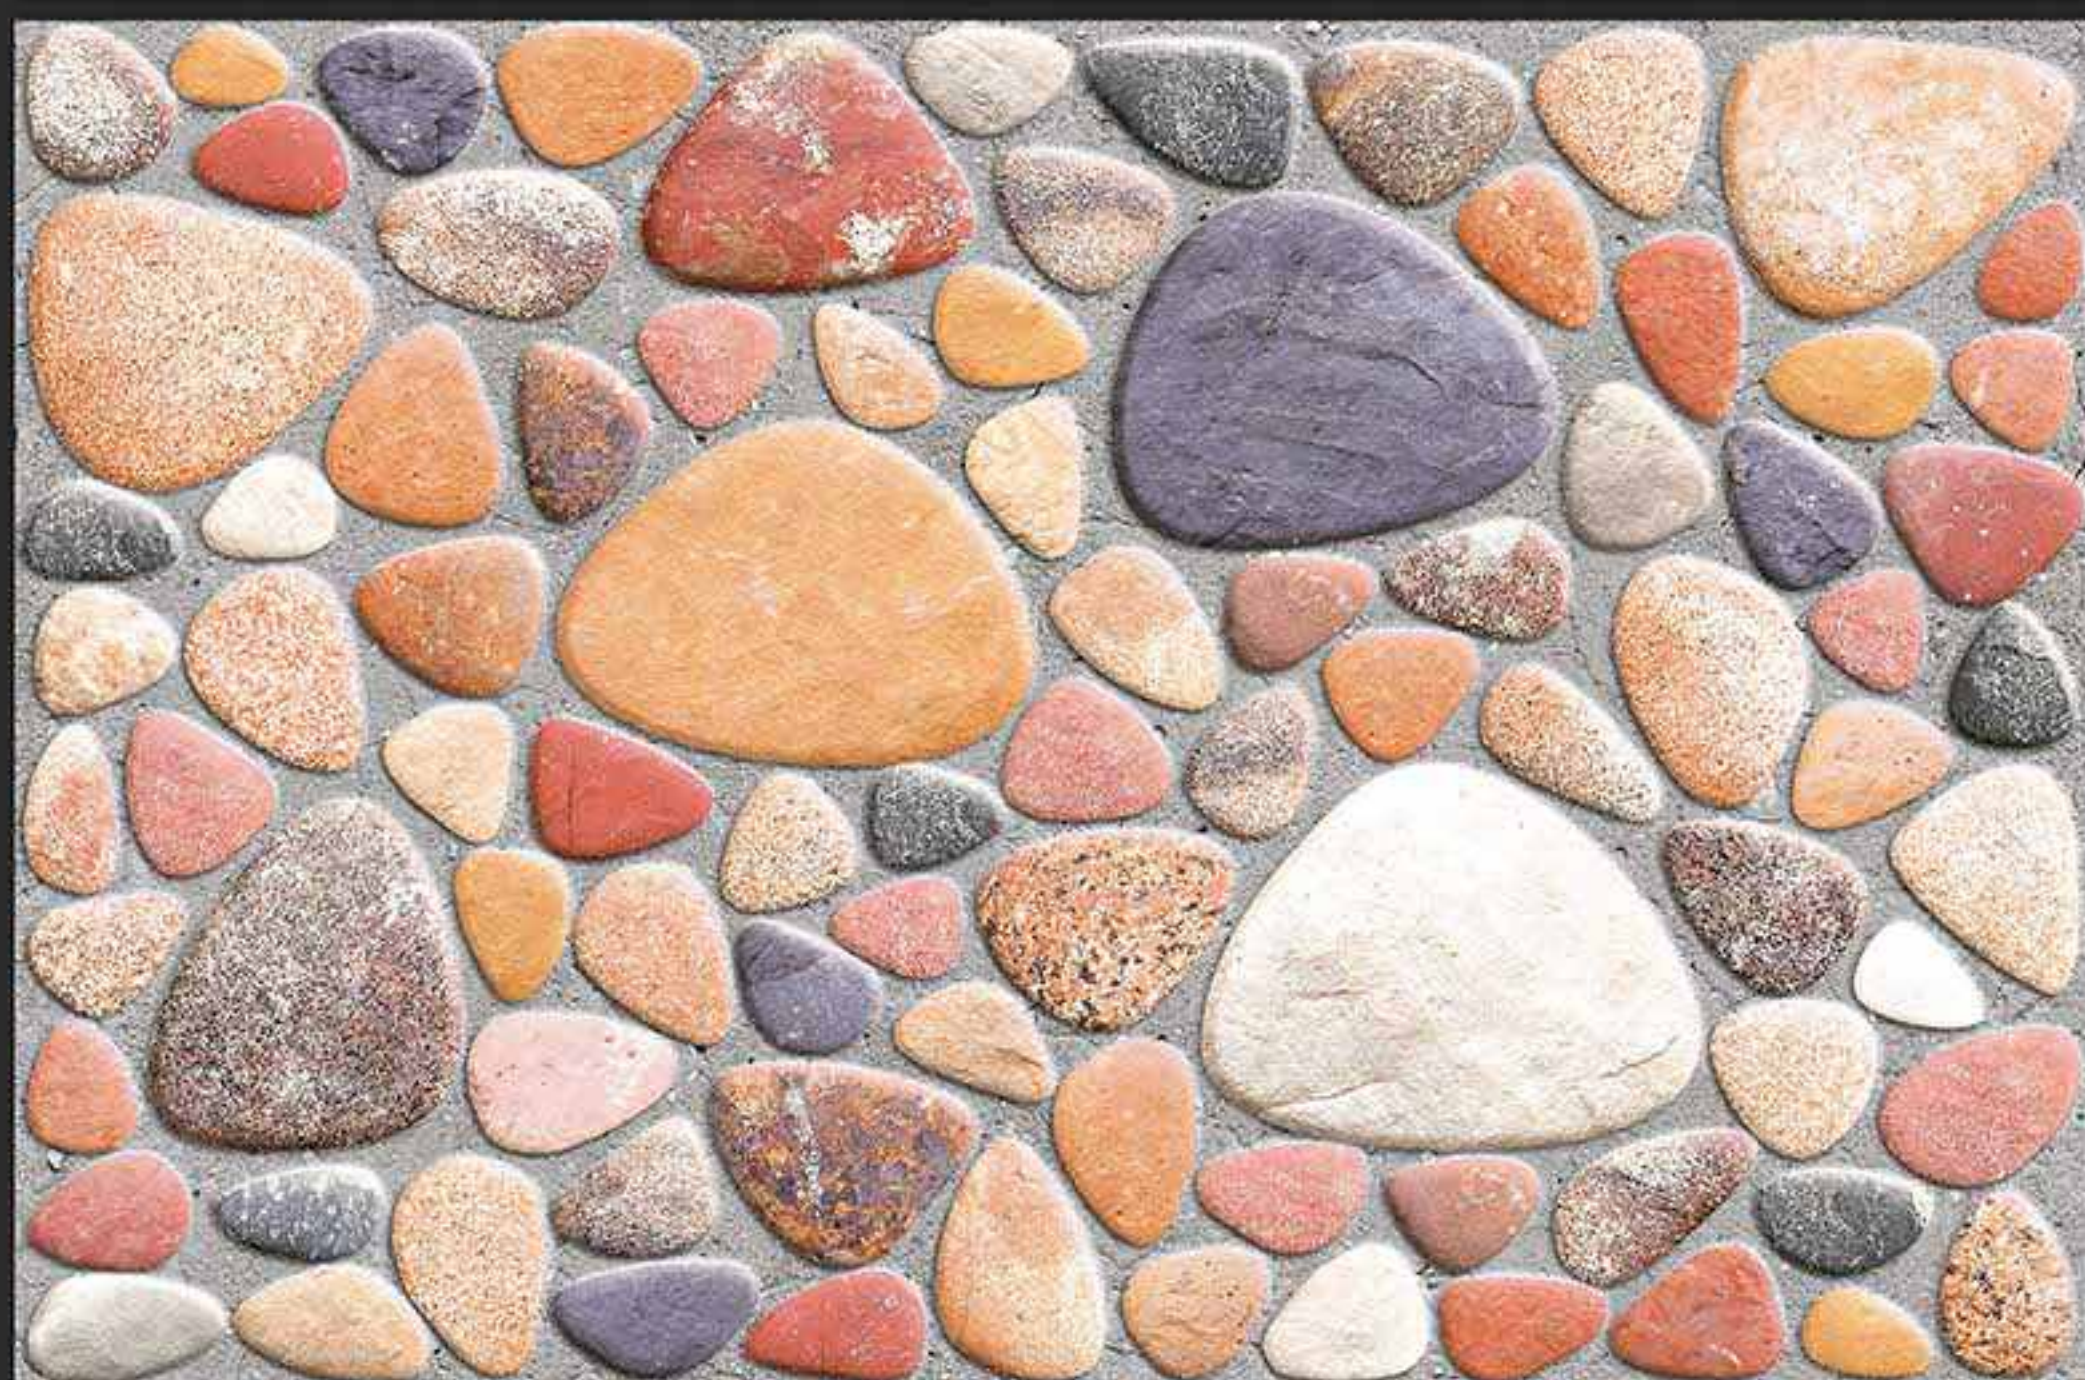

300x450MM MATT

VERONICA
CERAMIC

10023 [PUNCH]

DIGITAL
WALL TILES

300x450MM MATT

VERONICA
CERAMIC

10024 [PUNCH]

DIGITAL
WALL TILES