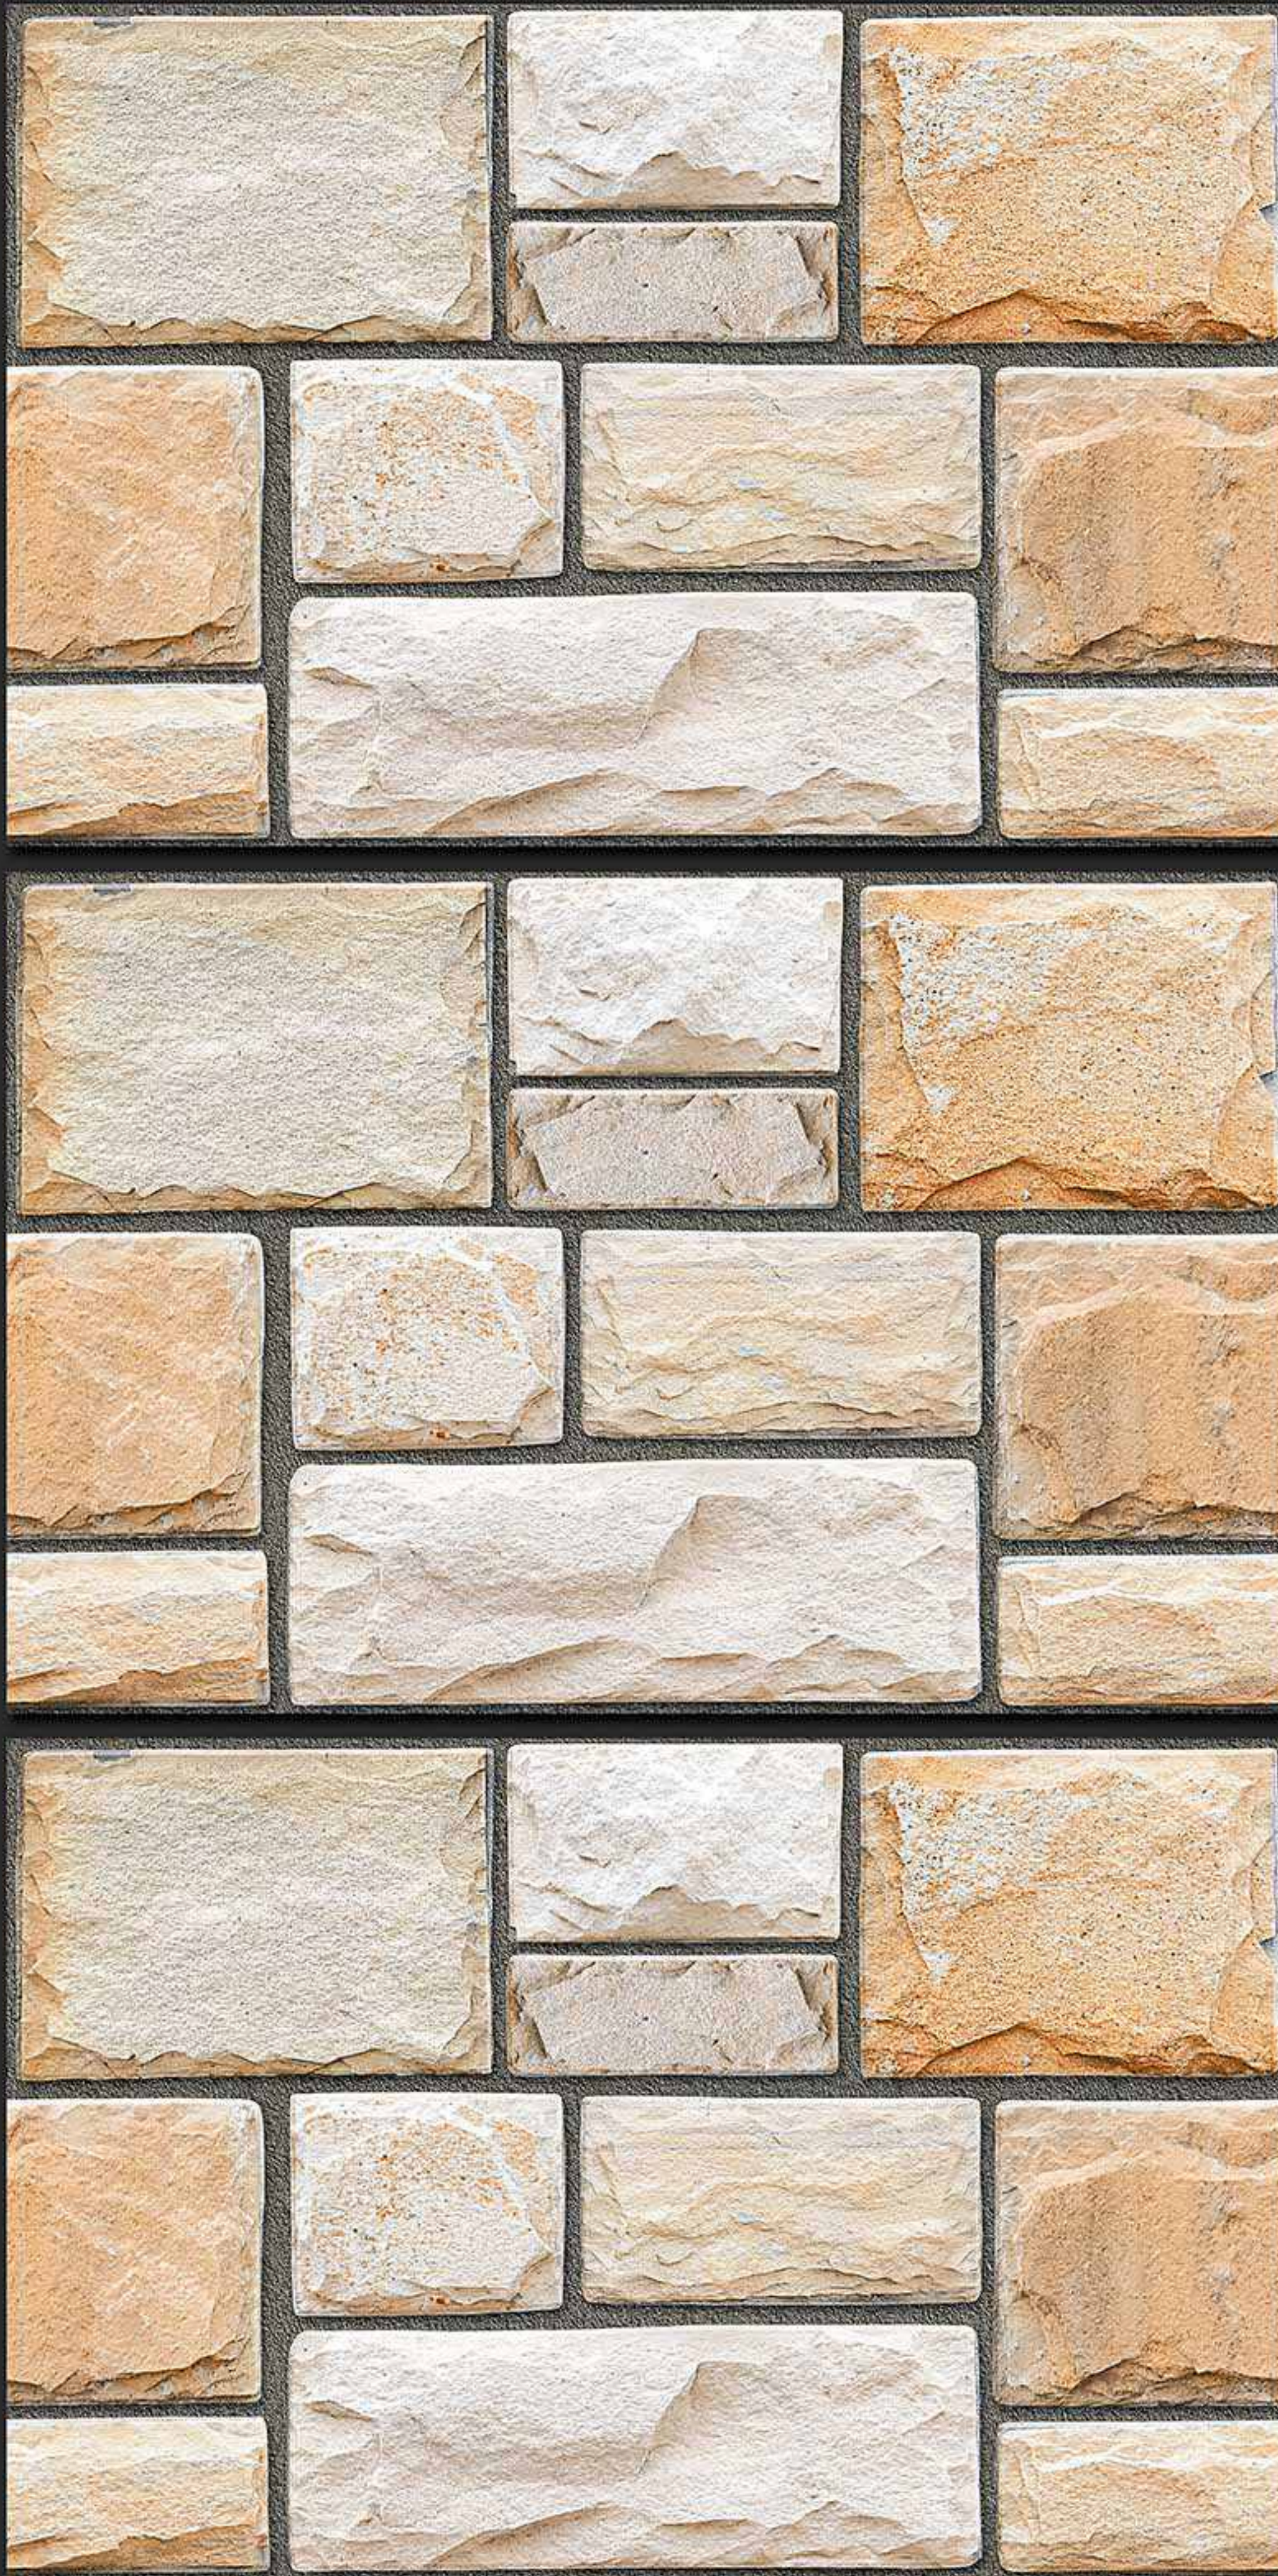

DIGITAL
WALL TILES

300x450MM MATT

VERONICA
CERAMIC

10020 [PUNCH]