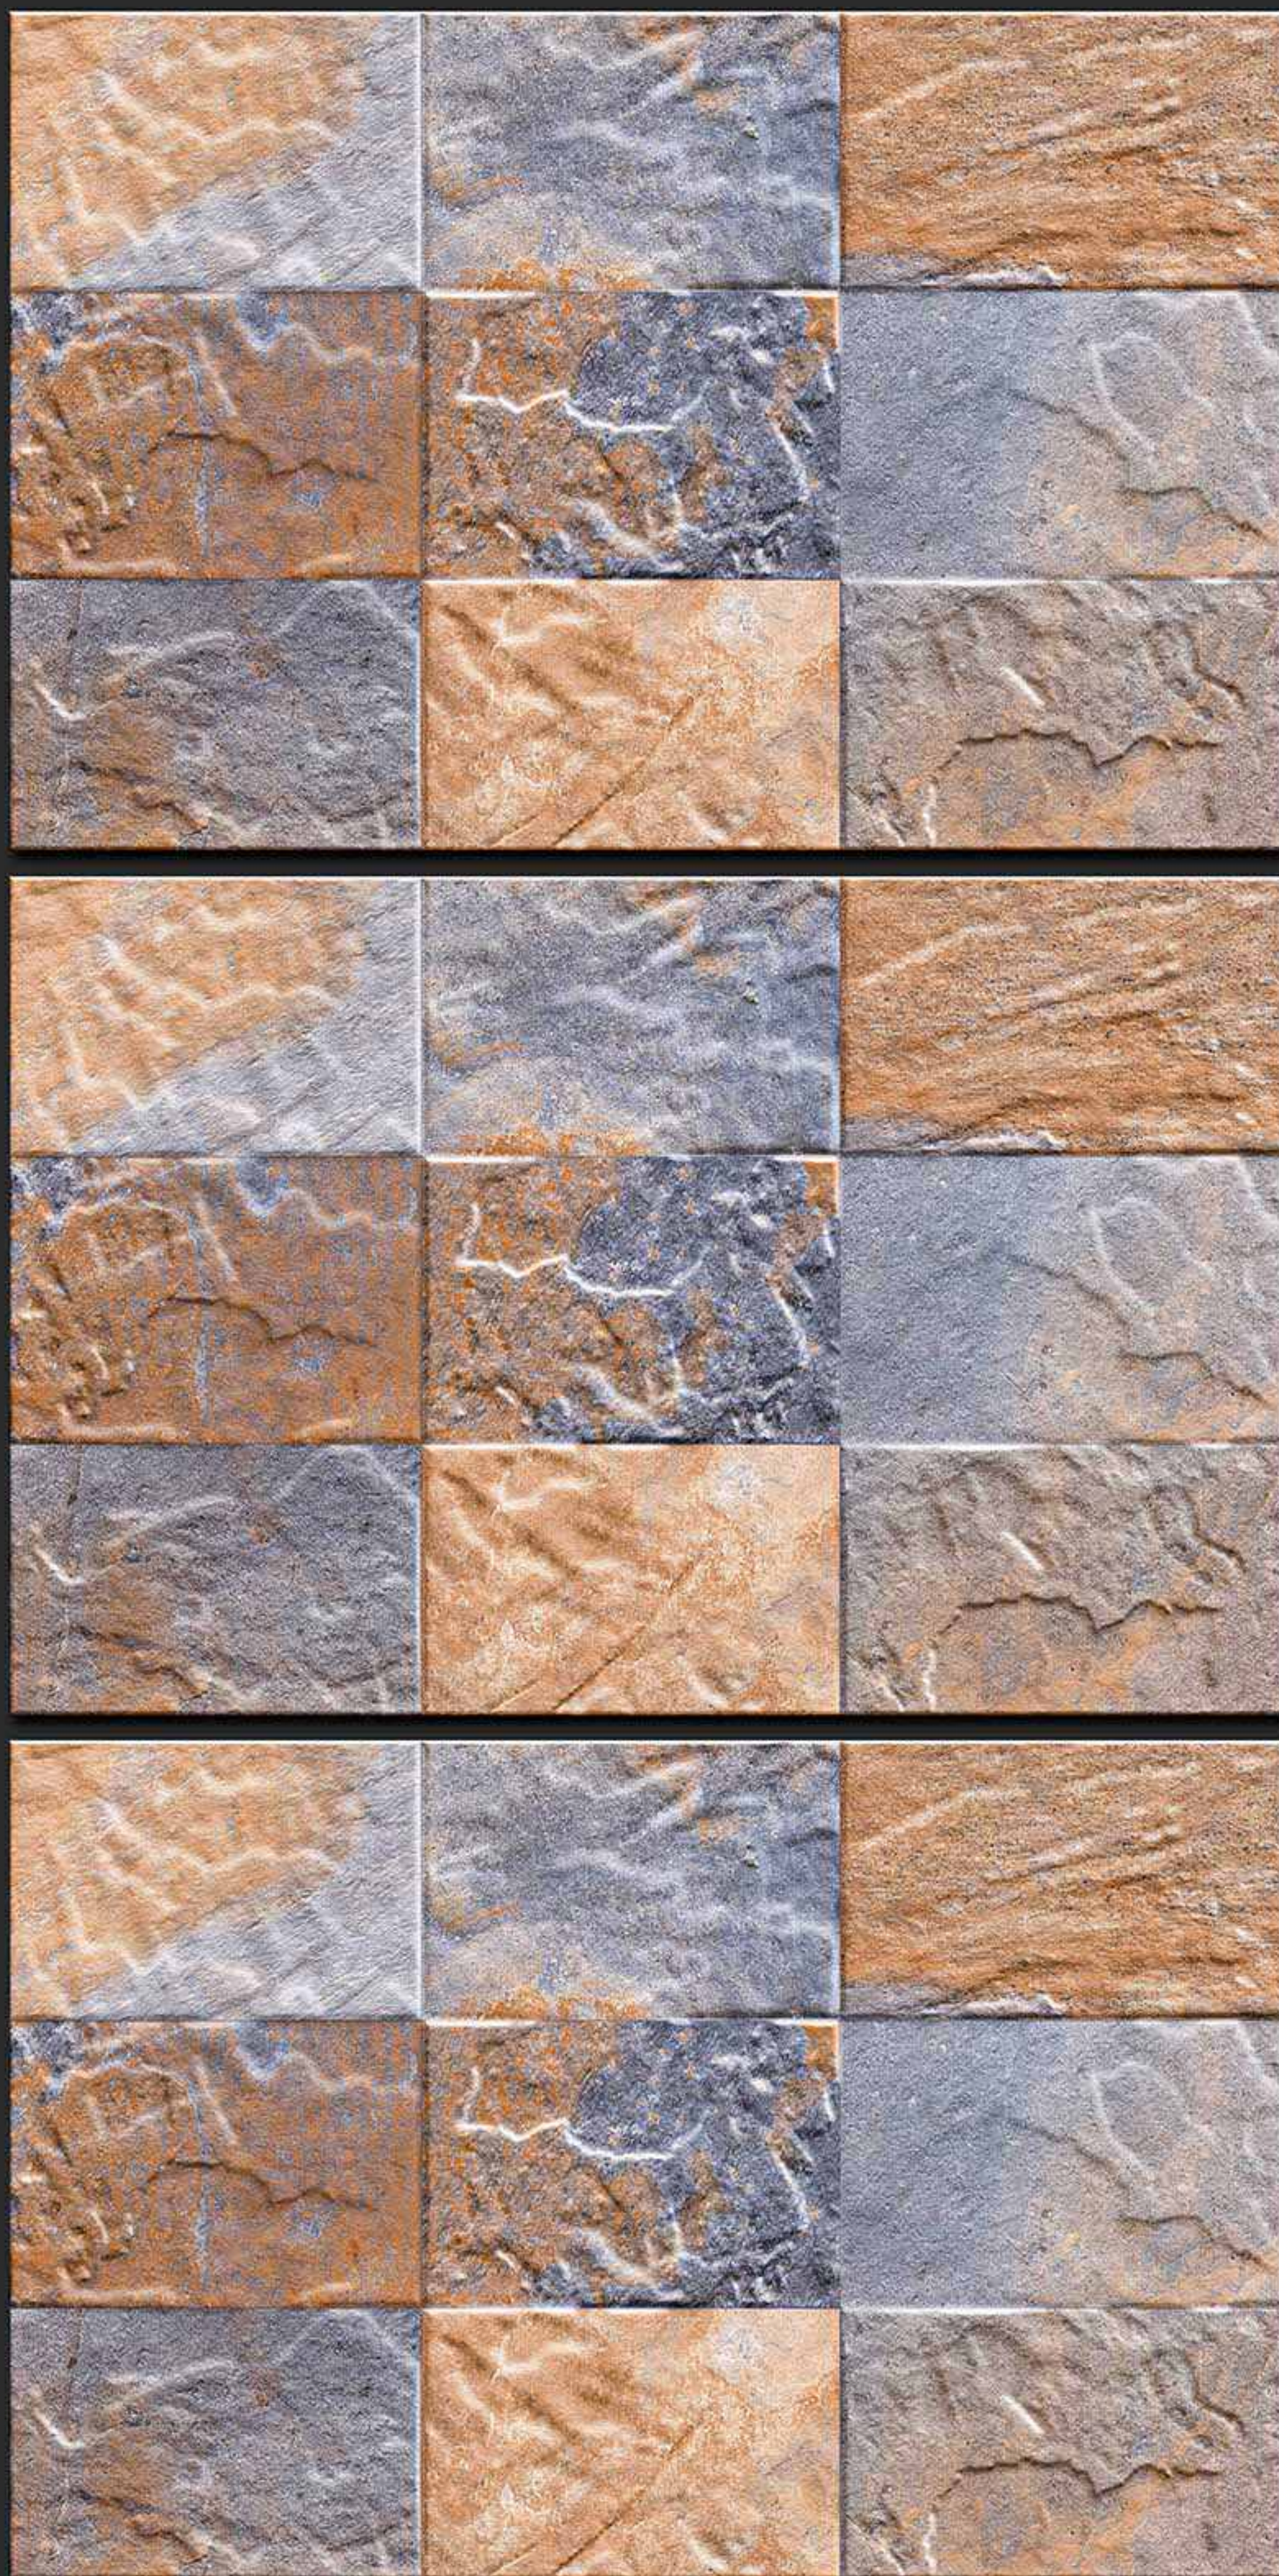

DIGITAL
WALL TILES

300x450MM MATT

VERONICA
CERAMIC

10039-B [PUNCH]