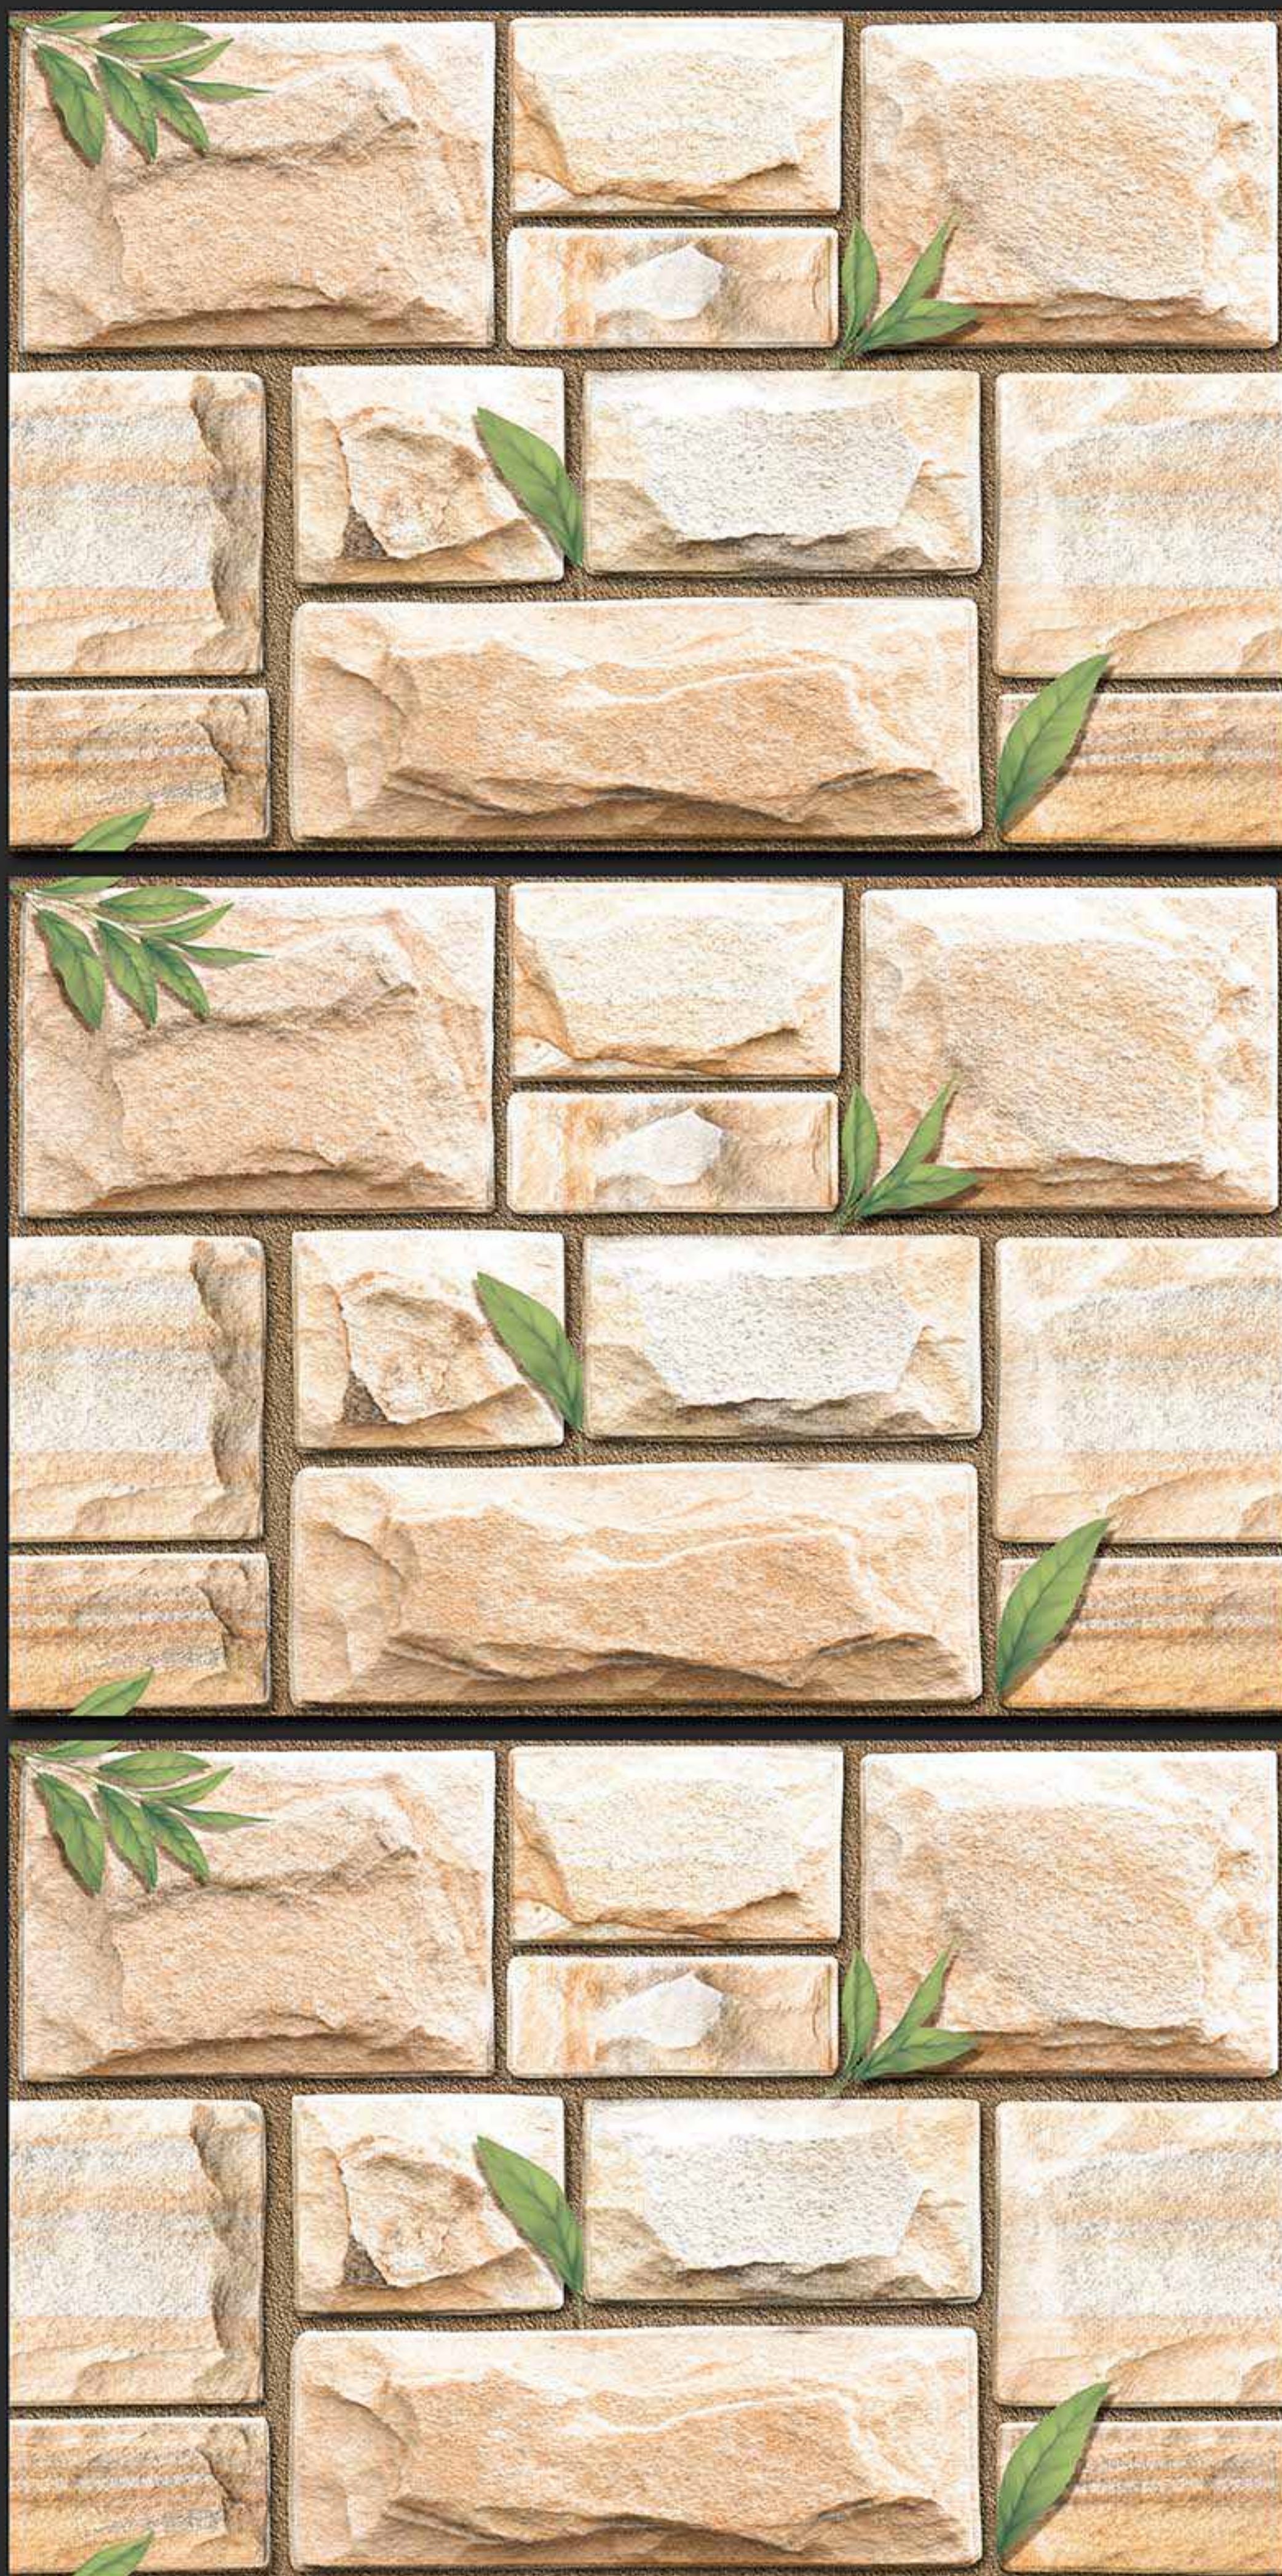

300x450MM MATT

VERONICA
CERAMIC

10018 [PUNCH]

DIGITAL
WALL TILES

300x450MM MATT

VERONICA
CERAMIC

10019 [PUNCH]

DIGITAL
WALL TILES