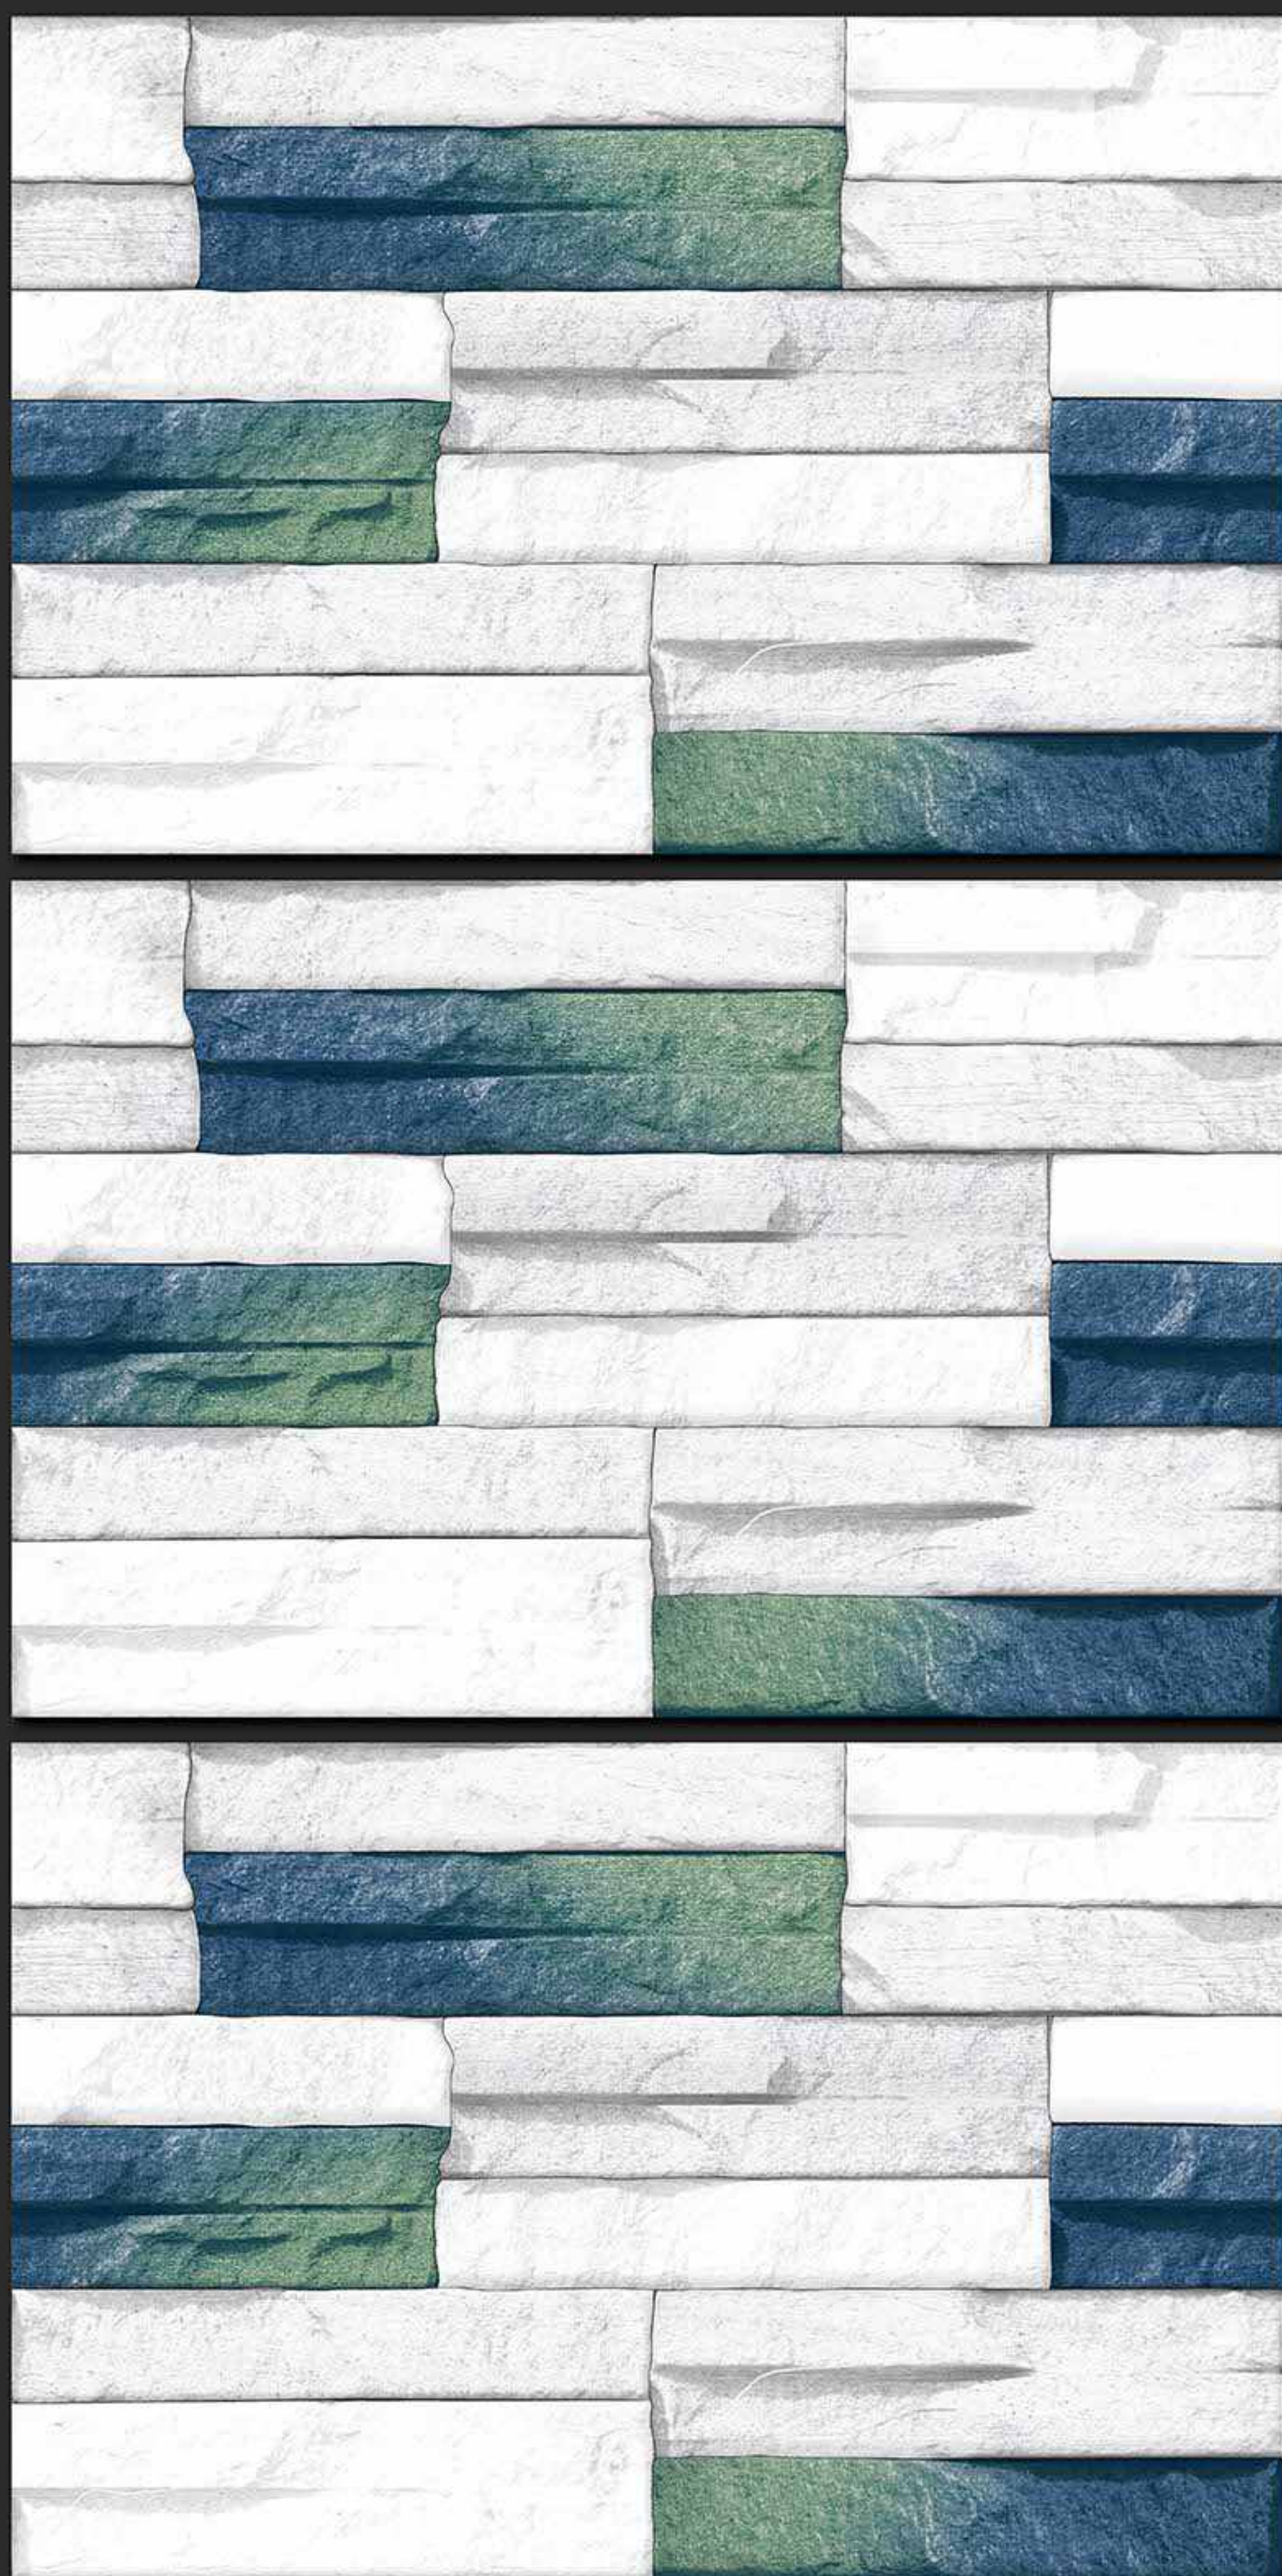

VERONICA
CERAMIC

10046 [PUNCH]

DIGITAL
WALL TILES

300x450MM MATT

VERONICA
CERAMIC

10047 [PUNCH]

DIGITAL
WALL TILES

300x450MM MATT