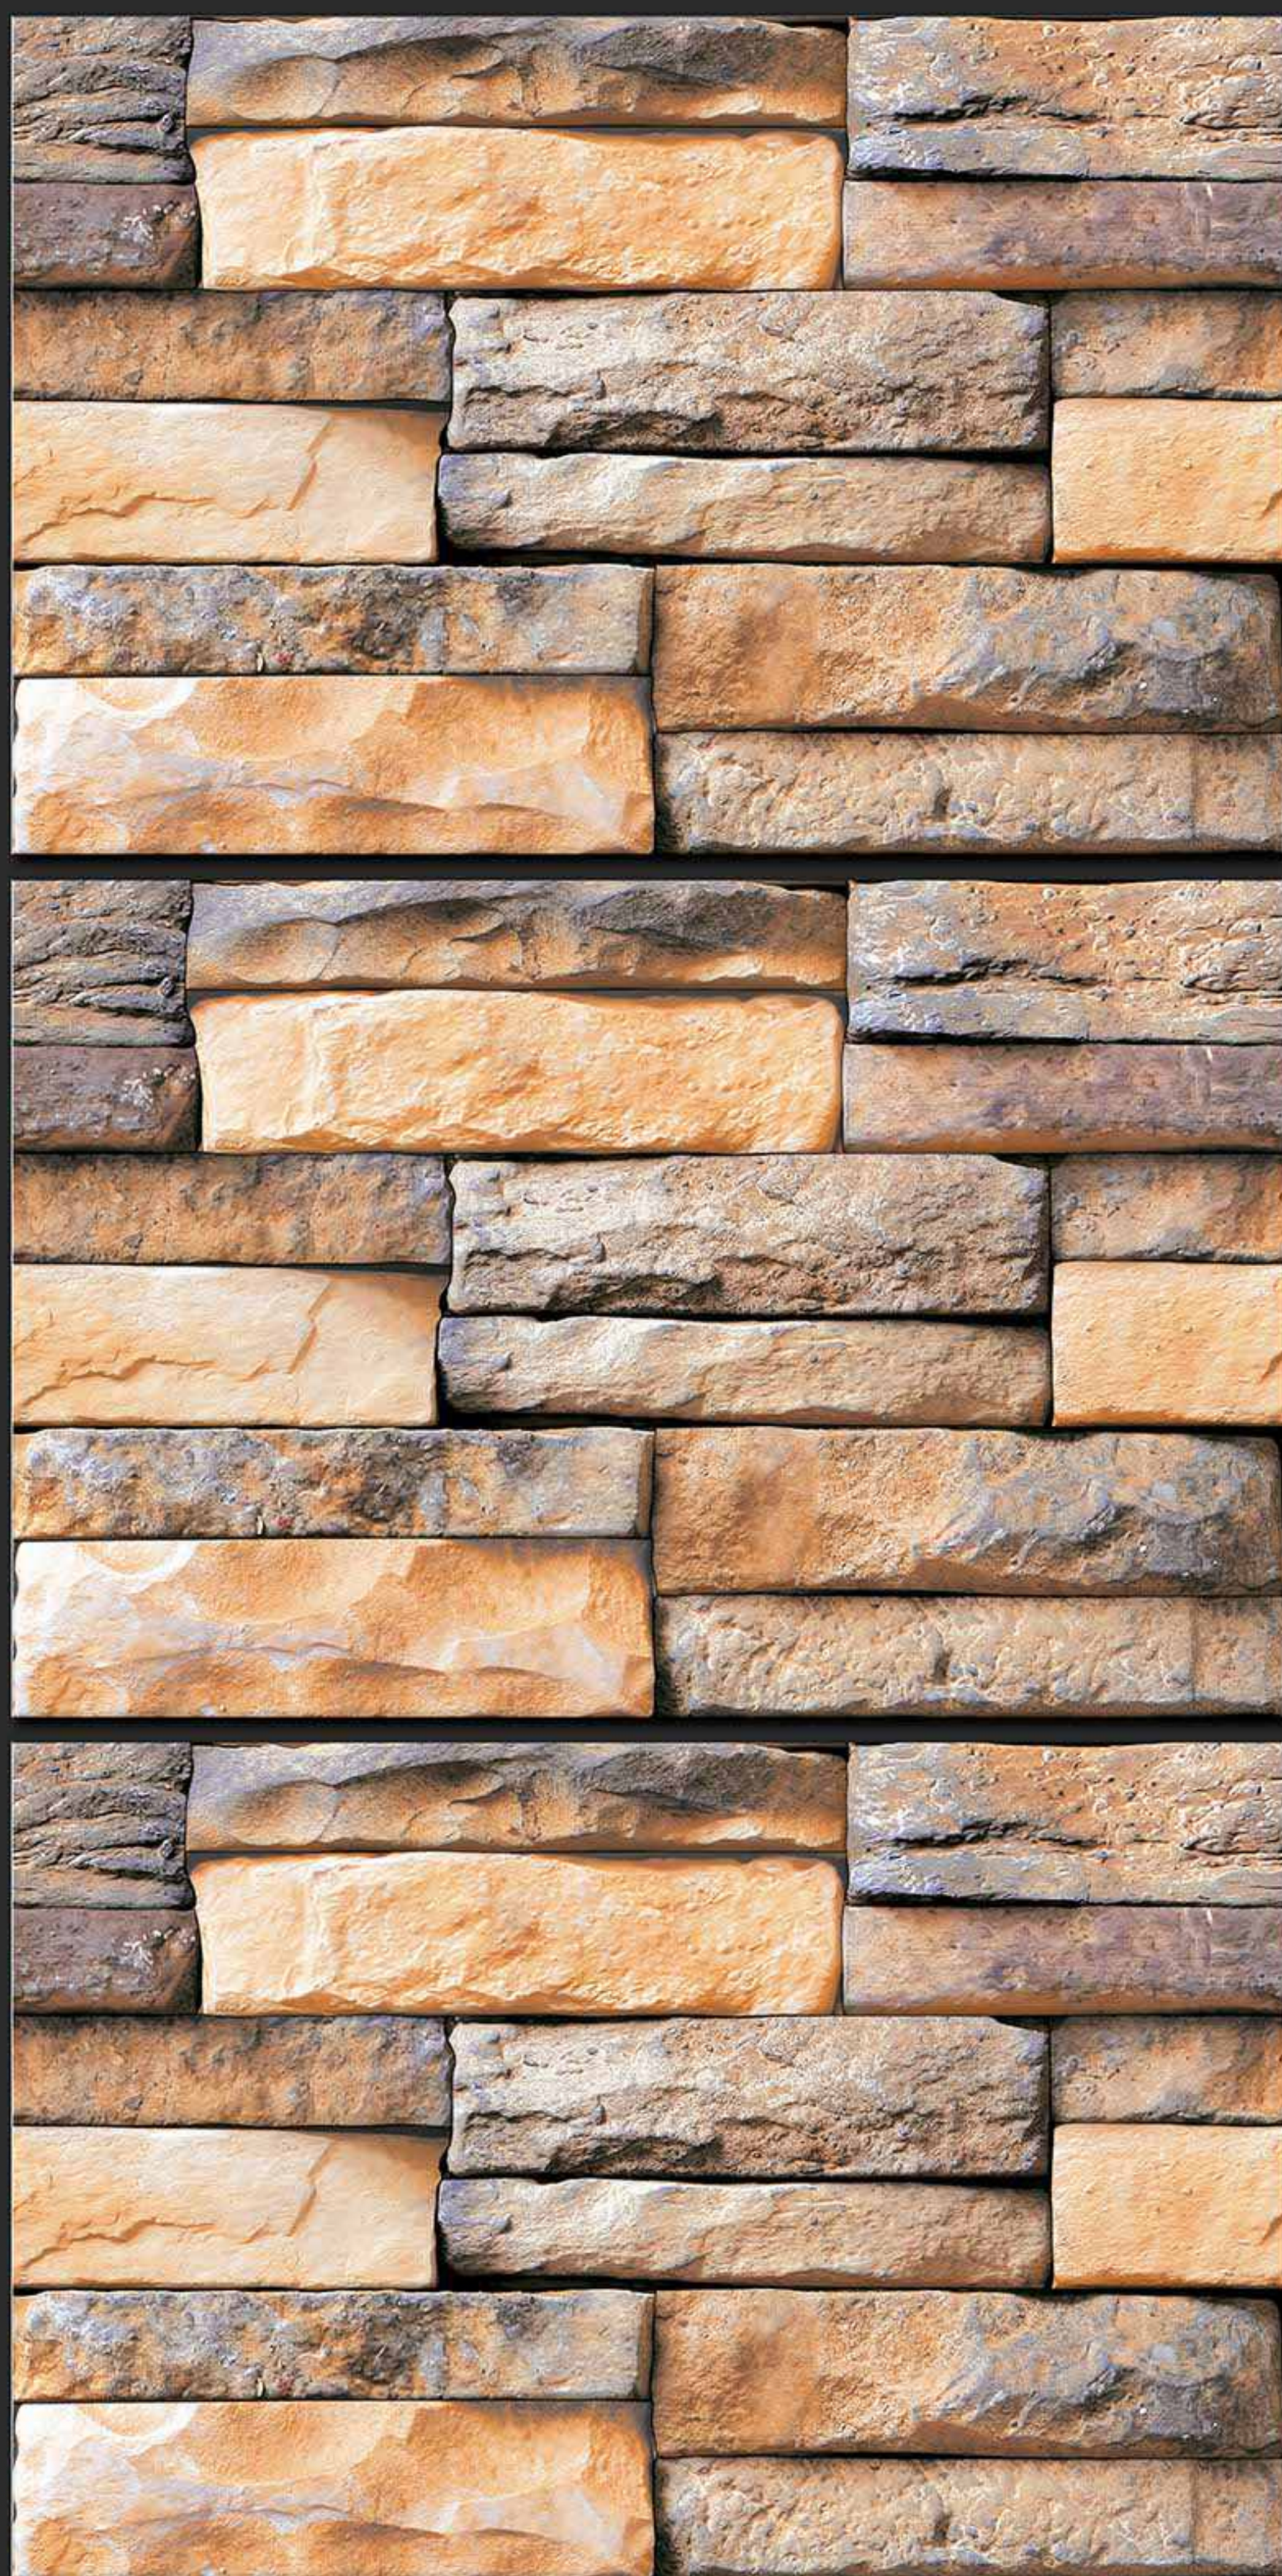

VERONICA
CERAMIC

10048 [PLAIN]

DIGITAL
WALL TILES

300x450MM MATT

VERONICA
CERAMIC

10049 [PUNCH]

VERONICA
CERAMIC

THANKS
FOR
VISIT