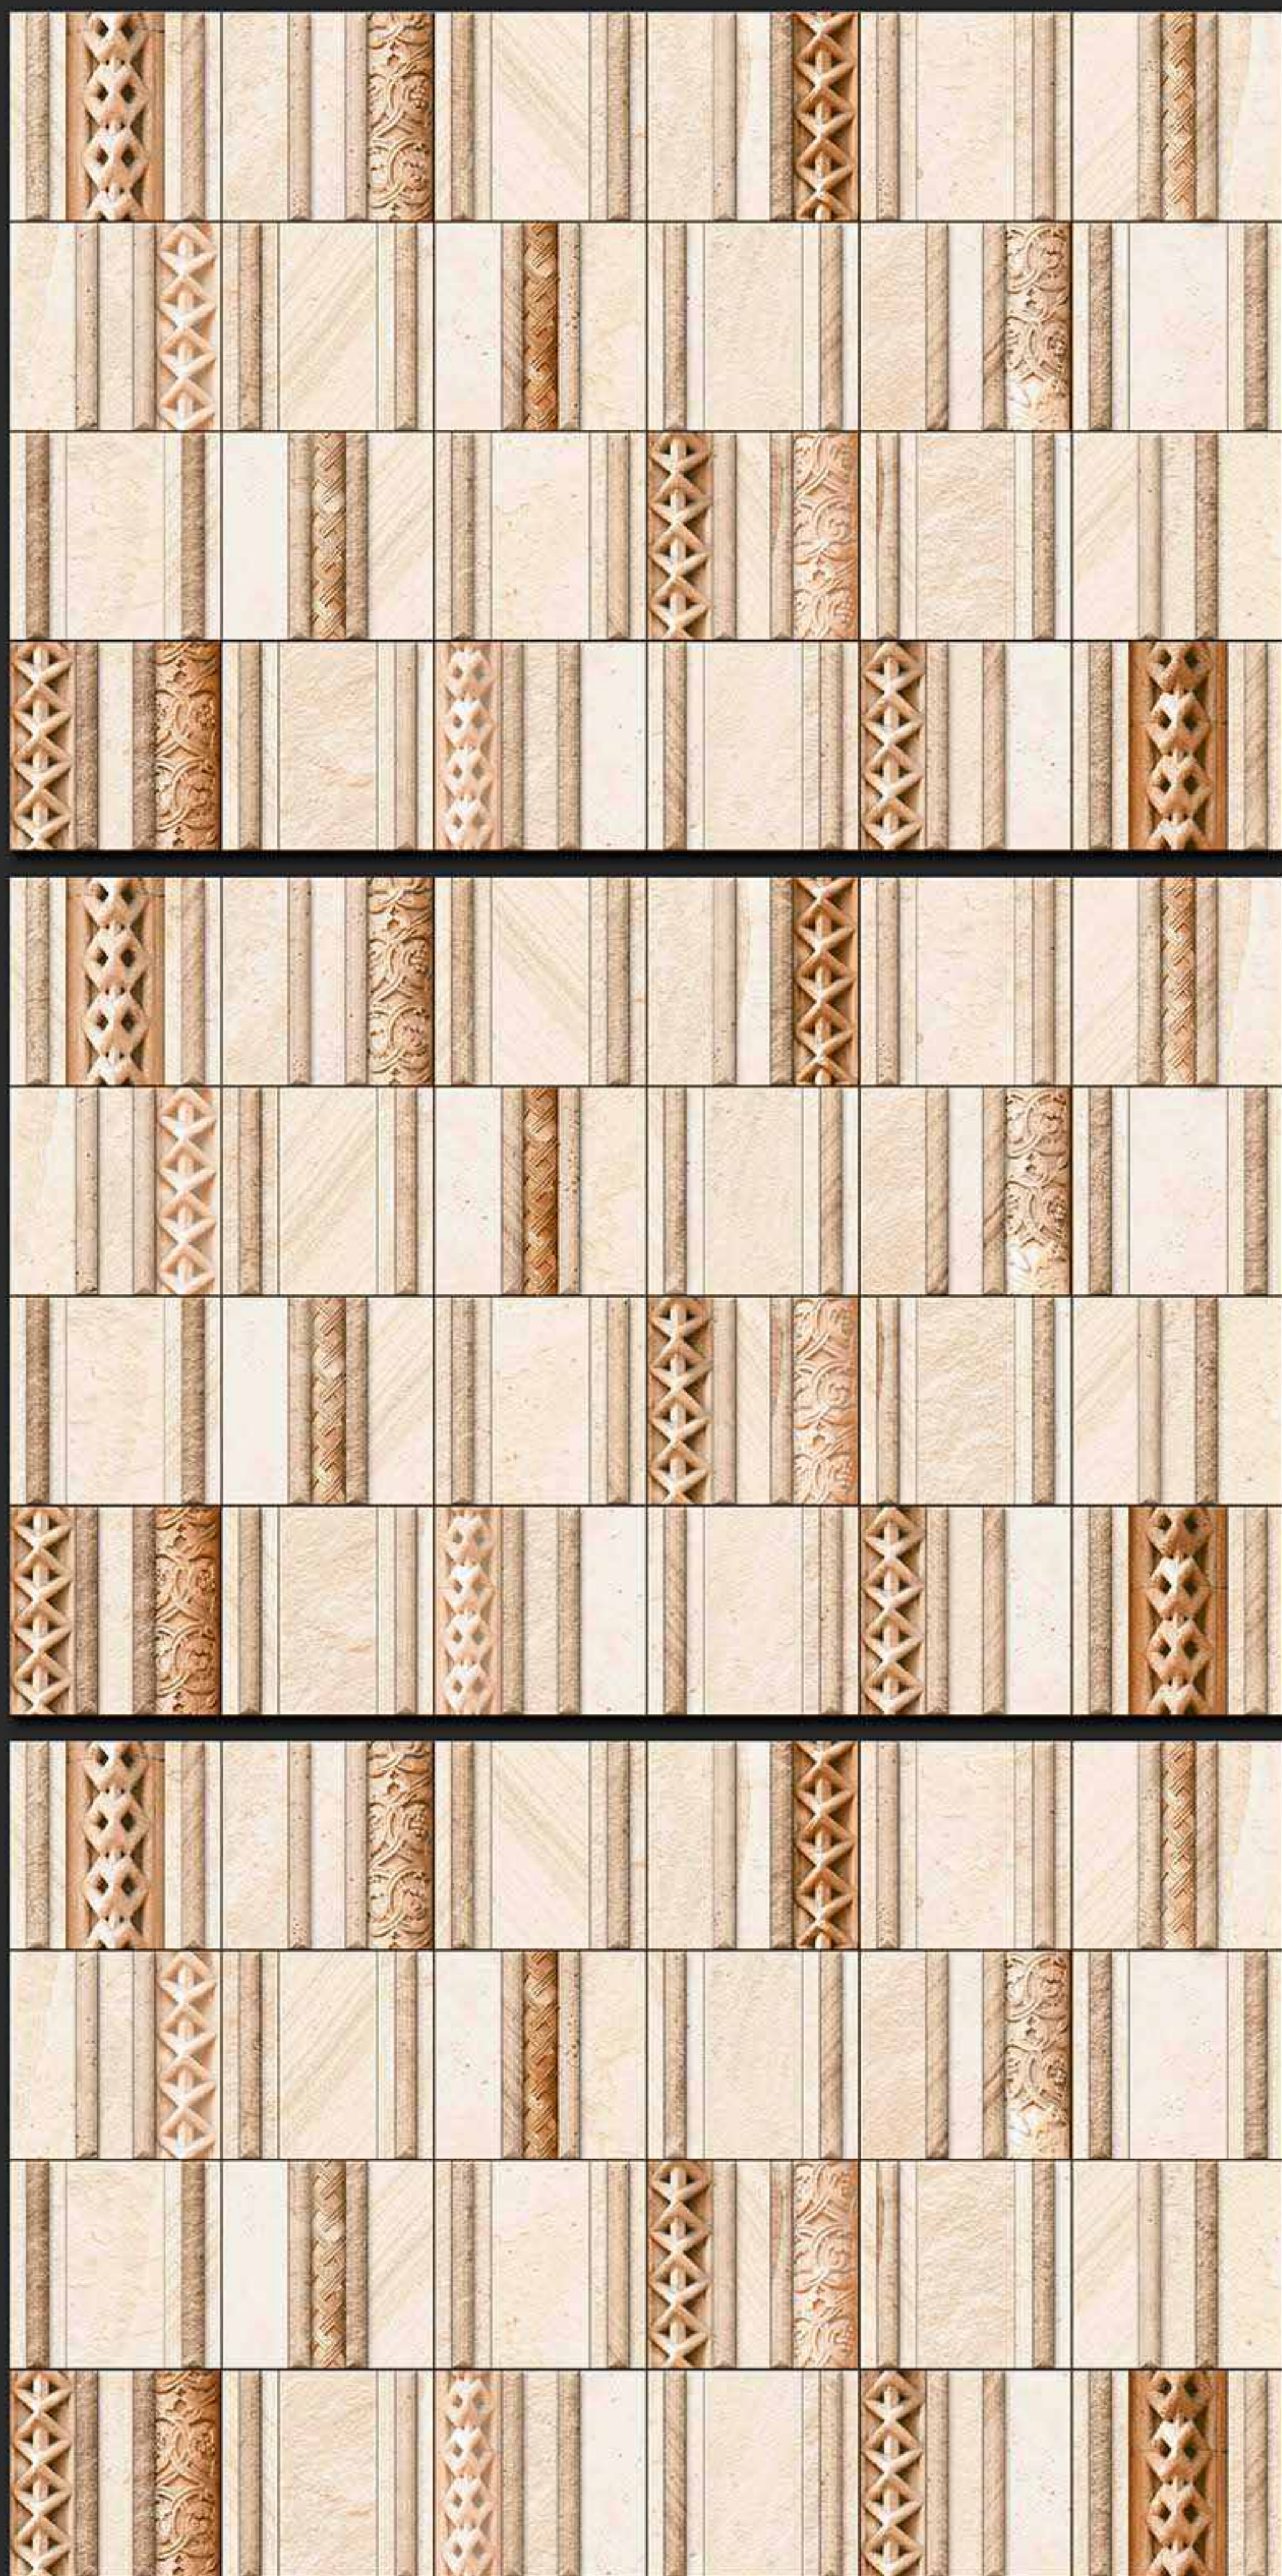

DIGITAL
WALL TILES

300x450MM MATT

VERONICA
CERAMIC

10036 [PUNCH]

RANDOM

DIGITAL
WALL TILES

300x450MM MATT

VERONICA
CERAMIC