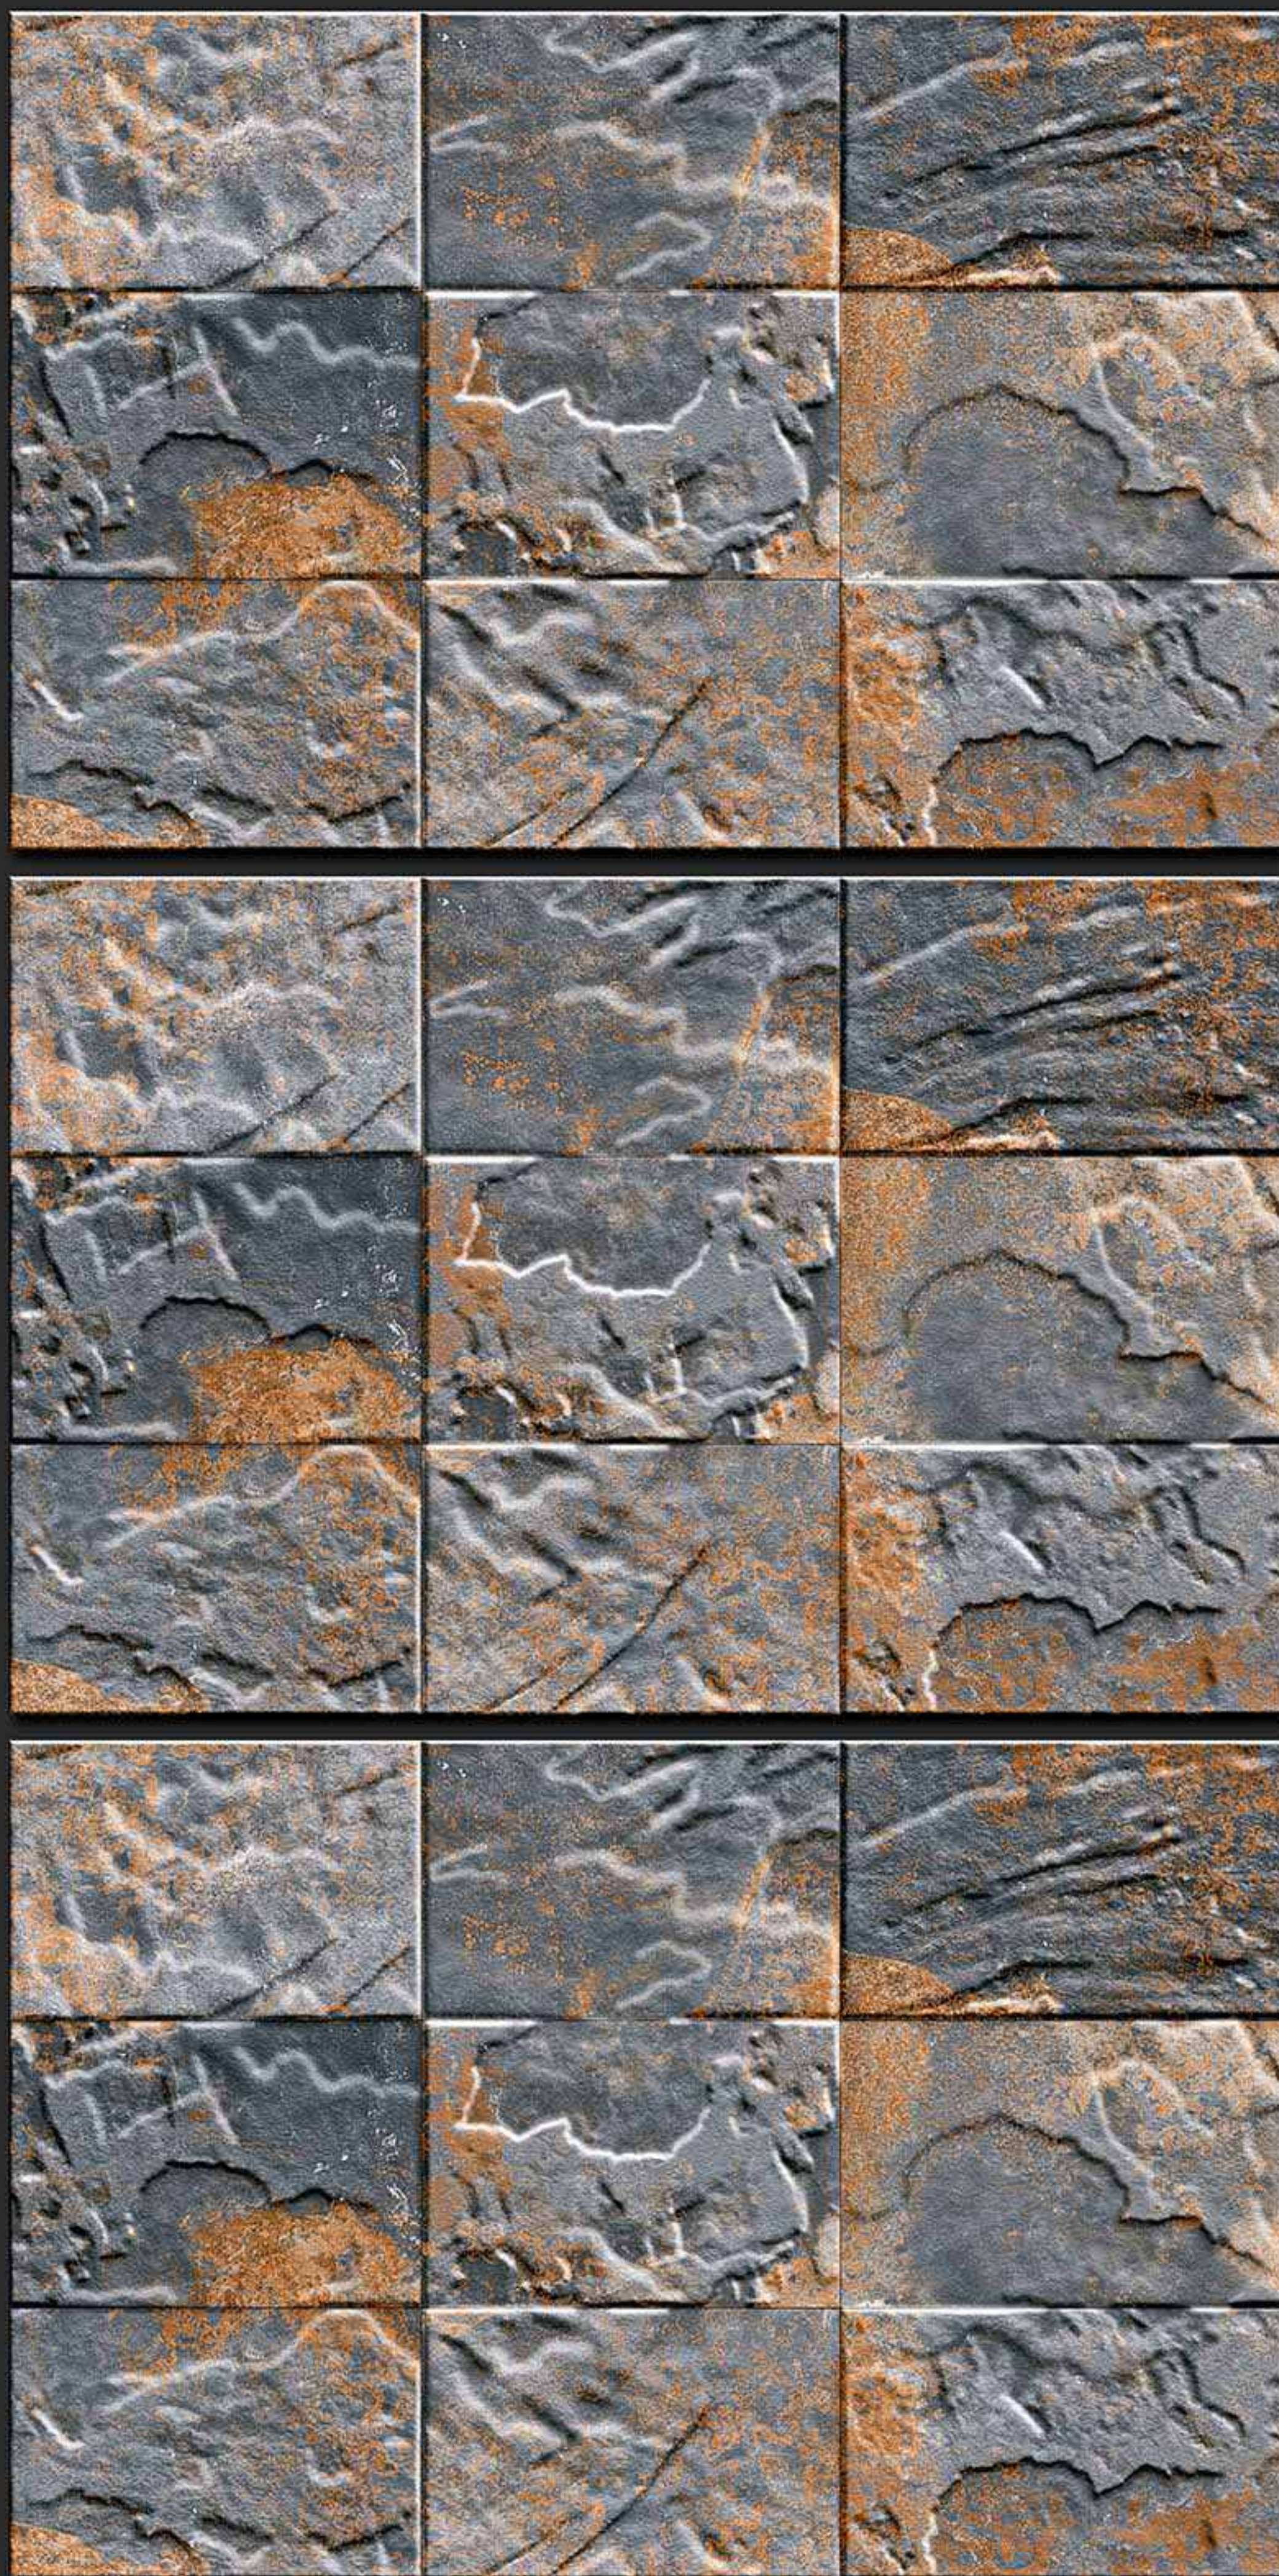

10040-A [PUNCH]

DIGITAL
WALL TILES

300x450MM MATT

VERONICA
CERAMIC

10040-B [PUNCH]

DIGITAL
WALL TILES

300x450MM MATT

VERONICA
CERAMIC