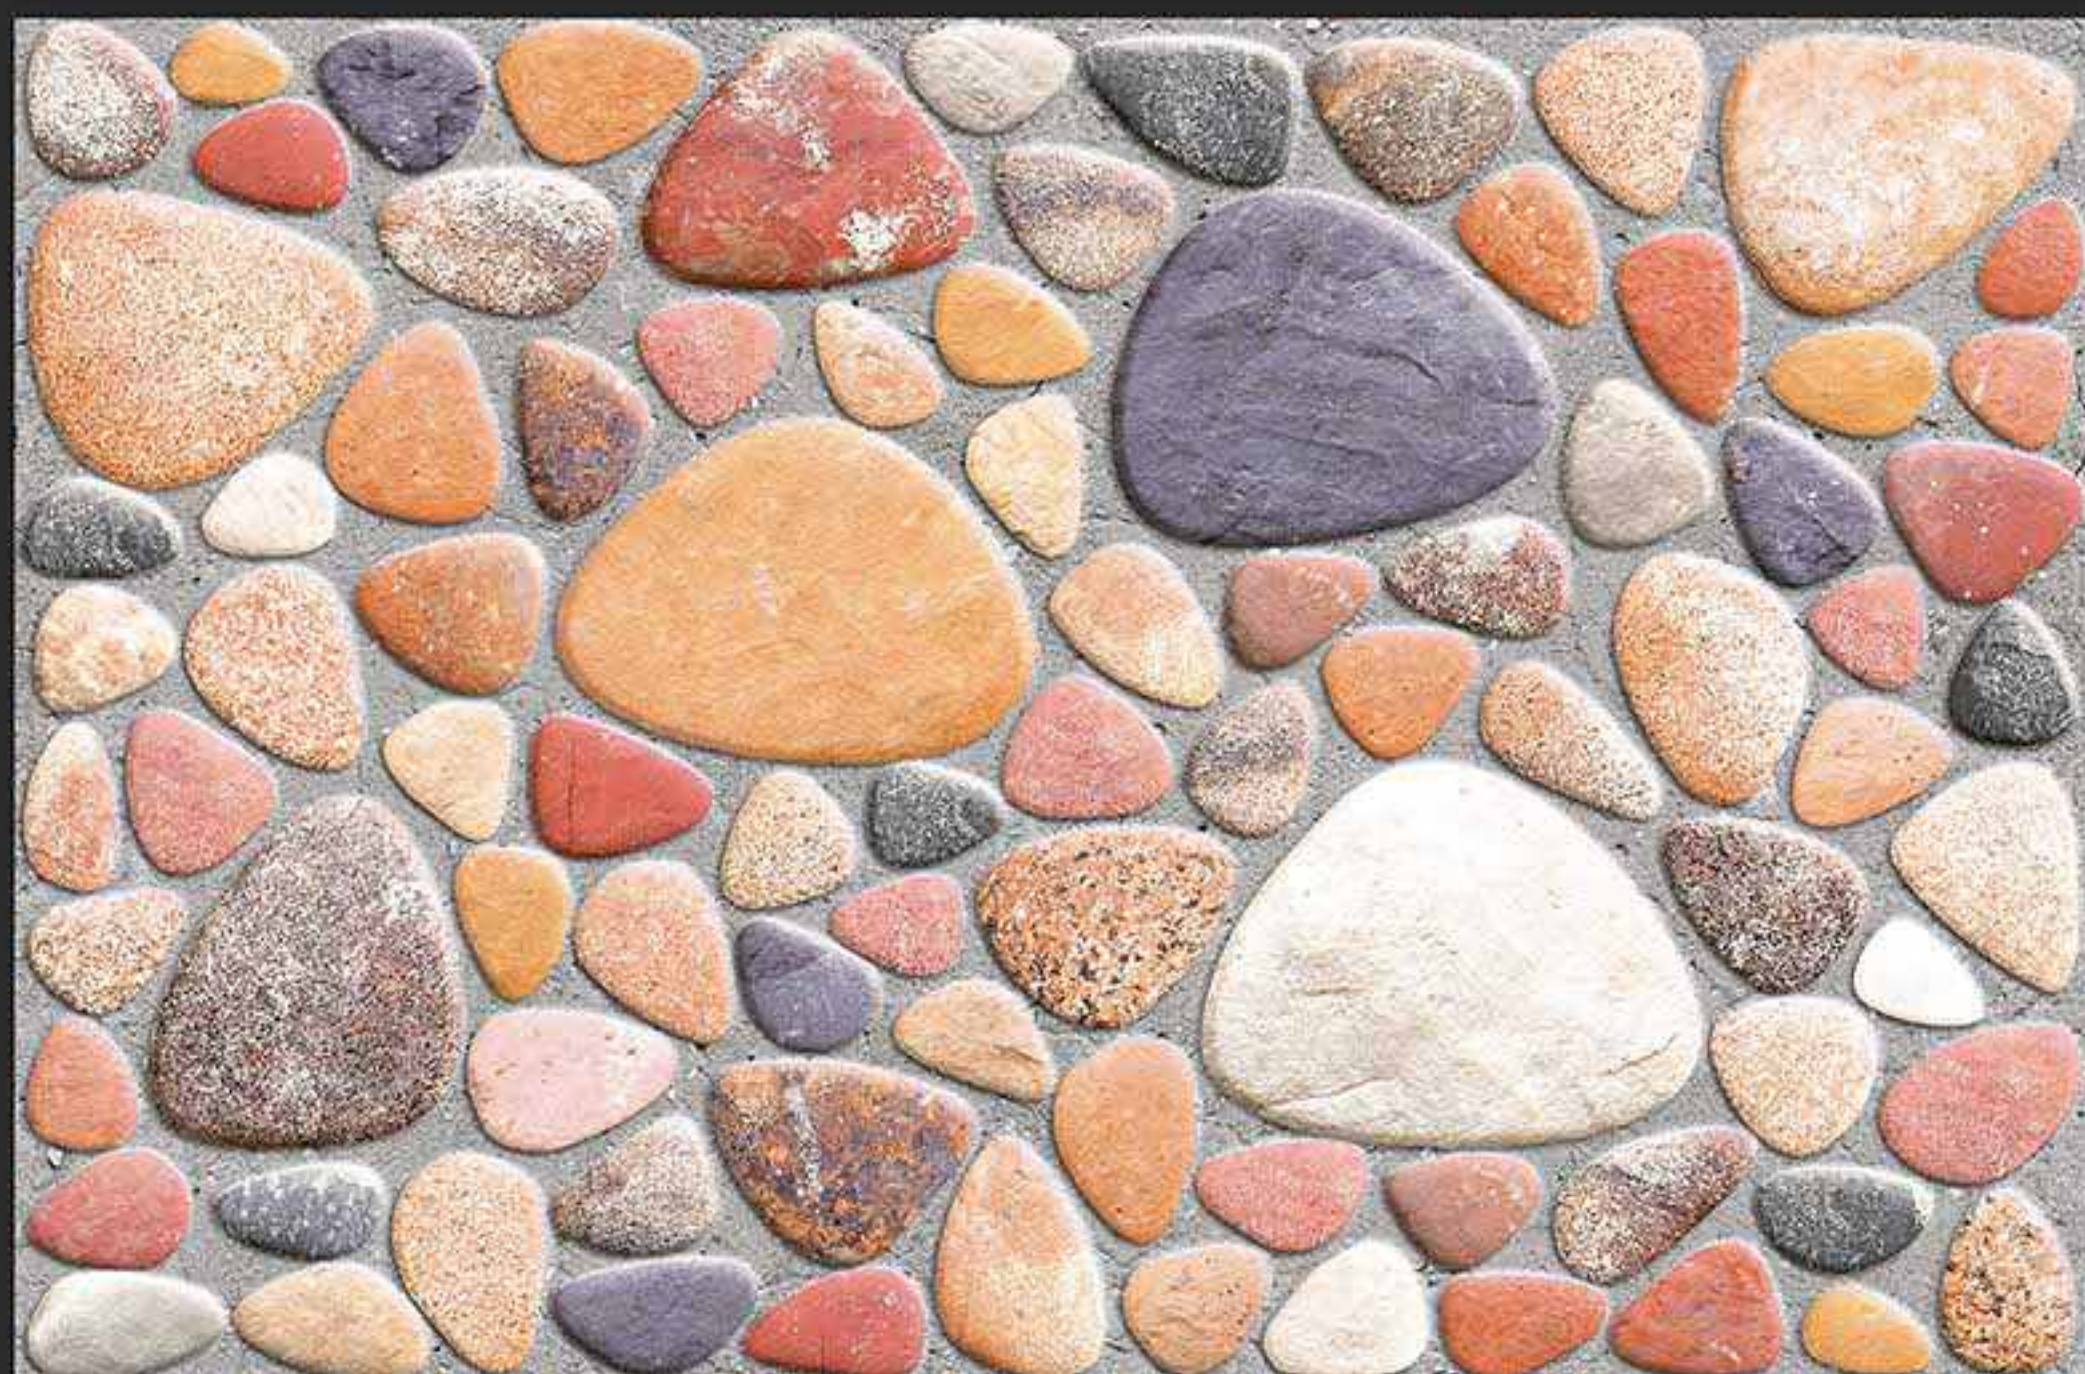

300x450MM MATT

VERONICA
CERAMIC

10023 [PUNCH]

DIGITAL
WALL TILES

300x450MM MATT

VERONICA
CERAMIC

10024 [PUNCH]

DIGITAL
WALL TILES