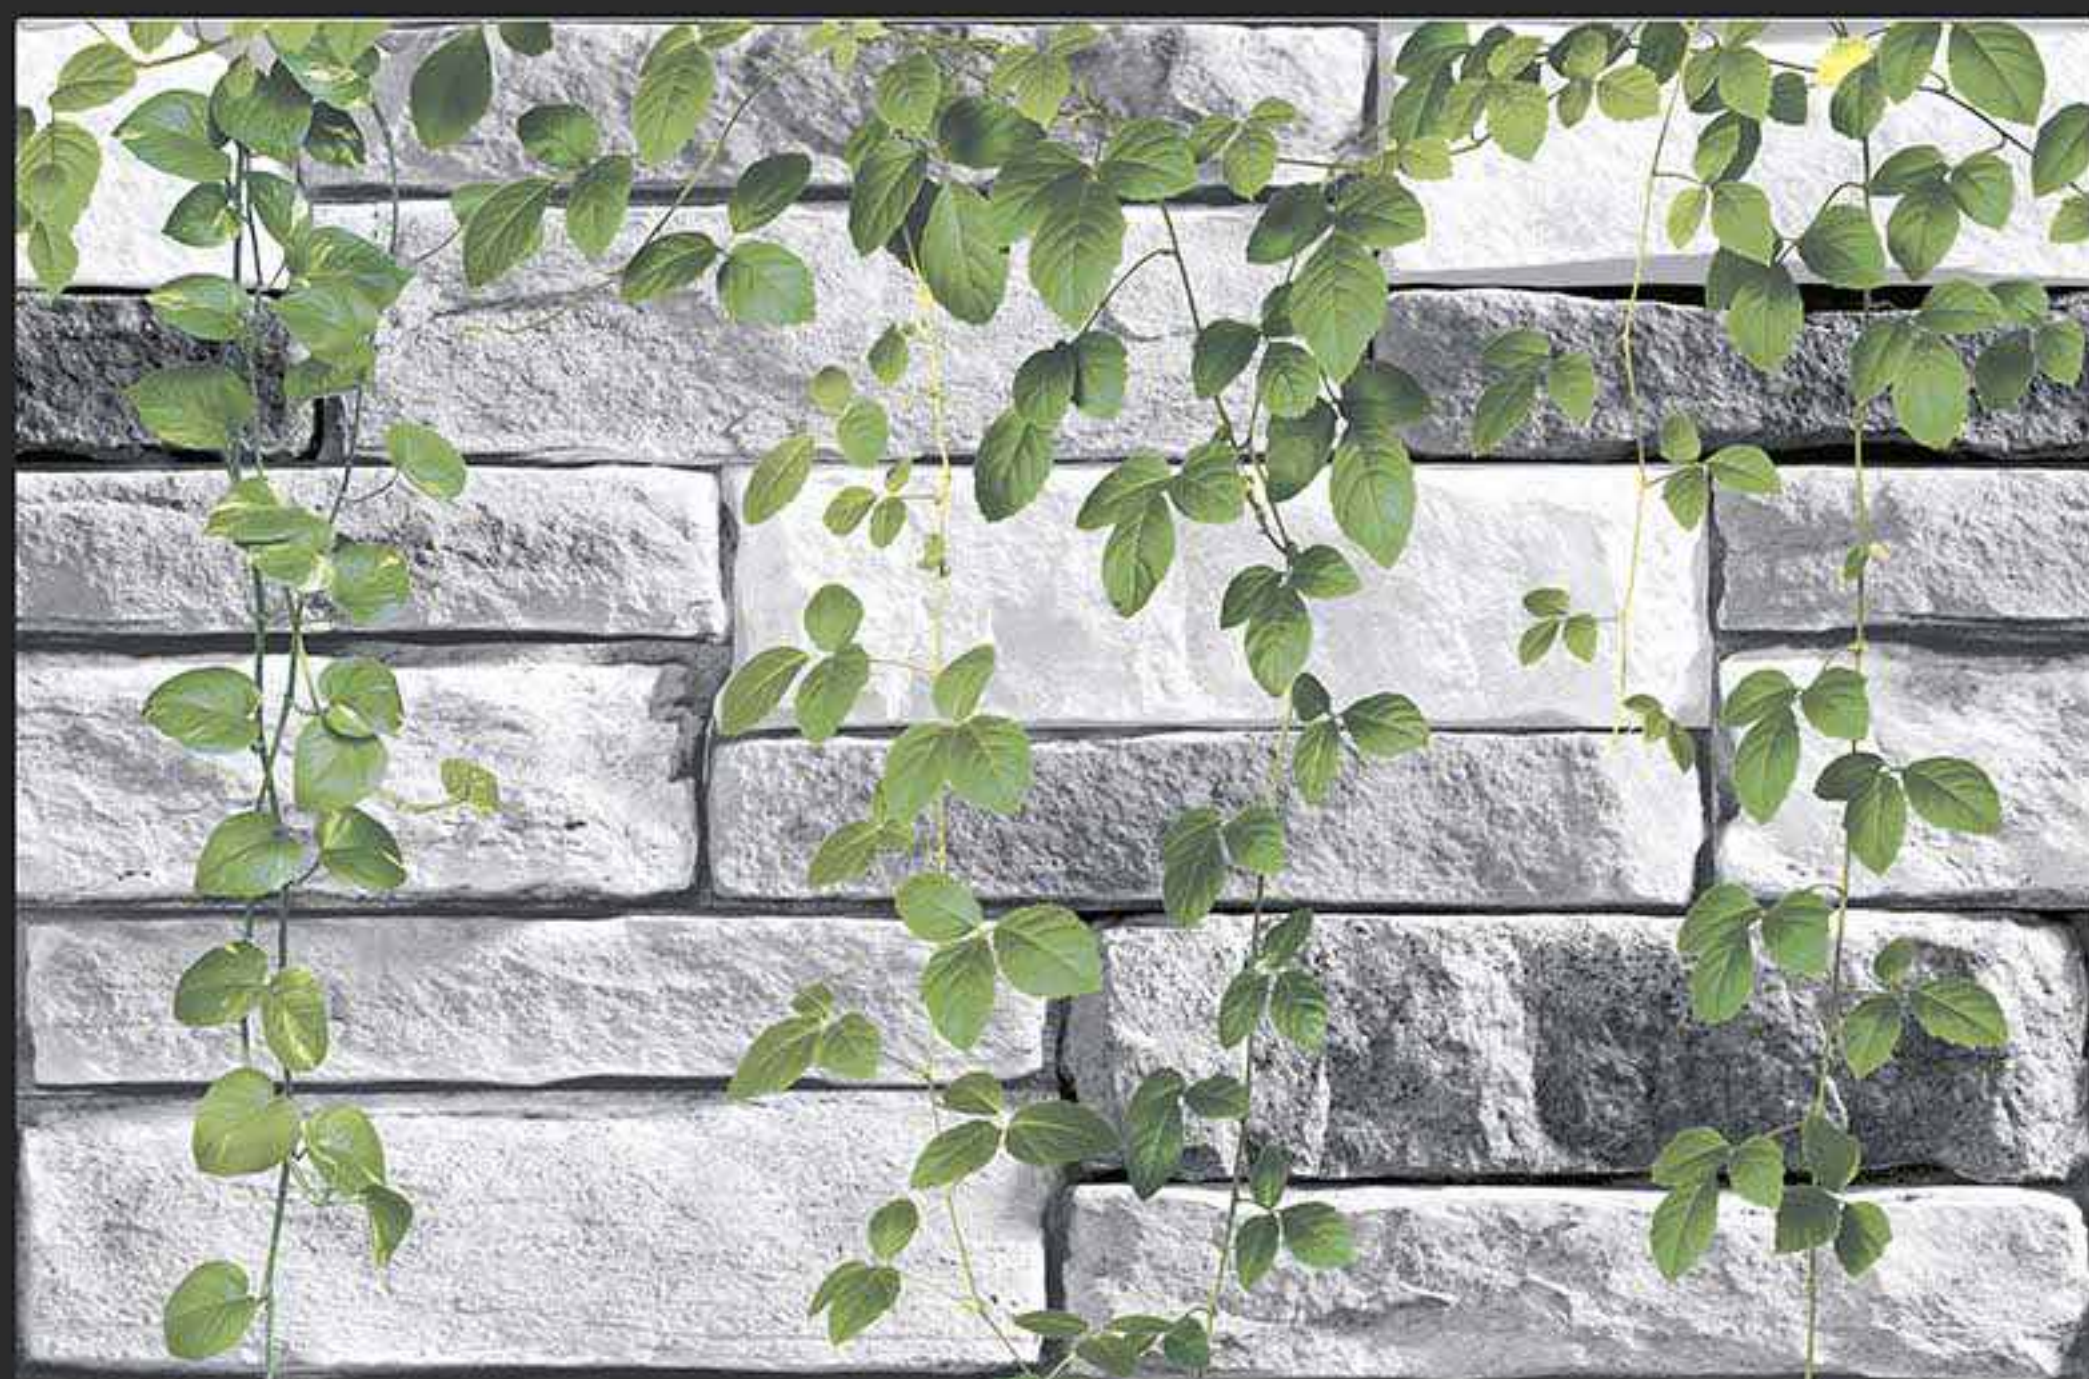

DIGITAL
WALL TILES

300x450MM MATT

VERONICA
CERAMIC

A