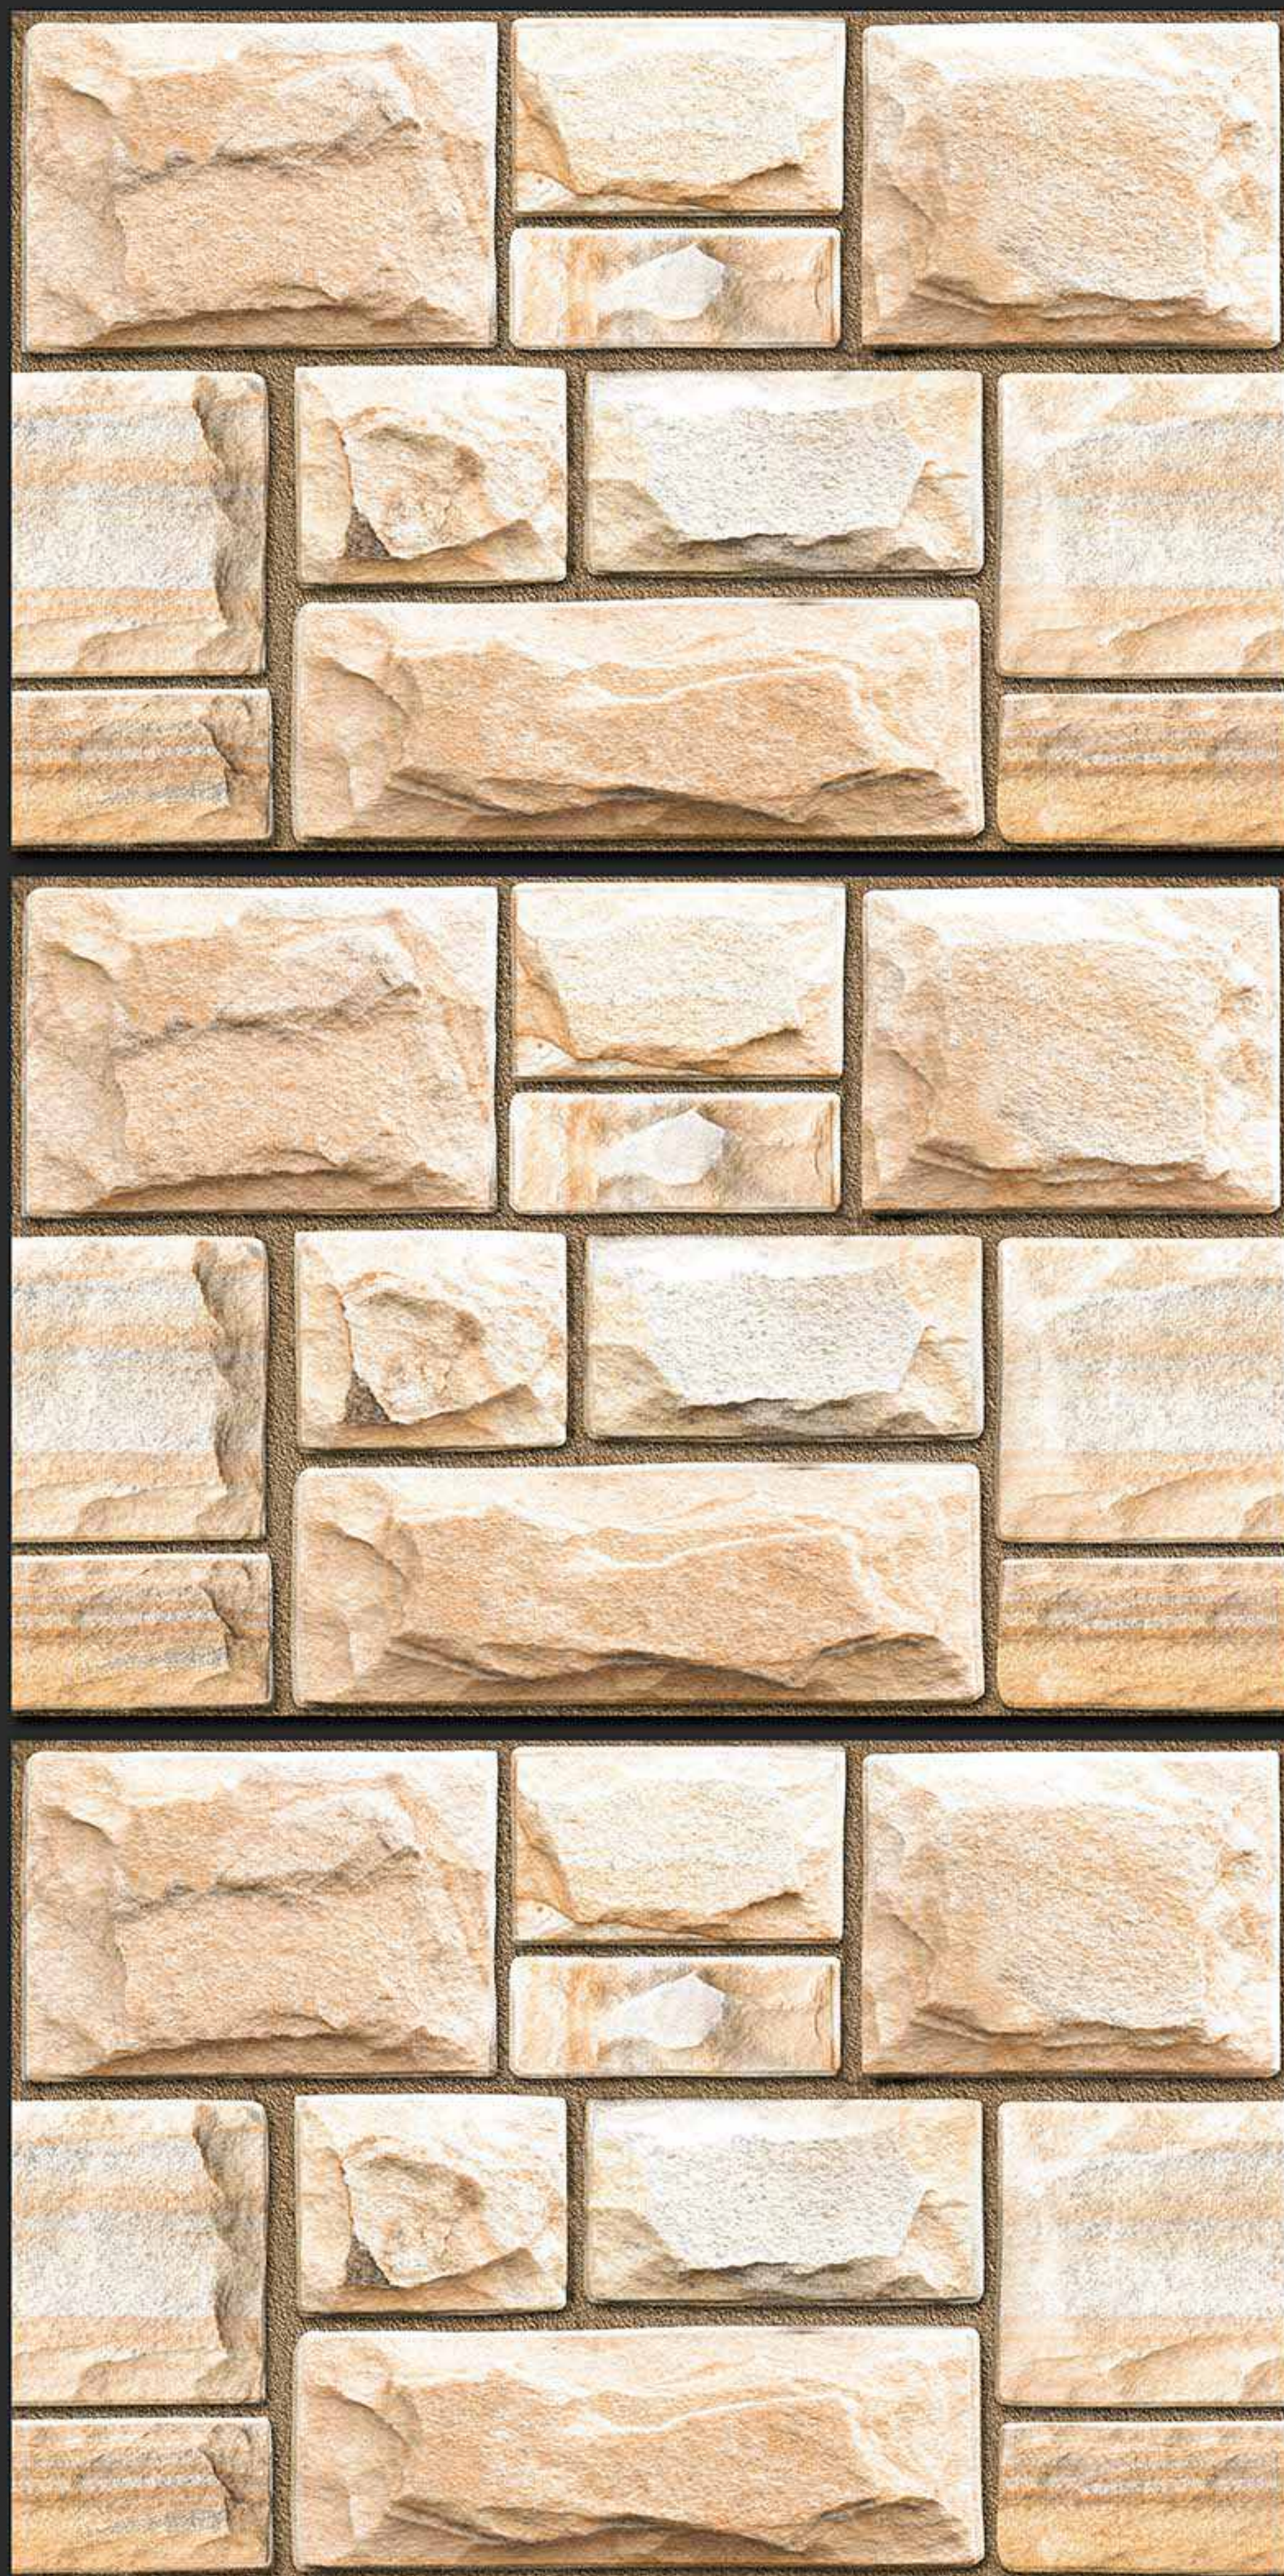

10044 [PUNCH]

RANDOM

DIGITAL
WALL TILES

300x450MM MATT

VERONICA
CERAMIC

10045 [PUNCH]

DIGITAL
WALL TILES

300x450MM MATT