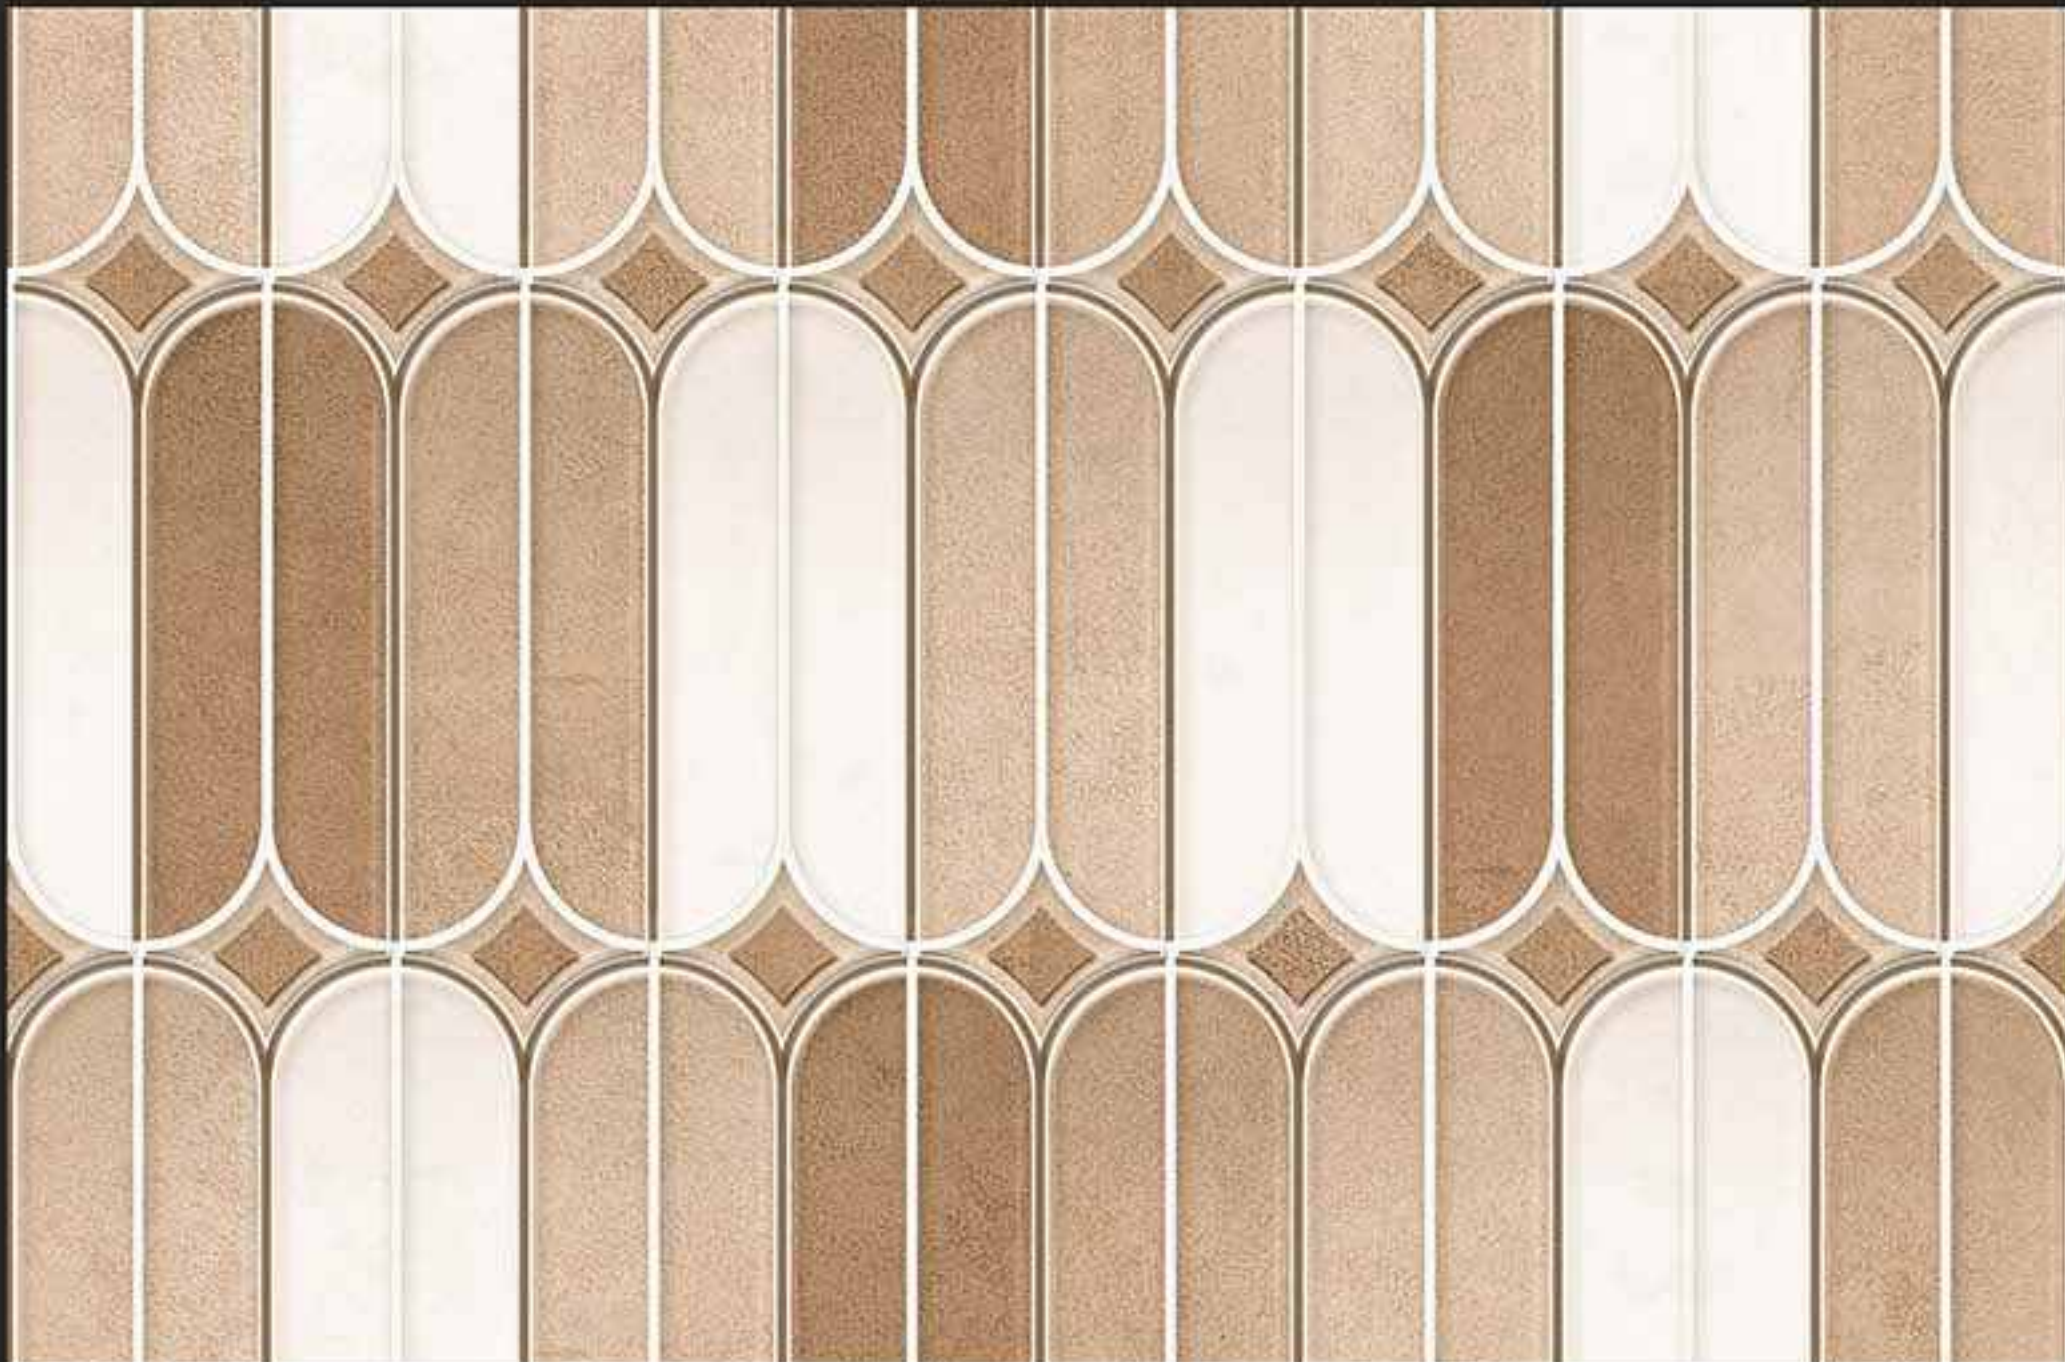

DIGITAL
WALL TILES

300x450MM MATT

VERONICA
CERAMIC

5059-LT [PUNCH]

5059-HL-1 [PUNCH]

5059-LT [PUNCH]

DIGITAL
WALL TILES

300x450MM MATT

VERONICA
CERAMIC

5060-LT [PLAIN]

5060-HL-1 [PUNCH]

5060-DK [PLAIN]

DIGITAL
WALL TILES

300x450MM MATT

VERONICA
CERAMIC

5061-LT [PLAIN]