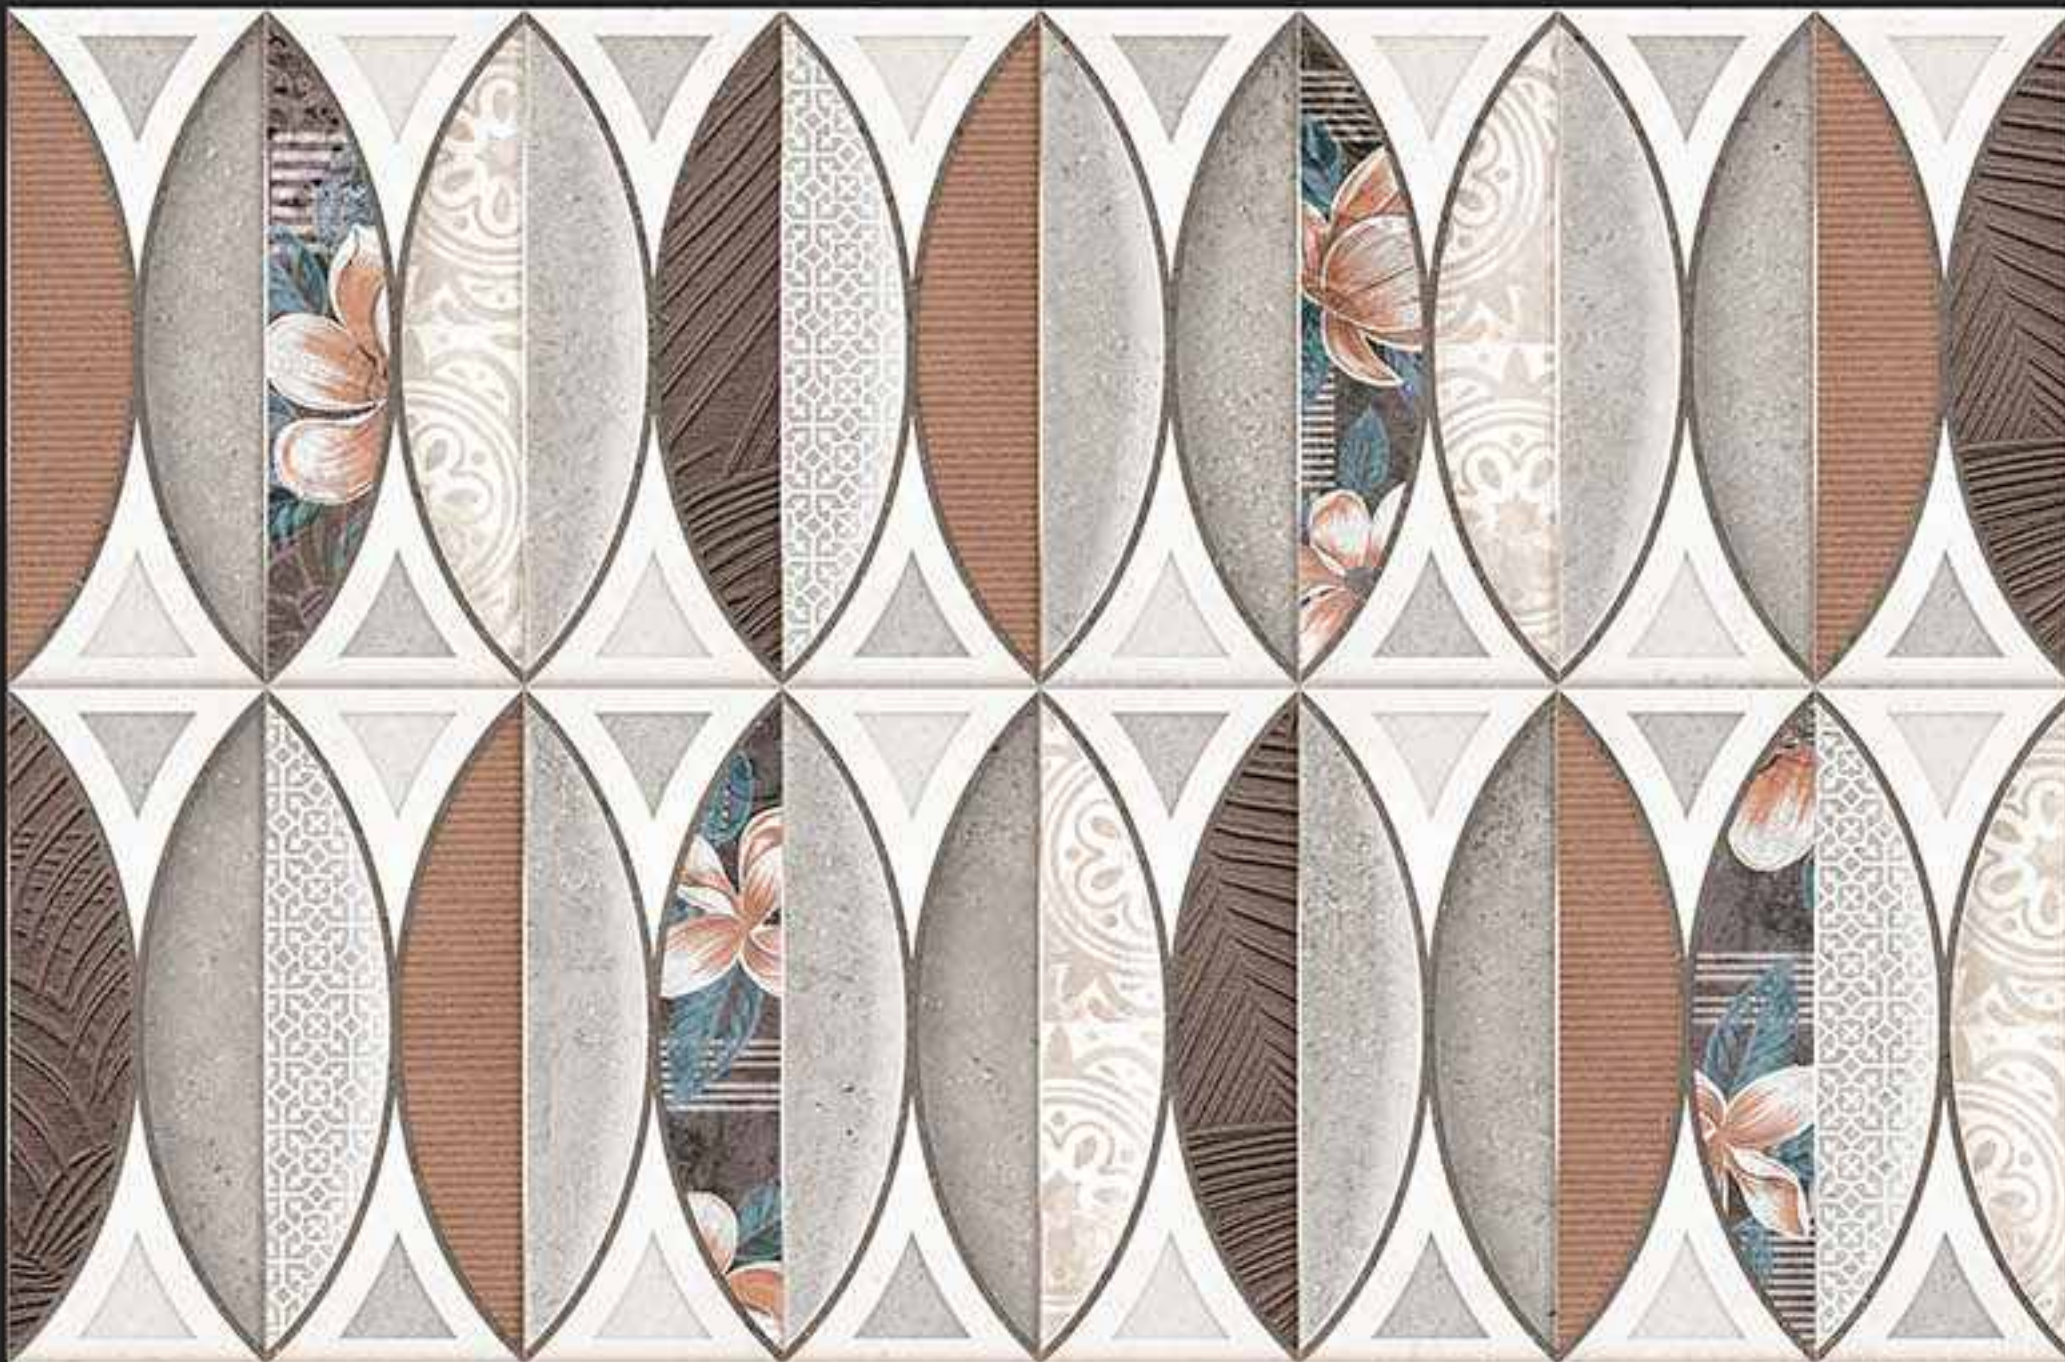

5045-HL-1 [PUNCH]