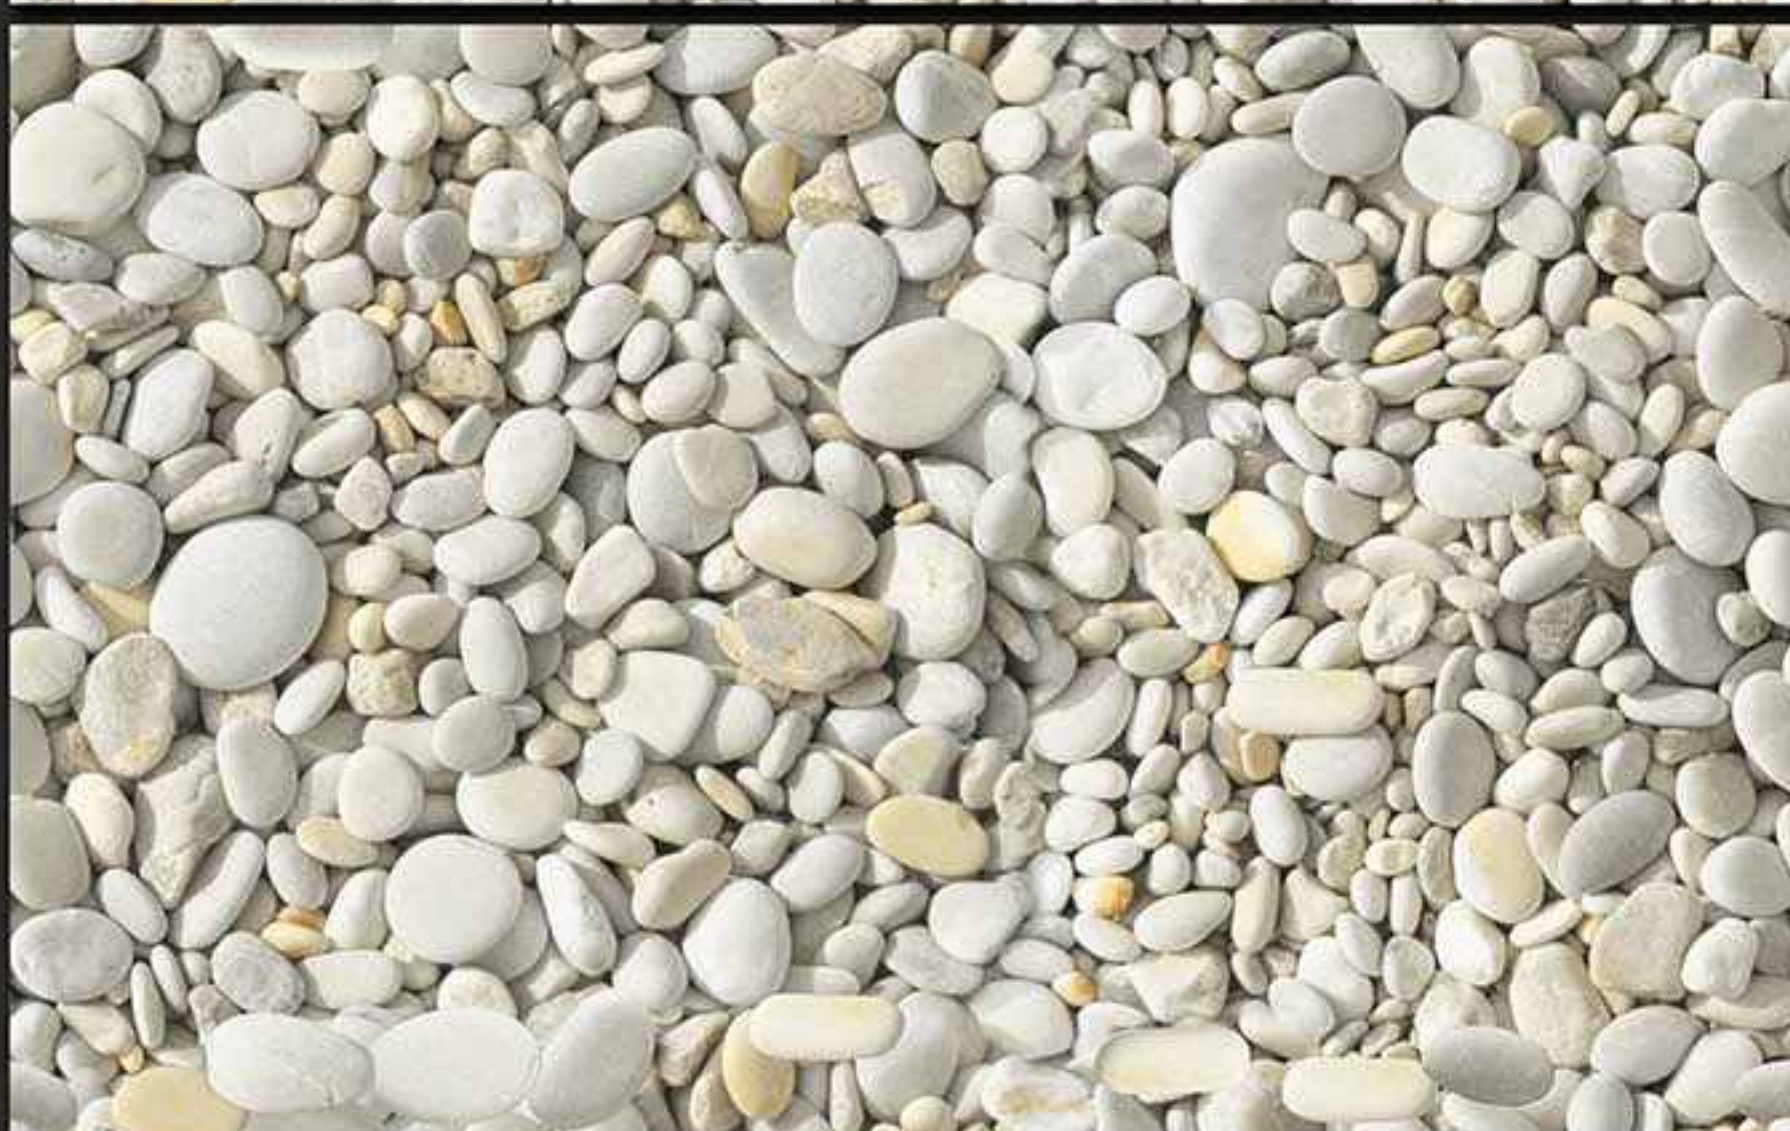

300x450MM GLOSSY

VERONICA
CERAMIC

7374-LT [PLAIN]

7374-HL-A [PLAIN]

7374-HL-B [PLAIN]

7374-DK [PLAIN]

DIGITAL
WALL TILES

300x450MM GLOSSY