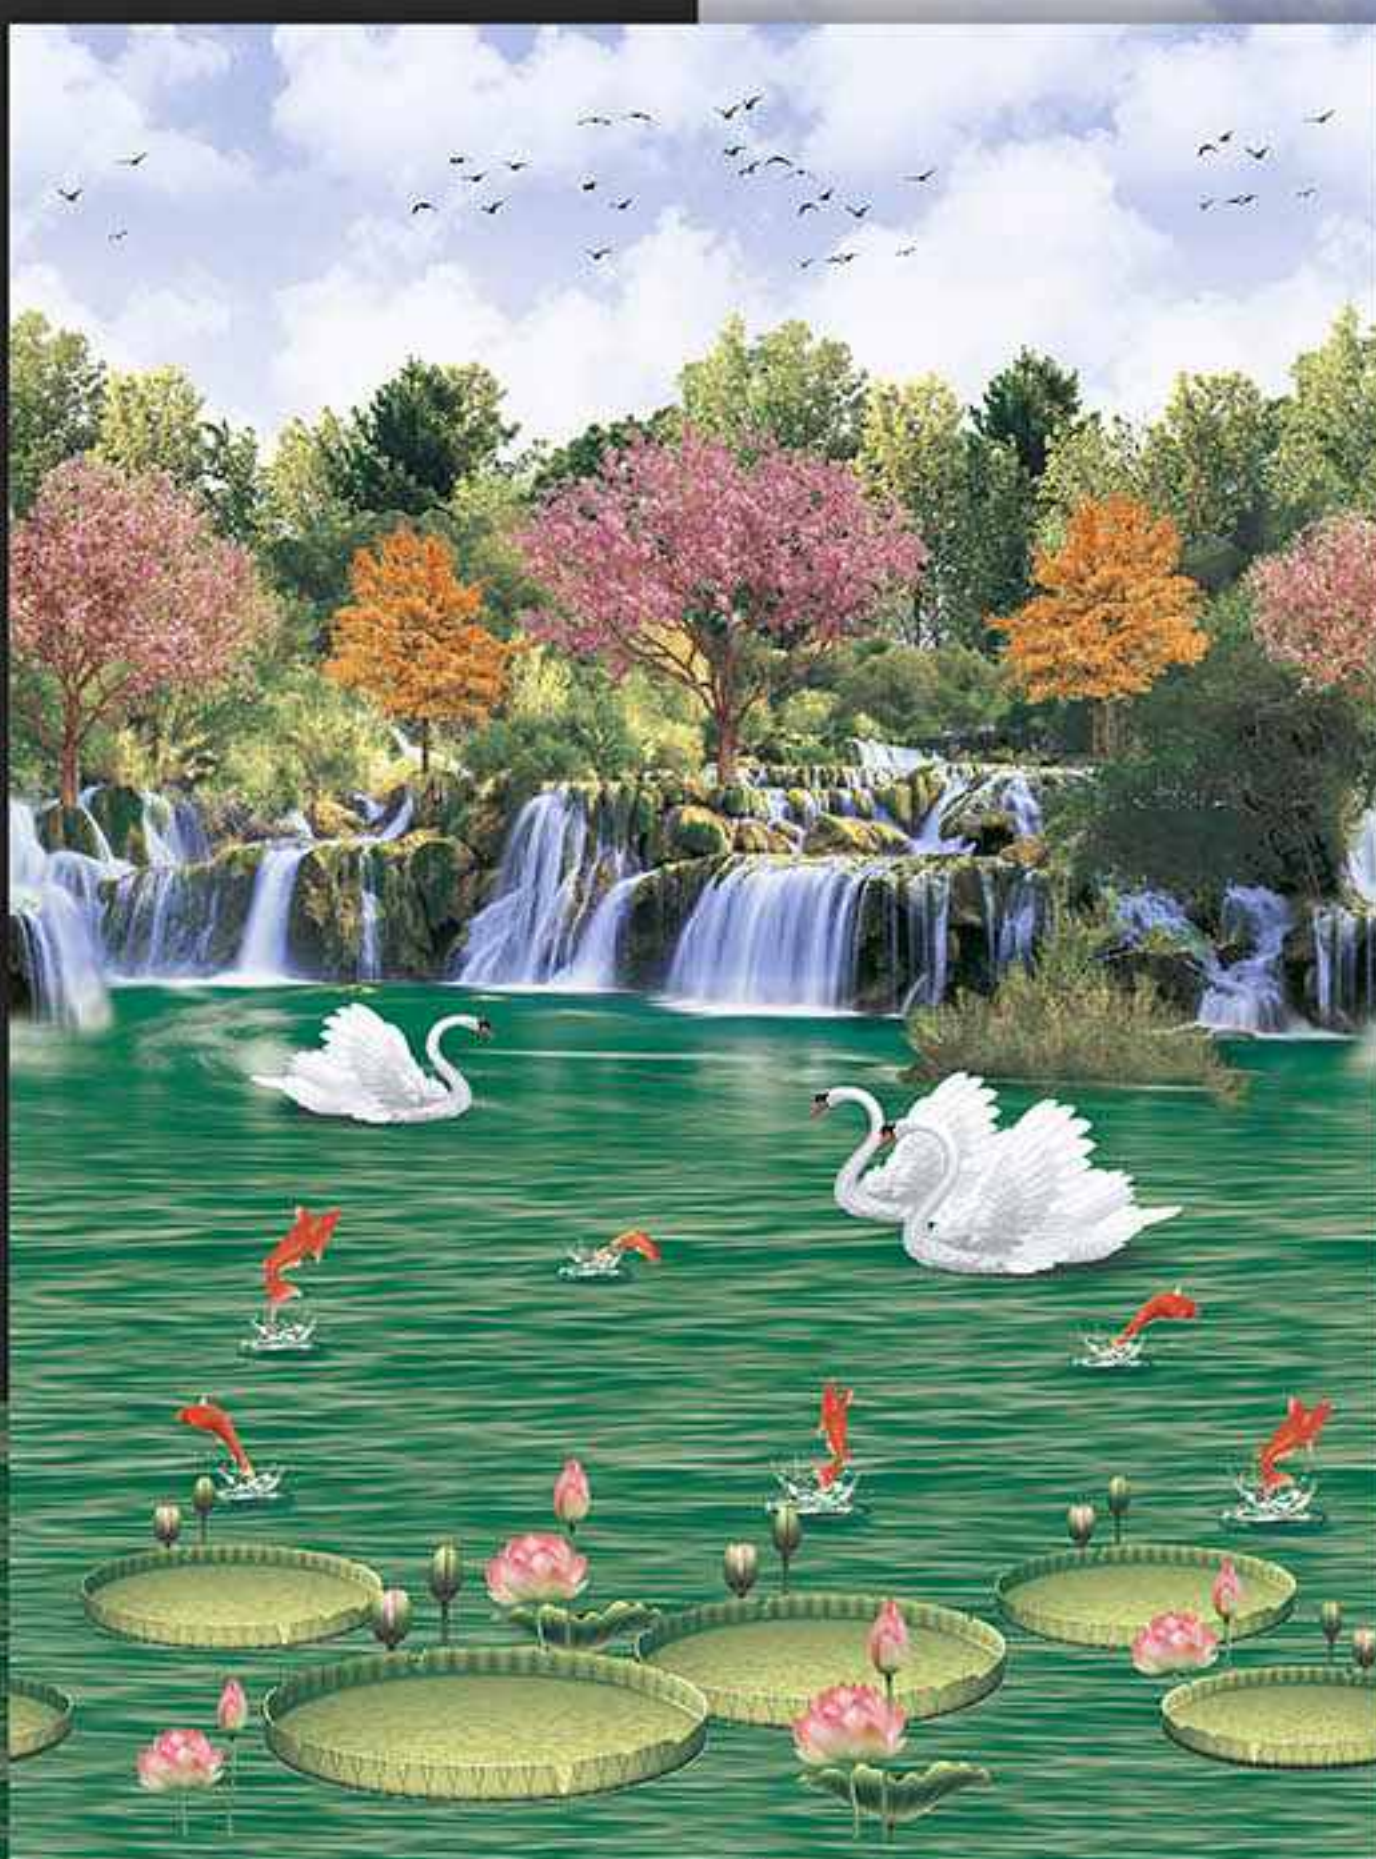

VERONICA

CERAMIC

FISH

SERIES

300x450MM

*New
Collection*

GLOSSY

Digital