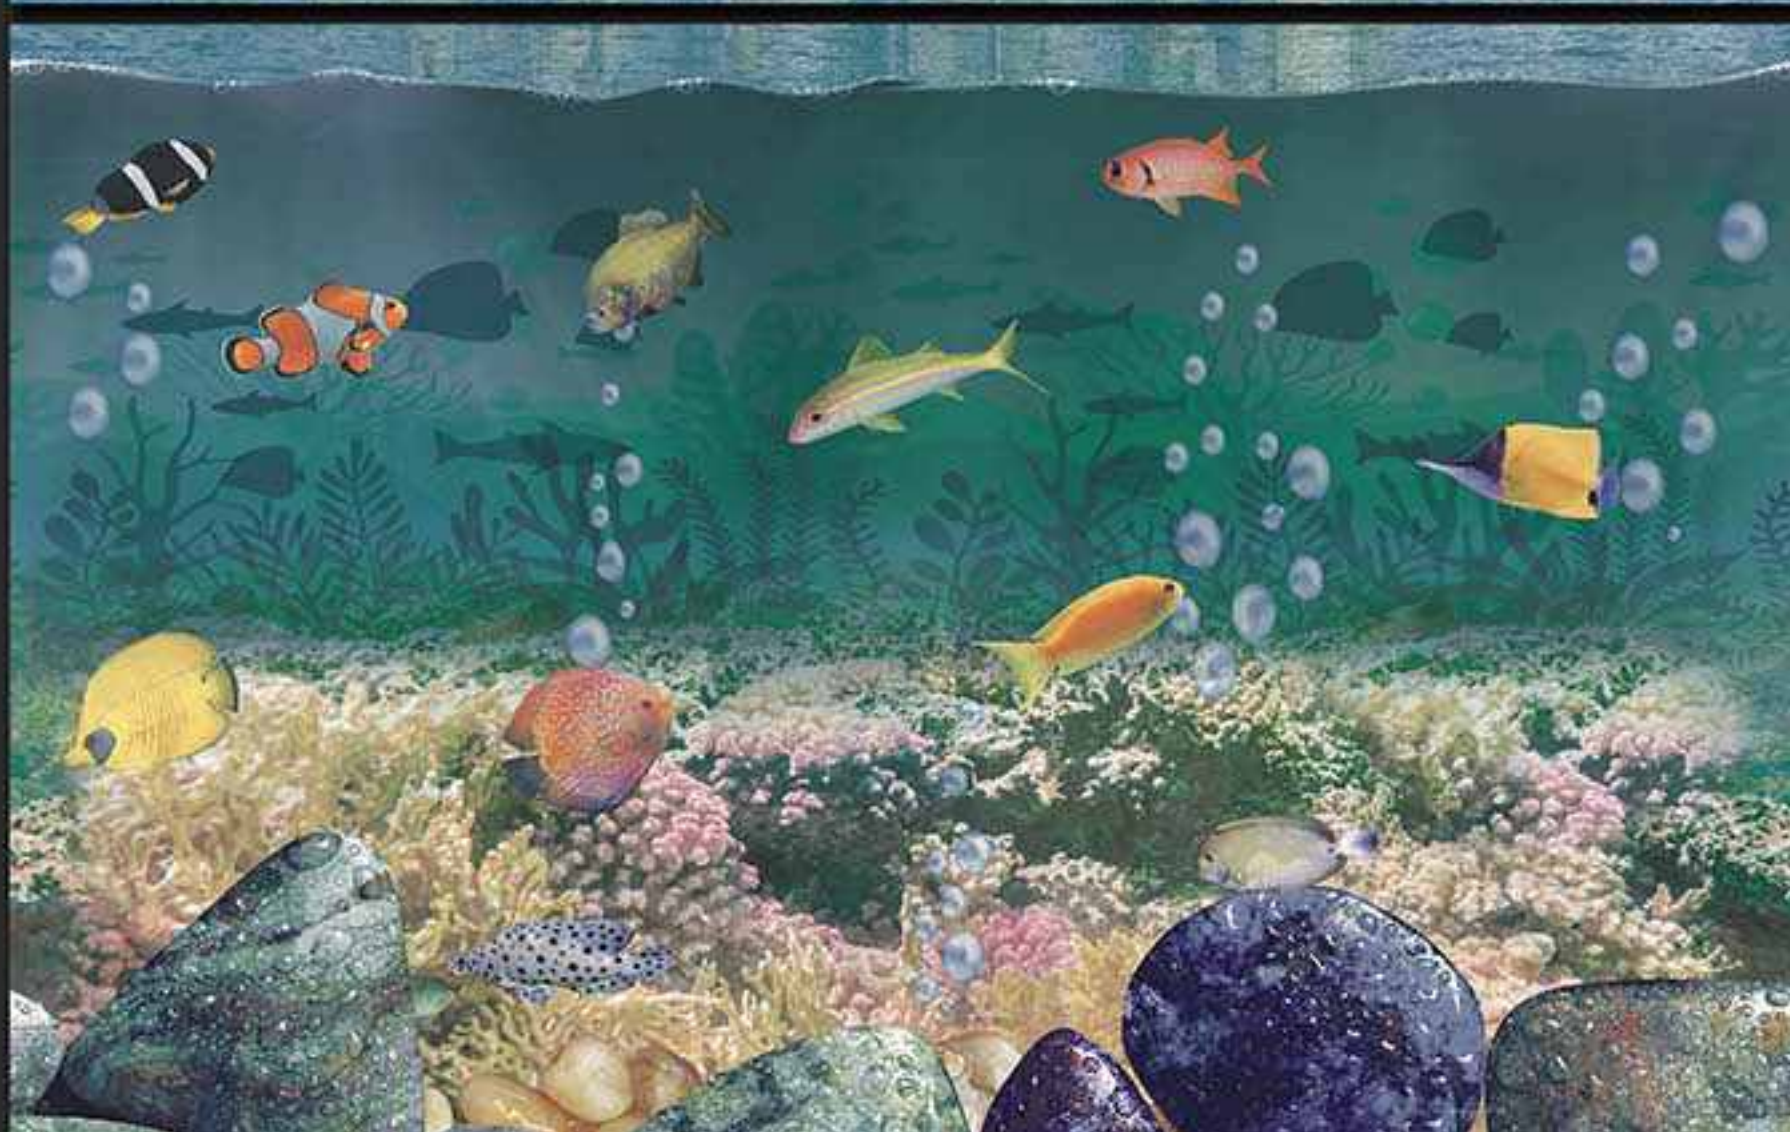

7257-HL-B [PLAIN]