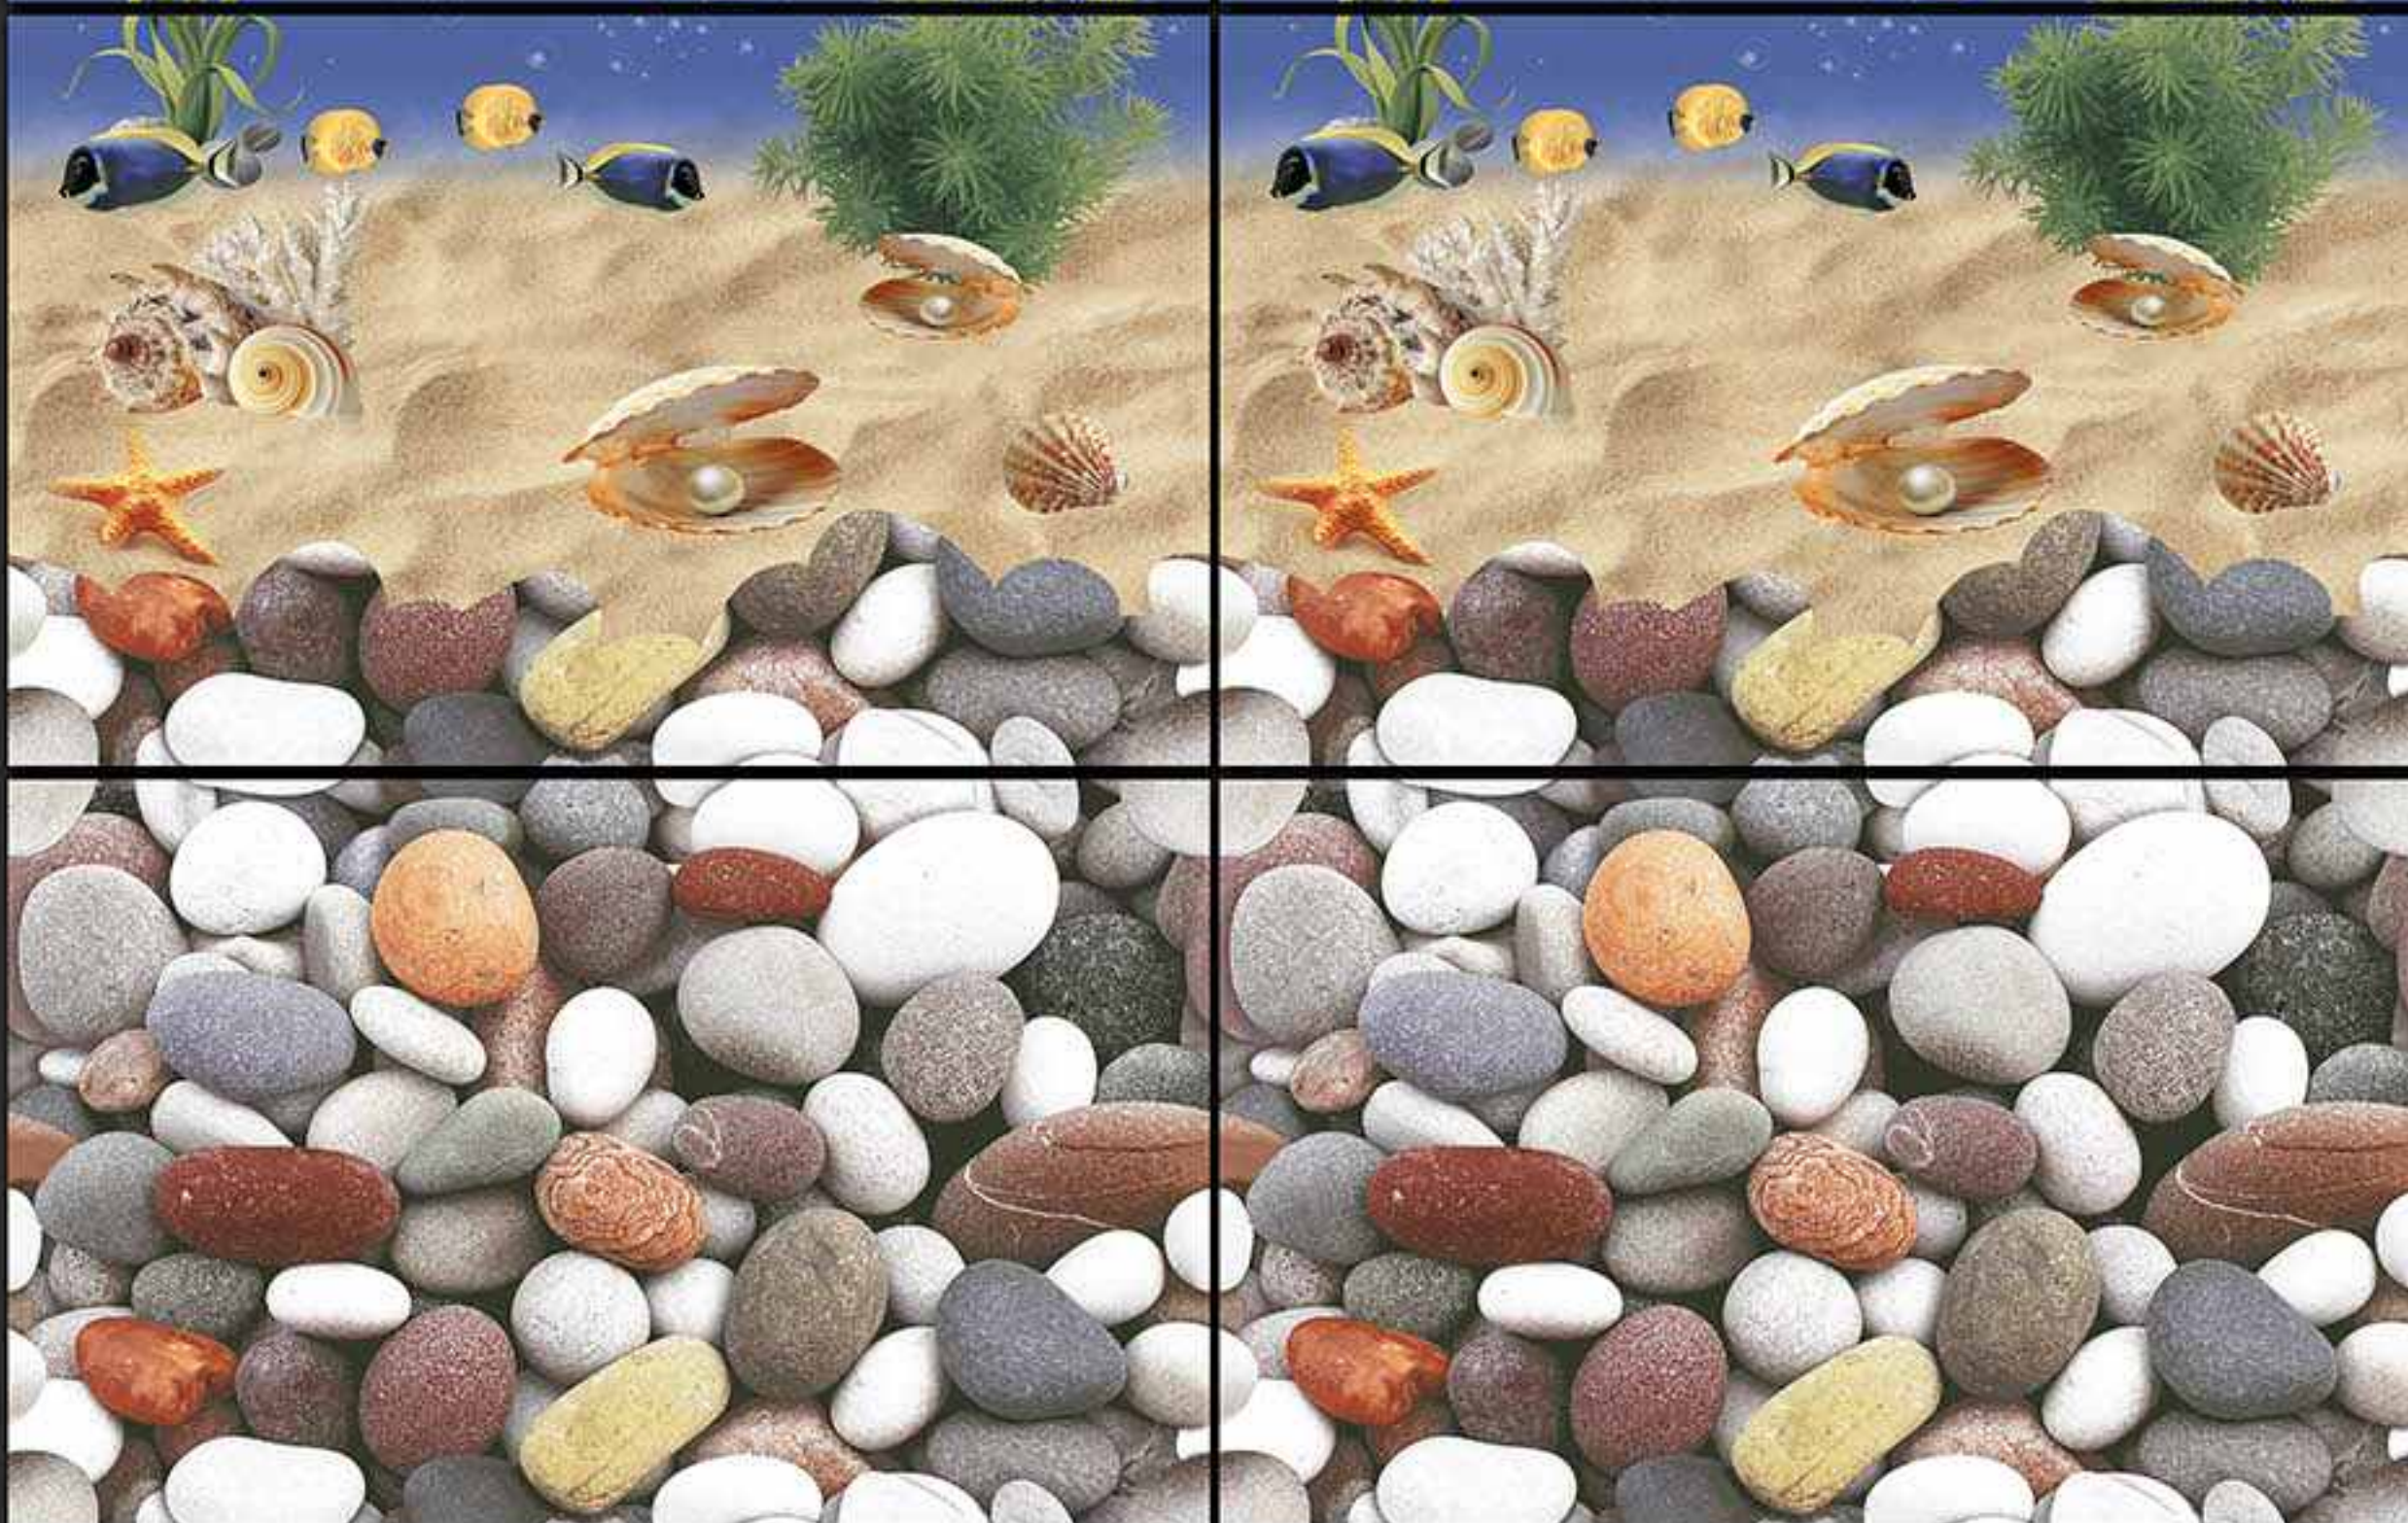

DIGITAL
WALL TILES

300x450MM GLOSSY

VERONICA
CERAMIC

A

B

C

[PLAIN] 7288-LT

[PLAIN] 7378-HL-A-B-C

[PLAIN] 7288-DK