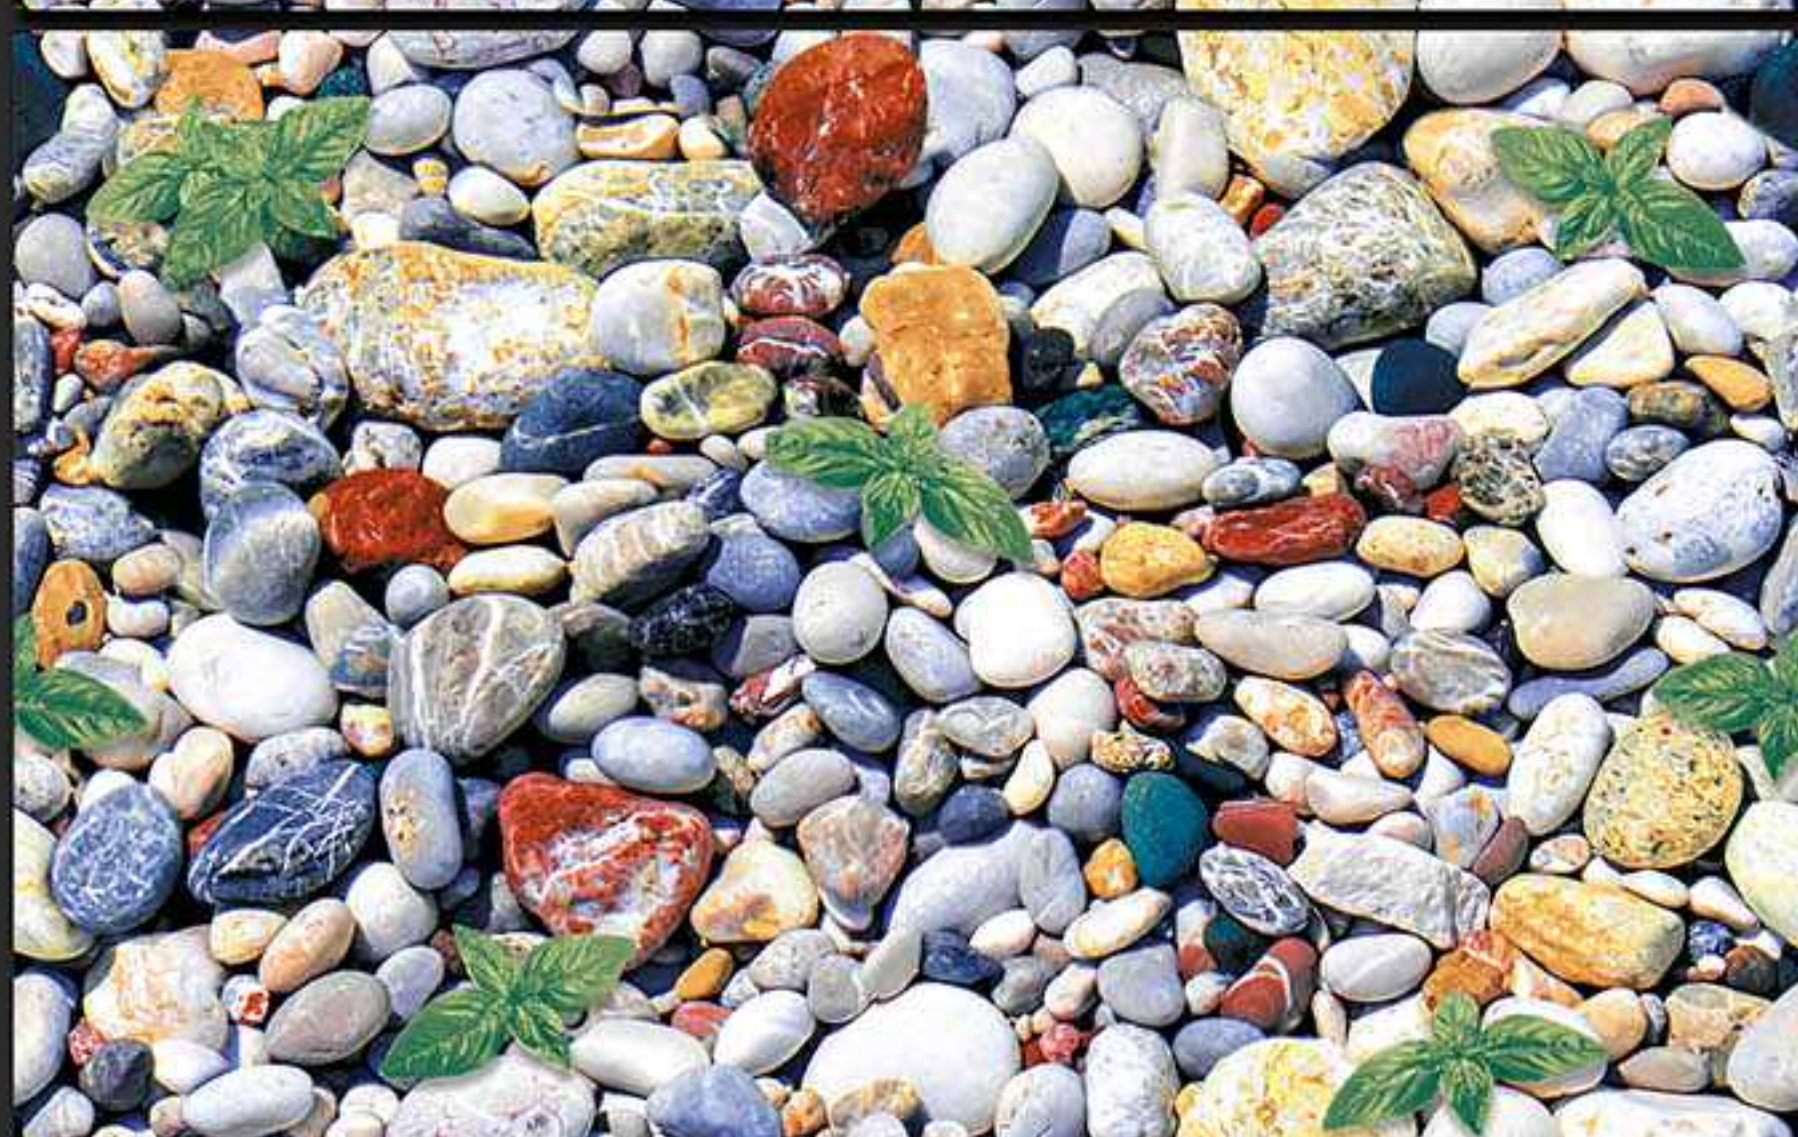

7280-HL-B [PLAIN]

7280-DK [PLAIN]

DIGITAL
WALL TILES

300x450MM GLOSSY

VERONICA
CERAMIC

7281-LT [PLAIN]

7281-HL-A [PLAIN]

7281-HL-B [PLAIN]