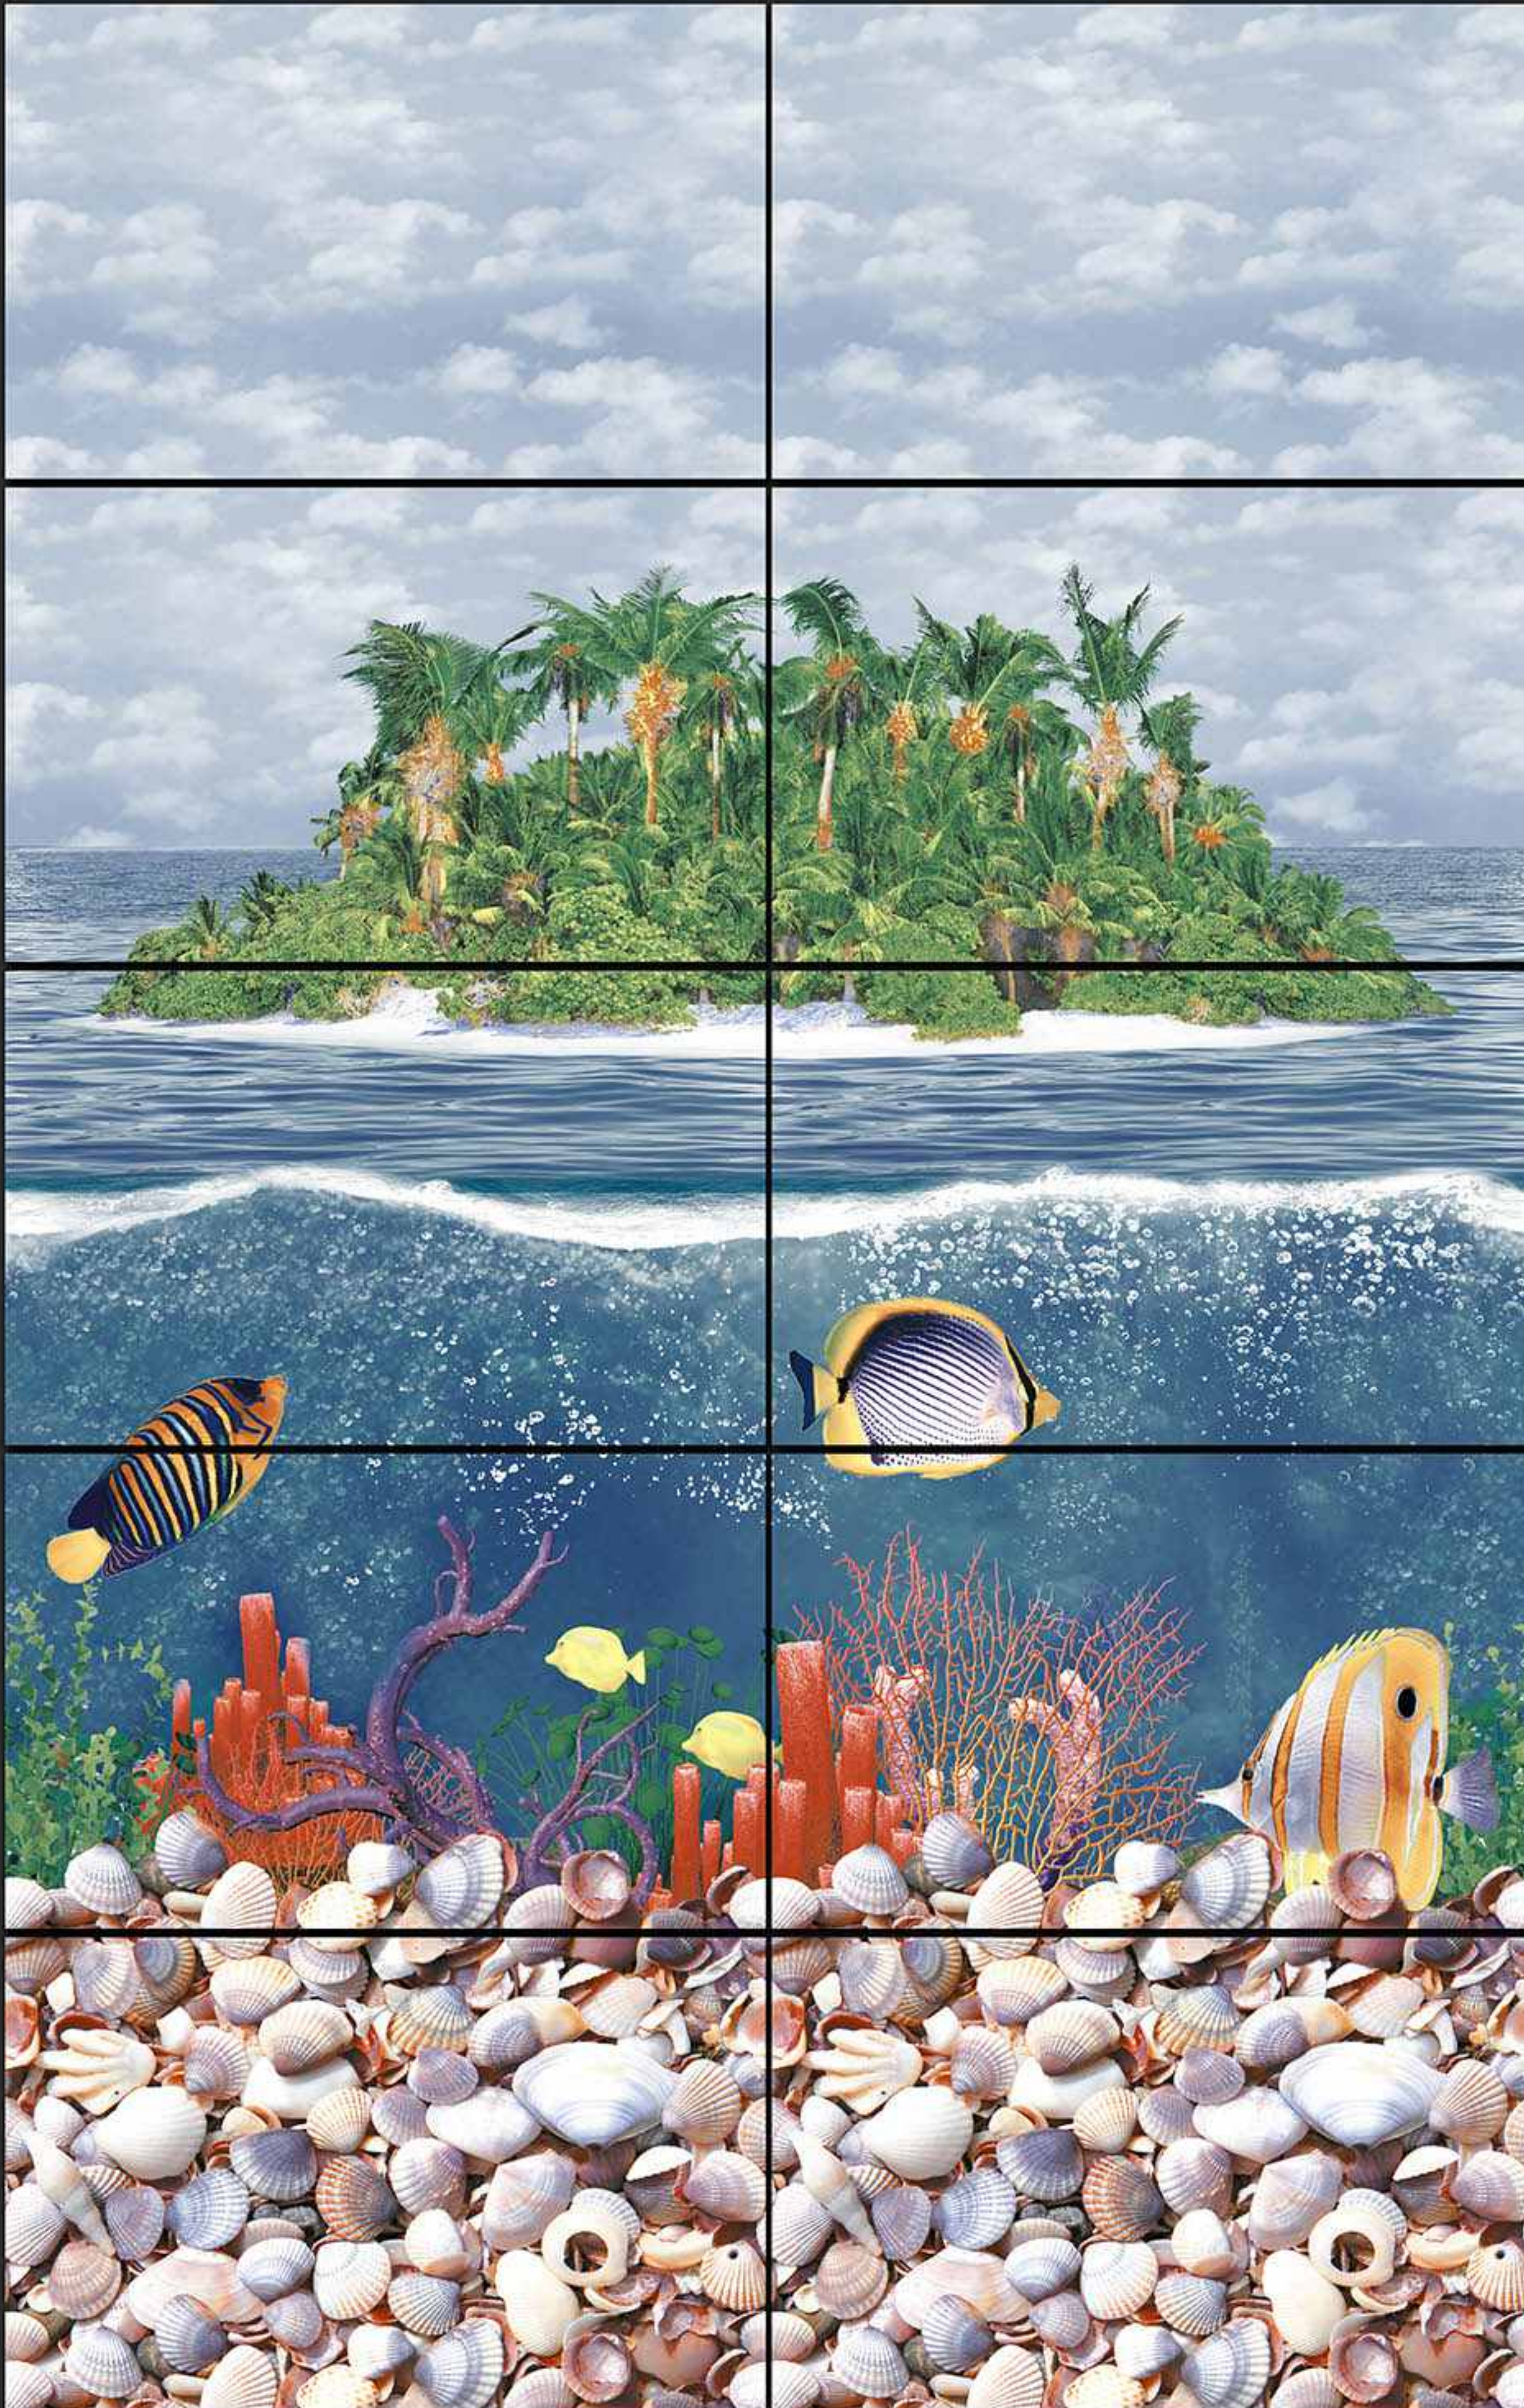

DIGITAL
WALL TILES

300x450MM GLOSSY

VERONICA
CERAMIC

A

B

C

D

E

F

[PLAIN] 7244-LT

[PLAIN] 7309-HL-A-B-C-D-E-F

[PLAIN] 7309-DK