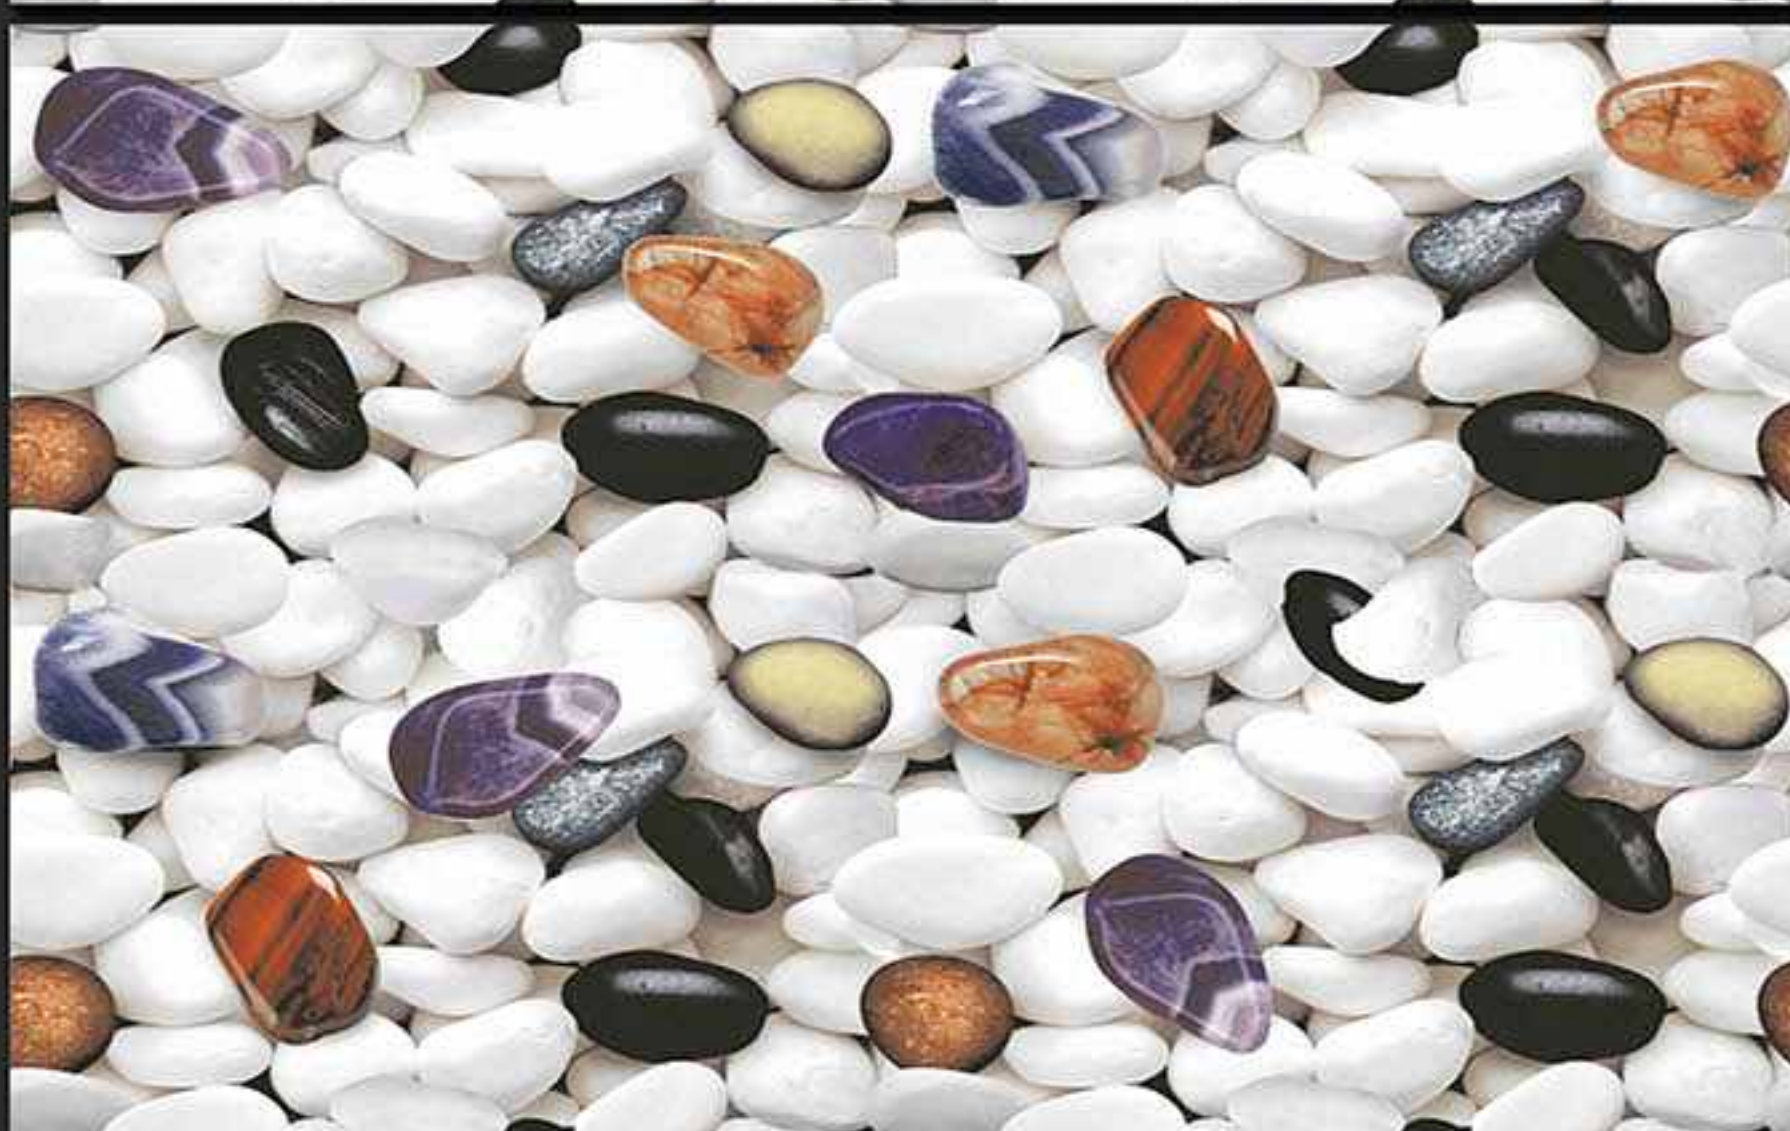

300x450MM GLOSSY

VERONICA
CERAMIC

7638-LT [PLAIN]

7638-HL-A [PLAIN]

7638-HL-B [PLAIN]

7637-DK [PLAIN]

DIGITAL
WALL TILES

300x450MM GLOSSY