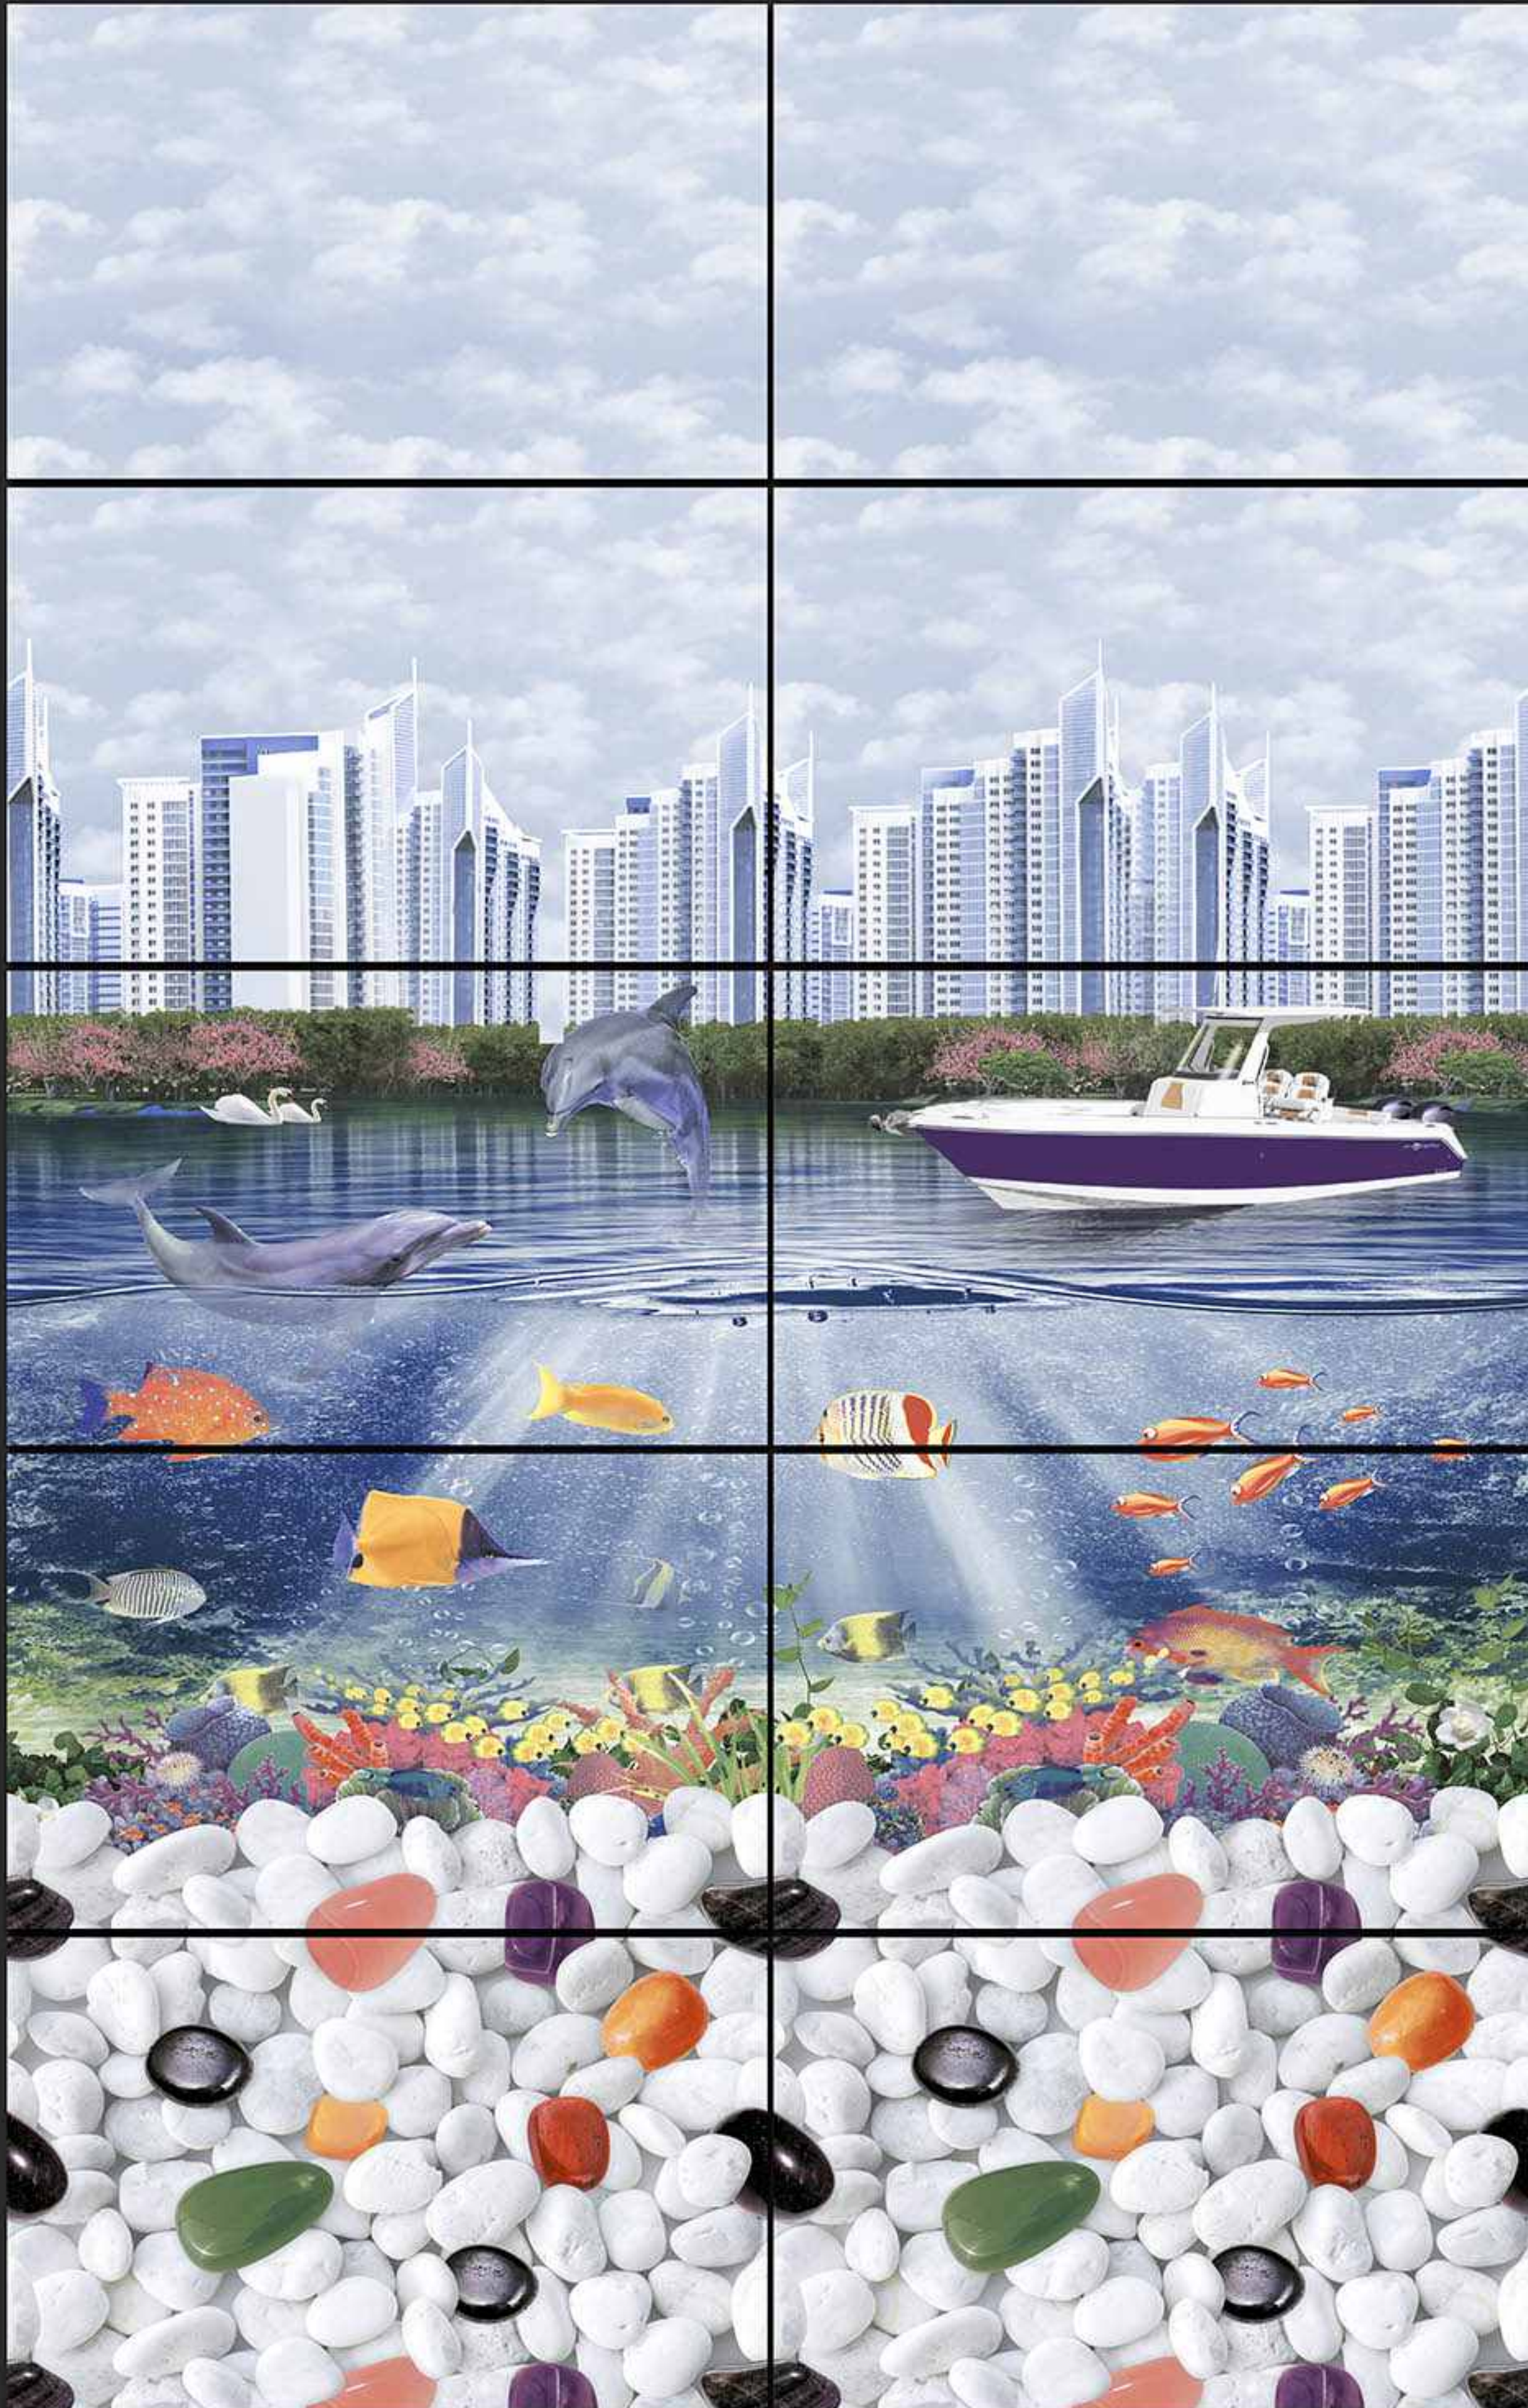

DIGITAL
WALL TILES

300x450MM GLOSSY

VERONICA
CERAMIC

A

B

C

D

E

F

[PLAIN] 7286-LT

[PLAIN] 7331-HL-A-B-C-D-E-F

[PLAIN] 7331-DK