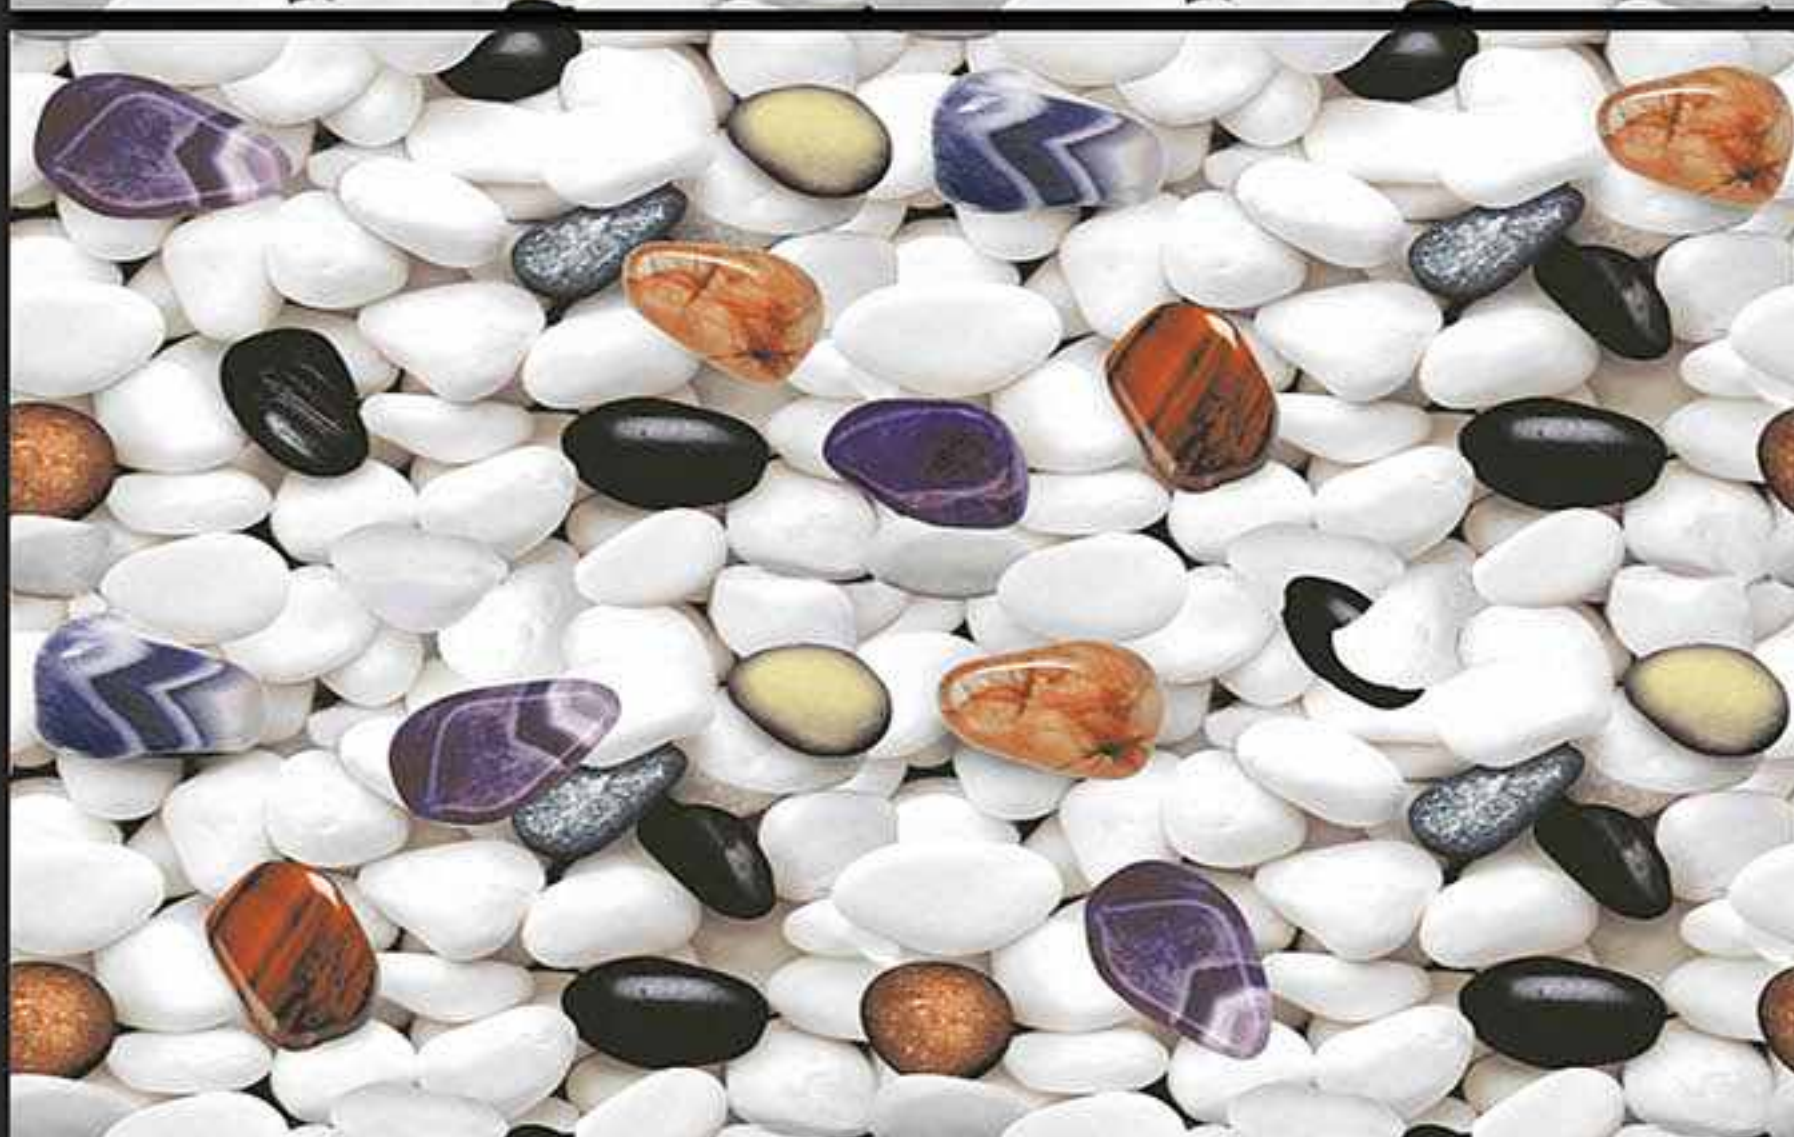

DIGITAL
WALL TILES

300x450MM GLOSSY

VERONICA
CERAMIC

7637-LT [PLAIN]

7637-HL-A [PLAIN]

7637-HL-B [PLAIN]

7637-DK [PLAIN]

DIGITAL
WALL TILES