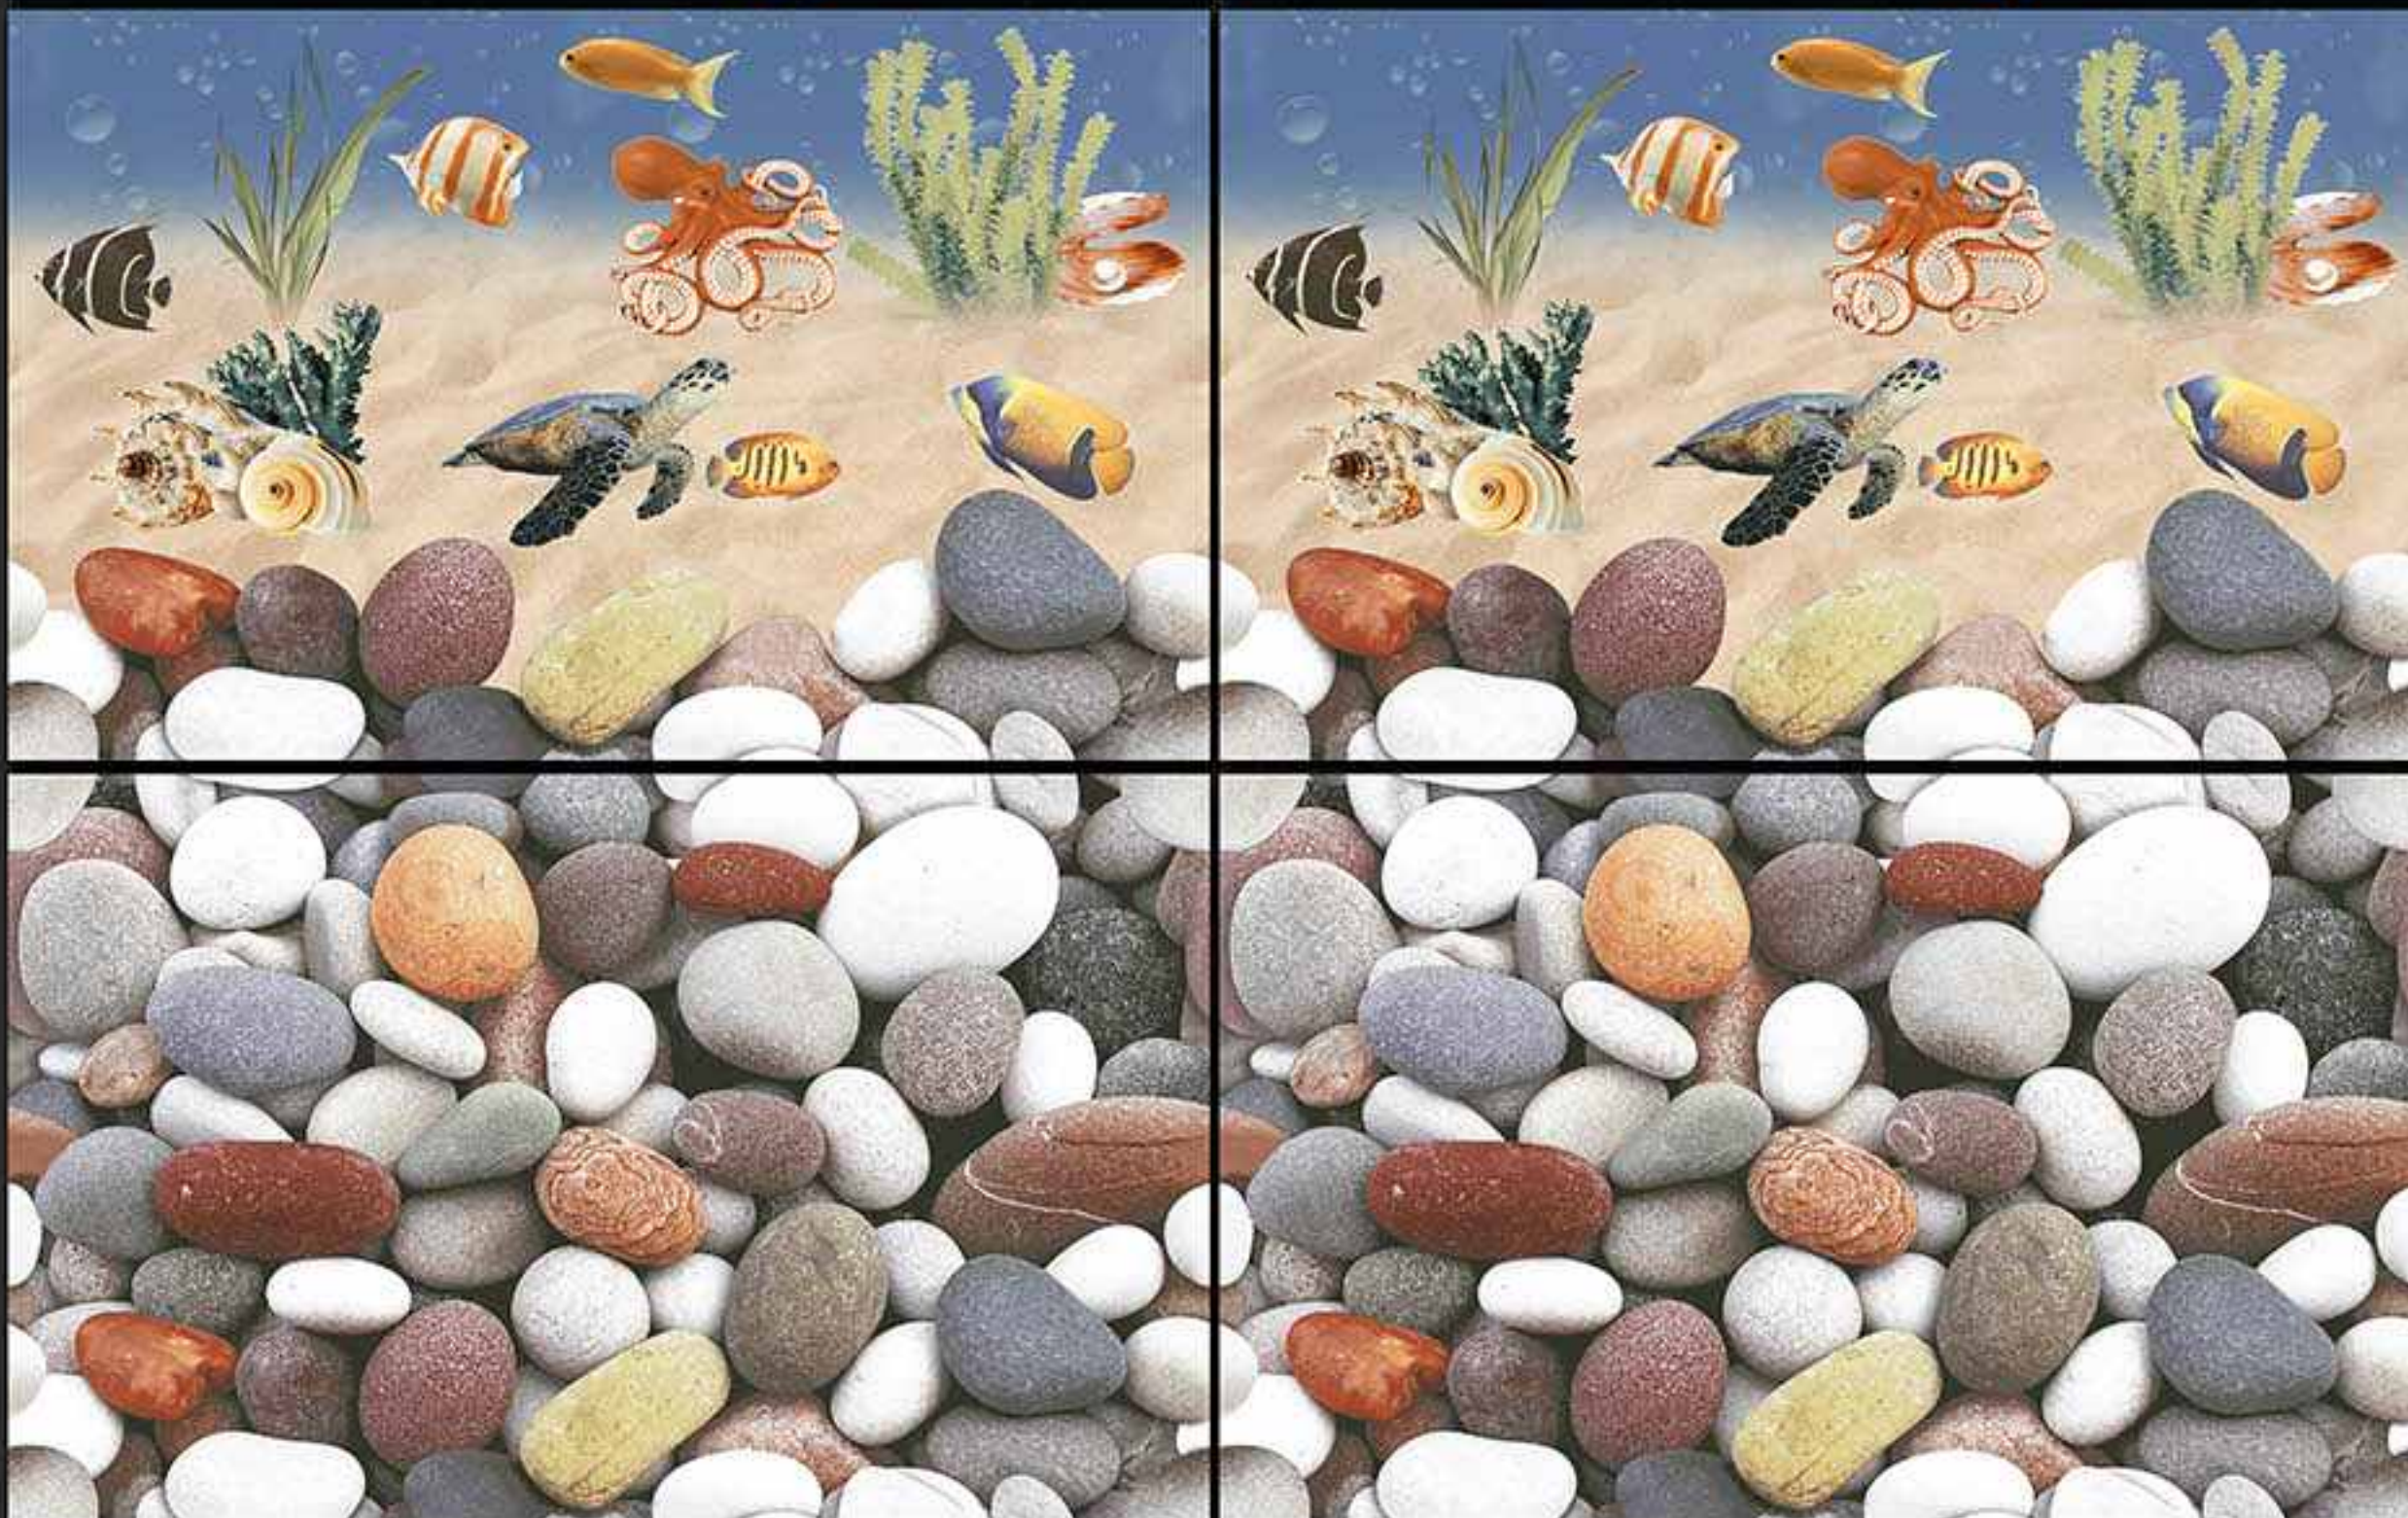

DIGITAL
WALL TILES

300x450MM GLOSSY

VERONICA
CERAMIC

C

D

E

[PLAIN] 7288-LT

[PLAIN] 7288-HL-C-D-E