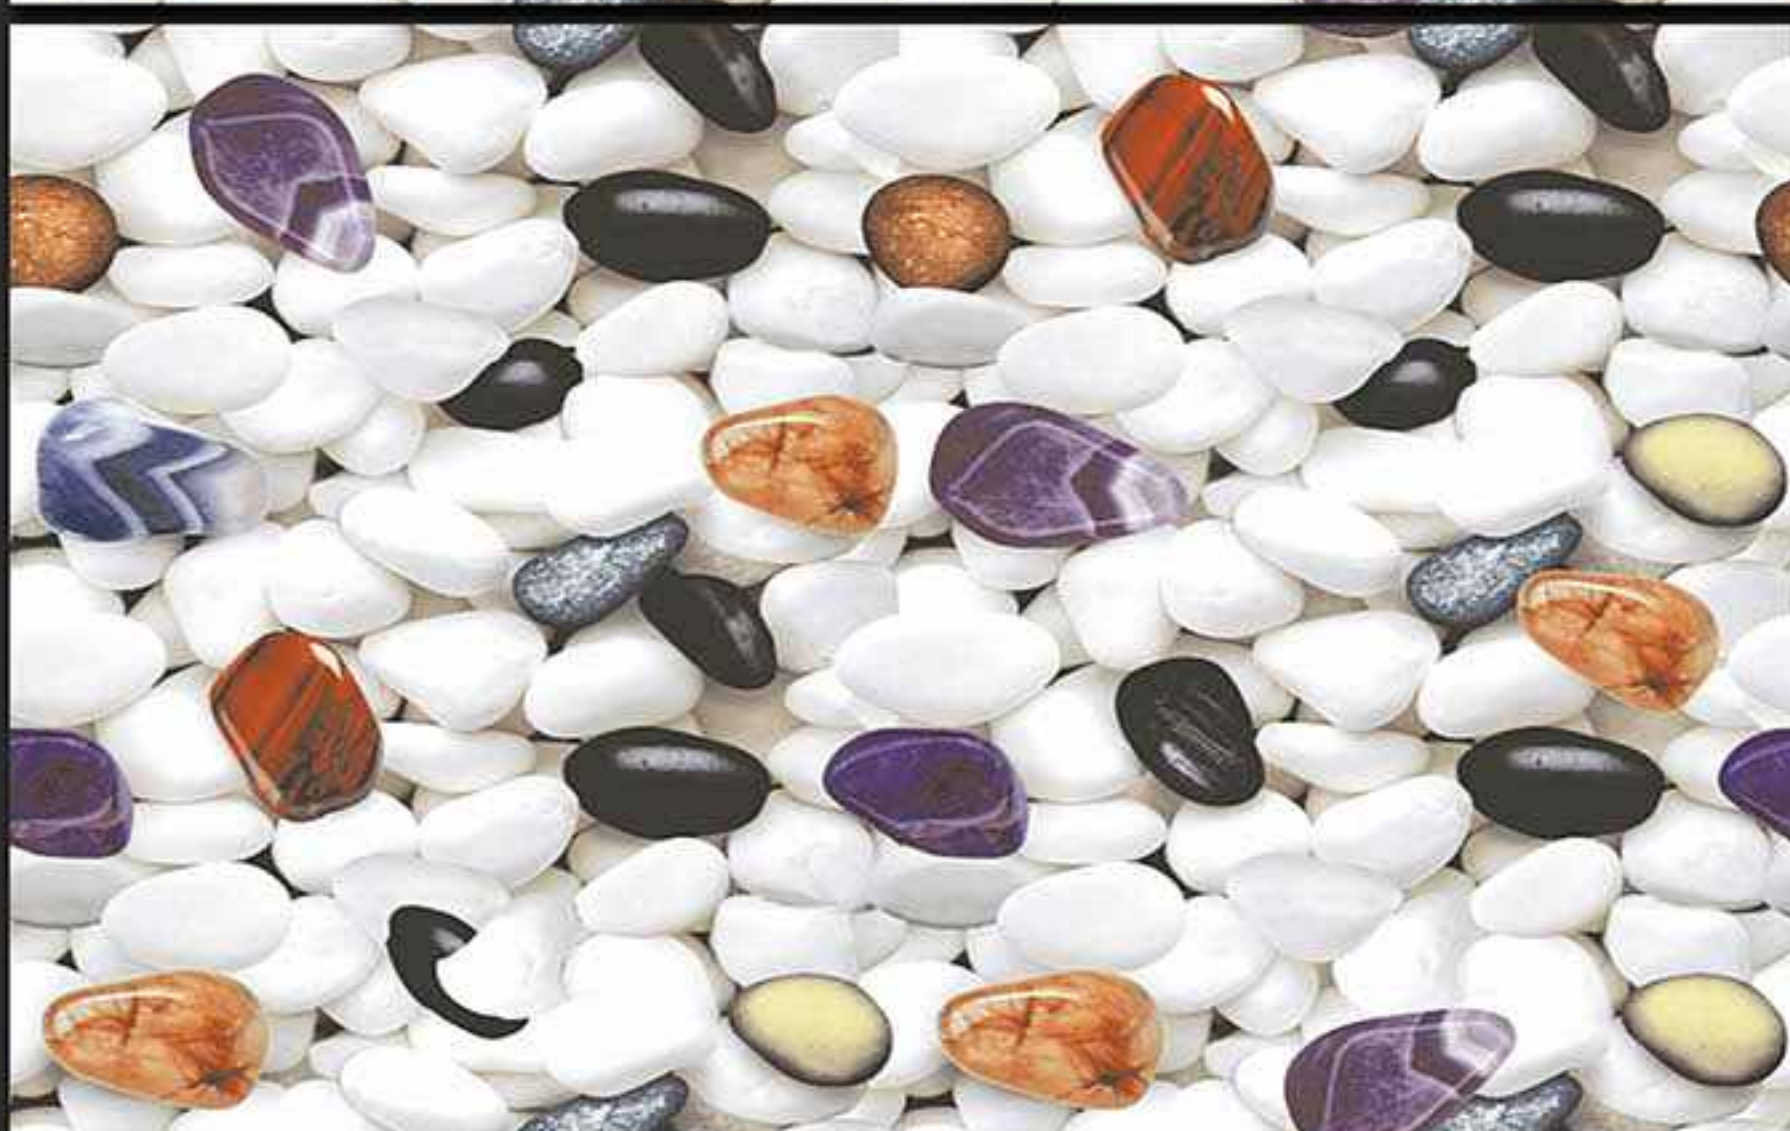

7373-DK [PLAIN]