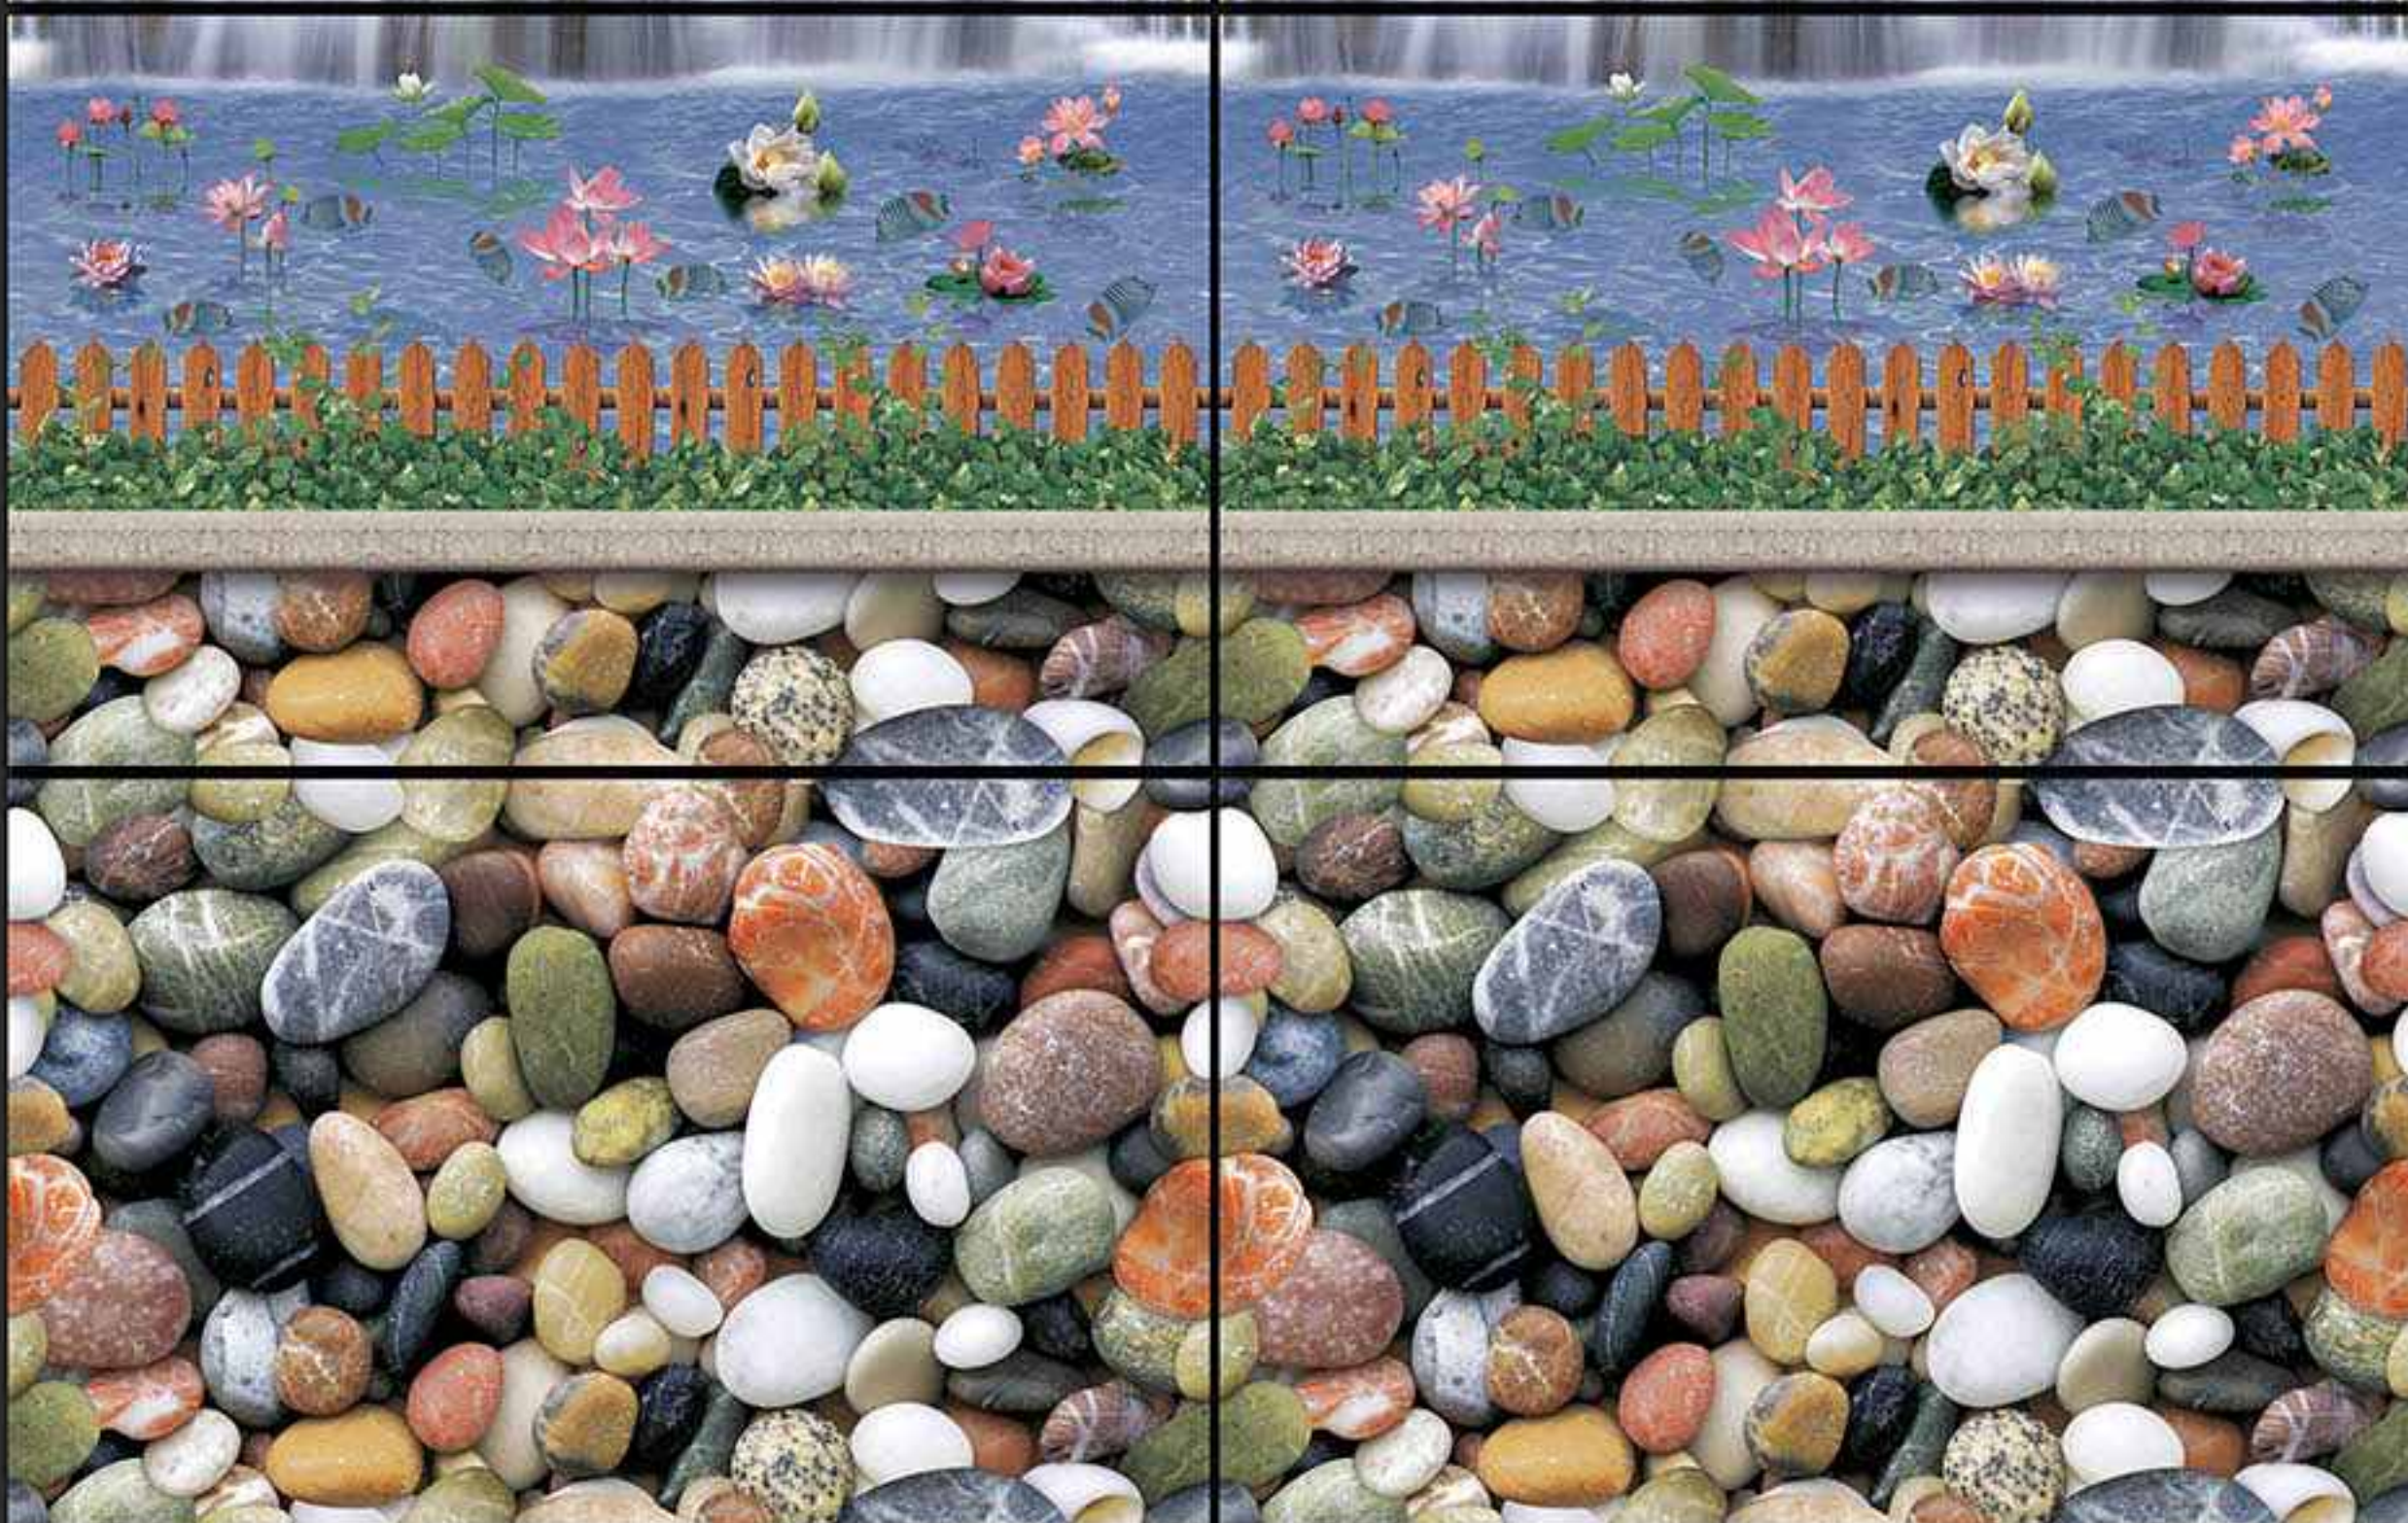

300x450MM GLOSSY

VERONICA
CERAMIC

A

B

C

[PLAIN] 7249-LT

[PLAIN] 7249-HL-A-B-C

[PLAIN] 7249-DK