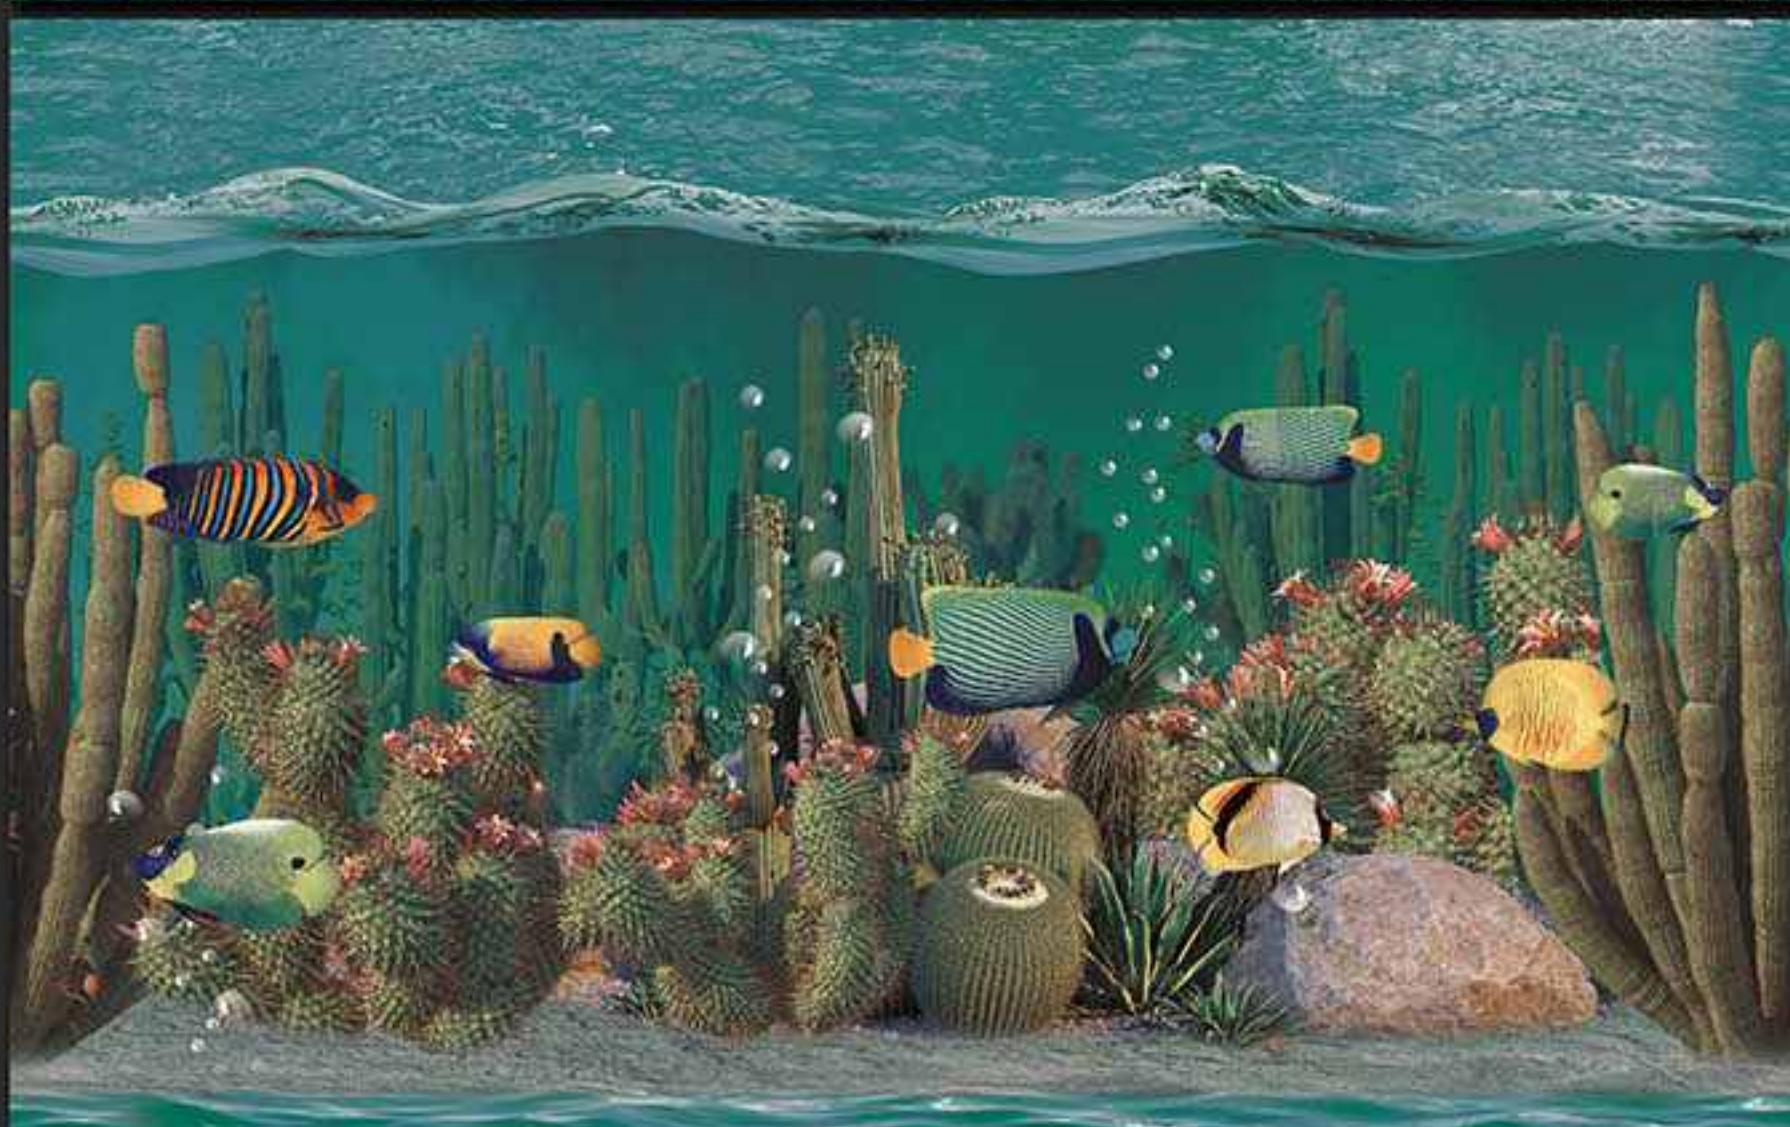

300x450MM GLOSSY

VERONICA
CERAMIC

7251-LT [PLAIN]

7251-HL-A [PLAIN]

7251-HL-B [PLAIN]

7251-DK [PLAIN]

DIGITAL
WALL TILES

300x450MM GLOSSY