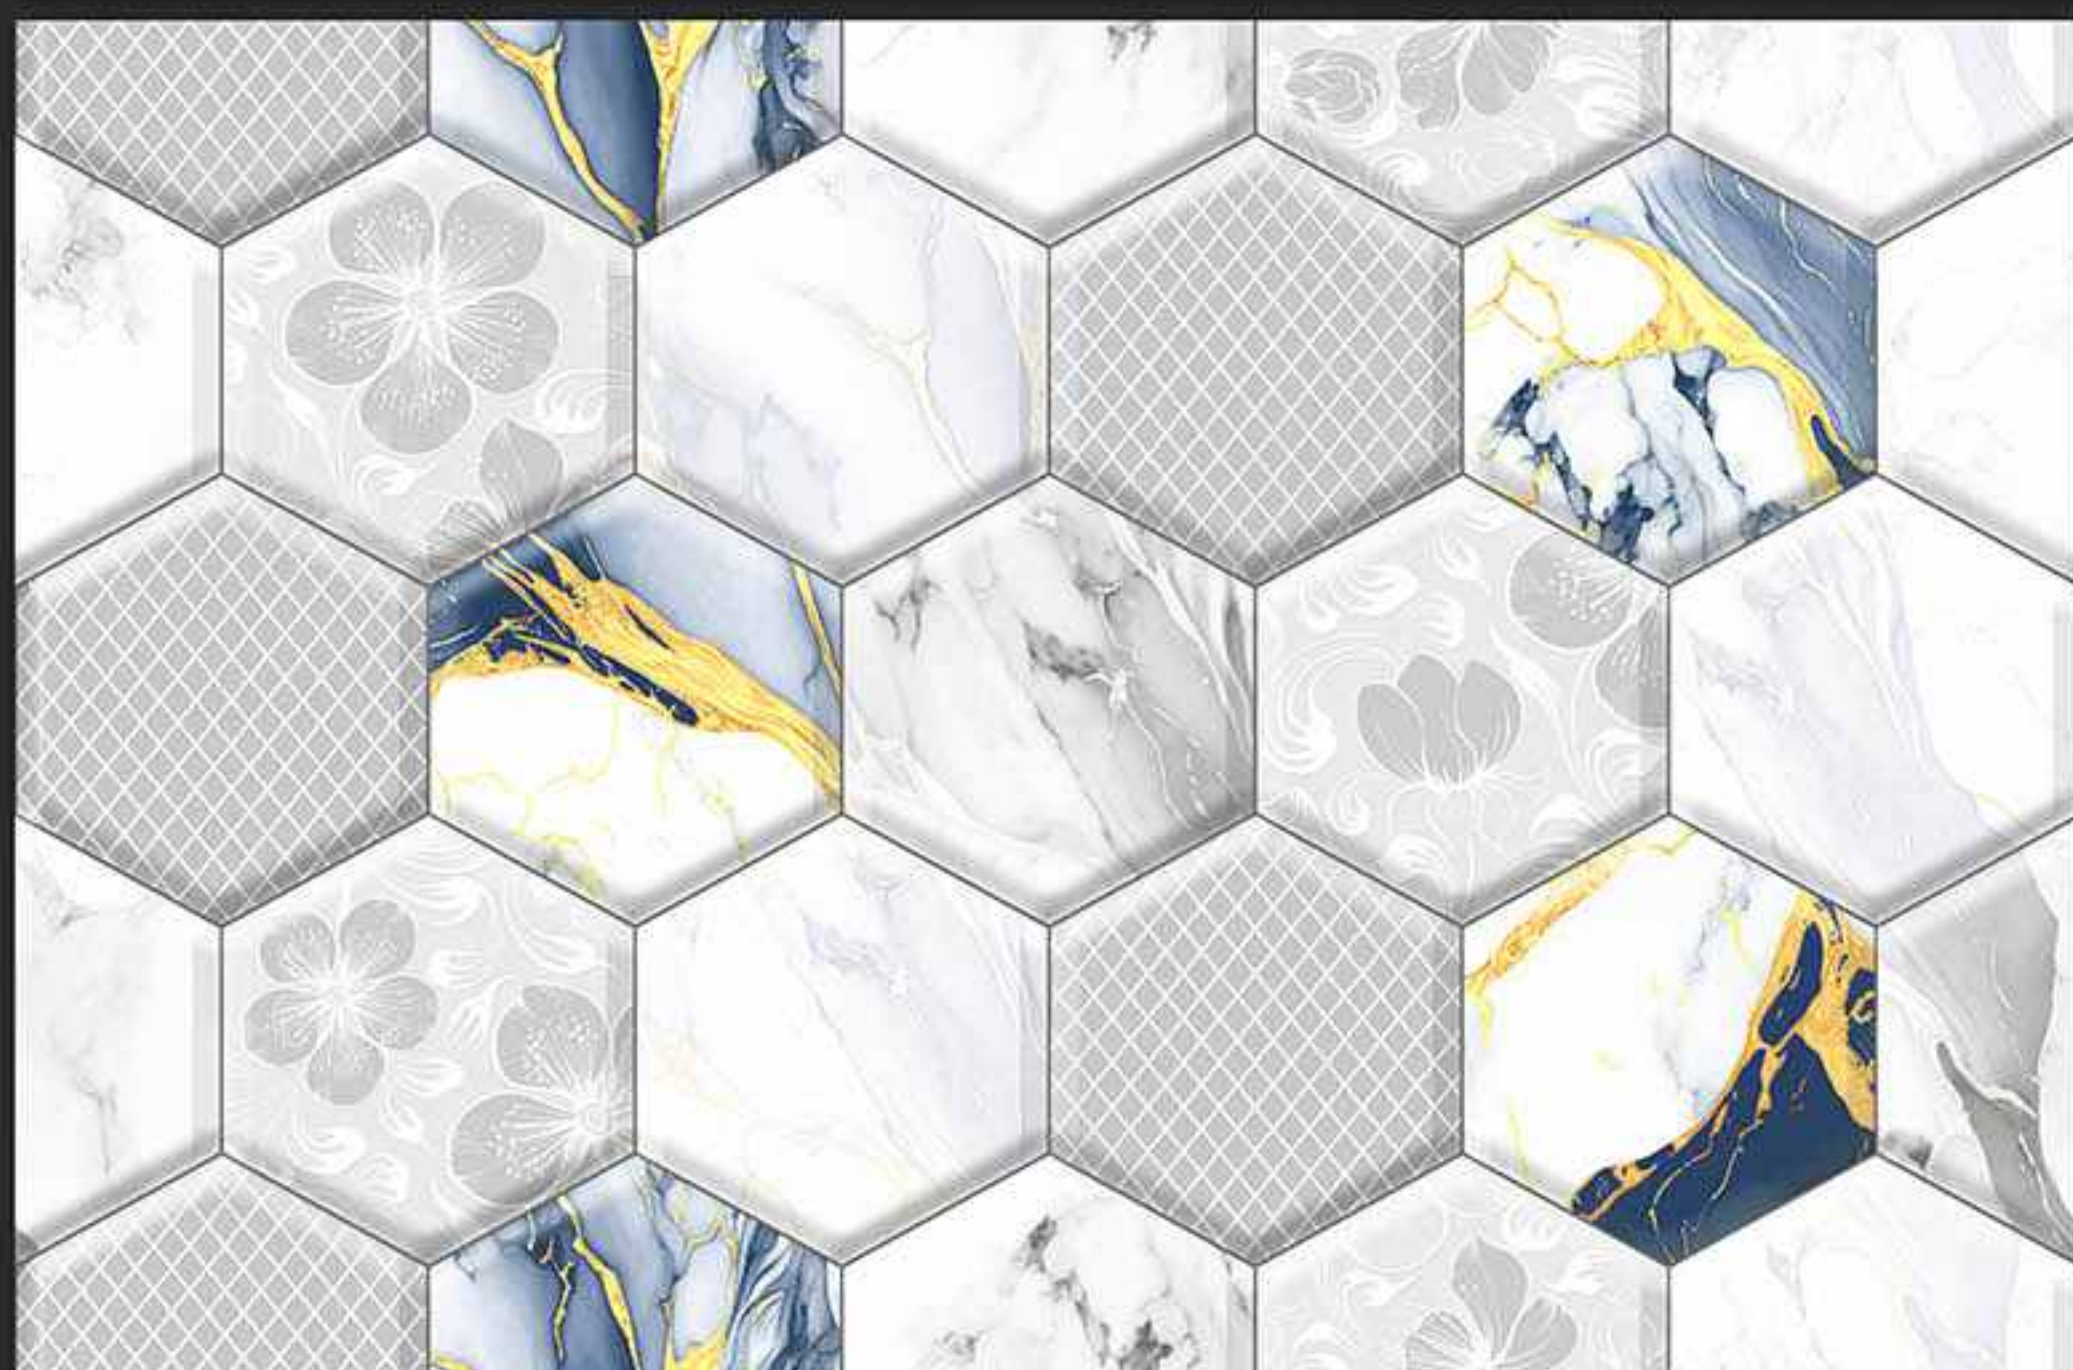

7777-DK [PLAIN]

DIGITAL
WALL TILES

300x450MM GLOSSY

VERONICA
CERAMIC

7783-LT [PLAIN]

7783-HL-A [PUNCH]

7783-DK [PLAIN]

DIGITAL
WALL TILES