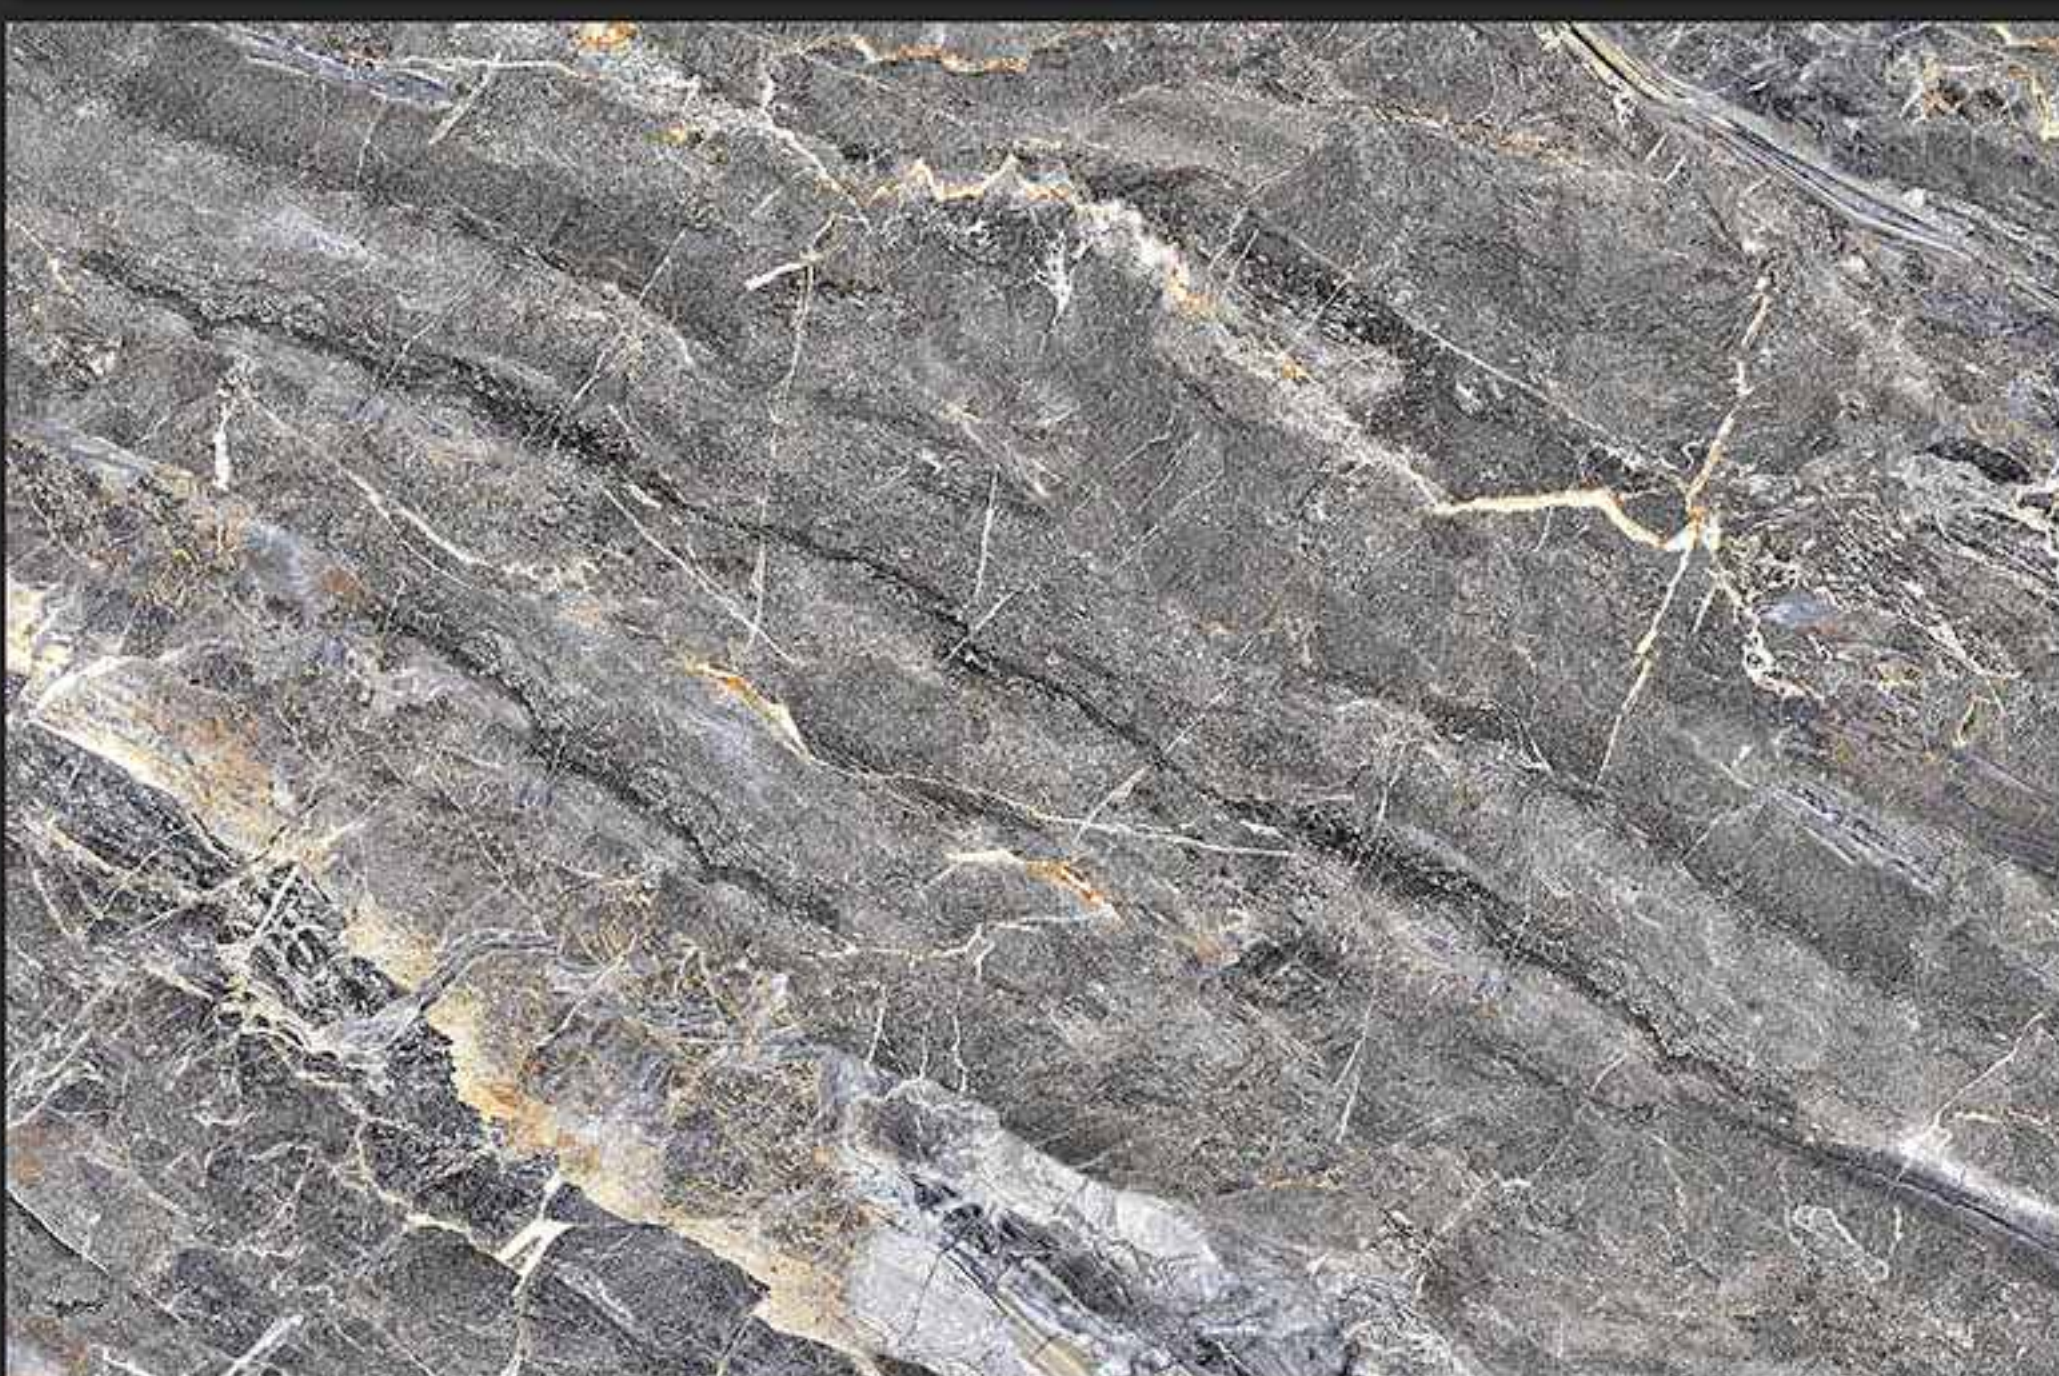

DIGITAL
WALL TILES

300x450MM GLOSSY

VERONICA
CERAMIC

7821-LT [PLAIN]

7821-HL-C [PUNCH]

7821-DK [PLAIN]

DIGITAL
WALL TILES

300x450MM GLOSSY