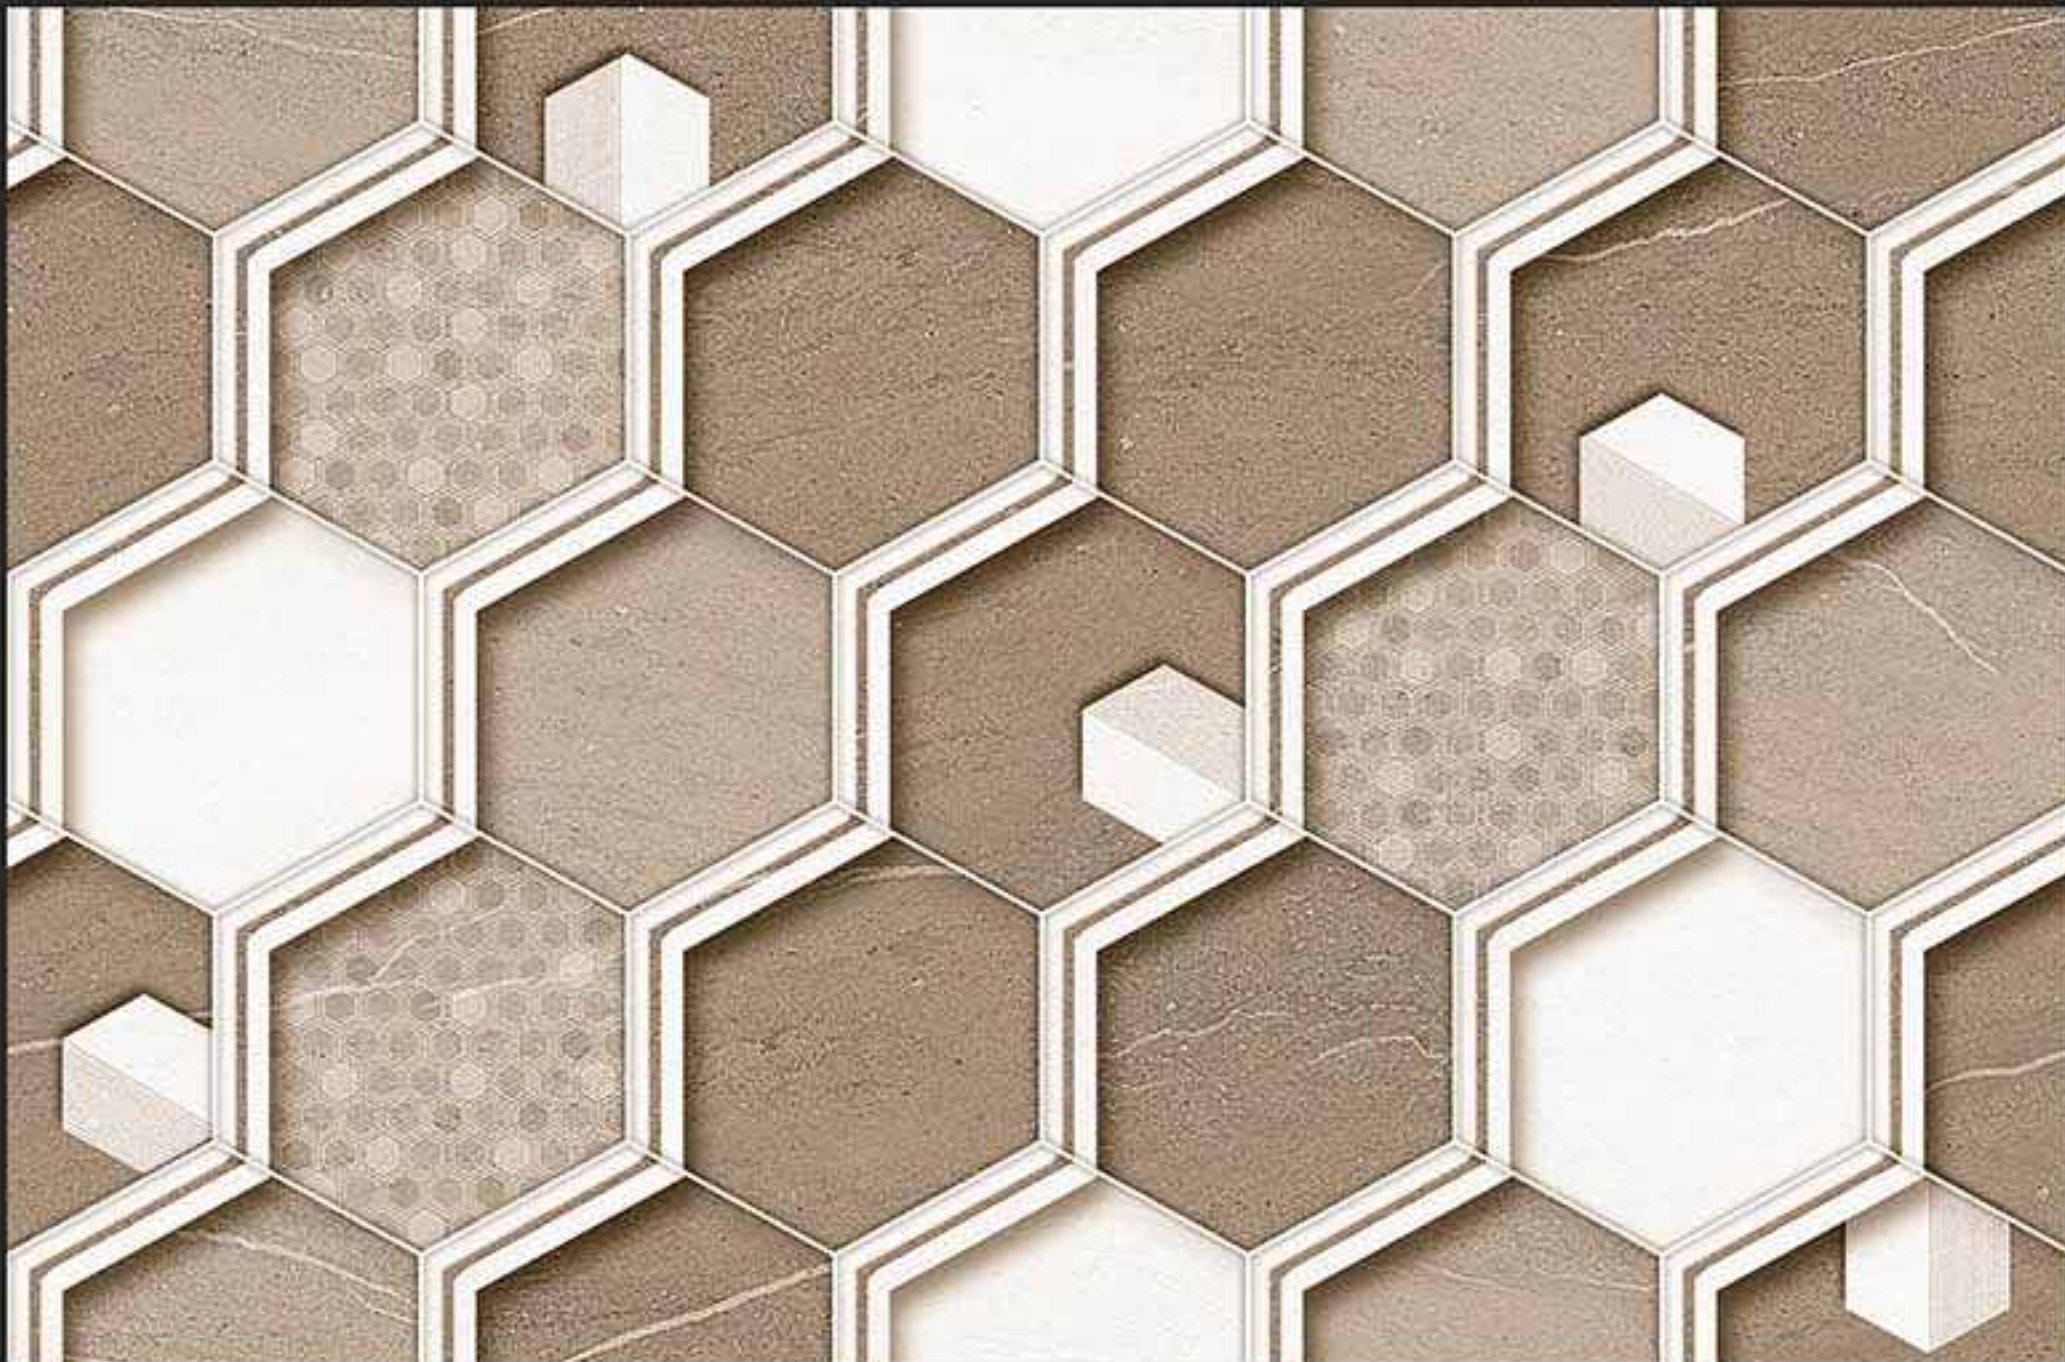

DIGITAL
WALL TILES

300x450MM GLOSSY

VERONICA
CERAMIC

7716-LT [PLAIN]

7716-HL-A [PUNCH]

7716-DK [PLAIN]

DIGITAL
WALL TILES

300x450MM GLOSSY