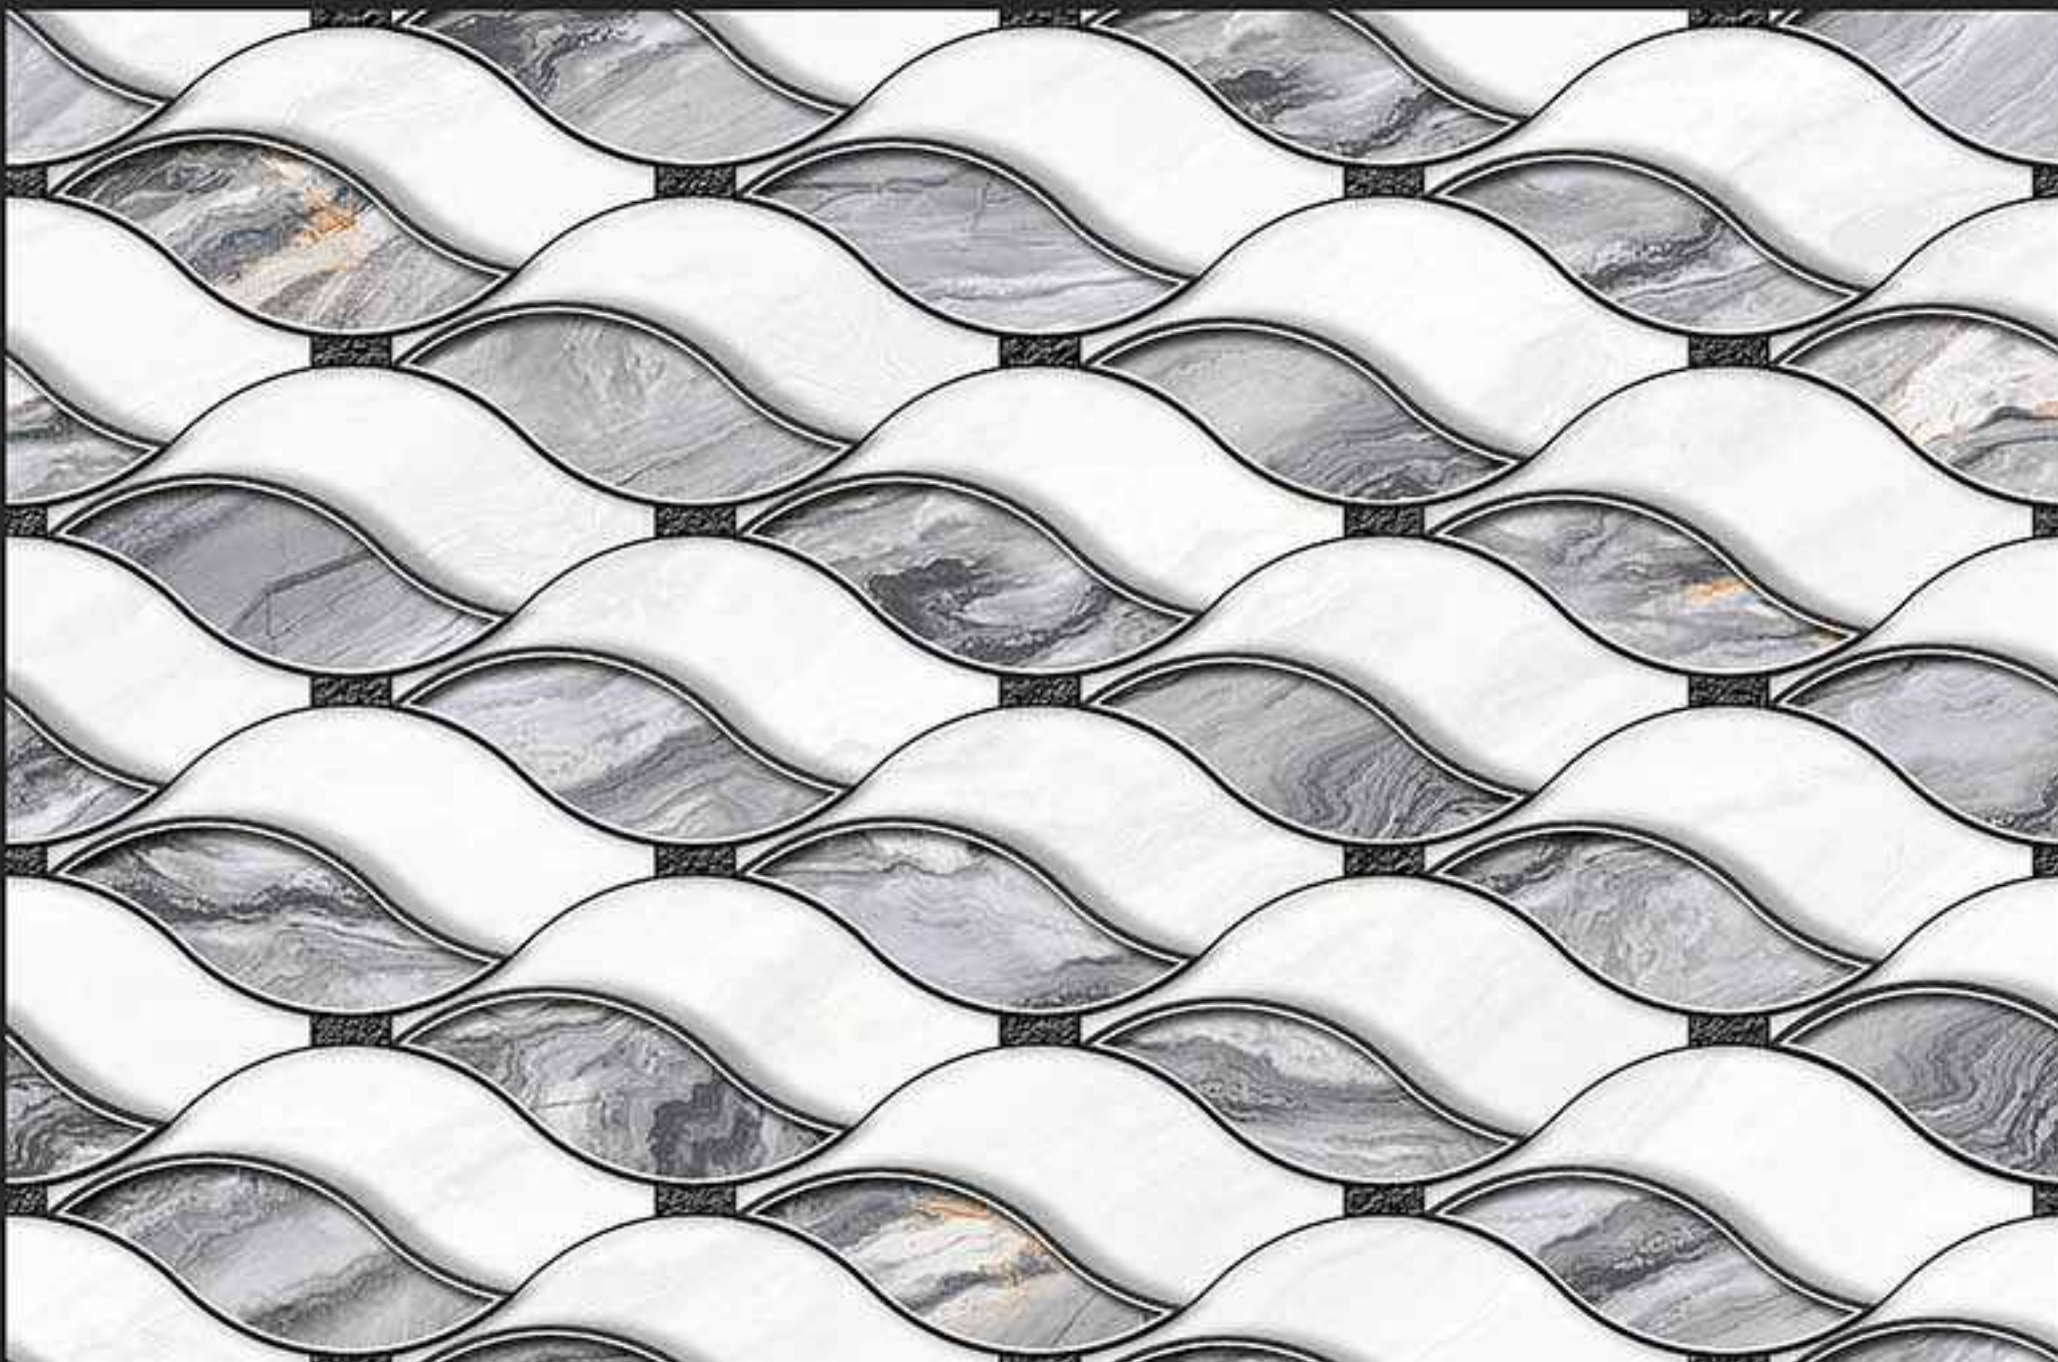

7827-HL-C [PUNCH]