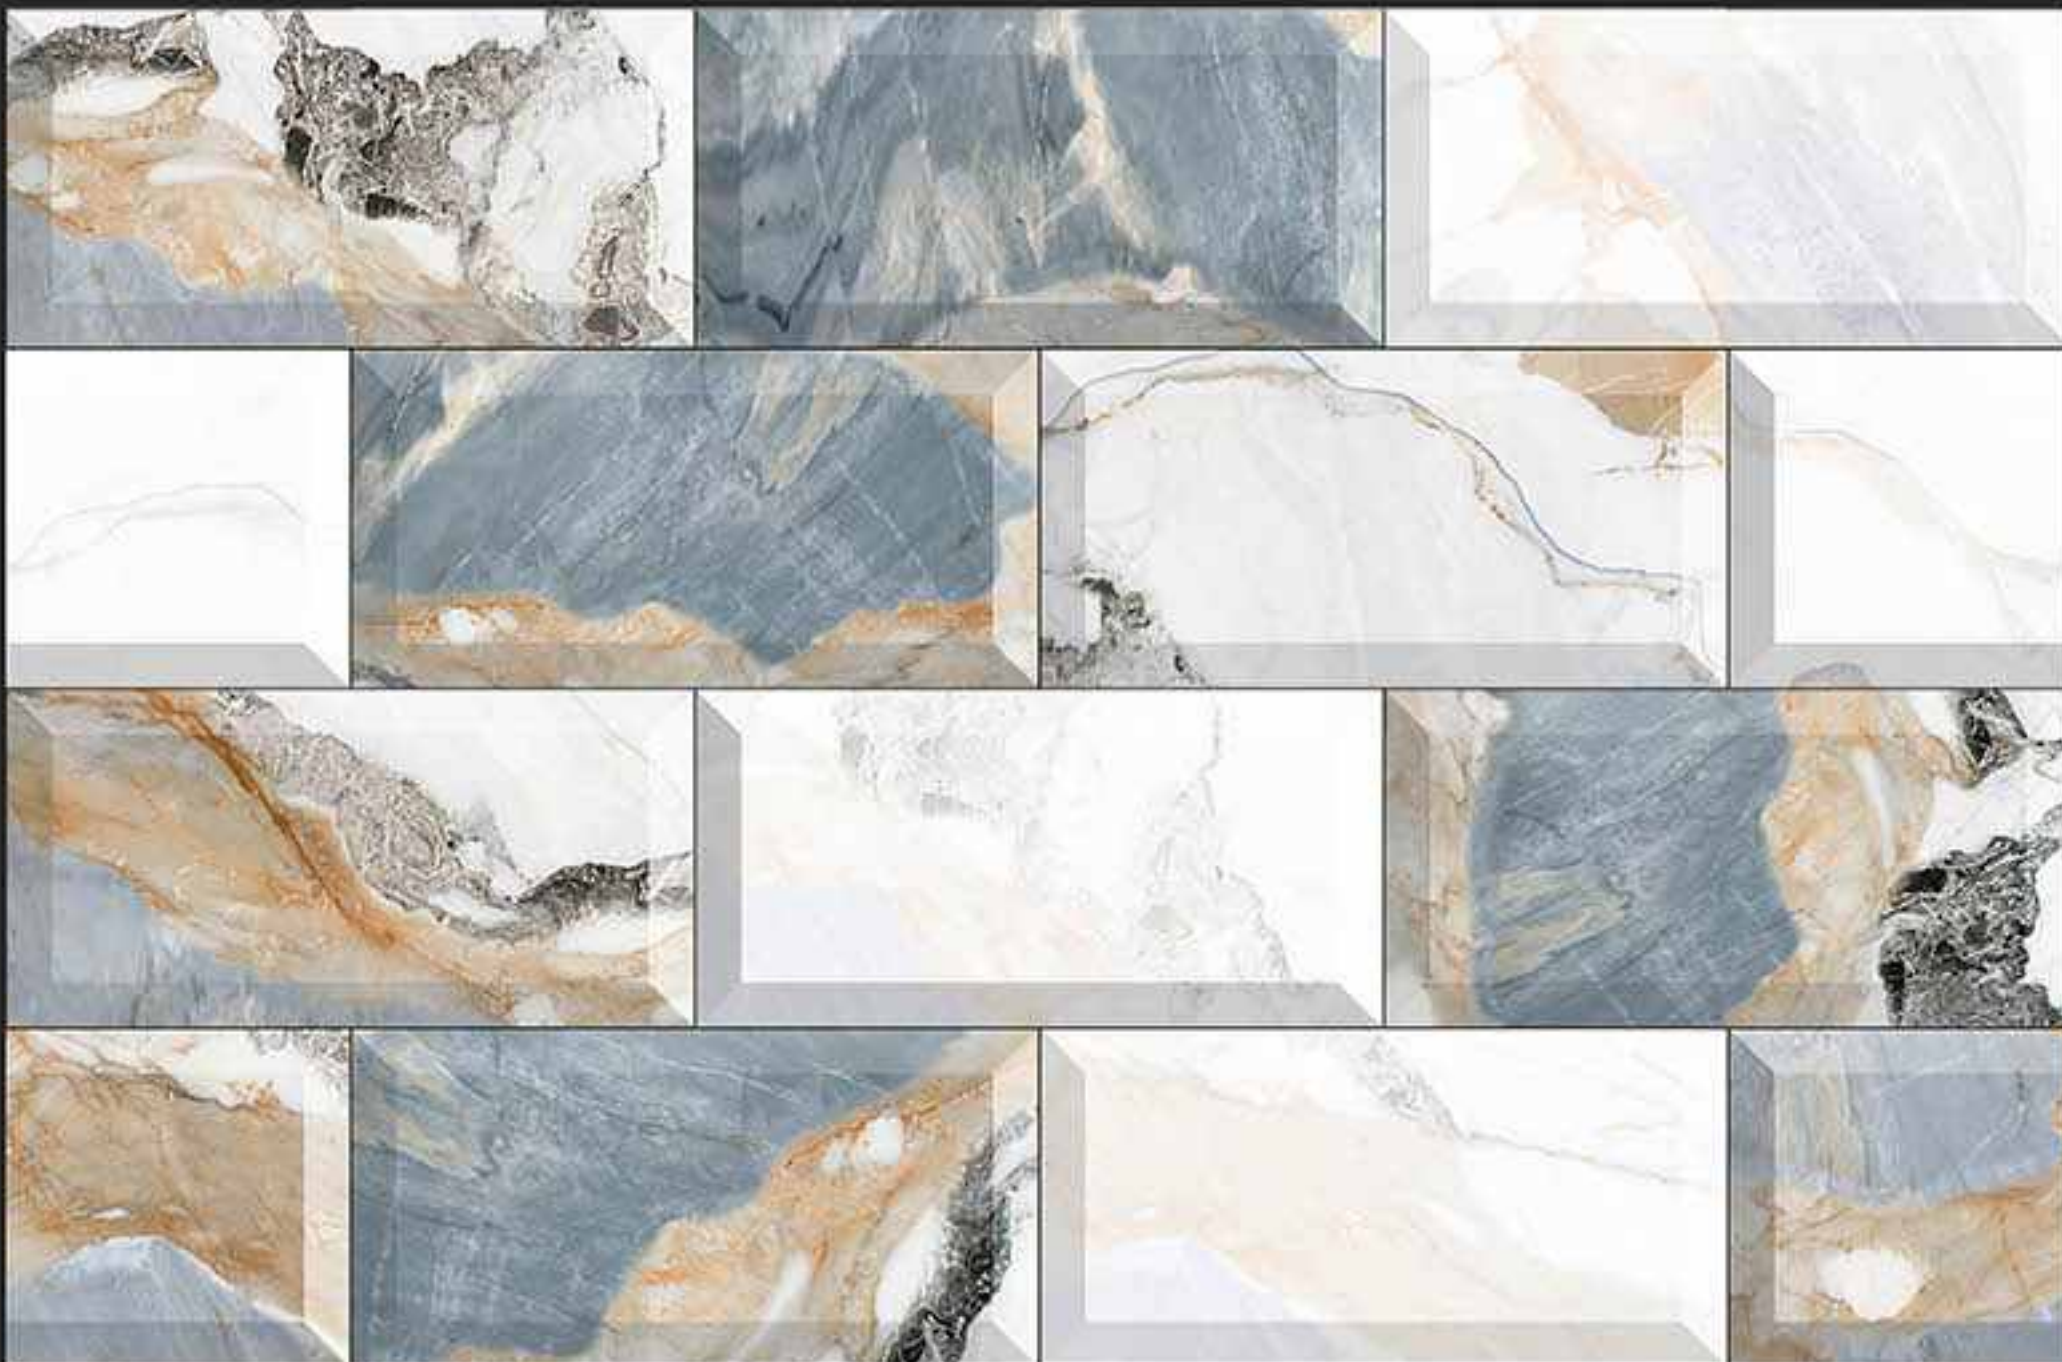

7812-HL-A [PUNCH]