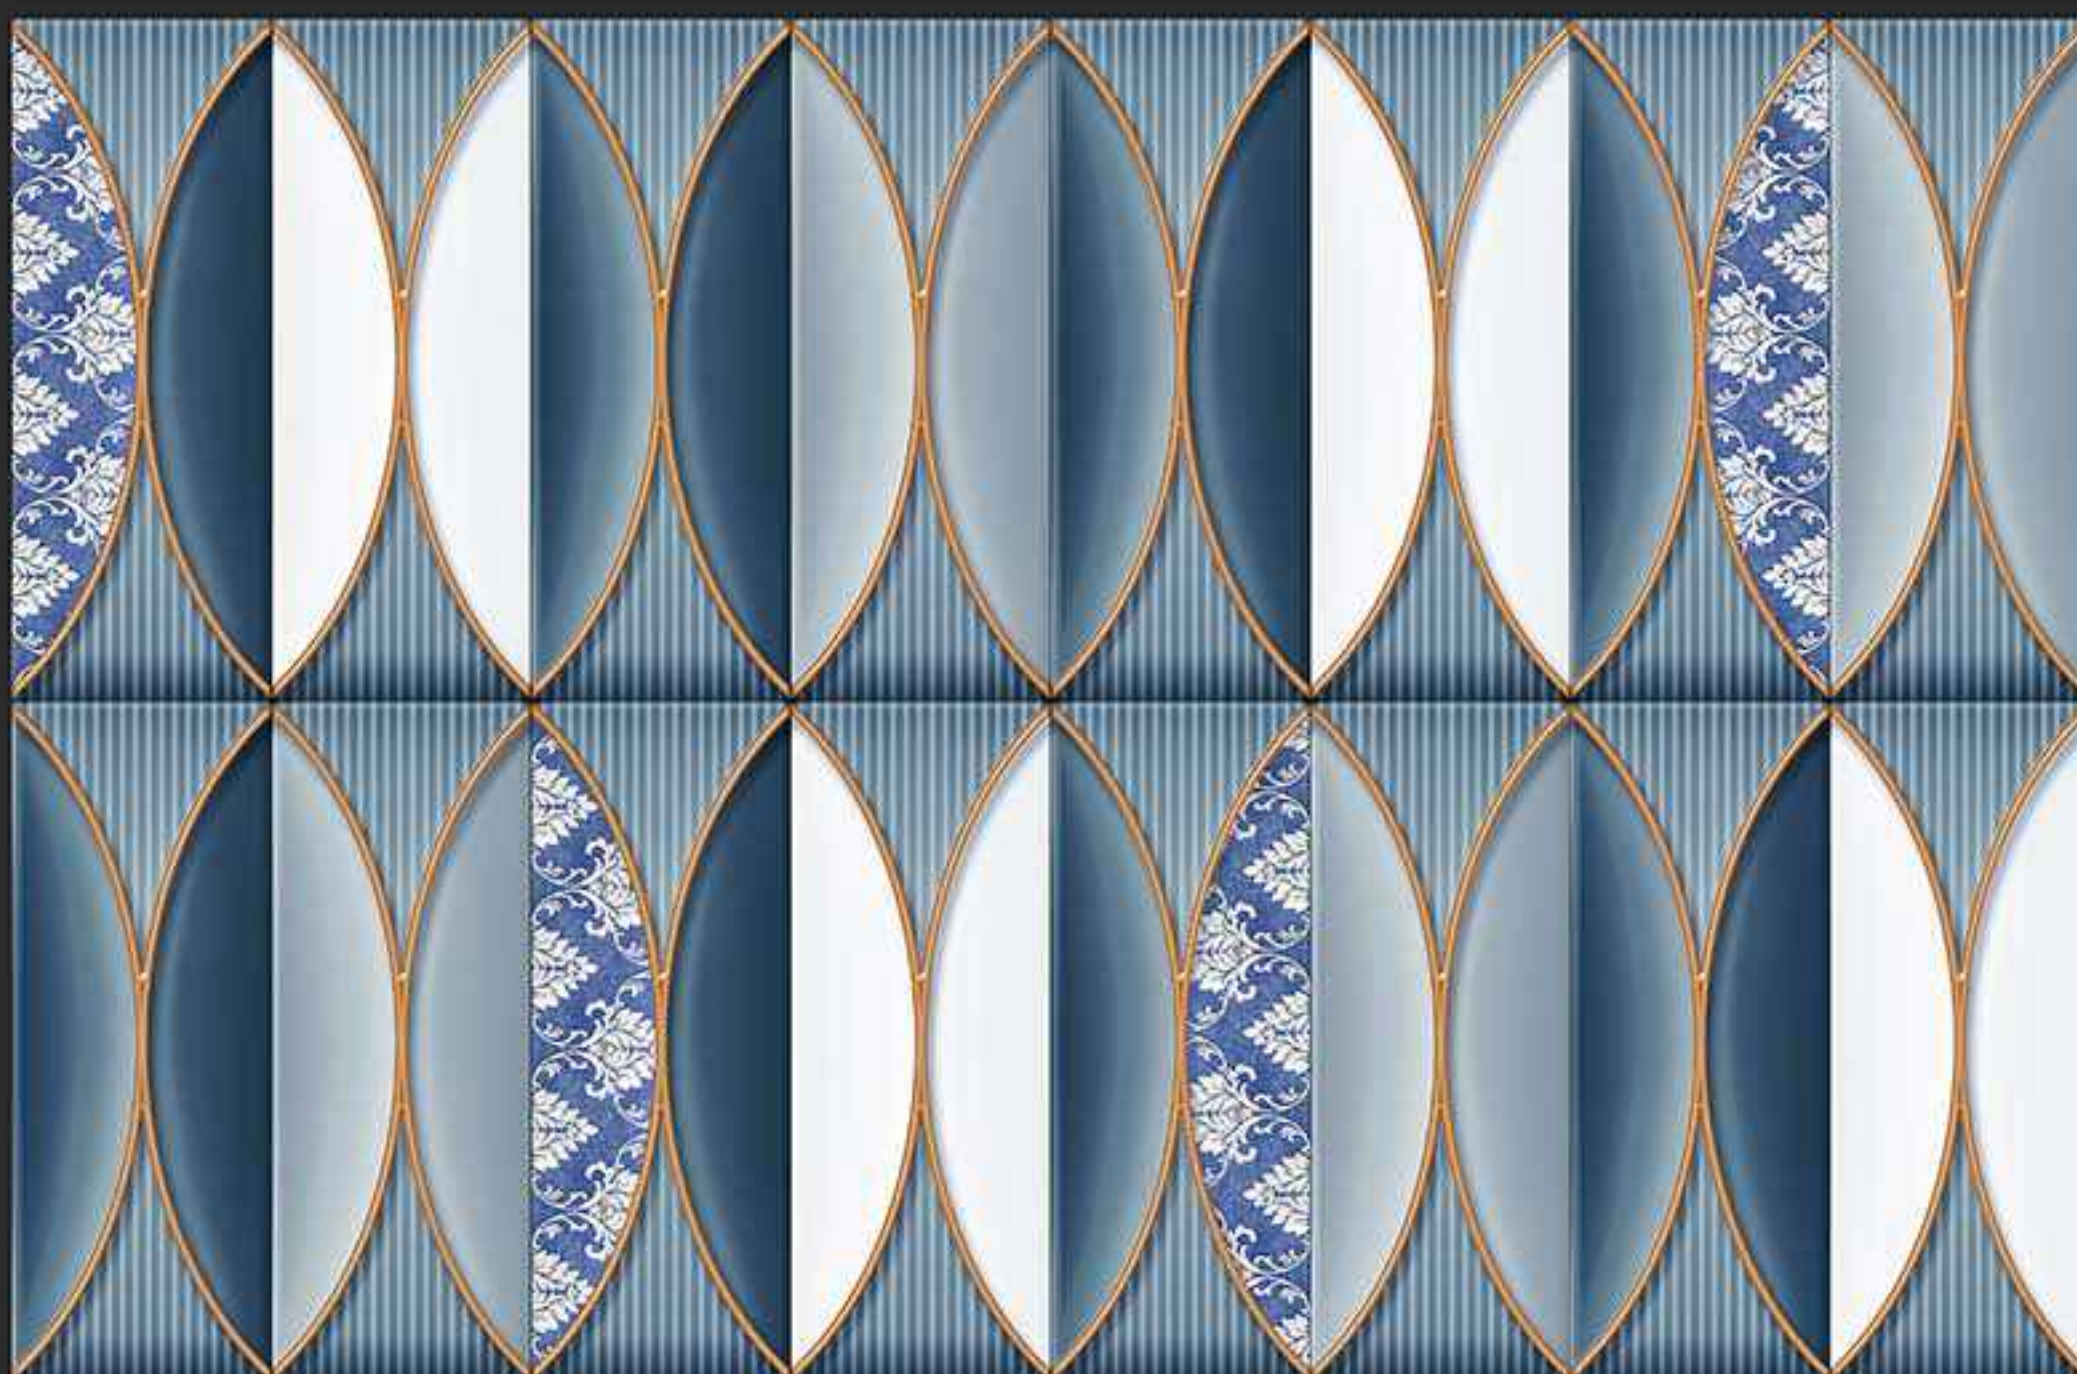

7613-HL-A [PUNCH]