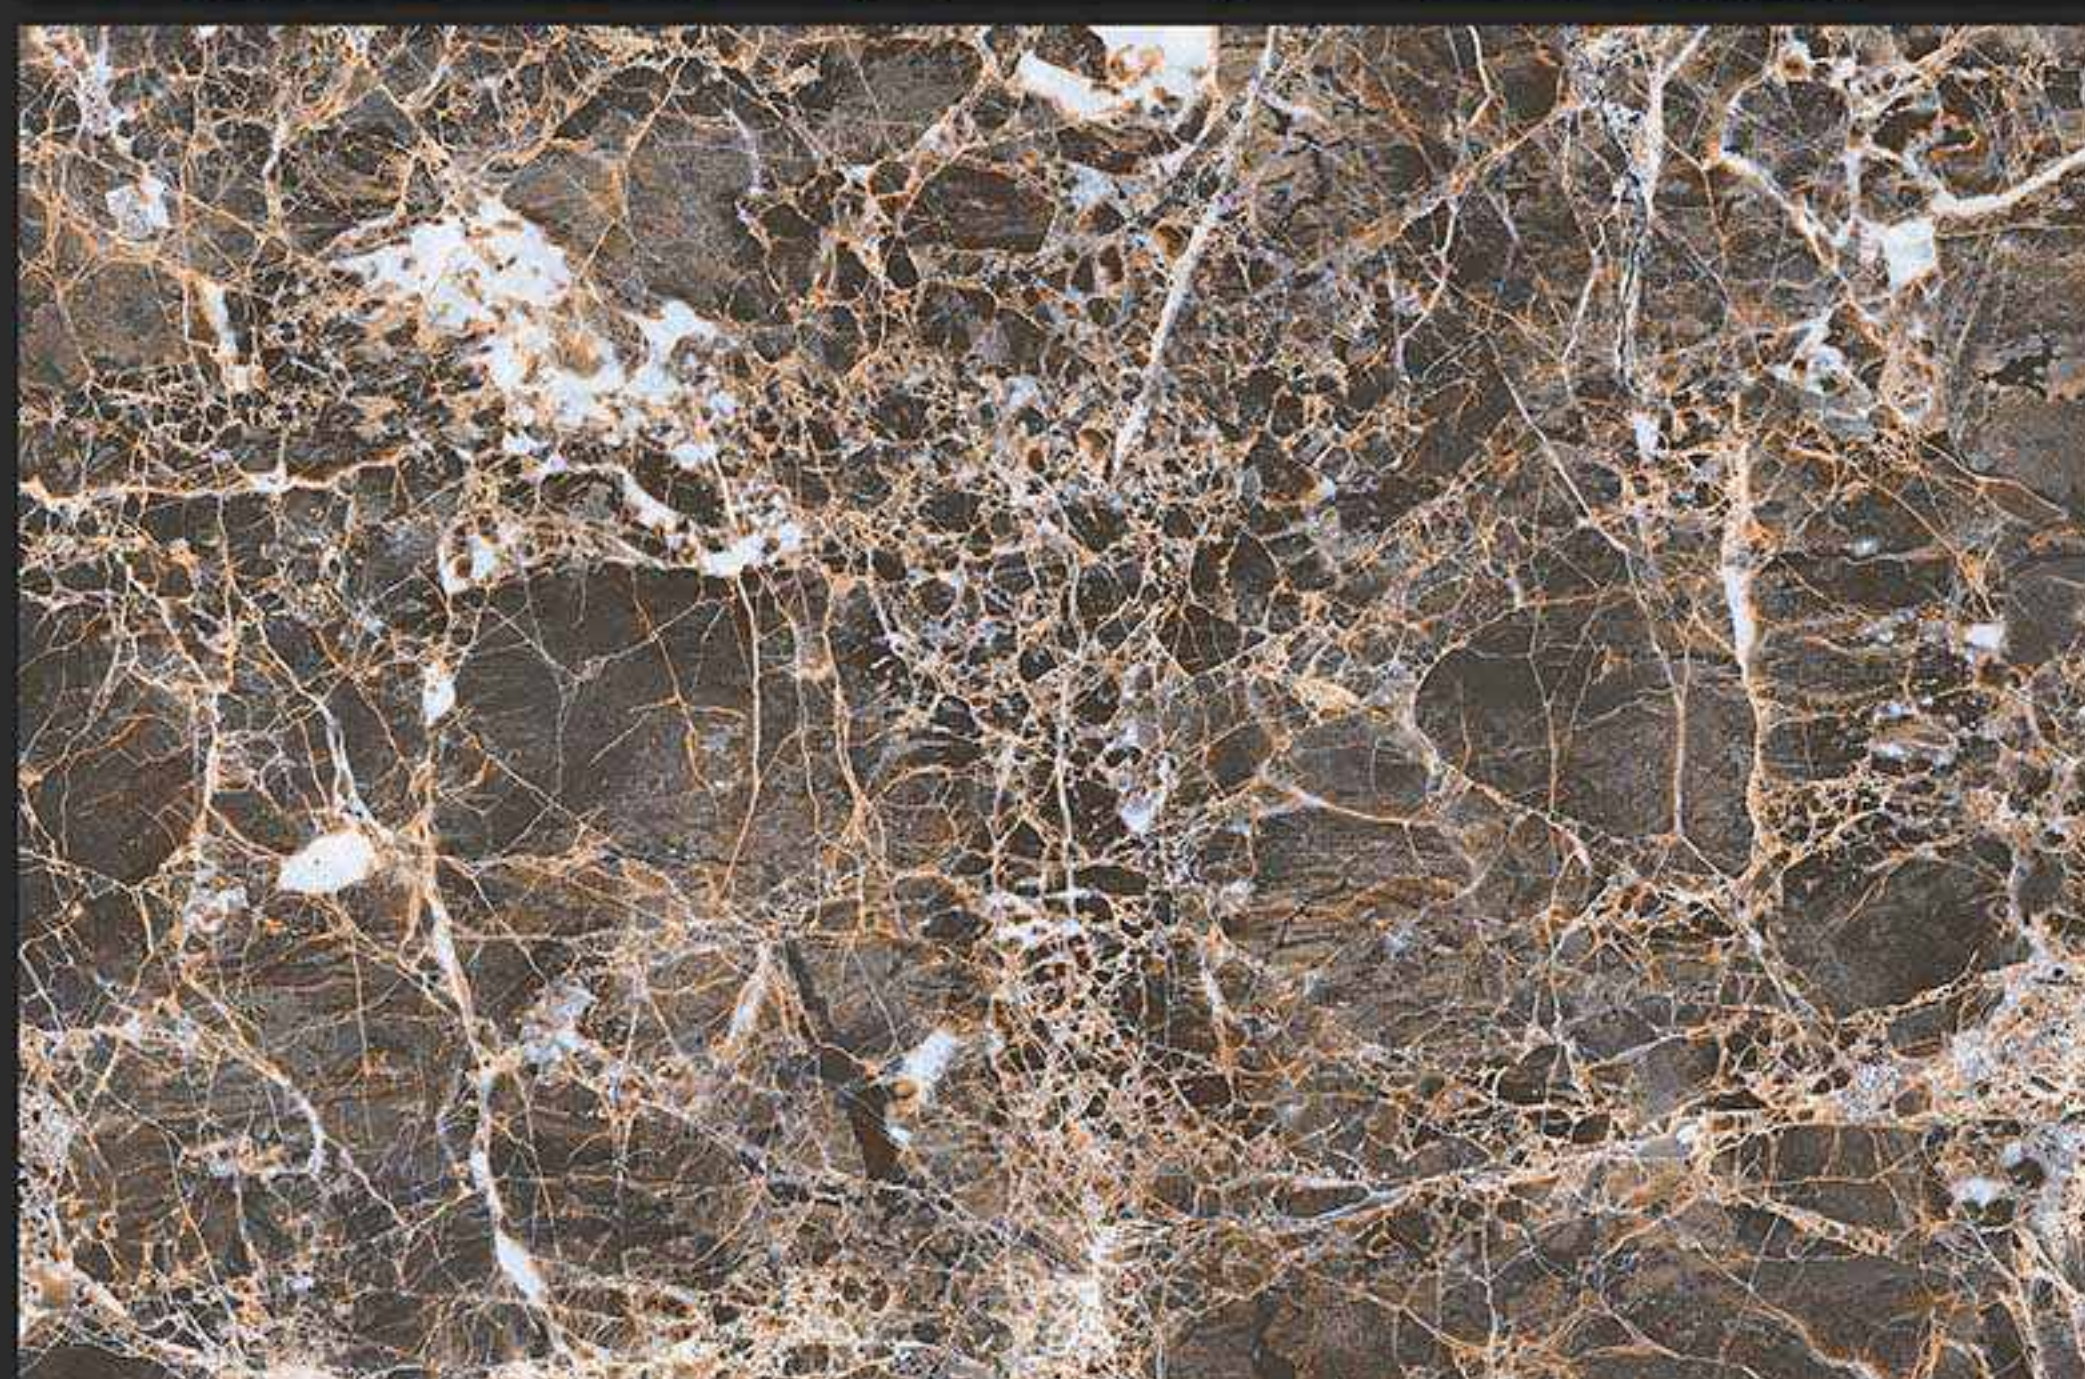

300x450MM GLOSSY

VERONICA
CERAMIC

7662-LT [PLAIN]

7662-HL-C [PUNCH]

7662-DK [PLAIN]

DIGITAL
WALL TILES

300x450MM GLOSSY

VERONICA
CERAMIC