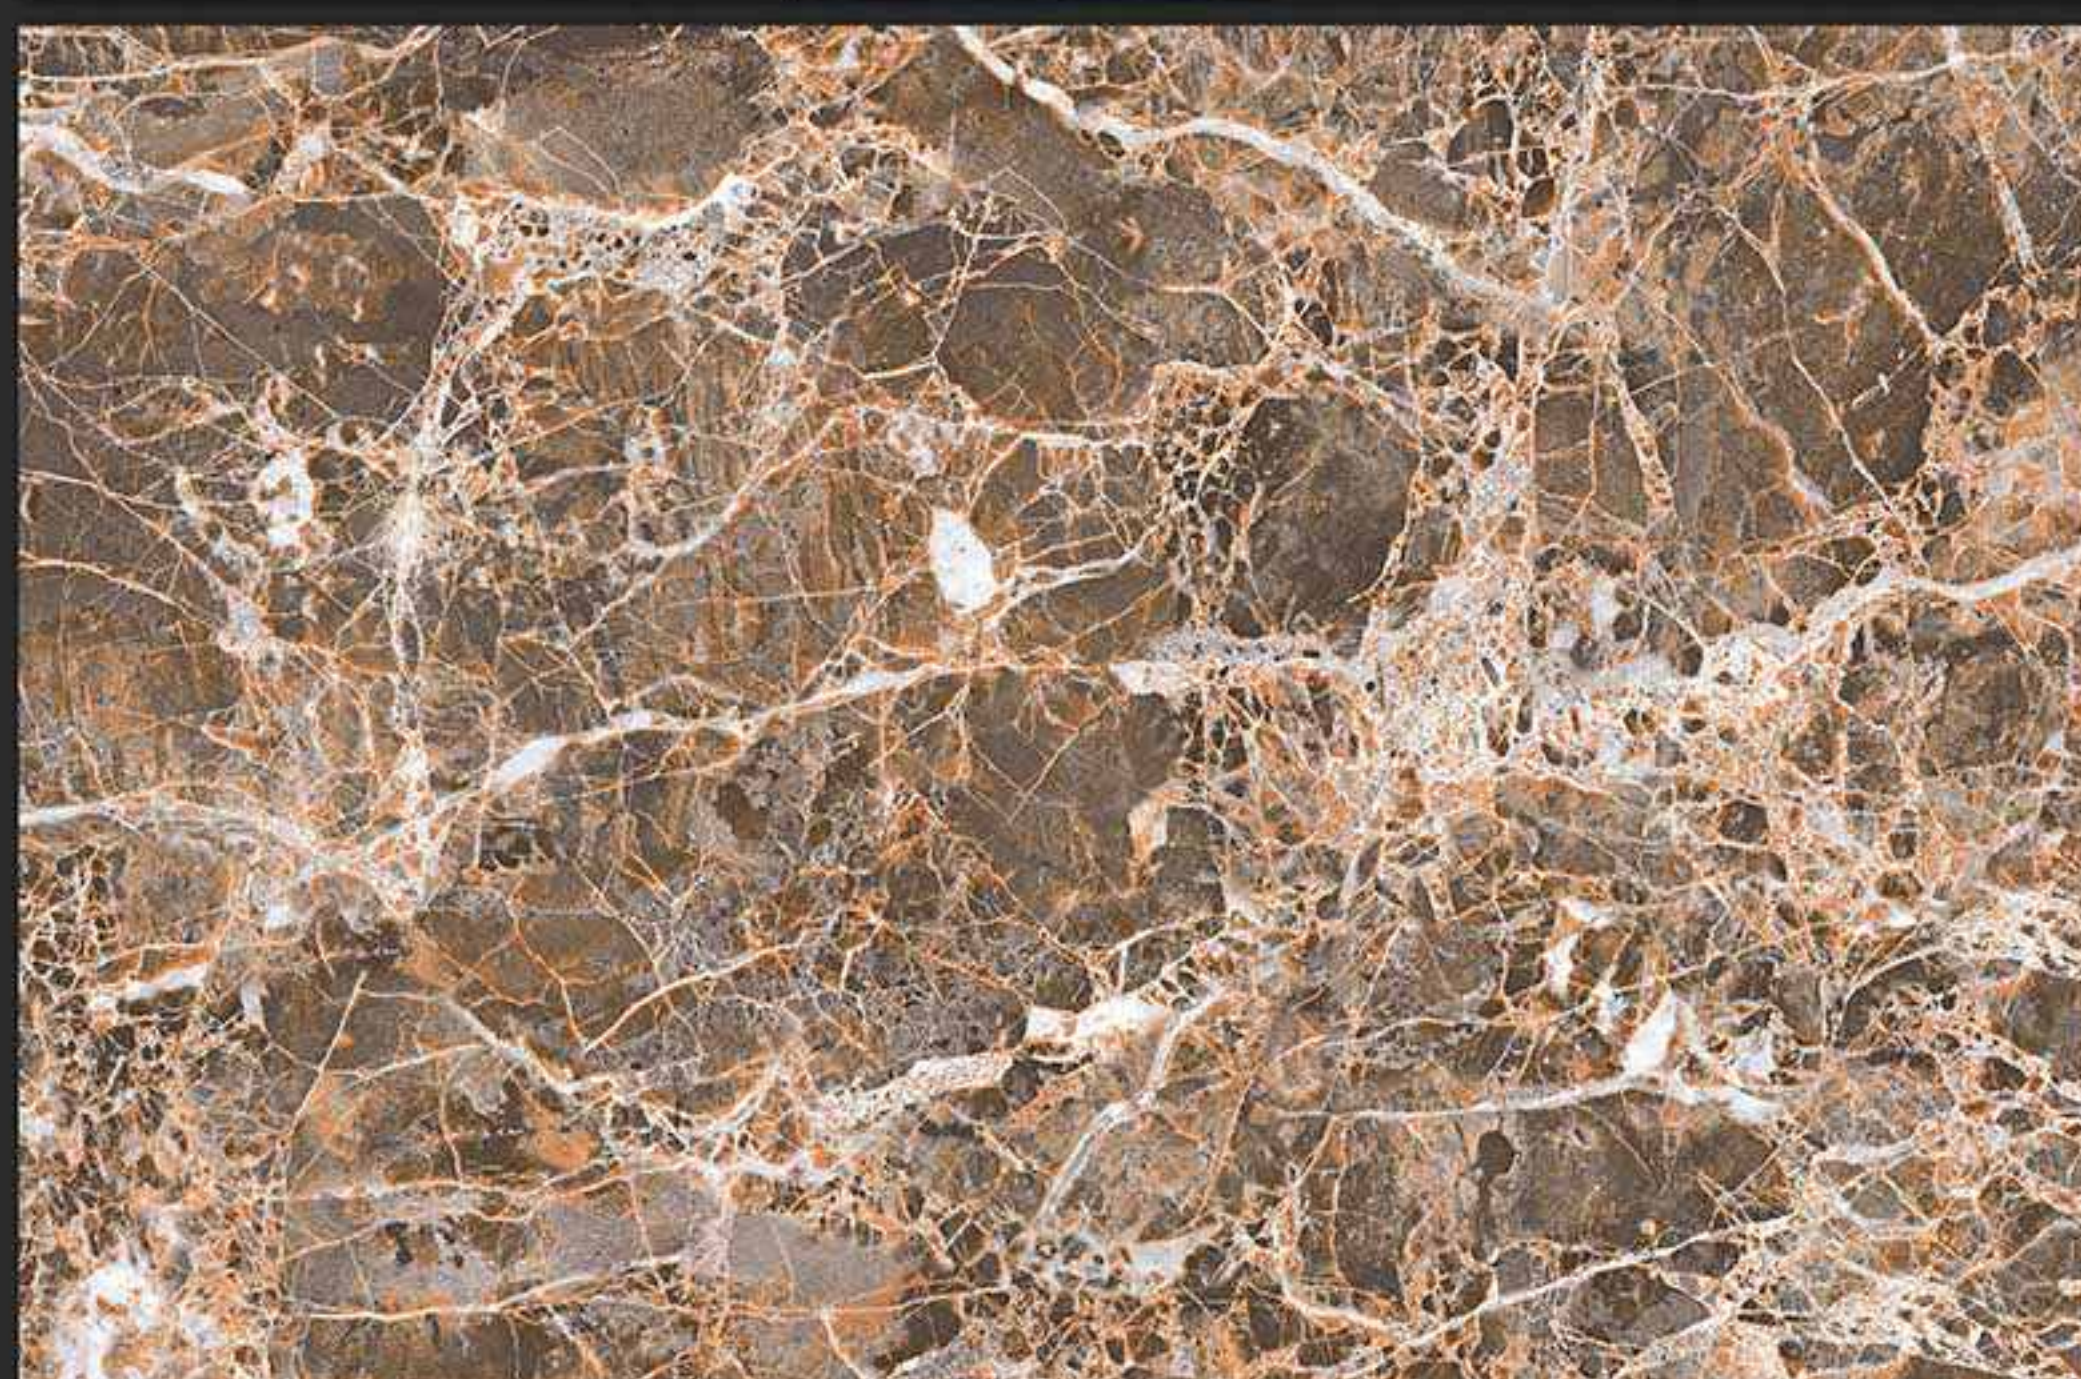

7664-DK [PLAIN]