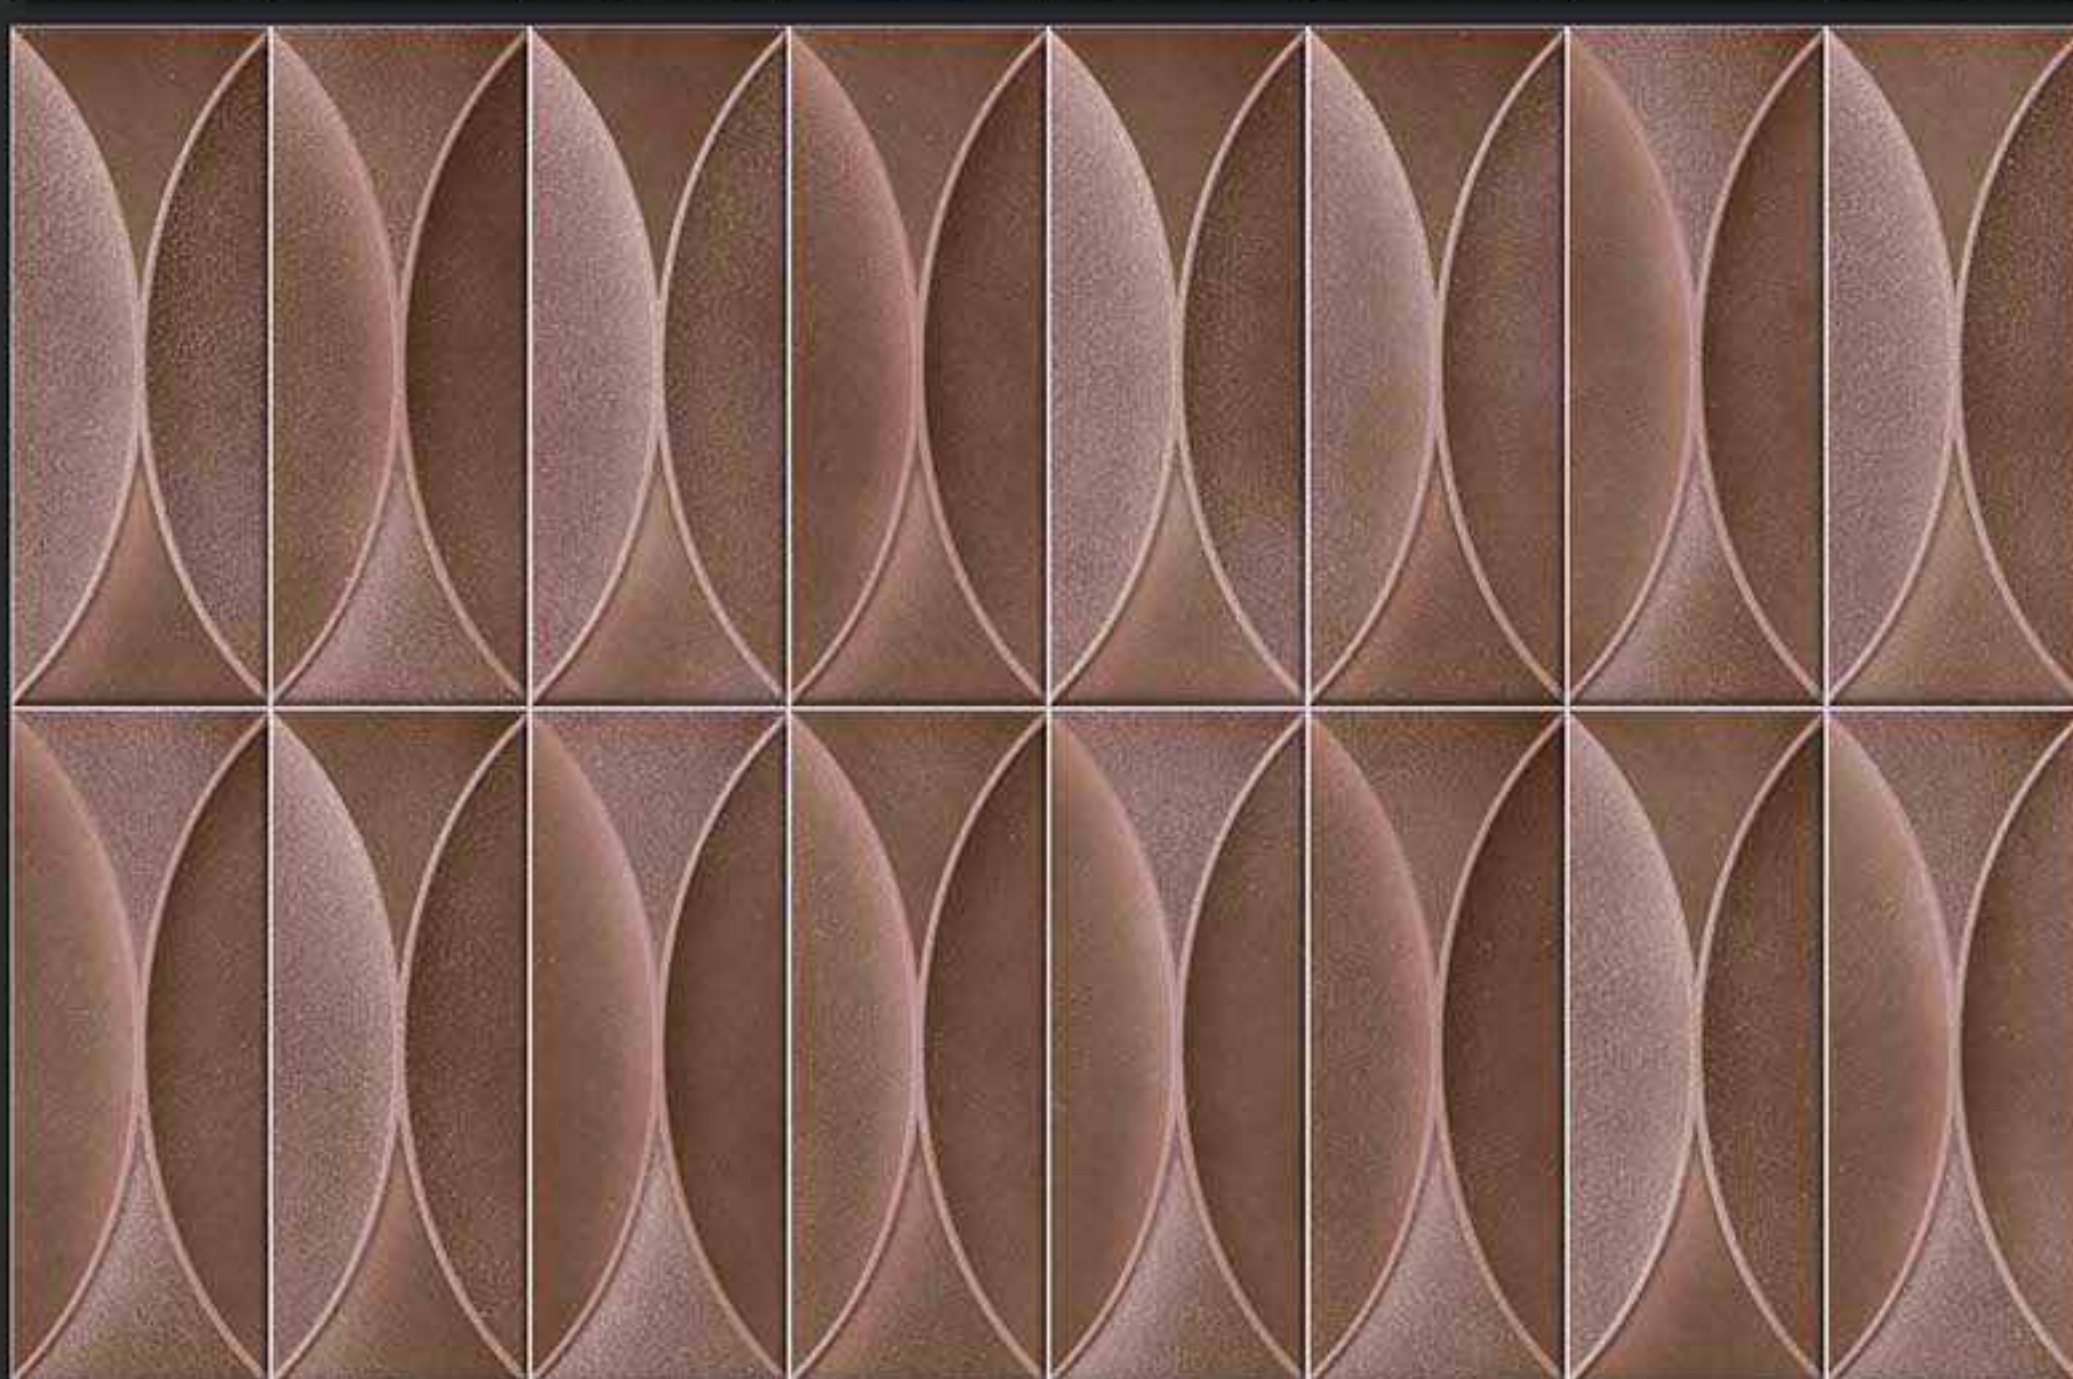

7674-DK [PUNCH]

DIGITAL
WALL TILES

300x450MM GLOSSY

VERONICA
CERAMIC

7675-LT [PUNCH]

7675-HL-A [PUNCH]

7675-DK [PUNCH]

DIGITAL
WALL TILES

300x450MM GLOSSY

VERONICA
CERAMIC

7675-LT [PUNCH]

7675-HL-B [PUNCH]

7675-DK [PUNCH]

DIGITAL
WALL TILES

300x450MM GLOSSY

VERONICA
CERAMIC