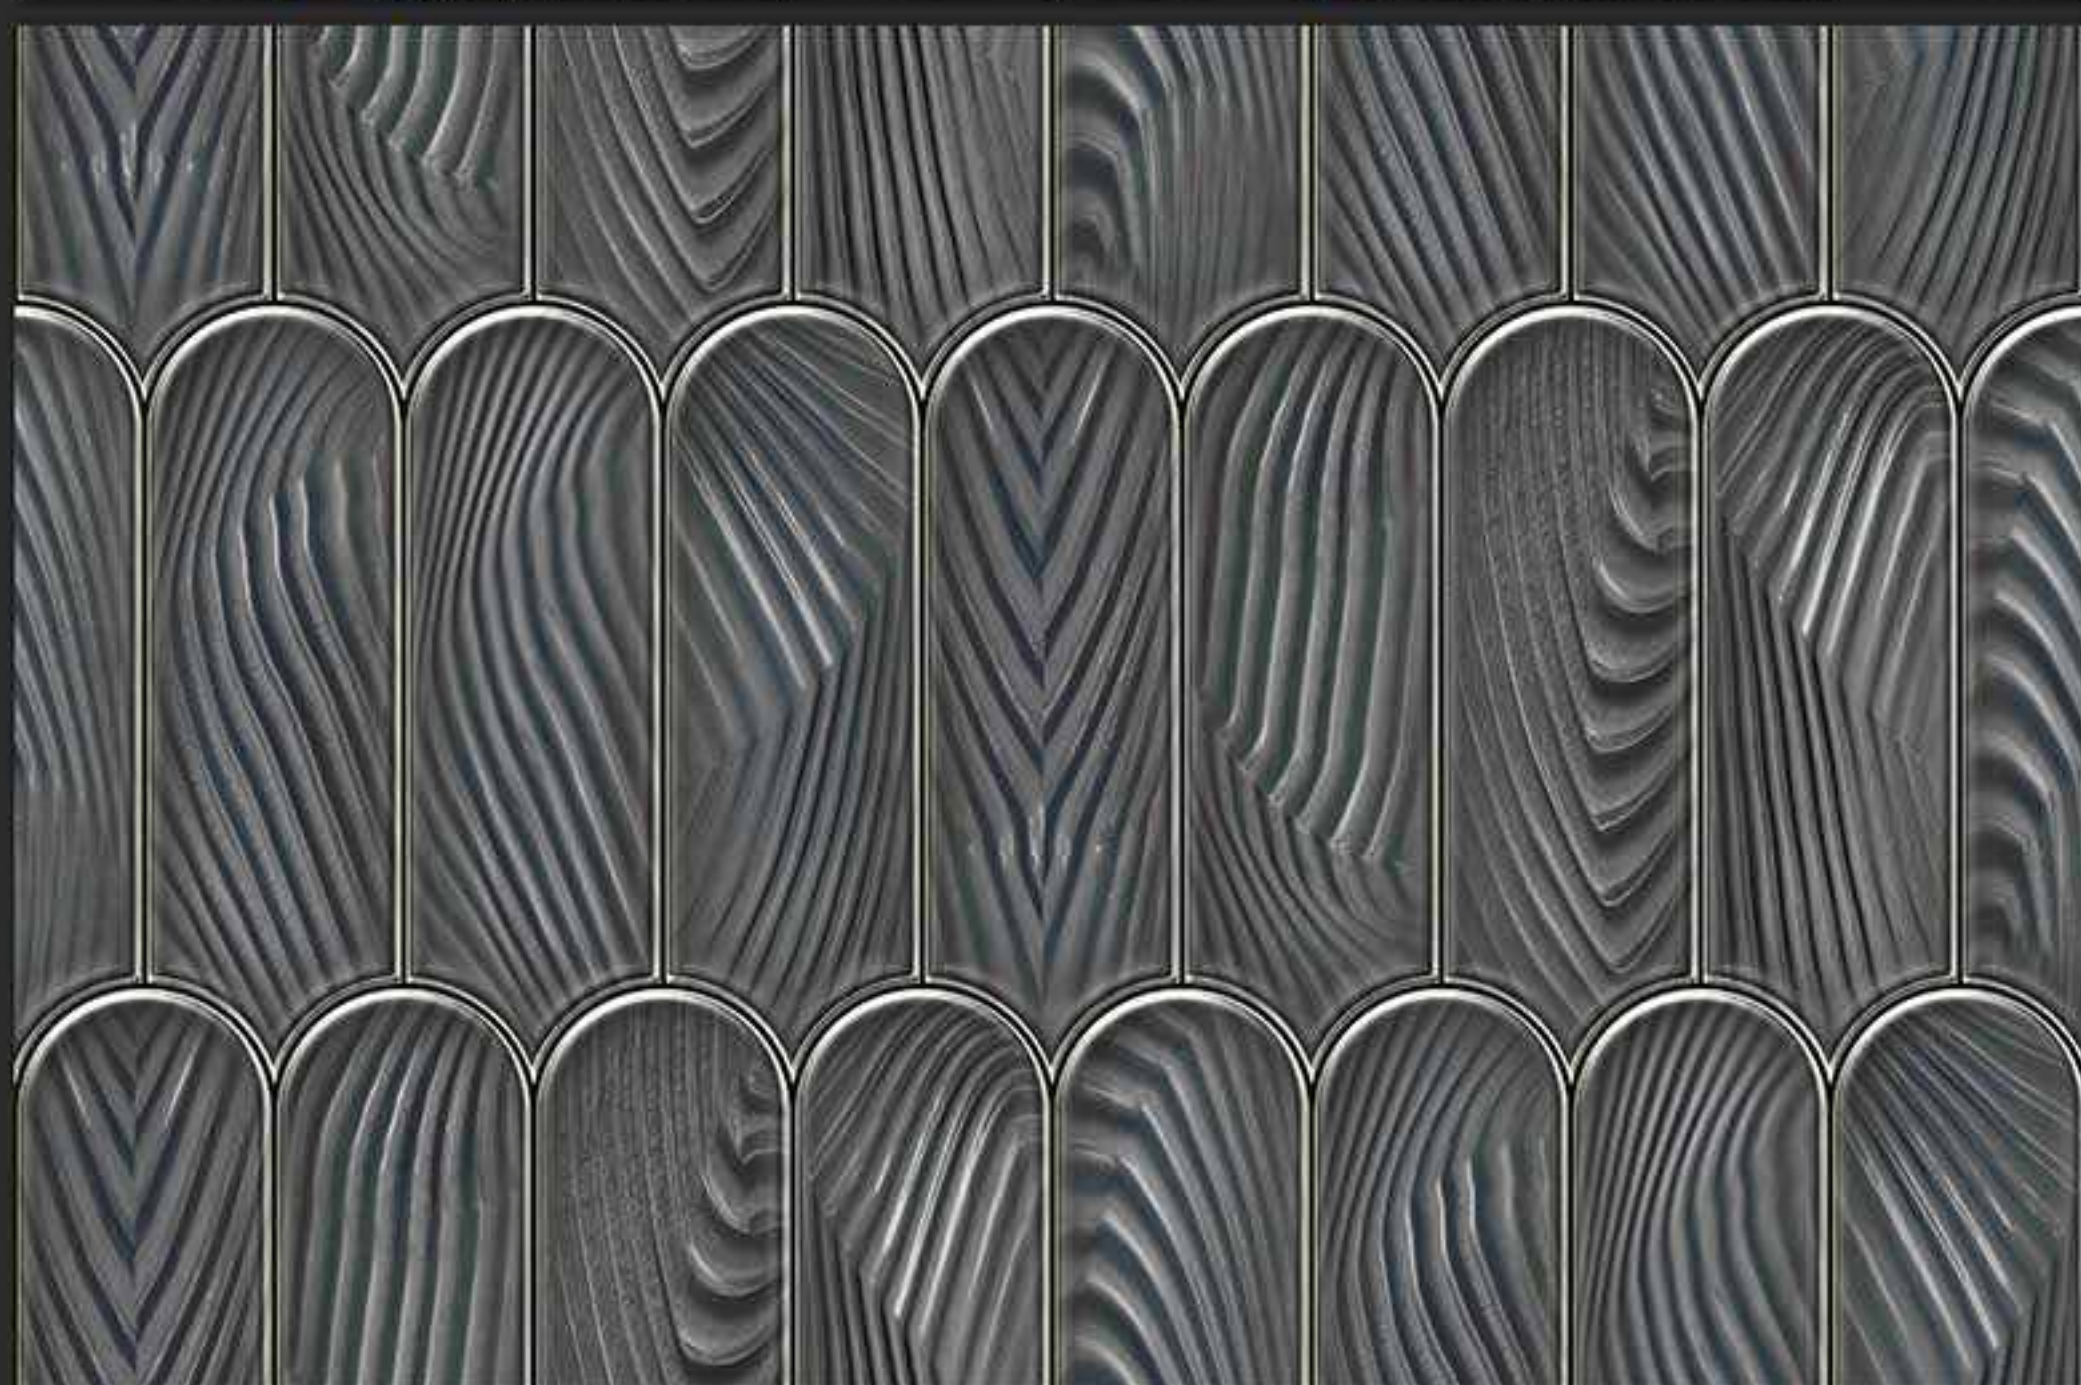

7647-DK [PLAIN]

DIGITAL
WALL TILES

300x450MM GLOSSY

VERONICA
CERAMIC

7648-LT [PUNCH]

7648-HL-A [PUNCH]

7648-DK [PUNCH]

DIGITAL
WALL TILES