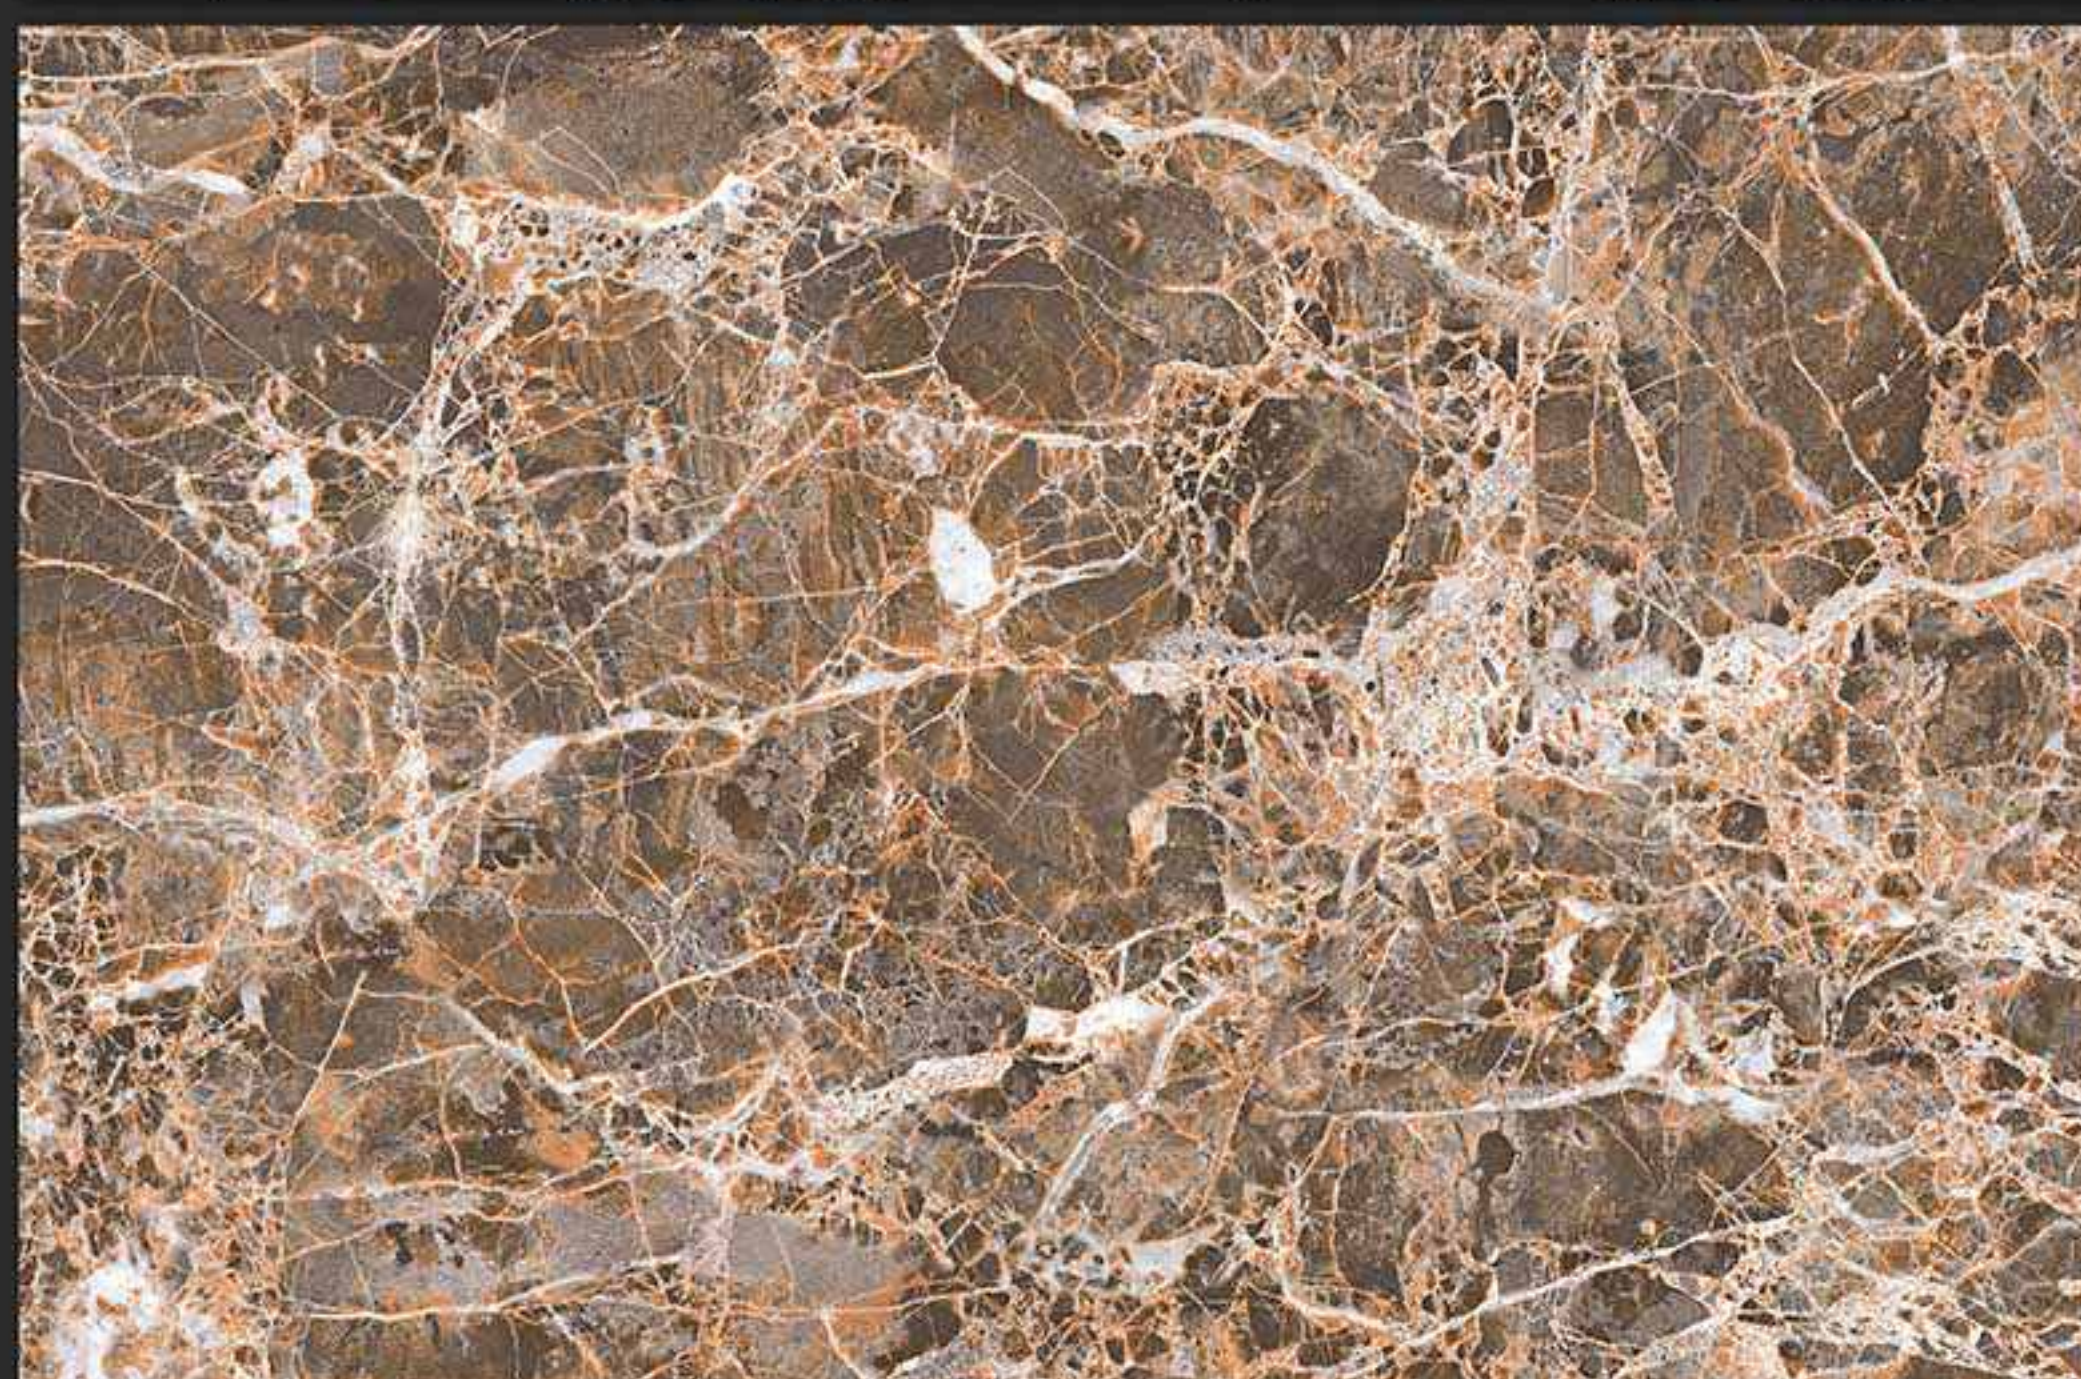

7664-DK [PLAIN]

DIGITAL
WALL TILES

300x450MM GLOSSY

VERONICA
CERAMIC

7664-LT [PLAIN]

7664-HL-C [PUNCH]

7664-DK [PLAIN]

DIGITAL
WALL TILES