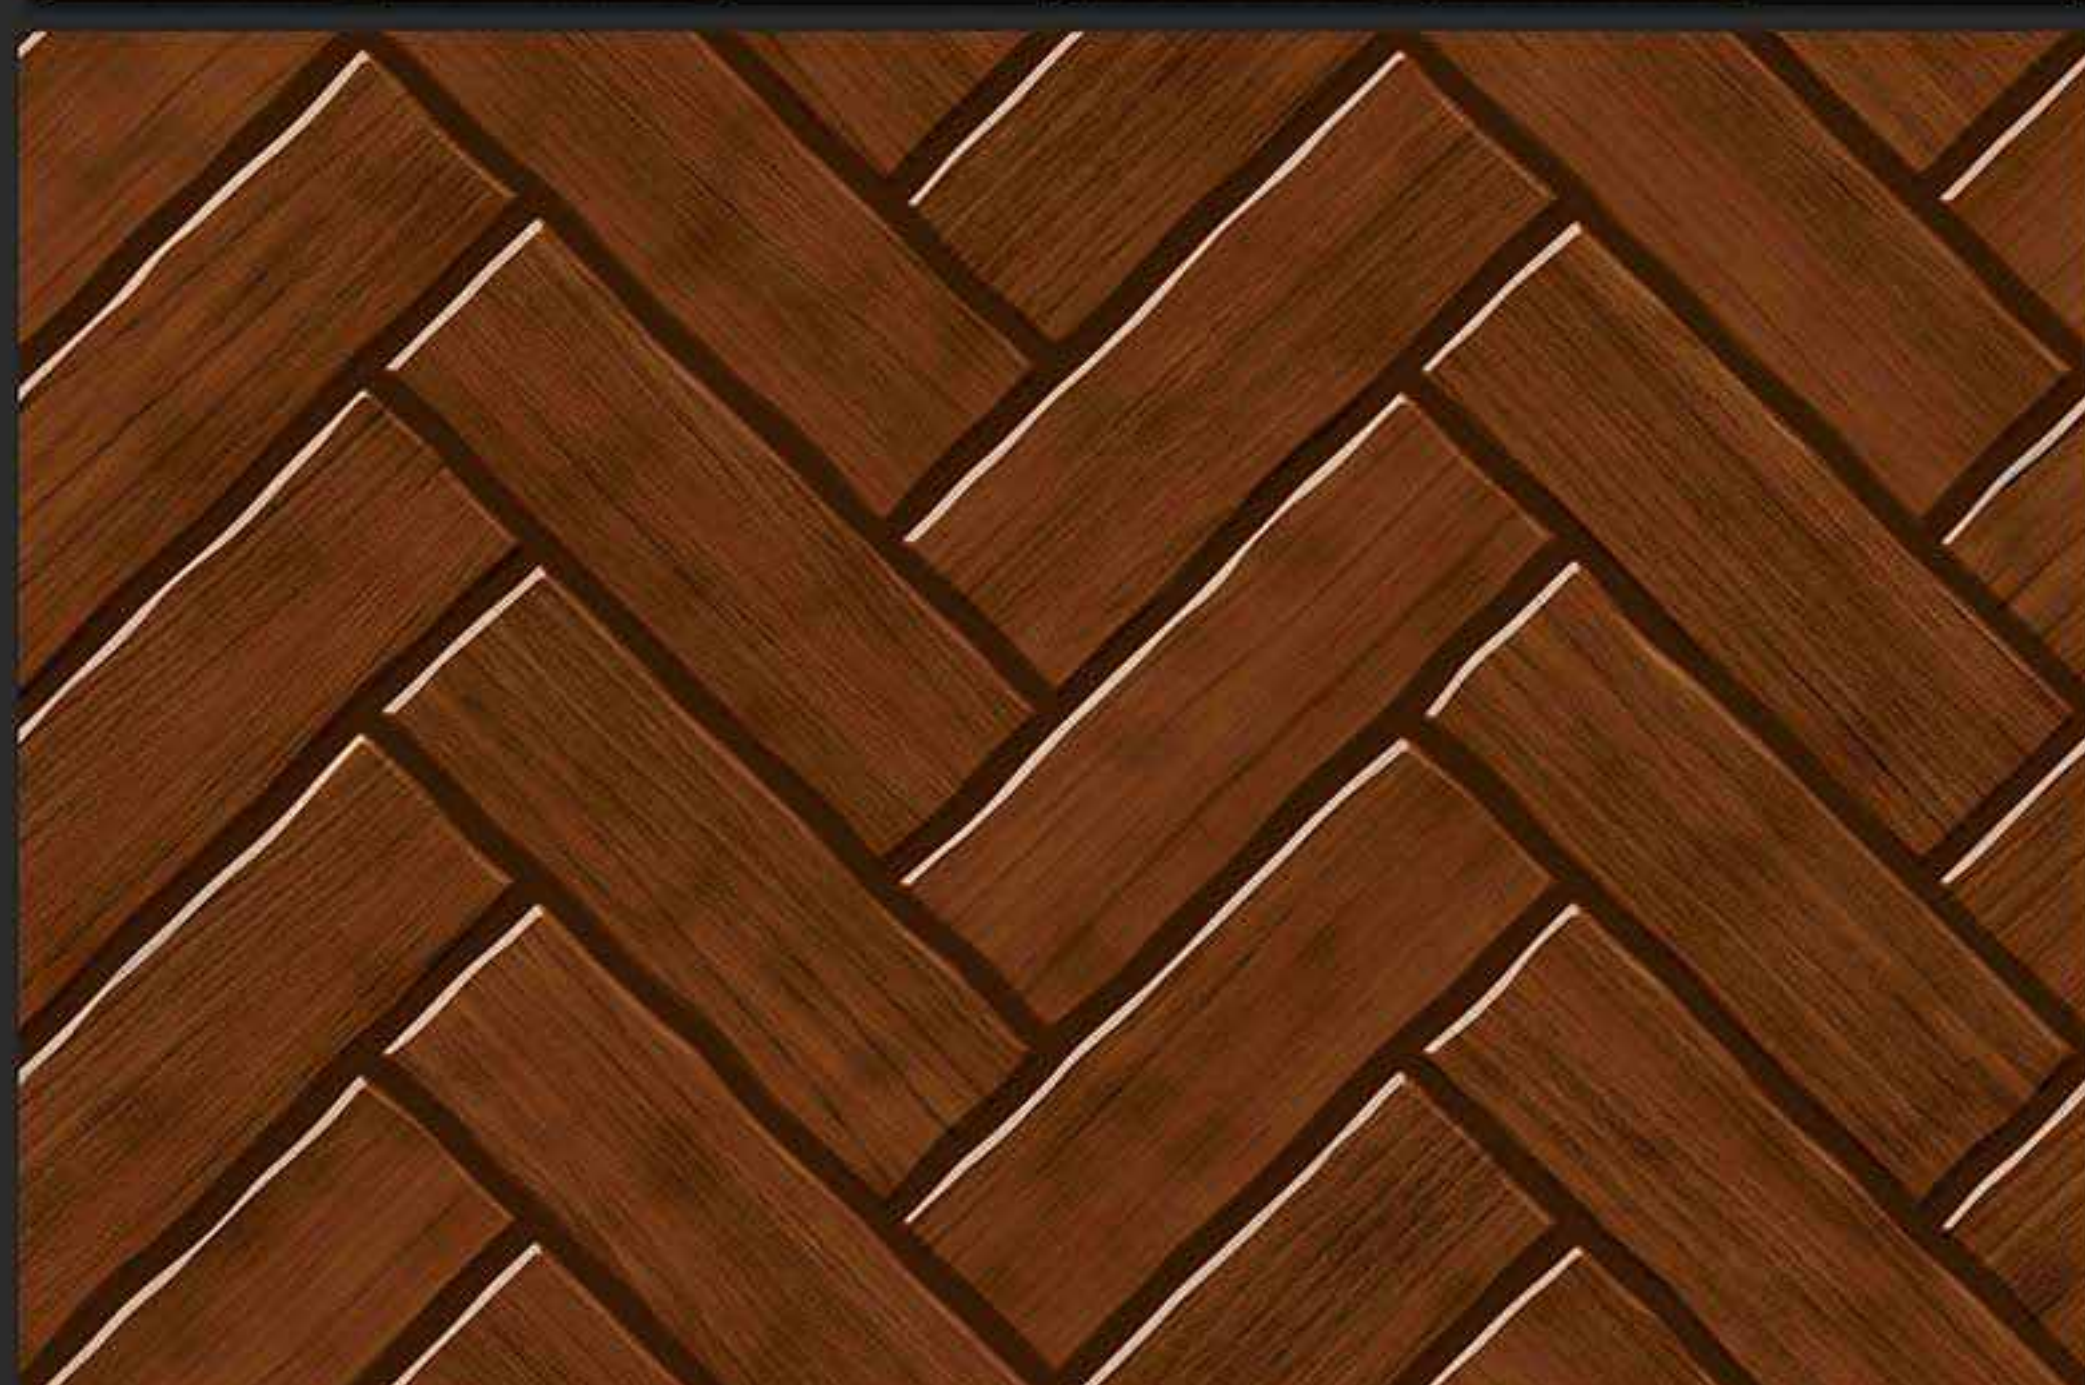

300x450MM GLOSSY

VERONICA
CERAMIC

7618-LT [PUNCH]

7618-HL-A [PUNCH]

7618-DK [PUNCH]

DIGITAL
WALL TILES

300x450MM GLOSSY

VERONICA
CERAMIC