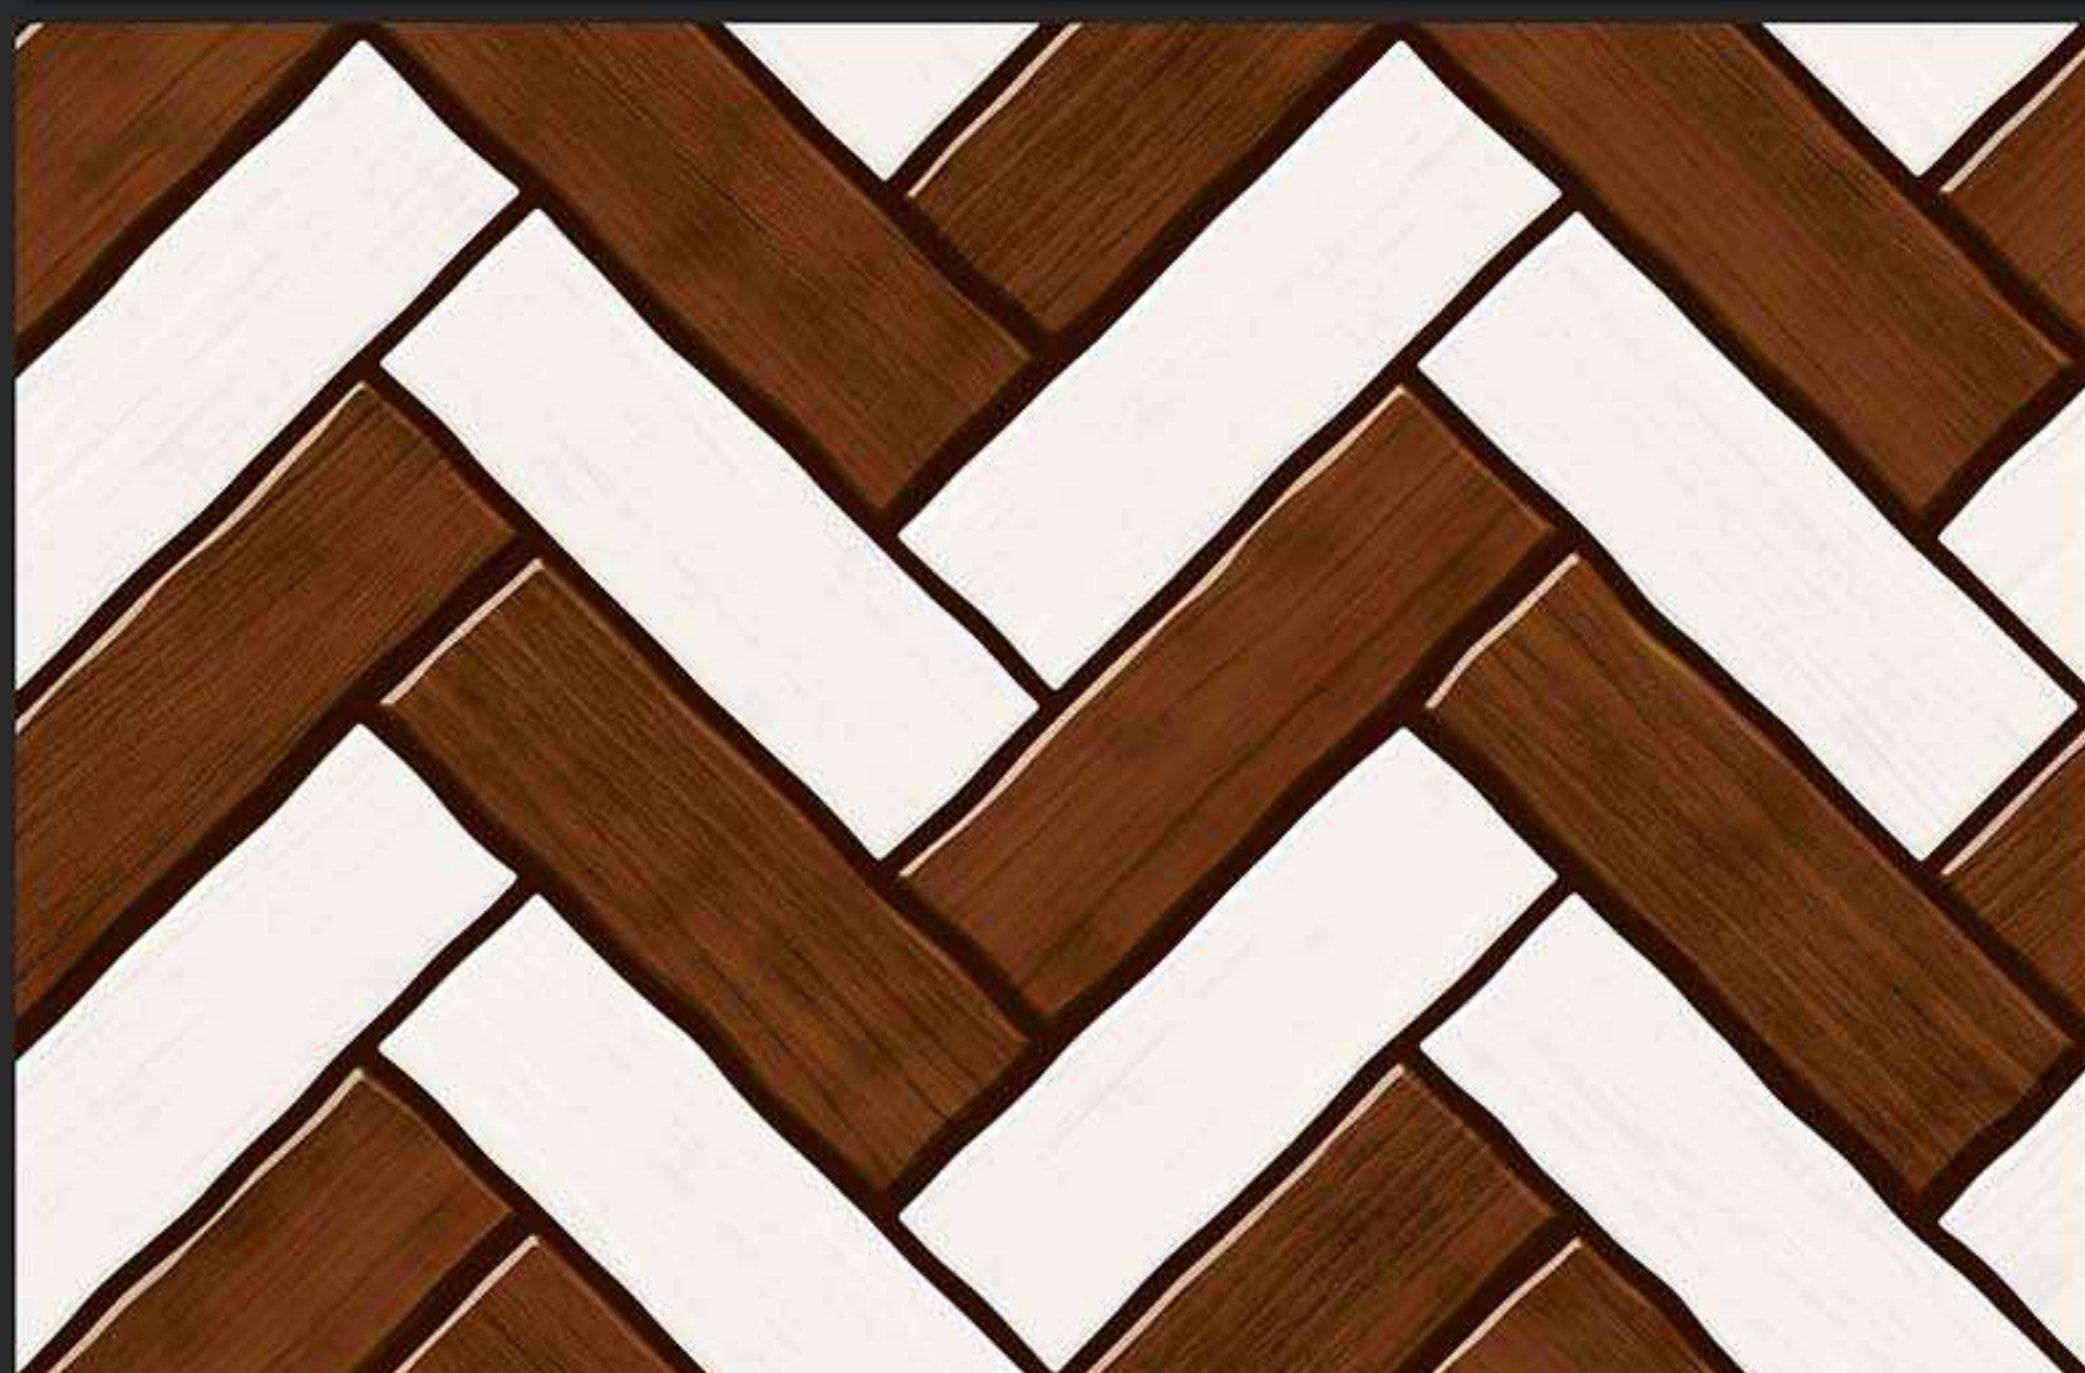

7618-HL-A [PUNCH]