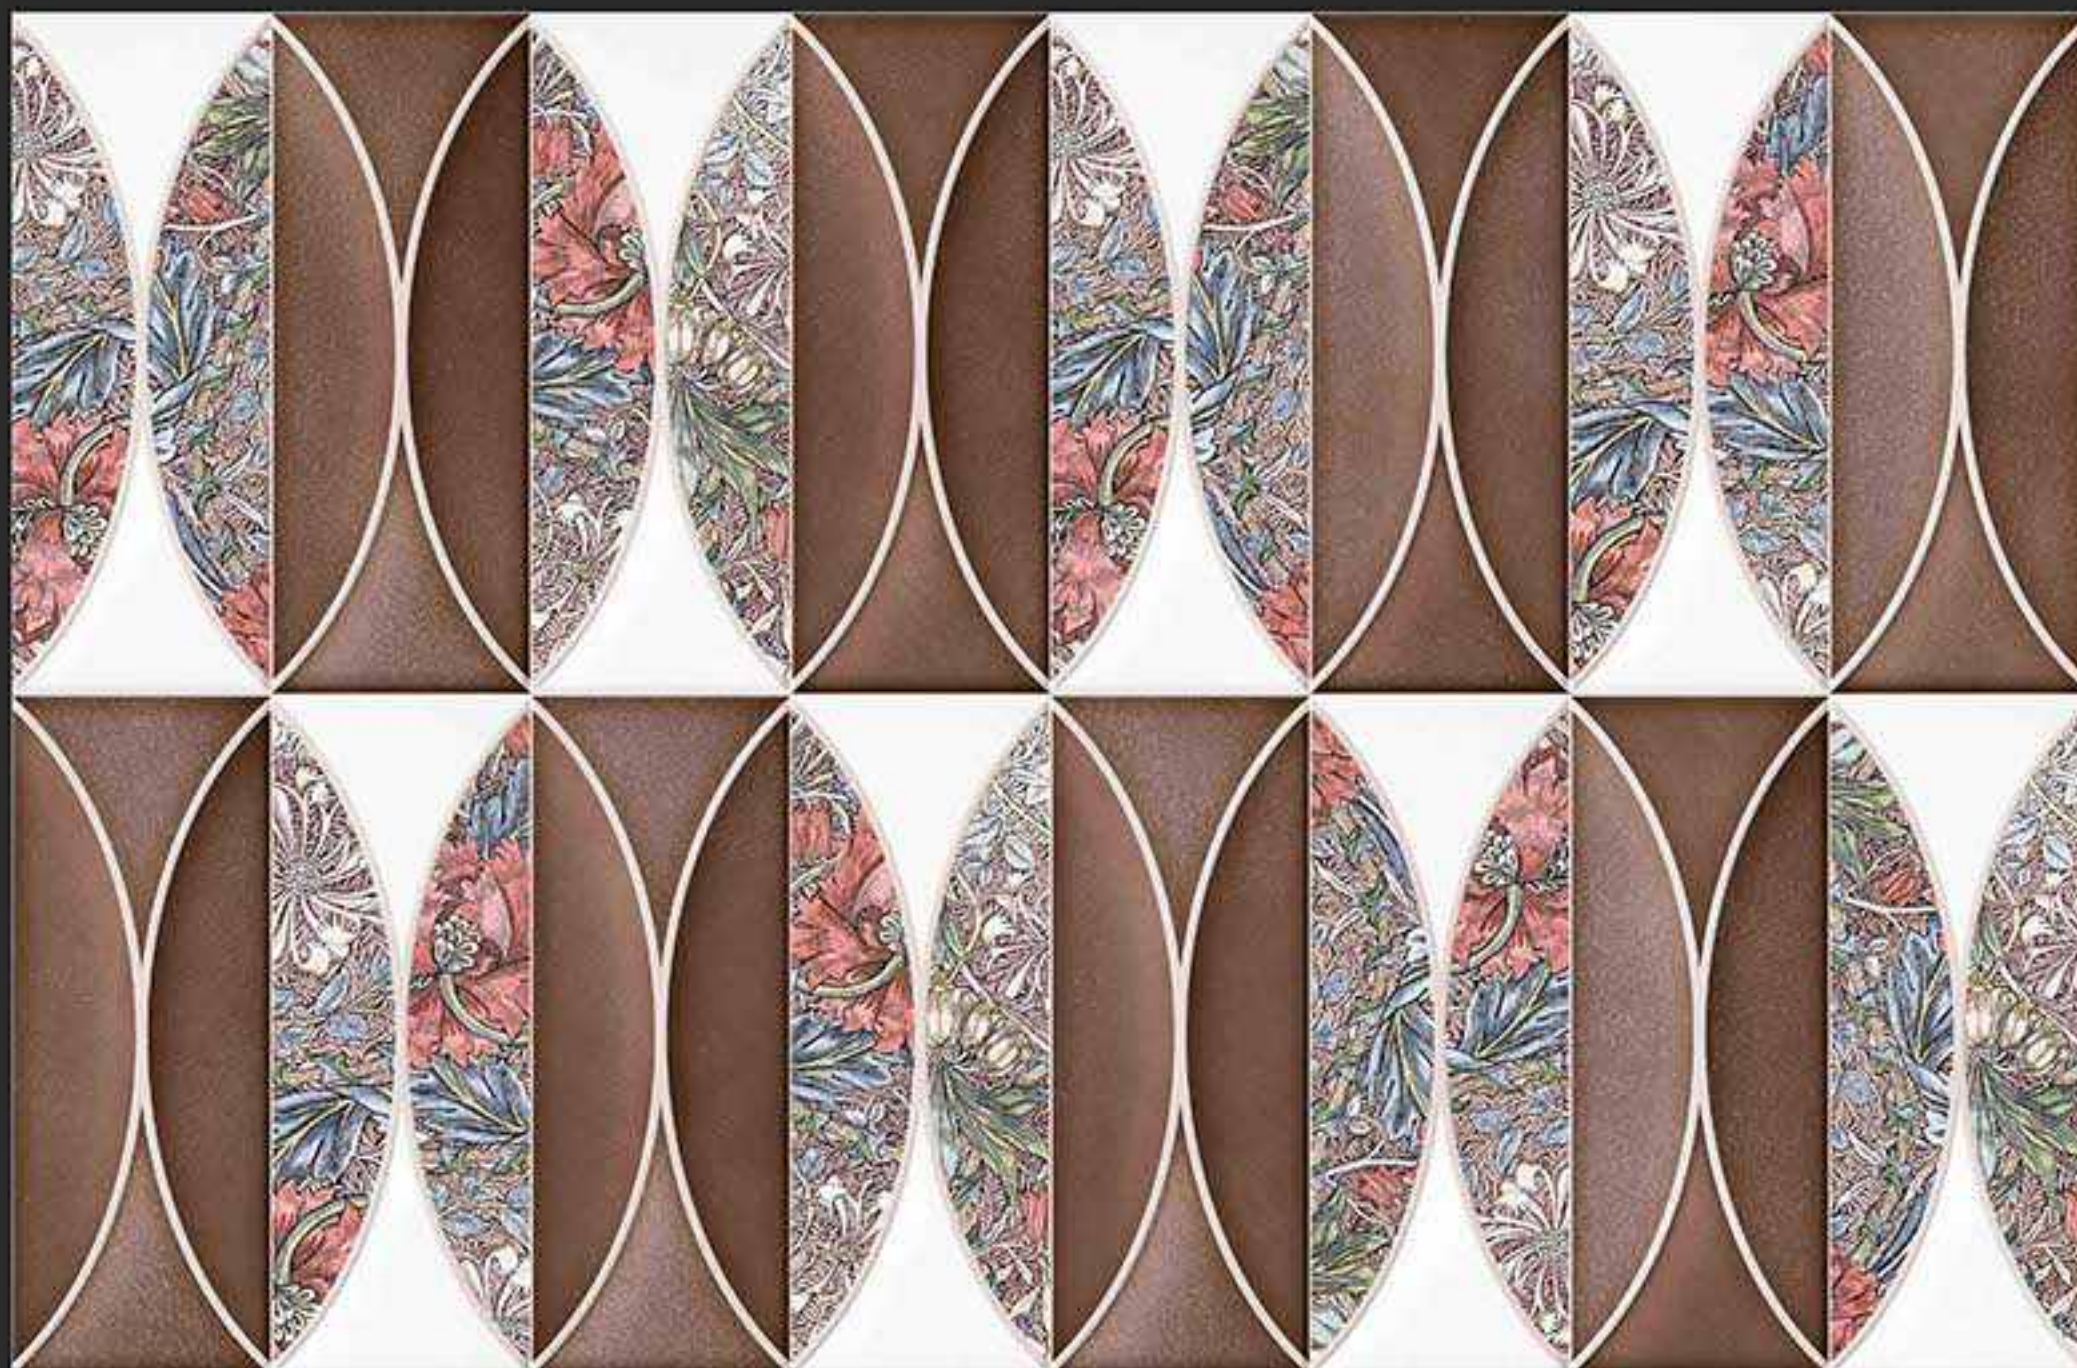

7675-HL-B [PUNCH]