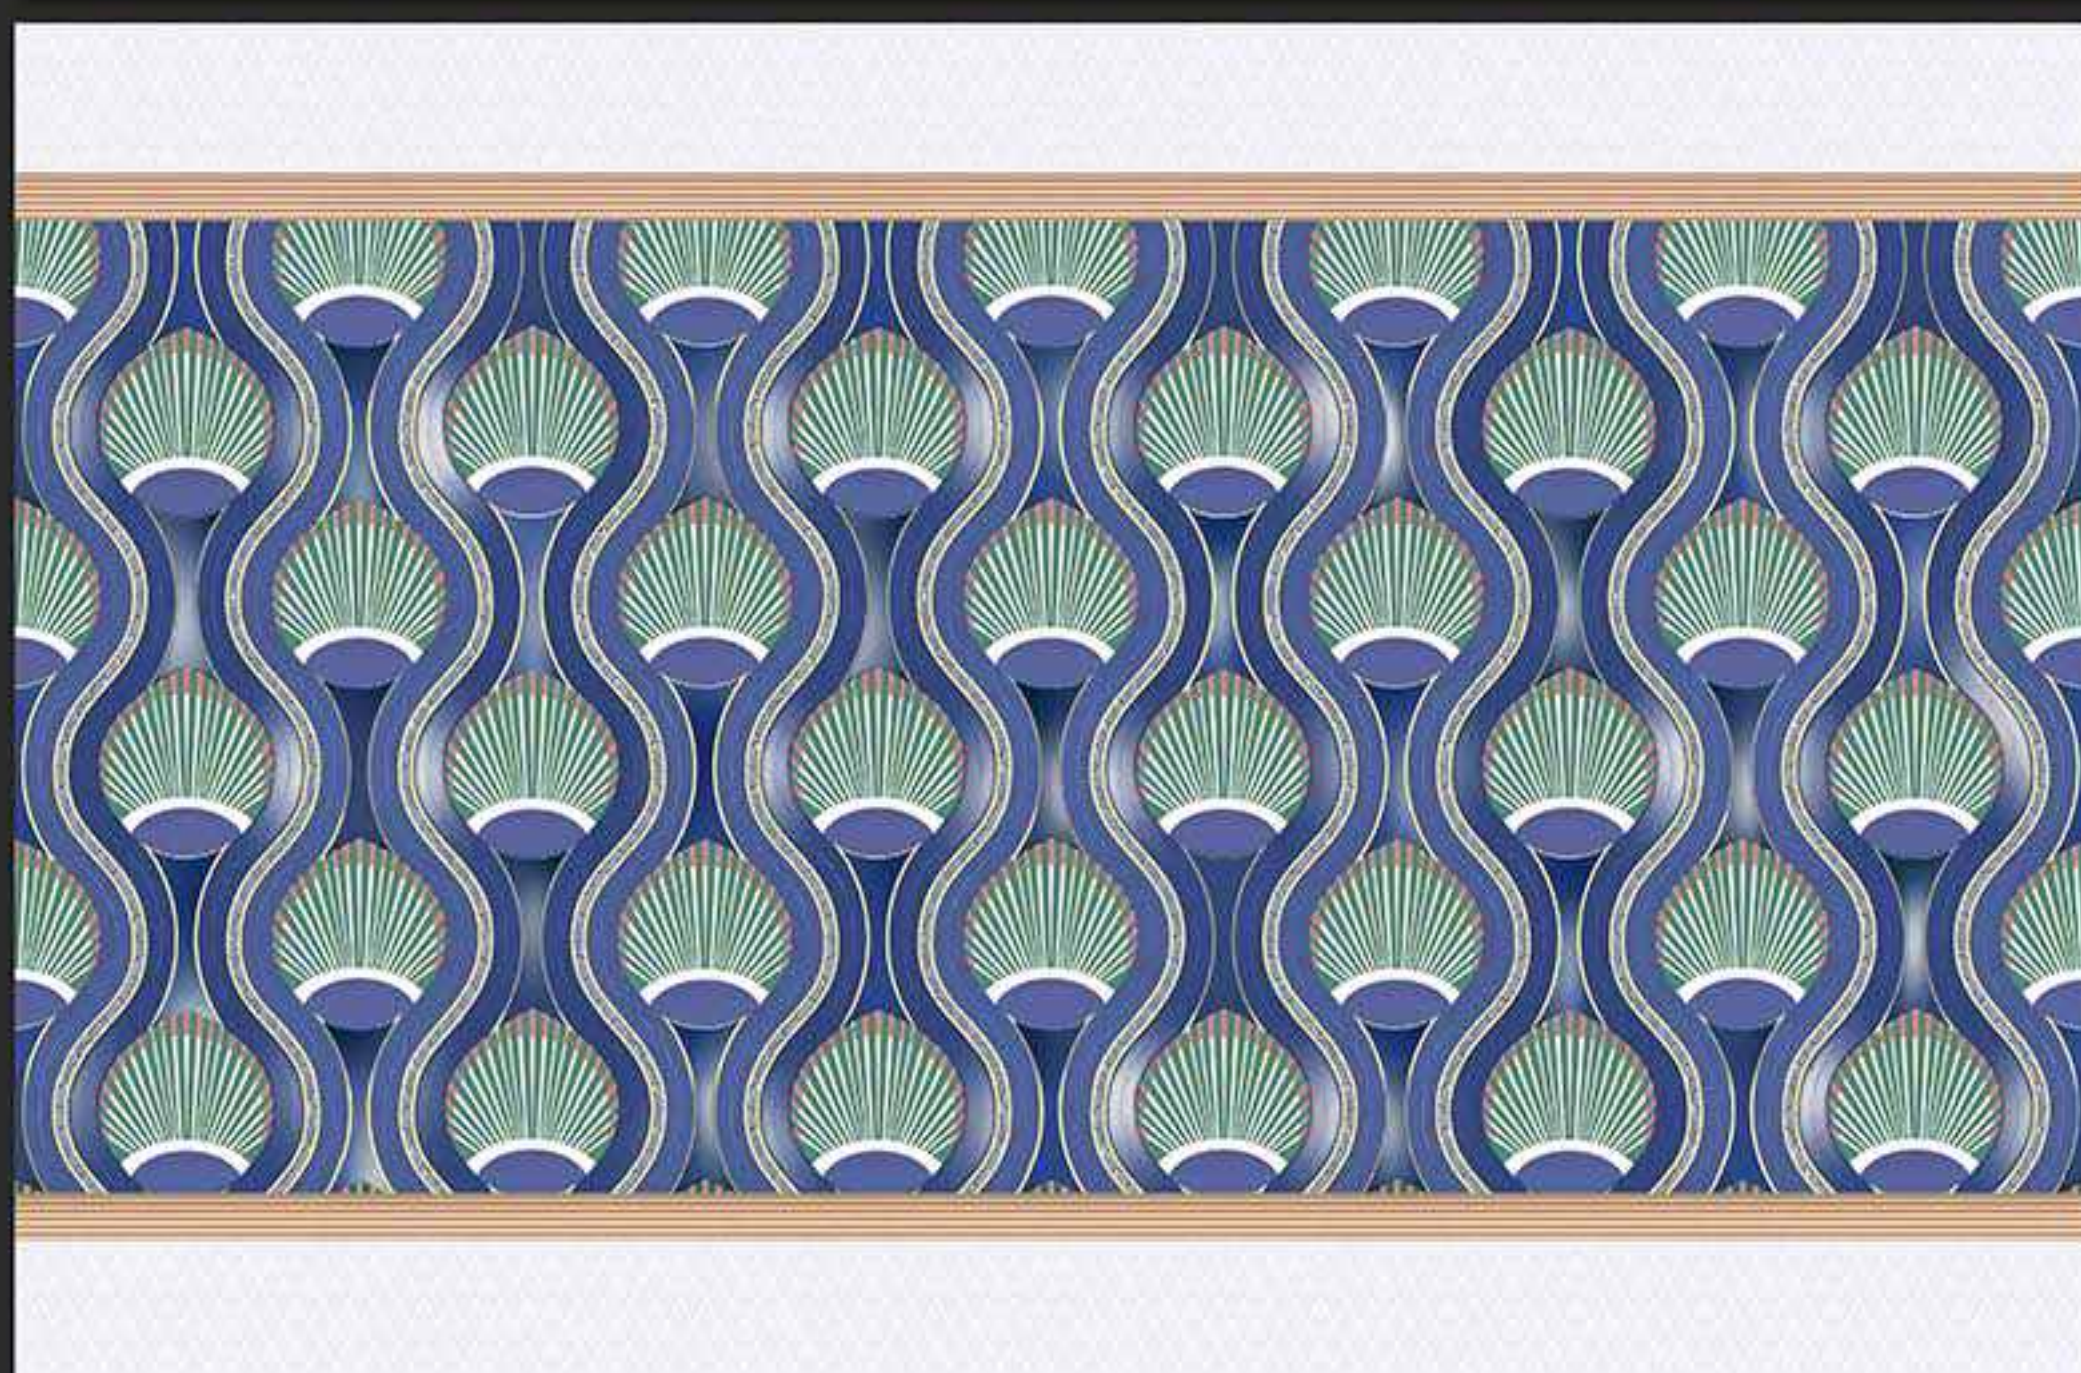

7655-HL-A [PUNCH]