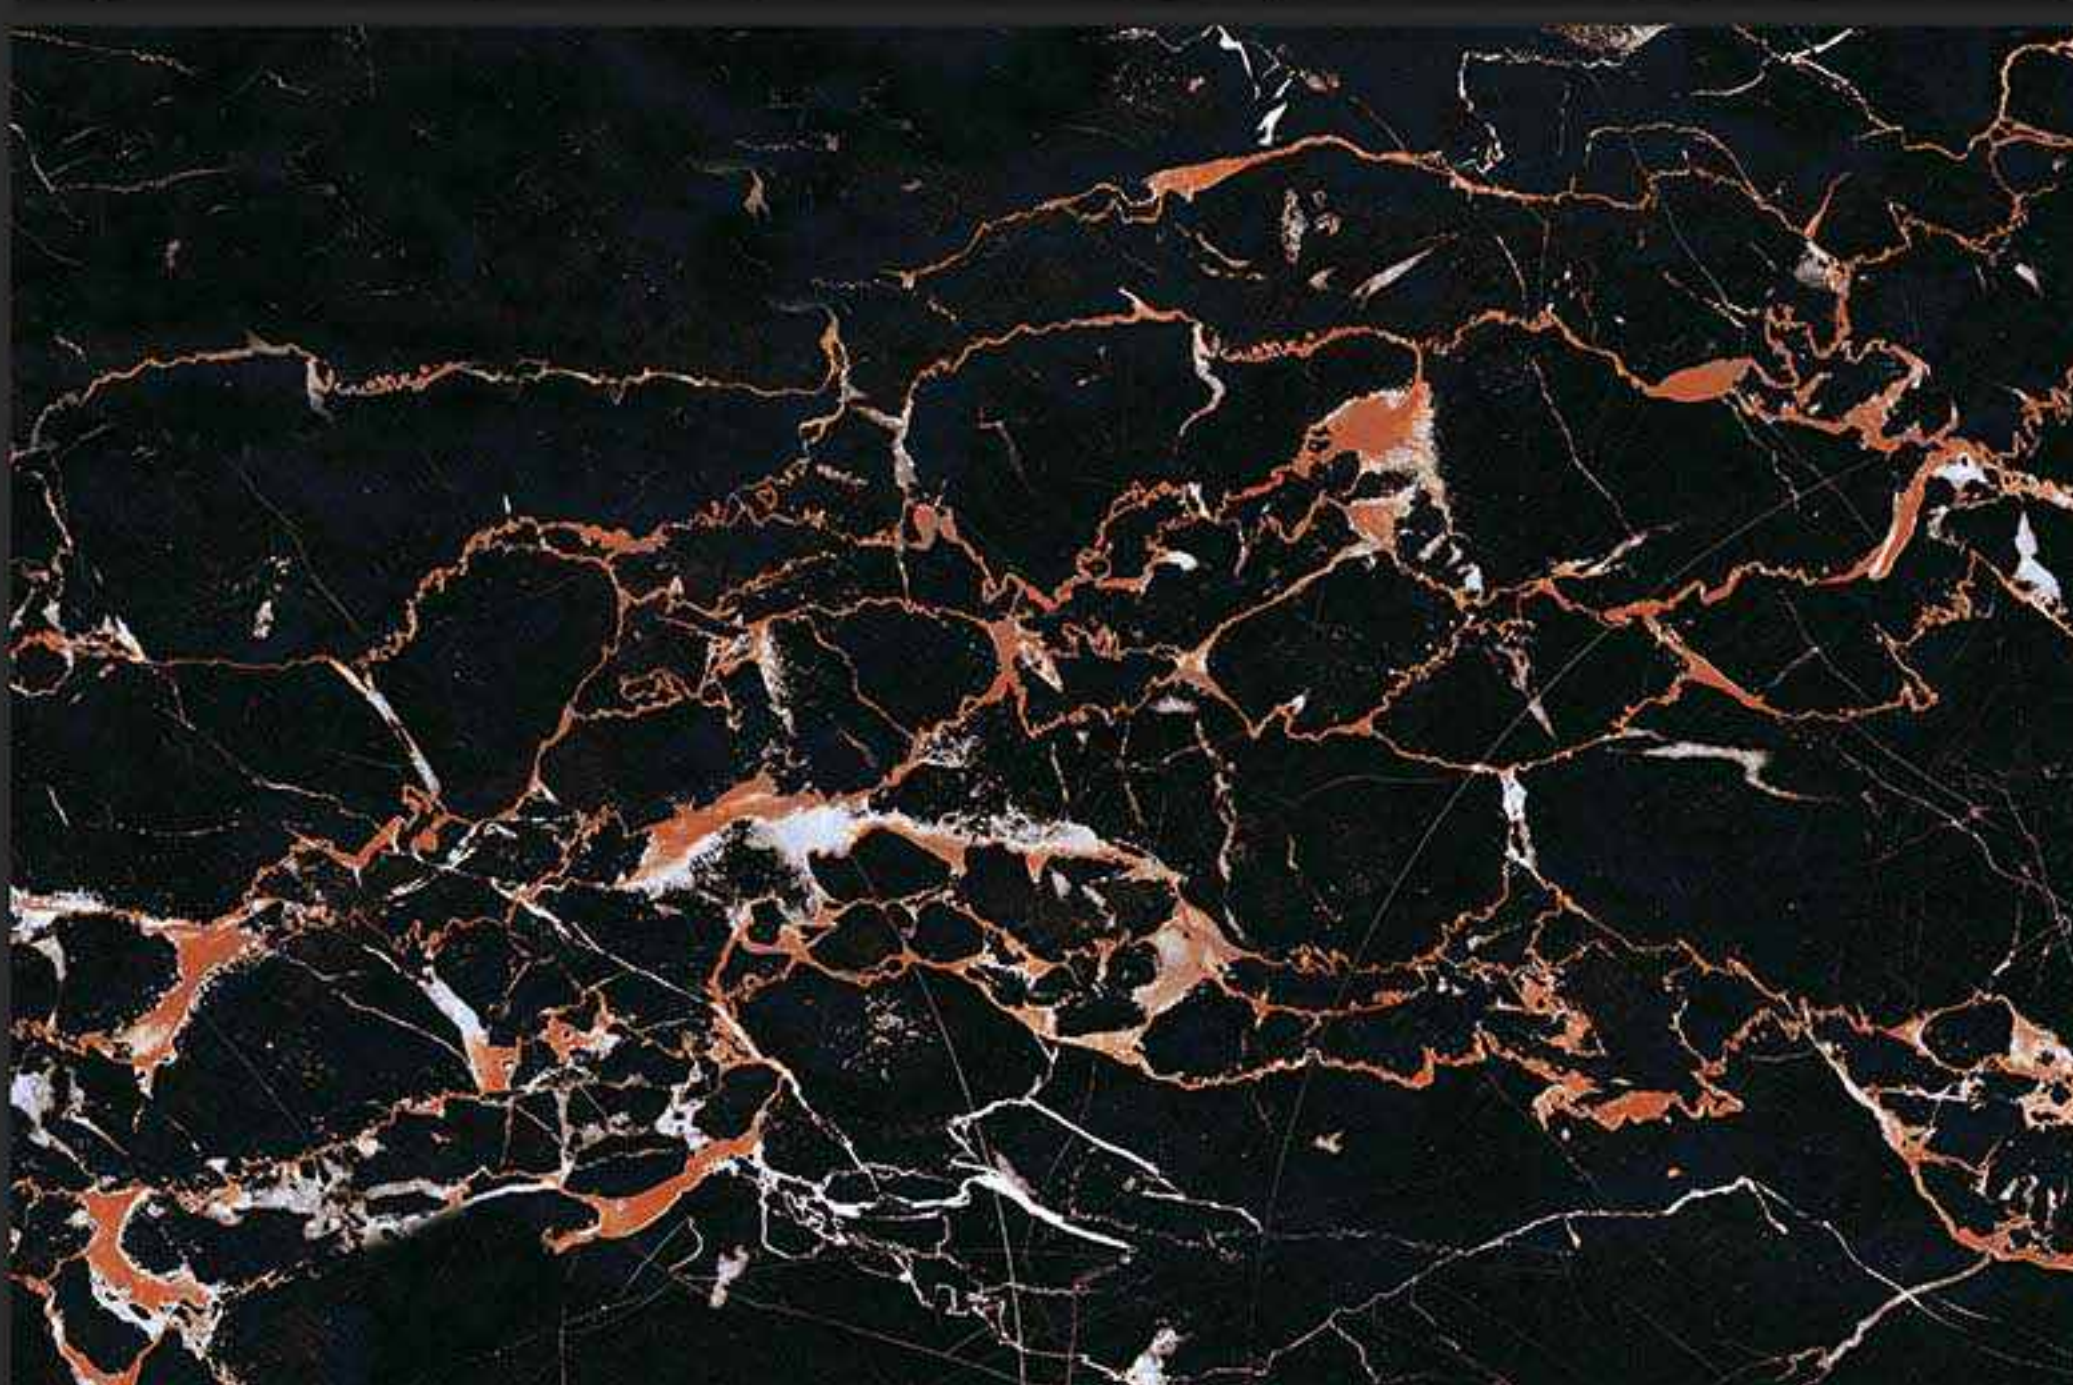

300x450MM GLOSSY

VERONICA
CERAMIC

7679-LT [PLAIN]

7679-HL-A [PUNCH]

7679-DK [PLAIN]

DIGITAL
WALL TILES

300x450MM GLOSSY

VERONICA
CERAMIC