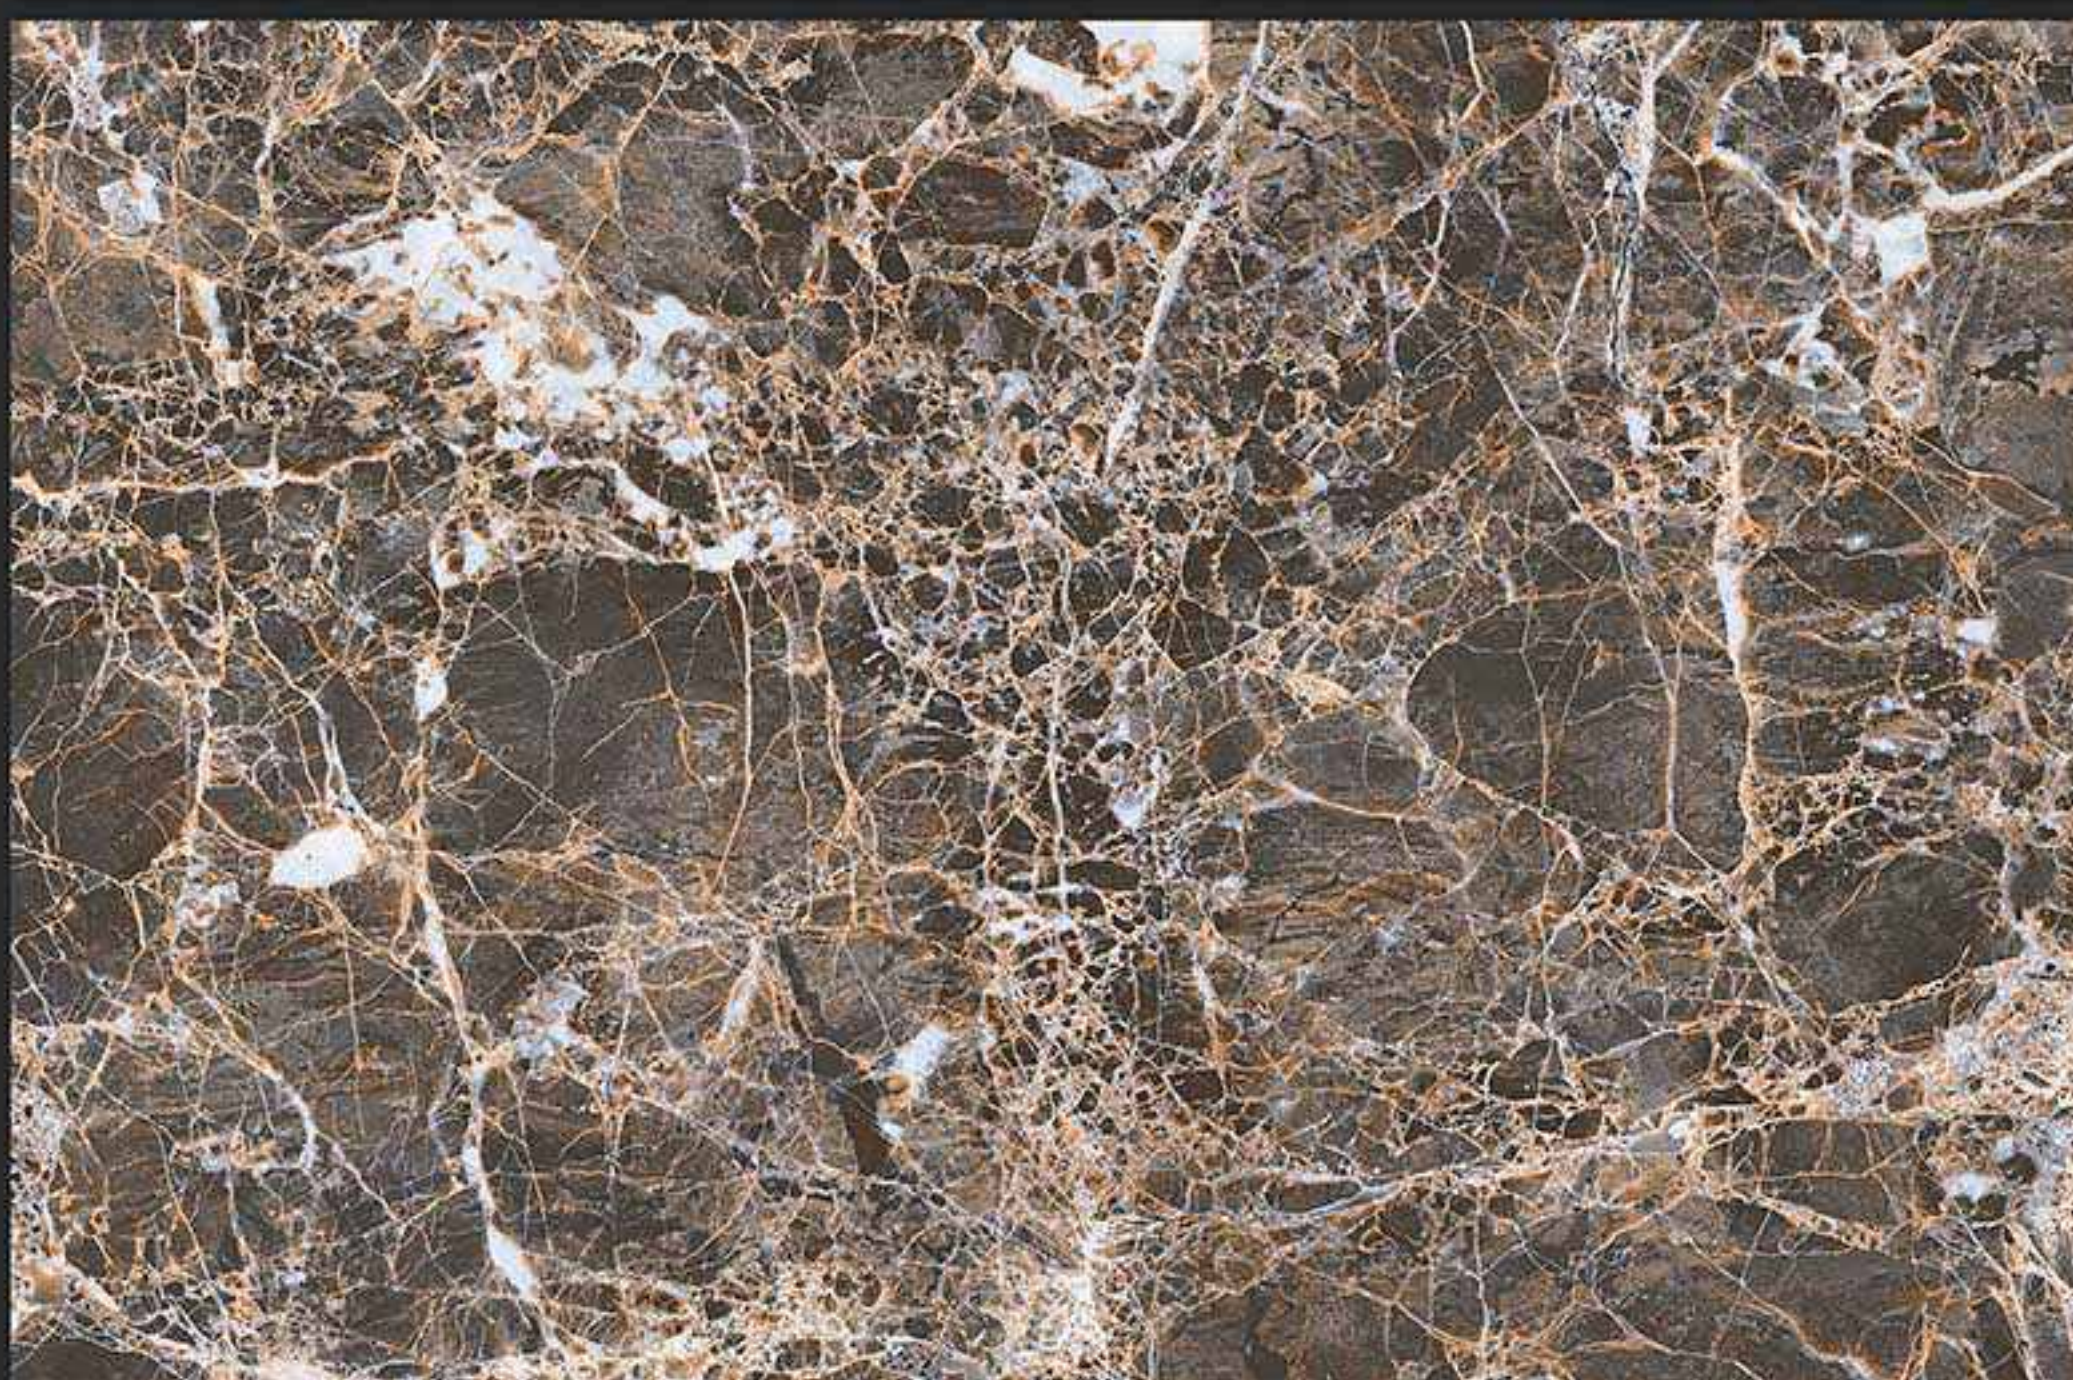

7660-LT [PLAIN]

7660-HL-D [PUNCH]

7660-DK [PLAIN]

DIGITAL
WALL TILES

300x450MM GLOSSY

VERONICA
CERAMIC

7662-LT [PLAIN]

7662-HL-A [PUNCH]