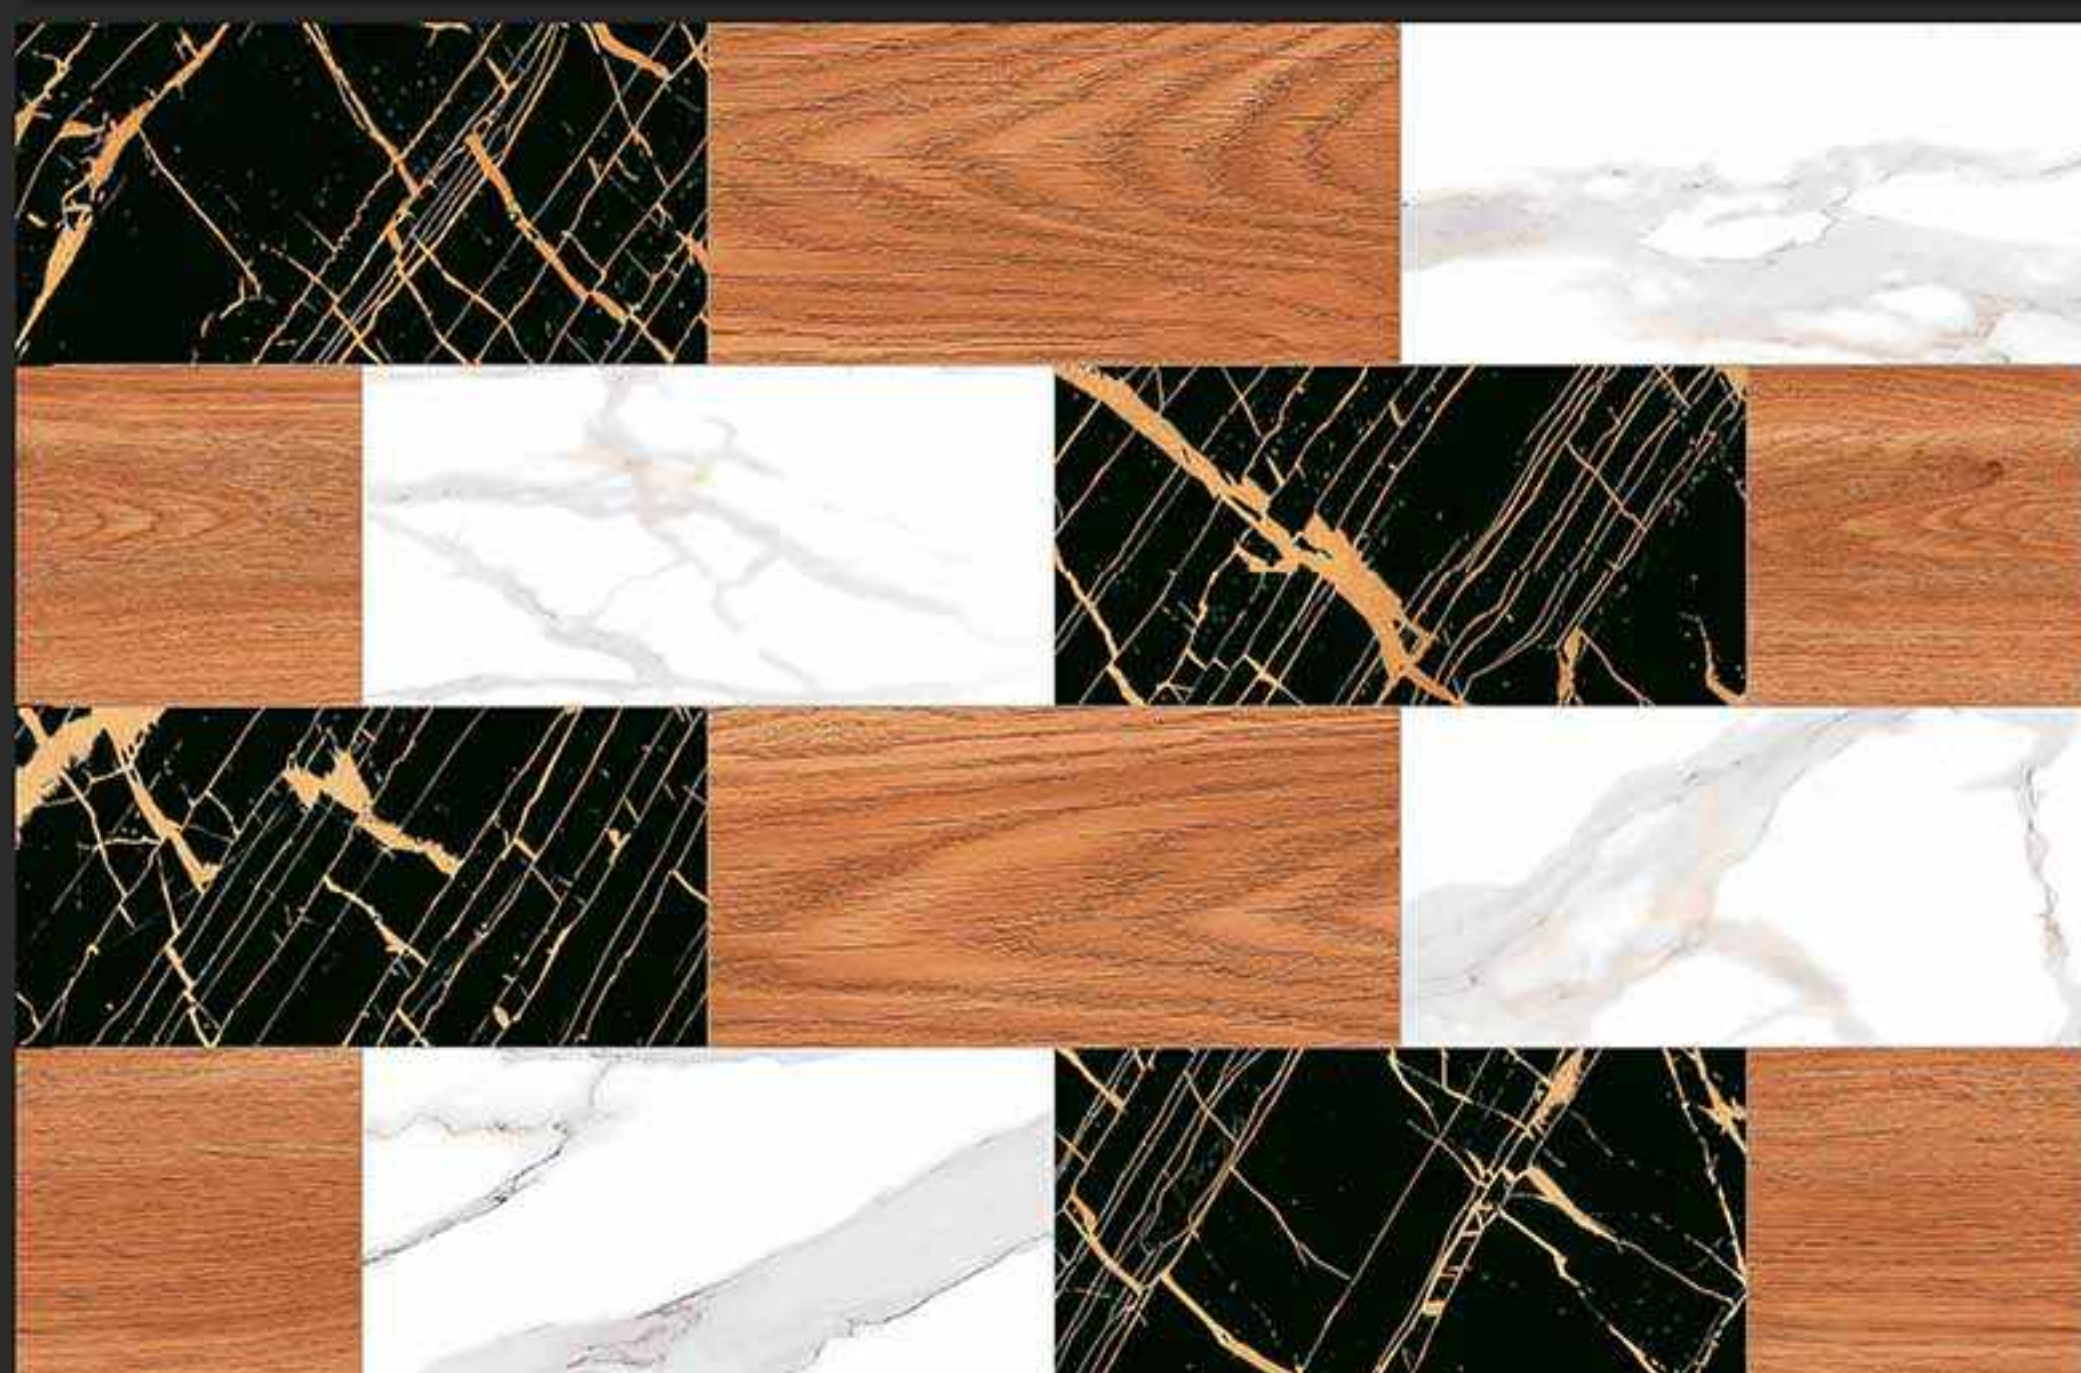

7677-DK [PLAIN]

DIGITAL
WALL TILES

300x450MM GLOSSY

VERONICA
CERAMIC

7678-LT [PLAIN]

7678-HL-A [PUNCH]

7678-DK [PLAIN]

DIGITAL
WALL TILES