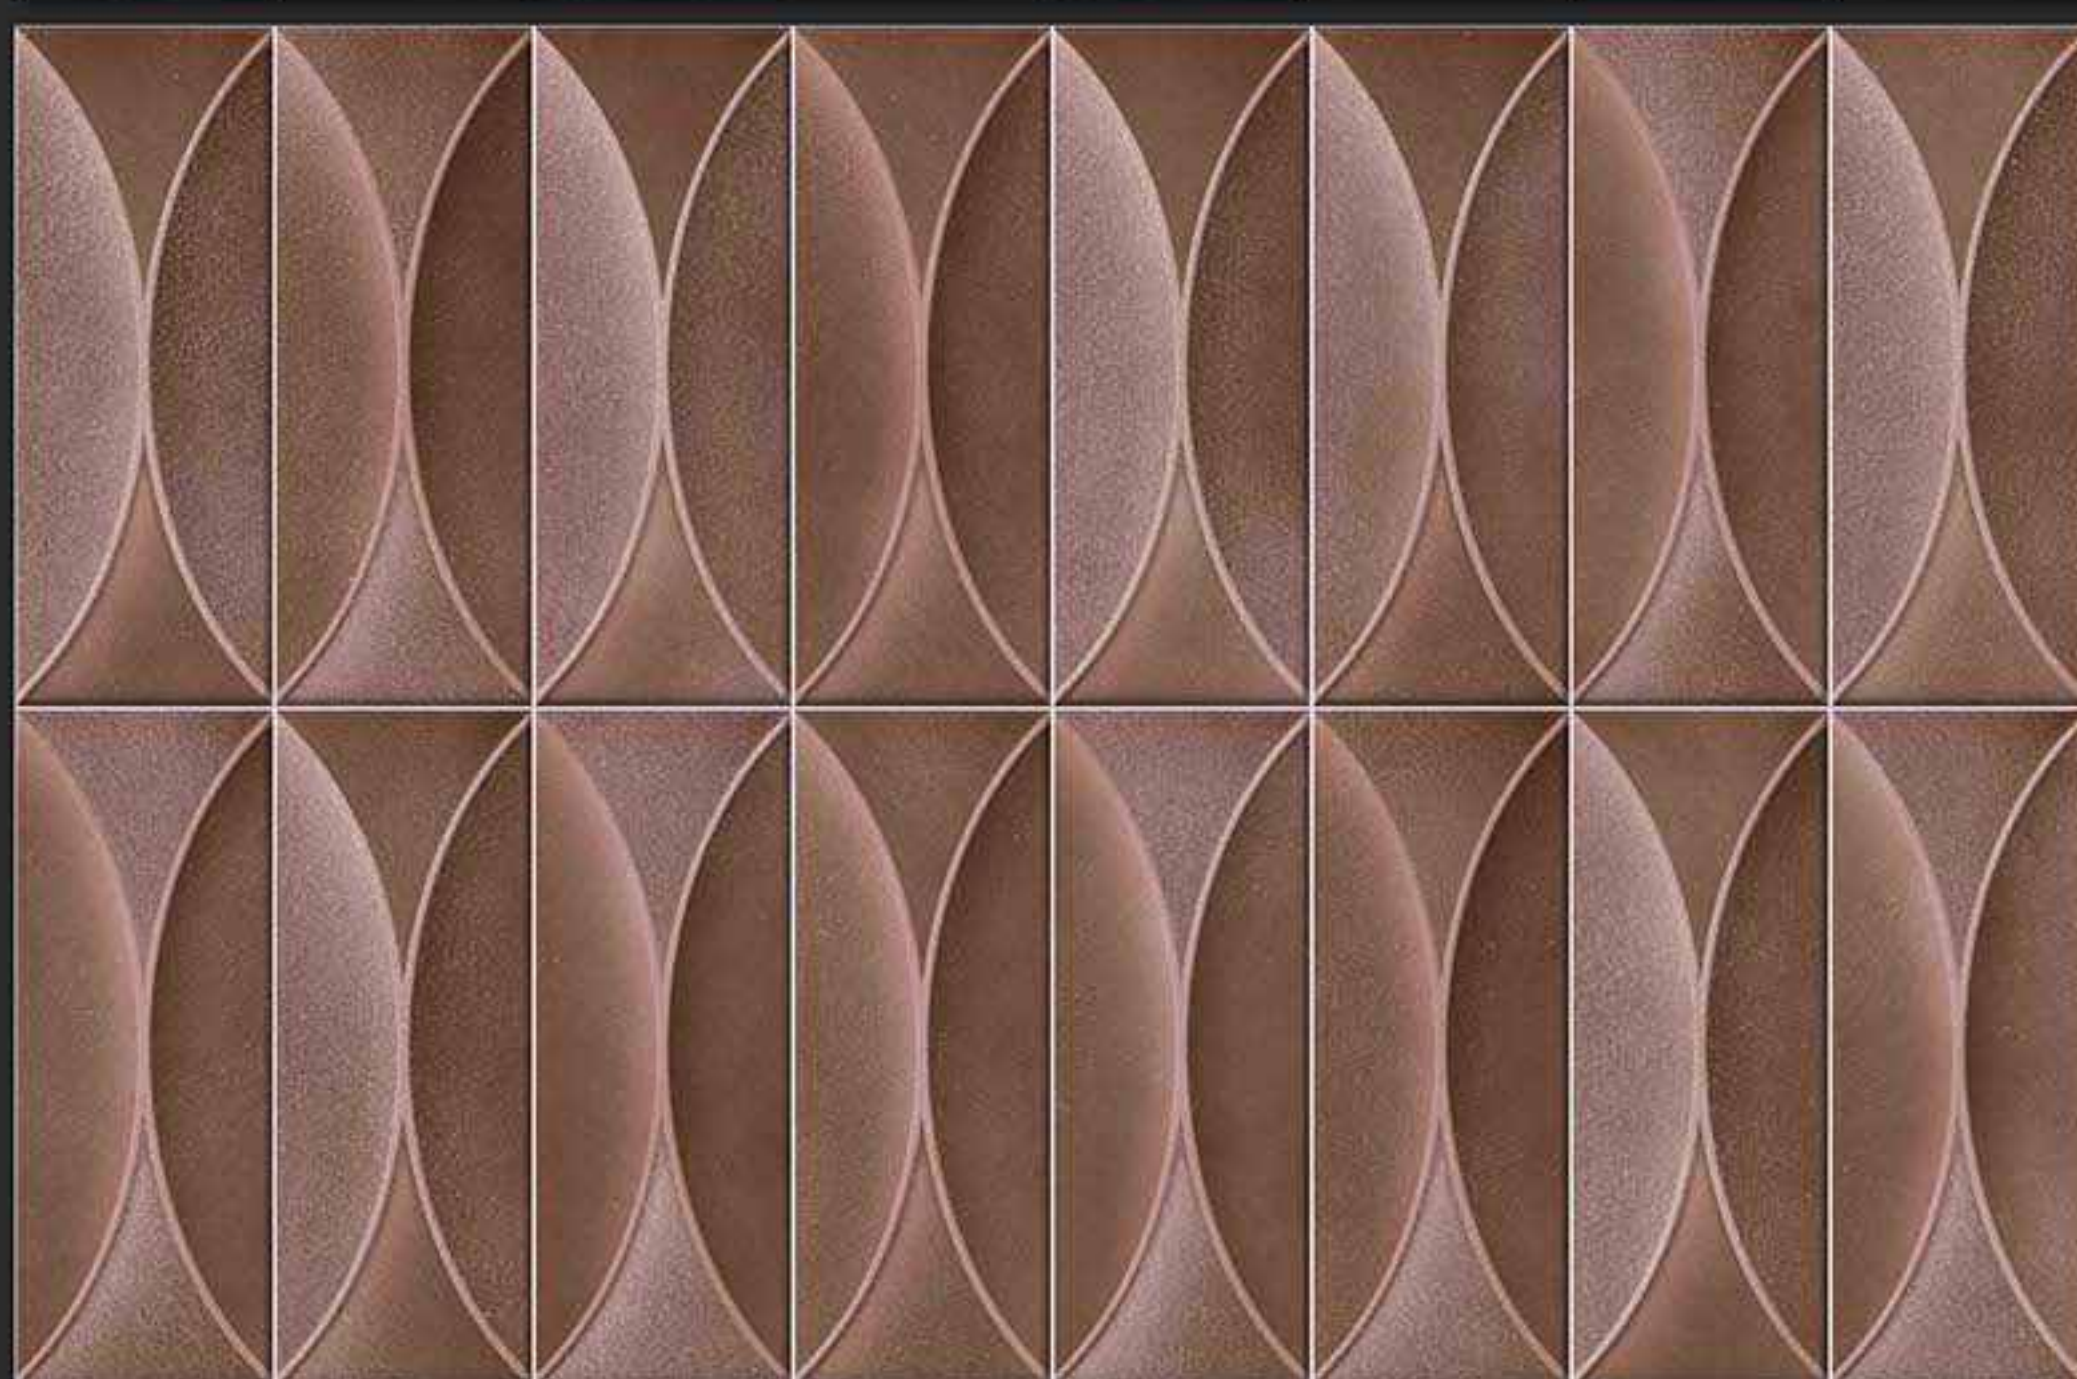

300x450MM GLOSSY

VERONICA
CERAMIC

7675-LT [PUNCH]

7675-HL-B [PUNCH]

7675-DK [PUNCH]

DIGITAL
WALL TILES

300x450MM GLOSSY

VERONICA
CERAMIC