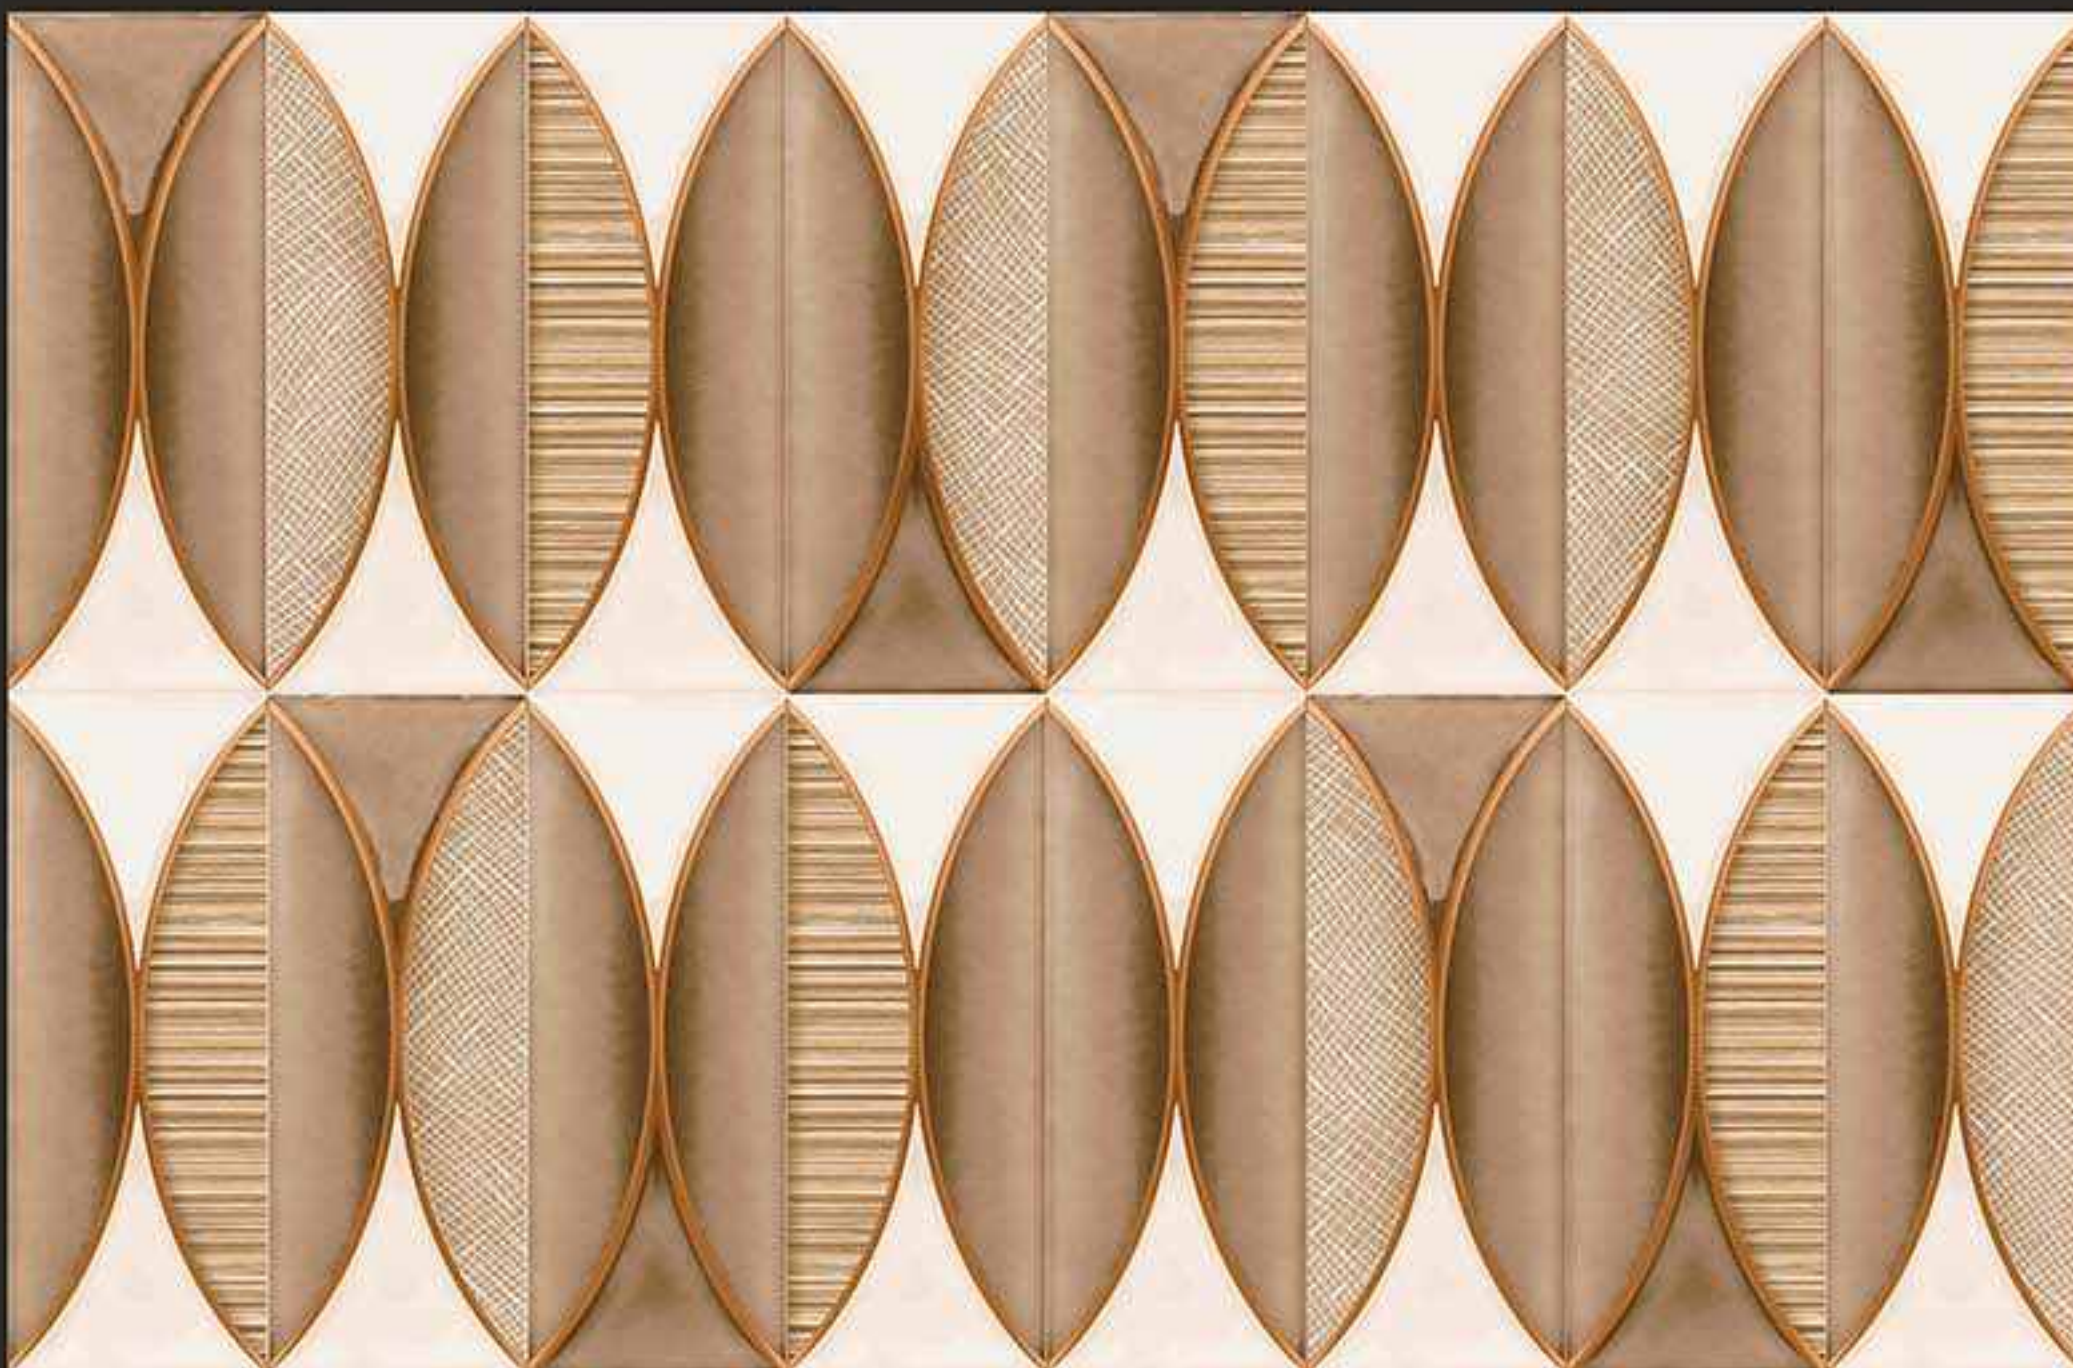

7606-HL-A [PUNCH]