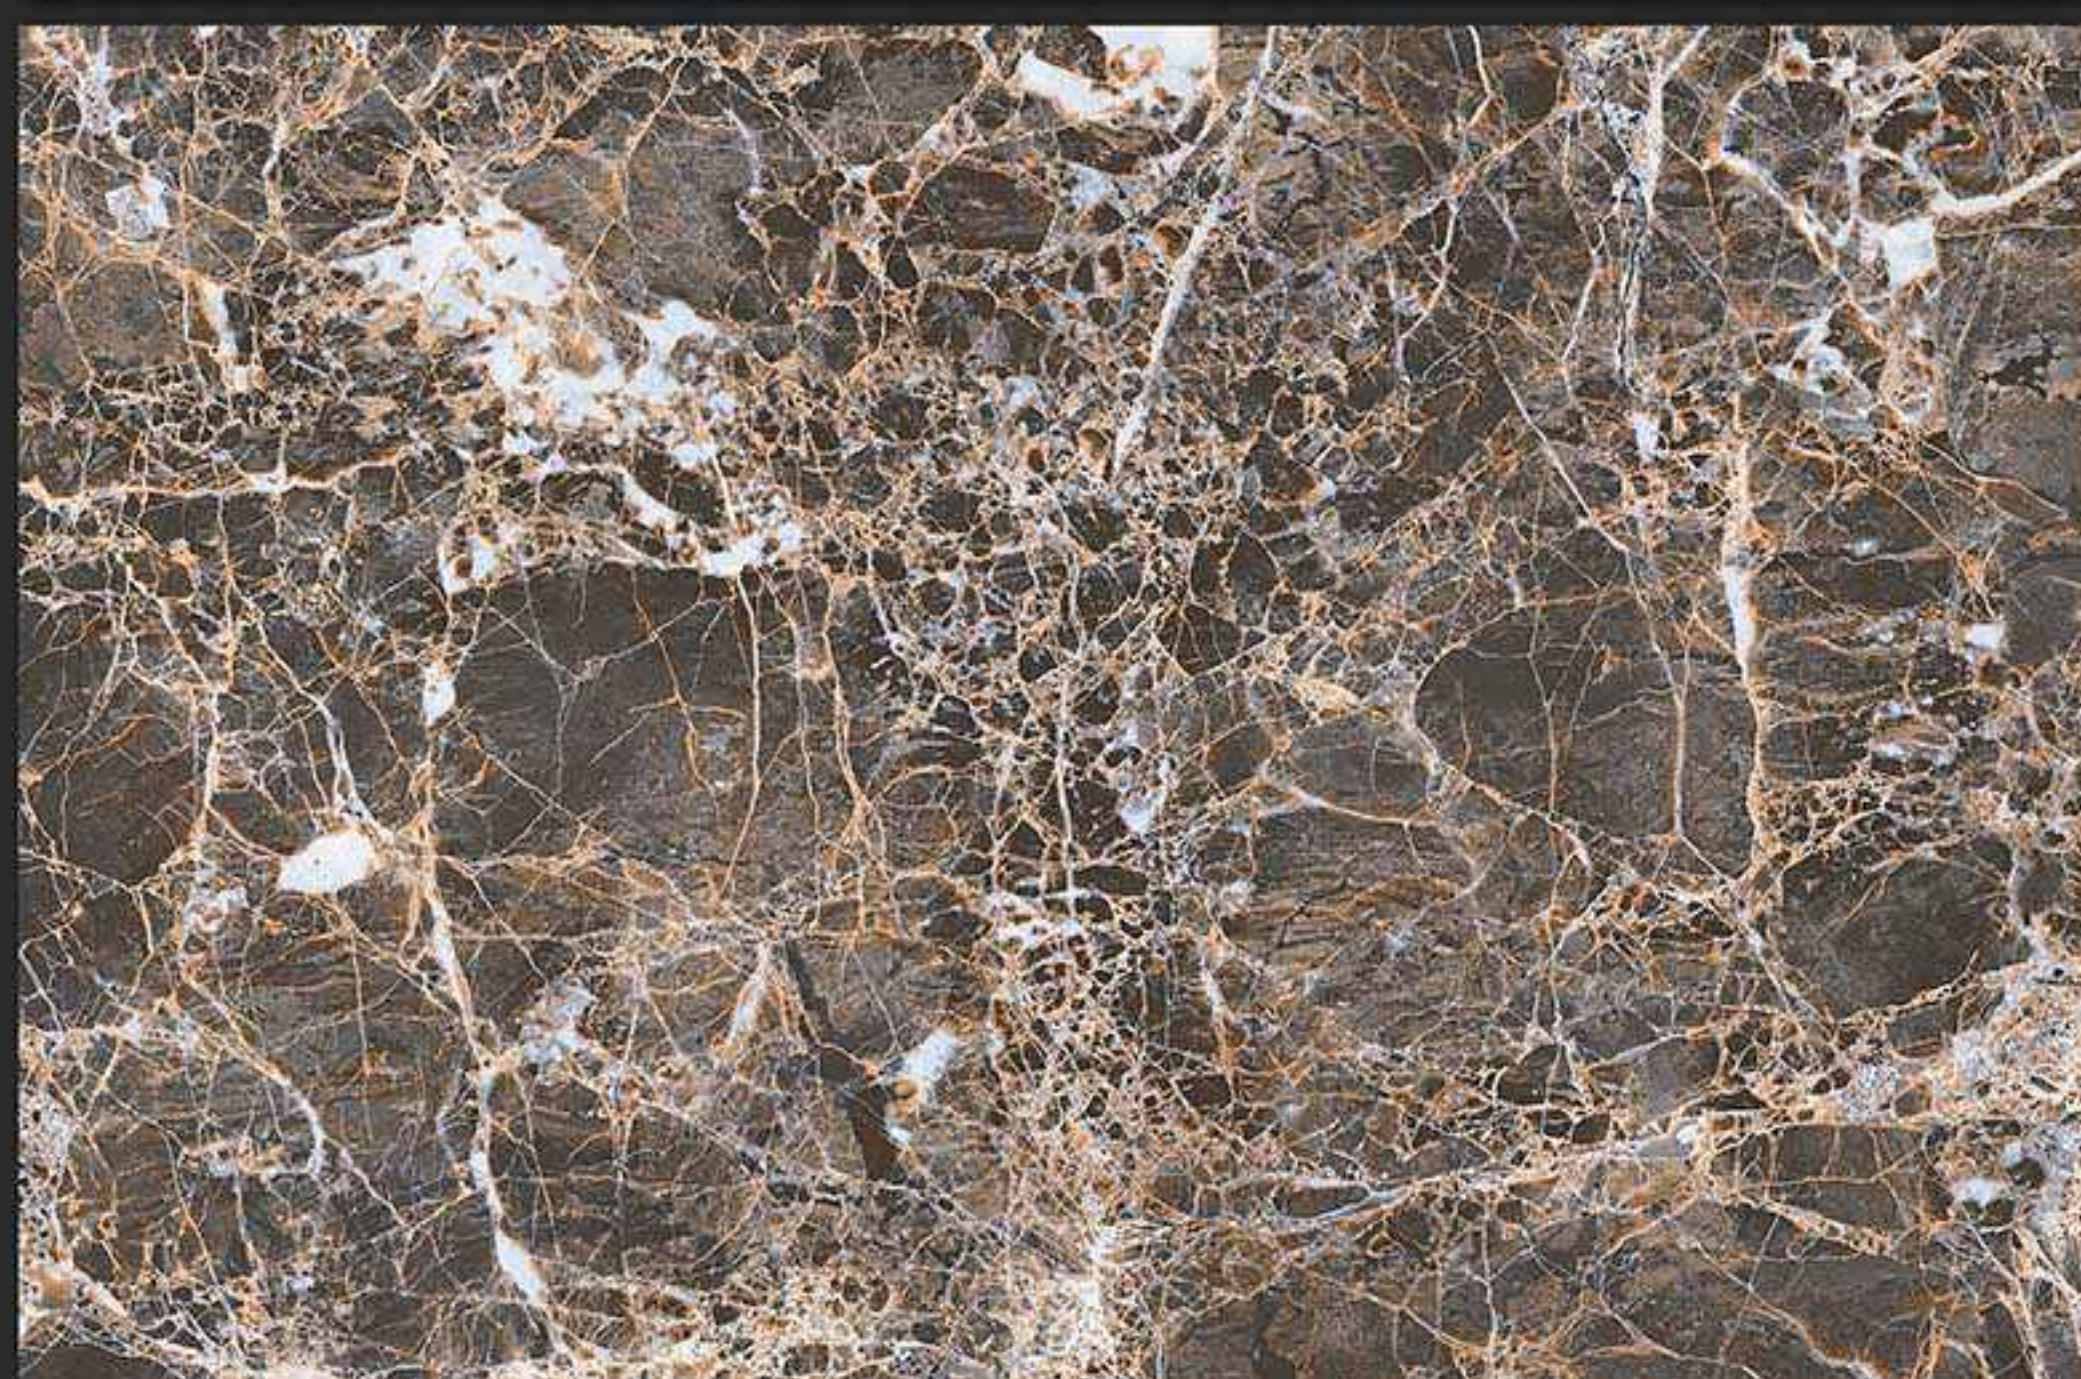

7662-DK [PLAIN]