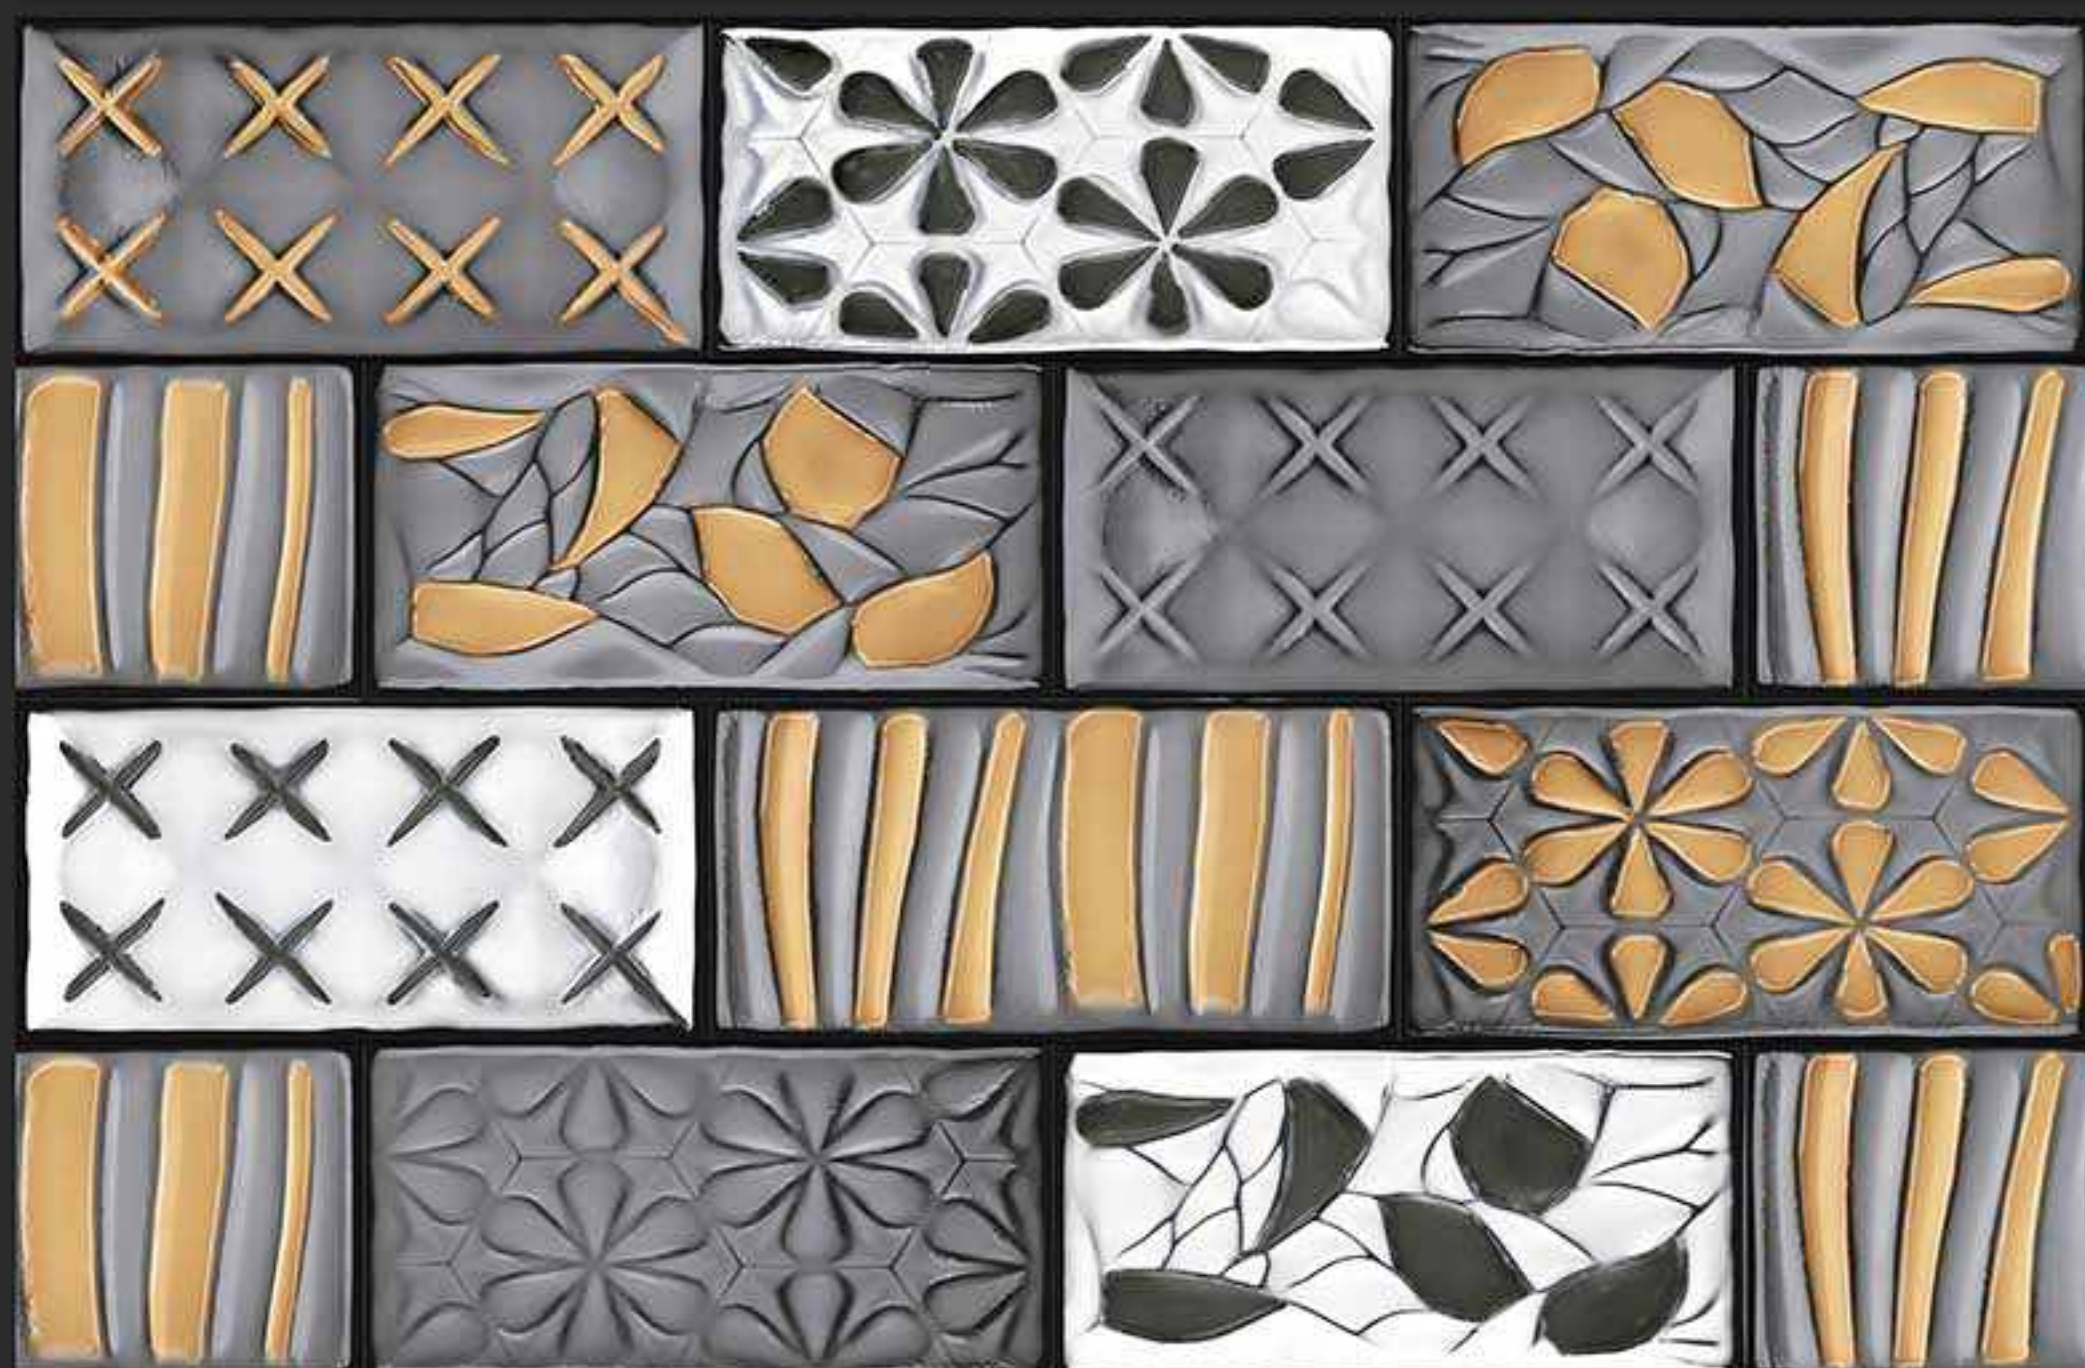

7518-LT [PLAIN]

7518-HL-B [PUNCH]

7518-DK [PLAIN]

DIGITAL
WALL TILES

300x450MM GLOSSY

VERONICA
CERAMIC

7518-LT [PLAIN]

7518-HL-C [PUNCH]