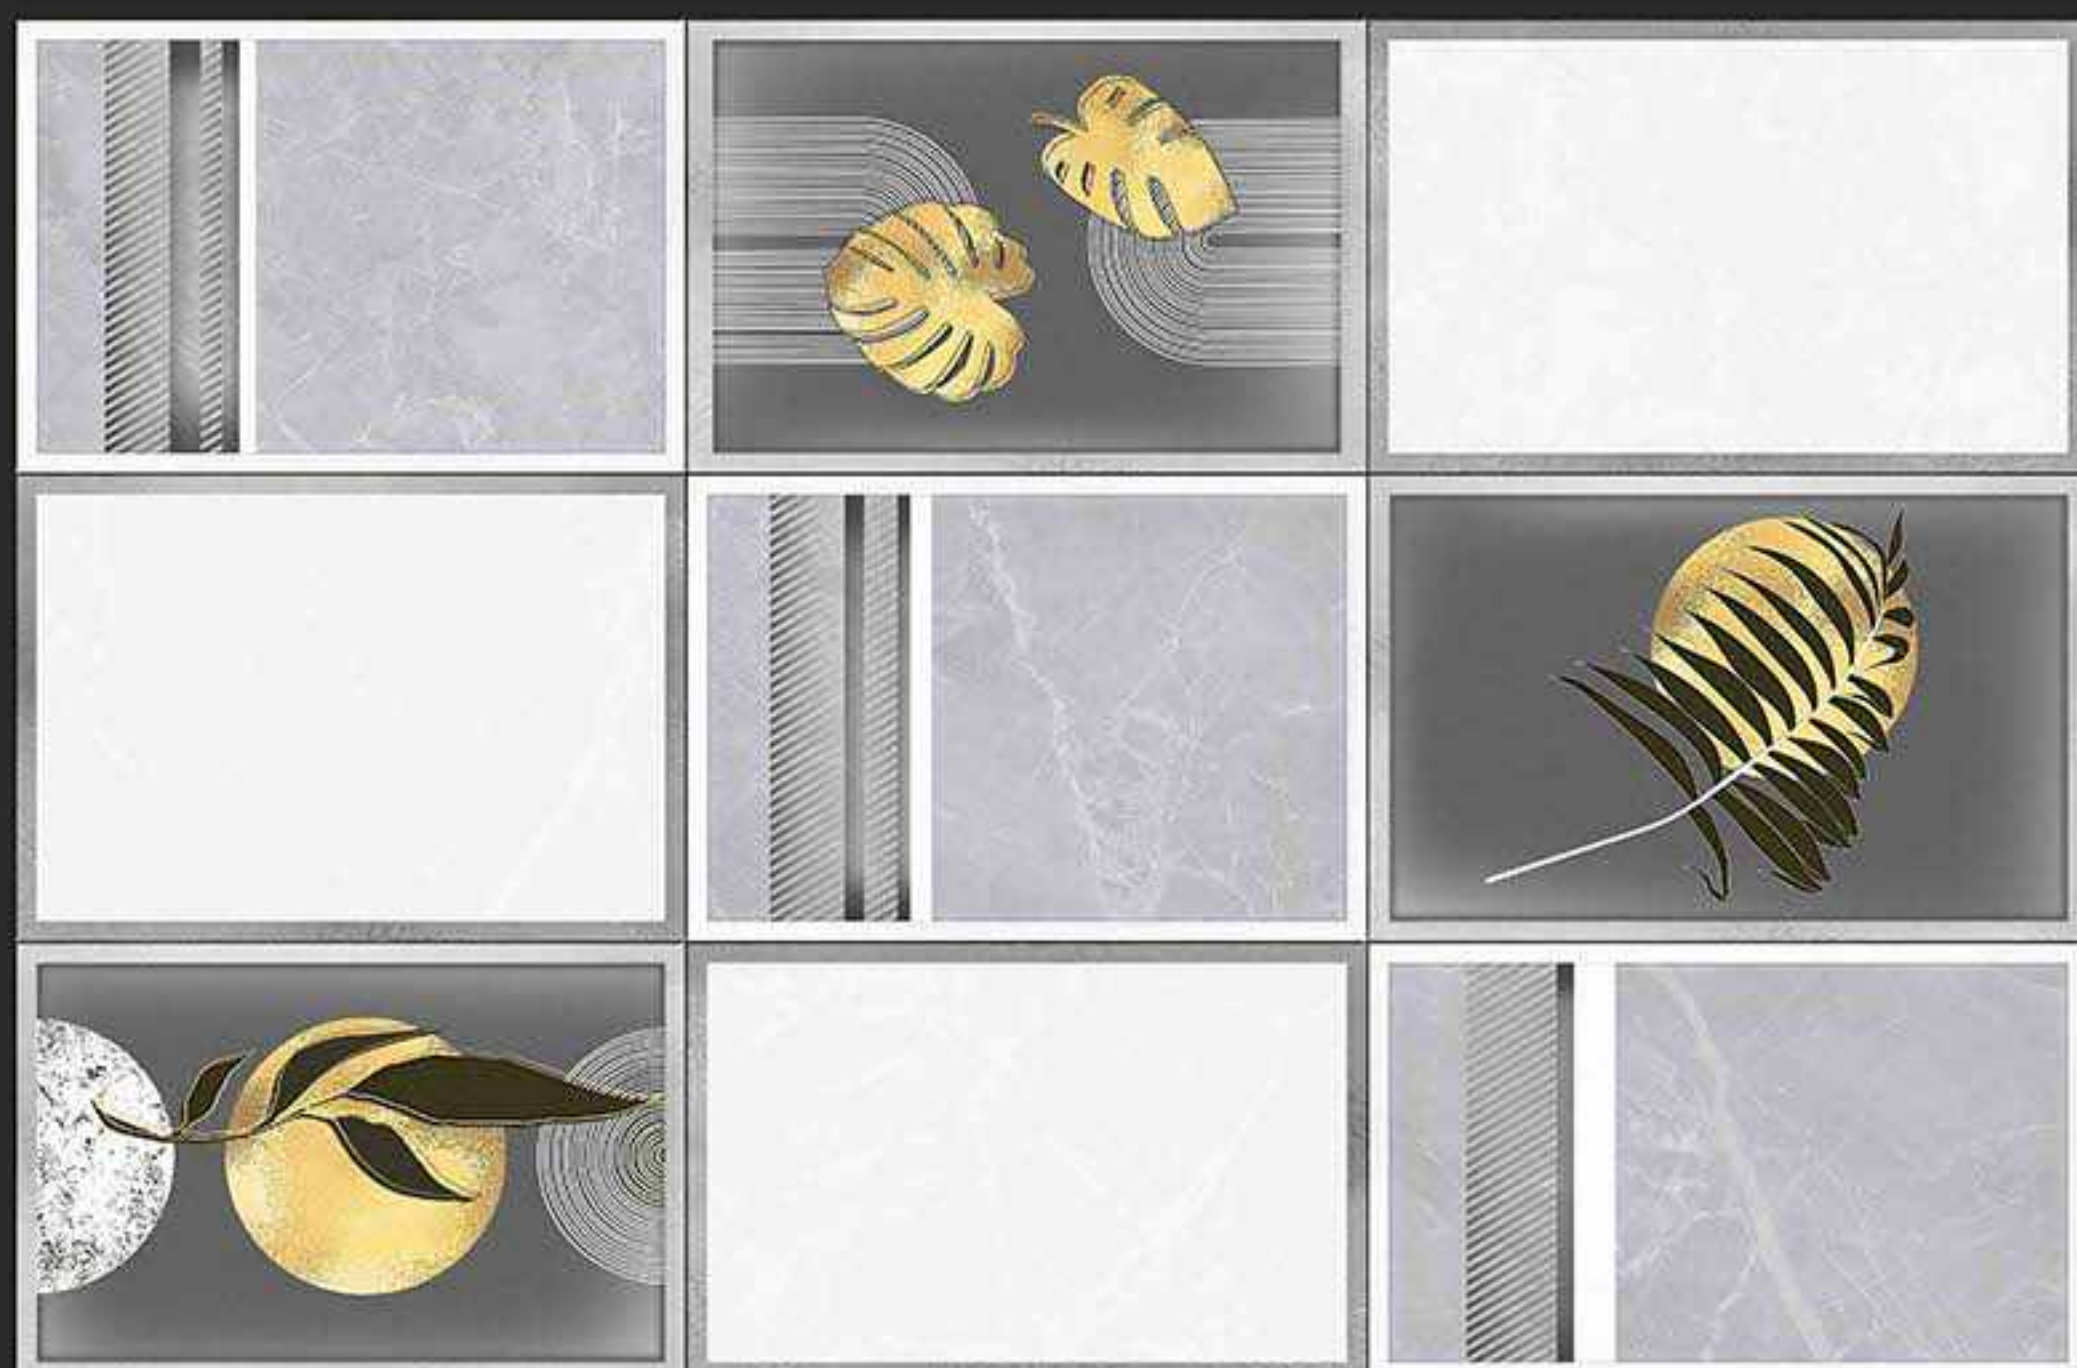

7585-LT [PLAIN]

7585-HL-A [PUNCH]

7585-DK [PLAIN]

DIGITAL
WALL TILES

300x450MM GLOSSY

VERONICA
CERAMIC

7585-LT [PLAIN]

7585-HL-B [PUNCH]