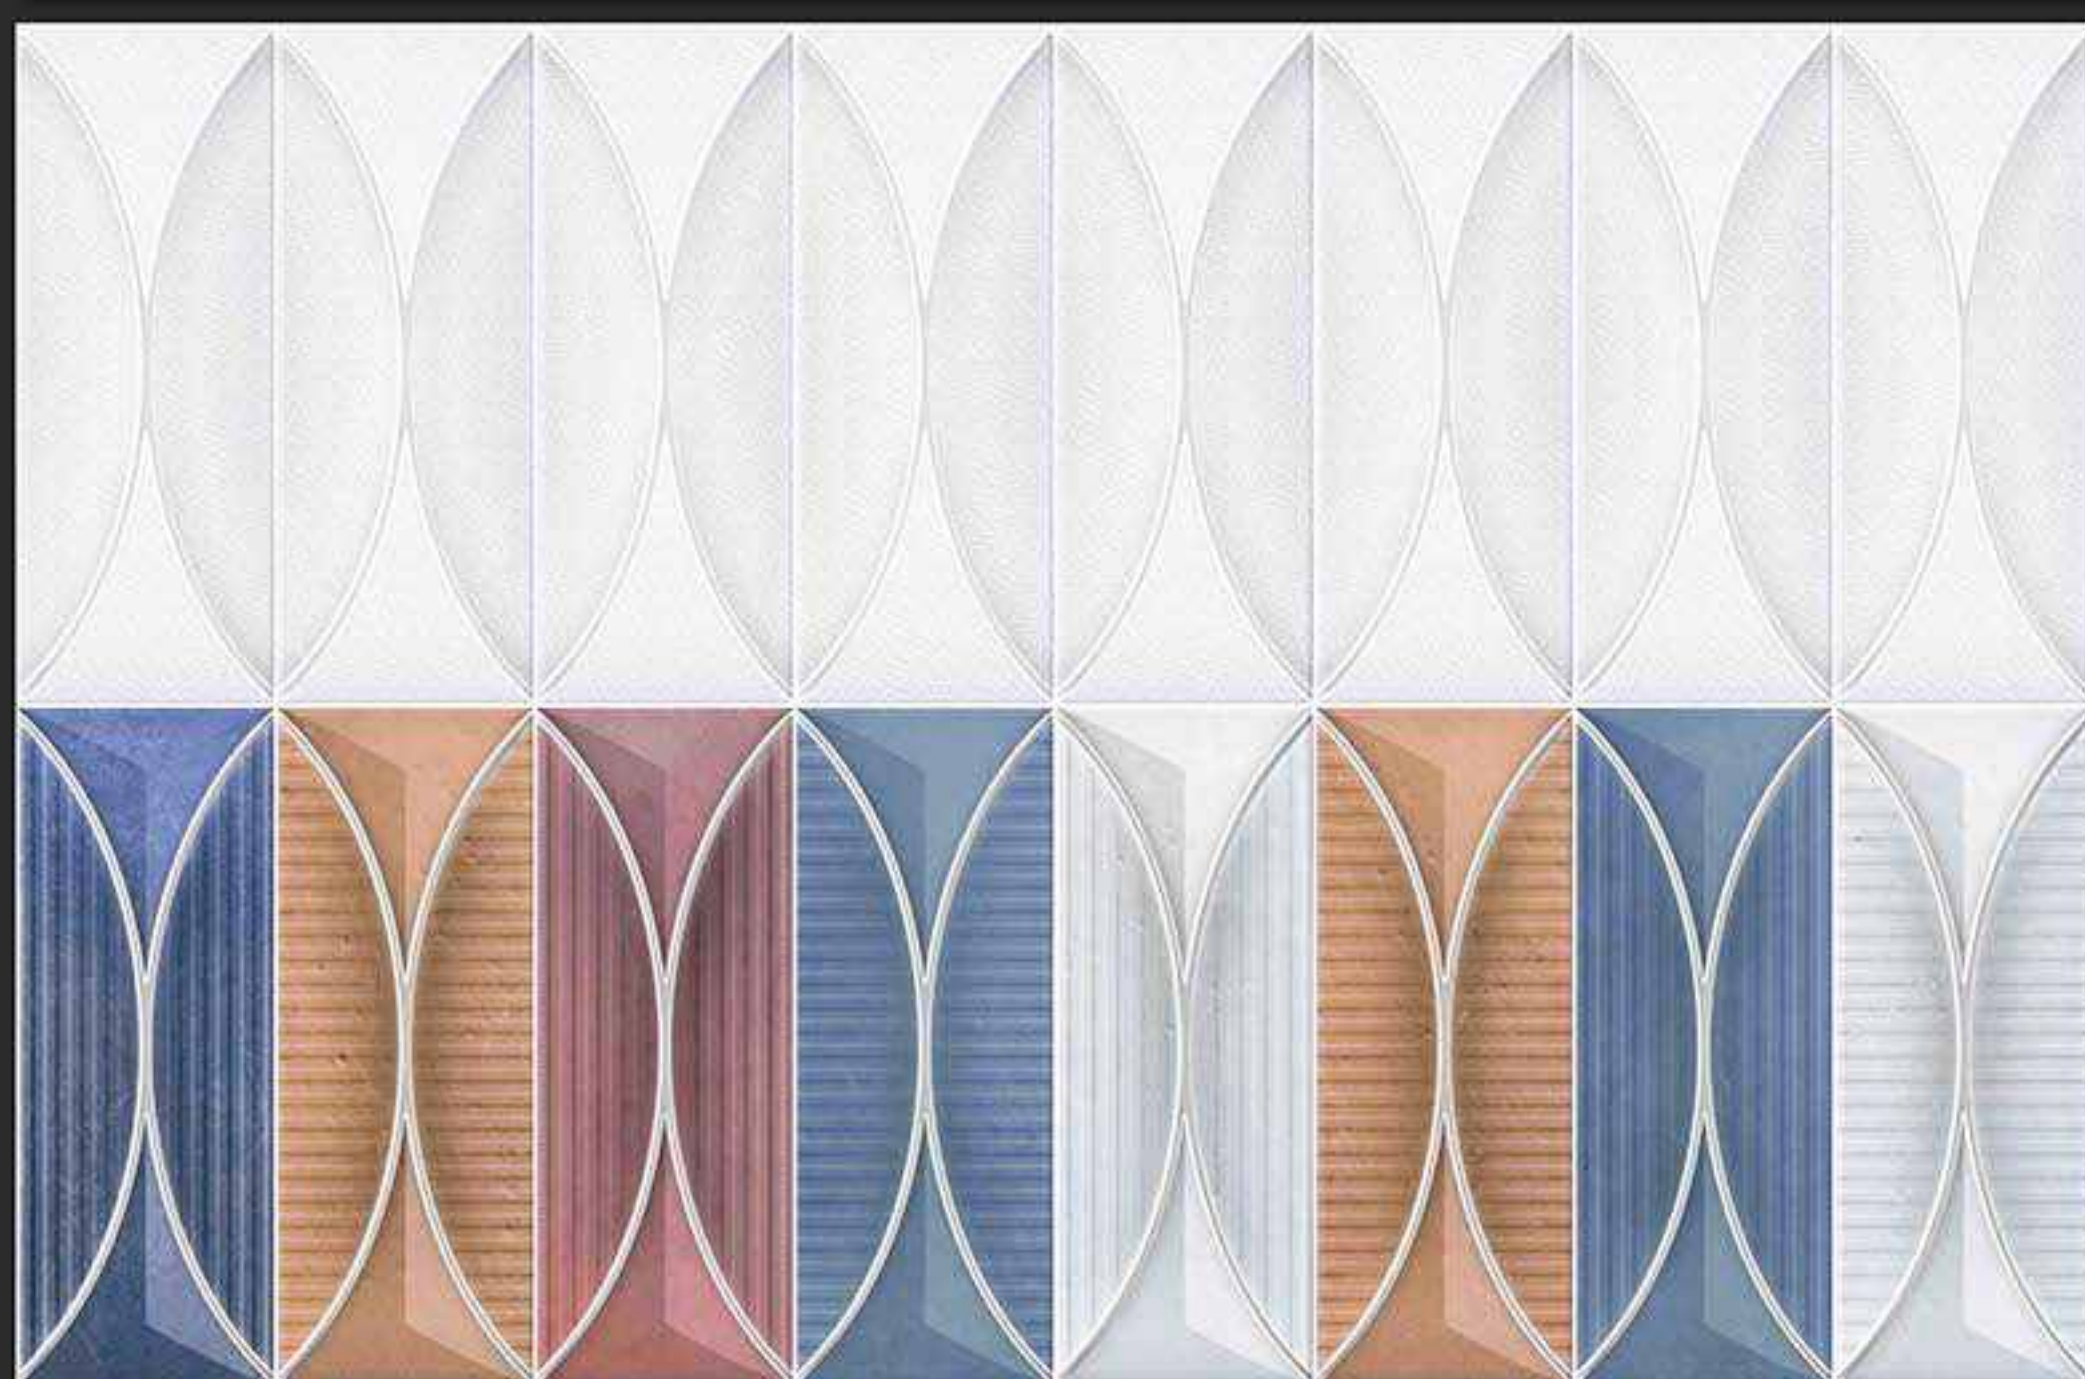

7583-HL-A [PUNCH]