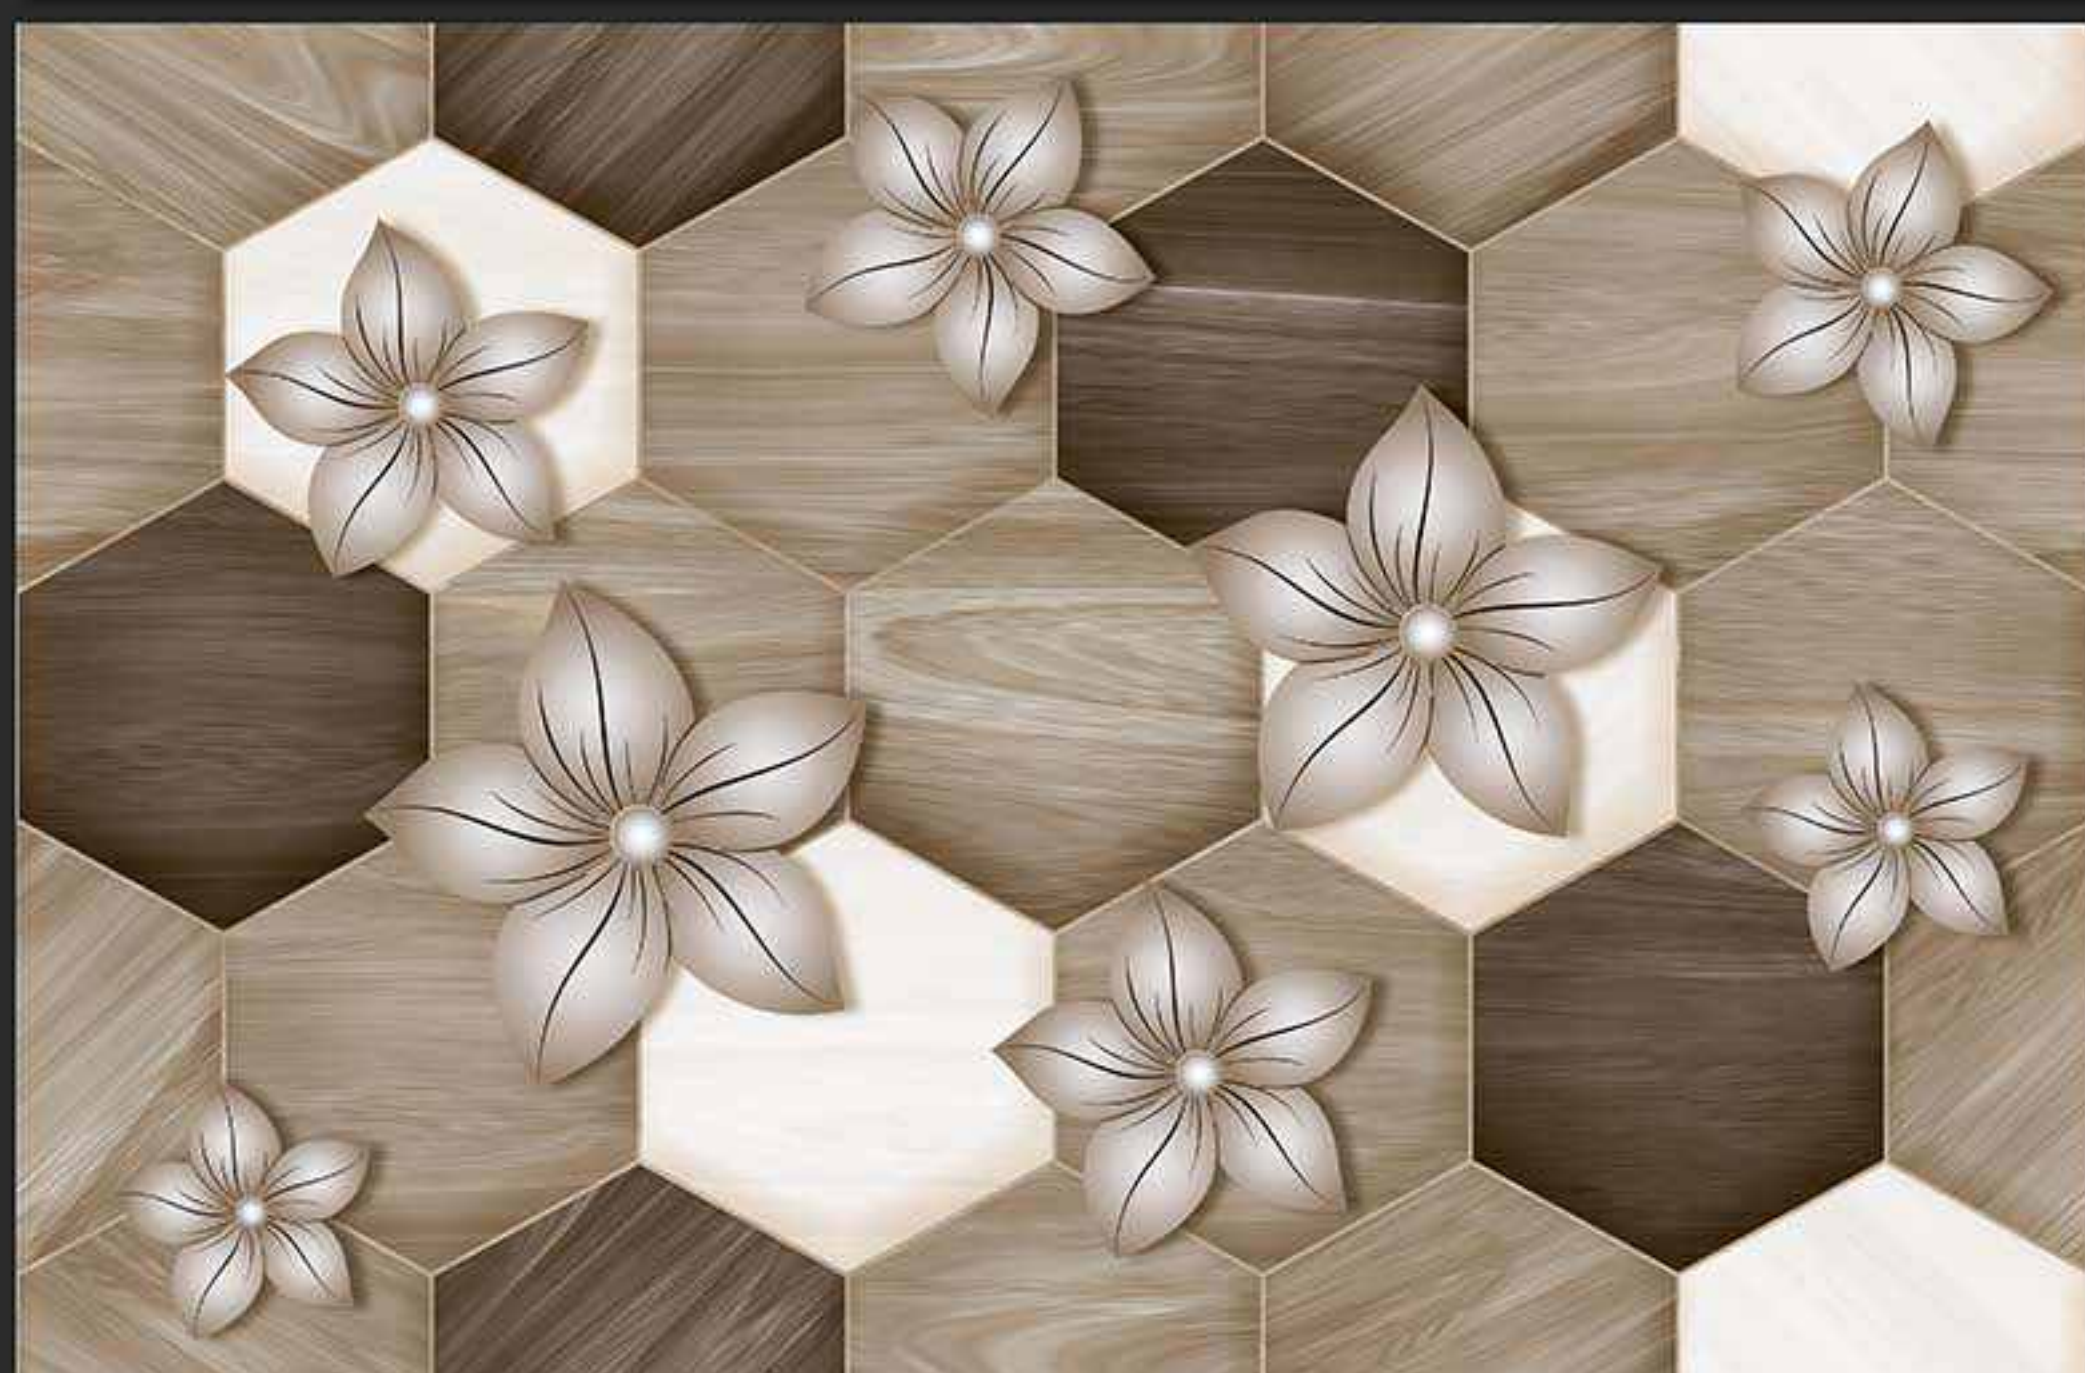

7518-DK [PLAIN]

DIGITAL
WALL TILES

300x450MM GLOSSY

VERONICA
CERAMIC

7522-LT [PLAIN]

7522-HL-A [PUNCH]

7522-DK [PLAIN]

DIGITAL
WALL TILES