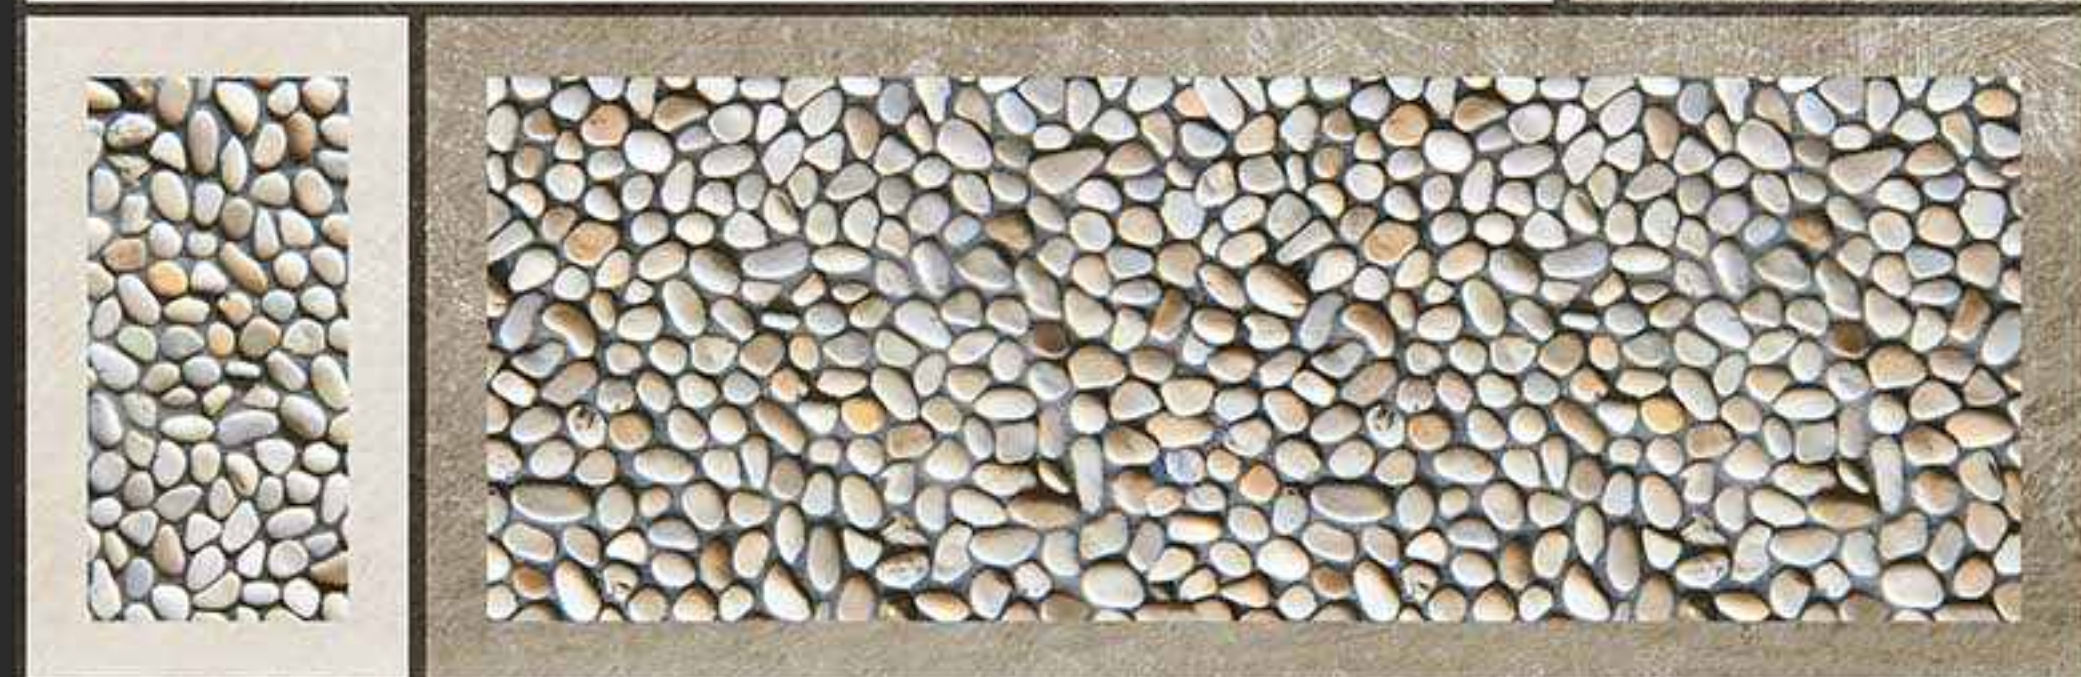

DIGITAL
WALL TILES

300x450MM GLOSSY

VERONICA
CERAMIC

7472-LT [PLAIN]

7472-HL-A [PUNCH]

7472-DK [PLAIN]

DIGITAL
WALL TILES

300x450MM GLOSSY