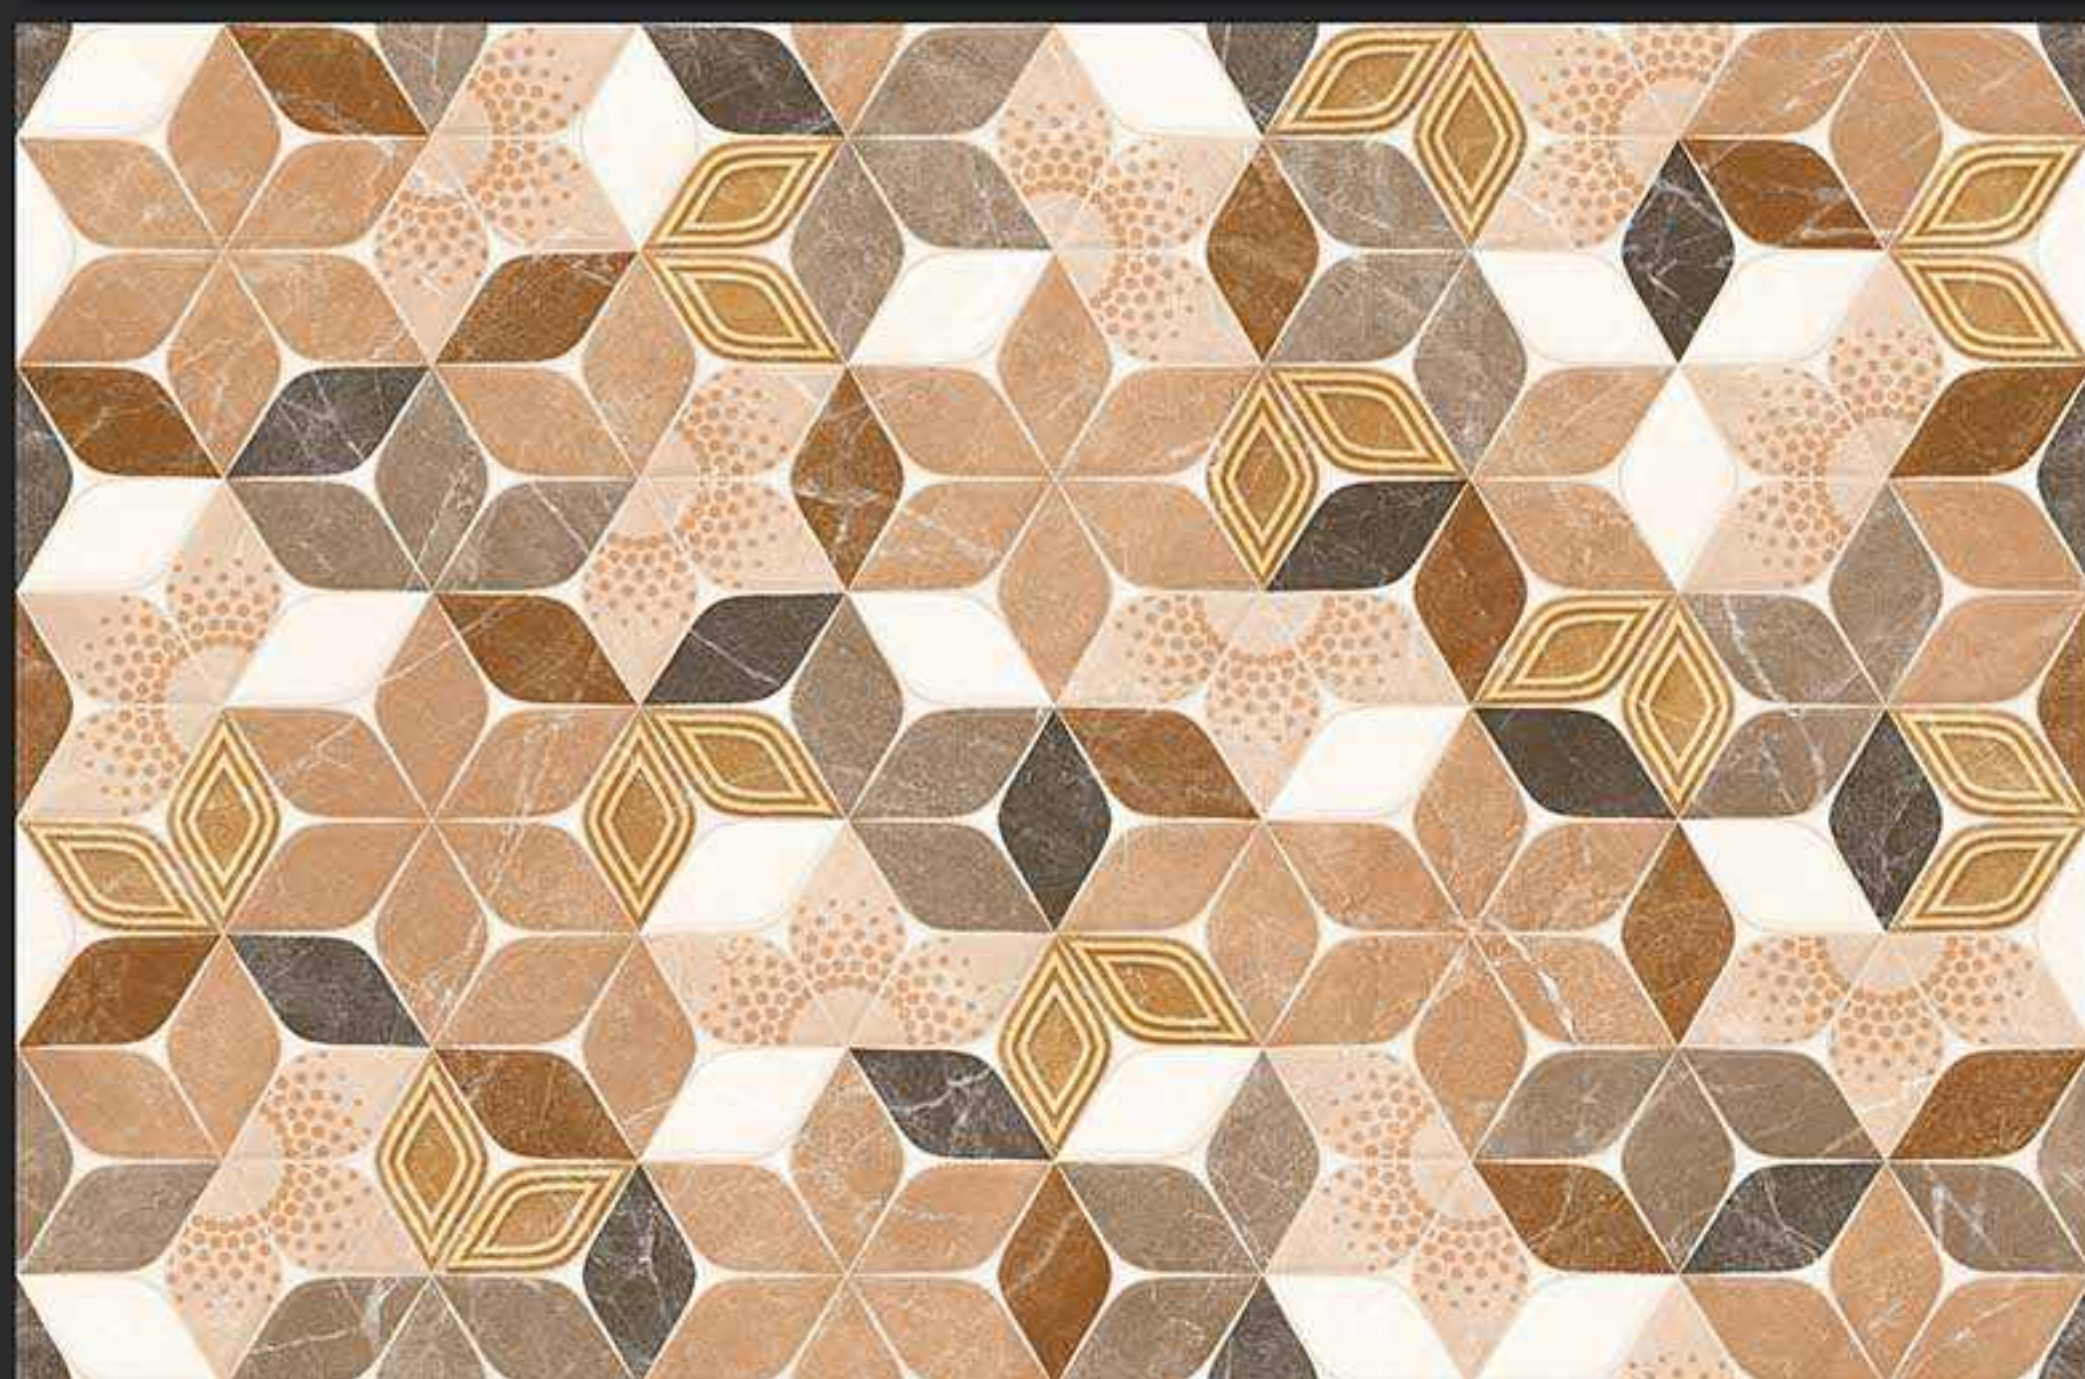

7468-HL-C [PUNCH]

7468-DK [PLAIN]

DIGITAL
WALL TILES

300x450MM GLOSSY

VERONICA
CERAMIC

7469-LT [PLAIN]

7469-HL-A [PUNCH]

7469-DK [PLAIN]