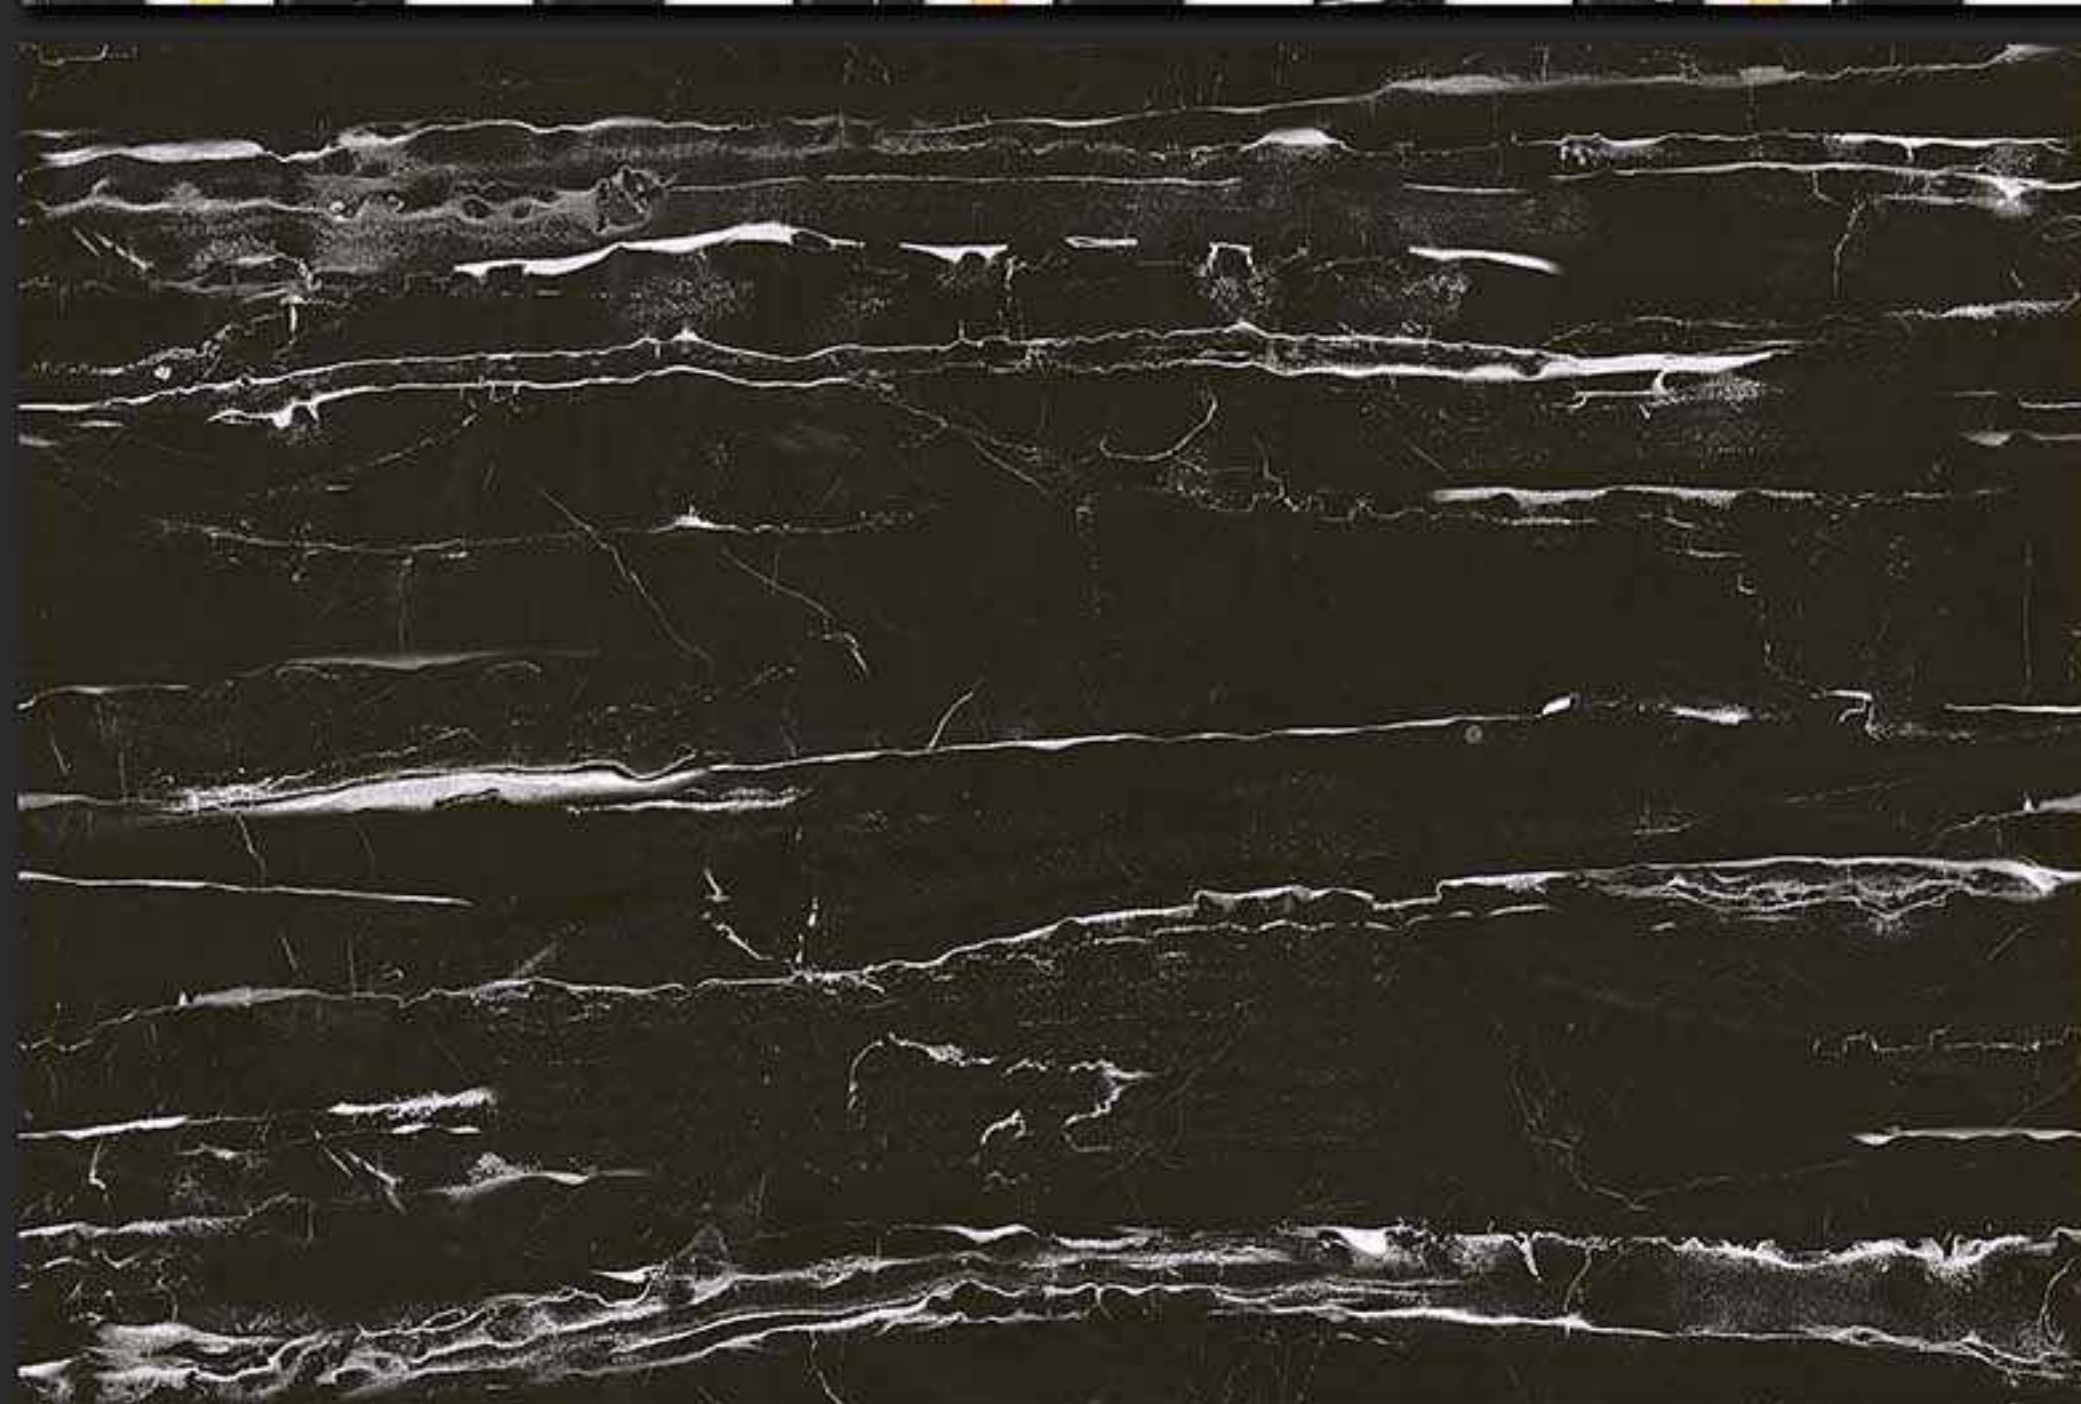

7471-HL-C [PLAIN]

7471-DK [PLAIN]

DIGITAL
WALL TILES

300x450MM GLOSSY

VERONICA
CERAMIC

7471-LT [PLAIN]

7471-HL-H [PUNCH]

7471-DK [PLAIN]