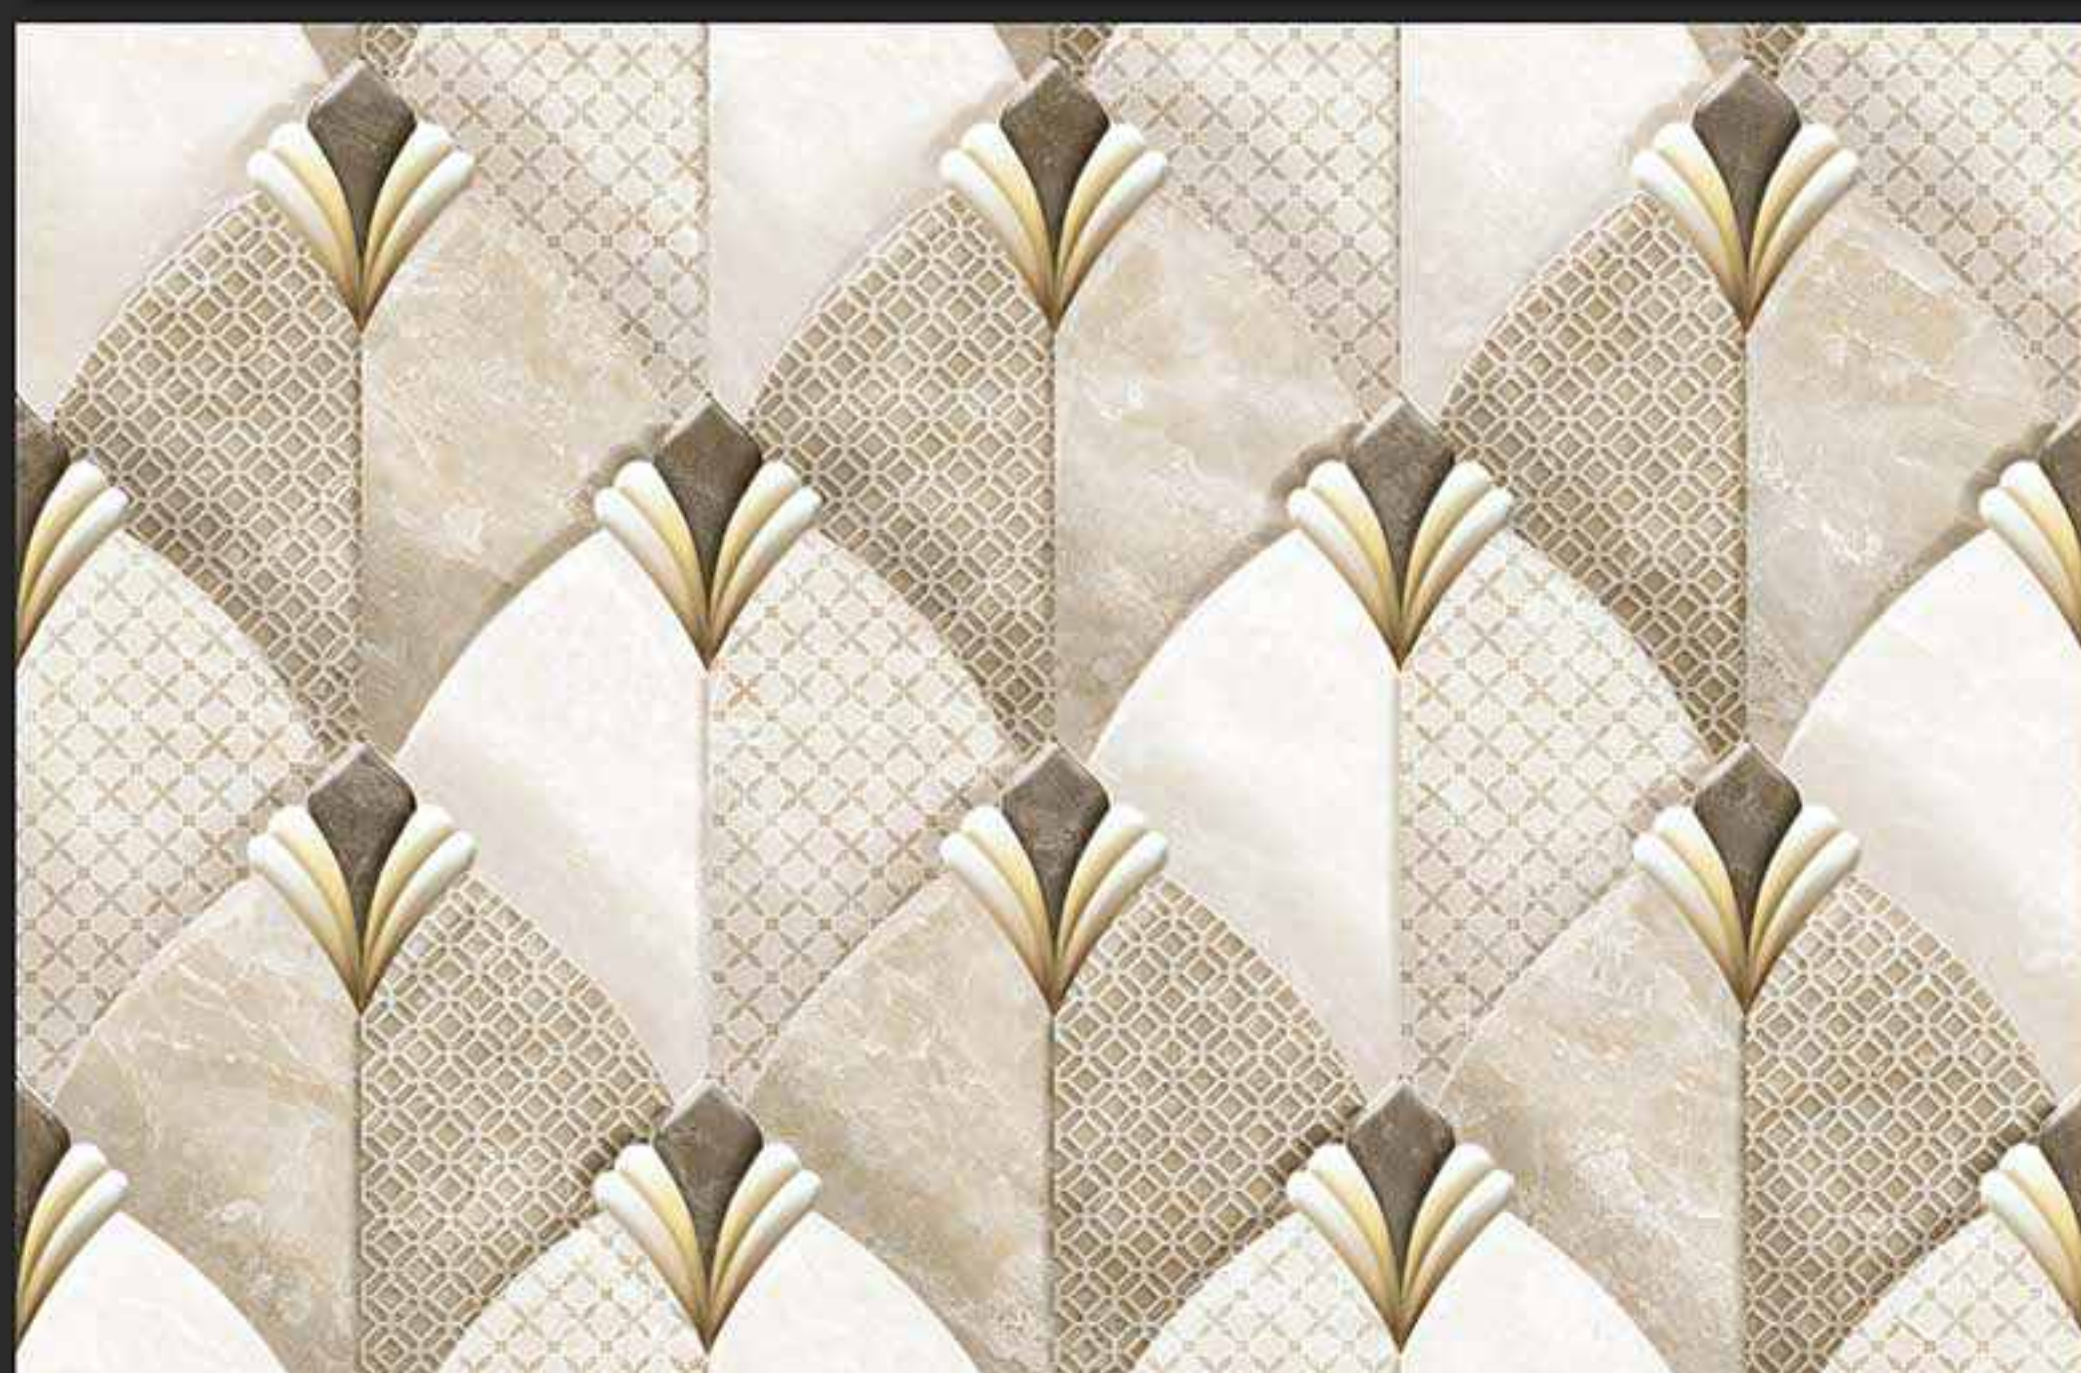

VERONICA
CERAMIC

7465-LT [PLAIN]

7465-HL-A [PUNCH]

7465-DK [PLAIN]

DIGITAL
WALL TILES

300x450MM GLOSSY

VERONICA
CERAMIC

7465-LT [PLAIN]