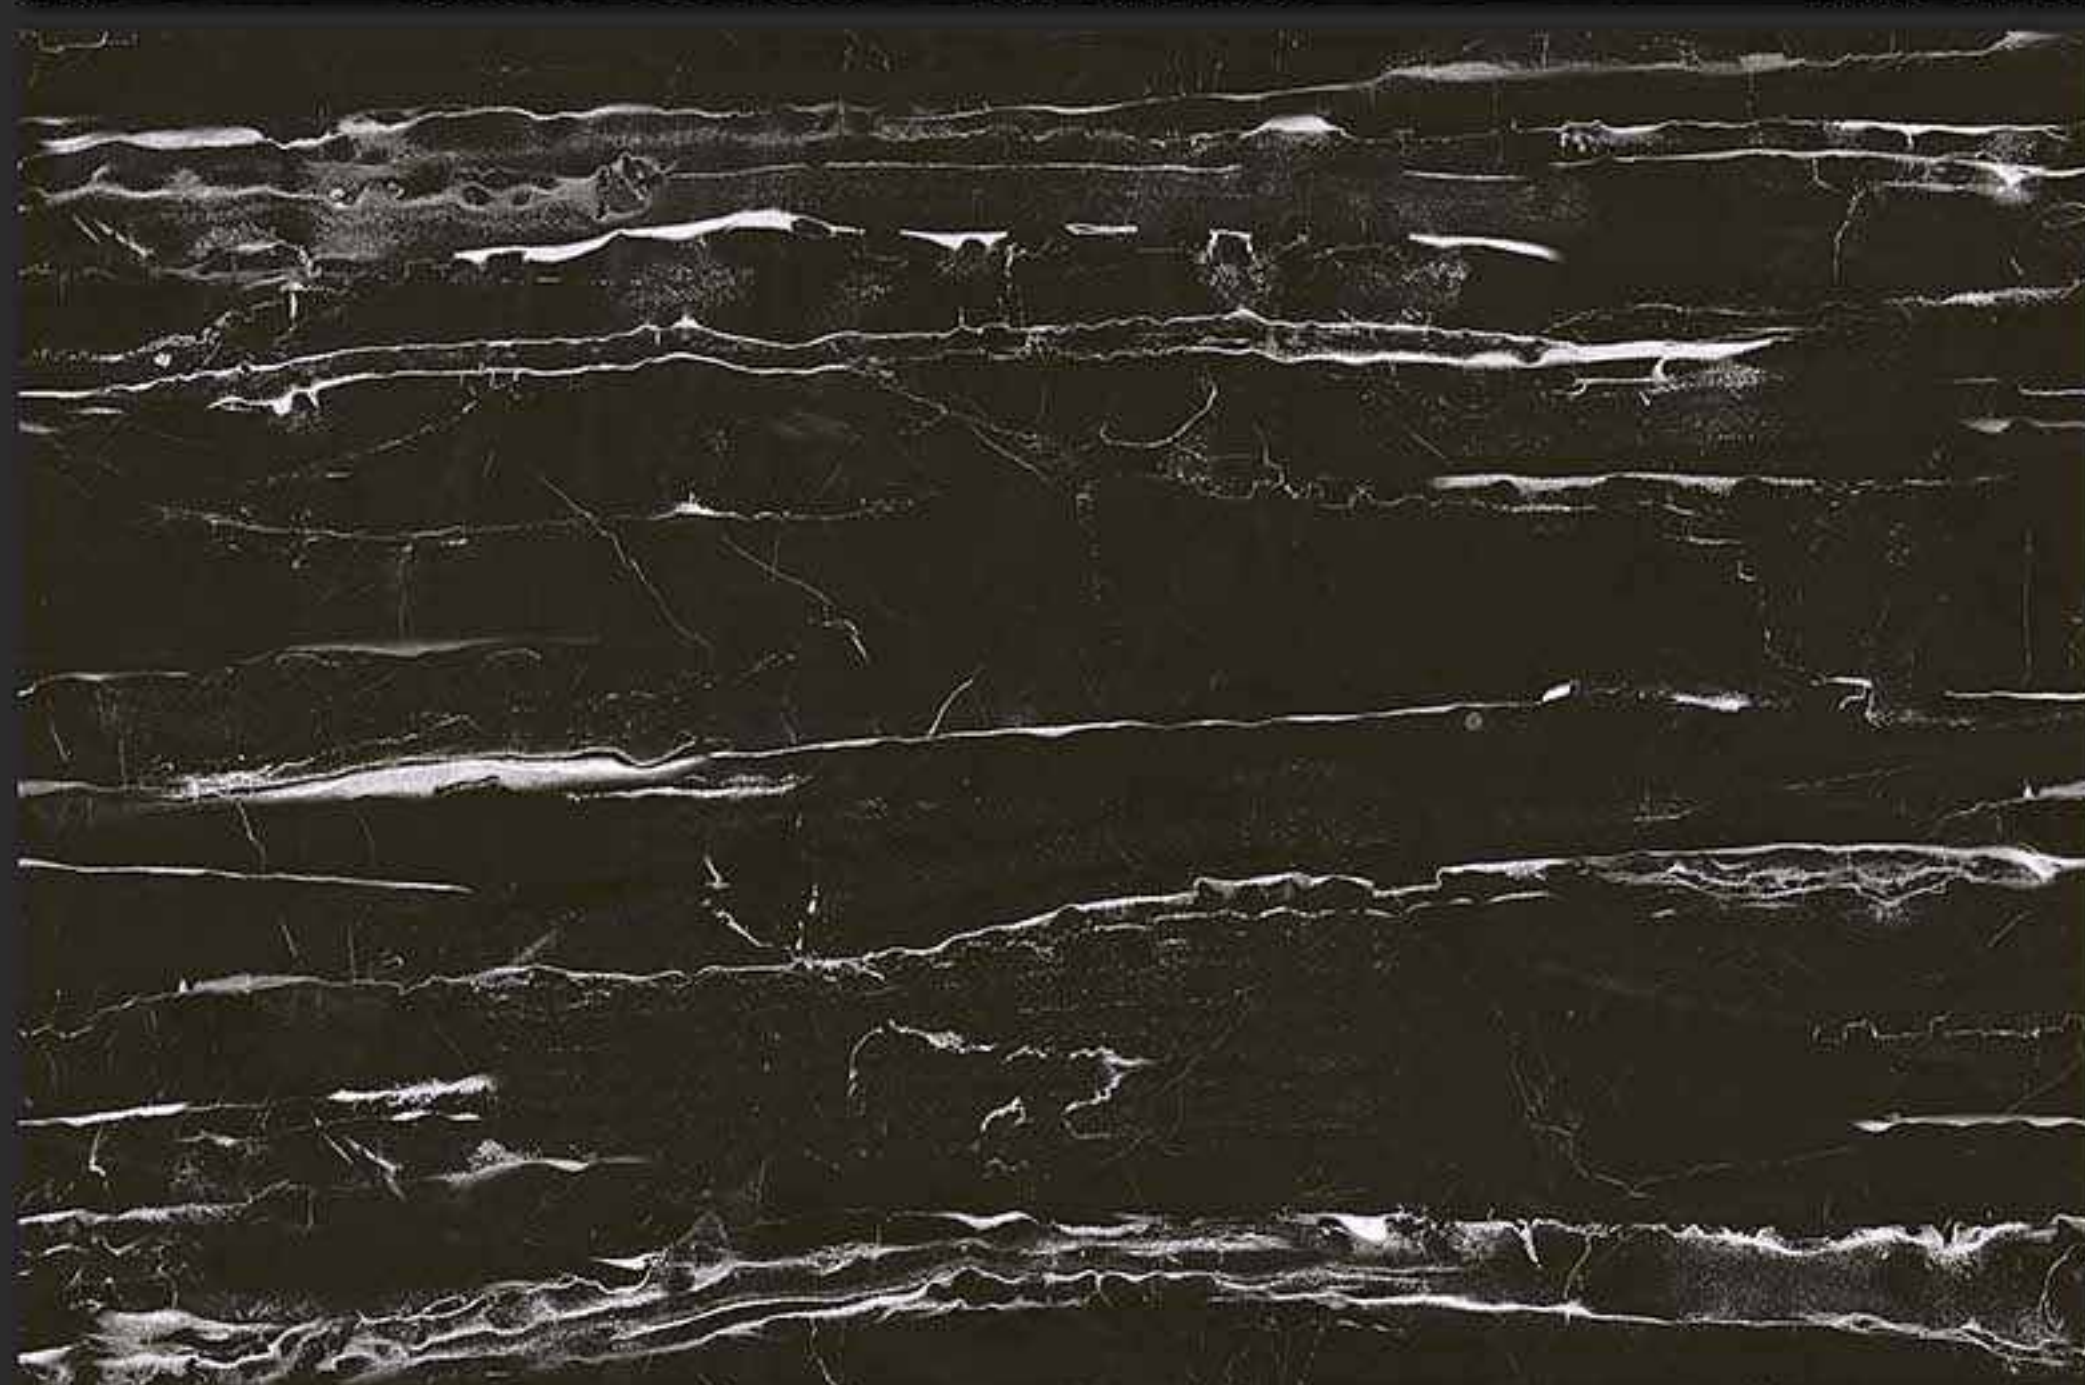

7471-DK [PLAIN]