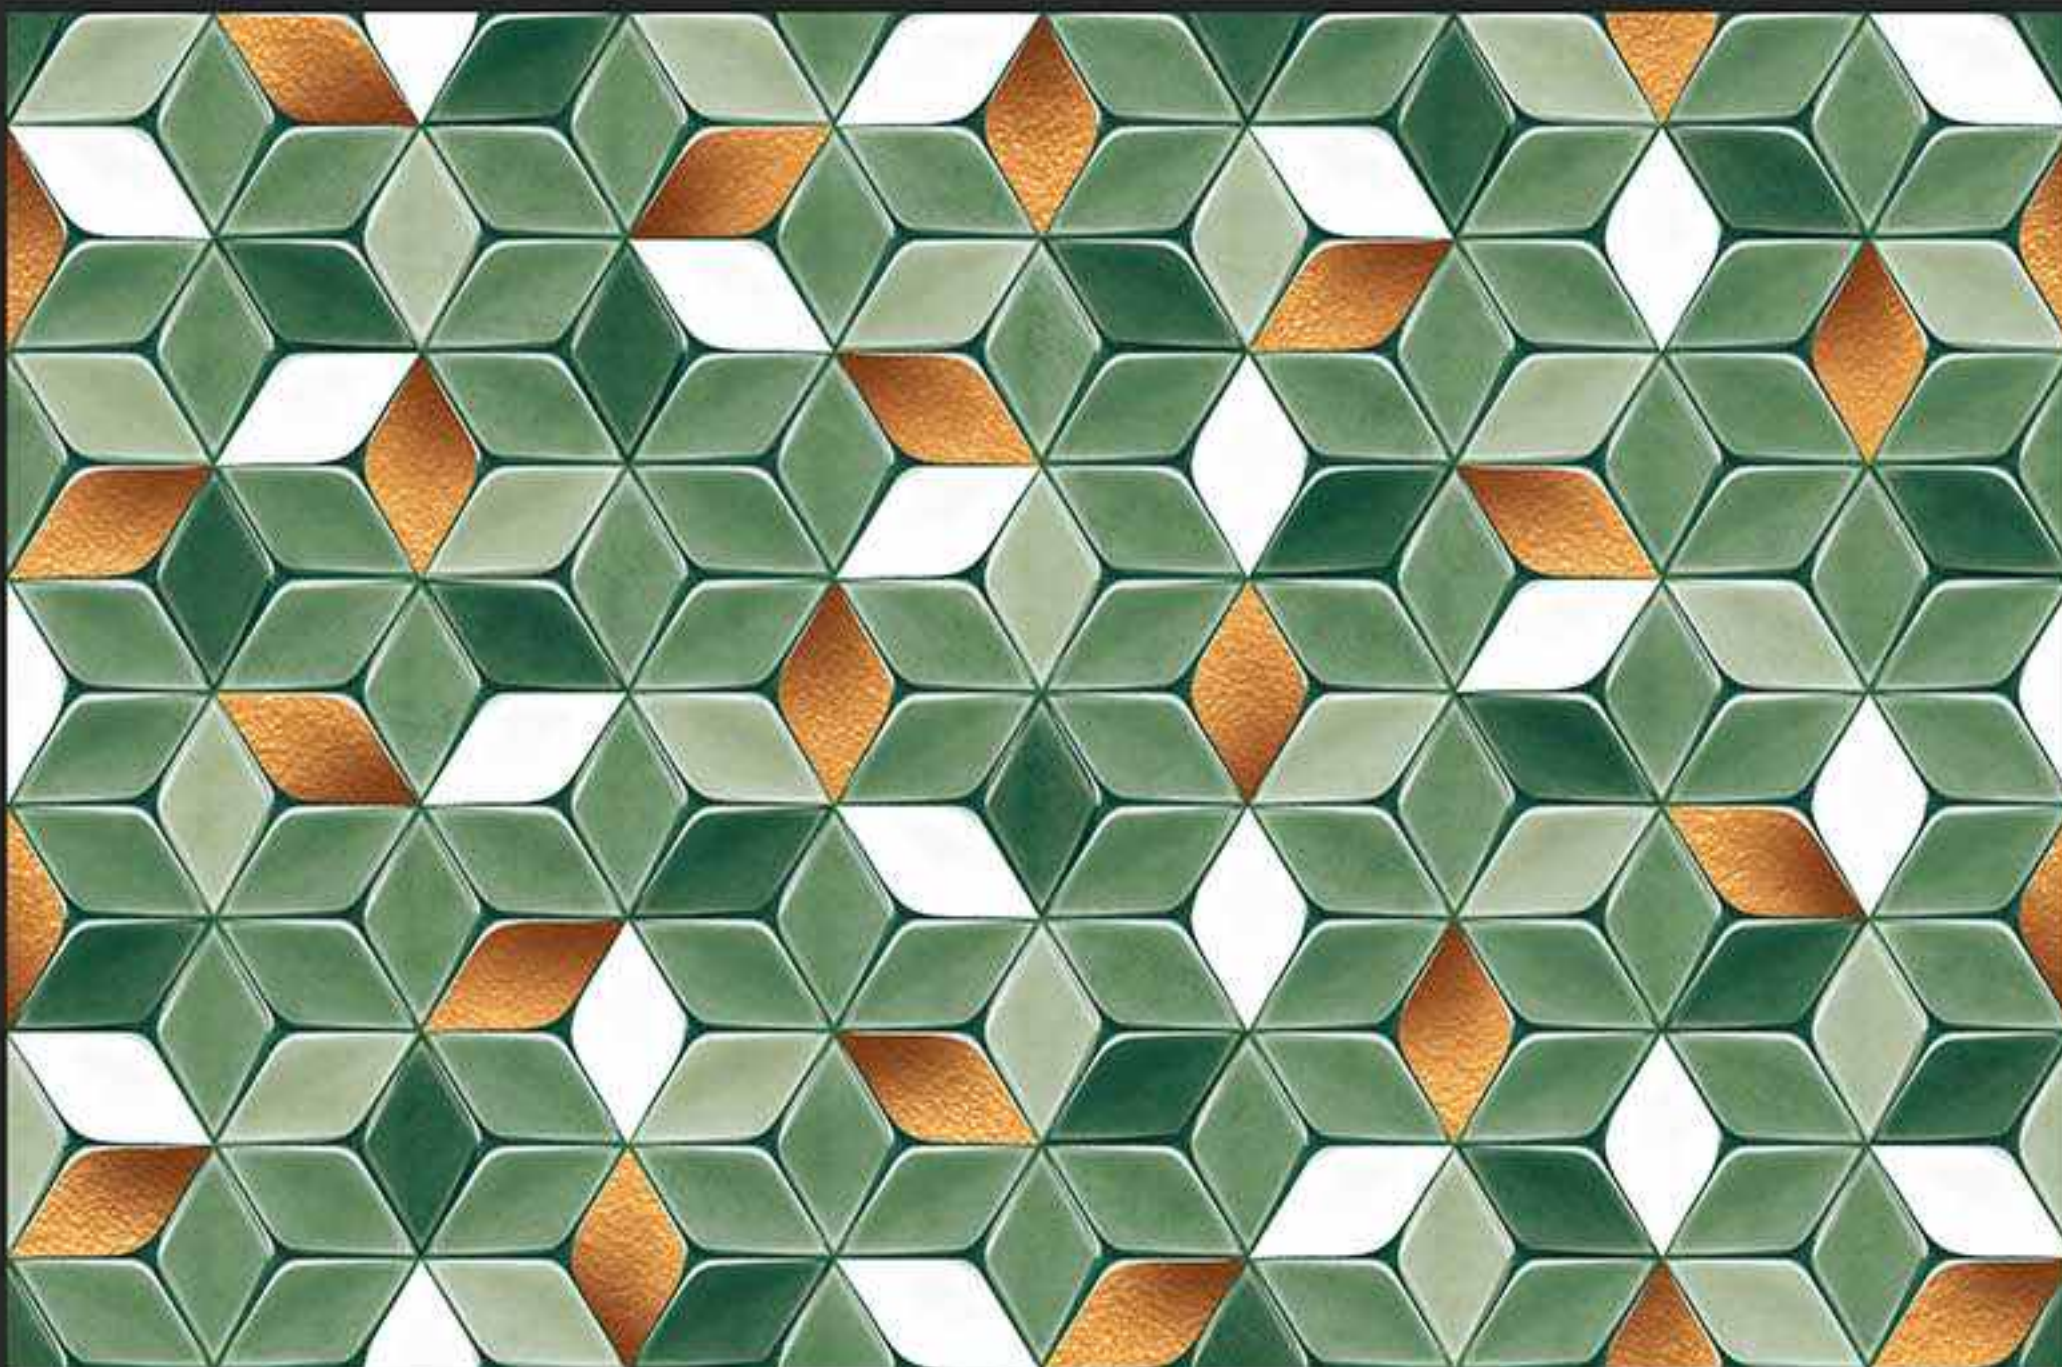

7314-HL-A [PUNCH]