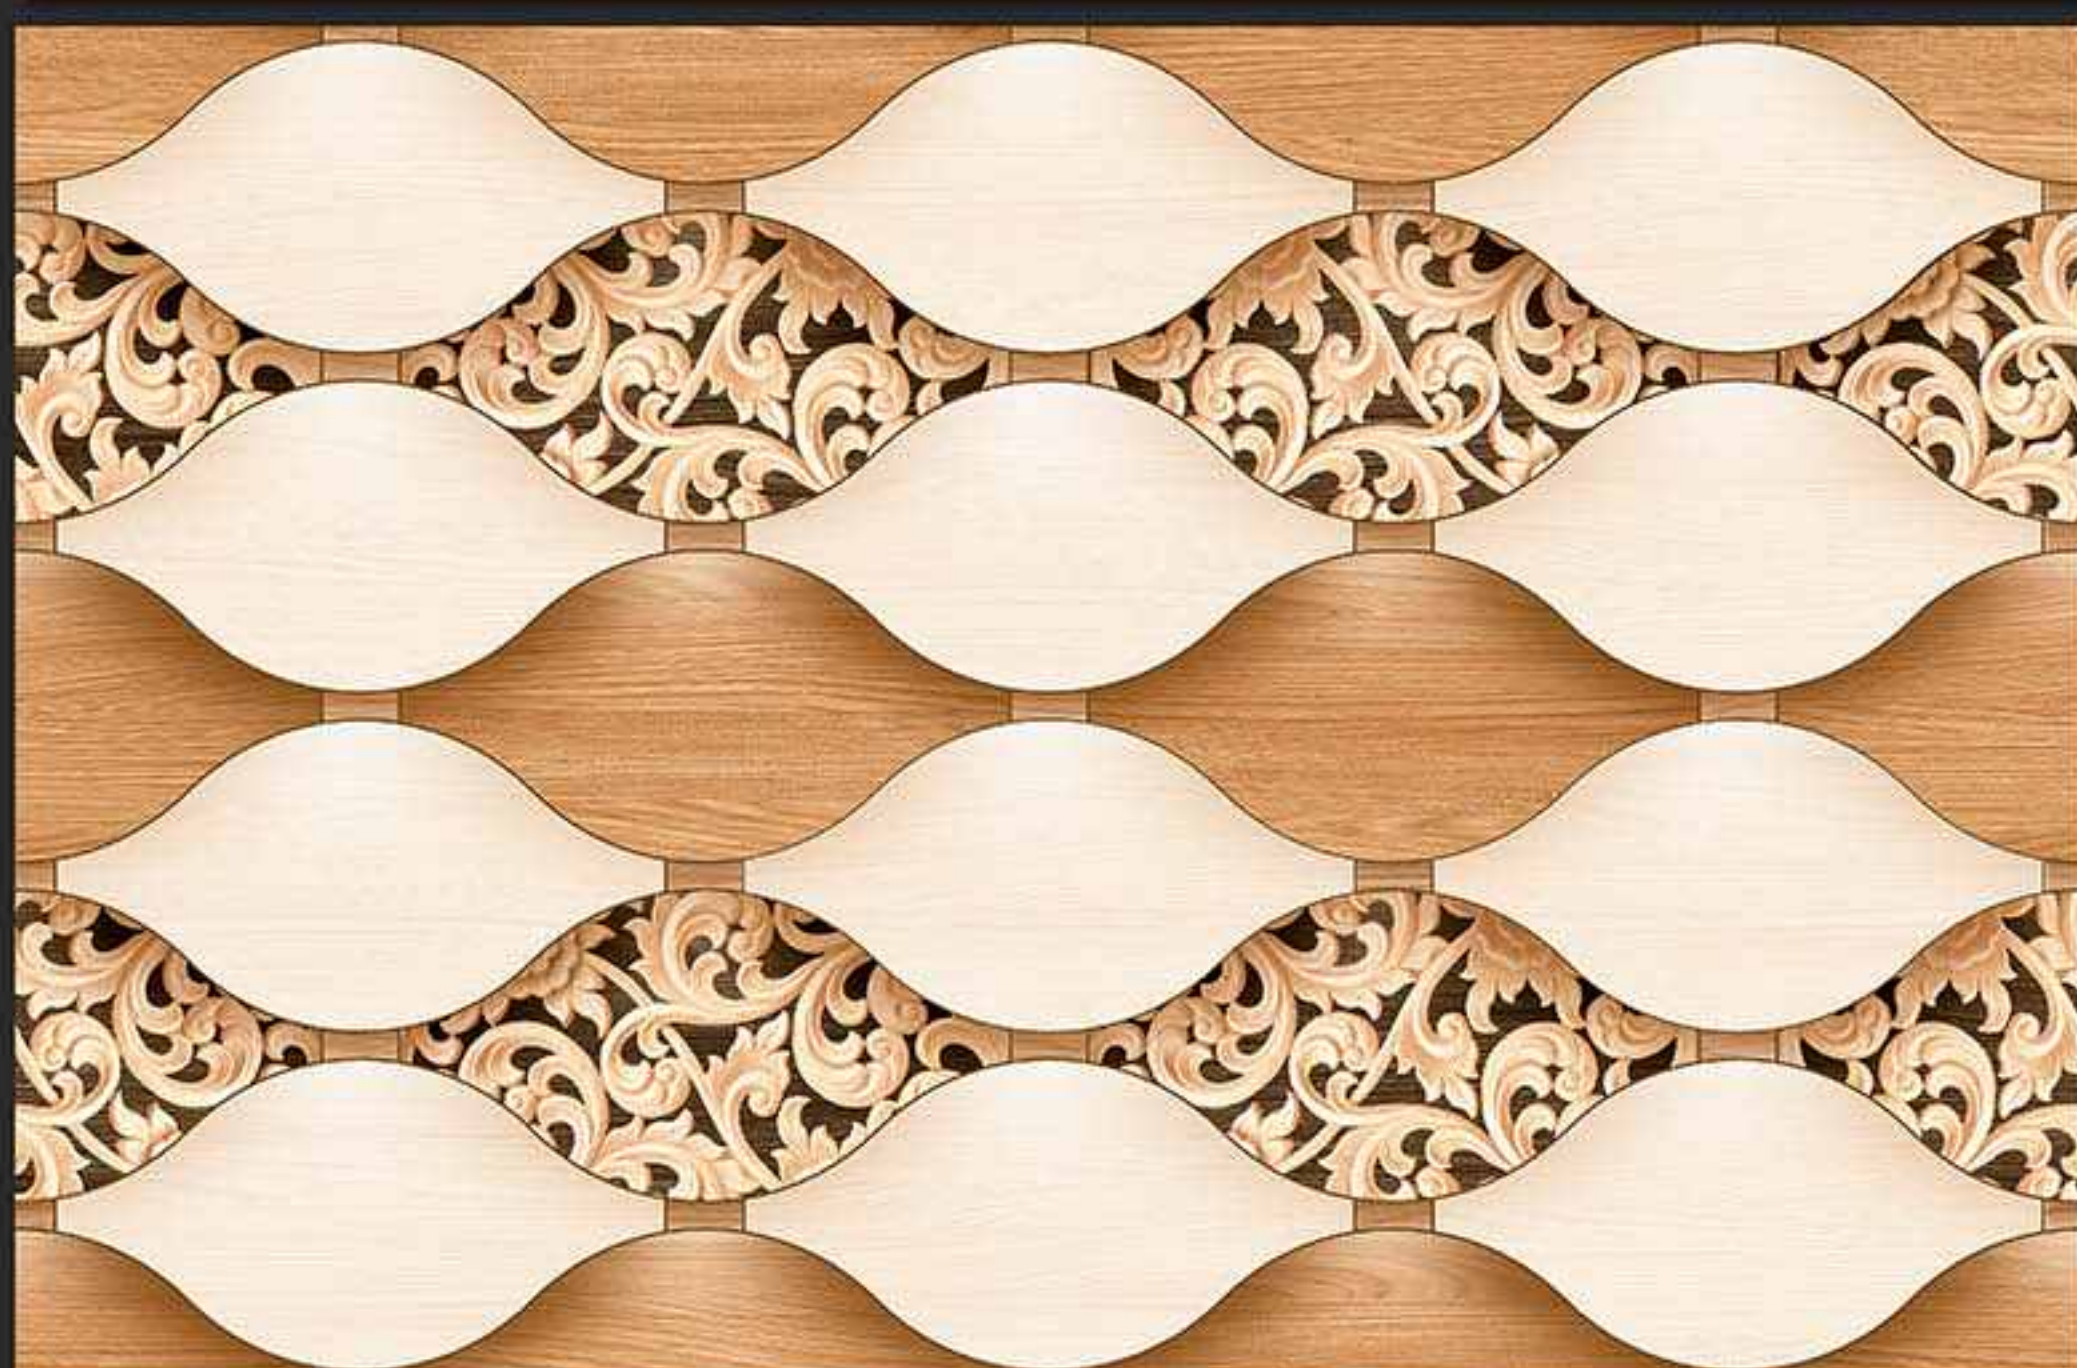

7340-HL-A [PUNCH]

7340-DK [PUNCH]

DIGITAL
WALL TILES

300x450MM GLOSSY

VERONICA
CERAMIC

7340-LT [PUNCH]

7340-HL-B [PUNCH]

7340-DK [PUNCH]