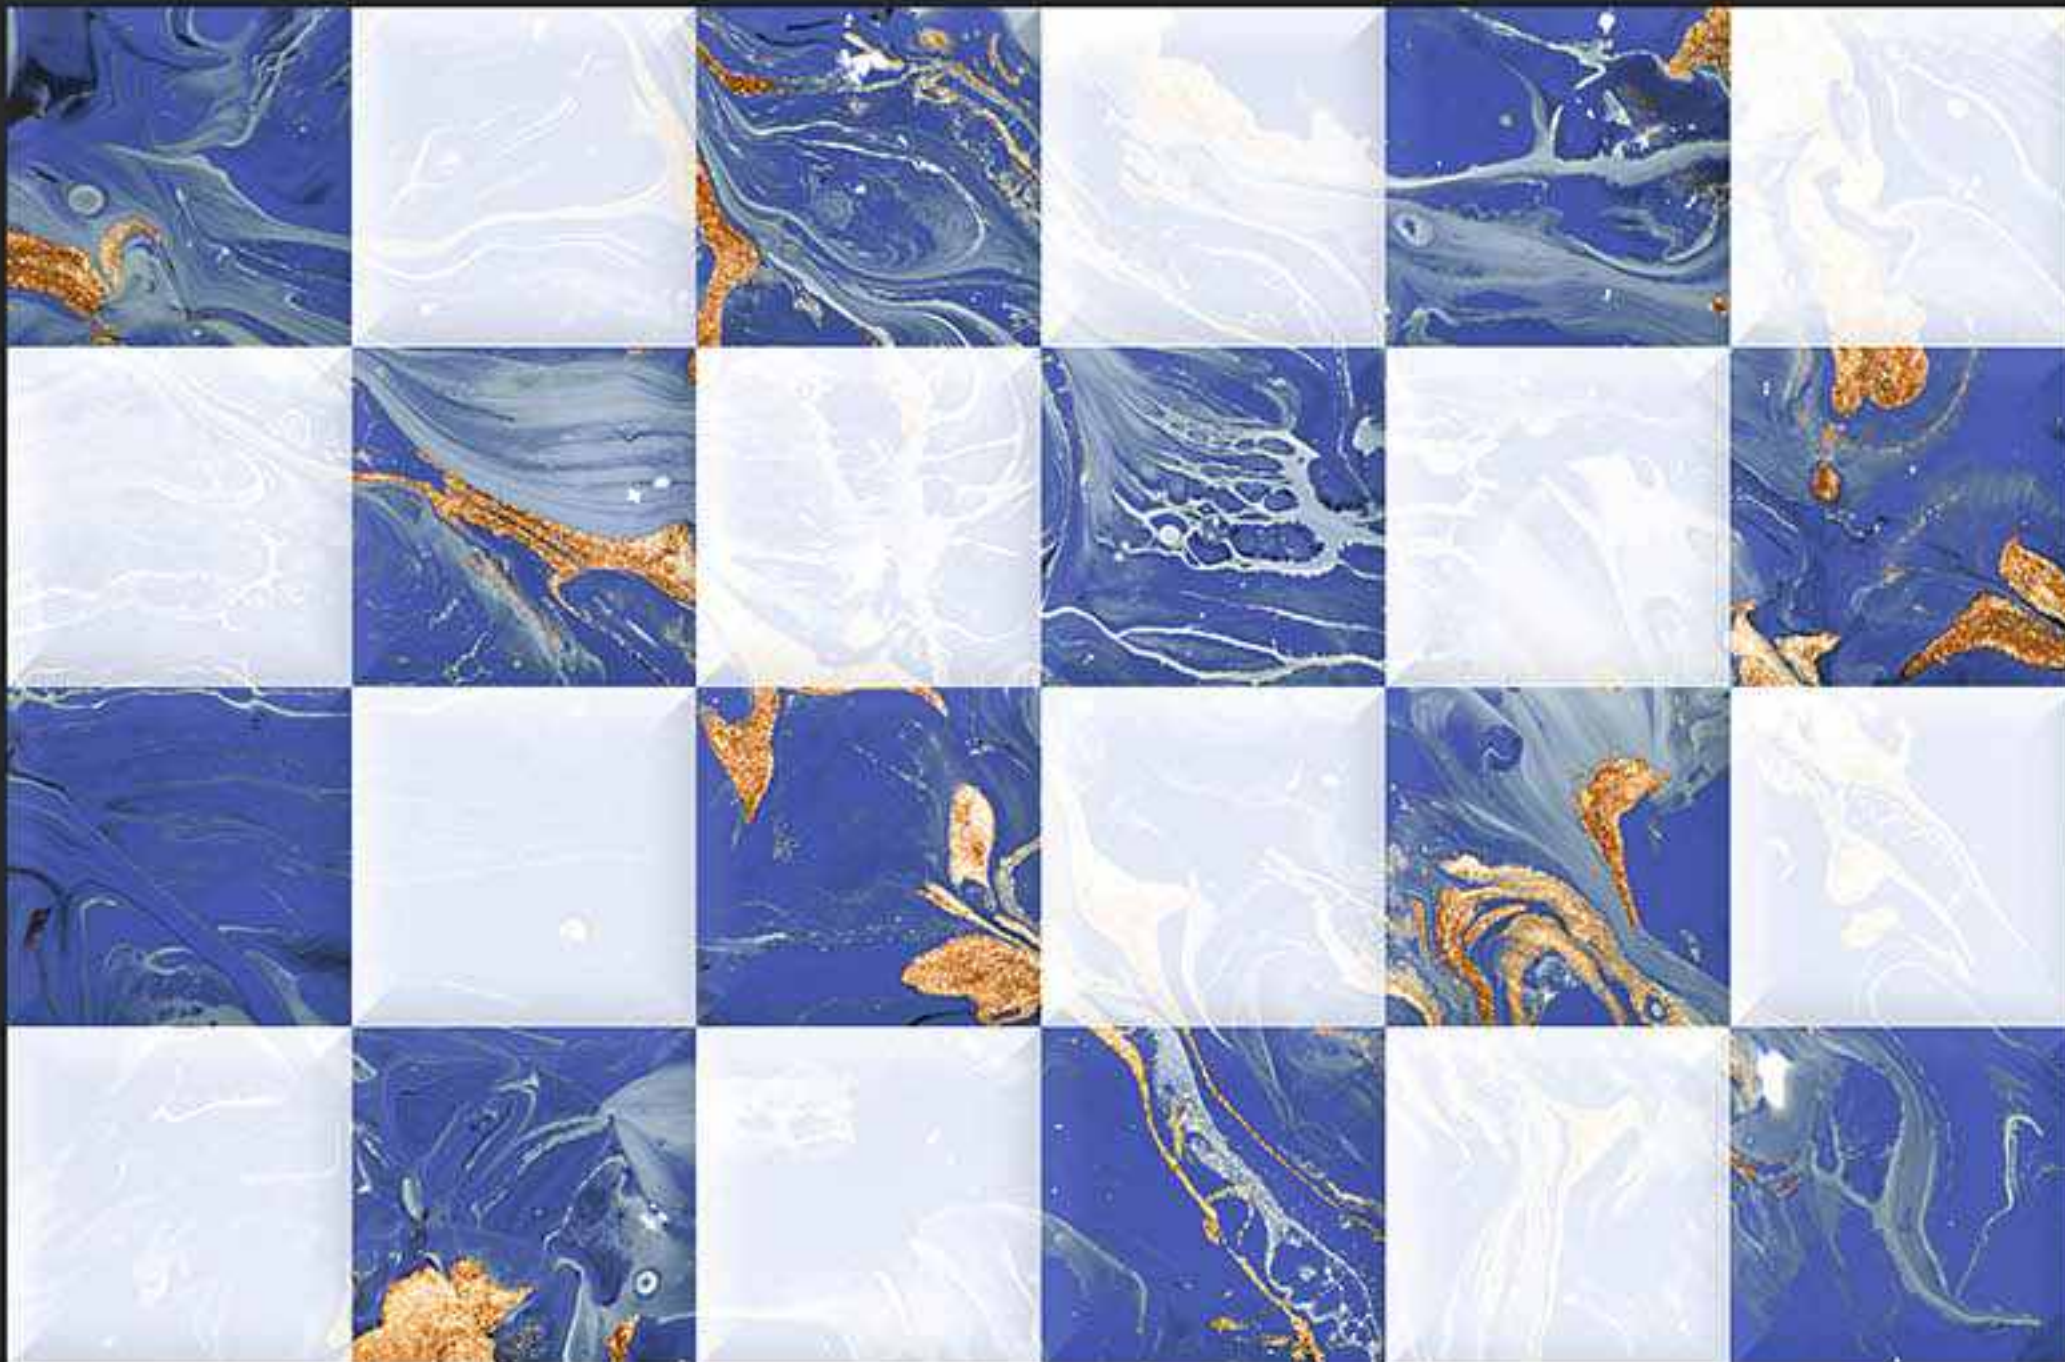

7381-HL-B [PUNCH]