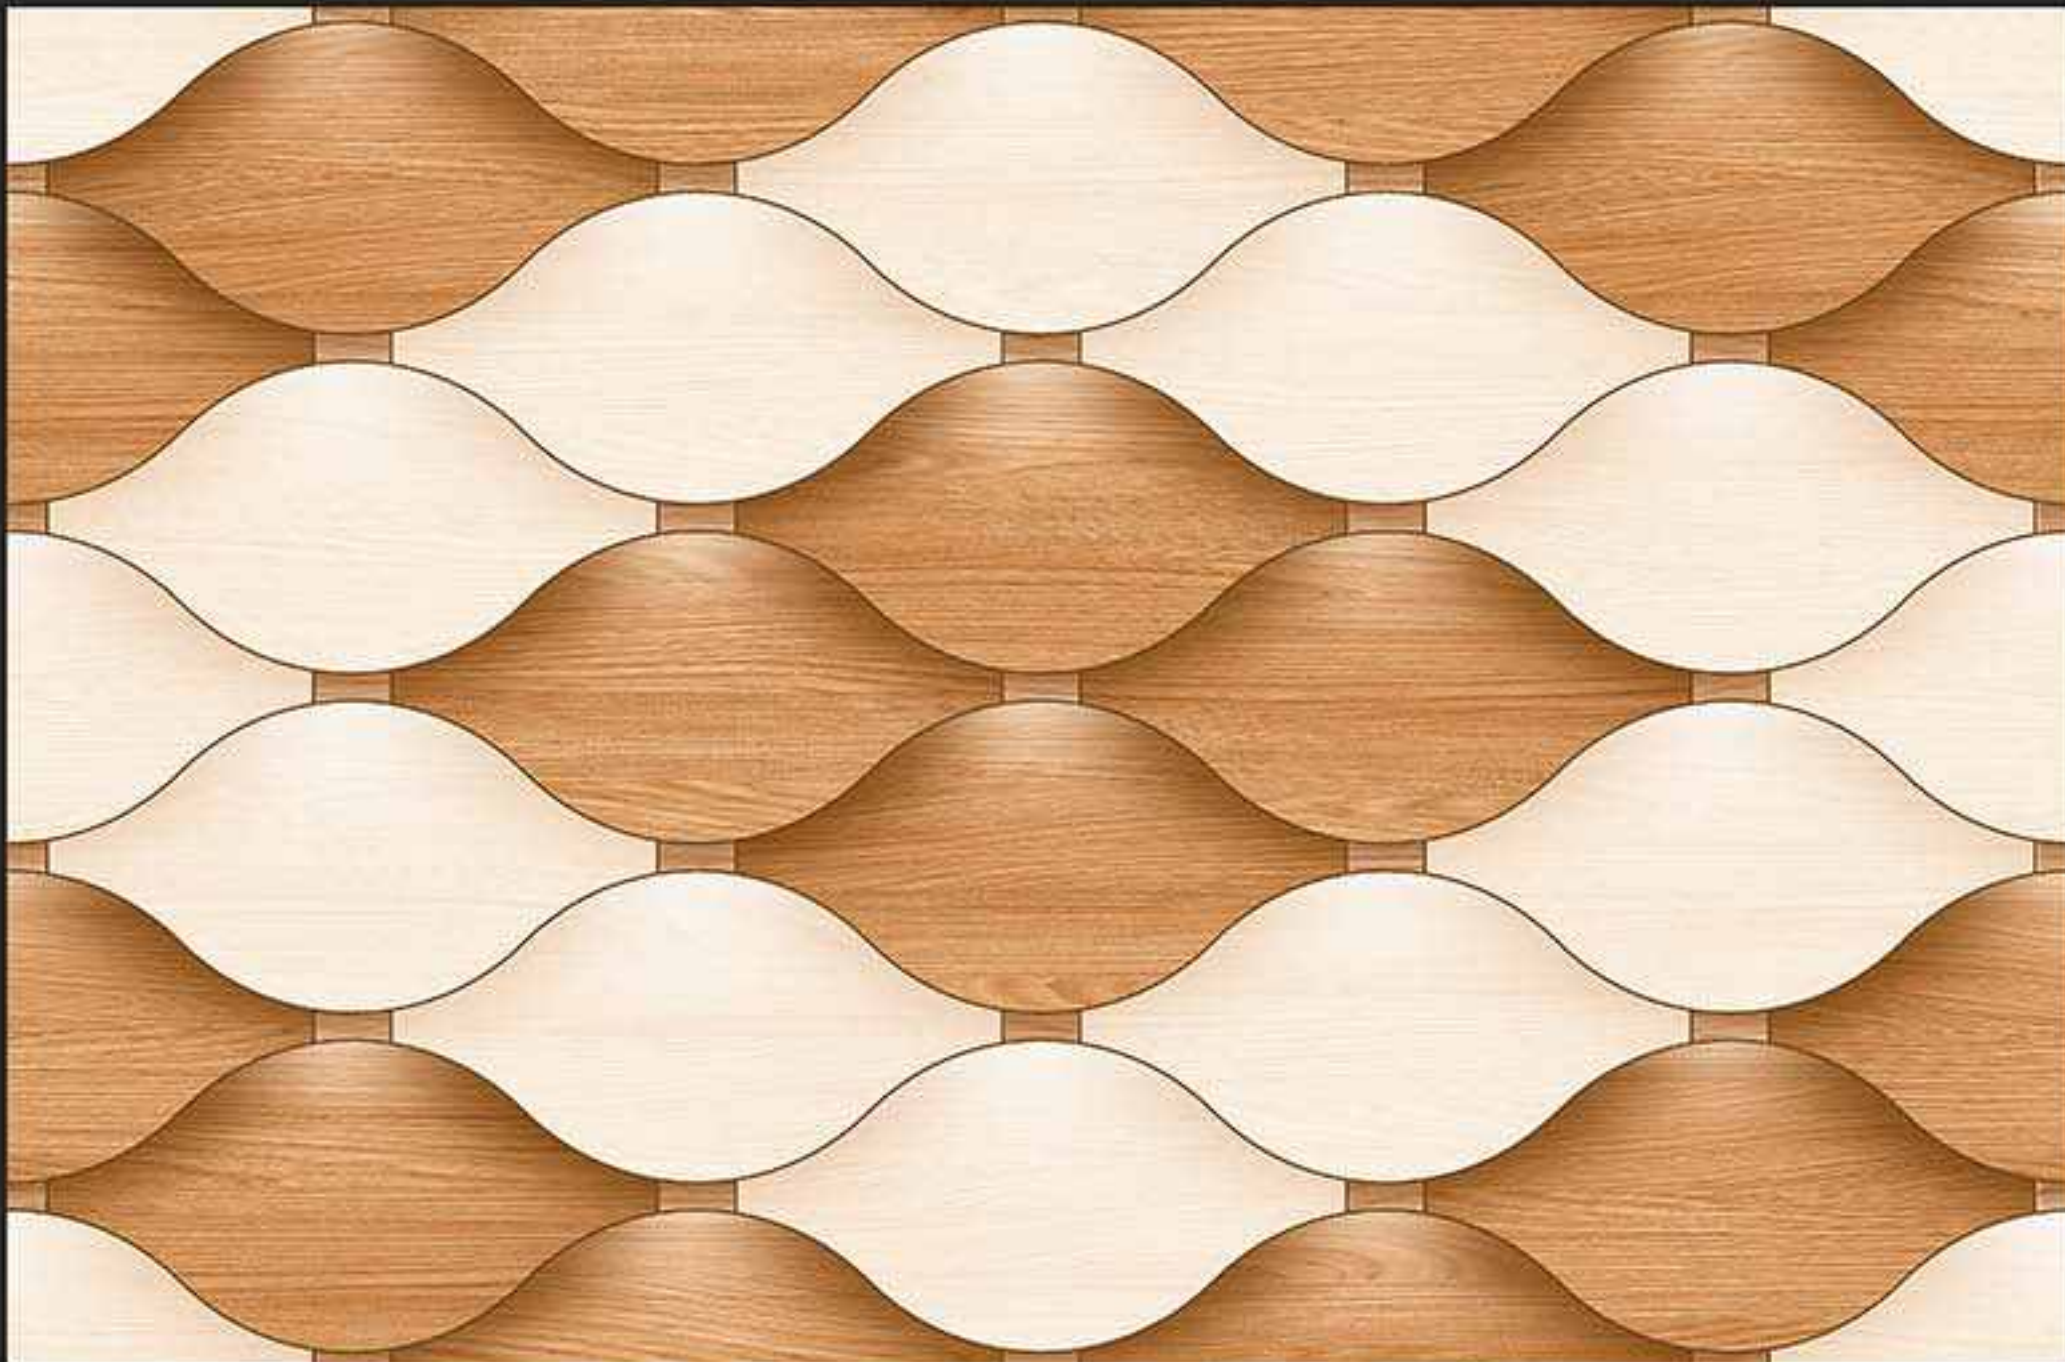

VERONICA
CERAMIC

7334-LT [PLAIN]

7334-HL-B [PUNCH]

7334-DK [PLAIN]

DIGITAL
WALL TILES

300x450MM GLOSSY

VERONICA
CERAMIC

7340-LT [PUNCH]