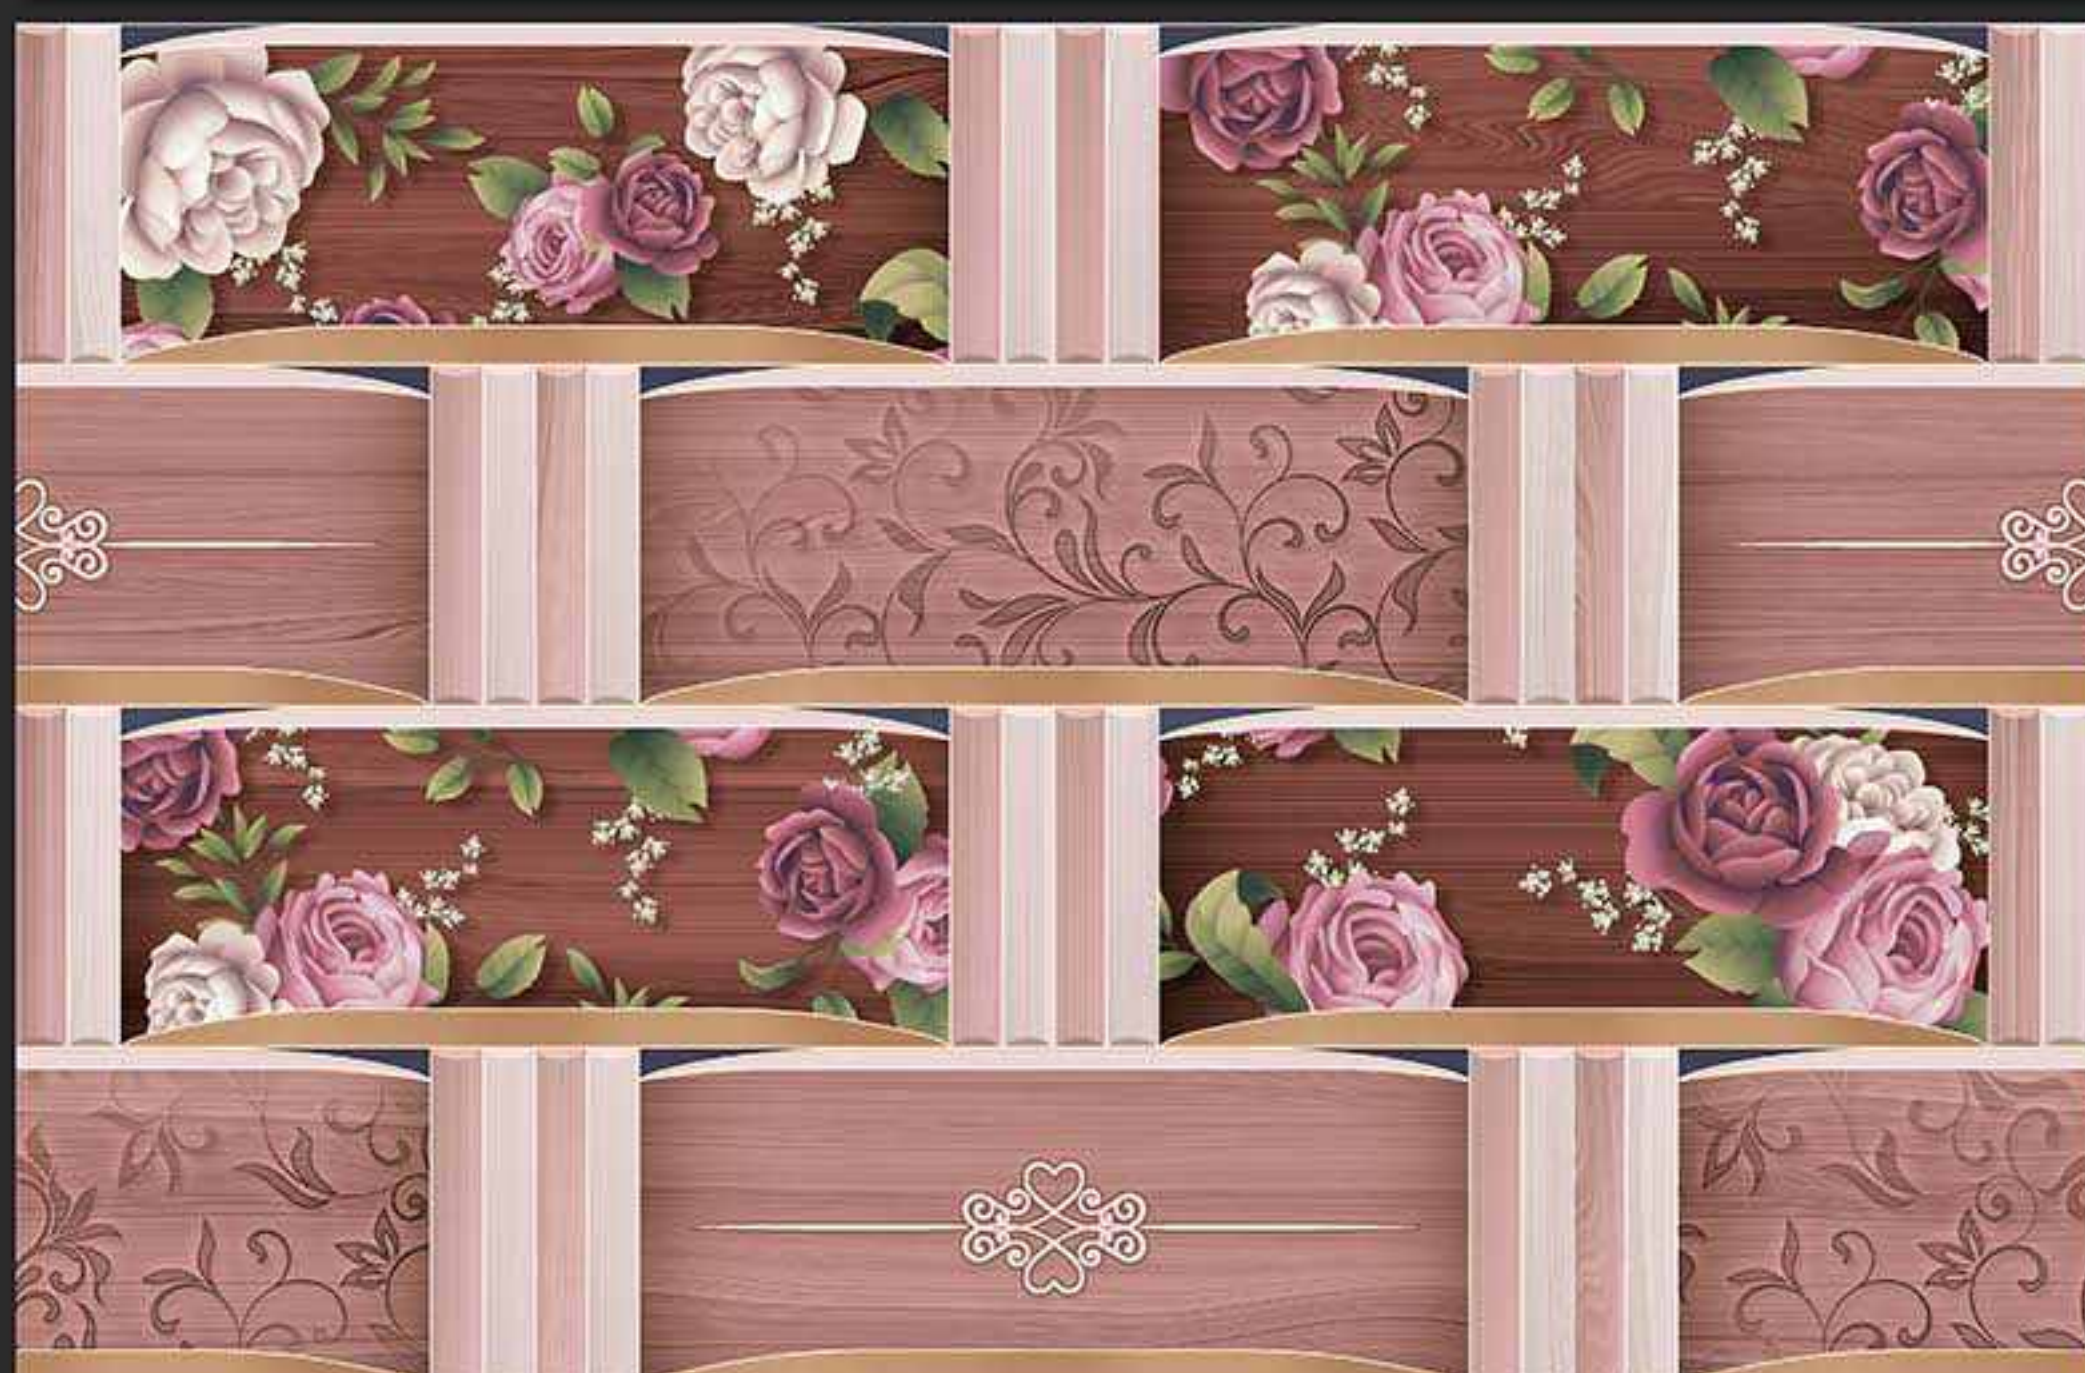

7220-HL-B [PUNCH]