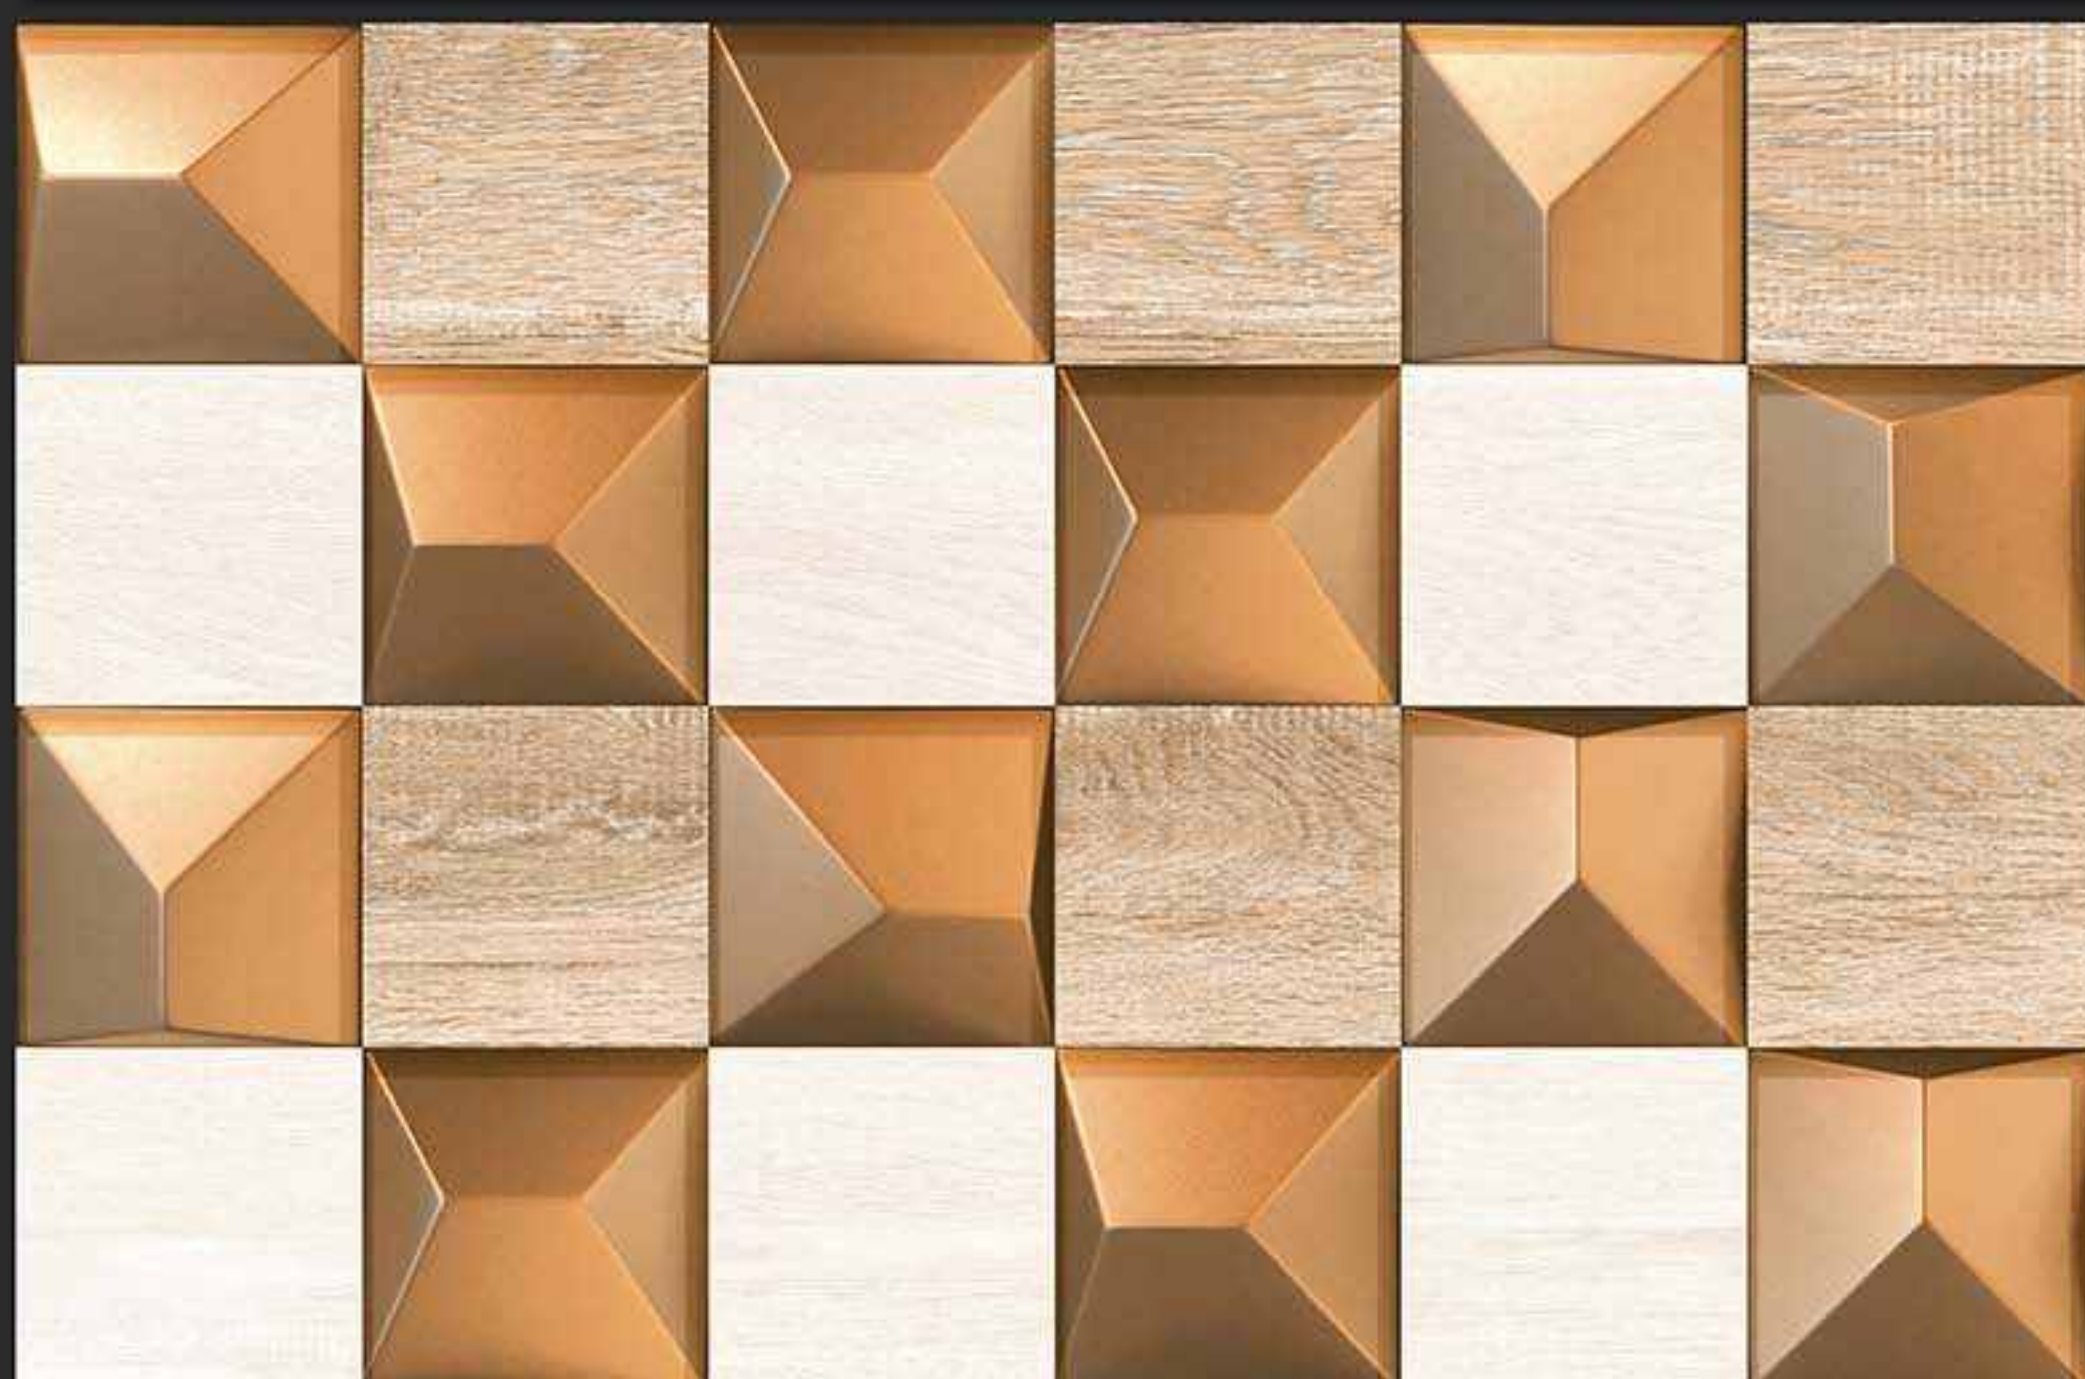

7212-HL-C [PUNCH]